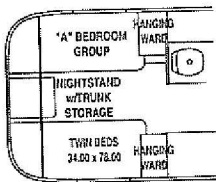

# THE CLASSIC TRAVEL TRAILER FLOORPLANS

Model 34W Slide-out Dinette

Model 34A Slide-out Dinette

Model 30W Slide-out Dinette

Model 30A Slide-out Dinette

Model 34W Slide-out Lounge

Model 34A Slide-out Lounge

Model 30W Front Lounge

Model 30A Front Lounge

Model 34W Front Lounge

Model 34A Front Lounge

Model 34W and A Front L Lounge  
(Optional Non-slide Only)

Model 28B Front Lounge

Model 28A Front Lounge

Model 31W Front Lounge

Model 31A Front Lounge

Model 25B Front Lounge

Model 25A Front Lounge