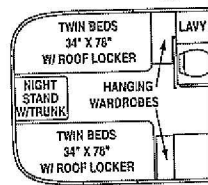

# THE CLASSIC TRAVEL TRAILER FLOORPLANS

Model 34W Slide-out Dinette

Model 34A Slide-out Dinette

Model 30W Slide-out Dinette

Model 30A Slide-out Dinette

Model 34W Slide-out Lounge

Model 34A Slide-out Lounge

Model 30W Front Lounge

Model 30A Front Lounge

Model 34W Front Lounge

Model 34A Front Lounge

Model 34W and A Front L Lounge  
(Optional Non-slide Only)

Model 28B Front Lounge

Model 28A Front Lounge

Model 31W Front Lounge

Model 31A Front Lounge

Model 25B Front Lounge

Model 25A Front Lounge