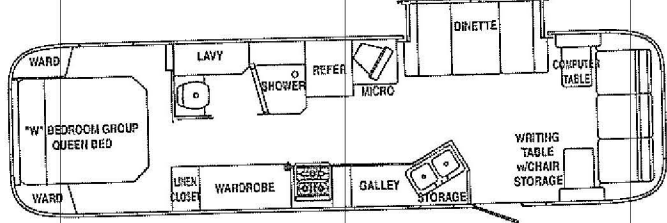

# THE CLASSIC TRAVEL TRAILER FLOORPLANS

Model 34W Slide-out Dinette

Model 34A Slide-out Dinette

Model 30W Slide-out Dinette

Model 30A Slide-out Dinette

Model 34W Slide-out Lounge

Model 34A Slide-out Lounge

Model 30W Front Lounge

Model 30A Front Lounge

Model 34W Front Lounge

Model 34A Front Lounge

Model 34W and A Front L Lounge  
(Optional Non-slide Only)

Model 28B Front Lounge

Model 28A Front Lounge

Model 31W Front Lounge

Model 31A Front Lounge

Model 25B Front Lounge

Model 25A Front Lounge