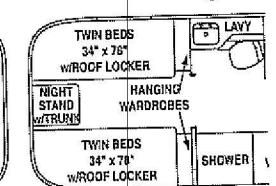

# THE CLASSIC TRAVEL TRAILER FLOORPLANS

Model 34W Slide-out Dinette

Model 34A Slide-out Dinette

Model 30W Slide-out Dinette

Model 30A Slide-out Dinette

Model 34W Slide-out Lounge

Model 34A Slide-out Lounge

Model 30W Front Lounge

Model 30A Front Lounge

Model 34W Front Lounge

Model 34A Front Lounge

Model 34W and A Front L Lounge  
(Optional Non-slide Only)

Model 28B Front Lounge

Model 28A Front Lounge

Model 31W Front Lounge

Model 31A Front Lounge