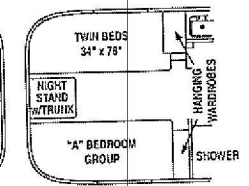

# THE CLASSIC TRAVEL TRAILER FLOORPLANS

Model 34W Slide-out Dinette

Model 34A Slide-out Dinette

Model 30W Slide-out Dinette

Model 30A Slide-out Dinette

Model 34W Slide-out Lounge

Model 34A Slide-out Lounge

Model 30W Front Lounge

Model 30A Front Lounge

Model 34W Front Lounge

Model 34A Front Lounge

Model 34W and A Front L Lounge  
(Optional Non-slide Only)

Model 28B Front Lounge

Model 28A Front Lounge

Model 31W Front Lounge

Model 31A Front Lounge

Model 25B Front Lounge

Model 25A Front Lounge