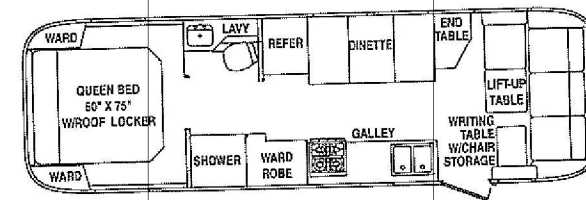

# THE CLASSIC TRAVEL TRAILER FLOORPLANS

Model 34W Slide-out Dinette

Model 34A Slide-out Dinette

Model 30W Slide-out Dinette

Model 30A Slide-out Dinette

Model 34W Slide-out Lounge

Model 34A Slide-out Lounge

Model 30W Front Lounge

Model 30A Front Lounge

Model 34W Front Lounge

Model 34A Front Lounge

Model 34W and A Front L Lounge  
(Optional Non-slide Only)

Model 28B Front Lounge

Model 28A Front Lounge

Model 31W Front Lounge

Model 31A Front Lounge

Model 25B Front Lounge

Model 25A Front Lounge