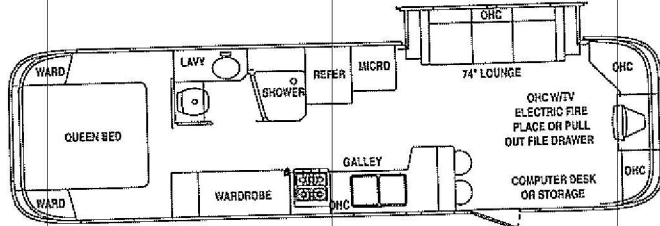

# THE CLASSIC TRAVEL TRAILER FLOORPLANS

Model 34W Slide-out Dinette

Model 34A Slide-out Dinette

Model 30W Slide-out Dinette

Model 30A Slide-out Dinette

Model 34W Slide-out Lounge

Model 34A Slide-out Lounge

Model 30W Front Lounge

Model 30A Front Lounge

Model 34W Front Lounge

Model 34A Front Lounge

Model 34W and A Front L Lounge  
(Optional Non-slide Only)

Model 28B Front Lounge

Model 28A Front Lounge

Model 31W Front Lounge

Model 31A Front Lounge

Model 25B Front Lounge

Model 25A Front Lounge