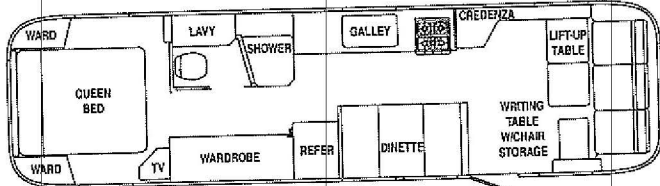

# THE CLASSIC TRAVEL TRAILER FLOORPLANS

Model 34W Slide-out Dinette

Model 34A Slide-out Dinette

Model 30W Slide-out Dinette

Model 30A Slide-out Dinette

Model 34W Slide-out Lounge

Model 34A Slide-out Lounge

Model 30W Front Lounge

Model 30A Front Lounge

Model 34W Front Lounge

Model 34A Front Lounge

Model 34W and A Front L Lounge  
(Optional Non-slide Only)

Model 28B Front Lounge

Model 28A Front Lounge

Model 31W Front Lounge

Model 31A Front Lounge

Model 25B Front Lounge

Model 25A Front Lounge