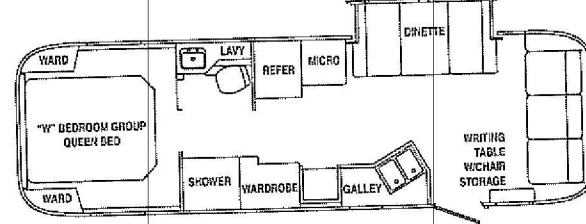

# THE CLASSIC TRAVEL TRAILER FLOORPLANS

Model 34W Slide-out Dinette

Model 34A Slide-out Dinette

Model 30W Slide-out Dinette

Model 30A Slide-out Dinette

Model 34W Slide-out Lounge

Model 34A Slide-out Lounge

Model 30W Front Lounge

Model 30A Front Lounge

Model 34W Front Lounge

Model 34A Front Lounge

Model 34W and A Front L Lounge  
(Optional Non-slide Only)

Model 28B Front Lounge

Model 28A Front Lounge

Model 31W Front Lounge

Model 31A Front Lounge

Model 25B Front Lounge

Model 25A Front Lounge