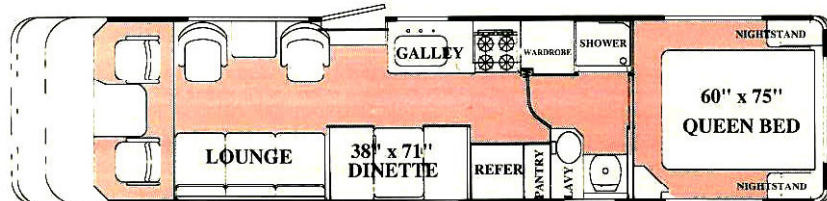

STANDARD FEATURES

Legacy 1992

AUTOMOTIVE

454 Cu. In- Chev. Engine
208" W.B. (34'), 16,000# GVWR
178" W.B. (30'). 14,800# GVWR
Automatic 4-Speed Overdrive w/Elec. Control
Rear Suspension Enhancement
Bright Wheel Simulators
Radial Tires with Spare Tire Winch and Tire
Quartz Halogen Headlamps
105 Amp Alternator w/Heavy Duty Isolator
Pantograph Wipers w/Wet Arm and
Controlled Cycle
Battery, Main (1) and Auxiliary Batteries (2)
Battery Disconnect (Main & Auxiliary)

EXTERIOR

Laminated Roof, Sidewalls and Floor
Undercoating
Full Slider Windows
Styled Exterior Manual Mirrors
Awning Rail
Tinted Glass
Bumpers, Molded, Front and Rear

120 Volt Exterior Outlet
Locking Fuel and Water Doors
Exterior Water Service with Shut-Off
71 Cu. Ft. of Lighted Exterior Storage (30')
85 Cu. Ft. of Lighted Exterior Storage (34')
Electric Operated Entrance Step (Single)
Electric Keyed Dead Bolt - Main Door

COCKPIT

Auto. A/C with Side Window Defrost
with Bi-level Function
Emergency Start Solenoid (Switched)
Control Stick: Turn Signal, Cruise, Wipers/Washers
Headlight On Buzzer
Deluxe Side Panels
Driver and Co-Pilot Seats with Swivel
and Reclining Mechanism
Driver Door with Power Window
Privacy Blackout Curtain (Wrap Around)
AM/FM Cassette, Digital, with 4 Speakers
Motorcover Beverage Tray
Instrument Panel (Analogue)
Front Overhead Cabinet

GALLEY

High Pressure Laminate Countertop
Stainless Steel Sink with 1 Sink Cover
Dinette: 38" x 71" in 34';
32" x 68" in 30'
Spice Rack

INTERIOR DECOR

Oak Cabinets with Solid Oak Doors
Fabric Ceiling
Decorative Pillows
Pleated Day/Night Shades in Bedroom
Mini Blinds - Lounge, Galley and Bath
Swivel Chair(s) with End Table:
2 Chairs in 34', 1 in 30'
Pull Shade on Main Door

BEDROOM