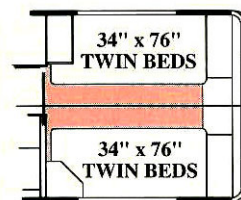

TWIN BED OPTION
30' & 34'