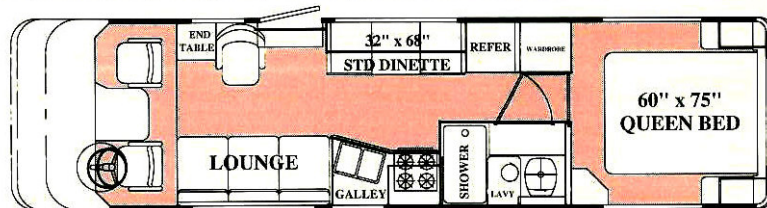

*Approximate standard weight including fuel (w/o water). Optional equipment may increase weight.

Airstream constantly strives to improve its product. All specifications are subject to change without notice. Each vehicle comes with a one-year limited warranty.

OPTIONAL FEATURES

	30'	34'	30'	34'
Class 1 Trailer Hitch	0	0	28" x 68" Dinette	0 N/A
Leveling Jacks	0	0	Regular Microwave	0 0
Rear Automotive Heater	0	0	Convection Microwave	0 0
Powered Driver Seat	0	0	Air Conditioner-13,500 BTU w/Heat Strip and Manual Controls	0 0
Powered Passenger Seat	0	0	2nd Air Conditioner - 11,000 BTU w/Heat Strip and 5.0 Generator	0 0
Auxiliary Defroster Fans	0	0	13" TV in Dash w/Interlock (12 Volt)	0 0
Spotlight	0	0	9" TV in Bedroom (12 Volt)	0 0
Docking Lights	0	0	Video Cassette Player w/Light in Cabinet	0 0
Driving Lamps	0	0	Coffee Maker	0 0
Chrome Electric Horns	0	0	12V Fluorescent Recessed Ceiling Lights	0 0
Rearview TV Monitor Audio/Video	0	0	Fantastic Roof Vent w/Built-in Thermostat and Rain Sensor	0 0
Exterior Powered Heated Mirror w/Remote Control	0	0	Electric Rewind Power Cord Reel	0 0
Roof Rack and Ladder with Snap Catches	0	0	5.0 KW Generator	0 0
Skylight-Shower/Roof Vent w/Power Lift (In Lieu of Standard Vent)	0	0	4 KW Generator	0 0
Pleated Shades - Lounge and Galley	0	0	Water Purifier with Separate Faucet	0 0
4-Burner Cooktop w/Oven and Black Glass	0	0		

LEGACY 30'