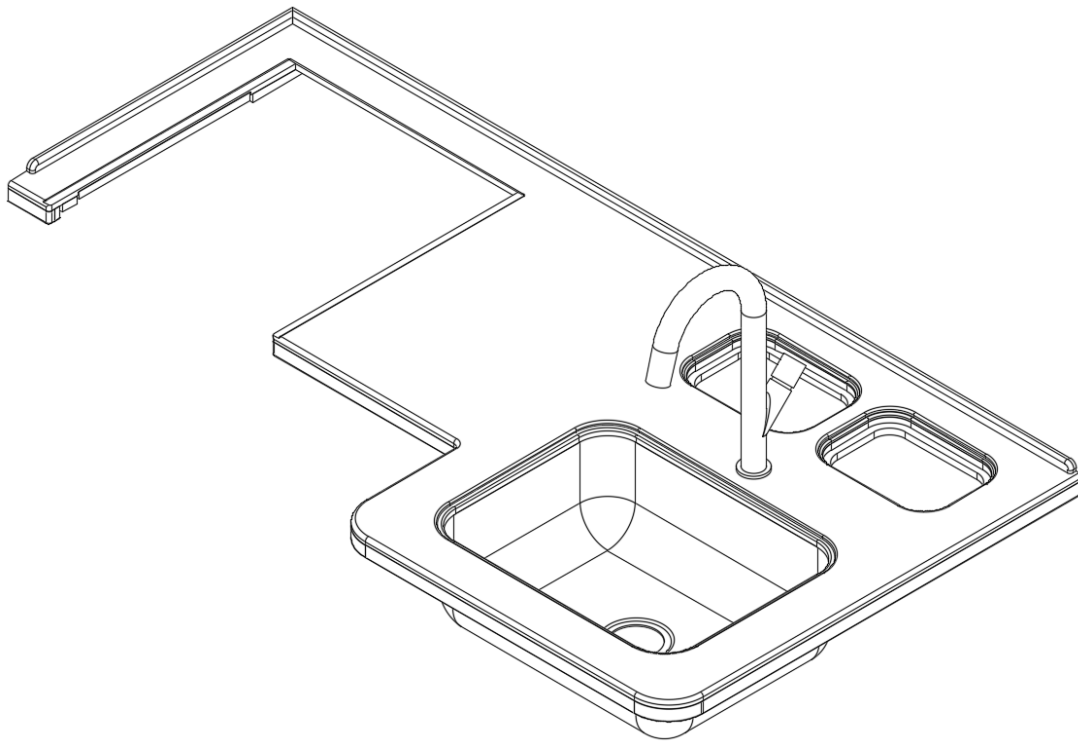

2018 GLOBETROTTER FURNITURE, GALLEY

Galley Top, 27FB

968683	Galley Top
602690	Galley Top Solid Surface, Vernaro White
602703	Faucet, Single hole pull down, Franke
602701	Sink cover, Vernaro White
602702	Sink, Single bowl, Moen
602691	Trash cover, Vernaro White
602388	Clip, Sink
602397	Strainer, Sink
382555	Wastebasket, 10 x 7 x 9, White
381708	Wastebasket, 11.38 x 8.25 x 12.13, Black