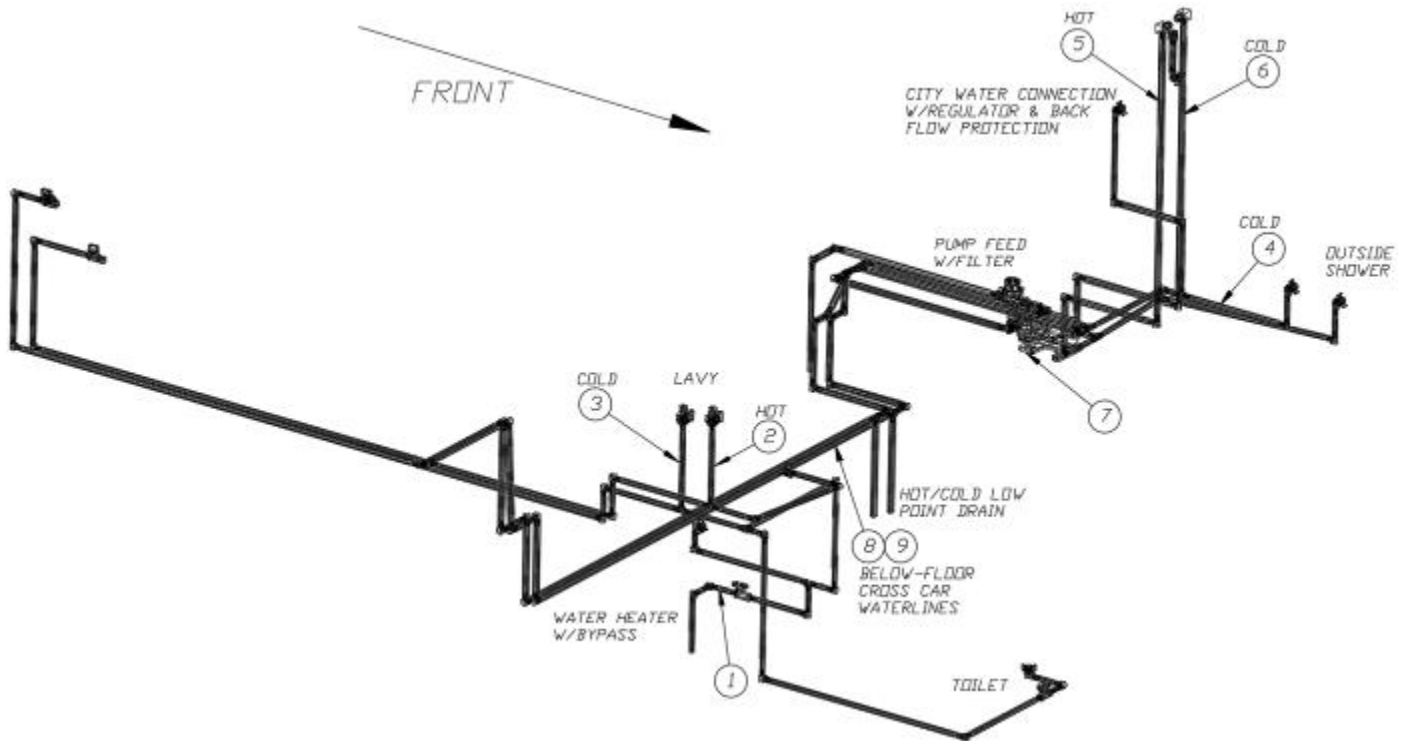

2018 GLOBETROTTER PLUMBING, FRESH WATER

Fresh Water Lines, 27FB

943670-101

Fresh Water Layout

1. 943670-01	Water heater by-pass
2. 943670-02	CS hot
3. 943670-03	CS cold
4. 943670-04	RS cold
5. 943670-05	RS hot
6. 943670-06	Shower control valve
7. 943670-07	Water pump connect
8. 943617-01	Crossover line, Cold
9. 943617-08	Crossover line, Hot