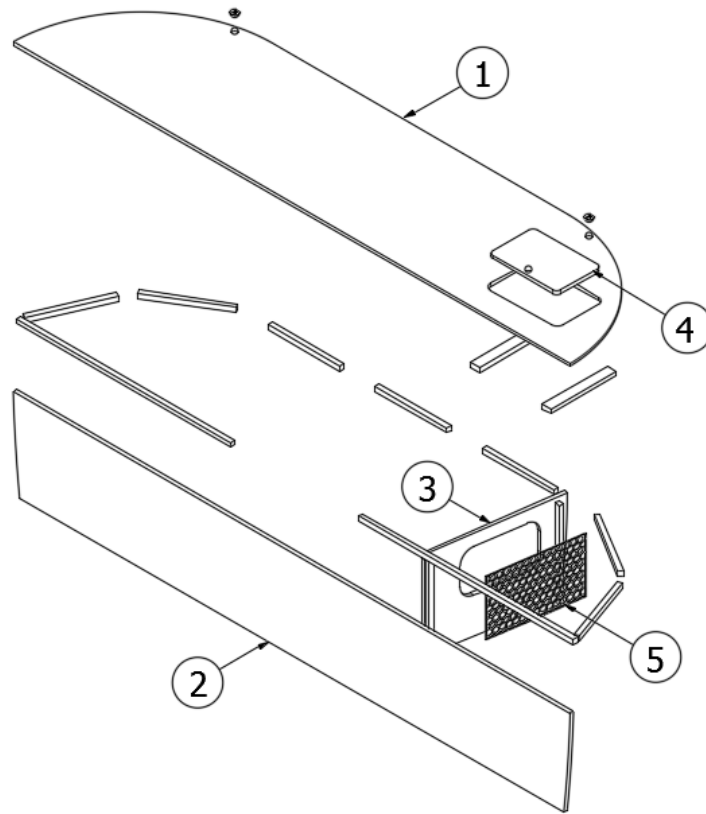

2018 GLOBETROTTER FURNITURE, BEDROOM

Storage Box, Twin, 27FB

966858

Storage Box

1. 966858&000112BC	Panel, 21.5 x 93.5
2. 966858&000212BC	Panel, 15 x 93.5
3. 966858&000812CC	Panel, 15 x 21.25
4. 966858&001012BC	Panel, 7.5 x 11.5
5. 203664-01	Grill screen, 9.25 x 14.8
382057	Knockdown
701538-01	Carpet, Econolier w/PSA back
966858&0006B01	Edgebanding