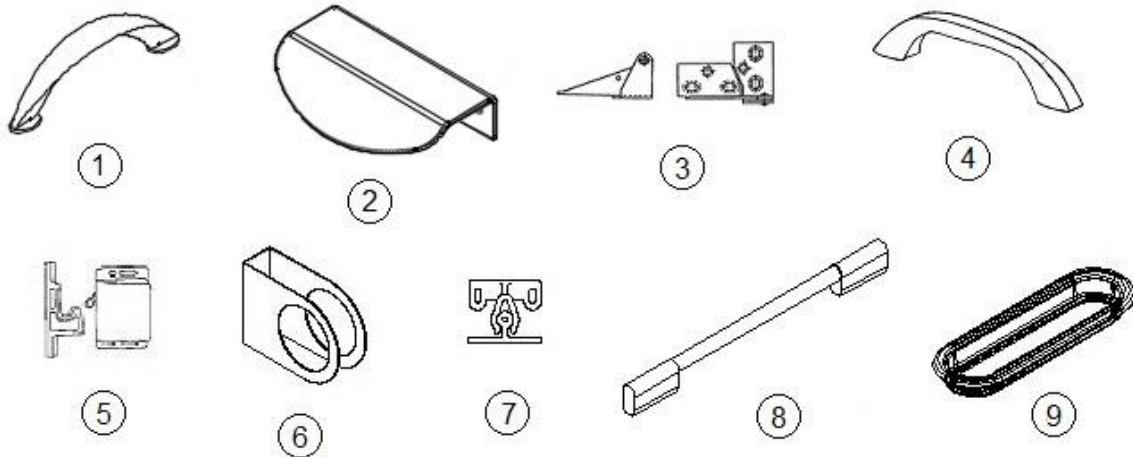

2018 GLOBETROTTER HARDWARE

Interior Latches and Handles

1. 382522	Pull, New Haven
2. 382521	Handle, Tab pull, Chrome
3. 382159	Pivot hinge, Nickel
4. 381737-02	Grab bar, Interior, Black
5. 381228	Catch, grabber door, 10lb
381228-02	Catch, grabber door, 5LB
6. 454320	Door handle cover
7. 381948	K-catch
8. 382029-00	Handle, Chrome
9. 382030	Pull, Recessed finger
381607-04	Hinge screw
385940-02	Mirror pull, Chrome
382523	Kit, Bath door latch
382523-01	Door handle, Right, Shiny Chrome
382523-02	Door handle, Left, Shiny Chrome
382523-03	Rosette
382523-04	Spindle
382523-05	Cover, Shiny Chrome
382523-06	Door latch, Silver painted

Interior Hinges

382159	Pivot hinge, Nickel
380203-01	Piano hinge
380203-02	Piano hinge, Black
380988	Hinge, Continuous
380773	Hinge, Access door
381607-11	Hinge, Self-close, 110° overlay
381607-14	Hinge, Self-close