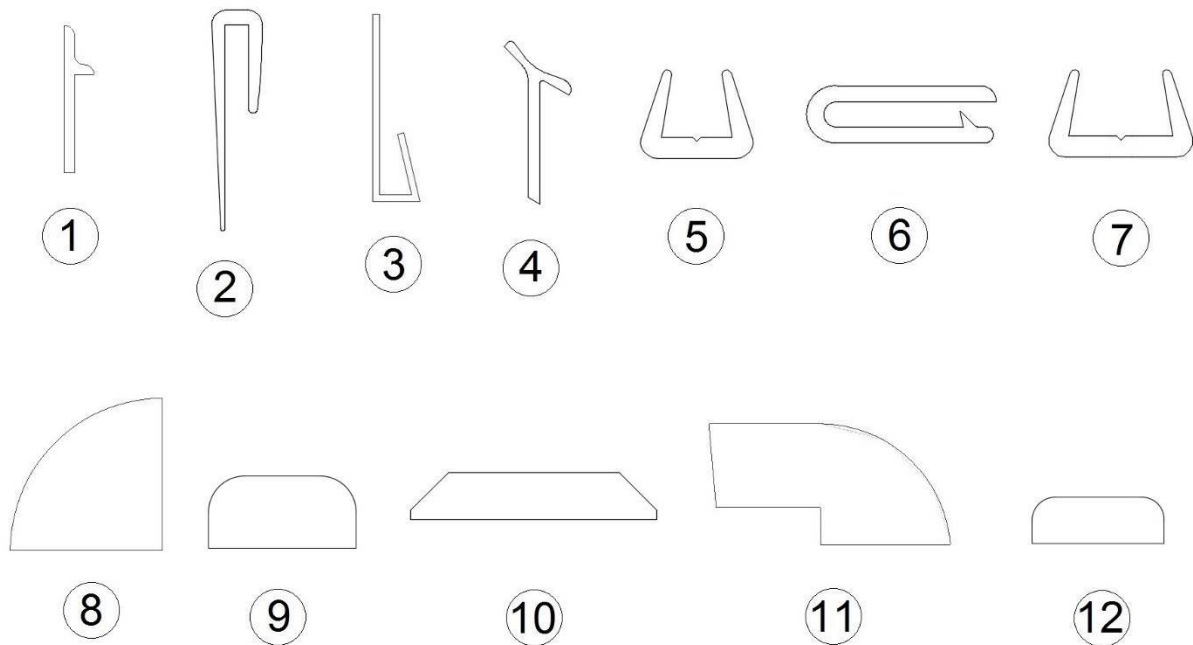

2018 GLOBETROTTER TRIMS

Trim

1. 115064	Trim, Aluminum counter top
2. 114070	J-molding, Mill finish
3. 201666-01	J-molding, 3/16", Plastic, White
4. 201673-04	Reverse cove molding, Holiday White
201673-05	Reverse cove molding, Chestnut Brown
5. 203138-03	Extrusion, Panel edging, Beige
203138-05	Extrusion, Panel edging, Black
203138-07	Extrusion, Panel edging, Holiday White
203138-08	Extrusion, Panel edging, Chestnut Brown
6. 203225-01	Trim lock, .75", Gray
7. 203464-02	Extrusion, Panel, .75", Beige
203464-05	Extrusion, Panel, .75", Holiday White
203464-06	Extrusion, Panel, .75", Chestnut Brown
8. 800638-0140	Molding, 1/4 round, .5", Black Walnut
800638-0141	Molding, 1/4 round, .5", Natural Elm
9. 800571-0140	Hardwood flat molding, .52", Black Walnut
800571-0141	Hardwood flat molding, .52", Natural Elm
10. 801178-07	Flat molding, .81", Frosty White
11. 801706-0040	Corner trim, 90°, 1" radius, Black Walnut
801706-0041	Corner trim, 90°, 1" radius, Natural Elm
12. 800572-0140	Hardwood flat molding, .72", Black Walnut
800572-0141	Hardwood flat molding, .72", Natural Elm
801172-10	Molding, Corner, Butler White
203445	T-molding, 9/16", Black
203445-05	T-molding, 9/16", Holiday White
203445-06	T-molding, 9/16", Chestnut Brown