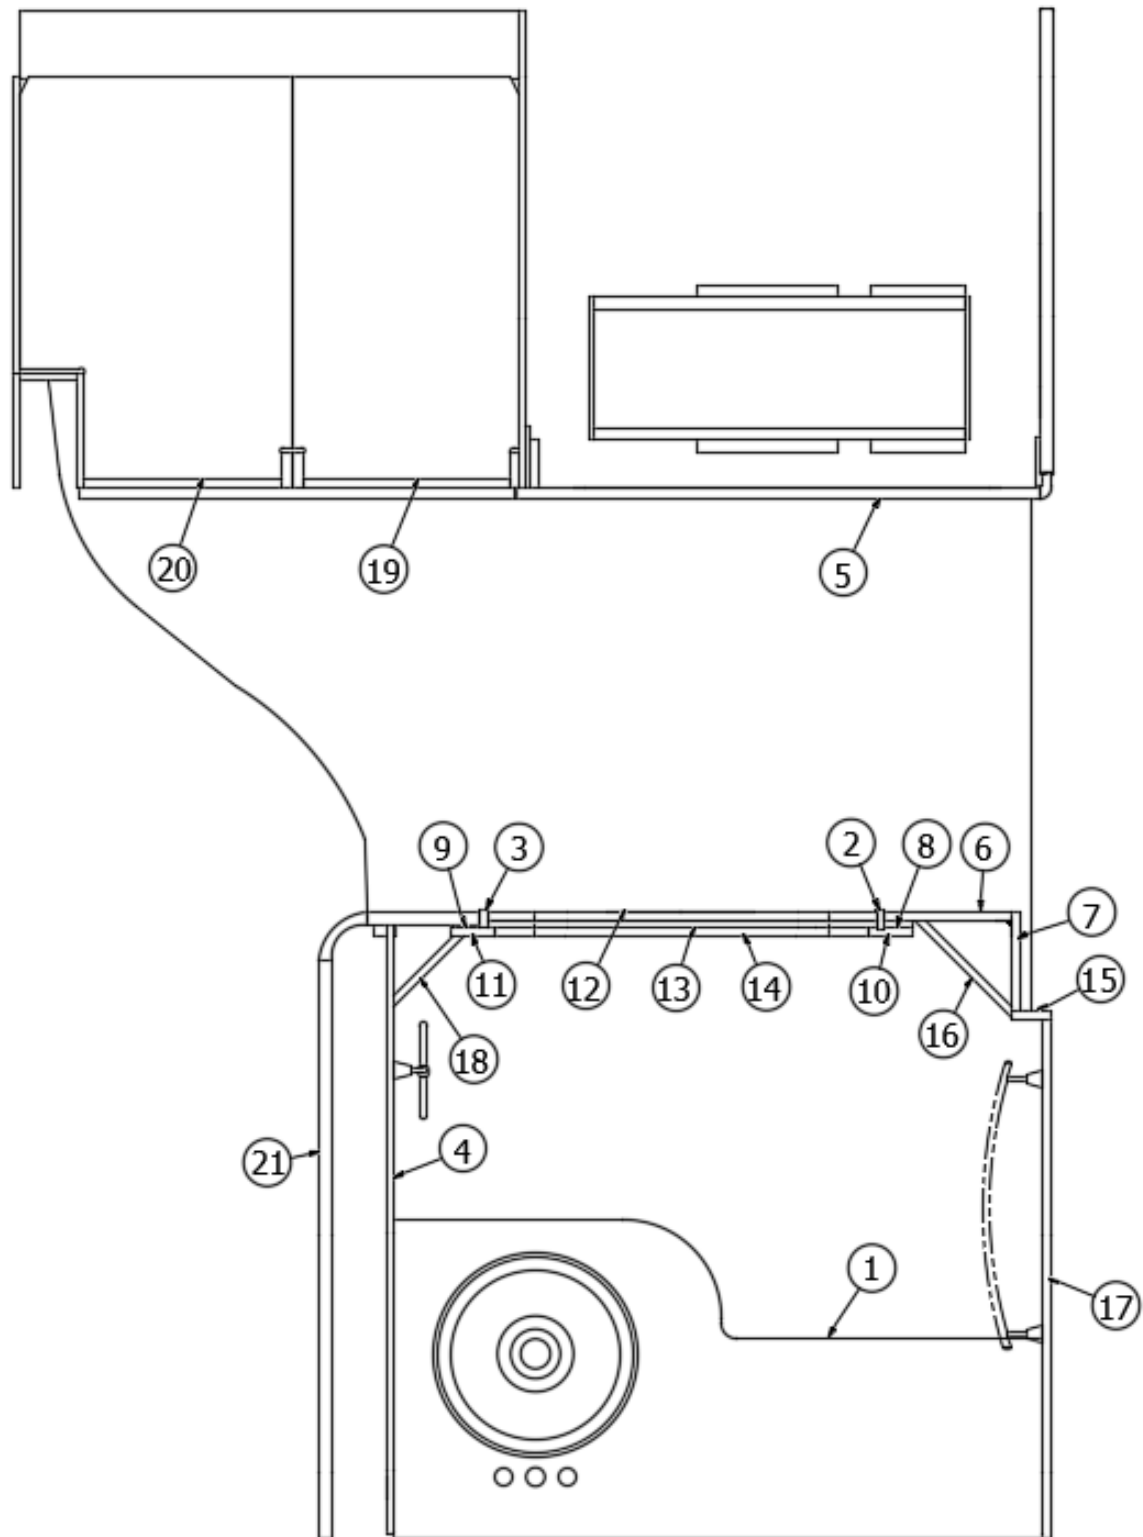

2018 GLOBETROTTER FURNITURE, LAVATORY

Bath Module, 27FB

Parts Listed on Next Page