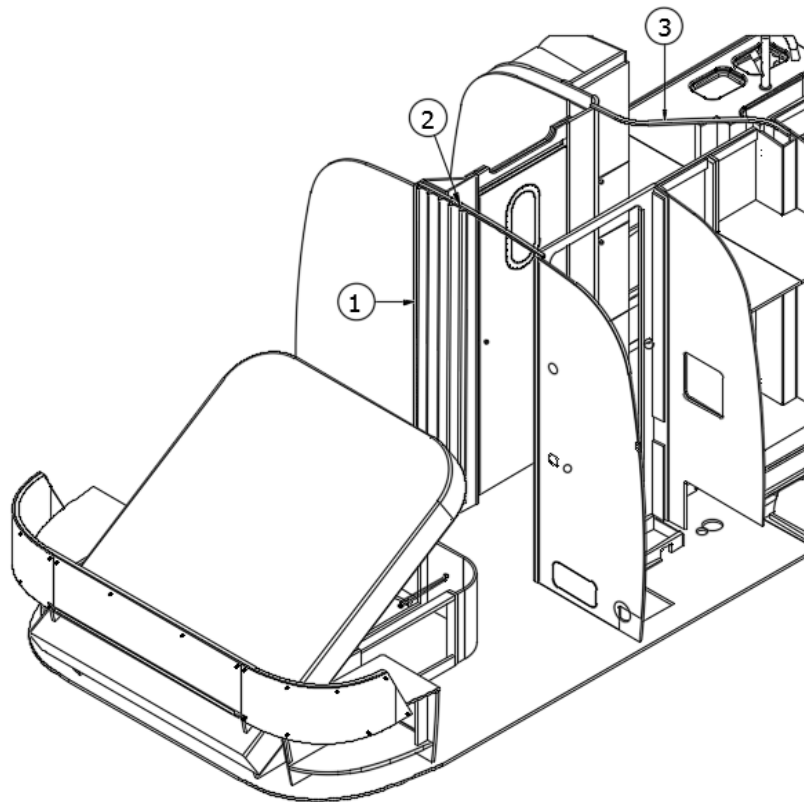

2018 GLOBETROTTER FURNITURE, INTERIOR DOORS

Door, Roof Lockers

802245-0040 Curved door, Black Walnut
802245-0041 Curved door, Natural Elm

Door, Shower

703989-01 Shower door, Adjustable, Continuous hinge, Reeded glass

Dividing Curtain

112586 Dividing Curtain Install

1. 704489 Dividing curtain w/tieback, 41 x 77.5
2. 382295 Track, Plastic, Grey
3. 382005 Foldette track, Formed
- 381581 Strap, Clear plastic
- 700005 Fastener, Cap
- 700006 Fastener, Socket