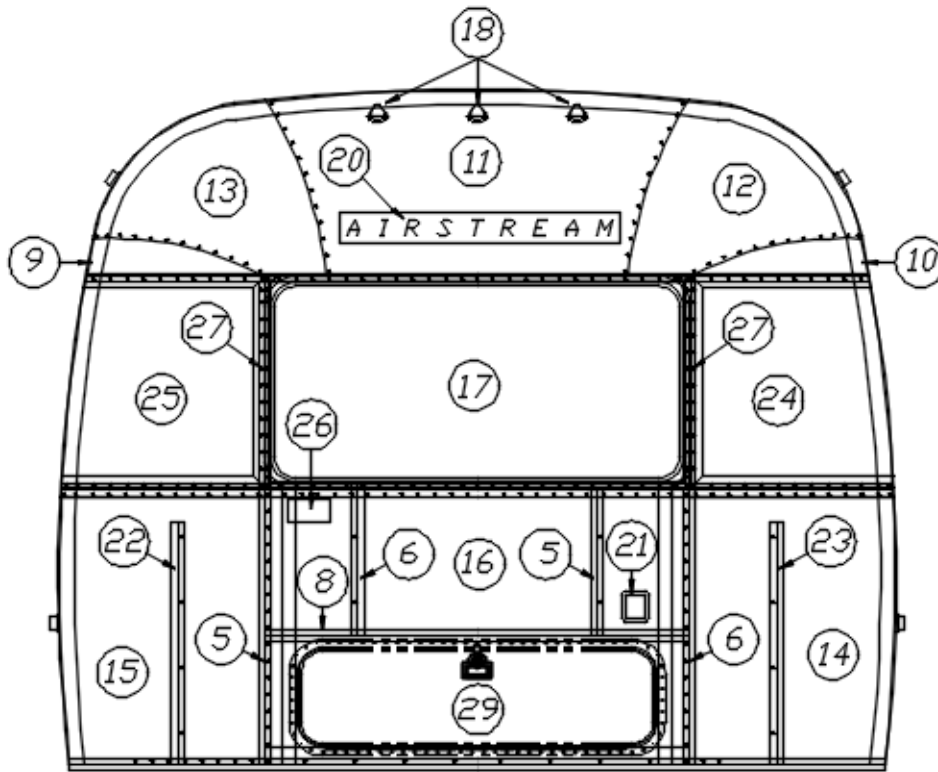

2018 GLOBETROTTER EXTERIOR SHELL

Front End, 27FB

Parts Listed on Next Page