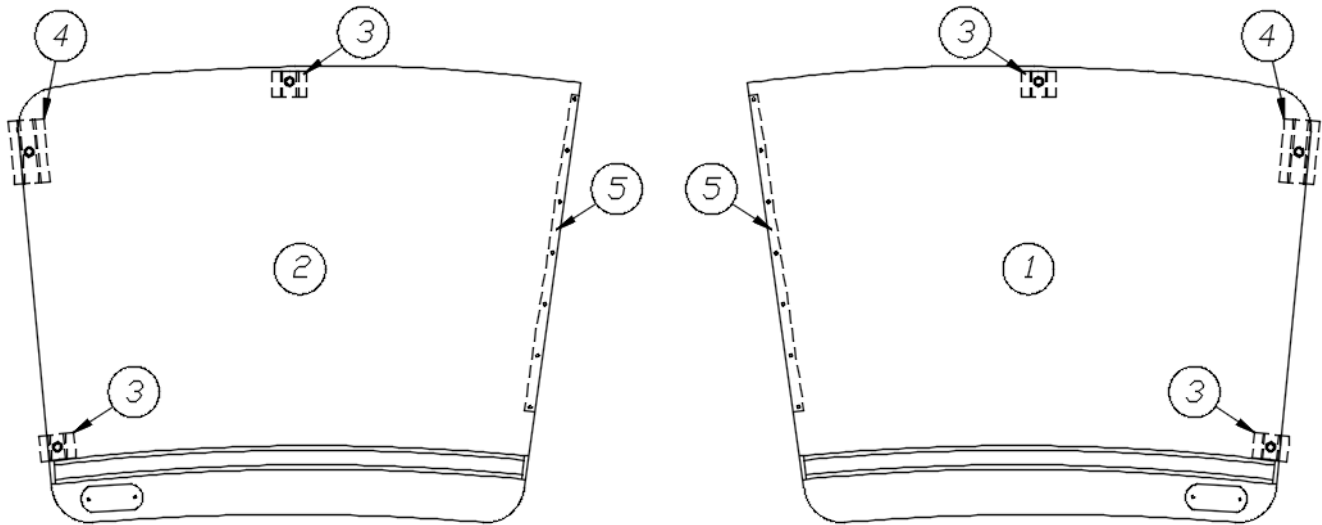

2018 GLOBETROTTER EXTERIOR SHELL

Wrap Protectors and Holdbacks

109325-100
109325-02

Wrap Protector Set, Tall
Wrap Protector Set, Short, CSA

1. 966277	Wrap Protector, Tall, RS
685366-100	Wrap Protector, RS, Short, CSA
2. 966276	Wrap Protector, Tall, CS
685365-100	Wrap Protector, CS, Short, CSA
3. 114819-02	Wrap protector hold back, 2"
4. 114819-03	Wrap protector hold back, 5"
5. 381605-03	Piano hinge, Stainless Steel
100742-01	Extrusion, Mirror trim
115546	Extrusion, Rub rail
201709-02	Extrusion, Trim molding, Black
114465-01	Casting, Rub rail, RH
114465-02	Casting, Rub rail, LH
685343	Gusset, Corner
500096	Reflector, Amber