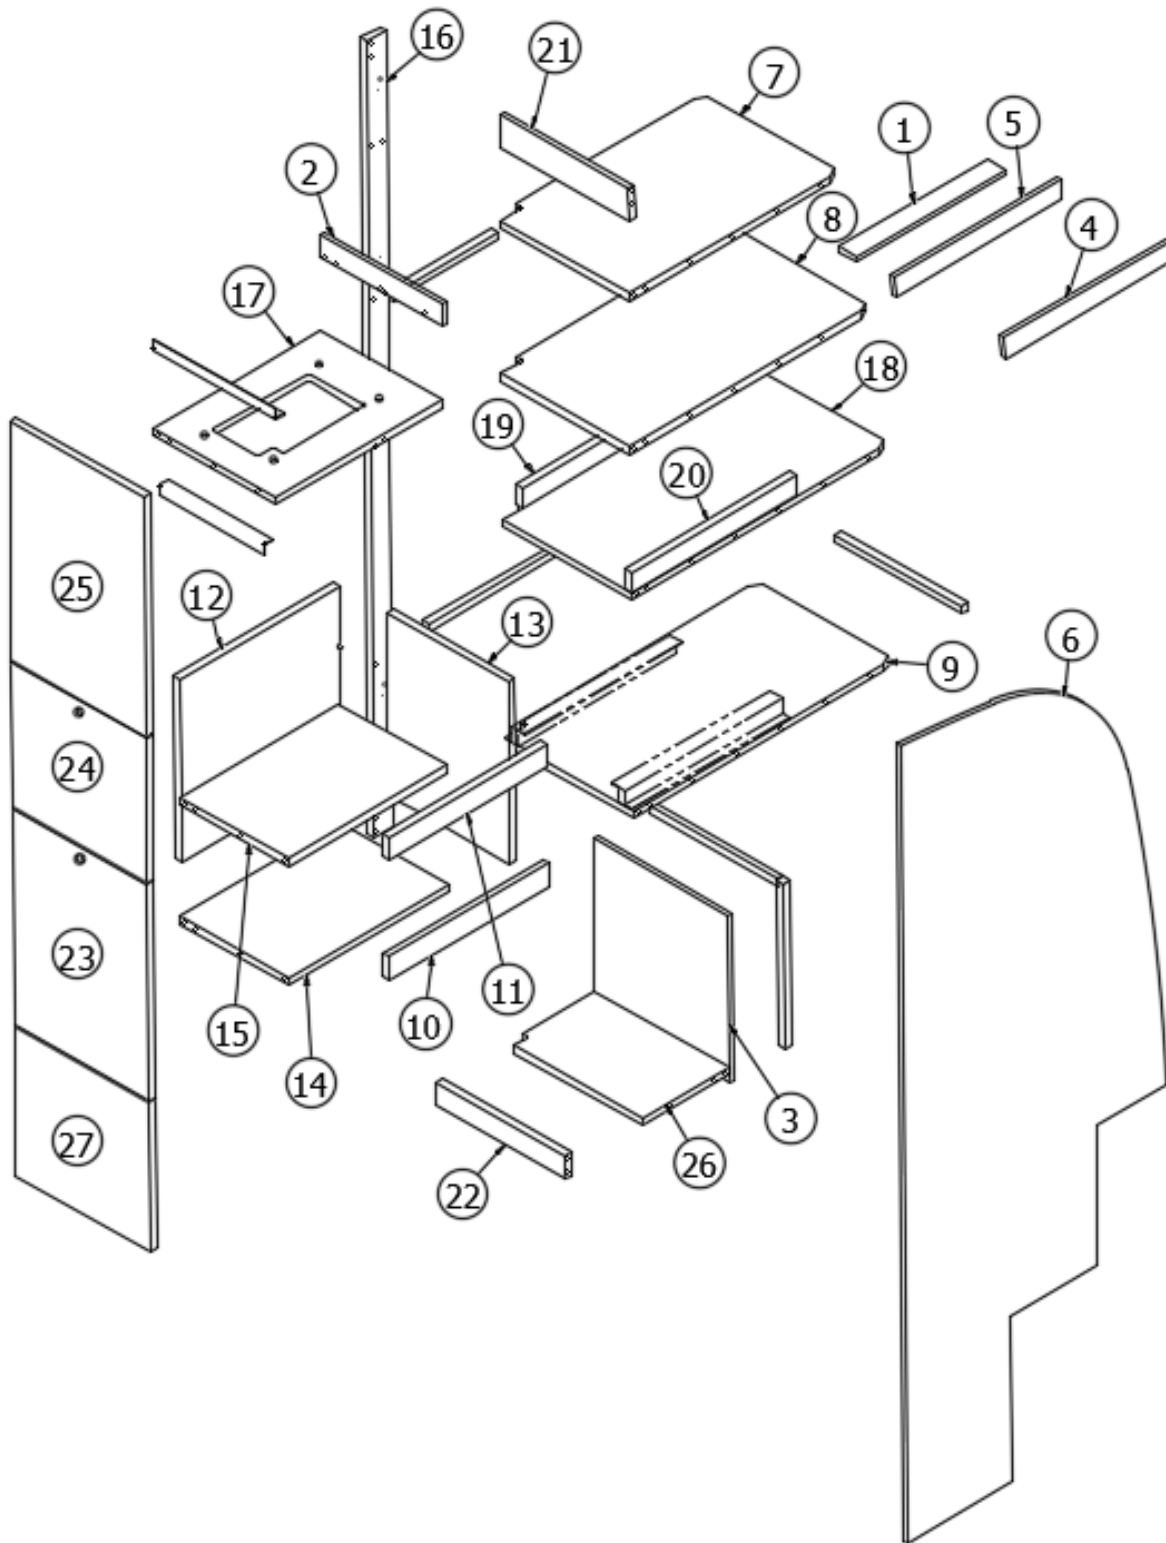

2018 GLOBETROTTER FURNITURE, GALLEY

Pantry, with Microwave, 27FB

Parts Listed on Next Page