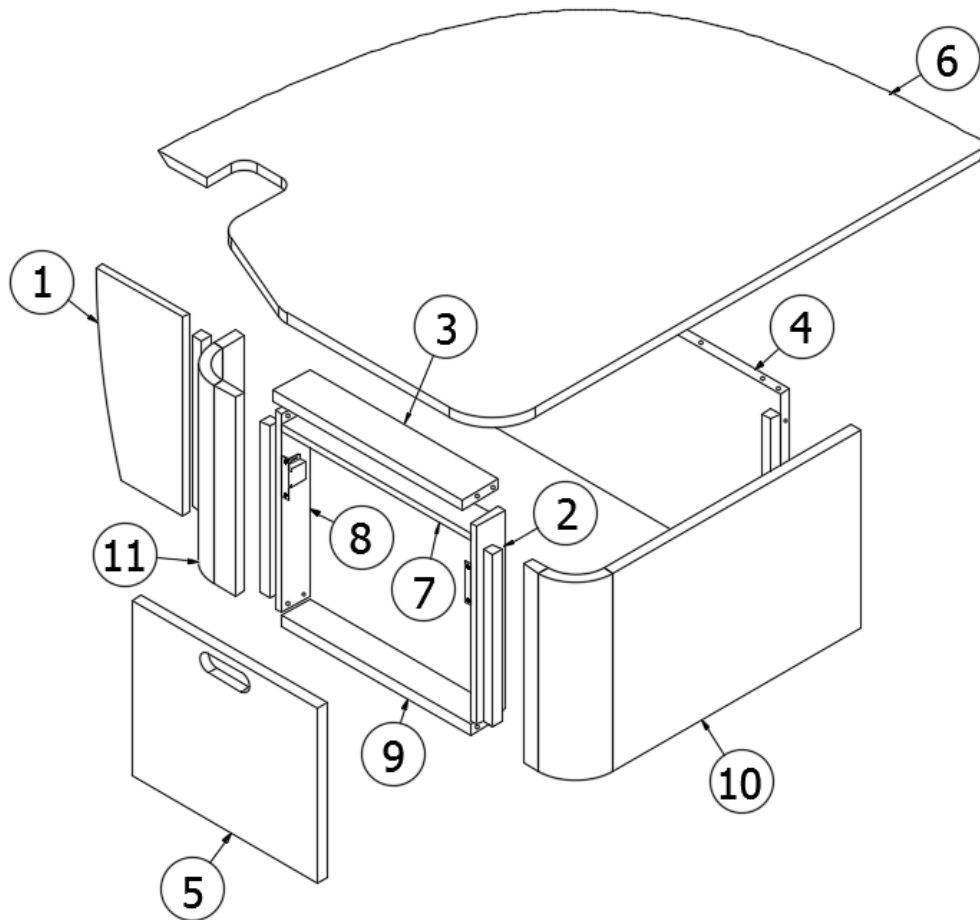

2018 GLOBETROTTER FURNITURE, LOUNGE

Dinette Seat, Curbside, 27FB

968704

Curbside Dinette Seat

- | | |
|--------------------|------------------------------------|
| 1. 968704&000112BC | Panel, 7 x 13.88 |
| 2. 968704&000212CC | Panel, 2.25 x 12 |
| 3. 968704&000318CC | Panel, 3 x 15.25 |
| 4. 968704&000418BC | Panel, 27.5 x 13.88 |
| 5. 968704&000518BC | Panel, 12.06 x 15 |
| 6. 968704&000618CC | Panel, 40.13 x 33.44 |
| 7. 968704&001612CC | Panel, 2.25 x 15.25 |
| 8. 968704&001712CC | Panel, 2.25 x 12 |
| 9. 968704&001818CC | Panel, 2.25 x 15.25 |
| 10. 968705 | Sub assembly, Left CS dinette seat |
| 11. 968742 | Sub assembly, Left CS dinette seat |
| 381775 | Drawer pull |
| 381072-01 | Hinge 3" x 2", Fixed pin |
| 381228-02 | Catch, Grabber door (5lb Pull) |