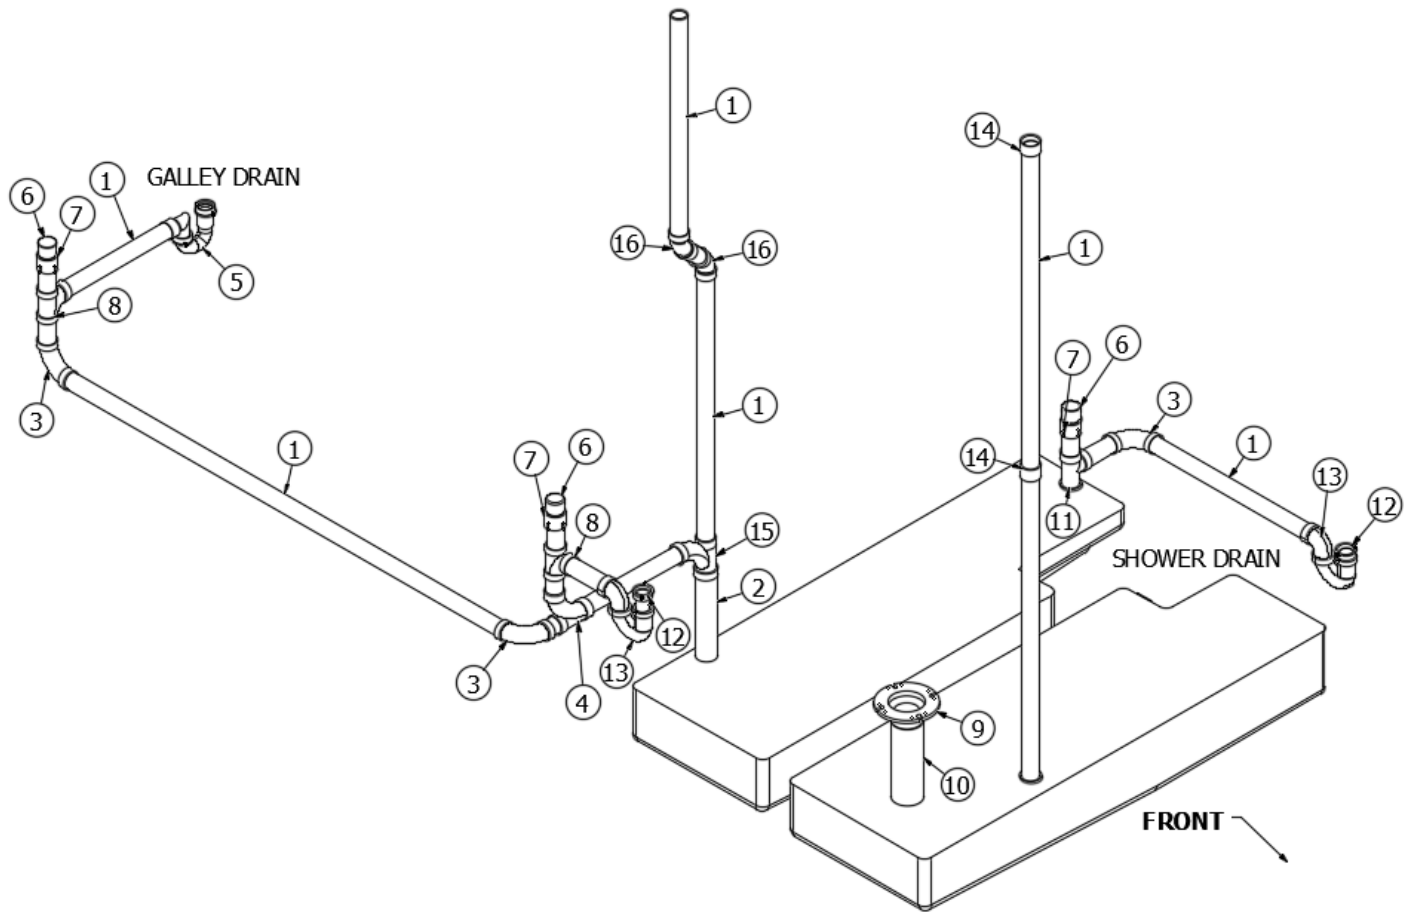

2018 GLOBETROTTER PLUMBING, DRAIN

Drain, Above Floor, 27FB

943837

Above Floor Drain System

1. 601160-02	Pipe, ABS, 1.5"
2. 601160-03	Pipe, ABS, 2"
3. 600035	Ell, ABS, Long sweep, 1.5"
4. 600182	Wye
5. 600622	P-trap, 1.5" w/slip nut & washer
6. 600538	Vent, V-200
7. 600308	Adapter, ABS, Female
8. 600156	Tee, Sanitary, 1.5"
9. 600065	Flange, Floor threaded
10. 601267-04	Nipple, Threaded one end only, 10"
11. 601686	Tee, Sanitary
12. 602164-02	Tailpiece w/nuts & washers, 1.5"
13. 602164-01	P-trap w/compression nut, 1.5"
14. 600227	Plastic coupling
15. 602072	Tee, Sanitary, Reducing
16. 600030	Ell, ABS, 45°, Long turn
690700-01	Vent cap cover, White