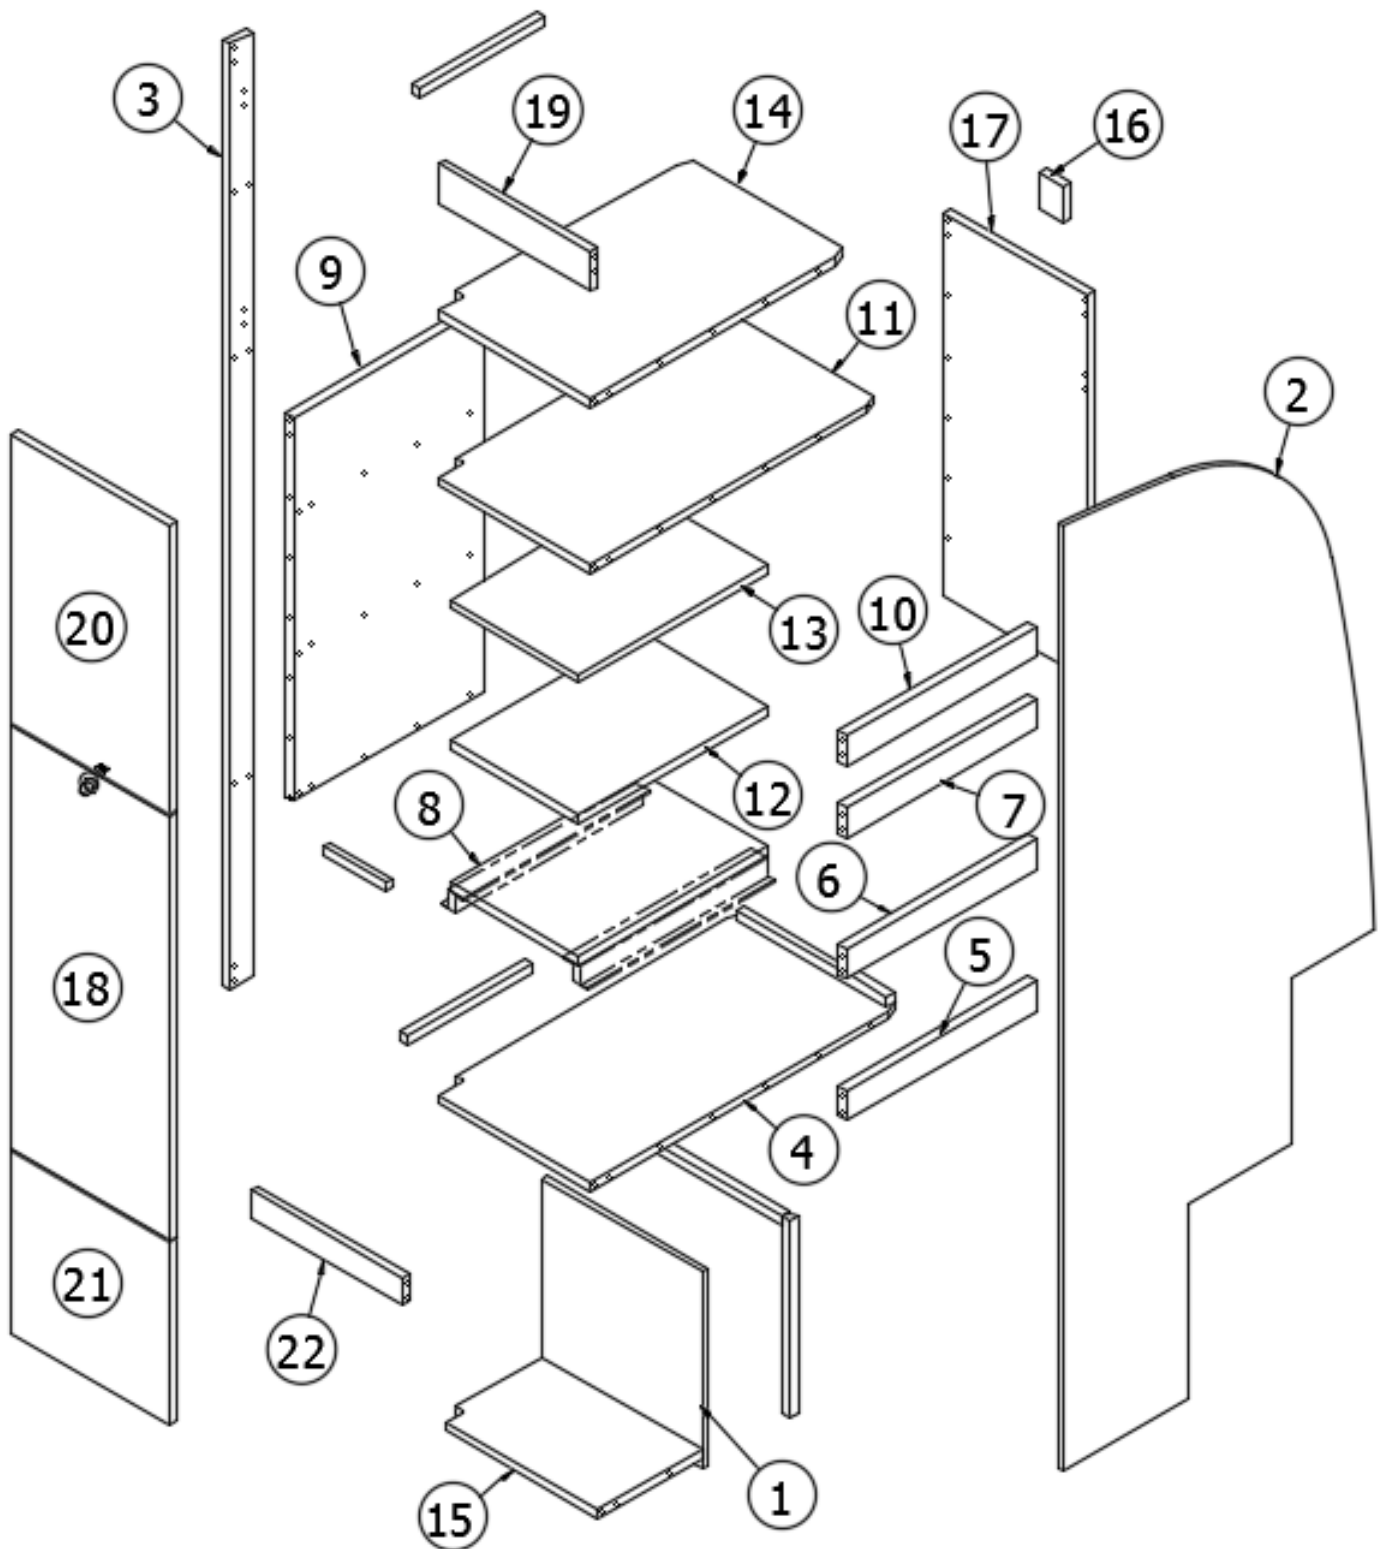

2018 GLOBETROTTER FURNITURE, GALLEY

Pantry, without Microwave, 27FB

Parts Listed on Next Page