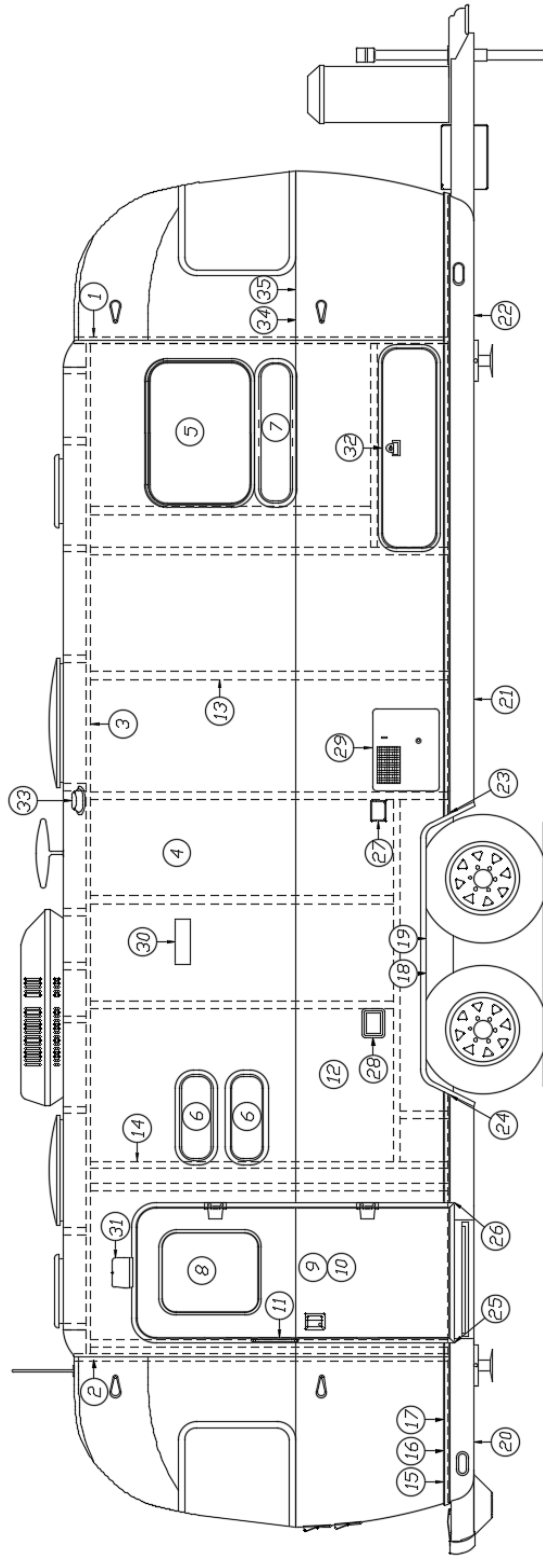

2018 GLOBETROTTER EXTERIOR SHELL

Wall, Curbside, 27FB

Parts Listed on Next Page