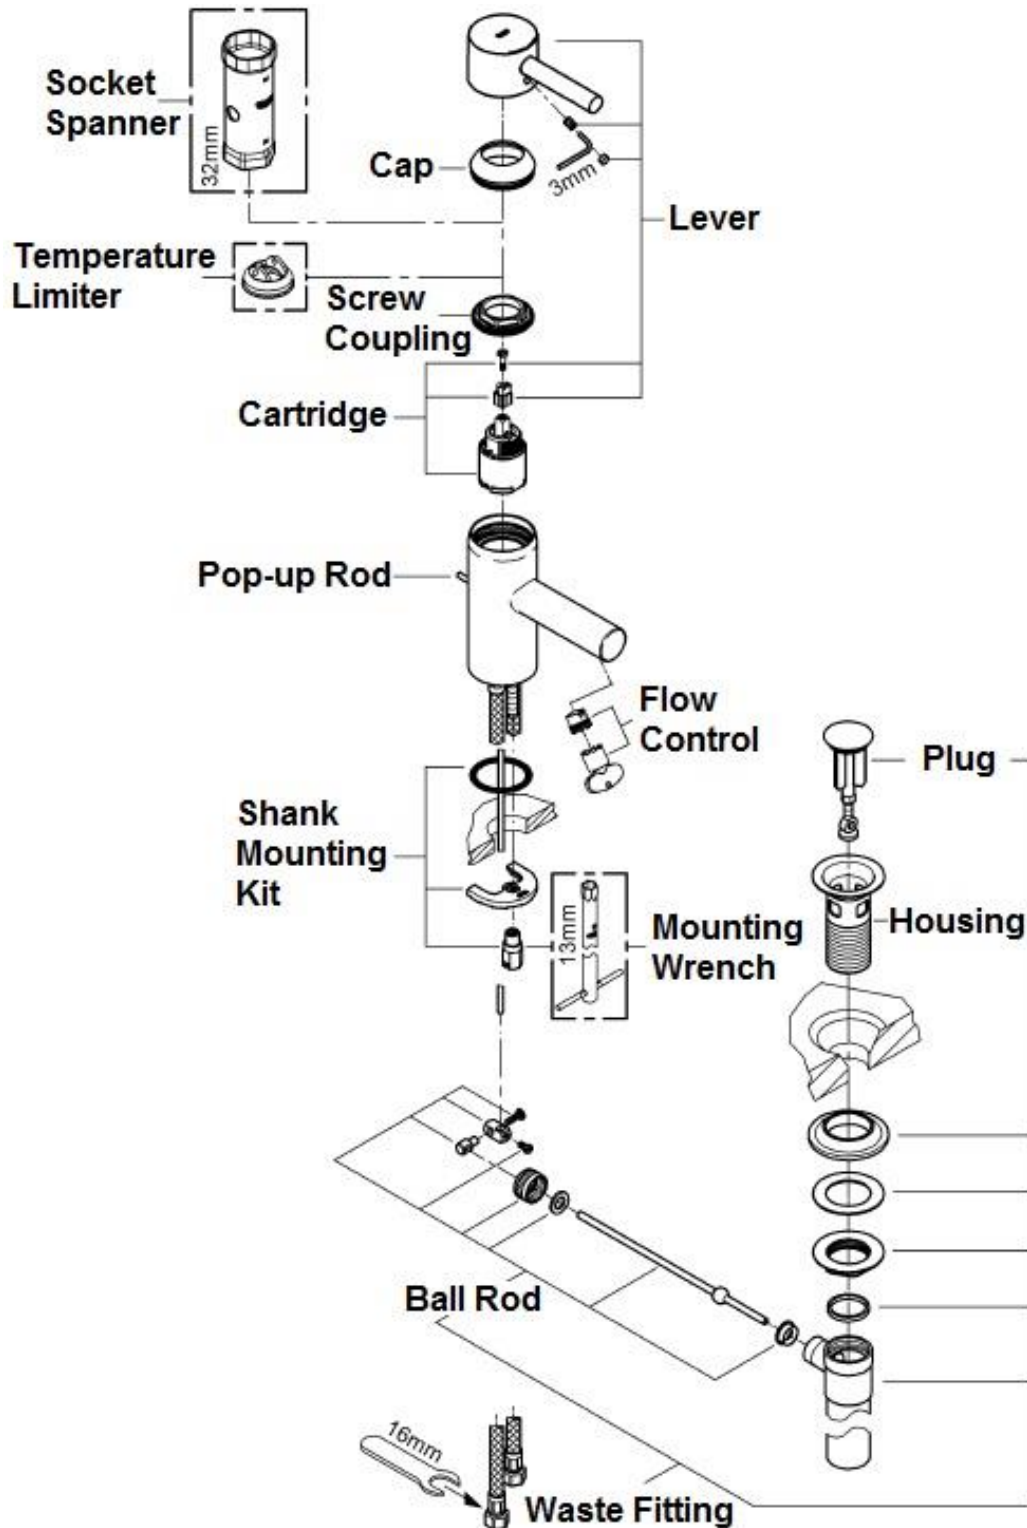

2018 GLOBETROTTER
PLUMBING, FRESH WATER

Faucet, Galley

602703

Faucet, Single hole pull down, Franke

2018 GLOBETROTTER PLUMBING, FRESH WATER

Faucet, Lavatory

602550 Lavy faucet, Single hole, Chrome

2018 GLOBETROTTER PLUMBING, FRESH WATER