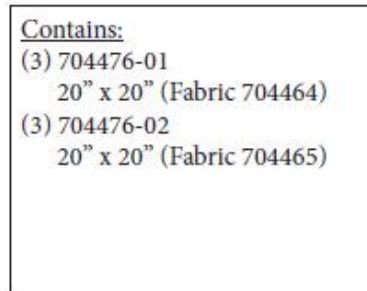

Pillow Kit #: 704476

Contains:

- (3) 704476-01
  20" x 20" (Fabric 704464)
- (3) 704476-02
  20" x 20" (Fabric 704465)