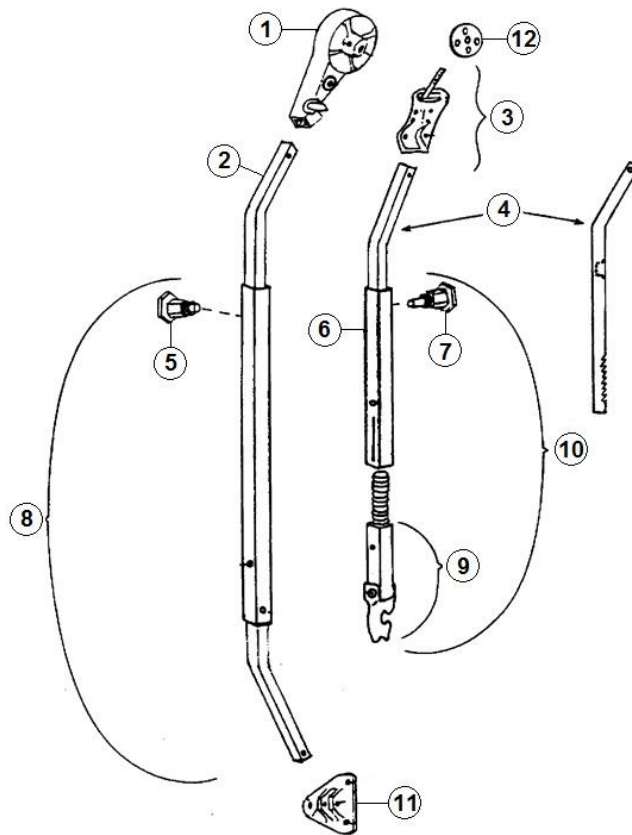

Hooks

382541	Hook, Polished Chrome
--------	-----------------------

2018 GLOBETROTTER HARDWARE

Awning Hardware

702993

Awning Hardware

- | | |
|----------------|-----------------------------|
| 1. 74043W-06 | Front head |
| 74043W-07 | Rear head |
| 2. 74047W-11 | Front main arm bar |
| 74047W-12 | Rear main arm bar |
| 3. 74056W | Clamp, Front, Curved |
| 74056W-01 | Clamp, Rear, Curved |
| 4. 74061WS-08 | Rafter arm bar, Satin |
| 5. 74054W | Snap stud |
| 6. 74063W-04 | Rafter arm tube, Satin |
| 7. 74072W | Ratchet stud |
| 8. 74048WS-15 | Front main arm tube |
| 74048WS-16 | Rear main arm tube |
| 9. 74068W-04 | Claw bar |
| 10. 74048WS-17 | Rafter arm |
| 11. 74055W | Base hinge, Rib mount |
| 12. 74060W | Clamp wheel |
| 74041W-01 | Zip Dee hook, Pull rod, 52" |