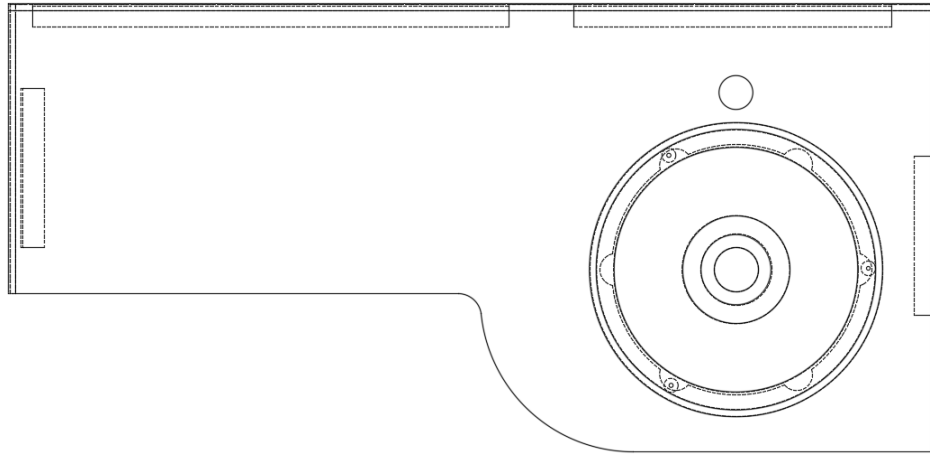

2018 GLOBETROTTER FURNITURE, LAVATORY

Lavatory Top, 27FB

966885-41	Lavatory top, Natural Elm
966885-40	Lavatory top, Dark Walnut
602550	Lavy faucet, Single hole, Chrome, Grohe
601804-01	Lavy sink, 12" round, Stainless Steel
115064	Trim, Aluminum counter top