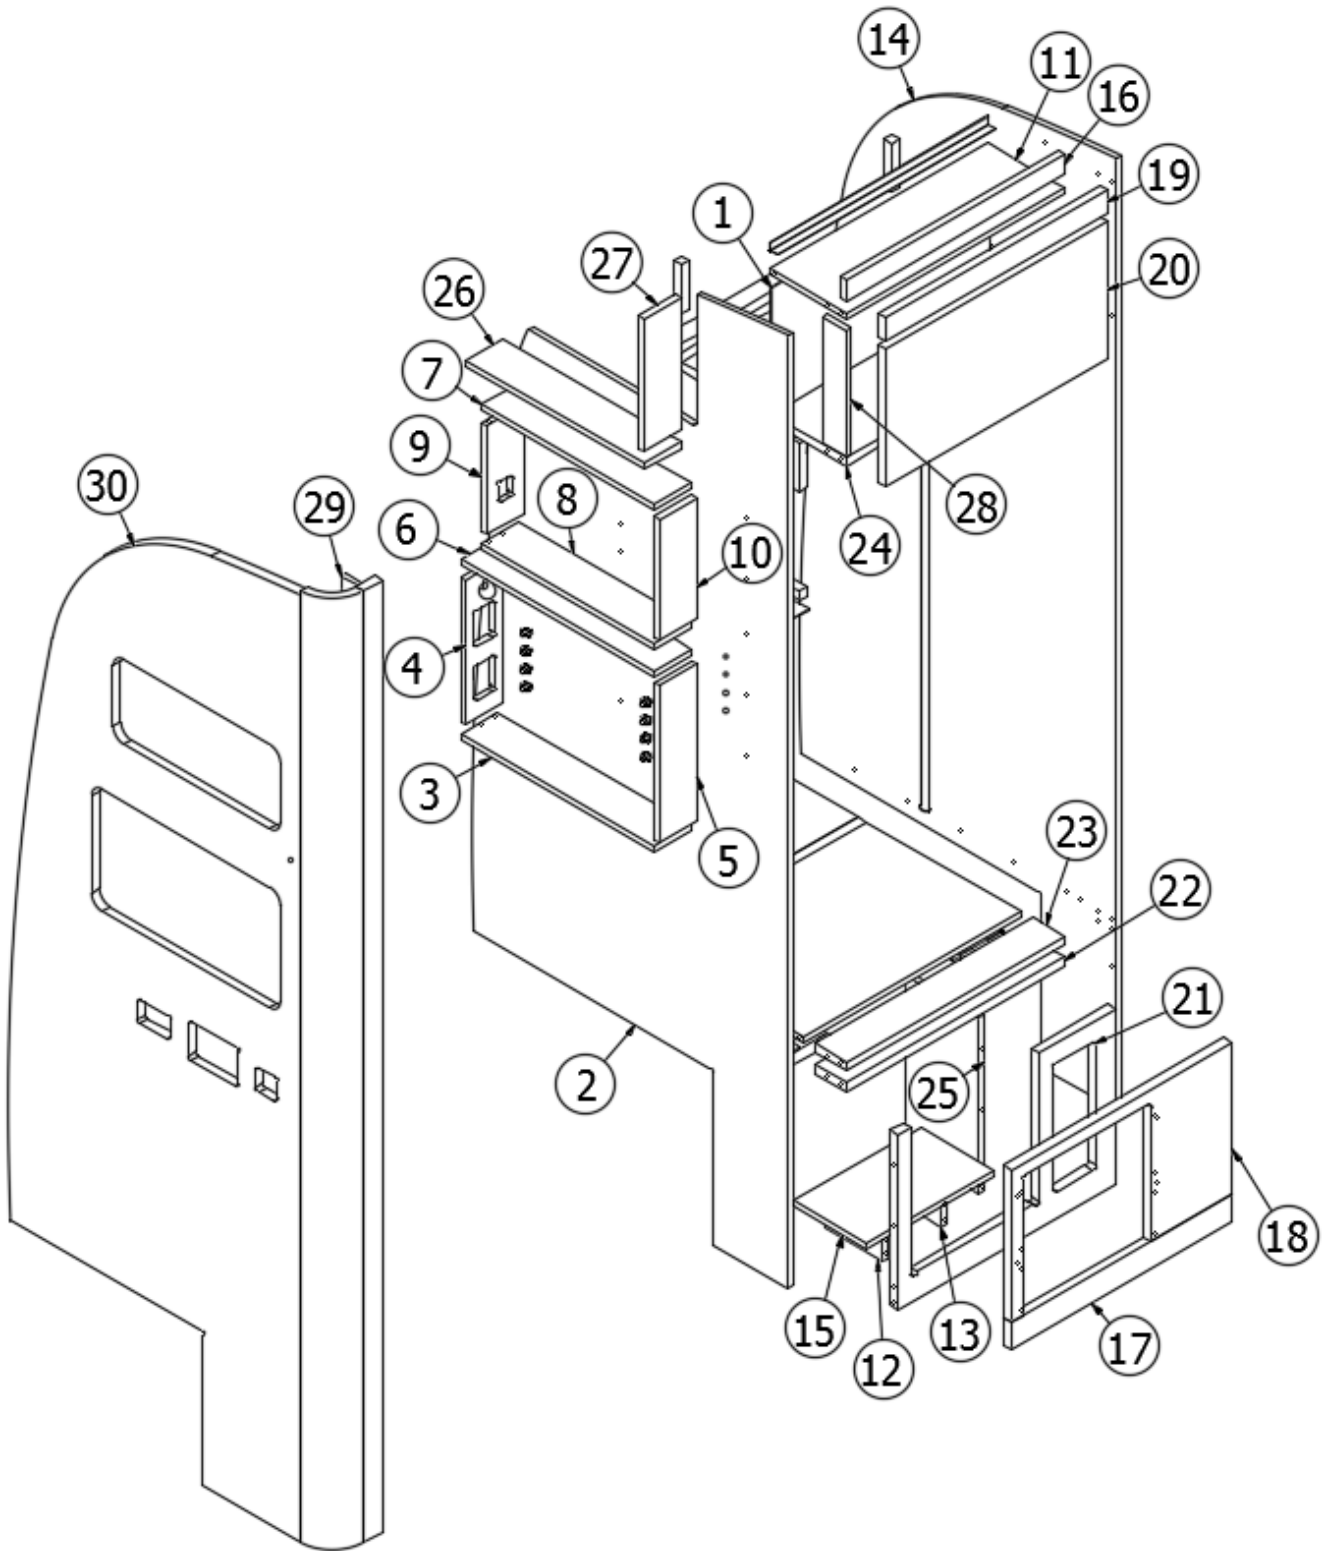

2018 GLOBETROTTER FURNITURE, GALLEY

Refrigerator Cabinet, 27FB

Parts Listed on Next Page