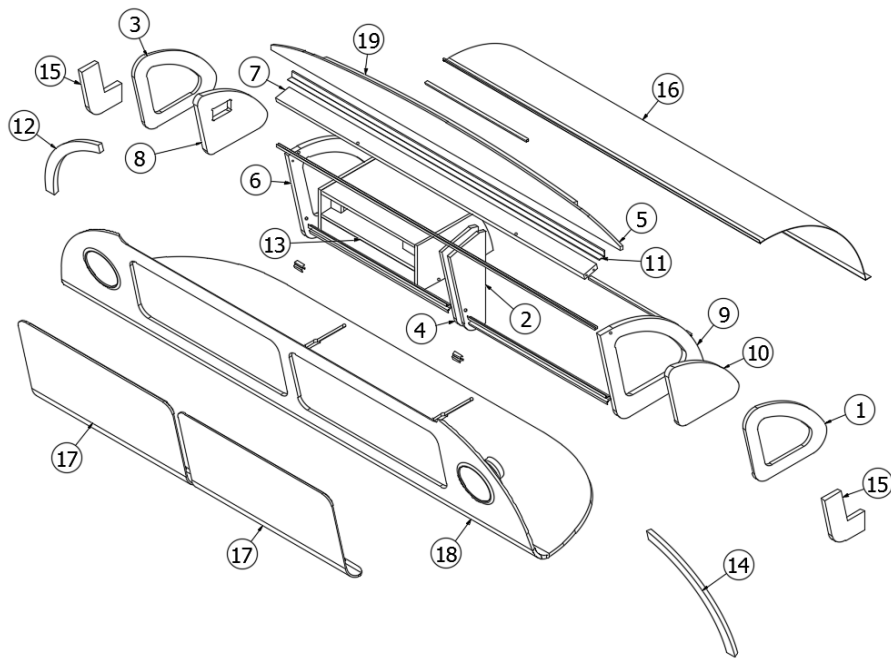

2018 GLOBETROTTER FURNITURE, LOUNGE

Roof Locker, Rear Endliner, 27FB

968690

Rear End Roof Locker

1. 968690&000112CC	Panel, 12.6 x 15.37
2. 968690&000212CC	Panel, 6.79 x 15.44
3. 968690&000312CC	Panel, 12.6 x 15.37
4. 968690&000412CC	Panel, 6.79 x 15.44
5. 968690&000512GE	Panel, 4.55 x 65.75
6. 968690&000618CC	Panel, 16 x 19.94
7. 968690&000718CC	Panel, 2.5 x 58
8. 968690&000818CC	Panel, 10.78 x 14.53
9. 968690&000918CC	Panel, 16 x 19.94
10. 968690&001018CC	Panel, 10.78 x 14.53
11. 115958	Header bracket, 1" x 1"
12. 801596-02	Backer, LH
13. 968782	Blu-Ray shelf
14. 801596-03	Backer, RH
15. 801710	Divider support
16. 114879-238	Pan, WB front
17. 802245-0041	Overhead door assembly, Natural Elm
802245-0040	Overhead door assembly, Dark Walnut
18. 802258&000112GK	Face, Rear endliner
19. 801596-01	Backer, WB center
381607-14	Hinge, Self-close
382525-01	Ball stud mounting bracket
382525-02	Mounting bracket, 90°
382525-04	Black carbon steel gas spring, 10 LB
513333-60	Kit, Luna light and plastic track
513297-19	Kit, Luna light and track, 19"