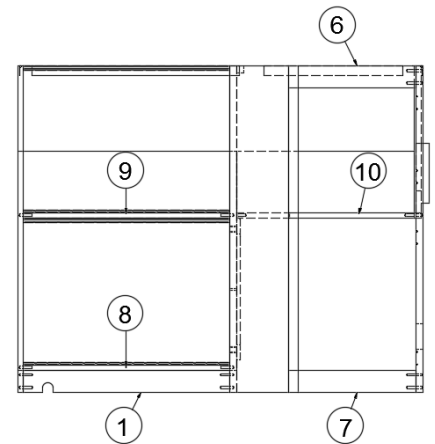

2018 GLOBETROTTER FURNITURE, LAVATORY

Lavatory Cabinet, 27FB

966884-GLO

Lavatory Cabinet

1. 966884&010112BC	Panel, 20.85 x 2.25
2. 966884&010212BC	Panel, 11.25 x 14.5
3. 966884&010312BC	Panel, 11.25 x 14.5
4. 966884&010412BC	Panel, 11.25 x 14.5
5. 966884&010512BC	Panel, 11.25 x 14.5
6. 966884&010618BC	Panel, 12.87 x 2.25
7. 966884&010718BC	Panel, 12.87 x 2.25
8. 966884&010812CC	Panel, 10.25 x 20.85
9. 966884&010912CC	Panel, 10.25 x 20.85
10. 966884&011012CC	Panel, 18.68 x 17.19
11. 966884&011112CC	Panel, 10.25 x 33
12. 966884&011218CC	Panel, 2.25 x 33
13. 966884&011318CC	Panel, 2.25 x 14.87
14. 966884&011403CE	Panel, 22.13 x 22.13
15. 966884&011503CE	Panel, 17.94 x 6.25
16. 966893-41	Radius sub assembly, Natural Elm
966893-40	Radius sub assembly, Dark Walnut
17. 966884&011718BC	Panel, 11.87 x 18.19
18. 966884&011818BC	Panel, 11.87 x 13.5
19. 966884&013112CC	Panel, 8.5 x 7
20. 966885-41	Lavatory top, Natural Elm
966885-40	Lavatory top, Dark Walnut
381228-02	Catch, Grabber door (5lb Pull)
382030	Pull, Recessed finger
115374	Sliding door track
381607-11	Hinge, Self-close