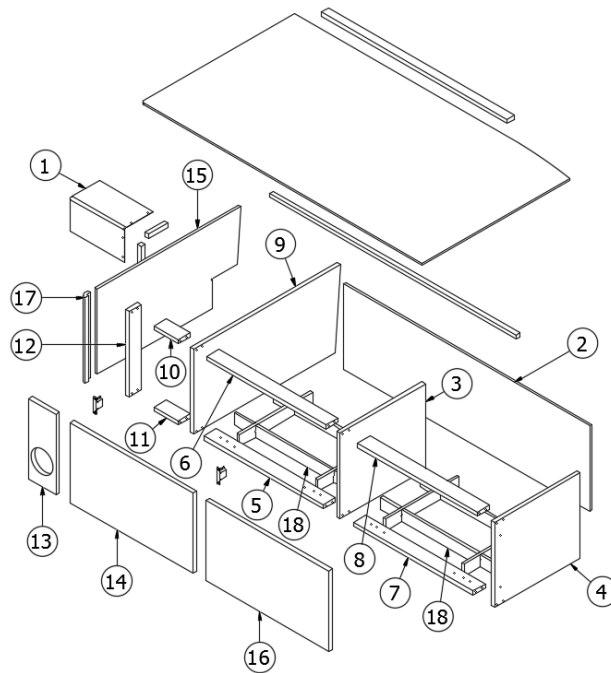

2018 GLOBETROTTER FURNITURE, BEDROOM

Bed, Twin, RS, 27FB

966857

Twin Bed

1. 115905	Closeout, Bed base
2. 966857&000212CC	Panel, 50.25 x 15.13
3. 966857&000318CC	Panel, 17.5 x 15.13
4. 966857&000418CC	Panel, 17.5 x 15.13
5. 966857&000518CC	Panel, 2.5 x 24.38
6. 966857&000618CC	Panel, 2.5 x 24.38
7. 966857&000718CC	Panel, 2.5 x 24.38
8. 966857&000818CC	Panel, 2.5 x 24.38
9. 966857&000918CC	Panel, 30 x 15.13
10. 966857&001018CC	Panel, 2.5 x 4.94
11. 966857&001118CC	Panel, 2.5 x 4.94
12. 966857&001218CC	Panel, 2.5 x 15.13
13. 966857&001318BC	Panel, 5.56 x 14.25
14. 966857&001718BC	Panel, 25 x 14.25
15. 966857&002212BC	Panel, 29.5 x 15.13
16. 966857&002618BC	Panel, 25 x 14.25
17. 966857&0020T06A	Corner trim, 90°, 1" radius
18. 968245	Storage bin insert
382521	Handle, Tab pull, Chrome
381607-11	Hinge, Self-close
381228-02	Catch, Grabber door
203419	Storage box, 23 x 16.75 x 11.88
968707-01	Headboard Assembly
112671-13	Vinyl- Compartment Liner