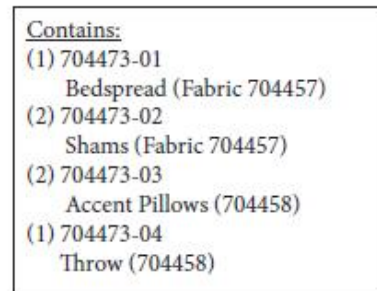

Bedding Kit #: 704473

Contains:

- (1) 704473-01
  Bedspread (Fabric 704457)
- (2) 704473-02
  Shams (Fabric 704457)
- (2) 704473-03
  Accent Pillows (704458)
- (1) 704473-04
  Throw (704458)