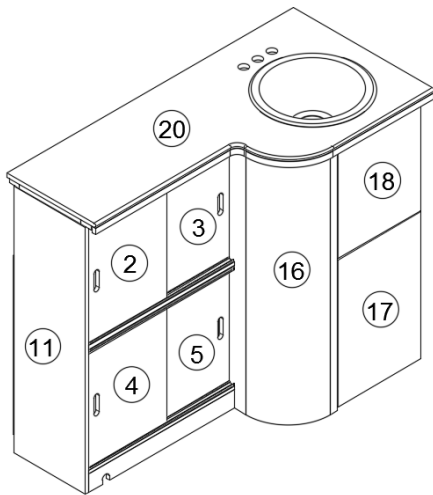

2018 GLOBETROTTER FURNITURE, LAVATORY

Lavatory Cabinet, 27FB

966884-GLO

Lavatory Cabinet

1. 966884&010112BC	Panel, 20.85 x 2.25
2. 966884&010212BC	Panel, 11.25 x 14.5
3. 966884&010312BC	Panel, 11.25 x 14.5
4. 966884&010412BC	Panel, 11.25 x 14.5
5. 966884&010512BC	Panel, 11.25 x 14.5
6. 966884&010618BC	Panel, 12.87 x 2.25
7. 966884&010718BC	Panel, 12.87 x 2.25
8. 966884&010812CC	Panel, 10.25 x 20.85
9. 966884&010912CC	Panel, 10.25 x 20.85
10. 966884&011012CC	Panel, 18.68 x 17.19
11. 966884&011112CC	Panel, 10.25 x 33
12. 966884&011218CC	Panel, 2.25 x 33
13. 966884&011318CC	Panel, 2.25 x 14.87
14. 966884&011403CE	Panel, 22.13 x 22.13
15. 966884&011503CE	Panel, 17.94 x 6.25
16. 966893-41	Radius sub assembly, Natural Elm
966893-40	Radius sub assembly, Dark Walnut
17. 966884&011718BC	Panel, 11.87 x 18.19
18. 966884&011818BC	Panel, 11.87 x 13.5
19. 966884&013112CC	Panel, 8.5 x 7
20. 966885-41	Lavatory top, Natural Elm
966885-40	Lavatory top, Dark Walnut
381228-02	Catch, Grabber door (5lb Pull)
382030	Pull, Recessed finger
115374	Sliding door track
381607-11	Hinge, Self-close