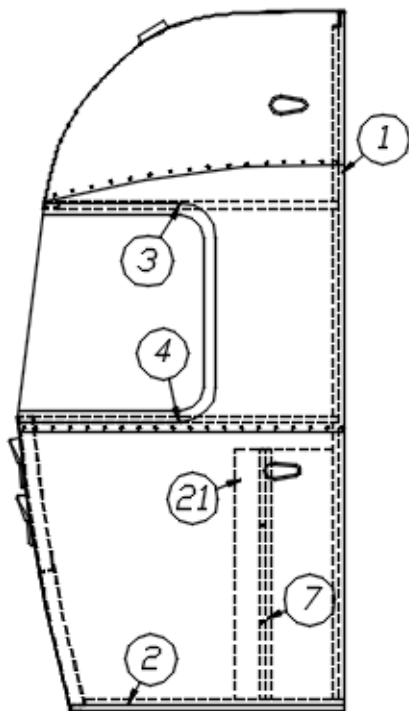

2018 GLOBETROTTER EXTERIOR SHELL

Aft End, 27FB

Parts Listed on Next Page