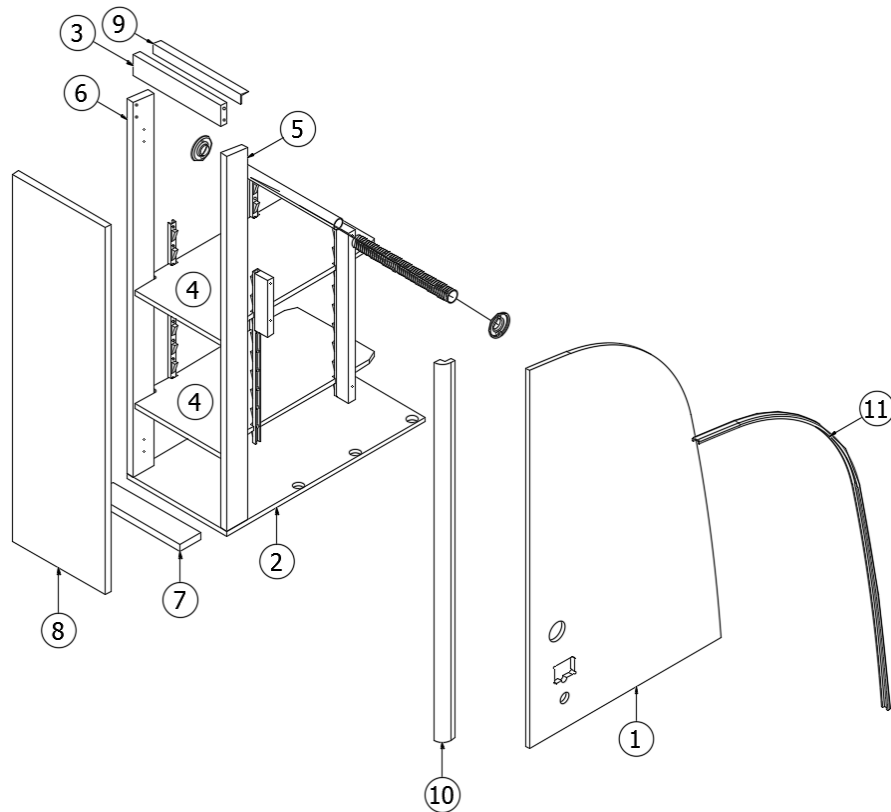

2018 GLOBETROTTER FURNITURE, BEDROOM

Hanging Wardrobe, Twin, RS, 27FB, Dark Walnut

966855-0340

Hanging Linen Cabinet

1. 966855-034024	Panel, 23.45 x 40.04
2. 966855-03402	Panel, 12.25 x 24.25
3. 966855-03403	Panel, 2.25 x 10.75
4. 966855-03405	Panel, 10.38 x 20.25
5. 966855-03406	Panel, 2.5 x 39.75
6. 966855-03407	Panel, 2.5 x 39.75
7. 966855-03408	Panel, 2.5 x 10.75
8. 966855-03409	Panel, 11.38 x 38.88
9. 115085	Aluminum angle
10. 801706-0040	Corner trim, 90°, 1"radius, Dark Walnut
11. 203138-05	Extrusion, Plastic, .5", Black
380046	Flange, Chrome
380045	Tubing, .75"
200975-04	Conduit, Flexible Black plastic
382057	Knockdown
382057-04	Cap, Knockdown, White
382522	Pull, New Haven
381527	Shelf strip, Speedy
381228-02	Catch, Grabber door
381607-11	Hinge, Self-close