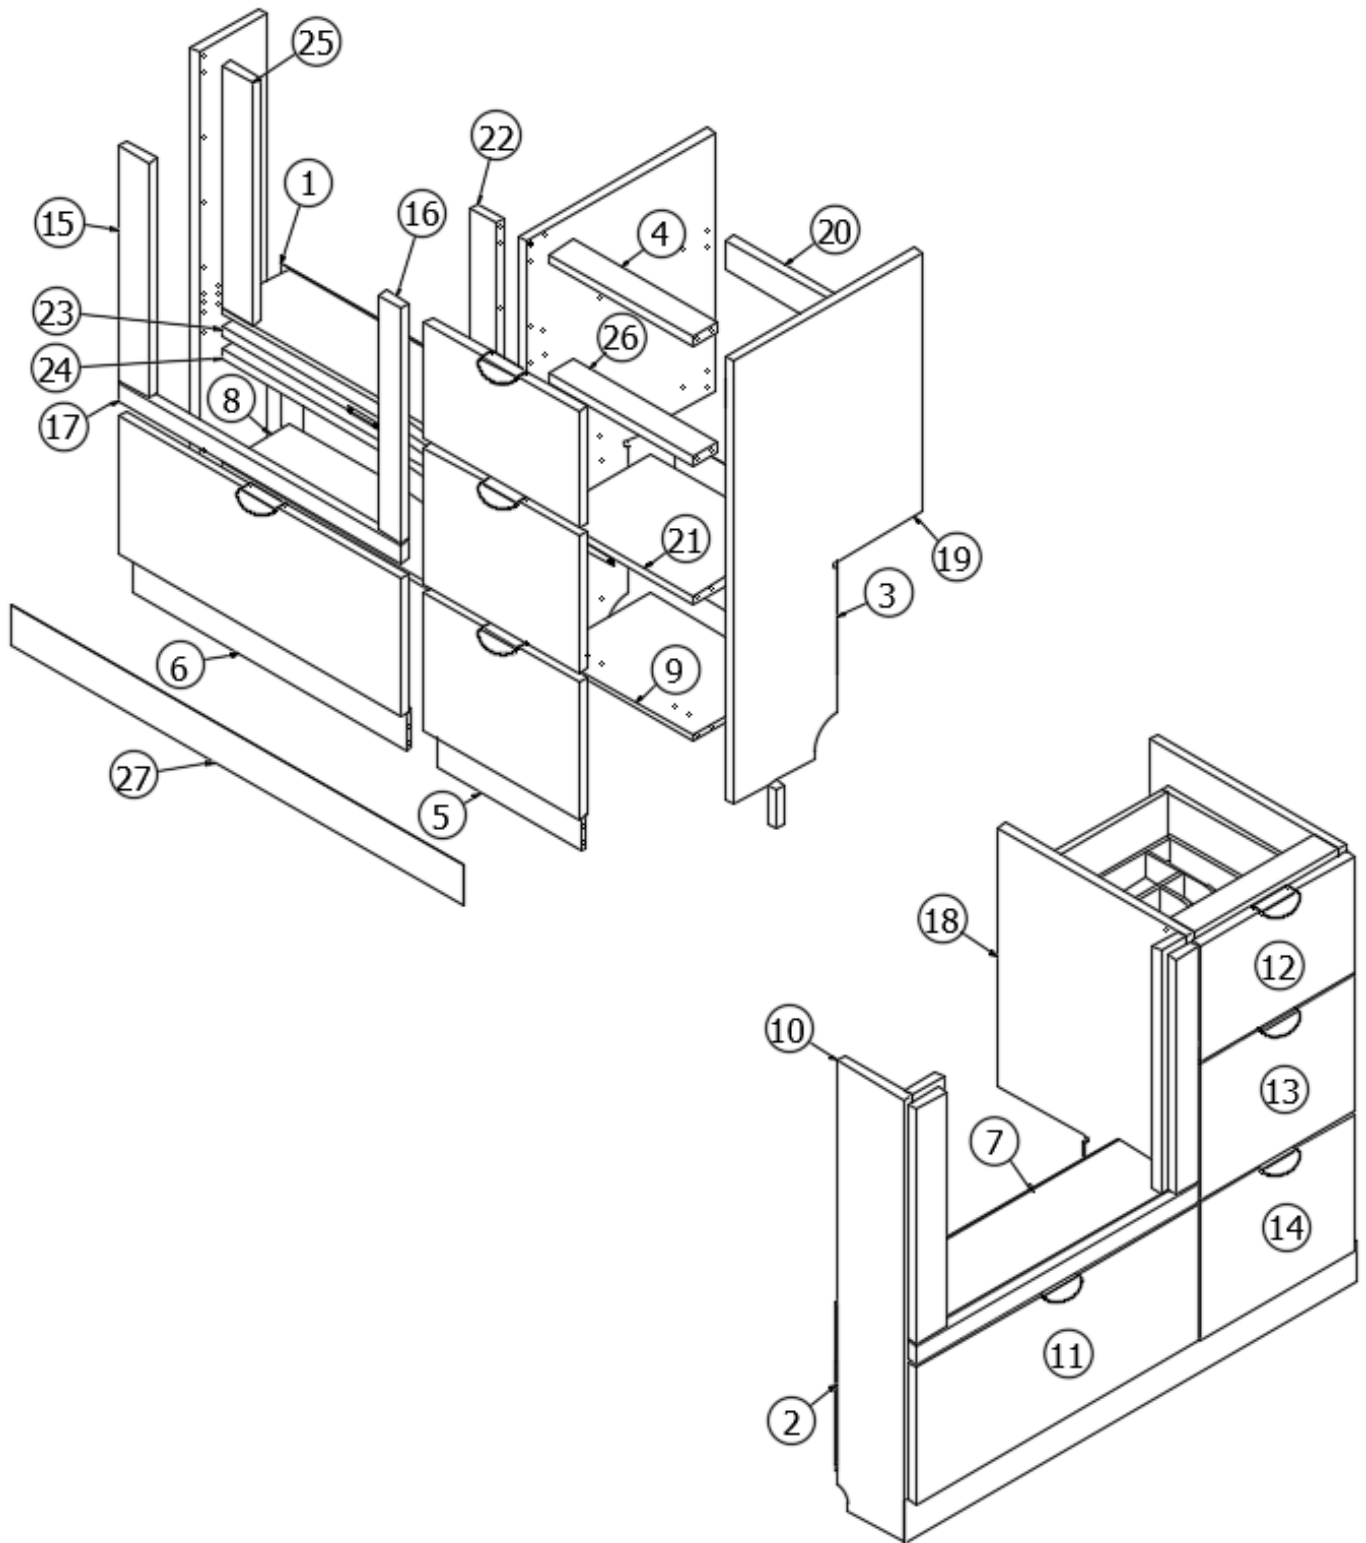

2018 GLOBETROTTER FURNITURE, GALLEY

Galley, Oven Cabinet, 27FB

Parts Listed on Next Page

2018 GLOBETROTTER FURNITURE, GALLEY

Galley, Oven Cabinet, 27FB

968681-01

Galley Standard Oven Section

1. 968681&000103CE	Panel, 25.25 x 12.5
2. 968681&000303CE	Panel, 25.25 x 16
3. 968681&000403CE	Panel, 14.38 x 11.25
4. 968681&000518FC	Panel, 2.25 x 12.88
5. 968681&000612FC	Panel, 3 x 12.88
6. 968681&000712FC	Panel, 3 x 24.5
7. 968681&000812FC	Panel, 6 x 24.5
8. 968681&001112CC	Panel, 6 x 24.5
9. 968681&001212CC	Panel, 9.13 x 12.88
10. 968681&001418FC	Panel, 6 x 34.25
11. 968681&001618FC	Panel, 25.25 x 10.63
12. 968681&001718FC	Panel, 13.69 x 9
13. 968681&001818FC	Panel, 13.69 x 10.56
14. 968681&001918FC	Panel, 13.69 x 10.63
15. 968681&002018FC	Panel, 2.74 x 18.17
16. 968681&002118FC	Panel, 1.99 x 18.17
17. 968681&002218FC	Panel, 25.17 x 1.42
18. 968681&003118CC	Panel, 16.88 x 34.25
19. 968681&003218CC	Panel, 16.88 x 34.25
20. 968681&003318CC	Panel, 2.25 x 12.88
21. 968681&003518CC	Panel, 9.13 x 12.88
22. 968681&003618FC	Panel, 18.75 x 2.25
23. 968681&003718CC	Panel, 2.25 x 24.5
24. 968681&003818CC	Panel, 2.25 x 24.5
25. 968681&003918FC	Panel, 18.75 x 2.81
26. 968681&004018CC	Panel, 2.25 x 12.88
27. 115940	Toe kick, Aluminum
968022-12	Drawer box, 6"
382521	Handle, Tab pull, Chrome
381228-02	Catch, Grabber door (5lb Pull)
381607-11	Hinge, Self-close
382203-03	Drawer slide, Self-close, 15"
382203-06	Front fixing clips
968024	Insert, Cutlery drawer
968681&0051B02	Edgebanding, .94"
966681&0052B01	Edgebanding, .63"