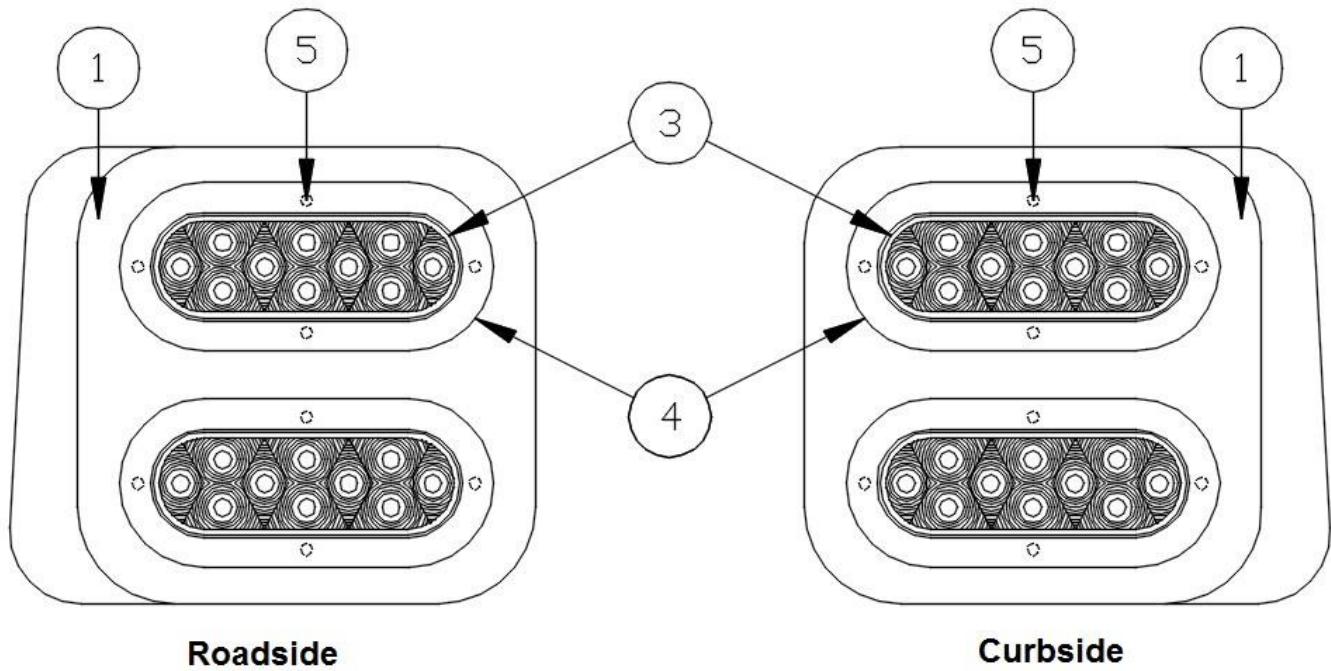

2018 GLOBETROTTER ELECTRICAL, 12 VOLT

Taillight Assembly

952929-01
952929-02

Taillight Assembly, LED, Roadside
Taillight Assembly, LED, Curbside

1. 511664-01
2. 511664-02
3. *512425
4. 512425-02
5. 345473
512425-03

Taillight casting, Roadside
Taillight casting, Curbside
6" oval LED tail light kit
Trim ring
Screw, #6 x 3/4", Self-drilling
Gasket, Taillight

*512425 Tail Light Kit Includes Tail Light, Trim Ring & Gasket.