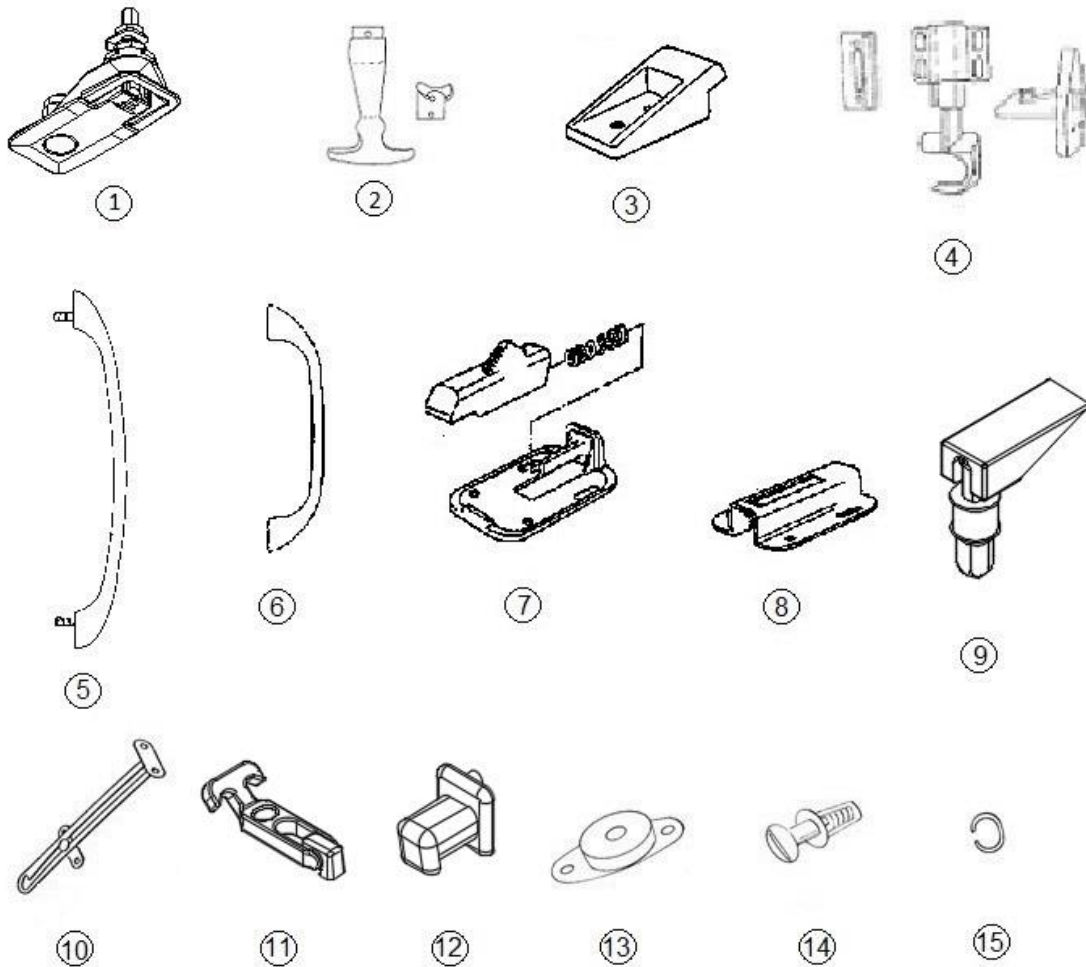

2018 GLOBETROTTER HARDWARE

Exterior Latches, Locks, and Handles

1. 382230-02	Compression latch w/key code
2. 381021-01	Rubber T-handle
3. 201056	Catch, main door hold-back
4. 381454	Latch, Screen door, Bullet
5. 101171	Grab handle
6. 380004	Handle, Screen door
7. 380291	Main door hold-back
8. 380290	Latch housing
9. 382456	Swell latch
10. 380024	Support arm, Bumper lid
11. 382562	Latch, Rubber
12. 382562-01	Keeper, Rubber latch
13. 685359	Rubber receptacle, 1/4 turn latch, Southco
14. 685358	Stud, 1/4 turn latch, Southco
15. 685362	Retaining ring, 1/4 turn stud
382074	Gasket, Main door grab handle