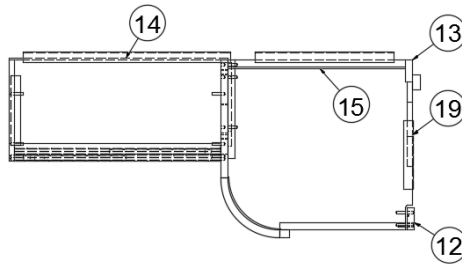

2018 GLOBETROTTER FURNITURE, LAVATORY

Lavatory Cabinet, 27FB

966884-GLO

Lavatory Cabinet

1. 966884&010112BC	Panel, 20.85 x 2.25
2. 966884&010212BC	Panel, 11.25 x 14.5
3. 966884&010312BC	Panel, 11.25 x 14.5
4. 966884&010412BC	Panel, 11.25 x 14.5
5. 966884&010512BC	Panel, 11.25 x 14.5
6. 966884&010618BC	Panel, 12.87 x 2.25
7. 966884&010718BC	Panel, 12.87 x 2.25
8. 966884&010812CC	Panel, 10.25 x 20.85
9. 966884&010912CC	Panel, 10.25 x 20.85
10. 966884&011012CC	Panel, 18.68 x 17.19
11. 966884&011112CC	Panel, 10.25 x 33
12. 966884&011218CC	Panel, 2.25 x 33
13. 966884&011318CC	Panel, 2.25 x 14.87
14. 966884&011403CE	Panel, 22.13 x 22.13
15. 966884&011503CE	Panel, 17.94 x 6.25
16. 966893-41	Radius sub assembly, Natural Elm
966893-40	Radius sub assembly, Dark Walnut
17. 966884&011718BC	Panel, 11.87 x 18.19
18. 966884&011818BC	Panel, 11.87 x 13.5
19. 966884&013112CC	Panel, 8.5 x 7
20. 966885-41	Lavatory top, Natural Elm
966885-40	Lavatory top, Dark Walnut
381228-02	Catch, Grabber door (5lb Pull)
382030	Pull, Recessed finger
115374	Sliding door track
381607-11	Hinge, Self-close