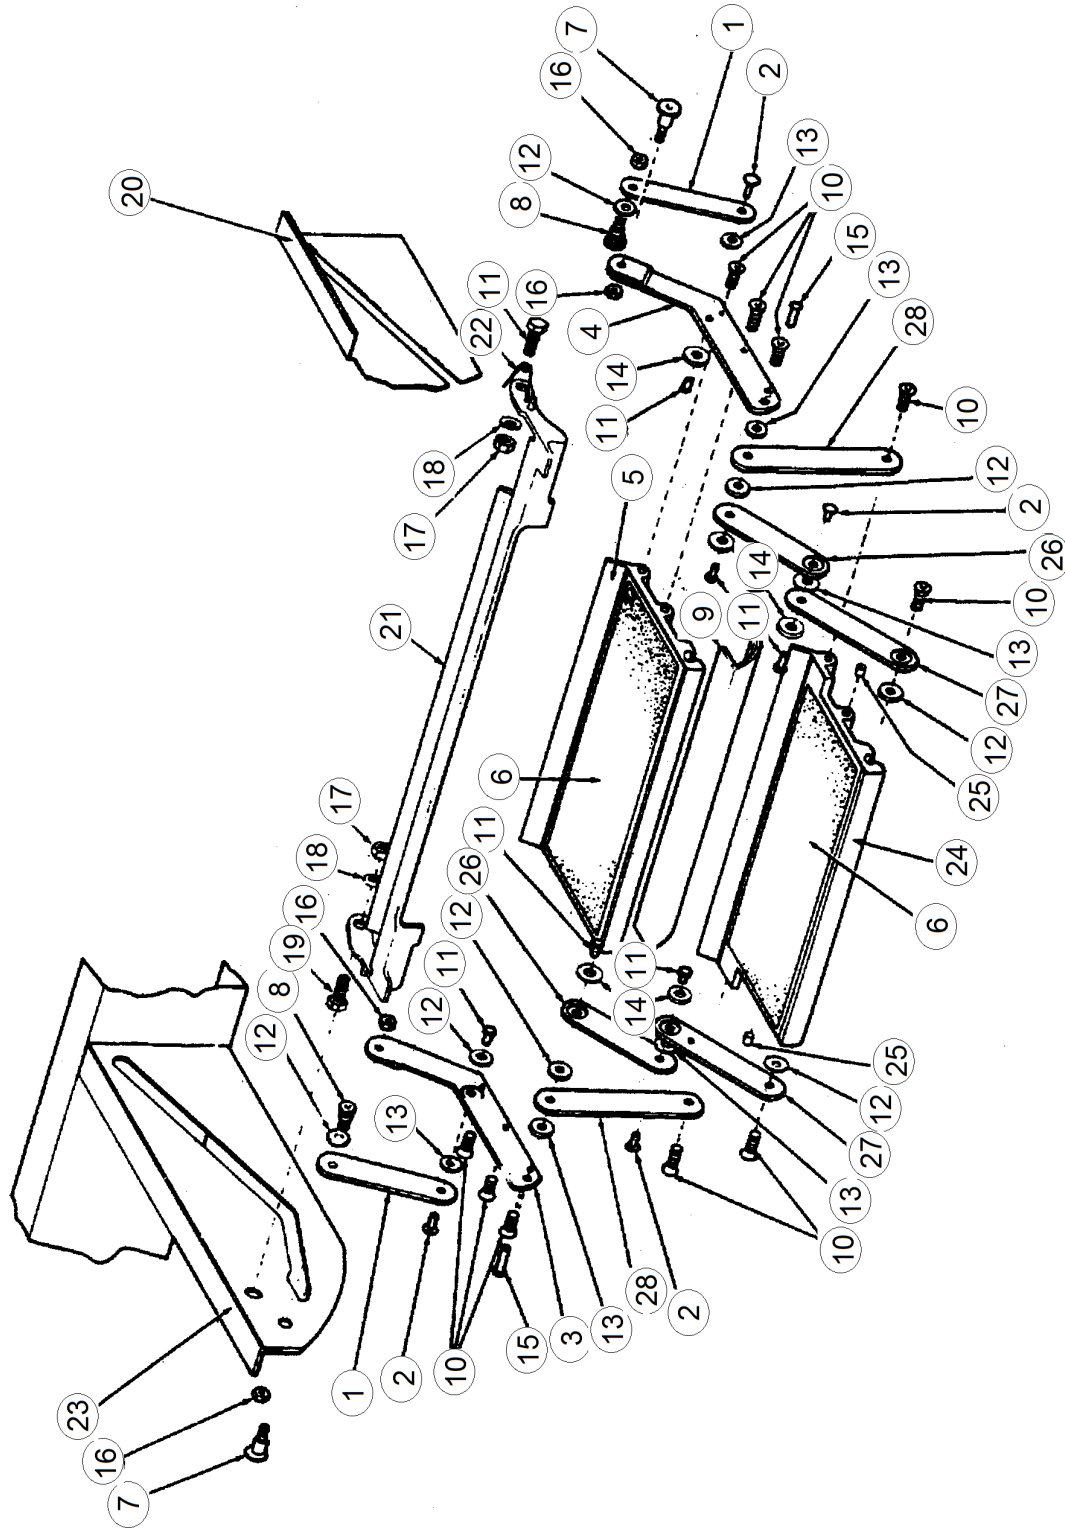

Bumper End Caps

382289-01	Bumper end cap, Right hand
382289-02	Bumper end cap, Left hand

2018 GLOBETROTTER CHASSIS

Step, Double

* Parts Listed on Next Page

2018 GLOBETROTTER CHASSIS

Step

3440006	Double step assembly
1. 680213	Arm, upper support
2. 680214	Pin, hinge
3. 680215	Step bracket, left
4. 680216	Step bracket, right
5. 680217	Extrusion, step 20.5"
6. 380069	Safety tread
7. 001152	Bolt, shoulder
8. 001145	Bolt, shoulder, 3/8" thread
9. 680220	Panel
10. 680221	Screw, flat head
11. 680222	Bolt, socket head
12. 680223	Washer, bronze
13. 680224	Washer, wave
14. 680225	Washer, aluminum
15. 680226	Pin, pivot
16. 350005	Nut, hex
17. 350147-25	Nut, Nylock
18. 300005	Washer, flat
19. 345016	Screw, machine
20. 410523	Outrigger, RH (Not included with step assembly.)
21. 100298	Casting, step release
22. 0440032	Step spring
23. 410524	Outrigger, LH (Not included with step assembly.)
24. 410200	Extrusion, step, 20.0"
25. 380075	Bullet catch
26. 400004	Hinge arm, upper
27. 400003	Hinge arm, lower
28. 400005	Arm, lower support