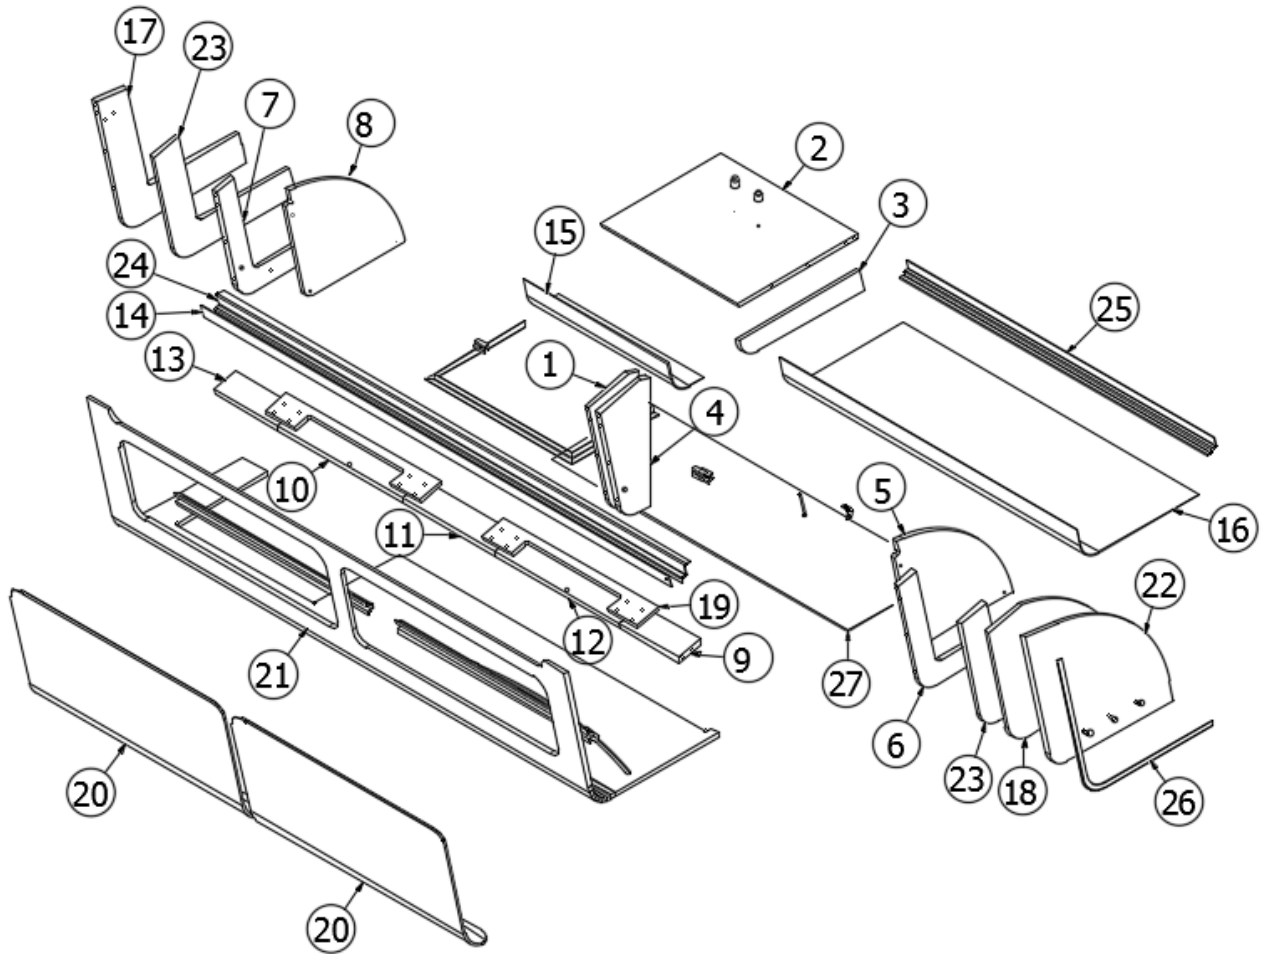

2018 GLOBETROTTER FURNITURE, GALLEY

Roof Locker, Galley, 27FB

Parts Listed on Next Page