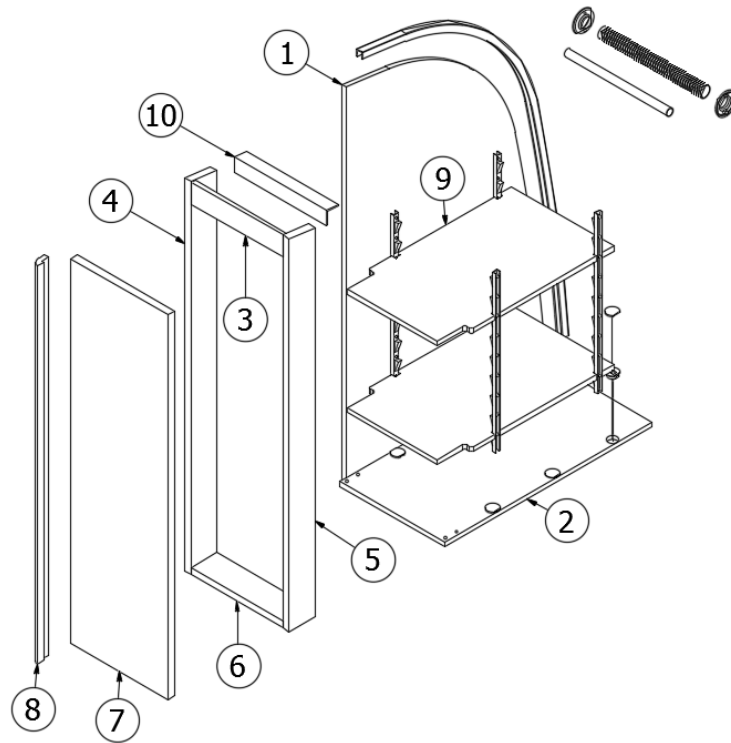

2018 GLOBETROTTER FURNITURE, BEDROOM

Hanging Wardrobe, Twin, CS, 27FB

966852-GLO

Hanging Wardrobe

1.	966852&000112BC	Panel, 23.45 x 40
2.	966852&000212BC	Panel, 24.31 x 12.25
3.	966852&000312BC	Panel, 2.25 x 10.75
4.	966852&000418CC	Panel, 3 x 39.75
5.	966852&000518CC	Panel, 3 x 39.75
6.	966852&000618CC	Panel, 3 x 10.75
7.	966852&000918BC	Panel, 11.38 x 38.88
8.	966852&0008T06A	Corner trim, 90°, 1" radius
9.	966852&002518BC	Wardrobe shelf
10.	115085	Aluminum angle
	380046	Flange, Chrome
	380045	Tubing, .75"
	200975-04	Conduit, Flexible Black plastic
	382522	Pull, New Haven
	381527	Shelf strip, Speedy
	381607-11	Hinge, Self-close
	382057-04	Cap, Knockdown, White
	966852&0019T03B	Extrusion, Plastic, .5"
	966852&0016A02	Edgebanding
	966852&0017B02	Edgebanding