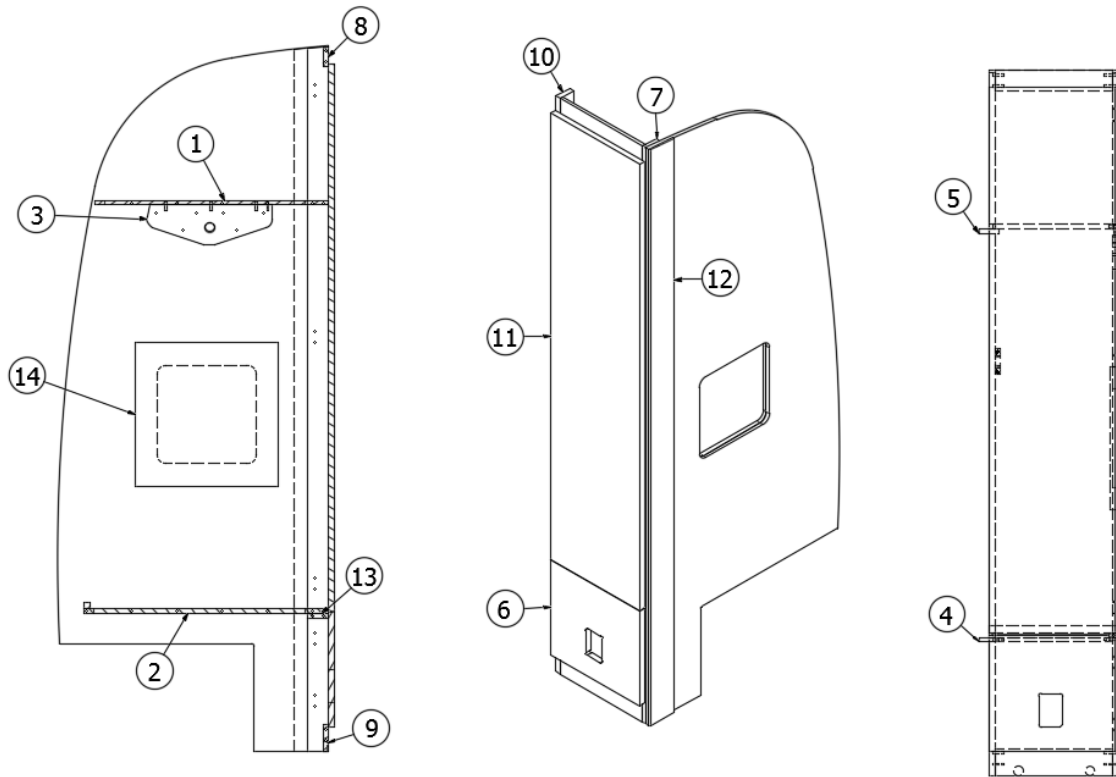

2018 GLOBETROTTER FURNITURE, LAVATORY

Wardrobe, Forward, 27FB

968717

Forward Wardrobe

1. 968717&000112CC	Panel, 14.25 x 26
2. 968717&000212CC	Panel, 14.25 x 27.25
3. 968717&000312CC	Panel, 14 x 4.49
4. 968717&000412CC	Panel, 2.25 x 24.75
5. 968717&000512CC	Panel, 2.25 x 22.25
6. 968717&000612CC	Panel, 30.12 x 78.74
7. 968717&000712CC	Panel, 2.25 x 78.69
8. 968717&000812BC	Panel, 2.25 x 13
9. 968717&000912BC	Panel, 3 x 13
10. 968717&001018CC	Panel, 2.25 x 78.69
11. 968717&001118BC	Panel, 14 x 61.03
12. 968717&001218BC	Panel, 14 x 12.91
13. 968717&002612CC	Panel, 2.25 x 13
14. 966883	Wardrobe closeout
382522	Pull, New Haven
381228-02	Catch, Grabber door (5lb Pull)
104821	Support, Roof locker
381607-11	Hinge, Self-close
968717&0023T03B	Extrusion, Plastic .5"
968717&0022A01	Edgebanding, .63"
968717&0019B02	Edgebanding, .94"