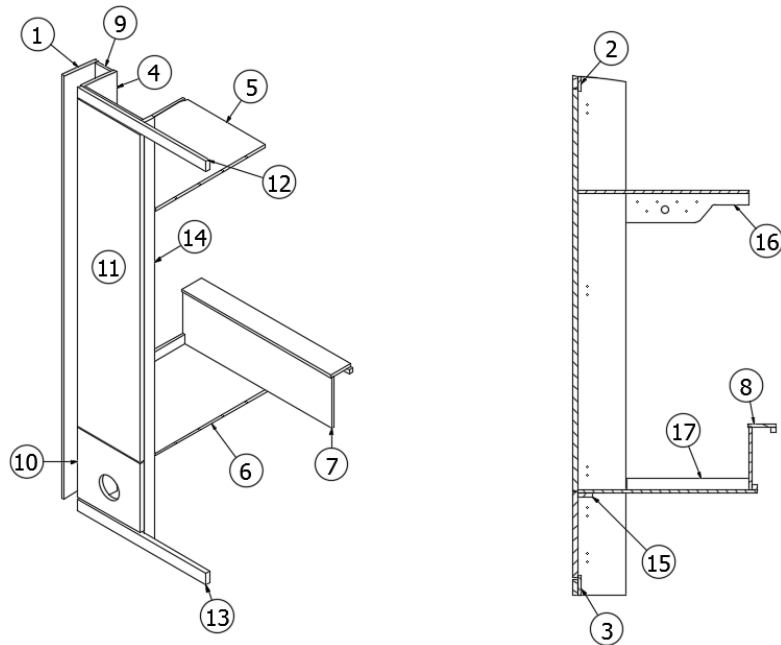

2018 GLOBETROTTER FURNITURE, LAVATORY

Wardrobe, Aft, 27FB

968715

Aft Wardrobe

1. 968715&000112BC	Panel, 7.25 x 78.74
2. 968715&000212BC	Panel, 2.25 x 12.44
3. 968715&000312BC	Panel, 3 x 12.44
4. 968715&000412BC	Panel, 7.25 x 78.69
5. 968715&000512CC	Panel, 17.69 x 26
6. 968715&000612CC	Panel, 17.19 x 27.25
7. 968715&000812CC	Panel, 9.5 x 31.94
8. 968715&000912CC	Panel, 4.31 x 31.94
9. 968715&001012BC	Panel, 3.5 x 77.75
10. 968715&001118BC	Panel, 13.44 x 12.91
11. 968715&001218BC	Panel, 13.44 x 61.03
12. 968715&001318BC	Panel, 1.96 x 27.57
13. 968715&001418BC	Panel, 2.25 x 27.57
14. 968715&001518CC	Panel, 2.25 x 78.69
15. 968715&003212CC	Panel, 2.25 x 12.44
16. 968715&003312CC	Panel, 4.5 x 18.75
17. 968715&003412CC	Panel, 2.25 x 18.5
382522	Pull, New Haven
381228-02	Catch, Grabber door (5lb Pull)
104821	Support, Roof locker
381607-11	Hinge, Self-close
968715&0026T03B	Extrusion, Plastic .5"
968715&0023B02	Edgebanding, .94"
968715&0024B01	Edgebanding, .63"