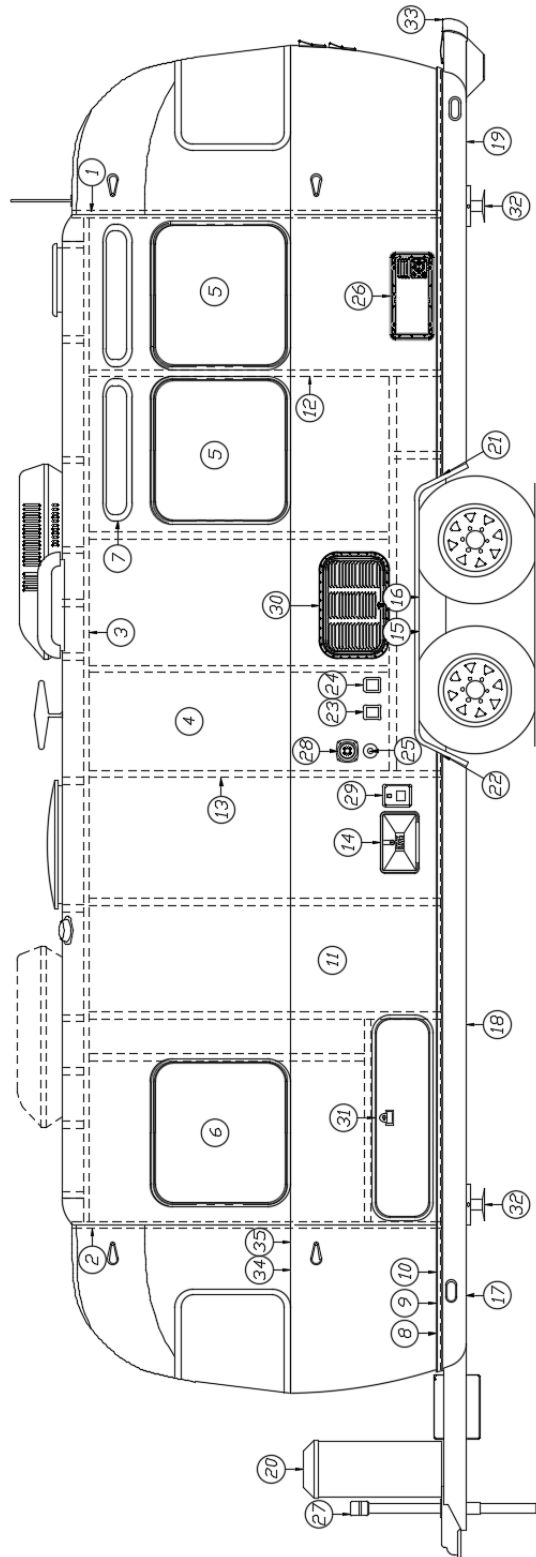

2018 GLOBETROTTER EXTERIOR SHELL

Wall, Roadside, 27FB

Parts Listed on Next Page