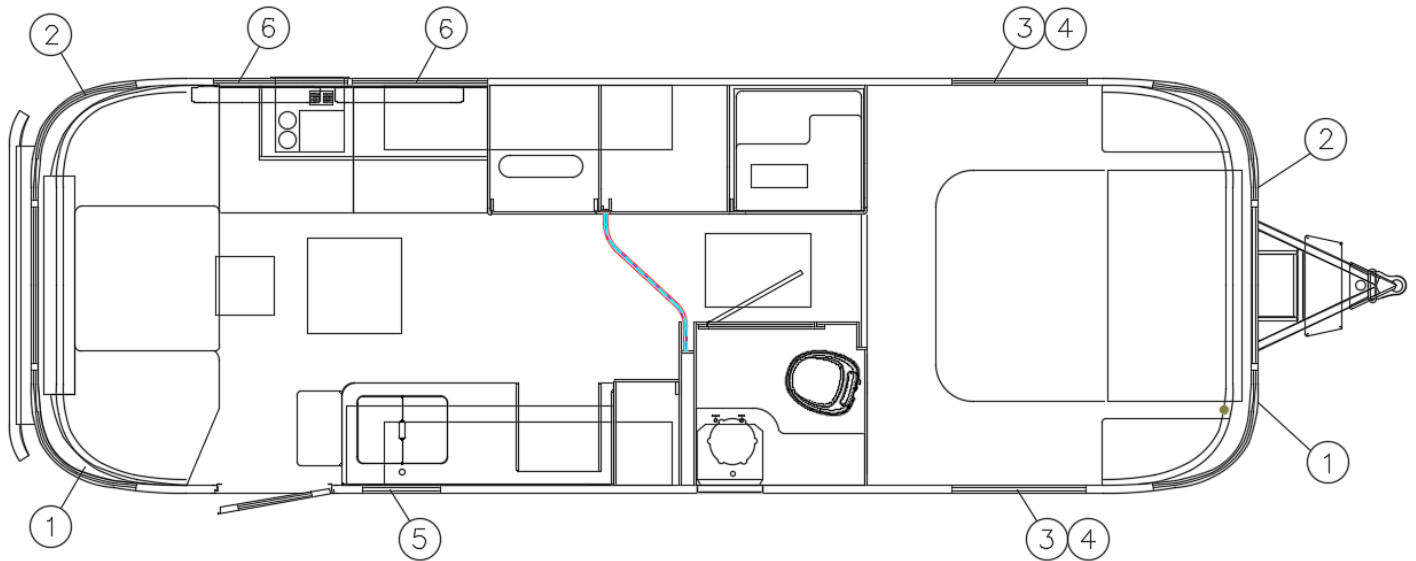

2018 GLOBETROTTER DRAPES AND SHADES

Drapes and Shades

115914

Window Coverings Install

1. 998240-01	Pleated drape, Front/rear wrap, RS
2. 998240-02	Pleated drape, Front/rear wrap, CS
3. 998240-03	Pleated drape, LH side
4. 998240-04	Pleated drape, RH side
5. 703700-05	Shade, Window rail, 19 x 34, Oceanair
6. 703700-04	Shade, Window rail, 29.75 x 34, Oceanair
704199-02	Shade, 31.25 x 9.5, 1" rail, Ash Grey
704120-01	Shade, Skylight, 14.5 x 22, Grey
704120-02	Shade, Skylight, 19.25 x 20, Grey