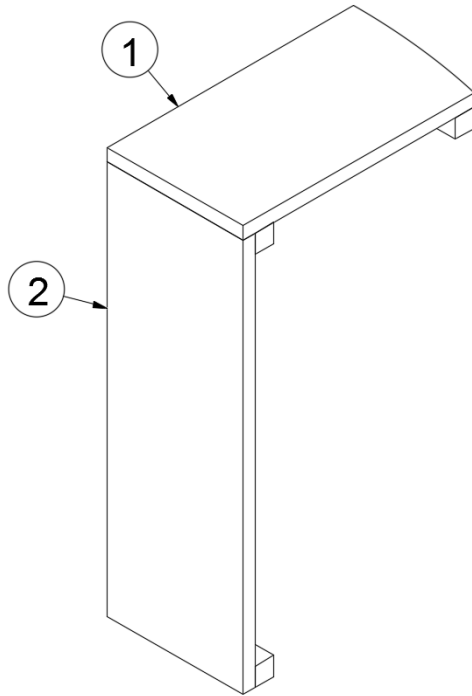

2018 GLOBETROTTER FURNITURE, BEDROOM

Bedroom Closeout

968357-40
968357-41

Bedroom Closeout, Dark Walnut
Bedroom Closeout, Natural Elm

1. 968357&000112BC
2. 968357&000212BC
365426-01
365429-01

Panel, 5.5 x 10
Panel, 5.5 x 16
Edgebanding, .63", Natural Elm
Edgebanding, .63", Black Walnut