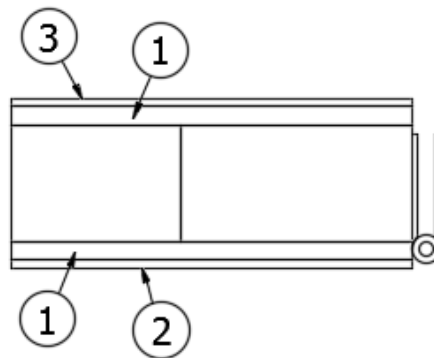

2018 GLOBETROTTER FURNITURE, LAVATORY

Bath Door with Porthole

968731

Bath Door w/Porthole

1. 801917-01
2. 968731&000201BE
3. 968731&000301BE
4. 371438
- 203761-02
6. 382523
- 380203-01
- 203333-02
9. 968731&0012B03

Panel, MDF, 26" x 76"

Laminate

Laminate

Bath door window

Trim, Bath door window

Door handle, Baldacci

Piano hinge

Glass only, Bath door window

Edgebanding, 1.25"