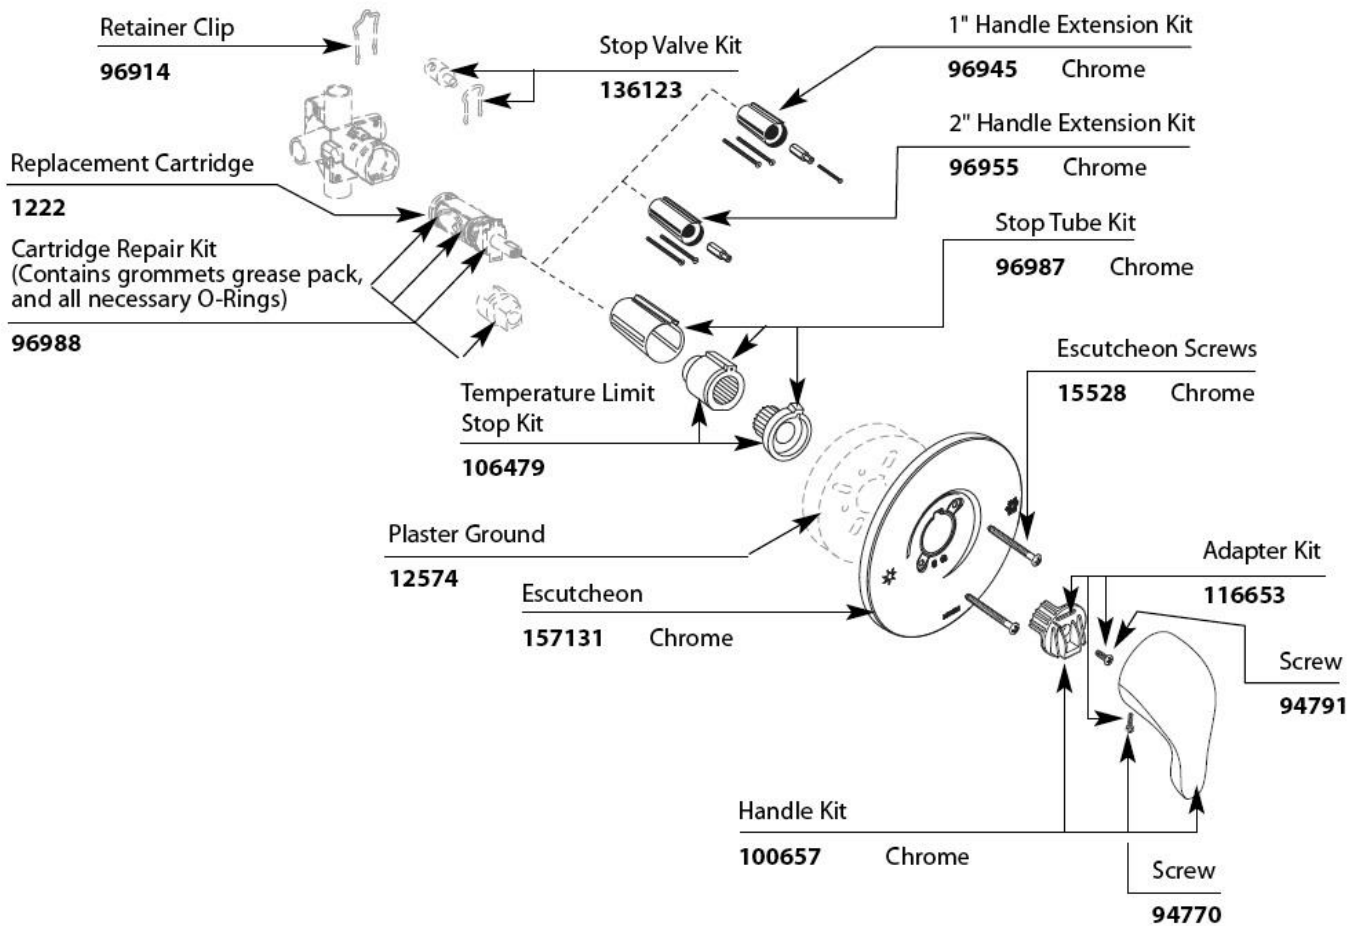

2018 GLOBETROTTER PLUMBING, FRESH WATER

Faucet, Shower

- 601829 Shower handle, Chrome
- 601358 Kit, Hand shower unit, Wall mount, Chrome
- 601358-100 Shower head
- 601358-101 Wall plate w/pin
- 601358-102 Swivel w/shower hook
- 601358-103 Swivel connector
- 601358-104 Shower supply elbow

*Numbers listed are Moen part numbers