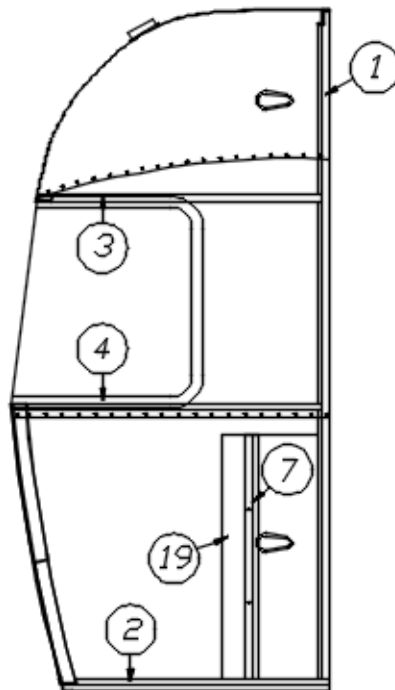

2018 GLOBETROTTER EXTERIOR SHELL

Front End, 27FB

Parts Listed on Next Page