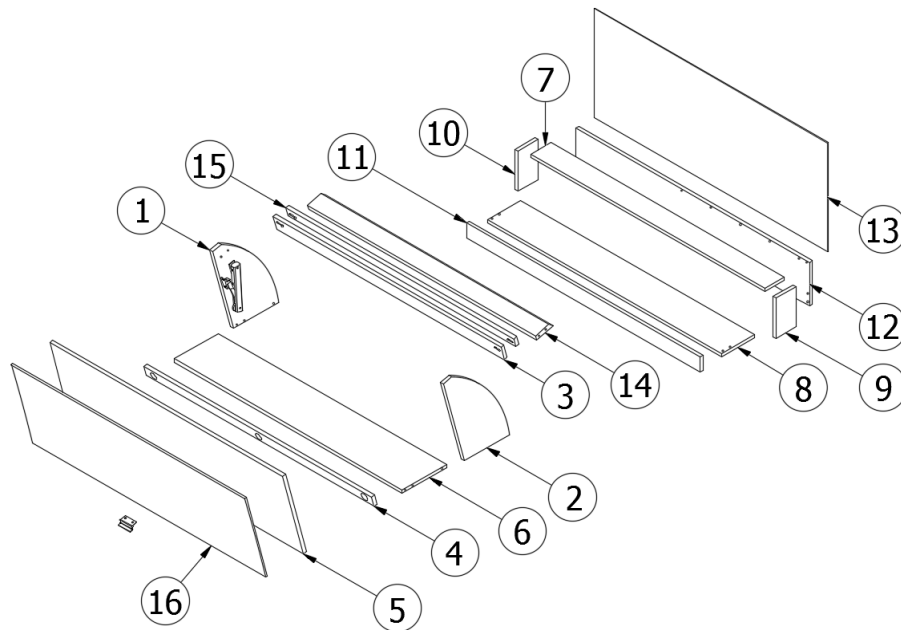

Edgebanding, 1.25"

2018 GLOBETROTTER FURNITURE, LAVATORY

Medicine Cabinet, 27FB

968574

Medicine Cabinet

1. 968574&000112CC	Panel, 11.29 x 13.56
2. 968574&000212CC	Panel, 11.29 x 13.56
3. 968574&000312CC	Panel, 2.25 x 39
4. 968574&000412CC	Panel, 1.63 x 39
5. 968574&000512CC	Panel, 13.88 x 39.88
6. 968574&000612CC	Panel, 39 x 7.56
7. 968574&000712BC	Panel, 3.42 x 40
8. 968574&000812BB	Panel, 5.67 x 40
9. 968574&000912BC	Panel, 3.42 x 6
10. 968574&001012BC	Panel, 3.42 x 6
11. 968574&001112BC	Panel, 2.25 x 40
12. 968574&001212BC	Panel, 6.5 x 40
13. 968574&001303CE	Panel, 16.25 x 40
14. 968574&002218CC	Panel, 3 x 39
15. 968574&002512CC	Panel, 1.38 x 39
16. 372203-33	Mirror, Safety glass, 14" x 40"
385940-02	Mirror pull, Chrome
382466-01	Lid stay, Compartment door
382466-02	Lid stay, Side bracket
382466-03	Lid stay, Door bracket
382159	Pivot hinge, Nickel
381228-02	Catch, Grabber door (5lb Pull)
968574&0017A01	Edgebanding, .63"
968574&0018B01	Edgebanding, .63"