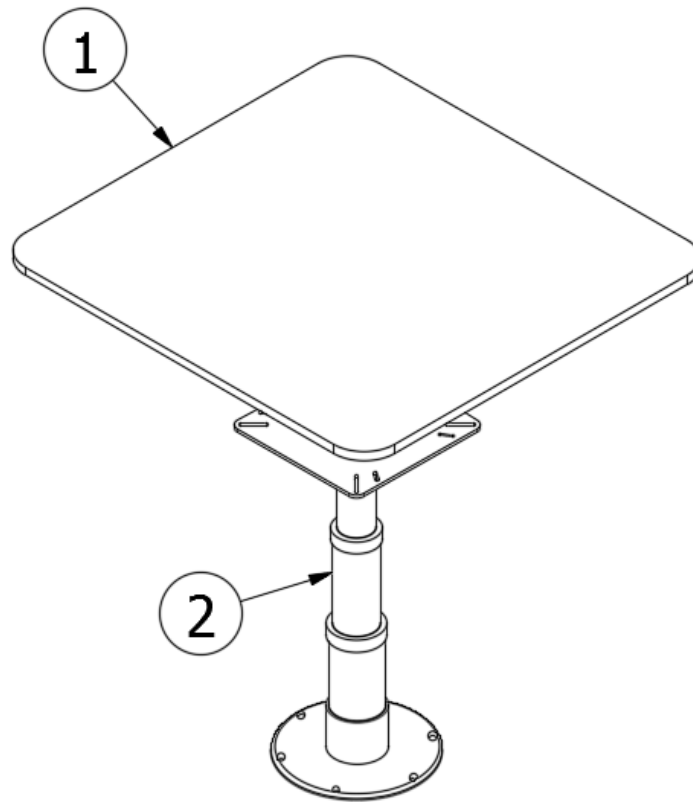

2018 GLOBETROTTER FURNITURE, LOUNGE

Dinette Table

968741

Dinette Table

- 1. 968741&000118PC
- 2. 382073-01
- 968741&0003B02

Panel, 35 x 36.5
Bracket, Pedestal table
Edgebanding, .94"

2018 GLOBETROTTER FURNITURE, LOUNGE