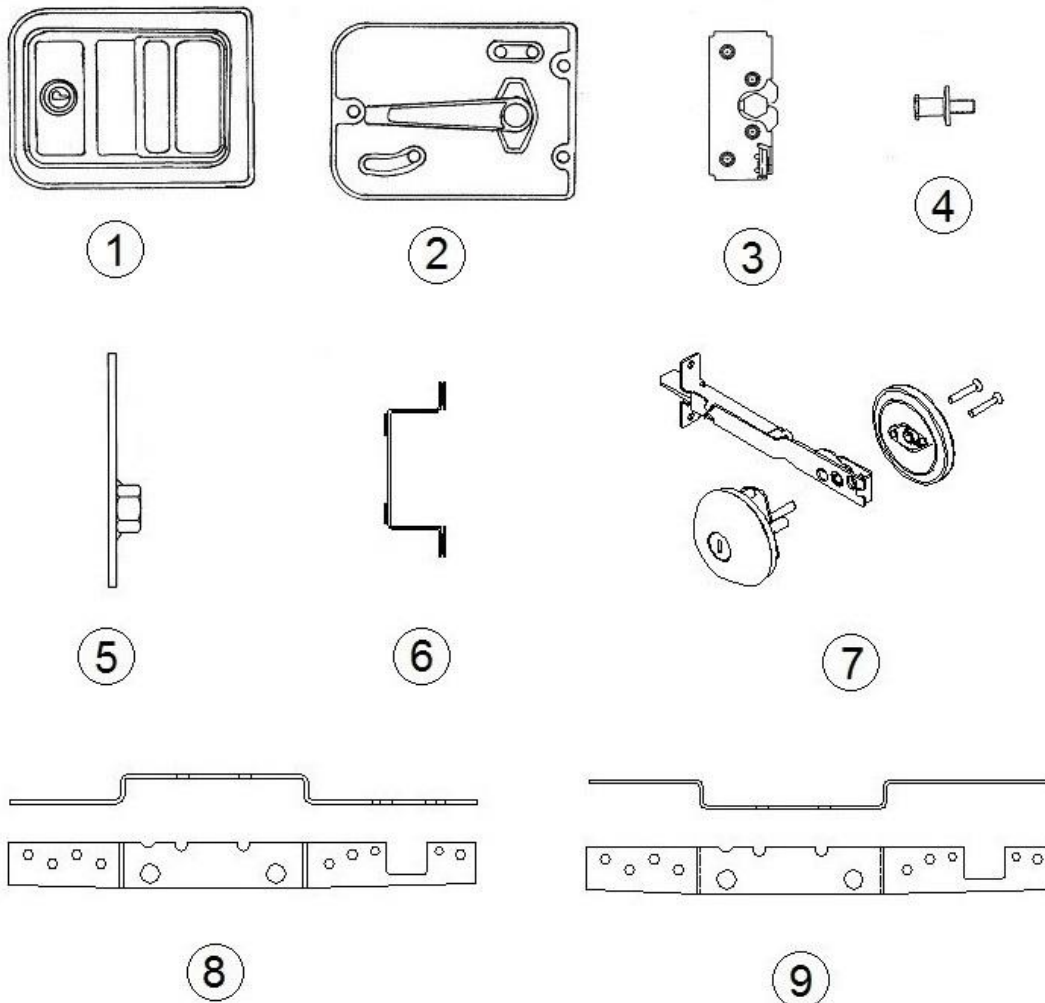

2018 GLOBETROTTER HARDWARE

Main Door Lock, Right Hand Hinge

- | | |
|--|---|
| <ul style="list-style-type: none"> 1. 381547-09 2. 381547-11 3. 381547-10 4. 381547-04 5. 381550 6. 115413 7. 382069 8. 382067 9. 382068 382069-100 381547-102 381547-08 385595 382122 | <ul style="list-style-type: none"> Main door lock, Outside housing Main door lock, Inside plate Double rotary latch, Main door lock Striker bolt w/washer, Main door lock Plate, Striker bolt Door hat section Deadbolt, Round, Trimark Outer reinforcement plate, RH/LH hinged door Inner reinforcement plate, RH hinged door Deadbolt key, Blank Main door key, Blank Screw package, Main door lock Pocket strike Key chain, Airstream logo |
|--|---|