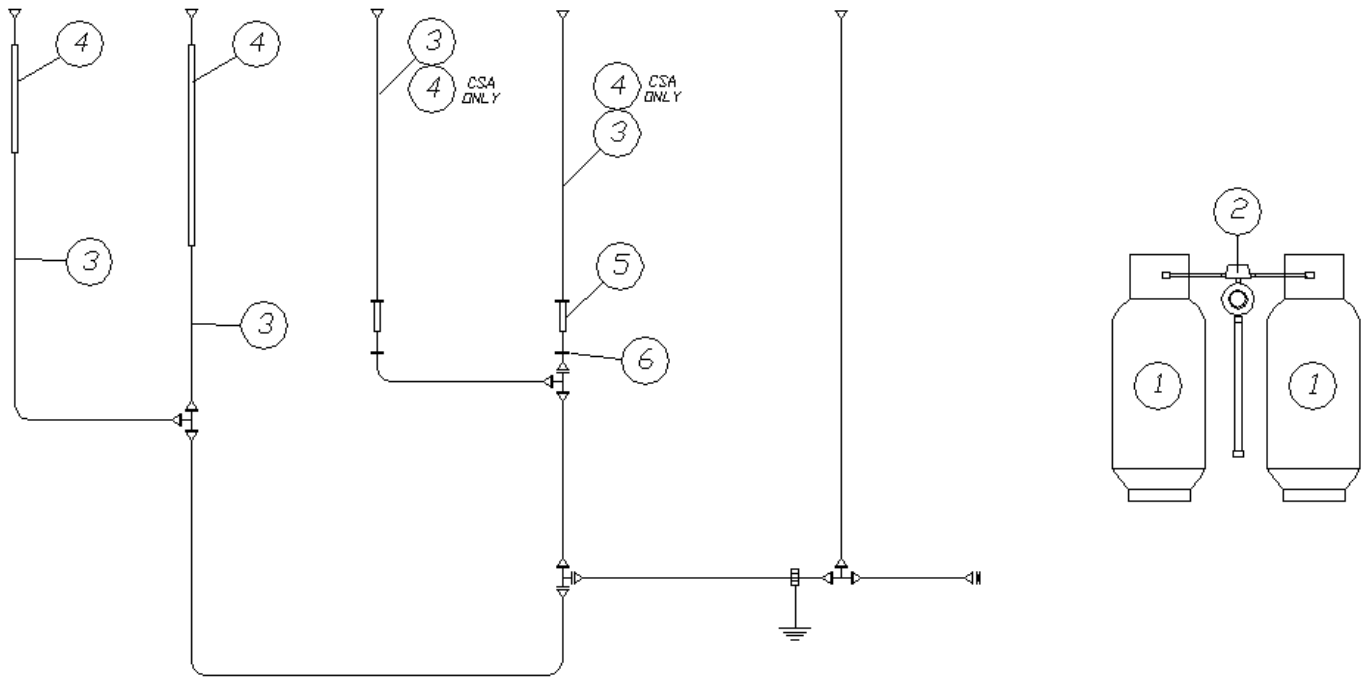

2018 GLOBETROTTER PLUMBING, LPG SYSTEM

LPG System, 27FB

943669

LPG System

1. 601710-01	LP cylinder, Steel
2. 602332-03	Cavanaugh gas regulator w/two 11" pigtails
3. 600008	Tubing, 3/8" OD, Copper
4. 601698-01	E-Pex tubing, 1/2"
5. 380887	Floor grommet
6. 380886	Underbelly grommet
602332-05	48" LP hose, 3/8" x 1/2" female flare
340085-05	Clamp, 5/8" Dia
600238	Flare union, 3/8"
600435	Forged flare nuts, 3/8"
381613	Plastisol cover, LP wing handle