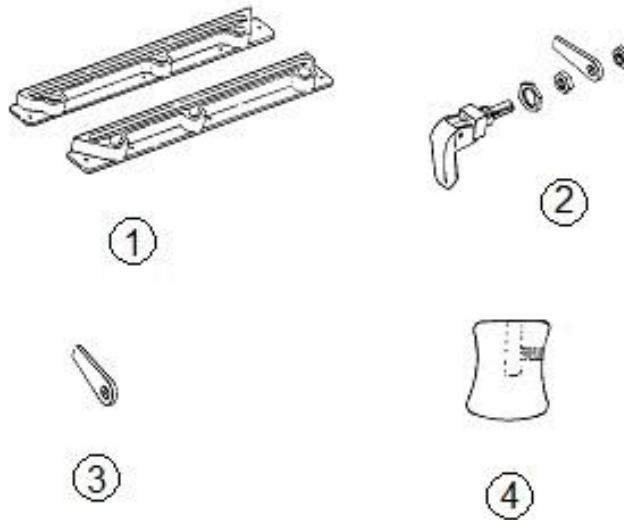

2018 GLOBETROTTER HARDWARE

Window Hardware

1. 382360	Window guide, RH
382359	Window guide, LH
2. 382367-01	Lower window latch, Chrome
195467-05	Lower window latch, Red
3. 115776	Lock paw, Window latch assembly
4. 380230-03	Knob, Window arm, Silver
380230-04	Knob, Window arm, Red
1101-0011	Bracket, LH window striker
1101-0012	Bracket, RH window striker
382116-03	Cap-Screw Rubber 5/32 X .5'