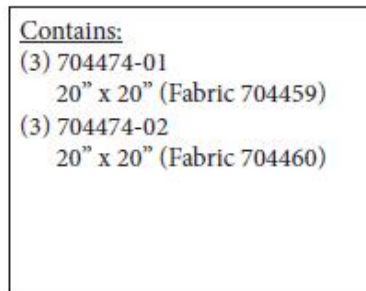

Upholstery name: Hitch, Alloy

Upholstery #: 704456

Usage: Seat back, head board

Pillow Kit #: 704474

Contains:

- (3) 704474-01
20" x 20" (Fabric 704459)
- (3) 704474-02
20" x 20" (Fabric 704460)

Bedding Kit #: 704473