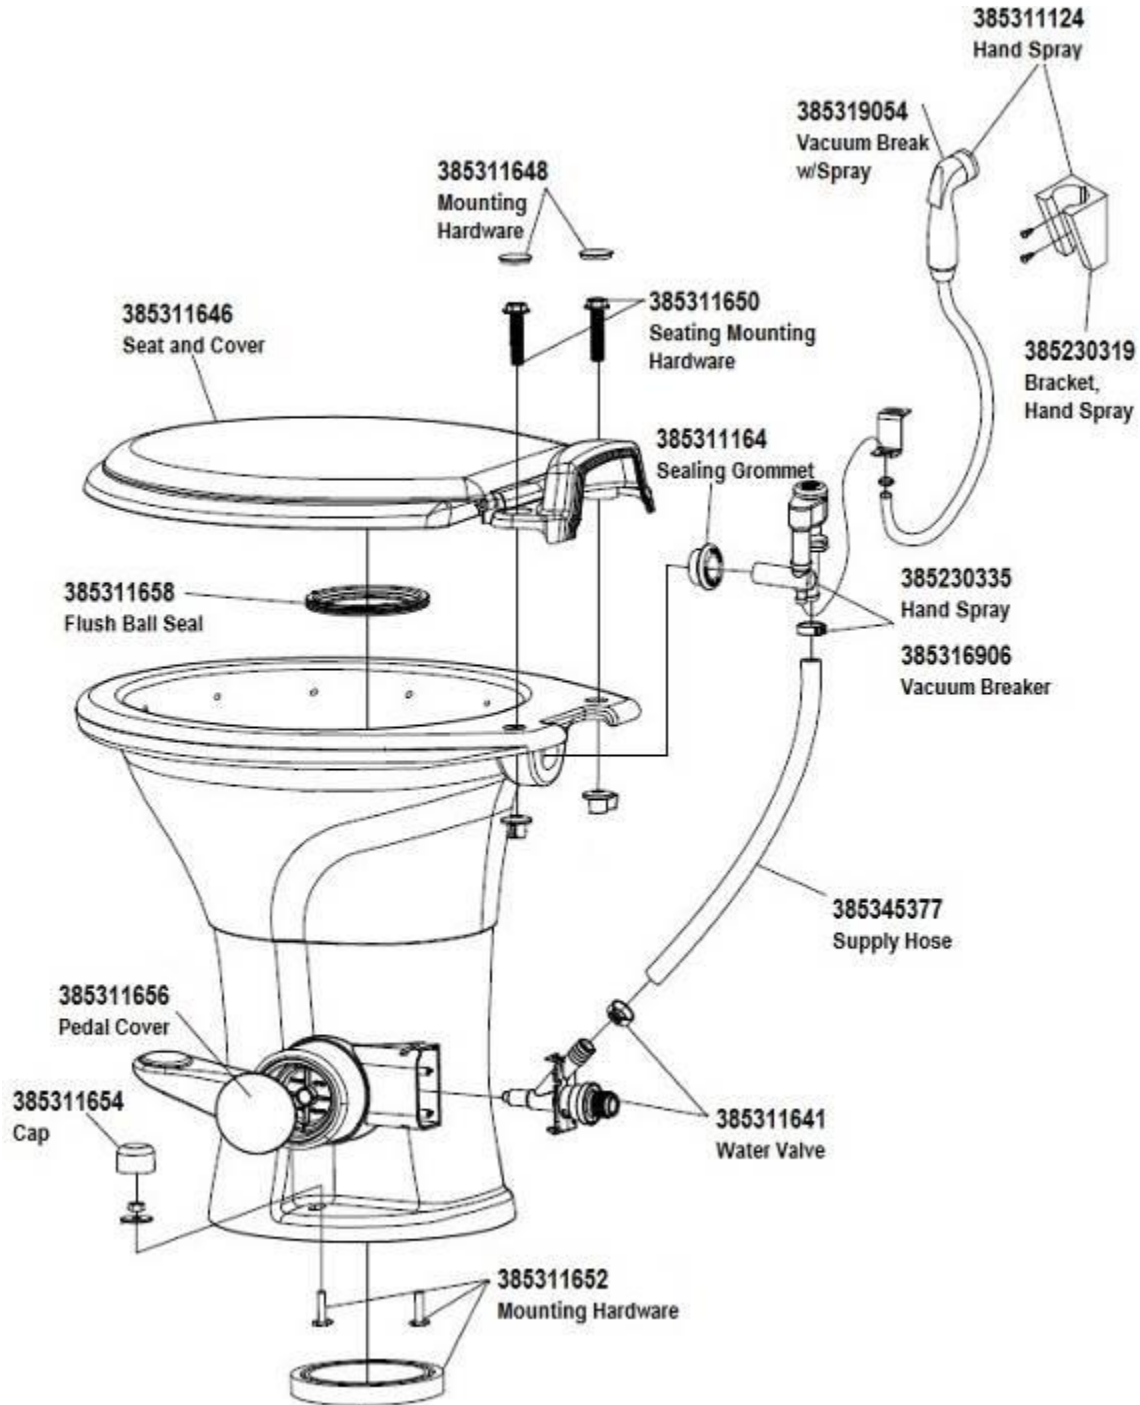

2018 GLOBETROTTER PLUMBING, TOILET

Toilet

690621 Toilet, China, Dometic
601266 Toilet flange, Slip fit
602137 Shut off valve

Parts listed are Dometic part numbers

2018 GLOBETROTTER SEALERS AND GASKETS

Sealers