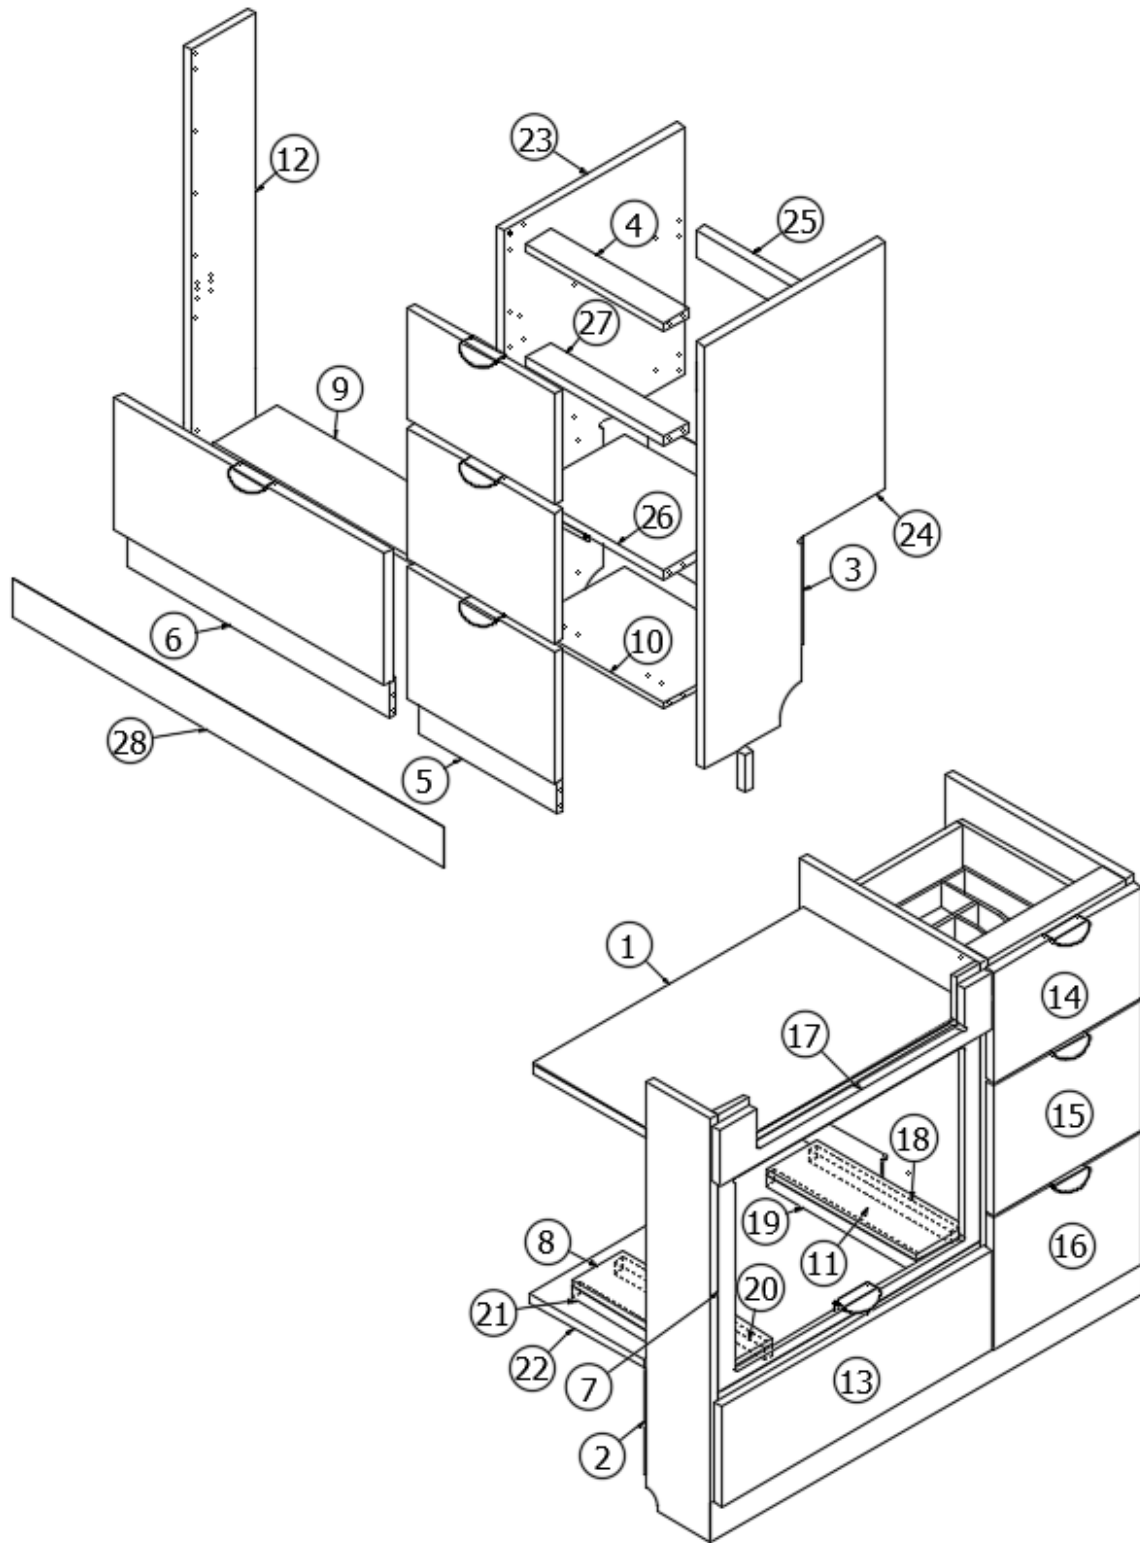

2018 GLOBETROTTER FURNITURE, GALLEY

Galley, Convection Microwave Cabinet, 27FB

Parts Listed on Next Page