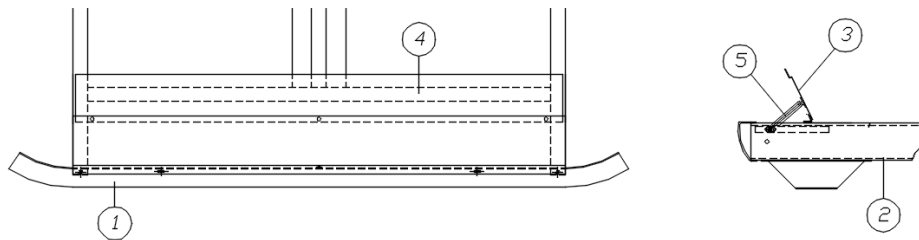

2018 GLOBETROTTER CHASSIS

Stabilizing Jacks

401027-04	Kit, Power stabilizer jack
401027-01	Stabilizer jack, Each
401027-03	Footpad, Stabilizer jack
401027-05	Power stabilizer jack w/motor
401027-06	Add on bracket/motor kit
401021	Crank handle

Power Jack

400961-04-BOX	Power jack, Atwood
400961-03	Power jack drop foot
400961-02-100	Crank handle, Manual
400961-04-100	Lower cover

Hose Carrier

602619-02	EZ hose carrier, 64", Black

Underbelly

101131-02	Underbelly wrap, .024 x 22.5, Black
115684	Underbelly, Aluminum, .035 x 65.75

Cross Car Electrical Raceway

453296	Crosscar electrical raceway

Bumper and Storage

1. 411054	Rear bumper
2. 453538	Bottom, Hose compartment
3. 453497-01	Lid, Rear hose carrier, Black
4. 114849-06	Aluminum sheet, .06" x 36" x 8', Black
5. 380024	Arms support, RH
380203-02	Piano hinge
382456	Swell latch
112671-19	Vinyl- Compartment Liner