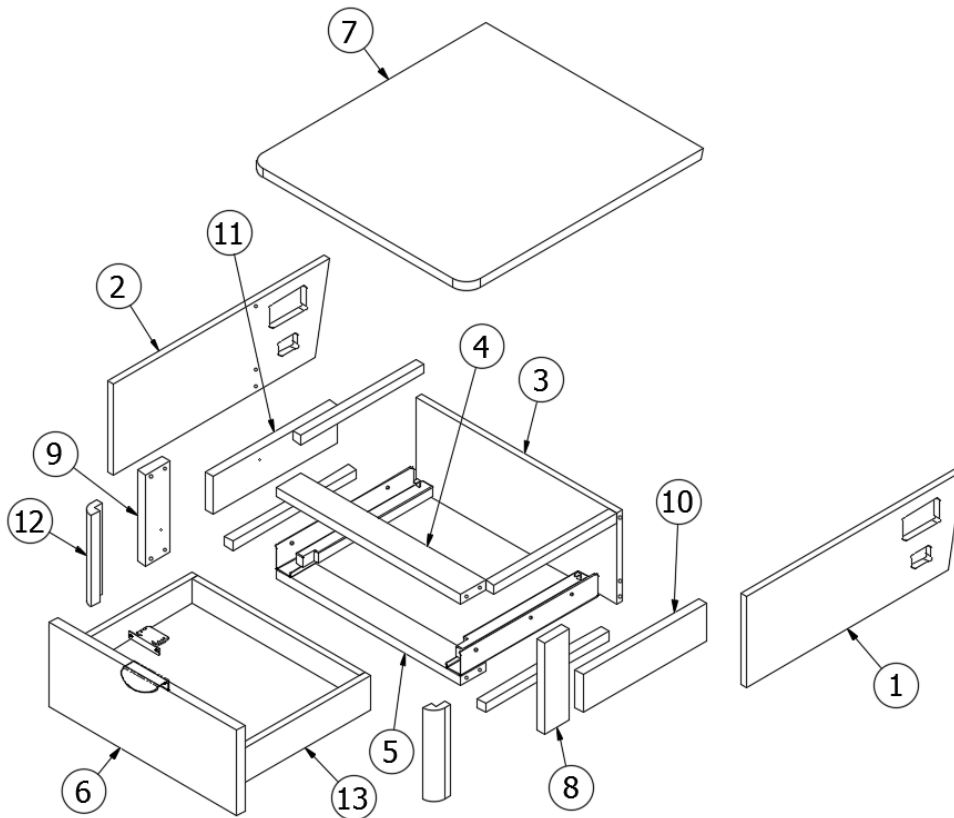

2018 GLOBETROTTER FURNITURE, BEDROOM

Nightstand, Twin, 27FB

968773

Center Nightstand

1. 968773&000112BC	Panel, 19.88 x 7.25
2. 968773&000212BC	Panel, 19.88 x 7.25
3. 968773&000312CC	Panel, 18.5 x 7.25
4. 968773&000418CC	Panel, 2.25 x 17
5. 968773&000518CC	Panel, 2.25 x 17
6. 968773&000618BC	Panel, 17.25 x 6.75
7. 968773&000718JC	Panel, 20 x 21.83
8. 968773&001918CC	Panel, 2.25 x 7.25
9. 968773&002018CC	Panel, 2.25 x 7.25
10. 968773&002118CC	Panel, 3 x 11.38
11. 968773&002218CC	Panel, 3 x 11.38
12. 968773&0023T06A	Corner trim, 90°, 1" radius
13. 968021-12	Drawer box, 2.75 x 16.38 x 12
382521	Handle, Tab pull, Chrome
381228-02	Catch, Grabber door (5lb Pull)
968773&0018B02	Edgebanding
382203-02	Drawer slide, Self-close, 12"
382203-06	Clips, Front fixing