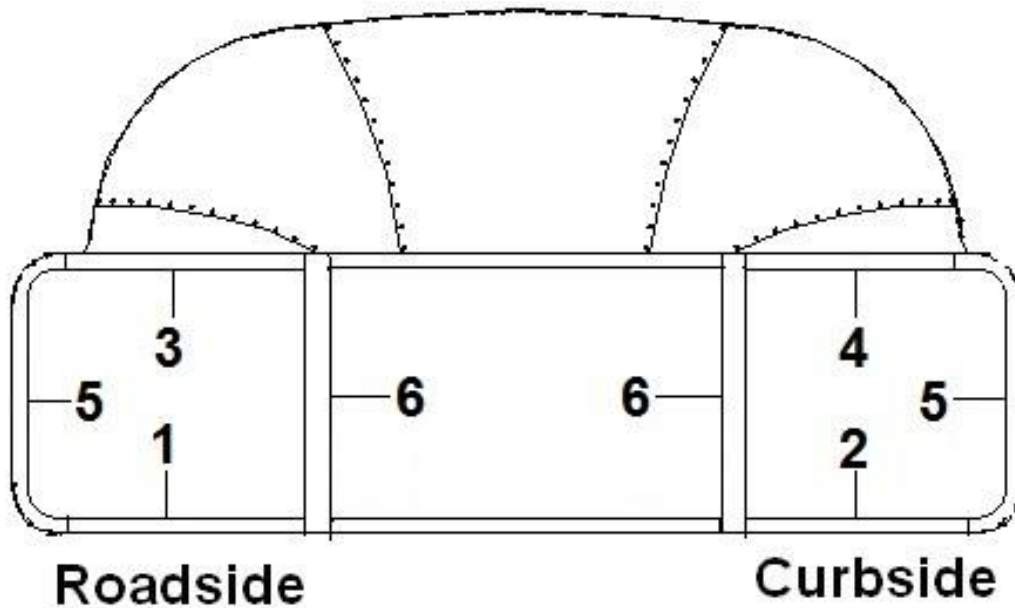

2018 GLOBETROTTER WINDOWS, SCREENS

Window Trim

372269	Trim ring, Inner support, 30"
372270	Trim ring, Inner support, 18"
372267	Trim ring, 30" stack window, Clear
372268	Trim ring, 18" stack window, Clear
203225-01	Trim, Gray flexible

Panoramic Window Trim

1. 201579-02	Trim ring, Lower, Gray
2. 201580-02	Trim ring, Lower, Gray
3. 201581-05	Trim ring, Upper, Gray
4. 201581-06	Trim ring, Upper, Gray
5. 201578-02	End cap, Trim ring Gray
6. 110900-01	Trim formed, Aluminum, RH/LH
203225-01	Trim lok, Gray .75"