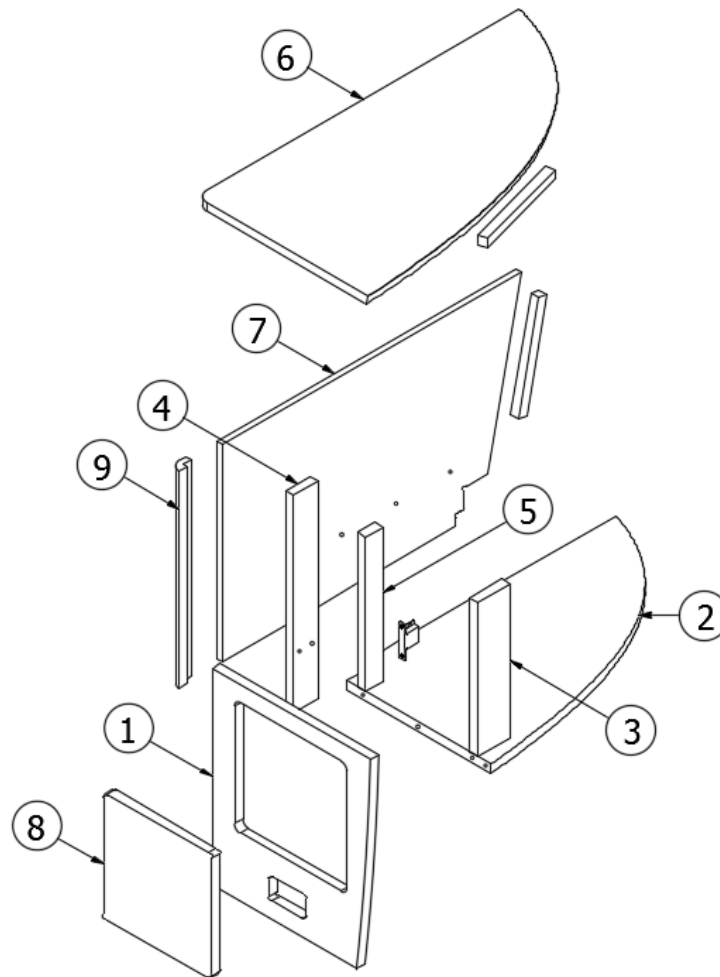

2018 GLOBETROTTER FURNITURE, BEDROOM

Nightstand, RH, 27FB

968727

RH Nightstand

1. 968727&000118BC	Panel, 14.69 x 17.38
2. 968727&000218CC	Panel, 14.13 x 25.7
3. 968727&000318CC	Panel, 3 x 12.38
4. 968727&000418CC	Panel, 2.25 x 17.38
5. 968727&000518CC	Panel, 1.63 x 12.38
6. 968727&000618BC	Panel, 16.01 x 30
7. 968727&000712BC	Panel, 27.74 x 17.38
8. 968727&000818BC	Panel, 10 x 10.07
9. 968727&0009T06A	Corner trim, 90°, 1 radius
382522	Pull, New Haven
381607-11	Hinge, Self-close
381228-02	Catch, Grabber door, (5lb Pull)
968727&0017B02	Edgebanding