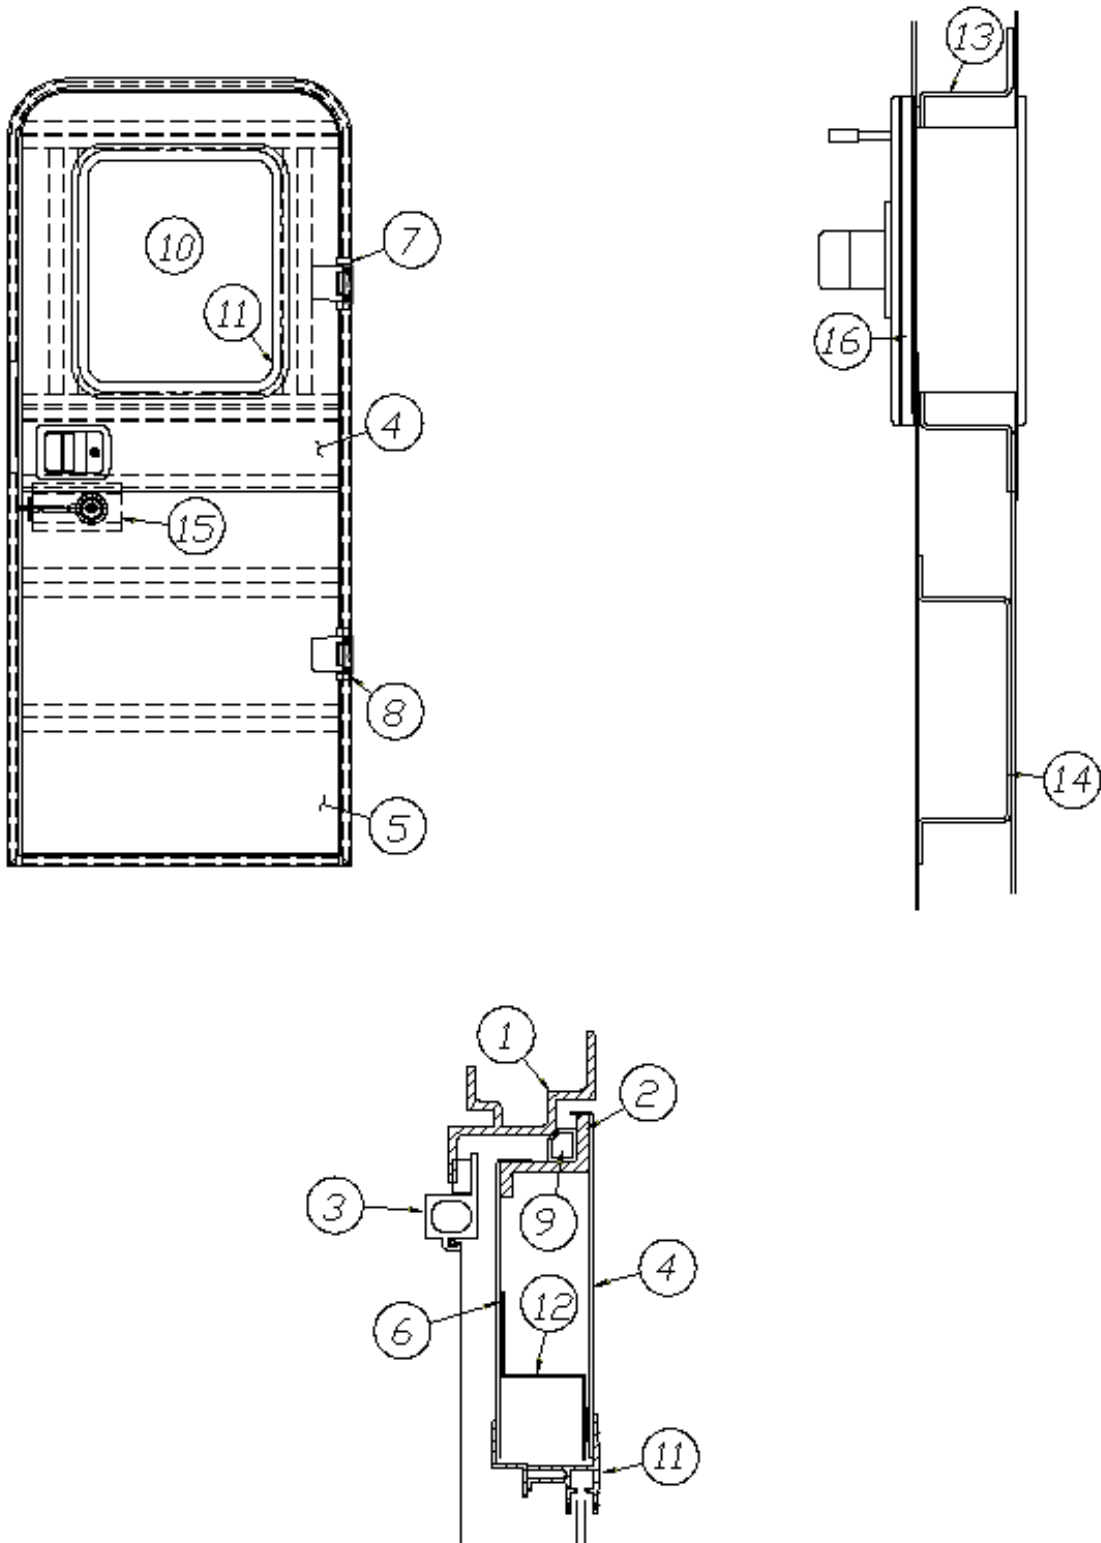

2018 GLOBETROTTER DOORS, EXTERIOR

Main Door, RH Hinge

Parts Listed on Next Page