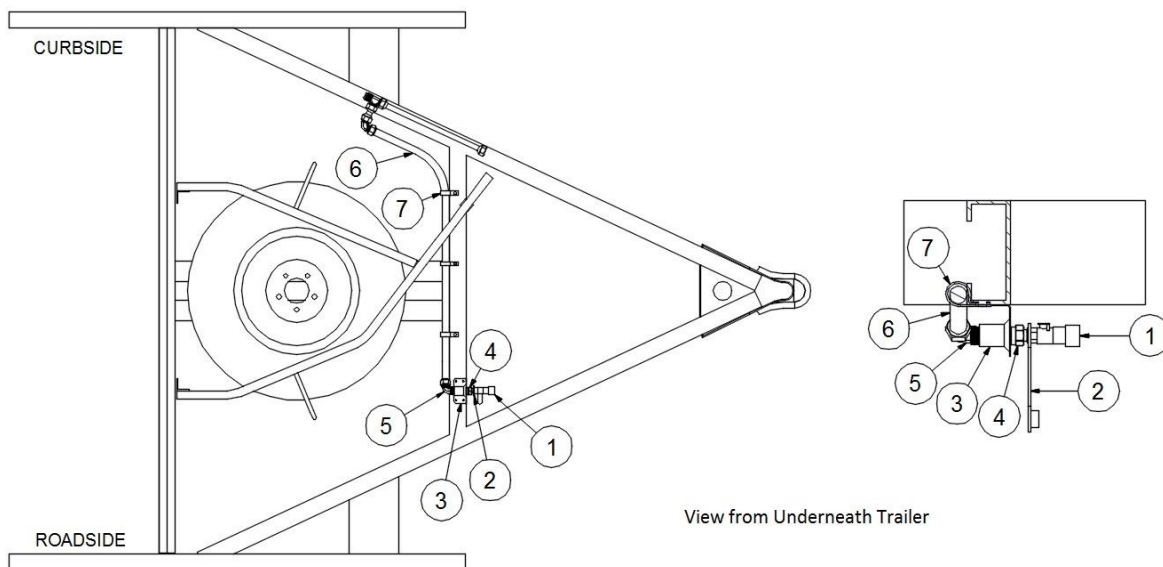

2018 GLOBETROTTER PLUMBING, LPG SYSTEM

LPG Tank and Cover

601710-01	LP cylinder, Steel
921246-01	LP tank cover, Black
602332-03	Cavanaugh gas regulator w/two 11" pigtails
602332-01	Wing nut
602332-02	Black pan
602332-05	48" LP hose, 3/8" x 1/2" female flare
602332-06	Hold down
602332-07	Z-bracket for regulator
381613	Plastisol cover, LP wing handle
115289-05	Cross bar, LP bottle cover, 5.31"
200841-02	Lid, LP tank cover
382562	Latch, Rubber
382562-01	Keeper, Rubber latch

Exterior Propane Port

112008 Exterior Propane Port

1. 602109-01	Coupler, Quick disconnect
2. 602109-03	Dust plug
3. 454901	Bracket, LP quick disconnect port
4. 602286	Nipple, 1/2" MNPT, 1/4" MNPT
5. 602313	Fitting, 1/2" MPT x 1/2" FLR, 90°
6. 602315	LP hose, 1/2" FLR SWV, 36"
7. 340085-07	Clamp, Loop, Steel w/rubber, 1"
201267-11	Conduit, Convolved, 1" Dia.
386250	Label, LPG service port