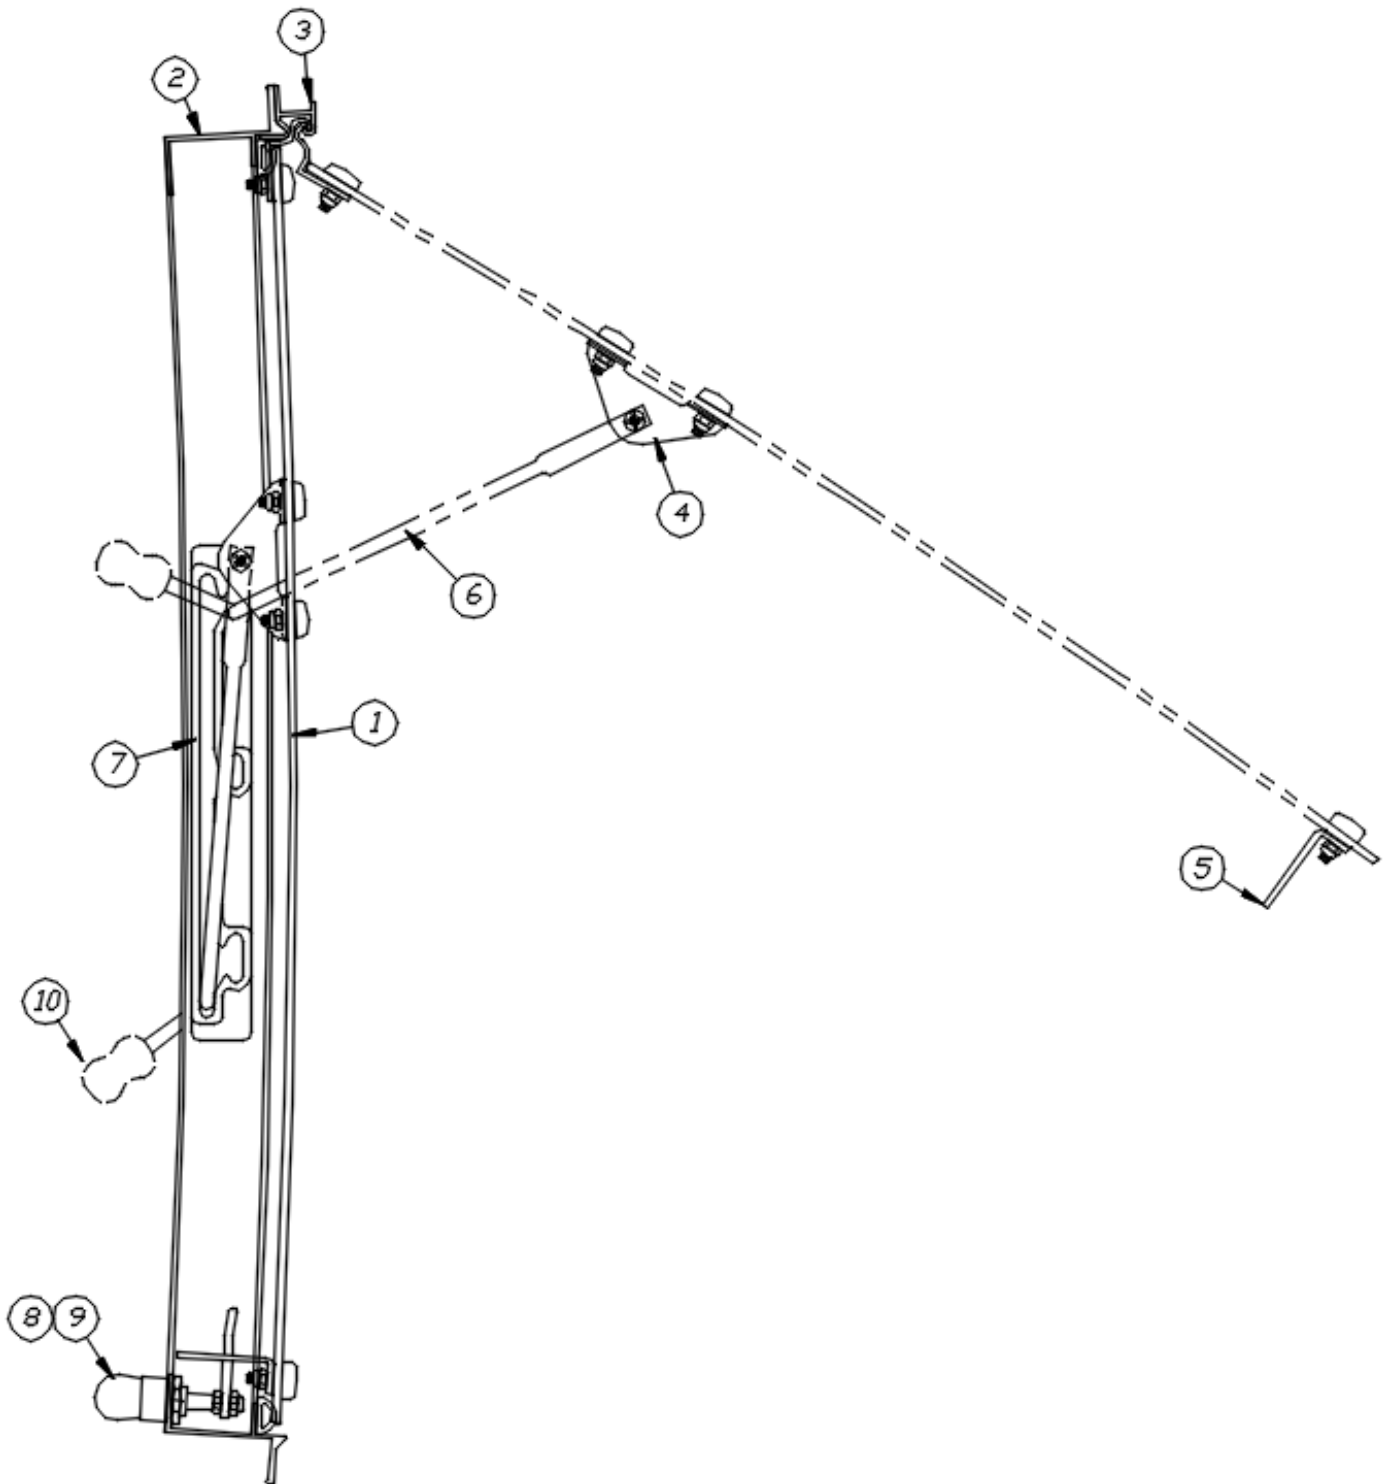

2018 GLOBETROTTER WINDOWS, SCREENS

Window Parts Diagram

Parts Listed on Next Page

2018 GLOBETROTTER WINDOWS, SCREENS

Window Parts Diagram

371324-02	Window, 30", Opening
371380	Window, 30" tall, Opening
1. 195510-07	Glass assembly, 30" opening window
195510-93	Glass assembly, 30" tall window
2. 371447-02	Frame assembly, 30" window
371447-01	Frame assembly, 30" tall window
3. 371448-06	Extrusion, Window hinge eyebrow, Fixed, 30" window
371448-05	Extrusion, Window hinge eyebrow, Fixed, 30" window, Tall
4. 114478	Bracket, Window prop
5. 114479-01	Bracket, Window closer, RH
114479-02	Bracket, Window closer, LH
6. 382362	Opening arm, RH
382361	Opening arm, LH
7. 382360	Window guide, RH
382359	Window guide, LH
8. 382367-01	Latch assembly, Chrome
382367-02	Latch assembly, Egress, Red
9. 115780-01	Handle, Chrome
195467-05	Handle, Red
10. 380230-03	Knob, Window arm, Silver
380230-04	Knob, Window arm, Red
115776	Lock paw, Window latch
115770	Hinge stop
115778	Latch body, Zinc die cast
115779	Latch shaft
310030	Drive lock pin, 5/32 x 5/8