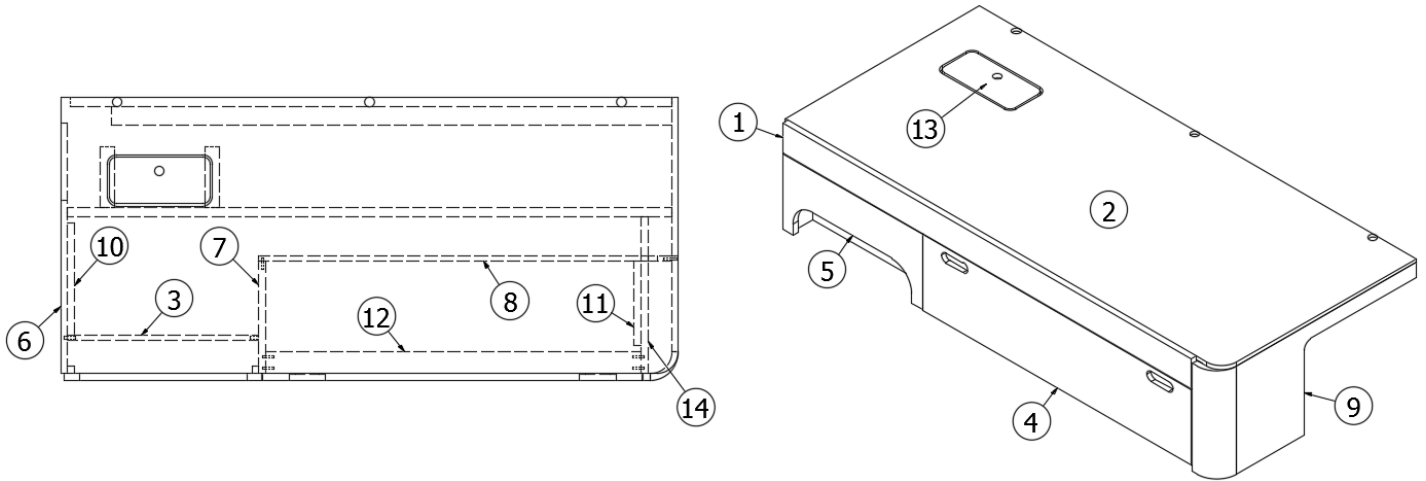

2018 GLOBETROTTER FURNITURE, LOUNGE

Sofa, 27FB

968740

Sofa Assembly

1. 968738	Sofa bed
2. 968740&000212CE	Panel, 29.5 x 66.19
3. 968740&000312BC	Panel, 20.5 x 5
4. 968740&000418BC	Panel, 9.88 x 40.63
5. 968740&000518BC	Panel, 9.88 x 21.13
6. 968740&000618BC	Panel, 14.13 x 26.75
7. 968740&000718BC	Panel, 10.13 x 12
8. 968740&000812CC	Panel, 10.13 x 44.19
9. 968739	Sub assembly, Right radius
10. 968740&001018CC	Panel, 2.25 x 12
11. 968740&001118CC	Panel, 2.25 x 9
12. 968740&001518CC	Panel, 2.25 x 40.19
13. 968740&002512CE	Panel, 10.75 x 5
14. 968740&002918CC	Panel, 16.75 x 14.13
381775	Drawer pull
381072-01	Hinge 3" x 2", Fixed pin
381228-02	Catch, Grabber door (5lb Pull)
203439	Storage box, 17 x 11.13 x 6.38
382057	Knockdown
382057-04	Cap, Knockdown, White
968740&0019B02	Edgebanding, .94"
968740&0020B01	Edgebanding, .63"