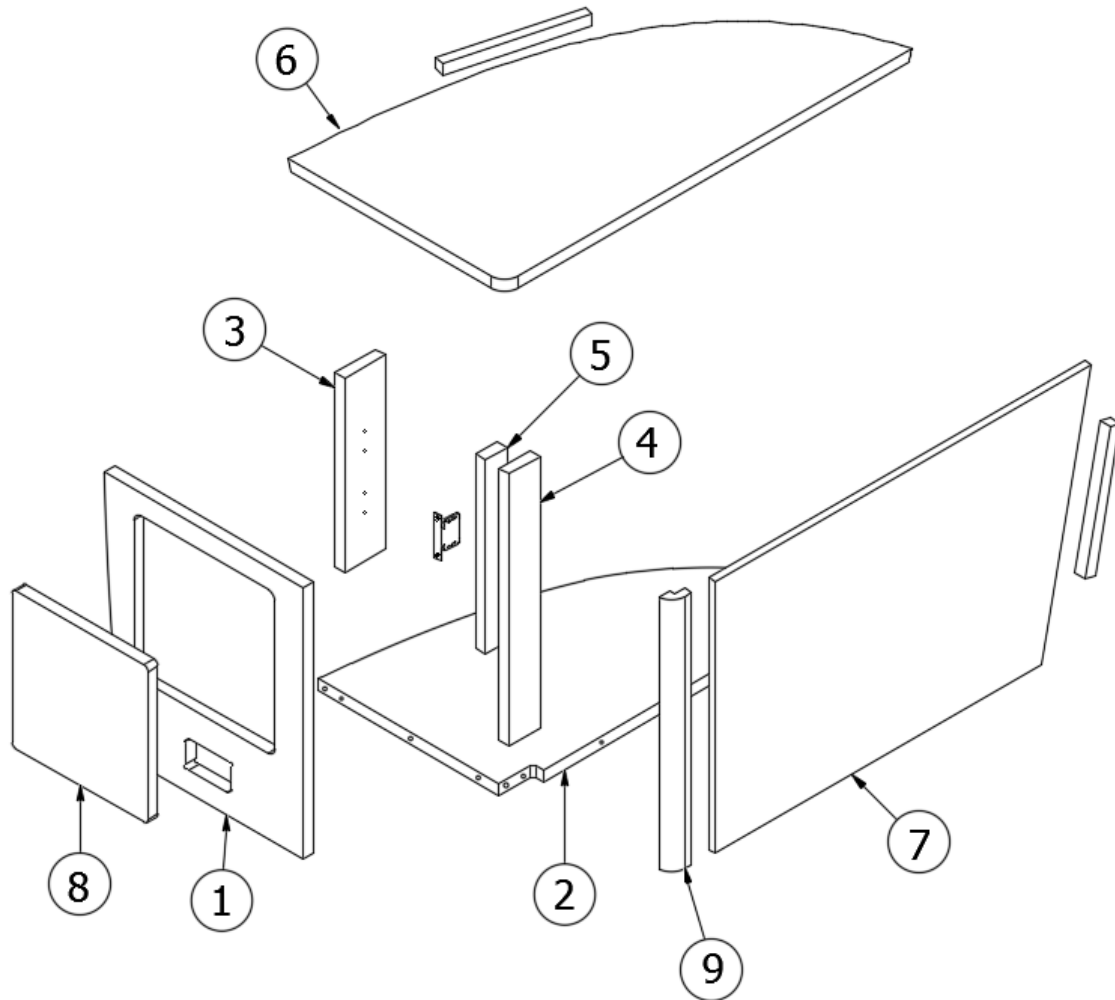

2018 GLOBETROTTER FURNITURE, BEDROOM

Nightstand, LH, 27FB

968726

LH Nightstand

1. 968726&000118BC	Panel, 14.69 x 17.38
2. 968726&000218CC	Panel, 14.13 x 25.7
3. 968726&000318CC	Panel, 3 x 12.38
4. 968726&000418CC	Panel, 2.25 x 17.38
5. 968726&000518CC	Panel, 1.63 x 12.38
6. 968726&000618BC	Panel, 16.01 x 30
7. 968726&000712BC	Panel, 27.74 x 17.38
8. 968726&000818BC	Panel, 10 x 10.07
9. 968726&0009T06A	Corner trim, 90°, 1 radius
382522	Pull, New Haven
381607-11	Hinge, Self-close
381228-02	Catch, Grabber door, (5lb Pull)
968726&0017B02	Edgebanding