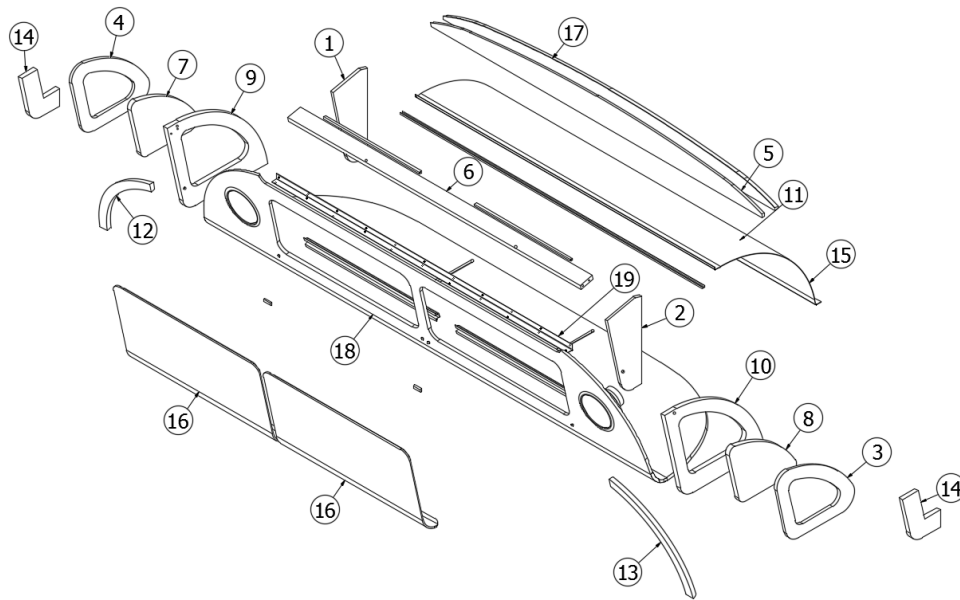

2018 GLOBETROTTER FURNITURE, BEDROOM

Roof Locker, Front Endliner, 27FB

968691

Front End Roof Locker

1. 968691&000112CC	Panel, 6.79 x 15.44
2. 968691&000212CC	Panel, 6.79 x 15.44
3. 968691&000312CC	Panel, 12.6 x 15.37
4. 968691&000412CC	Panel, 12.6 x 15.37
5. 968691&000512GE	Panel, 4.55 x 65.75
6. 968691&000618CC	Panel, 2.5 x 58
7. 968691&000718CC	Panel, 10.78 x 14.53
8. 968691&000818CC	Panel, 10.78 x 14.53
9. 968691&000918CC	Panel, 16 x 19.94
10. 968691&001018CC	Panel, 16 x 19.94
11. 114812	Aluminum angle, 1 x 1
12. 801596-02	Backer, LH
13. 801596-03	Backer, RH
14. 801710	Divider support
15. 114879-238	Pan, WB front
16. 802245-0041	Overhead door assembly, Natural Elm
802245-0040	Overhead door assembly, Dark Walnut
17. 801596-01	Backer, WB center
18. 802259&000112GK	Face, Bedroom endliner
19. 115958	Header bracket, 1" x 1"
968691&0028T02A	Reverse cove molding, White
968691&0029T01A	T-molding, Flexible poly
381607-14	Hinge, Self-close
382525-01	Ball stud mounting bracket
382525-02	Mounting bracket, 90°
382525-04	Black carbon steel gas spring, 10 LB
513297-19	Kit, Luna light and track, 19"
513333-60	Kit, Luna light and plastic track