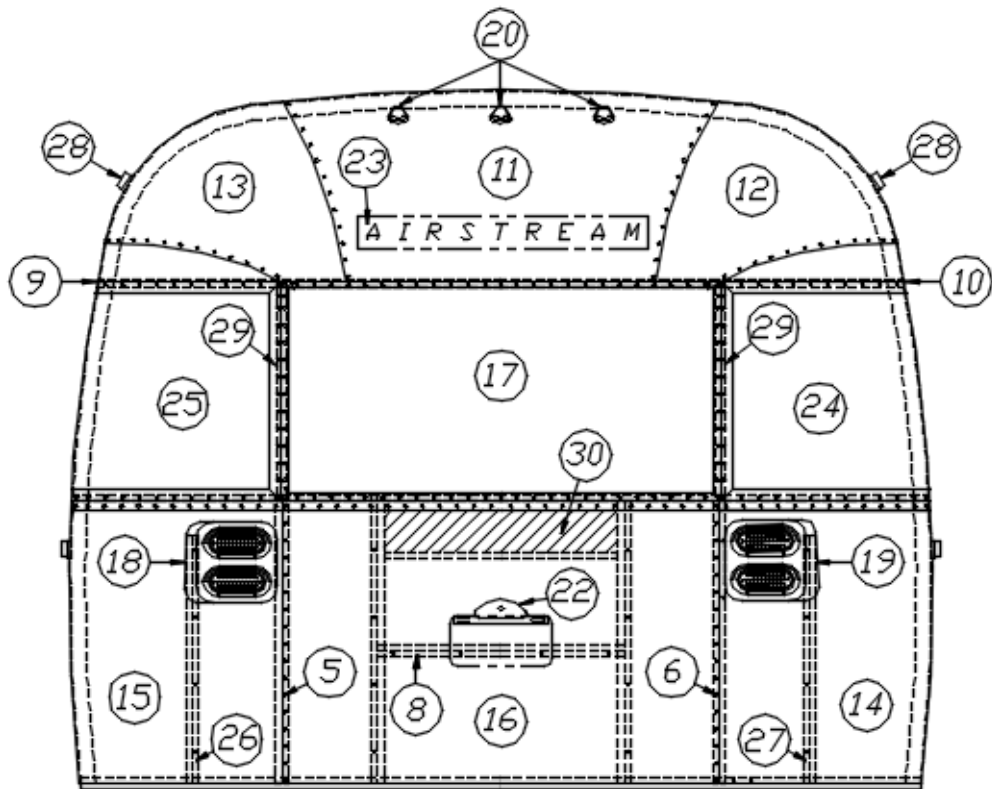

2018 GLOBETROTTER EXTERIOR SHELL

Aft End, 27FB

Parts Listed on Next Page