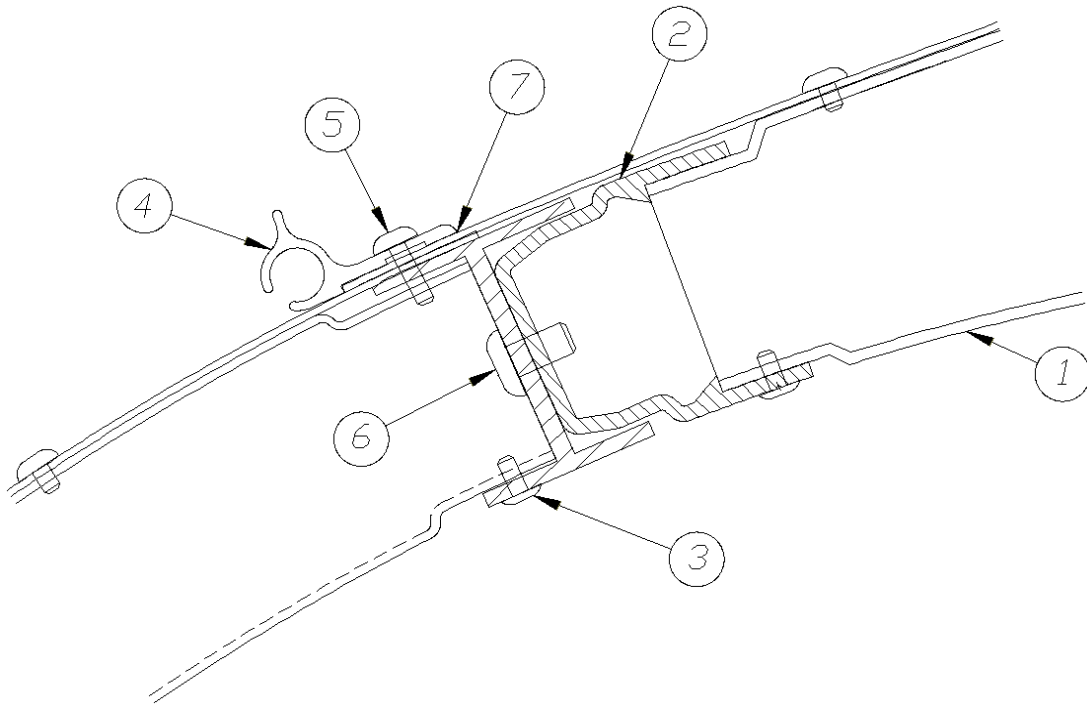

2018 GLOBETROTTER EXTERIOR SHELL

Roof

923340SGL

Roof Assembly

1. 115586	Roof bow, WB
2. 114987-01	Extrusion, Roof corner
3. 330127-03	Rivet, 1/8", (Mill) AD43ABS
4. 114290-01	Extrusion, Awning/drip rail, 197"
5. 325003-03	Rivet, 1/8 x 7/16, White
6. 330139-01	Rivet, 1/4", Magnalok SS
7. 365330-05	Adseal, Awning rail, 10.3oz tube
115727-238	Aluminum sheet, .032" x 72" x 238", White
115727-262	Aluminum sheet, .032" x 72" x 262", White
115571	Z-rib, 3", WB
115593	Transition cap, Stretched formed, WB