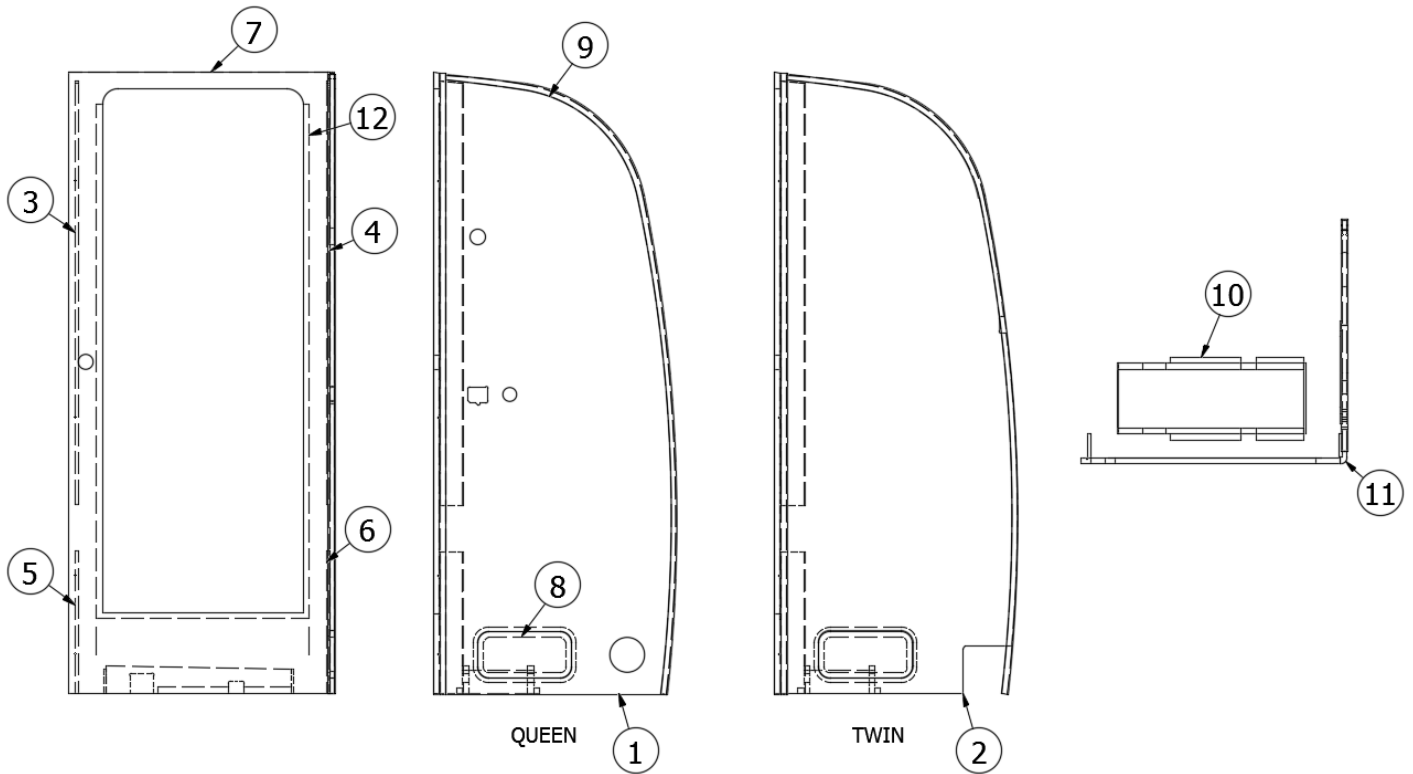

2018 GLOBETROTTER FURNITURE, LAVATORY

Shower Compartment, 27FB

968728
968728-01

Shower Compartment, Queen
Shower Compartment, Twin

1. 968728&000112BC	Panel, 29.25 x 78.52, Queen
2. 968728&010212BC	Panel, 29.25 x 78.52, Twin
3. 968728&000312CC	Panel, 3 x 53.79
4. 968728&000412CC	Panel, 3 x 53.79
5. 968728&000512CC	Panel, 3 x 18
6. 968728&000612CC	Panel, 3 x 18
7. 968728&000718BC	Panel, 32.5 x 78.81
8. 968728&000818BC	Panel, 11.94 x 5.94
9. 968728&0010T03B	Extrusion, Plastic, .5"
10. 961916-01	Shower stand
11. 968728&0013T06A	Corner trim, 90°, 1" radius
203081-02	Shower stall, 2 piece fiberglass, White
703989-01	Shower door, Brushed Nickel
968728&0017T05B	T-molding, Flexible plastic, 13/16
968728&0016B02	Edgebanding