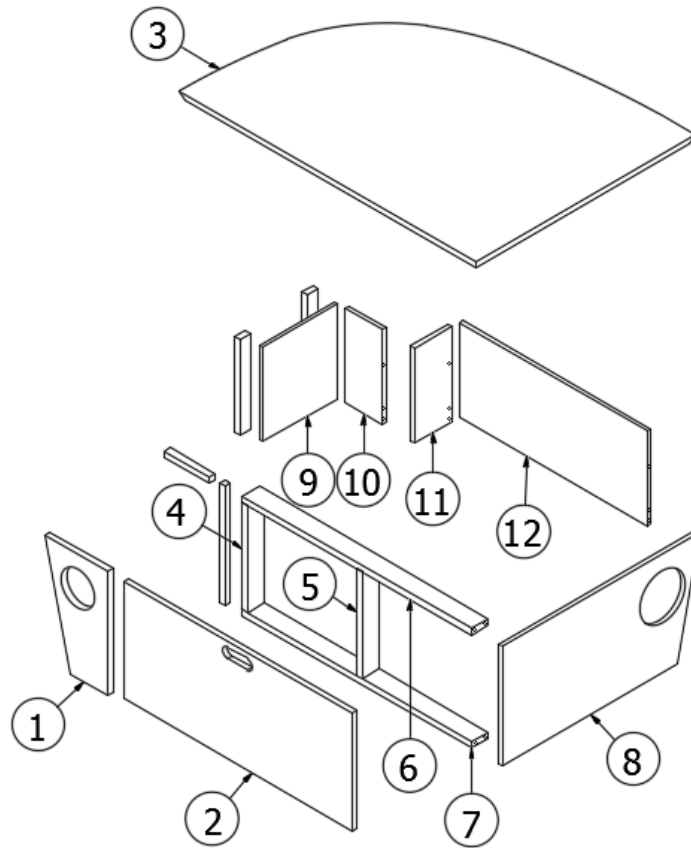

2018 GLOBETROTTER FURNITURE, LOUNGE

Dinette Seat, Roadside, 27FB

968737

Roadside Dinette Seat

1. 968737&000118BC	Panel, 14.38 x 8.47
2. 968737&000218BC	Panel, 13.63 x 30.63
3. 968737&000318CC	Panel, 39.68 x 29.5
4. 968737&000418CC	Panel, 2.25 x 12.38
5. 968737&000518CC	Panel, 2.25 x 12.38
6. 968737&000618CC	Panel, 2.25 x 30.75
7. 968737&000718CC	Panel, 2.25 x 30.75
8. 968737&000812CC	Panel, 26.5 x 13.88
9. 968737&000912CC	Panel, 10 x 11
10. 968737&001012CC	Panel, 5 x 11
11. 968737&001112CC	Panel, 5 x 11
12. 968737&001212CC	Panel, 25.25 x 11
381775	Drawer pull
381072-01	Hinge, 3" x 2", Fixed pin
381228-02	Catch, Grabber door (5lb Pull)
968737&0019B01	Edgebanding, .63"
968737&0020B02	Edgebanding, 1.25"