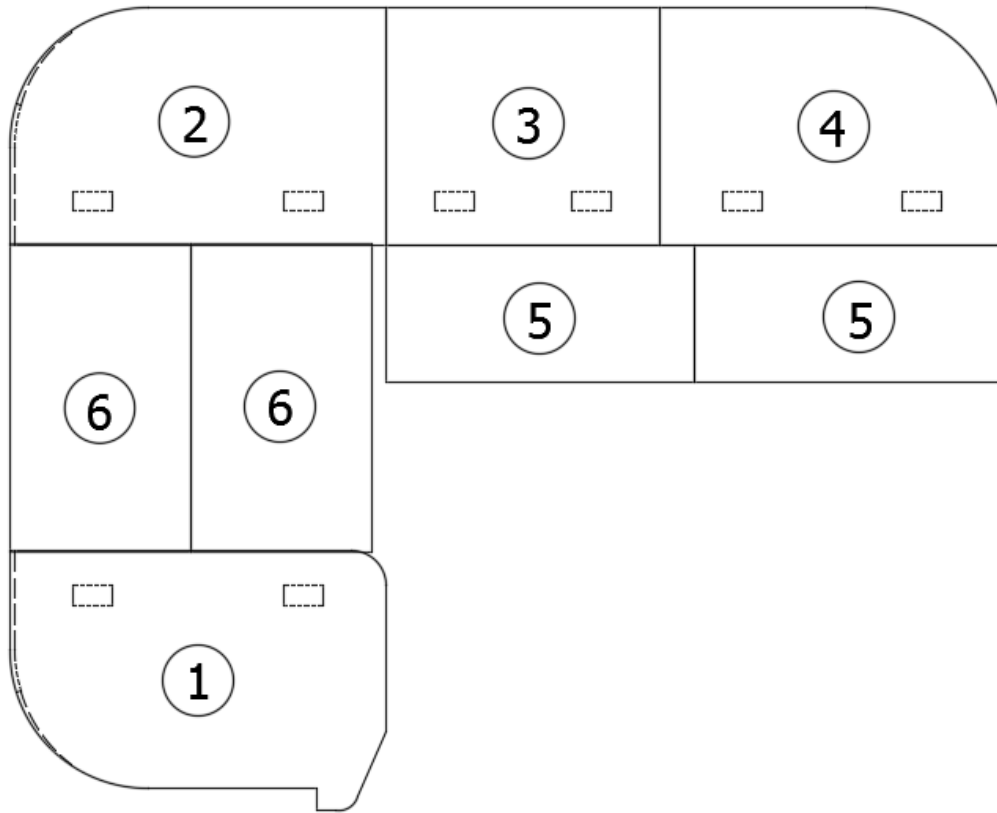

2018 GLOBETROTTER UPHOLSTERY, FOAM, ULTRALEATHER

Dinette Cushions, 27FB

704453-LG	Kit, Foam/Vinyl, London Grey
704453-BB	Kit, Foam/Vinyl, Barcelona Blue
704453-CC	Kit, Foam/Vinyl, Copenhagen Cream
704453-DS	Kit, Foam/Vinyl, Dublin Slate
704455	Kit, Foam for backrests

1. 704453x-01	CS dinette seat
2. 704453x-02	RS aft dinette seat
3. 704453x-03	RS middle dinette seat
4. 704453x-04	RS forward dinette seat
5. 704453x-05	Filler piece
6. 704453x-06	Filler piece

*Substitute "LG", "BB", "CC", or "DS" for "X" when ordering Ultraleather