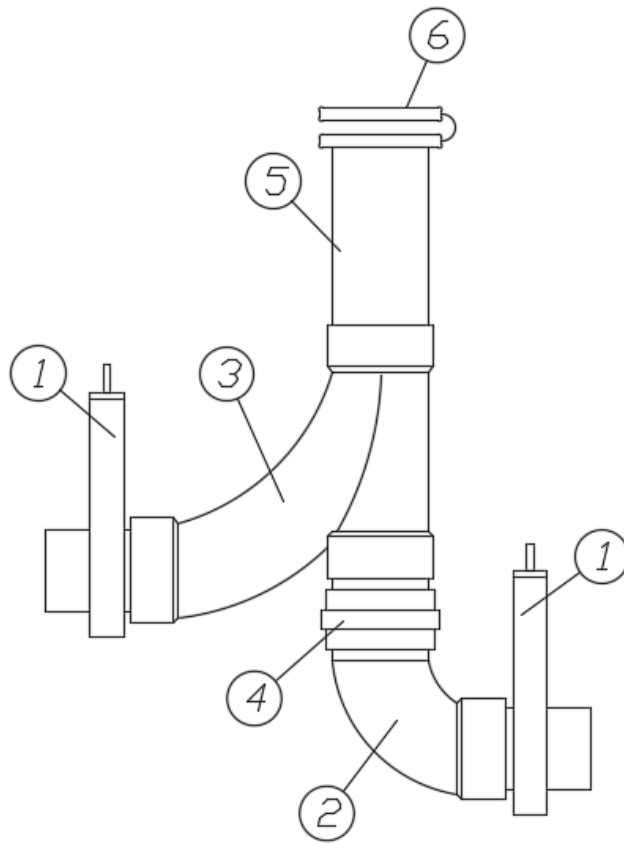

2018 GLOBETROTTER PLUMBING, DRAIN

Dump Valve, 27FB

110191

Dump Valve Assembly

1. 601607-11	Valve assembly, 3" spigot x 3" spigot
2. 600820	Single socket, 3", 90°
3. 600187	Wye, 3" combination & 1/8" bend
4. 600289	Calder coupler, 3"
5. 601160-04	ABS pipe, 3"
6. 601607-07	Termination cap
601850-04	Grey tank, 37 gallon, 25FB, 27FB
601848-12	Black tank, 39 gallon, 25FB, 27FB
601626	Pan, Waste tanks