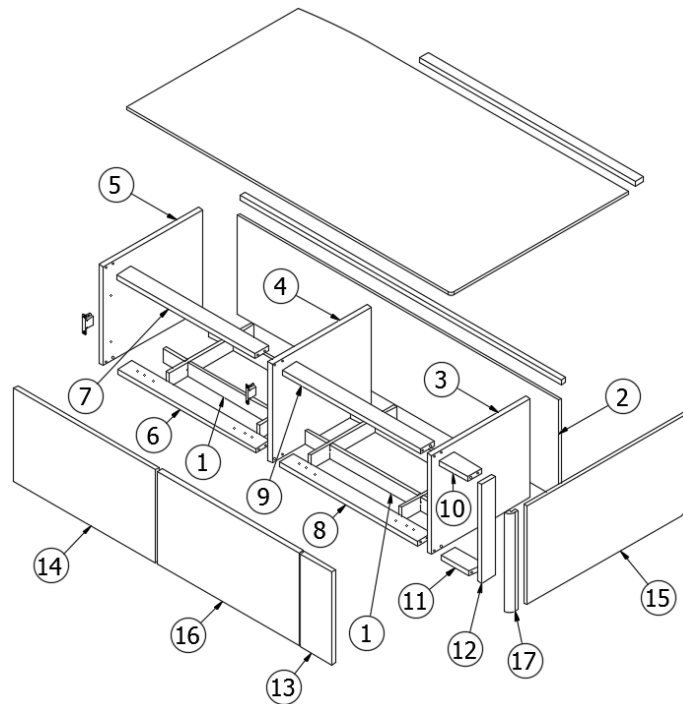

2018 GLOBETROTTER FURNITURE, BEDROOM

Bed, Twin, CS, 27FB

966856-GLO

Twin Bed

1. 968245	Storage bin insert
2. 966856&000212CC	Panel, 56.69 x 15.13
3. 966856&000318CC	Panel, 17.5 x 15.13
4. 966856&000418CC	Panel, 17.5 x 15.13
5. 966856&000518CC	Panel, 17.5 x 15.13
6. 966856&000618CC	Panel, 2.5 x 24.38
7. 966856&000718CC	Panel, 2.5 x 24.38
8. 966856&000818CC	Panel, 2.5 x 24.38
9. 966856&000918CC	Panel, 2.5 x 24.38
10. 966856&001018CC	Panel, 2.5 x 4.94
11. 966856&001118CC	Panel, 2.5 x 4.94
12. 966856&001218CC	Panel, 2.5 x 15.13
13. 966856&001318BC	Panel, 5.56 x 14.25
14. 966856&001718BC	Panel, 25 x 14.25
15. 966856&002212BC	Panel, 29.13 x 15.13
16. 966856&002518BC	Panel, 25 x 14.25
17. 966856&0020T06A	Corner trim, 90°, 1" radius
381607-11	Hinge, Self-close
382521	Handle, Tab pull, Chrome
381228-02	Catch, Grabber door
203419	Storage box, 23 x 16.75 x 11.88
968707-01	Headboard Assembly
112671-12	Vinyl- Compartment Liner