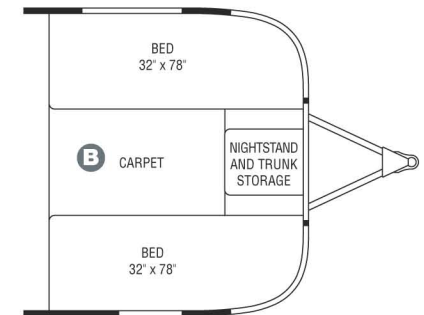

**CLASSIC LIMITED TECHNICAL SPECIFICATIONS**

	25FB	27FB	30	30 SO	30FB K	31 DIN	34	34 SO
Exterior Length	25'9"	27'9.5"	31'	31'	30'	31'	34'10"	34'10"
Width Exterior	8'5.5"	8'5.5"	8'5.5"	8'5.5"	8'5.5"	8'5.5"	8'5.5"	8'5.5"
Width Interior	8'1"	8'1"	8'1"	8'1"	8'1"	8'1"	8'1"	8'1"
Height Exterior w/A/C	9'7.5"	9'7.5"	9'7.5"	9'7.5"	9'7.5"	9'7.5"	9'7.5"	9'7.5"
Height Interior w/A/C	6'5"	6'5"	6'5"	6'5"	6'5"	6'5"	6'5"	6'5"
Hitch Ball Height	18.75"	18.75"	18.75"	19.75"	18.75"	18.75"	18.75"	19.75"
Hitch Weight w/o Options or Variable Weight	780	790	670	1,050	860	760	770	1,150
UBW (Unit Base Weight)	5,900	6,525	7,095	7,940	6,883	7,050	7,858	8,247
NCC (Net Carrying Capacity) w/o Options Fluids or Cargo	2,100	2,475	2,905	2,360	3,117	2,950	3,642	3,253
GVWR (Gross Vehicle Weight Rating)	8,000	9,000	10,000	10,300	10,000	10,000	11,500	11,500
Water Tank w/Drain Valve	54	54	54	54	54	54	54	54
Blackwater Tank (gal)	39	39	39	39	37	39	39	39
Graywater Tank (gal)	37	37	37	37	39	37	37	37
Water Heater (gal) w/Electronic Ignition	6	6	6	6	6	6	6	6
A/C w/Heat Pump & Electronic Controls	13,500	13,500	13,500	13,500	13,500	13,500	13,500	13,500
Furnace w/Electric Ignition (BTU)	25,000	30,000	34,000	34,000	30,000	34,000	34,000	34,000
LPG (lbs) (2 Aluminum Tanks)	60	60	60	60	60	60	60	60
Deep Cycle Group	2	2	2	2	2	2	2	2
Sleeping Capacity	4-6	4-6	4-6	4-6	4-6	4-6	4-6	4-6

25' FB CLASSIC LIMITED TRAILER

The 25' FB Classic Limited offers two bedroom floorplan options:

- A** A queen size bed with wardrobe and nightstand, shown with optional panoramic windows
- B** Or two twin size beds with nightstand and trunk storage, shown with optional panoramic windows

27' FB CLASSIC LIMITED TRAILER

The 27' FB Classic Limited offers three floorplan options:

**A** A queen size bed with two wardrobes

**B** A queen size bed with two nightstands

**C** Or two twin size beds with nightstand and trunk storage