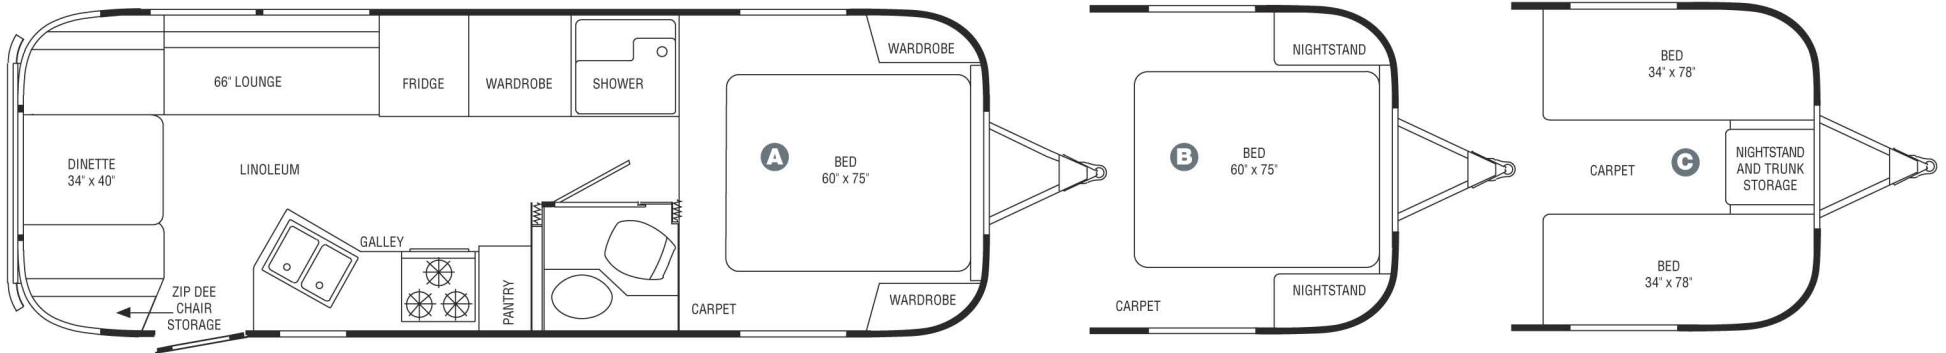

25' FB CLASSIC LIMITED TRAILER

The 25' FB Classic Limited offers two bedroom floorplan options:

- A** A queen size bed with wardrobe and nightstand, shown with optional panoramic windows
- B** Or two twin size beds with nightstand and trunk storage, shown with optional panoramic windows

27' FB CLASSIC LIMITED TRAILER

The 27' FB Classic Limited offers three floorplan options:

**A** A queen size bed with two wardrobes

**B** A queen size bed with two nightstands

**C** Or two twin size beds with nightstand and trunk storage

30' CLASSIC LIMITED TRAILER

The 30' Classic Limited offers two bedroom floorplan options: **A** A queen size bed with two wardrobes

**B** Or two twin size beds with nightstand and trunk storage

**CLASSIC LIMITED FLOORPLANS (CONTINUED)**

The 34' SO Classic Limited offers two bedroom floorplans:

- A** A queen size bed with two wardrobes
- B** Two twin size beds with nightstand and trunk storage