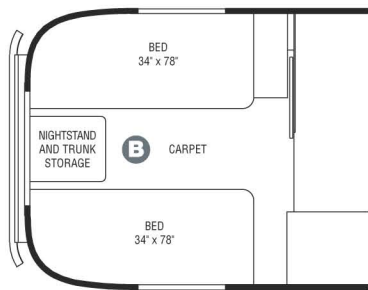

### 34' CLASSIC LIMITED TRAILER

The 34' Classic Limited offers two bedroom and two lounge floorplans:

- A** A queen size bed with two wardrobes
- B** Two twin size beds with nightstand and trunk storage
- C** Sofa with lift-up table and credenza
- D** "L" lounge