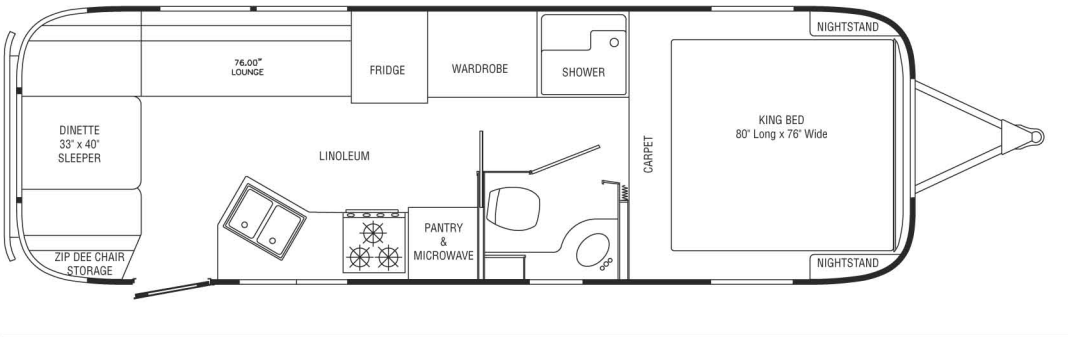

27' FB CLASSIC LIMITED TRAILER

The 27' FB Classic Limited offers three floorplan options:

**A** A queen size bed with two wardrobes

**B** A queen size bed with two nightstands

**C** Or two twin size beds with nightstand and trunk storage

30' CLASSIC LIMITED TRAILER

The 30' Classic Limited offers two bedroom floorplan options: **A** A queen size bed with two wardrobes

**B** Or two twin size beds with nightstand and trunk storage

**CLASSIC LIMITED FLOORPLANS (CONTINUED)**

*30' SO CLASSIC LIMITED TRAILER*

*The 30' SO Classic Limited offers two bedroom floorplan options:*

- A** A queen size bed with two wardrobes
- B** Or two twin size beds with nightstand and trunk storage

*30' FB K CLASSIC LIMITED TRAILER*

*The 31' Dinette Classic Limited offers three bedroom floorplan options:*

- A** A queen size bed with two wardrobes
- B** Or two twin size beds with nightstand and trunk storage
- C** Free standing dinette