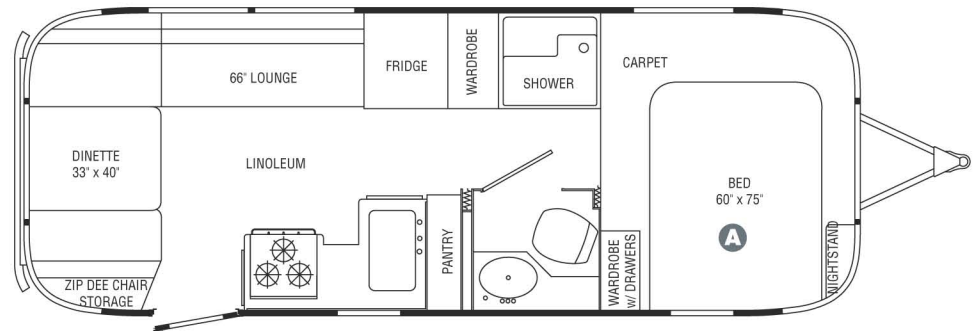

**CLASSIC LIMITED TECHNICAL SPECIFICATIONS**

	25FB	27FB	30	30 SO	30FB K	31 DIN	34	34 SO
Exterior Length	25'9"	27'9.5"	31'	31'	30'	31'	34'10"	34'10"
Width Exterior	8'5.5"	8'5.5"	8'5.5"	8'5.5"	8'5.5"	8'5.5"	8'5.5"	8'5.5"
Width Interior	8'1"	8'1"	8'1"	8'1"	8'1"	8'1"	8'1"	8'1"
Height Exterior w/A/C	9'7.5"	9'7.5"	9'7.5"	9'7.5"	9'7.5"	9'7.5"	9'7.5"	9'7.5"
Height Interior w/A/C	6'5"	6'5"	6'5"	6'5"	6'5"	6'5"	6'5"	6'5"
Hitch Ball Height	18.75"	18.75"	18.75"	19.75"	18.75"	18.75"	18.75"	19.75"
Hitch Weight w/o Options or Variable Weight	780	790	670	1,050	860	760	770	1,150
UBW (Unit Base Weight)	5,900	6,525	7,095	7,940	6,883	7,050	7,858	8,247
NCC (Net Carrying Capacity) w/o Options Fluids or Cargo	2,100	2,475	2,905	2,360	3,117	2,950	3,642	3,253
GVWR (Gross Vehicle Weight Rating)	8,000	9,000	10,000	10,300	10,000	10,000	11,500	11,500
Water Tank w/Drain Valve	54	54	54	54	54	54	54	54
Blackwater Tank (gal)	39	39	39	39	37	39	39	39
Graywater Tank (gal)	37	37	37	37	39	37	37	37
Water Heater (gal) w/Electronic Ignition	6	6	6	6	6	6	6	6
A/C w/Heat Pump & Electronic Controls	13,500	13,500	13,500	13,500	13,500	13,500	13,500	13,500
Furnace w/Electric Ignition (BTU)	25,000	30,000	34,000	34,000	30,000	34,000	34,000	34,000
LPG (lbs) (2 Aluminum Tanks)	60	60	60	60	60	60	60	60
Deep Cycle Group	2	2	2	2	2	2	2	2
Sleeping Capacity	4-6	4-6	4-6	4-6	4-6	4-6	4-6	4-6

25' FB CLASSIC LIMITED TRAILER

The 25' FB Classic Limited offers two bedroom floorplan options:

- A** A queen size bed with wardrobe and nightstand, shown with optional panoramic windows
- B** Or two twin size beds with nightstand and trunk storage, shown with optional panoramic windows

*30' FB K CLASSIC LIMITED TRAILER*

*The 31' Dinette Classic Limited offers three bedroom floorplan options:*

- A** A queen size bed with two wardrobes
- B** Or two twin size beds with nightstand and trunk storage
- C** Free standing dinette