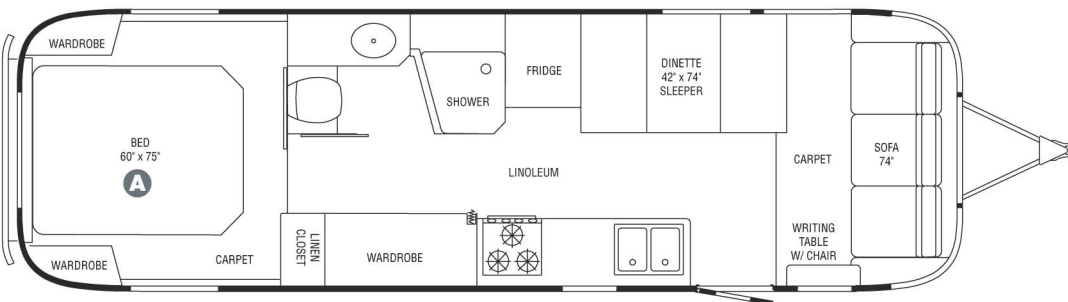

31' DINETTE CLASSIC LIMITED TRAILER