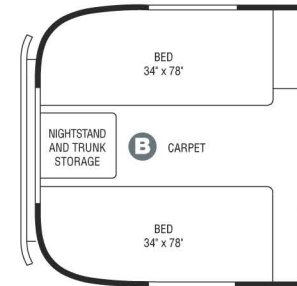

27' FB CLASSIC LIMITED TRAILER

The 27' FB Classic Limited offers three floorplan options:

**A** A queen size bed with two wardrobes

**B** A queen size bed with two nightstands

**C** Or two twin size beds with nightstand and trunk storage

30' CLASSIC LIMITED TRAILER

The 30' Classic Limited offers two bedroom floorplan options: **A** A queen size bed with two wardrobes

**B** Or two twin size beds with nightstand and trunk storage

**CLASSIC LIMITED FLOORPLANS (CONTINUED)**

*30' SO CLASSIC LIMITED TRAILER*

*The 30' SO Classic Limited offers two bedroom floorplan options:*

- A** A queen size bed with two wardrobes
- B** Or two twin size beds with nightstand and trunk storage