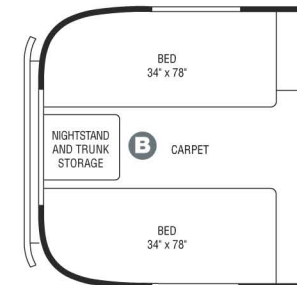

30' FB K CLASSIC LIMITED TRAILER