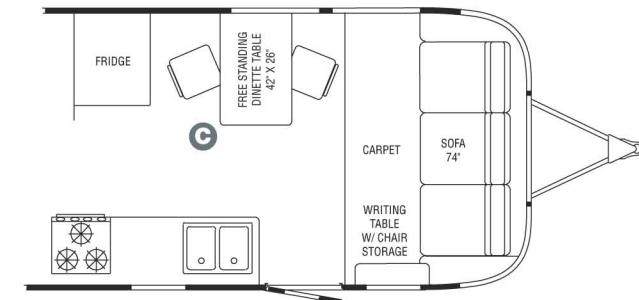

31' DINETTE CLASSIC LIMITED TRAILER