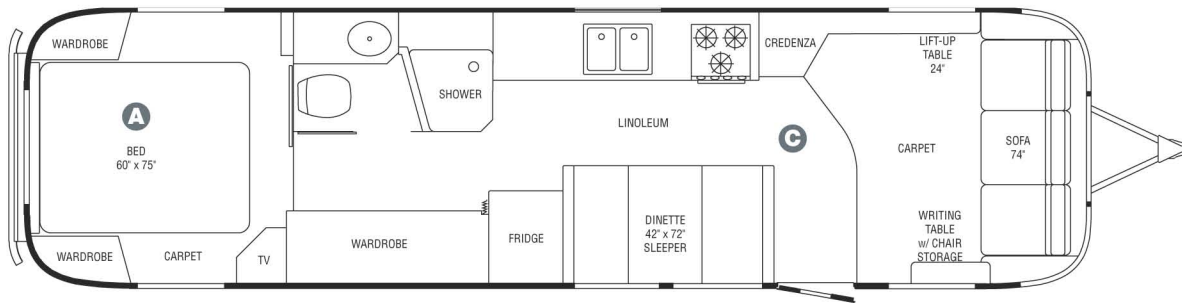

▼ Front to back view of spacious slide-out dining area in Jade interior

▲ Bed of 34' Classic Limited slide-out with hickory cabinets and Jade interior

▲ 34' Classic Limited slide-out with UltraLeather option

*30' FB K CLASSIC LIMITED TRAILER*

*The 31' Dinette Classic Limited offers three bedroom floorplan options:*

- A** A queen size bed with two wardrobes
- B** Or two twin size beds with nightstand and trunk storage
- C** Free standing dinette

### 34' CLASSIC LIMITED TRAILER

The 34' Classic Limited offers two bedroom and two lounge floorplans:

- A** A queen size bed with two wardrobes
- B** Two twin size beds with nightstand and trunk storage
- C** Sofa with lift-up table and credenza
- D** "L" lounge

The 34' SO Classic Limited offers two bedroom floorplans:

- A** A queen size bed with two wardrobes
- B** Two twin size beds with nightstand and trunk storage