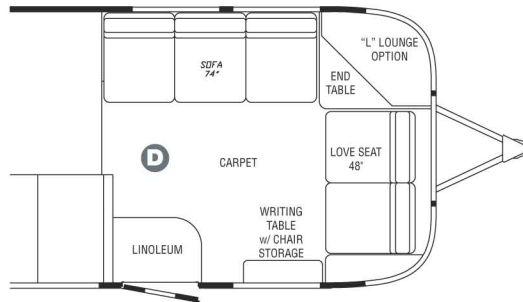

34' CLASSIC LIMITED TRAILER

The 34' Classic Limited offers two bedroom and two lounge floorplans:

- **A** A queen size bed with two wardrobes
- **B** Two twin size beds with nightstand and trunk storage
- **C** Sofa with lift-up table and credenza
- **D** "L" lounge

The 34' SO Classic Limited offers two bedroom floorplans:

- **A** A queen size bed with two wardrobes
- **B** Two twin size beds with nightstand and trunk storage

34' SO CLASSIC LIMITED TRAILER