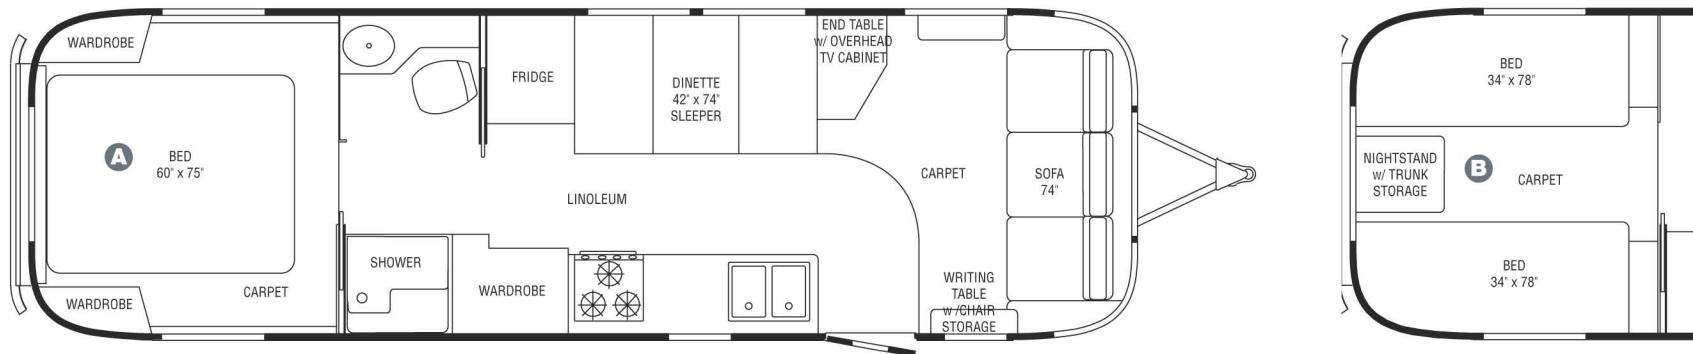

30' CLASSIC LIMITED TRAILER

The 30' Classic Limited offers two bedroom floorplan options: **A** A queen size bed with two wardrobes

B Or two twin size beds with nightstand and trunk storage