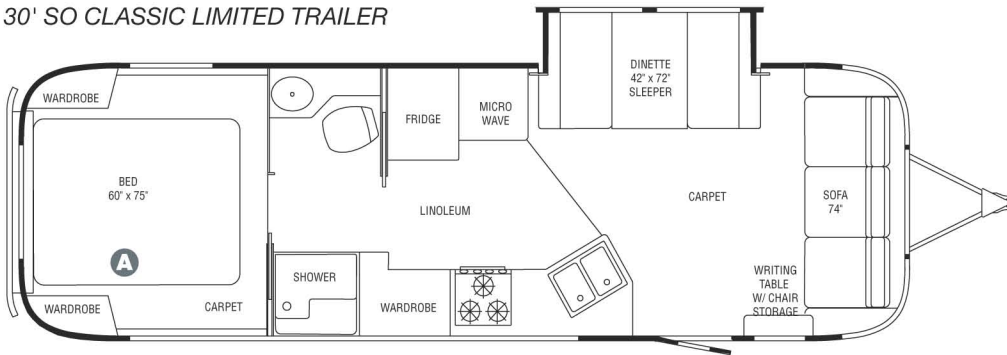

27' FB CLASSIC LIMITED TRAILER

The 27' FB Classic Limited offers three floorplan options:

**A** A queen size bed with two wardrobes

**B** A queen size bed with two nightstands

**C** Or two twin size beds with nightstand and trunk storage

30' CLASSIC LIMITED TRAILER

The 30' Classic Limited offers two bedroom floorplan options: **A** A queen size bed with two wardrobes

**B** Or two twin size beds with nightstand and trunk storage

**CLASSIC LIMITED FLOORPLANS (CONTINUED)**

*30' SO CLASSIC LIMITED TRAILER*

*The 30' SO Classic Limited offers two bedroom floorplan options:*

- A** A queen size bed with two wardrobes
- B** Or two twin size beds with nightstand and trunk storage

*30' FB K CLASSIC LIMITED TRAILER*

*The 31' Dinette Classic Limited offers three bedroom floorplan options:*

- A** A queen size bed with two wardrobes
- B** Or two twin size beds with nightstand and trunk storage
- C** Free standing dinette