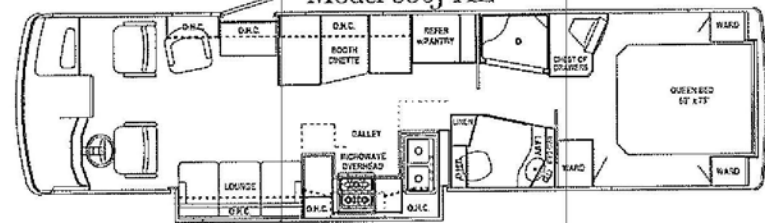

Model 355 XL

Model 350J XL