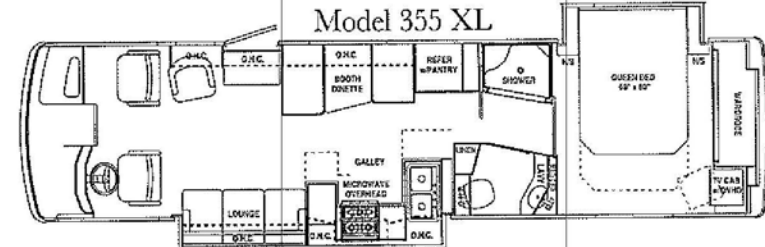

Dry weights based on standard features, optional equipment not included. Net carrying capacity (NCC) determined by subtracting unloaded vehicle weight (UVW) from gross vehicle weight (GVWR) and includes fluids, options and cargo. Liquid capacities and weights are approximations only.