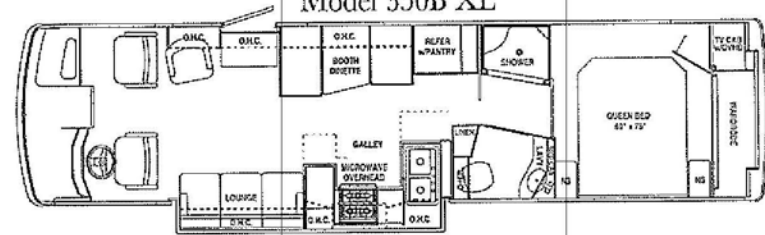

SPECIFICATIONS

	350	355
Chassis	Ford 275-HP	Ford 275-HP
Actual Length	34'9"	34'9"
Width	101"	101"
Exterior Height with A/C	11'8"	11'8"
Interior Height	78.5"	78.5"
GAWR, Front Gross Axle Weight Rating (lbs.)	7,000	7,000
GAWR, Rear Gross Axle Weight Rating (lbs.)	13,500	13,500
GVWR Gross Vehicle Weight Rating (lbs.)	20,500	20,500
GCWR Gross Combined Weight Rating (lbs.)	25,000	25,000

	350	355
UVW Unloaded Vehicle Weight (lbs.)	TBD	18,300
NCC Net Carrying Capacity (lbs.)	TBD	2,200
Wheel Base	228"	228"
Fuel (gal.)	75	75
LPG (lbs.)	105	105
Fresh Water (gal.)	79	79
Gray Water (gal.)	57	57
Black Water (gal.)	52	52
Hot Water Heater (gal.)	6	6
External Storage (up to cu. ft.)	160	160

Free-standing Dinette Option

Model 350B XL