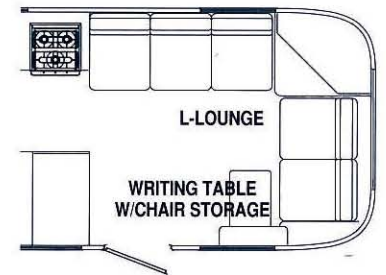

# Wide Body

Available in the Excella or top-of-the-line Limited versions, the 34' Widebody provides all the living space and storage capacity you'll need for the most comfortable travel you'll ever experience. After all, you deserve the best, and now is the time to reward yourself with the best RV investment value around.

For maximum privacy, the bathroom is fully self-contained. A folding door at the front of the hall allows the wardrobe area to be converted to a convenient dressing room.