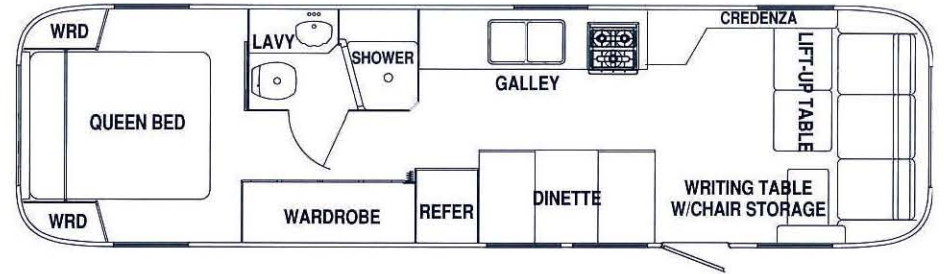

# Wide Body

Available in the Excella or top-of-the-line Limited versions, the 34' Widebody provides all the living space and storage capacity you'll need for the most comfortable travel you'll ever experience. After all, you deserve the best, and now is the time to reward yourself with the best RV investment value around.

For maximum privacy, the bathroom is fully self-contained. A folding door at the front of the hall allows the wardrobe area to be converted to a convenient dressing room.