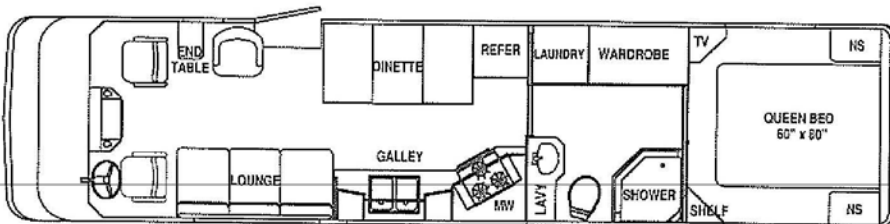

NOTE: Vehicles with overall body width greater than 96" are known as "wide bodies." Wide body vehicles are restricted to use on main highways in certain states. A vast majority of states allow 102" body width on all highways, but wide body width is now allowed on all federal highways in the United States. Your dealer may be able to furnish more specific information. If you are concerned about vehicle width, we invite you to consider other line Thor vehicles offered in the standard 96" width.

Grand yacht wide body cruiser