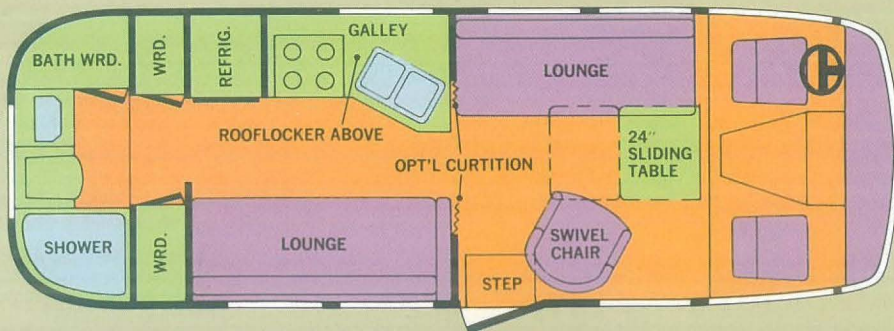

ARGOSY

select from 7 luxurious models
all offer the optimum in
on-the-road convenience!

20 FT. SALON REAR BATH MOTORHOME

20 FT. DINETTE REAR BATH MOTORHOME

24 FT. REAR BATH MOTORHOME

28 FT. TWIN CENTER BATH MOTORHOME

28 FT. DOUBLE CENTER BATH MOTORHOME

28 FT. TWIN REAR BATH MOTORHOME

28 FT. DOUBLE REAR BATH MOTORHOME