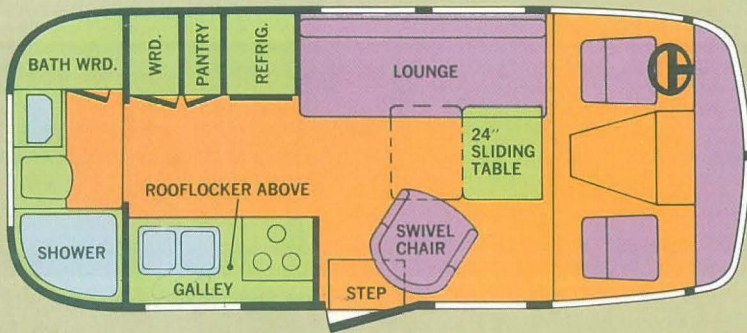

ARGOSY

select from 7 luxurious models
all offer the optimum in
on-the-road convenience!

20 FT. SALON REAR BATH MOTORHOME

20 FT. DINETTE REAR BATH MOTORHOME

24 FT. REAR BATH MOTORHOME

28 FT. TWIN CENTER BATH MOTORHOME

28 FT. DOUBLE CENTER BATH MOTORHOME

28 FT. TWIN REAR BATH MOTORHOME

28 FT. DOUBLE REAR BATH MOTORHOME