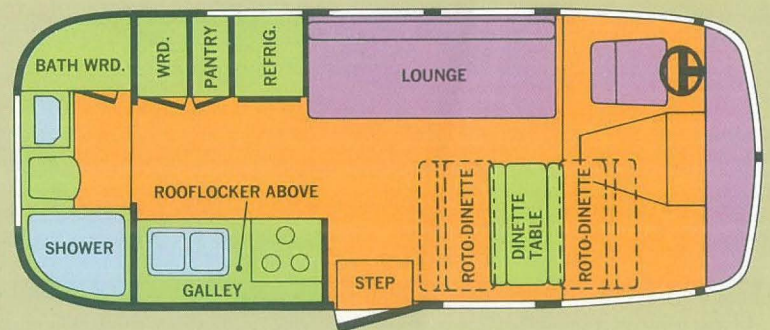

ARGOSY

select from 7 luxurious models
all offer the optimum in
on-the-road convenience!

20 FT. SALON REAR BATH MOTORHOME

20 FT. DINETTE REAR BATH MOTORHOME

24 FT. REAR BATH MOTORHOME

28 FT. TWIN CENTER BATH MOTORHOME

28 FT. DOUBLE CENTER BATH MOTORHOME

28 FT. TWIN REAR BATH MOTORHOME

28 FT. DOUBLE REAR BATH MOTORHOME