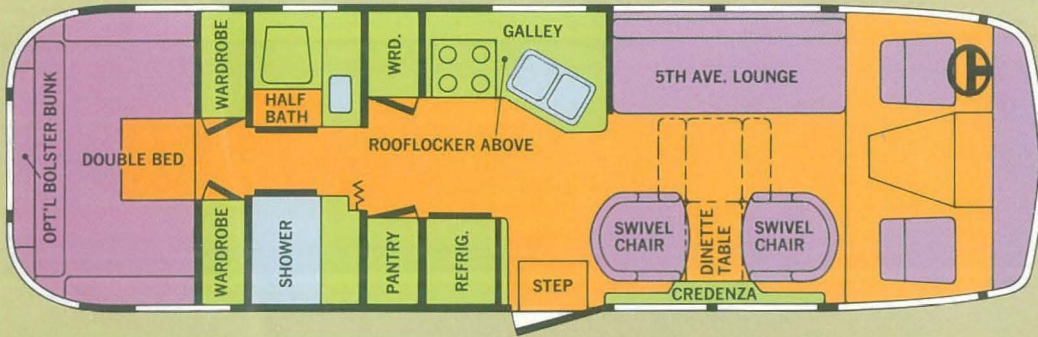

ARGOSY

select from 7 luxurious models
all offer the optimum in
on-the-road convenience!

20 FT. SALON REAR BATH MOTORHOME

20 FT. DINETTE REAR BATH MOTORHOME

24 FT. REAR BATH MOTORHOME

28 FT. TWIN CENTER BATH MOTORHOME

28 FT. DOUBLE CENTER BATH MOTORHOME

28 FT. TWIN REAR BATH MOTORHOME

28 FT. DOUBLE REAR BATH MOTORHOME