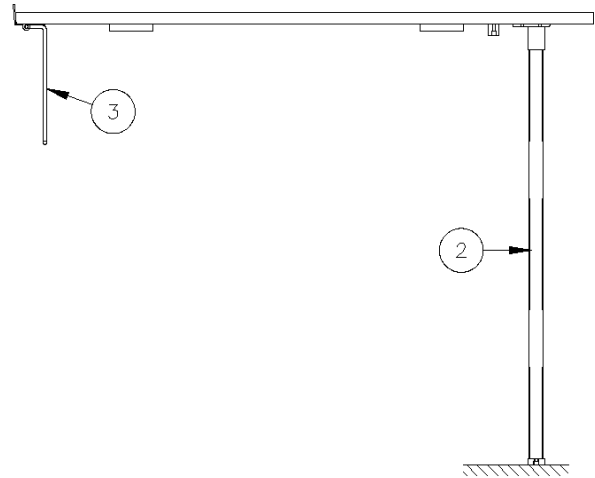

2016 SPORT FURNITURE, LOUNGE

Dinette Table, 16'

967153-08

Table Assembly, Dinette

1. 967153-081

Table top, 26 x 40

2. 382177

Leg, Folding

3. 380284-02

Hinge bracket

4. 381136

Rubber Bumper

380284-03

Center hinge

340018

Catch plate

115177

Trim, Counter top, 1.25", Aluminum