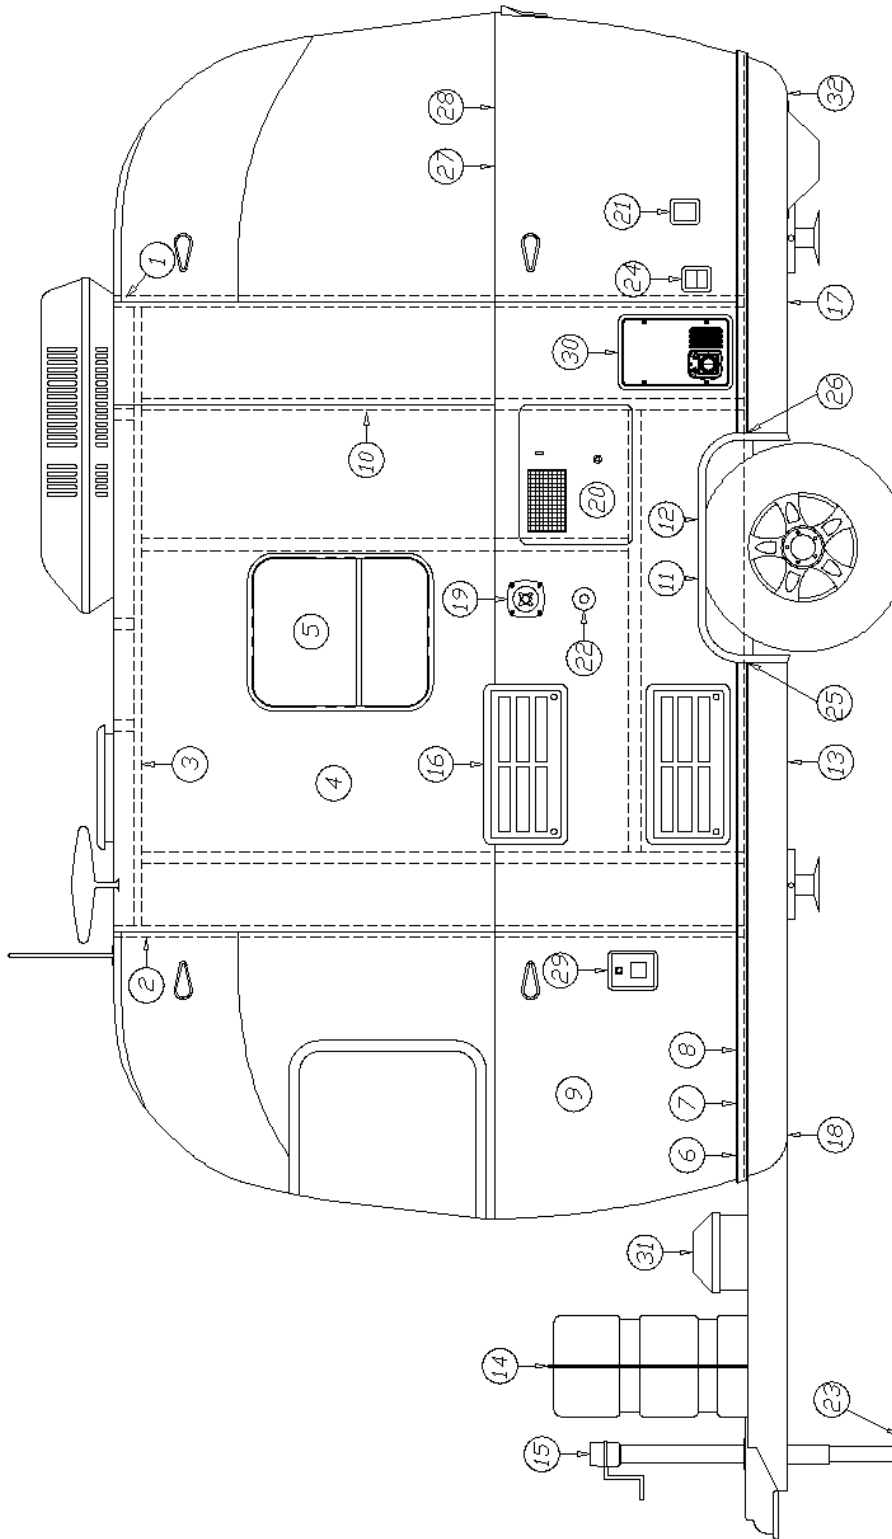

2016 SPORT EXTERIOR SHELL

Wall, Roadside, 16'

Parts Listed on Next Page