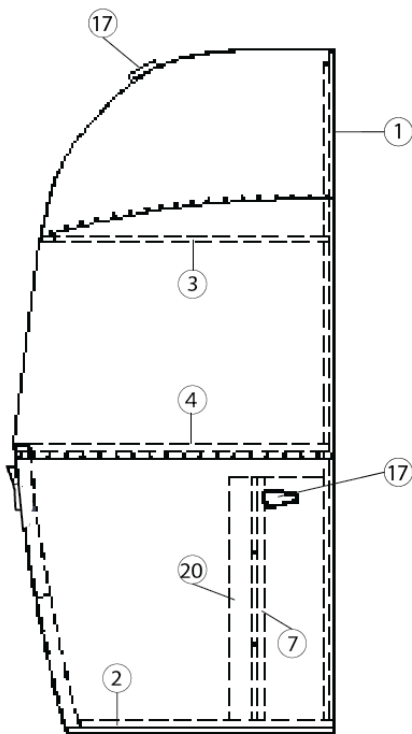

2016 SPORT EXTERIOR SHELL

Aft End, 16'

Parts Listed on Next Page