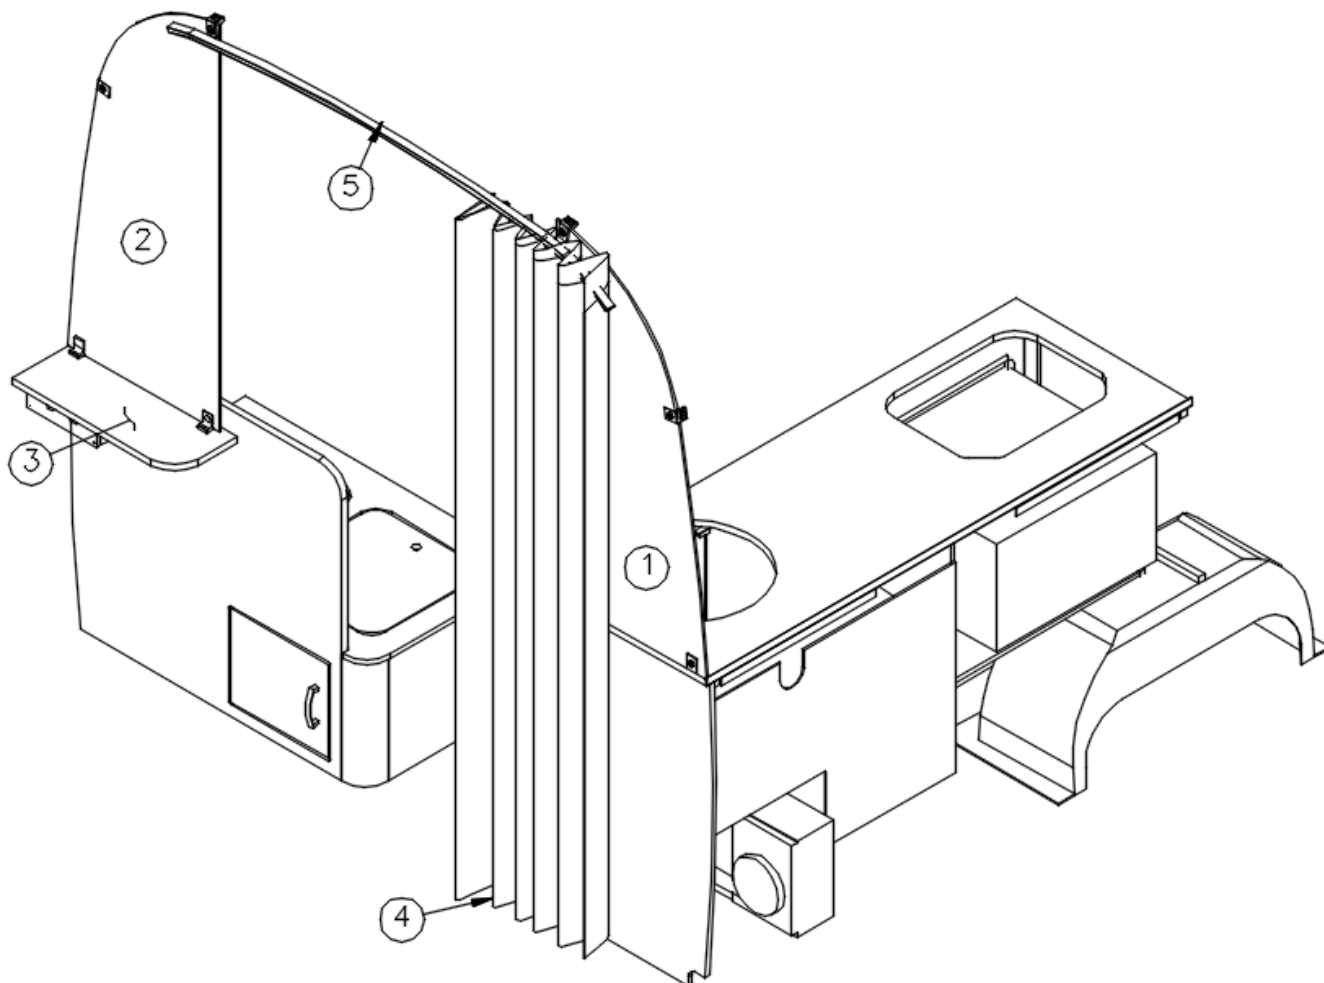

2016 SPORT FURNITURE, BEDROOM

Privacy Panels, Plexiglass, 22FB

1. 203658	Privacy Plexiglass panel, RS
2. 203659	Privacy Plexiglass panel, CS
3. 968129	Shelf, Bedroom
4. 703801-01	Dividing curtain w/tieback
5. 382295	Track, Plastic, Gray
381782	Pull, Glass door, Chrome plated
700822	Hook, Velcro, Circle, Adhesive
115455	Angle, Aluminum
380041	Brace, 1" Stanley corner