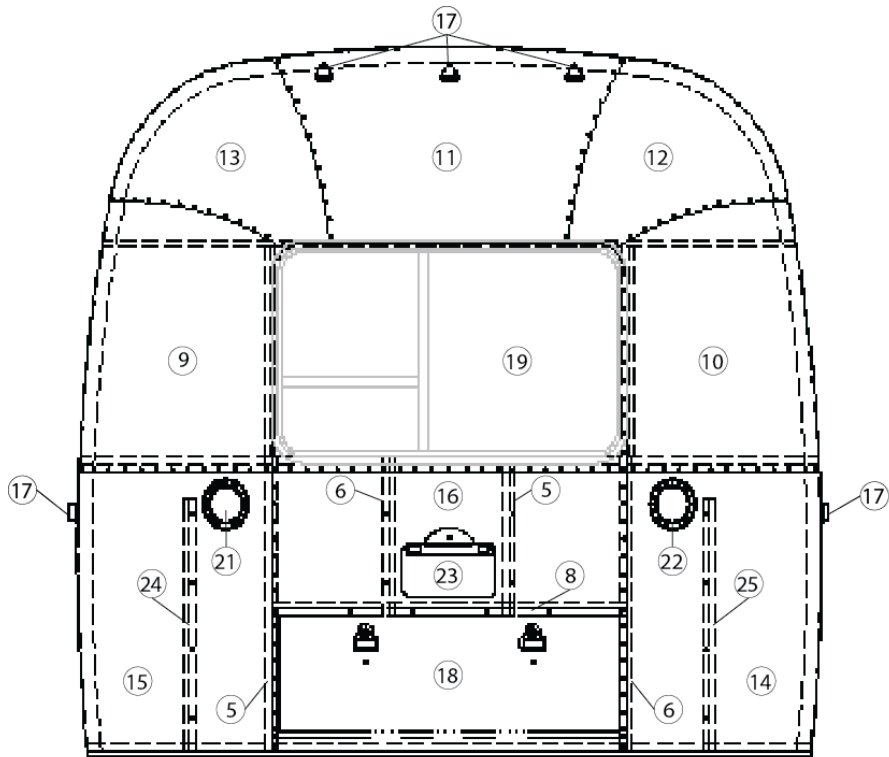

2016 SPORT EXTERIOR SHELL

Aft End, 16'

Parts Listed on Next Page