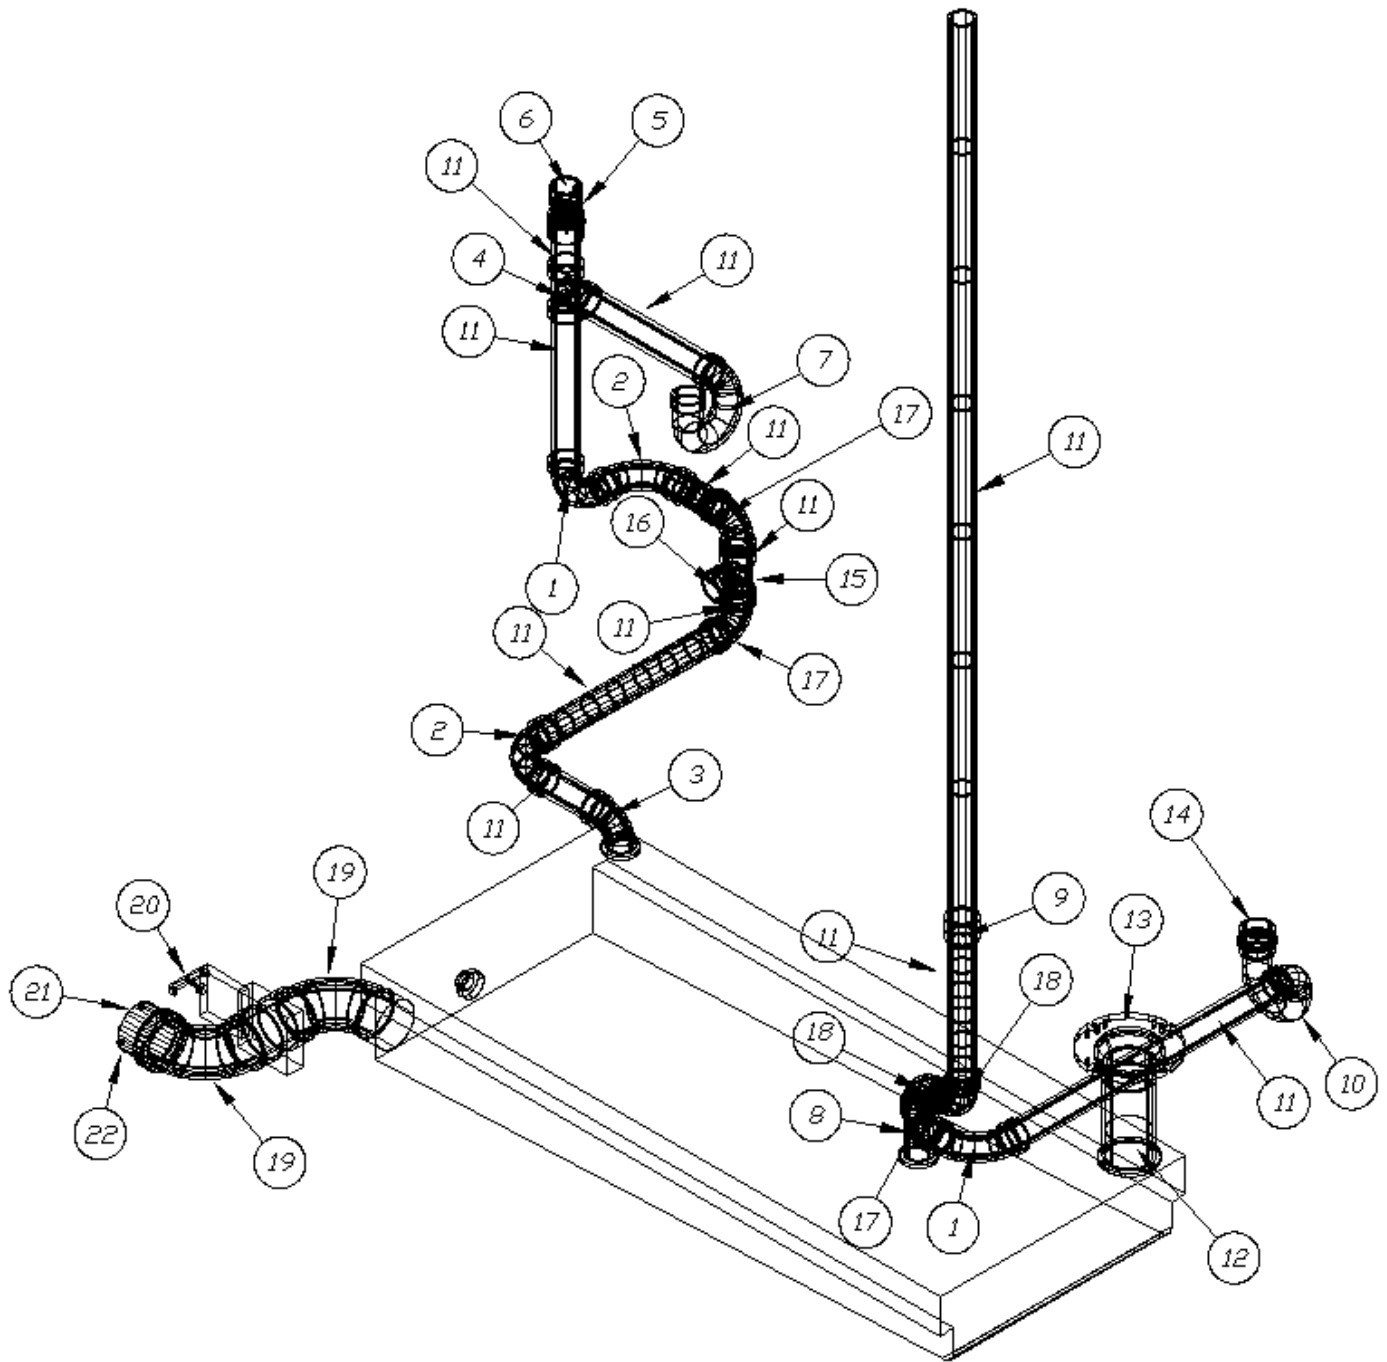

2016 SPORT PLUMBING, DRAIN SYSTEM

Drain, Above Floor, 16'

Parts Listed on Next Page