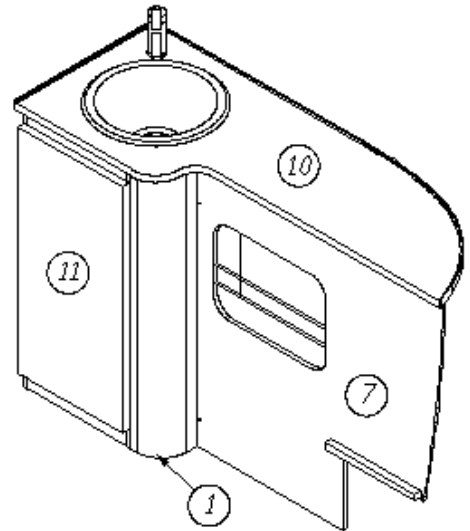

2016 SPORT FURNITURE, LAVATORY

Lavatory Cabinet, 22FB

Parts Listed on Next Page