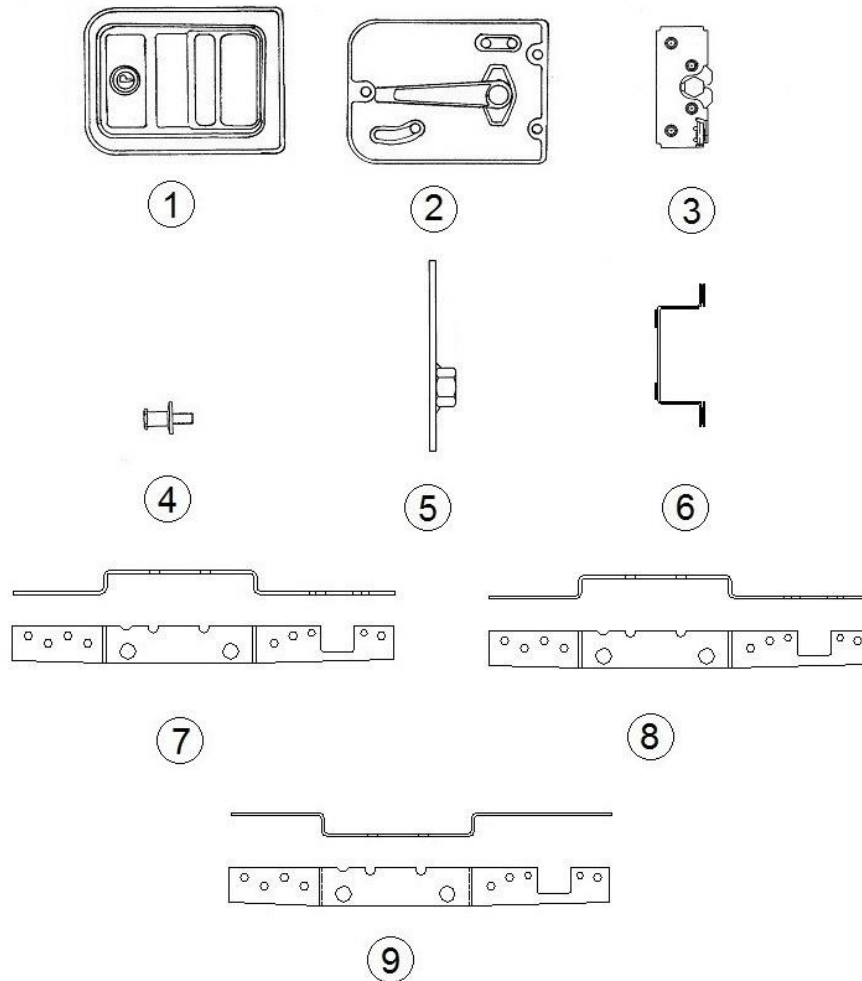

2016 SPORT HARDWARE

Main Door Lock, Right Hand Hinge

1. 381547-09	Main door lock, Outside housing
2. 381547-11	Main door lock, Inside plate
3. 381547-10	Double rotary latch, Main door lock
4. 381547-04	Striker bolt w/washer, Main door lock
5. 381550	Plate, Striker Bolt
6. 114657	Door hat section
7. 382067	Outer reinforcement plate, RH/LH hinged door
8. 382066	Inner reinforcement plate, LH hinged door
9. 382068	Inner reinforcement plate, RH hinged door
381547-08	Screw package, Main door lock
381547-102	Main door key, Blank
385595	Pocket strike
382122	Key chain, Airstream logo