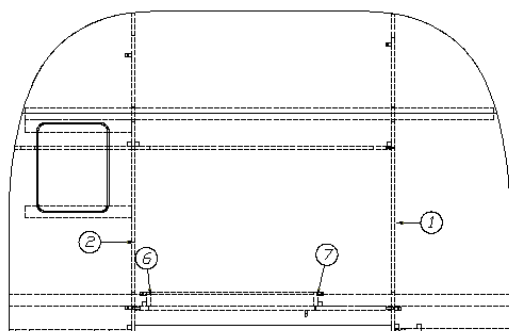

2016 SPORT FURNITURE, BEDROOM

Bed, 22FB

967436

Bed

1. 967436-1	Panel, 17.5 x 52.29
2. 967436-2	Panel, 17.5 x 52.53
3. 967436-3	Panel, 20.38 x 17.5
4. 967436-4	Panel, 2.25 x 17.5
5. 967436-5	Panel, 12.63 x 17.5
6. 967436-6	Panel, 2.25 x 16.75
7. 967436-7	Panel, 2.25 x 16.75
8. 967436-8	Panel, 2.25 x 27
9. 967436-9	Panel, 17.5 x 62.69
10. 967436-10	Panel, 19.14 x 17.5
11. 967436-11	Door, 27.63 x 16.5
382044	Handle, Brushed Nickel
381607-11	Hinge
381228-02	Catch, Grabber door
967451	Bed closeout
365385-01	Edgebanding, 5/8", White Cypress
365385-02	Edgebanding, 15/16", White Cypress
365386-02	Edgebanding, 15/16", Linen