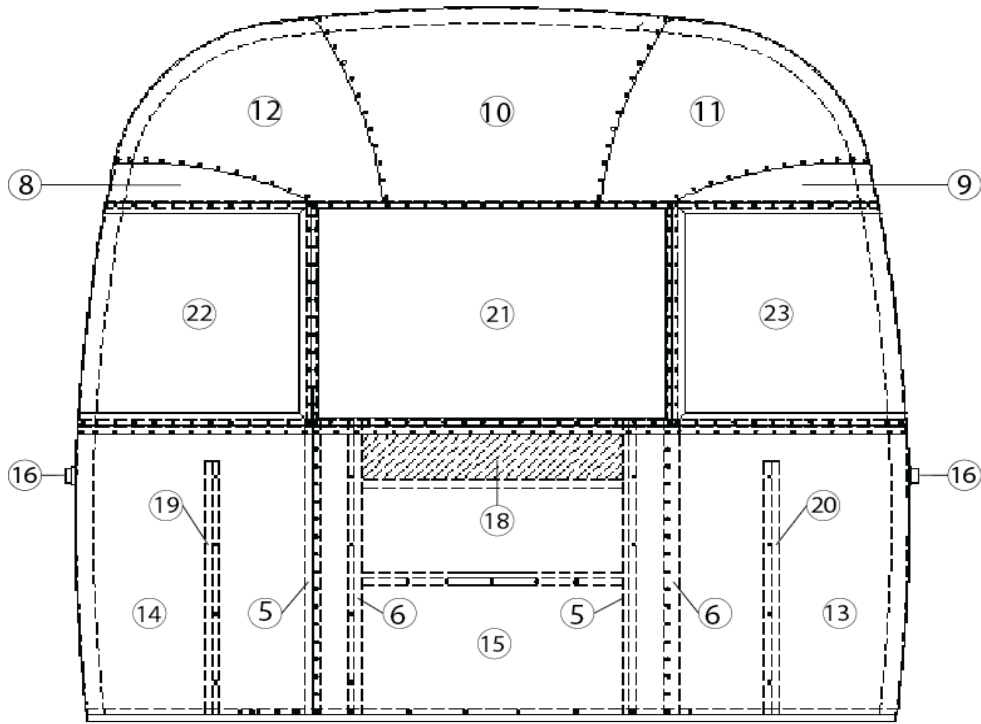

2016 SPORT EXTERIOR SHELL

Front End, 22FB

Parts Listed on Next Page