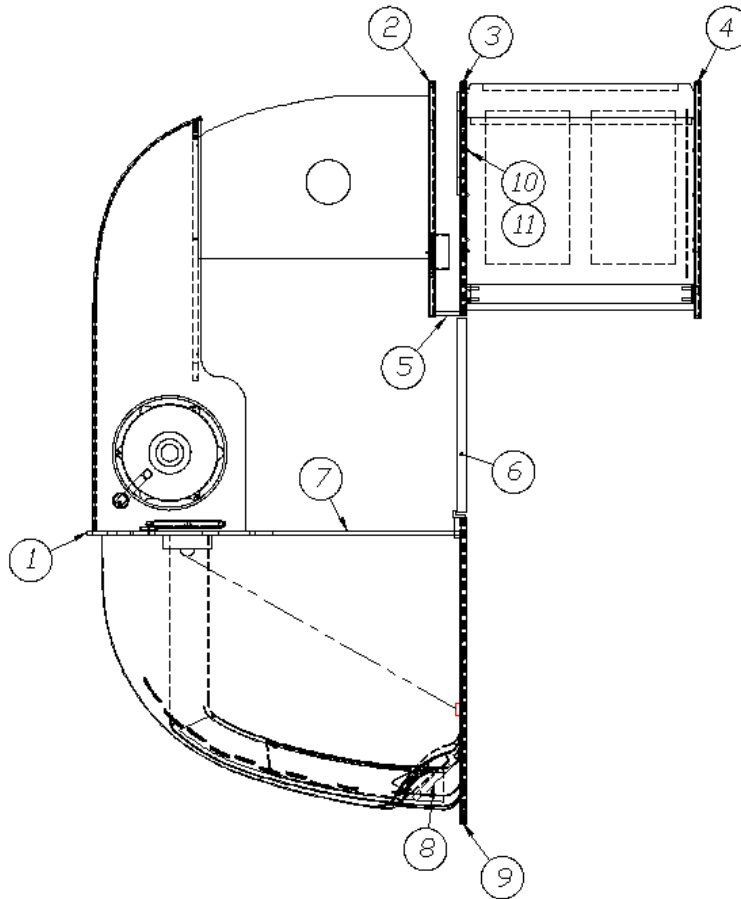

2016 SPORT FURNITURE, LAVATORY

Bath Panels, 22FB

111718-08

Bath Panels Install

1. 111718-082	Panel, 18.92 x 79.19
2. 111718-083	Panel, 26.38 x 78.05
3. 111718-084	Panel, 26.23 x 77.09
4. 111718-085	Panel, 27.51 x 79.14
5. 111718-086	Panel, 3 x 78.06
6. 967257	Bath door
7. 111718-0817	Panel, 23.25 x 7.25
8. 111718-0822	Panel, 5.5 x 5.5
9. 967273	Sub assembly, Forward bath panel
10. 111718-0824	Panel, 5.5 x 5.5
11. 111718-0825	Panel, 9.5 x 9.5
801665-WH	L-molding, Door jamb
203138-01	Extrusion, Plastic, 1/2", White
601244-02	Register, Rotaire, 4", White
382063	Clothesline, Retractable