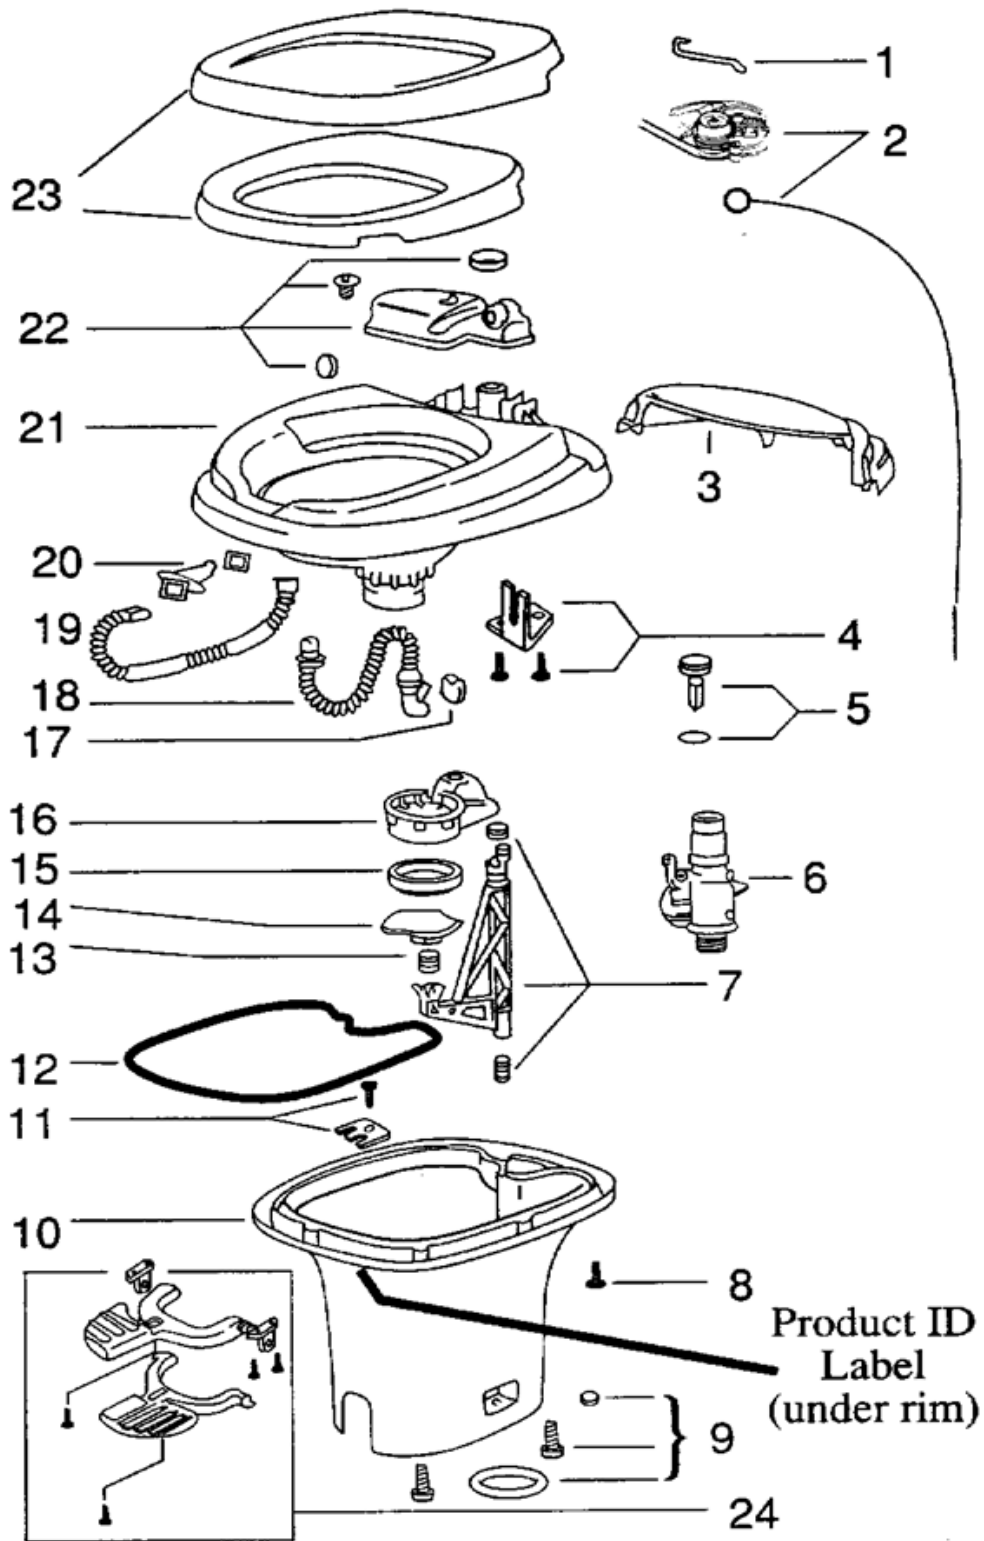

2016 SPORT PLUMBING, DRAIN SYSTEM

Toilet, 22FB

Parts Listed on Next Page