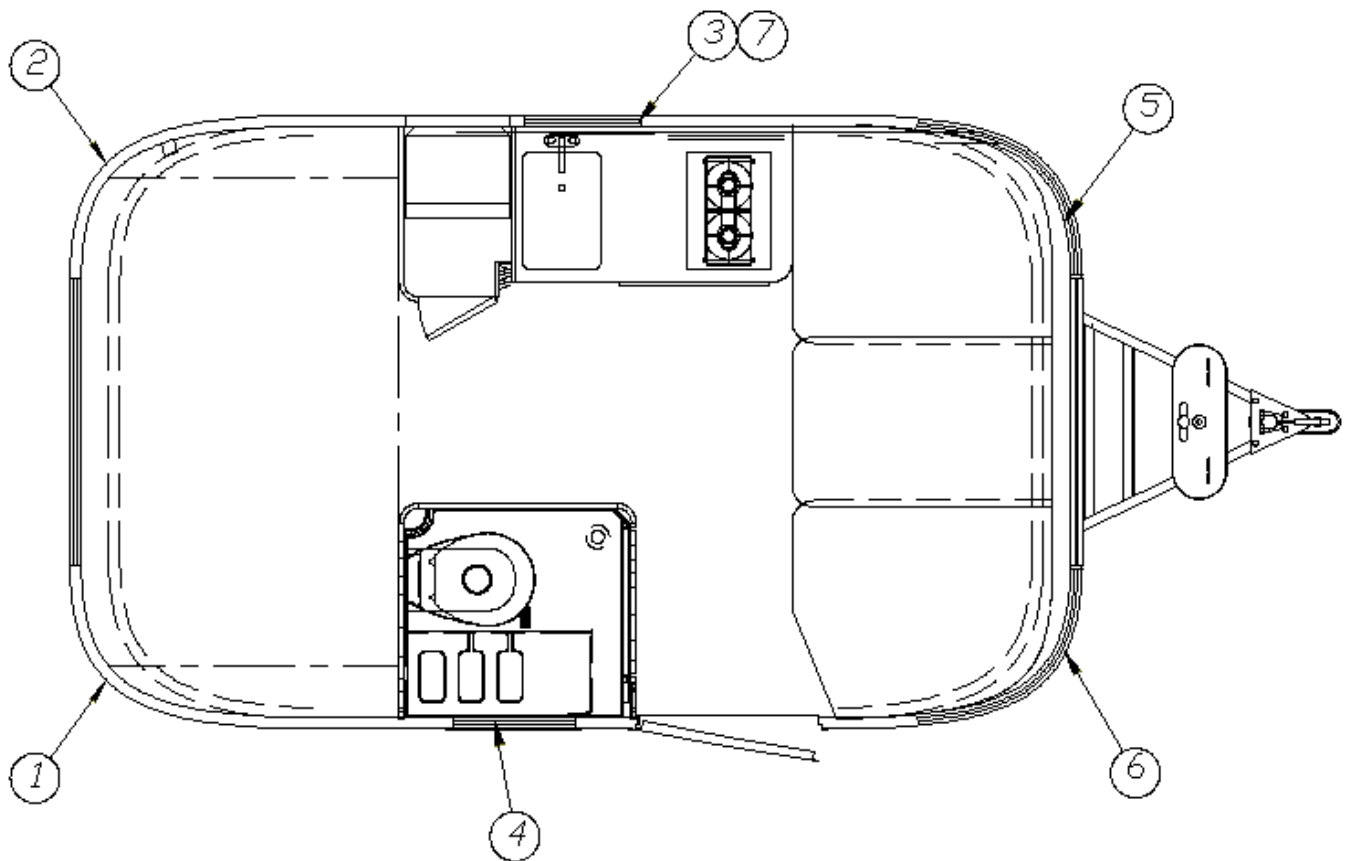

2016 SPORT CURTAINS & BLINDS

Curtains & Blinds, 16'

111828

Window Coverings Install

1. 998228-02	Curtain panel, Blackout, CS
2. 998228-01	Curtain panel, Blackout, RS
3. 703191-04	Mini blind, Metal, 21 x 23, Aluminum
4. 703445-05	Pull shade, 21 x 34, White
5. 998227-01	Curtain panel, Blackout, RS
6. 998227-02	Curtain panel, Blackout, CS
7. 115425-05	Valance, 22.125", Aluminum