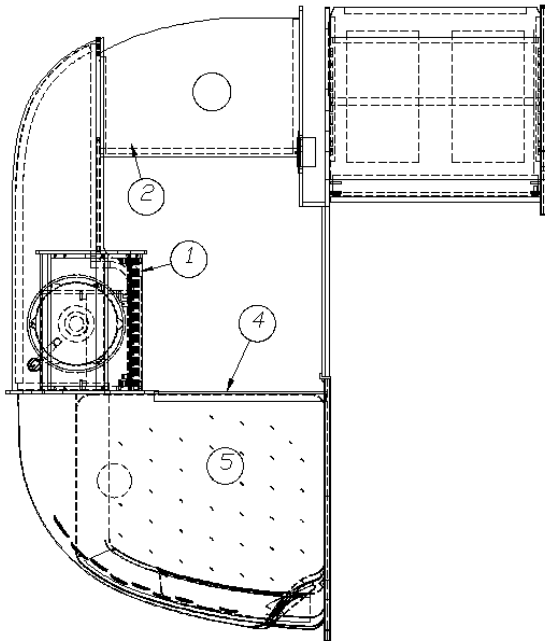

2016 SPORT FURNITURE, LAVATORY

Bath Module, 22FB

111721-02

Bath Module

1. 967255	Lavatory cabinet
2. 967254	Toilet stand
3. 203615	Shower assembly
4. 703725	Shower door
5. 967113	Shower stand
967114	Shower seat support
371423-02	Mirror, Wall mount, Nickel
690495-02	Toilet, Aqua V, Low profile, White
201666-01	J-molding, 3/16 plastic, White
382098	Handle, Towel bar, Chrome