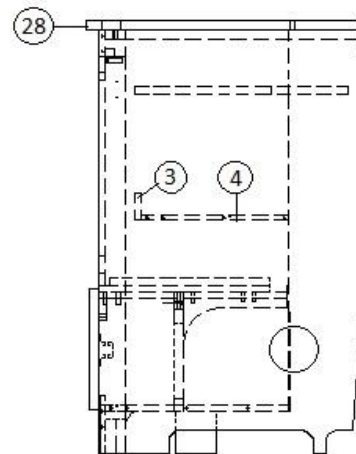

2016 SPORT FURNITURE, GALLEY

Galley, 22FB

Parts Listed on Next Page