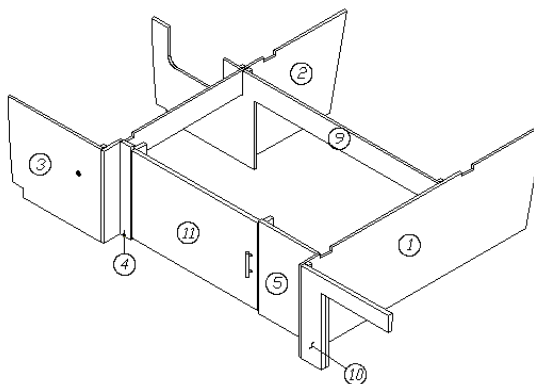

2016 SPORT FURNITURE, BEDROOM

Bed, 22FB

967436

Bed

1. 967436-1	Panel, 17.5 x 52.29
2. 967436-2	Panel, 17.5 x 52.53
3. 967436-3	Panel, 20.38 x 17.5
4. 967436-4	Panel, 2.25 x 17.5
5. 967436-5	Panel, 12.63 x 17.5
6. 967436-6	Panel, 2.25 x 16.75
7. 967436-7	Panel, 2.25 x 16.75
8. 967436-8	Panel, 2.25 x 27
9. 967436-9	Panel, 17.5 x 62.69
10. 967436-10	Panel, 19.14 x 17.5
11. 967436-11	Door, 27.63 x 16.5
382044	Handle, Brushed Nickel
381607-11	Hinge
381228-02	Catch, Grabber door
967451	Bed closeout
365385-01	Edgebanding, 5/8", White Cypress
365385-02	Edgebanding, 15/16", White Cypress
365386-02	Edgebanding, 15/16", Linen