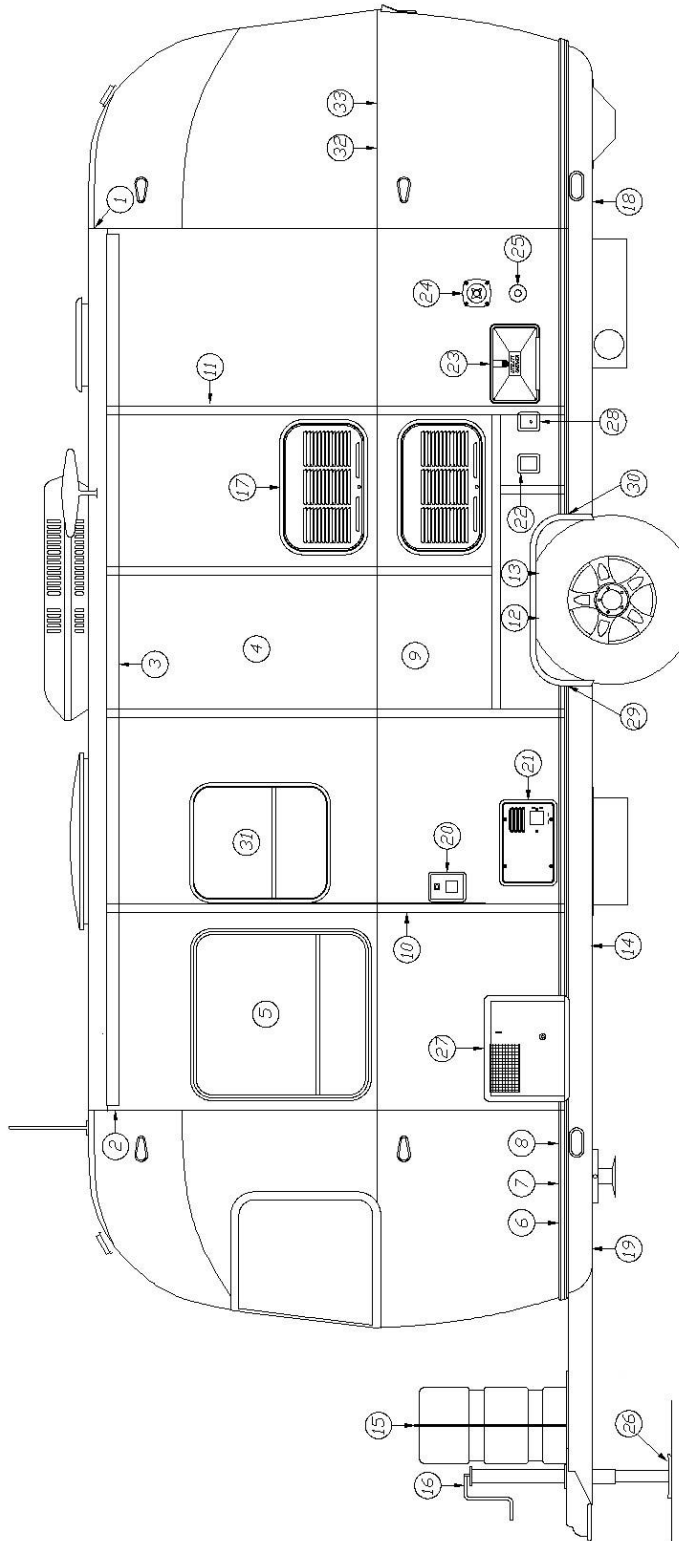

2016 SPORT EXTERIOR SHELL

Wall, Roadside, 22FB

Parts Listed on Next Page