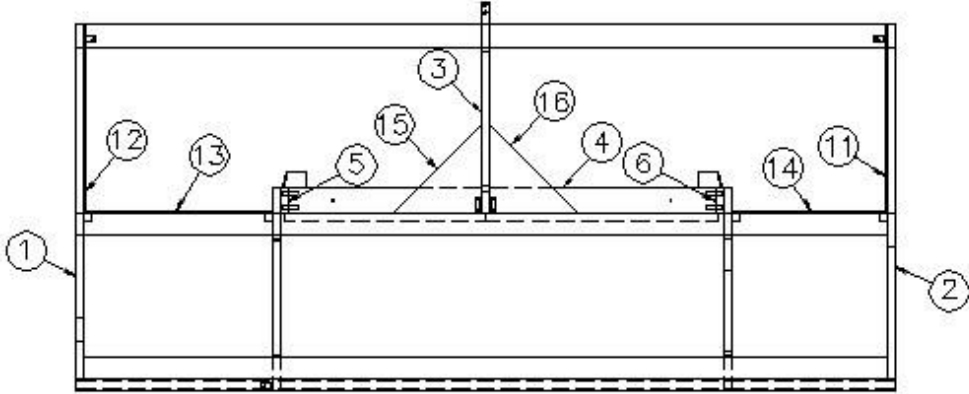

2016 SPORT FURNITURE, BEDROOM

Bed, 16'

Parts Listed on Next Page