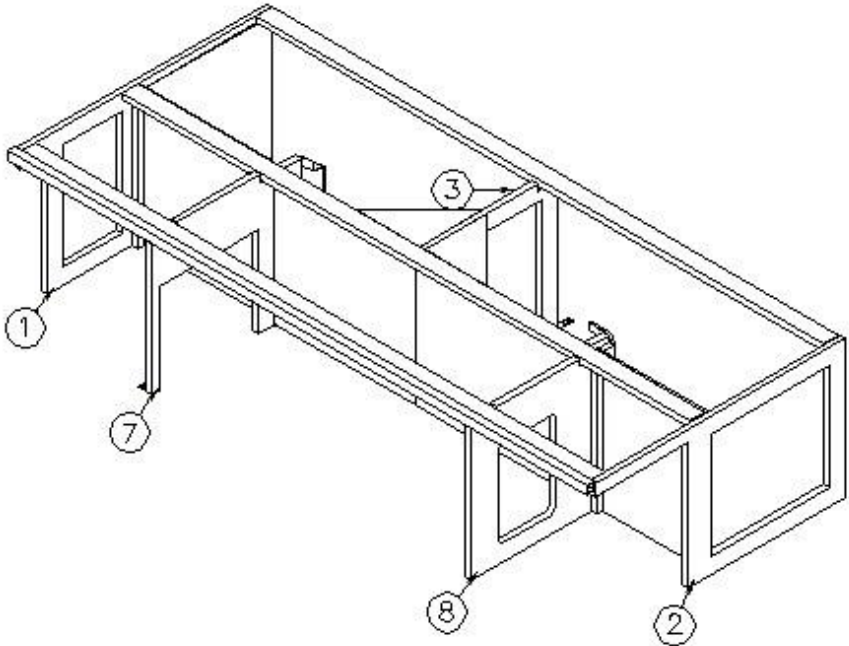

2016 SPORT FURNITURE, BEDROOM

Bed, 16'

Parts Listed on Next Page