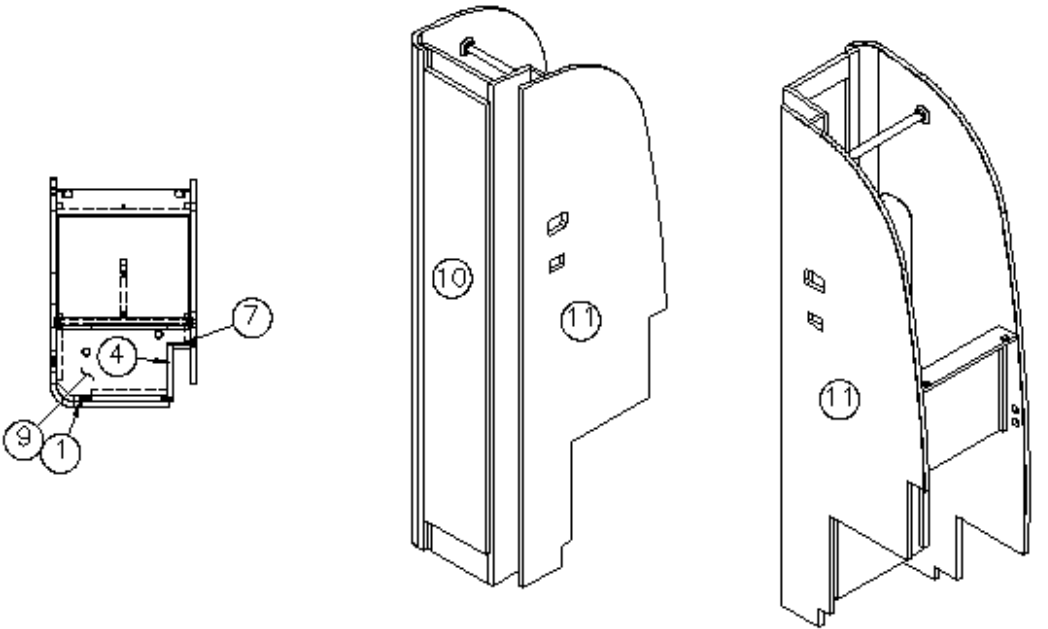

2016 SPORT FURNITURE, BEDROOM

Wardrobe, Roadside, 16'

Parts Listed on Next Page