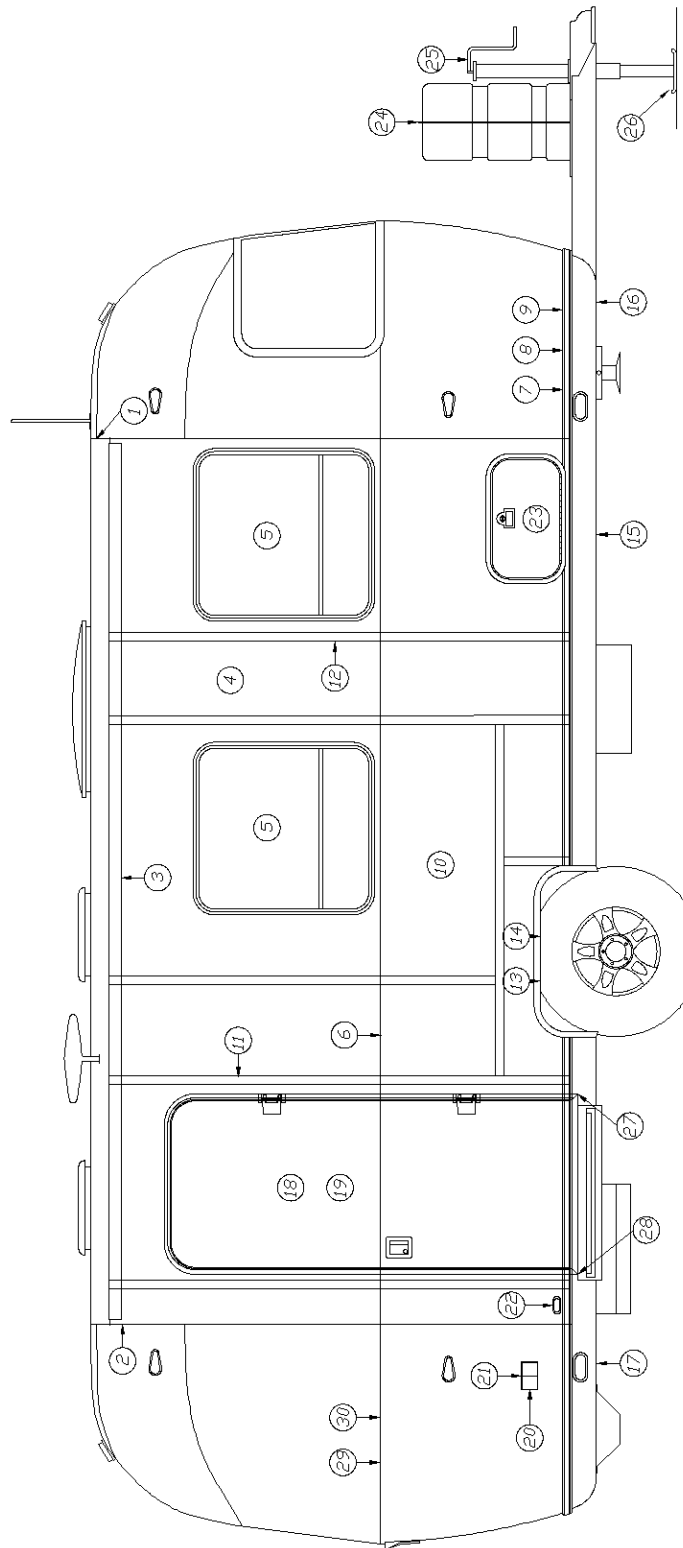

2016 SPORT EXTERIOR SHELL

Wall, Curbside, 22FB

Parts Listed on Next Page