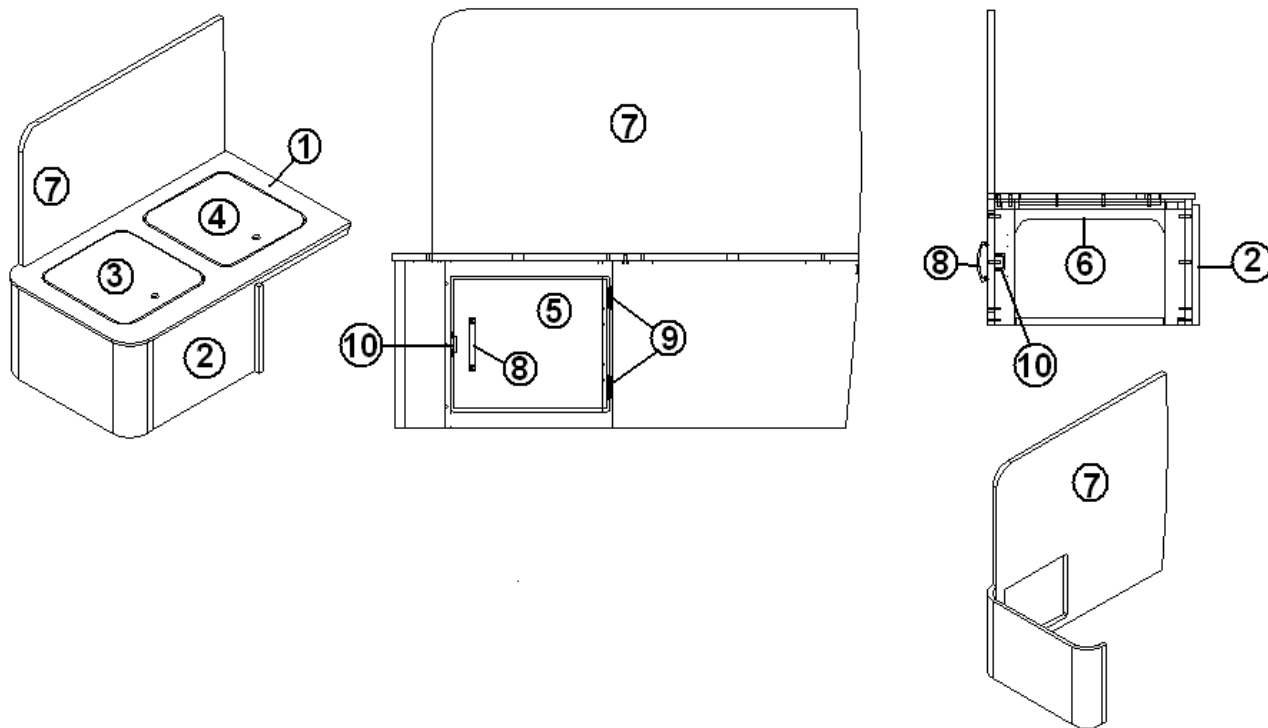

2016 SPORT FURNITURE, LOUNGE

Dinette Seat, Forward, 22FB

967447

Forward, Dinette Seat

1. 967447-1	Panel, 22.5 x 38.08
2. 967447-2	Panel, 13.75 x 33.81
3. 967447-3	Panel, 14.5 x 15.5
4. 967447-4	Panel, 14.5 x 15.5
5. 967447-7	Panel, 12.5 x 10.5
6. 967447-8	Panel, 20.75 x 13.75
7. 967444	Forward dinette seat sub assembly
8. 382044	Handle, Brushed Nickel
9. 381607-11	Hinge
10. 381228-02	Catch, Grabber door (5lb Pull)