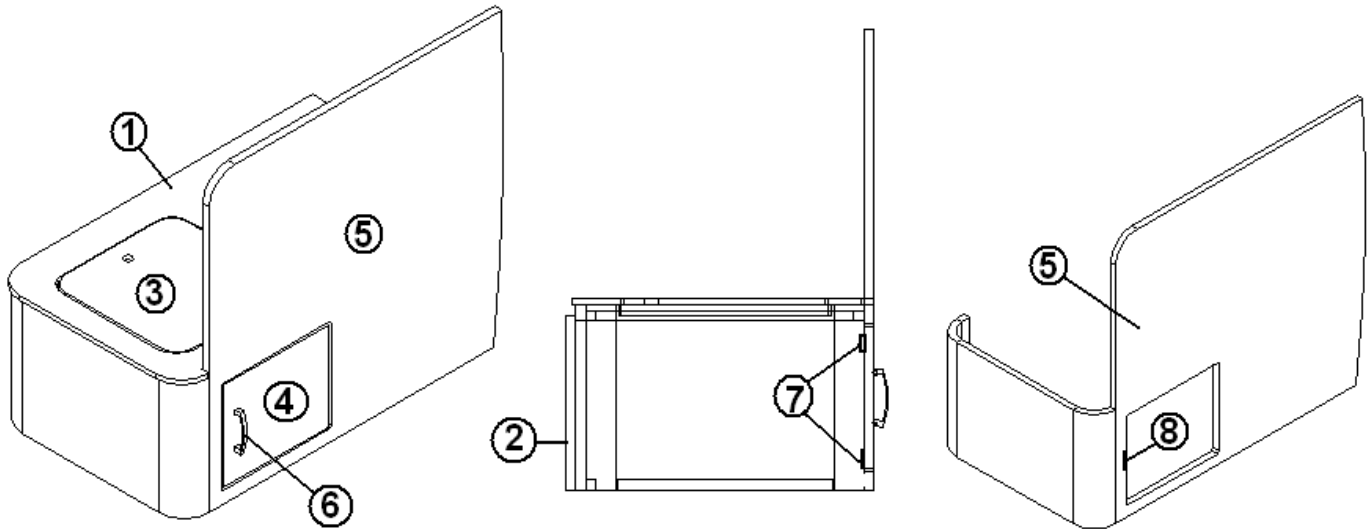

2016 SPORT FURNITURE, LOUNGE

Dinette Seat, Rear, 22FB

967446

Rear Dinette Seat

1. 967446-1	Panel, 22.5 x 38.08
2. 967446-2	Panel, 14.25 x 33.81
3. 967446-3	Panel, 14.5 x 15.5
4. 967446-6	Panel, 12.5 x 10.5
5. 967443	Dinette seat sub assembly
6. 382044	Handle, Brushed Nickel
7. 381607-11	Hinge
8. 381228-02	Catch, Grabber door (5lb Pull)