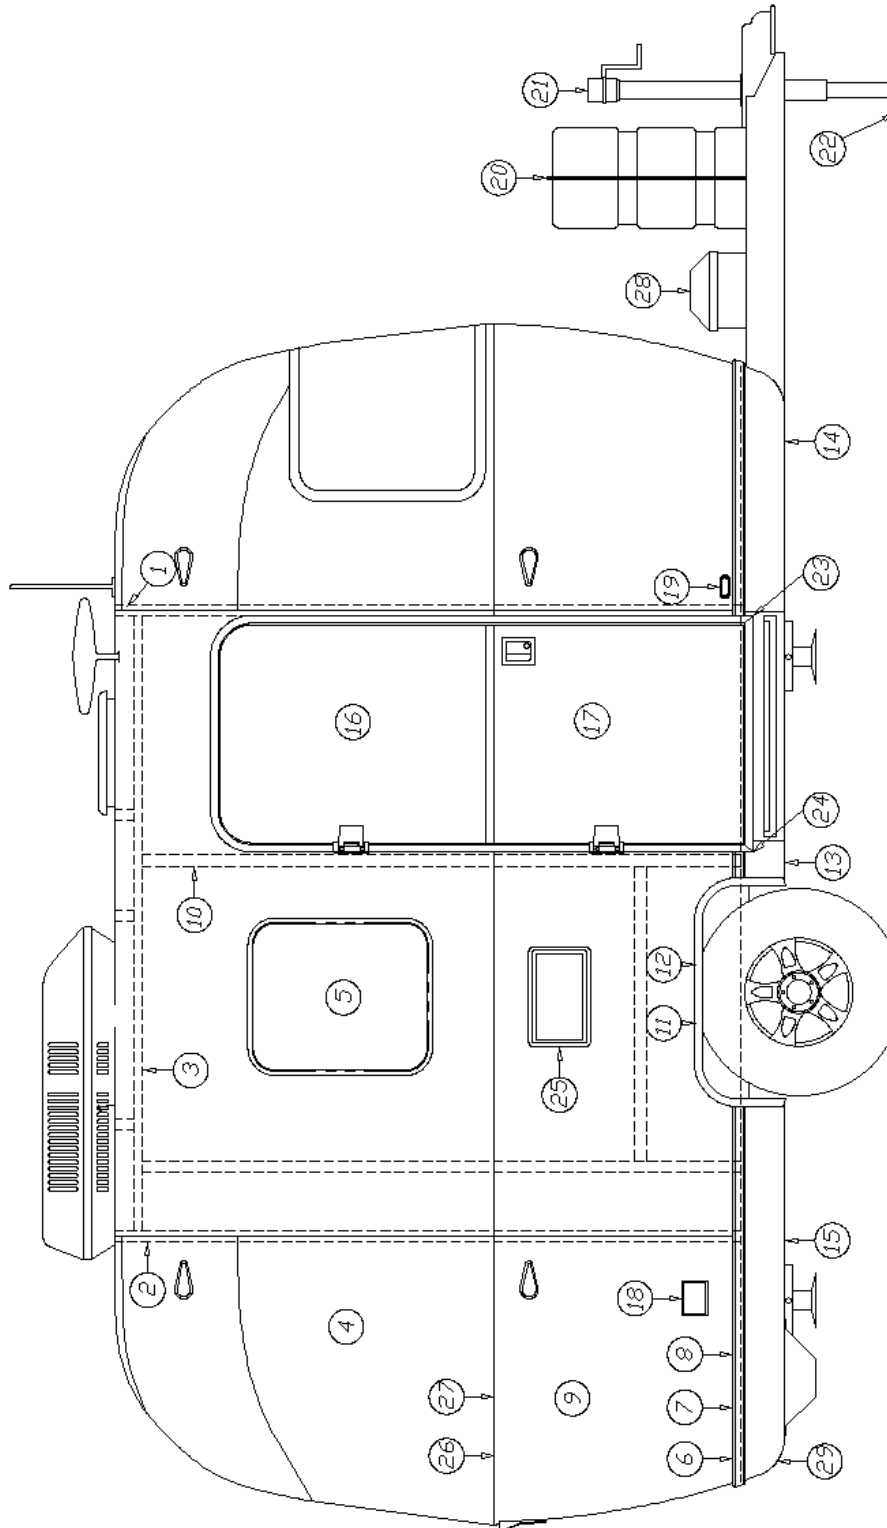

2016 SPORT EXTERIOR SHELL

Wall, Curbside, 16'

Parts Listed on Next Page