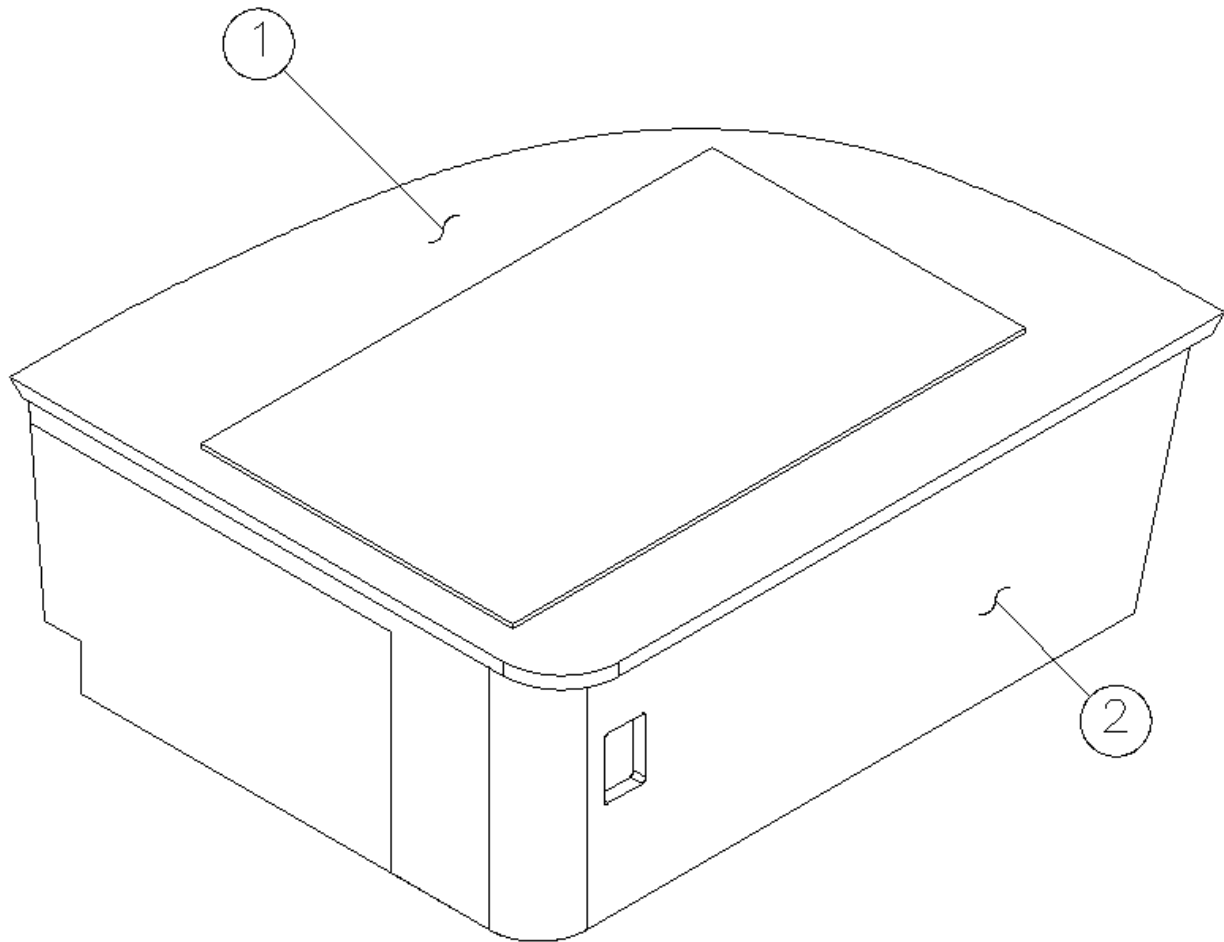

2016 SPORT FURNITURE, LOUNGE

Dinette Seat, Roadside, 16'

966962-08

RS, Dinette Seat

1. 966962-081

Panel, 33.55 x 40.29

2. 967785

Sub assembly

701538-01

Carpet, Econolier