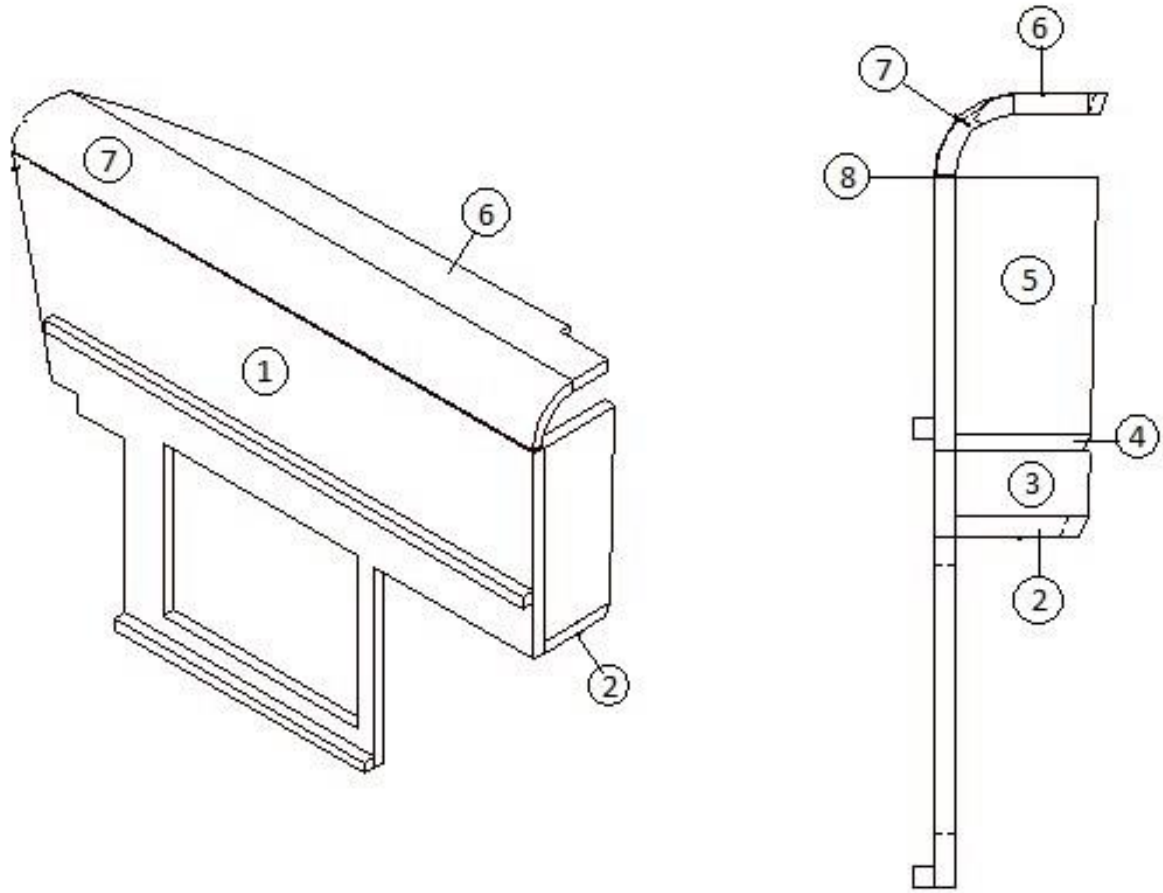

2016 SPORT FURNITURE, BEDROOM

Hamper & Headboard, RH, 16'

968193

Hamper & Headboard, RH

1. 968193-1	Panel, 39.25 x 25.5
2. 968193-2	Panel, 21.07 x 5.36
3. 968193-3	Panel, 5.55 x 3.25
4. 968193-4	Panel, 15.75 x 5.59
5. 968193-5	Panel, 5.62 x 8.63
6. 968193-6	Panel, 37.68 x 3.47
7. 801345	Radius plywood .75" x 3" x 8'
8. 380458	Hinge, Piano Copper
702482-03	Headliner Spectra Opal