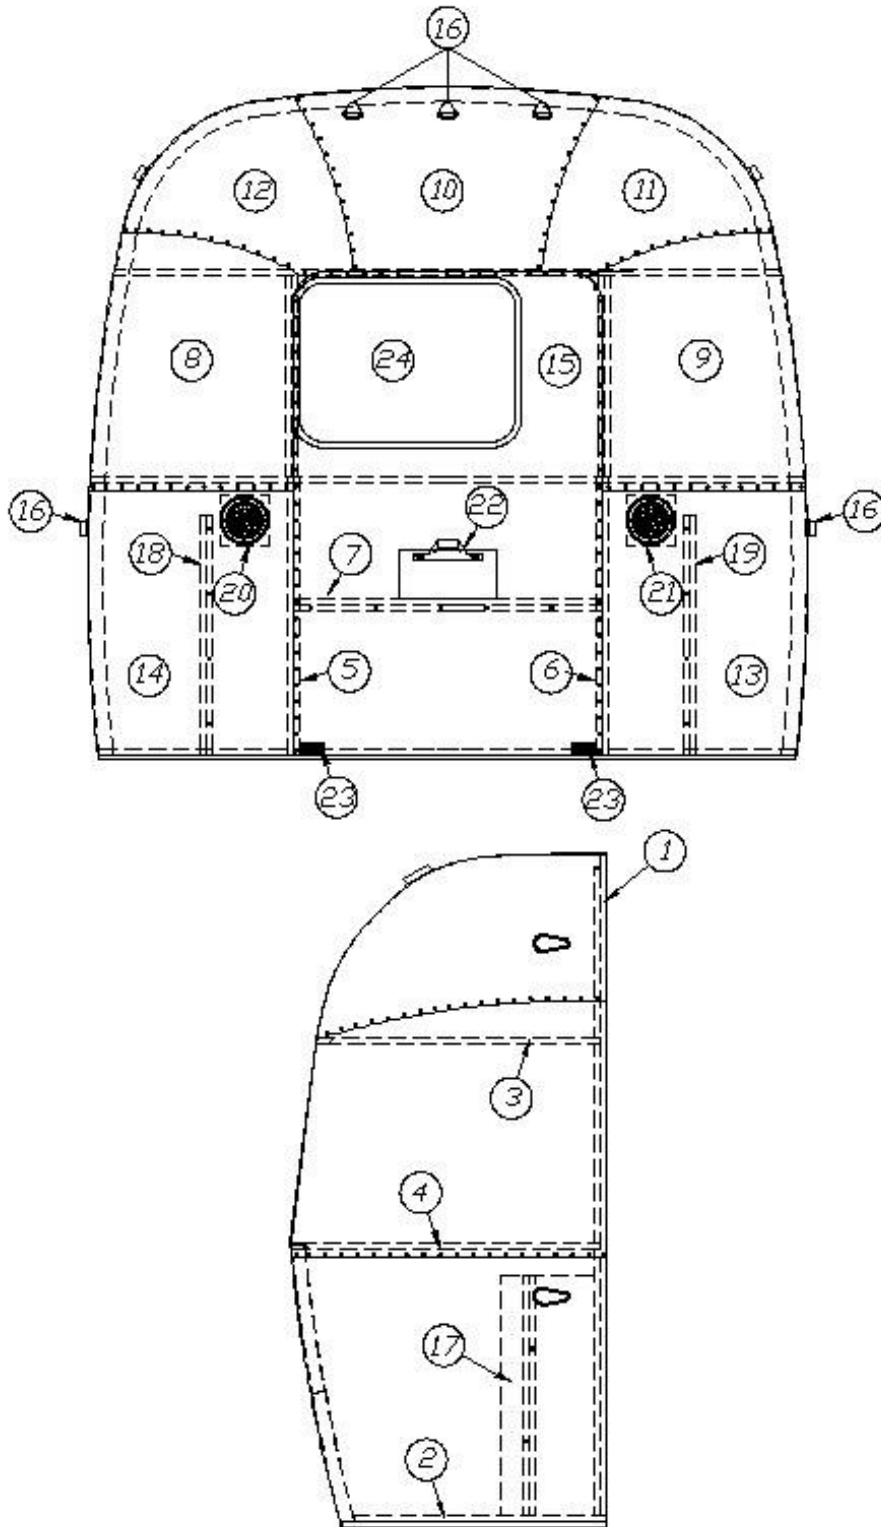

2016 SPORT EXTERIOR SHELL

Aft End, 22FB

Parts Listed on Next Page