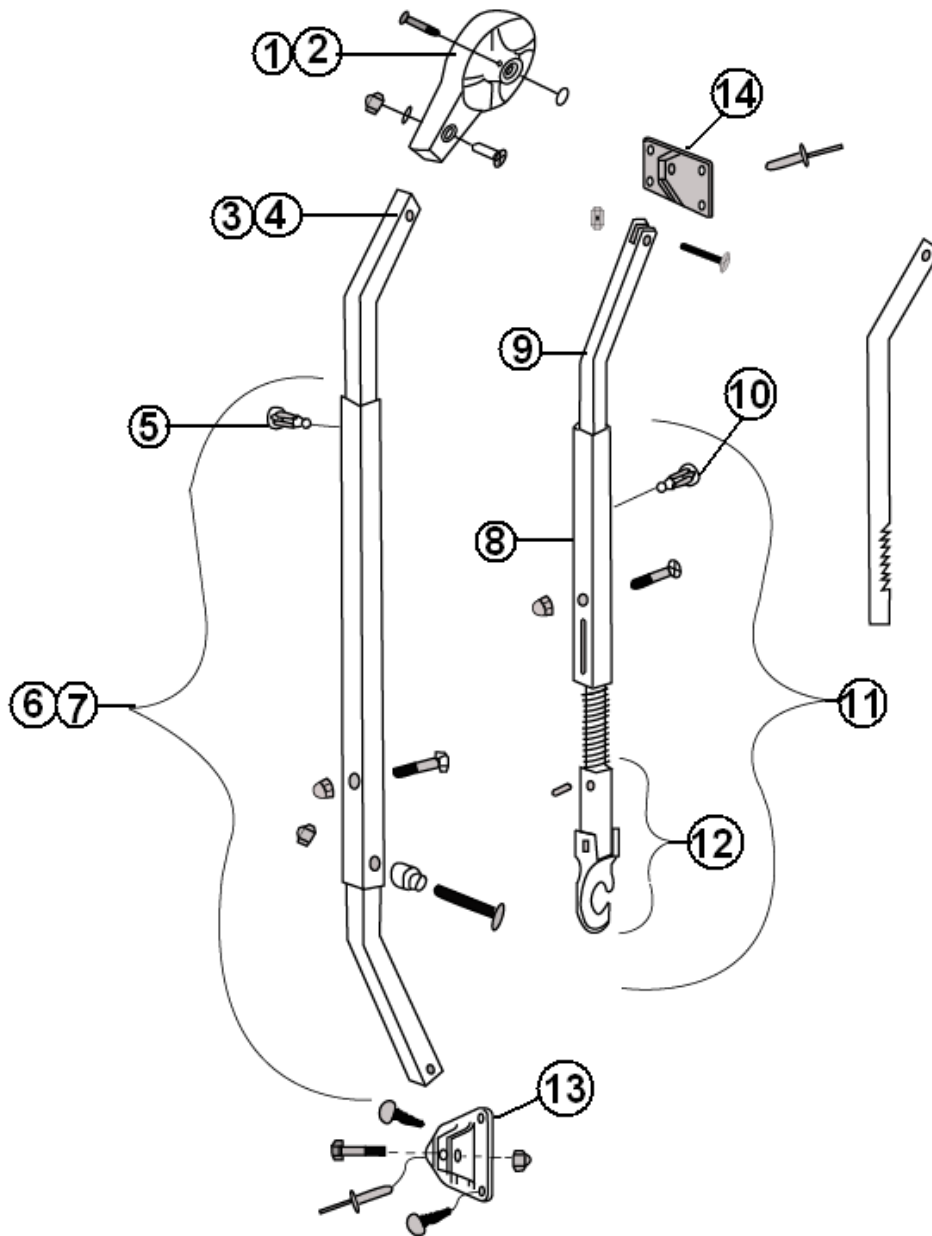

2016 SPORT DOORS, WINDOWS, AWNINGS

Awnings, Patio

703727-06	Patio awning, 6' 8.25", Zip Dee, 16'
703727-02	Patio awning, 12'5.25", Zip Dee, 22FB
703727-01	Hardware package, Zip Dee
385577	Tape, Clear wear strip, 3.5" wide

Awning Hardware

Parts Listed on Next Page