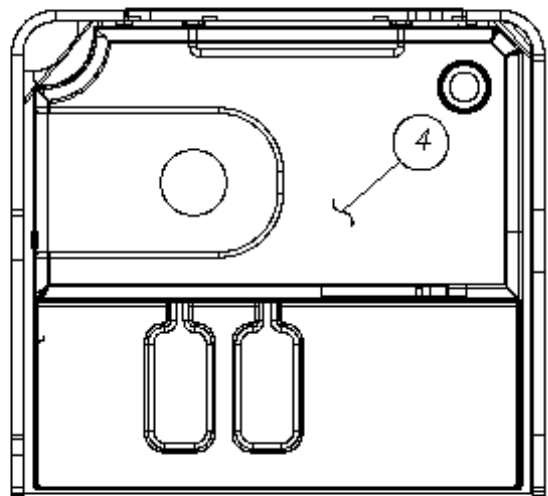

2016 SPORT FURNITURE, LAVATORY

Bath Module, 16'

Parts Listed on Next Page