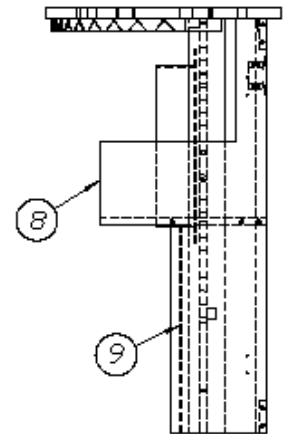

2016 SPORT FURNITURE, LAVATORY

Lavatory Cabinet, 22FB

Parts Listed on Next Page