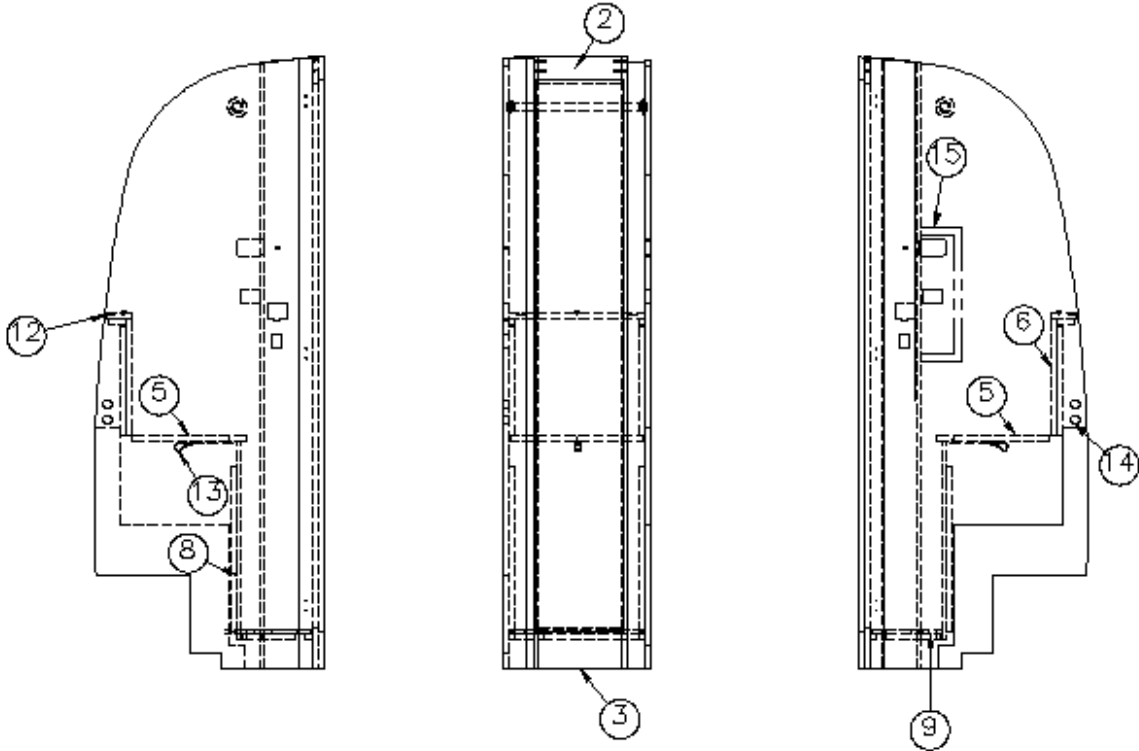

2016 SPORT FURNITURE, BEDROOM

Wardrobe, Roadside, 16'

Parts Listed on Next Page