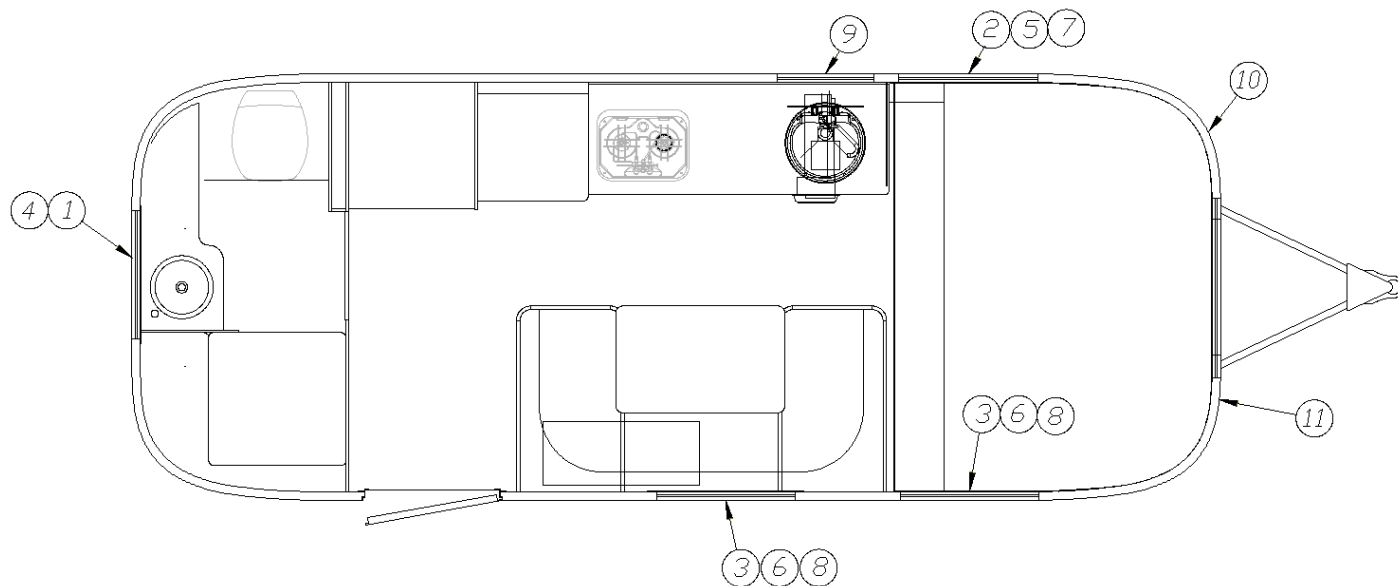

2016 SPORT CURTAINS & BLINDS

Curtains & Blinds, 22FB

111782-01

Window Coverings Install

1. 703191-07	Mini blind, Metal, 27.5 x 22
2. 703191-21	Mini blind, Aluminum, 29 x 32
3. 703191-22	Mini blind, Aluminum, 31 x 32
4. 115396-03	Blind cover, 27.5"
5. 115396-02	Blind cover, 29"
6. 115396-01	Blind cover, 31"
7. 115425-01	Valance, Aluminum, 29.75"
8. 115425-02	Valance, Aluminum, 38.75"
9. 703191-04	Mini blind, 21" x 23", Brushed Aluminum
10. 998227-01	Curtain panel, Blackout, RS
11. 998227-02	Curtain panel, Blackout, CS