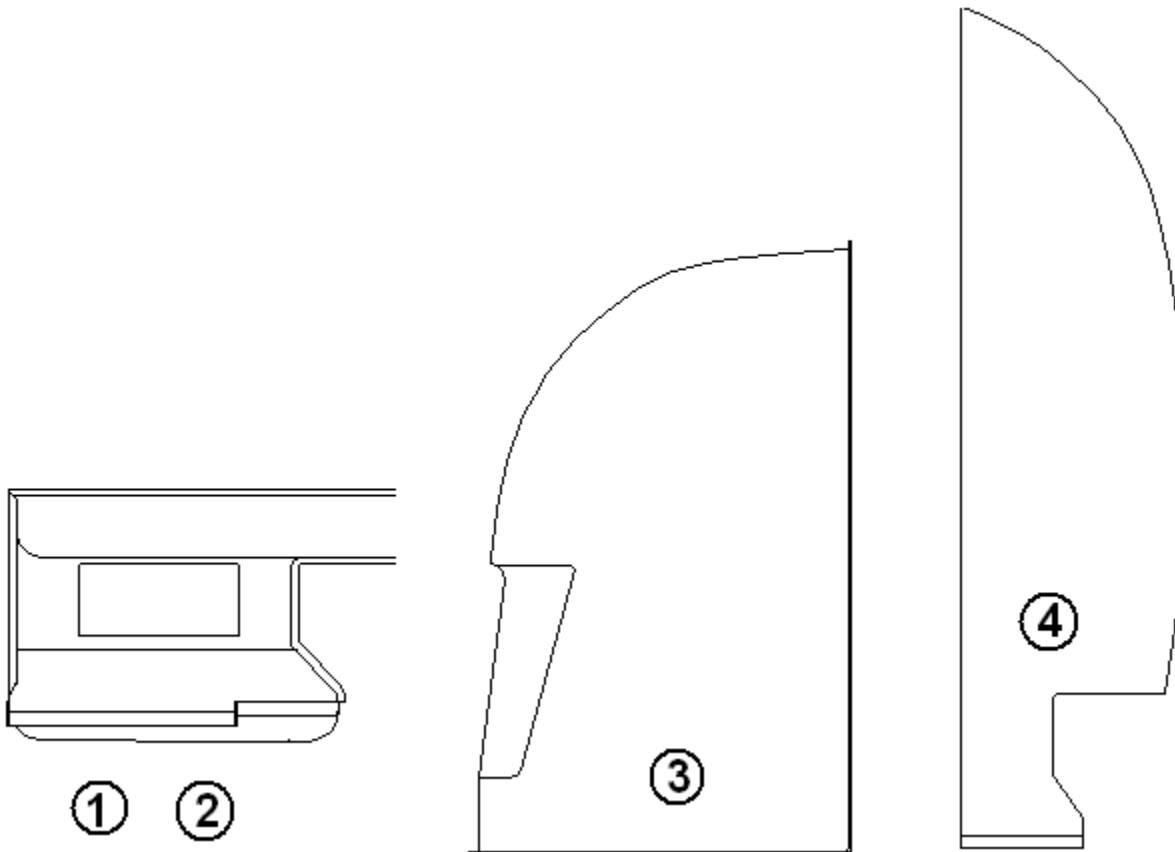

2016 SPORT FURNITURE, LAVATORY

Shower Compartment, 22FB

203615 Shower Assembly

1. 203692 Shower base
2. 203615-02 Shower seat
3. 203615-03 Shower surround
4. 203615-04 Shower panel
- *203615-100 Shower pan, items 1 & 2

*Items are bonded together at the vendor before delivery.