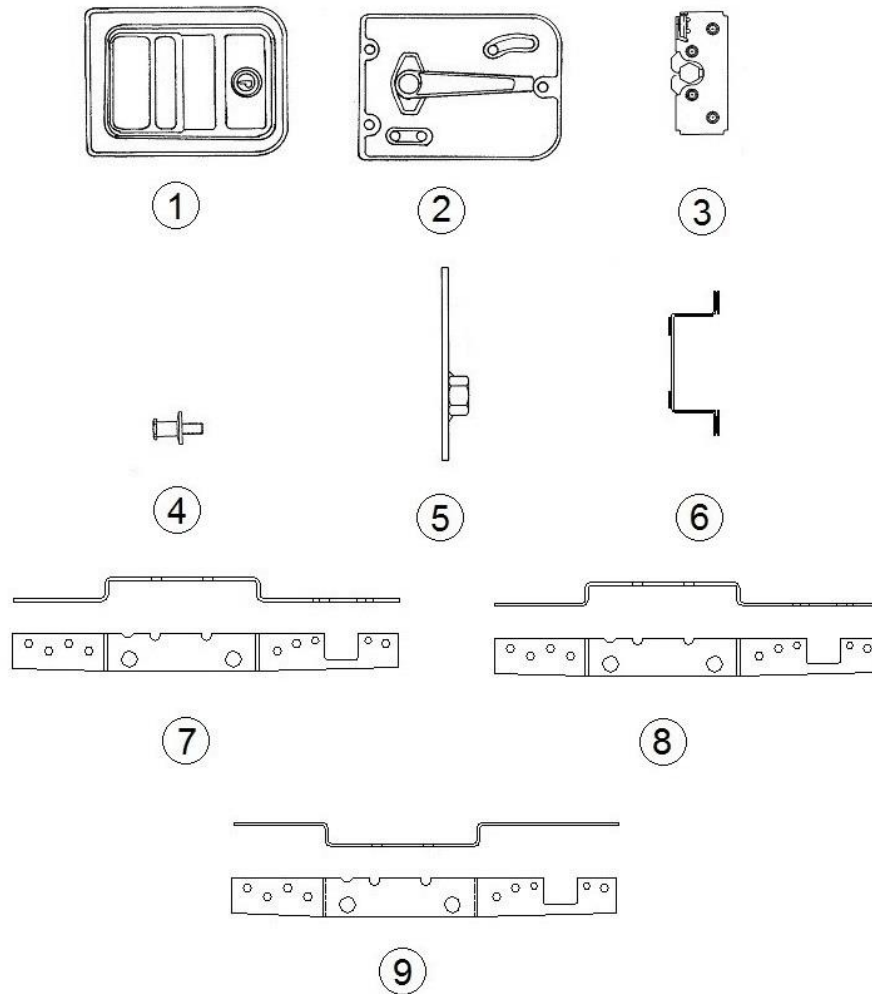

2016 SPORT HARDWARE

Main Door Lock, Left Hand Hinge

1. 381547-01	Main door lock, Outside housing
2. 381547-07	Main door lock, Inside plate
3. 381547-03	Double rotary latch, Main door
4. 381547-04	Striker bolt w/washer, Main door lock
5. 381550	Plate, Striker bolt mounting
6. 114657	Door hat section
7. 382067	Outer reinforcement plate, RH/LH hinged door
8. 382066	Inner reinforcement plate, LH hinged door
9. 382068	Inner reinforcement plate, RH hinged door
381547-102	Main door key, Blank
381547-08	Screw package, Main door lock
385595	Pocket strike
382122	Key chain, Airstream logo