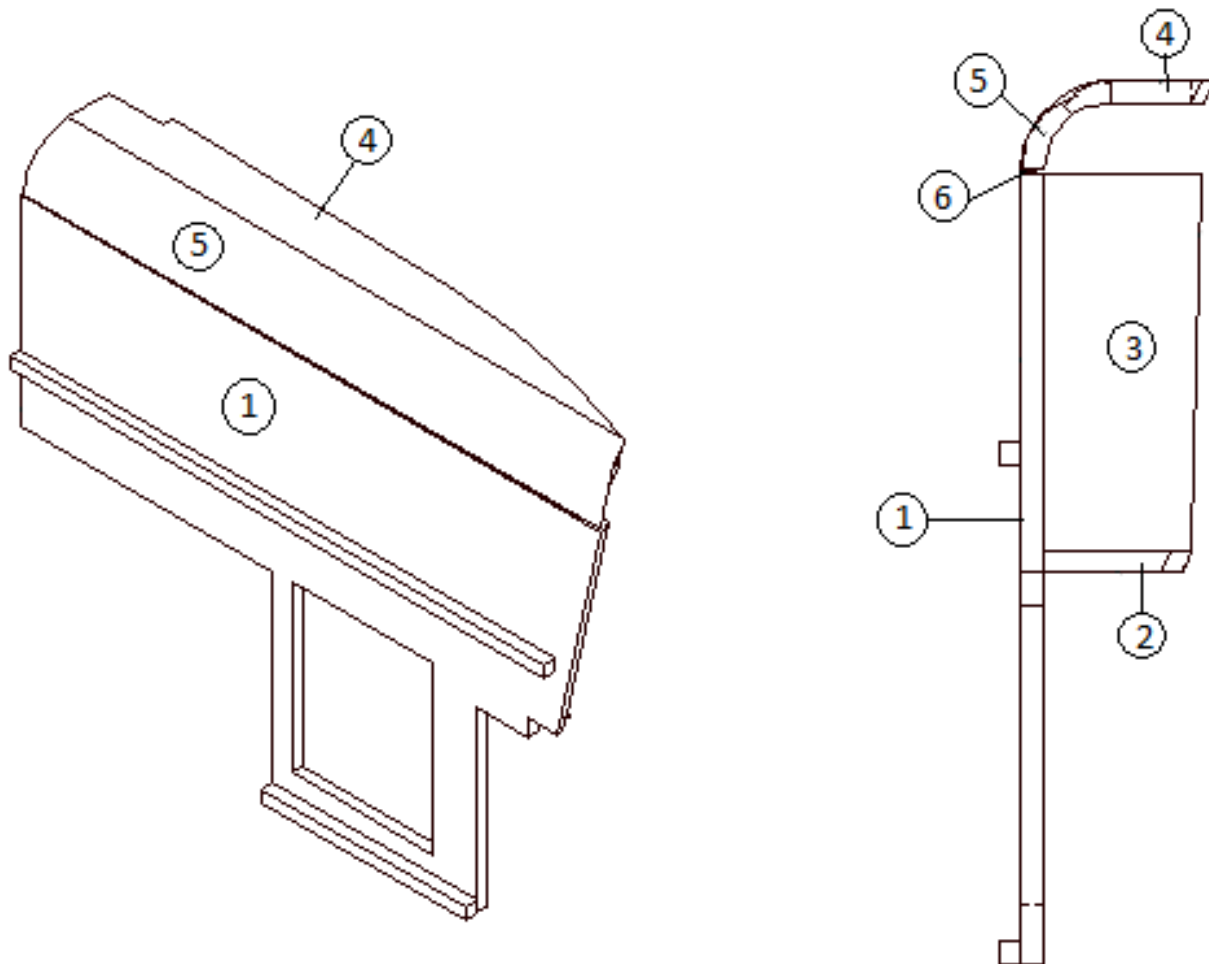

2016 SPORT FURNITURE, BEDROOM

Hamper & Headboard, LH, 16'

967017

Hamper & Headboard, LH

1. 967017-1 2. 967017-2 3. 967017-3 4. 967017-4 5. 801345 6. 380458	- Panel, 39.25 x 26.5 - Panel, 4.96 x 36.24 - Panel, 5.35 x 12.63 - Panel, 3.47 x 37.68 - Radius plywood, .75" x 3" x 8' - Piano hinge, Copper - Headliner Spectra Opal