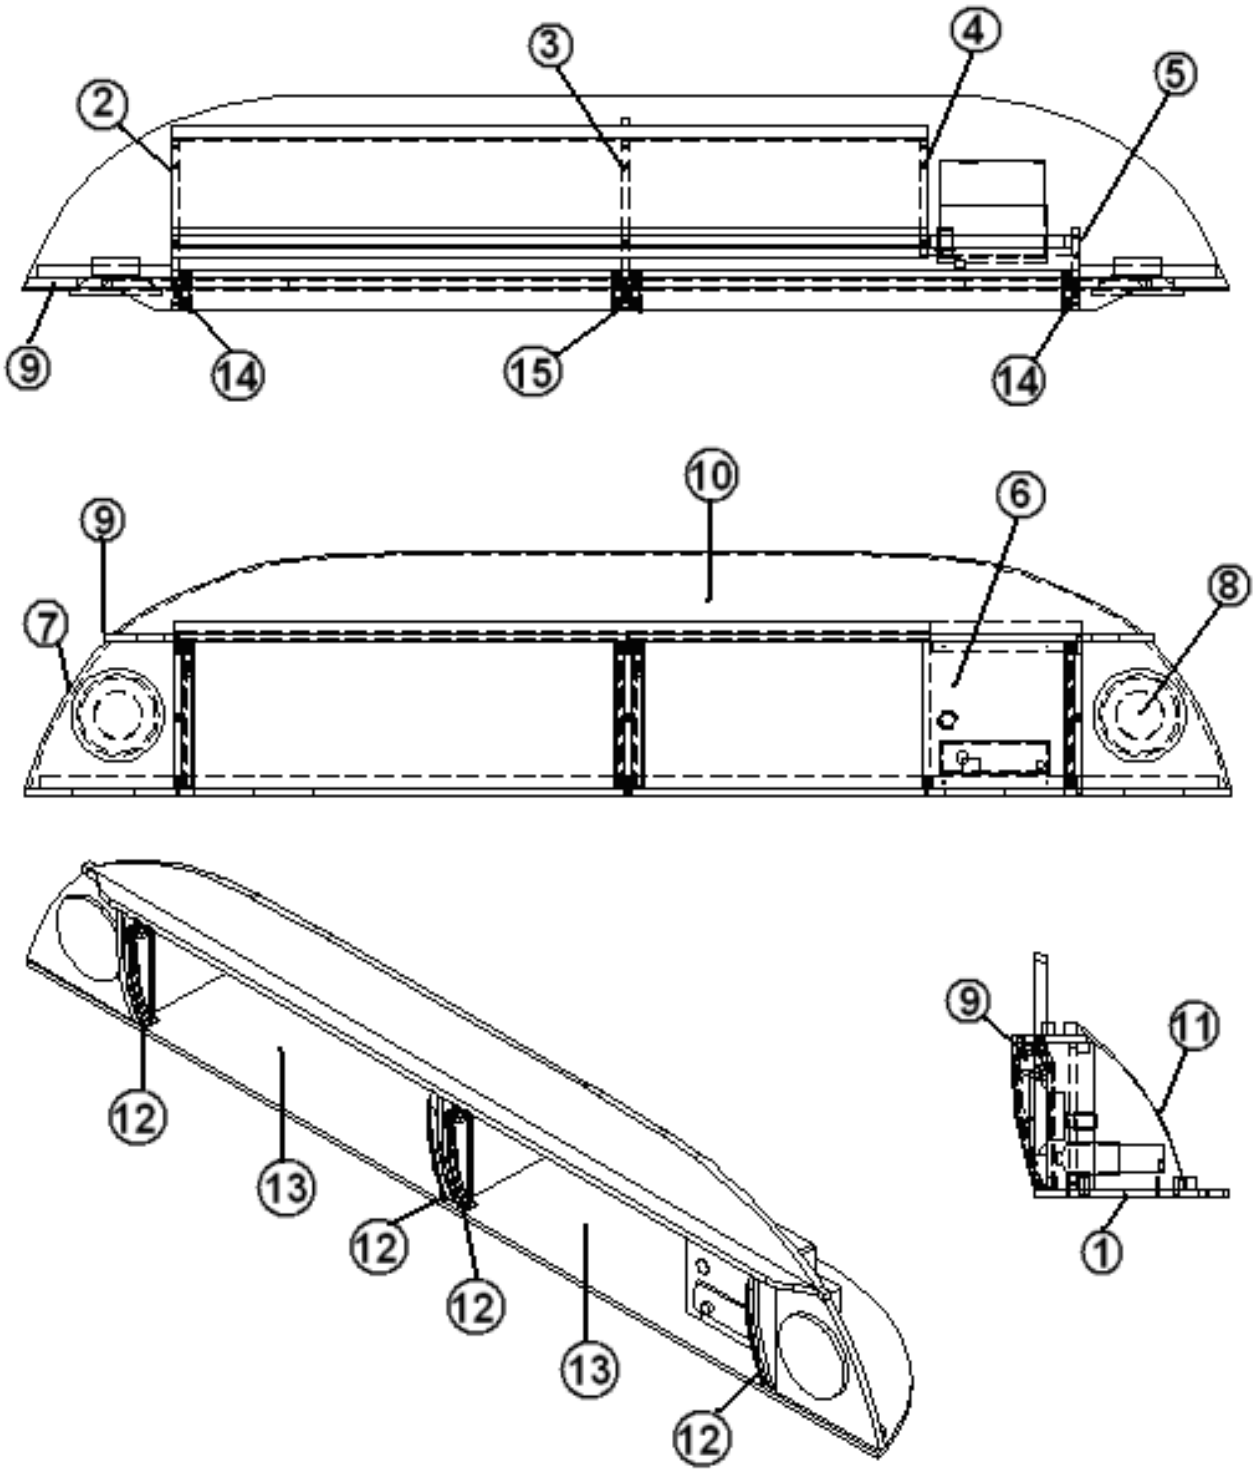

2016 SPORT FURNITURE, LOUNGE

Roof Locker, Front, 16'

Parts Listed on Next Page