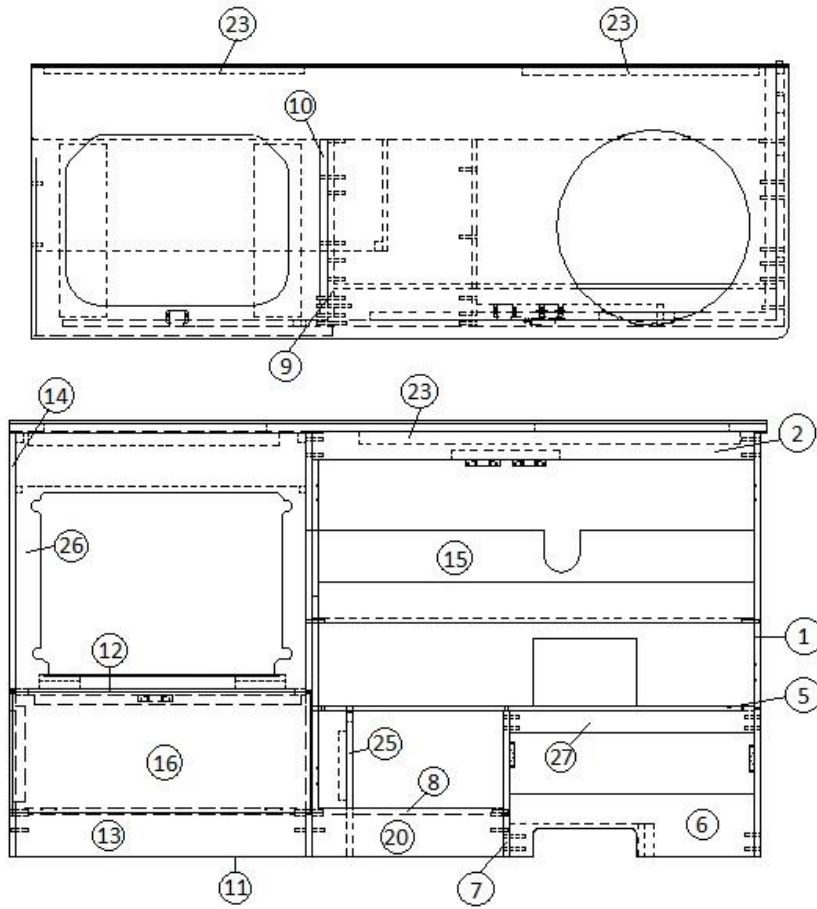

2016 SPORT FURNITURE, GALLEY

Galley, 22FB

Parts Listed on Next Page