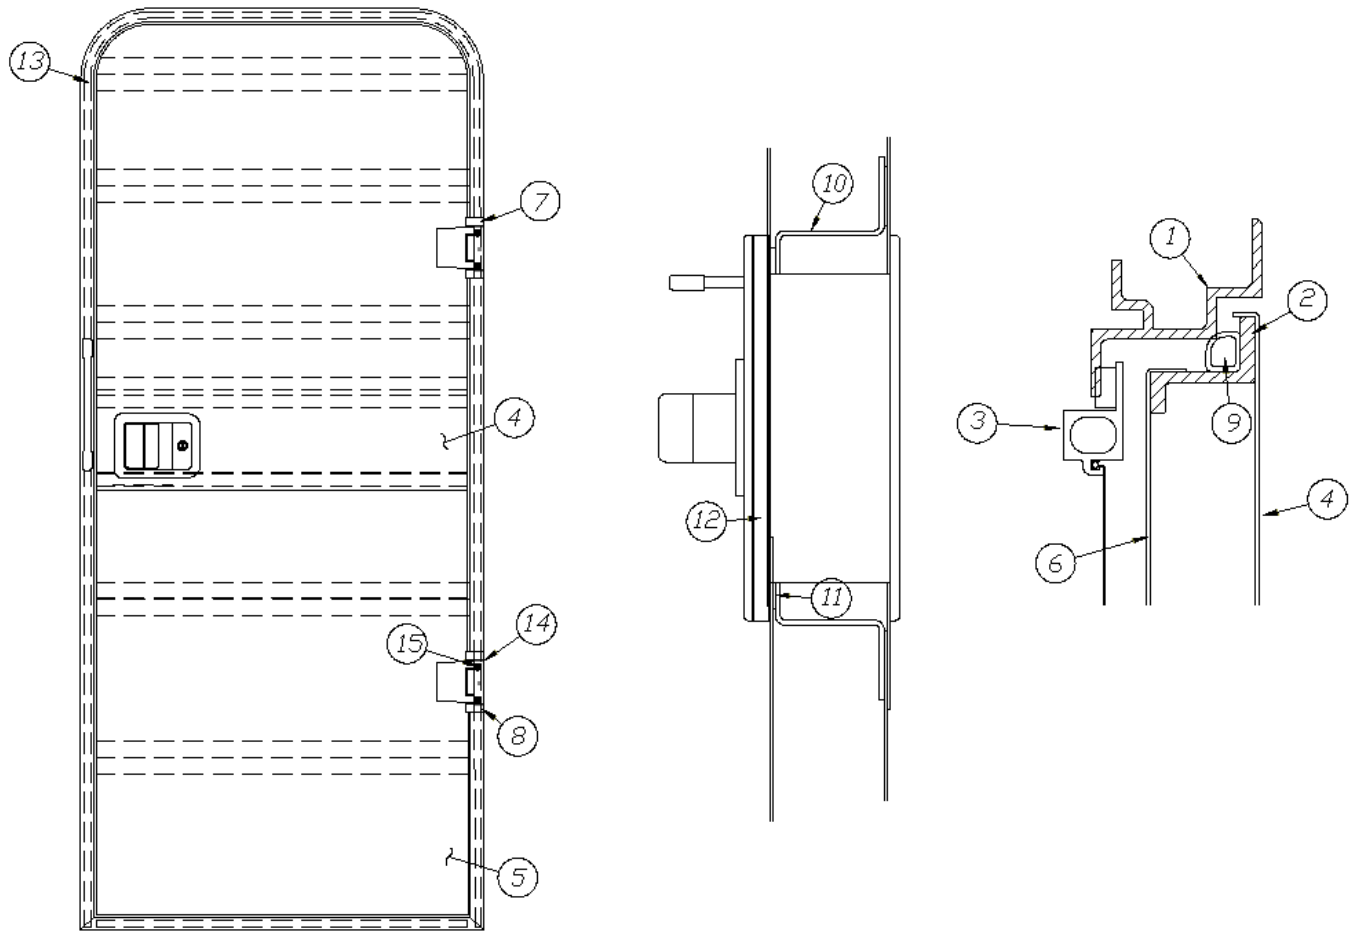

2016 SPORT DOORS, WINDOWS, AWNINGS

Main Door, RH Hinge, 22FB

Parts Listed on Next Page