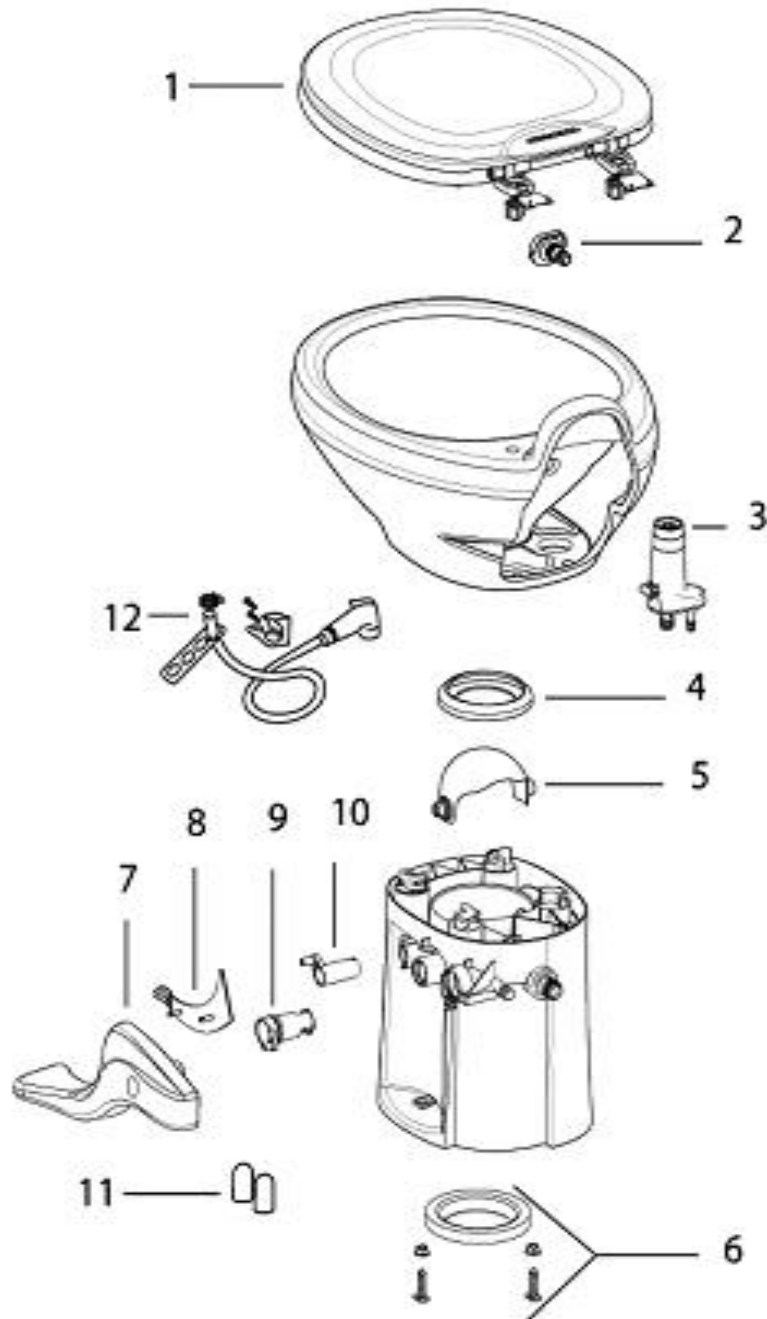

2016 SPORT PLUMBING, DRAIN SYSTEM

Toilet, 16'

Parts Listed on Next Page