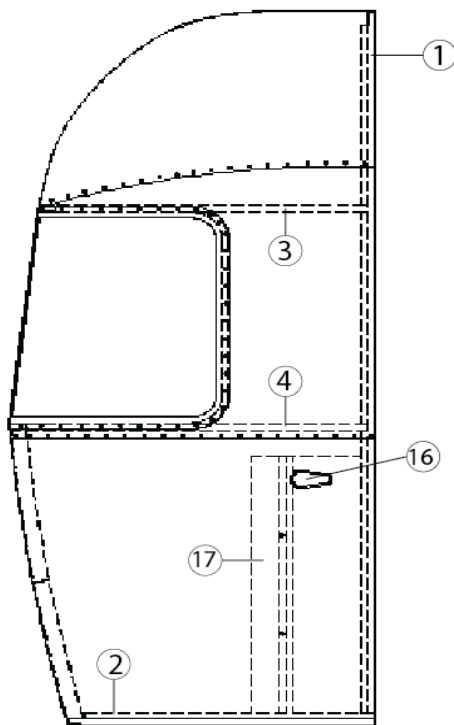

2016 SPORT EXTERIOR SHELL

Front End, 22FB

Parts Listed on Next Page