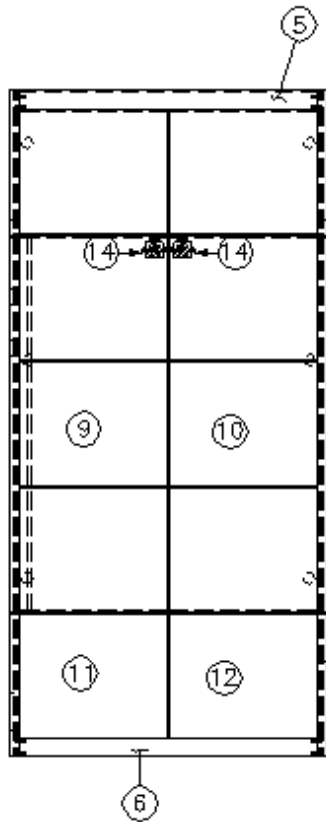

2016 LAND YACHT FURNITURE, BEDROOM

Wardrobe

Parts Listed on Next Page