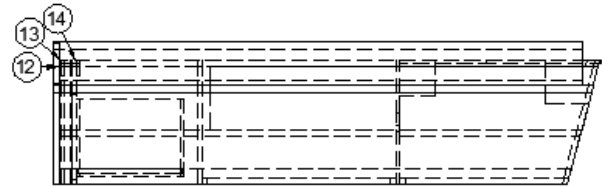

2016 LAND YACHT FURNITURE, BEDROOM

Bed, Double

Parts Listed on Next Page