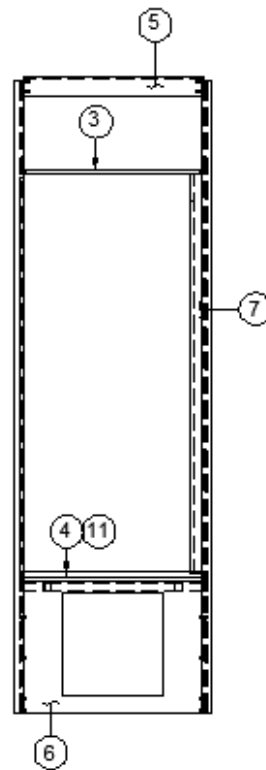

2016 LAND YACHT FURNITURE, GALLEY

Refrigerator Cabinet

Parts Listed on Next Page