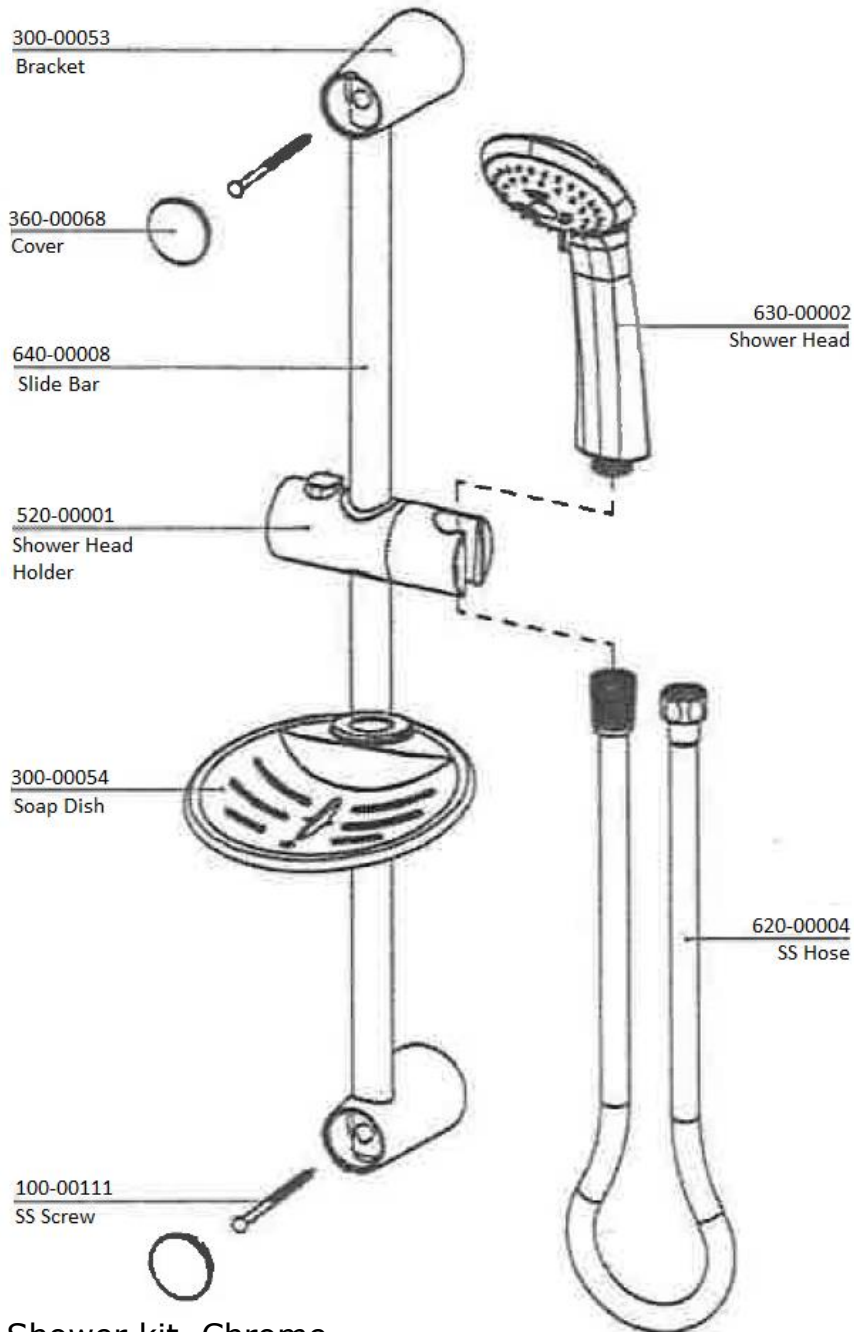

2016 LAND YACHT PLUMBING, FRESH WATER

Shower Kit

ITC Incorporated Model#99007CH-DK

602370

Shower kit, Chrome

- 99041-CH, Chrome shower valve w/stick handle
- 99008, Chrome shower bar w/soap dish and spray head
- 99001-Nipple, nipple fitting that screws into the elbow
- 99001-ELB-6401, Fitting/elbow that spray head hooks up to