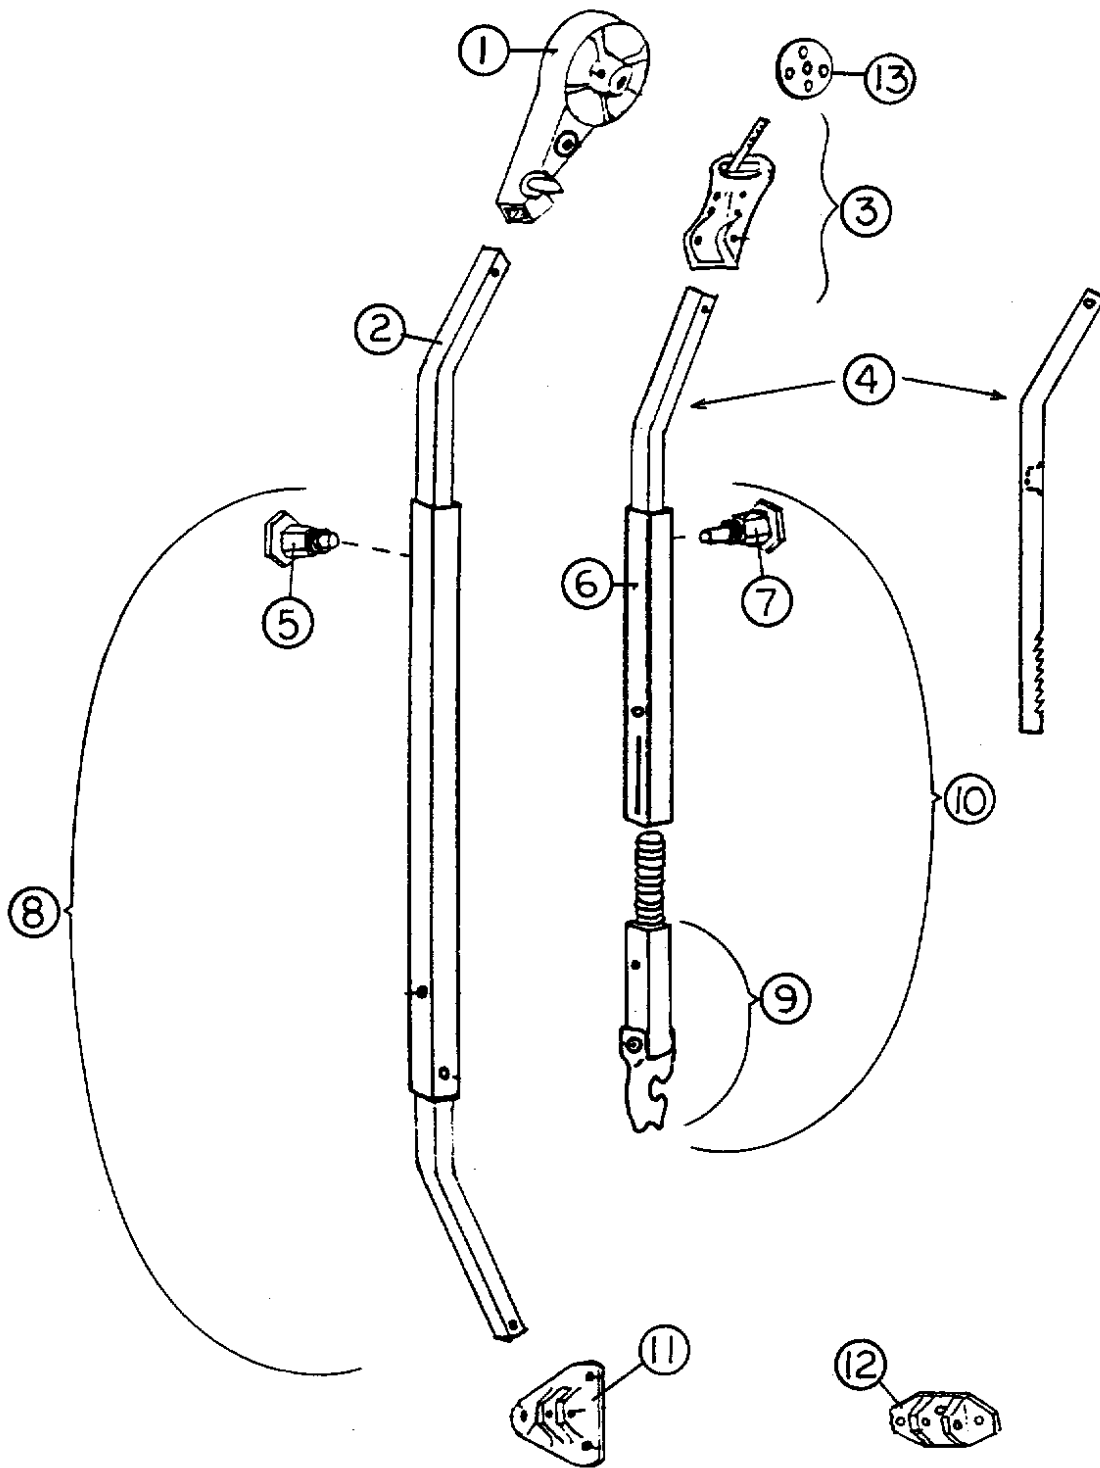

2016 LAND YACHT HARDWARE

Awnings

Parts Listed on Next Page

2016 LAND YACHT HARDWARE

Awnings

- | | |
|----------------|-------------------------------|
| 1. 74043W-04 | Head assembly, front |
| 74043W-05 | Head assembly, Rear |
| 2. 74047W-09 | Main arm bar, front |
| 74047W-10 | Main arm bar, rear |
| 3. 74056W | Clamp assembly, front, curved |
| 74056W-01 | Clamp assembly, rear, curved |
| 4. 74061WS-07 | Rafter arm bar, satin |
| 5. 74054W | Snap stud assembly |
| 6. 74063W-04 | Rafter arm tube, satin |
| 7. 74072W | Ratchet stud |
| 8. 74048WS-12 | Main arm tube assembly, front |
| 74048WS-13 | Main arm tube assembly, rear |
| 9. 74068W-03 | Claw bar assembly |
| 10. 74048WS-14 | Rafter arm assembly |
| 11. 74055W | Base hinge, rib mount |
| 12. 74055W-01 | Base hinge, floor mount |
| 13. 74060W | Clamp wheel |
| 74041W-01 | Awning hook rod |