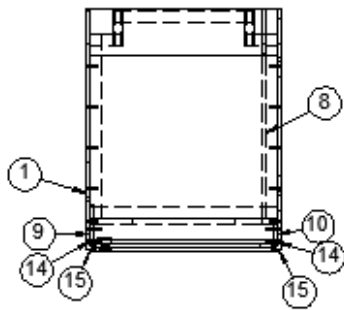

2016 LAND YACHT FURNITURE, GALLEY

Refrigerator Cabinet

Parts Listed on Next Page