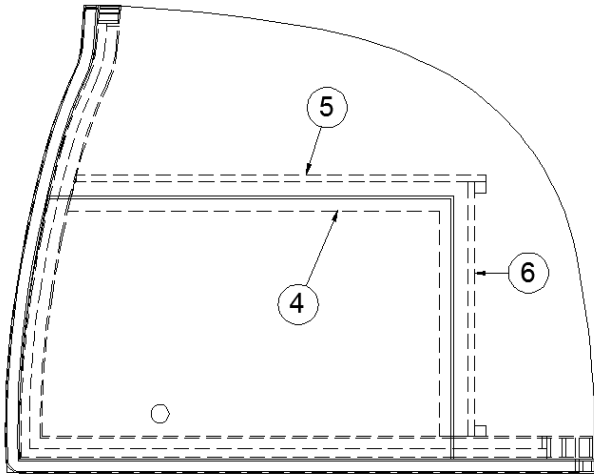

2016 LAND YACHT FURNITURE, GALLEY

Dinette Seat, Curbside

967976 Dinette Seat, Curbside

- 1. 967976-1 Dinette seat assembly
- 2. 967976-2 Panel, 40.14 x 33.53
- 3. 967976-3 Panel, 30.16 x 18.12
- 4. 967976-4 Panel, 27.97 x 17.74
- 5. 967976-5 Panel, 13.27 x 28.64
- 6. 967976-6 Panel, 13.27 x 17.74