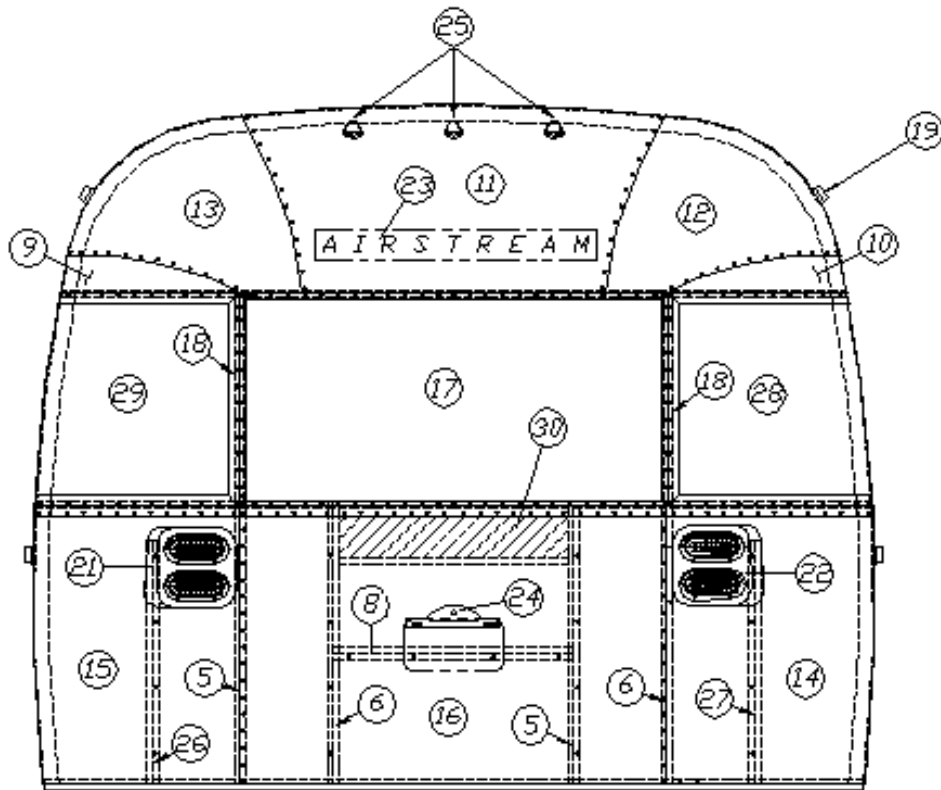

2016 LAND YACHT EXTERIOR SHELL

Aft End, 28FB

Parts Listed on Next Page