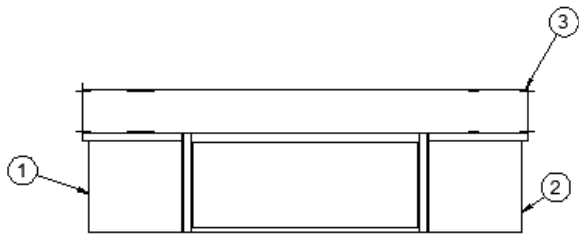

2016 LAND YACHT FURNITURE, BEDROOM

Bed, Double

Parts Listed on Next Page