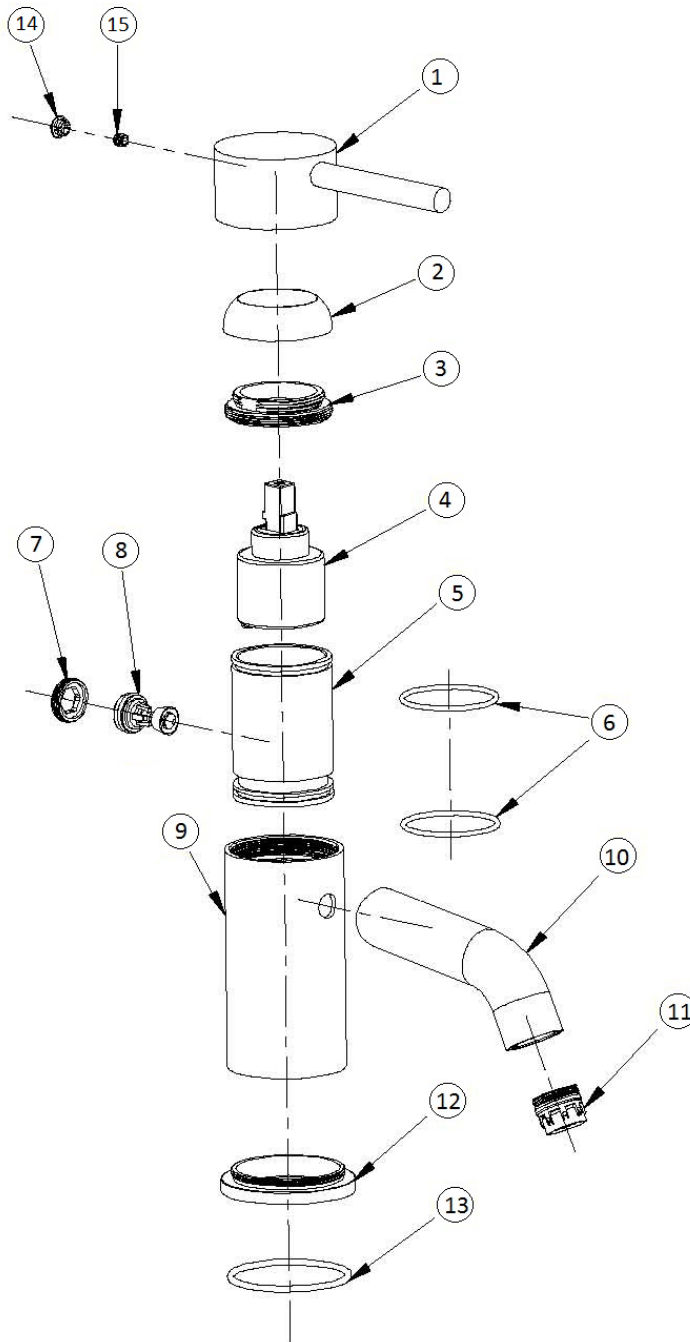

2016 LAND YACHT PLUMBING, FRESH WATER

Faucet, Lavatory
Scandvik, Inc. Model #70103

602369   Faucet, Chrome
602137   Valve, shut off

1. Handle
2. Cap
3. Nut
4. Valve
5. Sleeve
6. O-ring
7. Nut
8. Diverter valve
9. Body
10. Spout
11. M19-Aerator
12. Base
13. O-ring
14. Red/Blue Insert
15. Set Screw