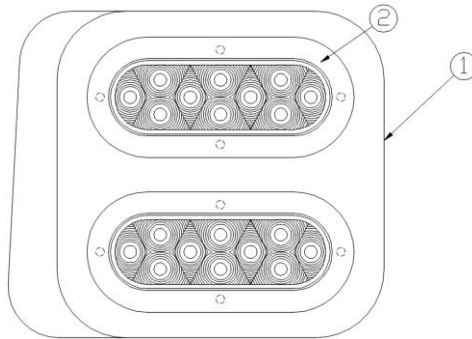

2016 LAND YACHT ELECTRICAL, 12 VOLT

Taillights

1. 952929-01	Taillight assembly, RS
952929-02	Taillight assembly, CS
2. 512425	Kit, Taillight, 6" oval, Red LED
512425-01	Taillight w/pigtail
512425-02	Trim ring
512425-03	Gasket
511664-01	Casting, Taillight, RS
511664-02	Casting, Taillight, CS
382079	Grommet, Taillight