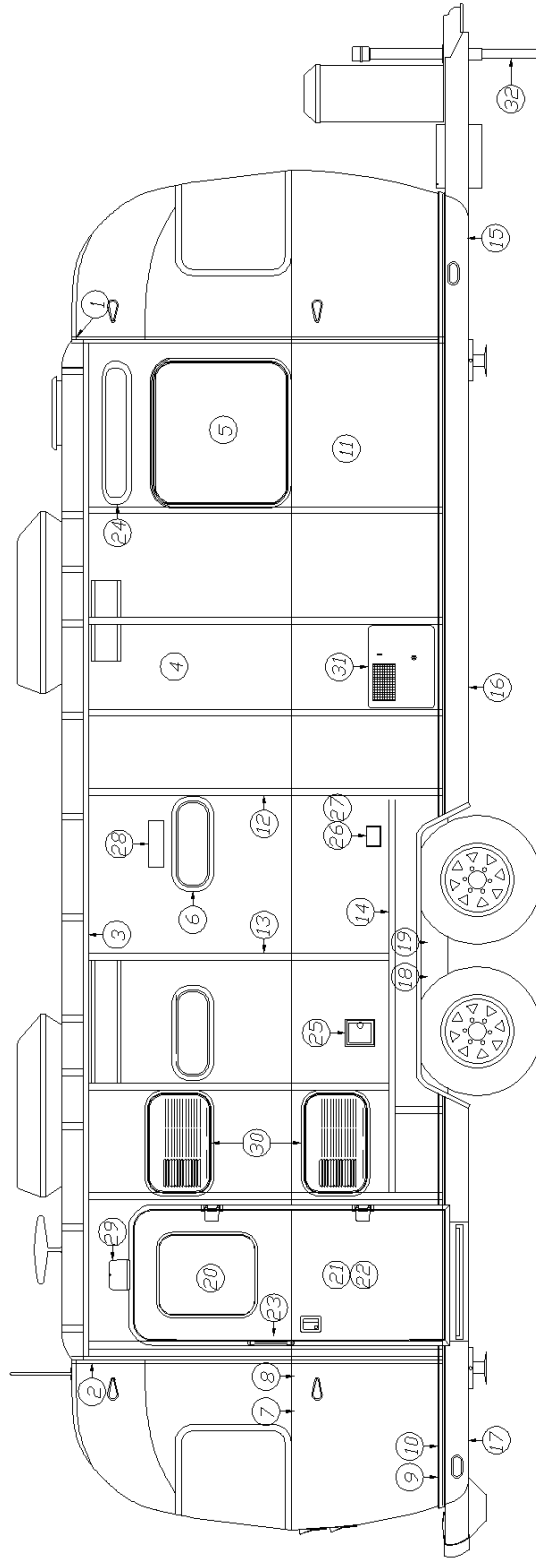

2016 LAND YACHT EXTERIOR SHELL

Wall, Curbside, 28FB

Parts Listed on Next Page