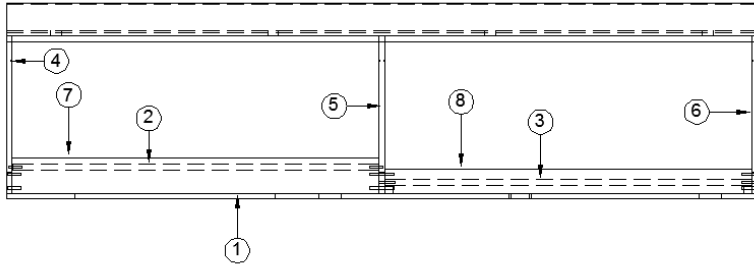

2016 LAND YACHT FURNITURE, GALLEY

Roof Locker, Galley

967965

Galley Roof Locker

1. 967965-1	Panel, 19.82 x 69.11
2. 967965-2	Panel, 17.74 x 33.71
3. 967965-3	Panel, 18.12 x 33.71
4. 967965-4	Panel, 19.76 x 14.47
5. 967965-5	Panel, 19.76 x 14.47
6. 967965-6	Panel, 19.76 x 14.47
7. 967965-7	Panel, 3.25 x 33.79
8. 967965-8	Panel, 2.25 x 33.79
9. 967965-9	Panel, 2.76 x 69.11
10. 967965-10	Panel, 10.89 x 69.11
11. 967965-11	Panel, 3 x 69.11
12. 967965-12	Door, 14.49 x 34.25
13. 967965-13	Door, 14.49 x 34.25
382213	Hinges, Overhead door lift, Blum
967965-15	Handle w/push lock
345529	Screw, 8-32 x 3", PH, Phil
382244-07	Striker plate, Nickel matt