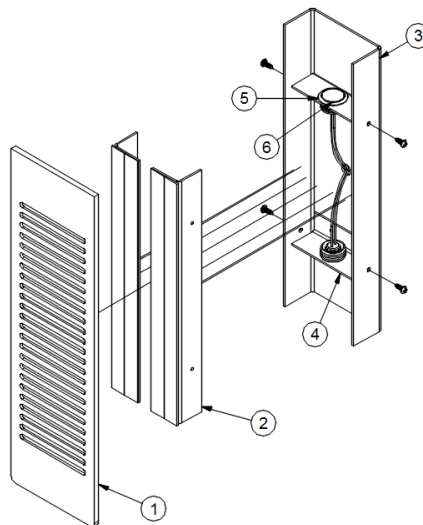

Sconce Assembly

512734	Sconce Assembly
1. 454956	Face, Sconce light
2. 101110	Aluminum angle, Face support
3. 115603	Sconce base, Aluminum
4. 115604	Angle, Light support
5. 512696-02	Collar, Chrome
6. 512696-01	Button light, LED