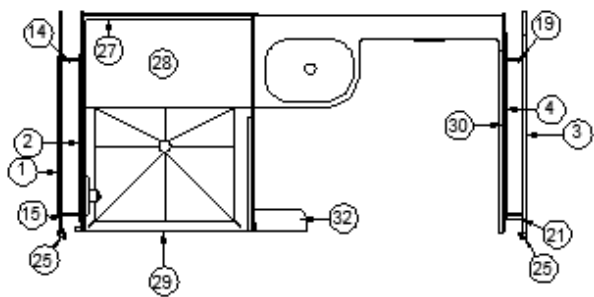

2016 LAND YACHT FURNITURE, LAVATORY

Bath Module, 28FB

Parts Listed on Next Page

2016 LAND YACHT FURNITURE, LAVATORY

Bath Module, 28FB

112069	Bathroom Module
1. 112069-1	Panel, 39.36 x 78.94
2. 112069-2	Panel, 39.18 x 78.93
3. 112069-3	Panel, 39.36 x 78.94
4. 112069-4	Panel, 39.18 x 78.93
5. 112069-7	Wall, Assembled by Technoform
6. 112069-8	Door, Assembled by Technoform
7. 112069-9	Panel, 78.9 x 3
8. 112069-10	Panel, 20.04 x 4.64
9. 112069-11	Panel, 78.94 x 4.02
10. 112069-12	3mm covered, 3.82 x 78.95
11. 112069-13	3mm covered, 73.24 x 4.69
12. 112069-14	3mm covered, 78.95 x 4.02
13. 112069-15	Panel, 27.11 x 3.17
14. 112069-16	Panel, 30.39 x 3.17
15. 112069-17	Panel, 30.39 x 3.17
16. 112069-18	Panel, 27.11 x 3.17
17. 112069-19	Panel, 26.92 x 3.94
18. 112069-20	Panel, 27.07 x 2.92
19. 112069-21	Panel, 30.39 x 2.92
20. 112069-22	Panel, 27.07 x 2.92
21. 112069-23	Panel, 30.39 x 2.92
22. 112069-24	Panel, 26.92 x 3.94
23. 112069-25	Panel, 27.11 x 3.55
24. 112069-26	Panel, 29.75 x 12.44
25. 112069-33	Corner extrusion, Chrome
26. 968019	Lavy cabinet assembly
27. 602338-01	Shower trim, Corian
28. 602339-01	Shower seat, Corian
29. 203754	Shower pan base, Fiberglass
30. 371440	Mirror, contoured, 35.63 x 31.09
31. 371441	Mirror, Grey tint, 74.06 x 32.5
32. 382250	Hinge, Shower door, Inset
382279	Latch, Shower door, Chrome
115590	F-extrusion, 3/8" panel, Satin
115591	H-extrusion, 3/8" panel, Satin
382280	Magnetic strip w/adhesive back
602370	Shower Kit, Chrome
382222	Kit, Glass door pull, Bullnose ends, Chrome
382222-01	Mounting kit