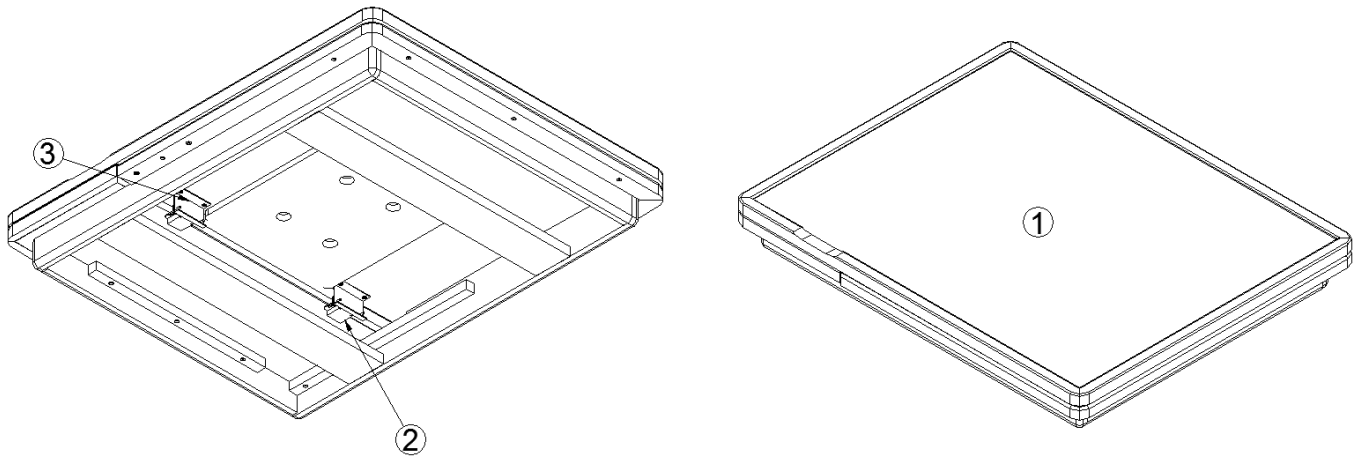

2016 LAND YACHT FURNITURE, GALLEY

Dinette Table

968314

Dinette Table Modification

1. 967978
2. 381228-02
3. 115655

Dinette Table, Assembled by Technoform
Catch Grabber, 5LB
Channel, Grabber catch