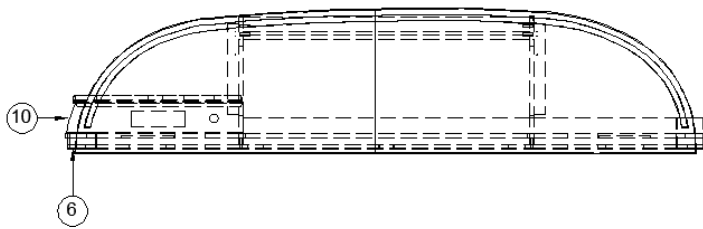

2016 LAND YACHT FURNITURE, LOUNGE

Roof Locker, Rear

968068

Rear Roof Locker

1. 968068-1	Locker bottom, Formed by Technoform
2. 968068-2	Panel, 17.19 x 20
3. 968068-3	Panel, 17.19 x 20
4. 968068-4	Panel, 19.09 x 24.13
5. 968068-5	Panel, 20 x 38.5
6. 968068-6	Panel, 19.09 x 24.13
7. 968068-7	Panel, 3 x 38.5
8. 968068-8	Panel, 4 x 38.5
9. 968068-9	Panel, 12.59 x 22.25
10. 968068-10	Panel, 4.28 x 23.66
11. 968068-11	Locker door, Technoform
12. 968068-12	Hinge mount, Technoform
13. 968068-13	Hinge mount, Technoform
14. 115613	Channel extrusion, 1/2" panel
382214	Blum lift mechanism, Overhead door
968068-14	Extrusion, Corner, Chrome
968068-15	Wood strips, 1/8"