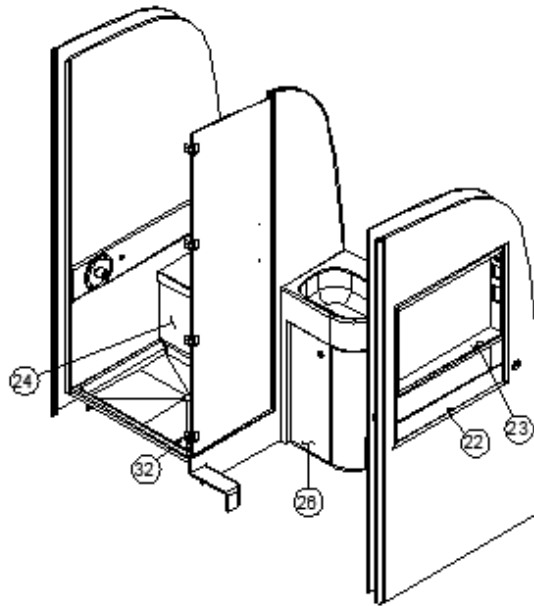

2016 LAND YACHT FURNITURE, LAVATORY

Bath Module, 28FB

Parts Listed on Next Page