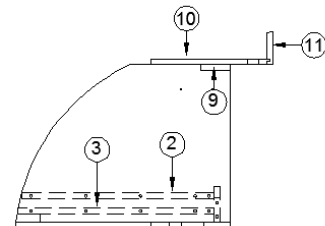

2016 LAND YACHT FURNITURE, GALLEY

Roof Locker, Galley

967965

Galley Roof Locker

1. 967965-1	Panel, 19.82 x 69.11
2. 967965-2	Panel, 17.74 x 33.71
3. 967965-3	Panel, 18.12 x 33.71
4. 967965-4	Panel, 19.76 x 14.47
5. 967965-5	Panel, 19.76 x 14.47
6. 967965-6	Panel, 19.76 x 14.47
7. 967965-7	Panel, 3.25 x 33.79
8. 967965-8	Panel, 2.25 x 33.79
9. 967965-9	Panel, 2.76 x 69.11
10. 967965-10	Panel, 10.89 x 69.11
11. 967965-11	Panel, 3 x 69.11
12. 967965-12	Door, 14.49 x 34.25
13. 967965-13	Door, 14.49 x 34.25
382213	Hinges, Overhead door lift, Blum
967965-15	Handle w/push lock
345529	Screw, 8-32 x 3", PH, Phil
382244-07	Striker plate, Nickel matt