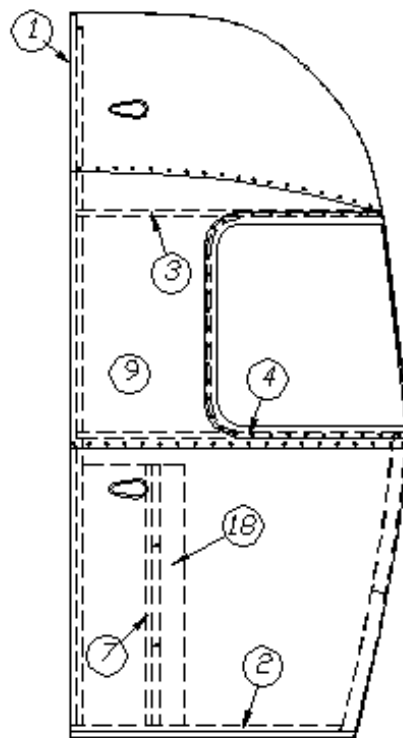

2016 LAND YACHT EXTERIOR SHELL

Front End, 28FB

Parts Listed on Next Page

2016 LAND YACHT EXTERIOR SHELL

Front End, 28FB

922676	Front End Shell
1. 114993	End bow
2. 114676	Floor bow
3. 114678	Upper window bow
4. 114677	Lower window bow
5. 114505-01	Support, Lower end, LH
6. 114505-02	Support, Lower end, RH
7. 101315	Brace, Vertical rear
8. 104408	Z-bar
9. 114888	Segment, Center left
10. 114889	Segment, Center right
11. 114893	Segment, #25
12. 114890	Segment, #26
13. 114891	Segment, #27
14. 114894	Segment, #28
15. 114895	Segment, #29
16. 114880-307	Aluminum sheet, .04" x 34.75" x 51"
17. 512859	Amber LED clearance light
18. 114849-03	Aluminum sheet, .04" x 20"x 8"
19. 372088-101	Panoramic window, RS front
20. 372089-101	Panoramic window, CS front
21. 371346-02	Window, Front w/dark glass
22. 101315-01	Vertical brace, Rear, LH
23. 101315-02	Vertical brace, Rear, RH
24. 454910	Support, Wrap window
100029	Trim, Wrap window