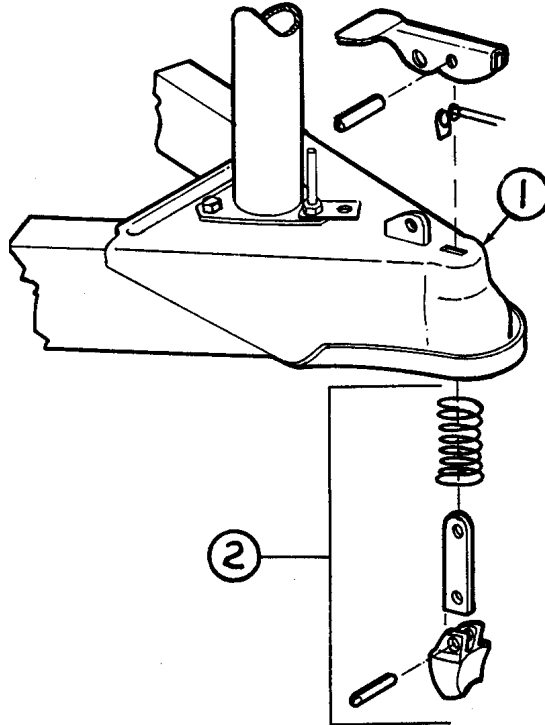

2016 LAND YACHT CHASSIS

Hitch Coupler

- 1. 680343-01 Marvel coupler, 2-5/16"
- 2. 680345 Repair kit

Breakaway Switch

- 300027 Breakaway Switch, Bargman
- 454526 Bracket, breakaway switch

2016 LAND YACHT CHASSIS