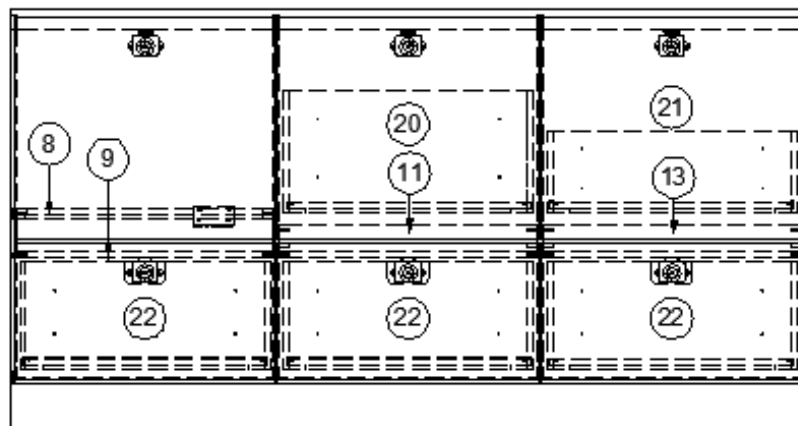

2016 LAND YACHT
FURNITURE, GALLEY

Galley Top, Corian

602528-01
602529

Galley top, Corian, Glacier White
Sink, Rectangular, Houzer

2016 LAND YACHT FURNITURE, GALLEY

Galley Cabinets

Parts Listed on Next Page

2016 LAND YACHT FURNITURE, GALLEY