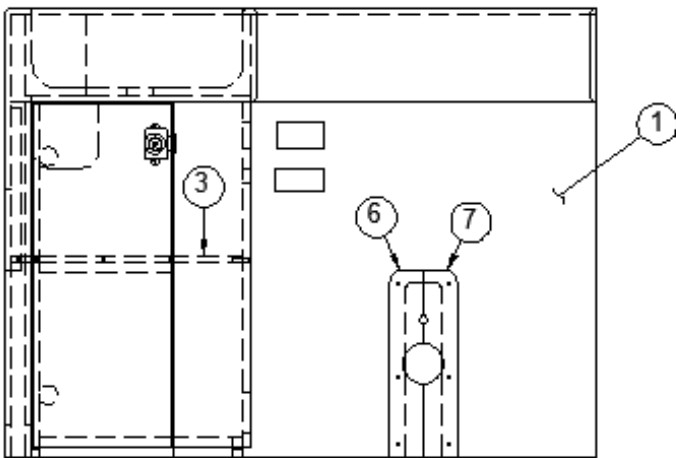

2016 LAND YACHT FURNITURE, LAVATORY

Lavatory Cabinet

Parts Listed on Next Page