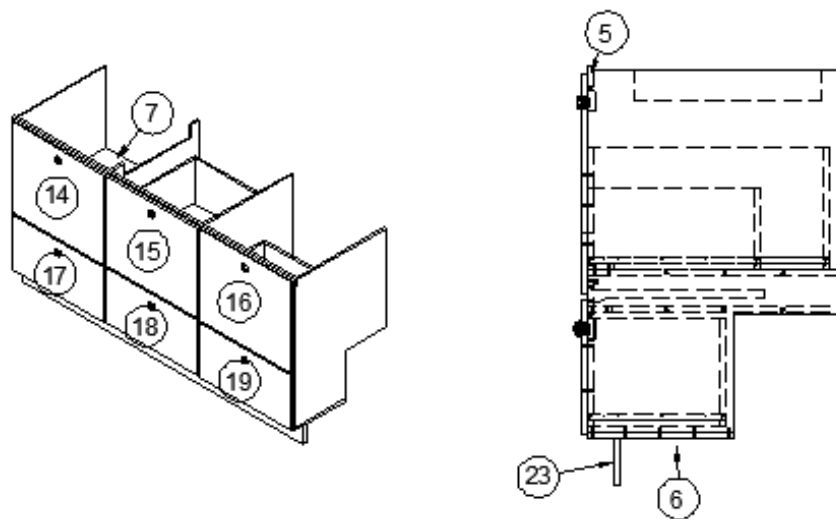

2016 LAND YACHT
FURNITURE, GALLEY

Galley Top, Corian

602528-01
602529

Galley top, Corian, Glacier White
Sink, Rectangular, Houzer

2016 LAND YACHT FURNITURE, GALLEY

Galley Cabinets

Parts Listed on Next Page

2016 LAND YACHT FURNITURE, GALLEY