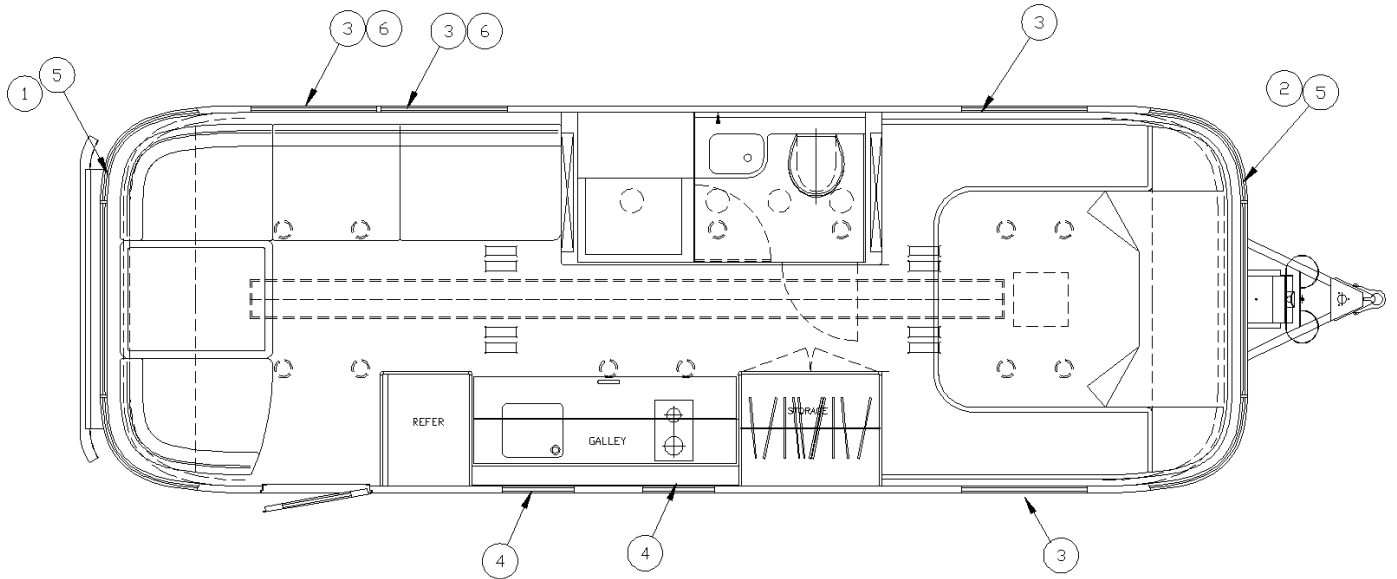

2016 LAND YACHT DRAPES, SHADES

Window Treatments, Mocha

112090

Window Treatments, Mocha

1. 998148-21	Panel, Curtain, 21 pleat, 24.75"
2. 998148-22	Panel, Curtain, 20 pleat, 24.75"
3. 703700-04	Shade, 29.75 x 34, Oceanair
4. 703700-01	Shade, 19 x 24, Oceanair
5. 101217	Extrusion, Curtain track
6. 704199-02	Shade, 31.25 x 9.5, 1" rail, Ash Grey