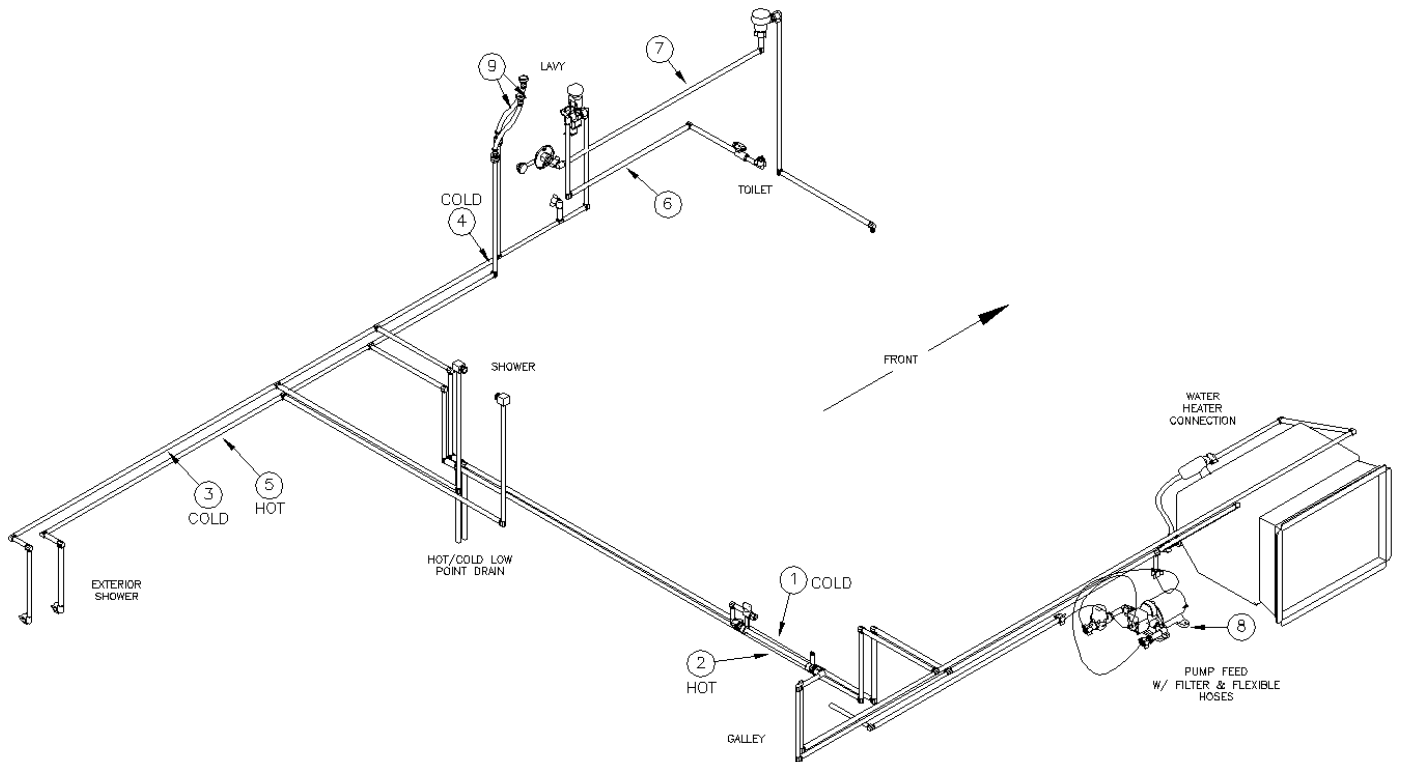

2016 LAND YACHT PLUMBING, FRESH WATER

Fresh Water Lines, 28FB

943766

Fresh Water Layout

1. 943766-01	CS cold
2. 943766-02	CS hot
3. 943766-03	RS aft cold
4. 943766-04	RS forward cold
5. 943766-05	RS hot
6. 943766-06	Toilet feed
7. 943766-07	Black tank flush
8. 943766-08	Water pump connect
9. 601659	Riser, .5" FPT x 12" CPVC