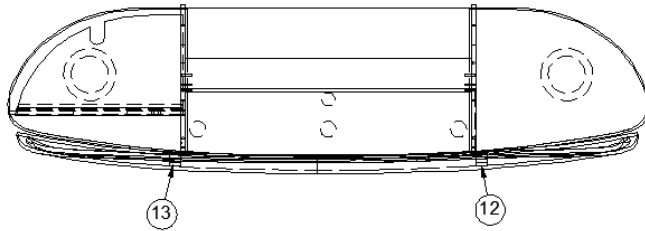

2016 LAND YACHT FURNITURE, LOUNGE

Roof Locker, Rear

968068

Rear Roof Locker

1. 968068-1	Locker bottom, Formed by Technoform
2. 968068-2	Panel, 17.19 x 20
3. 968068-3	Panel, 17.19 x 20
4. 968068-4	Panel, 19.09 x 24.13
5. 968068-5	Panel, 20 x 38.5
6. 968068-6	Panel, 19.09 x 24.13
7. 968068-7	Panel, 3 x 38.5
8. 968068-8	Panel, 4 x 38.5
9. 968068-9	Panel, 12.59 x 22.25
10. 968068-10	Panel, 4.28 x 23.66
11. 968068-11	Locker door, Technoform
12. 968068-12	Hinge mount, Technoform
13. 968068-13	Hinge mount, Technoform
14. 115613	Channel extrusion, 1/2" panel
382214	Blum lift mechanism, Overhead door
968068-14	Extrusion, Corner, Chrome
968068-15	Wood strips, 1/8"