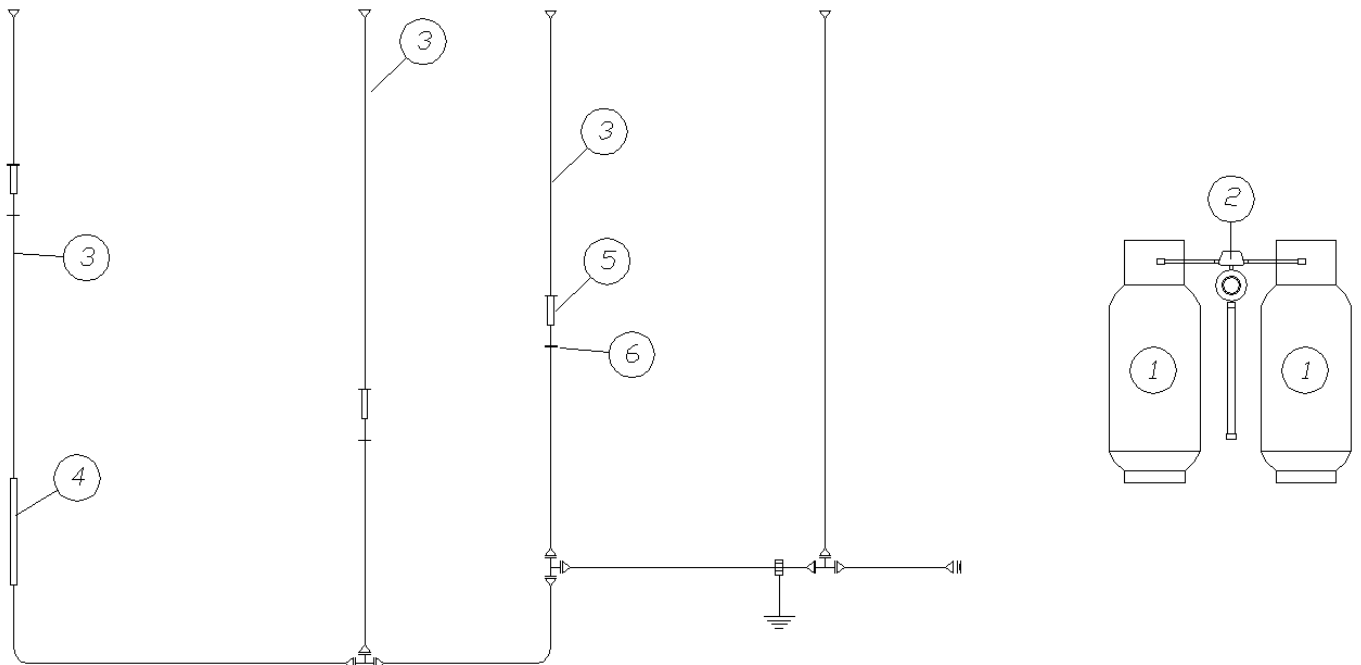

2016 LAND YACHT PLUMBING, LPG SYSTEM

LPG Tank & Cover

601710-01	LPG tank, Steel
921246	LPG tank cover
602332-01	Wing nut
602332-02	Black pan
602531-01	Sturgis gas regulator w/two 11" pigtails & 48" LP hose
602531-02	48" LP hose, 3/8" x 1/2" female flare
602332-06	Hold down
380773	Hinge, Access door
114070	J-trim, Extrusion, Aluminum
382091-01	Latch for tank cover
382091-02	Strike for tank cover

LPG System, 28FB

1. 601710-01	LP cylinder, Steel
2. 602531-01	Sturgis gas regulator w/two 11" pigtails & 48" LP hose
3. 600008	Tubing, Copper, 3/8 OD
4. 601698-01	E-Pex tubing, 1/2"
5. 380887	Floor grommet
6. 380886	Underbelly grommet
600435	Forged flare nuts, 3/8"
340085-05	Clamp, 5/8" Dia