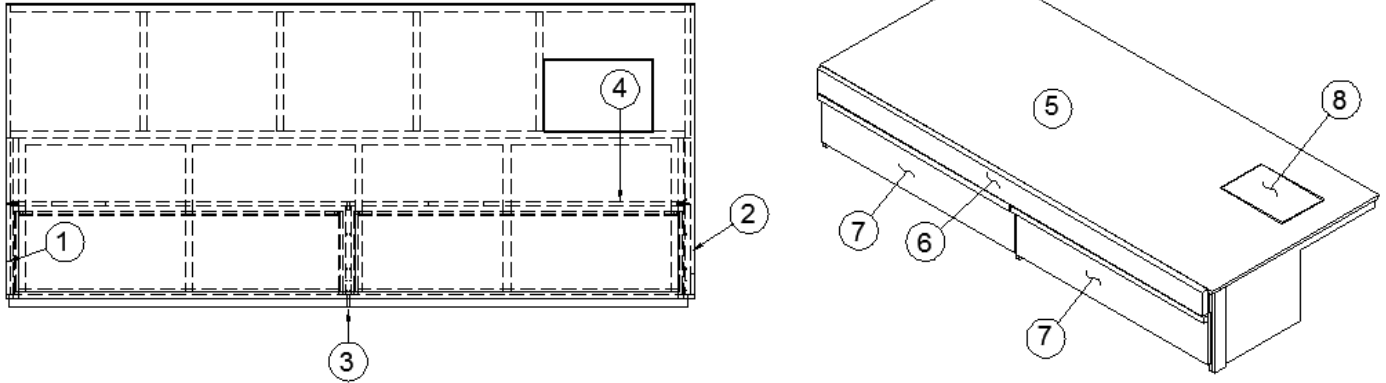

2016 LAND YACHT FURNITURE, LOUNGE

Sofa

967984

Sofa

- | | |
|--------------|---|
| 1. 967984-1 | Panel, 31.53 x 13.27 |
| 2. 967984-2 | Panel, 31.53 x 13.27 |
| 3. 967984-3 | Panel, 9.56 x 9.55 |
| 4. 967984-4 | Panel, 9.55 x 73.66 |
| 5. 967984-5 | Panel, 32.03 x 75.2 |
| 6. 967984-6 | Sofa slide-out assembly, Technoform |
| 7. 967984-7 | Sofa drawer box face assembly, Technoform |
| 8. 967984-11 | Panel, 7.75 x 3.75 |
| 967984-12 | Panel, 2.25 x 13.27 |
| 382204-04 | Drawer slide, Soft-close, 9" |
| 382204-06 | Front fixing clips |
| 382231 | Slide, Ball bearing, 14" |