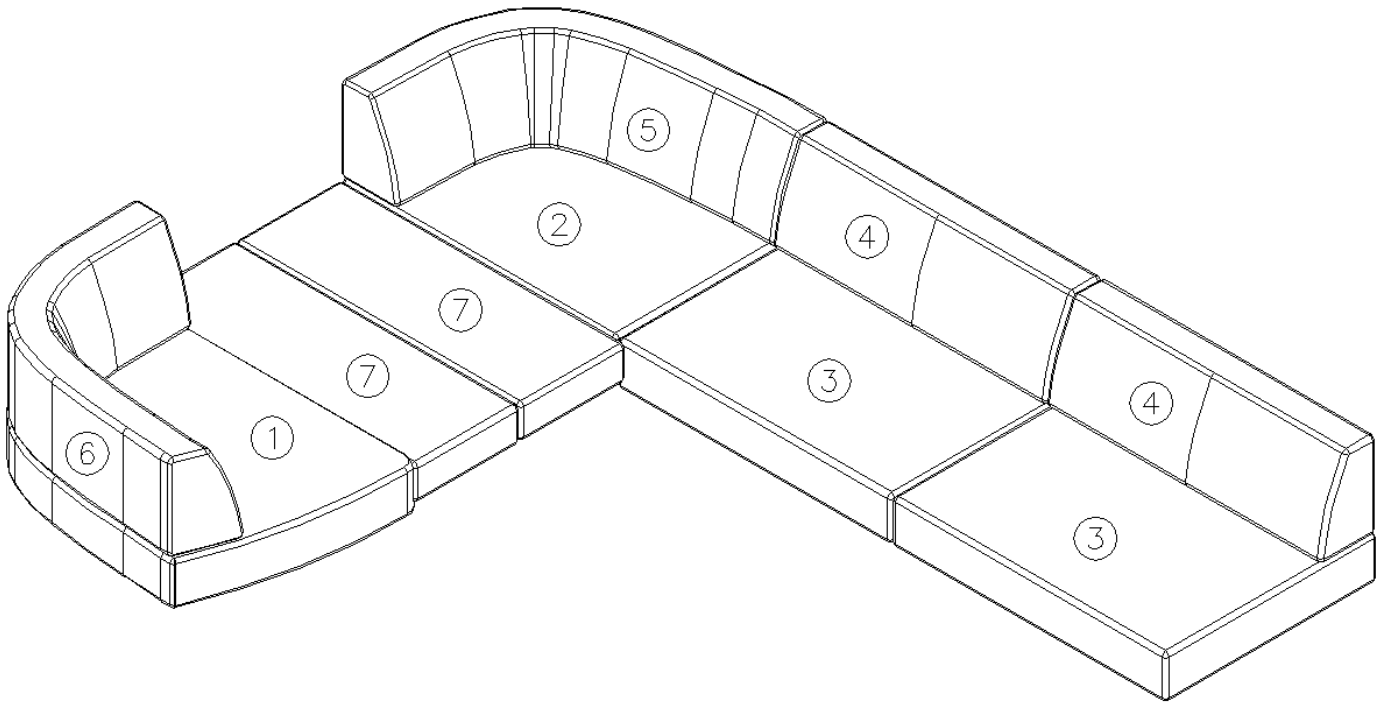

2016 LAND YACHT UPHOLSTERY, BEDDING

Sofa Cushions

704065M
704065P

Kit, Fabric & Foam, Mocha
Kit, Fabric & Foam, Polar

1. 704065-01	Cushion, CS seat base
2. 704065-02	Cushion, RS seat base
3. 704065-03	Cushion, Sofa base
4. 704065-04	Cushion, Sofa back
5. 704065-05	Cushion, RS seat back
6. 704065-06	Cushion, CS seat back
7. 704065-07	Cushion, Filler