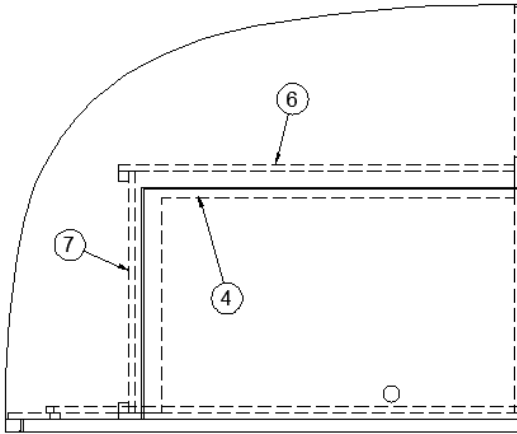

2016 LAND YACHT FURNITURE, GALLEY

Dinette Seat, Roadside

967977 Dinette Seat, Roadside

1. 967977-1	Dinette seat assembly
2. 967977-2	Panel, 39.98 x 32.07
3. 967977-3	Panel, 29.08 x 17.81
4. 967977-4	Panel, 29.42 x 18.68
5. 967977-5	Panel, 31.56 x 13.28
6. 967977-6	Panel, 30.68 x 13.28
7. 967977-7	Panel, 13.28 x 18.68