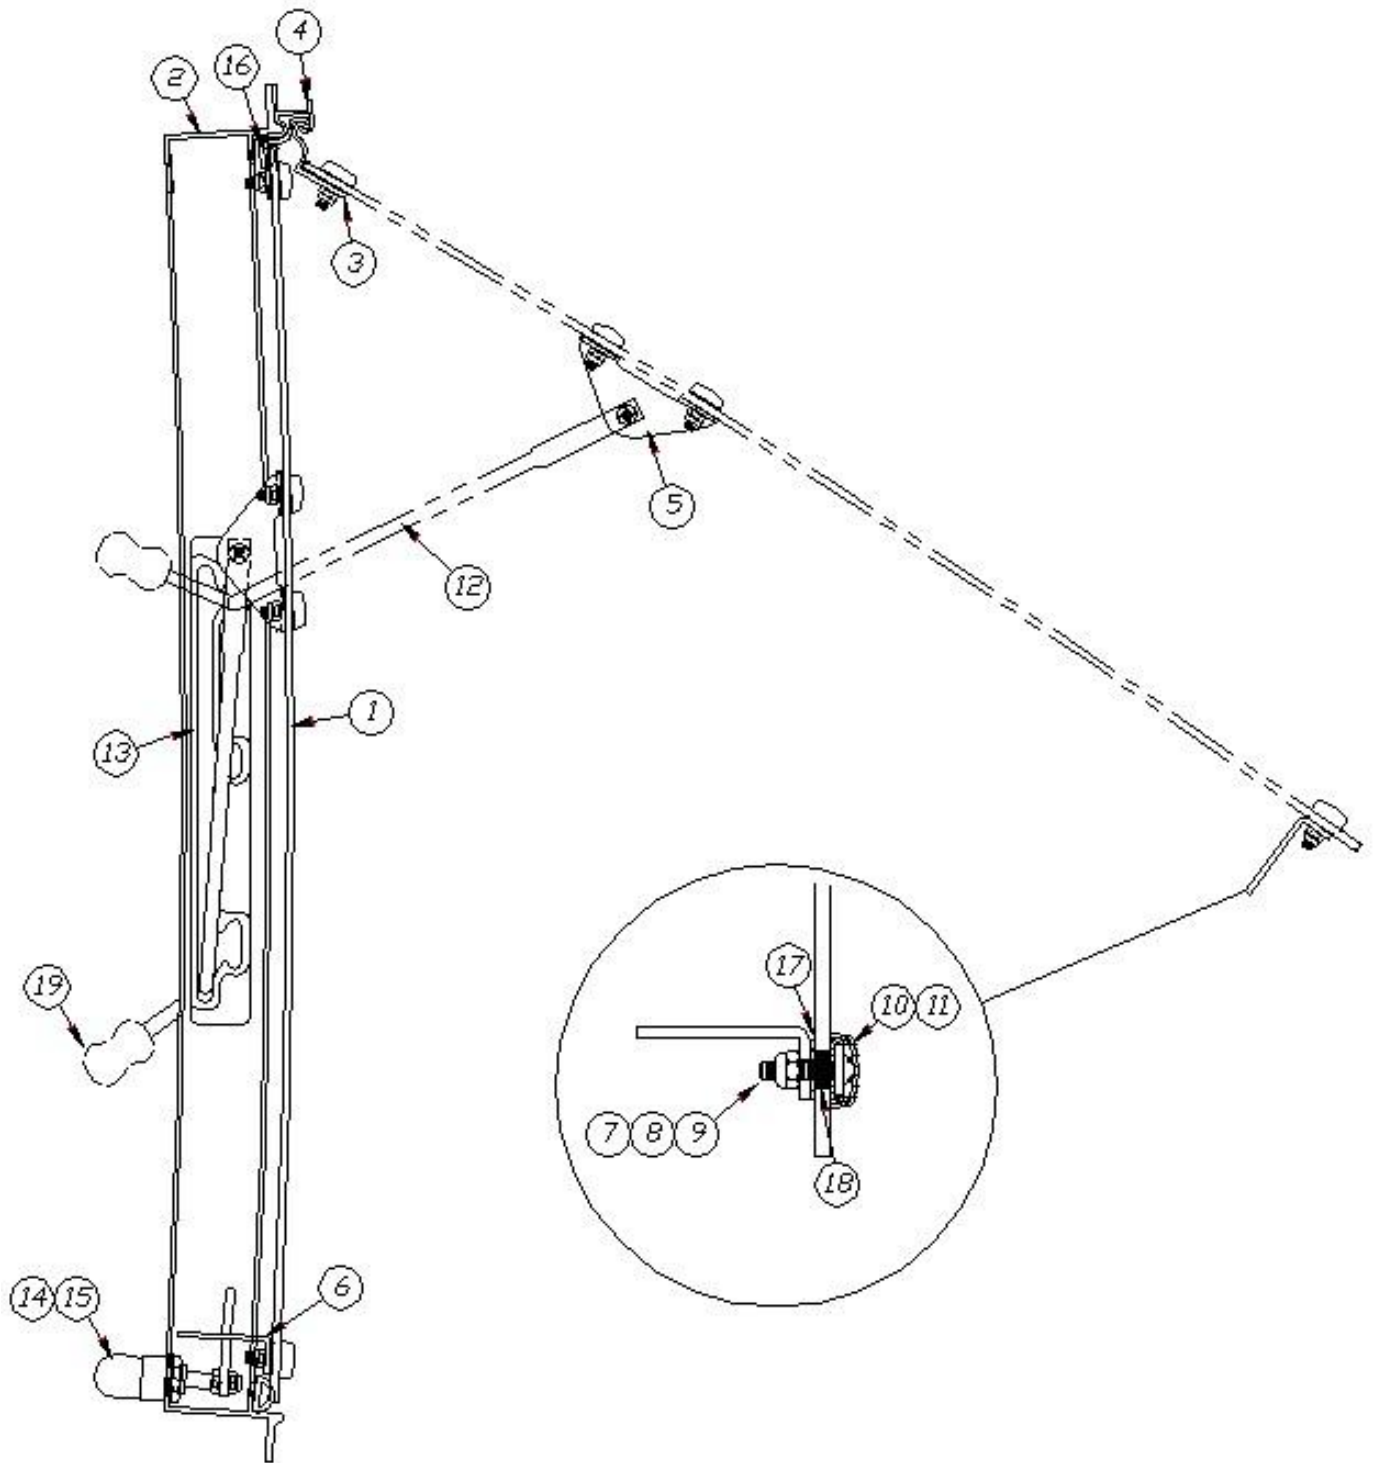

115627	Exterior shower, Stainless Steel
--------	----------------------------------

2016 LAND YACHT WINDOWS

Window Parts Diagram

Parts Listed on Next Page

2016 LAND YACHT WINDOWS

Window Parts Diagram

371323-01	Window, 18" Opening
371324-02	Window, 30" Opening
1. 371323-100	Glass w/hardware, 18" window
371324-100	Glass w/hardware, 30" window
2. 195510-08	Frame assembly, 18" window
195510-01	Frame assembly, 30" window
195510-93	Frame assembly, 30" tall window
3. 0101-0017	Extrusion, Window hinge, Glass side
4. 115557	Extrusion, Window hinge, Fixed side
5. 1101-0010	Bracket, Window prop
6. 1101-0011	Bracket, Window closer
1101-0012	Bracket, Window closer
7. 0706-0001	Flat washer
8. 0703-0001	Screw, #8-32 x .625", Black, SS
9. 0702-0010	Nut, #8-32, Black, SS
10. 0802-0004	Screw cover, Black
11. 0802-0005	Washer, 12-12 screw cover
12. 195510-04	Operating arm, RH
195510-05	Operating arm, LH
13. 0802-0001	Guide, Operating arm, RH
0802-0002	Guide, Operating arm, LH
14. 010020	Latch assembly
15. 1101-0005	Handle, Chrome
195467-05	Handle, Red
16. 381665	Gasket seal
17. 365225-01	Tape, Double coated foam, 25 mil, .5"
18. 381498	Bushing, Acrylic
19. 380230-03	Knob, Window arm, Silver
380230-04	Knob, Window arm, Red