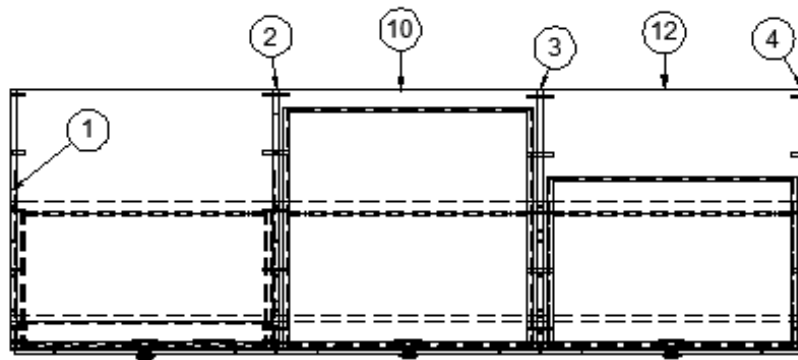

2016 LAND YACHT
FURNITURE, GALLEY

Galley Top, Corian

602528-01
602529

Galley top, Corian, Glacier White
Sink, Rectangular, Houzer

2016 LAND YACHT FURNITURE, GALLEY

Galley Cabinets

Parts Listed on Next Page

2016 LAND YACHT FURNITURE, GALLEY