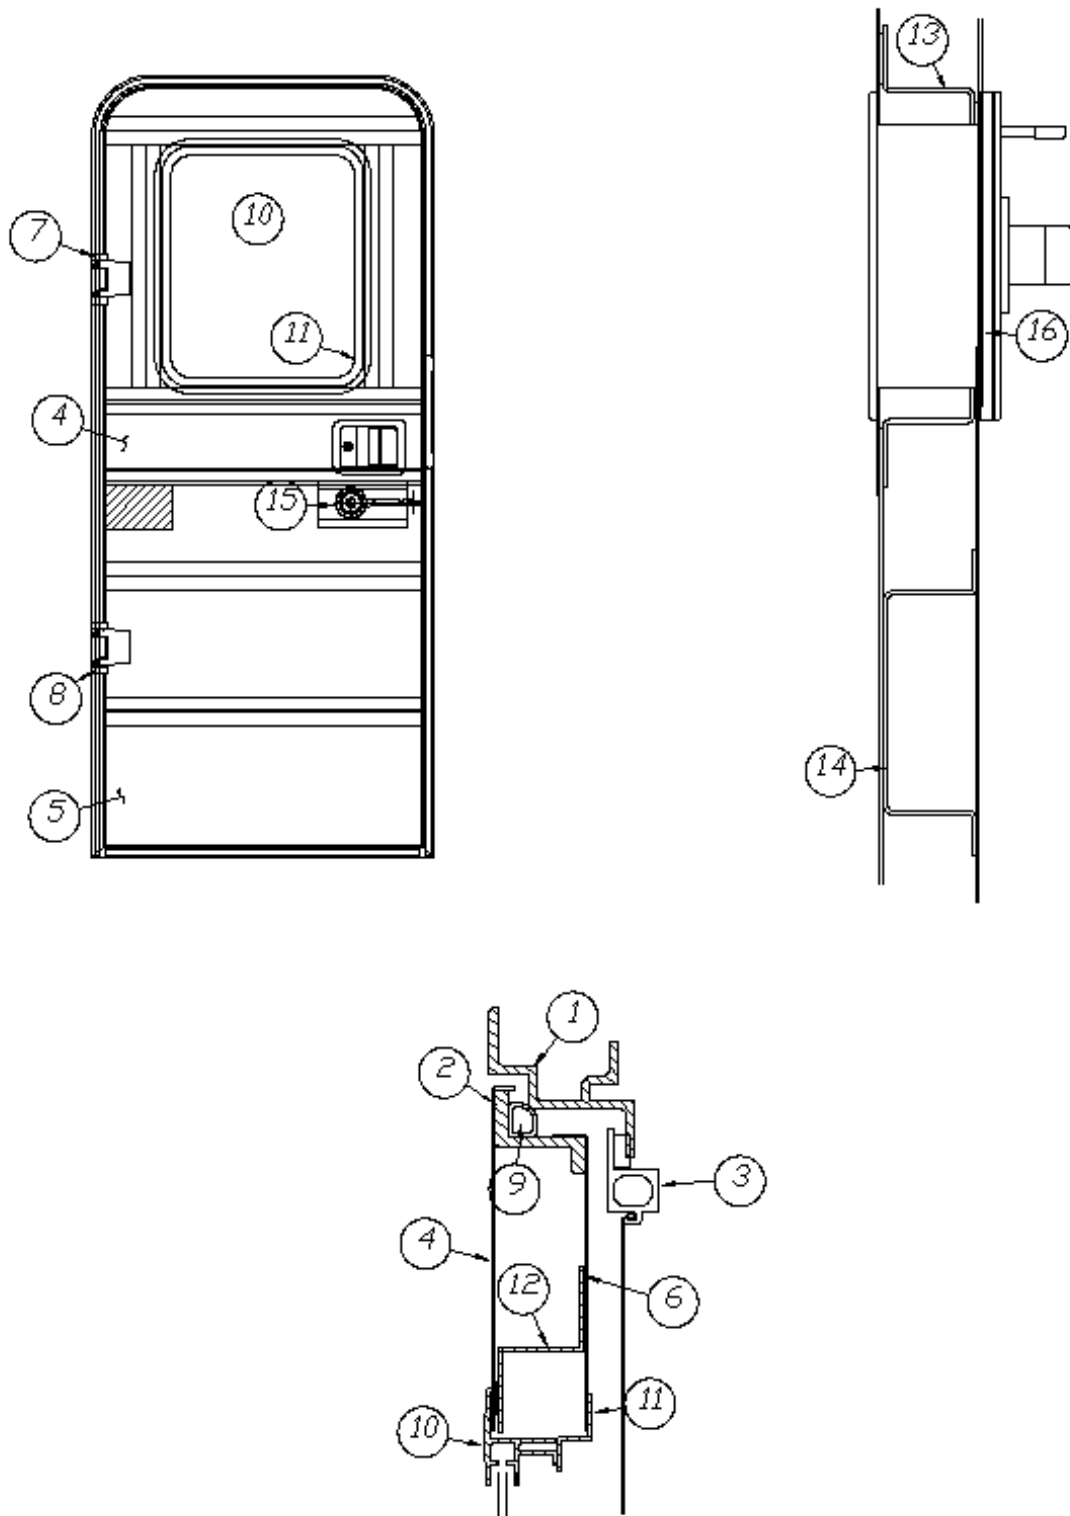

2016 LAND YACHT DOORS, EXTERIOR

Main Door, LH Hinge

Parts Listed on Next Page