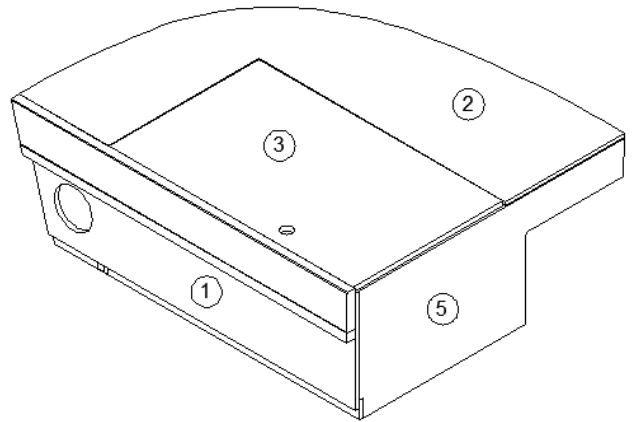

2016 LAND YACHT FURNITURE, GALLEY

Dinette Seat, Roadside

967977 Dinette Seat, Roadside

1. 967977-1	Dinette seat assembly
2. 967977-2	Panel, 39.98 x 32.07
3. 967977-3	Panel, 29.08 x 17.81
4. 967977-4	Panel, 29.42 x 18.68
5. 967977-5	Panel, 31.56 x 13.28
6. 967977-6	Panel, 30.68 x 13.28
7. 967977-7	Panel, 13.28 x 18.68