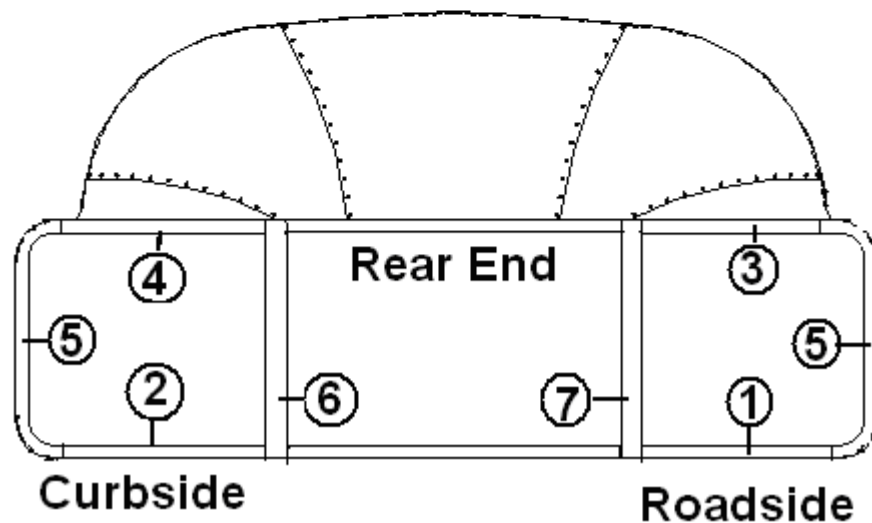

2016 LAND YACHT WINDOWS

Panoramic Window Trim

1. 201579-02	Trim ring, Lower RS, Gray
2. 201580-02	Trim ring, Lower CS, Gray
3. 201581-05	Trim ring, Upper RS, Gray
4. 201581-06	Trim ring, Upper CS, Gray
5. 201578-02	Trim ring, End cap, Gray
6. 110900-03	Trim, Formed, Aluminum, RH
7. 110900-04	Trim, Formed, Aluminum, LH
203225-01	Trim lok, .75", Gray