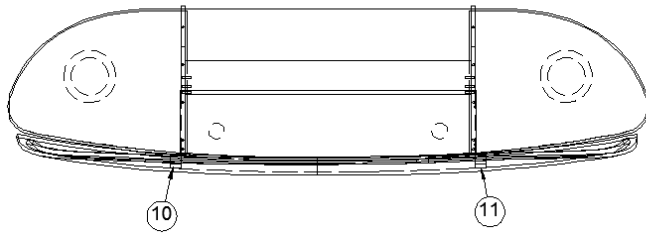

2016 LAND YACHT FURNITURE, BEDROOM

Roof Locker, Front

968069

Front Roof Locker

1. 968069-1	Locker bottom, Formed by Technoform
2. 968069-2	Panel, 17.19 x 20
3. 968069-3	Panel, 17.19 x 20
4. 968069-4	Panel, 19.09 x 24.13
5. 968069-5	Panel, 20 x 38.5
6. 968069-6	Panel, 19.09 x 24.13
7. 968069-7	Panel, 3 x 38.5
8. 968069-8	Panel, 4 x 38.5
9. 968069-9	Locker door, Technoform
10. 968069-10	Hinge mount, Technoform
11. 968069-11	Hinge mount, Technoform
12. 115613	Channel extrusion, 1/2" panel
382214	Blum lift mechanism, Overhead door