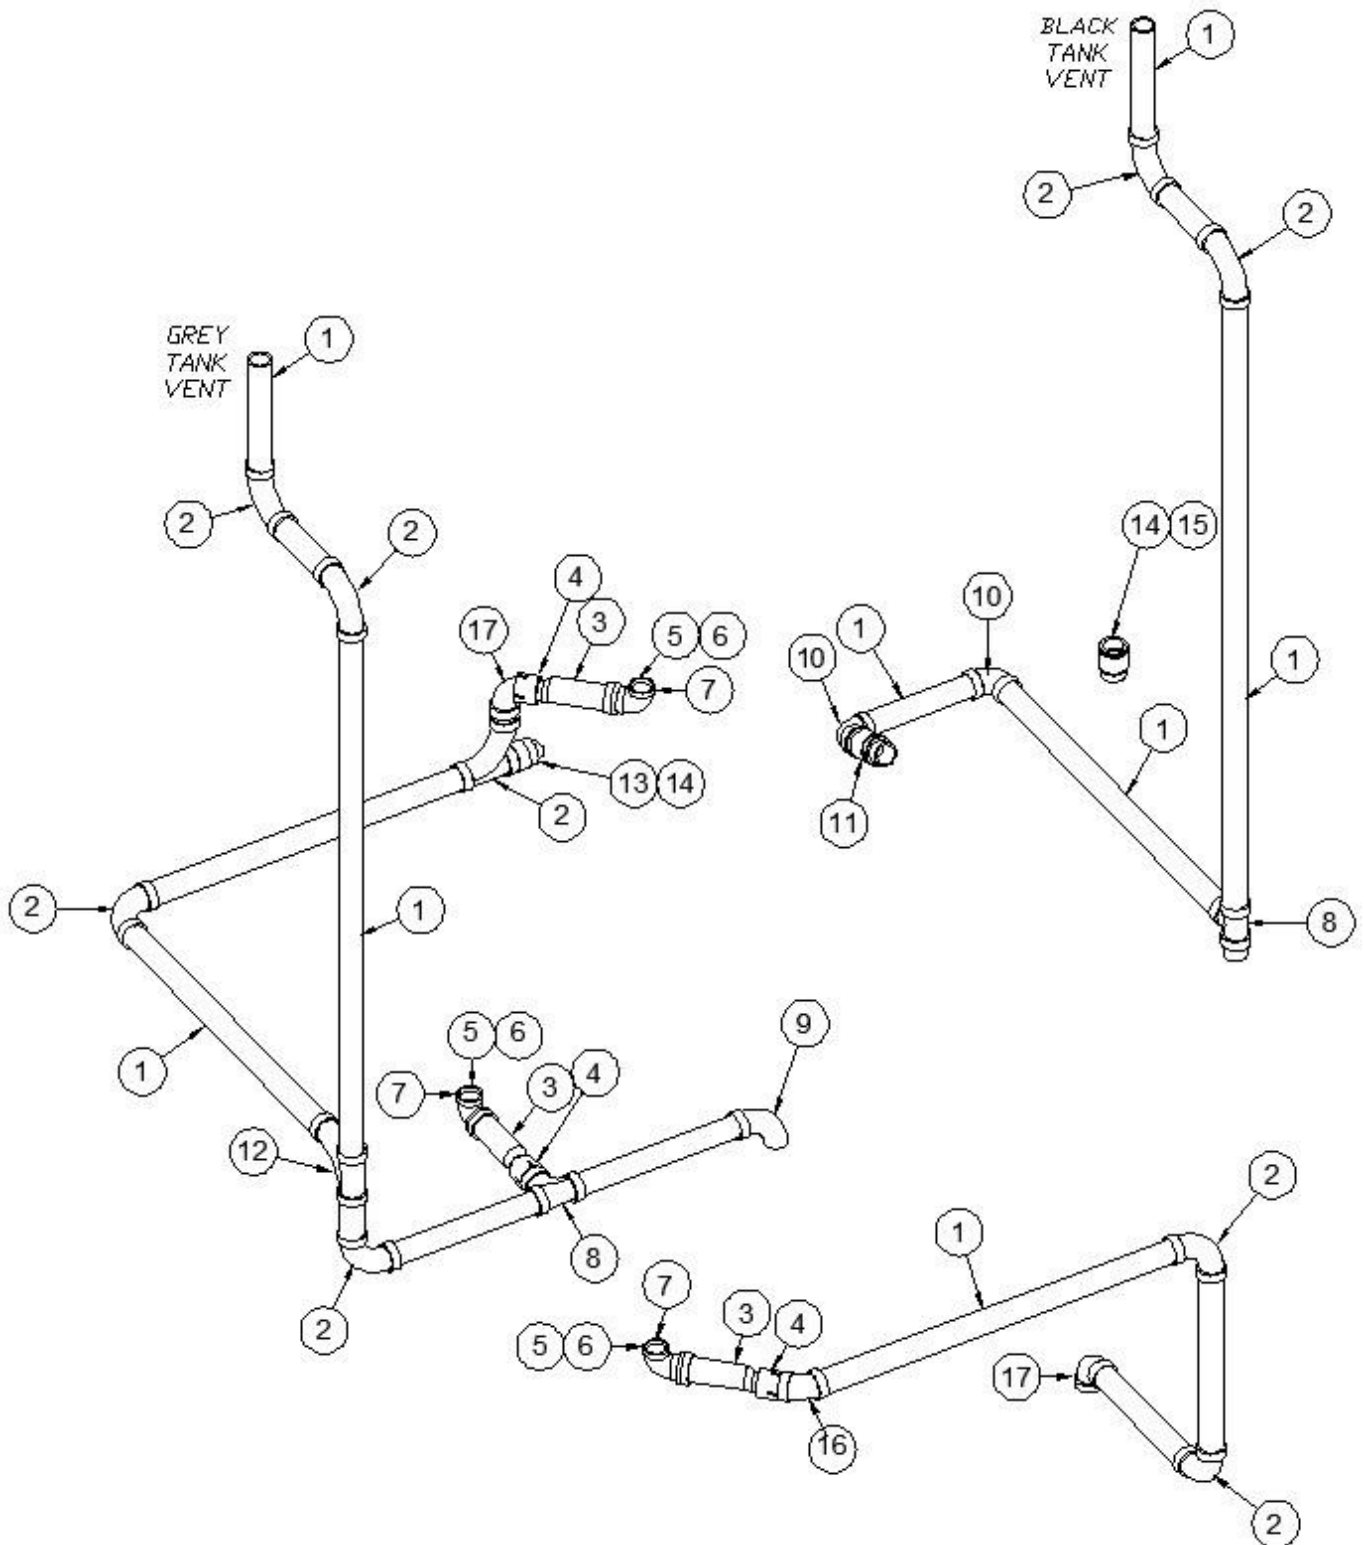

2016 LAND YACHT PLUMBING, DRAIN

Drain, Above Floor, 28FB

Parts Listed on Next Page