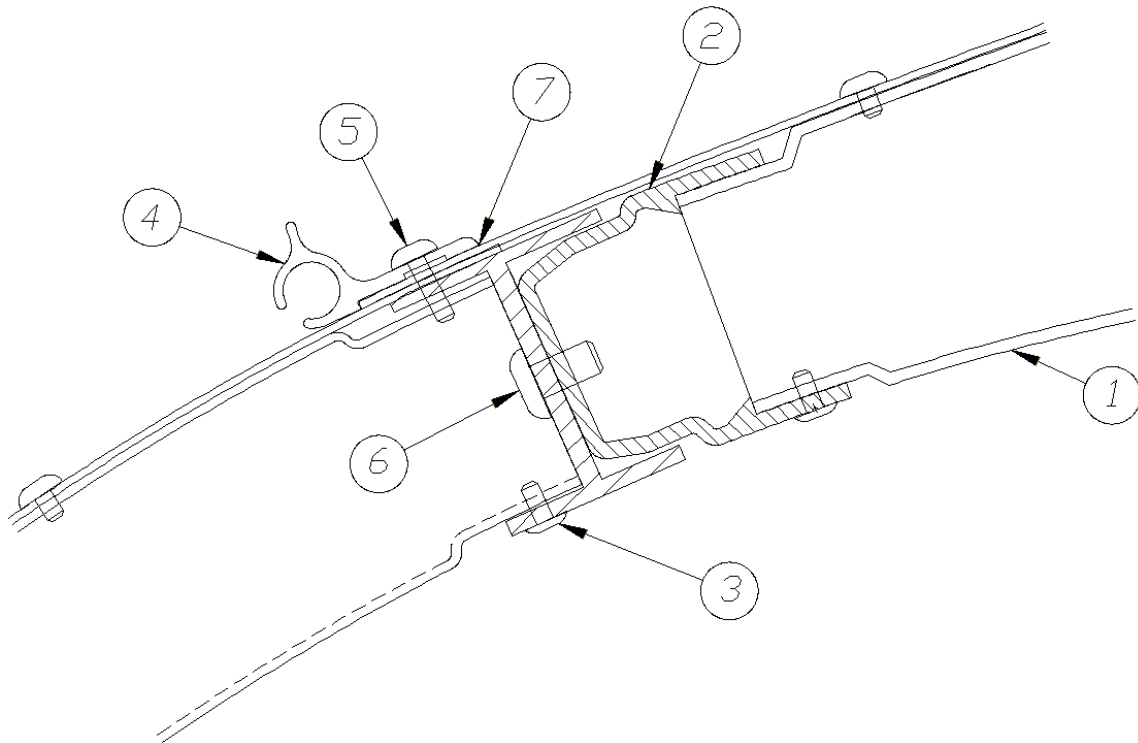

2016 LAND YACHT EXTERIOR SHELL

Roof

1. 115586	Roof bow, WB
2. 114987-01	Extrusion, Roof Corner
3. 330127-03	Rivet 1/8" (Mill) AD43ABS
4. 114290-01	Extrusion, Awning/Drip Rail, 197"
5. 325003-03	Rivet, 1/8 x 7/16, White
6. 330139-01	Rivet, Magnalok SS 1/4"
7. **365334	Tape, Sealfoam w/PSA one side
114489-198	Alum. Sheet, White, .032" x 60" x 198"
114489-238	Alum. Sheet, White, .032 x 60" x 238"
114489-262	Alum. Sheet, White, .032" x 60" x 262"
*115727-262	Aluminum sheet, .032" x 66.75" x 262", White
115571	Z rib, 3"
115593	Transition cap, Stretched formed, WB

*115727 replaced 114489 in January of 2016, change from seamed roof to 1 piece roof sheets.

**Sealfoam tape, item #7, also obsoleted in January 2016.

Air Conditioner Deflector

104948   Air deflector, A/C to refrigerator vent