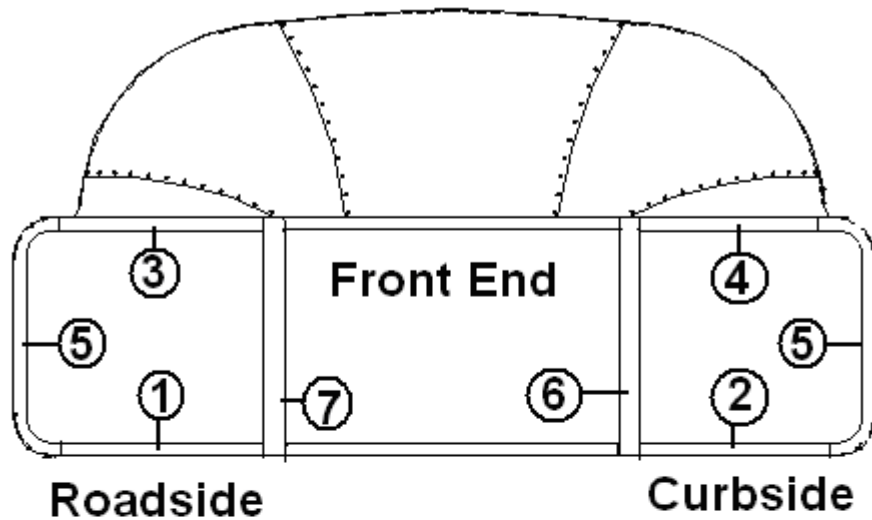

2016 LAND YACHT WINDOWS

Panoramic Window Trim

1. 201579-02	Trim ring, Lower RS, Gray
2. 201580-02	Trim ring, Lower CS, Gray
3. 201581-05	Trim ring, Upper RS, Gray
4. 201581-06	Trim ring, Upper CS, Gray
5. 201578-02	Trim ring, End cap, Gray
6. 110900-03	Trim, Formed, Aluminum, RH
7. 110900-04	Trim, Formed, Aluminum, LH
203225-01	Trim lok, .75", Gray