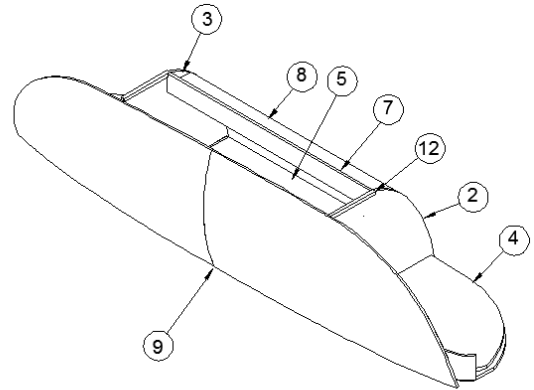

2016 LAND YACHT FURNITURE, BEDROOM

Roof Locker, Front

968069

Front Roof Locker

1. 968069-1	Locker bottom, Formed by Technoform
2. 968069-2	Panel, 17.19 x 20
3. 968069-3	Panel, 17.19 x 20
4. 968069-4	Panel, 19.09 x 24.13
5. 968069-5	Panel, 20 x 38.5
6. 968069-6	Panel, 19.09 x 24.13
7. 968069-7	Panel, 3 x 38.5
8. 968069-8	Panel, 4 x 38.5
9. 968069-9	Locker door, Technoform
10. 968069-10	Hinge mount, Technoform
11. 968069-11	Hinge mount, Technoform
12. 115613	Channel extrusion, 1/2" panel
382214	Blum lift mechanism, Overhead door