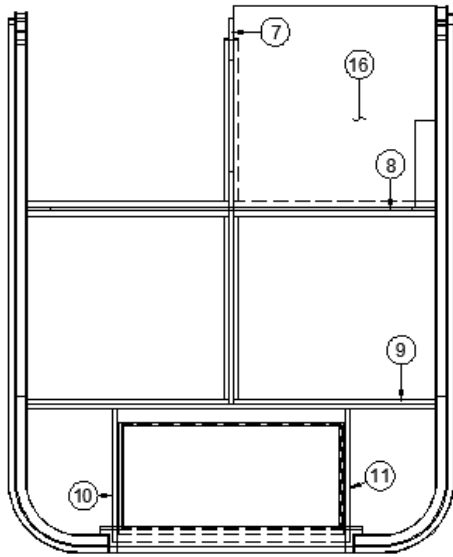

371442 Mirror, TV glass, 26.375 x 18.88

381220-02 Mirror clip, Nickel plated

2016 LAND YACHT FURNITURE, BEDROOM

Bed, Double

Parts Listed on Next Page

2016 LAND YACHT FURNITURE, BEDROOM

Bed, Double

968009