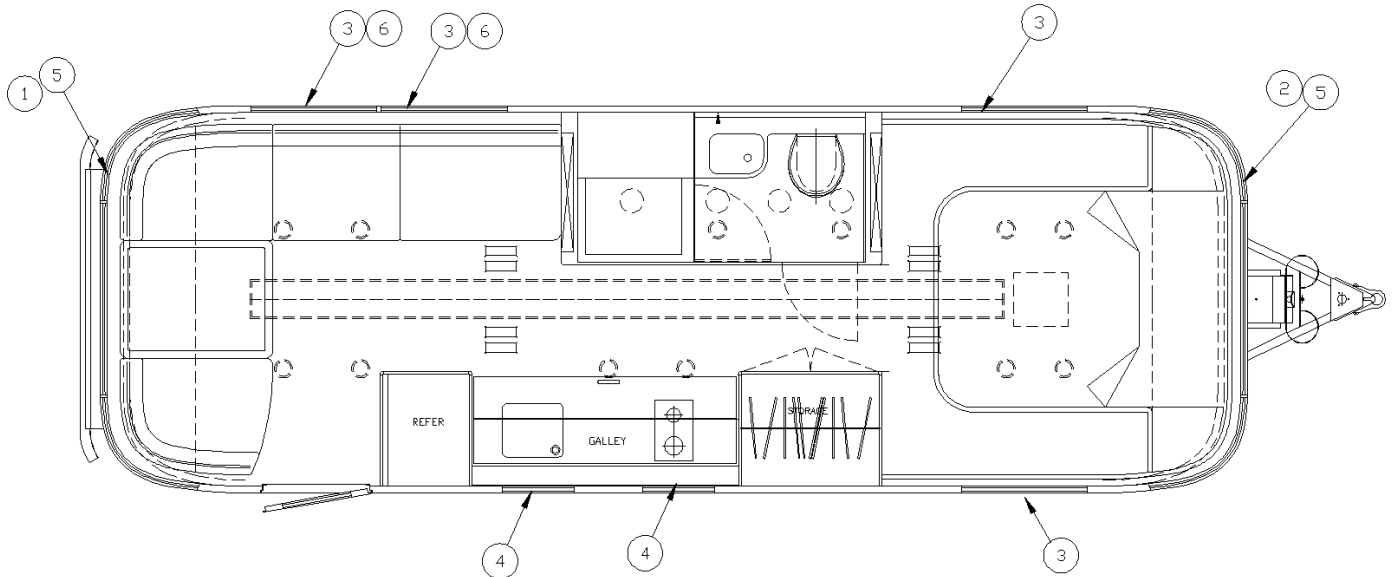

2016 LAND YACHT DRAPES, SHADES

Window Treatments, Polar

112090-01

Window Treatments, Polar

1. 998148-23	Panel, Curtain, 21 pleat, 24.75"
2. 998148-24	Panel, Curtain, 20 pleat, 24.75"
3. 703700-04	Shade, 29.75 x 34, Oceanair
4. 703700-01	Shade, 19 x 24, Oceanair
5. 101217	Extrusion, Curtain track
6. 704199-02	Shade, 31.25 x 9.5, 1" rail, Ash Grey