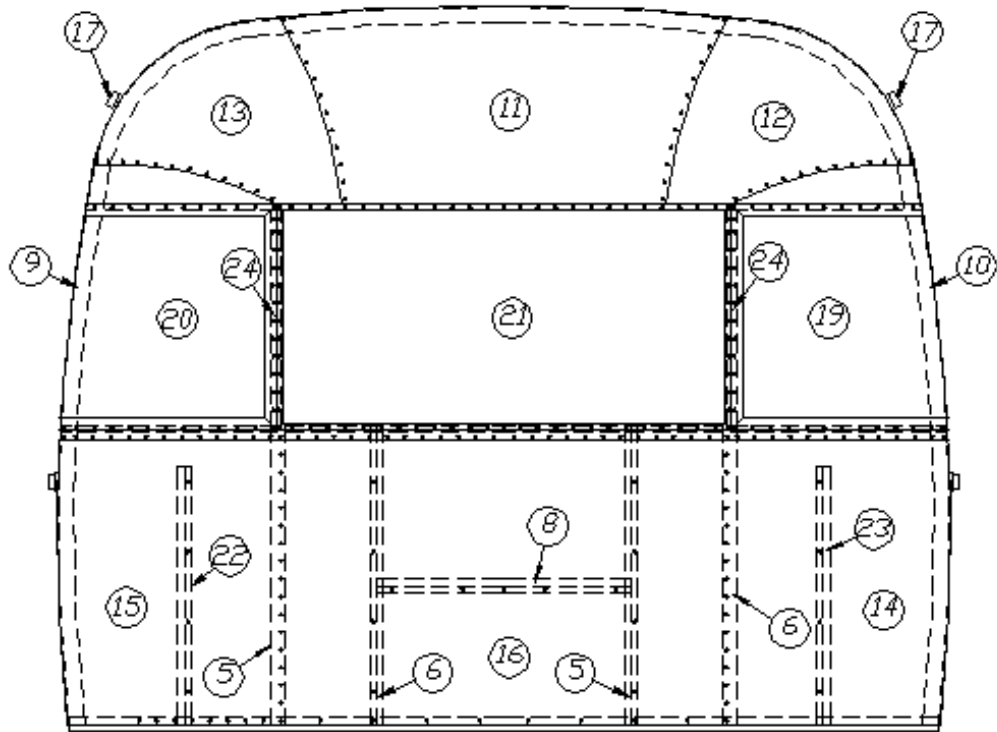

2016 LAND YACHT EXTERIOR SHELL

Front End, 28FB

Parts Listed on Next Page

2016 LAND YACHT EXTERIOR SHELL

Front End, 28FB

922676	Front End Shell
1. 114993	End bow
2. 114676	Floor bow
3. 114678	Upper window bow
4. 114677	Lower window bow
5. 114505-01	Support, Lower end, LH
6. 114505-02	Support, Lower end, RH
7. 101315	Brace, Vertical rear
8. 104408	Z-bar
9. 114888	Segment, Center left
10. 114889	Segment, Center right
11. 114893	Segment, #25
12. 114890	Segment, #26
13. 114891	Segment, #27
14. 114894	Segment, #28
15. 114895	Segment, #29
16. 114880-307	Aluminum sheet, .04" x 34.75" x 51"
17. 512859	Amber LED clearance light
18. 114849-03	Aluminum sheet, .04" x 20"x 8"
19. 372088-101	Panoramic window, RS front
20. 372089-101	Panoramic window, CS front
21. 371346-02	Window, Front w/dark glass
22. 101315-01	Vertical brace, Rear, LH
23. 101315-02	Vertical brace, Rear, RH
24. 454910	Support, Wrap window
100029	Trim, Wrap window