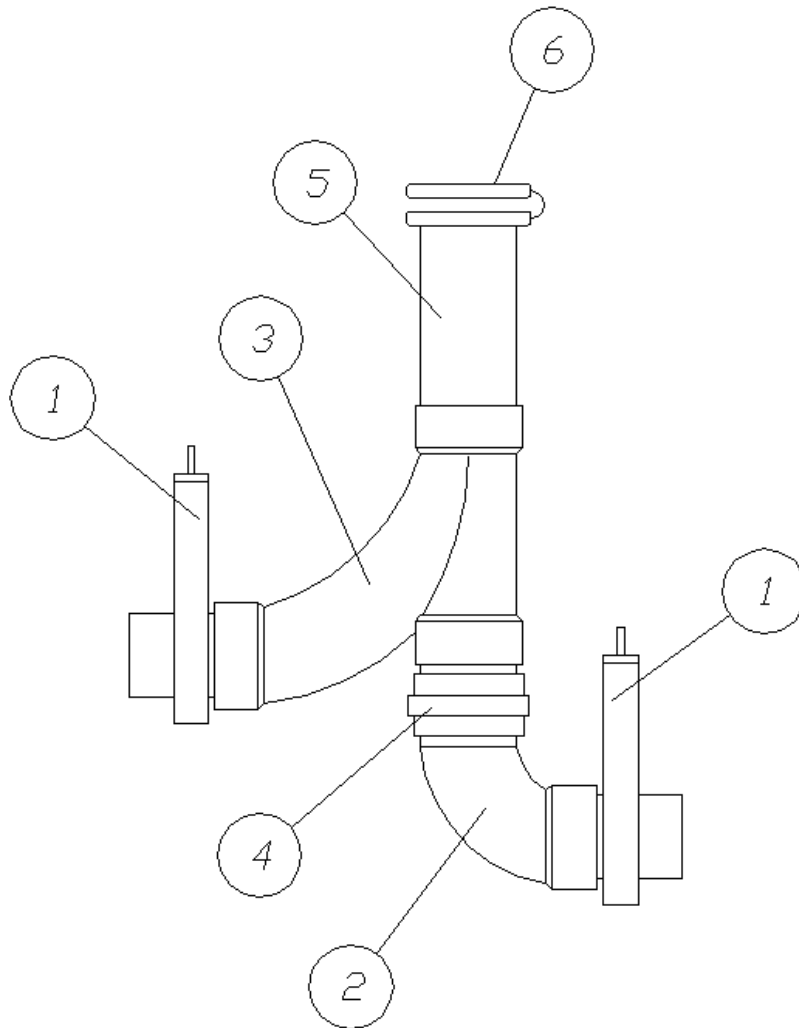

2016 LAND YACHT PLUMBING, DRAIN SYSTEM

Dump Valve System

1. 601607-11
2. 600820
3. 600187
4. 600289
5. 601160-04
6. 601607-07
- 601850-08
- 601848-13

Valve assembly, 3" spigot x 3" spigot
Single socket, 3", 90°
3" Wye, combination & 1/8" bend
Calder coupler, 3"
3" ABS pipe
Termination cap
Grey tank, 37 gallon
Black tank, 39 gallon