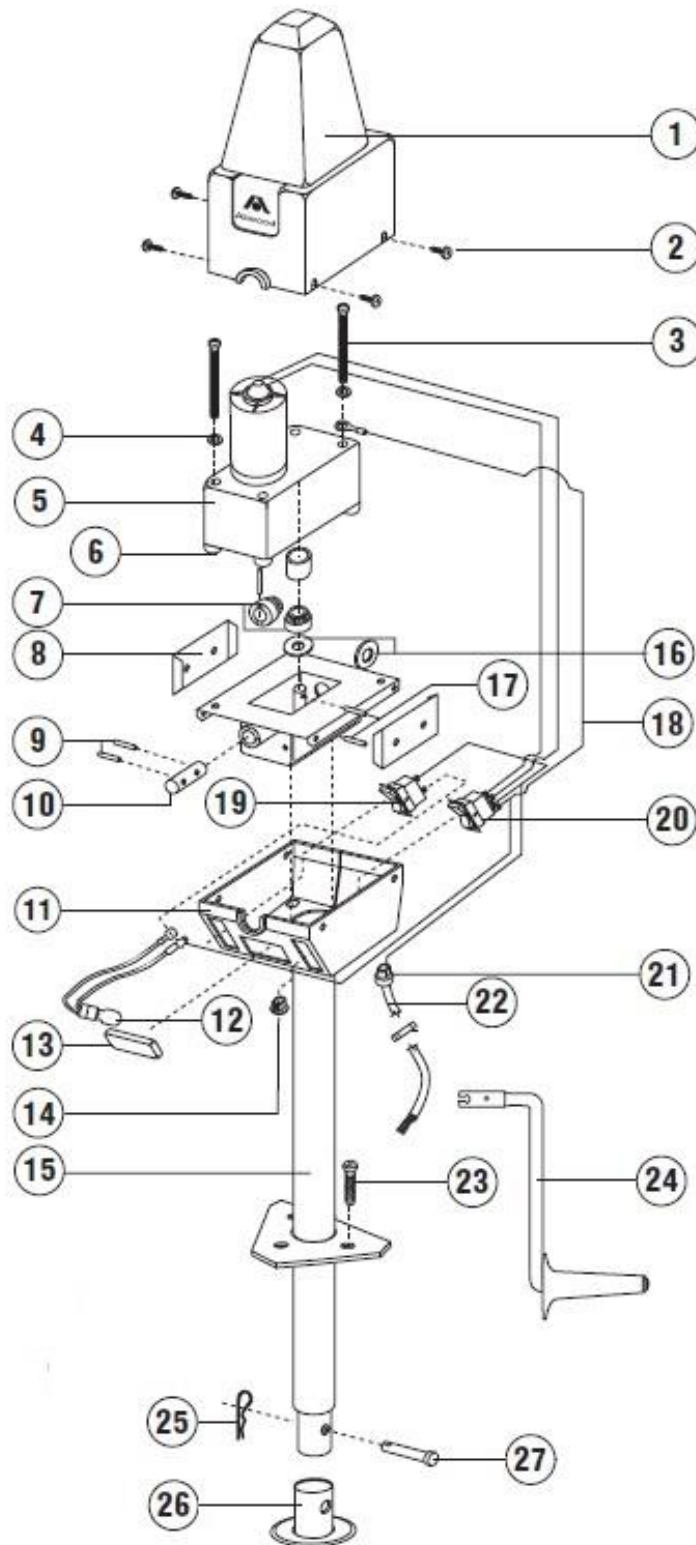

2016 LAND YACHT CHASSIS

Power Jack

Parts Listed on Next Page