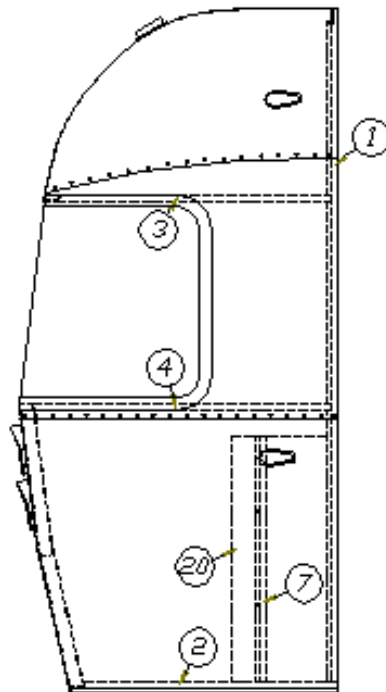

2016 LAND YACHT EXTERIOR SHELL

Aft End, 28FB

Parts Listed on Next Page