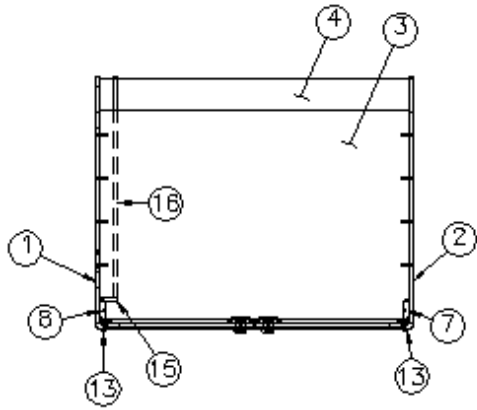

2016 LAND YACHT FURNITURE, BEDROOM

Wardrobe

Parts Listed on Next Page