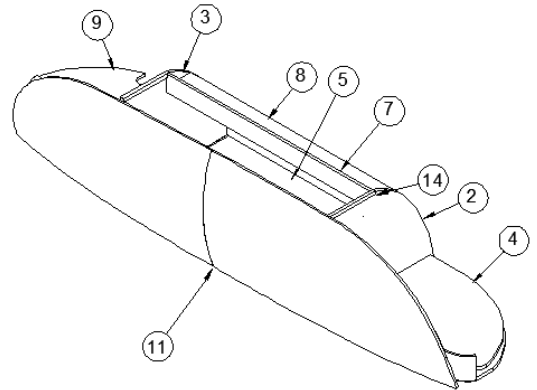

2016 LAND YACHT FURNITURE, LOUNGE

Roof Locker, Rear

968068

Rear Roof Locker

1. 968068-1	Locker bottom, Formed by Technoform
2. 968068-2	Panel, 17.19 x 20
3. 968068-3	Panel, 17.19 x 20
4. 968068-4	Panel, 19.09 x 24.13
5. 968068-5	Panel, 20 x 38.5
6. 968068-6	Panel, 19.09 x 24.13
7. 968068-7	Panel, 3 x 38.5
8. 968068-8	Panel, 4 x 38.5
9. 968068-9	Panel, 12.59 x 22.25
10. 968068-10	Panel, 4.28 x 23.66
11. 968068-11	Locker door, Technoform
12. 968068-12	Hinge mount, Technoform
13. 968068-13	Hinge mount, Technoform
14. 115613	Channel extrusion, 1/2" panel
382214	Blum lift mechanism, Overhead door
968068-14	Extrusion, Corner, Chrome
968068-15	Wood strips, 1/8"