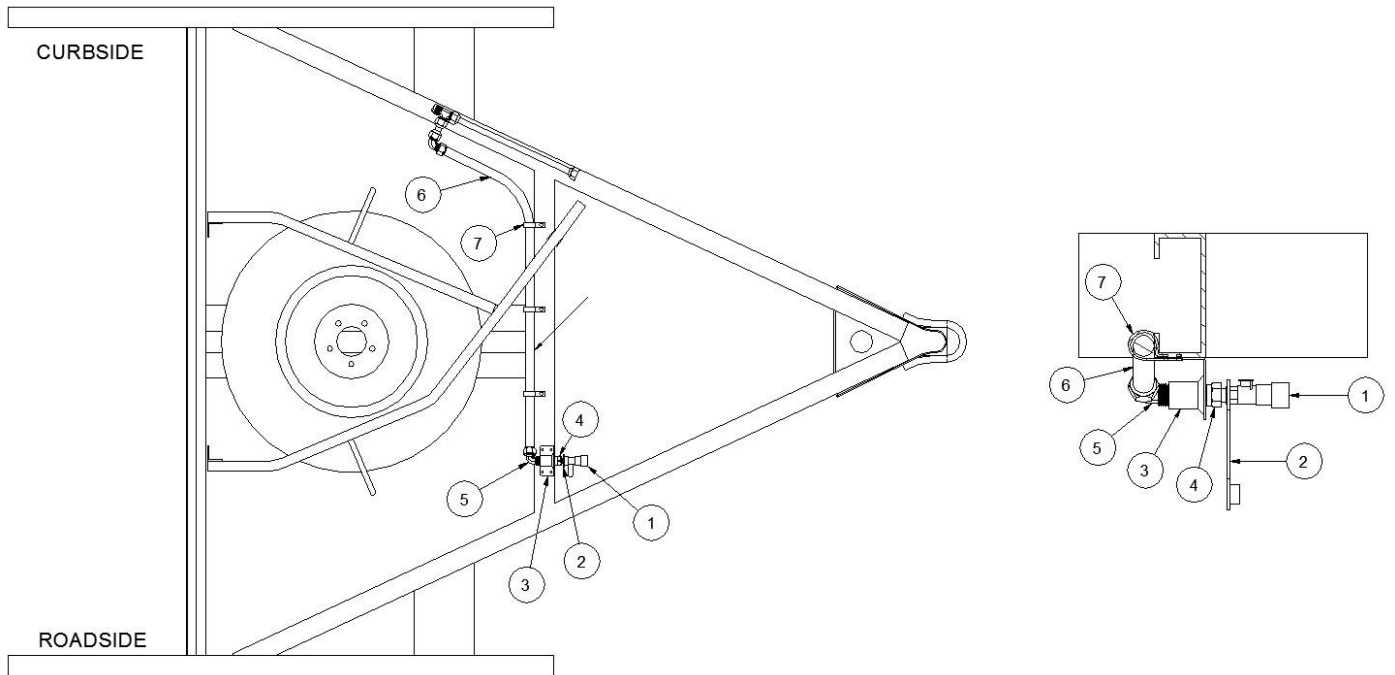

2016 LAND YACHT PLUMBING, LPG SYSTEM

Propane Port, Exterior

112008

Exterior Propane Port

1. 602109-01	Coupler, Quick disconnect
2. 602109-03	Dust plug
3. 454901	Bracket, LP quick disconnect port
4. 602286	Nipple, 1/2" MNPT, 1/4" MNPT
5. 602313	Fitting, 1/2" MPT x 1/2" FLR 90°
6. 602315	LP hose, 1/2" FLR SWV, 36"
7. 340085-07	Clamp, Loop, Steel w/rubber, 1"
201267-11	Conduit, Convoluted, 1" Dia.
386250	Label, LPG service port
602286	Nipple, 1/2" MNPT-1/4" MNPT