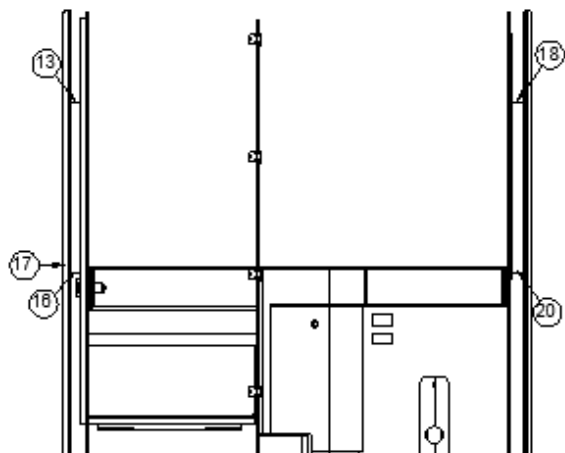

2016 LAND YACHT FURNITURE, LAVATORY

Bath Module, 28FB

Parts Listed on Next Page