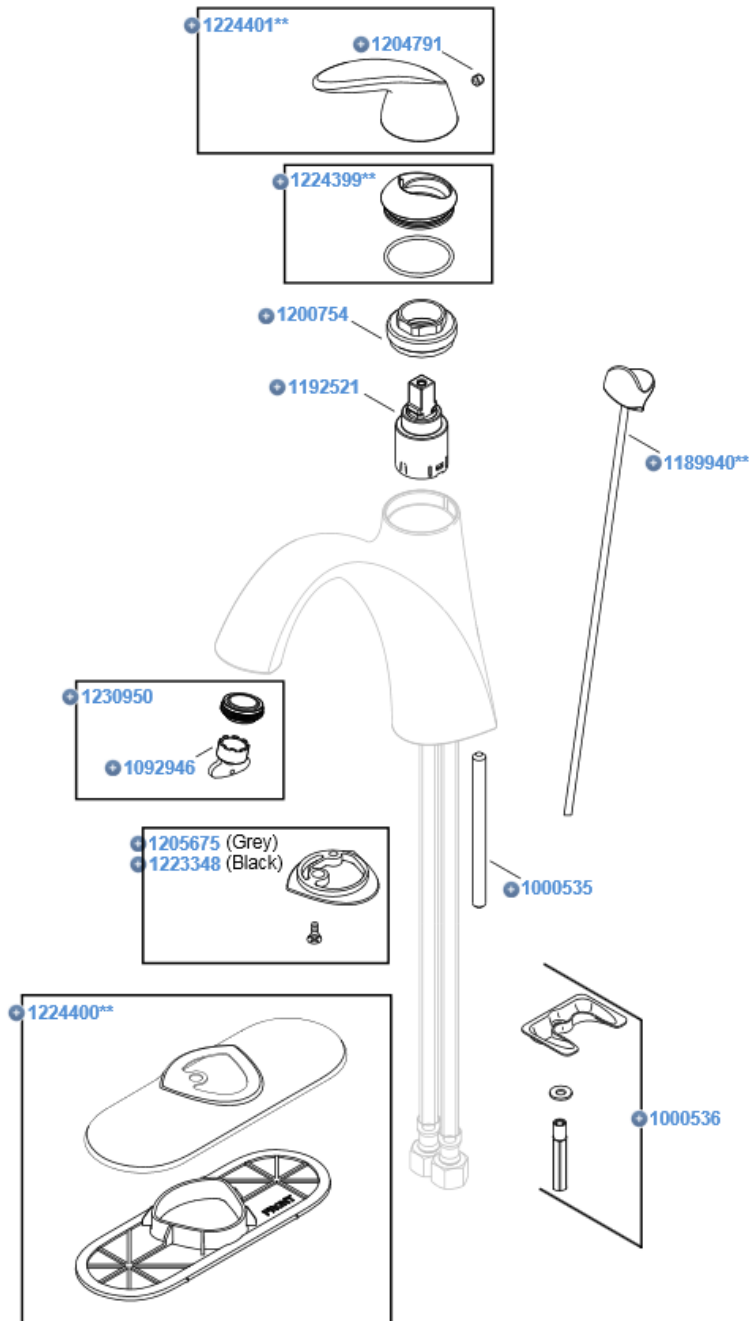

2016 CLASSIC TRAILER

PLUMBING, FAUCETS

Faucet, Lavatory, Kohler
Model #K45800-4-BN

602399
602137

Faucet, Single Handle, Vibrant Brushed Nickel, Kohler
Valve, shut off