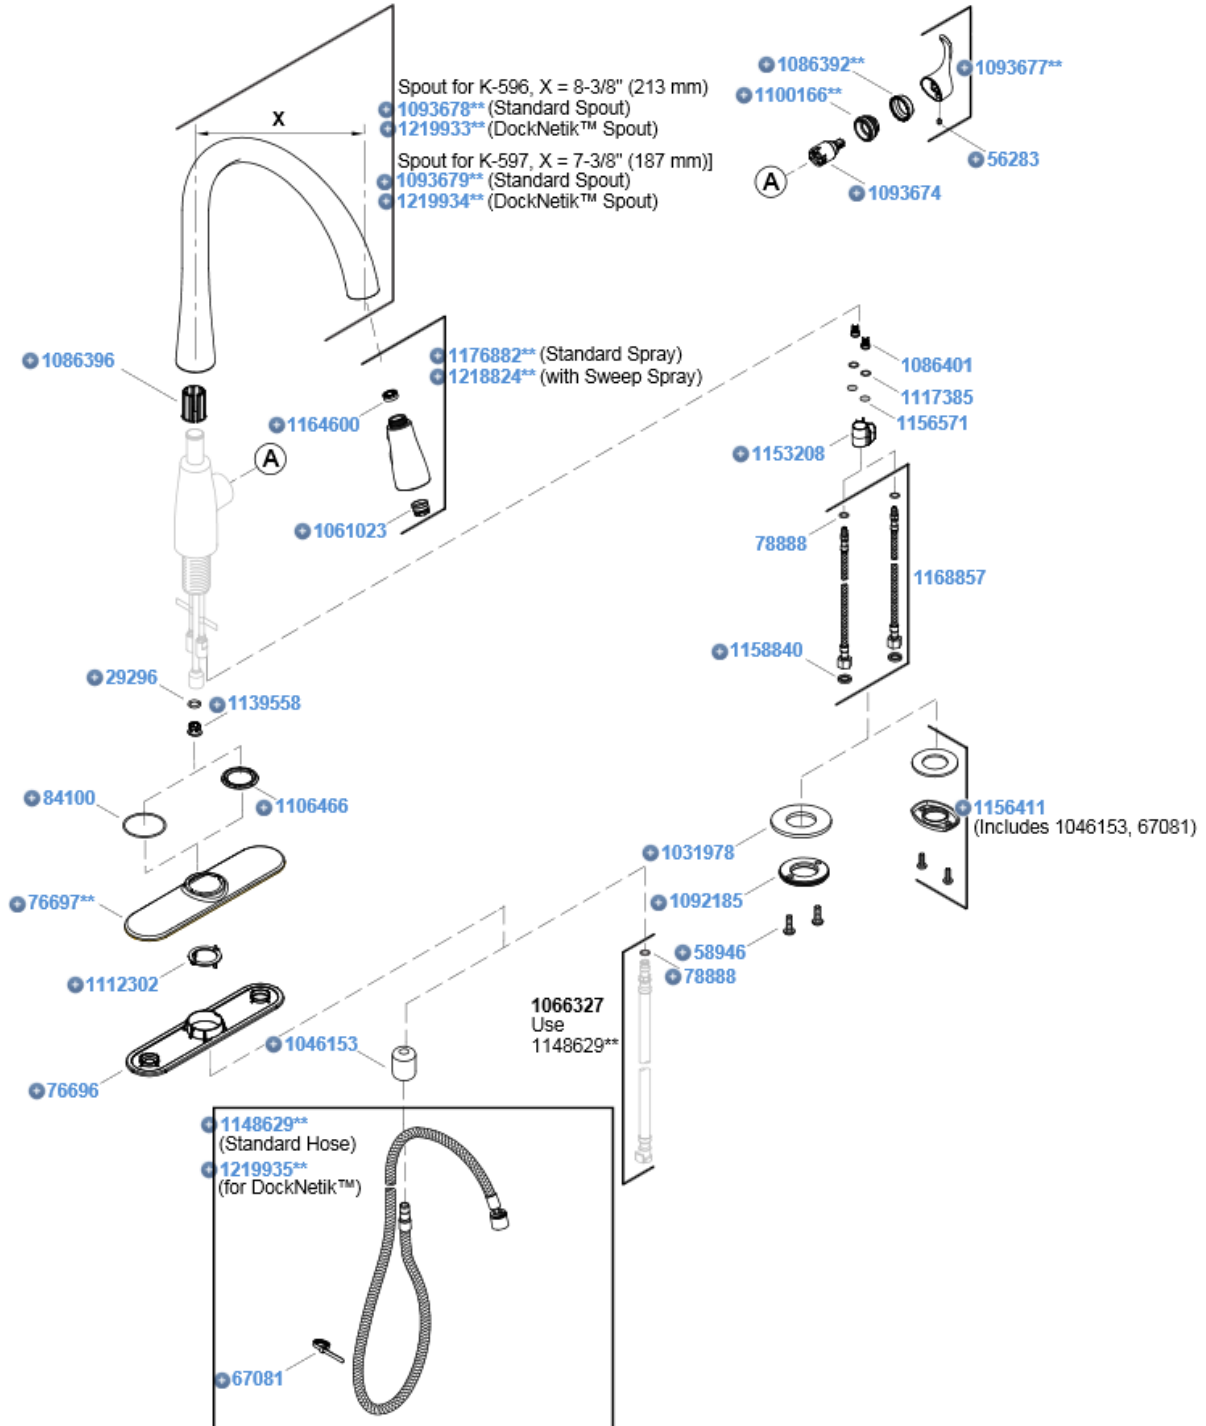

2016 CLASSIC TRAILER PLUMBING, FAUCETS

Faucet, Galley, Kohler
Model #K-597-VS

602395
602137

Faucet, single hole, pull down, Stainless Steel, Kohler
Valve, shut off