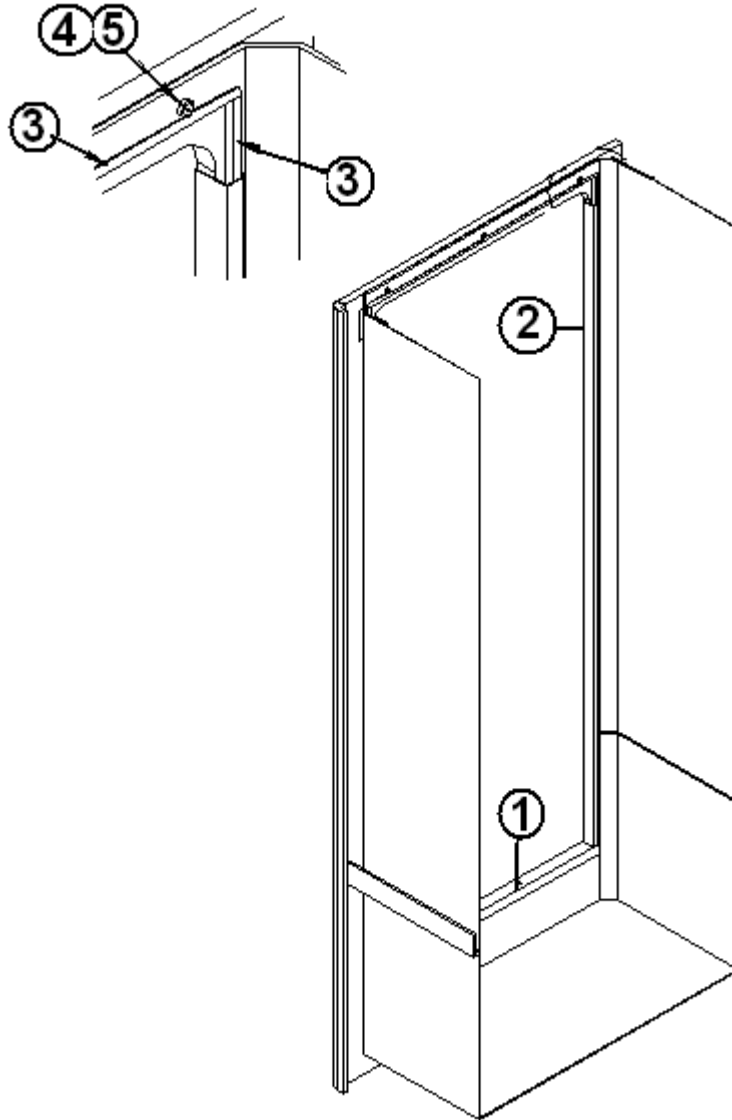

2016 CLASSIC TRAILER FURNITURE, BATH

Shower Trim/Door Install

1. 454727-01	Angle, shower frame, 27"
2. 454727-02	Angle, shower frame, 64.75"
3. 201666-01	Molding, "J" 3/16, plastic, White
4. 381081-01	Snap cap w/ washer, Antique White
5. 320006	Screw, sheet metal, 8 X 3/4 BH PHILIP