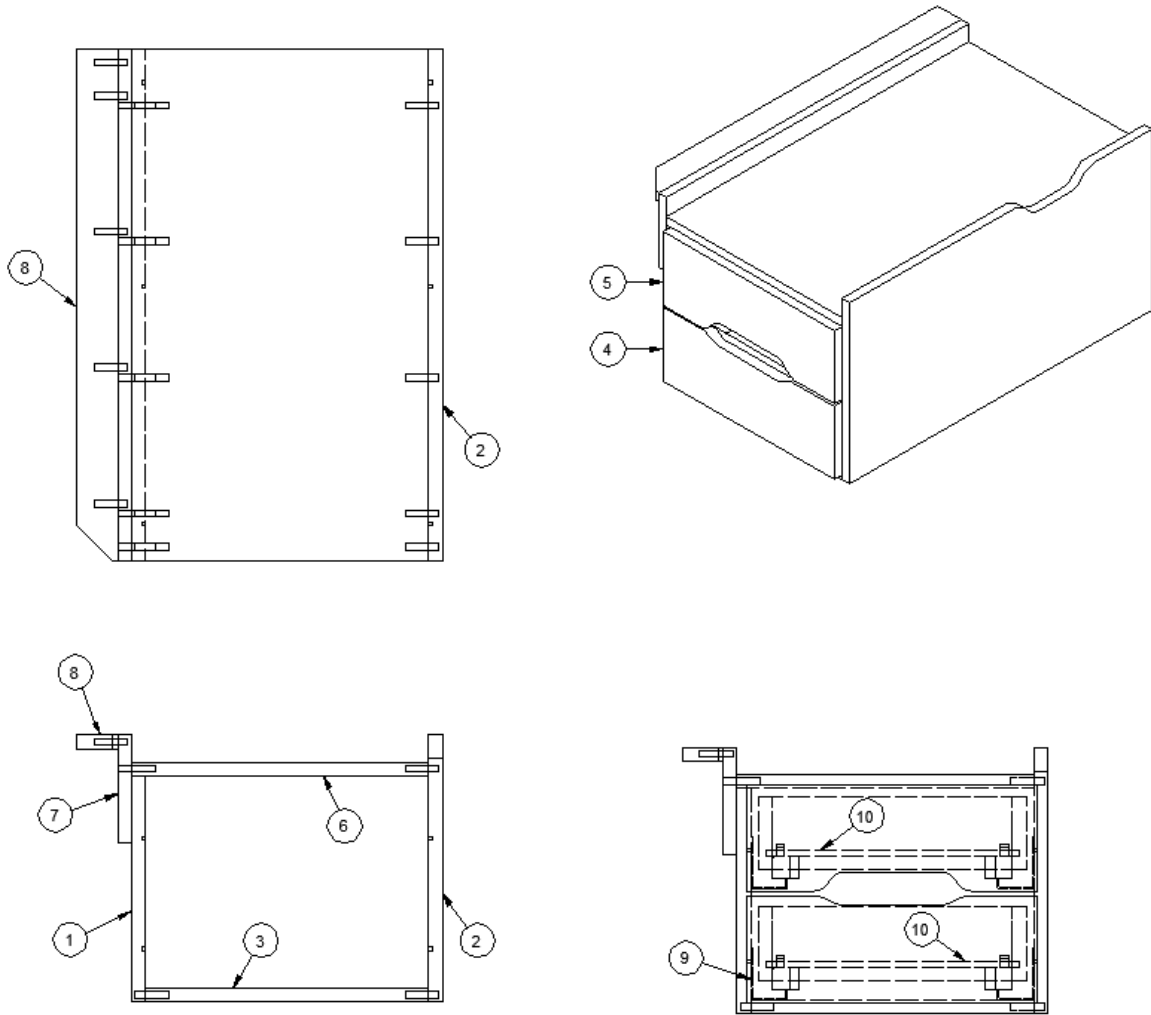

2016 CLASSIC TRAILER FURNITURE, GALLEY

Galley, Drawer Section

968190-30

Galley Drawer Section Assembly

1. 968190-301	Panel, 19 x 8.38
2. 968190-302	Panel, 19 x 9.88
3. 968190-303	Panel, 19 x 10.5
4. 968190-304	Panel, 10.75 x 4
5. 968190-305	Panel, 10.75 x 4
6. 968190-306	Panel, 19 x 11
7. 968190-307	Panel, 19 x 4
8. 968190-308	Panel, 19 x 1.5
9. 382203-04	Drawer slide, Self-close, 18"
10. 968021-08	Drawer box, 2.75 x 9.88 x 18
968024	Insert, cutlery drawer
382203-06	Front Fixing Clips