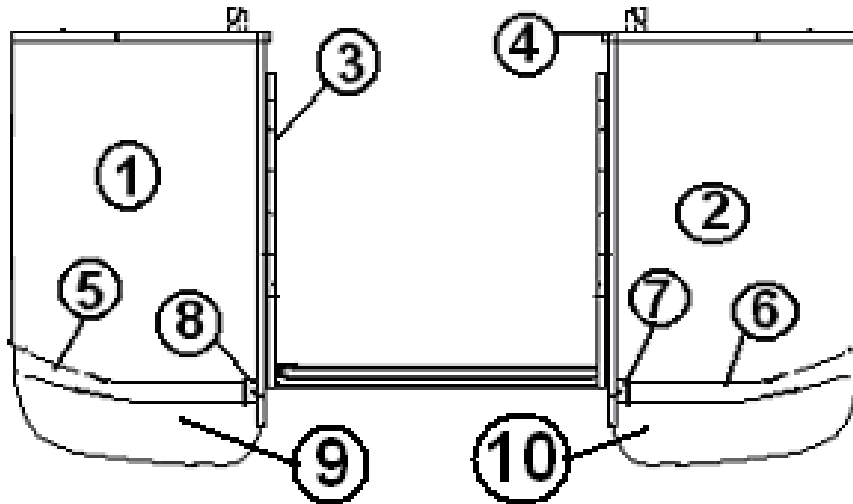

2016 CLASSIC TRAILER HARDWARE

Wrap Protector

966273-100

Wrap Protector, complete set

1.	966272	Wrap Protector, CS
2.	966273	Wrap Protector, RS
3.	381605-03	Hinge, stainless, wrap protector, 25" long
4.	100742-01	Extrusion, mirror/wrap trim protector
5.	115546	Extrusion, rub rail
6.	201763-100	Insert, rub rail, chrome
7.	114465-01	Casting, closeout, rub rail, RH
8.	114465-02	Casting, closeout, rub rail LH
9.	200542-01	Wrap, underbelly, front RS, Haircell
10.	200543-01	Wrap, underbelly, front CS, Haircell
	101401	Extrusion, door latch housing/stone
	345417	Nut acorn, hex, locking SS 1/4-
	345376	Nut, hex HD 1/4-20 SS
	345336-07	Cap screw hex HD 1/4-20 hex .75"
	114819	Wrap protector hold back, 2.75"
	114819-02	Wrap protector hold back, 2.00"
	114819-03	Wrap protector hold back, 5.00"
	500096	Reflector, amber