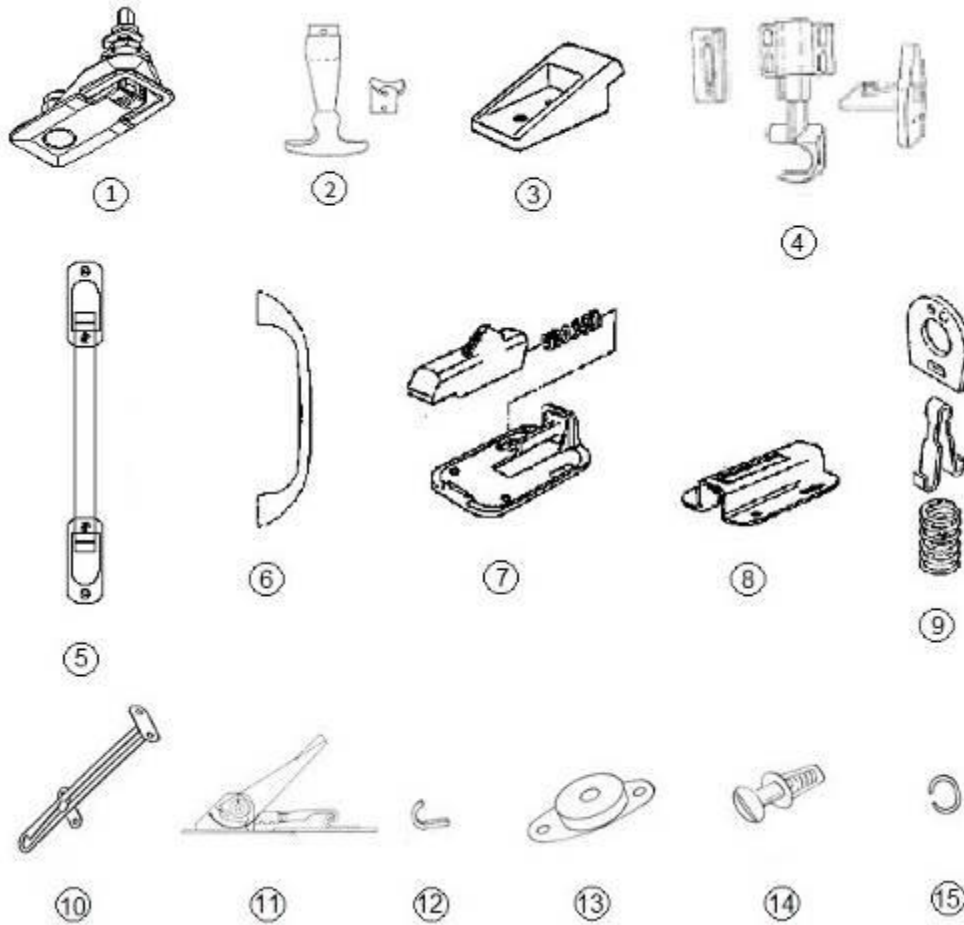

2016 CLASSIC TRAILER HARDWARE

Exterior Latches, Locks, & Handles

1. 382230-02	Compression latch w/key code
2. 381021-01	T handle, Rubber
3. 201056	Catch, Main door holdback
4. 381454	Latch, Screen door, Bullet
5. 511344-03	Grab handle
*511344-05	Grab handle, Clear swirl handle w/Blue LED bulb
6. 380004	Handle, Screen door
7. 380291	Main door holdback
8. 380290	Latch housing, Main door holdback
9. 092609	Lock cam
10. 380024	Support arm
11. 382091-01	Tension latch, Stainless Steel
12. 382091-02	Strike, Tension latch, Stainless Steel
13. 685359	Rubber receptacle, 1/4 turn latch, Southco
14. 685358	Stud, 1/4 turn latch, Southco
15. 685362	Retaining ring, 1/4 turn stud
382249	Gasket, Main door grab handle

*Replaced 511344-03 on 9-21-2015