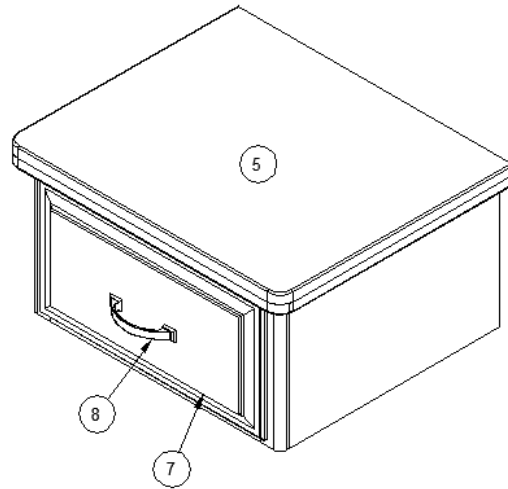

2016 CLASSIC TRAILER FURNITURE, BEDROOM

Nightstand, Center, Twin Bed

968246-30

Center Nightstand Assembly

1. 968246-301	Panel, 19.31 x 10.75
2. 968246-302	Panel, 18.38 x 10.75
3. 968246-303	Panel, 19.31 x 10.75
4. 802017-0030	Face Frame, Center night stand, Cherry
5. 802021-0030	Top, Center night stand, Cherry
602536-01	Top, Center night stand, Corian, Night Sky
602536-02	Top, Center night stand, Corian, Sandalwood
6. 382203-08	Bracket, rear mount drawer slides
7. 802056-1030	Drawer face, 17.38 x 9.25, Cherry
8. 382253-03	Pull, Antique silver, 8"
9. 381228-02	Black Catch Grabber, 5LB
10. 382203-03	Slide Drawer, Self-close, 15"
968020-16	Drawer Box Assembly, 5"