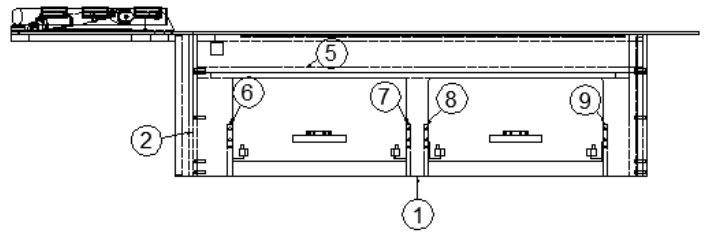

2016 CLASSIC TRAILER FURNITURE, BEDROOM

Twin Bed, Roadside

Parts Listed on Next Page