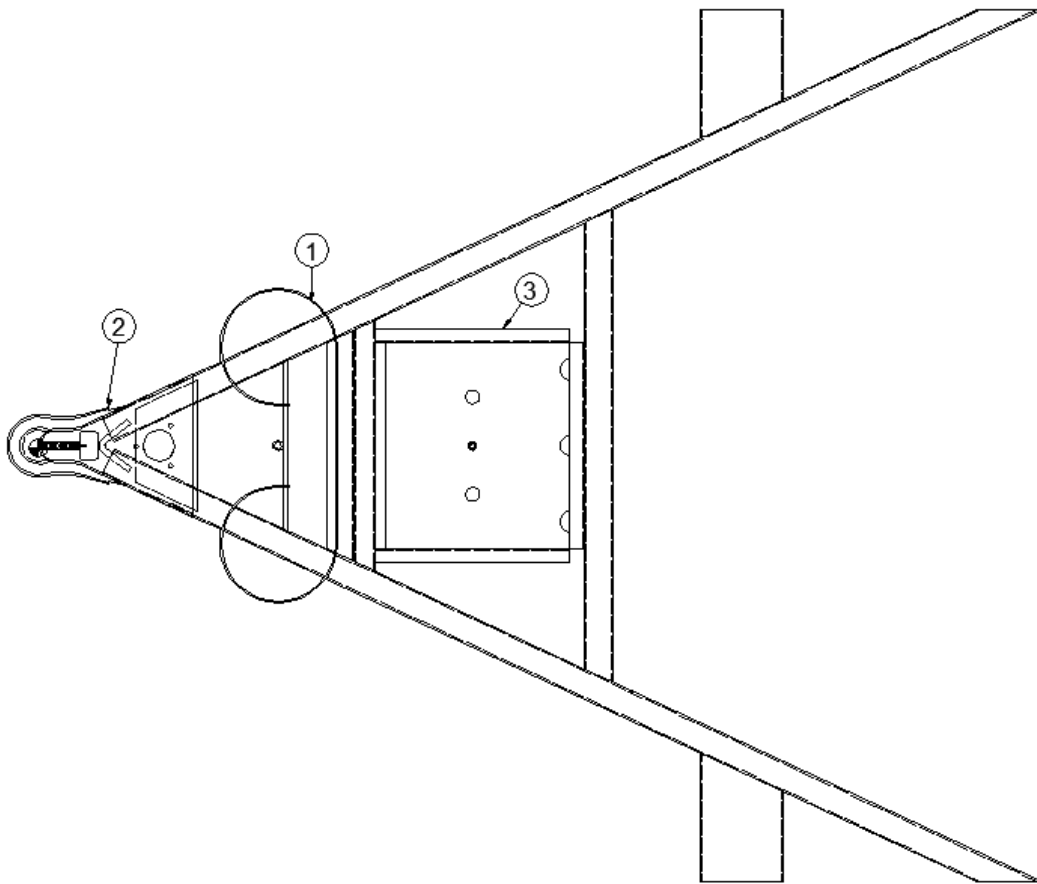

2016 CLASSIC TRAILER CHASSIS

A-Frame/Coupler

916043 "A" Frame

1. 0360307 LP tank ring
2. 400042 Coupler, 10,000LB, Marvel
3. 916044 Battery box

Breakaway Switch

- 0300027 Breakaway Switch, Bargman
- 454526 Bracket, breakaway switch