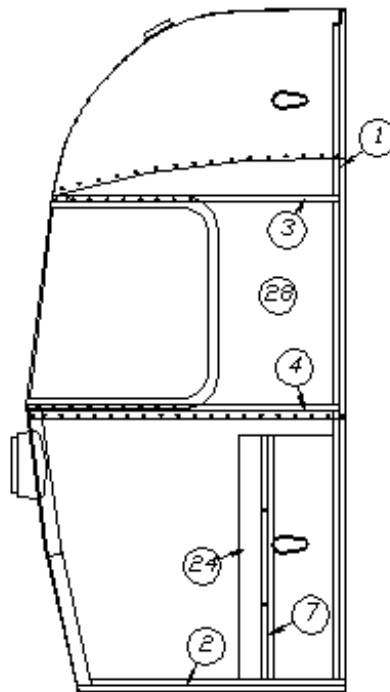

2016 CLASSIC TRAILER EXTERIOR SHELL

Aft End, 30'

Parts Listed on Next Page

2016 CLASSIC TRAILER EXTERIOR SHELL

Aft End, 30'

923176

End Shell Assembly

1. 114993 End bow
2. 114676 Floor bow
3. 114678 Upper window bow
4. 114677 Lower window bow
5. 114505-01 Support, lower end, LH
6. 114505-02 Support, lower end, RH
7. 101315 Brace, vertical rear
8. 104408 Z-Bar
9. 921159 Trunk door assembly
10. 454910 Support, wrap window
11. 372089-101 window, rear corner wrap, RS
12. 372088-101 window, rear corner wrap, CS
13. 114893 Segment #25
14. 114890 Segment #26
15. 114891 Segment #27
16. 114894 Segment #28
17. 114895 Segment #29
18. 114880-307 Alum. Sheet, cut down to size
19. 371346-02 Window, rear
20. 968188-02 Taillight Assembly, RS
21. 968188-01 Taillight Assembly, CS
22. 512860 Red LED clearance light
23. 512928 Curved bezel w/gasket, Required for 3 top lights
24. 114849-03 Aluminum sheet, pewter, 12" x 29"
25. 512455 License plate holder
26. 101315-03 Rear, vertical brace, LH
27. 101315-04 Rear, vertical brace, RH
28. 114889 Segment, center right
29. 114888 Segment, center left
- 115563 Casting, Tear Drop Light, Flat
- 115564 Casting, Tear Drop Light, Curved