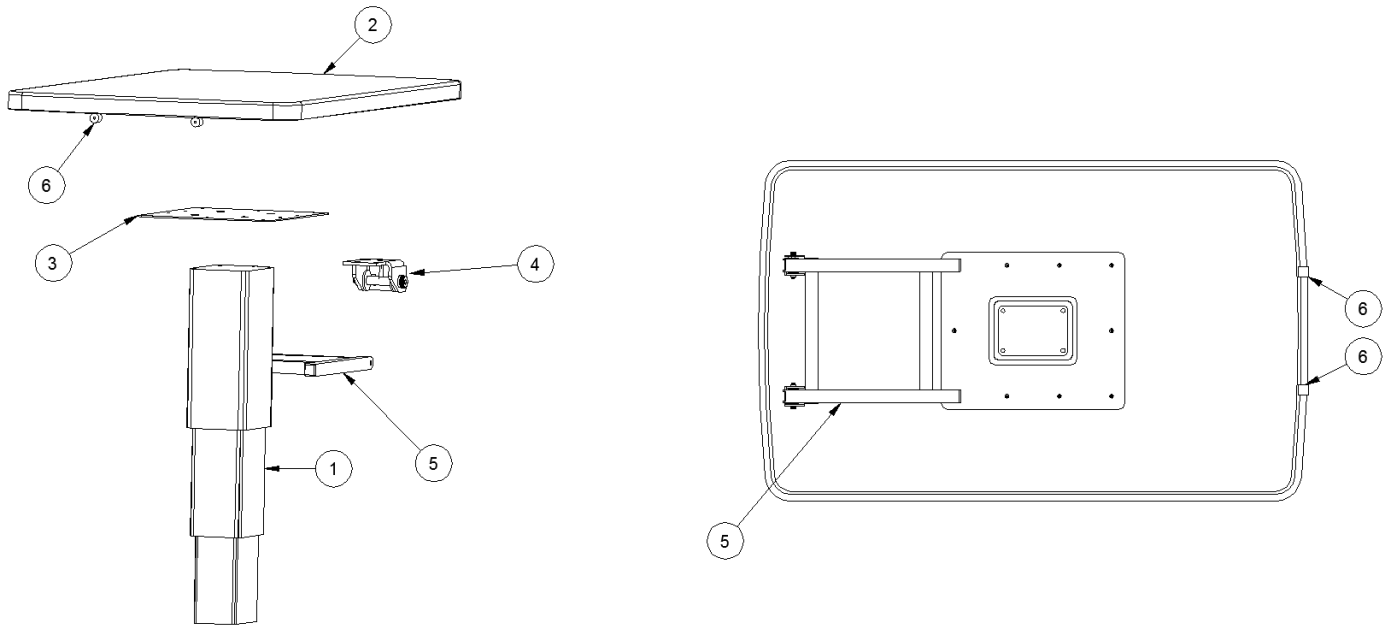

2016 CLASSIC TRAILER

FURNITURE, GALLEY

Dinette table

112283 Pedestal Table

1. 512930	Pedestal, Electronic
2. 602527-01	Corian table top, Deep Night Sky
602527-02	Corian table top, Sandalwood
3. 454944	Bracket
4. 454870	Bracket, LH leg hinge
454871	Bracket, RH leg hinge
5. 455035	Leg, Bed support
6. 381136	Rubber bumper