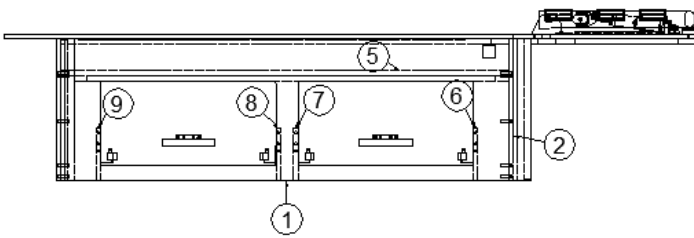

2016 CLASSIC TRAILER FURNITURE, BEDROOM

Twin Bed, Curbside

Parts Listed on Next Page