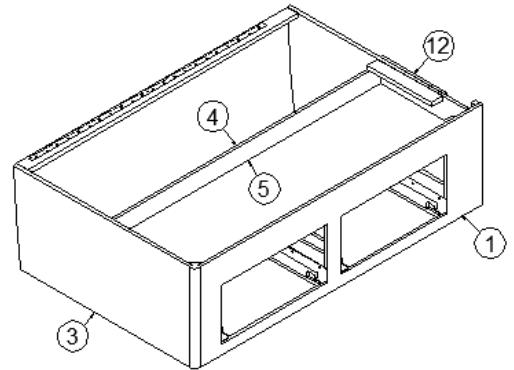

2016 CLASSIC TRAILER FURNITURE, BEDROOM

Twin Bed, Curbside

Parts Listed on Next Page