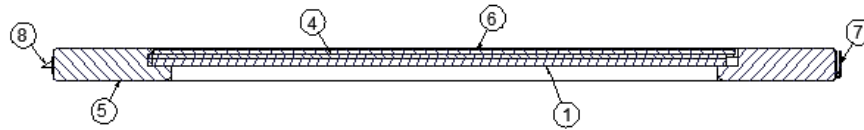

2016 CLASSIC TRAILER FURNITURE, BATH

Door, Lavatory

FRONT SIDE VIEW