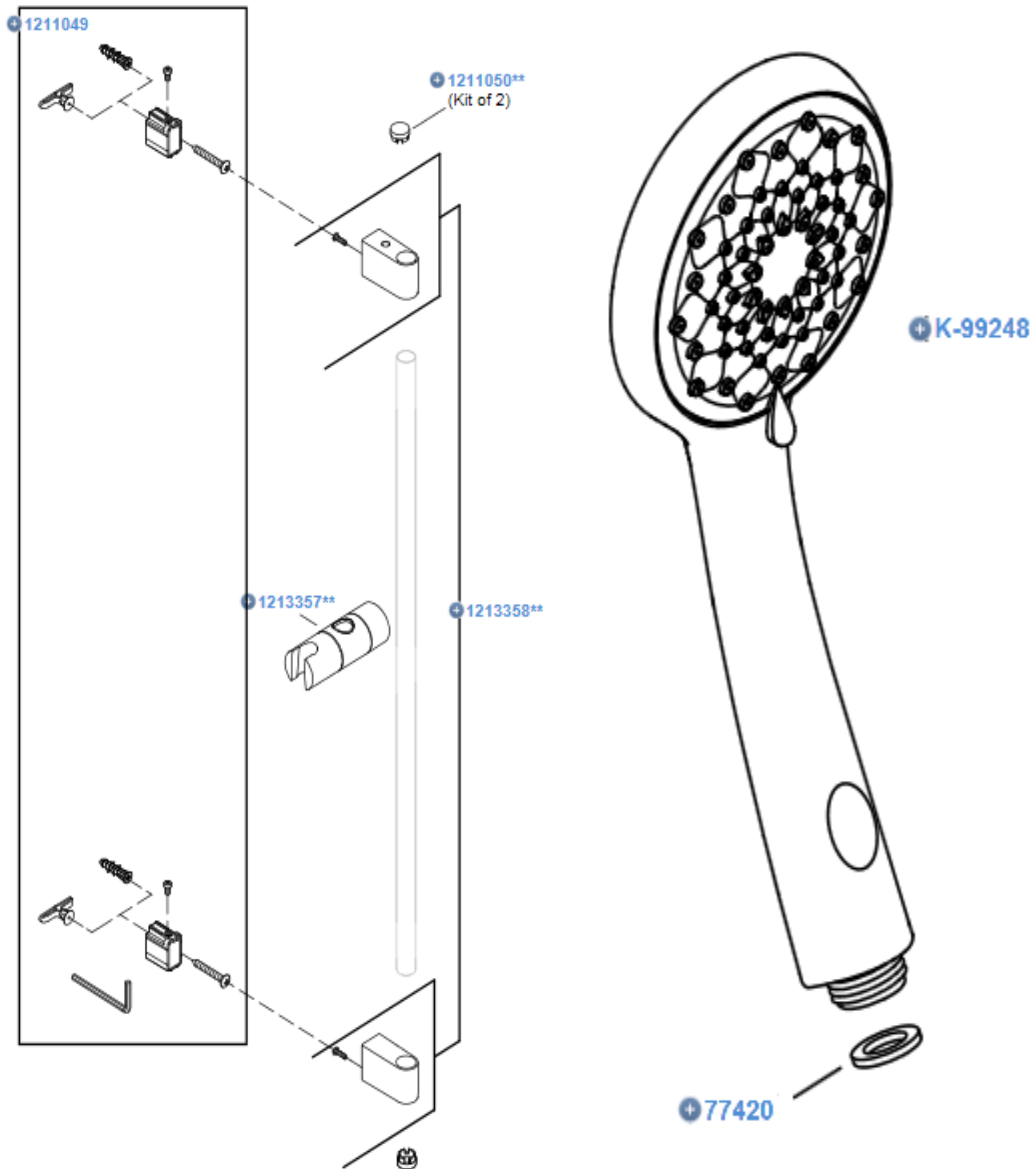

2016 CLASSIC TRAILER PLUMBING, FAUCETS

Faucet, Hand shower w/Eco-Boost Tech-Awaken, Kohler
Model #K-99248-BN, Hand shower
Model #K-98341-BN, Slide bar

602402	Hand shower, Vibrant Brushed Nickel, Kohler
602405	Shower slide bar, 24"
602403	Hose, 60", Brushed Nickel
601592-04	Hose guide Ring, Clear, CSA