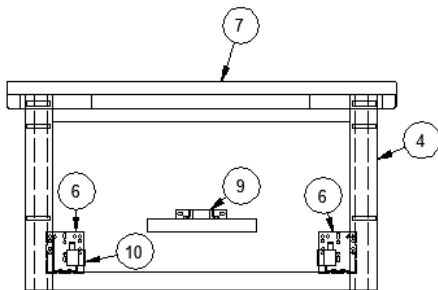

2016 CLASSIC TRAILER FURNITURE, BEDROOM

Nightstand, Center, Twin Bed

968246-30

Center Nightstand Assembly

1. 968246-301	Panel, 19.31 x 10.75
2. 968246-302	Panel, 18.38 x 10.75
3. 968246-303	Panel, 19.31 x 10.75
4. 802017-0030	Face Frame, Center night stand, Cherry
5. 802021-0030	Top, Center night stand, Cherry
602536-01	Top, Center night stand, Corian, Night Sky
602536-02	Top, Center night stand, Corian, Sandalwood
6. 382203-08	Bracket, rear mount drawer slides
7. 802056-1030	Drawer face, 17.38 x 9.25, Cherry
8. 382253-03	Pull, Antique silver, 8"
9. 381228-02	Black Catch Grabber, 5LB
10. 382203-03	Slide Drawer, Self-close, 15"
968020-16	Drawer Box Assembly, 5"