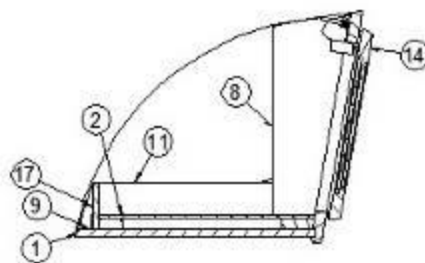

2016 CLASSIC TRAILER FURNITURE, GALLEY

Roof Locker, Galley

Parts Listed on Next Page