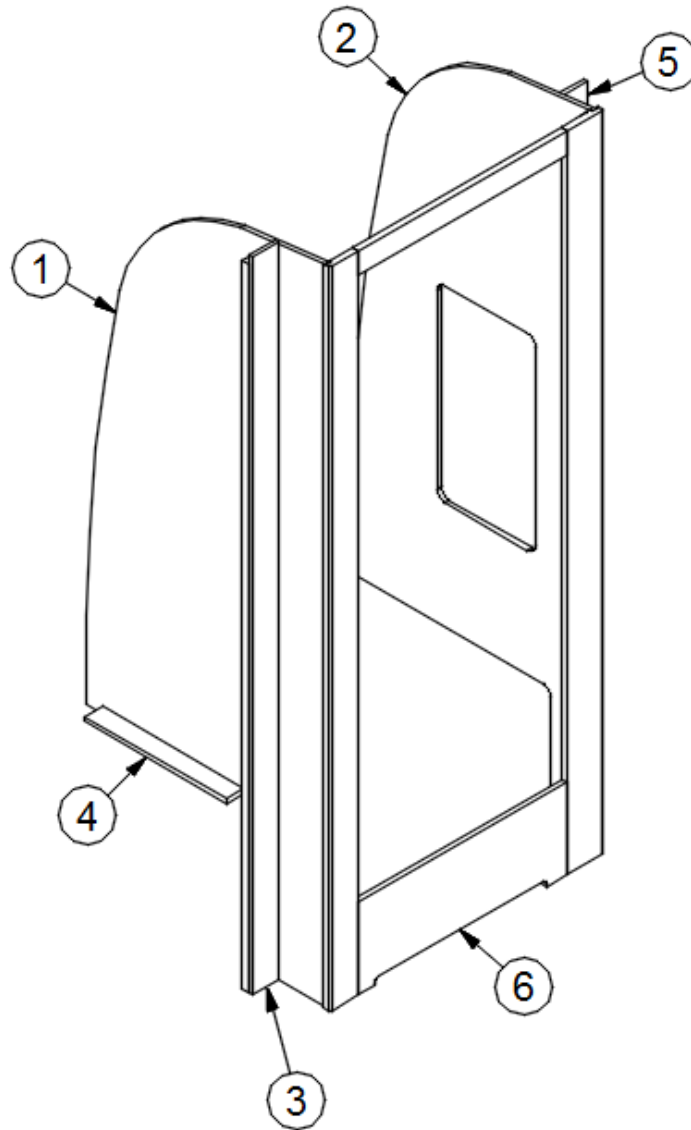

2016 CLASSIC TRAILER FURNITURE, BATH

Shower Compartment

968148

Shower Compartment

1. 968148-301
2. 968148-302
3. 968148-303
4. 968148-304
5. 968148-305
6. 801970-0030
- 203081-02
- 703989-01
- 381610-02

Panel, 29.55 x 78.55

Panel, 29.55 x 78.55

Panel, 3.19 x 78.03

Panel, 2.25 x 17.5

Panel, 3.5 x 77.5

Face frame, Shower, Cherry

Shower Stall-2 piece Fiberglass

Shower Door, Adjustable, Continuous hinge, Reeded glass

Cover cap, Plastic, Brown