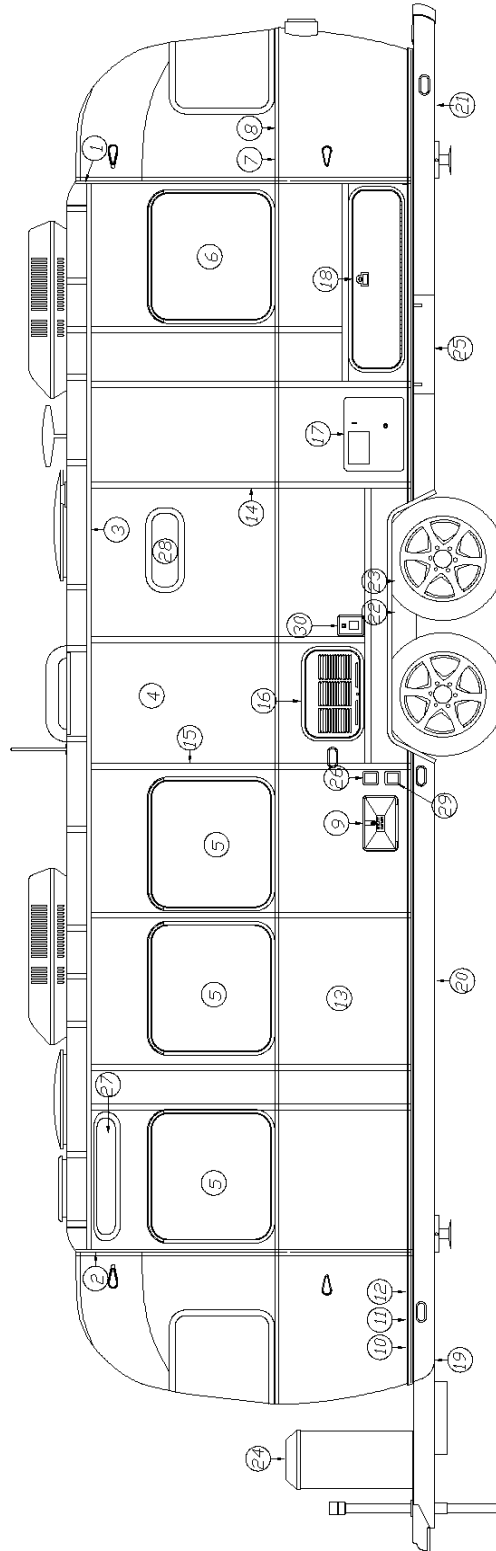

2016 CLASSIC TRAILER EXTERIOR SHELL

Wall, Roadside, 30'

Parts Listed on Next Page