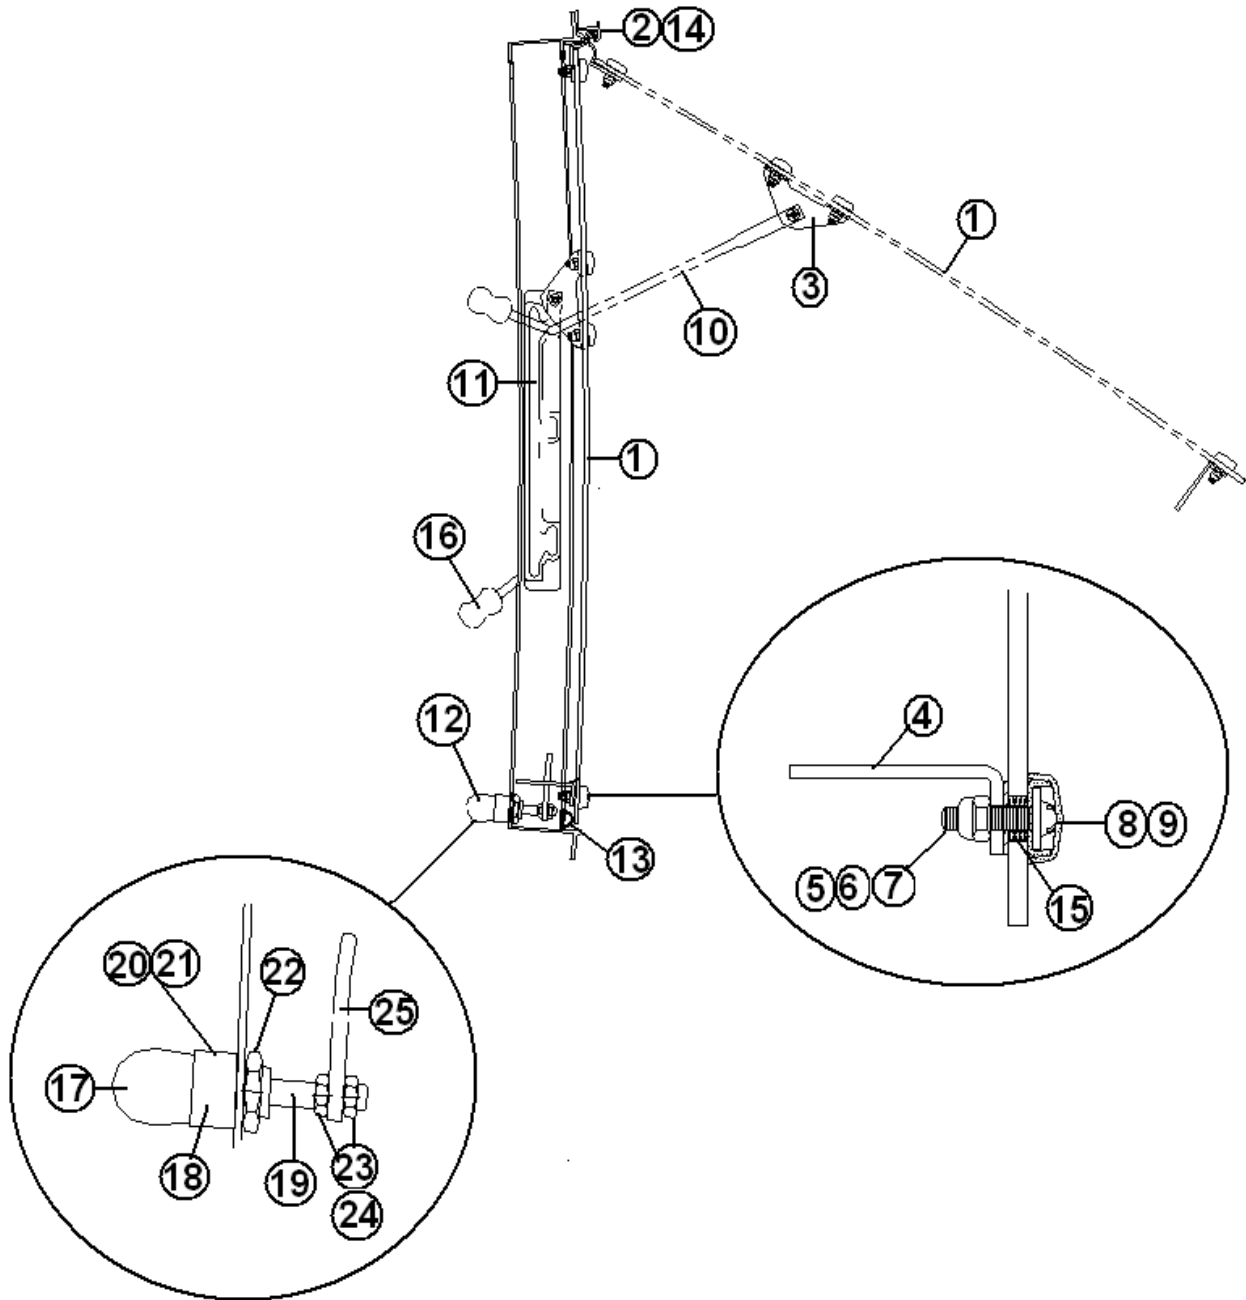

2016 CLASSIC TRAILER WINDOWS

Window, Parts Diagram

Parts Listed on Next Page