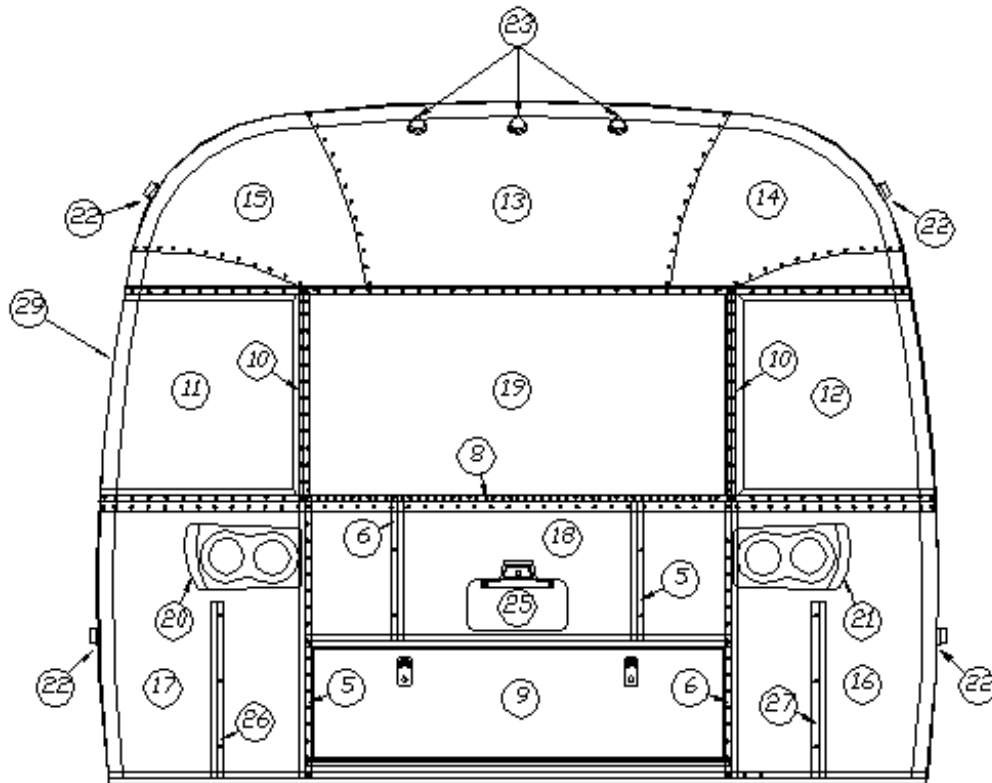

2016 CLASSIC TRAILER EXTERIOR SHELL

Aft End, 30'

Parts Listed on Next Page

2016 CLASSIC TRAILER EXTERIOR SHELL

Aft End, 30'

923176

End Shell Assembly

1. 114993 End bow
2. 114676 Floor bow
3. 114678 Upper window bow
4. 114677 Lower window bow
5. 114505-01 Support, lower end, LH
6. 114505-02 Support, lower end, RH
7. 101315 Brace, vertical rear
8. 104408 Z-Bar
9. 921159 Trunk door assembly
10. 454910 Support, wrap window
11. 372089-101 window, rear corner wrap, RS
12. 372088-101 window, rear corner wrap, CS
13. 114893 Segment #25
14. 114890 Segment #26
15. 114891 Segment #27
16. 114894 Segment #28
17. 114895 Segment #29
18. 114880-307 Alum. Sheet, cut down to size
19. 371346-02 Window, rear
20. 968188-02 Taillight Assembly, RS
21. 968188-01 Taillight Assembly, CS
22. 512860 Red LED clearance light
23. 512928 Curved bezel w/gasket, Required for 3 top lights
24. 114849-03 Aluminum sheet, pewter, 12" x 29"
25. 512455 License plate holder
26. 101315-03 Rear, vertical brace, LH
27. 101315-04 Rear, vertical brace, RH
28. 114889 Segment, center right
29. 114888 Segment, center left
- 115563 Casting, Tear Drop Light, Flat
- 115564 Casting, Tear Drop Light, Curved