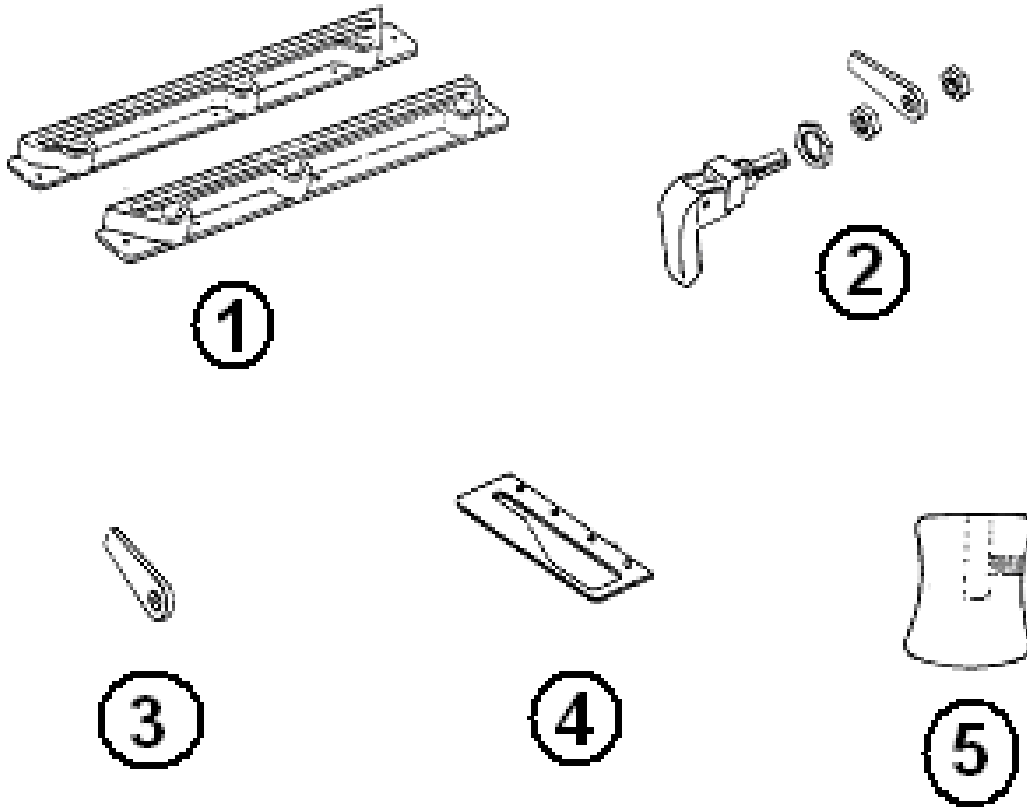

2016 CLASSIC TRAILER HARDWARE

Window, Opening

1. 0802-0001	Window guide, RH
0802-0002	Window guide, LH
2. 010020	Lower window latch, chrome
195467-05	Lower window latch, w/red handle
3. 685123	Pawl, window latch, straight
4. 685124	Striker plate, window latch
5. 380230-03	Knob window arm, silver
6. 380230-04	Knob, window arm, red