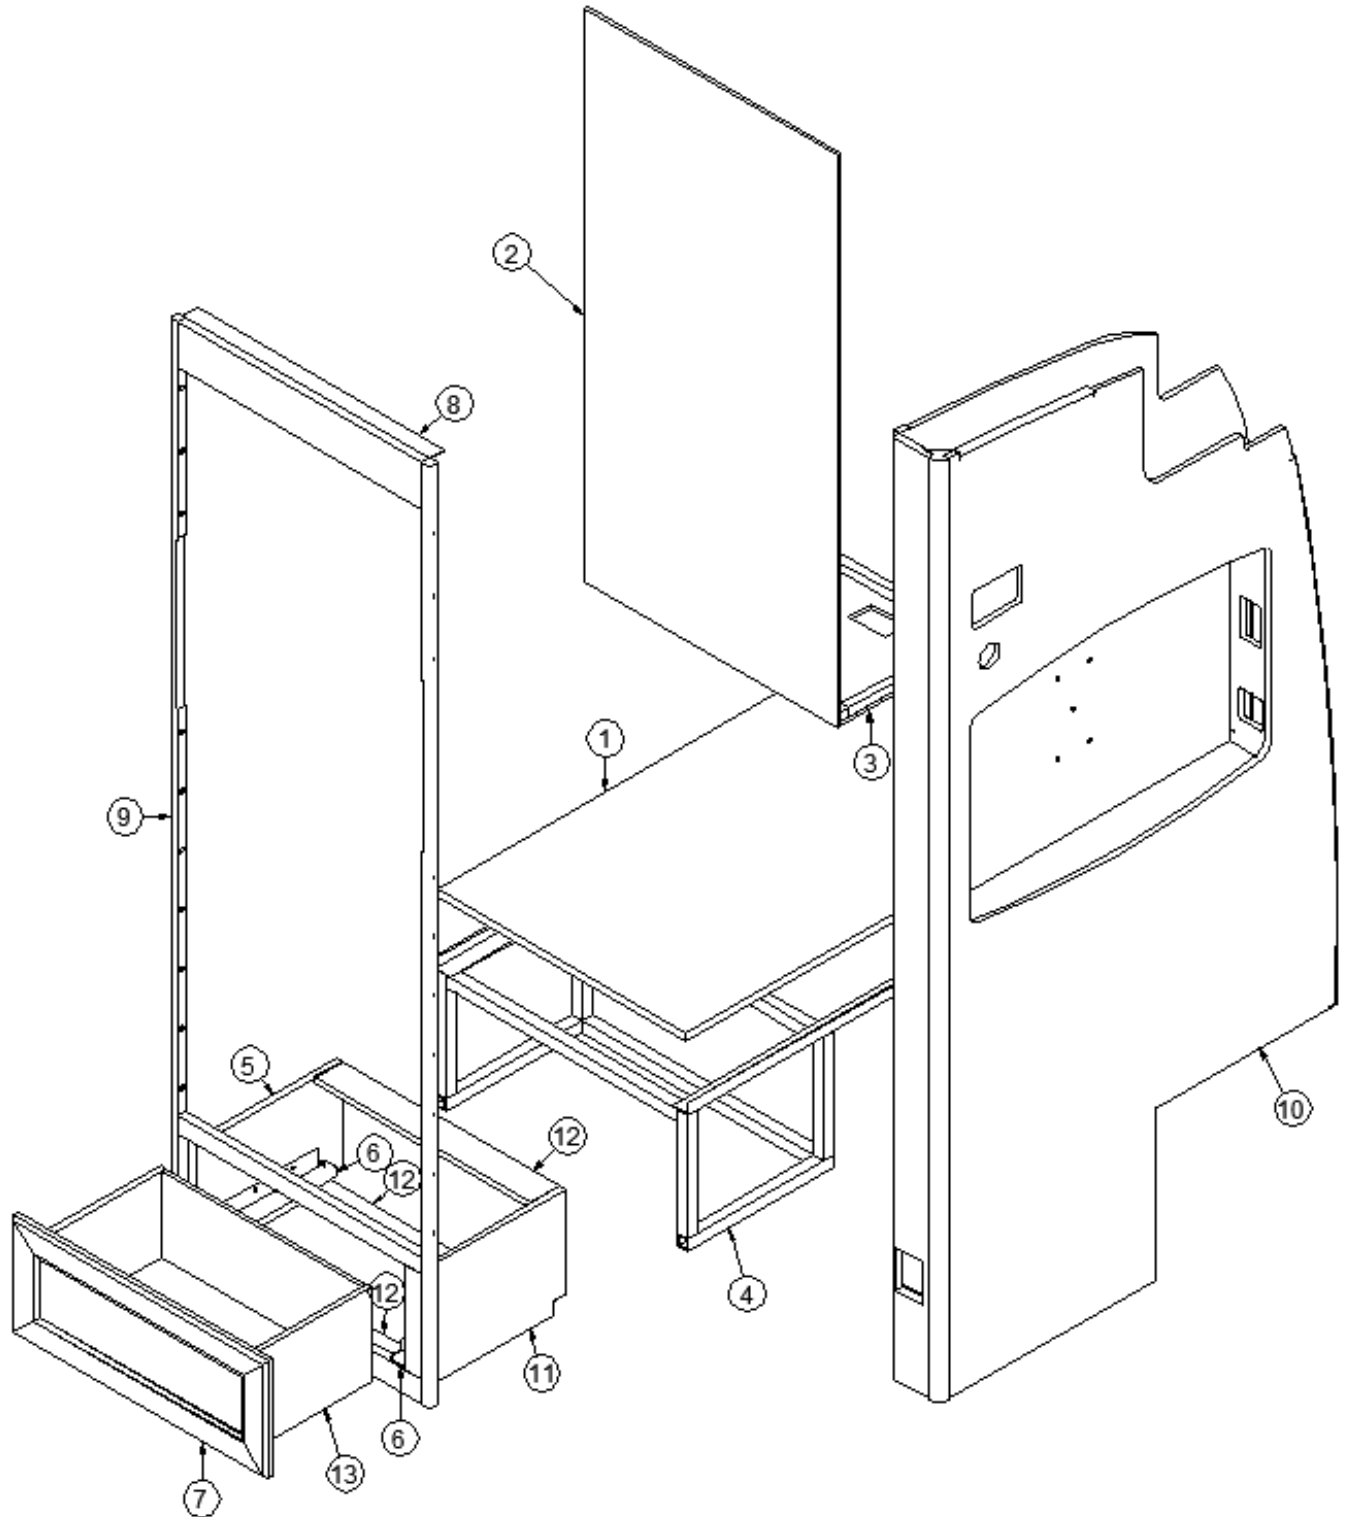

2016 CLASSIC TRAILER FURNITURE, GALLEY

Refrigerator Cabinet

Parts Listed on Next Page