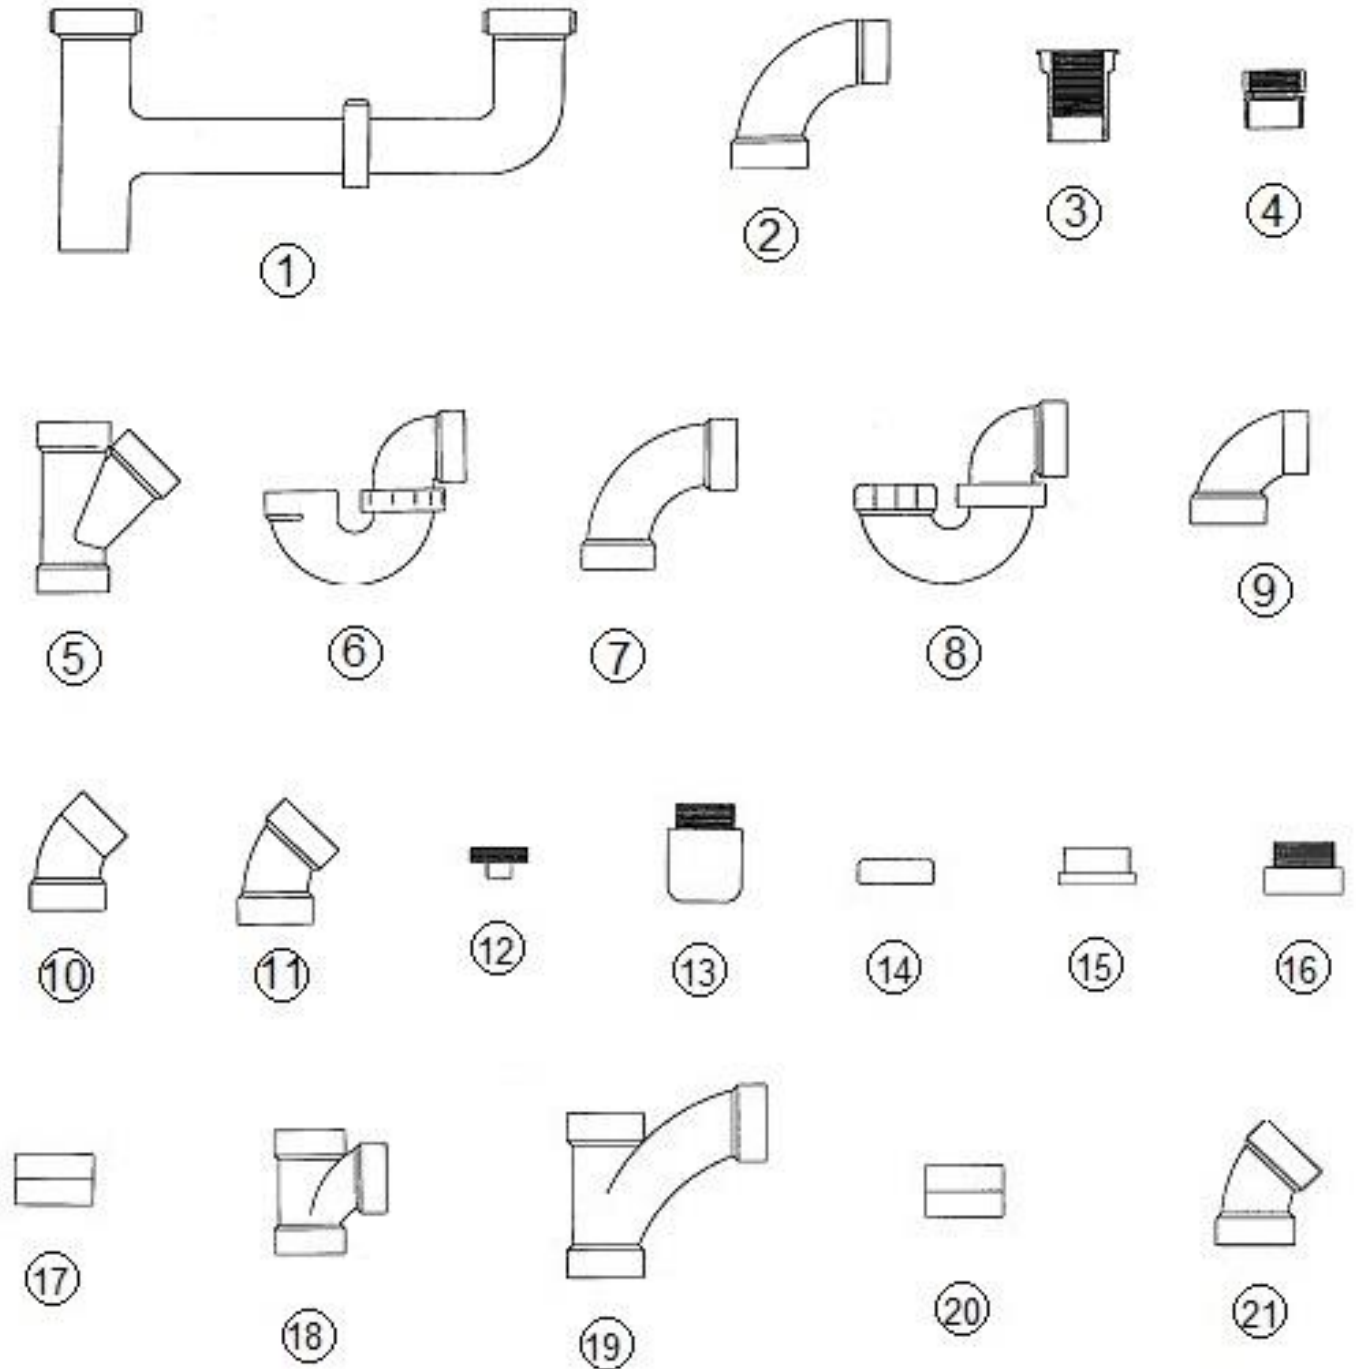

2016 CLASSIC TRAILER PLUMBING, DRAIN SYSTEM

Drain Line Fittings

Parts Listed on Next Page