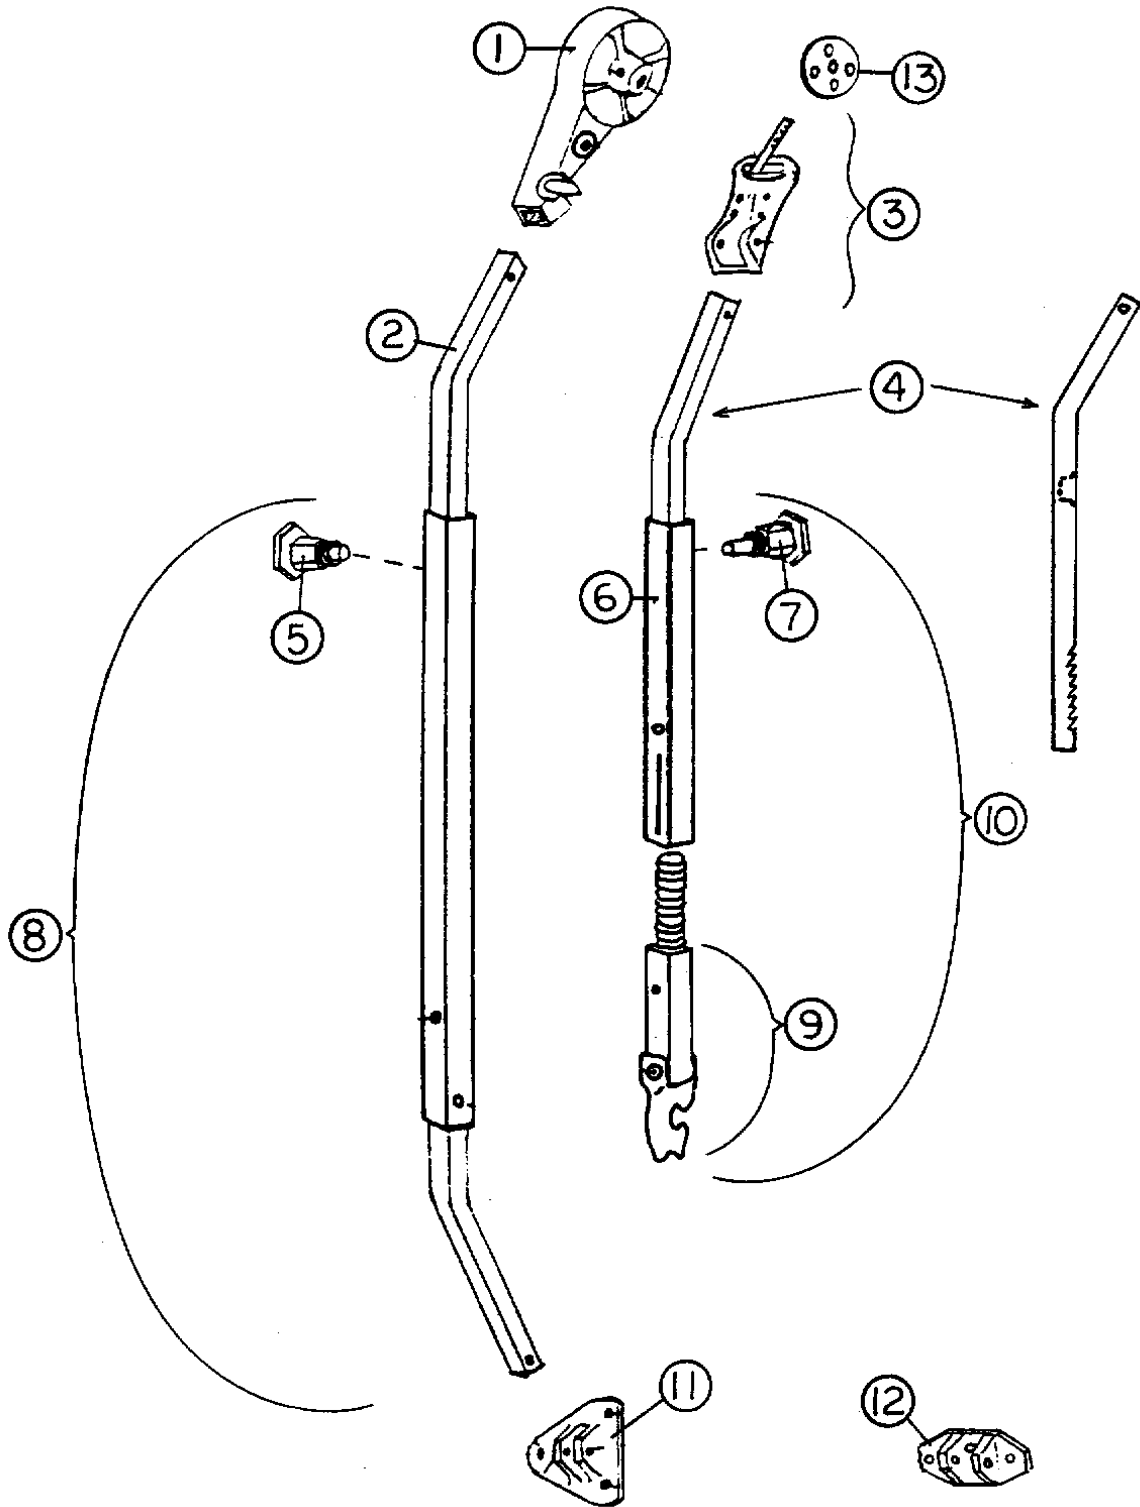

2016 CLASSIC TRAILER HARDWARE

Awnings

Parts Listed on Next Page