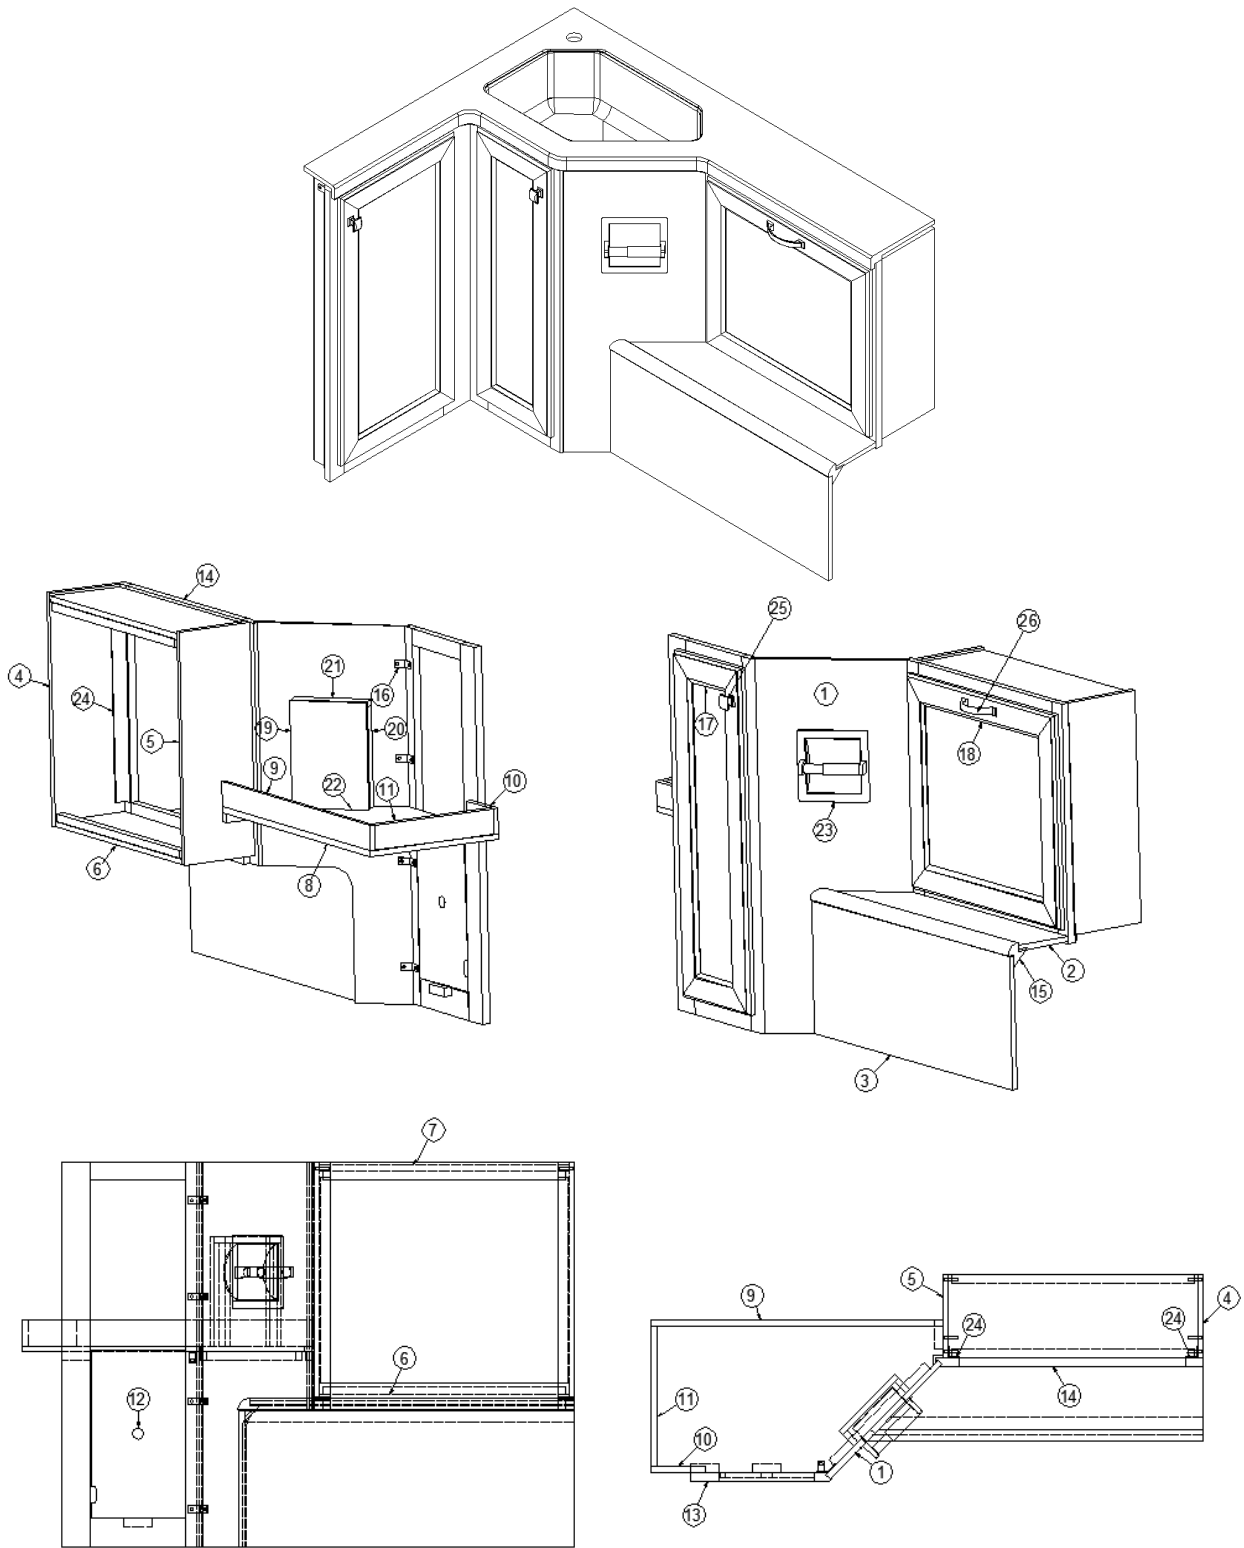

2016 CLASSIC TRAILER
FURNITURE, BATH

Lavatory Top, Corian

602385-01
602385-02

Lavy top assembly, Corian, Night Sky
Lavy top assembly, Corian, Sandalwood

2016 CLASSIC TRAILER FURNITURE, BATH

Lavatory Cabinet