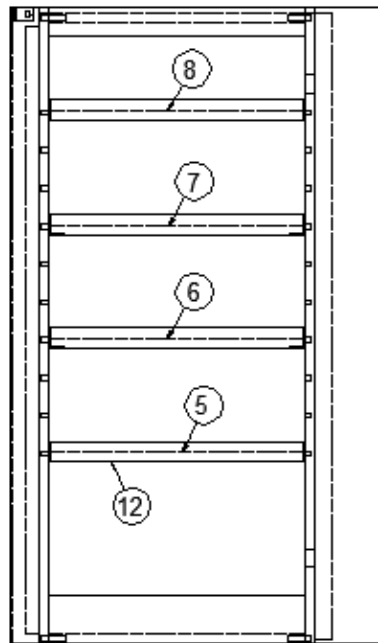

2016 CLASSIC TRAILER FURNITURE, BATH

Lavatory Cabinet, Aft Section

Parts Listed on Next Page