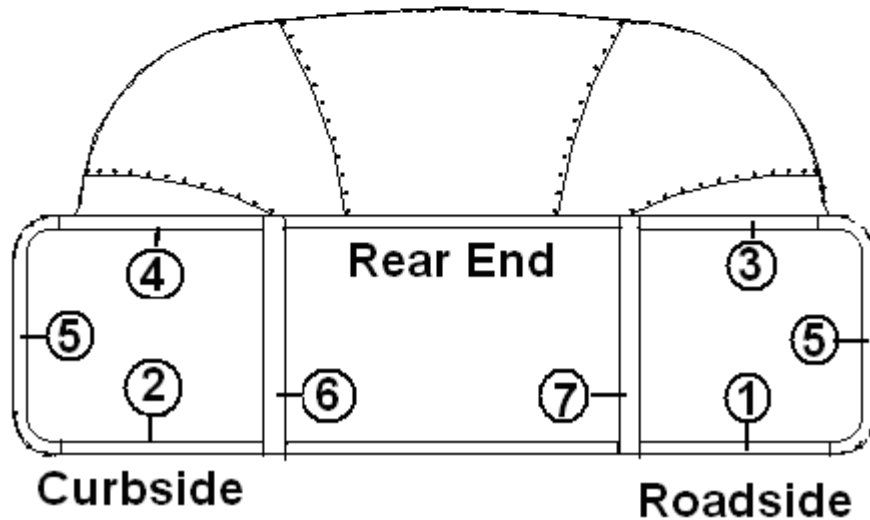

2016 CLASSIC TRAILER WINDOWS

Window Trim, Panoramic

1. 201579-02	Trim ring, lower RS, Gray
2. 201580-02	Trim ring, lower CS, Gray
3. 201581-05	Trim ring, upper RS, Gray
4. 201581-06	Trim ring, upper CS, Gray
5. 201578-02	End Cap, trim ring, Gray
6. 110900-01	Trim, formed, white, RH
7. 110900-02	Trim, formed, white, LH
203225	Trim-lok, white .75"