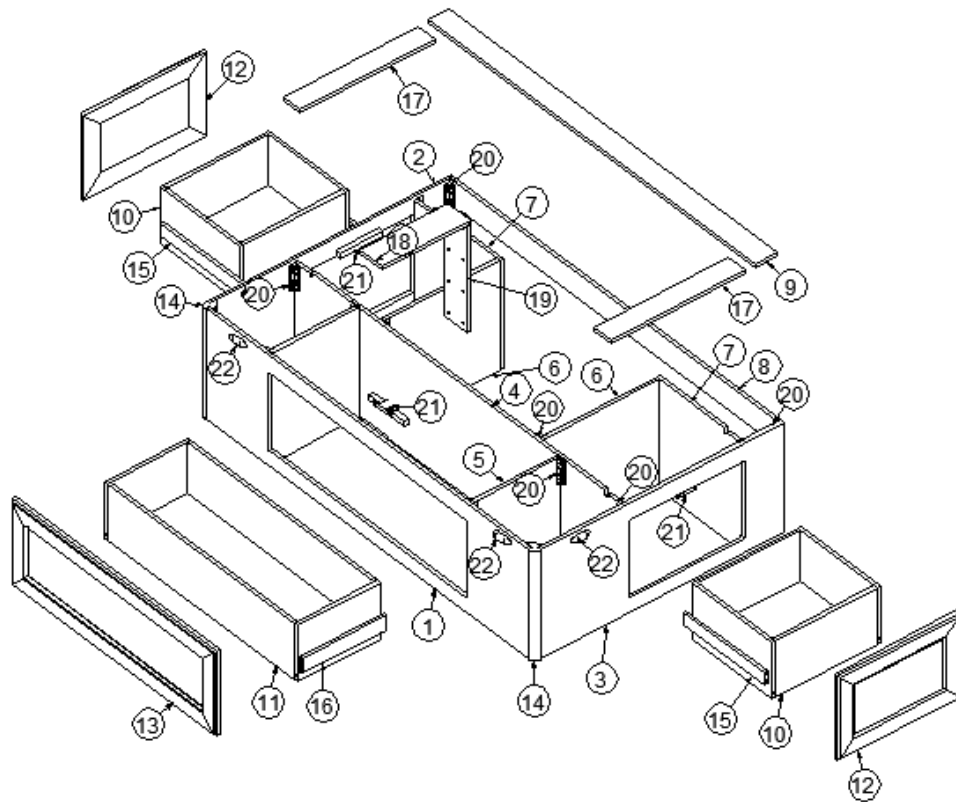

2016 CLASSIC TRAILER FURNITURE, BEDROOM

Bed, Double

Parts Listed on Next Page