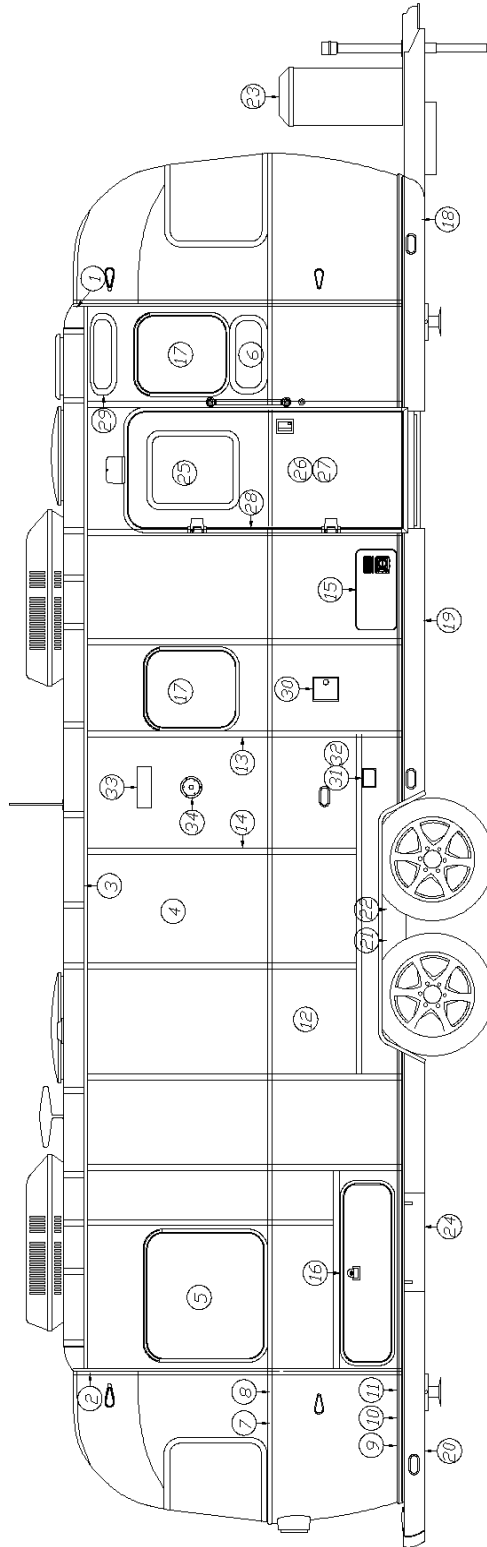

2016 CLASSIC TRAILER EXTERIOR SHELL

Wall, Curbside, 30'

Parts Listed on Next Page