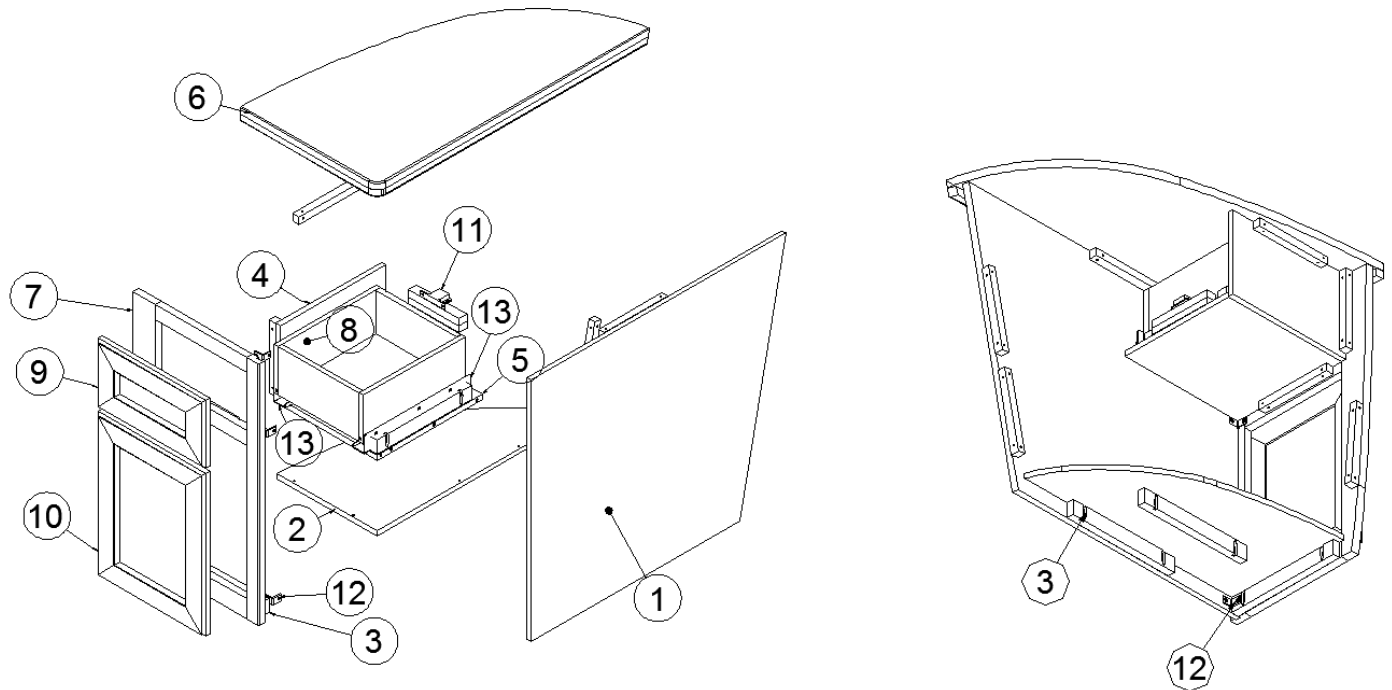

2016 CLASSIC TRAILER FURNITURE, BEDROOM

Nightstand, CS, Queen Bed

968153-30

Night Stand Assembly, CS

1. 968153-301	Panel, 25.375 x 29.938
2. 968153-302	Panel, 11.75 x 23.654
3. 801351	Light Ply, 1.4375 x 12 x .75
4. 968153-304	Panel, 8.0625 x 12.5
5. 968153-305	Panel, 11.4375 x 12.5
6. 801974-0030	Top Assembly, DuraVar Finish, Cherry
602535-01	Top, CS night stand, Corian, Night Sky
602535-02	Top, CS night stand, Corian, Sandalwood
7. 801973-0030	Face Frame, Cherry
8. 968020-14	Drawer Box Assembly, 5"
9. 802056-0230	Drawer Face, 7 x 12.75, Cherry
10. 801969-0330	Door, 12.75 x 15.375, Cherry
11. 381228-02	Black Catch grabber, 5LB
12. 380041	Corner Brace, 1" Stanely
13. 382203-02	Drawer Slide, 12"
382238	Hinge, 1" overlay
382253-02	Pull, Antique Silver, 5"
382252	Knob, Antique Silver, 1 1/4"