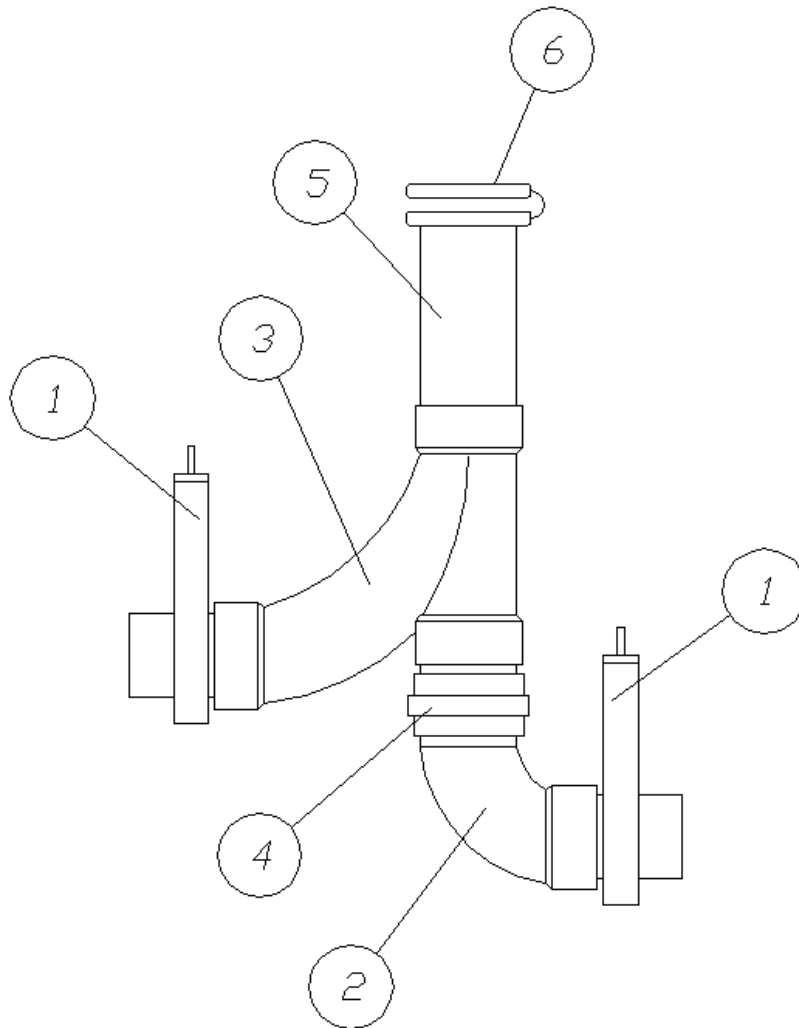

2016 CLASSIC TRAILER

PLUMBING, DRAIN SYSTEM

Dump Valve System

1. 601607-11	Valve assembly, 3" spigot x 3" spigot
2. 600820	3" Single socket 90 degree
3. 600187	3" Wye. Combination & 1/8" bend
4. 600289	Calder coupler 3" rubber
5. 601160-04	Pipe, ABS, 3"
6. 601607-07	Termination Cap
601531	Fitting-90 degree 3" H x ST
200943	Dump valve, closeout
601607-06	Termination adaptor, 3" HUB x 3" BA
04190	Dump valve handle 19 Ext. Thetford
380481-A	7 x 8 Rubber boot 3-1/2" diameter hole
385101	Tag, aux tank dump valve handle
385099	Tag, main tank dump valve handle
114086	Bracket, dump valve handle