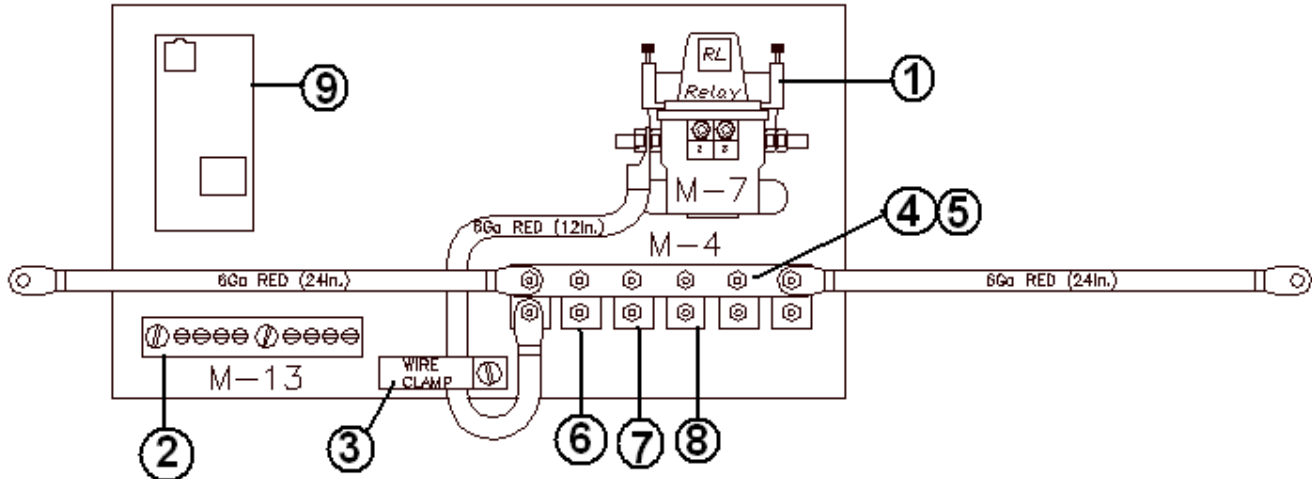

2016 CLASSIC TRAILER

ELECTRICAL, 110 VOLT

Electronic Kill Breaker Panel

1. 511655-02	BDO Relay 100 AMP 12VOLT
511655-01	Switch bezel, silver/black
511655-05	Cable, BDO/1 30'
2. 510743	Ground bar, 3-1/2" long
3. 340093-06	Clip, "J" vinyl coated, 3/4"
4. 510948-06	Bar BUSS circuit breaker conn.
5. 510946-06	Bracket, 6PO, breaker, 12V, #8536-2
6. 510947-50	Breaker, 12V DC, type II, #12V50
7. 510947-20	Breaker, 12V DC, type II, #12V20
8. 510947-30	Breaker, 12V DC, type II, #12V30
9. 511846	Kit, charger controller, solar panel
511023	Tester, circuit analyzer (loose item)
512818	Power center, AC/DC, 50 amp, Parallax