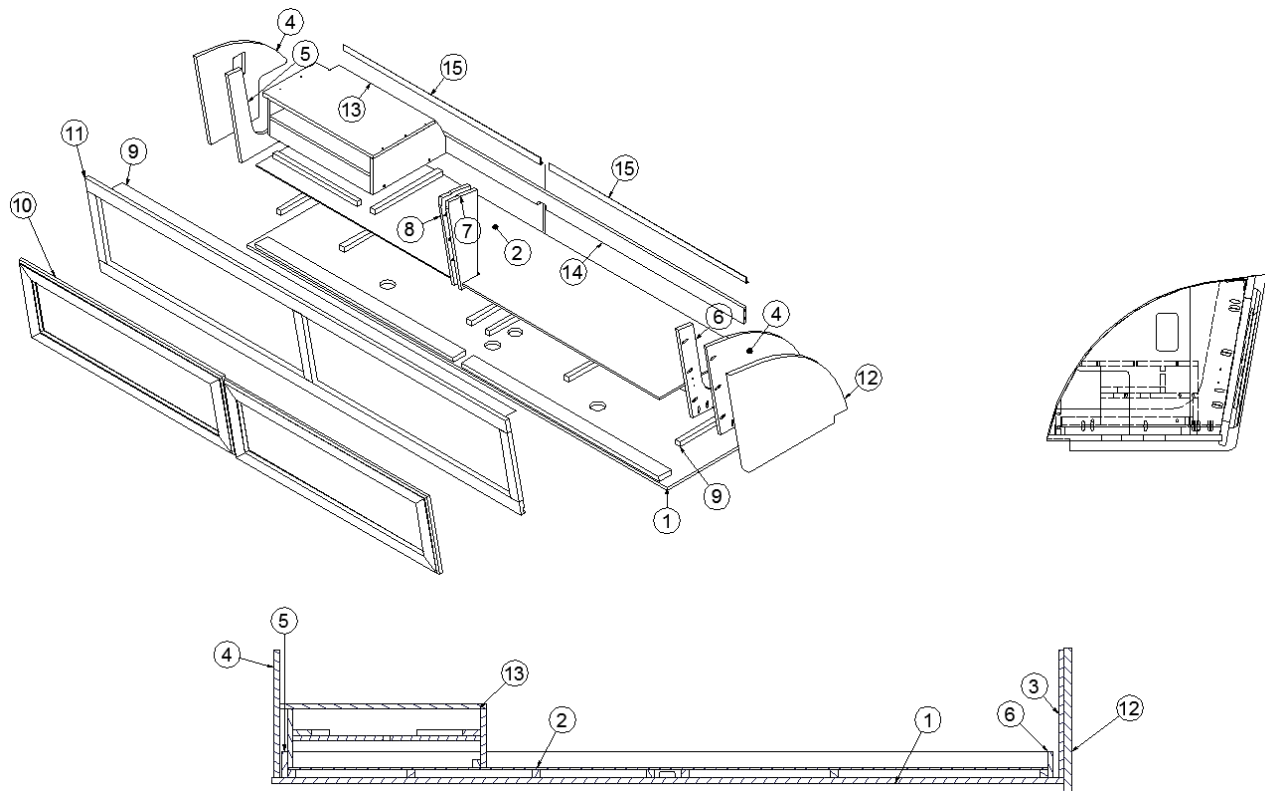

2016 CLASSIC TRAILER FURNITURE, GALLEY

Roof Locker, Dinette

968167-30

Dinette Roof Locker Assembly

1. 968167-301	Panel, 16.53 x 74.75
2. 968167-302	Panel, 16.02 x 35.06
3. 968167-304	Panel, 18.74 x 14.85
4. 968167-305	Panel, 18.739 x 14.85
5. 968167-306	Panel, 18.74 x 14.85
6. 968167-307	Panel, 18.74 x 14.85
7. 968167-308	Panel, 5.27 x 14.85
8. 968167-309	Panel, 5.27 x 14.85
9. 104821	Support, Aluminum, 70"
10. 801969-1130	Door, Cherry
11. 801988-0030	Face Frame, Cherry
12. 801990-0030	End cap, Cherry
13. 968346-30	Blu-Ray shelf Assembly, Cherry
14. 968167-3025	Panel, 2.5 x 71.75
15. 114810	Aluminum Angle, .5 x 1"
382253-02	Pull, antique silver, 5"
382238	Hinge, 1" overlay
511227-01	Raceway, Type L, Gray