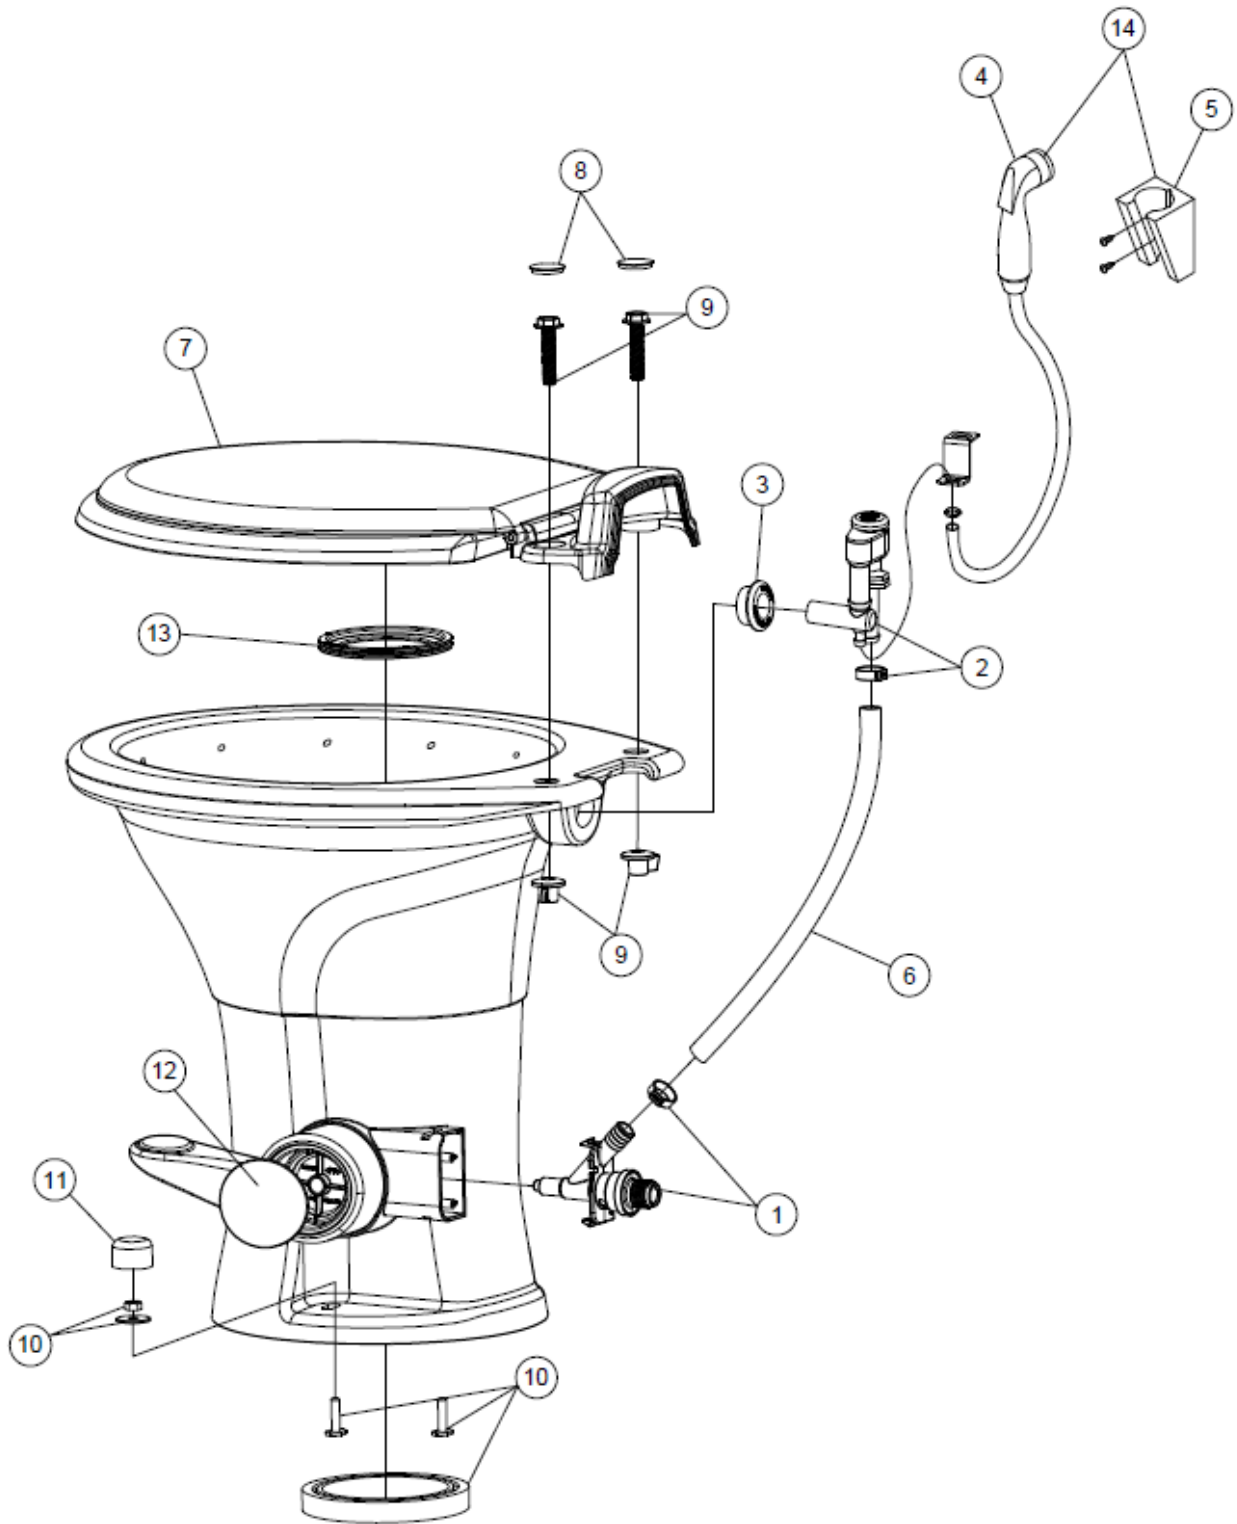

2016 CLASSIC TRAILER PLUMBING, DRAIN SYSTEM

Toilet

Parts Listed on Next Page