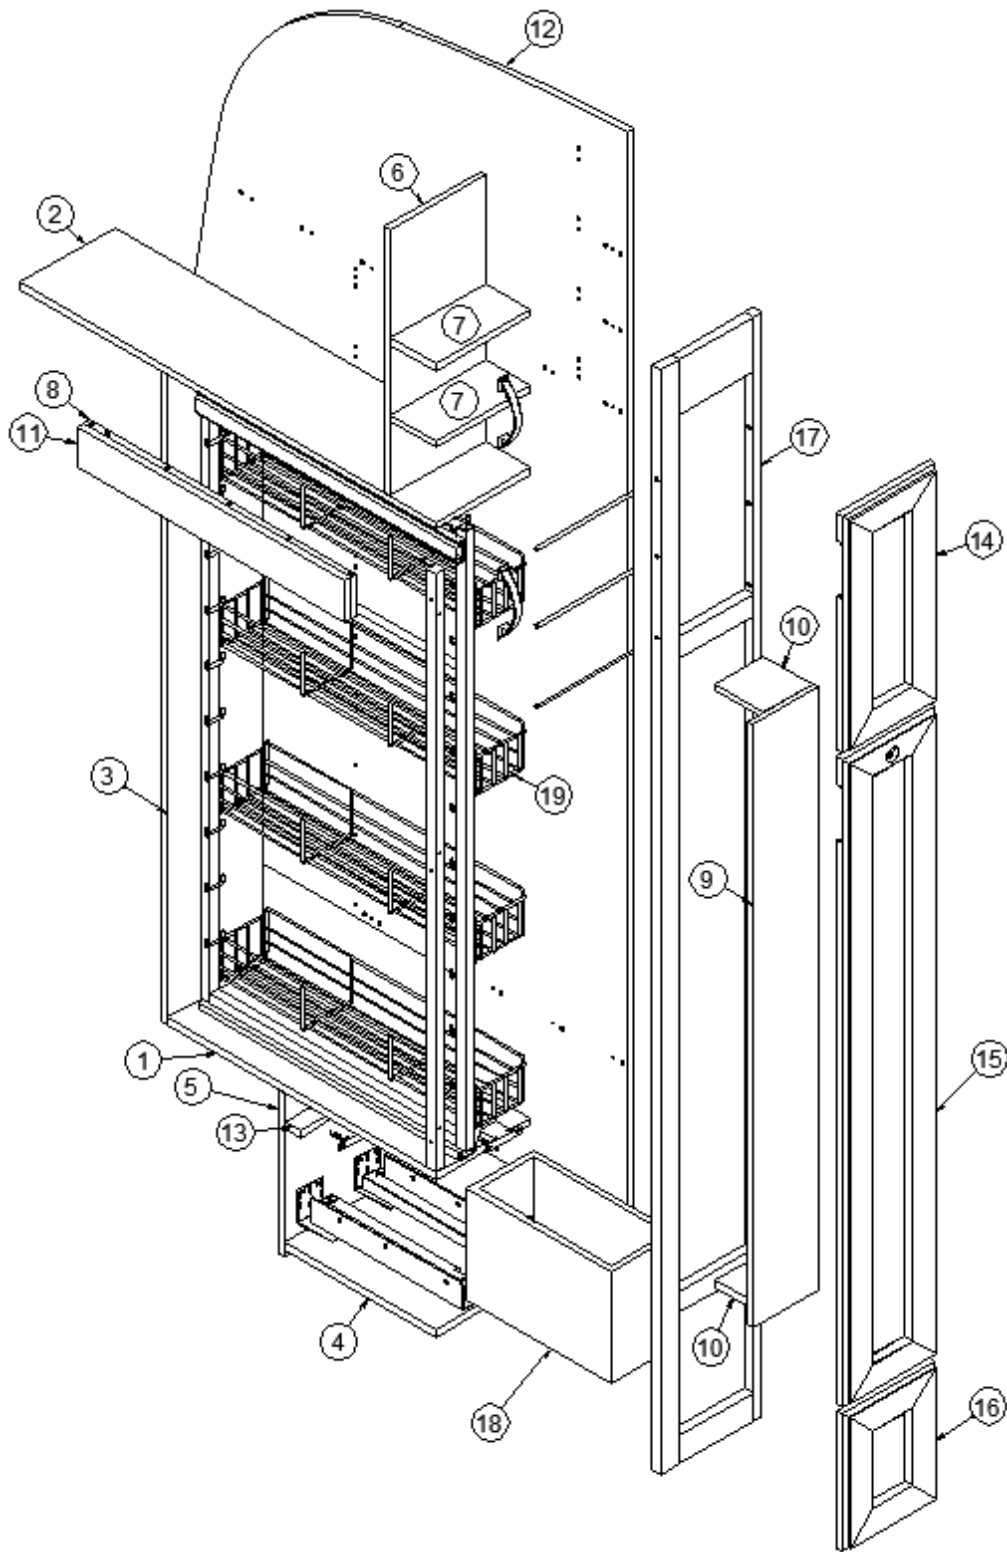

2016 CLASSIC TRAILER FURNITURE, GALLEY

Pantry

Parts Listed on Next Page

2016 CLASSIC TRAILER FURNITURE, GALLEY

Pantry

968137-30

Pantry Cabinet

1. 968137-301	Panel, 7.875 x 22.25
2. 968137-302	Panel, 7.875 x 34.4375
3. 968137-303	Panel, 7.875 x 46.75
4. 968137-304	Panel, 7.875 x 11.75
5. 968137-305	Panel, 7.875 x 11.8125
6. 968137-306	Panel, 7.875 x 19.118
7. 968137-307	Panel, 3.75 x 7.875
8. 968137-308	Panel, 3 x 22.25
9. 968137-3032	Panel, 43.375 x 5.375
10. 968137-3033	Panel, 4 x 4
11. 968137-3036	Panel, 3 x 22.25
12. 968137-3037	Panel, 37.92 x 79.17
13. 968137-3038	Panel, 1.25 x 7.875
14. 801969-0530	Door, Upper
15. 801969-0430	Door, Middle
16. 801968-0330	Drawer face, Bottom
17. 801963-0030	Face frame
18. 968028-05	Drawer box, 12.4375 x 5.625
19. 381551-01	Pantry pull-out
381551-02	Wire basket, 4", White
382203-02	Drawer slide, 12"
382203-08	Bracket, Rear mount drawer slides
115042	Aluminum rod, 8"
382238	Compact hinge, 1" overlay
381408	Lock, Push button, Black
381228-02	Catch, Grabber door
382252	Knob, Antique Silver
382253-01	Pull, 4", Antique Silver
382253-02	Pull, 5", Antique Silver
365379-01	Edgebanding, .63", Cherry