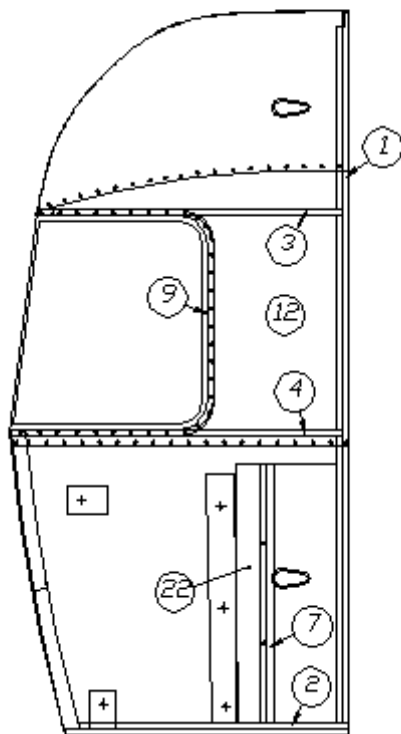

2016 CLASSIC TRAILER EXTERIOR SHELL

Front End, 30'

Parts Listed on Next Page