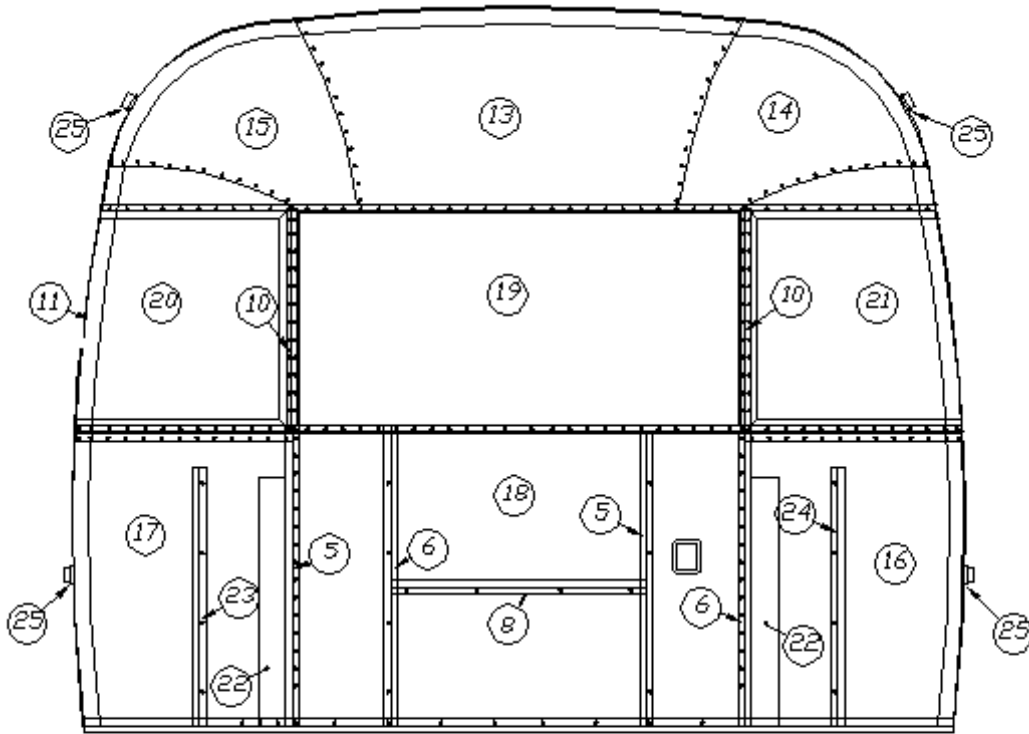

2016 CLASSIC TRAILER EXTERIOR SHELL

Front End, 30'

Parts Listed on Next Page