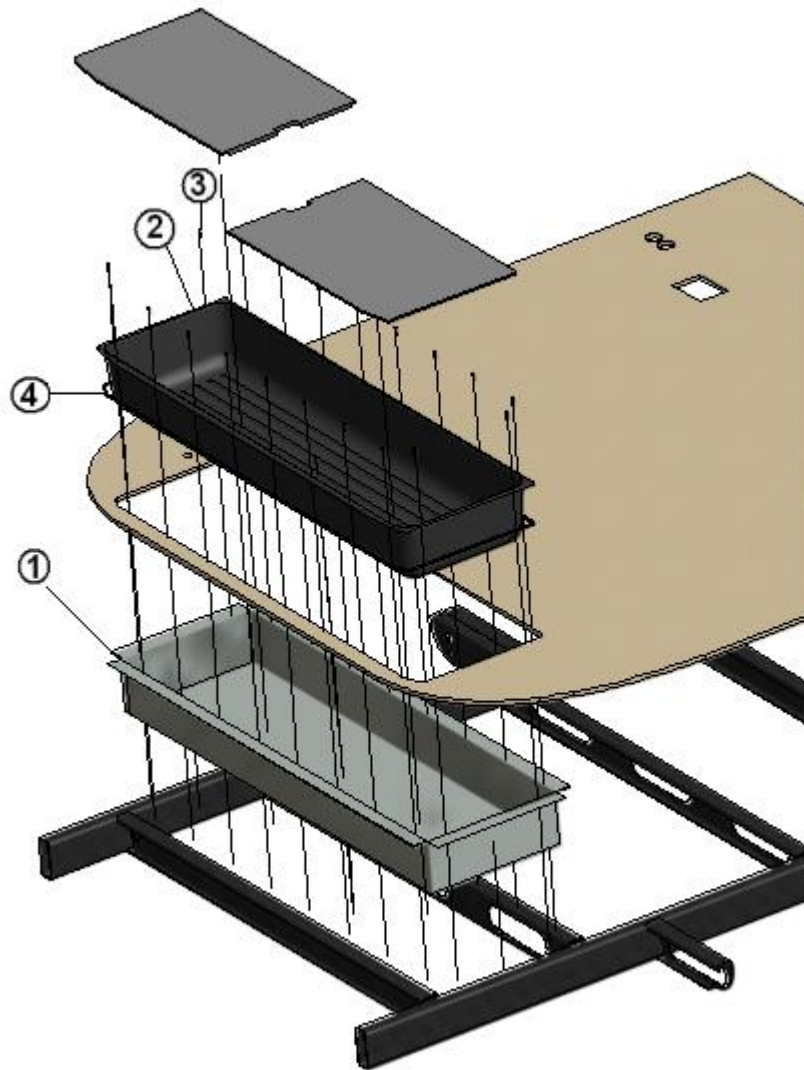

2016 CLASSIC TRAILER CHASSIS

Trunk Storage, Sub Floor

1. 454916	Pan, Drop-In Storage, Galvanized
2. 203743	Storage Pan, Trunk, Plastic
3. 345329-07	Screw, Phillips, #6 Oval Head
4. 365232	Seal, Baggage Door
203745-01	Lid, Storage Bin, RH
203745-02	Lid, Storage Bin, LH