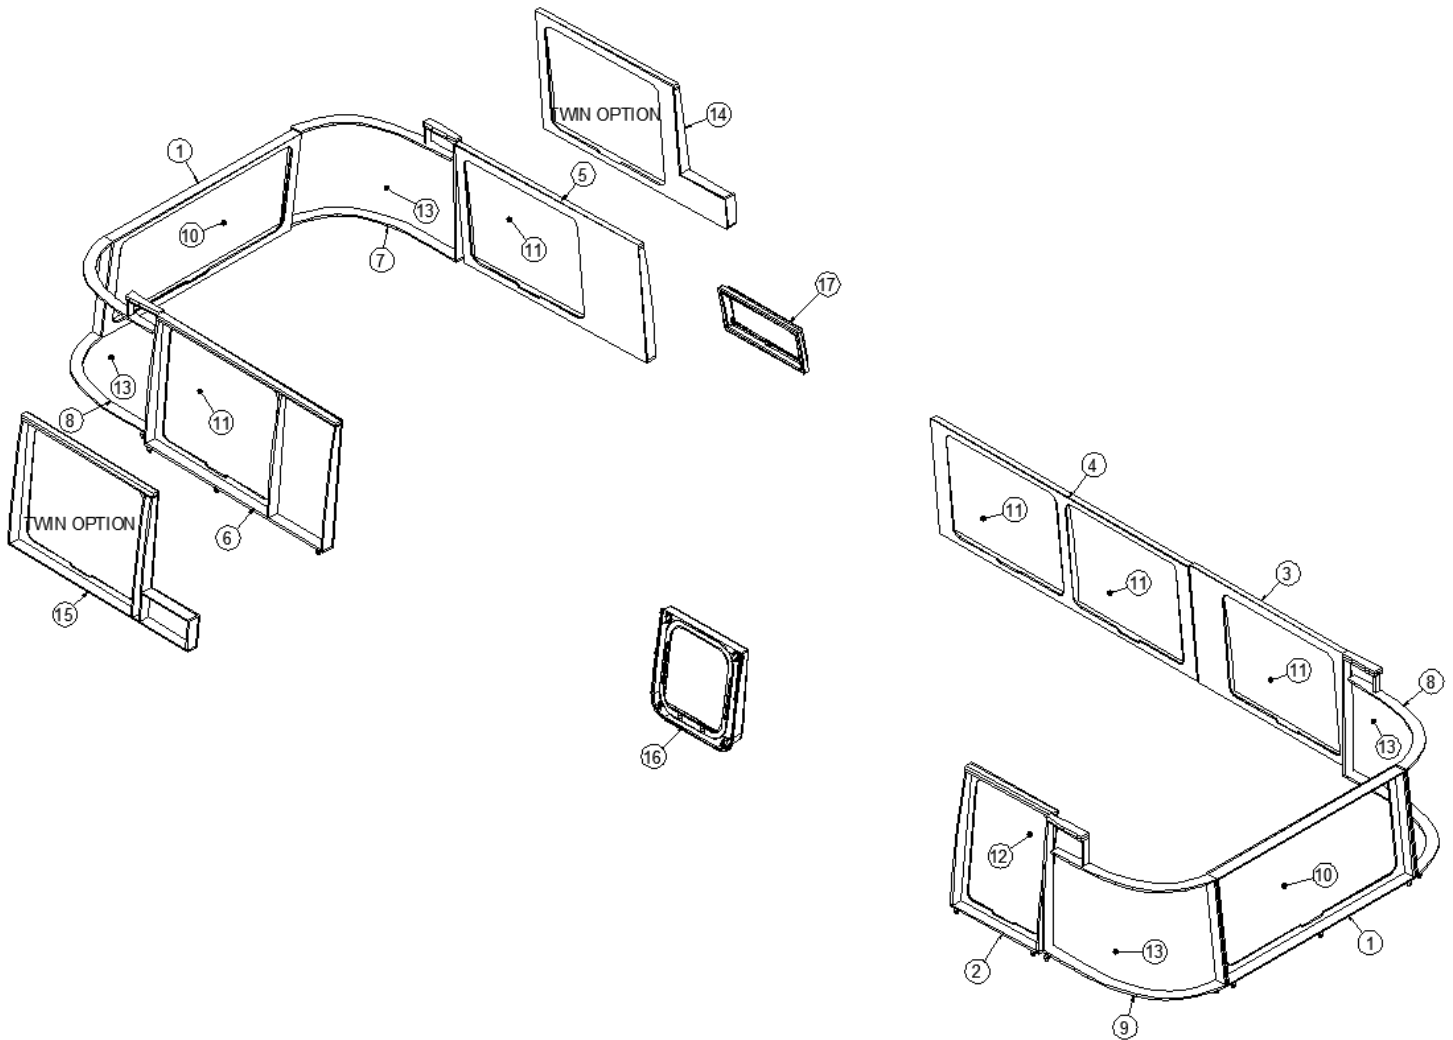

2016 CLASSIC TRAILER SHADES, TRACKS, BRACKETS

Shades/Window Boxes

Parts Listed on Next Page