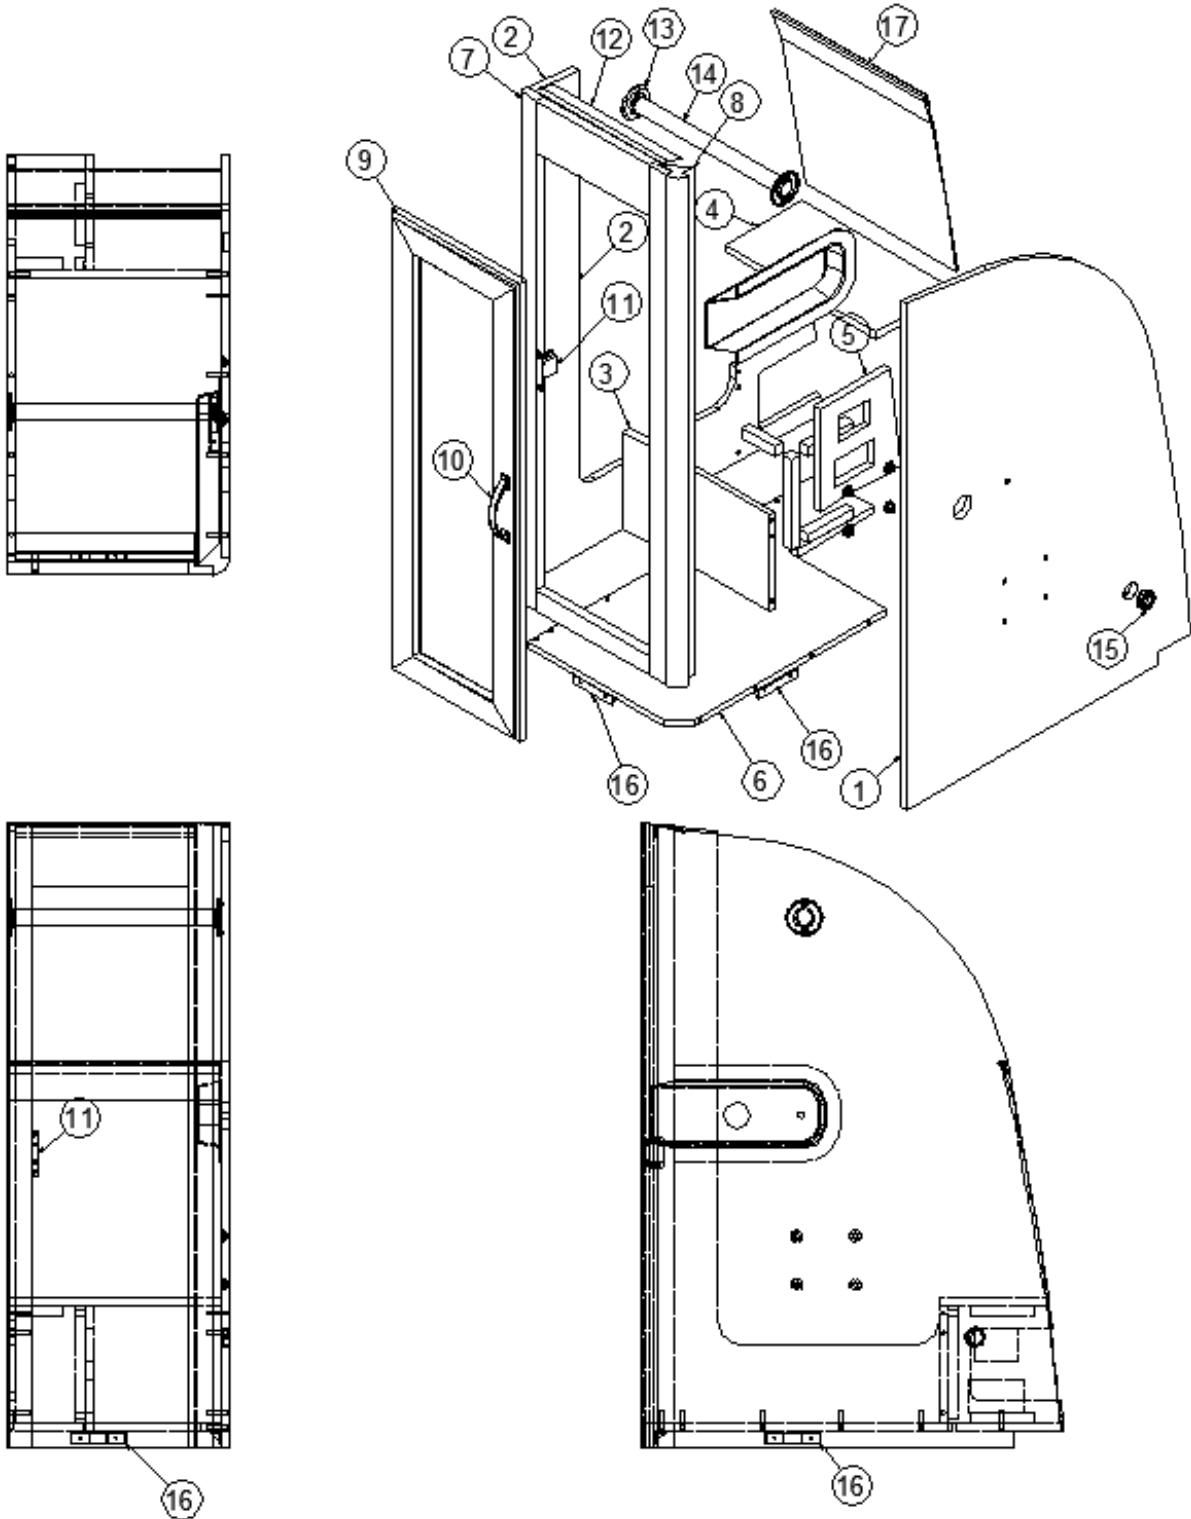

2016 CLASSIC TRAILER FURNITURE, BEDROOM

Wardrobe, Hanging, CS, Twin Bed

Parts Listed on Next Page