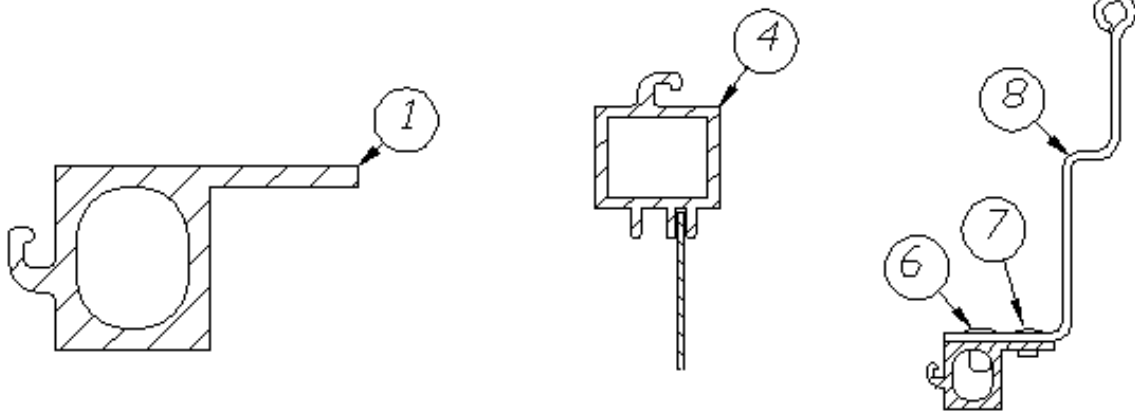

2016 CLASSIC TRAILER EXTERIOR DOORS

Screen Door

Parts Listed on Next Page