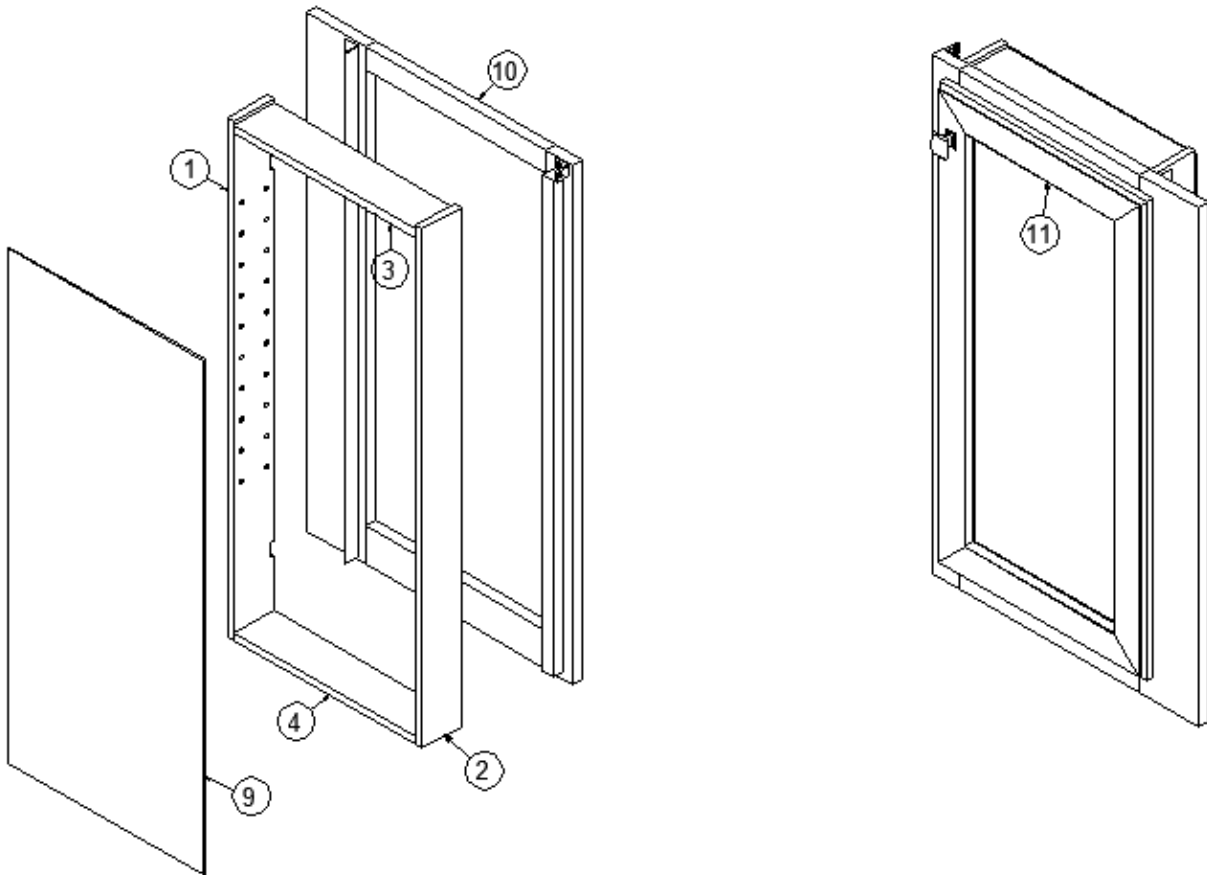

2016 CLASSIC TRAILER FURNITURE, BATH

Lavatory Cabinet, Aft Section

Parts Listed on Next Page