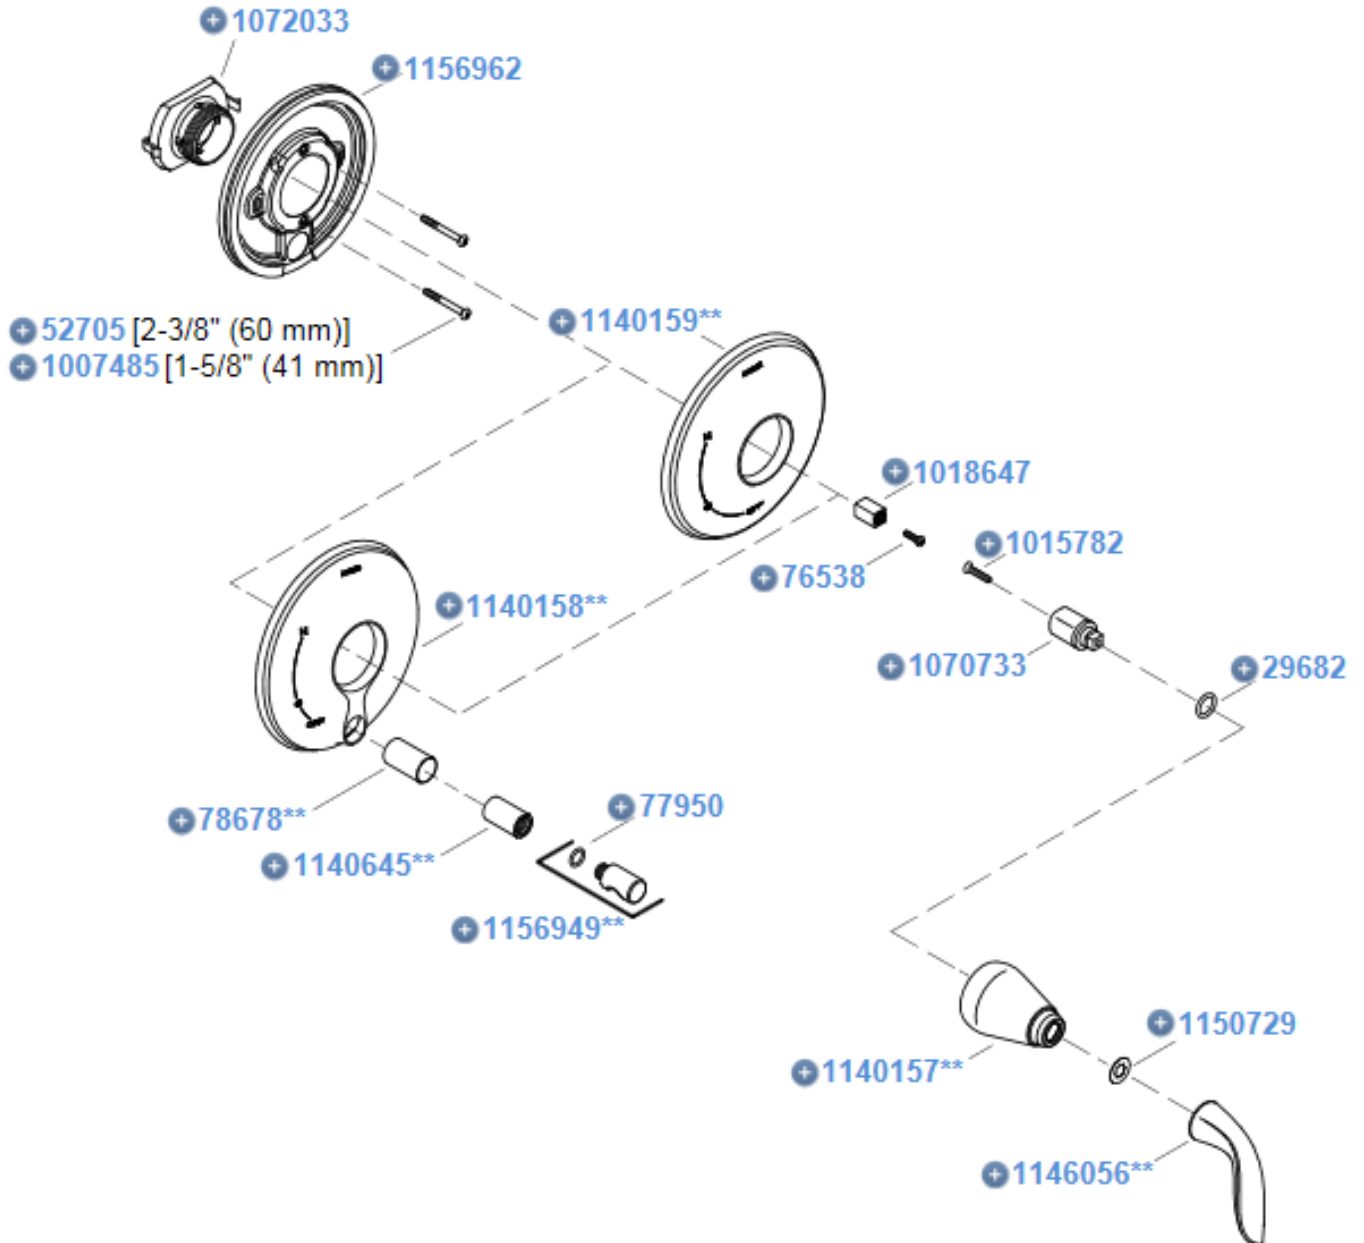

2016 CLASSIC TRAILER PLUMBING, FAUCETS

Faucet, Shower Handle, Kohler
Model #K-T5322-4-BN, Valve trim kit

602400

Valve Trim Kit, Refina, Vibrant Brushed Nickel, Kohler