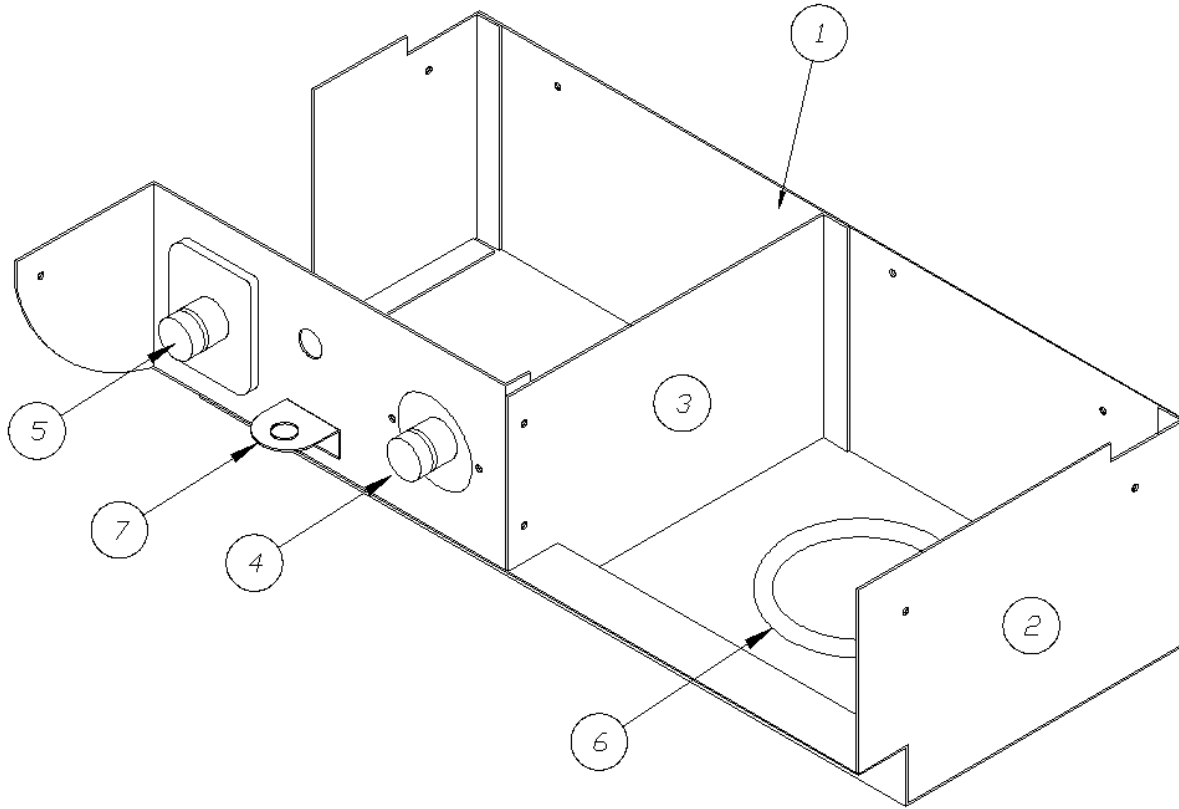

2016 CLASSIC TRAILER CHASSIS

Underbelly Utility Compartment

1. 916080	Assembly, Utility Compartment
2. 452351-01	Assembly, End, Full, LH
3. 454984	Panel, Interior utility compartment
4. 601441-02	Black Tank No-fuss Flush
5. 601392-04	City Water Fill w/Regulator
6. 381435	Hatch, Access Cover, 4", White
7. 454986	Bracket, drain valve utility box