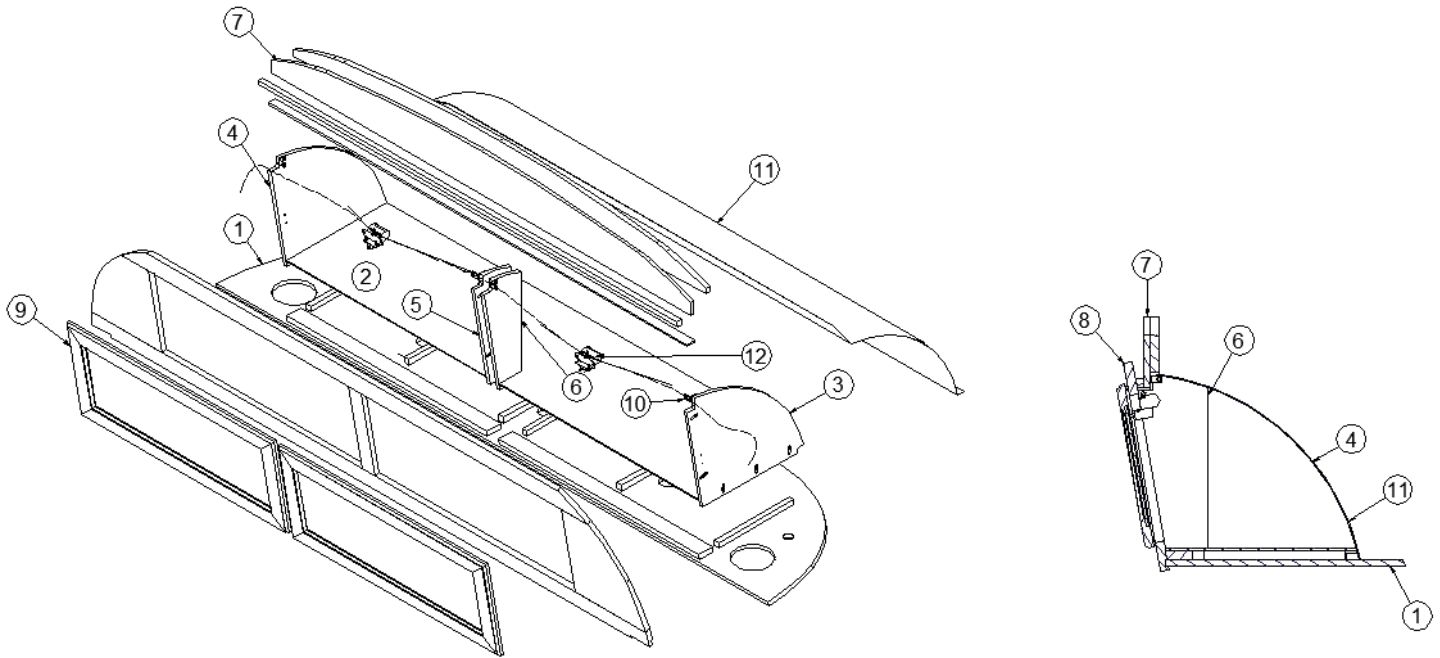

2016 CLASSIC TRAILER FURNITURE, LOUNGE

Roof Locker, Front/Rear

968203-30

Front/Rear Roof Locker

1. 968203-301	Panel, 20.5 x 88.75
2. 968203-302	Panel, 16.25 x 66.38
3. 968203-303	Panel, 18.95 x 15.64
4. 968203-304	Panel, 18.947 x 15.639
5. 968203-308	Panel, 6.036 x 14.639
6. 968203-309	Panel, 6.036 x 14.639
7. 968203-3010	Panel, 5.992 x 67.505
8. 802043-0030	Face frame, roof locker, Cherry
9. 801969-1030	Door, roof locker, Cherry
10. 380041	Brace, 1", Stanley corner
11. 115644	Aluminum Back
12. 512831	Cabinet light
382238	hinge, Compact
382253-02	Pull, Antique Silver, 5"
511227-01	Raceway, Type L, Gray