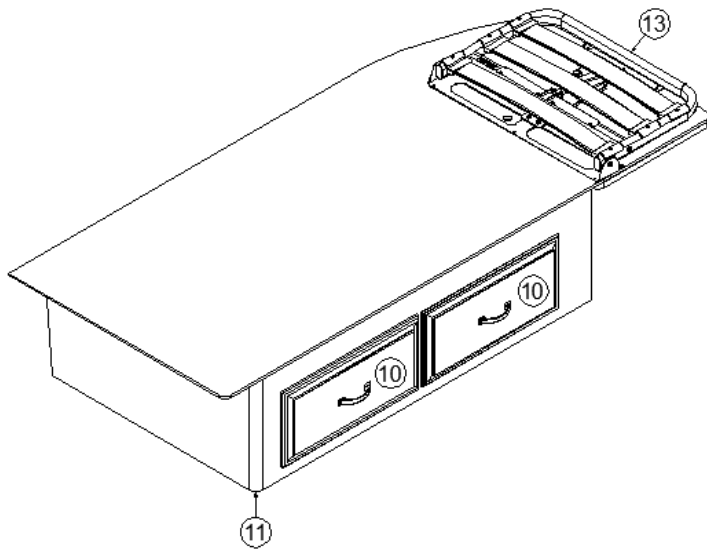

2016 CLASSIC TRAILER FURNITURE, BEDROOM

Twin Bed, Curbside

Parts Listed on Next Page