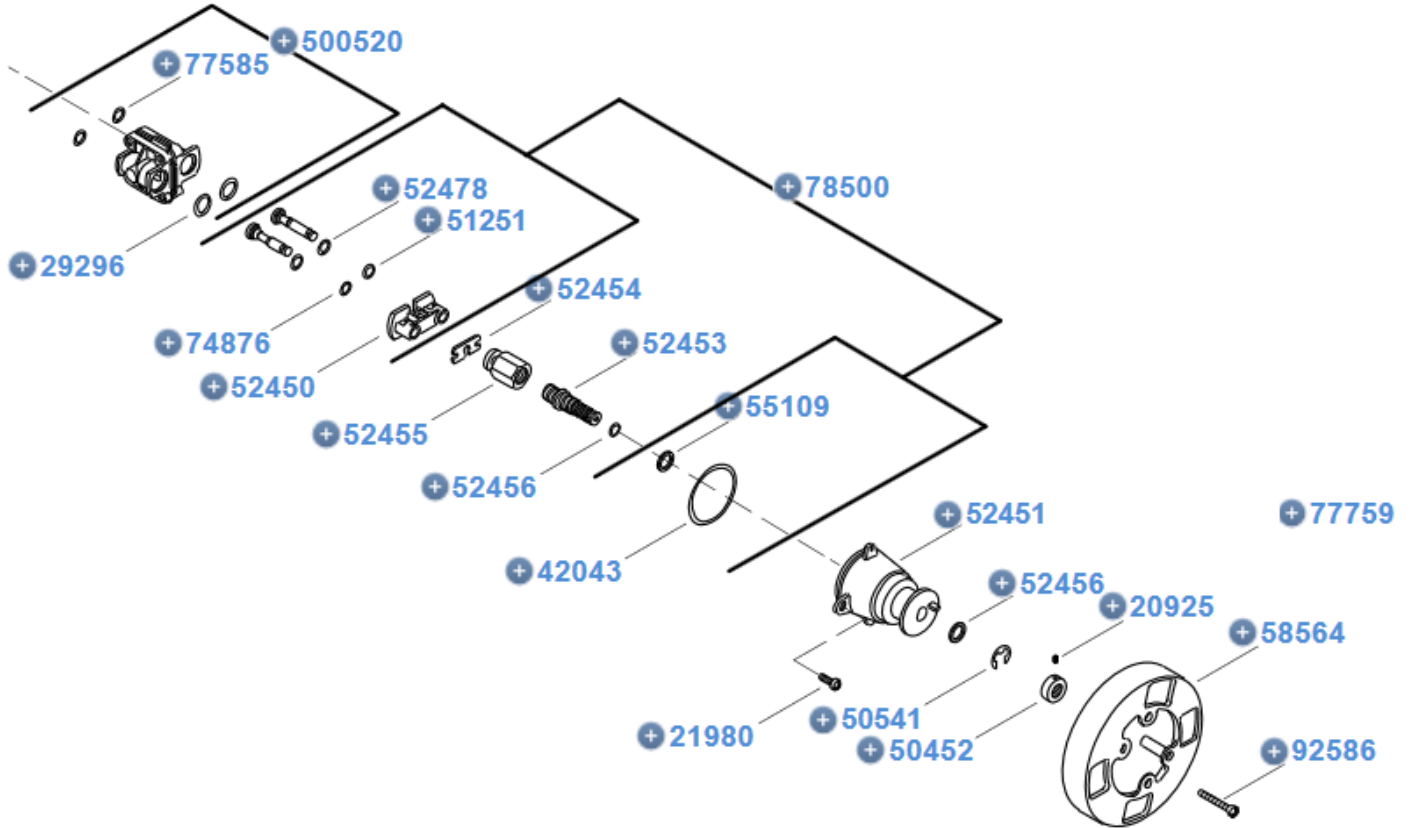

2016 CLASSIC TRAILER

PLUMBING, FAUCETS

Faucet, Valve, Kohler
Model #K-304-PX-NA, Valve

602401
602632

Valve, Rite-Temp, 1/2" Pressure Balance
Flow controller w/Off switch