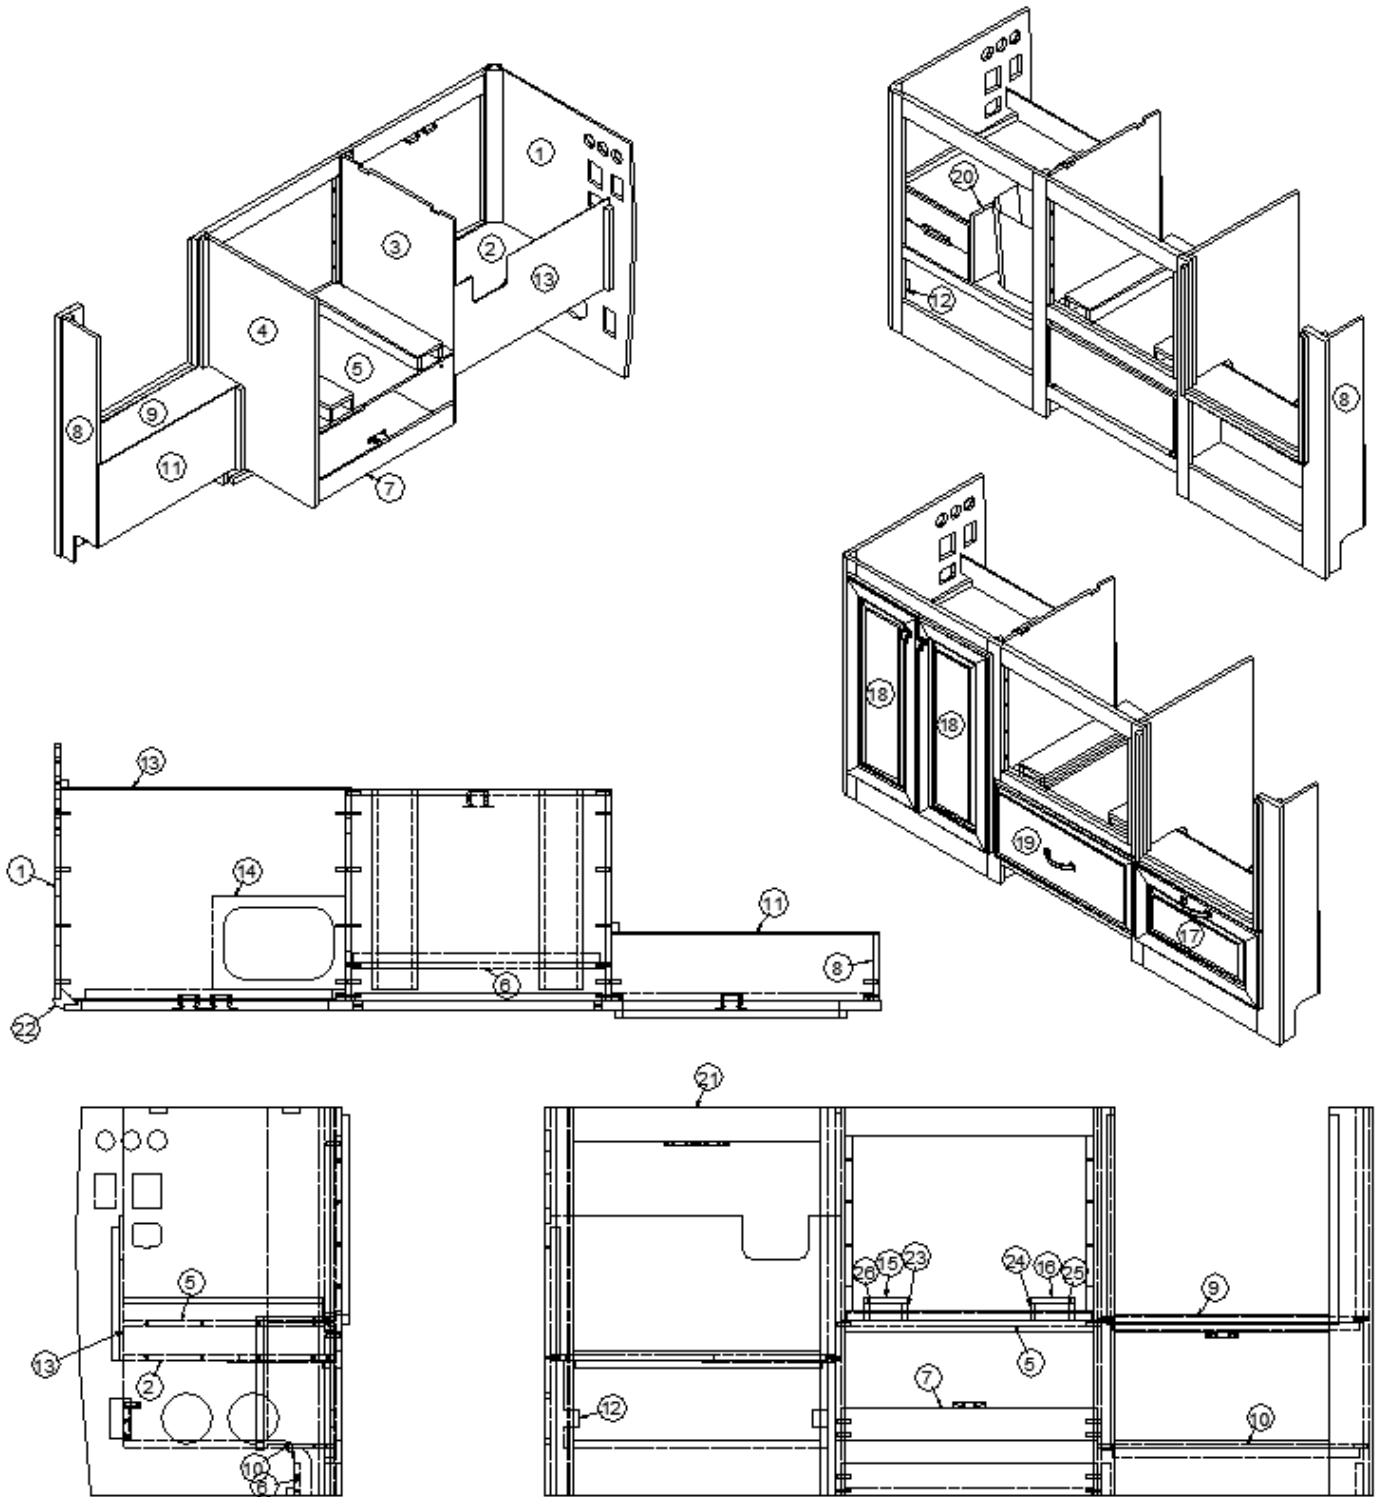

2016 CLASSIC TRAILER FURNITURE, GALLEY

Galley, Oven with 3 Burners and Convection Microwave

Parts Listed on Next Page