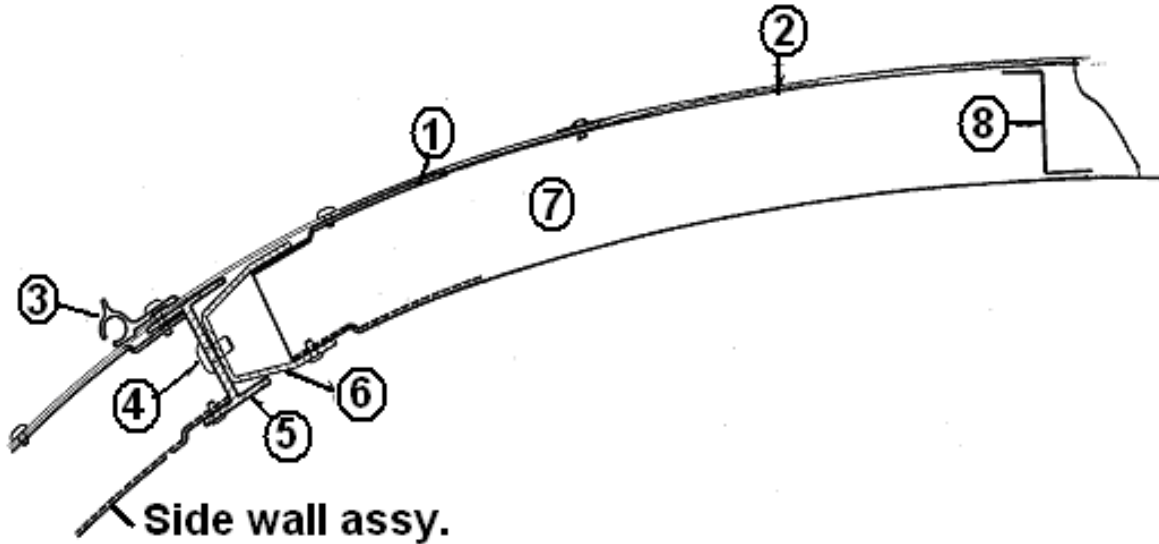

2016 CLASSIC TRAILER EXTERIOR SHELL

Roof

1. 115597-262	Aluminum, .032" x 13.31" x 262"
2. 114489-262	Aluminum, white, .032 x 60 x 262"
114489-198	Aluminum, sheet, white, .032 x 60 x 198"
*115727-262	Aluminum sheet, .032" x 66.75" x 262", White
3. 114290-01	Extrusion, awning/drip rail, 197.25"
4. 330139-01	Rivet, Magnalok, SS 1/4"
5. 104707-06	Extrusion, "I" beam, 258"
6. 114987-01	Extrusion, roof corner, 194", 27'
7. 115586	Roof bow, Ducted
8. 104408	Extrusion, Z bar, horizontal
104948	Air deflector, A/C-Refer vent
325003-03	Rivet, 1/8" x 7/16", Polar White
101828	Extrusion, aluminum window stiffener
115593	Transition cap, Stretched formed, WB

*115727 replaced 114489 in January of 2016, change from seamed roof to 1 piece roof sheets.

Wheel Well/Cover/Close-Out

200514	Wheel well cover, interior, tandem
200844	Wheel well, black 66.50" A.B.S (Tri-axle wheel wells are made from two tandems)