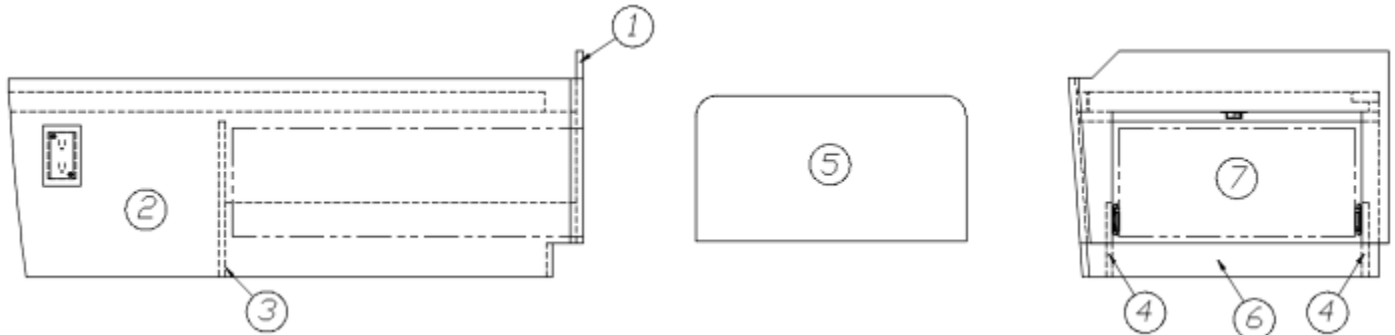

2016 CLASSIC TRAILER FURNITURE, GALLEY

Dinette Seat

964949-04
964949-05

Dinette Seat Sub-Assembly, LH
Dinette Seat Sub-Assembly, RH

1. 964949-1A	Panel, 23 x 14.25
2. 964949-1B	Panel, 14.75 x 41.62
3. 964949-1C	Panel, 22.63 x 11.5
4. 964949-1D	Panel, 5.5 x 26
5. 964949-1E	Panel, 10.75 x 20
6. 801415-0030	Corner trim, Hardwood, 1" radius, Cherry
7. 964908-01	Drawer box, 9 x 17.5 x 26
381090	Drawer slide, 22"
381228-02	Catch grabber, 5LB