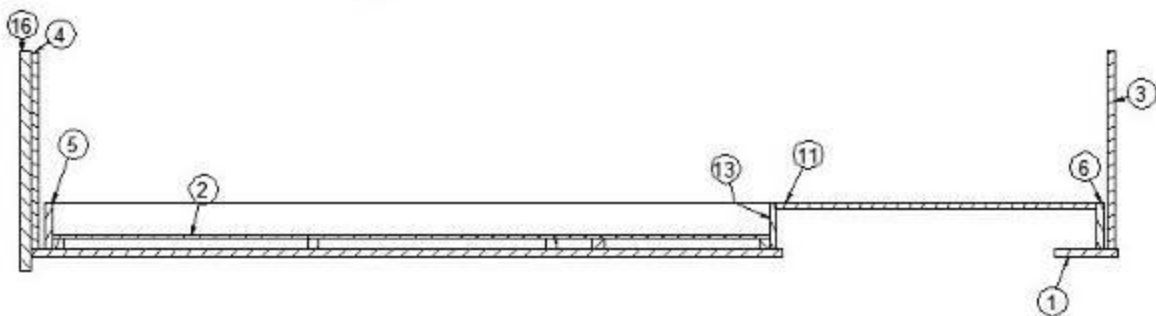

2016 CLASSIC TRAILER FURNITURE, GALLEY

Roof Locker, Galley

Parts Listed on Next Page