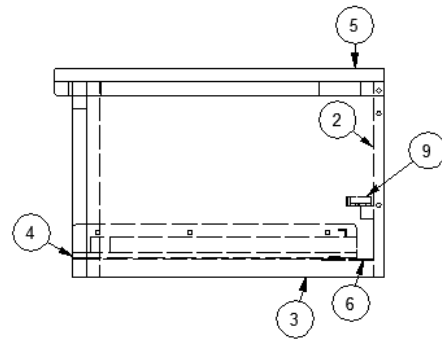

2016 CLASSIC TRAILER FURNITURE, BEDROOM

Nightstand, Center, Twin Bed

968246-30

Center Nightstand Assembly

1. 968246-301	Panel, 19.31 x 10.75
2. 968246-302	Panel, 18.38 x 10.75
3. 968246-303	Panel, 19.31 x 10.75
4. 802017-0030	Face Frame, Center night stand, Cherry
5. 802021-0030	Top, Center night stand, Cherry
602536-01	Top, Center night stand, Corian, Night Sky
602536-02	Top, Center night stand, Corian, Sandalwood
6. 382203-08	Bracket, rear mount drawer slides
7. 802056-1030	Drawer face, 17.38 x 9.25, Cherry
8. 382253-03	Pull, Antique silver, 8"
9. 381228-02	Black Catch Grabber, 5LB
10. 382203-03	Slide Drawer, Self-close, 15"
968020-16	Drawer Box Assembly, 5"