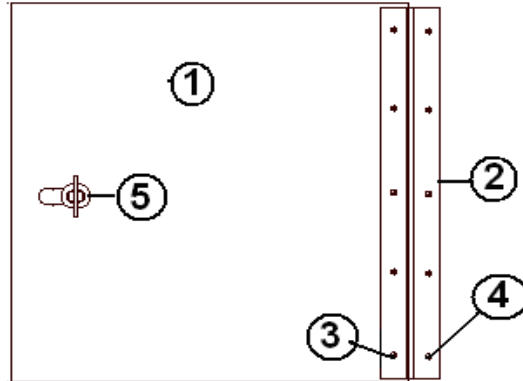

2016 CLASSIC TRAILER CHASSIS

Tool Box Lid/Battery Box

1. 410551-05	Lid, battery box 13.75L x 17.00W x 8.50"
2. 380203-01	Piano Hinge, 1/8"
3. 330127-08	Rivet 1/8" (Mill) AD48ABS
4. 325035	Chicago rivets
5. 381430	Lock, twist straight cam 1.75"

Hose carrier

601544-02	EZ hose carrier, black 45"
104704-01	Shim, 3" X 3"

Tire Carrier

450414	"A" frame tire carrier