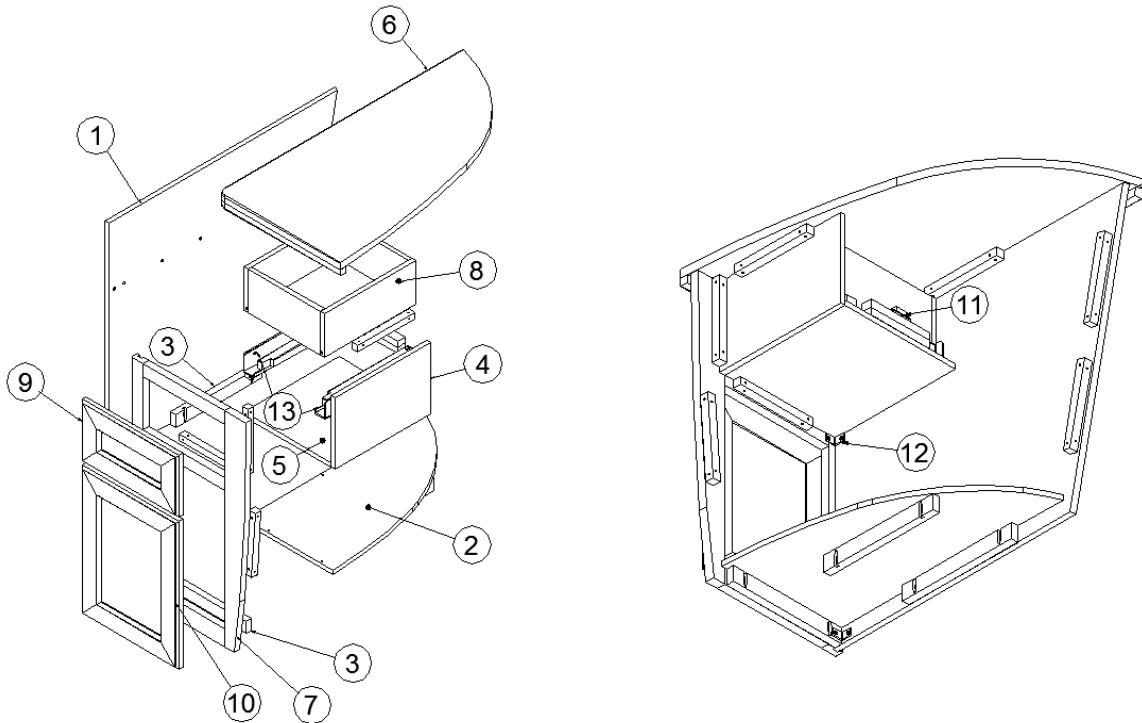

2016 CLASSIC TRAILER

FURNITURE, BEDROOM

Nightstand, RS, Queen Bed

968144-30

Night Stand Assembly, RS

1. 968144-301	Panel, 25.375 x 29.938
2. 968144-302	Panel, 11.75 x 23.654
3. 801351	Light Ply, 1.4375 x 12 x .75
4. 968144-304	Panel, 8.0625 x 12.5
5. 968144-305	Panel, 11.4375 x 12.5
6. 801971-0030	Top Assembly, DuraVar Finish, Cherry
602534-01	Top, RS night stand, Corian, Night Sky
602534-02	Top, RS night stand, Corian, Sandalwood
7. 801993-0030	Face Frame, Cherry
8. 968020-14	Drawer Box Assembly, 5"
9. 802056-0230	Drawer Face, 7 x 12.75, Cherry
10. 801969-0330	Door, 12.75 x 15.375, Cherry
11. 381228-02	Black Catch grabber, 5LB
12. 380041	Corner Brace, 1" Stanley
13. 382203-02	Drawer Slide, 12"
382238	Hinge, 1" overlay
382253-02	Pull, Antique Silver, 5"
382252	Knob, Antique Silver, 1 1/4"