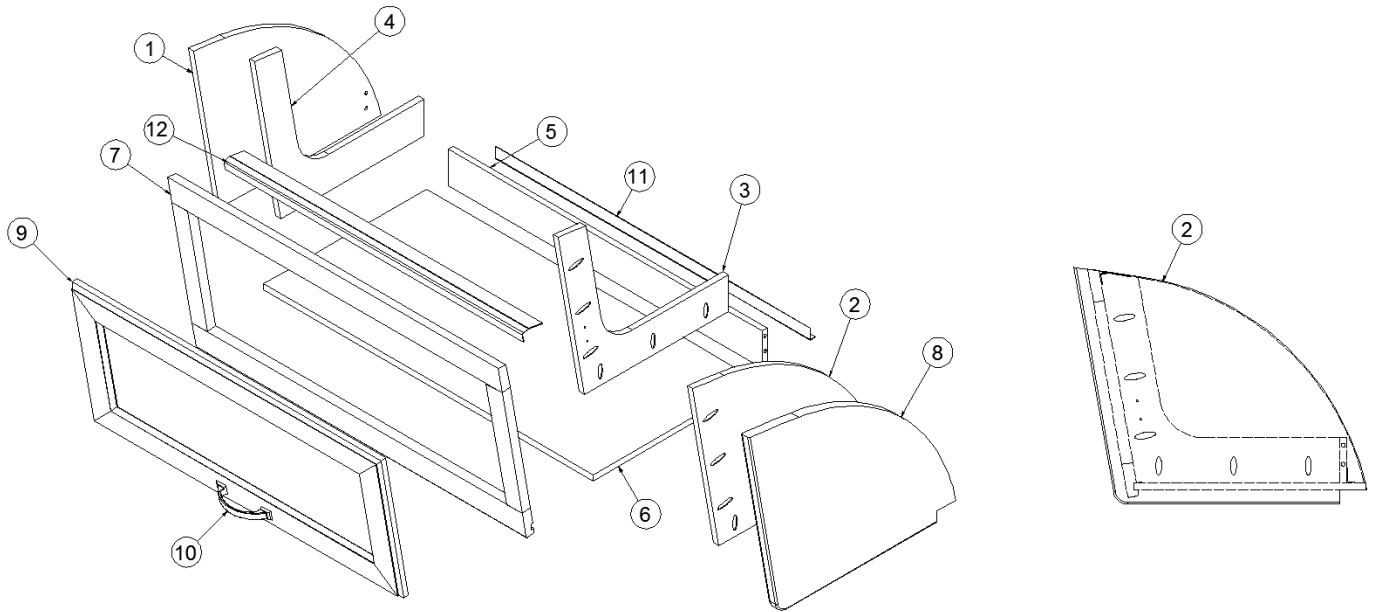

2016 CLASSIC TRAILER FURNITURE, BEDROOM

Roof Locker, Bedroom, RS/CS

968249-0130
968249-0230

Roof Locker, Curbside
Roof Locker, Roadside

1. 968249-301	Panel, 17.74 x 14.09
2. 968249-302	Panel, 17.74 x 14.09
3. 968249-303	Panel, 16.07 x 14.09
4. 968249-304	Panel, 16.07 x 14.09
5. 968249-305	Panel, 3 x 29.75
6. 968249-306	Panel, 15.5 x 13.25
7. 802020-0030	Face Frame, rear roof locker, twin, Cherry
8. 802023-0030	End Cap, Cherry
9. 801969-1530	Door, 29.25 x 12.5, Cherry
10. 382253-02	Pull, antique silver, 5"
11. 114810	Aluminum Angle, .5 x 1"
12. 104821	Support, 74"
382238	Hinge, 1" overlay