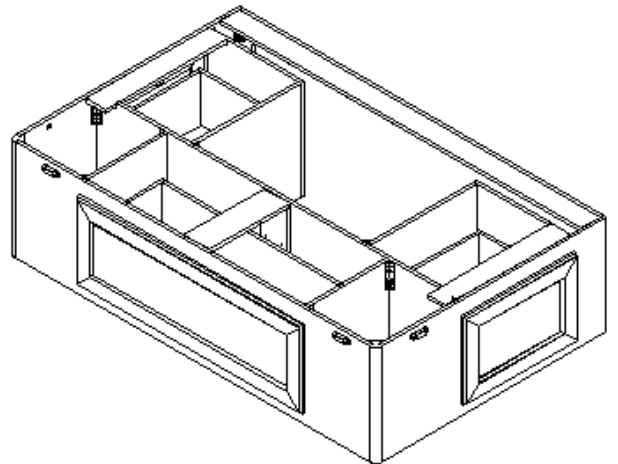

2016 CLASSIC TRAILER FURNITURE, BEDROOM

Bed, Double

Parts Listed on Next Page