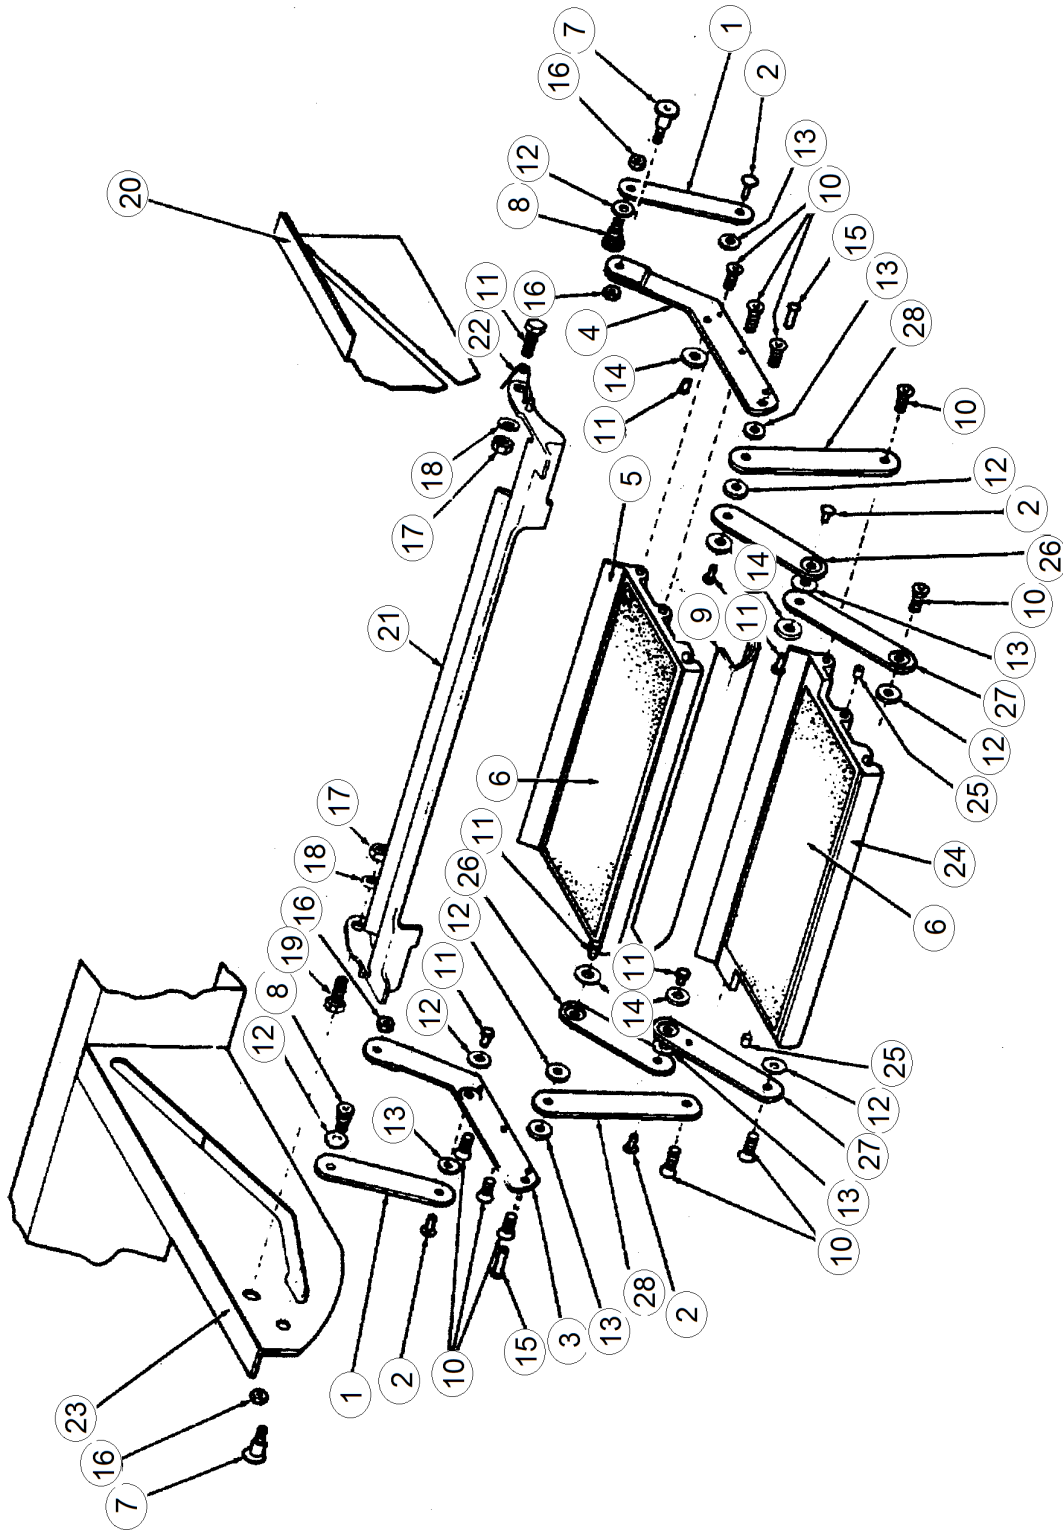

2016 CLASSIC TRAILER CHASSIS

Step

Parts Listed on Next Page