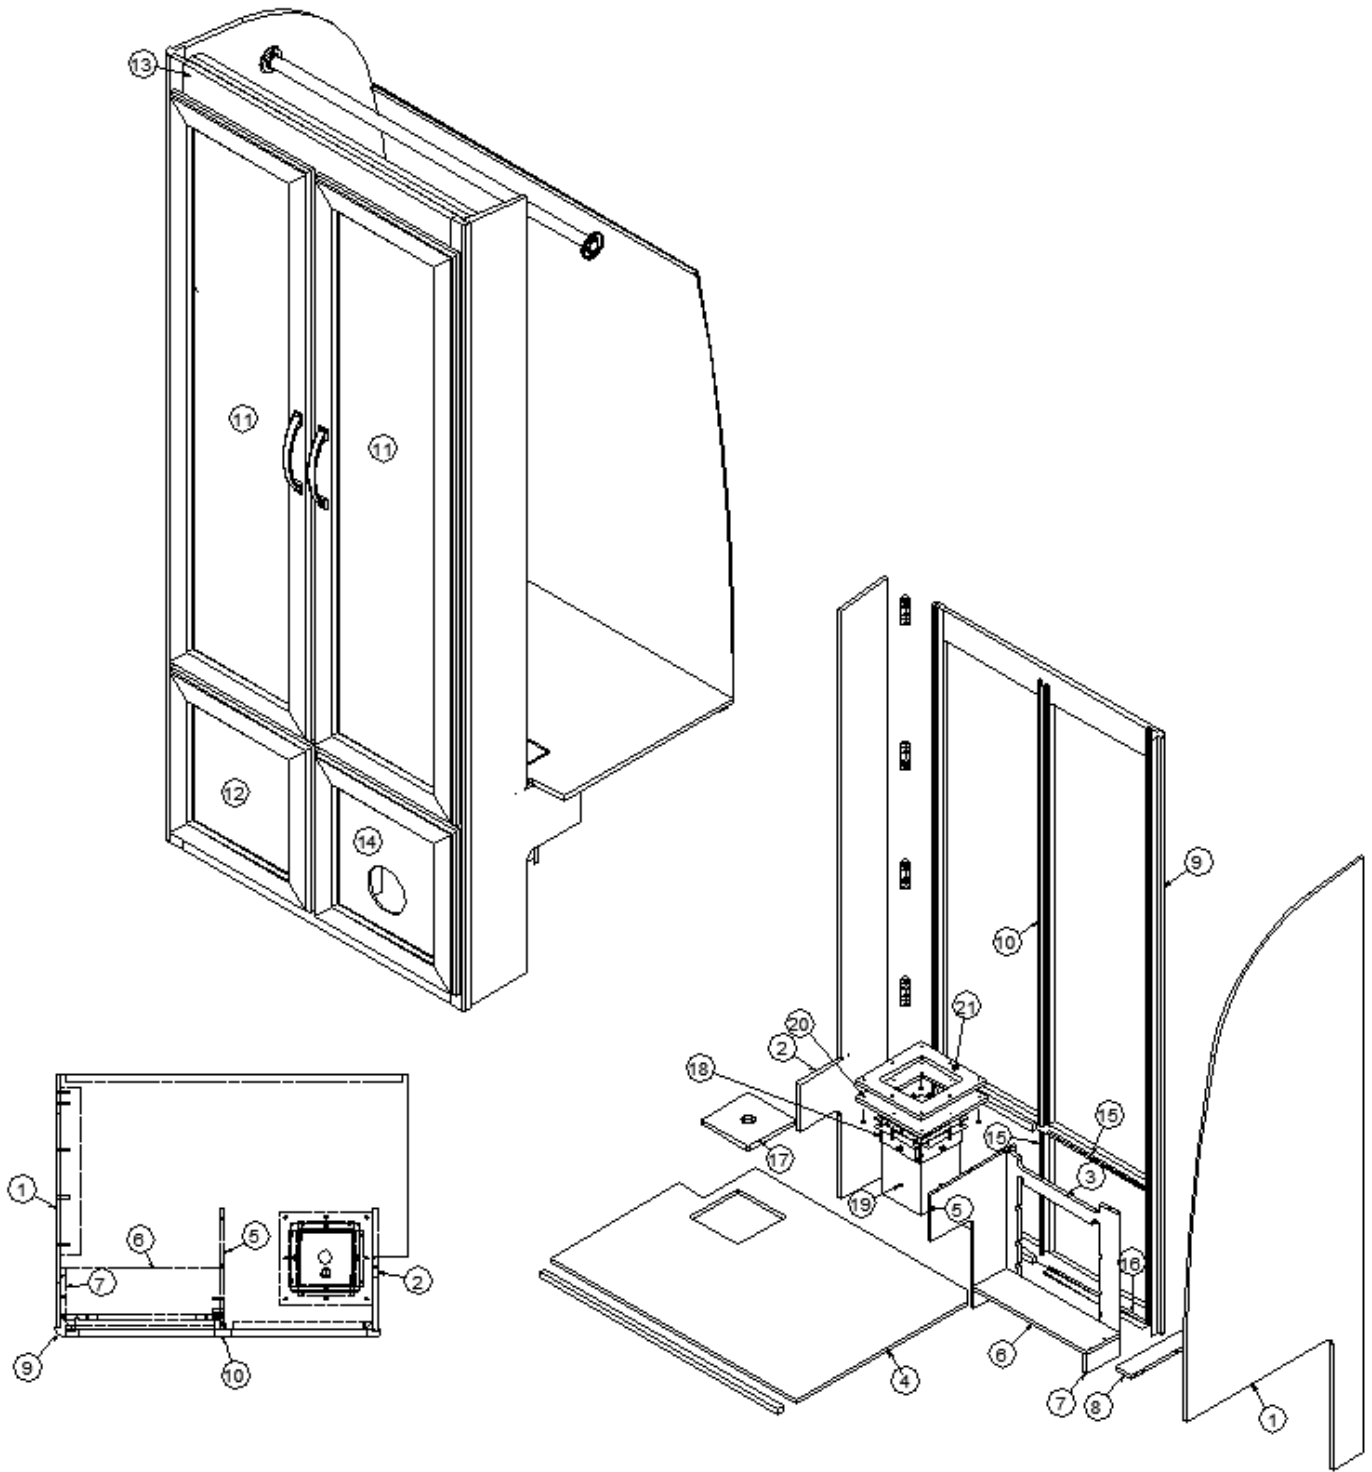

2016 CLASSIC TRAILER FURNITURE, BATH

Wardrobe, Bath

Parts Listed on Next Page