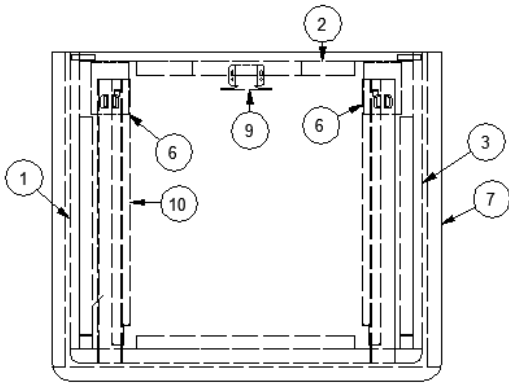

2016 CLASSIC TRAILER FURNITURE, BEDROOM

Nightstand, Center, Twin Bed

968246-30

Center Nightstand Assembly

1. 968246-301	Panel, 19.31 x 10.75
2. 968246-302	Panel, 18.38 x 10.75
3. 968246-303	Panel, 19.31 x 10.75
4. 802017-0030	Face Frame, Center night stand, Cherry
5. 802021-0030	Top, Center night stand, Cherry
602536-01	Top, Center night stand, Corian, Night Sky
602536-02	Top, Center night stand, Corian, Sandalwood
6. 382203-08	Bracket, rear mount drawer slides
7. 802056-1030	Drawer face, 17.38 x 9.25, Cherry
8. 382253-03	Pull, Antique silver, 8"
9. 381228-02	Black Catch Grabber, 5LB
10. 382203-03	Slide Drawer, Self-close, 15"
968020-16	Drawer Box Assembly, 5"