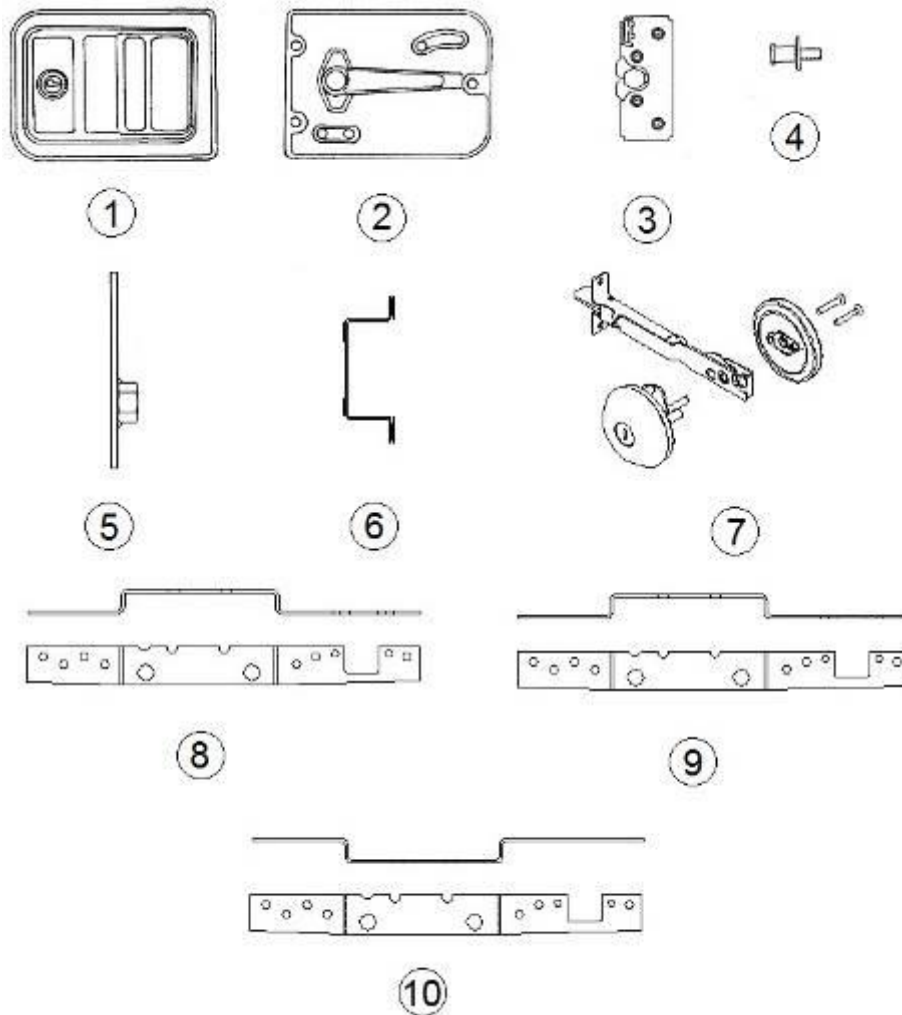

2016 CLASSIC TRAILER HARDWARE

Main Door Latch/Lock

1.	381547-01	Main door lock, outside housing
2.	381547-07	Main door lock, inside plate
3.	381547-03	Double rotary latch, main door
4.	381547-04	Striker bolt w/washer, main door lock
5.	381550	Plate, Striker Bolt Mounting
6.	115413	Door hat section
7.	382069	Deadbolt assembly, round, Trimark
8.	382067	Outer Reinforcement Plate, RH/LH Hinged Door
9.	382066	Inner Reinforcement Plate, LH Hinged Door
10.	382068	Inner reinforcement plate, RH hinged door
	382069-100	Deadbolt Key, Blank
	381547-102	Main door key, Blank
	381547-08	Screw package, main door lock
	385595	Pocket strike, #10-10-810