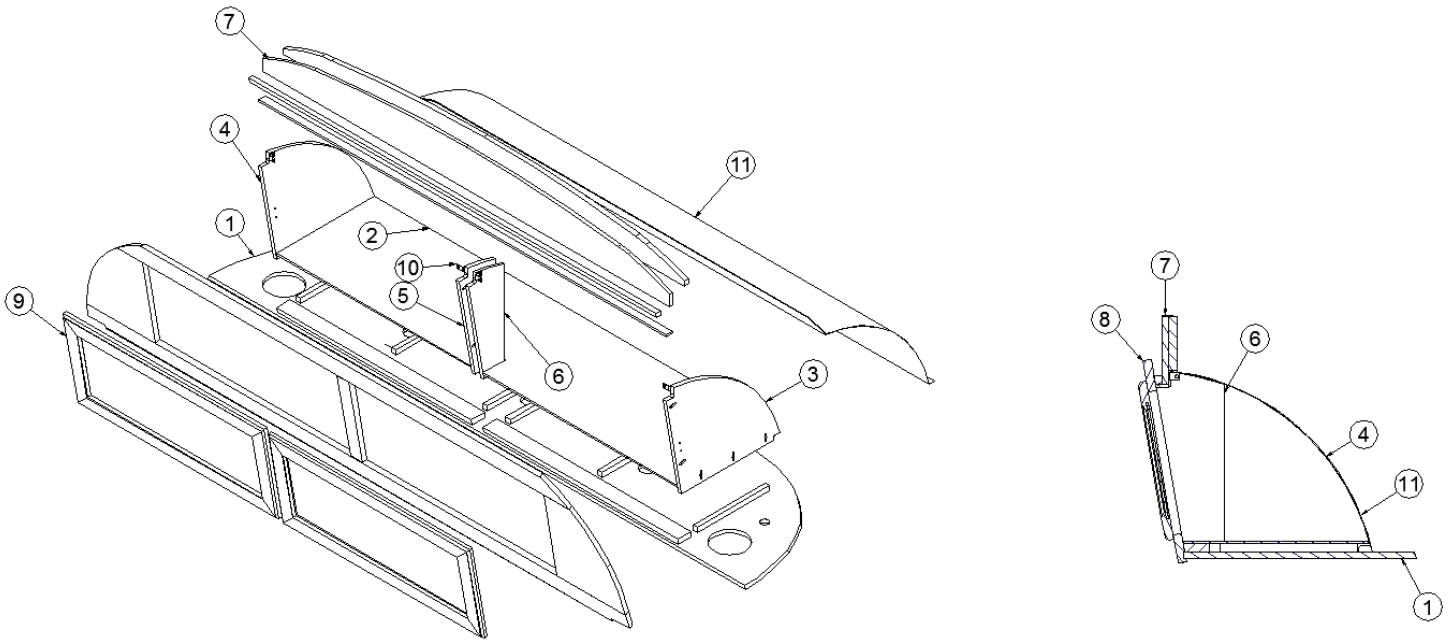

2016 CLASSIC TRAILER FURNITURE, BEDROOM

Roof Locker, Front/Rear

968203-30

Front/Rear Roof Locker

1. 968203-301	Panel, 20.5 x 88.75
2. 968203-302	Panel, 16.25 x 66.38
3. 968203-303	Panel, 18.95 x 15.64
4. 968203-304	Panel, 18.947 x 15.639
5. 968203-308	Panel, 6.036 x 14.639
6. 968203-309	Panel, 6.036 x 14.639
7. 968203-3010	Panel, 5.992 x 67.505
8. 802043-0030	Face frame, roof locker, Cherry
9. 801969-1030	Door, roof locker, Cherry
10. 380041	Brace, 1", Stanley corner
11. 115644	Aluminum Back
382238	hinge, Compact
382253-02	Pull, Antique Silver, 5"