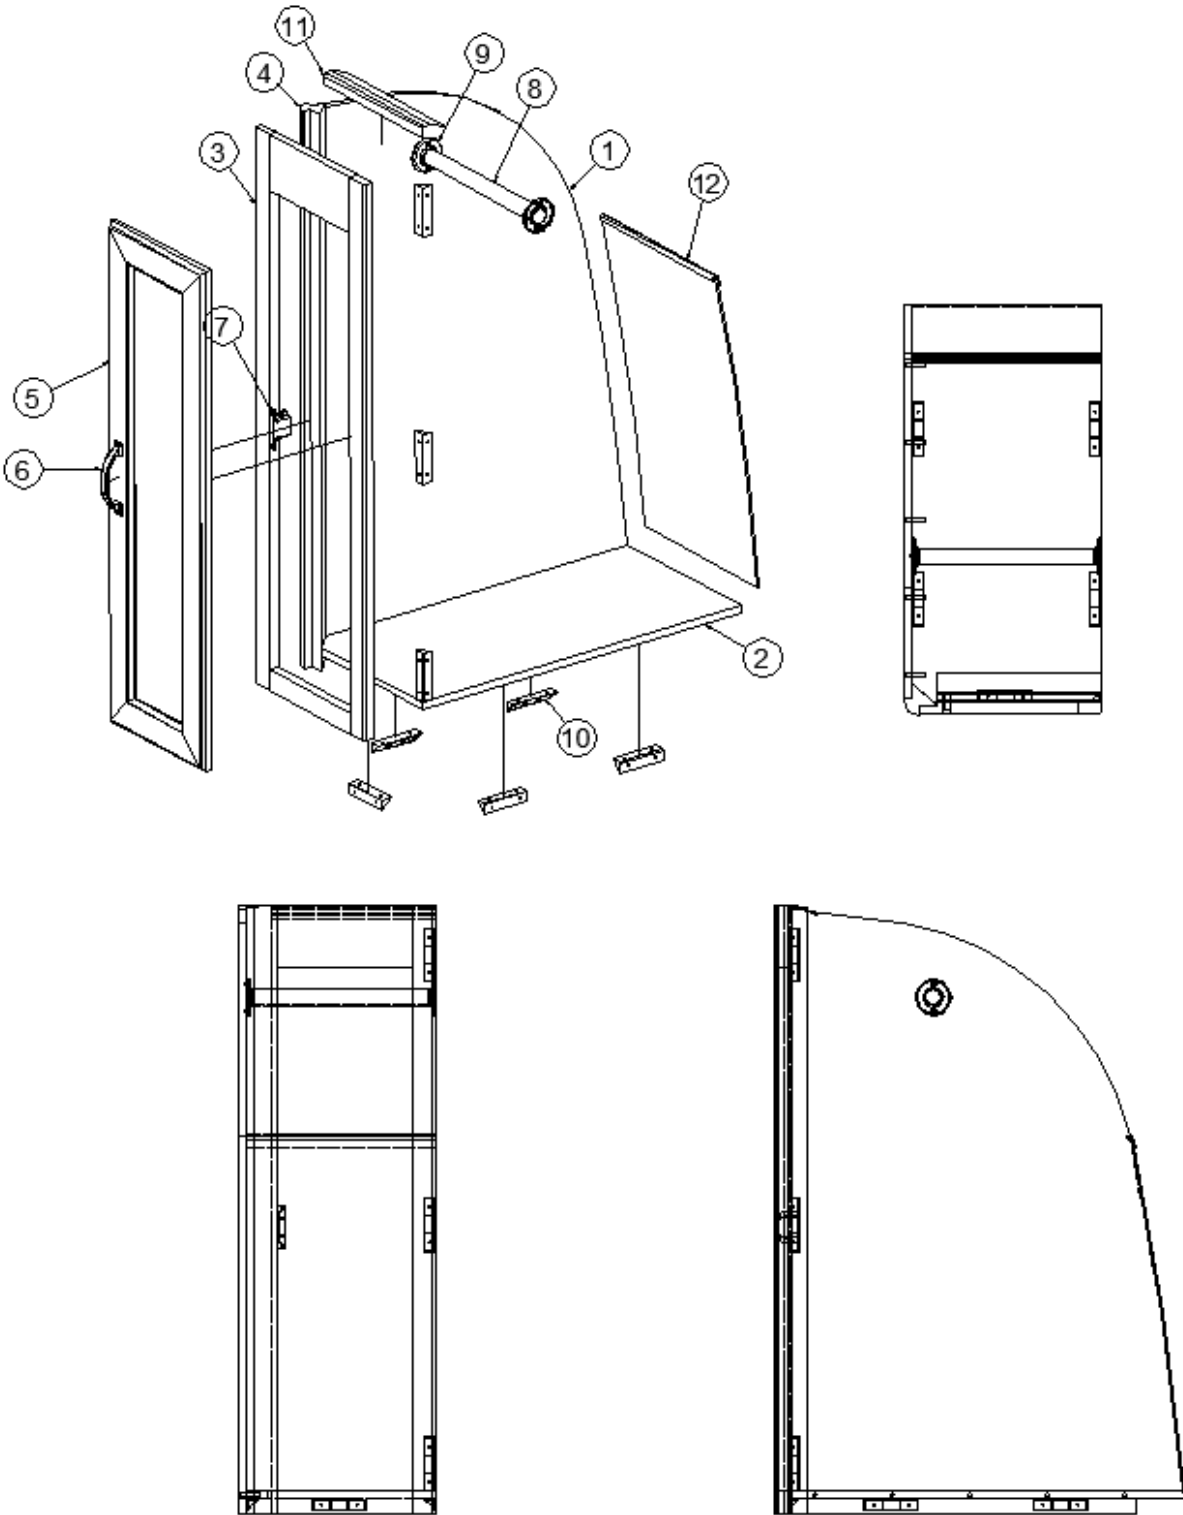

2016 CLASSIC TRAILER FURNITURE, BEDROOM

Wardrobe, Hanging, RS, Twin Bed

Parts Listed on Next Page

2016 CLASSIC TRAILER FURNITURE, BEDROOM

Wardrobe, Hanging, RS, Twin Bed

968248-30 Hanging Wardrobe Assembly, RS