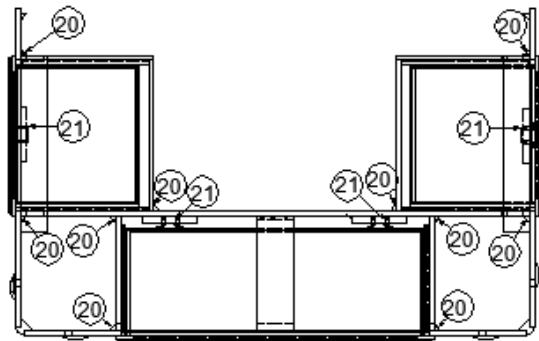

2016 CLASSIC TRAILER FURNITURE, BEDROOM

Bed, Double

Parts Listed on Next Page