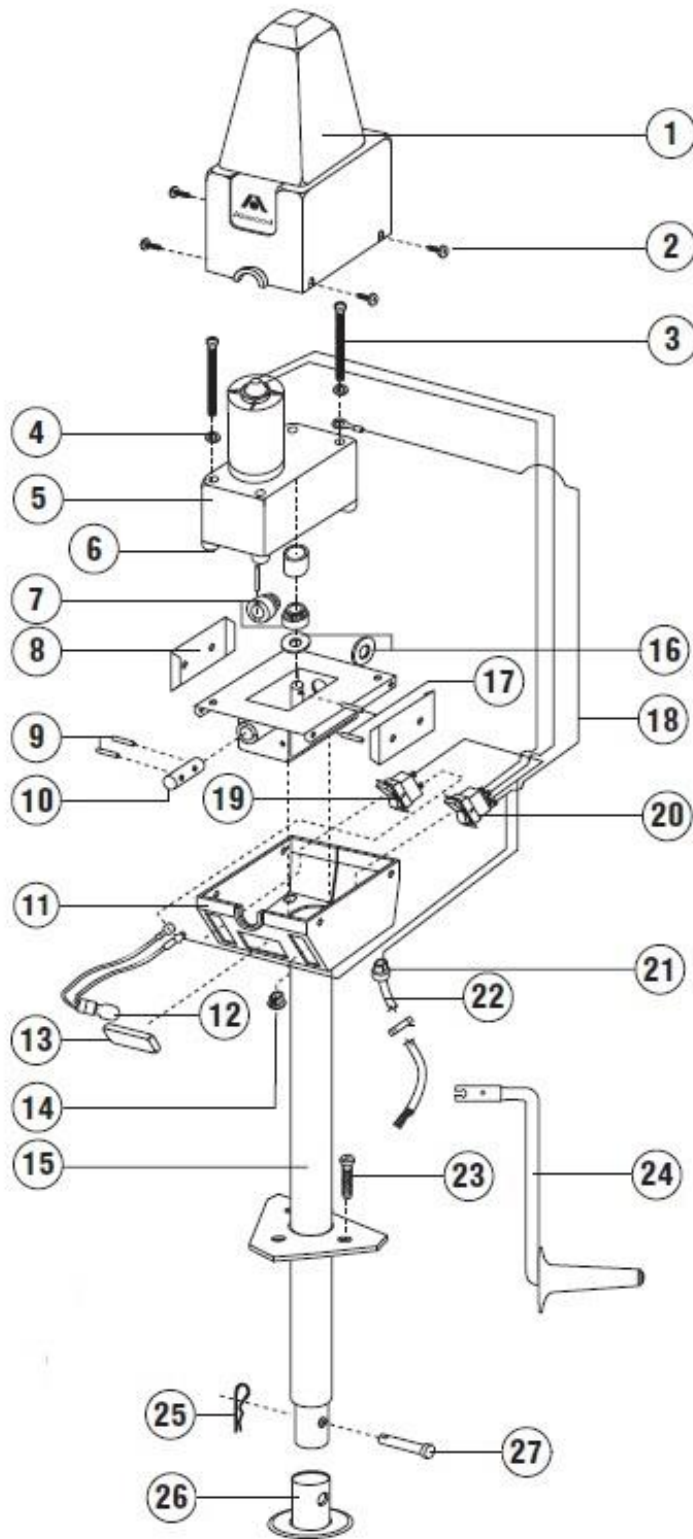

2016 CLASSIC TRAILER CHASSIS

Power Jack, Atwood

Parts Listed on Next Page