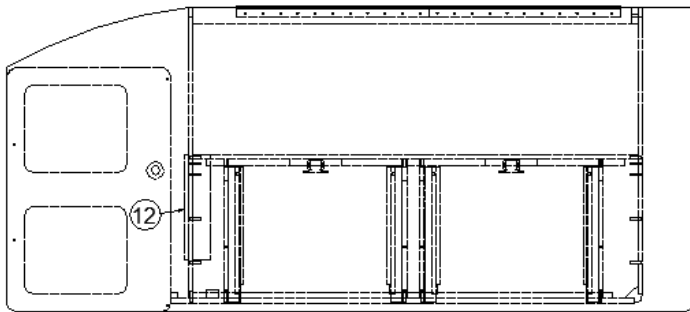

2016 CLASSIC TRAILER FURNITURE, BEDROOM

Twin Bed, Roadside

Parts Listed on Next Page