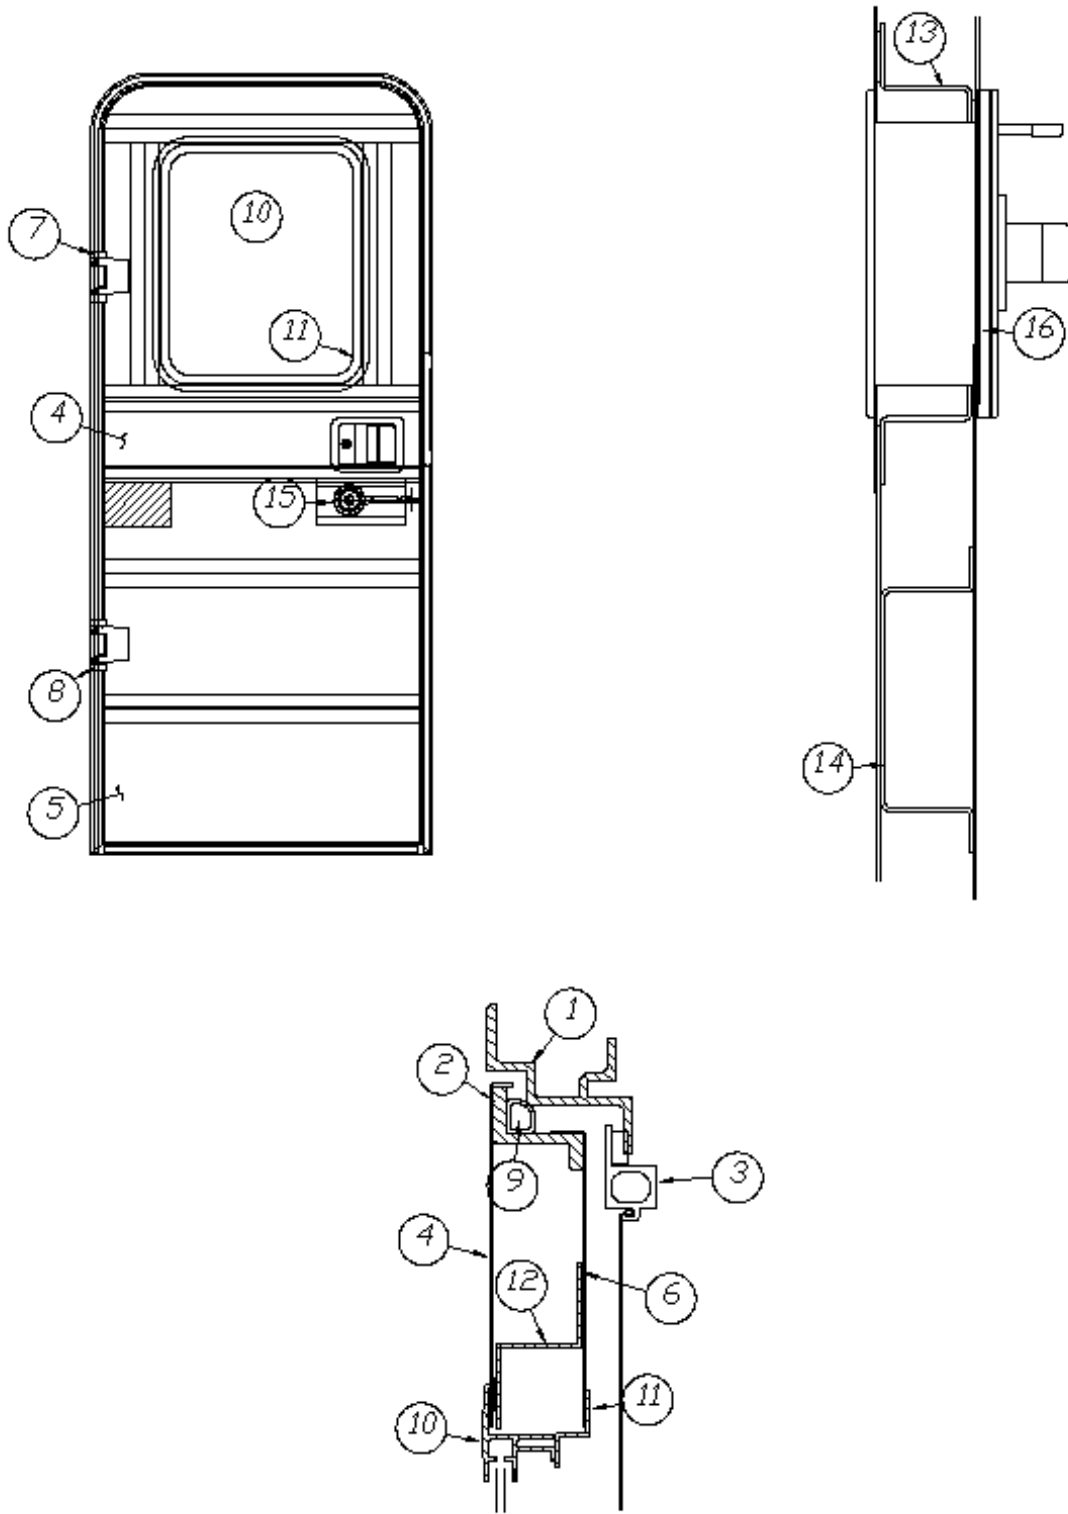

2016 CLASSIC TRAILER EXTERIOR DOORS

Main Door, LH Hinge

Parts Listed on Next Page