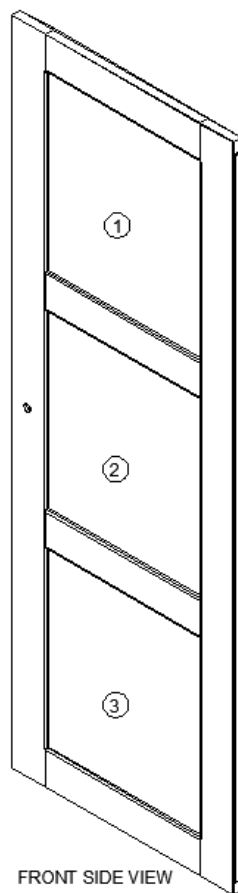

2016 CLASSIC TRAILER FURNITURE, BATH

Door, Lavatory

FRONT SIDE VIEW