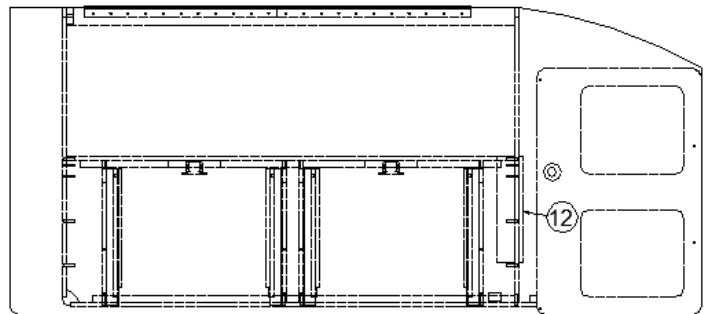

2016 CLASSIC TRAILER FURNITURE, BEDROOM

Twin Bed, Curbside

Parts Listed on Next Page