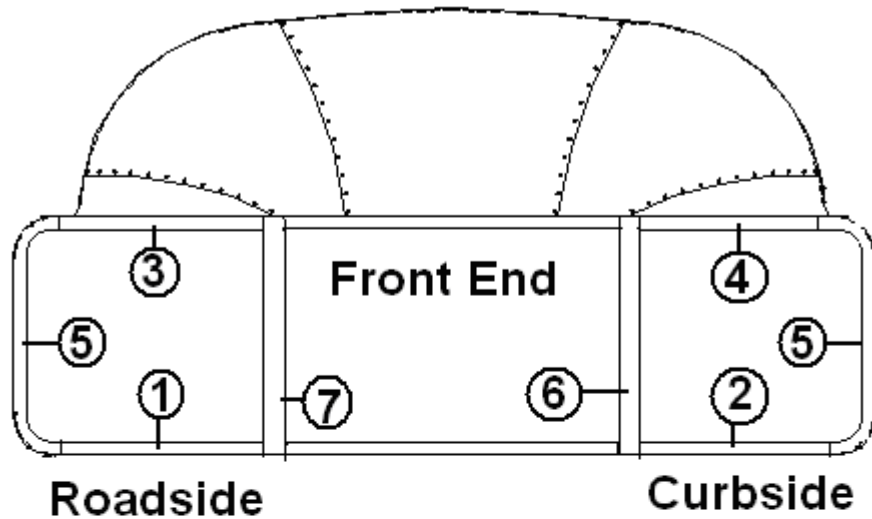

2016 CLASSIC TRAILER WINDOWS

Window Trim, Panoramic

1. 201579-02	Trim ring, lower RS, Gray
2. 201580-02	Trim ring, lower CS, Gray
3. 201581-05	Trim ring, upper RS, Gray
4. 201581-06	Trim ring, upper CS, Gray
5. 201578-02	End Cap, trim ring, Gray
6. 110900-01	Trim, formed, white, RH
7. 110900-02	Trim, formed, white, LH
203225	Trim-lok, white .75"