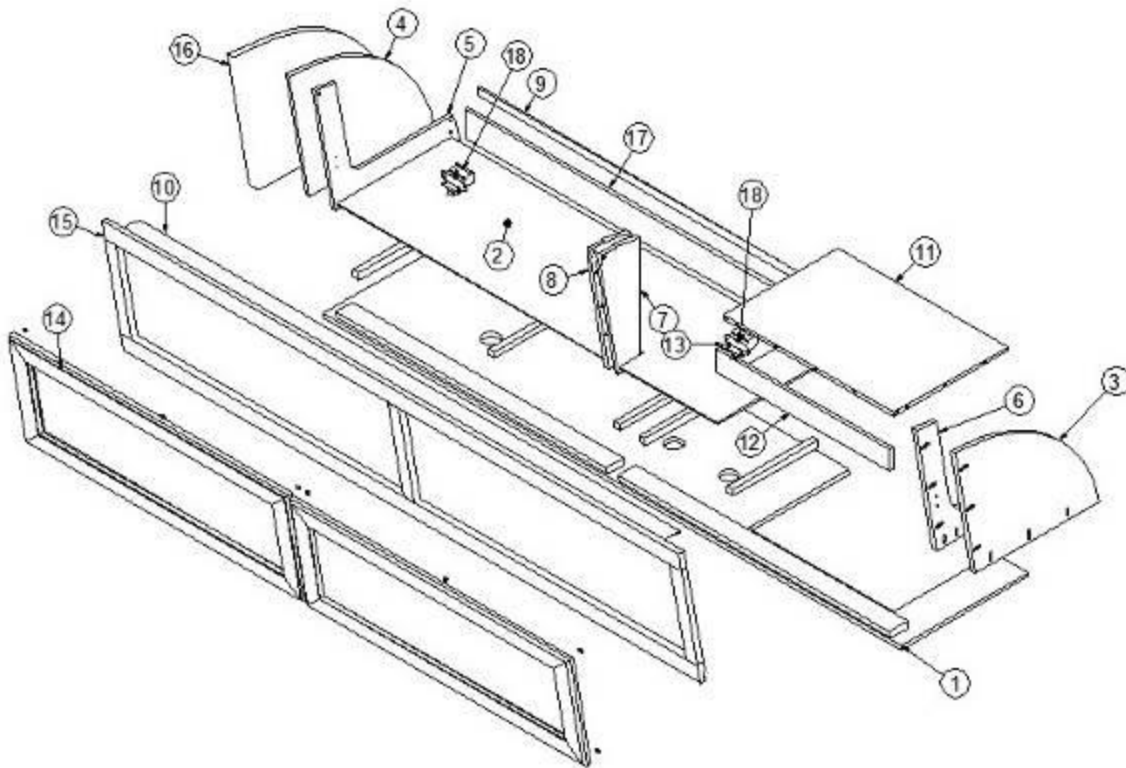

2016 CLASSIC TRAILER FURNITURE, GALLEY

Roof Locker, Galley

Parts Listed on Next Page