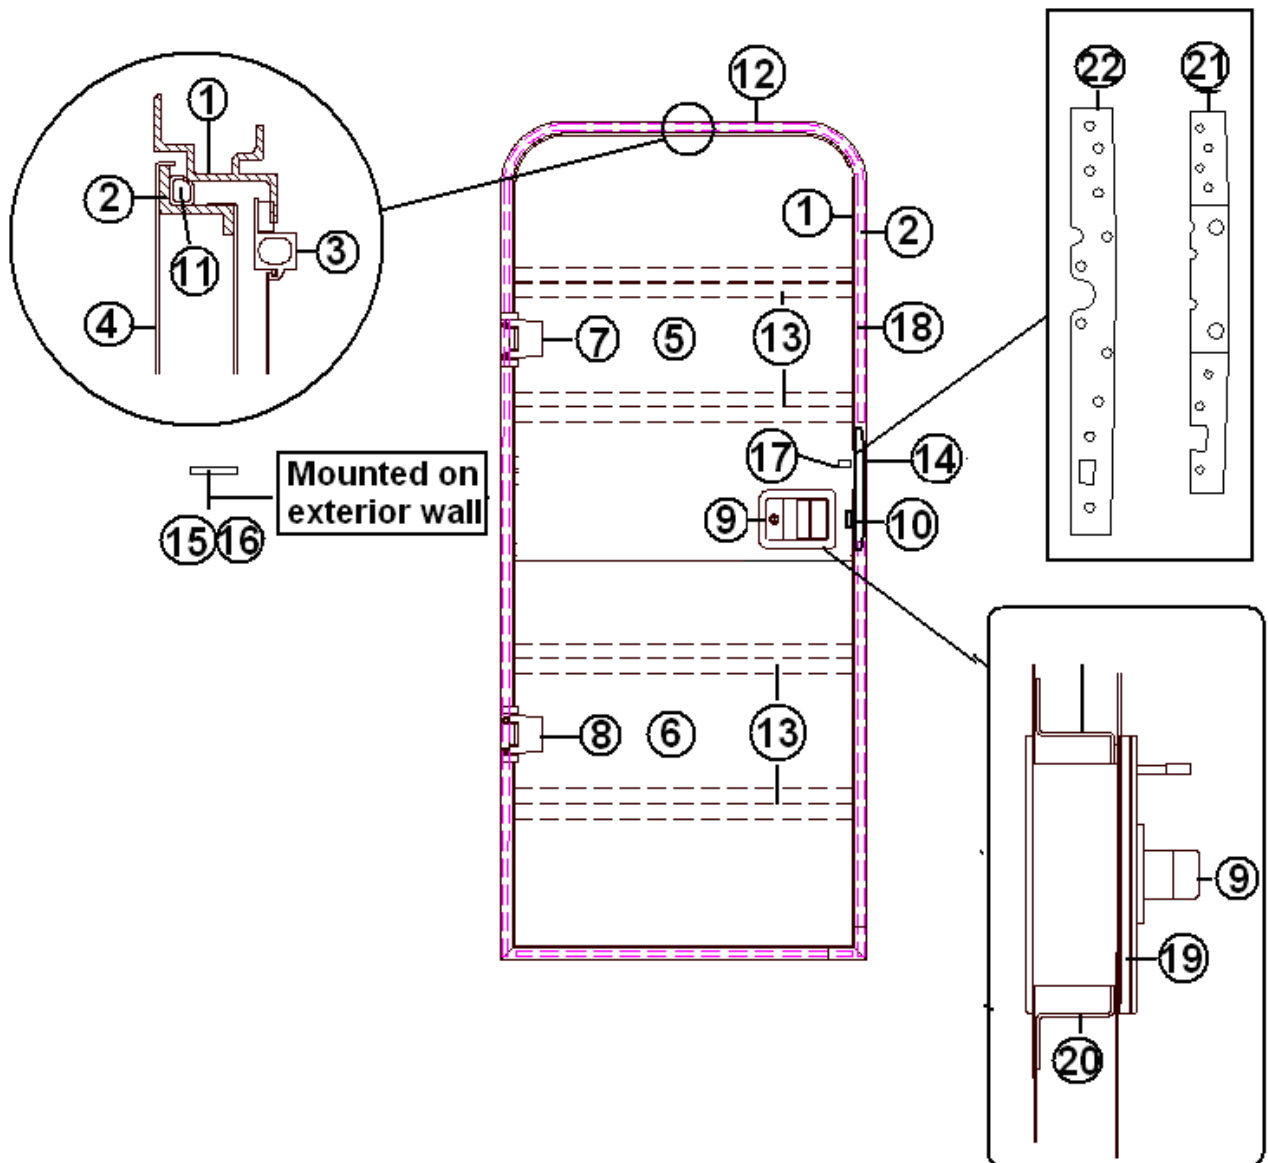

2015 SPORT DOORS/WINDOWS/AWNING

Main Door, LH Hinge

Parts Listed on Next Page