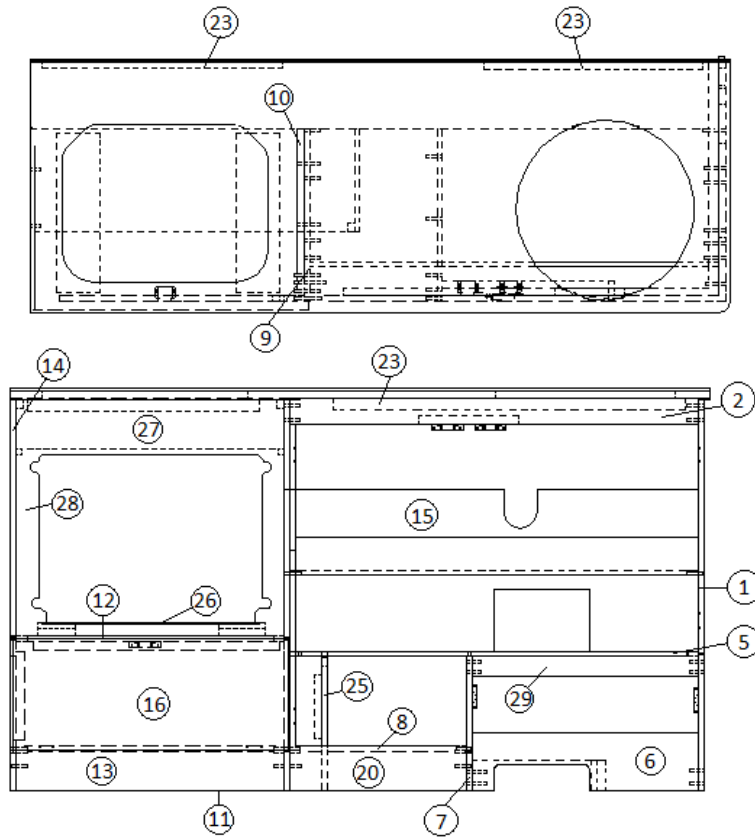

2015 SPORT FURNITURE, GALLEY

Galley, 22FB

Parts Listed on Next Page