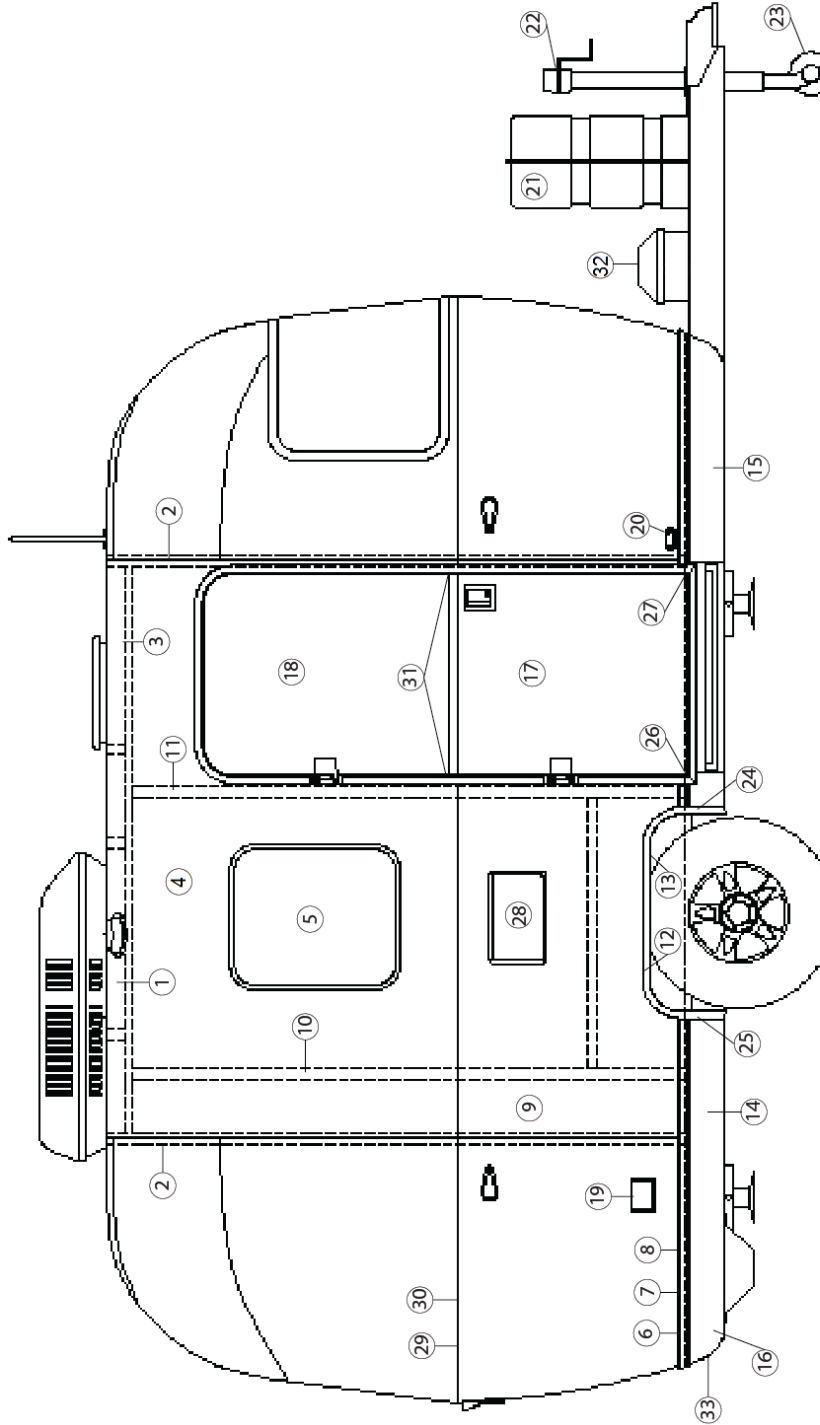

2015 SPORT EXTERIOR BODY

Wall, Curbside, 16'

Parts Listed on Next Page