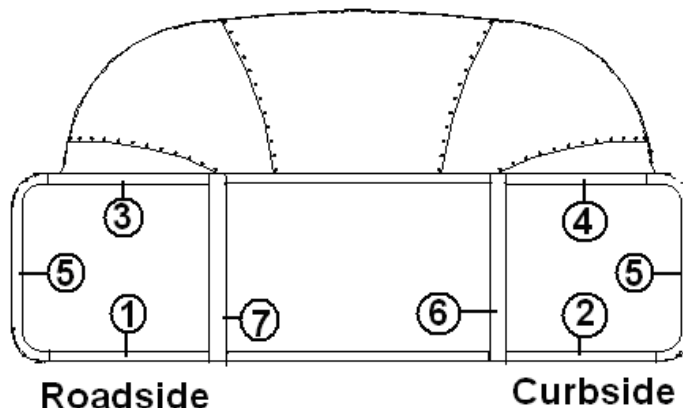

2015 SPORT

DOORS/WINDOWS/AWNING

Window Trim

110460-13	Trim ring, window, 36.25" X 24.19", White
110460-11	Trim ring, window, 19.38 X 22.75, Aluminum finish
110460-12	Trim ring, window, 26.25 x 19.25, Aluminum finish
110460-17	Trim ring, window, 28.25 X 29.75, Aluminum finish
110460-15	Trim ring, window, 19.38 X 22.75, White
110460-16	Trim ring, window, 42.69 X 22.44, White
203225	Trim Lok, White, Edge Trim
203225-01	Trim Lok, Gray, Edge Trim

Panoramic Window Trim

1. 201579-02	Trim Ring, Lower, Aluminum
2. 201580-02	Trim Ring, Lower, Aluminum
3. 201581-05	Trim Ring, Upper, Aluminum
4. 201581-06	Trim Ring, Upper, Aluminum
5. 201578-02	End Cap, Trim Ring, Aluminum
6. 110900-03	Trim Formed, Aluminum, RH
7. 110900-04	Trim Formed, Aluminum, LH
203225-01	Trim Lok, Aluminum .75"