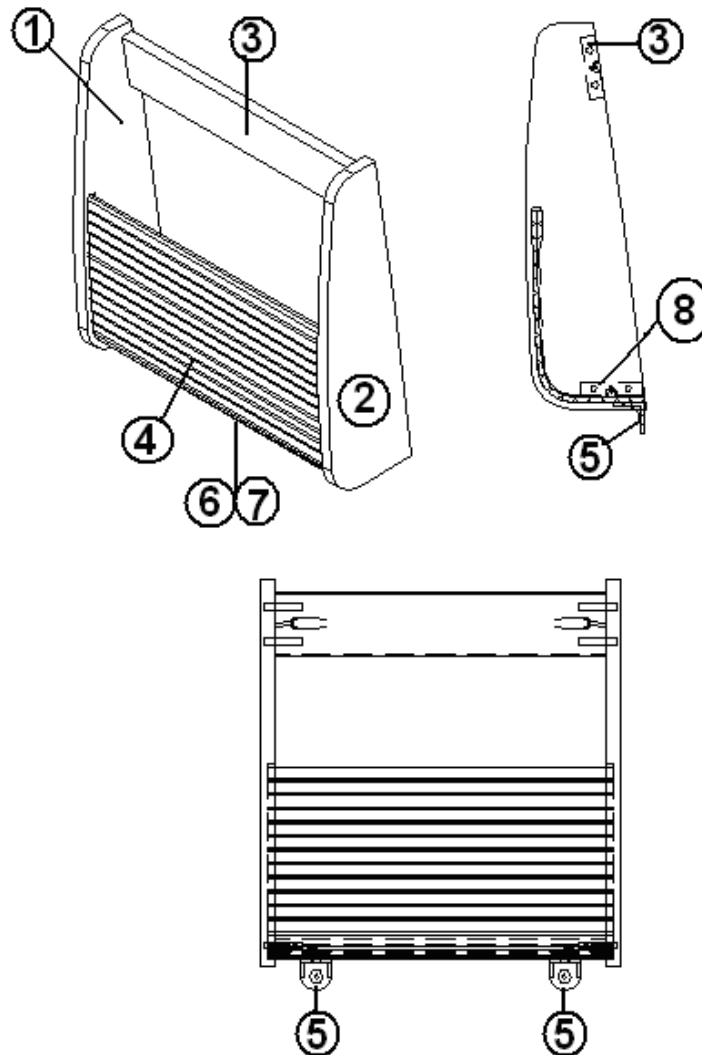

Door, Shower, 22FB

- | | |
|-----------|------------------------------|
| 1. 703725 | Shower Door |
| 2. 454734 | Angle formed 65" shower door |

2015 SPORT

FURNITURE, LOUNGE

Magazine Rack, 22FB

967483

Magazine Rack