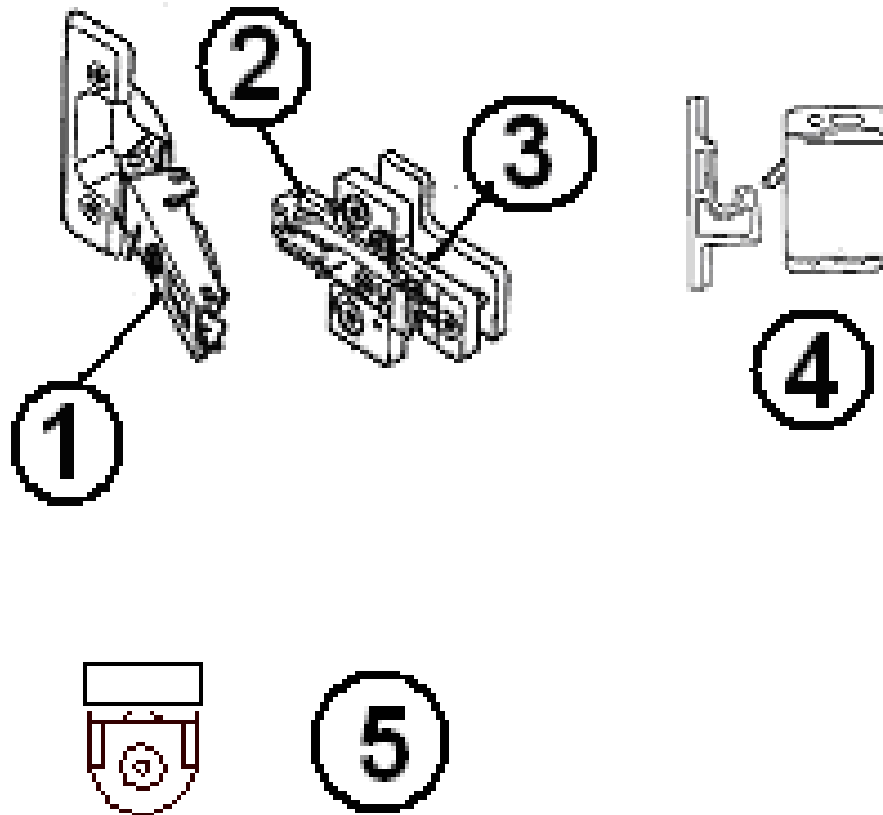

2015 SPORT HARDWARE

Interior Cabinet/Latches/Hinges

1. 381607-10	Hinge, cabinet
2. 381607-11	Base, metal
3. 381607-12	Base, plastic
381607-04	Hinge Screw
4. 381228-02	Catch, Grabber Door (5lb Pull)
5. 385963	Bracket, Angled, Lambrequin
381607-110	Cover