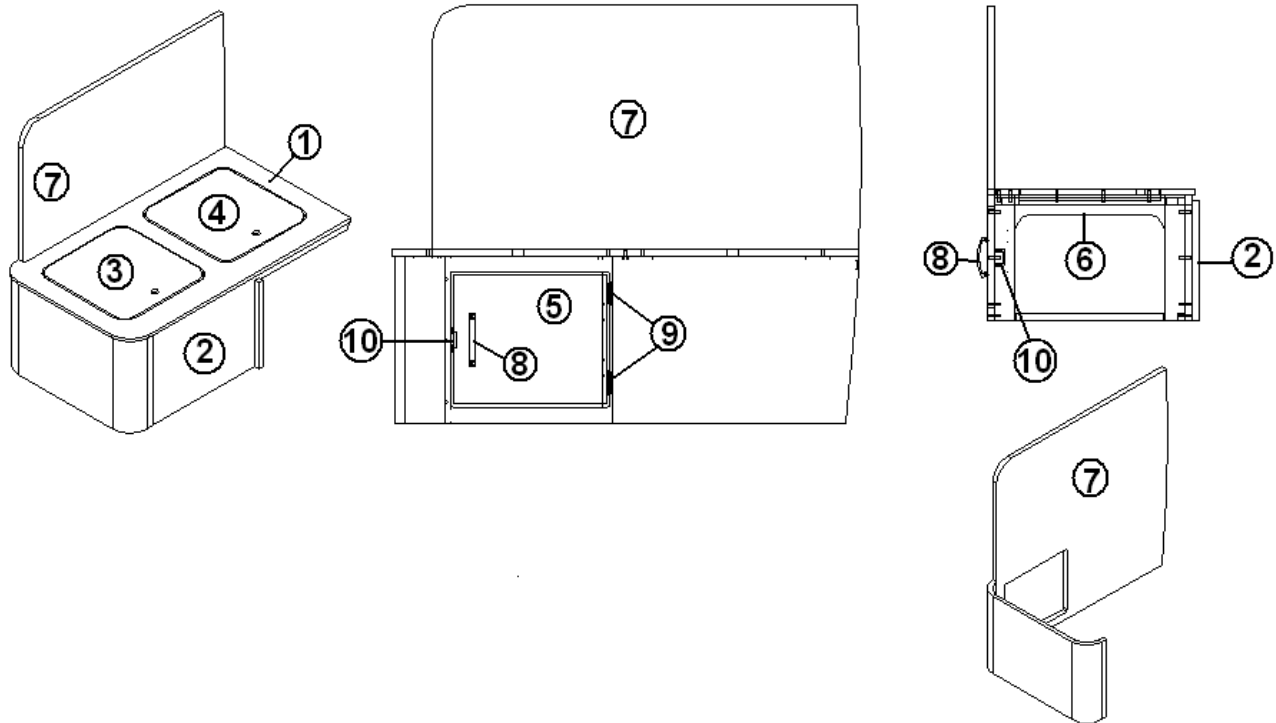

2015 SPORT

FURNITURE, GALLEY

Dinette Seat, Forward, 22FB

967447

Seat Assembly, Forward, Dinette

1. 967447-1	Panel, Dinette Seat, 22.5 X 38.08
2. 967447-2	Panel, Dinette Seat, 13.75 X 33.81
3. 967447-3	Panel, Dinette Seat, 14.5 X 15.50
4. 967447-4	Panel, Dinette Seat, 14.5 X 15.50
5. 967447-7	Panel, Dinette Seat, 12.5 X 10.50
6. 967447-8	Panel, Dinette Seat, 20.75 X 13.75
7. 967444	Forward Dinette Seat Sub Assembly
8. 382044	Handle, Brushed Nickel
9. 381607-11	Hinge Assy.
10. 381228-02	Catch, Grabber Door (5lb Pull)