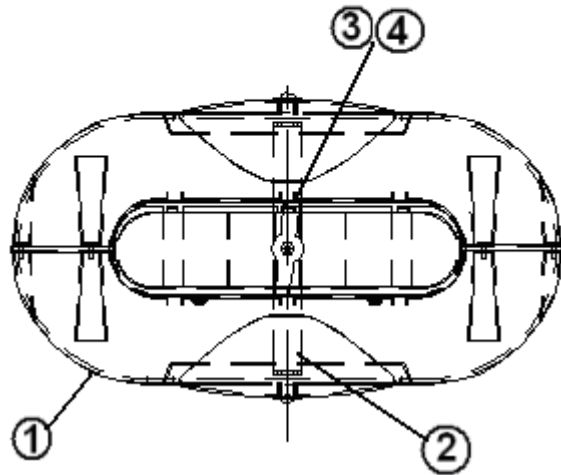

2015 SPORT PLUMBING, LPG SYSTEM

LP Bottle Cover, 16'

1. 203732	Cover Assy.
2. 454906	Bracket, LP Cover
3. 602332-01	Wing Nut
4. 381613	Plastisol Cover, LP Wing Handle
300012	Washer, Aluminum 3/16 ID