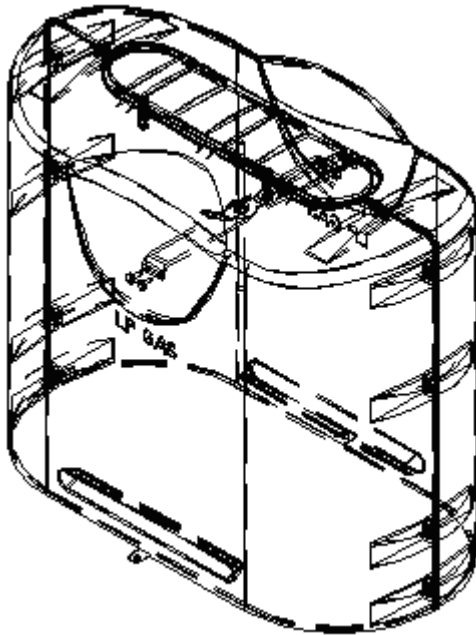

2015 SPORT PLUMBING, LPG SYSTEM

LP Bottle Cover, 16'

1. 203732	Cover Assy.
2. 454906	Bracket, LP Cover
3. 602332-01	Wing Nut
4. 381613	Plastisol Cover, LP Wing Handle
300012	Washer, Aluminum 3/16 ID