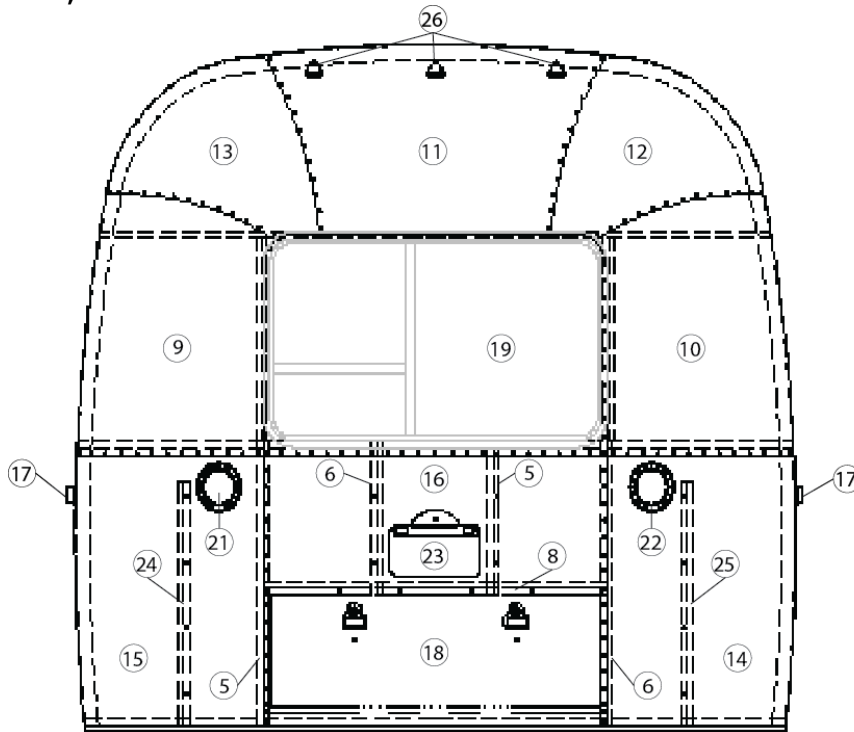

*vendor may substitute refrigerator with a model RM8505. (This is a temporary substitution.)

2015 SPORT EXTERIOR BODY

End Shell, Aft, 16'

Parts Listed on Next Page

2015 SPORT

EXTERIOR BODY

End Shell, Aft, 16'