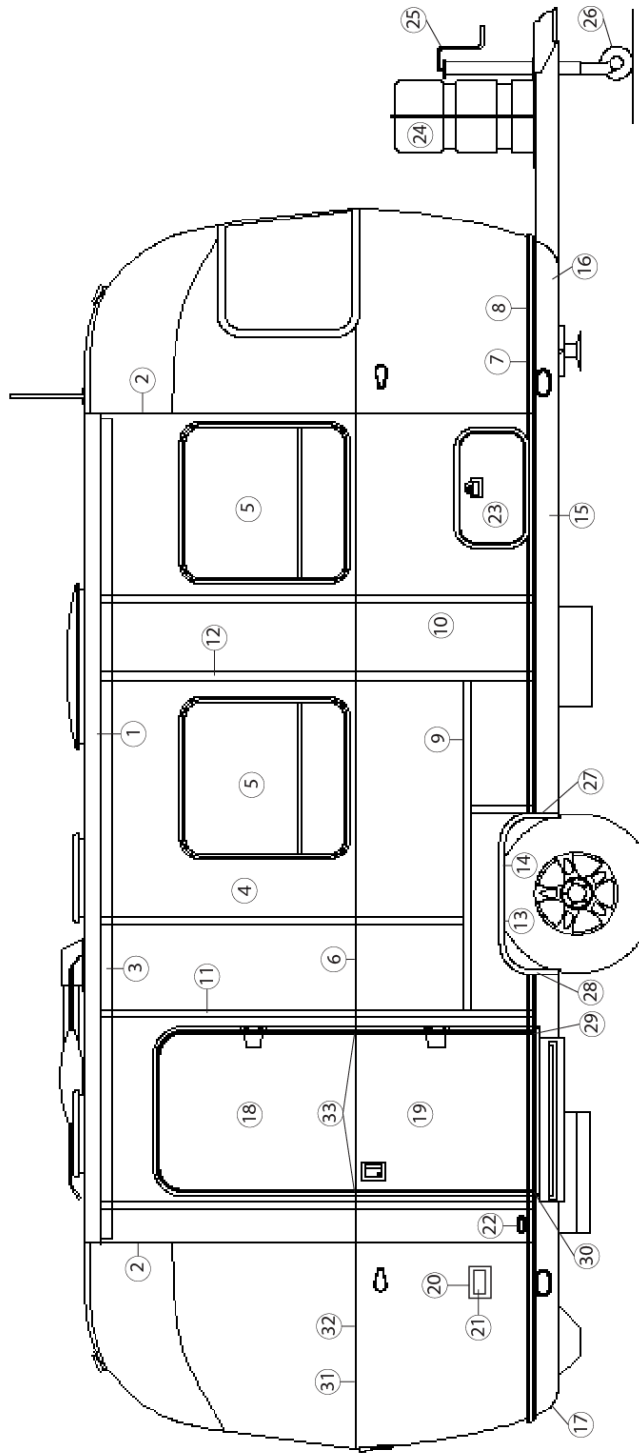

2015 SPORT EXTERIOR BODY

Wall, Curbside, 22FB

Parts Listed on Next Page