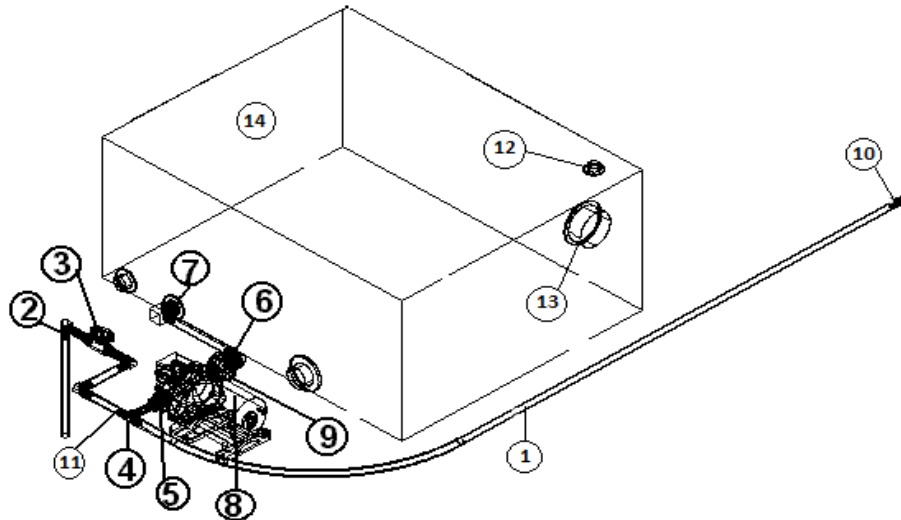

2015 SPORT

PLUMBING, FRESH WATER

Fresh Water System, 16'

1. 601698-01	E-Pex 1/2" Tubing
2. 602256-10	QQE33X 1/2" Barb EL
3. 602256-22	Ball Valve 1/4" Turn
4. 602256-11	QQT333X 1/2" Barb Tee
5. 602256-03	QQSFC33XPXP 1/2" B X 1/2", Swivel Adaptor
6. 602256-05	QQE33BSXP 1/2" B X 1/2" FPT Swivel
7. 602256-04	QQE33BTX 1/2" BX1/2" MPT Barb EL
8. 602307	Water Pump Shurflo #4008-101-A65
9. 601668-01	Strainer, Fresh water pump
10. 602256-08	QQC33X 1/2" Barb Coupling
11. 601698-15	1/2" Crimp Ring
12. 601240-01	Tubing 1/2" I.D. X 3/32 Wall
13. 601239-01	Tubing 1.375" I.D. Ribbed
14. 601861-01	Fresh water tank
602204	Hose 1/2" Flex
602308	Check Valve, 1/2" MPT x 1/2" MPT
601531	Fitting-90 Degree 3" H X ST
203085	Plug Water Line 1/2" Plastic Black
601659	Riser 1/2" FPT X 12" CPVC
602185-01	Drain Valve 90 Deg. Turn
454065	Strap-Water Tank
340084-10	Clamp, hose,
340084-28	Clamp, hose
340084-52	Clamp, hose
340084-80	clamp, hose