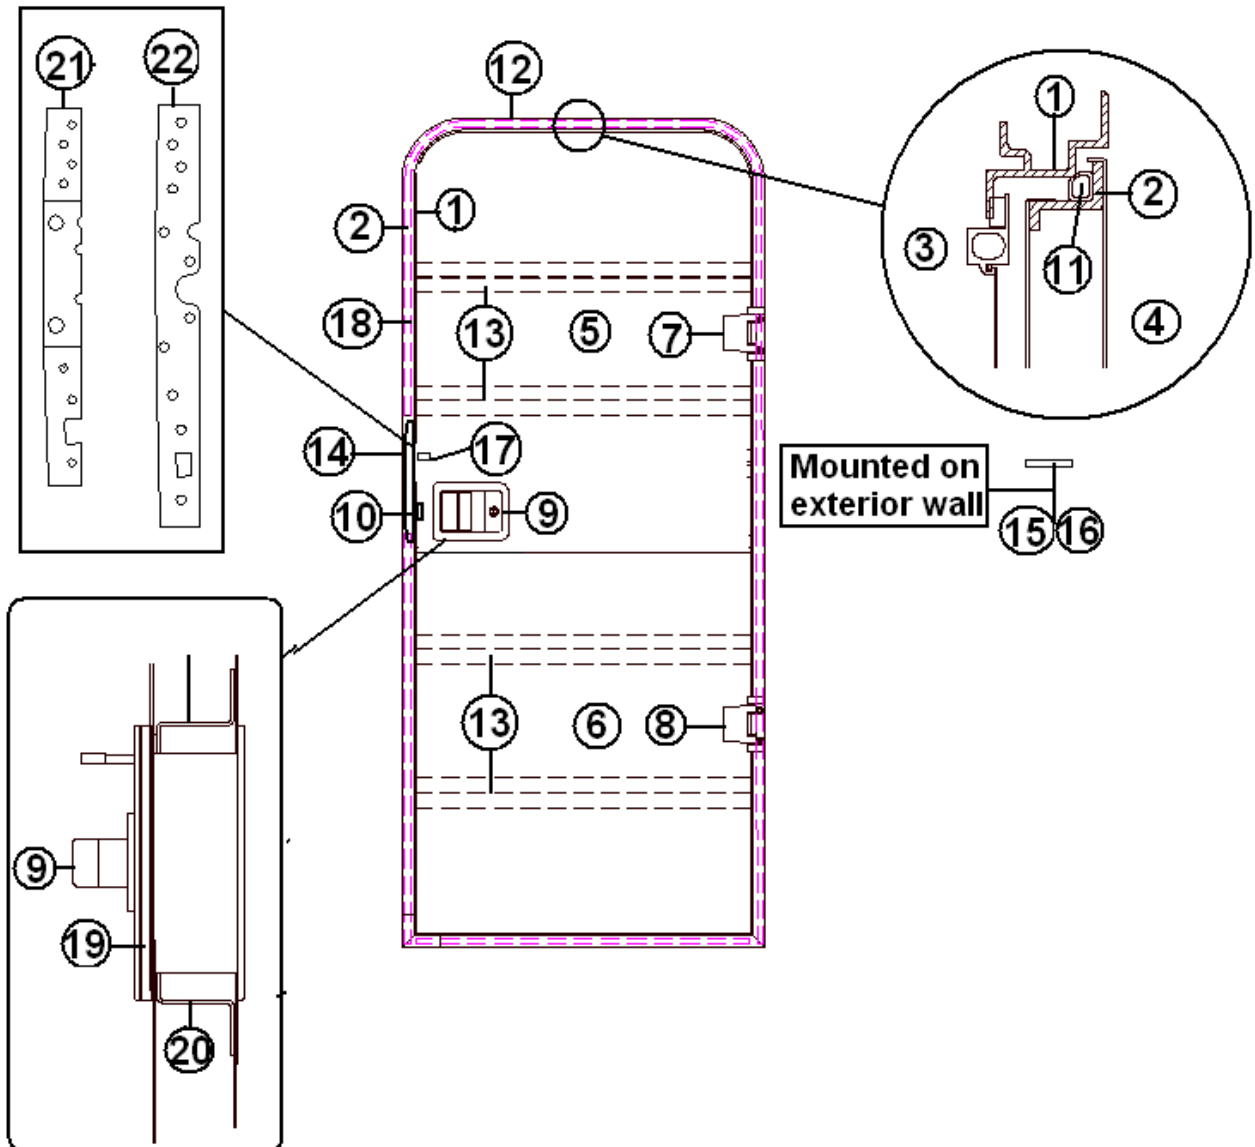

2015 SPORT DOORS/WINDOWS/AWNING

Main Door, RH Hinge

Parts Listed on Next Page