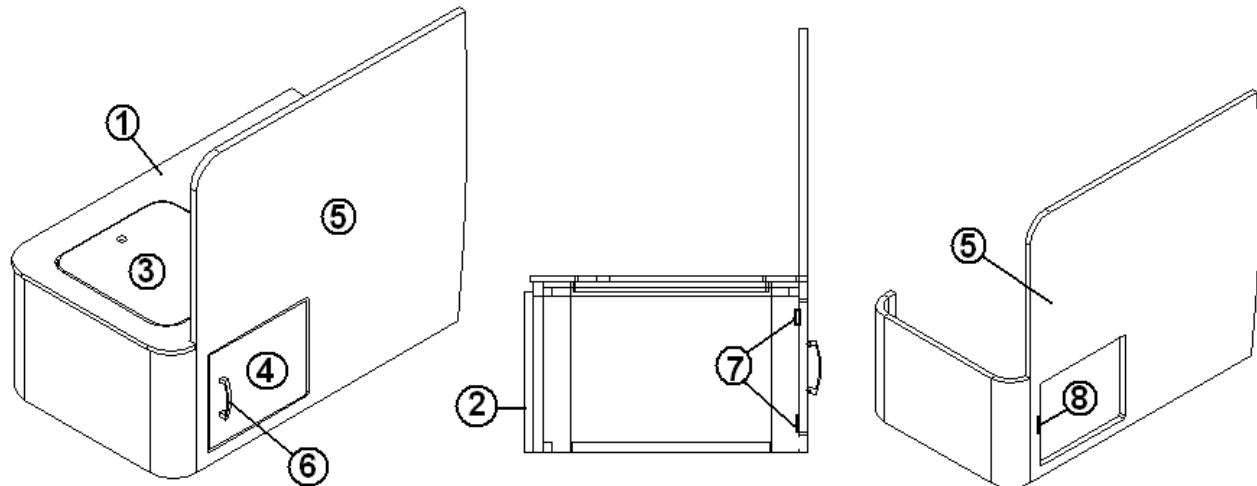

2015 SPORT

FURNITURE, GALLEY

Dinette Seat, Rear, 22FB

967446

Seat Assy., Rear Dinette

1. 967446-1	Panel, Dinette Seat, 22.5 X 38.08
2. 967446-2	Panel, Dinette Seat, 14.25 X 33.81
3. 967446-3	Panel, Dinette Seat, 14.5 X 15.50
4. 967446-6	Panel, Dinette Seat, 12.5 X 10.50
5. 967443	Dinette Seat Sub Assy.
6. 382044	Handle, Brushed Nickel
7. 381607-11	Hinge Assy.
8. 381228-02	Catch, Grabber Door (5lb Pull)