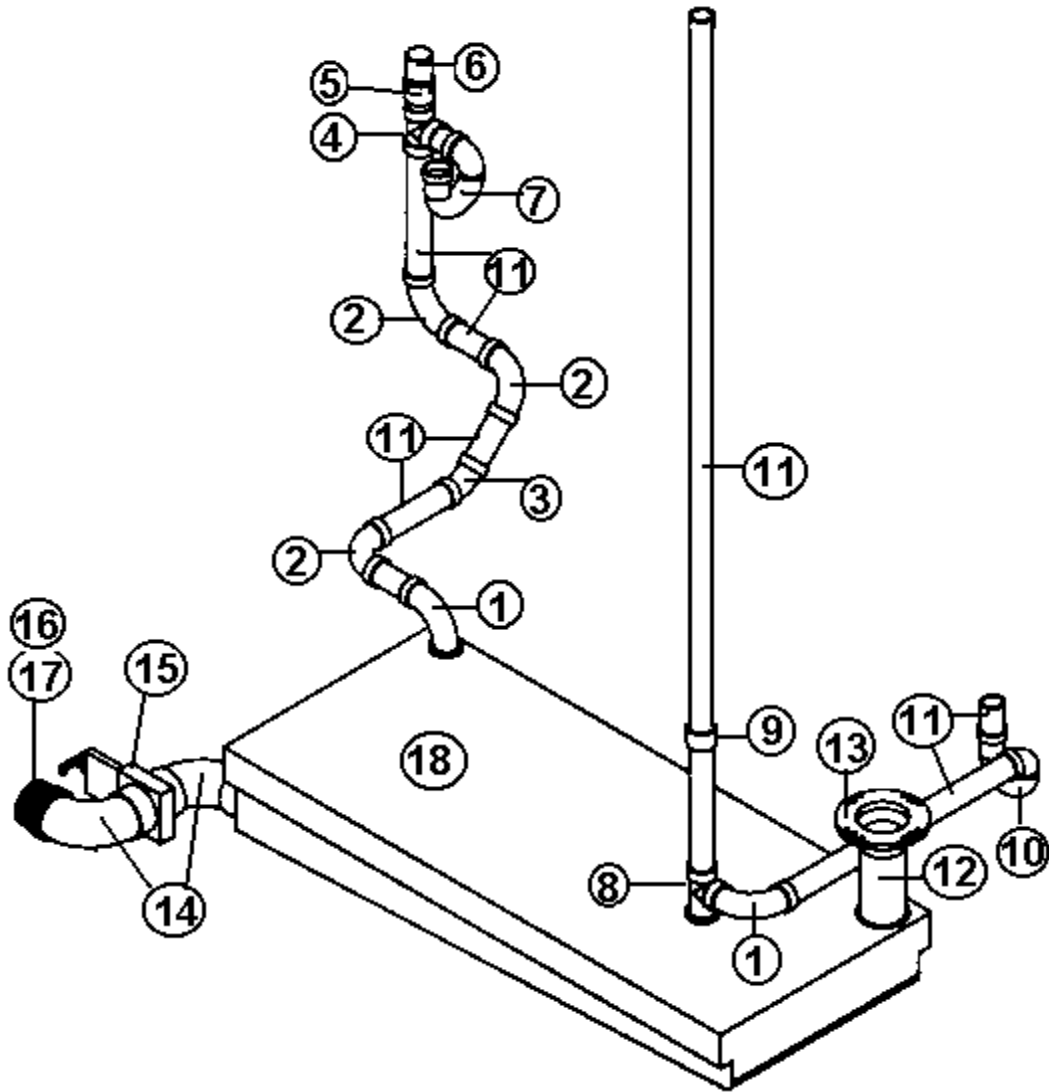

2015 SPORT PLUMBING, DRAIN

Drain System, 16'

Parts Listed on Next Page