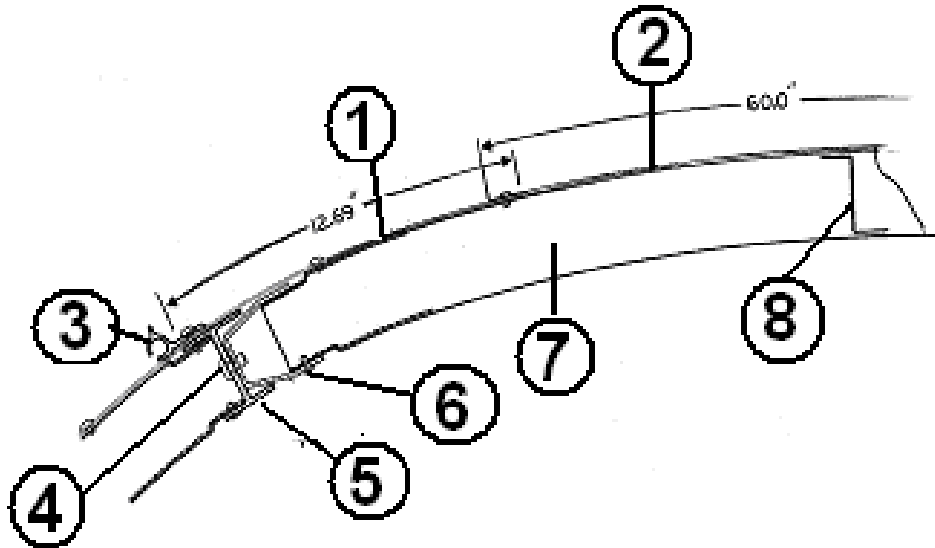

2015 SPORT EXTERIOR BODY

Roof

1. 115645-180	Aluminum sheet, .032 x 7", white
2. 114489-262	Aluminum sheet, white, .032 x 60" x 262
3. 114290-02	Extrusion, awning/drip rail
4. 340123-02	Rivet, Huck, 3/16 x 1/2"
5. 104707-01	Extrusion, "I" beam
6. 114987-02	Extrusion, roof corner
7. 99900M-001	Roof bow
8. 104408	Extrusion, Z bar, horizontal
325002-03	Rivet, 1/8 X 3/8, white

Shell Attachment

300023-02	Washer, Hold Down-Hole Offset