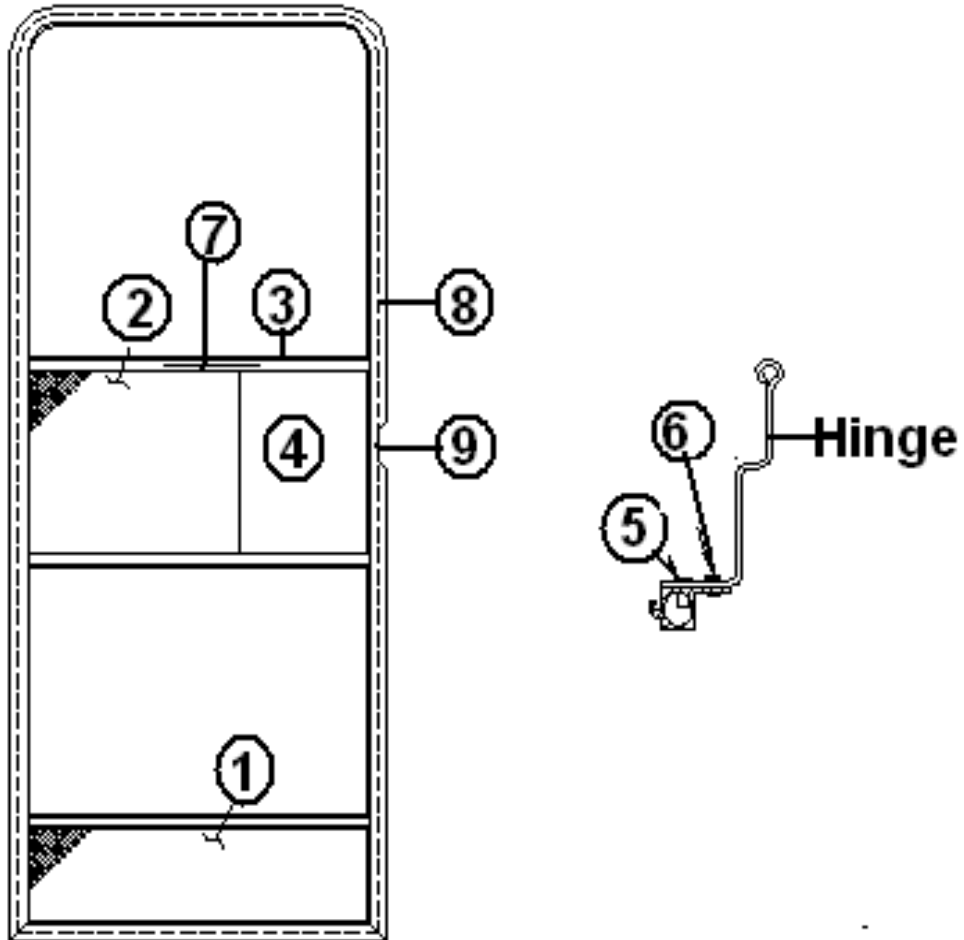

2015 SPORT
DOORS/WINDOWS/AWNING

Screen Door

Parts Listed on Next Page