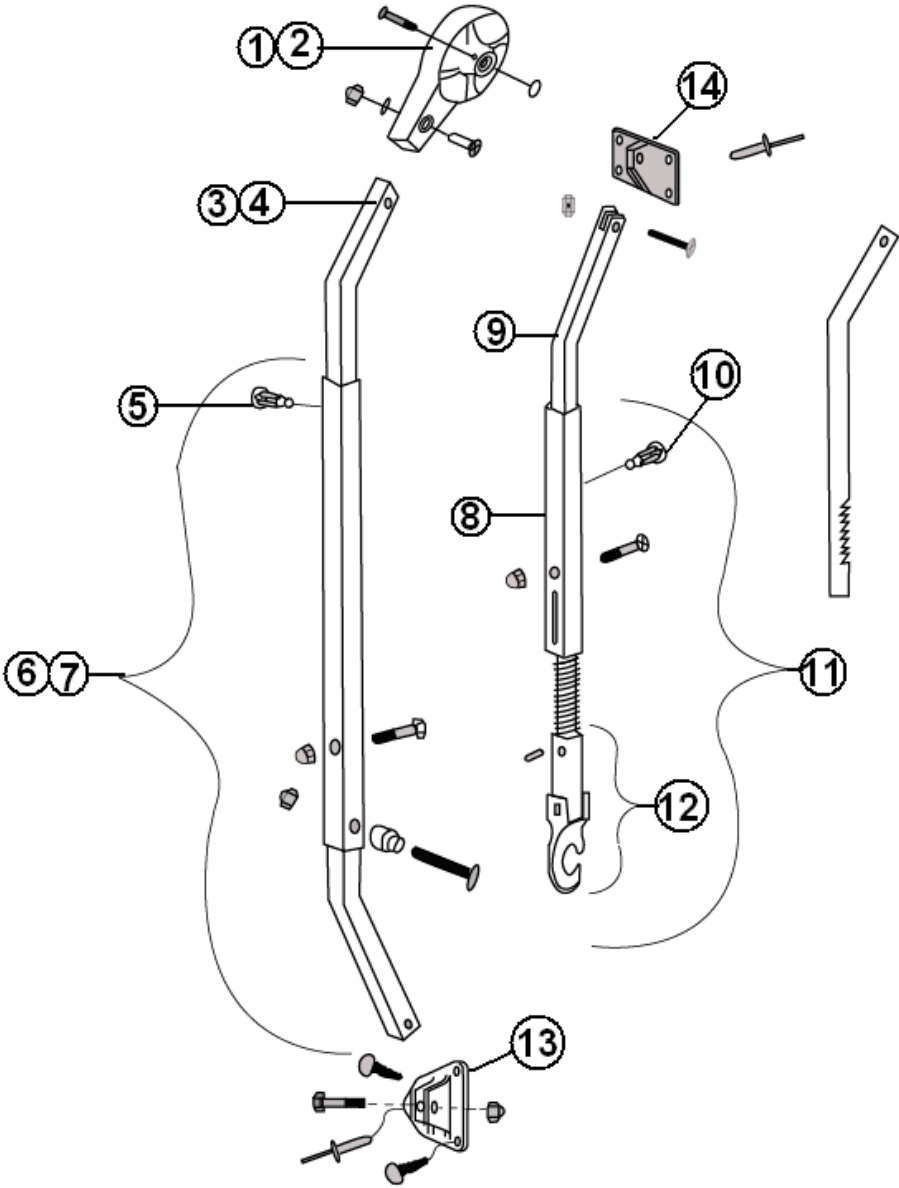

2015 SPORT

DOORS/WINDOWS/AWNING

Awnings, Patio

- 703727-06 Awning, patio, 6' 8.25", Zip Dee, 16'
- 703727-02 Awning, patio, 12'5.25", Zip Dee, 22FB
- 703727-01 Hardware package, Zip Dee
- 385577 Tape Clear Wear Strip 3.5" Wide

Awning Hardware, Lightweight, Patio

Parts Listed on Next Page