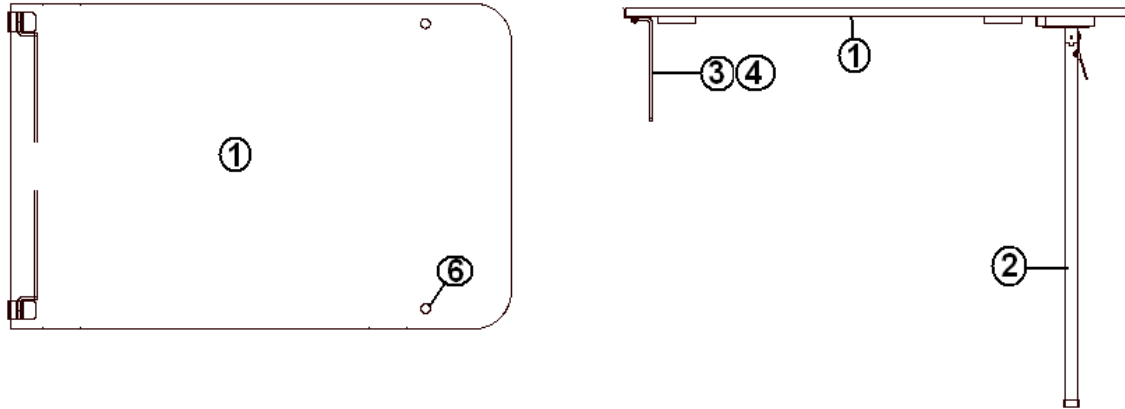

2015 SPORT FURNITURE, LOUNGE

Dinette Table, 16'

967153-08

Table Assembly, Dinette

1. 967153-081

Table Top, 26" X 40"

2. 382177

Leg, Folding Table 30.50"

3. 380284-02

Table Hinge Bracket

4. 380284-03

Table Hinge Bracket

5. 381136

Rubber Bumper

115177

Trim, Counter Top, 1.25", Aluminum