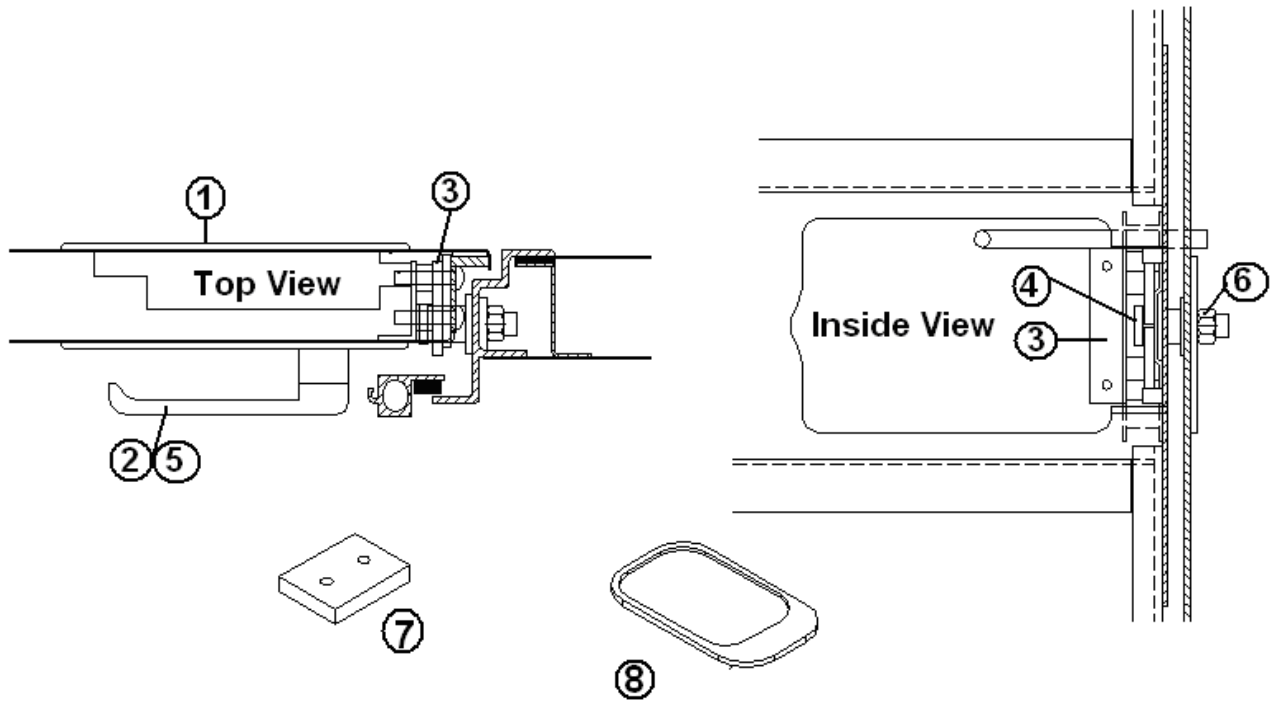

2015 SPORT HARDWARE

Main Door Lock

1.	381547-09	Main door lock, outside, housing, RH Hinge
	381547-01	Main door lock, outside housing LH Hinge
2.	381547-11	Main door lock, inside plate, RH Hinge
	381547-07	Main door lock, inside plate, LH Hinge
3.	381547-10	Double rotary latch, main door lock, RH Hinge
	381547-03	Double rotary latch, main door LH Hinge
4.	381547-04	Striker bolt w/washer main door lock
5.	381547-08	Screw package, main door lock
6.	381550	Plate, Striker Bolt
7.	203620	Spacer, Striker Main Door
8.	203494	Base Plate Door Latch
	385595	Pocket-Strike
	300162	Washer, Nylon, 6/6 5/16 ID
	300163	Washer, Felt, .25"ID X .75" OD