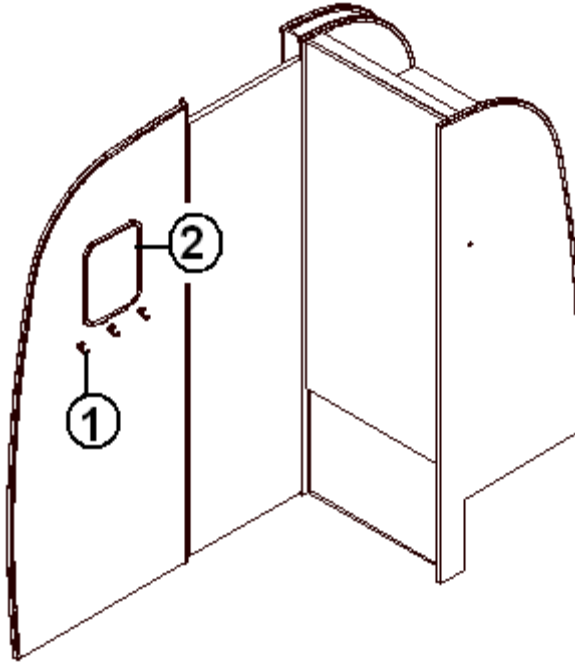

2015 SPORT
FURNITURE, LAVATORY

Dry Erase Board/Coat Hooks, 16' Side Entry Wet Bath & 22FB

- 1. 381945
- 2. 381834

Board, Dry/Erase 11" X 14", Magnet
Aluminum Coat Hook, Lg.

2015 SPORT
FURNITURE, LAVATORY

Shower Shelf Rods, 22FB