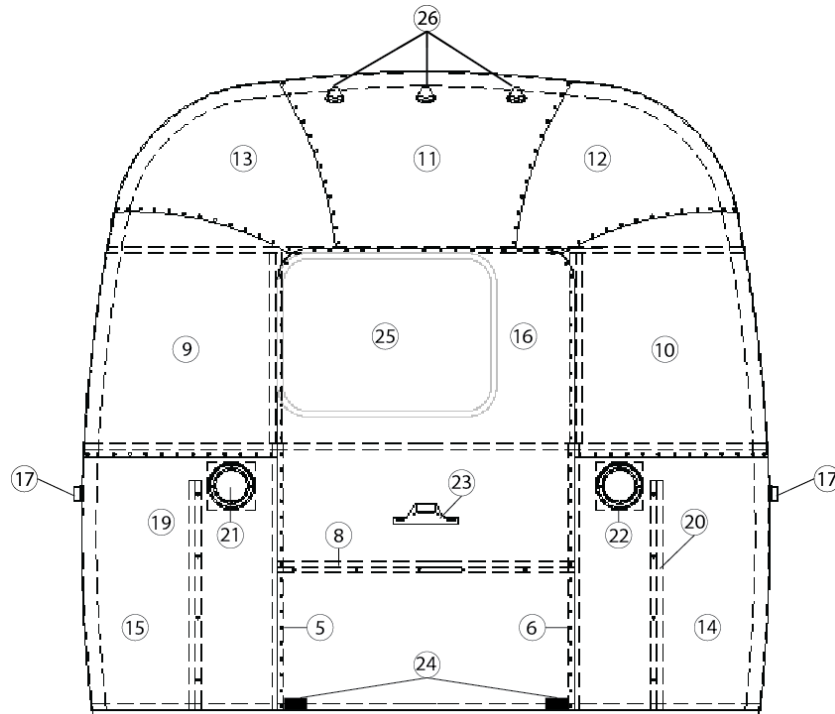

2015 SPORT EXTERIOR BODY

End Shell, Aft, 22FB

Parts Listed on Next Page