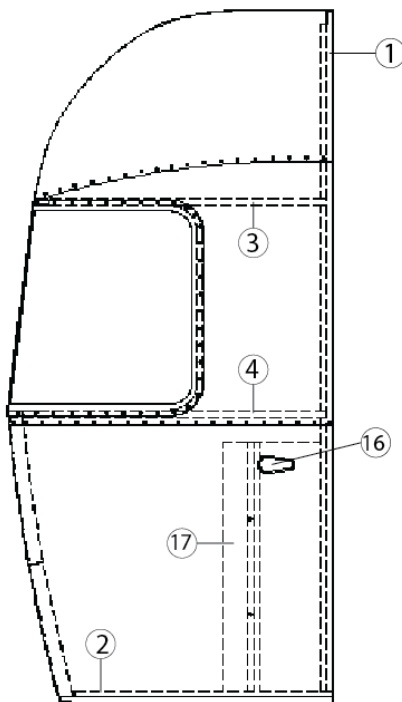

2015 SPORT EXTERIOR BODY

End Shell, Front, 22FB

Parts Listed on Next Page