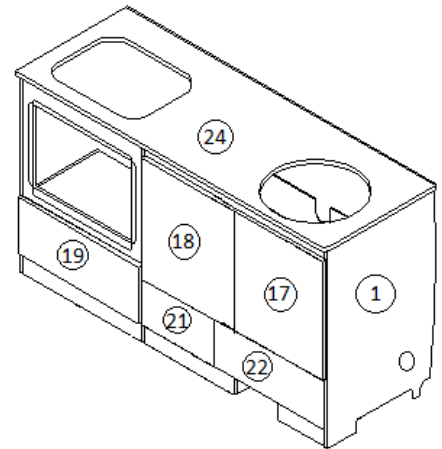

2015 SPORT FURNITURE, GALLEY

Galley, 22FB

Parts Listed on Next Page