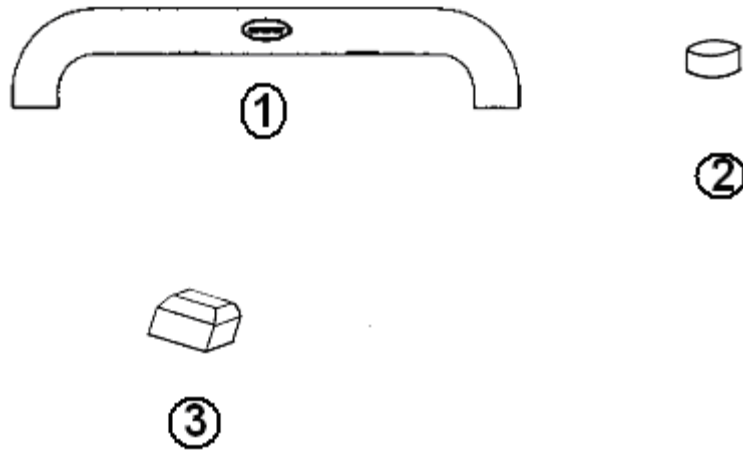

2015 SPORT HARDWARE

Interior Hinges

380203-01 Piano Hinge, Bath Door

Main Door Head Knocker, Rubber Bumpers

1. 382194 Head knocker, white (mounts on interior top door jamb)
2. 360012 Bumper, rubber white, stick-on, cylindrical
- 360012-01 Bumper, rubber brown, stick-on, cylindrical
3. 360016 Bump on, rubber gray, square 3/8" x 3/8"
- 381610-01 Cover Cap Plastic, European White
- 381610-04 Cover, Black, Plastic