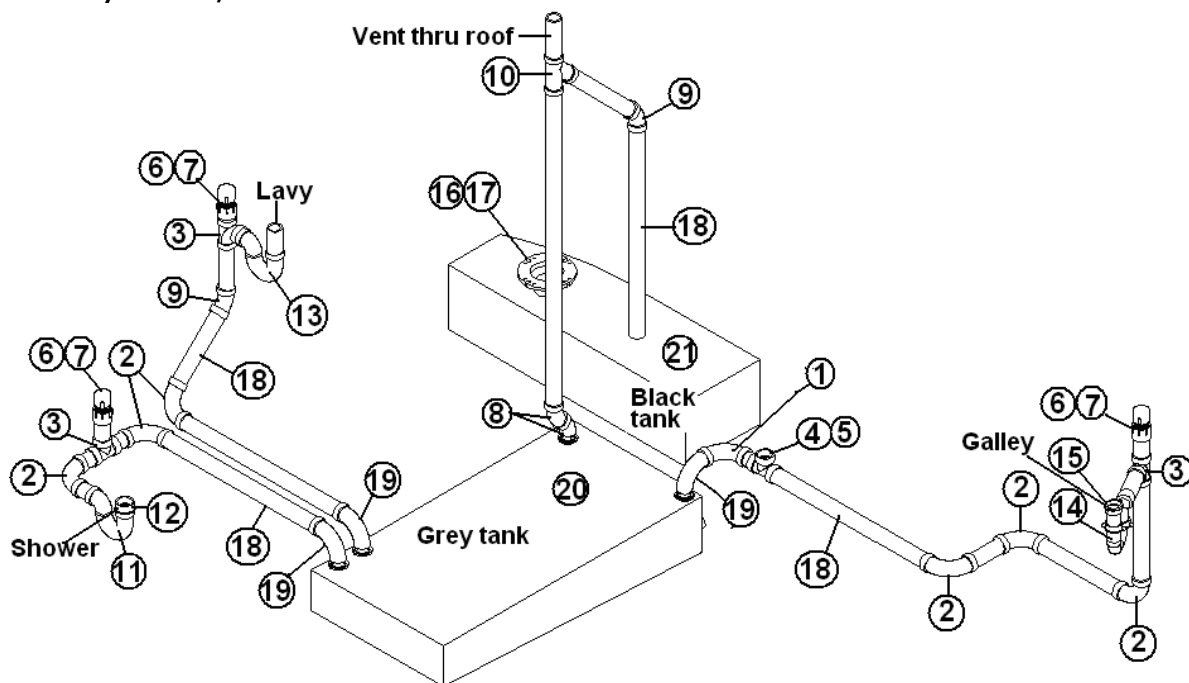

2015 SPORT PLUMBING, DRAIN

Drain System, 22FB

1. 600431	Elbow, 90 Degree, 1.5"
2. 600035	ELL ABS Long Sweep, 1.5"
3. 600156	Tee Sanitary
4. 601318	Tee Bi-Directional Cleanout
5. 600155	Plug, Cleanout, 1.5"
6. 602306	Valve Air Admittance 2"
7. 600308	Adapter, ABS, Female Sloan
8. 600027	Elbow, ABS, Long ST, 45 Degree
9. 600030	ELL, ABS, 45 Degree, Long Turn
10. 600094	Wye
11. 602164-01	P Trap W/Compression Nut ,1.5"
12. 602164-02	Tailpiece, W/Nuts & Washers 1.5"
13. 600144	P Trap, ABS, 1.5"
14. 600622	P-Trap, 1.5", W/Slip Nut & Washer
15. 601714-02	Tail piece, 1.5" slip nut w/ wings (galley drain)
16. 601266	Flange, Closet, 3" X 4", Slip Fit
17. 601267-04	Nipple, 3" DIA., Thd. One 10" LG
18. 601160-02	Pipe, ABS DVW, 1.5"
19. 600662	1.5" Elbow, Short Radius
20. 602166	Gray Holding Tank
21. 601854-02	Black Holding Tank