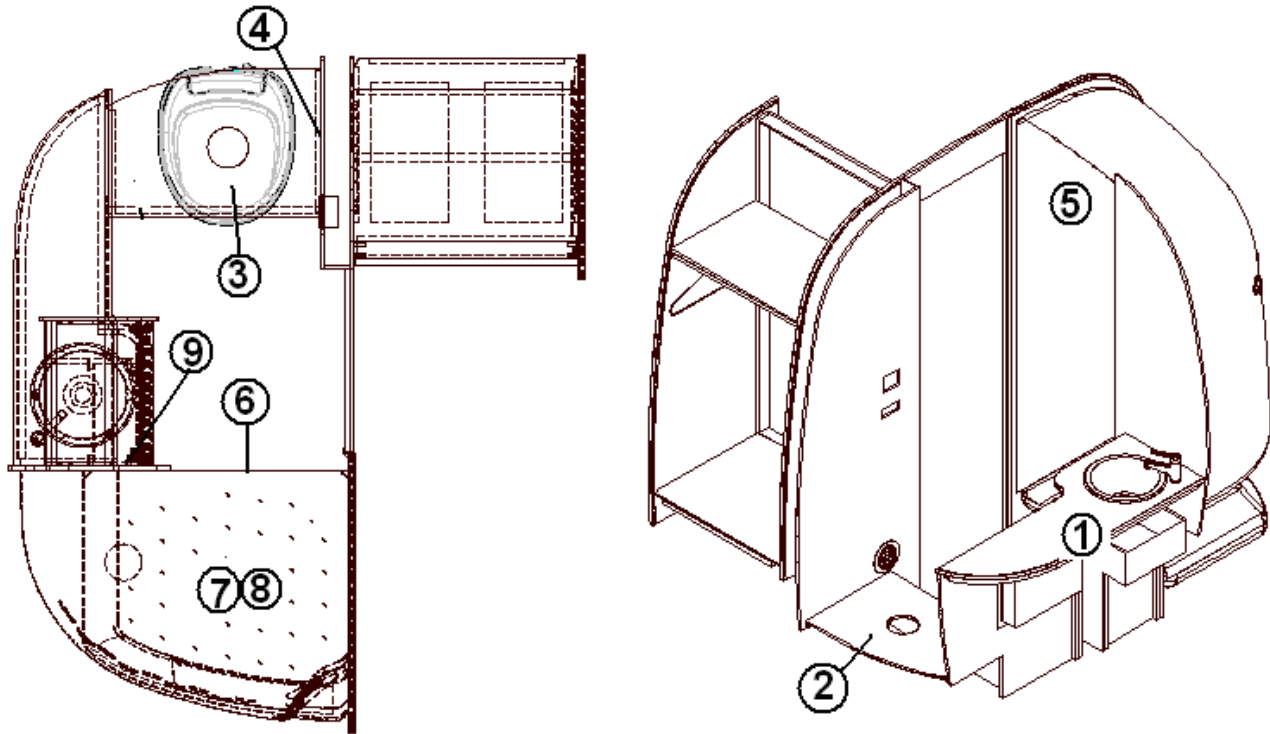

2015 SPORT FURNITURE, LAVATORY

Bath Module, 22FB

1. 967255	Lavatory Assembly
2. 967254	Stand, Toilet
3. 690495-02	Toilet, Thetford Aquamagic V, white
4. 382098	Handle, 14.25", Glass Chrome (Towel Bar)
5. 203615	Shower Assembly
6. 703725	Door, Shower
7. 967113	Shower Stand
8. 967114	Shower Seat Support
9. 371423-02	Mirror, Wall Mount, Nickel