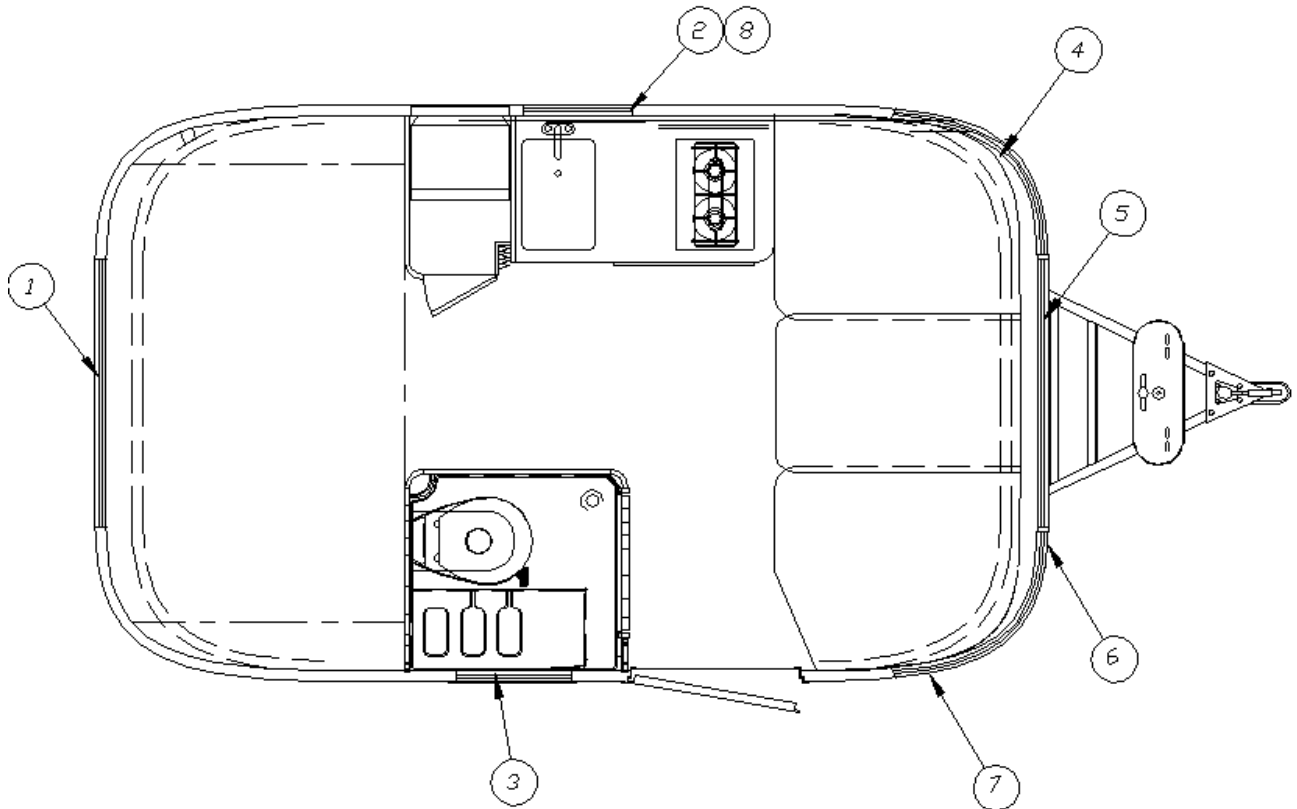

2015 SPORT DRAPES/BLINDS

Drapes/Blinds 16'

1. 998171-09	Curtain Assembly, 28.5" X 25.5"
2. 703191-04	Blind, Mini, Metal, 21" X 23", Aluminum
3. 703445-05	Shade, Pull, 21.00W X 34.00L, White
4. 998144-11	Drape, RS Side Panel, 40" X 25.5"
5. 998144-12	Drape, RS Front Panel, 23" X 25.5"
6. 998144-10	Drape, CS Front Panel, 23" X 25.5"
7. 998144-09	Drape, CS Side Panel 40" X 25.5
8. 115425-05	Valance, 22.125", Aluminum
9. 702355-01	Shade, Pull, Michell, 20-1/8 X 30