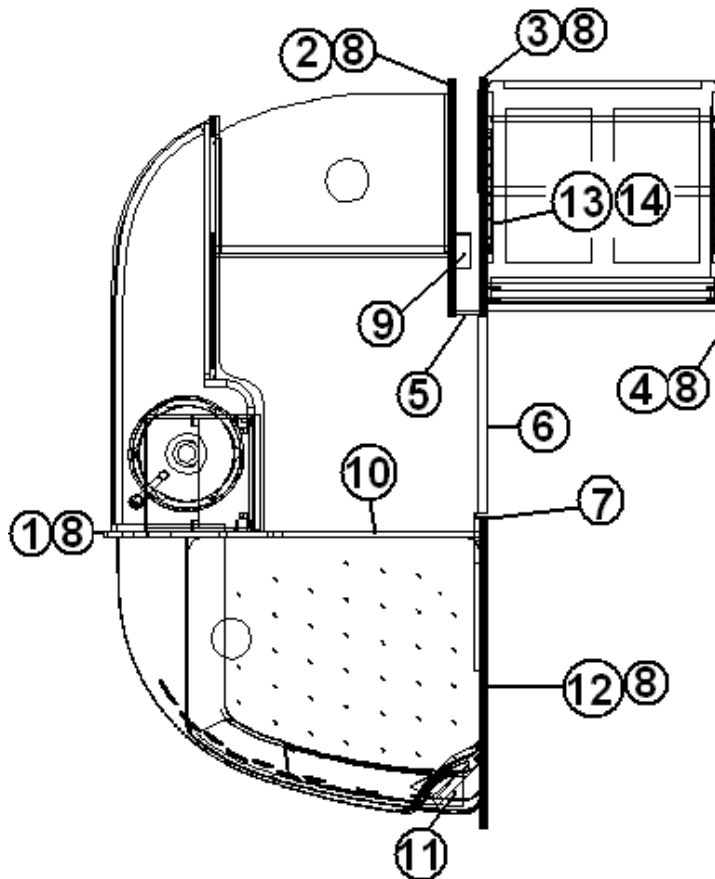

*Items are bonded together at the vendor before delivery.

2015 SPORT

FURNITURE, LAVATORY

Bath Panels, 22FB

- | | |
|-----------------|----------------------------------|
| 1. 111718-082 | Panel, Bath, 18.92 X 79.19 |
| 2. 111718-083 | Panel, Bath, 26.38 X 78.05 |
| 3. 111718-084 | Panel, Bath, 26.23 X 77.09 |
| 4. 111718-085 | Panel, Bath, 27.51 X 79.14 |
| 5. 111718-086 | Panel, Bath, 3.00 X 78.06 |
| 6. 967257 | Door, Bath 22" X 72" |
| 7. 801665-WH | Molding-L, Door Jamb |
| 8. 203138-01 | Extrusion, Plastic, 1/2", White |
| 9. 601244-02 | Register, Rotaire, 4", White |
| 10. 111718-0817 | Panel, Bath, 23.25 X 7.25 |
| 11. 111718-0822 | Panel, Bath, 5.5 X 5.5 |
| 12. 967273 | Sub Assembly, Forward Bath Panel |
| 13. 111718-0824 | Panel, Bath, 5.50 X 5.50 |
| 14. 111718-0825 | Panel, Bath, 9.50 X 9.50 |
| 382063 | Clothesline, Retractable |