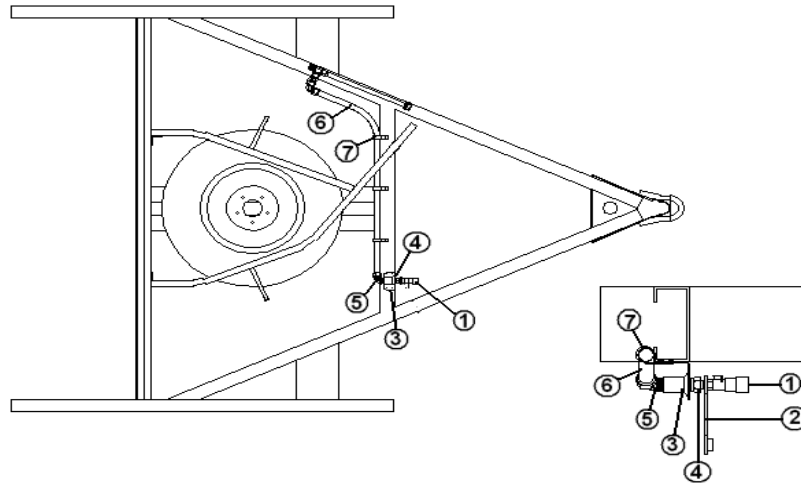

2015 SPORT

PLUMBING, LPG SYSTEM

Propane Port, Exterior

112008
*112008-01

Exterior Propane Port
Exterior Propane Port, 16'

1. 602109-01	Coupler, Quick Disconnect
2. 602109-03	LP dust plug port
3. 454901	Bracket – LP Quick Disconnect Port
4. 602286	Nipple, 1/2" MNPT – 1/4" MNPT
5. 602313	Fitting 1/2" MPT X 1/2" FLR 90 Degree
6. 602315	LP Hose 1/2" FLR SWV 36.00"
602315-01	18" LP Hose.
7. 340085-07	Clamp, Loop, Steel W/Rub 1"
8. 201267-11	Conduit Convoluted 1.00" Dia
386250	Label-LPG Service Port

*112008-01 replace 602315 with 602315-01