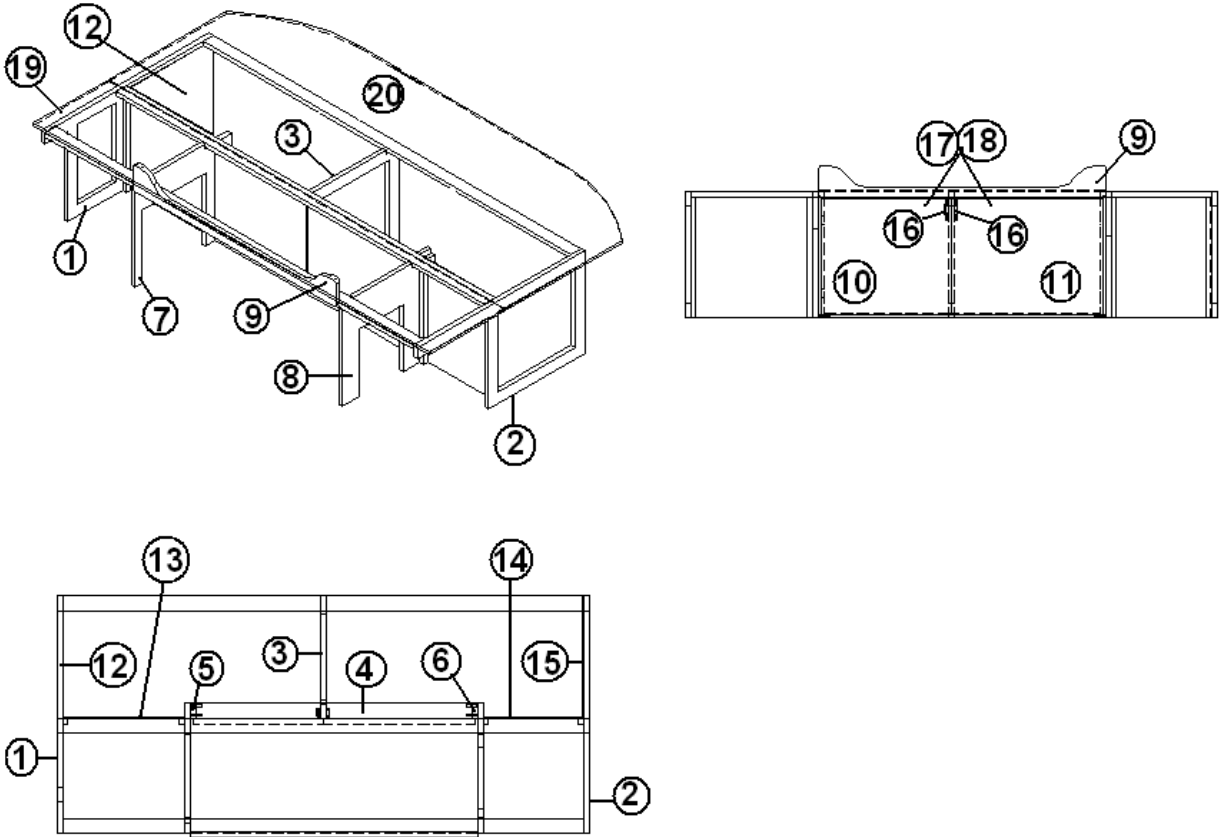

2015 SPORT FURNITURE, BEDROOM

Bed, 16'

Parts Listed on Next Page