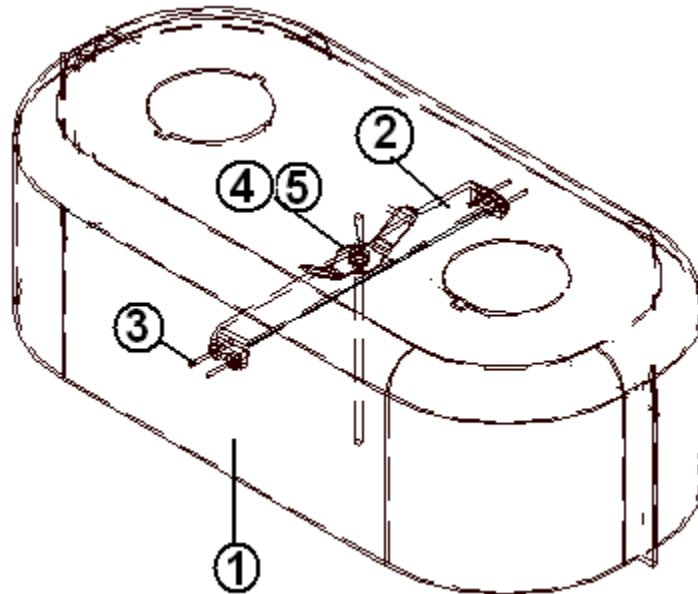

2015 SPORT PLUMBING, LPG SYSTEM

Gas Bottle Cover, 22FB

1. 203732	Gas bottle cover
2. 454645	Bracket, LP cover
3. 330034-100	AD 68 Pop rivet
4. 381814	Nut, wing, 5/16"
5. 381613	LP wing handle