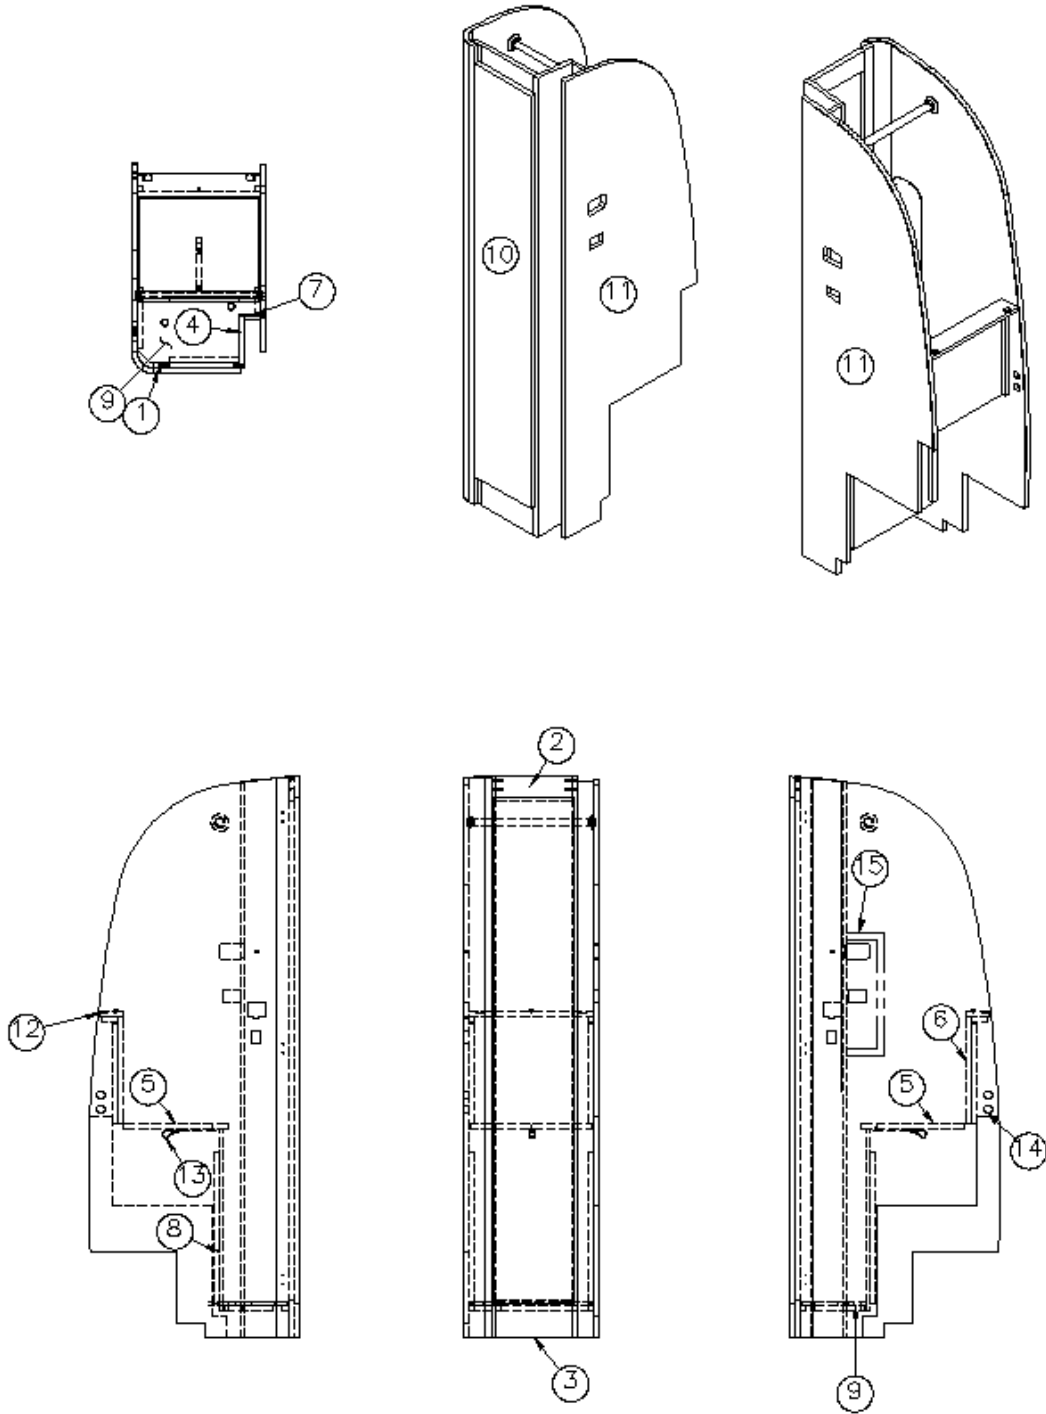

2015 SPORT FURNITURE, BEDROOM

Wardrobe, 16', Roadside

Parts Listed on Next Page