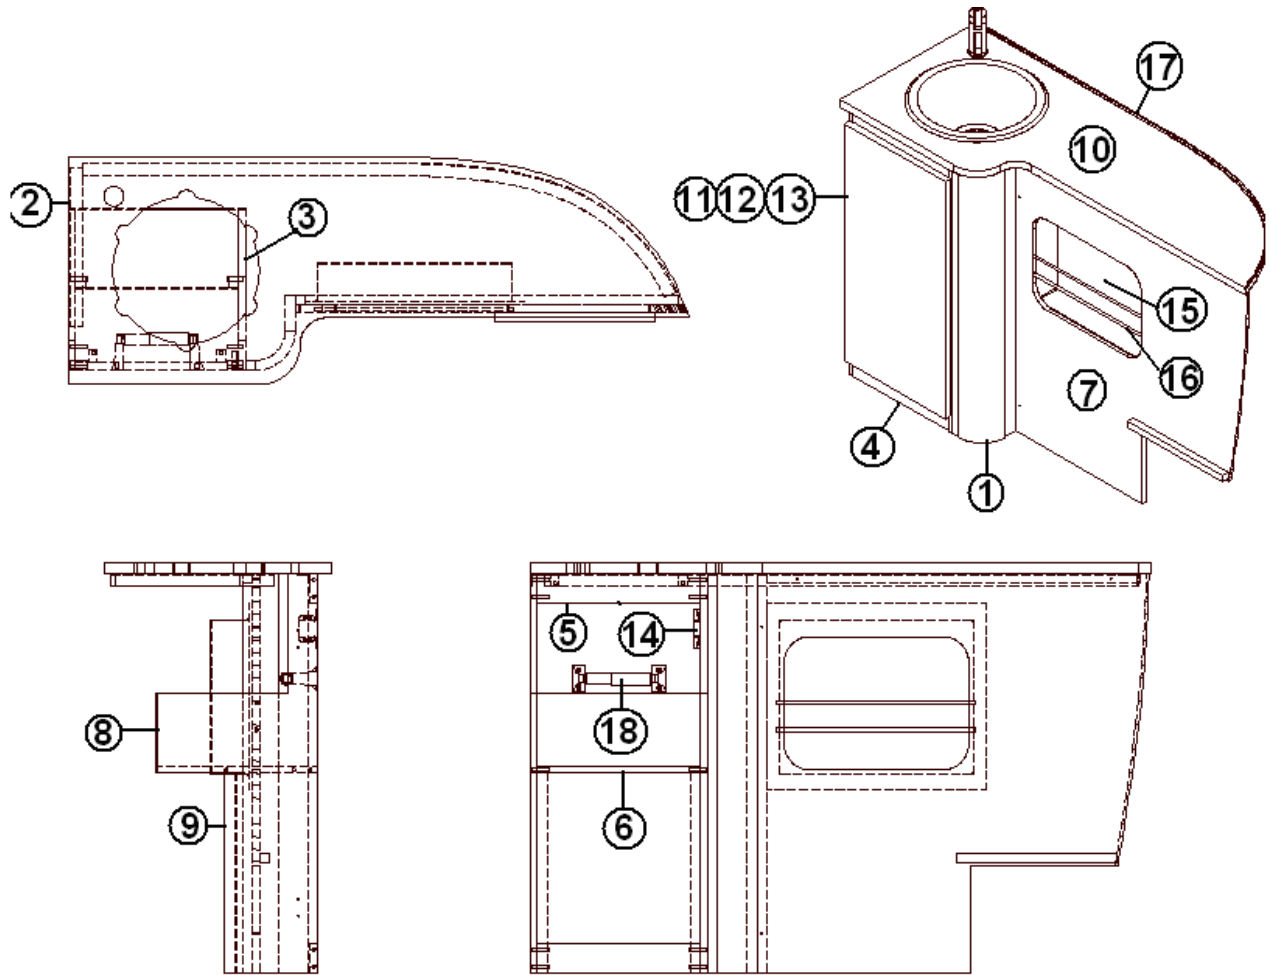

2015 SPORT FURNITURE, LAVATORY

Lavatory Cabinet, 22FB

Parts Listed on Next Page