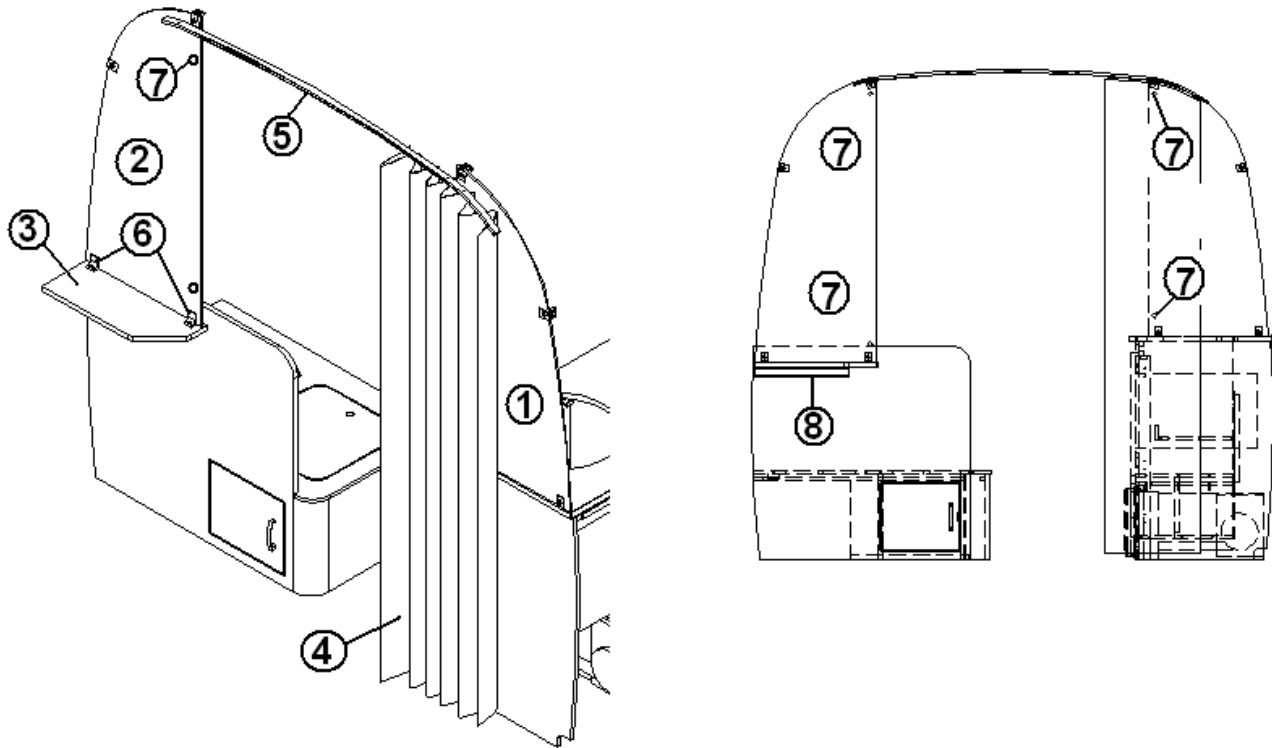

2015 SPORT

FURNITURE, BEDROOM

Privacy Panels, Curtain, 22FB

1. 203658	Panel, Privacy, RS
2. 203659	Panel, Privacy, CS
3. 967452	Shelf, Bedroom
4. 703801	Curtain, Dividing, 51" X 76"
5. 381563-01	Foldette Door Track, straight, 60" Gray
6. 381782	Pull, Glass Door, Chrome Plated
7. 700822	Hook, Velcro, Circle, Adhesive
8. 115455	Angle, Aluminum, .25 X 1.5 X 2.5 X 300"