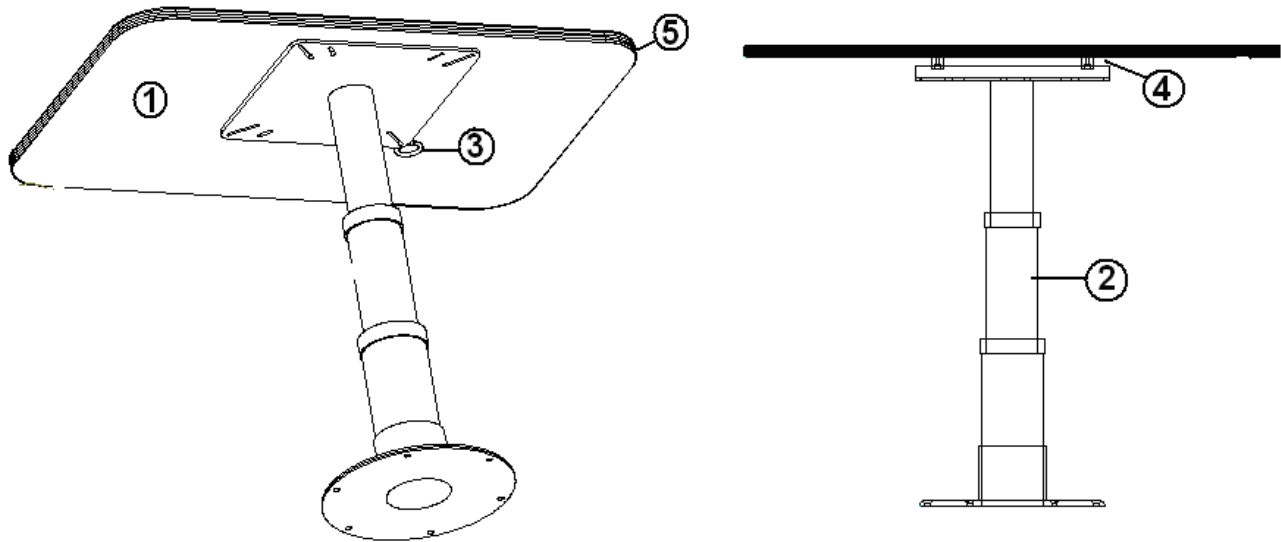

2015 SPORT FURNITURE, GALLEY

Dinette Table, 22FB

967484

Dinette Table

1. 967484-1
2. 382073-01
3. 381109-01
4. 381400-01
5. 115472

Dinette Table Top,34.75 X 21.88
Bracket, Pedestal Table
Bunk Latch, W/Flat U Strike
Drawer Slide, 12"
Trim, Aluminum Counter Top