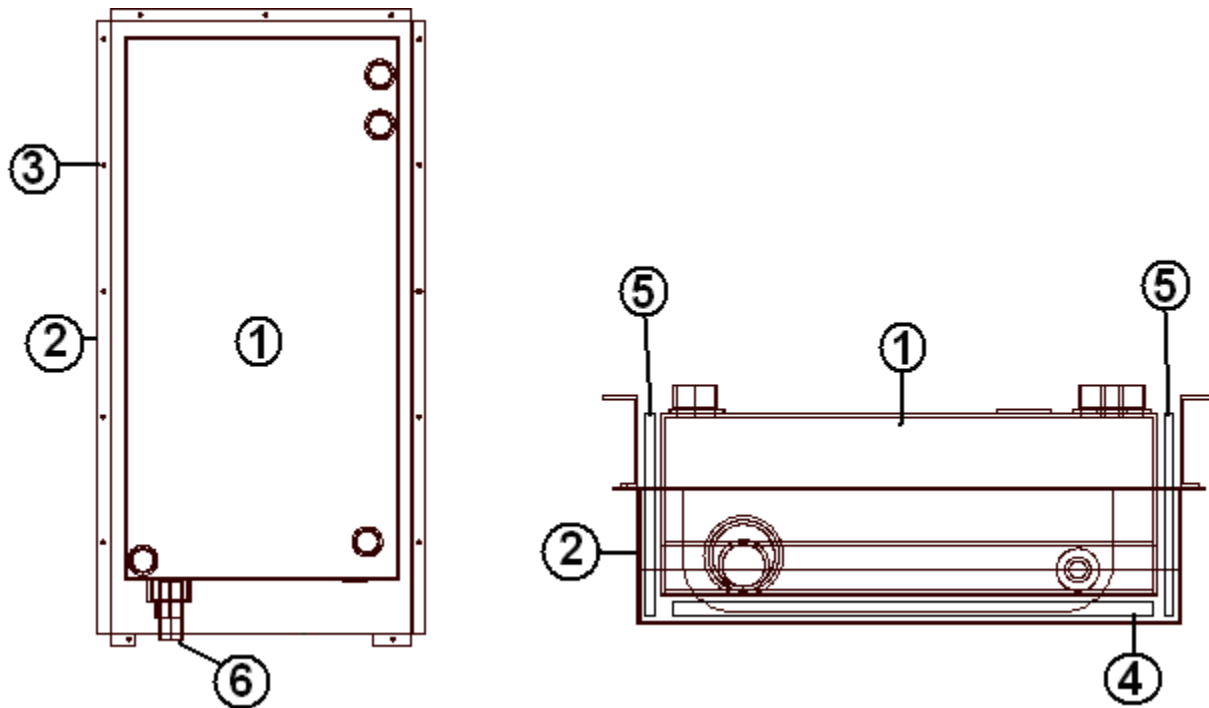

2015 SPORT

PLUMBING, DRAIN

Grey Tank, 22FB

1. 602166 2. 602167 3. 345074-05 4. 200507 5. 200152 6. 601160-02	- Tank, Gray, Holding, 24 Gallon - Pan, Gray Tank - Screw 5/16-18 X 7/8, Hex Washer - Styrofoam, 1" X 25" X 55", Water Tight - Styrofoam, 1/2" X 6" X 42" - Pipe, ABS DVW, 1-1/2" - Strap, Black Tank Forward - Strap, Black Tank Aft