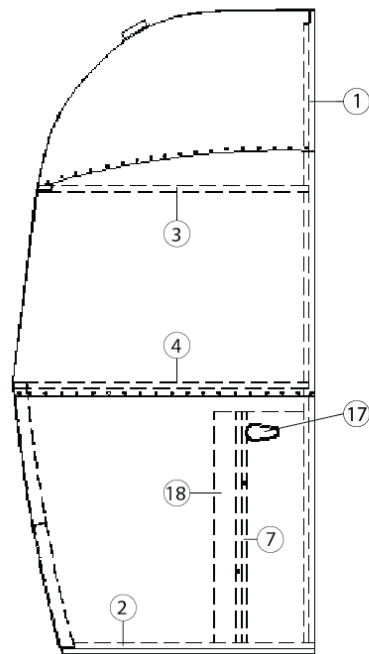

2015 SPORT EXTERIOR BODY

End Shell, Aft, 22FB

Parts Listed on Next Page