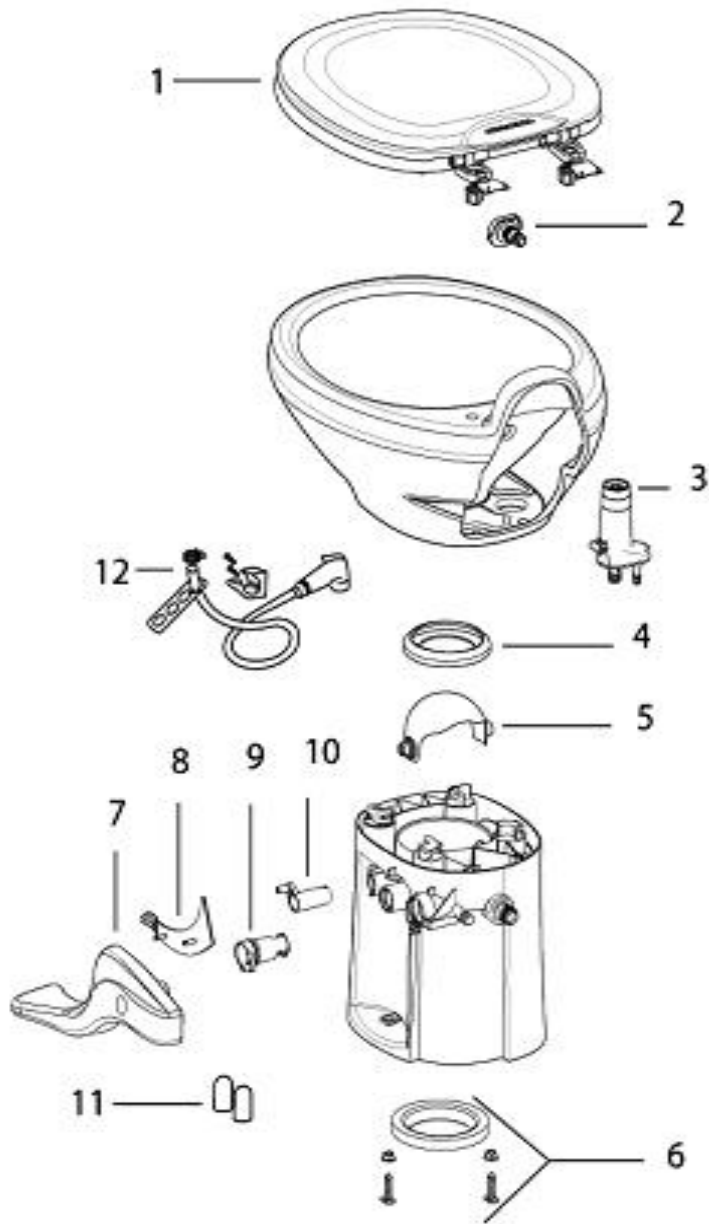

2015 SPORT PLUMBING, TOILET

Toilet, 16'

Parts Listed on Next Page