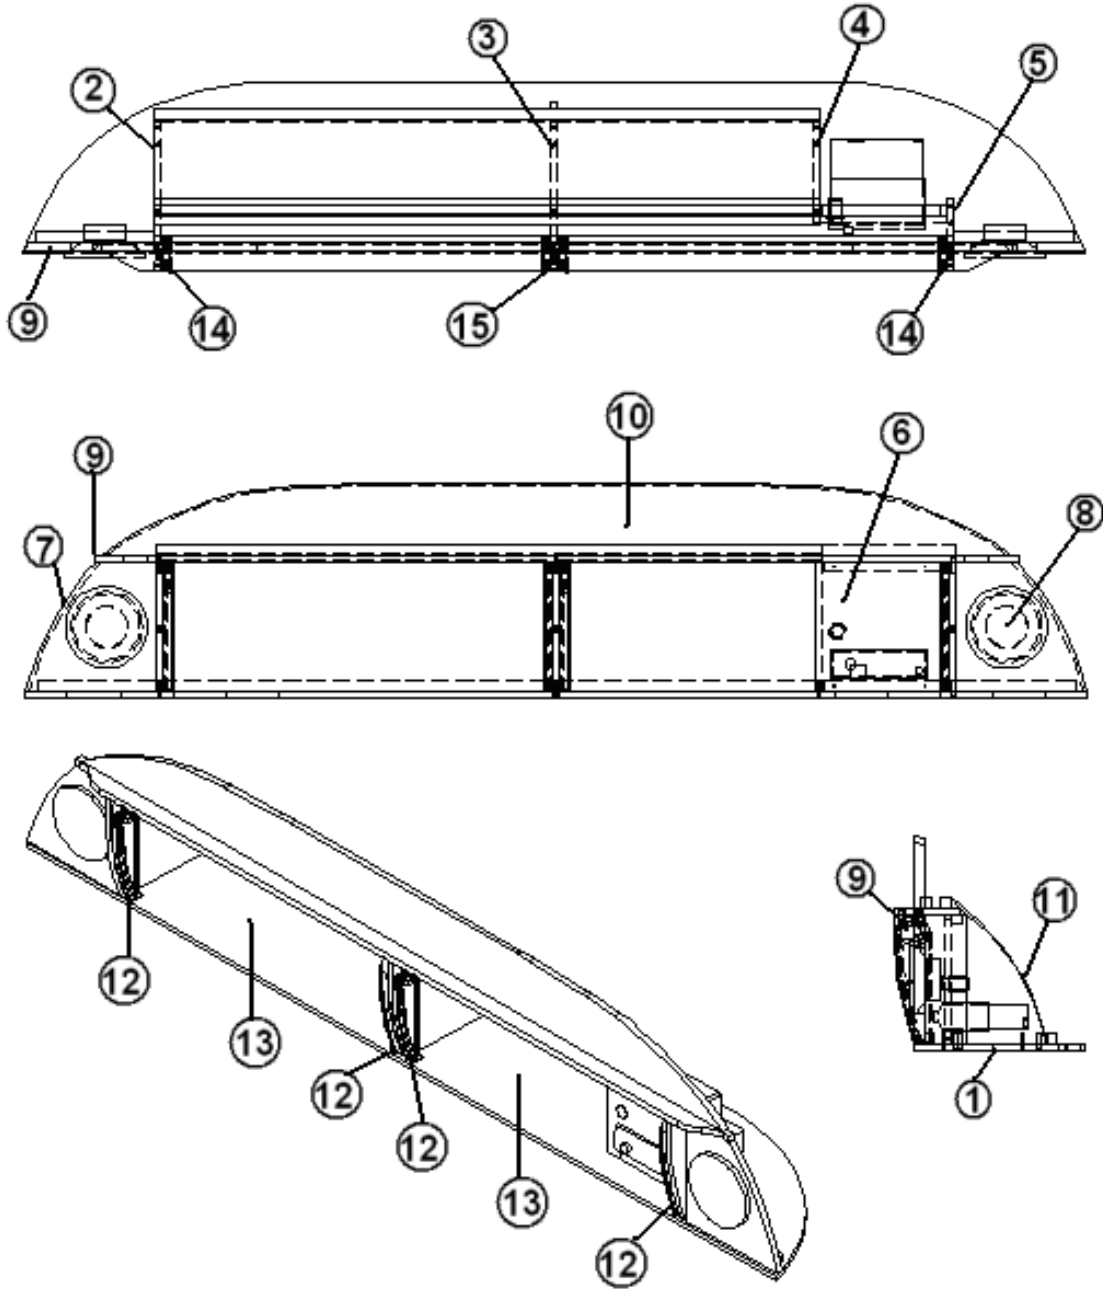

2015 SPORT FURNITURE, LOUNGE

Liner Locker Assy., Front, 16'

Parts Listed on Next Page