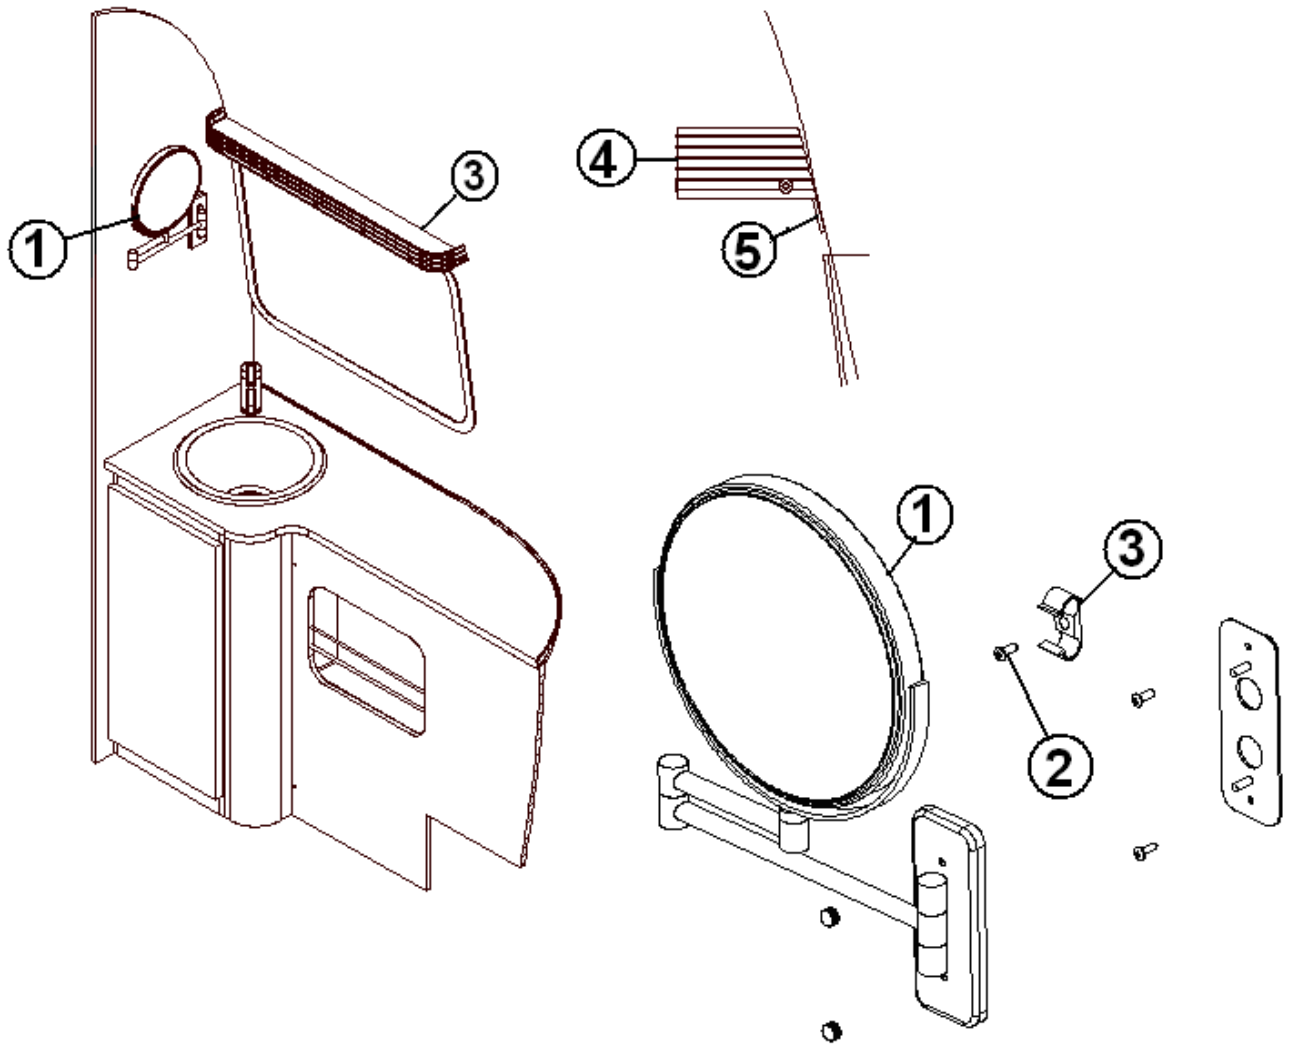

2015 SPORT FURNITURE, LAVATORY

Lavatory Mirror/Rear Bath Shelf, 22FB

1. 371423-02	Mirror, Wall Mount Nickel
2. 320035	Screw 8 X 1/2 PH Type A Phil WD
3. 371423-01	Retainer Clip, 1 7/8" Long
4. 967135	Shelf - Rear Bath
5. 115394	Angle, Rear Bath Shelf