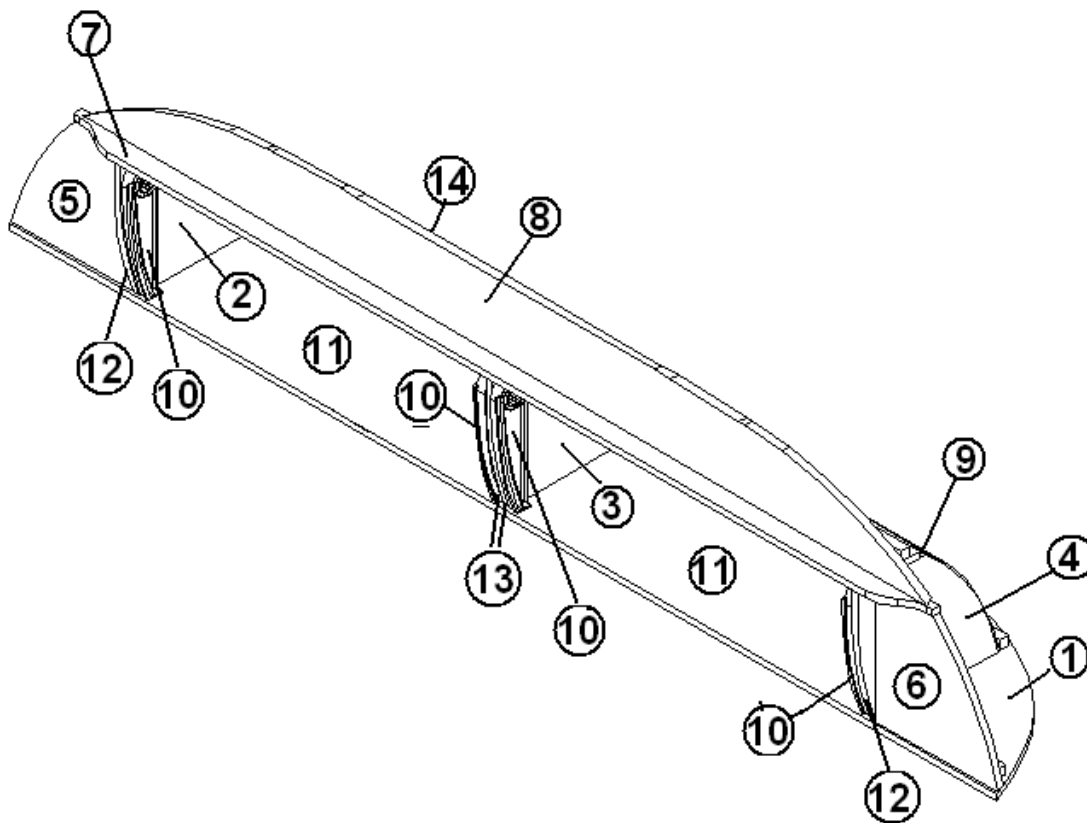

2015 SPORT

FURNITURE, BEDROOM

Roof Locker, 16'

967499-08

Locker Assy., Rear

1. 967499-081	Panel, R/L 13 X 80.57
2. 967499-082	Panel, R/L 11.46 X 9.81
3. 967499-083	Panel, R/L 11.21 X 9.81
4. 967499-084	Panel, R/L 11.46 X 9.91
5. 967499-085	Panel, R/L 9.94 X 9.81
6. 967499-086	Panel, R/L 9.94 X 9.81
7. 967499-087	Panel, R/L 5 X 70.09
8. 967499-088	Panel, R/L 5.5 X 69
9. 967499-089	Panel, R/L 13.5 X 60.70
10. 201164-02	Spirals, R/L, Platinum, LH/RH
11. 967104-07	Door, Tambour, 9.88 X 29.13
12. 115382-01	Trim, Aluminum, .6.88 X 10.00
13. 115382-02	Trim, Aluminum, 1.88 X 10.00
14. 201673	Reverse Cove Molding, White, Plastic
101265-01	Extrusion, Black, Door Handle
201163-01	End Cap, Black Handle, (Pair)