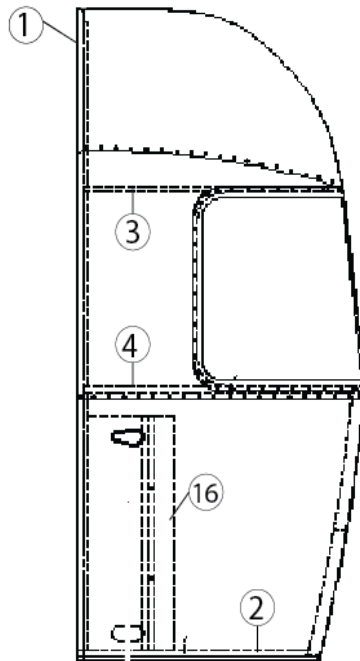

2015 SPORT EXTERIOR BODY

End Shell, Front, 16'

Parts Listed on Next Page