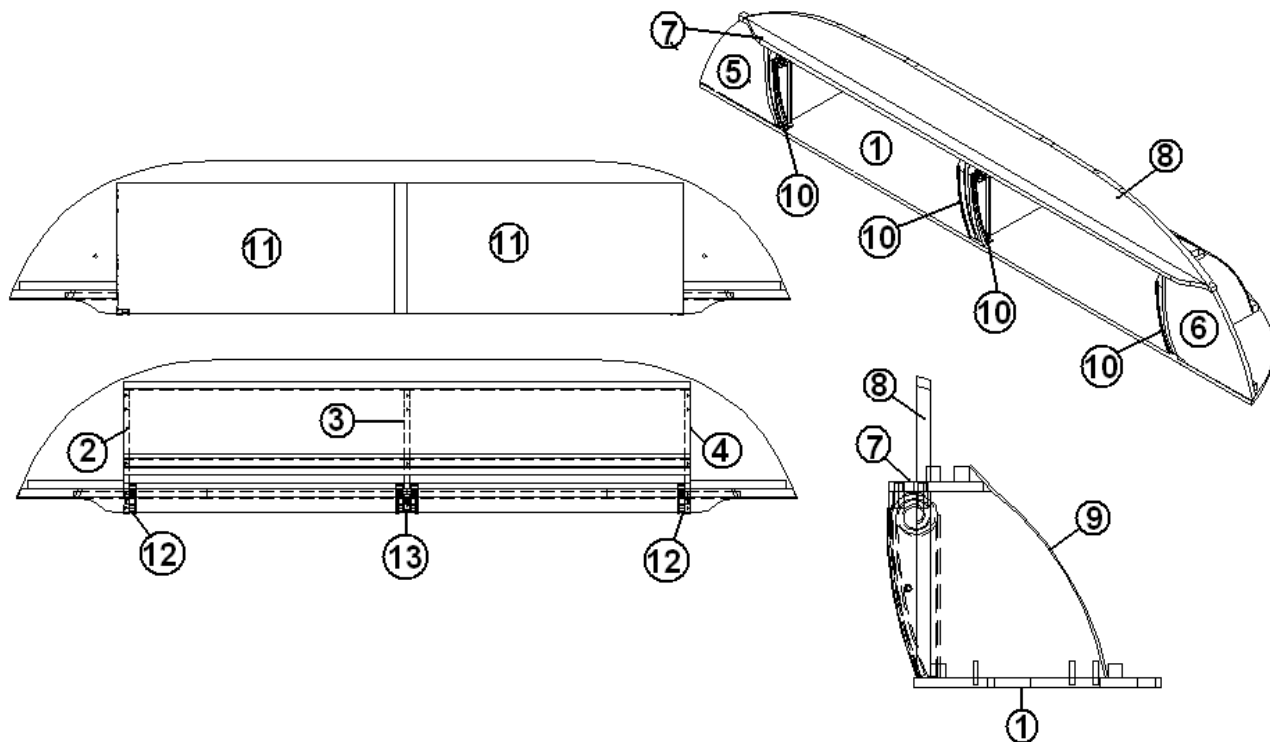

2015 SPORT

FURNITURE, BEDROOM

Roof Locker, Front, 22FB

967435

Roof Locker, Front

1. 967435-1	Panel, Front Roof Locker, 13.00 X 72.87
2. 967435-2	Panel, Front Roof Locker, 9.46 X 9.81
3. 967435-3	Panel, Front Roof Locker, 9.21 X 9.81
4. 967435-4	Panel, Front Roof Locker, 9.46 X 9.81
5. 967435-5	Panel, Front Roof Locker, 9.94 X 9.81
6. 967435-6	Panel, Front Roof Locker, 9.94 X 9.81
7. 967435-7	Panel, Front Roof Locker, 5.00 X 62.39
8. 967435-8	Panel, Front Roof Locker, 5.50 X 61.30
9. 967435-9	Panel, Front Roof Locker, 13.50 X 42.80
10. 201164-02	Spirals, R/L, Platinum, LH/RH
11. 967104-01	Door, Tambour, 9.88 X 25.25
12. 115382-01	Trim, Aluminum, Roof Locker, 6.88 X 10.00
13. 115382-02	Trim, Aluminum, Roof Locker, 1.88 X 10.00