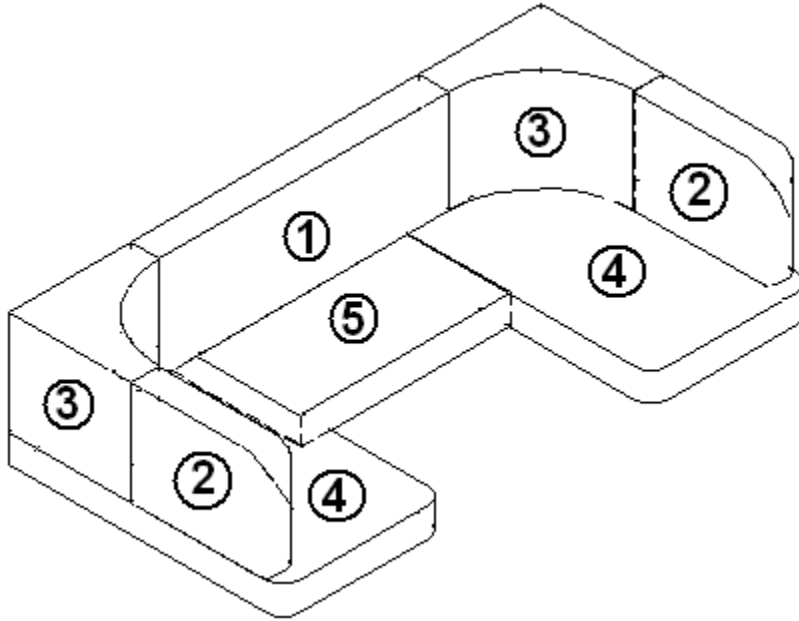

2015 SPORT

UPHOLSTERY/FOAM/MATTRESS

Dinette Seat Foam/Covers, 22FB

703802

Foam Kit, Complete

1. 998204-01	Seat Cover, Middle Back Rest
703802-01	Foam, Middle Back Rest
2. 998204-02	Seat Cover, Side Back Rest
703802-02	Foam, Side Back Rest
3. 998204-03	Seat Cover, Corner Back Rest
703802-03	Foam, Corner Back Rest
4. 998204-04	Seat Cover, Seat Bottom
703802-04	Foam, Seat Bottom
5. 998204-05	Seat Cover, Center Seat Back
703802-05	Foam, Center Seat Back