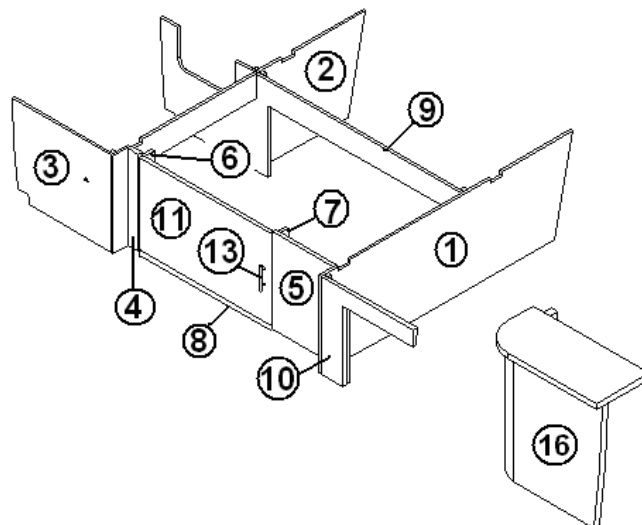

2015 SPORT

FURNITURE, BEDROOM

Bed, 22FB

967436

Bed Assy.

1. 967436-1	Panel, BED, 17.50 X 52.29
2. 967436-2	Panel, BED, 17.50 X 52.53
3. 967436-3	Panel, BED, 20.38 X 17.50
4. 967436-4	Panel, BED, 2.25 X 17.50
5. 967436-5	Panel, BED, 12.63 X 17.50
6. 967436-6	Panel, BED, 2.25 X 16.75
7. 967436-7	Panel, BED, 2.25 X 16.75
8. 967436-8	Panel, BED, 2.25 X 27.00
9. 967436-9	Panel, BED, 17.50 X 62.69
10. 967436-10	Panel, BED, 19.14 X 17.50
11. 967436-11	Door, BED, 27.63 X 16.50
12. 967436-12A	Bed Top
967436-12B	Bed Top
967436-12C	Bed Top Door
13. 382044	Handle, Brushed Nickel
14. 381607-11	Hinge Assy.
15. 381228-02	Catch, Grabber Door
16. 967451	Bed Closeout