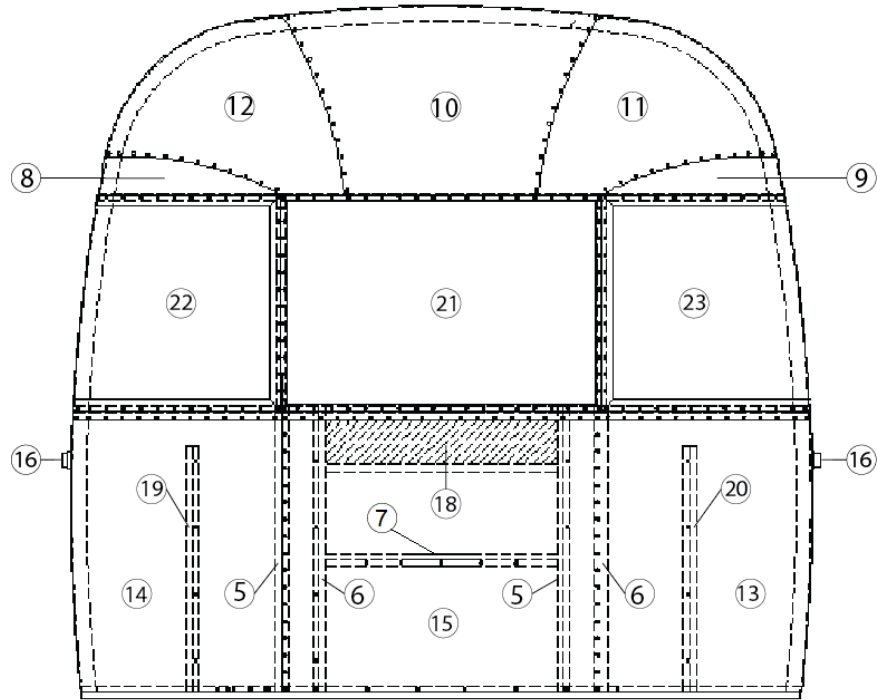

2015 SPORT EXTERIOR BODY

End Shell, Front, 22FB

Parts Listed on Next Page