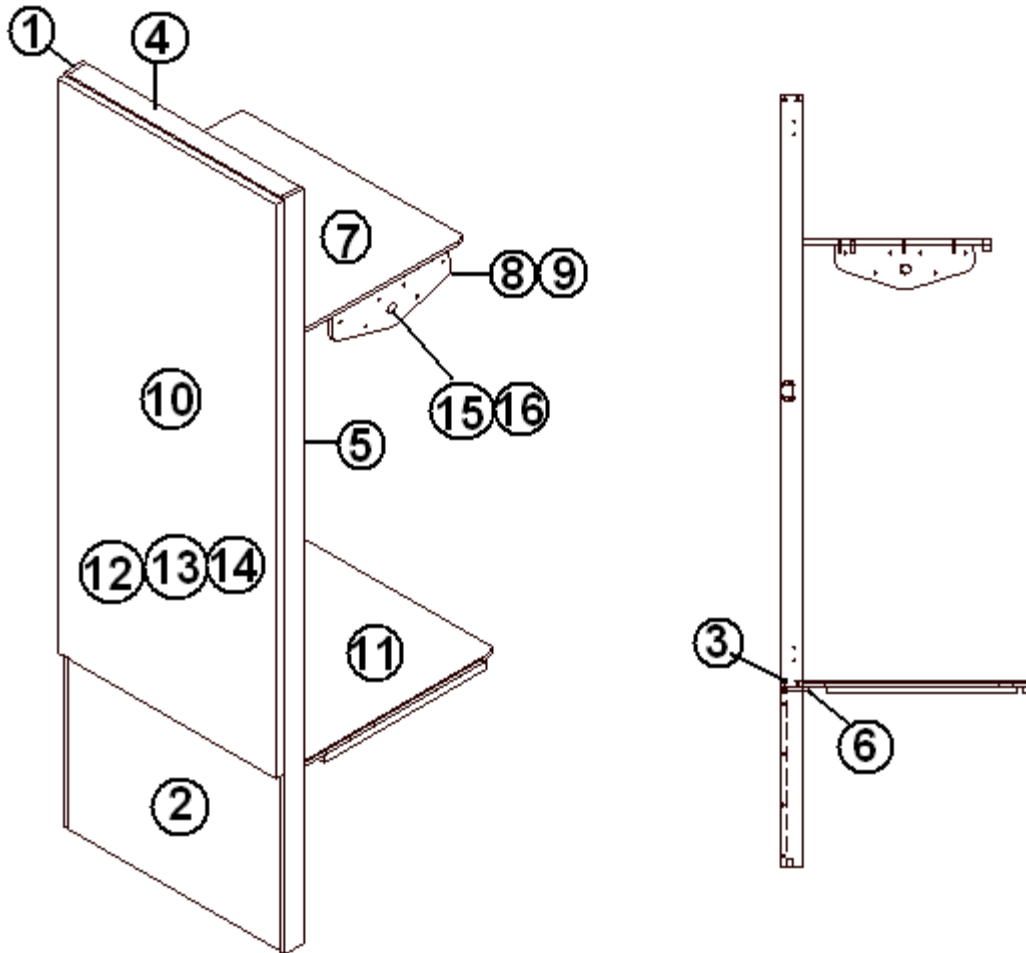

2015 SPORT
FURNITURE, GALLEY

Roof Locker Radio Shelf, 22FB

1. 967434
967434-1

Shelf, Stereo
Shelf, Stereo w/USB Port

2015 SPORT
FURNITURE, GALLEY

Storage Cabinet, Roadside, 22FB

Parts Listed on Next Page

2015 SPORT