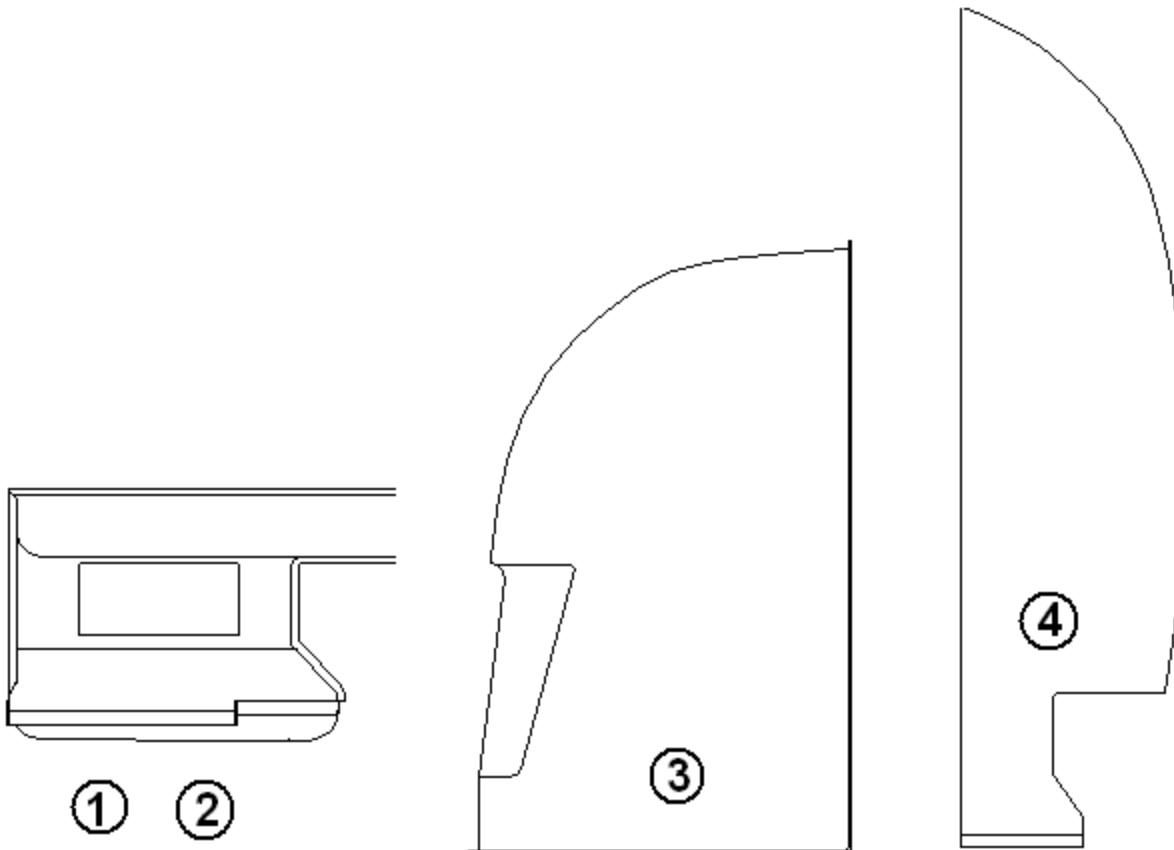

2015 SPORT
FURNITURE, LAVATORY

Shower Assembly, 22FB

203615

Shower Assembly

1. *203692	Shower base assembly
*203615-02	Shower base assembly
2. 203615-03	Shower surround
3. 203615-04	Shower panel

*Items are bonded together at the vendor before delivery.