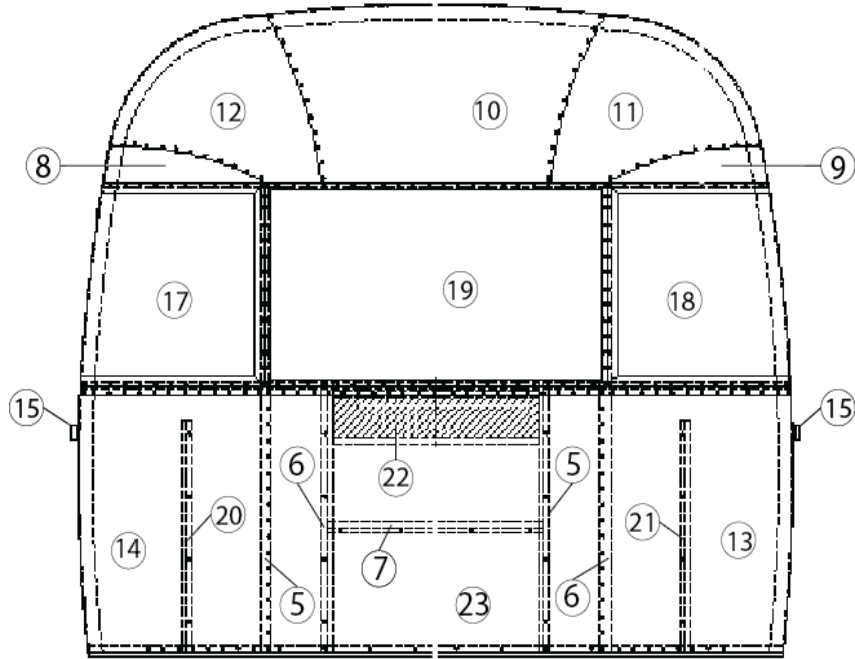

*512860 Replaced 512227 on 10/01/2014 except for 3 lights on shell top

2015 SPORT EXTERIOR BODY

End Shell, Front, 16'

Parts Listed on Next Page

2015 SPORT

EXTERIOR BODY

End Shell, Front, 16'

922626-01	Front End Shell
1. 114994	Weldment, end bow, NB
2. 104463	Floor bow, captive extrusion
3. 115480	Upper, window bow
4. 104343	Lower, window bow
5. 114505-01	Support, lower end shell, left-hand
6. 114505-02	Brace, vertical rear
7. 104408	Rib bow
8. 114888	Segment, center left, bright
9. 114889	Segment, center right, bright
10. 114892	Segment, #25, NB, bright
11. 114890	Segment, #26, bright
12. 114891	Segment, #27, bright
13. 114894	Segment, #28, bright
14. 114895	Segment, #29, bright
15. *512859	Clearance LED light, amber
16. 114849-03	Aluminum sheet, 060 x 12.00" x 29.00"
17. 372089-101	CS front panoramic window
18. 372088-101	RS front panoramic window
19. 371328	Front window, complete assembly
20. 101315-01	Brace, vertical, rear, LH
21. 101315-02	Brace, vertical, rear, RH
22. 453629	Hat section, 27.25" long
23. 114880-307	Aluminum sheet, .040" x 5" x 307", "cut down to size and hole punched"