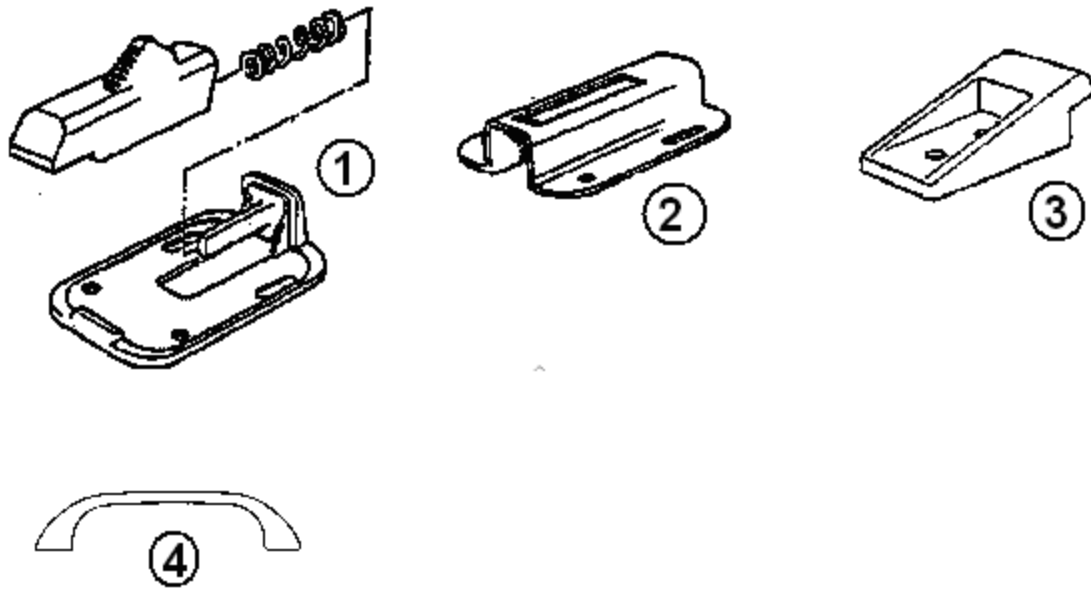

2015 SPORT HARDWARE

Exterior Latches/Locks

1. 380291	Main door holdback, (use w/housing # 380290)
2. 380290	Latch housing, holdback
3. 201056	Catch, main door
4. 380004	Handle, screen door