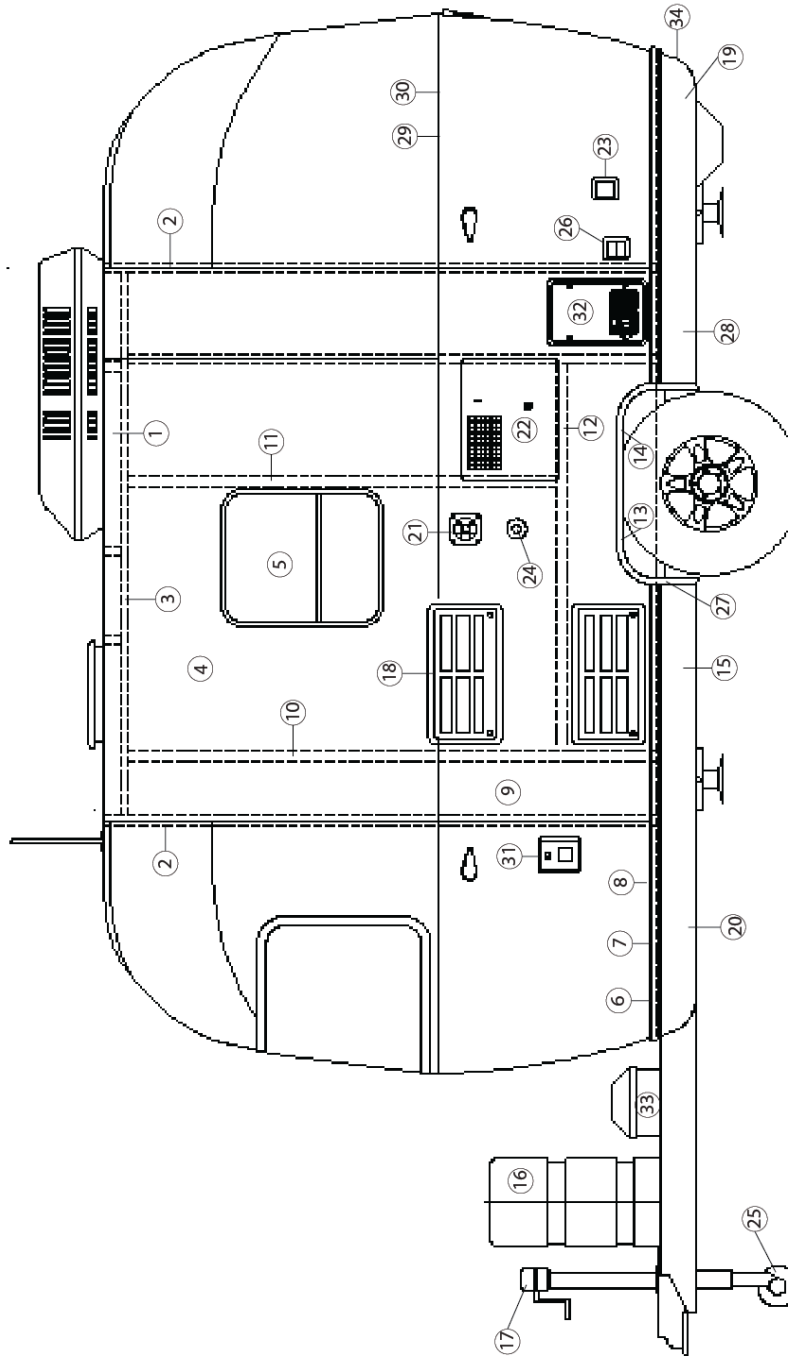

2015 SPORT EXTERIOR BODY

Wall, Roadside, 16'

Parts Listed on Next Page