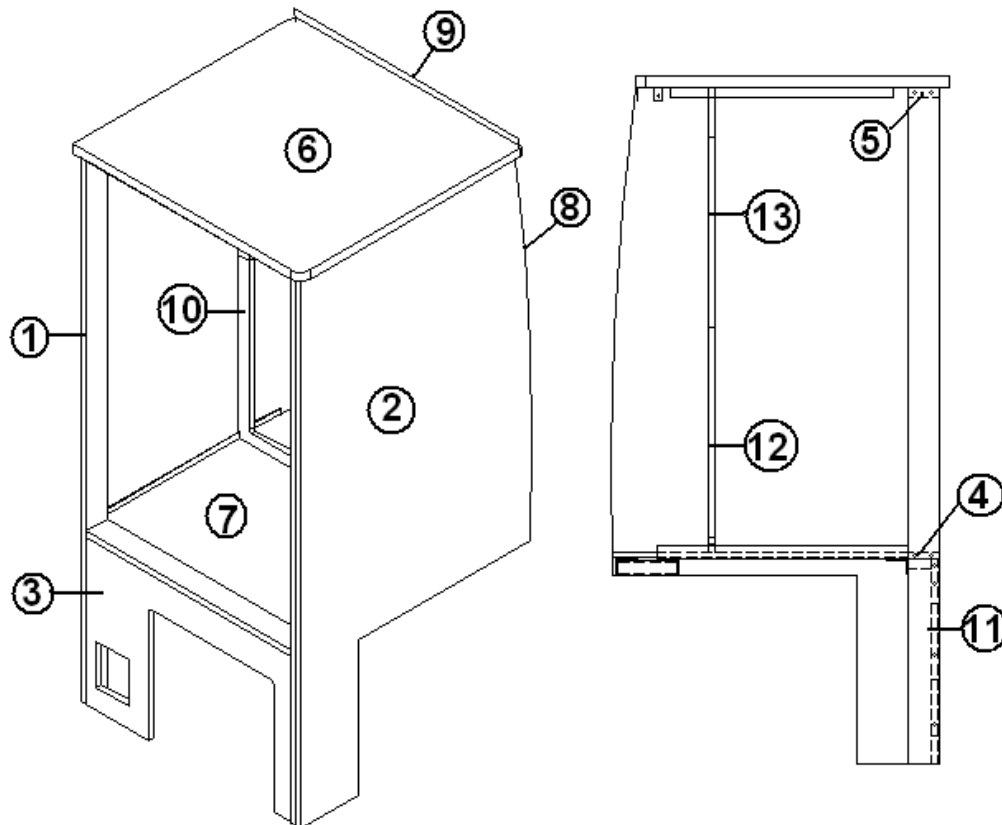

2015 SPORT

FURNITURE, GALLEY

Refrigerator Cabinet, 22FB

967441

Cabinet, Refrigerator

1. 967441-1	Panel, Refer Cabinet, 23.51 X 48.38
2. 967441-2	Panel, Refer Cabinet, 23.5 X 48.38
3. 967441-3	Panel, Refer Cabinet, 21 X 14.62
4. 967441-4	Panel, Refer Cabinet, 2.25 X 21.00
5. 967441-5	Panel, Refer Cabinet, 2.25 X 21.00
6. 967441-6	Panel, Refer Cabinet, 22.75 X 22.46
7. 967442	Refrigerator Stand
8. 203138-01	Extrusion, Plastic Wall, White
9. 114812	Aluminum Angle, 1.00 X 1.00
10. 967441-19	Panel, Refer Cabinet, 2.25 X 48.38
11. 967441-20	Panel, Refer Cabinet, 1.69 X 20.75
12. 967441-21	Panel, Refer Cabinet, 1.75 X 16.00
13. 967441-22	Panel, Refer Cabinet, 21.75 X 17.25