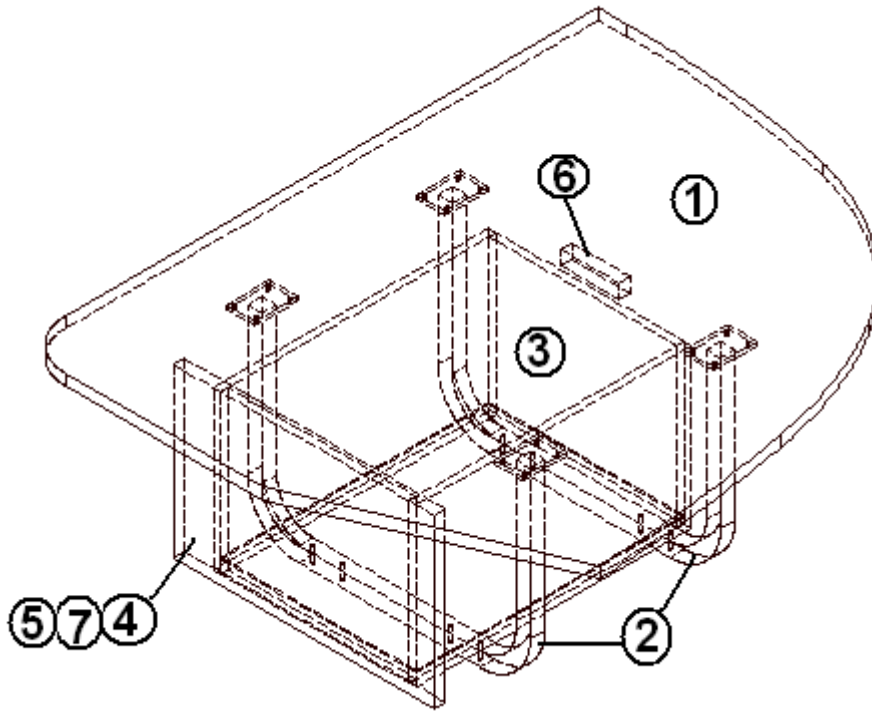

2015 SPORT

FURNITURE, LOUNGE

Dinette Seat, 16' Curbside

966961-08

Seat Assy., CS Dinette

1. 966961-081

Panel, 33.38 X 40.19

2. 454177

Leg, Dinette Aluminum

3. 964909-11

Drawer Box Assy, 10" X 14.00 X 19

4. 966961-084

Panel, 18 X 11.5

5. 381833-01

Drawer Slide, Under Shelf 18"PR

6. 800581-01

Lumber, Oak, 13/16 X 1.5

7. 381074

Catch Bull Dog