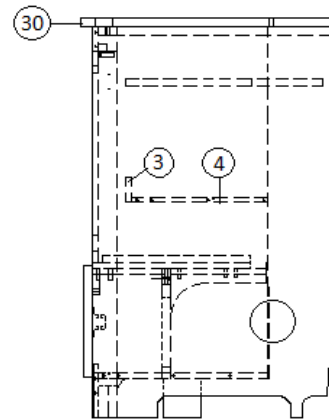

2015 SPORT FURNITURE, GALLEY

Galley, 22FB

Parts Listed on Next Page