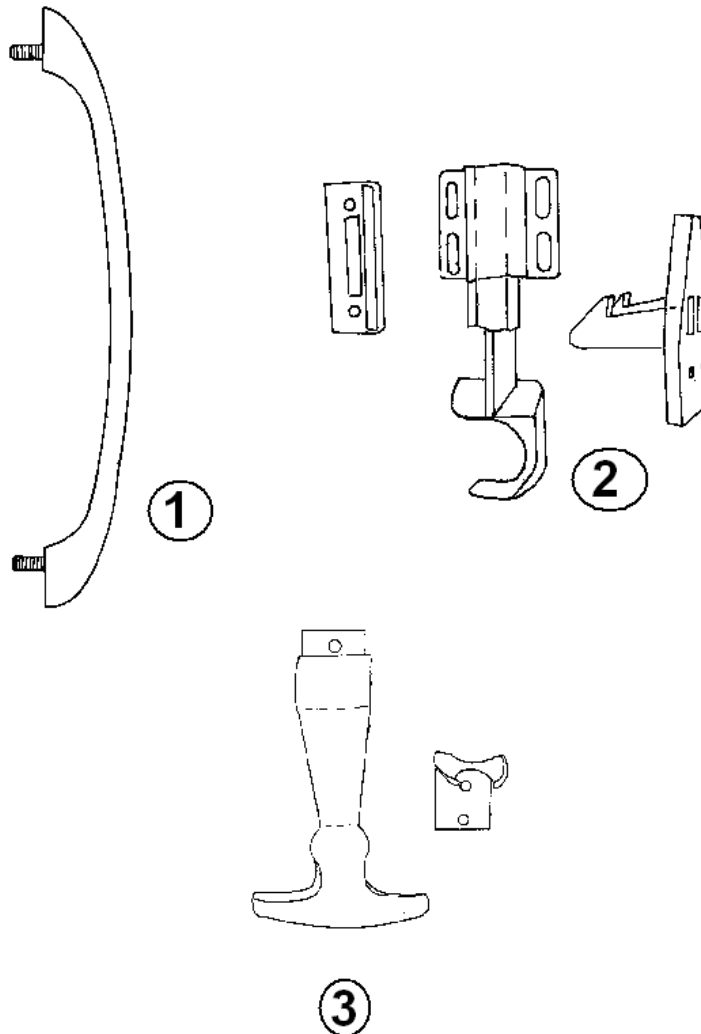

2015 SPORT HARDWARE

Exterior Latches/Locks

1. 101171
  382074
2. 381454
3. 381021-01

Grab handle, main door
Gasket, grab handle, main door
Latch, screen door, Bullet
Rubber T handle, 90 degree bracket