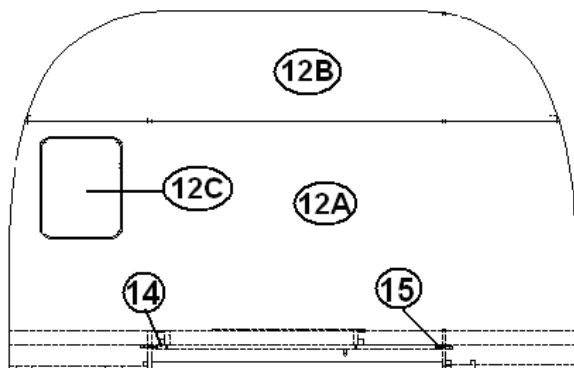

2015 SPORT

FURNITURE, BEDROOM

Bed, 22FB

967436

Bed Assy.

1. 967436-1	Panel, BED, 17.50 X 52.29
2. 967436-2	Panel, BED, 17.50 X 52.53
3. 967436-3	Panel, BED, 20.38 X 17.50
4. 967436-4	Panel, BED, 2.25 X 17.50
5. 967436-5	Panel, BED, 12.63 X 17.50
6. 967436-6	Panel, BED, 2.25 X 16.75
7. 967436-7	Panel, BED, 2.25 X 16.75
8. 967436-8	Panel, BED, 2.25 X 27.00
9. 967436-9	Panel, BED, 17.50 X 62.69
10. 967436-10	Panel, BED, 19.14 X 17.50
11. 967436-11	Door, BED, 27.63 X 16.50
12. 967436-12A	Bed Top
967436-12B	Bed Top
967436-12C	Bed Top Door
13. 382044	Handle, Brushed Nickel
14. 381607-11	Hinge Assy.
15. 381228-02	Catch, Grabber Door
16. 967451	Bed Closeout