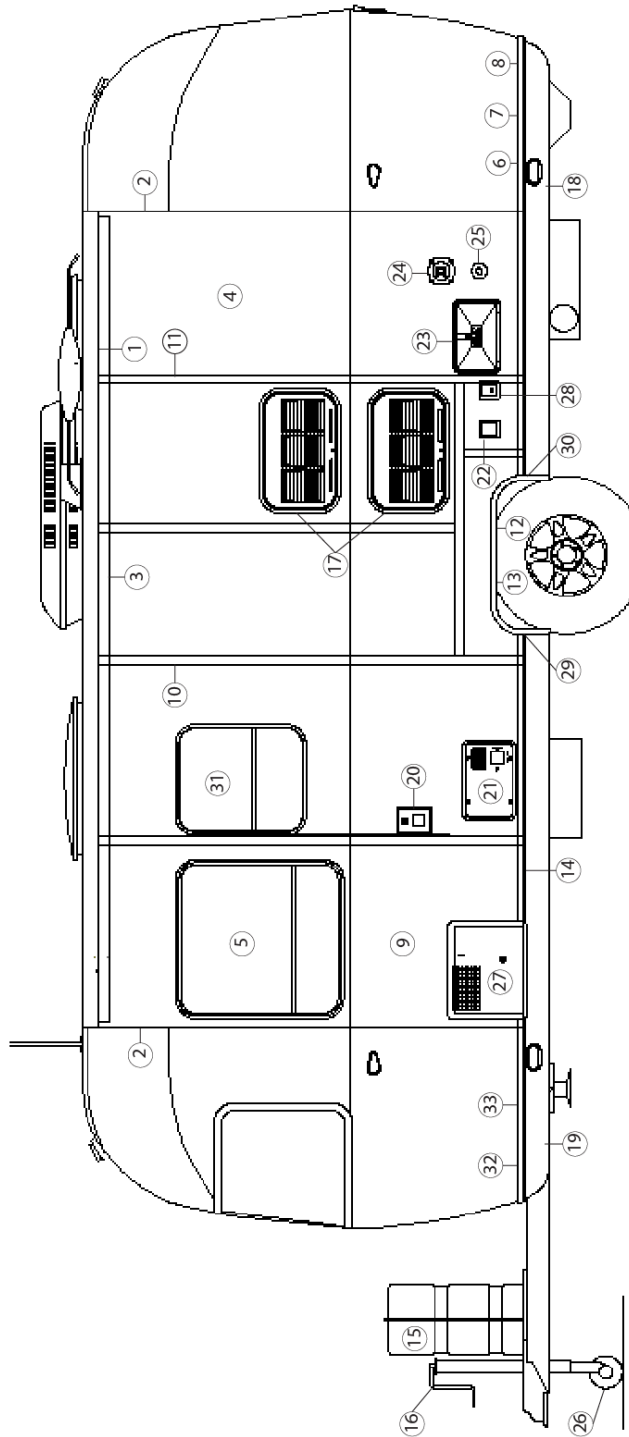

2015 SPORT EXTERIOR BODY

Wall, Roadside, 22FB

Parts Listed on Next Page