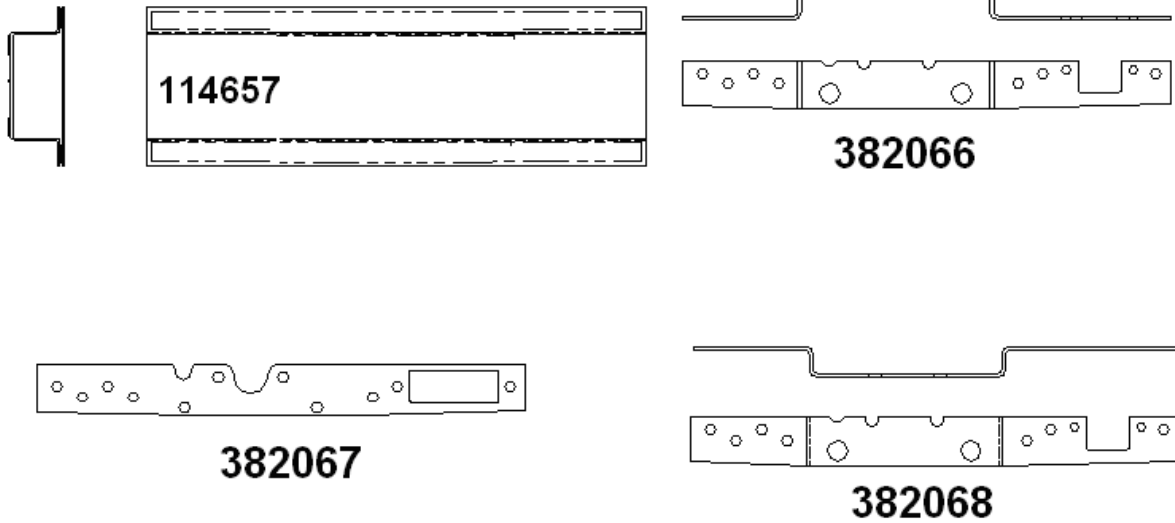

2015 SPORT HARDWARE

Main Door Latch Stiffener Plates

- 382069   Deadbolt assembly, round, Tri/mark
- 114657   Door hat section
- 382066   Inner reinforcement plate, LH hinged door
- 382067   Outer reinforcement plate, RH/LH hinged door
- 382068   Inner reinforcement plate, RH hinged door