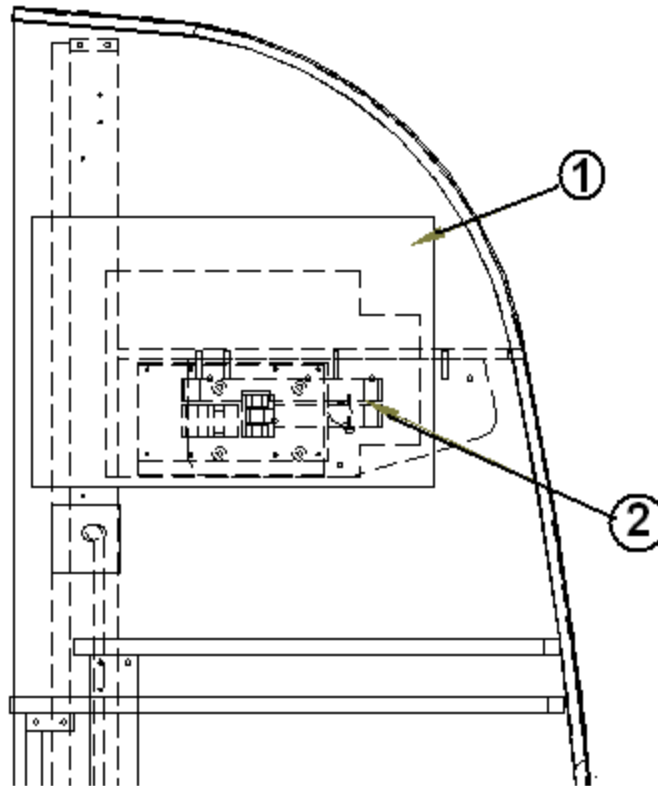

2015 SPORT ENTERTAINMENT

TV Installation, 22FB

1. 690650	TV-LED, HD, 22" Samsung
2. 512457	Arm, Articulating Moview MSDSL
320157	Screw-PH M4 X 12MM Steel
345468-01	Screw-#12 X.625"PH Phil BLK HD
512499	Cable-Mini Coax 48"
512405-01	Coax, Lead/Jumper W/Connector, 6"
512405-02	Coax, Lead/Jumper W/Connector, 12"