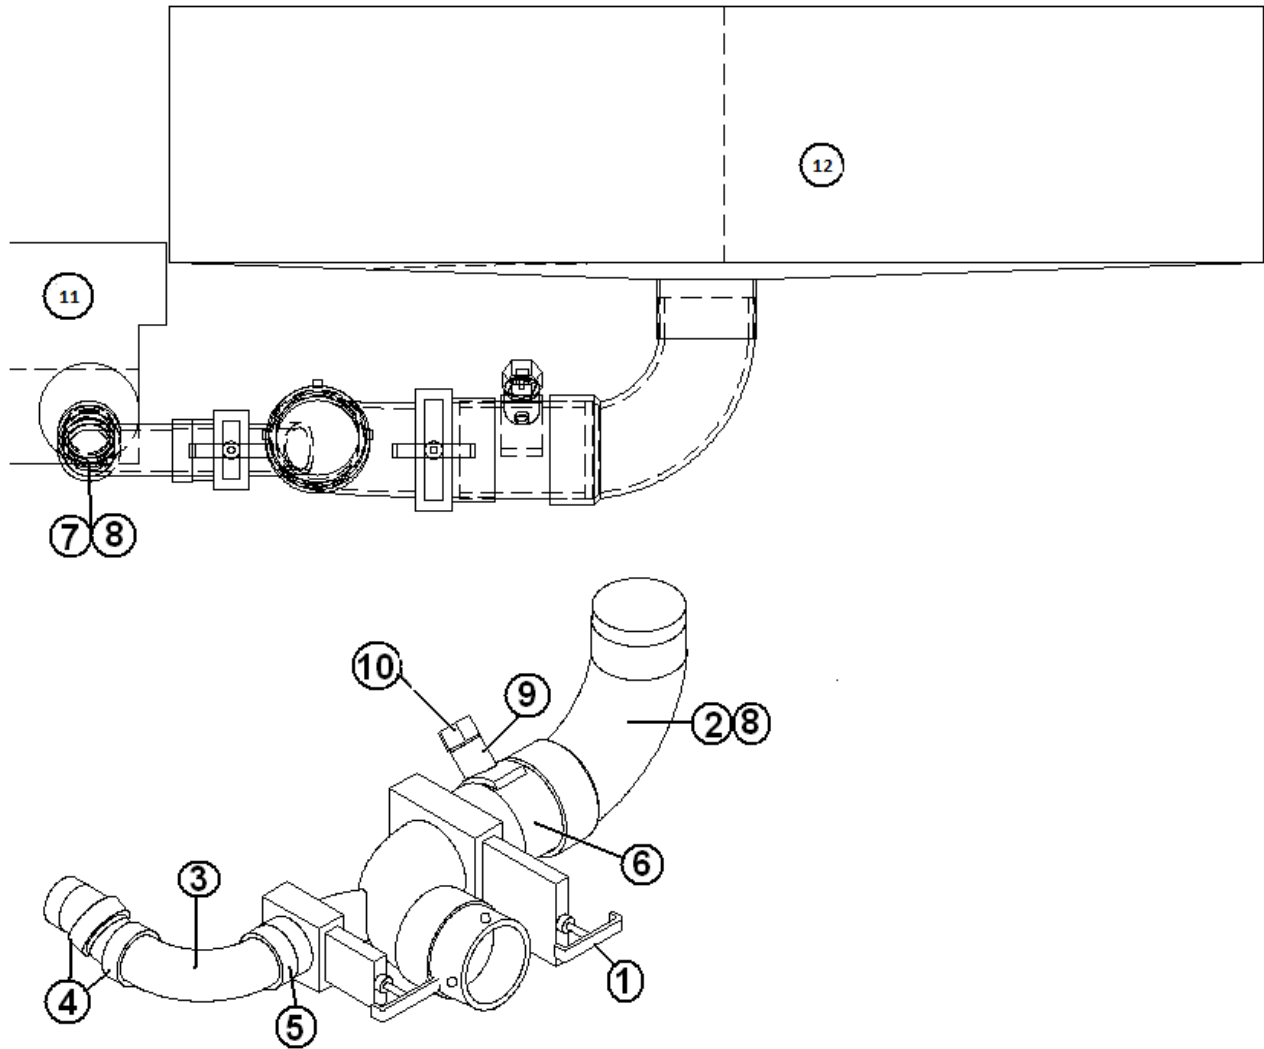

2015 SPORT PLUMBING, DRAIN

Drain Valves/Tanks, 22FB

Parts Listed on Next Page