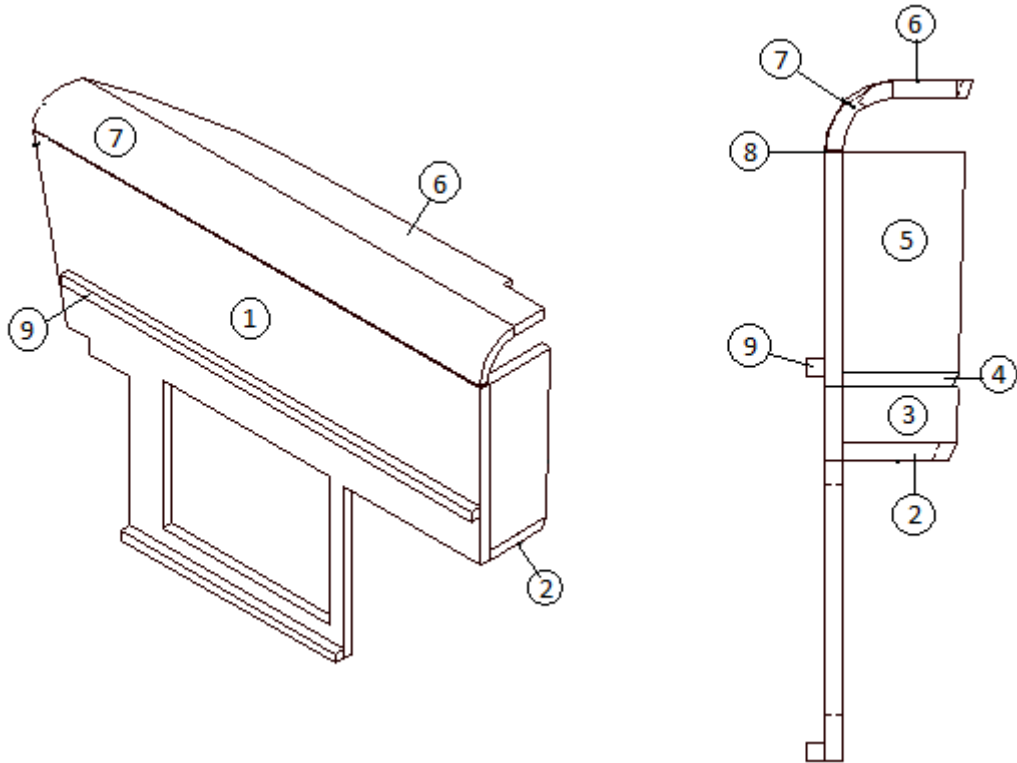

2015 SPORT

FURNITURE, BEDROOM

Hamper-Headboard RH, 16'

968193

Assembly, hamper/headboard, RH

1. 968193-1 2. 968193-2 3. 968193-3 4. 968193-4 5. 968193-5 6. 968193-6 7. 801345 8. 380458 9. 800025-01 702482-03	- Panel, 39.25" X 25.50" - Panel, 21.07" X 5.36" - Panel, 5.55" X 3.25" - Panel, 15.75" X 5.59" - Panel, 5.62" X 8.63" - Panel, 37.68" X 3.47" - Radius Plywood .75"X 3"X 8' - Hinge, Piano Copper - Pine, .75" X .75", Stained - Headliner Spectra Opal