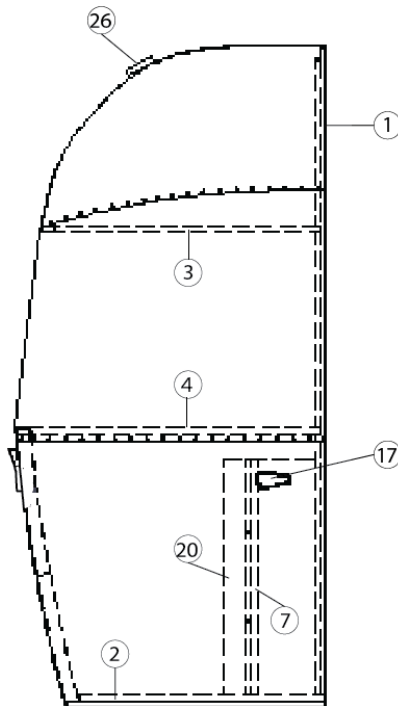

2015 SPORT EXTERIOR BODY

End Shell, Aft, 16'

Parts Listed on Next Page