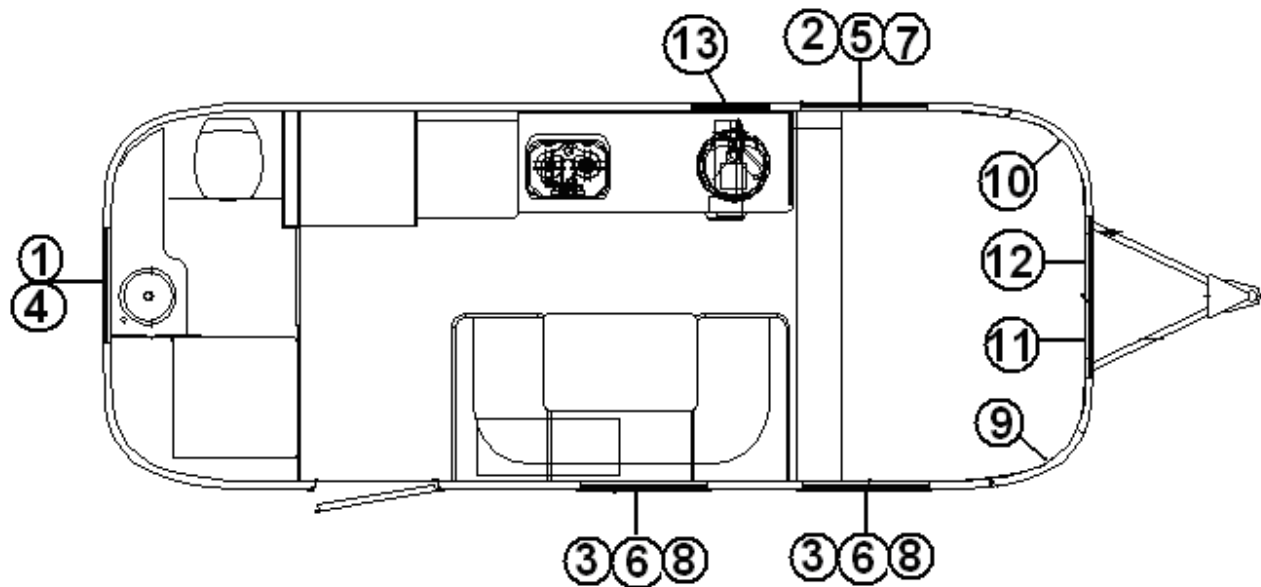

2015 SPORT DRAPES/BLINDS

Drapes/Blinds, 22FB

1. 703191-07	Mini Blind, Metal, 27.5W X 22L
2. 703191-21	Mini Blind, Aluminum, 29.00 X 32.00
3. 703191-22	Mini Blind, Aluminum, 31.00 X 32.00
4. 115396-03	Blind Cover, 27.5"
5. 115396-02	Blind Cover, 29.0"
6. 115396-01	Blind Cover, 31"
7. 115425-01	Valance, Aluminum, 29.75"
8. 115425-02	Valance, Aluminum, 38.75"
9. 998144-09	Drape, CS Side Panel, 37" X 25.50"
10. 998144-11	Drape, RS Side Panel, 37" X 25.50"
11. 998144-13	Drape, CS Rear Panel
12. 998144-14	Drape, RS Rear Panel
13. 703191-04	Mini-Blind, 21" X 23", Brushed Aluminum
14. 345353-03	Screw, #6 X 0.75, Flat Head, Phil
15. 195329-202	Round Stick On Bumper, Clear