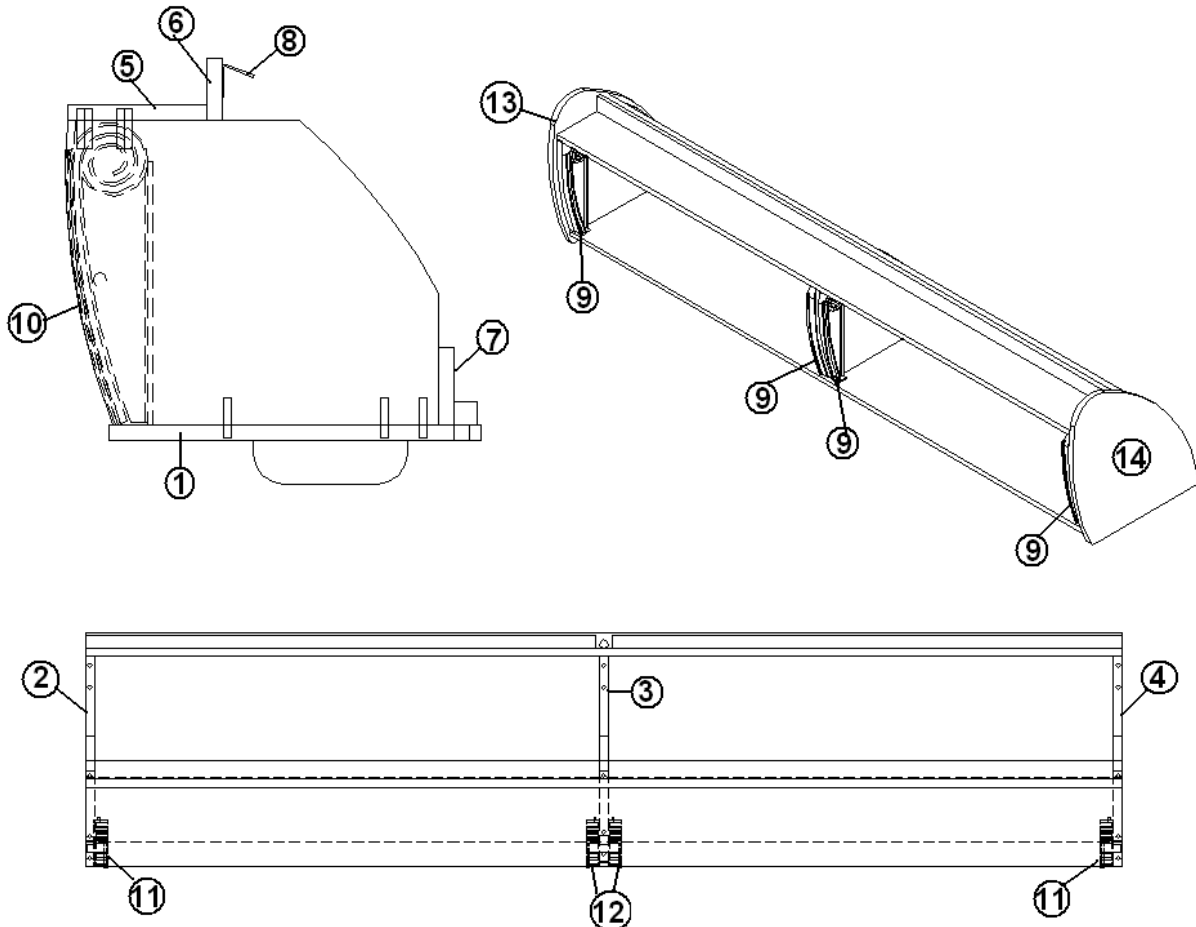

2015 SPORT

FURNITURE, GALLEY

Roof Locker, Galley, 22FB

967482

Roof locker, galley

1. 967482-1 2. 967482-2 3. 967482-3 4. 967482-4 5. 967482-5 6. 967482-6 7. 967482-7 8. 104821 9. 201164-02 10. 967104-06 11. 115382-01 12. 115382-02 13. 967482-15 14. 967482-16	- Roof locker panel, 12.00" x 59.50" - Roof locker panel, 12.05" x 9.81" - Roof locker panel, 11.79" x 9.81" - Roof locker panel, 12.04" x 8.81" - Roof locker panel, 4.50" x 59.50" - Roof locker panel, 2.00" x 59.50" - Roof locker panel, 2.50" x 59.50" - Support, roof locker, 74" - Roof locker spirals, platinum - Door, Tambour, 9.88" x 28.25" - Aluminum trim, .63" x 10.00" - Aluminum trim, .1.75" x 10.00" - Roof locker panel, 14.57" x 14.74" - Roof locker panel, 14.57" x 14.74"