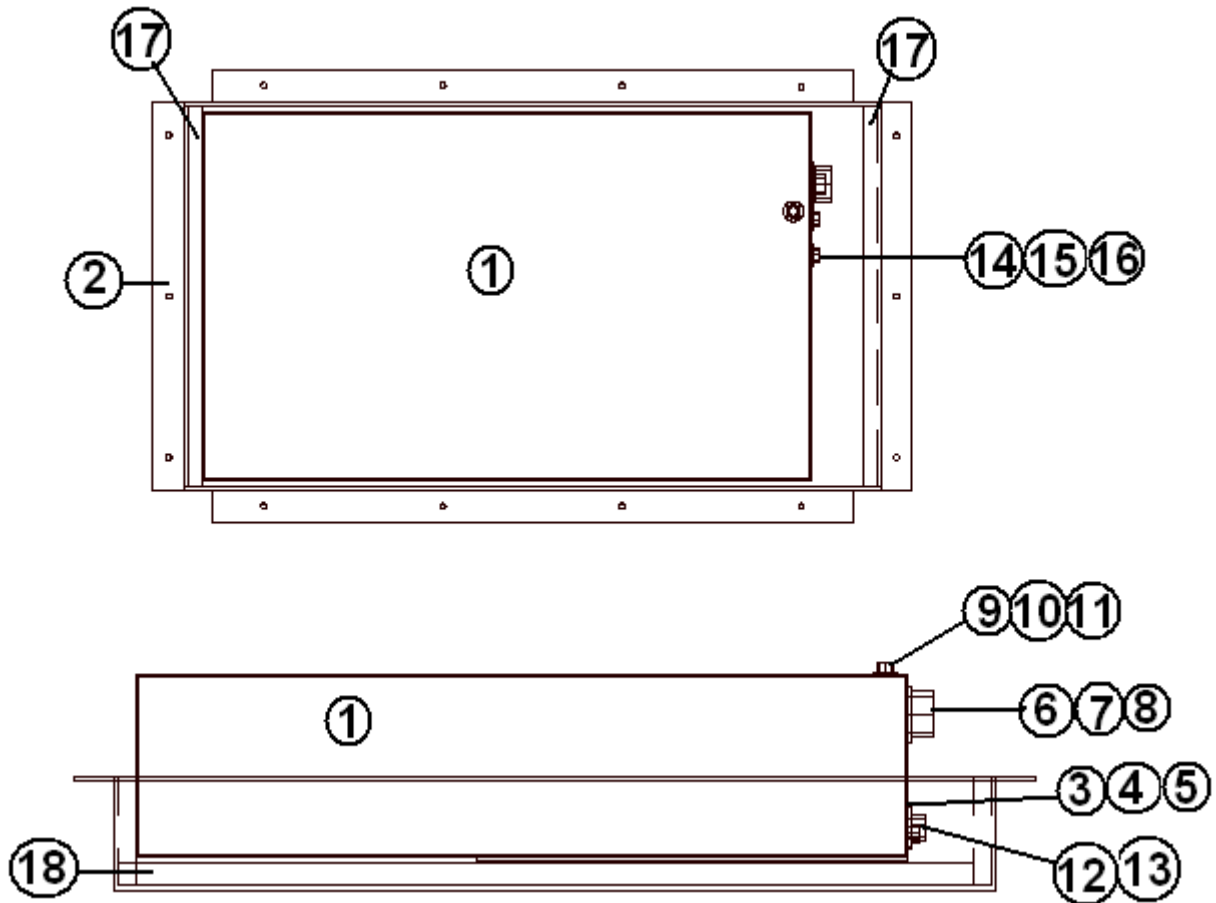

2015 SPORT PLUMBING, FRESH WATER

Fresh Water Tank, 22FB

Parts Listed on Next Page