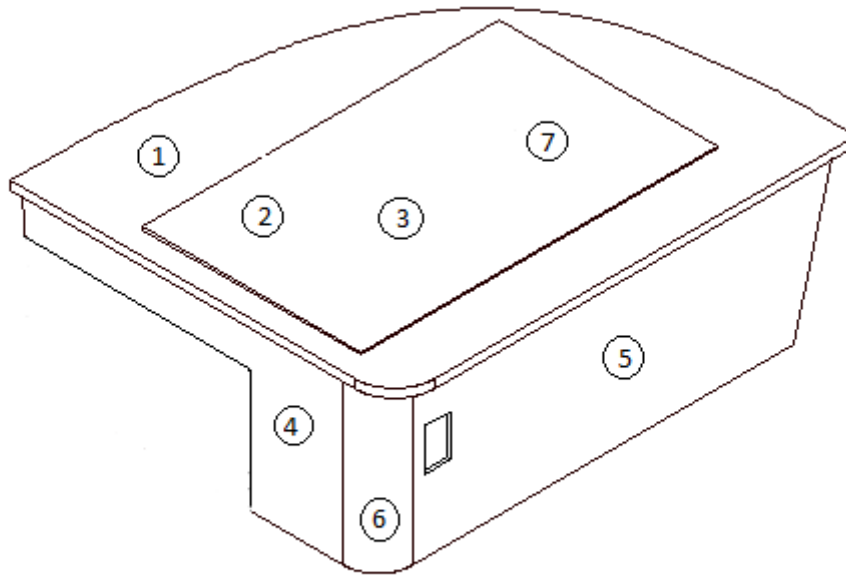

2015 SPORT

FURNITURE, LOUNGE

Dinette Seat, 16', Roadside

966962-08

Seat, Roadside Dinette

1. 966962-081
2. 966962-5
3. 966962-6
4. 968185-1
5. 968185-2
6. 801345
7. 701538-01

1. Panel, 33.55 X 40.29
2. Panel, 31.13 X 19
3. Panel, 28.75 X 16.88
4. Panel, 28.25 X 13.88
5. Panel, 37.03 X 13.88
6. Radius Plywood, .75"X 3"X 8'
7. Carpet-Econolier