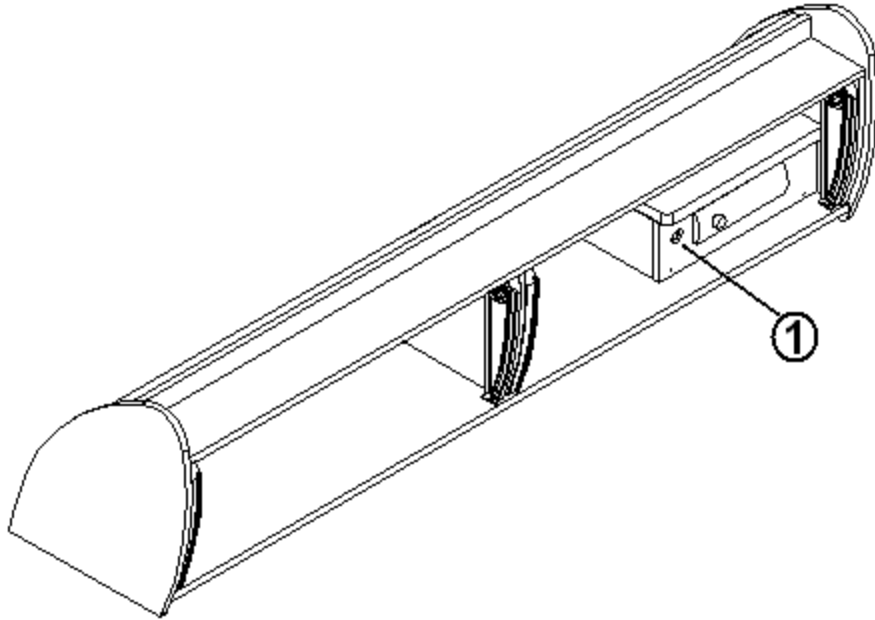

2015 SPORT
FURNITURE, GALLEY

Roof Locker Radio Shelf, 22FB

1. 967434
967434-1

Shelf, Stereo
Shelf, Stereo w/USB Port