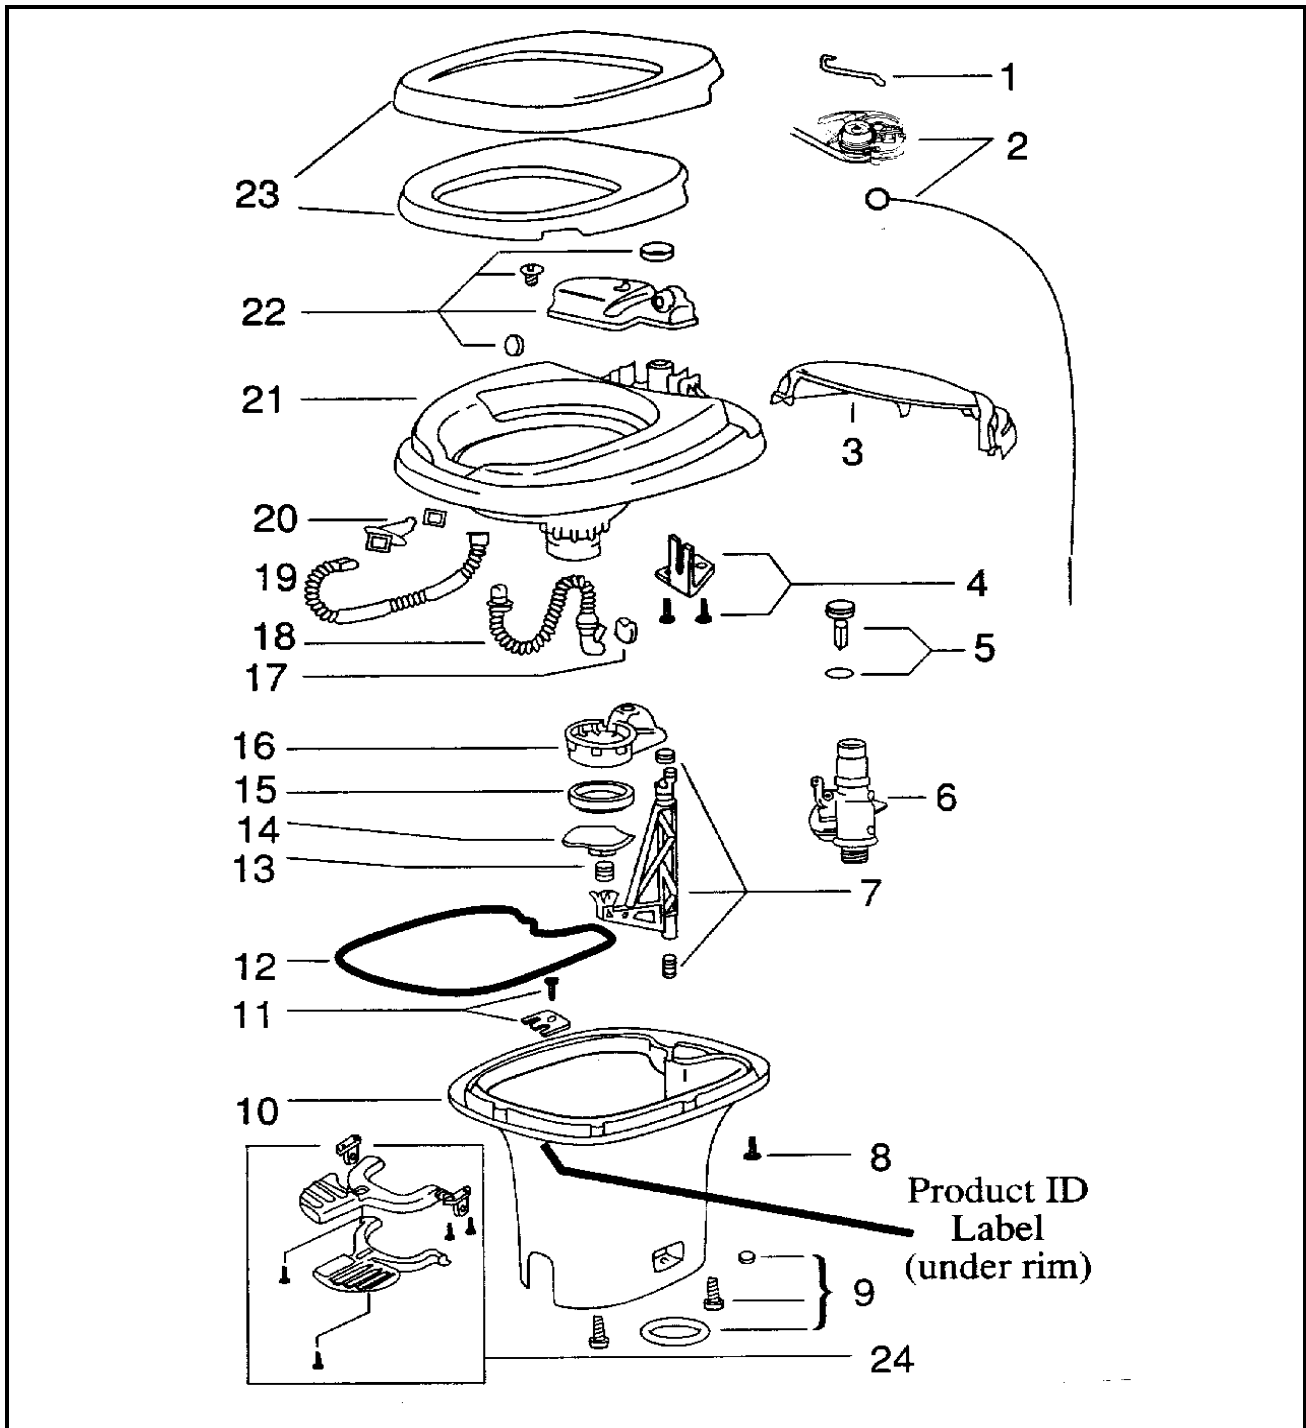

2015 SPORT PLUMBING, TOILET

Toilet, 22FB

Parts Listed on Next Page

2015 SPORT

PLUMBING, TOILET

Toilet, 22FB

690495-02	Aqua Magic V, Low Profile, white
1. 690387-513	Water valve link
2. 690387-571	Wire replacement package
3. 690387-562	Mechanism cover, white
4. 690387-634	Bracket assembly
5. 690387-631	Float assembly
6. 690387-168	Water valve replacement package
7. 690387-632	Actuator assembly
8. 690387-659	Screw base to bowl
9. 690387-524	Closet bolt package
10. 690387-356	Base, white, low
11. 690387-636	Retainer assembly
12. 690387-387	Sealant, base to bowl
13. 690387-519	Blade spring
14. 690387-262	Blade
15. 690387-481	Blade seal
16. 690387-520	Blade track
17. 690387-512	Flapper
18. 690387-511	Overflow tube
19. 690387-509	Flush tube
20. 690387-637	Nozzle assembly
21. 690387-726	Bowl
22. 690387-630	Reservoir tank assembly
23. 690387-162	Seat and cover assembly
24. 690387-821	Pedal package
601266	Flange, Closet, 3 X 4, Slip Fit