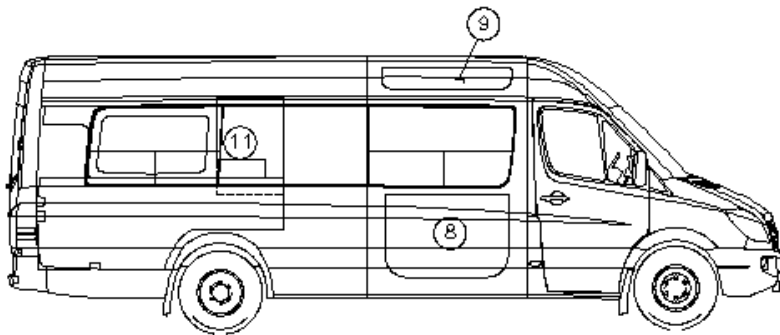

2015 INTERSTATE MOTORHOME

INTERIOR SHELL

Interior Panel w/Window Boxes, Lounge Extended, Wardrobe Opt.

Parts Listed on Next Page

I-59