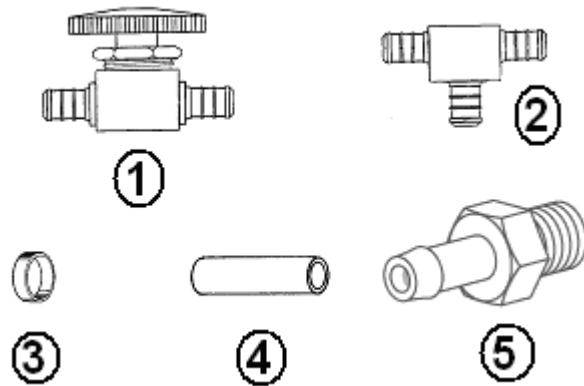

Fresh Water Fittings

- | | |
|--------------|--|
| 1. 602256-22 | Shut-off, 1/2" barb x 1/2" barb, Plastic |
| 2. 602256-11 | Tee, 1/2" x 1/2" x 1/2", Plastic |
| 3. 601698-15 | Crimp ring, 1/2" E-Pex, 1/2", Black |
| 4. 601698-01 | E-Pex tube, 1/2" |
| 601698-21 | Tubing, E-Pex, 1/2", Red |
| 5. 602199 | Adaptor, 3/8" barb x 1/2" MIP |
| 203085 | Plug, Water Line, 1/2", Plastic B |
| 601238 | Adaptor, 1.25 MPT X 1.25 Barb |