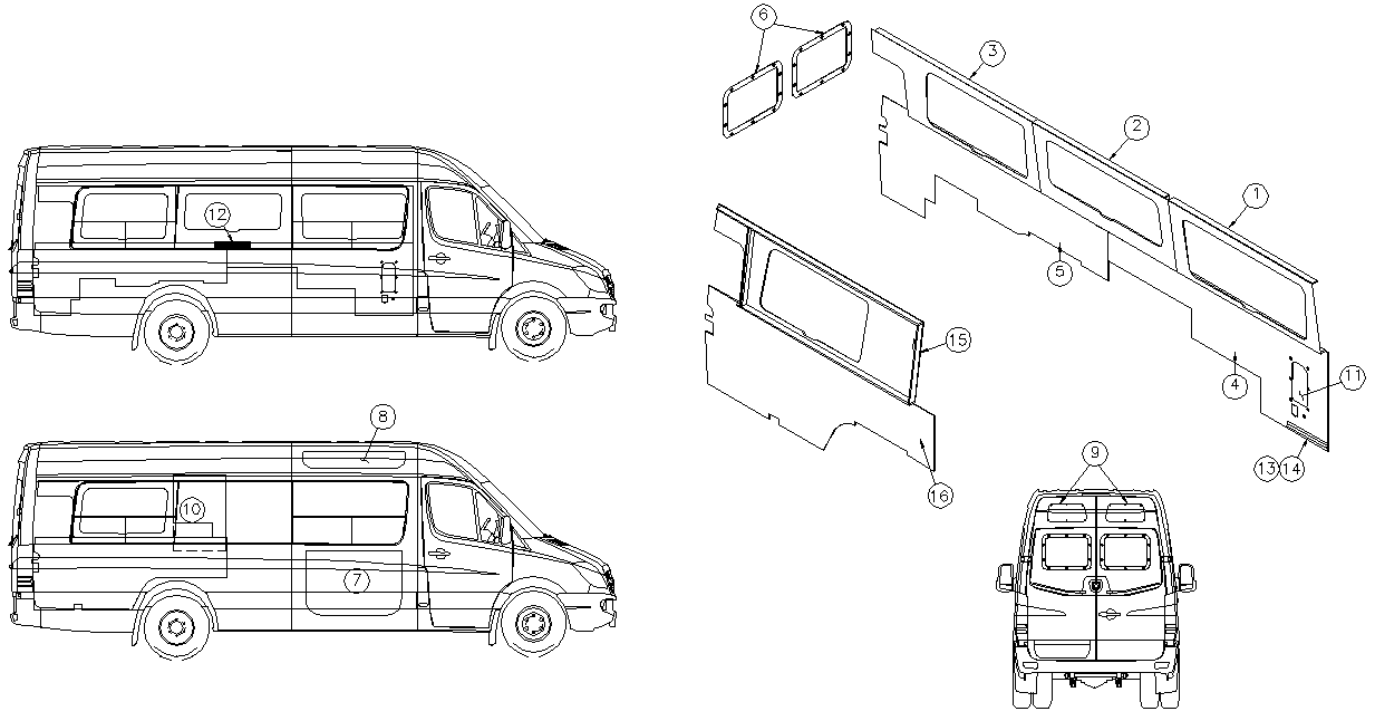

2015 INTERSTATE MOTORHOME

INTERIOR SHELL

Interior Panel w/Window Boxes, Extended Lounge, 9 Passenger

Parts Listed on Next Page