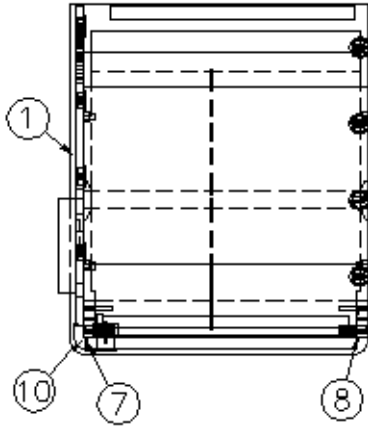

2015 INTERSTATE MOTORHOME

FURNITURE, LOUNGE

Wardrobe, Hanging, Grand Tour, Walnut

Parts Listed on Next Page