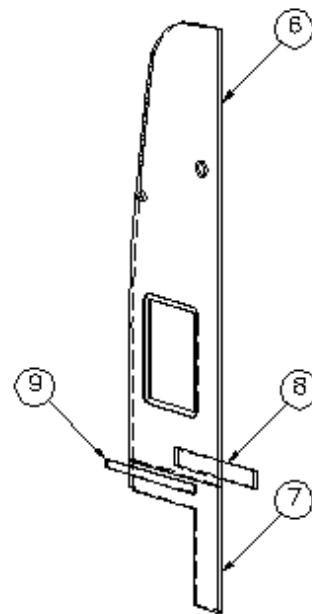

2015 INTERSTATE MOTORHOME

FURNITURE, BATH

Wet Bath Module, Grand Tour, Lt Camel

Parts Listed on Next Page