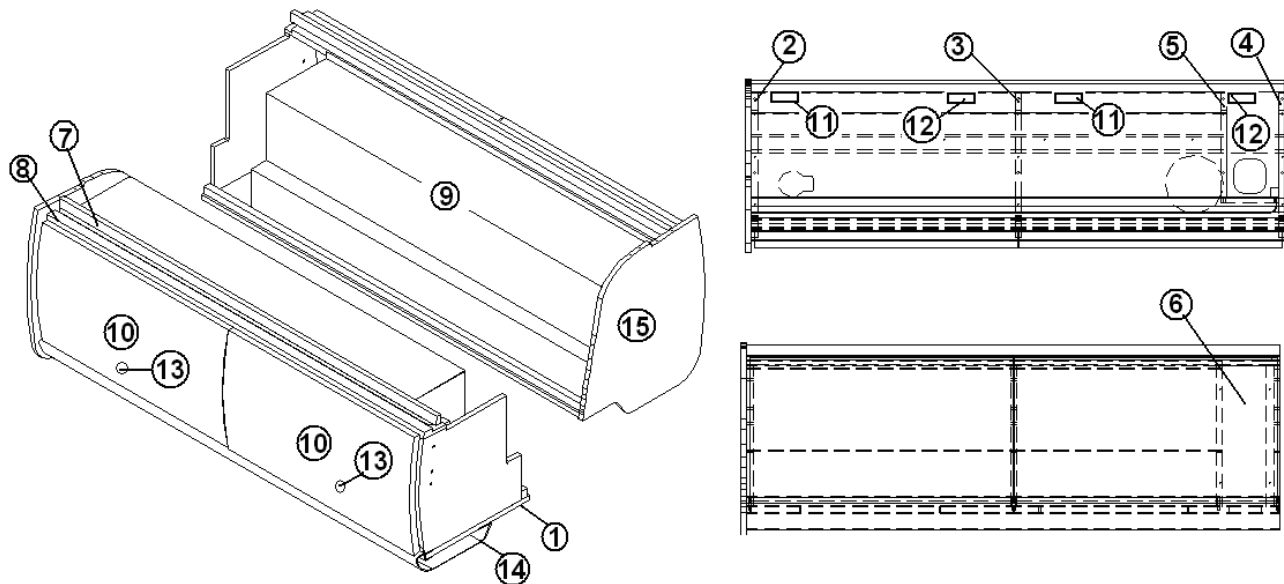

2015 INTERSTATE MOTORHOME

FURNITURE, BEDROOM

Roof Locker, Roadside, Twin Bedroom, Onyx

967465-16

R/L Assy, RS Aft

1. 967465-161	Panel, Aft R/L, 12.5 X 45.50
2. 967465-162	Panel, Aft R/L, 12.28 X 12.12
3. 967465-163	Panel, Aft R/L, 12.28 X 12.12
4. 967465-164	Panel, Aft R/L, 12.28 X 12.12
5. 967465-165	Panel, Aft R/L, 8.84 X 11.73
6. 967465-166	Panel, Aft R/L, 5 X 12.00
7. 967465-167	Panel, Aft R/L, 1 X 45.50
8. 967465-168	Panel, Aft R/L, 2.75 X 45.50
9. 115473-02	Back, Alum, R/L, 40.5"
10. 801785-0819	Door, Plyfoam Radius, 12.38 X 28.13
11. 381840-01	Hinge, Use 382227
12. 381840-02	Hinge, Use 382227
13. 382059-01	Knob, Push/Pull, Sugatsune
14. 115406	Extrusion, R/L, 9.075" Wide Aluminum
15. 967475-16	Endcap, Rooflocker
*382227	Hinge, Overhead Spring, Nickel

*Replaced 381840 in January 2015