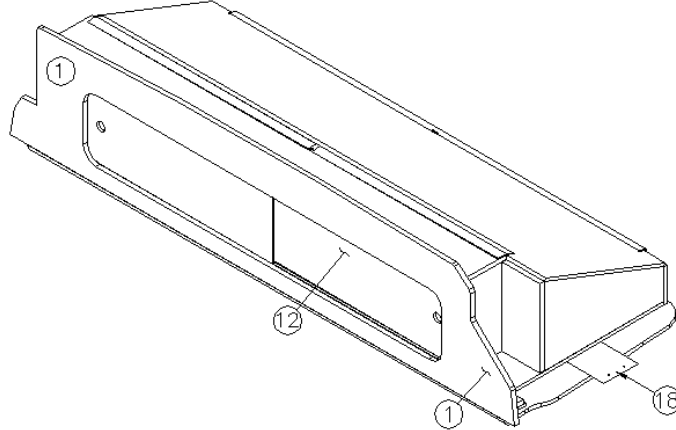

2015 INTERSTATE MOTORHOME

FURNITURE, GALLEY

Roof Locker, Front End, Walnut

967503-02

Roof Locker, Front End

1. 967503-021	Panel, 14.06 x 59
2. 967503-023	Panel, 9 x 20
3. 967503-025	Panel, 8.88 x 19.88
4. 967503-028	Panel, 6 x 48.5
5. 967503-029	Panel, 2.25 x 55
6. 967503-0211	Panel, 1 x 43
7. 967503-0214	Panel, 1 x 9
8. 967503-0215	Panel, 6 x 9
9. 967503-0218	Panel, 4.5 x 9
10. 801706-002	Corner trim, 90°, 1" radius, Walnut
11. 203388-01	Track, Sliding door, Black
12. 203633-02	Door, Sliding glass, 8.06 x 22
13. 380041	Corner brace, 1" Stanley
14. 381209-01	Grommet, w/cap, Black, 1.5" hole
15. 500132	Grommet, 1"
16. 115561	Aluminum angle, 25°, 1 x 1
17. 115562	Aluminum angle, 70°, 1 x 1
18. 115580	Support plate, Overhead
203445-01	T-molding, .5625", White