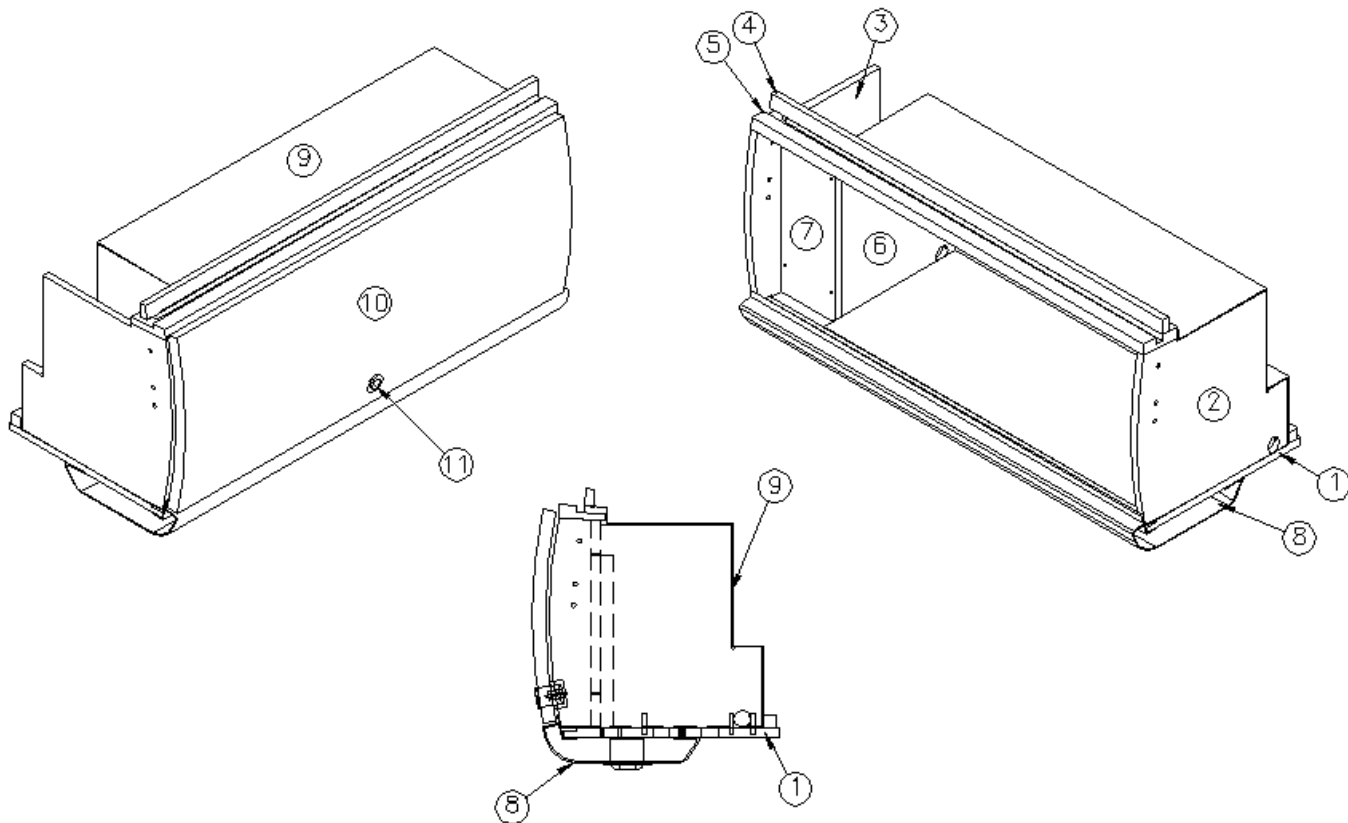

2015 INTERSTATE MOTORHOME

FURNITURE, LOUNGE

Roof Locker, Curbside Rear, Lounge & Extended, Onyx

*968258-16

Roof Locker Assy, CS Rear, Lounge

1. 968258-161	Panel, 12.5 x 32
2. 968258-162	Panel, 12.28 x 12.12
3. 968258-163	Panel, 12.28 x 12.12
4. 968258-164	Panel, 1 x 32
5. 968258-165	Panel, 2.75 x 32
6. 968258-167	Panel, 9.34 x 11.73
7. 968258-1618	Panel, 4.43 x 12
8. 115406	Roof locker extrusion
9. 115473-16	Aluminum roof locker back, 27.57"
10. 801785-0119	Door, 12.38 x 31.5, Asian Night
11. 382059-01	Knob, Push/pull
382227	Hinge, Overhead Spring, Nickel
365346-01	Edgebanding, .63", Midnight
365346-02	Edgebanding, .94", Midnight

*Replaced 967517 on 1-05-2015