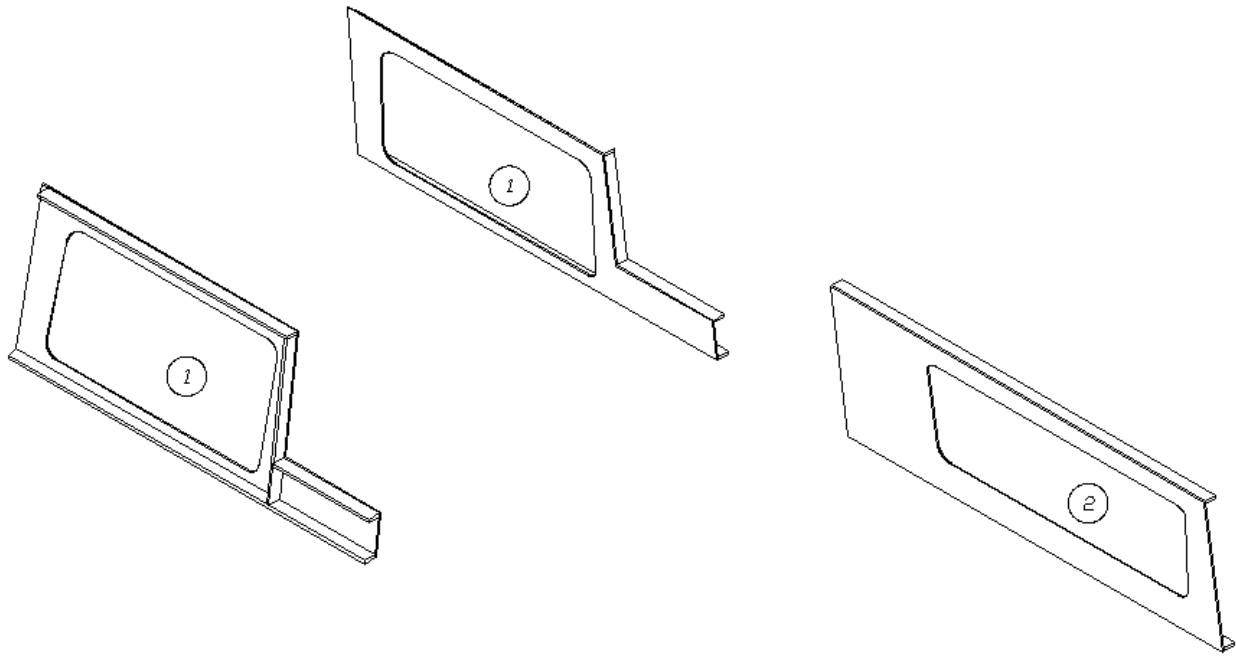

2015 INTERSTATE MOTORHOME

SHADES, CURTAINS

Shades/Curtains w/Window Boxes, Twin

111857

Install, Window Shades

1. *703859-02 Shade, Day/Night, 44" X 26"
2. *703859-04 Shade, Day/Night, 51.25" X 26"
- 998201-400 Curtain Assembly, Sliding Door
4. *703859-01 Shade, Day/Night, 21.38 X 14.88, Oatmeal Ala.

*Replaced by 704191 on 2-12-2015