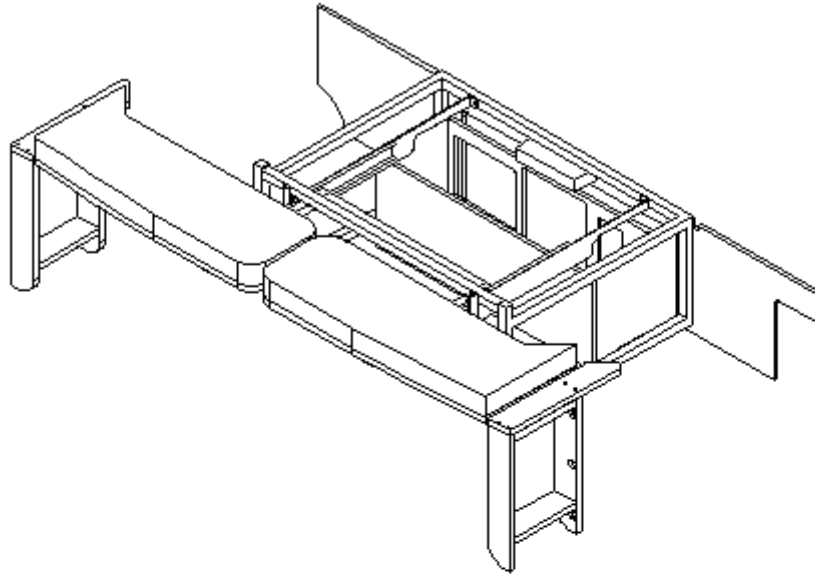

2015 INTERSTATE MOTORHOME

FURNITURE, LOUNGE

Sofa Extension, Extended & Grand Tour, Onyx

ROADSIDE