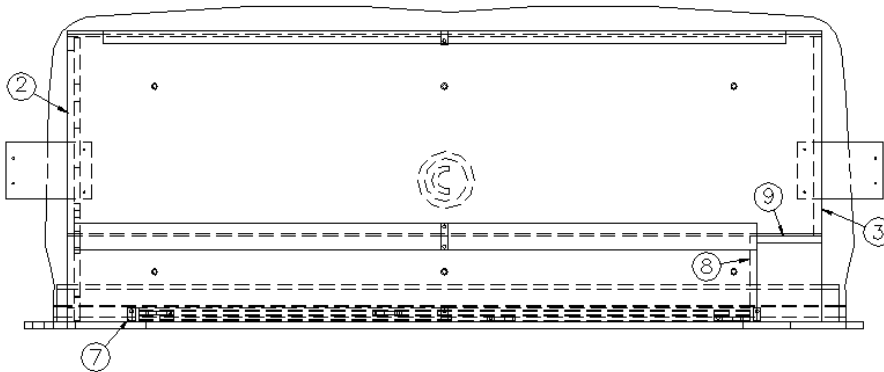

2015 INTERSTATE MOTORHOME

FURNITURE, GALLEY

Roof Locker, Front End, Walnut

967503-02

Roof Locker, Front End

1. 967503-021	Panel, 14.06 x 59
2. 967503-023	Panel, 9 x 20
3. 967503-025	Panel, 8.88 x 19.88
4. 967503-028	Panel, 6 x 48.5
5. 967503-029	Panel, 2.25 x 55
6. 967503-0211	Panel, 1 x 43
7. 967503-0214	Panel, 1 x 9
8. 967503-0215	Panel, 6 x 9
9. 967503-0218	Panel, 4.5 x 9
10. 801706-002	Corner trim, 90°, 1" radius, Walnut
11. 203388-01	Track, Sliding door, Black
12. 203633-02	Door, Sliding glass, 8.06 x 22
13. 380041	Corner brace, 1" Stanley
14. 381209-01	Grommet, w/cap, Black, 1.5" hole
15. 500132	Grommet, 1"
16. 115561	Aluminum angle, 25°, 1 x 1
17. 115562	Aluminum angle, 70°, 1 x 1
18. 115580	Support plate, Overhead
203445-01	T-molding, .5625", White