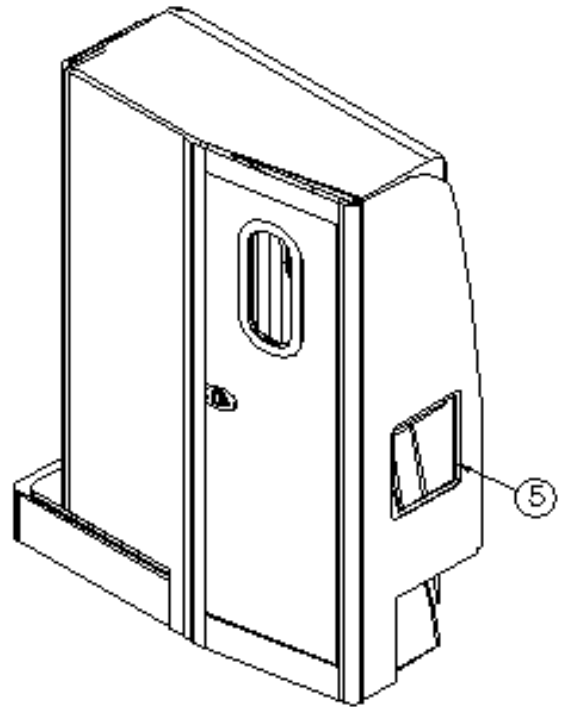

2015 INTERSTATE MOTORHOME

FURNITURE, BATH

Wet Bath Module, Lounge & Extended, Lt Camel

Parts Listed on Next Page