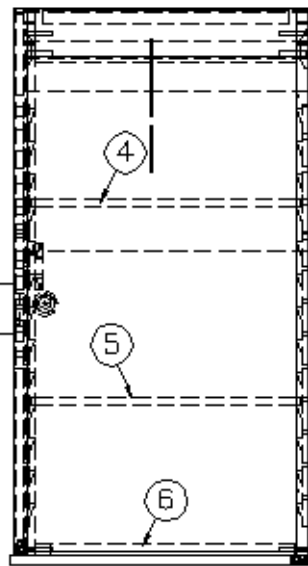

2015 INTERSTATE MOTORHOME

FURNITURE, LOUNGE

Wardrobe, Hanging, Grand Tour, Onyx

Parts Listed on Next Page

2015 INTERSTATE MOTORHOME

FURNITURE, LOUNGE

Wardrobe, Hanging, Grand Tour, Onyx

968143-16	Wardrobe, Hanging
1. 968143-161	Panel, 19.56 x 33.5
2. 968143-162	Panel, 18.25 x 21.38
3. 968143-163	Panel, 16 x 3.25
4. 968143-164	Panel, 16.25 x 16.5
5. 968143-165	Panel, 18.75 x 16.5
6. 968143-166	Panel, 2.25 x 16
7. 968143-167	Panel, 2.25 x 33.5
8. 968143-168	Panel, 2.25 x 33.5
9. 968143-169	Panel, 16.63 x 30.25
10. 801706-0019	Corner Trim, 90°, 1" radius, Asian Night
11. 381527	Shelf strips, speedy
12. 382059-01	Knob, Push/pull
13. 967234	Cover assembly
365346-01	Edgebanding, .63", Midnight
365346-02	Edgebanding, .94", Midnight
381228-02	Door Catch Grabber, 5LB
382057	Knockdown
382057-01	Cap, Knockdown, Lt Brown
381607-11	Hinge assembly
380046	Flange, Chrome
200975-04	Conduit, Flexible plastic, Black