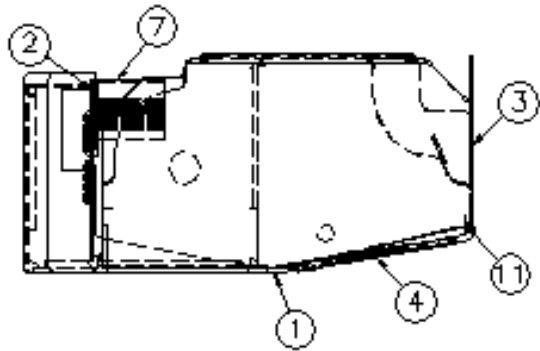

2015 INTERSTATE MOTORHOME

FURNITURE, BATH

Wet Bath Module, Lounge & Extended, Lt Camel

Parts Listed on Next Page