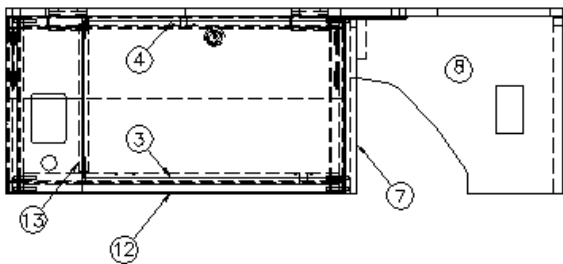

2015 INTERSTATE MOTORHOME

FURNITURE, LOUNGE

Dinette Seat, CS, Lounge, Ext, 9 Passenger & Grand Tour, Onyx

*968136-16

CS Dinette Seat Base Assembly

1. 968136-161	Panel, 2.5 x 13.25
2. 968136-162	Panel, 2.5 x 13.25
3. 968136-163	Panel, 2.5 x 23.5
4. 968136-164	Panel, 2.5 x 23.5
5. 968136-165	Panel, 19.25 x 11.62
6. 968136-166	Panel, 1.76 x 13.25
7. 968136-167	Panel, 23.5 x 13.25
8. 968136-168	Panel, 15.36 x 13.25
9. 968136-169	Panel, 25.31 x 41.42
10. 801706-0019	Corner trim, 90°, 1" radius, Asian Night
11. 968136-1618	Panel, 7 x 25
12. 968136-1619	Panel, 2.5 x 23.5
13. 968136-1620	Panel, 2.5 x 11
14. 968136-1621	Panel, 4.88 x 13.24
15. 382059-01	Knob, Push/pull
381607-11	Hinge assembly
365346-01	Edgebanding, .63", Midnight
365346-02	Edgebanding, .94", Midnight

*replaced 967239 & 967931 on 1-05-2015