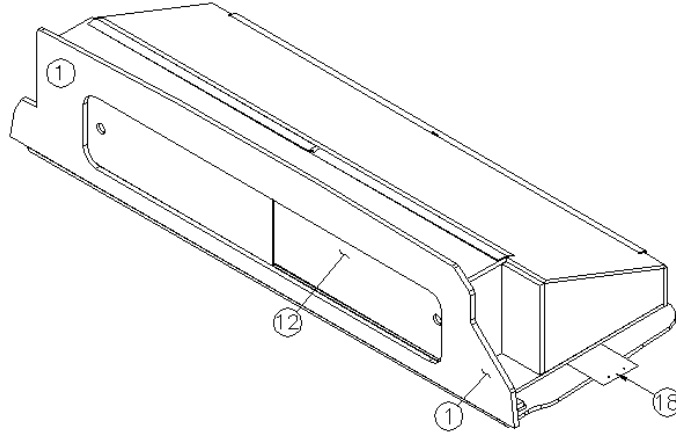

2015 INTERSTATE MOTORHOME

FURNITURE, GALLEY

Roof Locker, Front End, Lt Camel

967503-18

Roof Locker, Front End

1. 967503-181	Panel, 14.06 x 59
2. 967503-183	Panel, 9 x 20
3. 967503-185	Panel, 8.88 x 19.88
4. 967503-188	Panel, 6 x 48.5
5. 967503-189	Panel, 2.25 x 55
6. 967503-1811	Panel, 1 x 43
7. 967503-1814	Panel, 1 x 9
8. 967503-1815	Panel, 6 x 9
9. 967503-1818	Panel, 4.5 x 9
10. 801706-0018	Corner trim, 90°, 1" radius, Asian Sand
11. 203388-01	Track, Sliding door, Black
12. 203633-02	Door, Sliding glass, 8.06 x 22
13. 380041	Corner brace, 1" Stanley
14. 381209-01	Grommet, w/cap, Black, 1.5" hole
15. 500132	Grommet, 1"
16. 115561	Aluminum angle, 25°, 1 x 1
17. 115562	Aluminum angle, 70°, 1 x 1
18. 115580	Support plate, Overhead
203445-01	T-molding, .5625", White