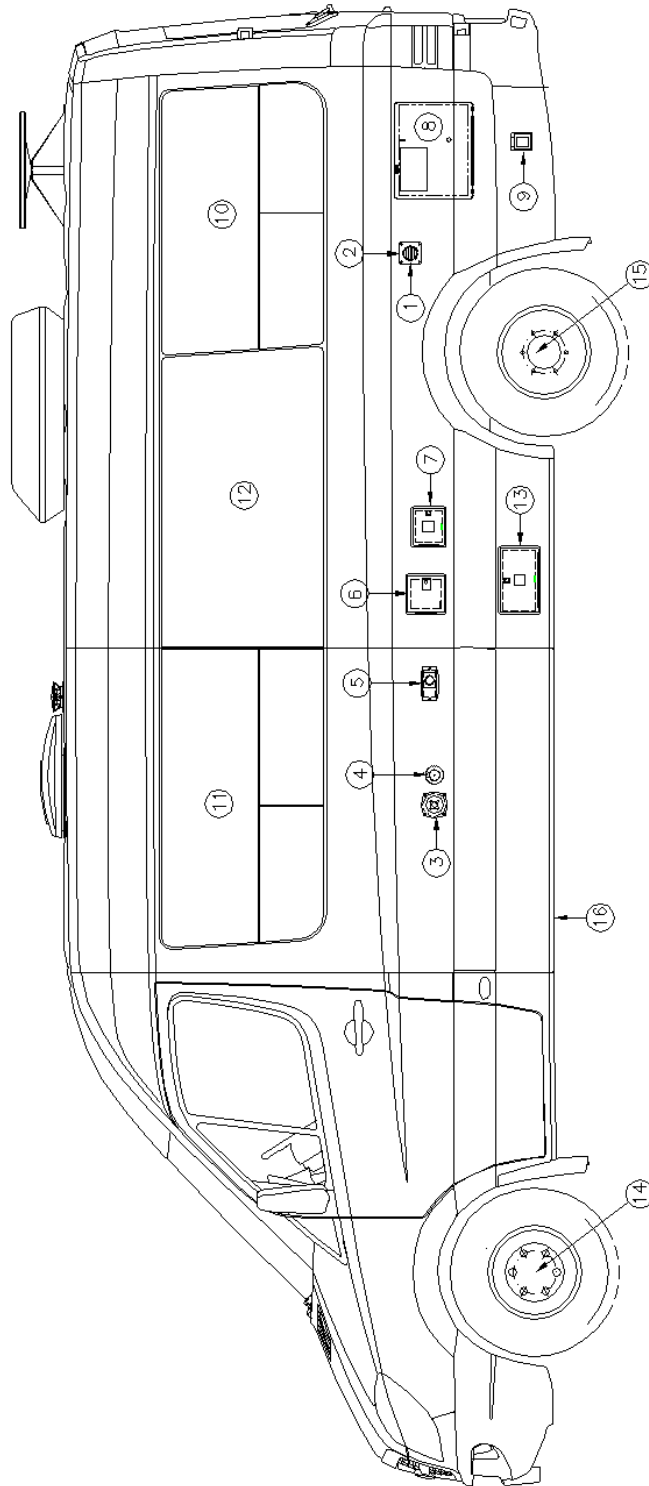

2015 INTERSTATE MOTORHOME

EXTERIOR SHELL

Wall, Roadside, Twin

Parts Listed on Next Page