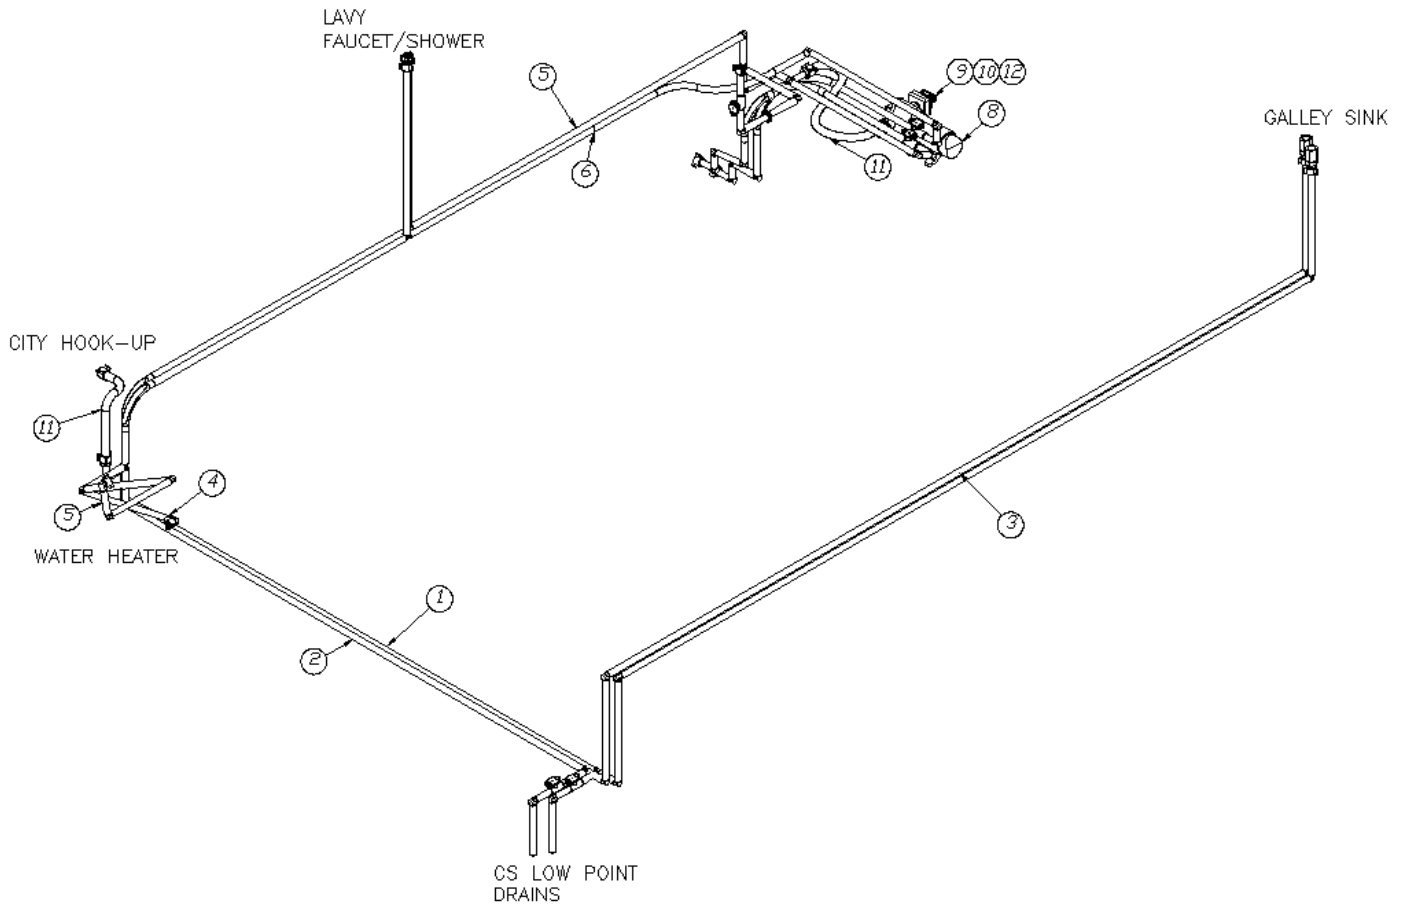

2015 INTERSTATE MOTORHOME

PLUMBING, FRESHWATER

Freshwater System/Pump/Lines/Fittings, Grand Tour

943778

Fresh Water Layout

1. 943778-01	Cross car, Cold
2. 943778-02	Cross car, Hot
3. 943778-03	CS water lines
4. 943778-04	Water heater cold lines
5. 943778-05	Water heater hot lines
6. 943778-06	RS water lines, Cold
7. 943778-07	RS water lines, Hot
8. 602177-01	Pump, Water Flojet
9. 602177-02	Strainer, Mini assembly
10. 602177-03	Quick connect, Pump, .75"
11. 602186	Flex hose, 20", Swivel connection
12. 602177-05	Quick connect, Pump, .5", 90°