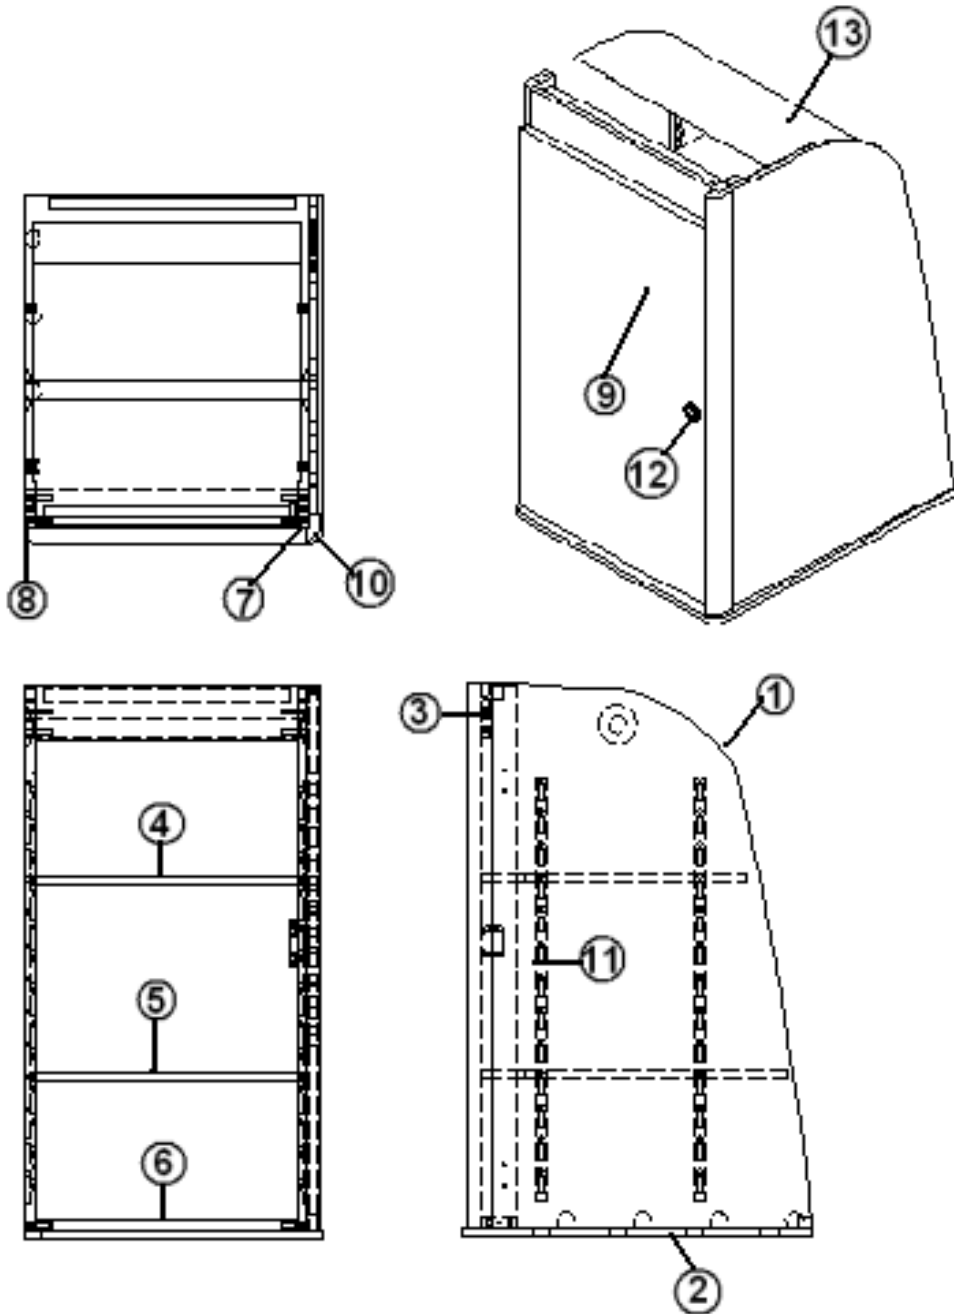

2015 INTERSTATE MOTORHOME

FURNITURE, LOUNGE

Wardrobe, Hanging, Lounge & Extended, Walnut

Parts Listed on Next Page