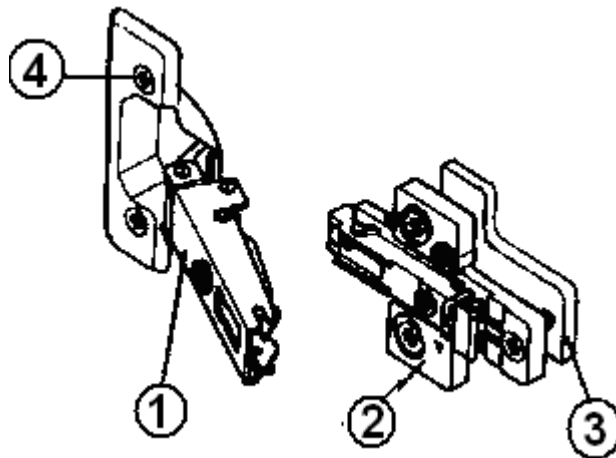

2015 INTERSTATE MOTORHOME HARDWARE

Hinges

1. 381607-11	Hinge, Self-Close Overlay 110°
2. 381607-12	Baseplate, Grass 9.5 X 37/32
3. 381607-03	Baseplate, Grass Plastic
4. 381607-04	Hinge Screw, Grass
381607-09	Face Frame Adapter G3/FFAL 2.6mm
381607-13	Baseplate, Grass 12 X 37/32
380458	Hinge, Piano, Brown, Shower Door
381840-01	Hinge, Rooflocker, Spring LH #372.
381840-02	Hinge, Rooflocker, Spring RH #372.
380203-02	Piano Hinge, Black Anodized 72"
*382227	Hinge, Over-head spring, Nickel

*Replaced 381840 in January 2015

Bath Accessories

602175	Toilet Roll Holder, Dryroll
382076	Soap Dispenser, 3- Bottle, Chrome
382098	Handle, 14.25", Glass Chrome (Towel bar)

Shower Curtain

998202	Shower curtain assembly
100097	Curtain track