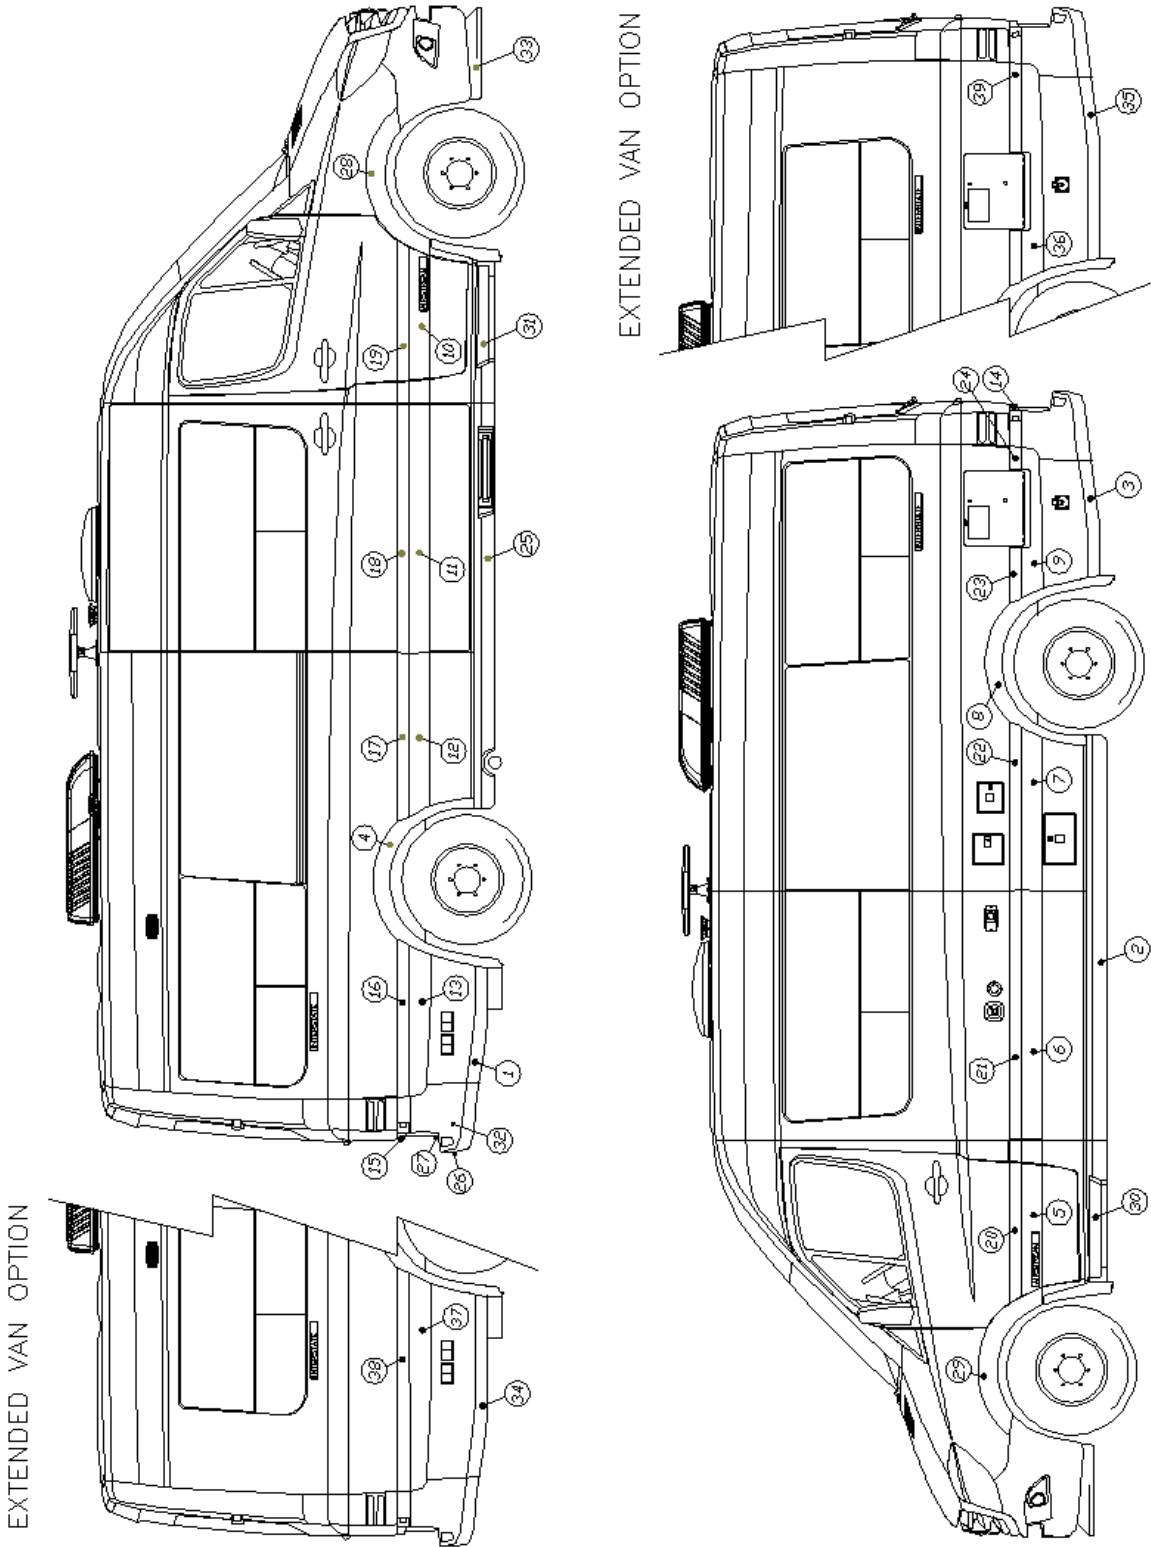

2015 INTERSTATE MOTORHOME

EXTERIOR SHELL

Body Kit, Silver

Parts Listed on Next Page