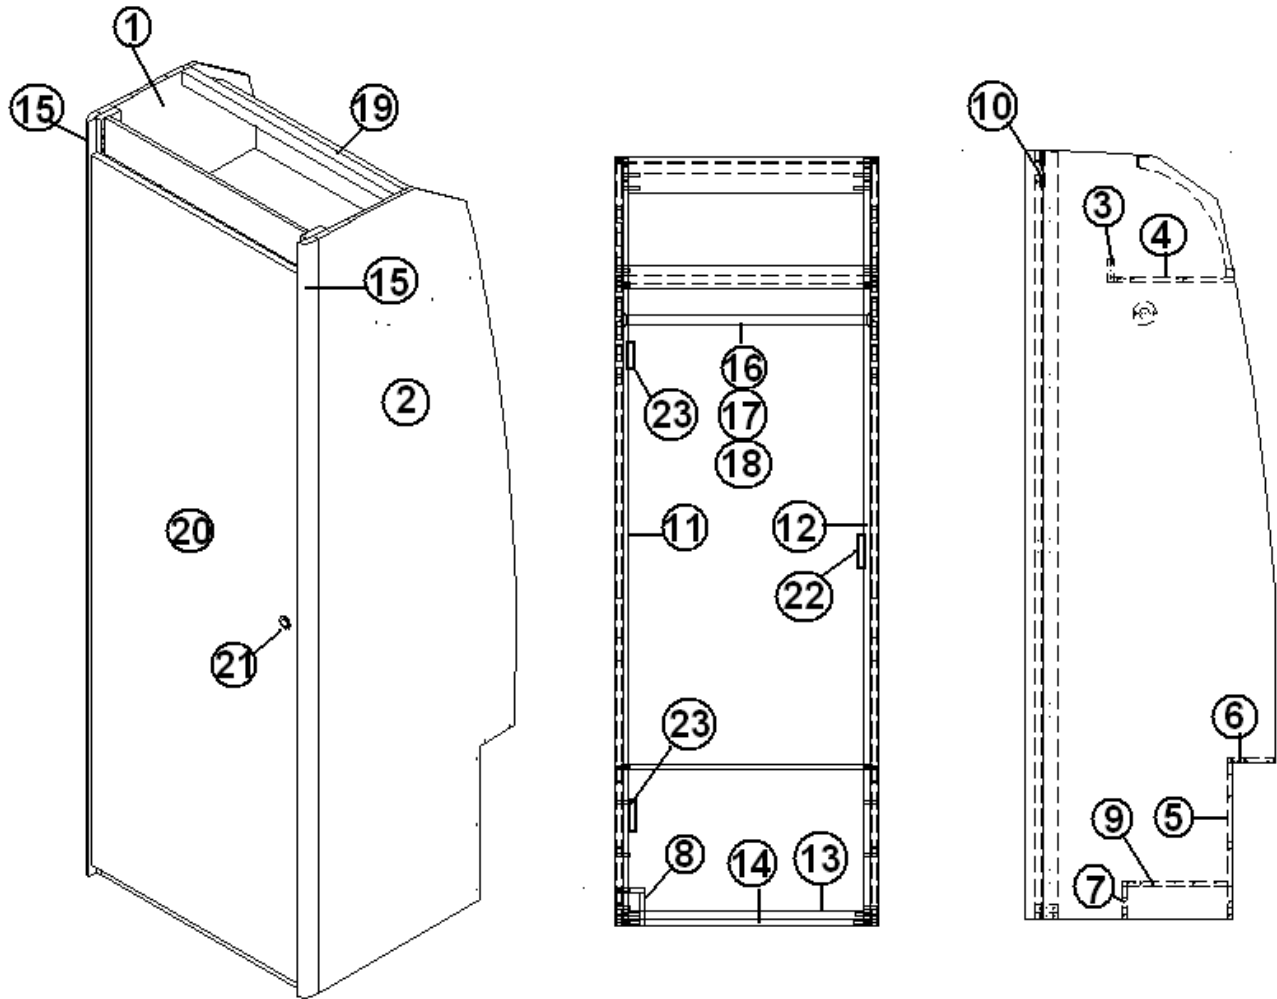

2015 INTERSTATE MOTORHOME

FURNITURE, BATH

Wardrobe, Bath, No TV, Twin Bed & Dual W/R, Onyx

Parts Listed on Next Page