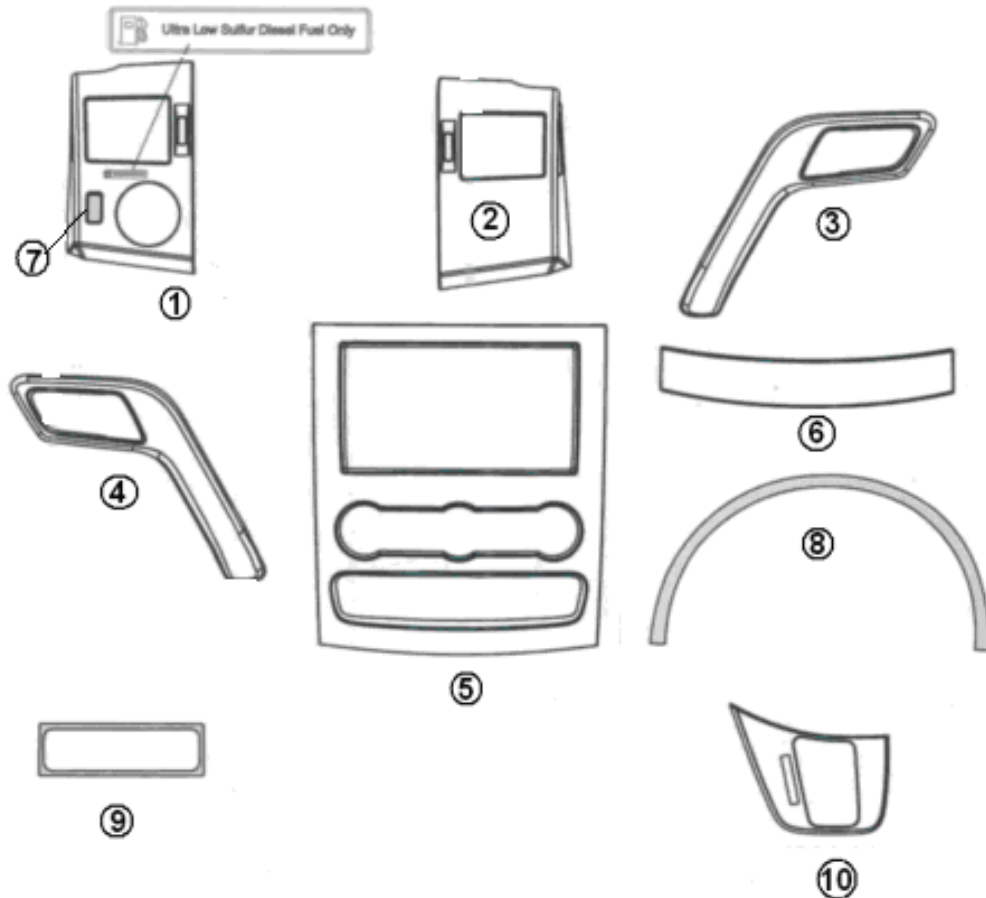

2015 INTERSTATE MOTORHOME

INTERIOR SHELL

Dash Trim Kit, Lt. Camel & Walnut

365320-01

Kit, Dash Trim Combo, Majestic Burl

1. 365320-100	Decal, Driver Vent, Majestic Burl
2. 365320-101	Decal, Passenger Vent Majestic Burl
3. 365320-102	Decal, Driver Door Pull Majestic Burl
4. 365320-103	Decal, Passenger Door Pull Majestic Burl
5. 365320-104	Decal, Radio/AC Control Surround, Majestic Burl
6. 365320-105	Decal, Above Radio Center Storage, Majestic Burl
7. 365320-106	Decal, Plug for Driver Vent, Majestic Burl
8. 365320-107	Decal, Speedometer, Majestic Burl
9. 365320-108	Decal, Below Main Dash, Majestic Burl
10. 365320-109	Decal, Auto Shifter, Majestic Burl