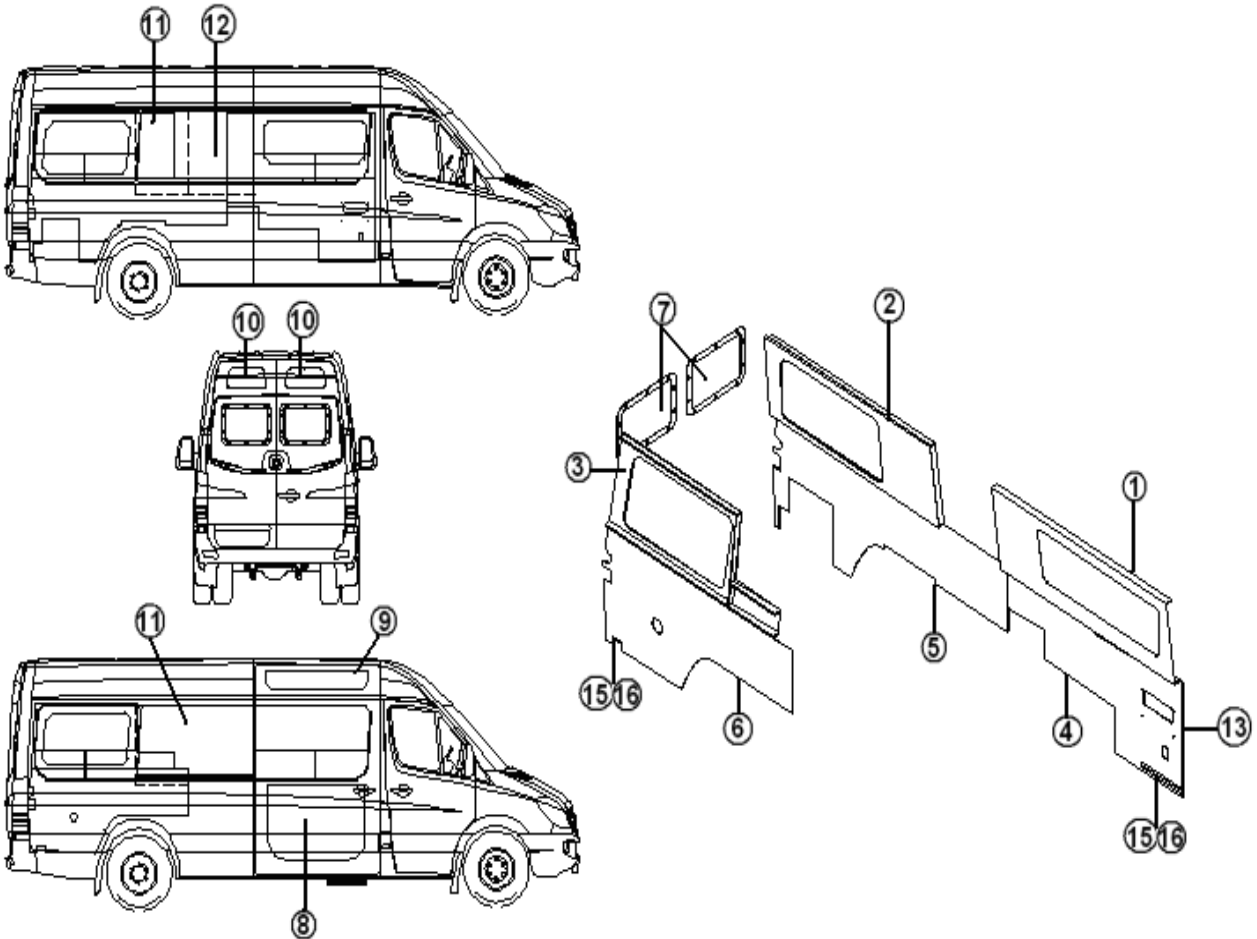

2015 INTERSTATE MOTORHOME

INTERIOR SHELL

Interior Panel w/Window Boxes, Lounge w/wardrobe Option, Walnut

Parts Listed on Next Page