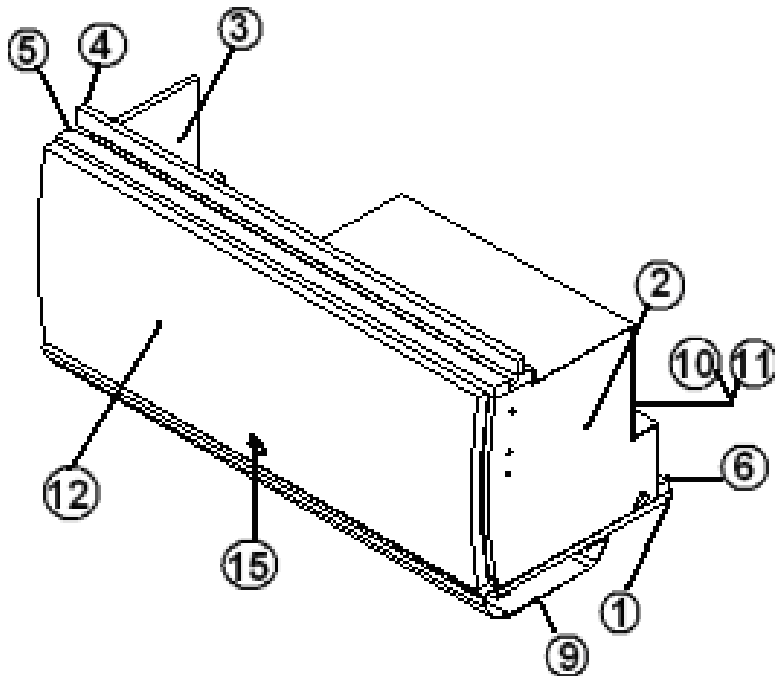

2015 INTERSTATE MOTORHOME

FURNITURE, LOUNGE

Roof Locker, Curbside Rear, Lounge & Extended, Lt. Camel

Parts Listed on Next Page