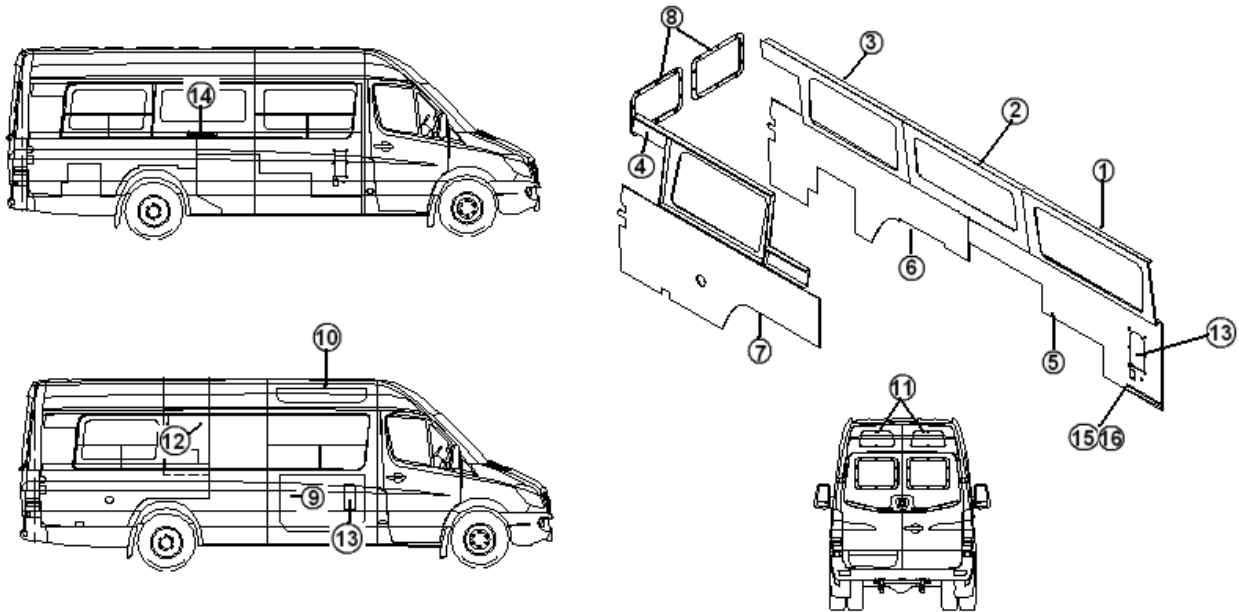

2015 INTERSTATE MOTORHOME

INTERIOR SHELL

Interior Panel w/Window Boxes, Lounge Extended, Lt. Camel

1. 967773-0118	Assy., Window Box, RS Fwd Ext.
2. 967773-0218	Assy., Window Box, RS Mid Ext.
3. 967773-0318	Assy., Window Box, RS Rear Ext.
4. 967773-0418	Assy., Window Box. CS Rear Ext.
5. 967773-05	Panel, RS Fwd, Ext.
6. 967773-06	Panel, RS Rear, Ext.
7. 967773-07	Panel, CS Rear, Ext.
8. 967563-08	Panel, Rear Door Window
9. 998206-01	Assy., Door Panel,, Fabric, Lower Sliding
10. 998206-02	Assy., Door Panel,, Fabric, Upper Sliding
11. 998206-03	Assy., Door Panel,, Fabric, Rear
12. 195389-01	Aluminum, Platinum Gray (25" x 36")
13. 967875	Cup holder Assy.
14. 386206	Vent, Louvered 2.63 x 17.5 Blk #3
15. 800573-0118	Molding, Door Edge 1 3/32 x 80" A. Sand
16. 800638-0118	Molding, Qtr. Round, 1/2" A. Sand
385963	Bracket, Mtg. Angle
703859-02	Shade, Day/Night 44 x 26 Oatmeal/Ala.
703859-03	Shade, Day/Night 48.5 x 26 Oatmeal/Ala.
703859-04	Shade, Day/Night 51.25 x 26 Oatmeal/Ala.
320035	Screw, 8 x 1/2 PH Type

*968255 replaced 967773 on 1-01-2015