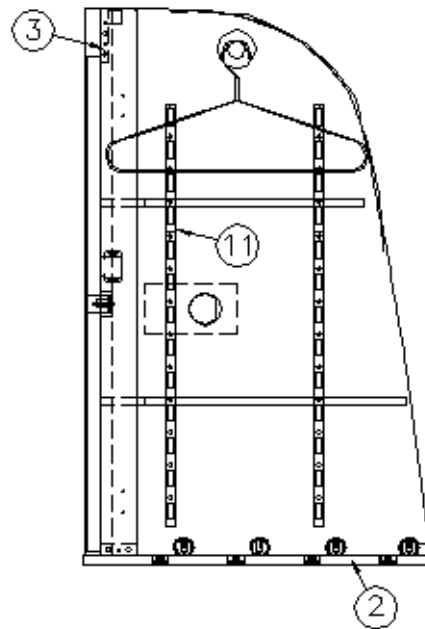

2015 INTERSTATE MOTORHOME

FURNITURE, LOUNGE

Wardrobe, Hanging, Grand Tour, Onyx

Parts Listed on Next Page

2015 INTERSTATE MOTORHOME

FURNITURE, LOUNGE

Wardrobe, Hanging, Grand Tour, Onyx

968143-16	Wardrobe, Hanging
1. 968143-161	Panel, 19.56 x 33.5
2. 968143-162	Panel, 18.25 x 21.38
3. 968143-163	Panel, 16 x 3.25
4. 968143-164	Panel, 16.25 x 16.5
5. 968143-165	Panel, 18.75 x 16.5
6. 968143-166	Panel, 2.25 x 16
7. 968143-167	Panel, 2.25 x 33.5
8. 968143-168	Panel, 2.25 x 33.5
9. 968143-169	Panel, 16.63 x 30.25
10. 801706-0019	Corner Trim, 90°, 1" radius, Asian Night
11. 381527	Shelf strips, speedy
12. 382059-01	Knob, Push/pull
13. 967234	Cover assembly
365346-01	Edgebanding, .63", Midnight
365346-02	Edgebanding, .94", Midnight
381228-02	Door Catch Grabber, 5LB
382057	Knockdown
382057-01	Cap, Knockdown, Lt Brown
381607-11	Hinge assembly
380046	Flange, Chrome
200975-04	Conduit, Flexible plastic, Black