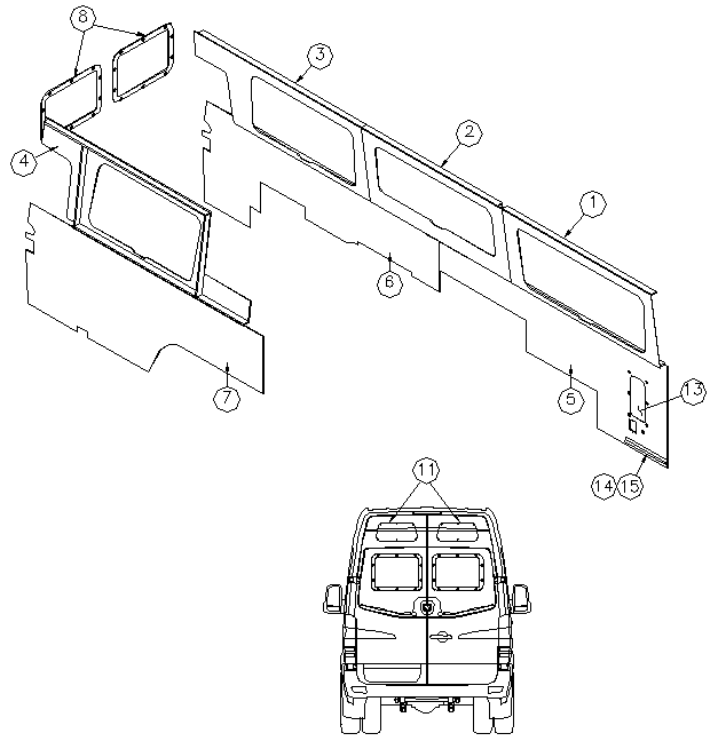

2015 INTERSTATE MOTORHOME

INTERIOR SHELL

Interior Panel w/Window Boxes, Lounge Extended, Walnut

112224-02

Interior Panels w/Window Boxes Install

1. 968255-0102	Window box, RS forward
2. 968255-0202	Window box, RS mid
3. 968255-0302	Window box, RS rear
4. 968255-0402	Window box, CS rear
5. 968255-05	Panel, RS forward
6. 968255-06	Panel, RS rear
7. 968255-07	Panel, CS rear
8. 968255-08	Panel, Rear door window
9. 998206-04	Door panel, Lower sliding
10. 998206-02	Door panel, Upper sliding
11. 998206-03	Door panel, Rear
12. 195389-01	063 Aluminum Platinum Gray, 25 x 36
13. 967875	Cup holder
14. 800573-012	Molding, Door edge, 1-3/32 x 80, Walnut
15. 800638-0102	Molding, Quarter round, 1/2", Walnut
16. 386206	Vent, Louvered, 2.63 x 17.5, Black

*replaced 967773 on 1-01-2015