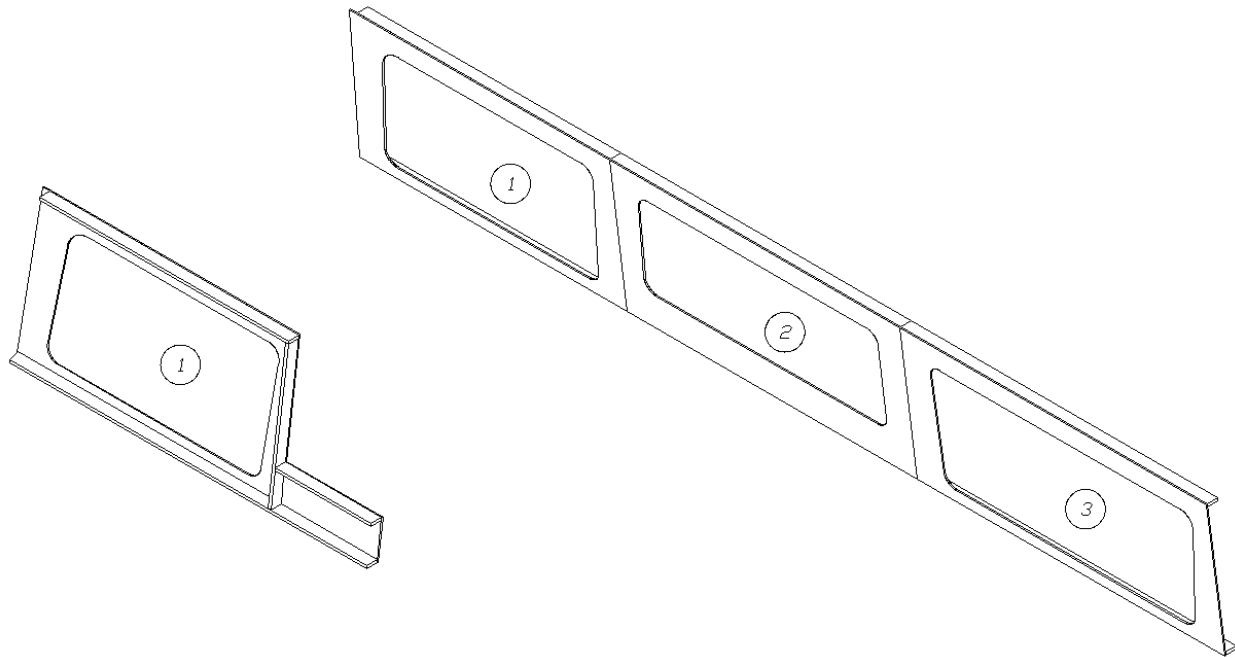

2015 INTERSTATE MOTORHOME

SHADES, CURTAINS

Shades/Curtains w/Window Boxes, Lounge, Ext, & Grand Tour

111856
111856-01

Install, Window Shades, Lounge & Extended
Install, Window Shades, Grand Tour

1. *703859-02
 2. *703859-03
 3. *703859-04
- 998201
*703859-01