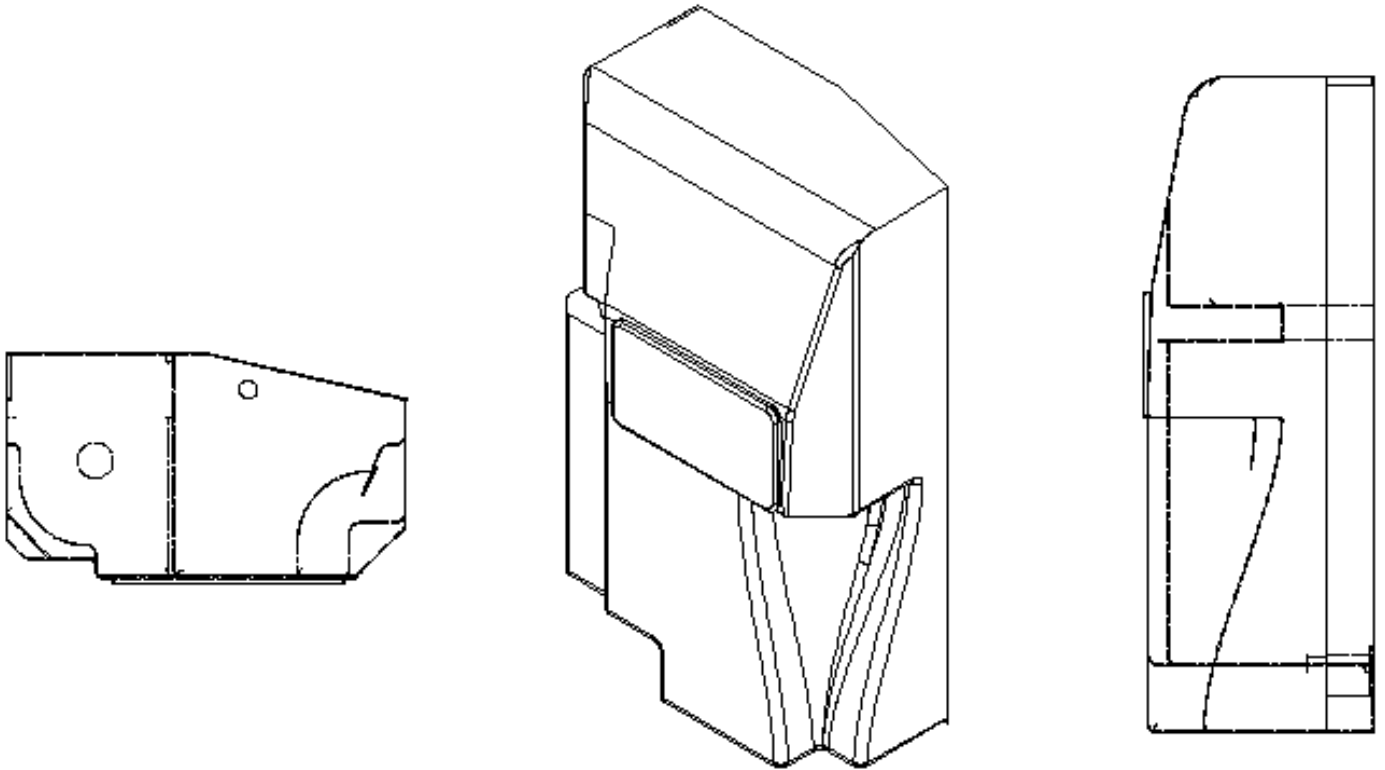

2015 INTERSTATE MOTORHOME

FURNITURE, BATH

Shower Module, Grand Tour

203789	Wet bath shower module assembly w/sink
203625-01	Lavy sink
203789-02	Under sink Access panel
203789-03	CSA required Lavy hole size
602251	Faucet, Pull-out