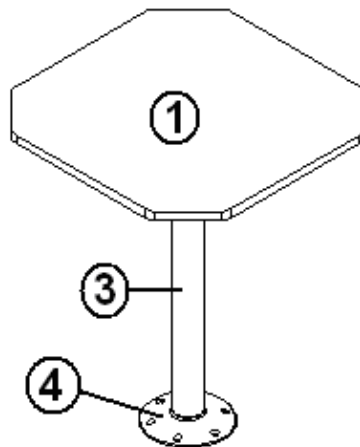

*968136 replaced 967931 on 1-05-2015

2015 INTERSTATE MOTORHOME

FURNITURE, LOUNGE

Table, Pedestal

- | | |
|--------------|--|
| 1. 602234-05 | Table top, Hazelnut solid surface-Onyx |
| 2. 381975 | Pedestal socket, table top |
| 3. 381974 | Pedestal leg, thread lock |
| 4. 381976 | Pedestal socket, floor, thread lock |
| 5. 381136 | Rubber bumper |
| 6. 382078 | Screen clip |
| 382077 | Post storage clip, pedestal table |