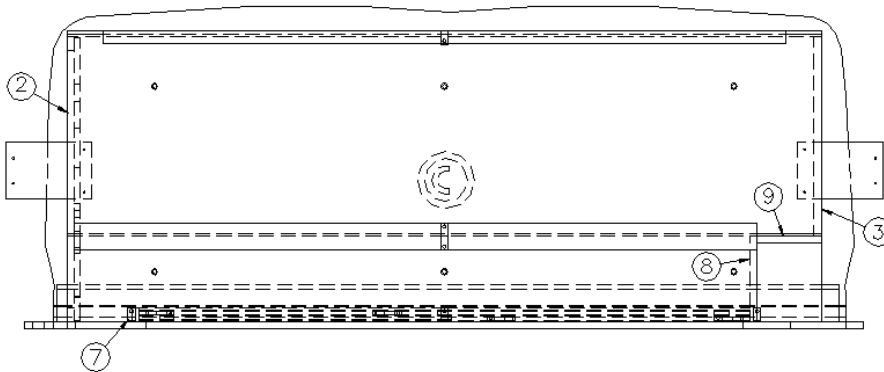

2015 INTERSTATE MOTORHOME

FURNITURE, GALLEY

Roof Locker, Front End, Onyx

967503-16

Roof Locker, Front End

1. 967503-161	Panel, 14.06 x 59
2. 967503-163	Panel, 9 x 20
3. 967503-165	Panel, 8.88 x 19.88
4. 967503-168	Panel, 6 x 48.5
5. 967503-169	Panel, 2.25 x 55
6. 967503-1611	Panel, 1 x 43
7. 967503-1614	Panel, 1 x 9
8. 967503-1615	Panel, 6 x 9
9. 967503-1616	Panel, 4.5 x 9
10. 801706-0019	Corner trim, 90°, 1" radius, Asian Night
11. 203388-01	Track, Sliding door, Black
12. 203633-02	Door, Sliding glass, 8.06 x 22
13. 380041	Corner brace, 1" Stanley
14. 381209-01	Grommet, w/cap, Black, 1.5" hole
15. 500132	Grommet, 1"
16. 115561	Aluminum angle, 25°, 1 x 1
17. 115562	Aluminum angle, 70°, 1 x 1
18. 115580	Support plate, Overhead
203445-01	T-molding, .5625", White