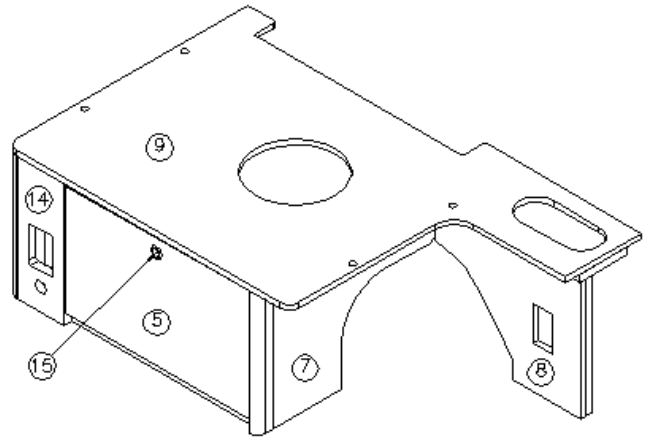

2015 INTERSTATE MOTORHOME

FURNITURE, LOUNGE

Dinette Seat, CS, Lounge, Ext, 9 Passenger & Grand Tour, Lt Camel

*968136-18

CS Dinette Seat Base Assembly

1. 968136-181	Panel, 2.5 x 13.25
2. 968136-182	Panel, 2.5 x 13.25
3. 968136-183	Panel, 2.5 x 23.5
4. 968136-184	Panel, 2.5 x 23.5
5. 968136-185	Panel, 19.25 x 11.62
6. 968136-186	Panel, 1.76 x 13.25
7. 968136-187	Panel, 23.5 x 13.25
8. 968136-188	Panel, 15.36 x 13.25
9. 968136-189	Panel, 25.31 x 41.42
10. 801706-0018	Corner trim, 90°, 1" radius, Asian Sand
11. 968136-1818	Panel, 7 x 25
12. 968136-1819	Panel, 2.5 x 23.5
13. 968136-1820	Panel, 2.5 x 11
14. 968136-1821	Panel, 4.88 x 13.24
15. 382059-01	Knob, Push/pull
381607-11	Hinge assembly
365344-01	Edgebanding, .63", Pearl Bisque
365344-02	Edgebanding, .94", Pearl Bisque

*replaced 967239 & 967931 on 1-05-2015