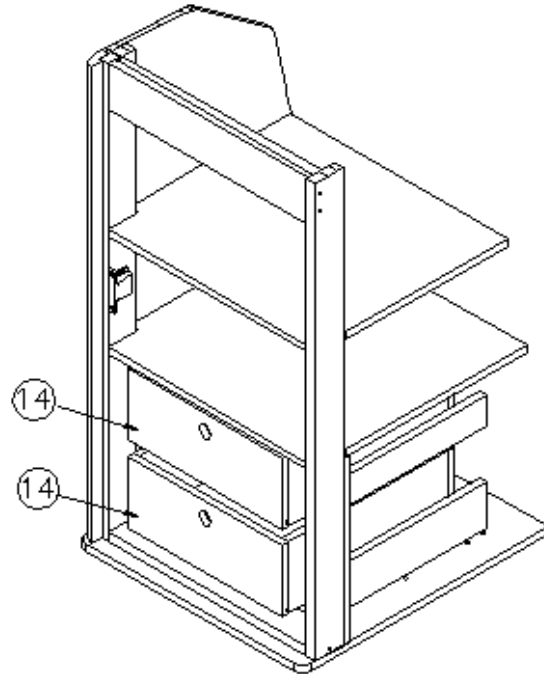

2015 INTERSTATE MOTORHOME

FURNITURE, BEDROOM

Wardrobe, Hanging, Twin Bedroom, Walnut

Parts Listed on Next Page