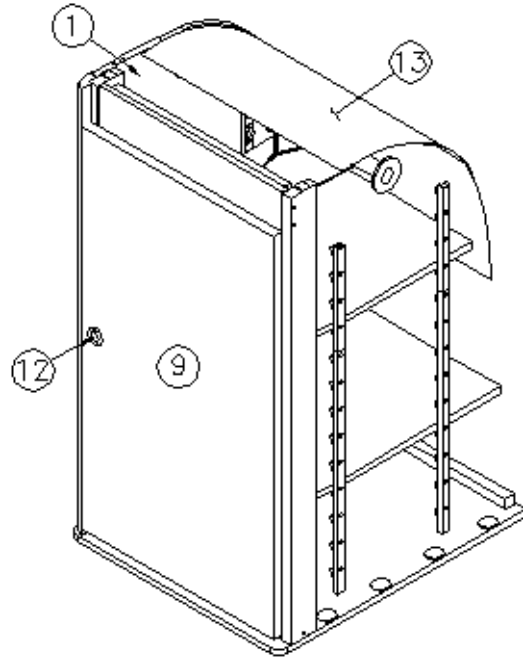

2015 INTERSTATE MOTORHOME

FURNITURE, LOUNGE

Wardrobe, Hanging, Grand Tour, Walnut

Parts Listed on Next Page