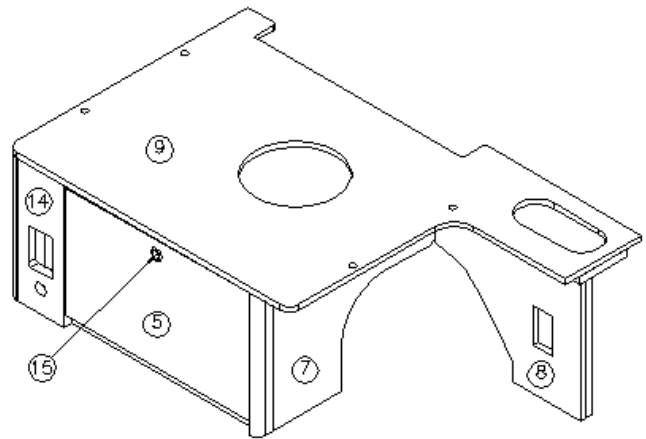

2015 INTERSTATE MOTORHOME

FURNITURE, LOUNGE

Dinette Seat, CS, Lounge, Ext, 9 Passenger & Grand Tour, Walnut

*968136-02

CS Dinette Seat Base Assembly

1. 968136-021	Panel, 2.5 x 13.25
2. 968136-022	Panel, 2.5 x 13.25
3. 968136-023	Panel, 2.5 x 23.5
4. 968136-024	Panel, 2.5 x 23.5
5. 968136-025	Panel, 19.25 x 11.62
6. 968136-026	Panel, 1.76 x 13.25
7. 968136-027	Panel, 23.5 x 13.25
8. 968136-028	Panel, 15.36 x 13.25
9. 968136-029	Panel, 25.31 x 41.42
10. 801706-002	Corner trim, 90°, 1" radius, Walnut
11. 968136-0218	Panel, 7 x 25
12. 968136-0219	Panel, 2.5 x 23.5
13. 968136-0220	Panel, 2.5 x 11
14. 968136-0221	Panel, 4.88 x 13.24
15. 382059-01	Knob, Push/pull
381607-11	Hinge assembly
365379-01	Edgebanding, .63", Walnut
365379-02	Edgebanding, .94", Walnut

*replaced 967239 & 967931 on 1-05-2015