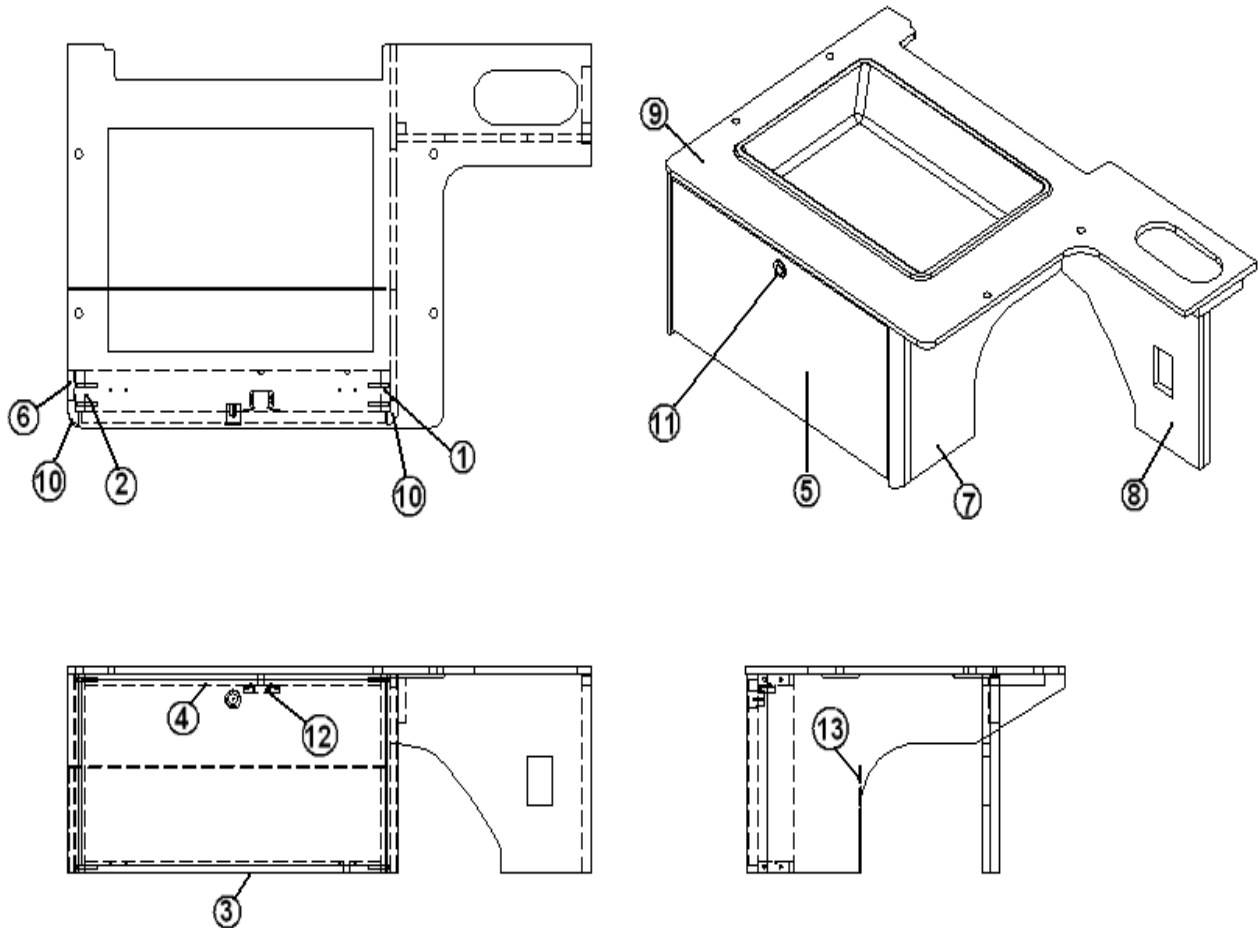

2015 INTERSTATE MOTORHOME

FURNITURE, LOUNGE

Dinette Seat Base, Curbside, Lounge 9 Passenger, Walnut

Parts Listed on Next Page