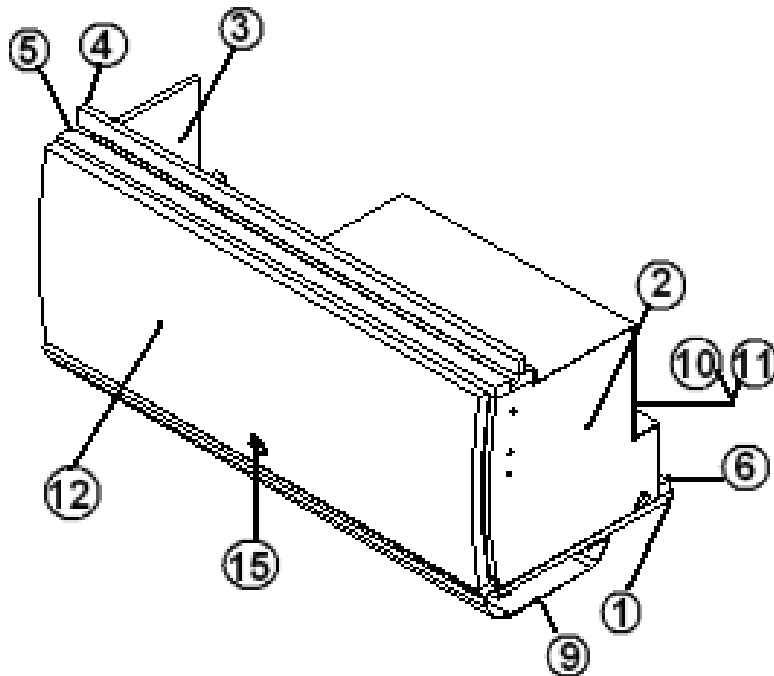

2015 INTERSTATE MOTORHOME

FURNITURE, LOUNGE

Roof Locker, Curbside Rear, Lounge & Extended, Walnut

Parts Listed on Next Page