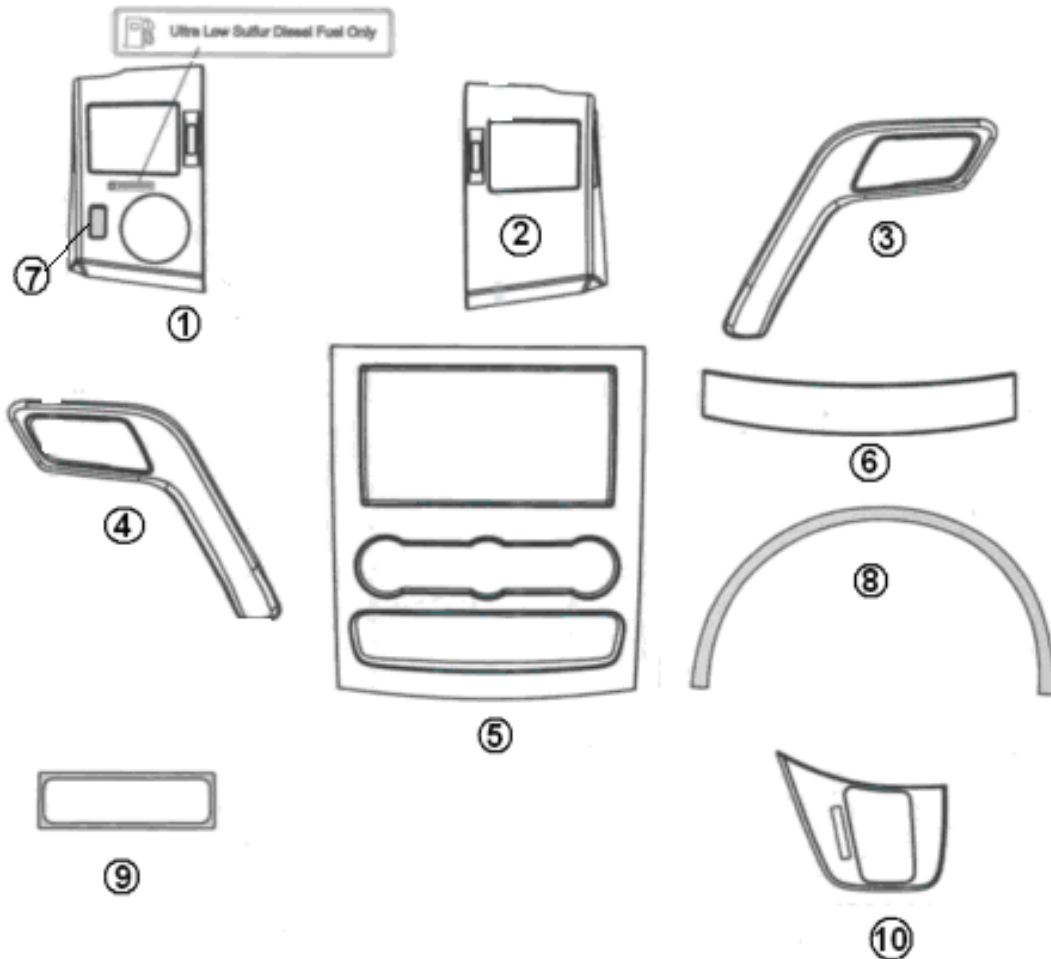

2015 INTERSTATE MOTORHOME

INTERIOR SHELL

Dash Trim Kit, Onyx

365319-01

Kit, Dash Trim Combo, Charcoal Cherry

1. 365319-01100	Decal, Driver Vent, Charcoal Cherry
2. 365319-01101	Decal, Passenger Vent Charcoal Cherry
3. 365319-01102	Decal, Driver Door Pull Charcoal Cherry
4. 365319-01103	Decal, Passenger Door Pull Charcoal Cherry
5. 365319-01104	Decal, Radio/AC Control Surround, Charcoal Cherry
6. 365319-01105	Decal, Above Radio Center Storage, Charcoal Cherry
7. 365319-01106	Decal, Plug for Driver Vent, Charcoal Cherry
8. 365319-01107	Decal, Speedometer, Charcoal Cherry
9. 365319-01108	Decal, Below Main Dash, Charcoal Cherry
10. 365319-01109	Decal, Auto Shifter, Charcoal Cherry