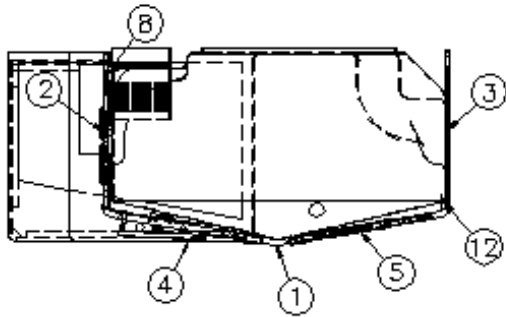

2015 INTERSTATE MOTORHOME

FURNITURE, BATH

Wet Bath Module, Twin, Walnut

Parts Listed on Next Page