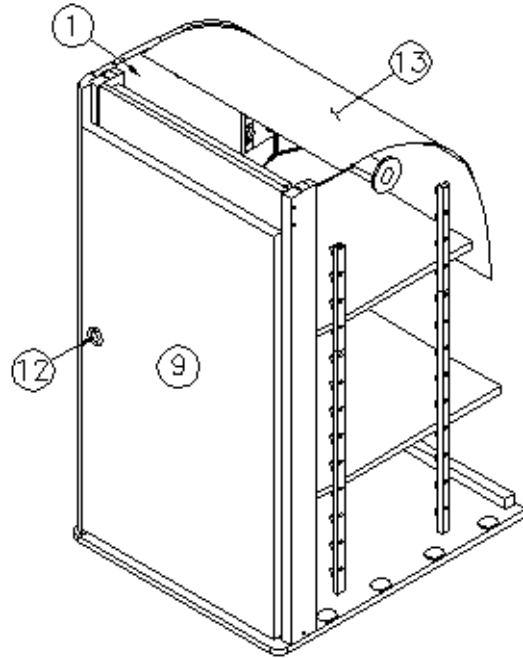

2015 INTERSTATE MOTORHOME

FURNITURE, LOUNGE

Wardrobe, Hanging, Grand Tour, Onyx

Parts Listed on Next Page

2015 INTERSTATE MOTORHOME

FURNITURE, LOUNGE

Wardrobe, Hanging, Grand Tour, Onyx

968143-16	Wardrobe, Hanging
1. 968143-161	Panel, 19.56 x 33.5
2. 968143-162	Panel, 18.25 x 21.38
3. 968143-163	Panel, 16 x 3.25
4. 968143-164	Panel, 16.25 x 16.5
5. 968143-165	Panel, 18.75 x 16.5
6. 968143-166	Panel, 2.25 x 16
7. 968143-167	Panel, 2.25 x 33.5
8. 968143-168	Panel, 2.25 x 33.5
9. 968143-169	Panel, 16.63 x 30.25
10. 801706-0019	Corner Trim, 90°, 1" radius, Asian Night
11. 381527	Shelf strips, speedy
12. 382059-01	Knob, Push/pull
13. 967234	Cover assembly
365346-01	Edgebanding, .63", Midnight
365346-02	Edgebanding, .94", Midnight
381228-02	Door Catch Grabber, 5LB
382057	Knockdown
382057-01	Cap, Knockdown, Lt Brown
381607-11	Hinge assembly
380046	Flange, Chrome
200975-04	Conduit, Flexible plastic, Black