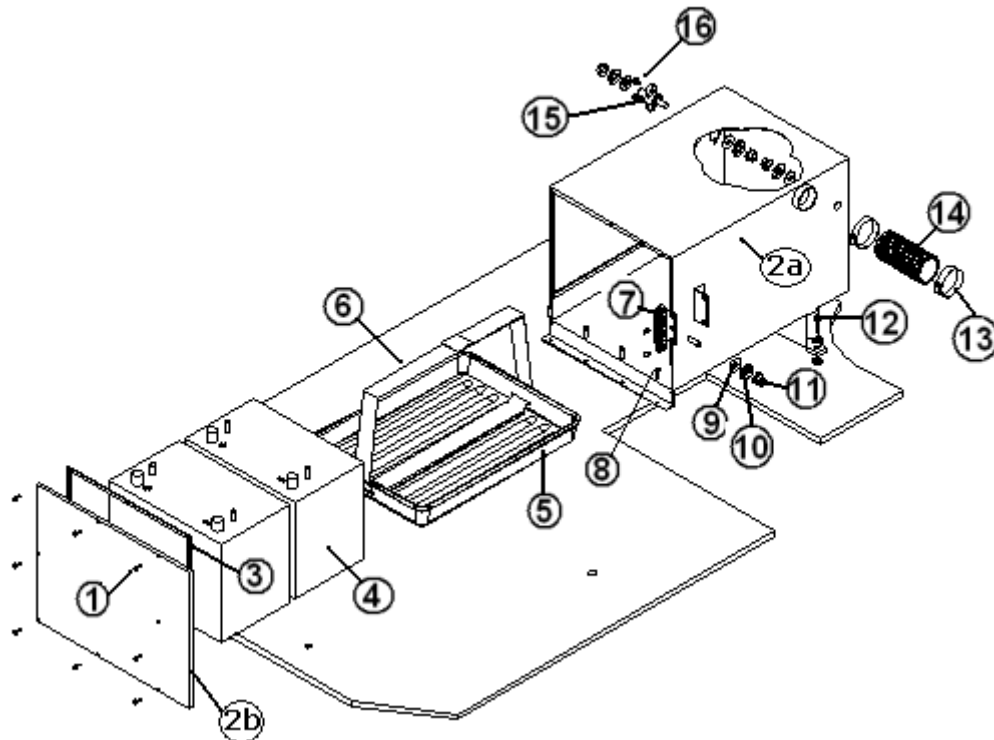

2015 INTERSTATE MOTORHOME

ELECTRICAL, 12 VOLT

Battery Box, Lounge & Dual Wardrobe

112001 Battery Box Install

1. 320111	Screw, #8 X 3/4"
2. 916042-01	Battery Box
916042-02	Battery Box Door
3. 365334	Seal foam gasket tape
4. 511828	Battery AGM 12V Deep Cycle
5. 203734	Battery Box Tray (Lounge)
6. 512443-01	Strap, Battery (56")
512443-02	Strap, Battery (40")
7. 510743	Ground Bar
8. 320116-06	Screw, Black Phillips Head #8 1"
9. 350186	Washer S/S 3/8-16
10. 350158-03	Washer, Lock Tooth 3/8
11. 350192	Locknut, 3/8"-16
12. 345084	Screw, 1/4-14 x 1 Thd. Cutting
13. 340084-40	Clamp, Hose 2"-3"
14. 602192	Tubing, 1.75"ID Ribbed Vent Hose
15. 512281-02	Stud-3/8"-16 Red
16. 320156-02	Screw, 10-32 x 3/8" Pan w/Washer