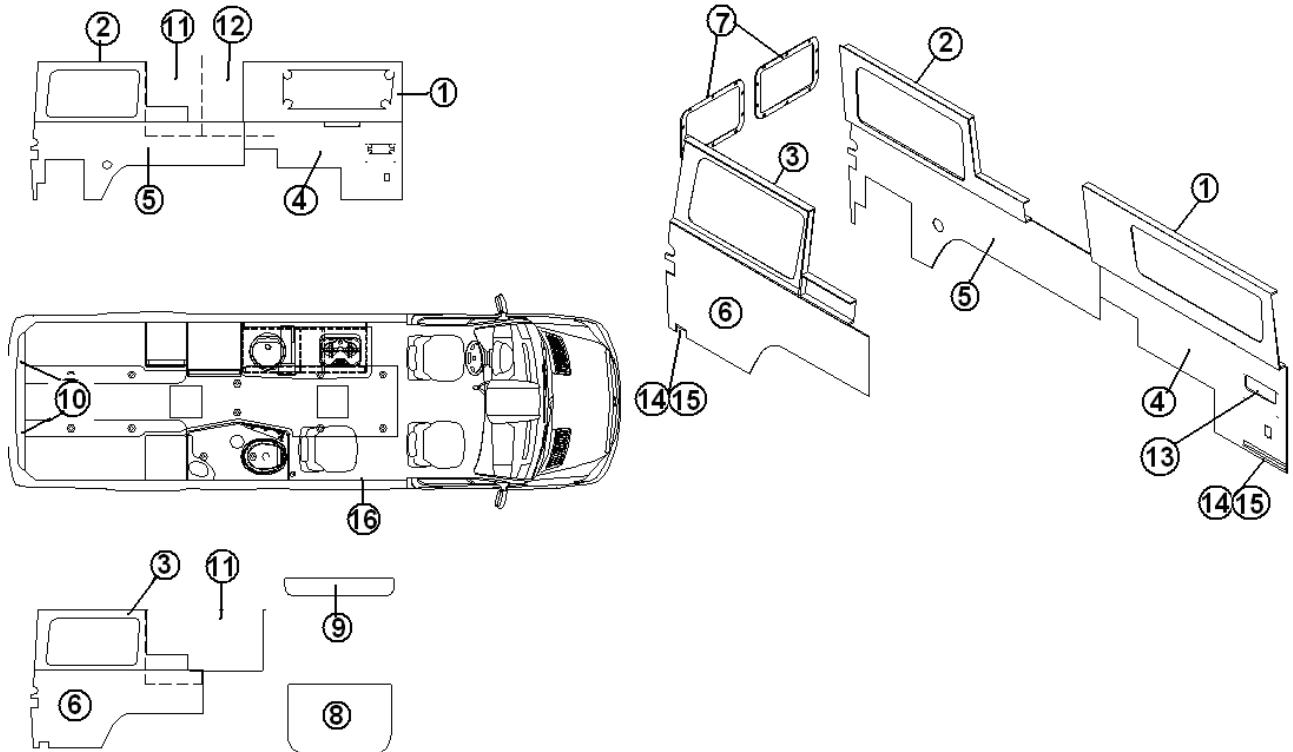

2015 INTERSTATE MOTORHOME

INTERIOR SHELL

Interior Panel w/Window Boxes, Twin & Dual Wardrobe

1. 967562-01	Box Assembly, Roadside Forward
2. 967562-02	Box Assembly, Roadside Rear
3. 967562-03	Box Assembly, Curbside Rear
4. 967562-04	Panel, Roadside Forward
5. 967562-05	Panel, Roadside Aft
6. 967563-06	Panel, Curbside Aft
7. 967562-07	Panel, Rear Door, Window
8. 998206-01	Panel, Lower Sliding Door
9. 998206-02	Panel, Upper Sliding Door
10. 998206-03	Panels, Roadside/Curbside Aft Door
11. 195389-01	.63 Grey Aluminum Sheet, Cut to Fit.
12. 454741	Panel, Galley/Wardrobe Closeout
13. 967875	Cup holder Assy.
14. 800573-012	Molding, Flat Door, Edge, Walnut
800573-0119	Molding, Door edge, 1-3/32 x 80, Asian Night
800573-0118	Molding, Door edge, 1-3/32 x 80, Asian Sand
15. 800638-0118	Molding, Quarter Rd .5", Asian Sand
800638-0119	Molding, Quarter round, 1/2", Asian Night
800638-0102	Molding, Quarter round, 1/2", Walnut
16. 998201	Curtain Assembly, Sliding Door