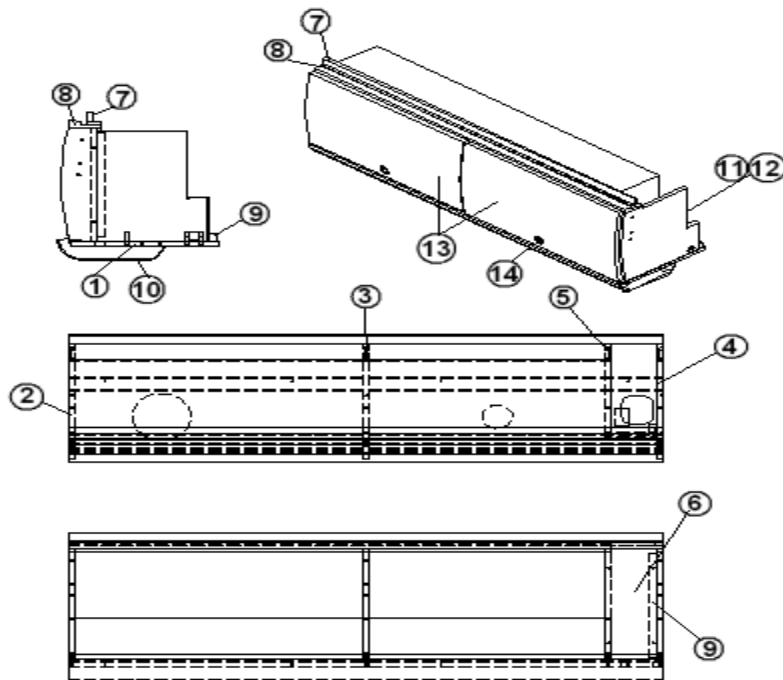

2015 INTERSTATE MOTORHOME

FURNITURE, GALLEY

Roof Locker, RS Aft, Lounge & Extended, W/R & Dual W/R, Walnut

967649-02

Roof Locker Assembly, RS Aft, Wardrobe Opt.

1. 967649-021	Panel, 12.5 X 50
2. 967649-022	Panel, 12.28 X 12.12
3. 967649-023	Panel, 12.28 X 12.12
4. 967649-024	Panel, 12.28 X 12.12
5. 967649-025	Panel, 9.34 X 11.73
6. 967649-026	Panel, 4.5 X 12
7. 967649-027	Panel, 1 X 50
8. 967649-028	Panel, 2.75 X 50
9. 800025-01	Pine, 3/4" X 3/4", Stained
10. 115406	Extrusion, 9.075" Wide Alum
11. 115473-10	Back, Alum, 45.5"
12. 701538-01	Carpet, Econolier W/PSA Back
13. 801785-092	Door, 12.38 X 24.75, Walnut
14. 382059-01	Knob, Push/Pull Sugatsune
382227	Hinge, Overhead Spring, Nickel