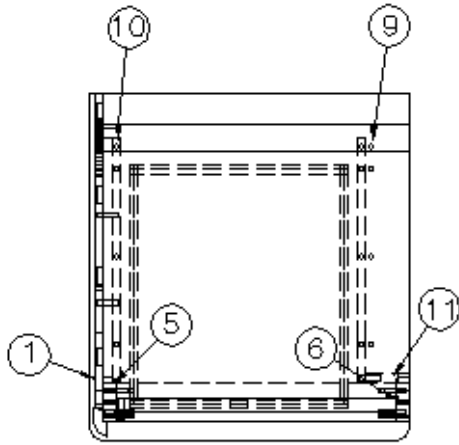

2015 INTERSTATE MOTORHOME

FURNITURE, BEDROOM

Wardrobe, Hanging, Twin Bedroom, Onyx

Parts Listed on Next Page

2015 INTERSTATE MOTORHOME

FURNITURE, BEDROOM

Wardrobe, Hanging, Twin Bedroom, Onyx

967461-16	W/R Assy, Hanging, Onyx
1. 967461-161	Panel, W/R, 18.07 X 33.50
2. 967461-162	Panel, W/R, 18.25 X 19.88
3. 967461-163	Panel, W/R, 17.06 X 17.50
4. 967461-164	Panel, W/R, 15.5 X 17.50
5. 967461-165	Panel, W/R, 2.25 X 33.50
6. 967461-166	Panel, W/R, 2.25 X 33.50
7. 967461-167	Panel, W/R, 3.25 X 16
8. 967461-168	Panel, W/R, 2.25 X 16
9. 967461-169	Panel, W/R, 14 X 13.13
10. 967461-1610	Panel, W/R, 14 X 13.13
11. 967461-1611	Panel, W/R, 13.13 X 1.94
12. 967461-1612	Panel, W/R, 2.25 X 14
13. 967461-1613	Panel, W/R, 3.25 X 14
14. 968020-12	Drawer box assy. 5" x 13.06" x 13.94"
967461-1614	Panel, W/R, 16.63 X 30.25
801706-0019	Corner Trim, Onyx
801262-09	Drawer Bottom, 15.50" X 12.56"
381400	Slide Drawer, 2900-14" P
382059-01	Knob, Push/Pull Sugatsune
381228-02	Door Catch Grabber, 5LB
381607-11	Hinge Assy
967474	Cover Assy-Wire
382057-03	Cap Cover, Dark Brown