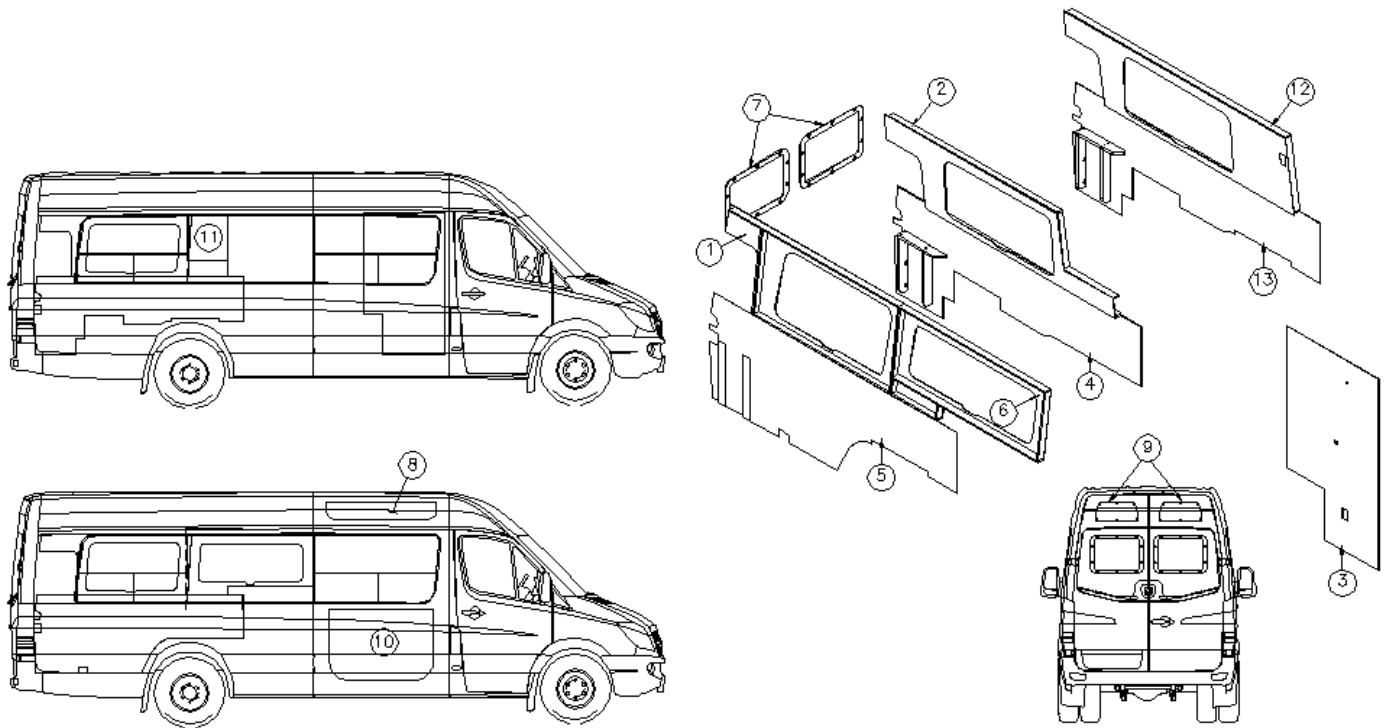

2015 INTERSTATE MOTORHOME

INTERIOR SHELL

Interior Panel w/Window Boxes, Grand Tour, Lt Camel

112163-18

Interior Panels w/Window Boxes Install

1. 968155-0118	Window box, CS rear
2. 968155-0218	Window box, RS rear
3. 968155-0318	Panel, RS forward
4. 968155-04	Panel, RS rear
5. 968155-05	Panel, CS rear
6. 968155-0618	Window box, CS mid
7. 967563-08	Panel, Rear door window
8. 998224-02	Door panel, Upper sliding
9. 998224-03	Door panel, Rear
10. 998224-01	Door panel, Lower sliding
11. 195389-01	063 Aluminum, Platinum Gray
12. 968155-0718	Window box, Extra RS seat option
13. 968155-08	Panel, Extra RS rear seat option