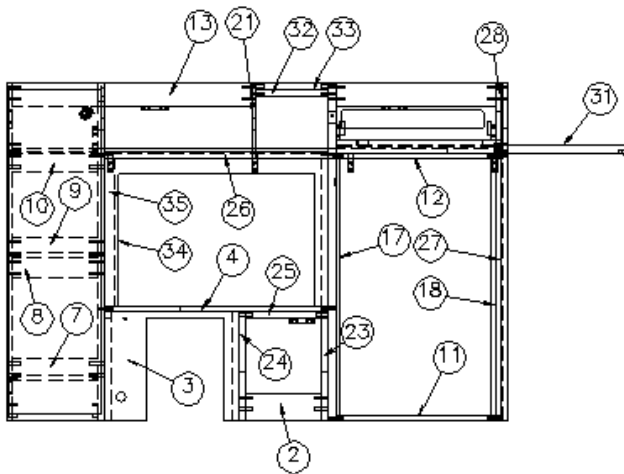

2015 INTERSTATE MOTORHOME

FURNITURE, GALLEY

Galley, Drawer Microwave, Twin & Dual W/R, Onyx

Parts Listed on Next Page