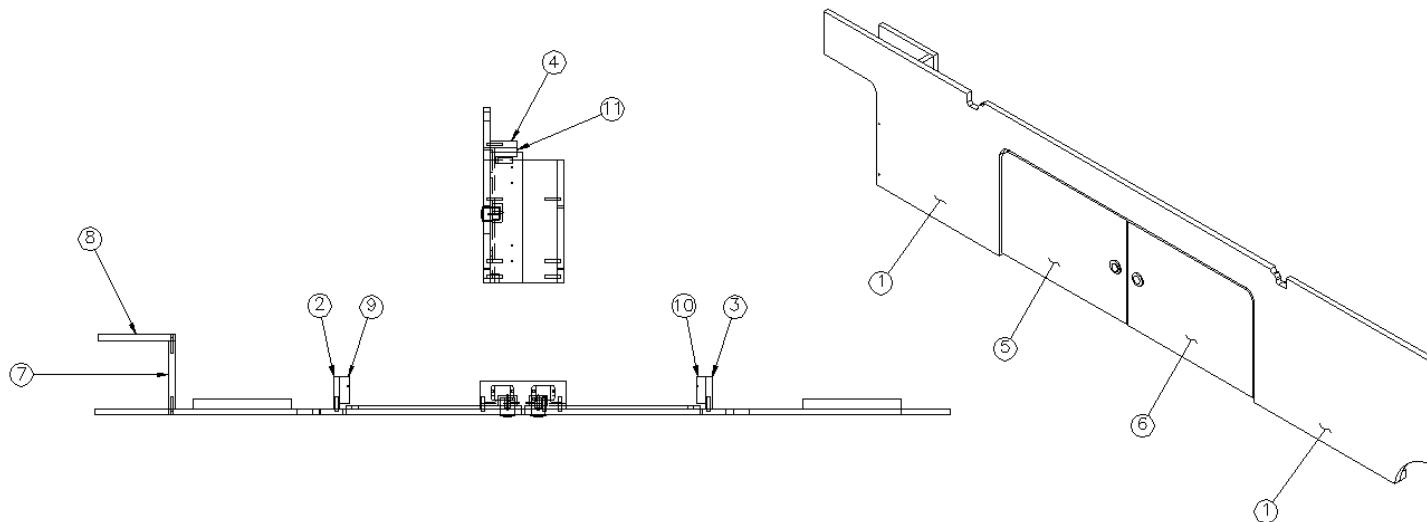

2015 INTERSTATE MOTORHOME

FURNITURE, LOUNGE

Sofa Base, Rear, Lounge, Extended, & Grand Tour, Walnut

*968134-02

Rear Sofa Seat Base

1. 968134-021	Panel, 14.25 x 69.58
2. 968134-022	Panel, 2.63 x 10.63
3. 968134-023	Panel, 2.63 x 10.63
4. 968134-024	Panel, 2.25 x 7
5. 968134-025	Panel, 10.38 x 14.28
6. 968134-026	Panel, 10.38 x 14.28
7. 968134-027	Panel, 5.5 x 10
8. 968134-028	Panel, 6.25 x 10
9. 968134-029	Panel, 2.25 x 10.63
10. 968134-0210	Panel, 2.25 x 10.63
11. 968134-0211	Panel, 1.81 x 7
381228-02	Door Catch Grabber, 5LB
381607-11	Hinge assembly
382059-01	Knob, Push/pull
365379-01	Edgebanding, .63", Walnut
365379-02	Edgebanding, .94", Walnut

*replaced 967241 on 1-05-2015