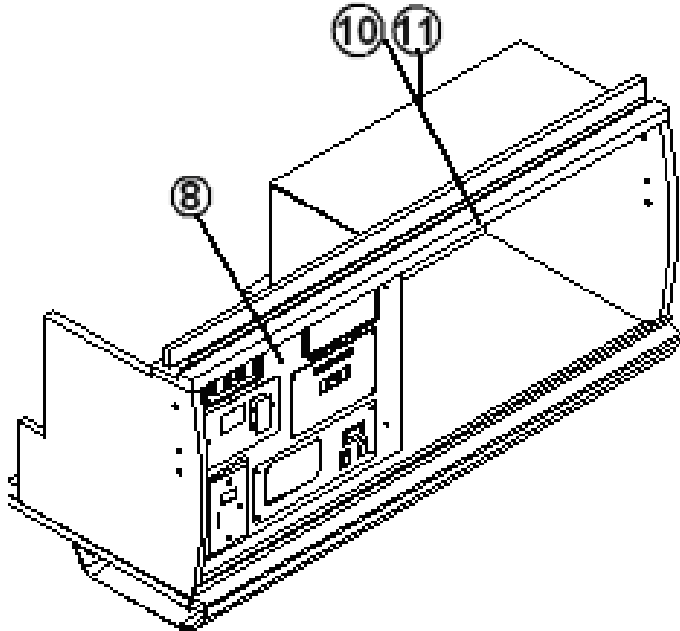

2015 INTERSTATE MOTORHOME

FURNITURE, LOUNGE

Roof Locker, Curbside Rear, Lounge & Extended, Walnut

Parts Listed on Next Page