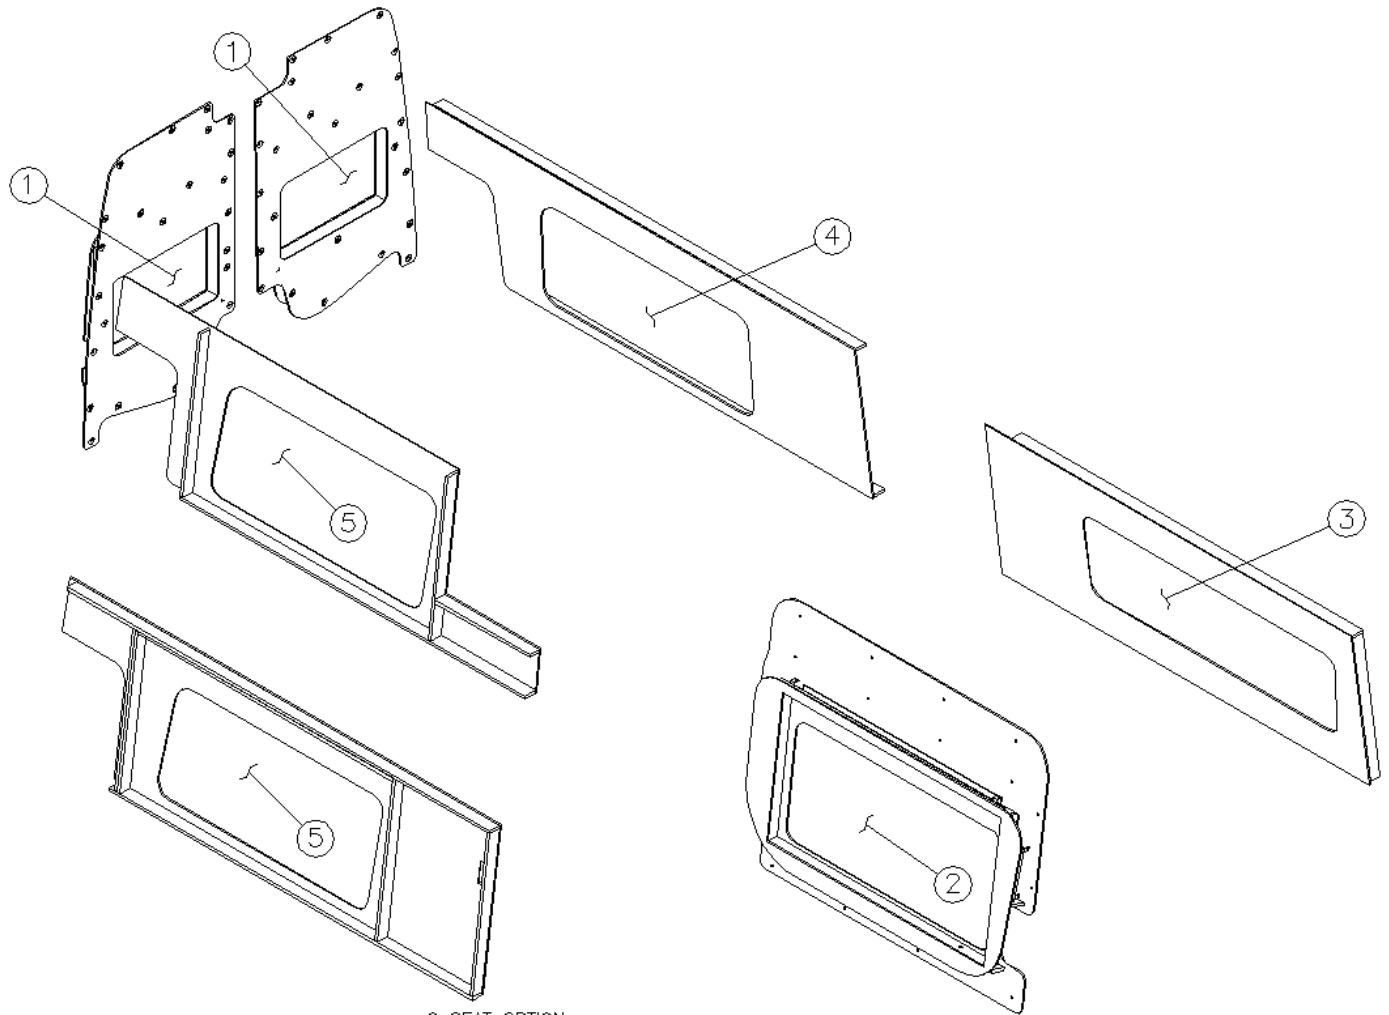

2015 INTERSTATE MOTORHOME

SHADES, CURTAINS

Power Shades, Lounge With Wardrobe Option

9 SEAT OPTION

1. 704191-01	Power roller shade, 21.25 x 17.5
2. 704191-02	Power roller shade, 41.88 x 23.5
3. 704191-07	Power roller shade, 57 x 25.5
4. 704191-04	Power roller shade, 50.25 x 25.5
5. 704191-03	Power roller shade, 49.38 x 25.5
704191-17	16 Channel RF remote
704113-02	Velcro hook

*Replaced 703859 on 2-12-2015