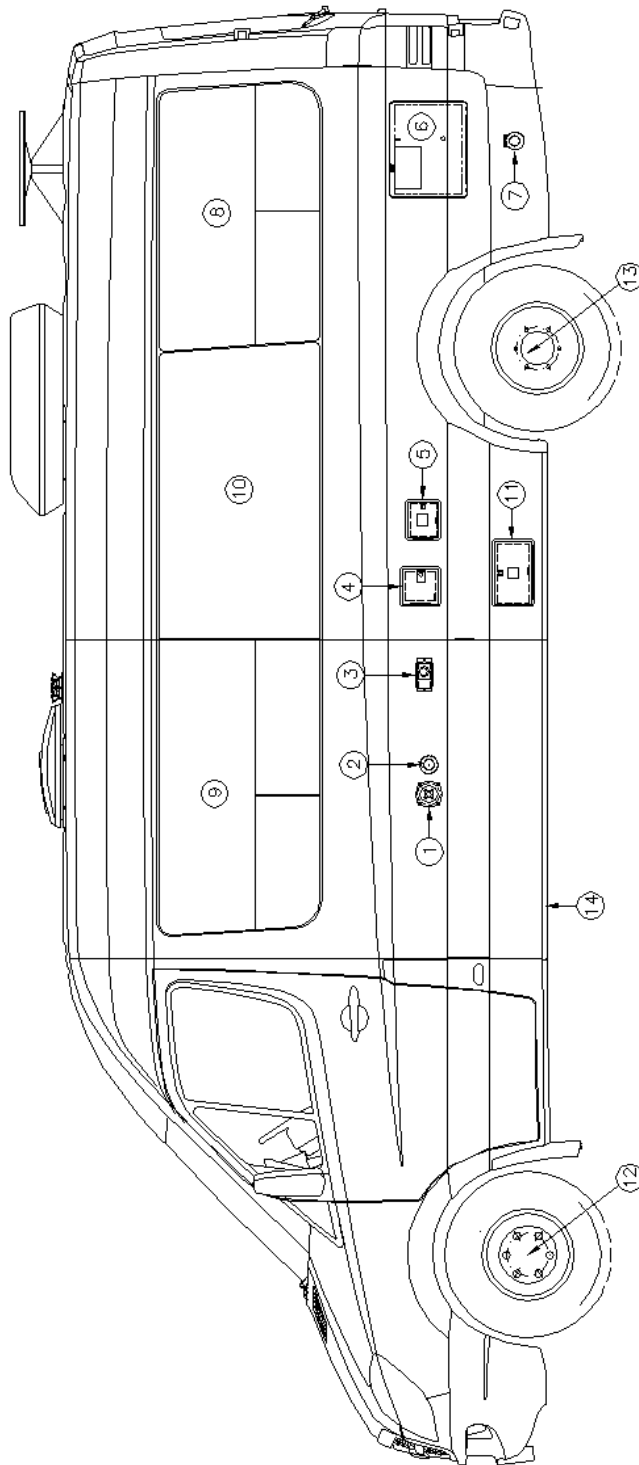

2015 INTERSTATE MOTORHOME

EXTERIOR SHELL

Wall, Roadside, Lounge

Parts Listed on Next Page