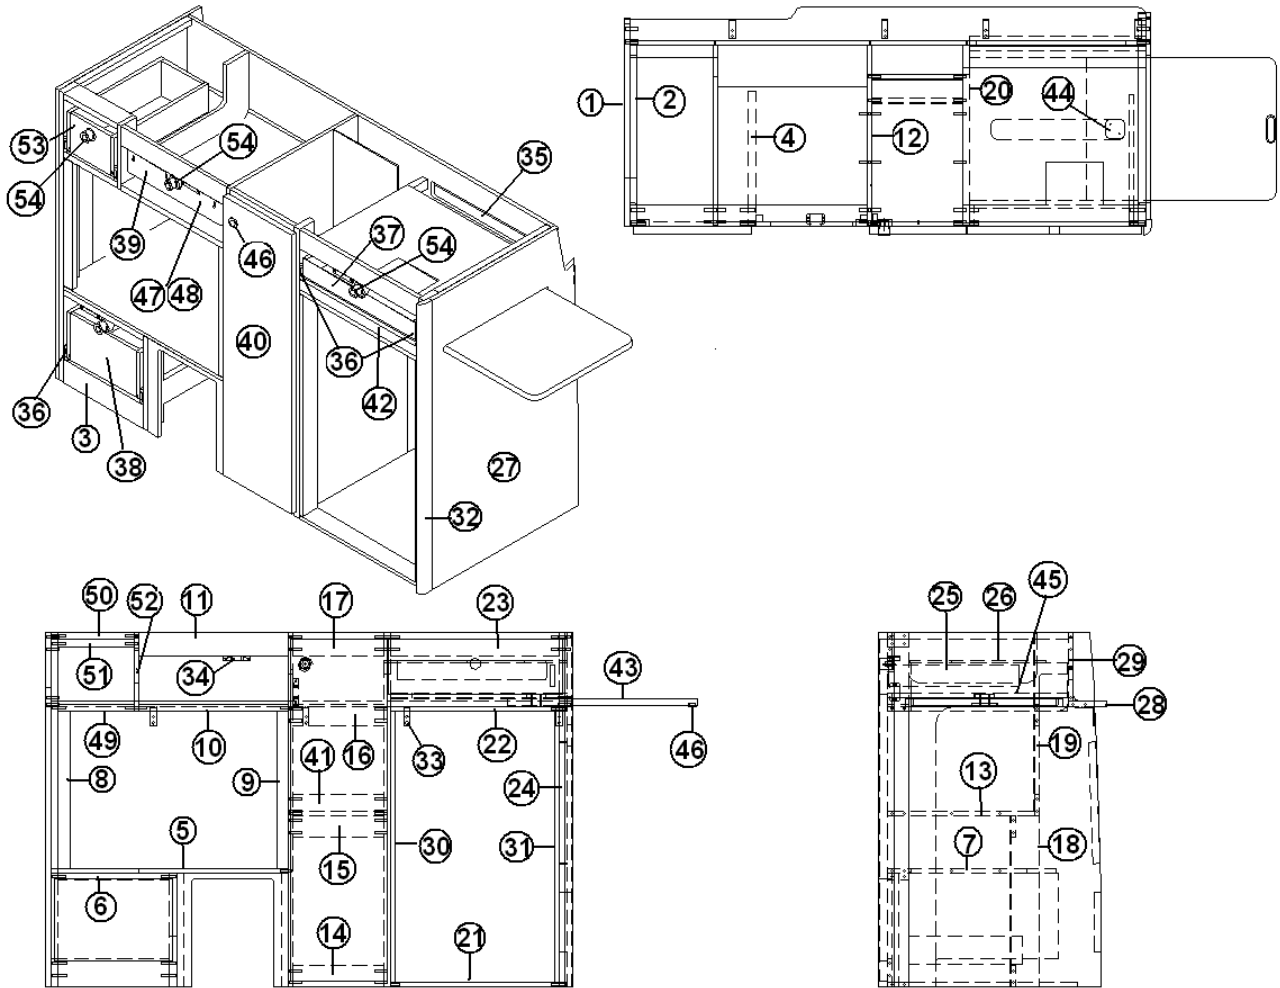

2015 INTERSTATE MOTORHOME

FURNITURE, GALLEY

Galley, Lounge, Twin & Dual W/R, Walnut

Parts Listed on Next Page