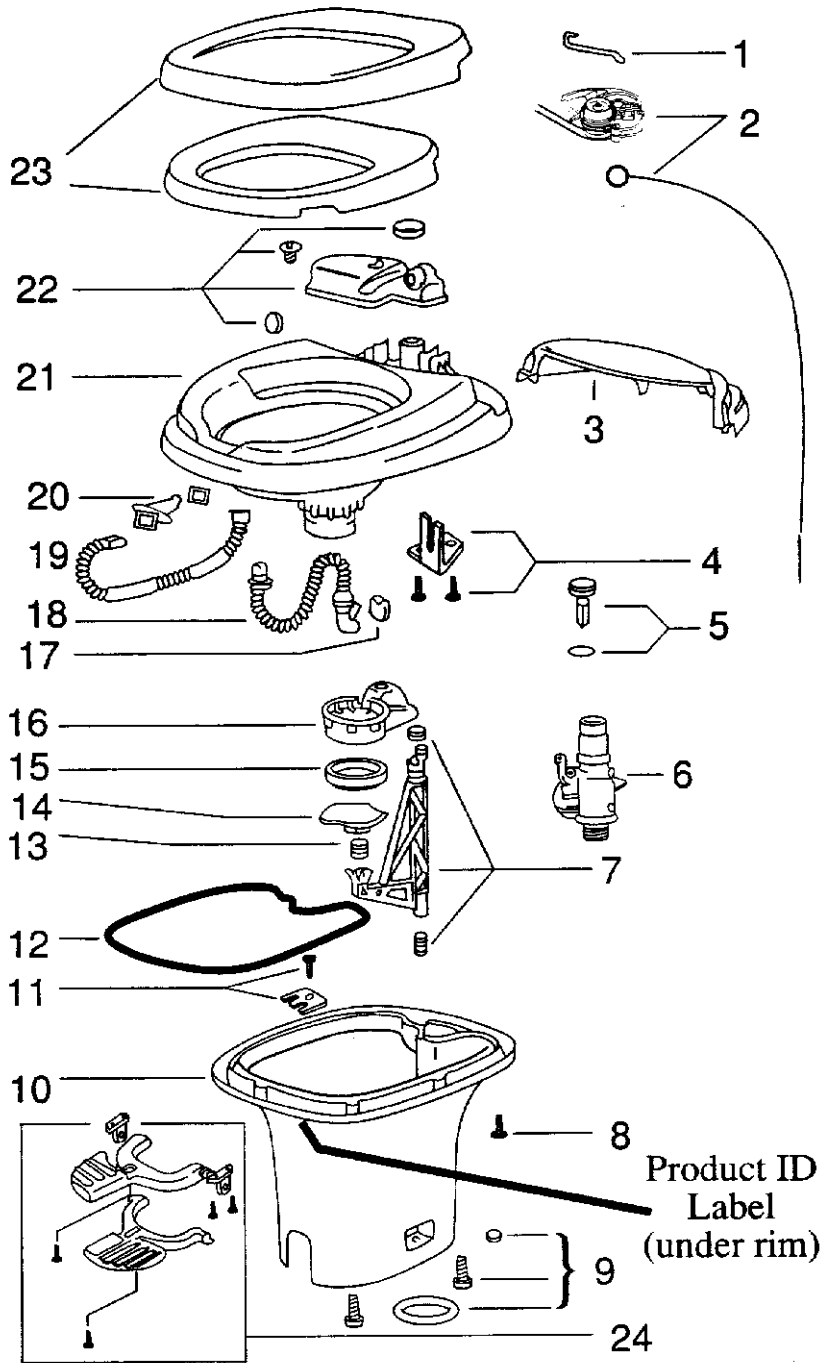

2015 INTERSTATE MOTORHOME

PLUMBING, DRAIN

Toilet w/o Water Saver

Parts Listed on Next Page