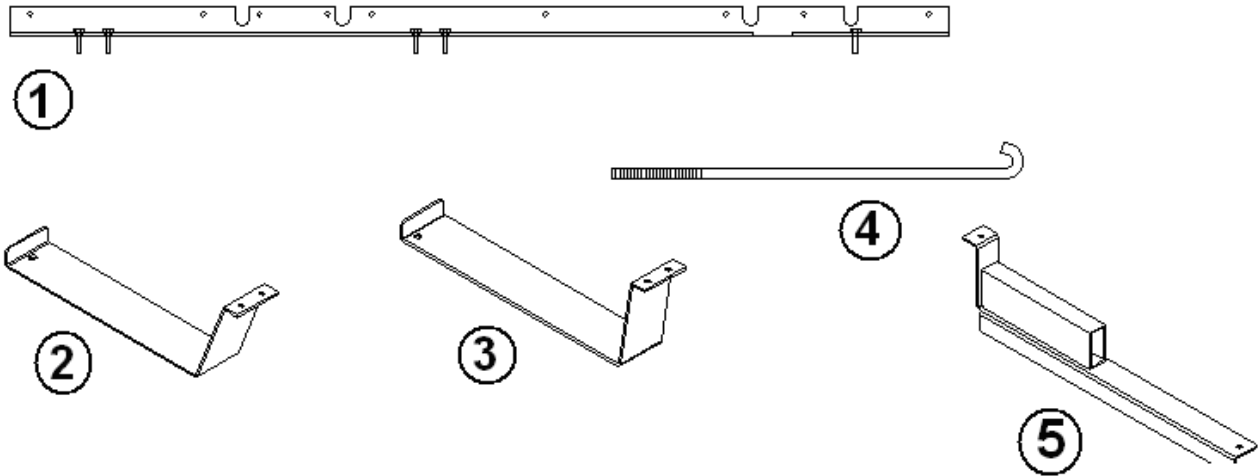

2015 INTERSTATE MOTORHOME

PLUMBING, DRAIN

Gray Tank, Support Rod/Brackets

1. 454688	Bracket, gray tank
2. 454689	Bracket, gray tank, front
3. 454690	Bracket, gray tank, middle
4. 454687	Rod, gray tank
5. 454691	Bracket, gray tank, rear
386223	Strap, tank, rubber

Closeout Panel Assy., Covered

967680	Panel Assy., Covered Closeout