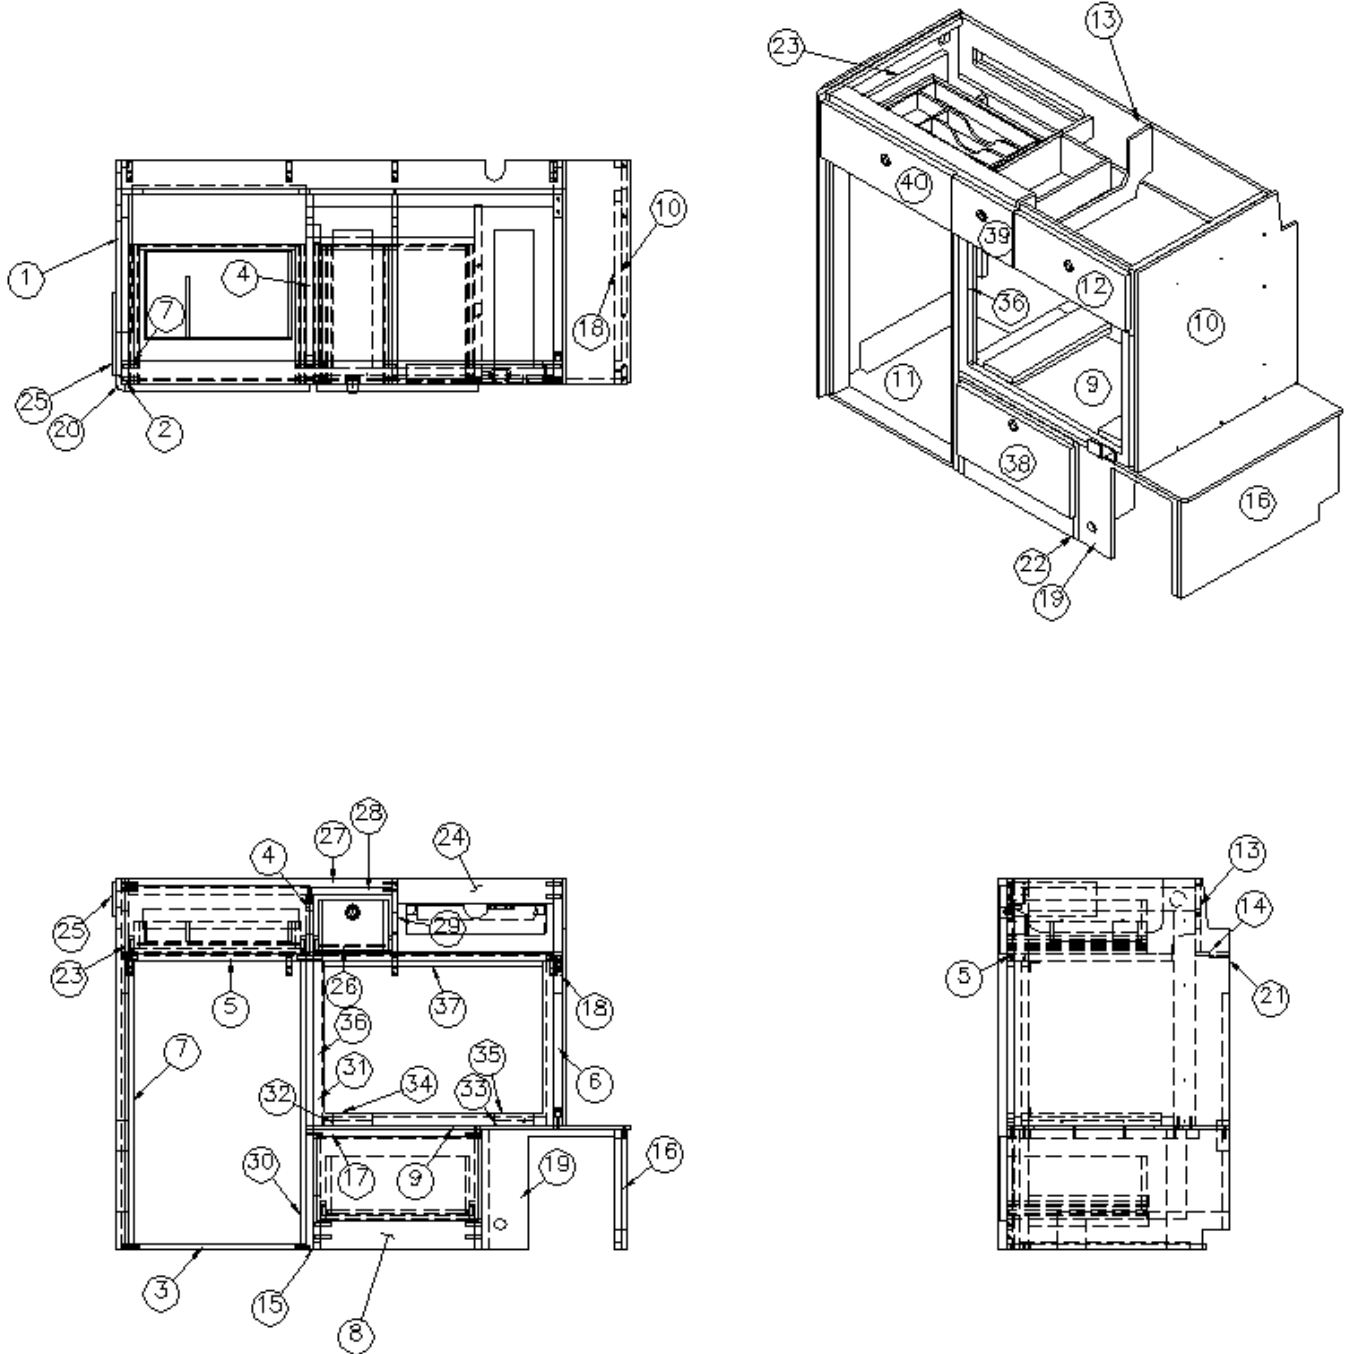

2015 INTERSTATE MOTORHOME

FURNITURE, GALLEY

Galley, Drawer Microwave, Lounge, Lounge Extended, Lt Camel

Parts Listed on Next Page