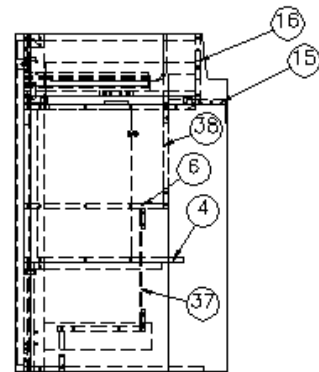

2015 INTERSTATE MOTORHOME

FURNITURE, GALLEY

Galley, Drawer Microwave, Twin & Dual W/R, Lt Camel

Parts Listed on Next Page