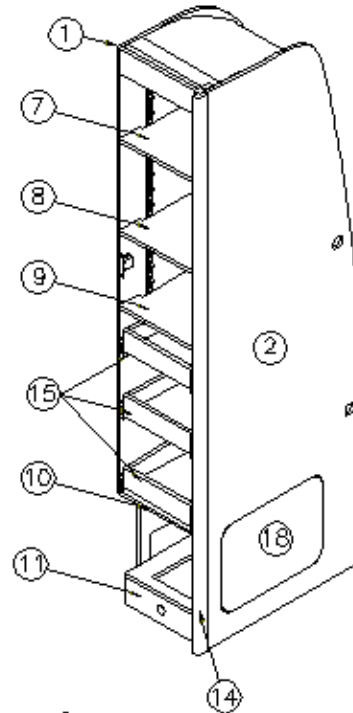

2015 INTERSTATE MOTORHOME

FURNITURE, GALLEY

Pantry/Wardrobe, RS, Grand Tour, Walnut

Parts Listed on Next Page