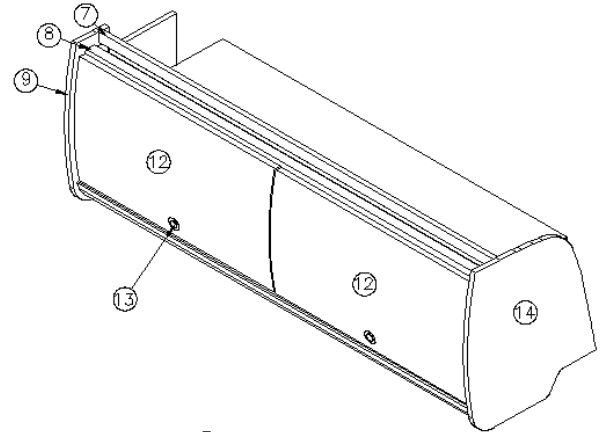

2015 INTERSTATE MOTORHOME

FURNITURE, GALLEY

Roof Locker, Roadside Forward, Lounge & Extended, Walnut

968228-02

Roadside, Forward, Roof locker

1. 968228-021	Panel, 12.5 x 45.9
2. 968228-022	Panel, 12.28 x 12.12
3. 968228-023	Panel, 12.28 x 12.12
4. 968228-024	Panel, 12.28 x 12.12
5. 968228-025	Panel, 9.34 x 11.73
6. 968228-026	Panel, 5.82 x 12
7. 968228-027	Panel, 1 x 45.38
8. 968228-028	Panel, 2.75 x 45.38
9. 968228-0210	Panel, 10.64 x 16.46
10. 115406	Roof locker extrusion, 45.38
11. 115473-21	Aluminum Roof locker back, 39.61
12. 801785-082	Door, 12.38 x 22.44, Walnut
13. 382059-01	Knob, Push/pull
14. 967463-02	Endcap, Roof locker, Walnut
382227	Hinge, Overhead spring, Nickel

*replaced 967514 on 1-01-2015