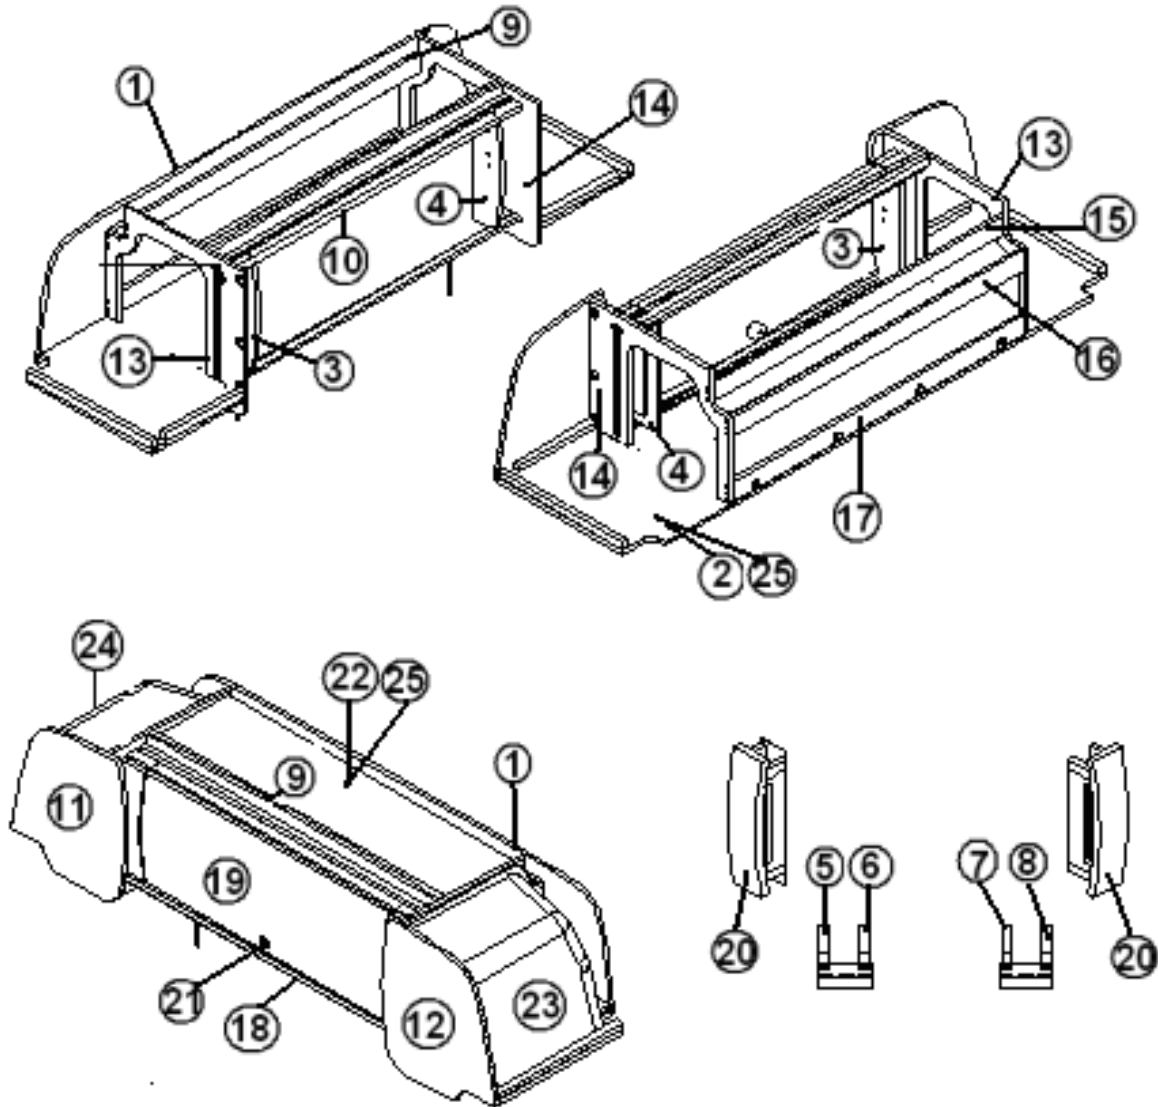

2015 INTERSTATE MOTORHOME

FURNITURE, LOUNGE

Roof Locker, Center Rear, Lounge, Onyx

Parts Listed on Next Page