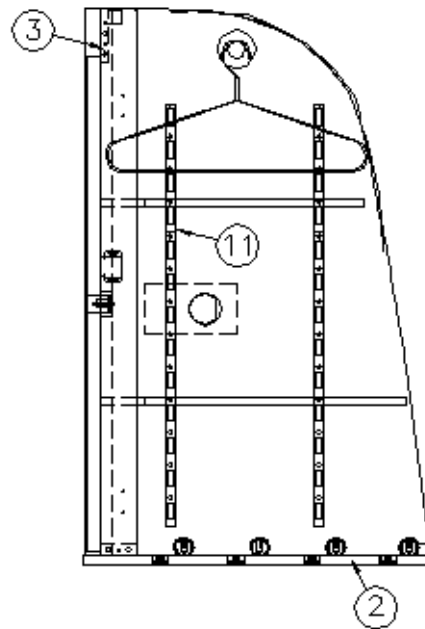

2015 INTERSTATE MOTORHOME

FURNITURE, LOUNGE

Wardrobe, Hanging, Grand Tour, Walnut

Parts Listed on Next Page