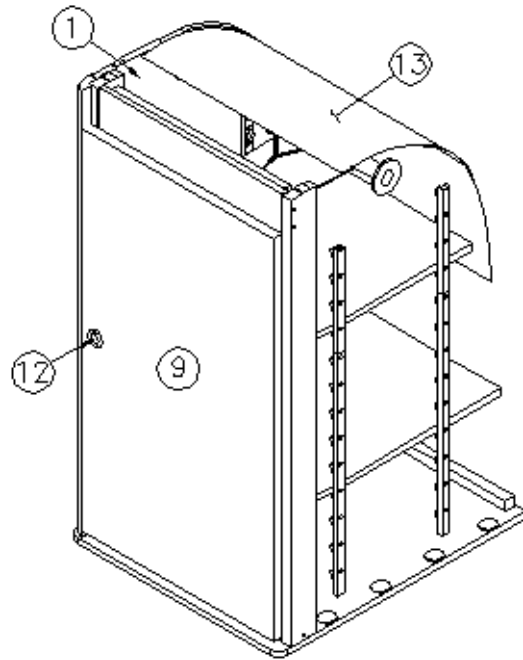

2015 INTERSTATE MOTORHOME

FURNITURE, LOUNGE

Wardrobe, Hanging, Grand Tour, Lt Camel

Parts Listed on Next Page