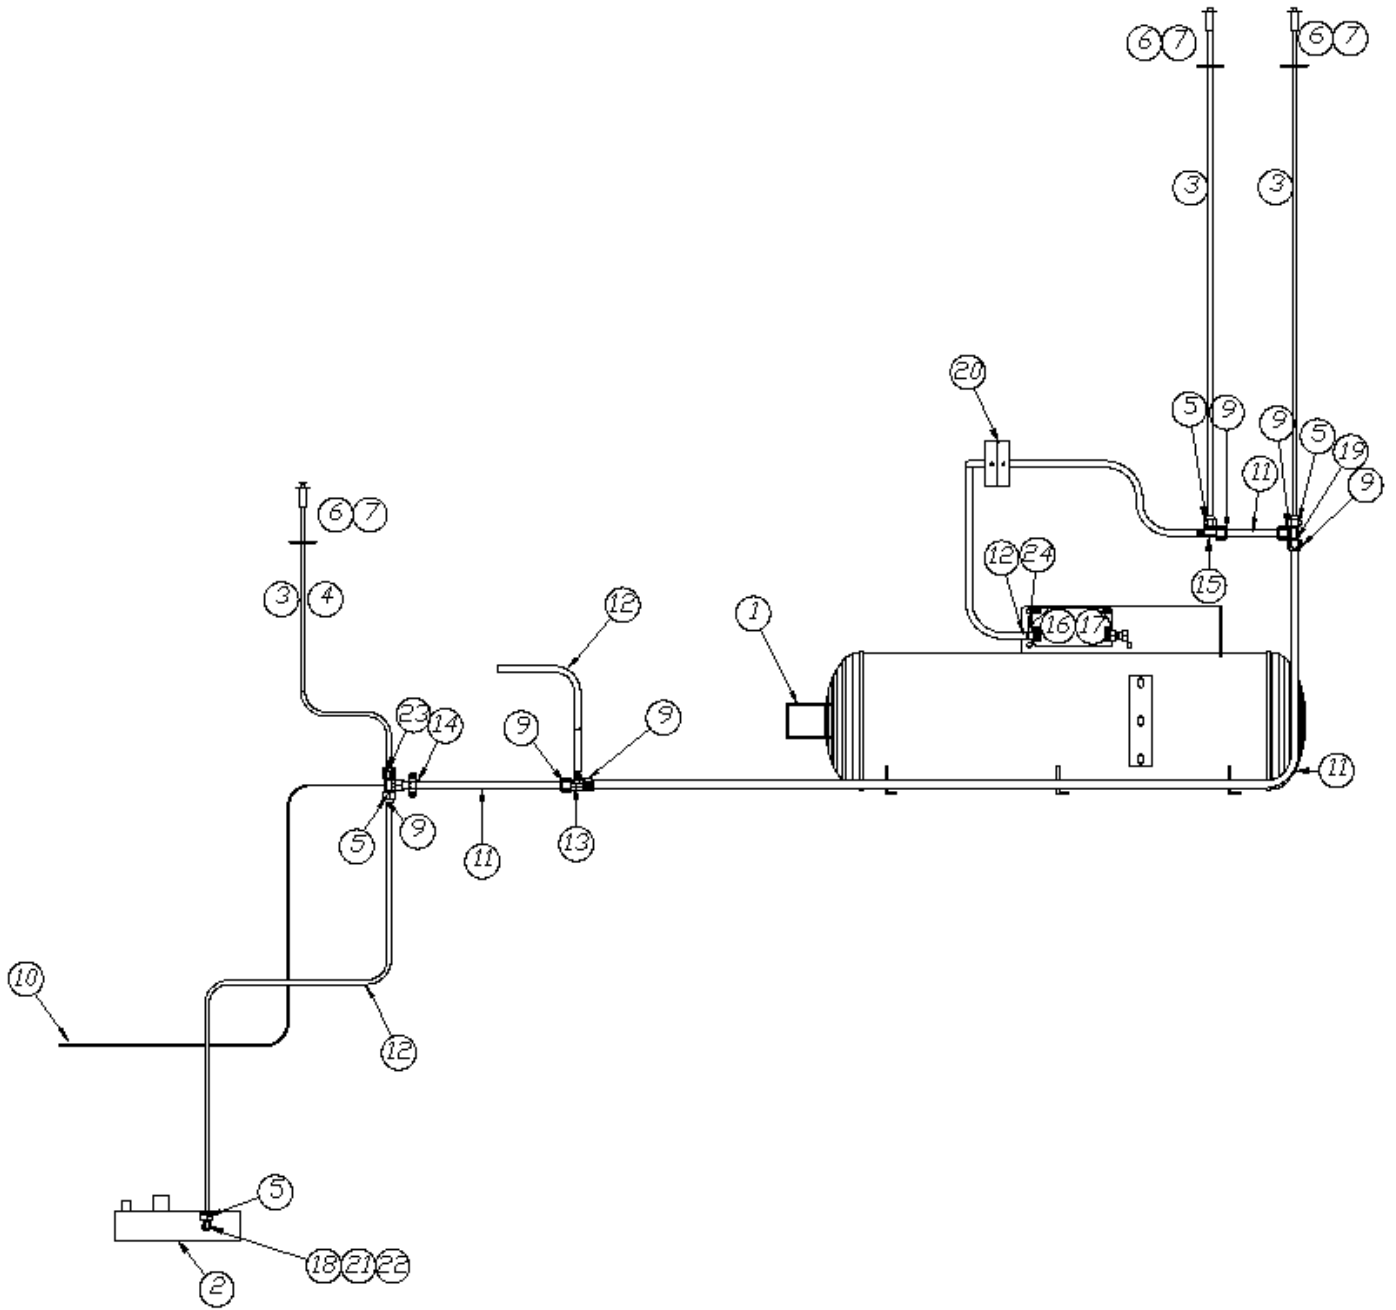

2015 INTERSTATE MOTORHOME

PLUMBING, LPG

LPG System

Parts Listed on Next Page