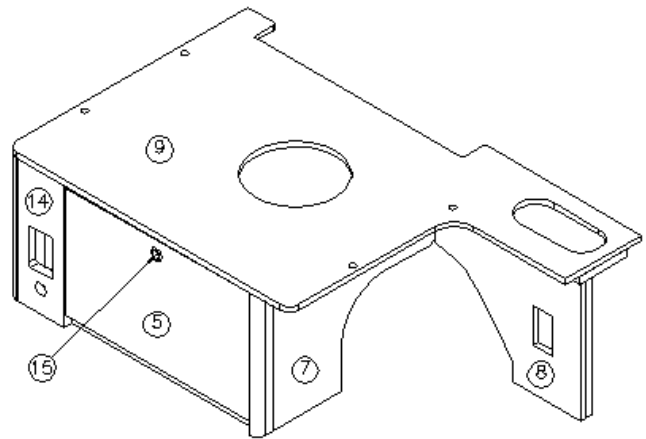

2015 INTERSTATE MOTORHOME

FURNITURE, LOUNGE

Dinette Seat, CS, Lounge, Ext, 9 Passenger & Grand Tour, Onyx

*968136-16

CS Dinette Seat Base Assembly

1. 968136-161	Panel, 2.5 x 13.25
2. 968136-162	Panel, 2.5 x 13.25
3. 968136-163	Panel, 2.5 x 23.5
4. 968136-164	Panel, 2.5 x 23.5
5. 968136-165	Panel, 19.25 x 11.62
6. 968136-166	Panel, 1.76 x 13.25
7. 968136-167	Panel, 23.5 x 13.25
8. 968136-168	Panel, 15.36 x 13.25
9. 968136-169	Panel, 25.31 x 41.42
10. 801706-0019	Corner trim, 90°, 1" radius, Asian Night
11. 968136-1618	Panel, 7 x 25
12. 968136-1619	Panel, 2.5 x 23.5
13. 968136-1620	Panel, 2.5 x 11
14. 968136-1621	Panel, 4.88 x 13.24
15. 382059-01	Knob, Push/pull
381607-11	Hinge assembly
365346-01	Edgebanding, .63", Midnight
365346-02	Edgebanding, .94", Midnight

*replaced 967239 & 967931 on 1-05-2015