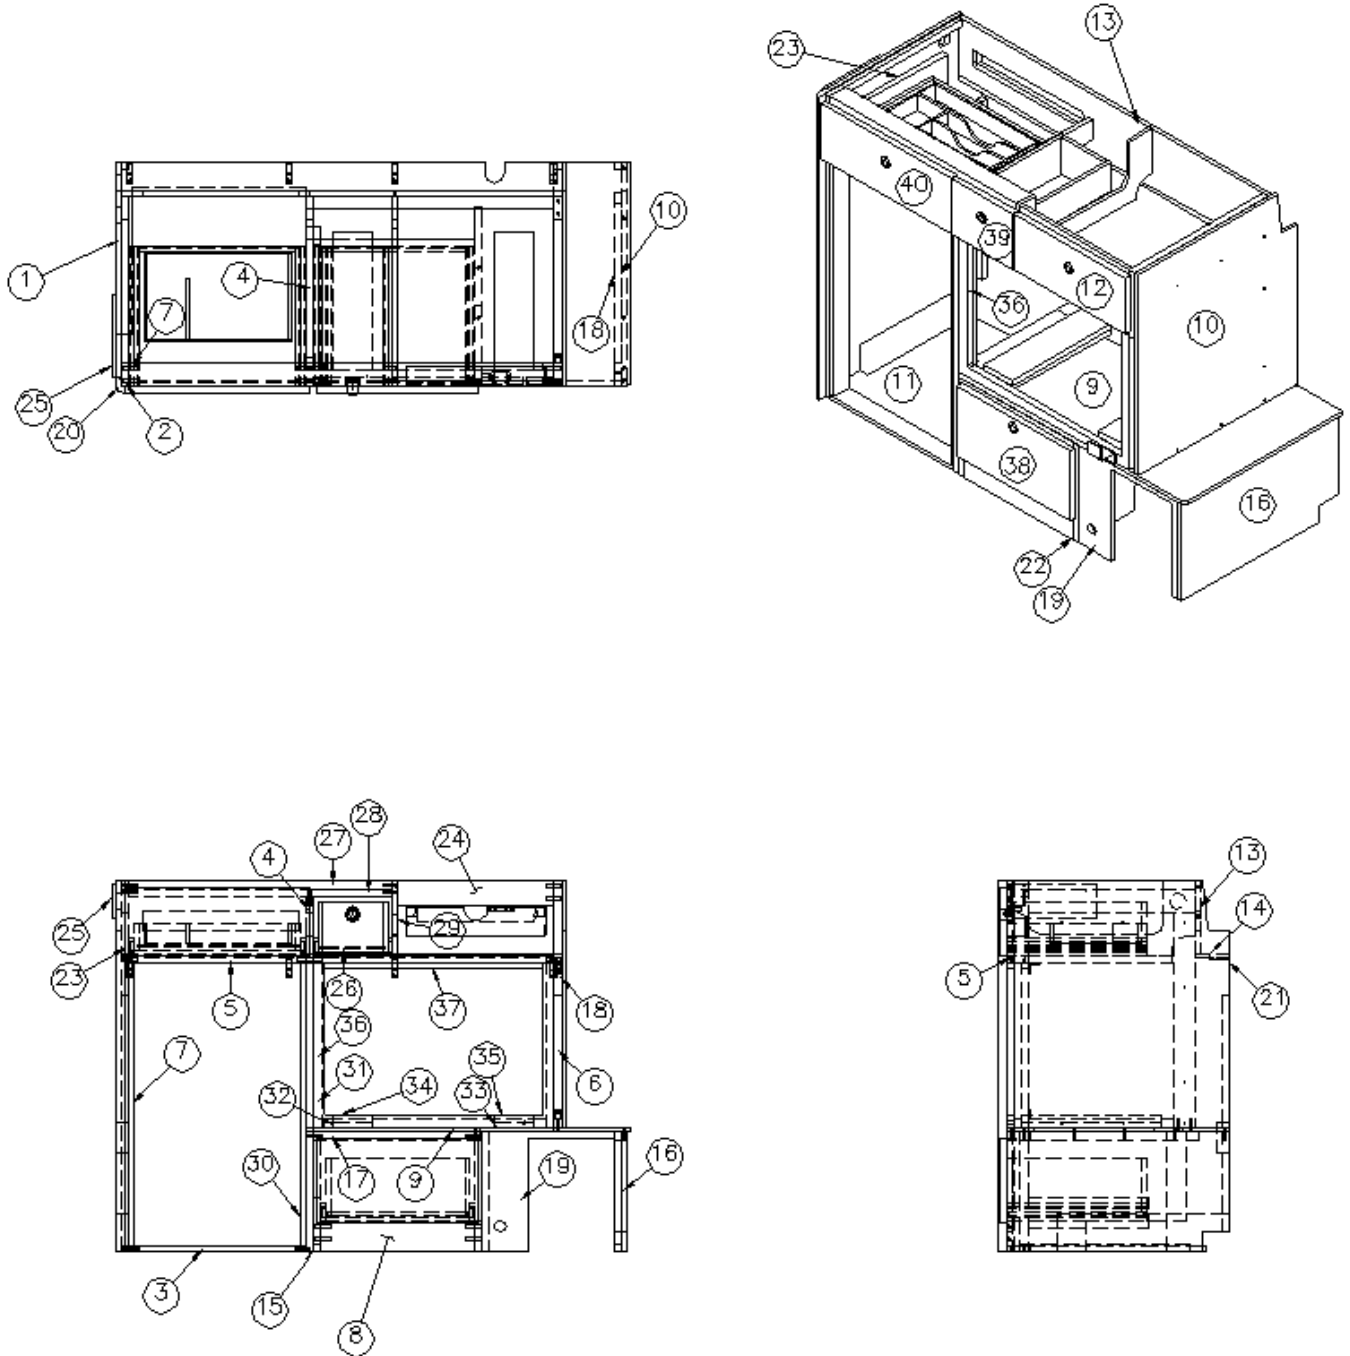

2015 INTERSTATE MOTORHOME

FURNITURE, GALLEY

Galley, Drawer Microwave, Lounge, Lounge Extended, Walnut

Parts Listed on Next Page