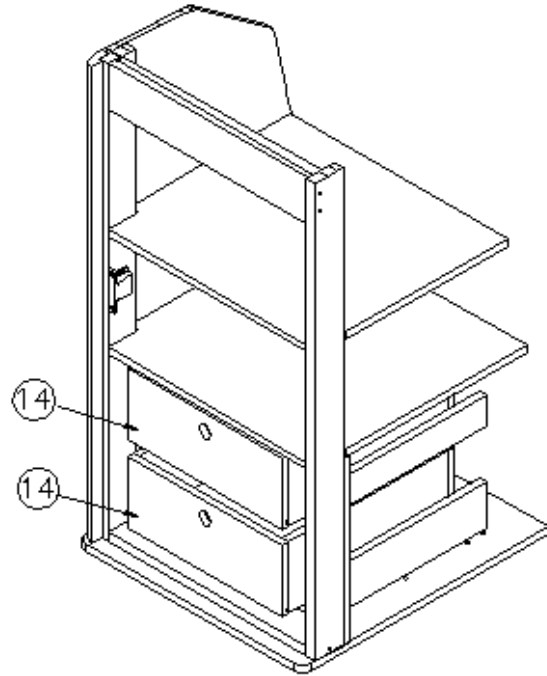

2015 INTERSTATE MOTORHOME

FURNITURE, BEDROOM

Wardrobe, Hanging, Twin Bedroom, Lt Camel

Parts Listed on Next Page