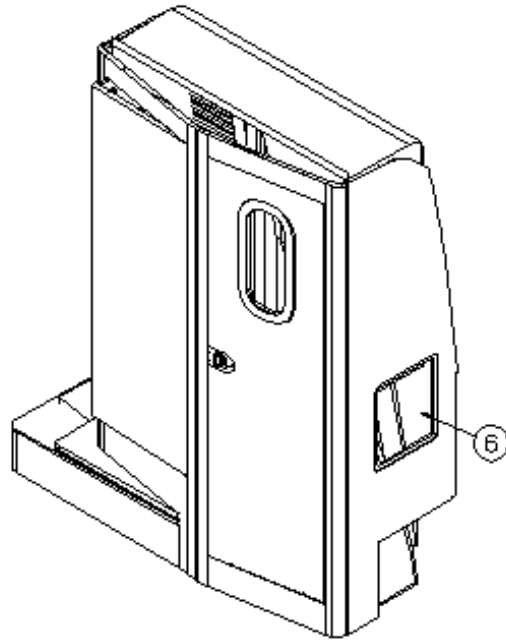

2015 INTERSTATE MOTORHOME

FURNITURE, BATH

Wet Bath Module, Twin, Walnut

Parts Listed on Next Page