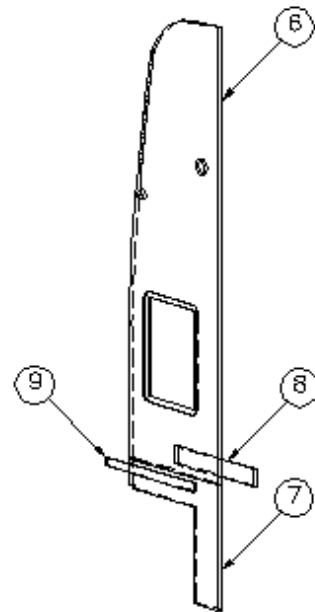

2015 INTERSTATE MOTORHOME

FURNITURE, BATH

Wet Bath Module, Grand Tour, Onyx

Parts Listed on Next Page

2015 INTERSTATE MOTORHOME

FURNITURE, BATH

Wet Bath Module, Grand Tour, Onyx

112167-16	Wet Bath Module Install
1. 968128-0016	Assembly, Wet bath face
2. 112167-162	Panel, 24.32 x 65.04
3. 112167-163	Panel, 21.06 x 73.66
4. 967218-16	Bath door, LH hinge
5. 112167-168	Panel, 11.88 x 13.88
6. 112167-1627	Panel, 20.54 x 57.75
7. 112167-1628	Panel, 20.28 x 15.94
8. 112167-1629	Panel, 2.25 x 18
9. 800573-0118	Flat Molding, .25 x 1.09 x 80, Asian Night
382063	Retractable clothesline
203789	Shower stall, Fiberglass
115427	Backer, Outside panel
115426	Backer, Shower panel front
115428	Backer, Shower panel rear
382098	Pull handle, 14.25", SS Satin Brushed
602251	Faucet, Pull-out
371423-02	Mirror, Wall mount, Chrome
690495-02	Toilet, Aquamagic V, White
602175	Toilet paper holder
100097	Aluminum Curtain track
203789-02	Under shower sink access
371423-01	Retainer clip, Mirror
203794	Trim, Upper RS
203795	Trim, Lower RS