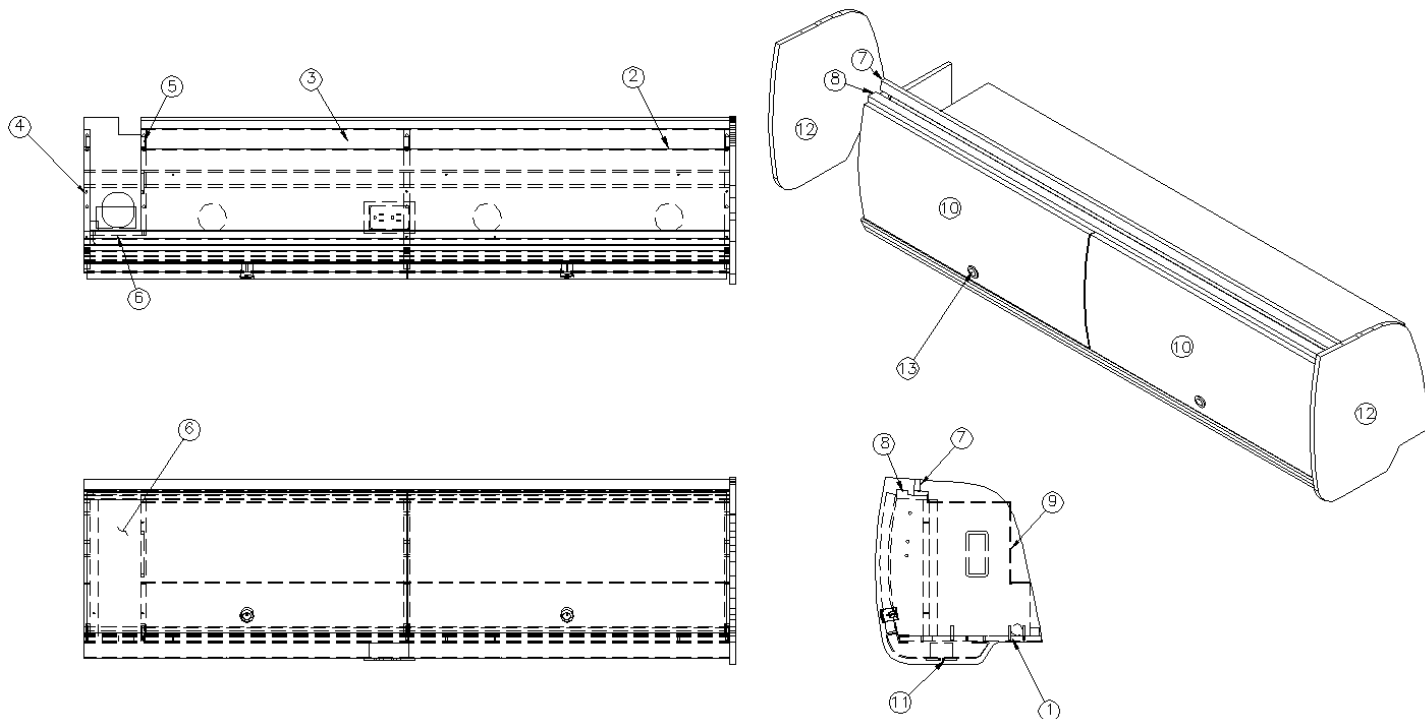

2015 INTERSTATE MOTORHOME

FURNITURE, GALLEY

Roof Locker, Roadside Forward, Twin & Dual W/R, Onyx

968259-16

Roadside, Forward, Roof locker

1. 968259-161	Panel, 12.5 x 56.88
2. 968259-162	Panel, 12.28 x 12.12
3. 968259-163	Panel, 12.28 x 12.12
4. 968259-164	Panel, 12.28 x 12.12
5. 968259-165	Panel, 8.84 x 11.73
6. 968259-166	Panel, 5 x 12
7. 968259-167	Panel, 1 x 56.88
8. 968259-168	Panel, 2.75 x 56.88
9. 115473-01	Aluminum roof locker back, 51.88
10. 801785-0219	Door, 12.38 x 28.13
11. 115406	Roof locker Extrusion, 56.88
12. 967463-16	Endcap, Roof locker
13. 382059-01	Knob, Push/pull
382227	Hinge, Overhead spring, Nickel

*replaced 967462 on 1-05-2015