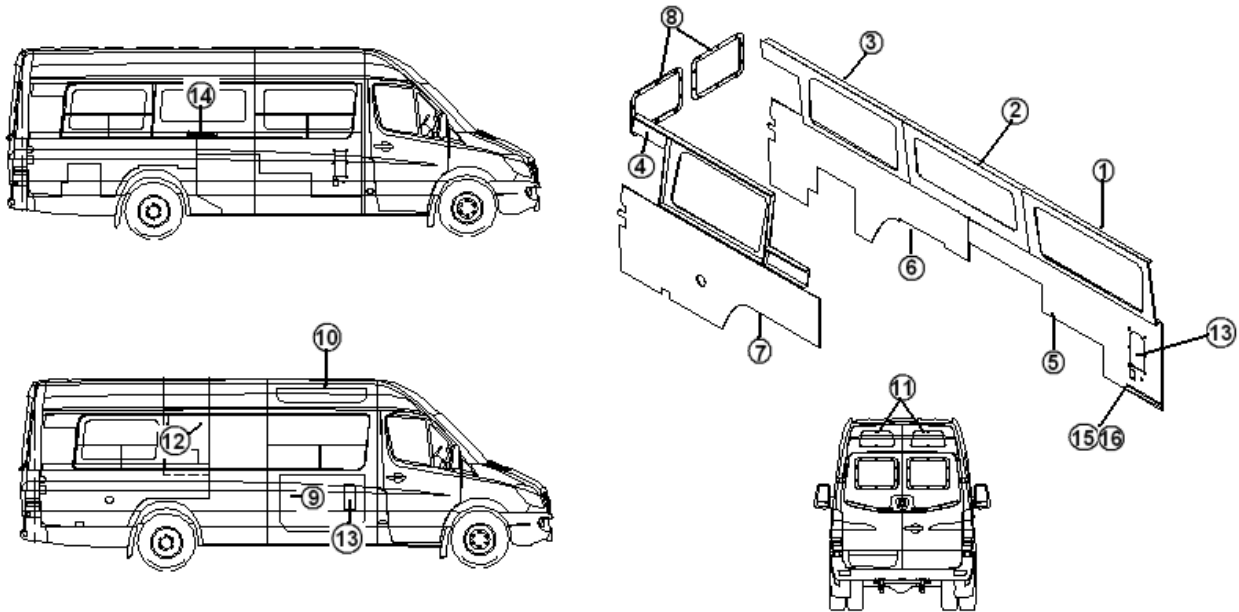

2015 INTERSTATE MOTORHOME

INTERIOR SHELL

Interior Panel w/Window Boxes, Lounge Extended, Onyx

1. 967773-0116	Assy., Window Box, RS Fwd Ext.
2. 967773-0216	Assy., Window Box, RS Mid Ext.
3. 967773-0316	Assy., Window Box, RS Rear Ext.
4. 967773-0416	Assy., Window Box. CS Rear Ext.
5. 967773-05	Panel, RS Fwd, Ext.
6. 967773-06	Panel, RS Rear, Ext.
7. 967773-07	Panel, CS Rear, Ext.
8. 967563-08	Panel, Rear Door Window
9. 998206-01	Assy., Door Panel Fabric, Lower Sliding
10. 998206-02	Assy., Door Panel Fabric, Upper Sliding
11. 998206-03	Assy., Door Panel Fabric, Rear
12. 195389-01	Aluminum, Platinum Gray (25" x 36")
13. 967875	Cup holder Assy.
14. 386206	Vent, Louvered 2.63 x 17.5 Blk #3
15. 800573-0119	Molding, Door Edge 1 3/32 x 80" A. Night
16. 800638-0119	Molding, Qtr. Round, 1/2" A. Night
385963	Bracket, Mtg. Angle
111856	Window Box Blinds Assy.

*968255 replaced 967773 on 1-01-2015