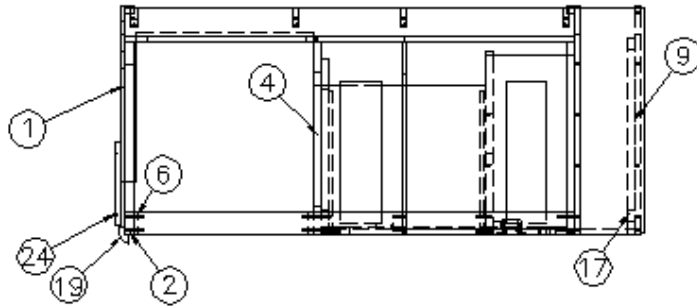

2015 INTERSTATE MOTORHOME

FURNITURE, GALLEY

Galley, Lounge, Lounge Extended & CSA, Onyx

Parts Listed on Next Page