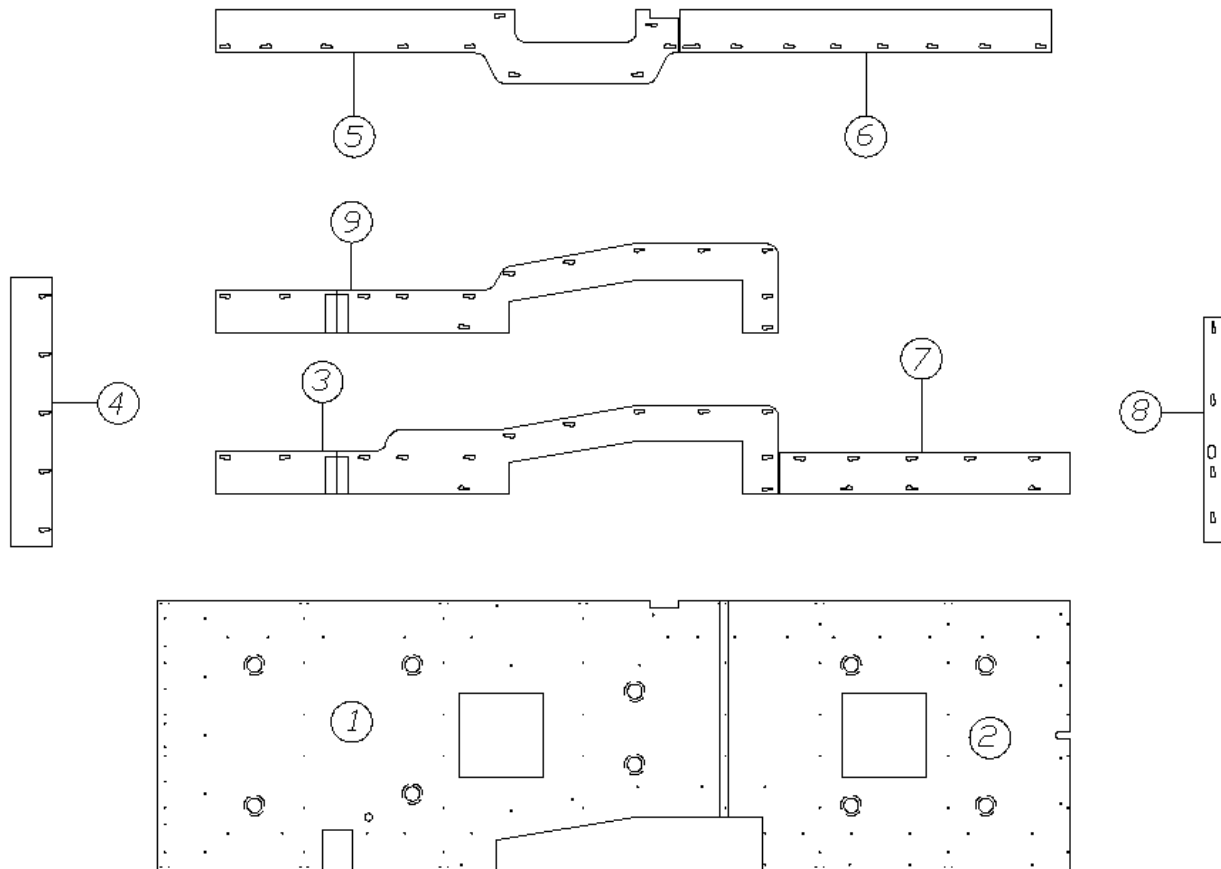

2015 INTERSTATE MOTORHOME

INTERIOR SHELL

Ceiling Panels, Lounge, Wardrobe Option

923219

Layout, Ceiling Panels

1. 923219-01	Aluminum panel, Rear
2. 923219-02	Aluminum panel, Front
3. 923219-03	Ceiling panel, CS rear
4. 923219-04	Ceiling panel, Rear
5. 923219-05	Ceiling panel, RS rear
6. 923219-06	Ceiling panel, RS front
7. 923219-07	Ceiling panel, Door
8. 923219-08	Ceiling panel, Front
9. 923219-09	Ceiling panel, CS rear, 9 passenger option
382062	Fastener, Finned, .25"
701764	Foam, 1/4"
704088-02	Fabric, Suede Sarandave Impala