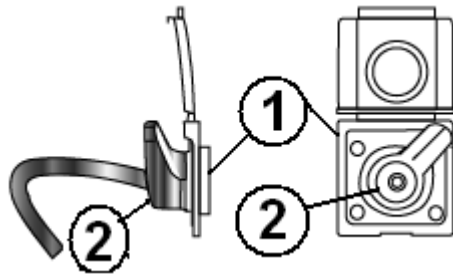

Exterior Shower

1. 602288-01 Shower Base Outlet
2. 602288-02 Shower Hose/Valve

City Water Hook-Up

- 601392-05 City water hookup w/regulator
- 602198 Hose, potable water