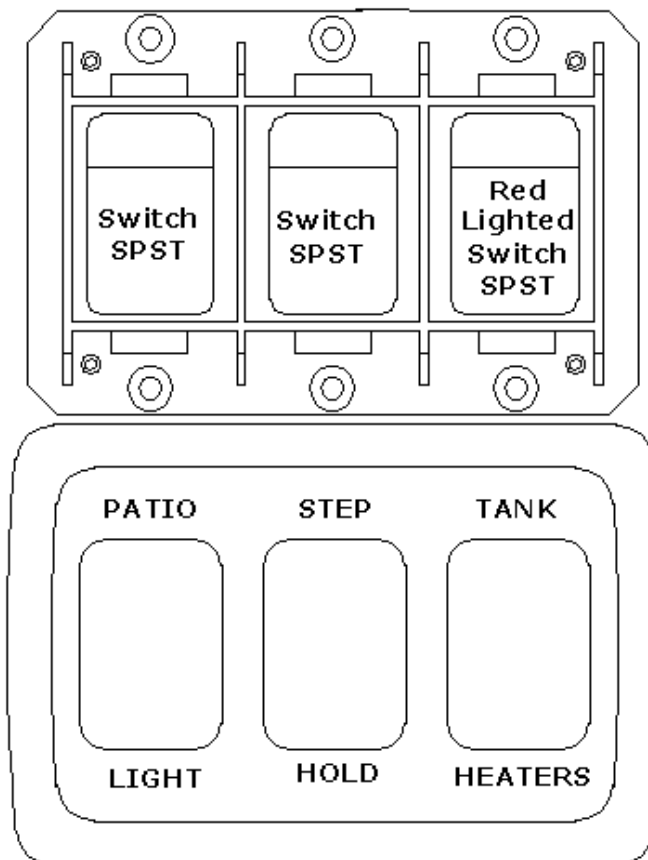

2015 INTERSTATE MOTORHOME

ELECTRICAL, 12 VOLT

Interior Switches

512312	Switch Assembly, Black Momentary
690417-05	Switch, Water Heater, Dual
511977	Switch Assembly, 1-Gang, Black
512721	Switch, Dimmer control module
512615	Switch Assembly, Battery Disconnect, 2 Gang
512709	Slide dimmer switch, 12V, Black
512794	Switch, Main Disc, Main Disc. Light, Tank heaters, Step
512795	Switch, Patio, Aisle, Dimmer, Ceiling
512796	Switch, Galley, Accent, Water pump, Bath
512861	Switch, Patio, Step, Main disc. Light, Main disc. Switch
512879	Switch, Galley, Water pump, Accent, Tank heaters
512548	Switch Assy., 3 Gang Blk w/White Text