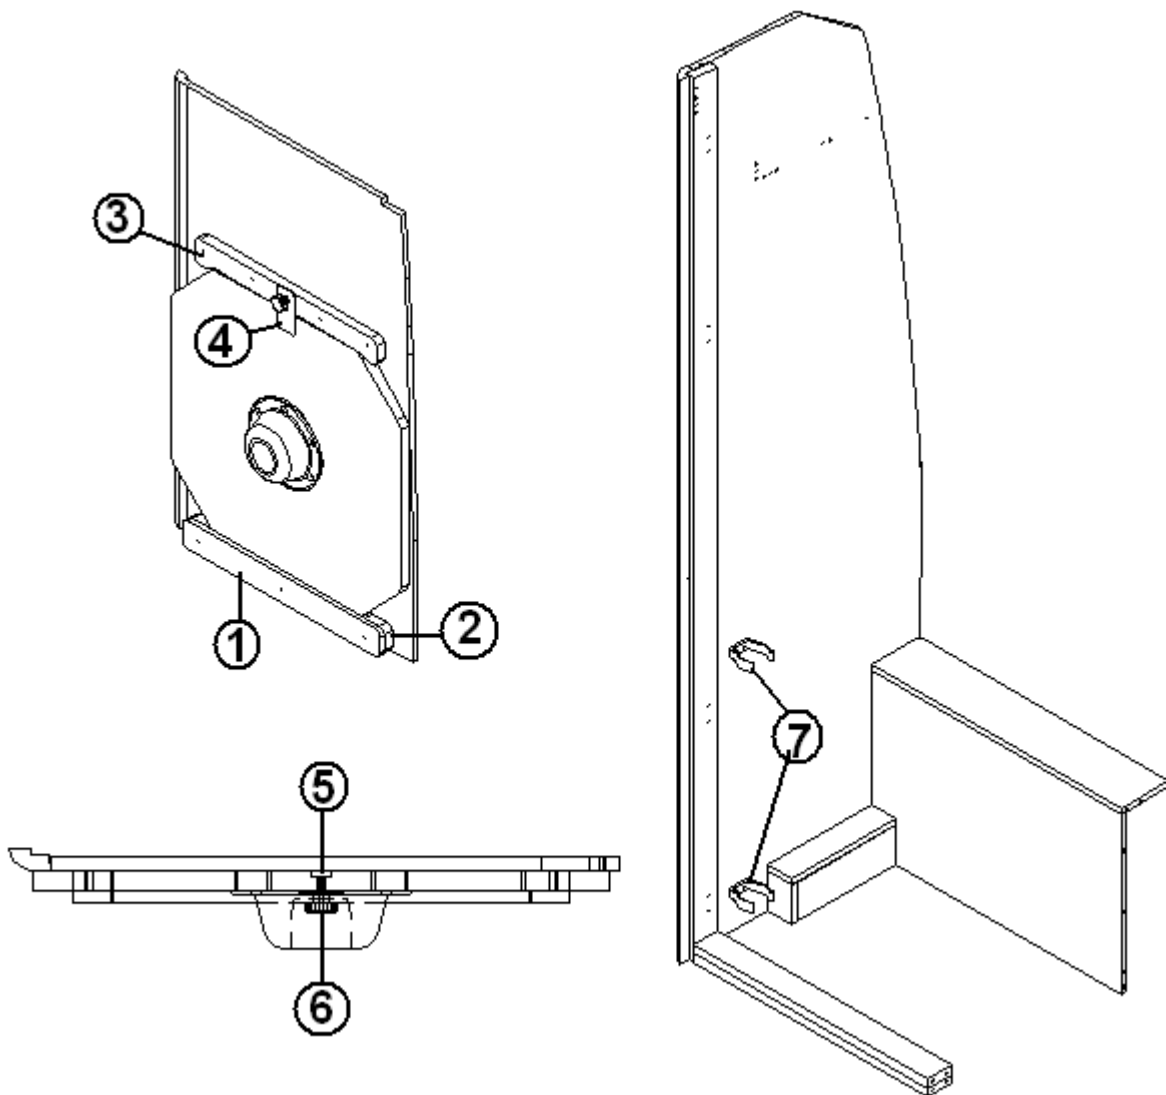

2015 INTERSTATE MOTORHOME

FURNITURE, LOUNGE

Table, Pedestal Storage, Twin

1. 111806-1	Panel, Table Storage, 19.00 X 2.25, Onyx
111806-181	Panel, Table Storage, 19.00 X 2.25, Lt. Camel
111806-021	Panel, Table Storage, 19.00 X 2.25, Walnut
2. 111806-2	Panel, Table Storage, 19.00 X 2.25, Onyx
111806-182	Panel, Table Storage, 19.00 X 2.25, Lt. Camel
111806-022	Panel, Table Storage, 19.00 X 2.25, Walnut
3. 111806-3	Panel, Table Storage, 17.50 X 2.25, Onyx
111806-183	Panel, Table Storage, 17.50 X 2.25, Lt. Camel
111806-023	Panel, Table Storage, 17.50 X 2.25, Walnut
4. 454721	Bracket, Pedestal Table Storage
5. 350189	Nut, Tee, 6 Prong 1/4-20
6. 382095	Knob, Knurled, 1/4-20 X .50"
7. 382077	Clip, 2.38", Post Storage