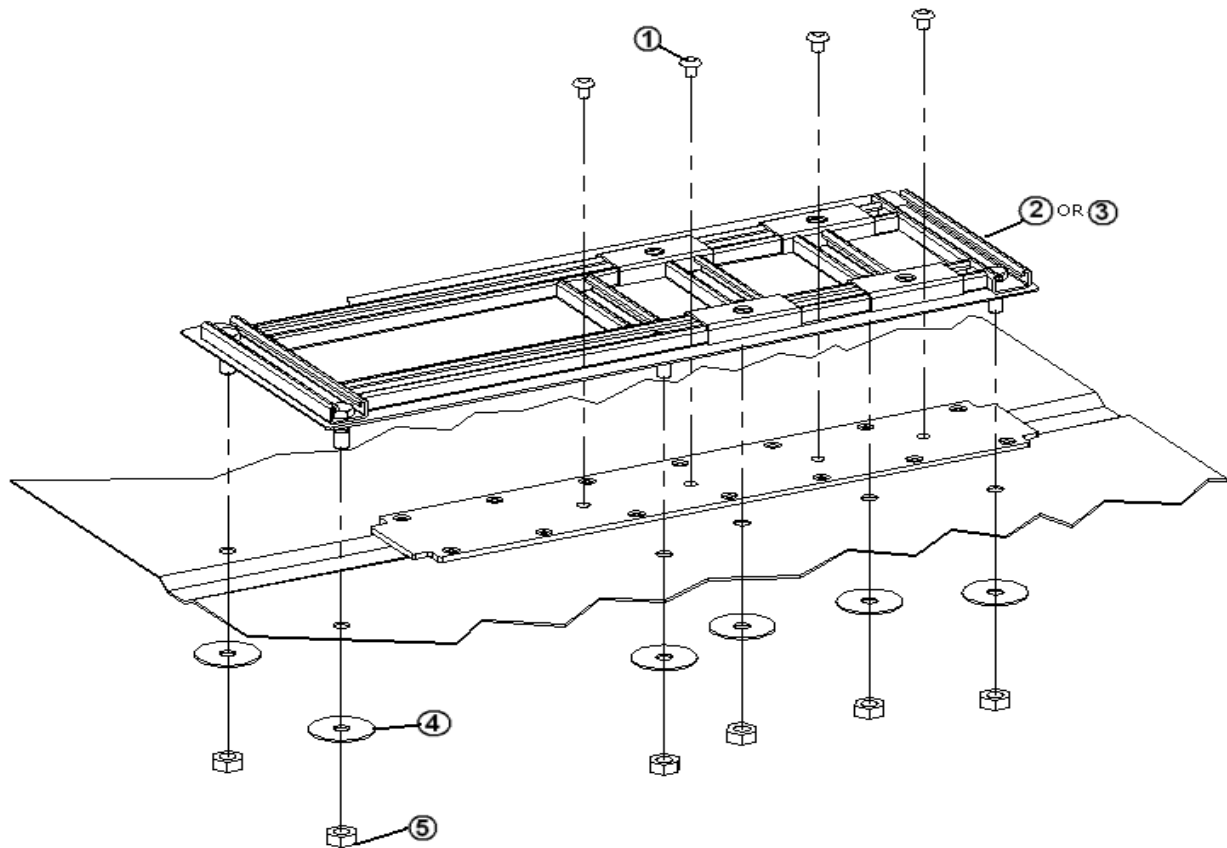

2015 INTERSTATE MOTORHOME HARDWARE

Seat Pedestal Brackets

1. 325127	Rivet, Magna Lok .38"
2. 916037-01	Pedestal Assy., Roadside Seat
3. 916037-02	Pedestal Assy., Curbside Seat
4. 300115	Washer, #10114
5. 350132	Nut, Flanged Mac Lock 1/2 -13