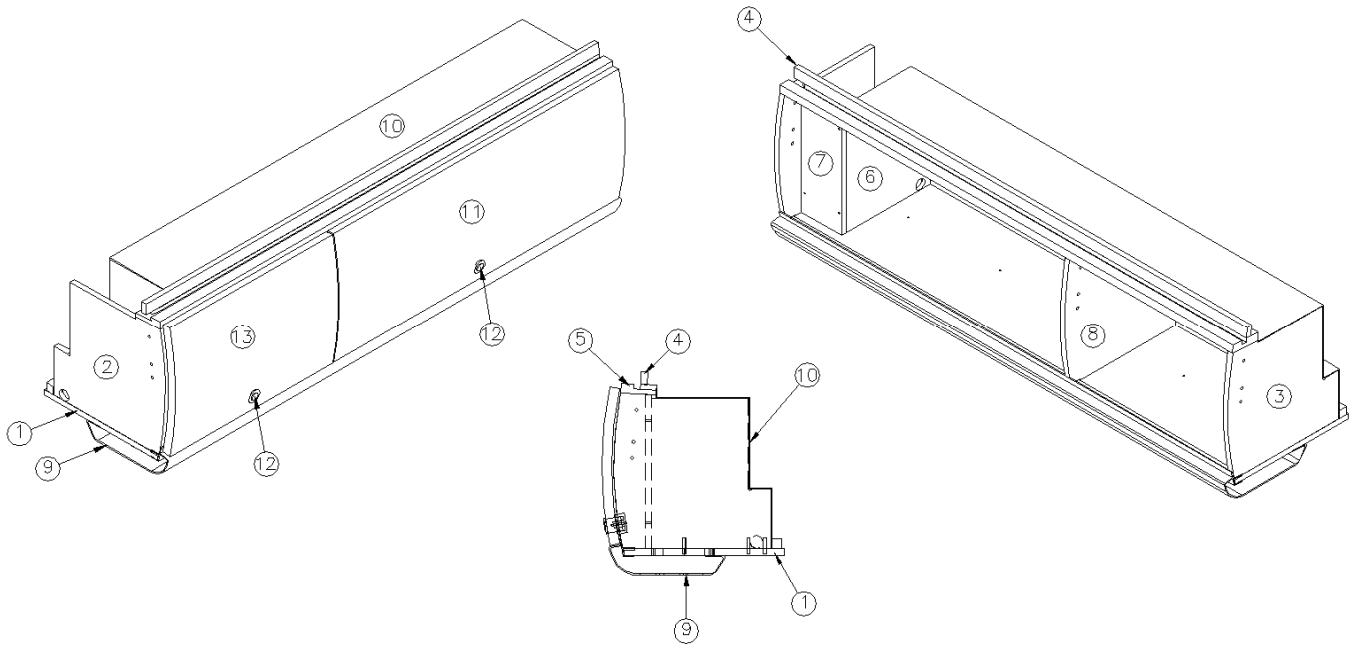

2015 INTERSTATE MOTORHOME

FURNITURE, LOUNGE

Roof Locker Assembly, Curbside, 9 Passenger, Walnut

*968252-02

Roof Locker, CS, 9 Passenger

1. 968252-021	Panel, 12.5 x 50
2. 968252-022	Panel, 12.28 x 12.12
3. 968252-023	Panel, 12.28 x 12.12
4. 968252-024	Panel, 1 x 50
5. 968252-025	Panel, 2.75 x 50
6. 968252-027	Panel, 9.34 x 11.73
7. 968252-028	Panel, 4.5 x 12
8. 968252-0217	Panel, 12.28 x 12.12
9. 115406	Roof locker extrusion
10. 115473-18	Aluminum, Roof locker back, 45.57"
11. 801785-012	Door, 12.38 x 31.5, Walnut
12. 382059-01	Knob, Push/pull
13. 801785-112	Door, 12.38 x 18, Walnut
365379-01	Edgebanding, .63", Walnut
365379-02	Edgebanding, .94", Walnut
382227	Hinge, Overhead spring, Nickel

*Replaced 967932 on 1-05-2015