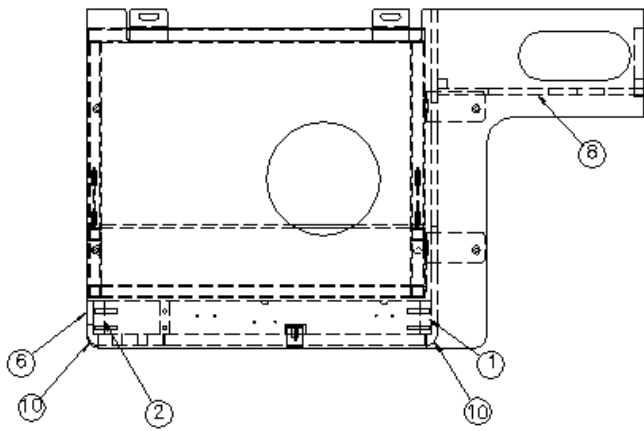

*968136 replaced 967239 on 1-05-2015

2015 INTERSTATE MOTORHOME

FURNITURE, LOUNGE

Dinette Seat, CS, Lounge, Ext, 9 Passenger & Grand Tour, Onyx

*968136-16

CS Dinette Seat Base Assembly

- | | |
|-----------------|--|
| 1. 968136-161 | Panel, 2.5 x 13.25 |
| 2. 968136-162 | Panel, 2.5 x 13.25 |
| 3. 968136-163 | Panel, 2.5 x 23.5 |
| 4. 968136-164 | Panel, 2.5 x 23.5 |
| 5. 968136-165 | Panel, 19.25 x 11.62 |
| 6. 968136-166 | Panel, 1.76 x 13.25 |
| 7. 968136-167 | Panel, 23.5 x 13.25 |
| 8. 968136-168 | Panel, 15.36 x 13.25 |
| 9. 968136-169 | Panel, 25.31 x 41.42 |
| 10. 801706-0019 | Corner trim, 90°, 1" radius, Asian Night |
| 11. 968136-1618 | Panel, 7 x 25 |
| 12. 968136-1619 | Panel, 2.5 x 23.5 |
| 13. 968136-1620 | Panel, 2.5 x 11 |
| 14. 968136-1621 | Panel, 4.88 x 13.24 |
| 15. 382059-01 | Knob, Push/pull |
| 381607-11 | Hinge assembly |
| 365346-01 | Edgebanding, .63", Midnight |
| 365346-02 | Edgebanding, .94", Midnight |