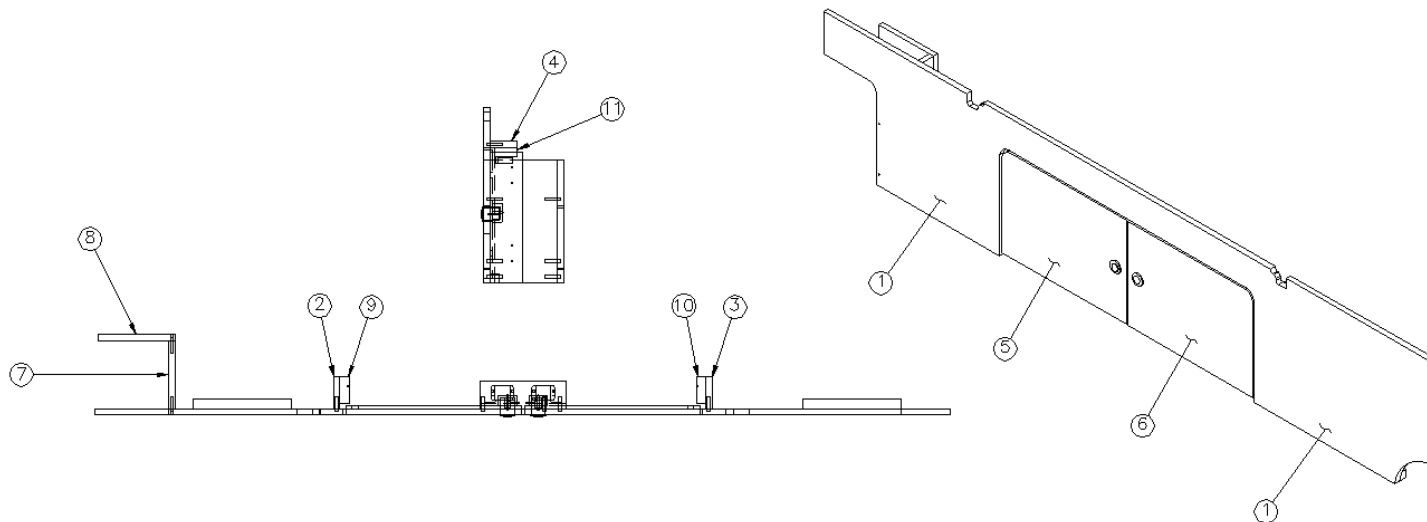

2015 INTERSTATE MOTORHOME

FURNITURE, LOUNGE

Sofa Base, Rear, Lounge, Extended, & Grand Tour, Onyx

*968134-16

Rear Sofa Seat Base

1. 968134-161	Panel, 14.25 x 69.58
2. 968134-162	Panel, 2.63 x 10.63
3. 968134-163	Panel, 2.63 x 10.63
4. 968134-164	Panel, 2.25 x 7
5. 968134-165	Panel, 10.38 x 14.28
6. 968134-166	Panel, 10.38 x 14.28
7. 968134-167	Panel, 5.5 x 10
8. 968134-168	Panel, 6.25 x 10
9. 968134-169	Panel, 2.25 x 10.63
10. 968134-1610	Panel, 2.25 x 10.63
11. 968134-1611	Panel, 1.81 x 7
381228-02	Door Catch Grabber, 5LB
381607-11	Hinge assembly
382059-01	Knob, Push/pull
365346-01	Edgebanding, .63", Midnight
365346-02	Edgebanding, .94", Midnight

*replaced 967241 on 1-05-2015