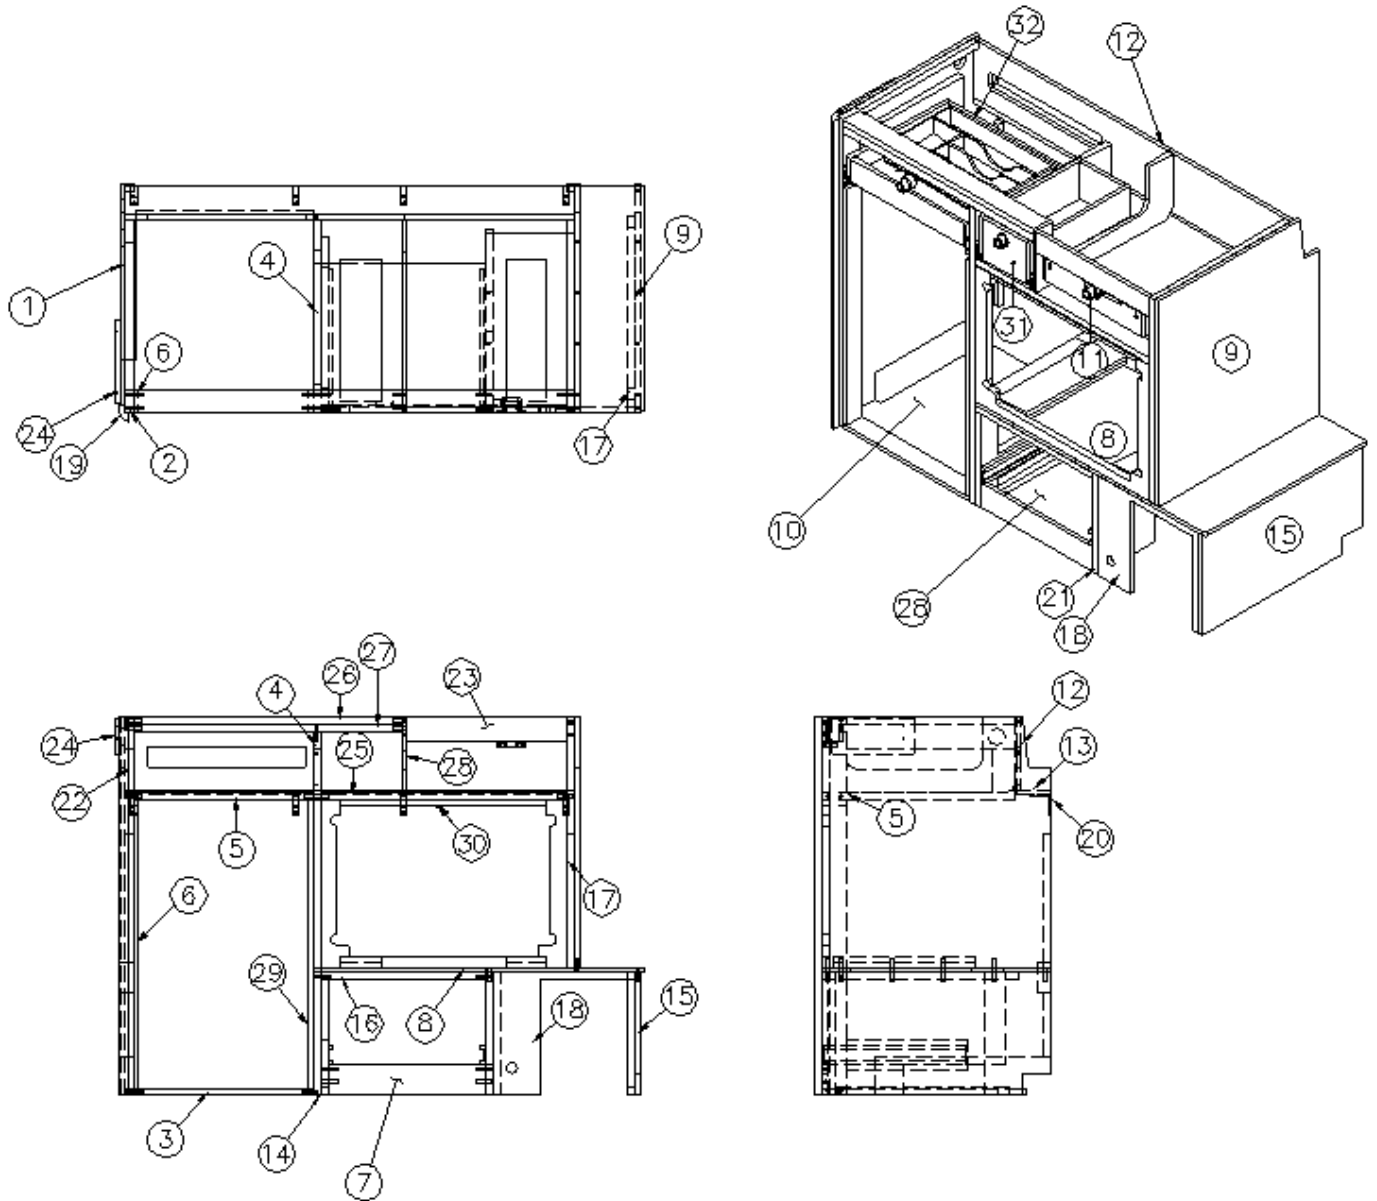

2015 INTERSTATE MOTORHOME

FURNITURE, GALLEY

Galley, Lounge, Lounge Extended & CSA, Lt. Camel

Parts Listed on Next Page