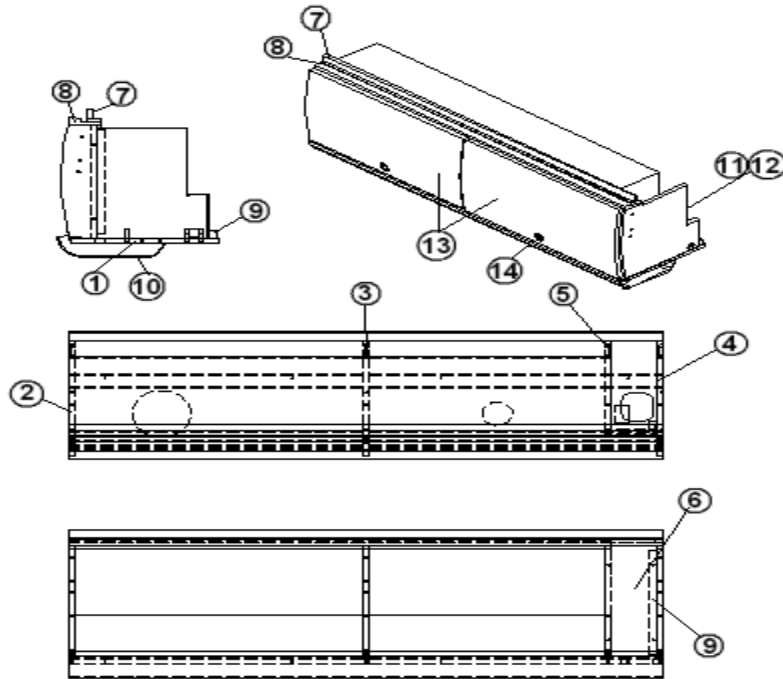

2015 INTERSTATE MOTORHOME

FURNITURE, GALLEY

Roof Locker, RS Aft, Lounge & Ext, Wardrobe, Dual W/R, Onyx

967649-16

Roof Locker Assy., RS Aft, Wardrobe Opt.

1. 967649-161	Panel, R/L, 12.5 X 50
2. 967649-162	Panel, R/L, 12.28 X 12.12
3. 967649-163	Panel, R/L, 12.28 X 12.12
4. 967649-164	Panel, R/L, 12.28 X 12.12
5. 967649-165	Panel, R/L, 9.34 X 11.73
6. 967649-166	Panel, R/L, 4.5 X 12
7. 967649-167	Panel, R/L, 1 X 50
8. 967649-168	Panel, R/L, 2.75 X 50
9. 800025-01	Pine 3/4" X 3/4" Stained
10. 115406	Extrusion, R/L, 9.075" Wide Alum
11. 115473-10	Back, Alum R/L, Cab. 45.5"
12. 701538-01	Carpet, Econolier W/PSA Back
13. 801785-0919	Door, Plyform 12.38 X 24.75 A. Night
14. 382059-01	Knob, Push/Pull Sugatsune
381840-01	Hinge, Use 382227
381840-02	Hinge, Use 382227
*382227	Hinge, Overhead Spring, Nickel

*Replaced 381840 in January 2015