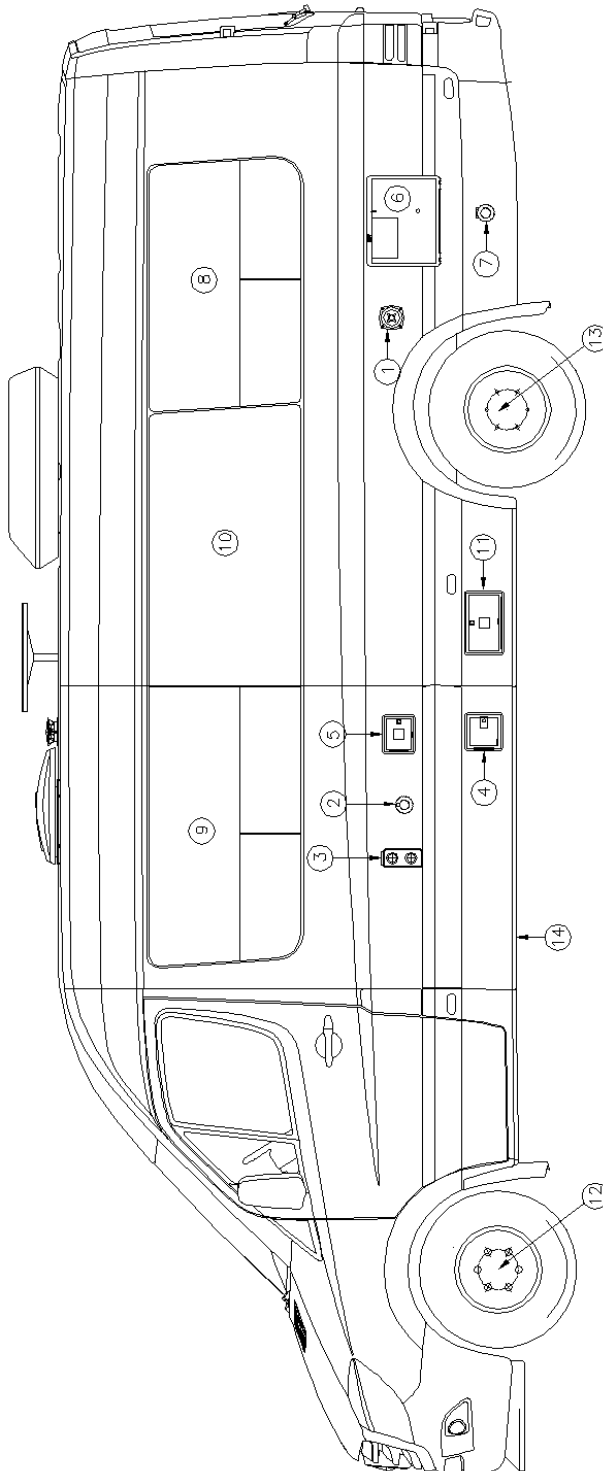

2015 INTERSTATE MOTORHOME

EXTERIOR SHELL

Wall, Roadside, Grand Tour

Parts Listed on Next Page