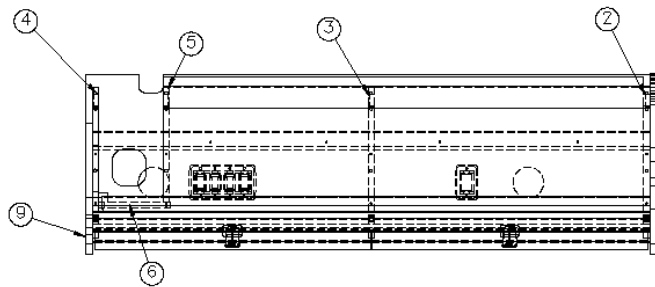

2015 INTERSTATE MOTORHOME

FURNITURE, GALLEY

Roof Locker, Roadside Forward, Lounge & Extended, Onyx

968228-16

Roadside, Forward, Roof locker

1. 968228-161	Panel, 12.5 x 45.9
2. 968228-162	Panel, 12.28 x 12.12
3. 968228-163	Panel, 12.28 x 12.12
4. 968228-164	Panel, 12.28 x 12.12
5. 968228-165	Panel, 9.34 x 11.73
6. 968228-166	Panel, 5.82 x 12
7. 968228-167	Panel, 1 x 45.38
8. 968228-168	Panel, 2.75 x 45.38
9. 968228-1610	Panel, 10.64 x 16.46
10. 115406	Roof locker extrusion, 45.38
11. 115473-21	Aluminum Roof locker back, 39.61
12. 801785-0819	Door, 12.38 x 22.44, Asian Night
13. 382059-01	Knob, Push/pull
14. 967463-16	Endcap, Roof locker, Asian Night
382227	Hinge, Overhead spring, Nickel

*replaced 967514 on 1-01-2015