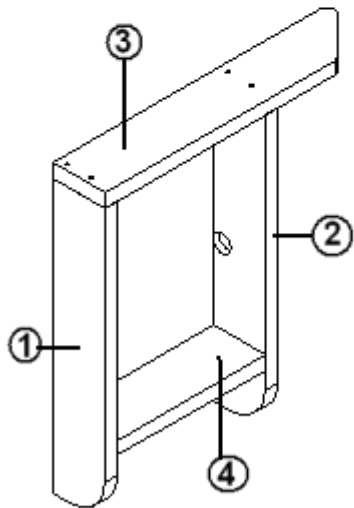

2015 INTERSTATE MOTORHOME

FURNITURE, LOUNGE

Sofa Extension, Extended & Grand Tour, Onyx

ROADSIDE