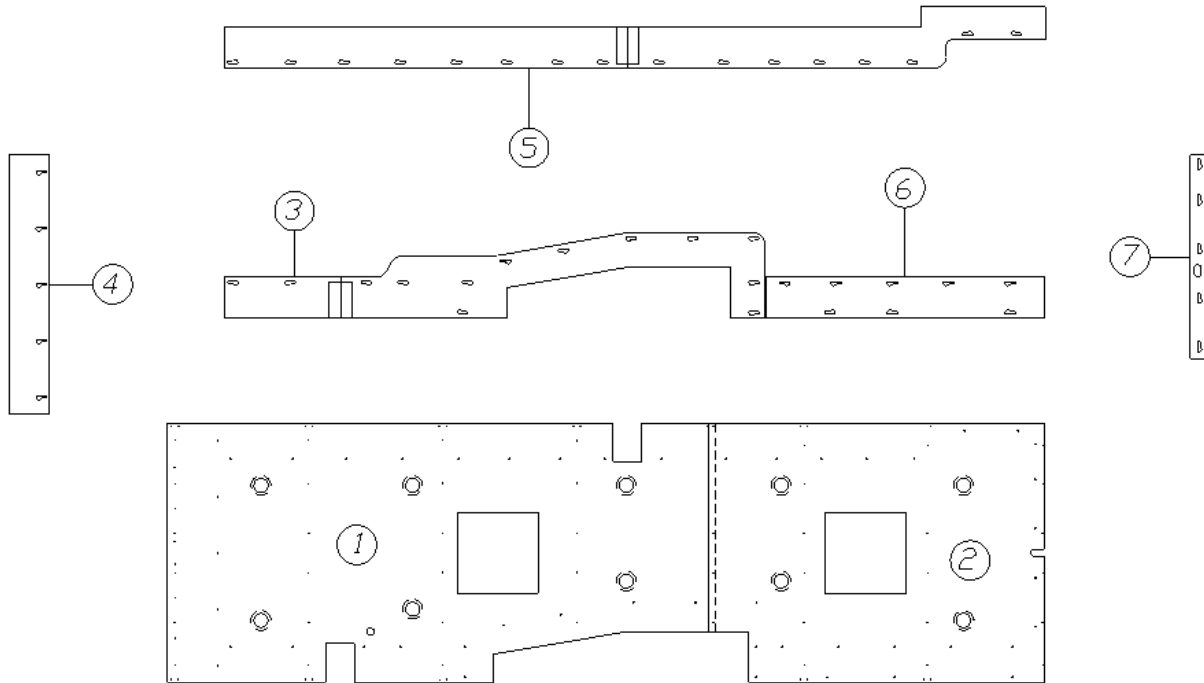

2015 INTERSTATE MOTORHOME

INTERIOR SHELL

Ceiling Panels, Lounge, Extended, & 9 Passenger

923217

Layout, Ceiling Panels

1. 923217-01	Ceiling panel, Rear
2. 923217-02	Aluminum ceiling panel, Front
3. 923217-03	Ceiling panel, CS
4. 923217-04	Ceiling panel, Rear
5. 923217-05	Ceiling panel, RS
6. 923217-06	Ceiling panel, Door
7. 923217-07	Ceiling panel, Front
701764	Foam, 1/4"
704088-02	Suede Impala #25, 2015 1/2 Model Year