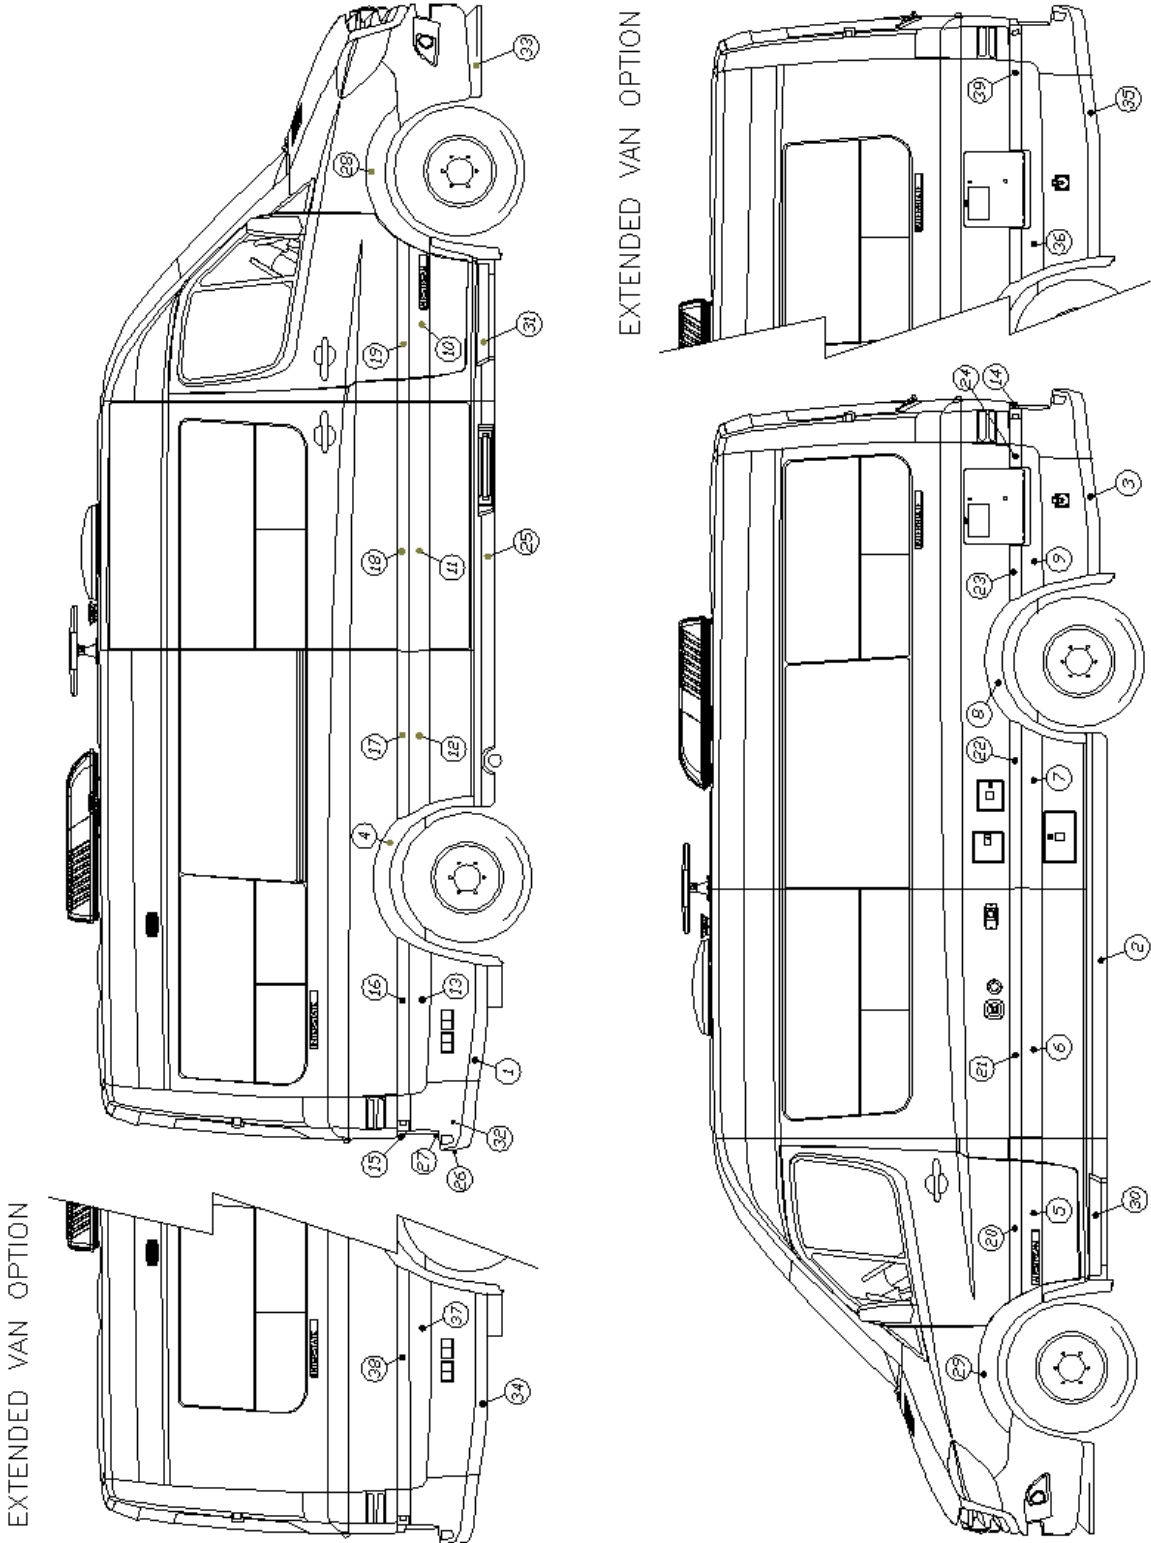

2015 INTERSTATE MOTORHOME

EXTERIOR SHELL

Body Kit, White

Parts Listed on Next Page

I-25