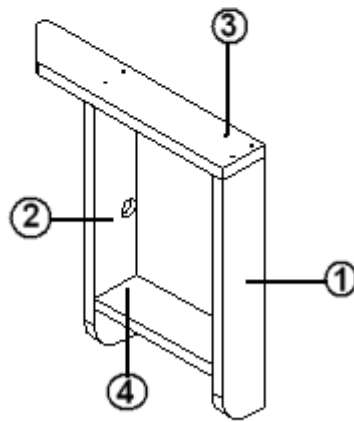

CURBSIDE

Parts Listed on Next Page