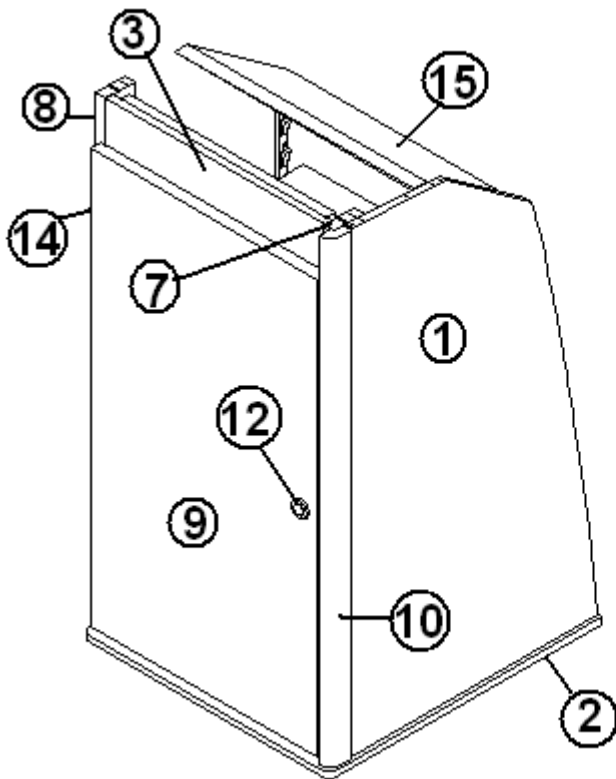

2015 INTERSTATE MOTORHOME

FURNITURE, LOUNGE

Wardrobe, Hanging, Twin & Dual W/R, Walnut

967204-02

Wardrobe, Hanging

1. 967204-021	Panel, 18.07 X 33.50
2. 967204-022	Panel, 18.25 X 19.88
3. 967204-023	Panel, 16.00 X 3.25
4. 967204-025	Panel, 14.75 X 16.50
5. 967204-026	Panel, 17.25 X 16.50
6. 967204-027	Panel, 2.25 X 16.00
7. 967204-028	Panel, 2.25 X 33.50
8. 967204-029	Panel, 2.25 X 33.50
9. 967204-0210	Panel, 16.63 X 30.25
10. 801706-002	Corner Trim, 90°, Walnut
11. 381527	Speedy Shelf Strips
12. 382059-01	Knob, Push/Pull
13. 381228-02	Door Catch Grabber, 5LB
14. 381607-11	Hinge, Door
15. 967234 115420	Wire Cover Assembly Wardrobe close off