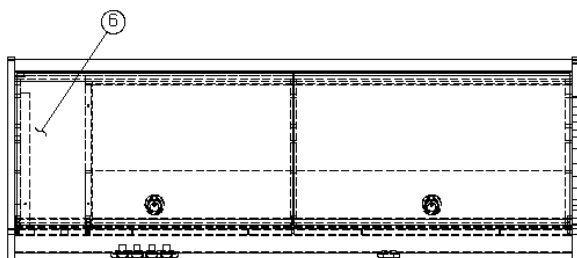

2015 INTERSTATE MOTORHOME

FURNITURE, GALLEY

Roof Locker, Roadside Forward, Lounge & Extended, Onyx

968228-16

Roadside, Forward, Roof locker

1. 968228-161	Panel, 12.5 x 45.9
2. 968228-162	Panel, 12.28 x 12.12
3. 968228-163	Panel, 12.28 x 12.12
4. 968228-164	Panel, 12.28 x 12.12
5. 968228-165	Panel, 9.34 x 11.73
6. 968228-166	Panel, 5.82 x 12
7. 968228-167	Panel, 1 x 45.38
8. 968228-168	Panel, 2.75 x 45.38
9. 968228-1610	Panel, 10.64 x 16.46
10. 115406	Roof locker extrusion, 45.38
11. 115473-21	Aluminum Roof locker back, 39.61
12. 801785-0819	Door, 12.38 x 22.44, Asian Night
13. 382059-01	Knob, Push/pull
14. 967463-16	Endcap, Roof locker, Asian Night
382227	Hinge, Overhead spring, Nickel

*replaced 967514 on 1-01-2015