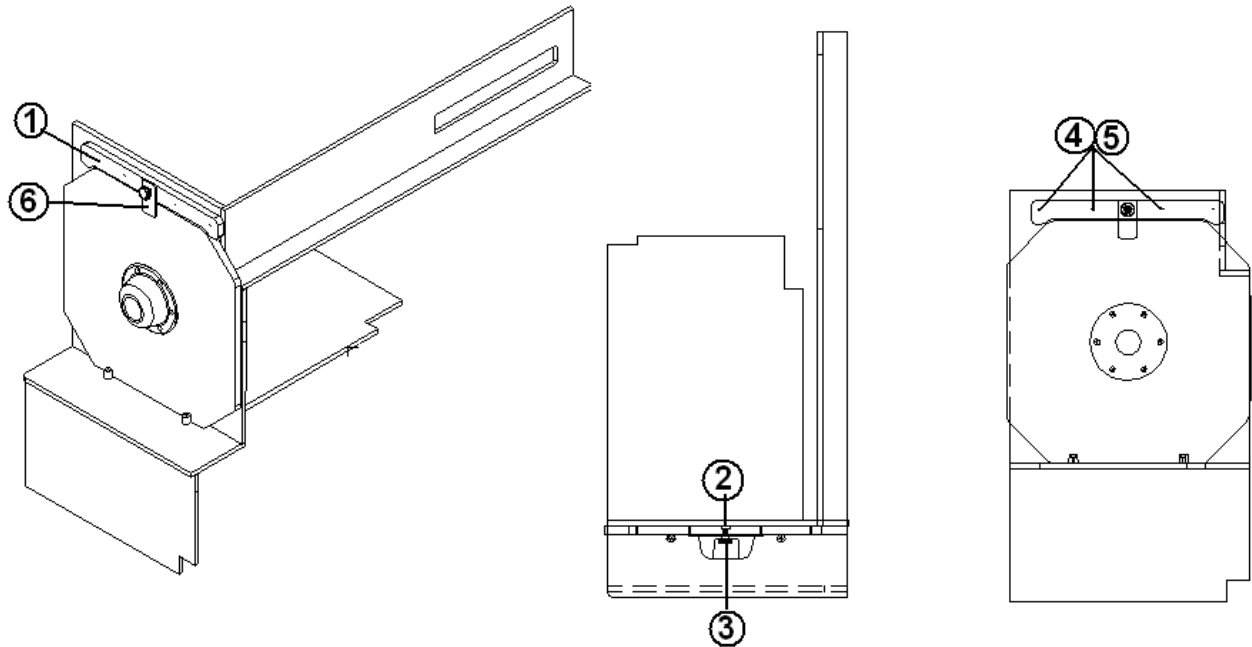

2015 INTERSTATE MOTORHOME

FURNITURE, LOUNGE

Table, Pedestal Storage, Lounge, Extended, & Grand Tour

1. 111810-161	Panel, 17.50 X 2.25, Onyx
111810-181	Panel, 17.50 X 2.25, Lt. Camel
111810-021	Panel, 17.50 X 2.25, Walnut
2. 350189	Nut, Tee 6 Prong 1/4-20
3. 382095	Knob, Knurled 1/4-20 X .50"
4. 381609-02	Screw, Hafele, European, #9, 1"
5. 381610-03	Cover Cap, Plastic
6. 381136	Rubber Bumper
454721	Bracket, Ped Table Storage
382077	Clip, 2.38" Post Storage