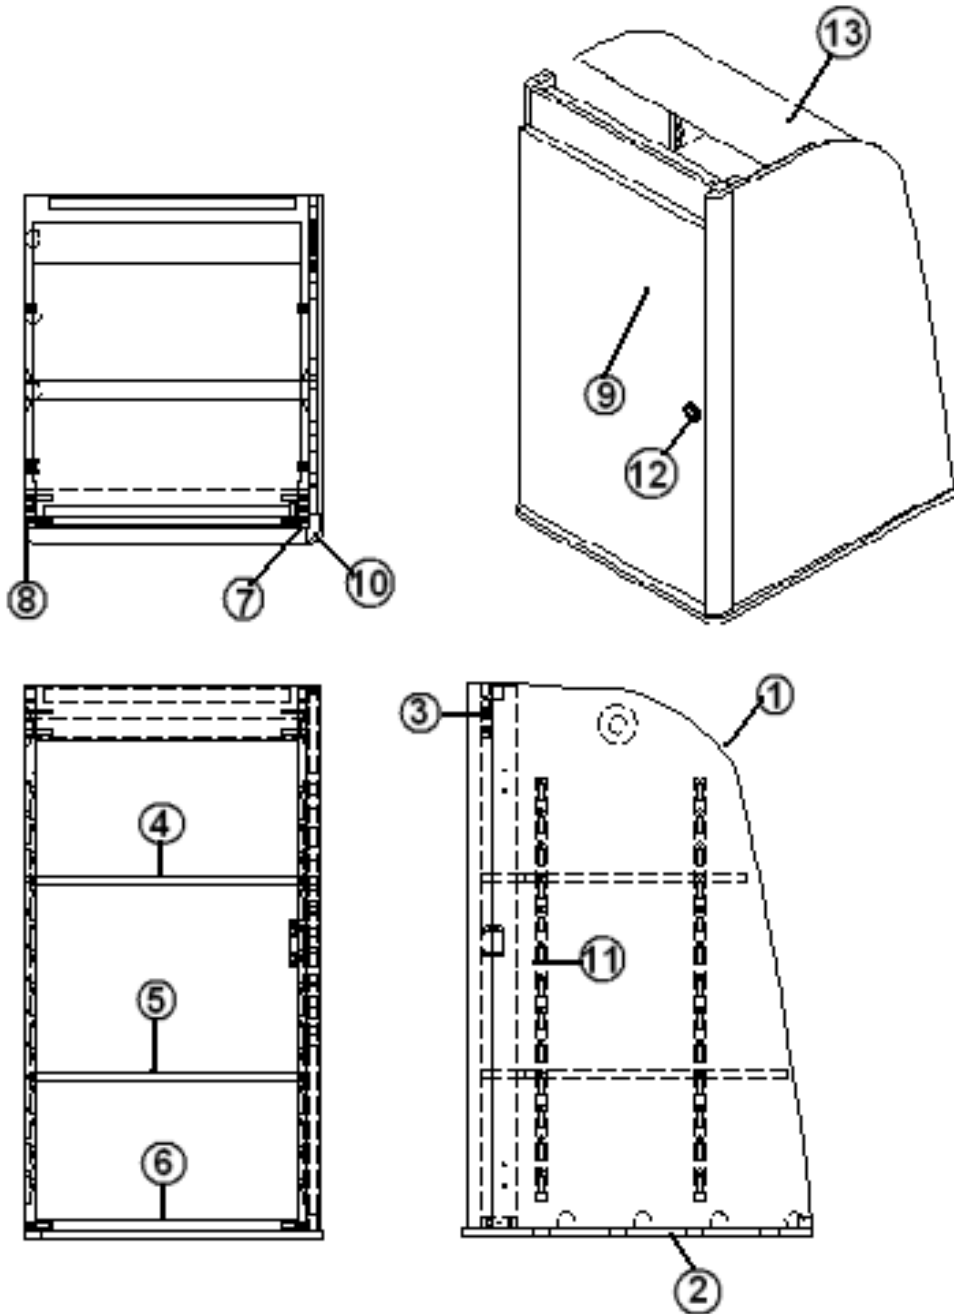

2015 INTERSTATE MOTORHOME

FURNITURE, LOUNGE

Wardrobe, Hanging, Lounge & Extended, Lt. Camel

Parts Listed on Next Page