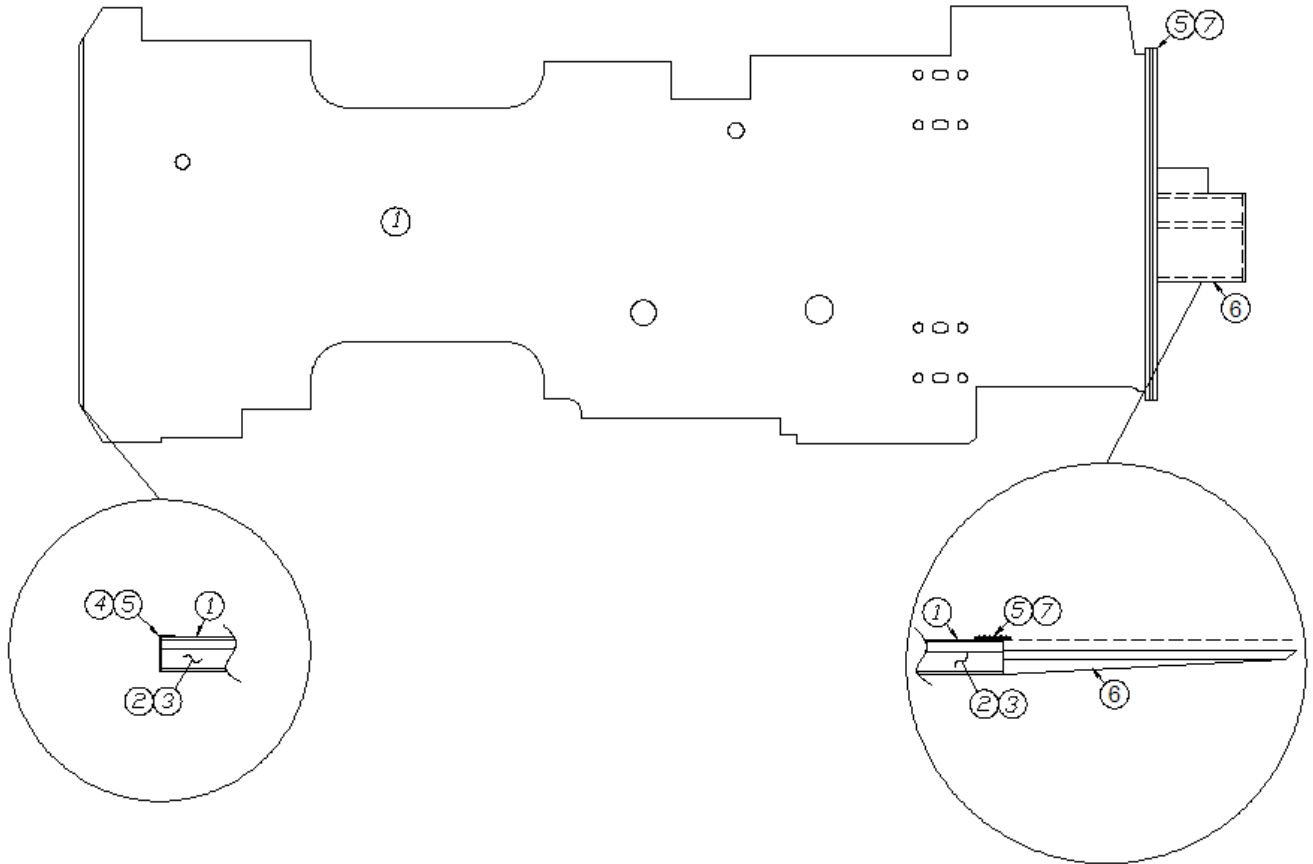

2015 INTERSTATE MOTORHOME

INTERIOR SHELL

Floor Assembly

112243

Floor Install

- | | |
|--------------|---|
| 1. 704111 | Vinyl flooring, Ships deck Mahogany/Ivory RV Durbac |
| 2. 923220 | Floor assembly |
| 3. 345330-09 | Screw, 1/4 x 20 x 3", self-tapping |
| 4. 967772 | Floor trim angle assembly |
| 5. 345353-03 | Screw, #6 flat head |
| 6. 923012 | Cab to main floor transition assembly |
| 7. 114869 | Extrusion, threshold compartment |
| 703968 | Floor Guard, Underbelly |
| 703766-01 | Adhesive, AAT-272, Super premium |