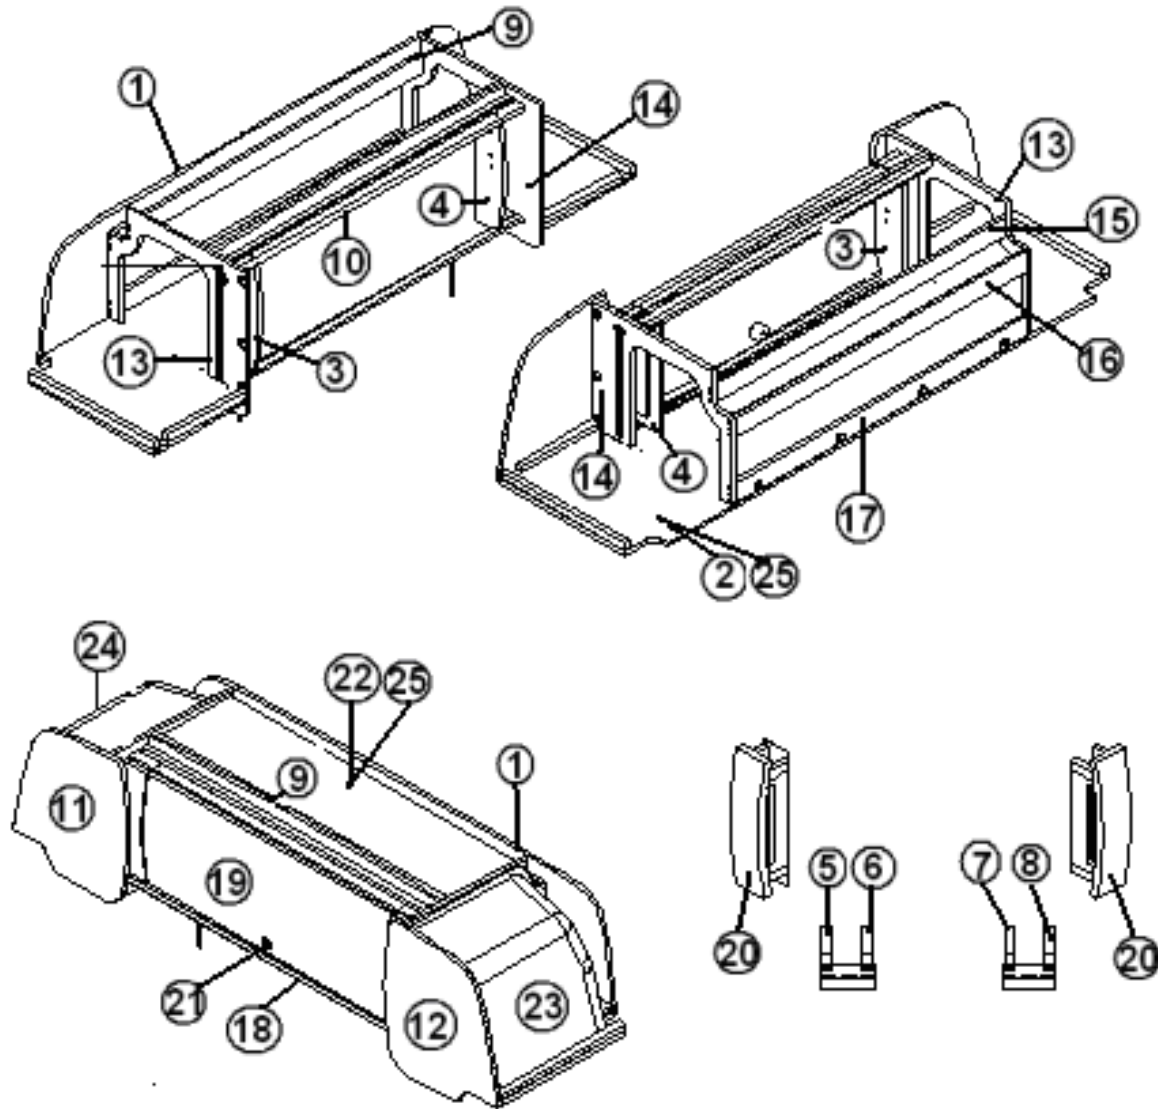

2015 INTERSTATE MOTORHOME

FURNITURE, LOUNGE

Roof Locker, Center Rear, Lounge, Lt. Camel

Parts Listed on Next Page