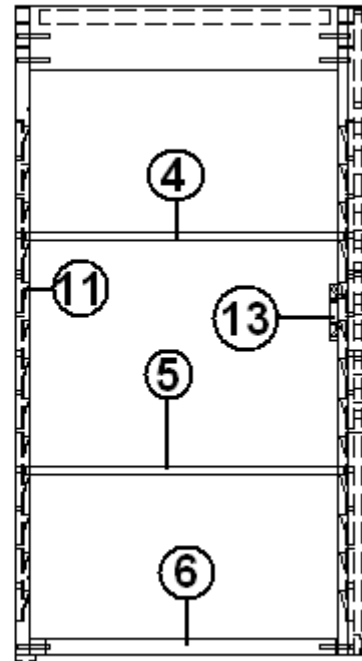

2015 INTERSTATE MOTORHOME

FURNITURE, LOUNGE

Wardrobe, Hanging, Twin & Dual W/R, Walnut

967204-02

Wardrobe, Hanging

1. 967204-021	Panel, 18.07 X 33.50
2. 967204-022	Panel, 18.25 X 19.88
3. 967204-023	Panel, 16.00 X 3.25
4. 967204-025	Panel, 14.75 X 16.50
5. 967204-026	Panel, 17.25 X 16.50
6. 967204-027	Panel, 2.25 X 16.00
7. 967204-028	Panel, 2.25 X 33.50
8. 967204-029	Panel, 2.25 X 33.50
9. 967204-0210	Panel, 16.63 X 30.25
10. 801706-002	Corner Trim, 90°, Walnut
11. 381527	Speedy Shelf Strips
12. 382059-01	Knob, Push/Pull
13. 381228-02	Door Catch Grabber, 5LB
14. 381607-11	Hinge, Door
15. 967234 115420	Wire Cover Assembly Wardrobe close off