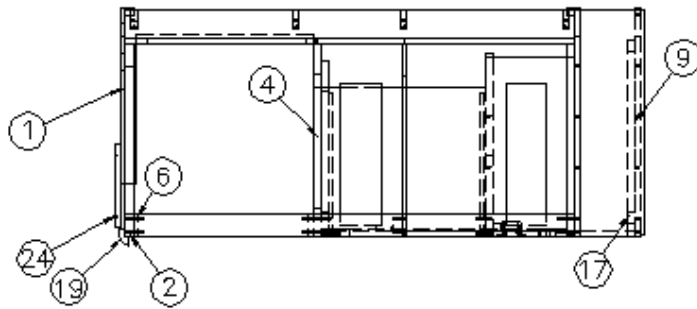

2015 INTERSTATE MOTORHOME

FURNITURE, GALLEY

Galley, Lounge, Lounge Extended & CSA, Walnut

Parts Listed on Next Page