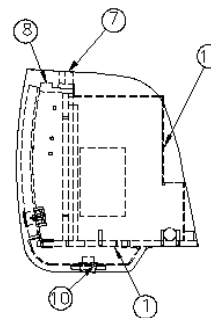

2015 INTERSTATE MOTORHOME

FURNITURE, GALLEY

Roof Locker, Roadside Forward, Lounge & Extended, Lt Camel

968228-18

Roadside, Forward, Roof locker

1. 968228-181	Panel, 12.5 x 45.9
2. 968228-182	Panel, 12.28 x 12.12
3. 968228-183	Panel, 12.28 x 12.12
4. 968228-184	Panel, 12.28 x 12.12
5. 968228-185	Panel, 9.34 x 11.73
6. 968228-186	Panel, 5.82 x 12
7. 968228-187	Panel, 1 x 45.38
8. 968228-188	Panel, 2.75 x 45.38
9. 968228-1810	Panel, 10.64 x 16.46
10. 115406	Roof locker extrusion, 45.38
11. 115473-21	Aluminum Roof locker back, 39.61
12. 801785-0818	Door, 12.38 x 22.44, Asian Sand
13. 382059-01	Knob, Push/pull
14. 967463-18 382227	Endcap, Roof locker, Asian Sand Hinge, Overhead spring, Nickel

*replaced 967514 on 1-01-2015