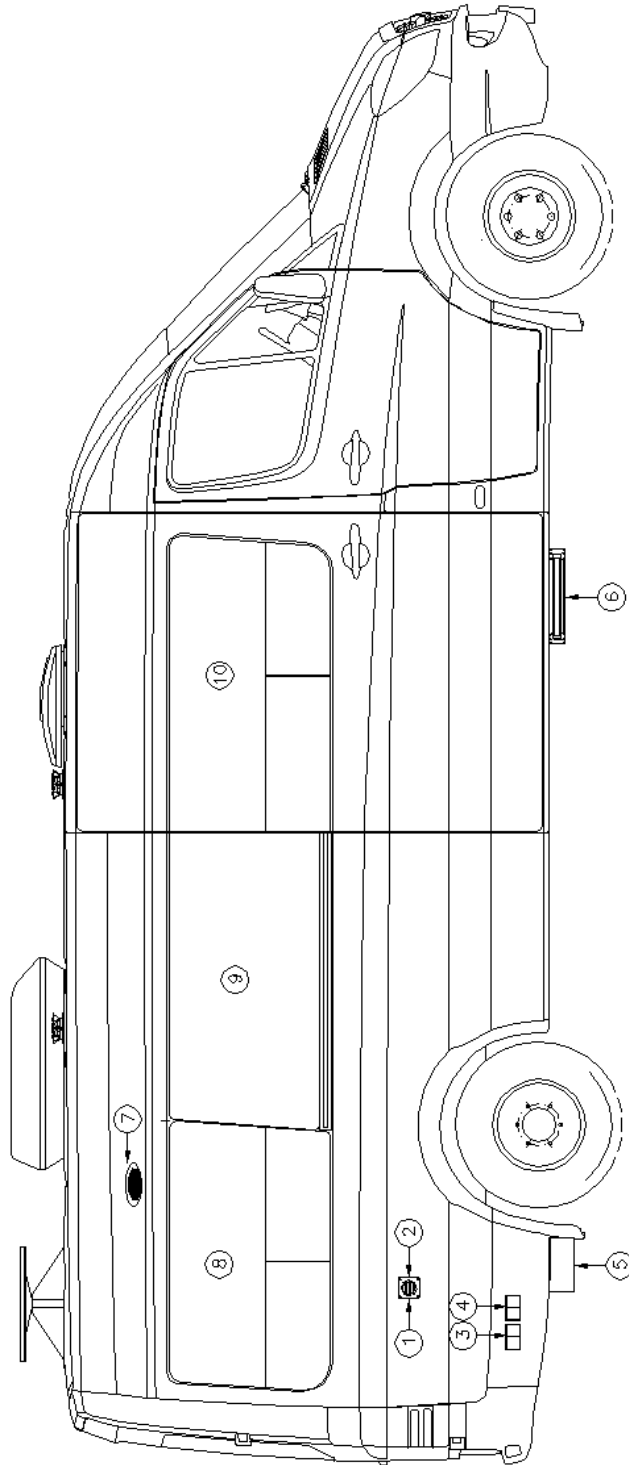

2015 INTERSTATE MOTORHOME

EXTERIOR SHELL

Wall, Curbside, Lounge

Parts Listed on Next Page