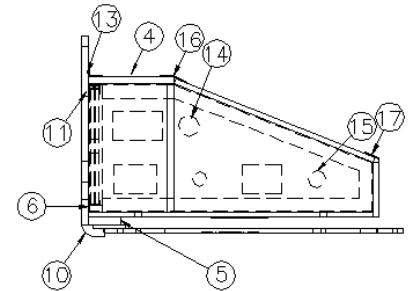

2015 INTERSTATE MOTORHOME

FURNITURE, GALLEY

Roof Locker, Front End, Onyx

967503-16

Roof Locker, Front End

1. 967503-161	Panel, 14.06 x 59
2. 967503-163	Panel, 9 x 20
3. 967503-165	Panel, 8.88 x 19.88
4. 967503-168	Panel, 6 x 48.5
5. 967503-169	Panel, 2.25 x 55
6. 967503-1611	Panel, 1 x 43
7. 967503-1614	Panel, 1 x 9
8. 967503-1615	Panel, 6 x 9
9. 967503-1616	Panel, 4.5 x 9
10. 801706-0019	Corner trim, 90°, 1" radius, Asian Night
11. 203388-01	Track, Sliding door, Black
12. 203633-02	Door, Sliding glass, 8.06 x 22
13. 380041	Corner brace, 1" Stanley
14. 381209-01	Grommet, w/cap, Black, 1.5" hole
15. 500132	Grommet, 1"
16. 115561	Aluminum angle, 25°, 1 x 1
17. 115562	Aluminum angle, 70°, 1 x 1
18. 115580	Support plate, Overhead
203445-01	T-molding, .5625", White