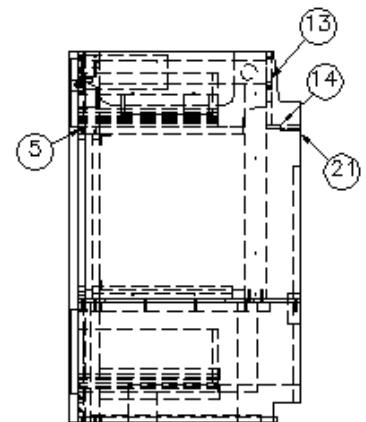

2015 INTERSTATE MOTORHOME

FURNITURE, GALLEY

Galley, Drawer Microwave, Lounge, Lounge Extended, Onyx

Parts Listed on Next Page