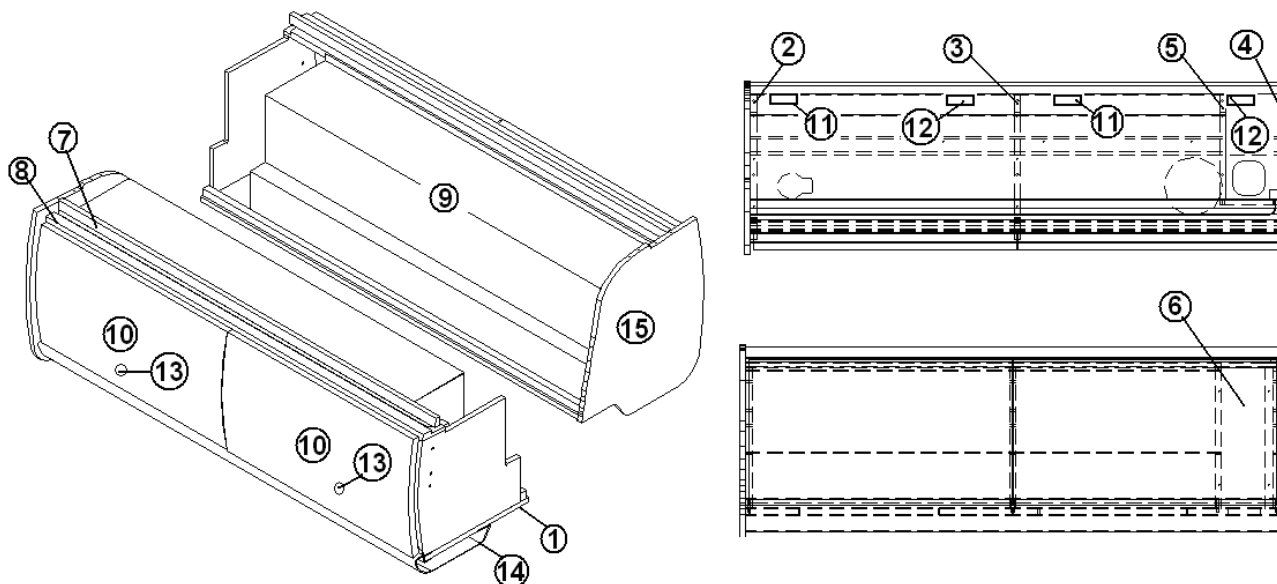

2015 INTERSTATE MOTORHOME

FURNITURE, BEDROOM

Roof Locker, Roadside, Twin Bedroom, Lt. Camel

967465-18

Rooflocker Assy, RS Aft

1. 967465-181	Panel, Aft R/L, 12.5 X 45.50
2. 967465-182	Panel, Aft R/L, 12.28 X 12.12
3. 967465-183	Panel, Aft R/L, 12.28 X 12.12
4. 967465-184	Panel, Aft R/L, 12.28 X 12.12
5. 967465-185	Panel, Aft R/L, 8.84 X 11.73
6. 967465-186	Panel, Aft R/L, 5 X 12.00
7. 967465-187	Panel, Aft R/L, 1 X 45.50
8. 967465-188	Panel, Aft R/L, 2.75 X 45.50
9. 115473-02	Back, Alum, R/L, 40.5"
10. 801785-0818	Door, Plyfoam Radius, 12.38 X 28.13
11. 381840-01	Hinge, Use 382227
12. 381840-02	Hinge, Use 382227
13. 382059-01	Knob, Push/Pull, Sugatsune
14. 115406	Extrusion, R/L, 9.075" Wide Aluminum
15. 967475-18	Endcap, Rooflocker
*382227	Hinge, Overhead Spring, Nickel

*Replaced 381840 in January 2015