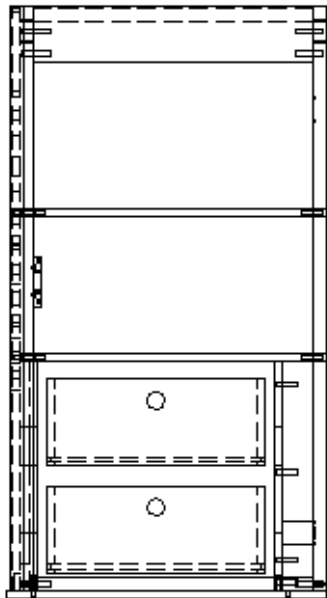

2015 INTERSTATE MOTORHOME

FURNITURE, BEDROOM

Wardrobe, Hanging, Twin Bedroom, Onyx

Parts Listed on Next Page

2015 INTERSTATE MOTORHOME

FURNITURE, BEDROOM

Wardrobe, Hanging, Twin Bedroom, Onyx

967461-16	W/R Assy, Hanging, Onyx
1. 967461-161	Panel, W/R, 18.07 X 33.50
2. 967461-162	Panel, W/R, 18.25 X 19.88
3. 967461-163	Panel, W/R, 17.06 X 17.50
4. 967461-164	Panel, W/R, 15.5 X 17.50
5. 967461-165	Panel, W/R, 2.25 X 33.50
6. 967461-166	Panel, W/R, 2.25 X 33.50
7. 967461-167	Panel, W/R, 3.25 X 16
8. 967461-168	Panel, W/R, 2.25 X 16
9. 967461-169	Panel, W/R, 14 X 13.13
10. 967461-1610	Panel, W/R, 14 X 13.13
11. 967461-1611	Panel, W/R, 13.13 X 1.94
12. 967461-1612	Panel, W/R, 2.25 X 14
13. 967461-1613	Panel, W/R, 3.25 X 14
14. 968020-12	Drawer box assy. 5" x 13.06" x 13.94"
967461-1614	Panel, W/R, 16.63 X 30.25
801706-0019	Corner Trim, Onyx
801262-09	Drawer Bottom, 15.50" X 12.56"
381400	Slide Drawer, 2900-14" P
382059-01	Knob, Push/Pull Sugatsune
381228-02	Door Catch Grabber, 5LB
381607-11	Hinge Assy
967474	Cover Assy-Wire
382057-03	Cap Cover, Dark Brown