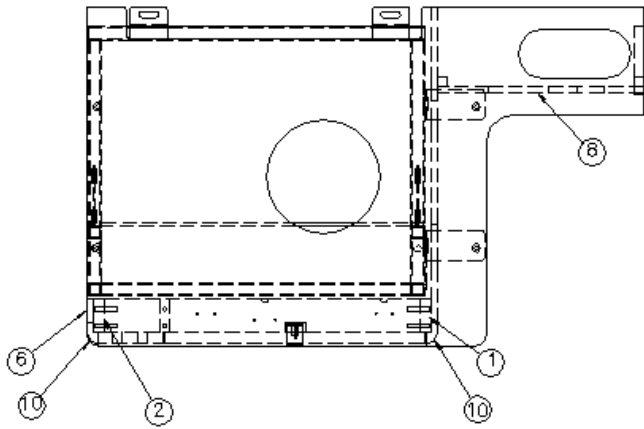

2015 INTERSTATE MOTORHOME

FURNITURE, LOUNGE

Dinette Seat, CS, Lounge, Ext, 9 Passenger & Grand Tour, Lt Camel

*968136-18

CS Dinette Seat Base Assembly

1. 968136-181	Panel, 2.5 x 13.25
2. 968136-182	Panel, 2.5 x 13.25
3. 968136-183	Panel, 2.5 x 23.5
4. 968136-184	Panel, 2.5 x 23.5
5. 968136-185	Panel, 19.25 x 11.62
6. 968136-186	Panel, 1.76 x 13.25
7. 968136-187	Panel, 23.5 x 13.25
8. 968136-188	Panel, 15.36 x 13.25
9. 968136-189	Panel, 25.31 x 41.42
10. 801706-0018	Corner trim, 90°, 1" radius, Asian Sand
11. 968136-1818	Panel, 7 x 25
12. 968136-1819	Panel, 2.5 x 23.5
13. 968136-1820	Panel, 2.5 x 11
14. 968136-1821	Panel, 4.88 x 13.24
15. 382059-01	Knob, Push/pull
381607-11	Hinge assembly
365344-01	Edgebanding, .63", Pearl Bisque
365344-02	Edgebanding, .94", Pearl Bisque

*replaced 967239 & 967931 on 1-05-2015