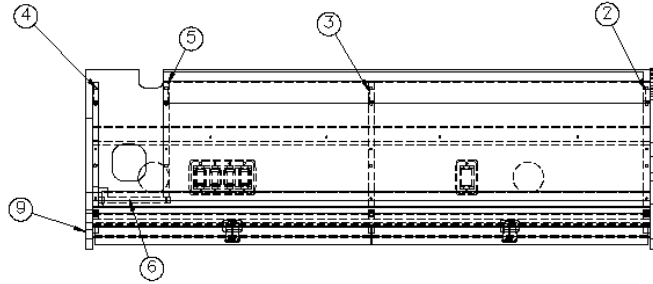

2015 INTERSTATE MOTORHOME

FURNITURE, GALLEY

Roof Locker, Roadside Forward, Lounge & Extended, Walnut

968228-02

Roadside, Forward, Roof locker

1. 968228-021	Panel, 12.5 x 45.9
2. 968228-022	Panel, 12.28 x 12.12
3. 968228-023	Panel, 12.28 x 12.12
4. 968228-024	Panel, 12.28 x 12.12
5. 968228-025	Panel, 9.34 x 11.73
6. 968228-026	Panel, 5.82 x 12
7. 968228-027	Panel, 1 x 45.38
8. 968228-028	Panel, 2.75 x 45.38
9. 968228-0210	Panel, 10.64 x 16.46
10. 115406	Roof locker extrusion, 45.38
11. 115473-21	Aluminum Roof locker back, 39.61
12. 801785-082	Door, 12.38 x 22.44, Walnut
13. 382059-01	Knob, Push/pull
14. 967463-02	Endcap, Roof locker, Walnut
382227	Hinge, Overhead spring, Nickel

*replaced 967514 on 1-01-2015