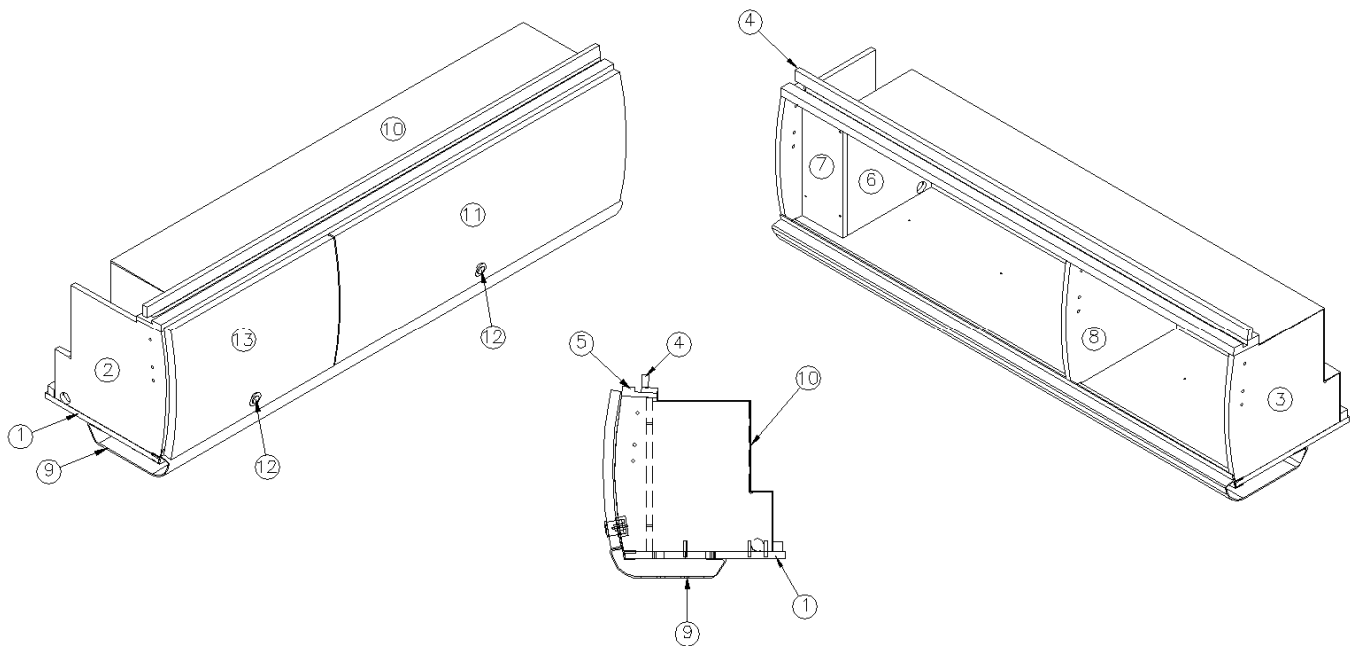

2015 INTERSTATE MOTORHOME

FURNITURE, LOUNGE

Roof Locker Assembly, Curbside, 9 Passenger, Lt Camel

*968252-18

Roof Locker, CS, 9 Passenger

1. 968252-181	Panel, 12.5 x 50
2. 968252-182	Panel, 12.28 x 12.12
3. 968252-183	Panel, 12.28 x 12.12
4. 968252-184	Panel, 1 x 50
5. 968252-185	Panel, 2.75 x 50
6. 968252-187	Panel, 9.34 x 11.73
7. 968252-188	Panel, 4.5 x 12
8. 968252-1817	Panel, 12.28 x 12.12
9. 115406	Roof locker extrusion
10. 115473-18	Aluminum, Roof locker back, 45.57"
11. 801785-0118	Door, 12.38 x 31.5, Asian Sand
12. 382059-01	Knob, Push/pull
13. 801785-1118	Door, 12.38 x 18, Asian Sand
365344-01	Edgebanding, .63", Pearl Bisque
365344-02	Edgebanding, .94", Pearl Bisque
382227	Hinge, Overhead spring, Nickel

*Replaced 967932 on 1-05-2015