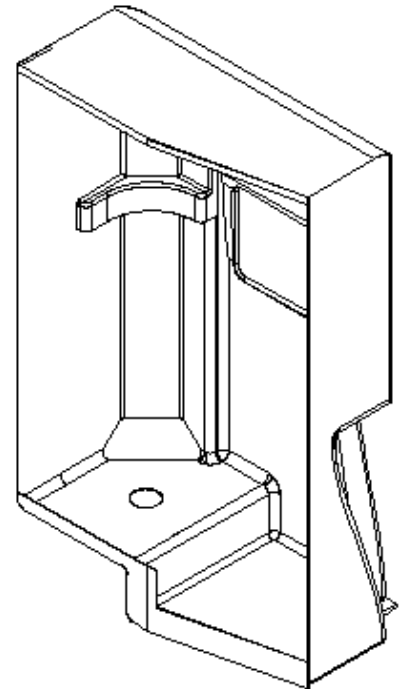

2015 INTERSTATE MOTORHOME

FURNITURE, BATH

Shower Module, Lounge & Lounge Extended

203799	Wet bath shower module assembly w/sink
203625-01	Lavy sink
203799-02	Under sink access panel
203799-03	CSA required Lavy hole size
602251	Faucet, Pull-out

*Replaced 203625 on Lounge & Lounge Extended models on 1-05-2015