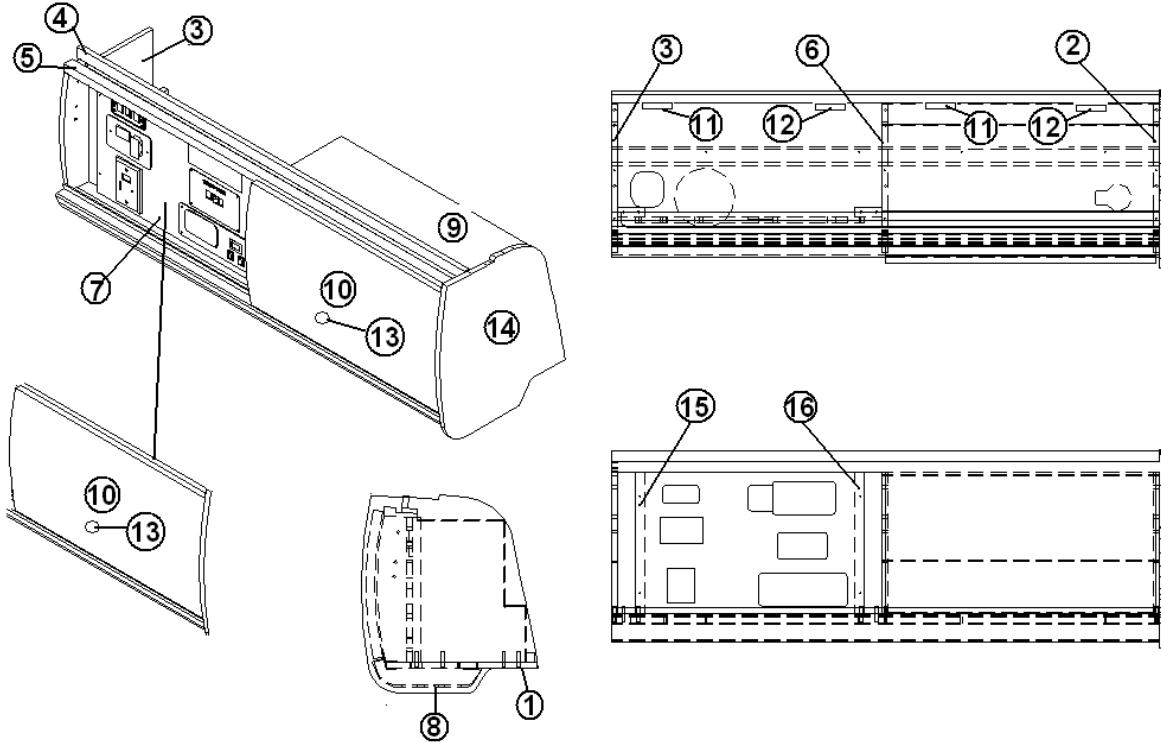

2015 INTERSTATE MOTORHOME

FURNITURE, BEDROOM

Roof Locker, Curbside, Twin Bedroom, Onyx

967466-16

R/L Assy, CS

1. 967466-161	Panel, CS R/L, 12.5 X 45.50
2. 967466-162	Panel, CS R/L, 12.28 X 12.12
3. 967466-163	Panel, CS R/L, 12.28 X 12.12
4. 967466-164	Panel, CS R/L, 1 X 45.50
5. 967466-165	Panel, CS R/L, 2.75 X 45.50
6. 967466-167	Panel, CS R/L, 12.28 X 12.12
7. 967466-1634	Panel, CS R/L, 19 x 12
8. 115406	Extrusion, R/L 9.075" Wide Alum
9. 115473-03	Back, Aluminum R/L, 23"
10. 801785-0819	Door, Plyfoam 35", Radius, 12.38 X 22.44
11. 381840-01	Hinge, Use 382227
12. 381840-02	Hinge, Use 382227
13. 382059-01	Knob, Push/Pull, Sugatsune
14. 967475-16	Endcap, Rooflocker
15. 967466-1622	Panel, CS R/L, 2.25 X 12.00
16. 967466-1623	Panel, CS R/L, 2.25 X 12.00
*382227	Hinge, Overhead Spring, Nickel

*Replaced 381840 in January 2015