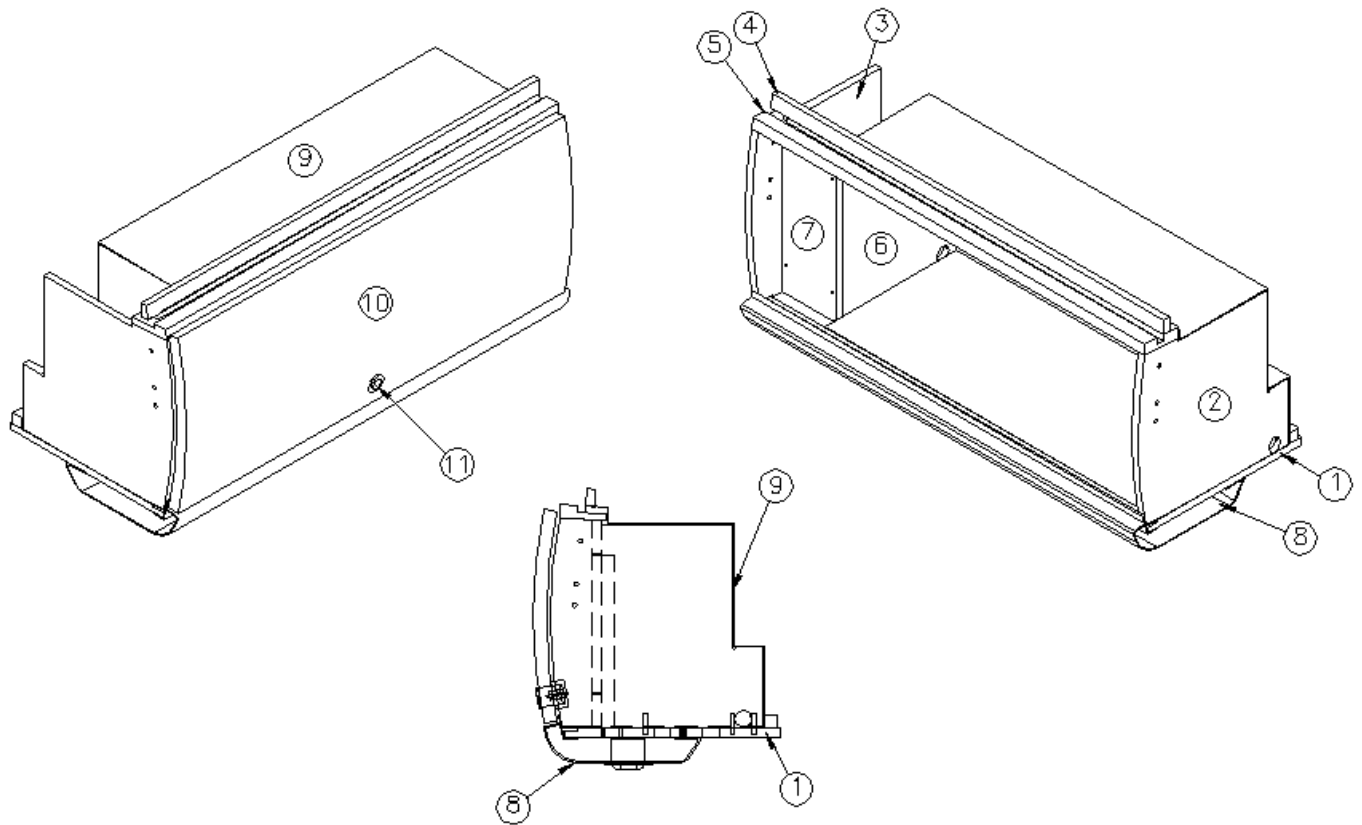

2015 INTERSTATE MOTORHOME

FURNITURE, LOUNGE

Roof Locker, Curbside Rear, Lounge & Extended, Lt Camel

*968258-18

Roof Locker Assy, CS Rear, Lounge

1. 968258-181	Panel, 12.5 x 32
2. 968258-182	Panel, 12.28 x 12.12
3. 968258-183	Panel, 12.28 x 12.12
4. 968258-184	Panel, 1 x 32
5. 968258-185	Panel, 2.75 x 32
6. 968258-187	Panel, 9.34 x 11.73
7. 968258-1818	Panel, 4.43 x 12
8. 115406	Roof locker extrusion
9. 115473-16	Aluminum roof locker back, 27.57"
10. 801785-0118	Door, 12.38 x 31.5, Asian Sand
11. 382059-01	Knob, Push/pull
382227	Hinge, Overhead Spring, Nickel
365344-01	Edgebanding, .63", Pearl Bisque
365344-02	Edgebanding, .94", Pearl Bisque

*Replaced 967517 on 1-05-2015