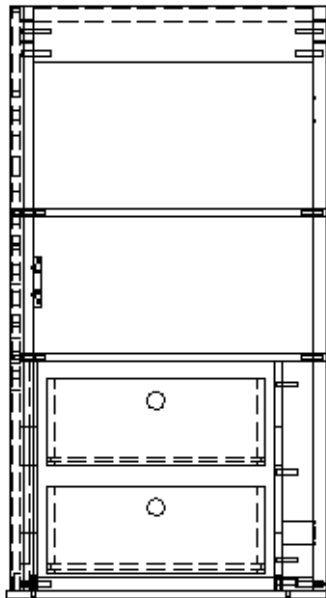

2015 INTERSTATE MOTORHOME

FURNITURE, BEDROOM

Wardrobe, Hanging, Twin Bedroom, Lt Camel

Parts Listed on Next Page