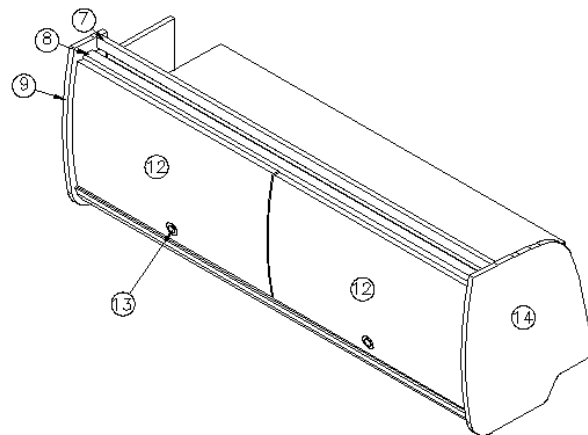

2015 INTERSTATE MOTORHOME

FURNITURE, GALLEY

Roof Locker, Roadside Forward, Lounge & Extended, Lt Camel

968228-18

Roadside, Forward, Roof locker

1. 968228-181	Panel, 12.5 x 45.9
2. 968228-182	Panel, 12.28 x 12.12
3. 968228-183	Panel, 12.28 x 12.12
4. 968228-184	Panel, 12.28 x 12.12
5. 968228-185	Panel, 9.34 x 11.73
6. 968228-186	Panel, 5.82 x 12
7. 968228-187	Panel, 1 x 45.38
8. 968228-188	Panel, 2.75 x 45.38
9. 968228-1810	Panel, 10.64 x 16.46
10. 115406	Roof locker extrusion, 45.38
11. 115473-21	Aluminum Roof locker back, 39.61
12. 801785-0818	Door, 12.38 x 22.44, Asian Sand
13. 382059-01	Knob, Push/pull
14. 967463-18 382227	Endcap, Roof locker, Asian Sand Hinge, Overhead spring, Nickel

*replaced 967514 on 1-01-2015