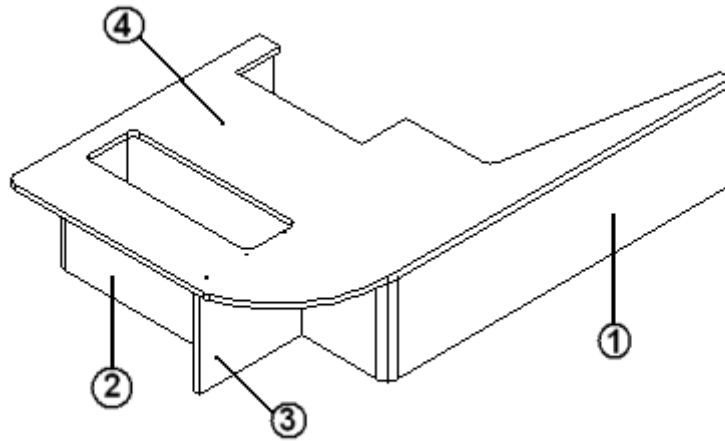

Black Tank Cover, Dual Wardrobe Option, Walnut

967695-02

Cover Assy. Black Tank, Walnut

1. 967695-021

Panel, 30.75 X 8.25

2. 967695-022

Panel, 22.63 X 8.2

3. 967695-024