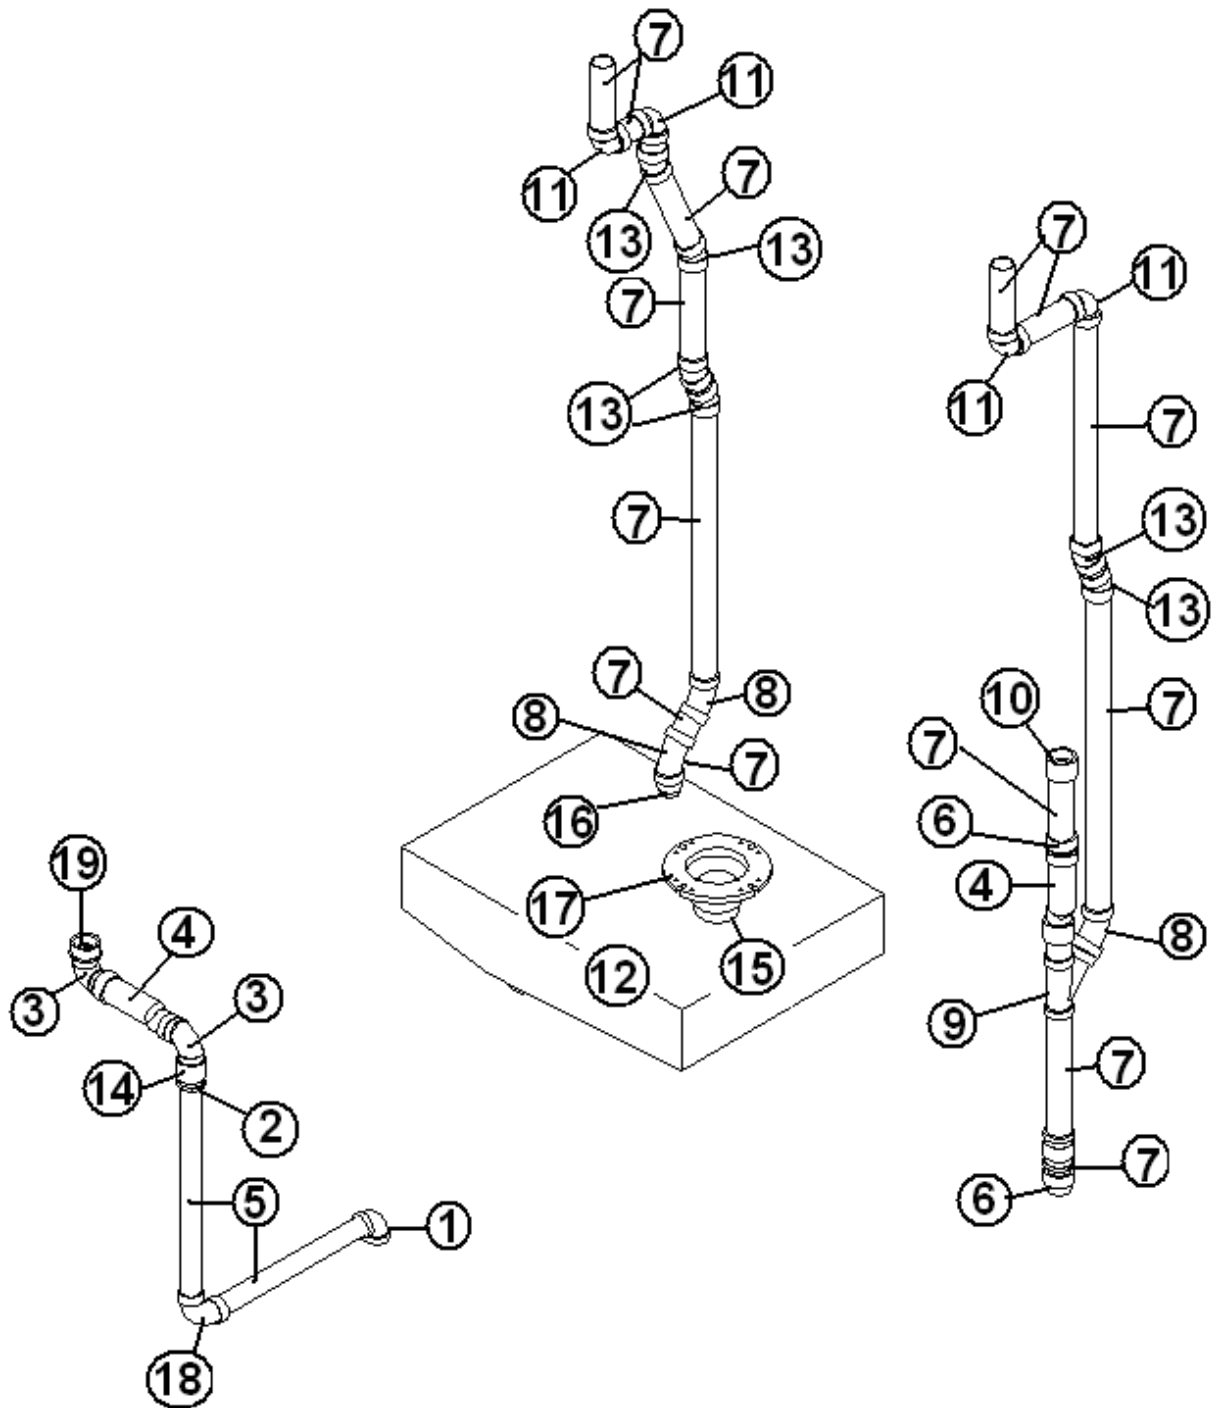

2015 INTERSTATE MOTORHOME

PLUMBING, DRAIN

Drain System, Above Floor

Parts Listed on Next Page