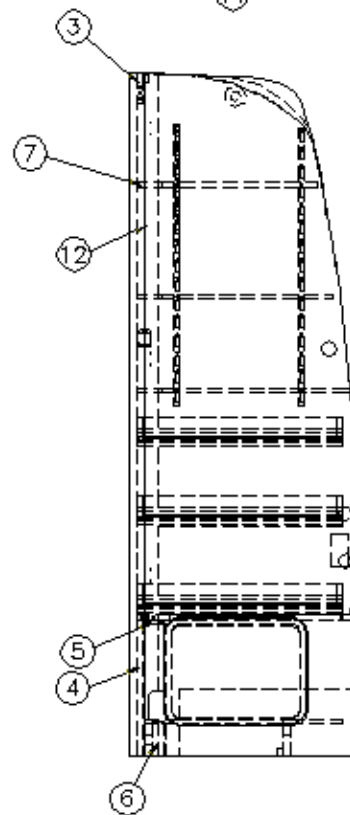

2015 INTERSTATE MOTORHOME

FURNITURE, GALLEY

Pantry/Wardrobe, RS, Grand Tour, Walnut

Parts Listed on Next Page