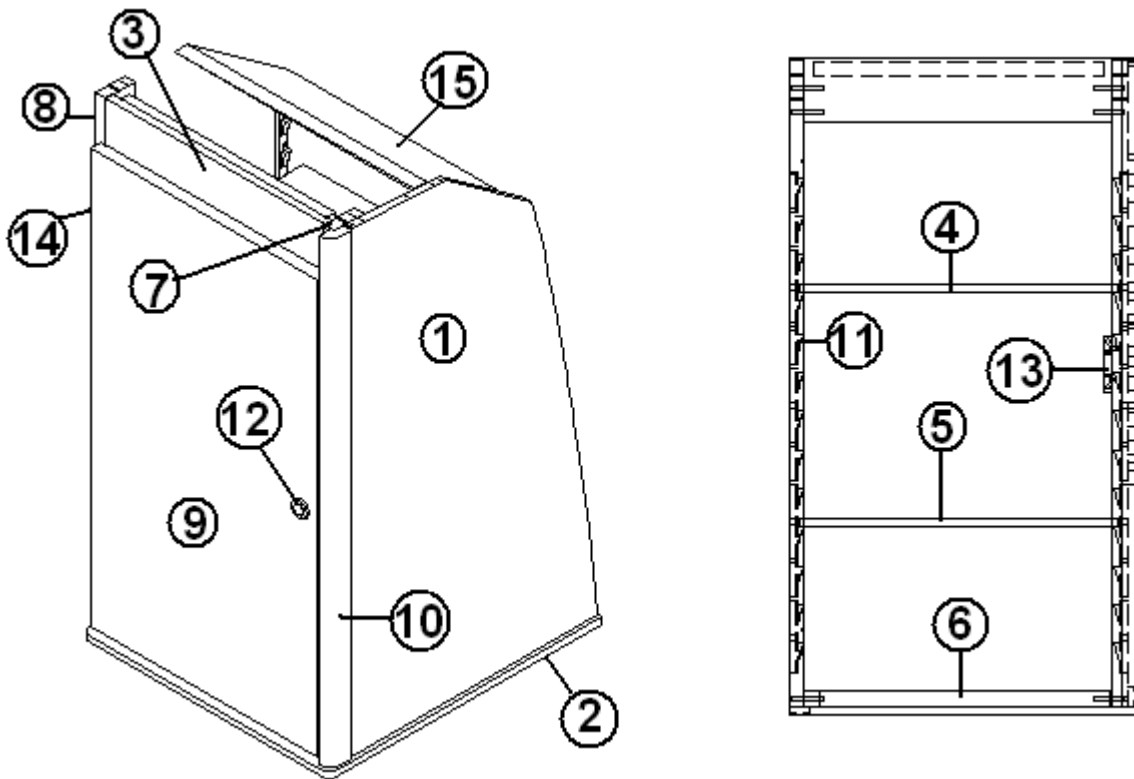

2015 INTERSTATE MOTORHOME

FURNITURE, LOUNGE

Wardrobe, Hanging, Twin & Dual W/R, Lt. Camel

967204-18

Wardrobe, Hanging, Lt. Camel

1. 967204-181	Panel, 18.07 X 33.50
2. 967204-182	Panel, 18.25 X 19.88
3. 967204-183	Panel, 16.00 X 3.25
4. 967204-185	Panel, 14.75 X 16.50
5. 967204-186	Panel, 17.25 X 16.50
6. 967204-187	Panel, 2.25 X 16.00
7. 967204-188	Panel, 2.25 X 33.50
8. 967204-189	Panel, 2.25 X 33.50
9. 967204-1810	Panel, 16.63 X 30.25
10. 801706-0018	Corner Trim, 90°, Asian Sand
11. 381527	Speedy Shelf Strips
12. 382059-01	Knob, Push/Pull
13. 381228-02	Door Catch Grabber, 5LB
14. 381607-011	Hinge, Door
15. 967234	Wire Cover Assembly
115420	Wardrobe close off