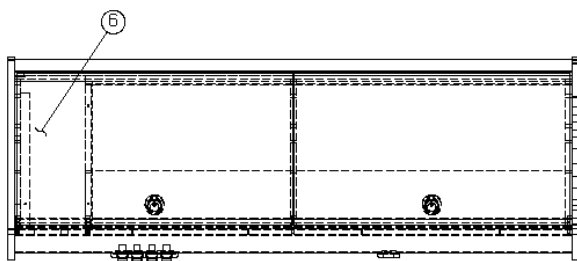

2015 INTERSTATE MOTORHOME

FURNITURE, GALLEY

Roof Locker, Roadside Forward, Lounge & Extended, Lt Camel

968228-18

Roadside, Forward, Roof locker

1. 968228-181	Panel, 12.5 x 45.9
2. 968228-182	Panel, 12.28 x 12.12
3. 968228-183	Panel, 12.28 x 12.12
4. 968228-184	Panel, 12.28 x 12.12
5. 968228-185	Panel, 9.34 x 11.73
6. 968228-186	Panel, 5.82 x 12
7. 968228-187	Panel, 1 x 45.38
8. 968228-188	Panel, 2.75 x 45.38
9. 968228-1810	Panel, 10.64 x 16.46
10. 115406	Roof locker extrusion, 45.38
11. 115473-21	Aluminum Roof locker back, 39.61
12. 801785-0818	Door, 12.38 x 22.44, Asian Sand
13. 382059-01	Knob, Push/pull
14. 967463-18 382227	Endcap, Roof locker, Asian Sand Hinge, Overhead spring, Nickel

*replaced 967514 on 1-01-2015