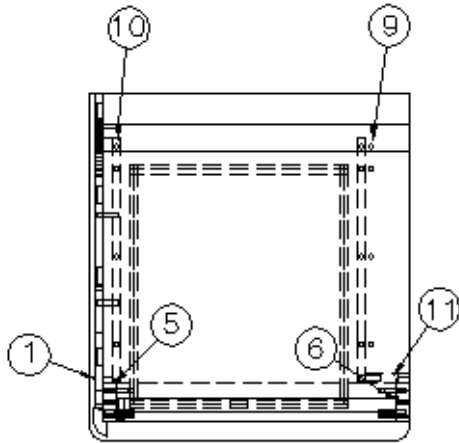

2015 INTERSTATE MOTORHOME

FURNITURE, BEDROOM

Wardrobe, Hanging, Twin Bedroom, Walnut

Parts Listed on Next Page