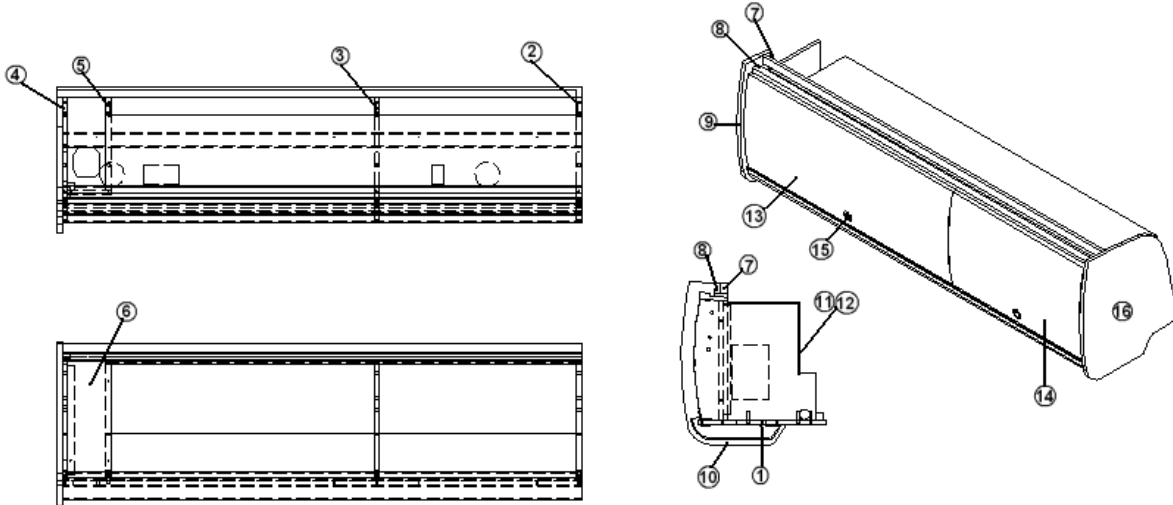

2015 INTERSTATE MOTORHOME

FURNITURE, GALLEY

Roof Locker, Roadside Forward, Lounge & Extended, Onyx

*967514-16

Rooflocker Assy-RS Fwd, Lounge

1. 967514-161	Panel, R/L 12.5 x 53.02
2. 967514-162	Panel, R/L 12.28 x 12.12
3. 967514-163	Panel, R/L 12.28 x 12.12
4. 967514-164	Panel, R/L 12.28 x 12.12
5. 967514-165	Panel, R/L 9.34 x 11.73
6. 967514-166	Panel, R/L 4.5 x 12
7. 967514-167	Panel, R/L 1 x 52.5
8. 967514-168	Panel, R/L 2.75 x 52.5
9. 967514-1610	Panel, R/L 10.64 x 16.46
10. 115406	Extrusion, R/L 9.075" Wide Alum
11. 115473-08	Back, Alum R/L Cab 48"
12. 701538-01	Carpet, Econolier W/PSA Back
13. 801785-0119	Door, Plyform 12.38 x 31.5 A. Night
14. 801785-0719	Door, Plyform 12.38 x 20.25 A. Night
15. 382059-01	Knob, Push/Pull Sugatsune
16. 967463-16	Endcap, Rooflocker
381840-01	Hinge, Use 382227
381840-02	Hinge, Use 382227
**382227	Hinge, Overhead Spring

*968228 replaced 967514 on 1-01-2015

**Replaced 381840 in January 2015