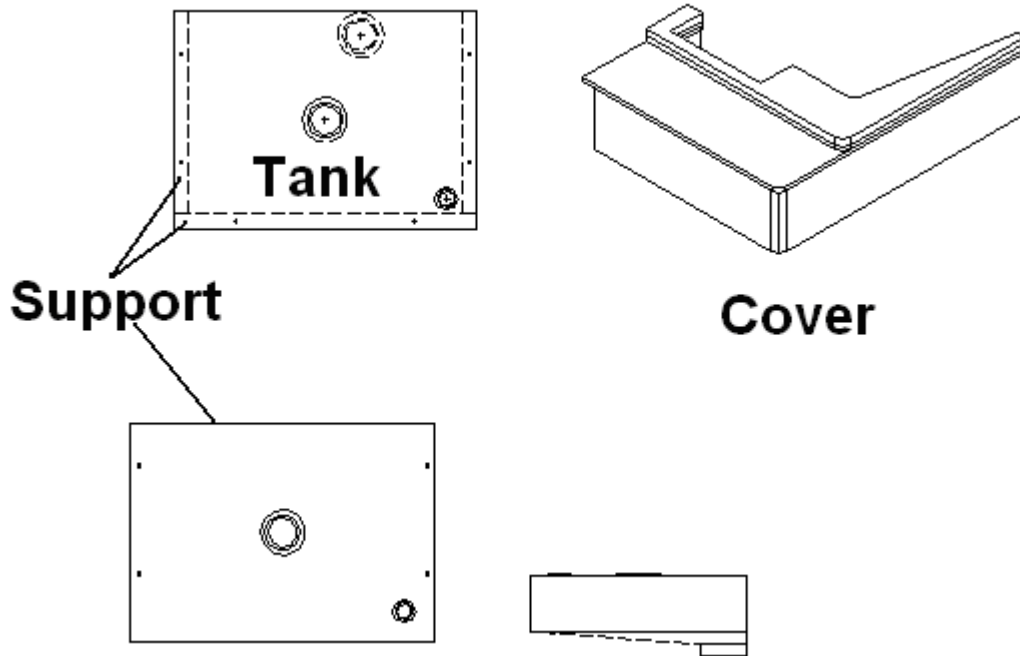

2015 INTERSTATE MOTORHOME

PLUMBING, DRAIN

Black Tank, Support & Cover

967756-16	Cover assembly, black tank, Onyx
967756-18	Cover assembly, black tank, Lt. Camel
967756-02	Cover assembly, black tank, Walnut
203643	Cover, black tank, upper
203716	Cover, black tank, upper w/o pocket
203644-01	Pocket, black tank vent
203645	Cover, black tank lower
801415-0019	Corner trim, 1" radius, Onyx
801415-0018	Corner trim, 1" radius, Lt. Camel
801415-002	Corner trim, 1" radius, Walnut
320171-02	Screw, .50" #8 Airstream New Grey
320171-06	Screw, 1.00" #8 Airstream New Grey