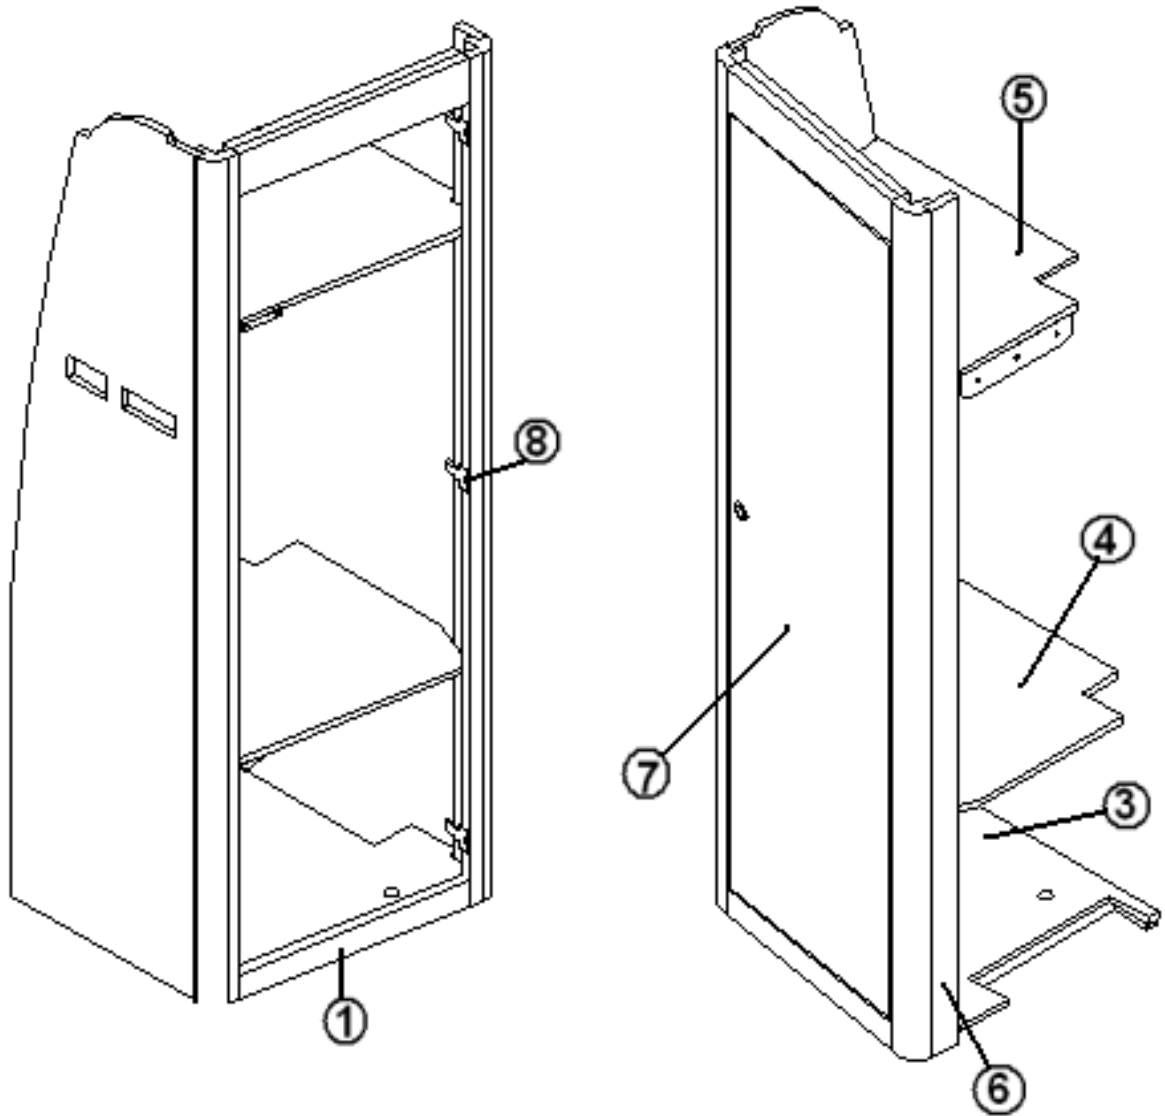

2015 INTERSTATE MOTORHOME

FURNITURE, LOUNGE

Wardrobe, Curbside, Dual Option, Onyx

Parts Listed on Next Page