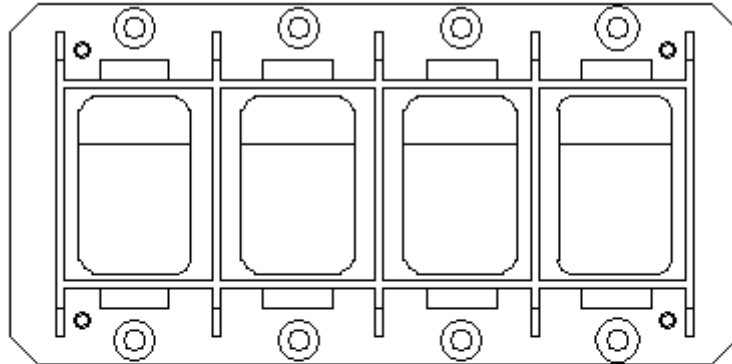

2015 INTERSTATE MOTORHOME

ELECTRICAL, 12 VOLT

Interior Switches, Continued

512549

Switch Assy., 4 Gang w/Dim Black w/White Text