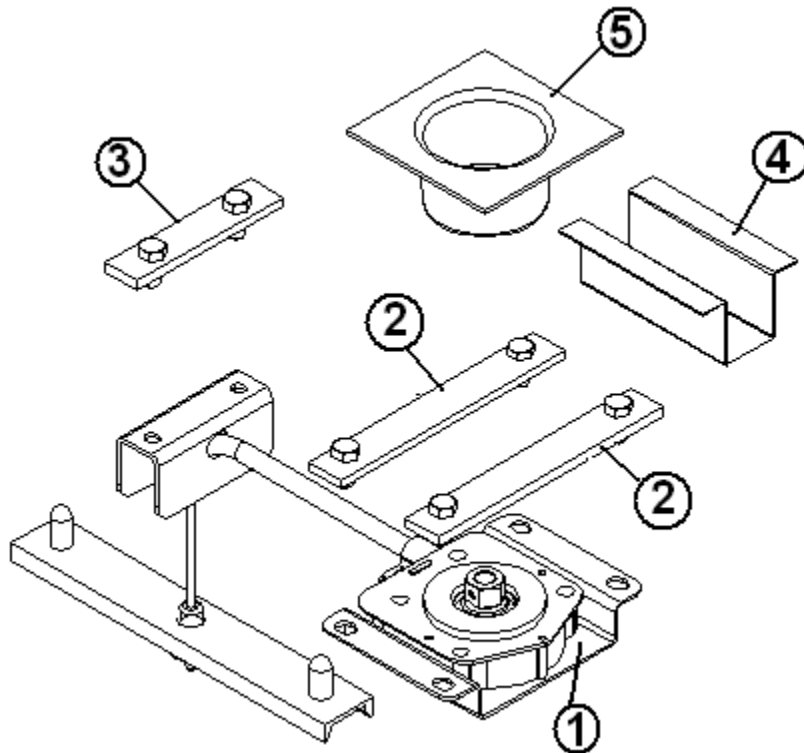

2015 INTERSTATE MOTORHOME CHASSIS

Spare Tire Carrier

1. 454665	Spare tire carrier
2. 454669	Bracket, spare tire carrier
3. 454667	Bracket, spare tire carrier
4. 454713	Hat section, spare tire
5. 203646	Closeout, spare tire winch
382099	Socket, $\frac{3}{4}$" deep well, $\frac{3}{8}$" drive
381667	Ratchet, $\frac{3}{8}$" drive