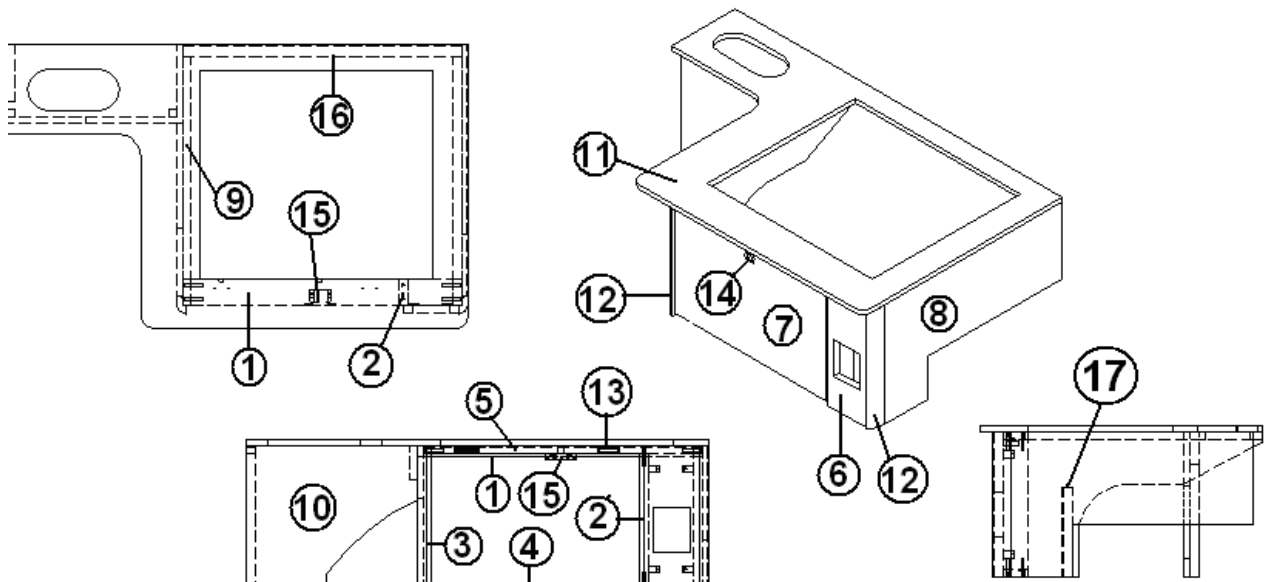

2015 INTERSTATE MOTORHOME

FURNITURE, LOUNGE

Dinette Seat Base, Roadside, Lounge, Onyx

*967240-16

Dinette Seat base, roadside

1. 967240-161	Panel, 2.25 x 13.25
2. 967240-162	Panel, 2.25 x 11.75
3. 967240-163	Panel, 2.50 x 13.25
4. 967240-164	Panel, 2.50 x 23.50
5. 967240-165	Panel, 2.50 x 23.50
6. 967240-166	Panel, 4.94 x 13.25
7. 967240-167	Panel, 19.25 x 12.37
8. 967240-168	Panel, 23.50 x 13.25
9. 967240-169	Panel, 23.5 x 13.25
10. 967240-1610	Panel, 15.36 x 13.25
11. 967240-1611	Panel, 25.31 x 41.42
12. 801706-0019	Corner trim, 90 degree, A. Night
13. 381607-11	Hinge
14. 382059-01	Knob, push/pull
15. 381228-02	Door Catch Grabber, 5LB
16. 114812	Angle, aluminum, 1" x 1"
17. 967240-1621	Panel, closeout, 8 x 25

*968135 replaced 967240 on 1-05-2015