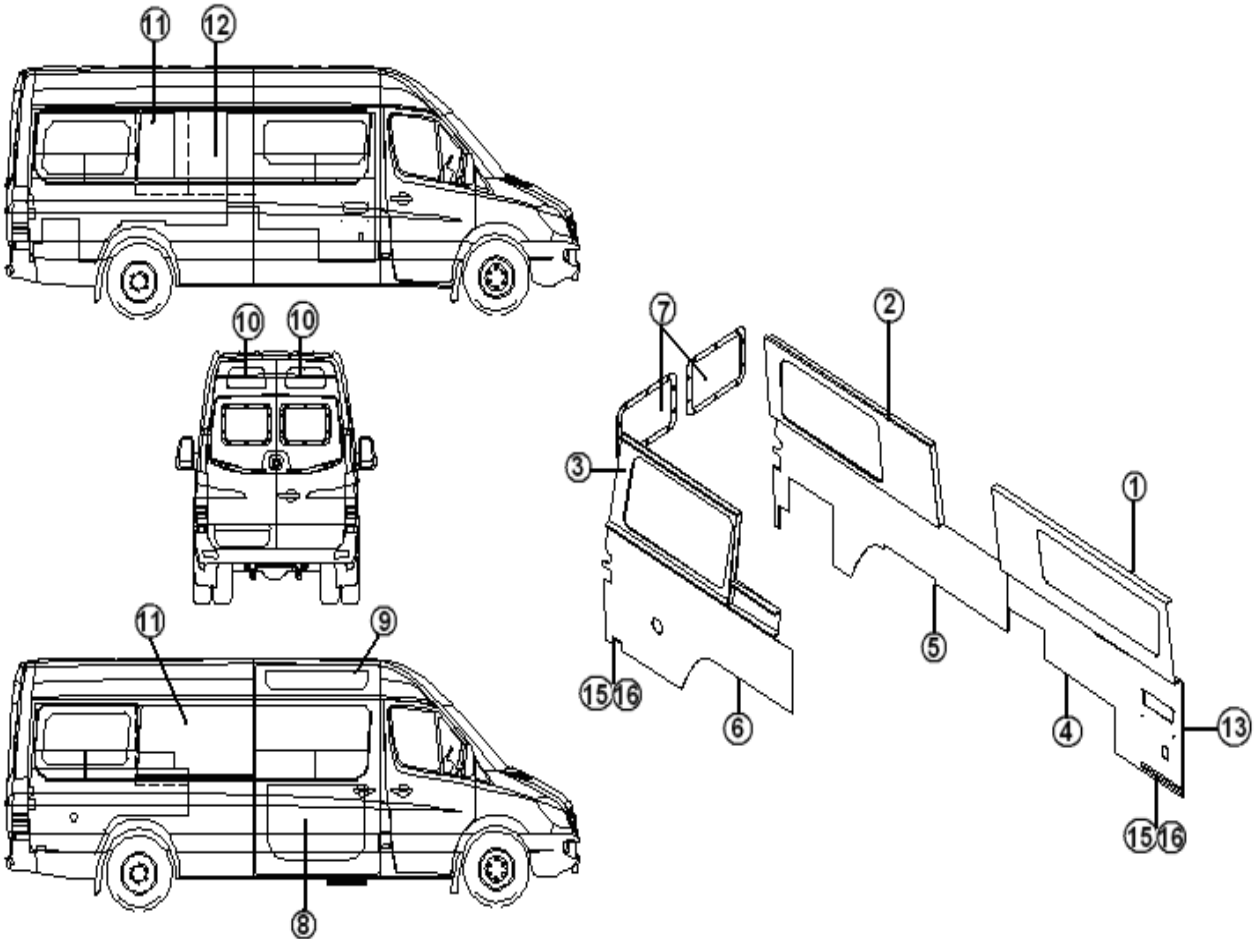

2015 INTERSTATE MOTORHOME

INTERIOR SHELL

Interior Panel w/Window Boxes, Lounge w/wardrobe Option, Onyx

Parts Listed on Next Page