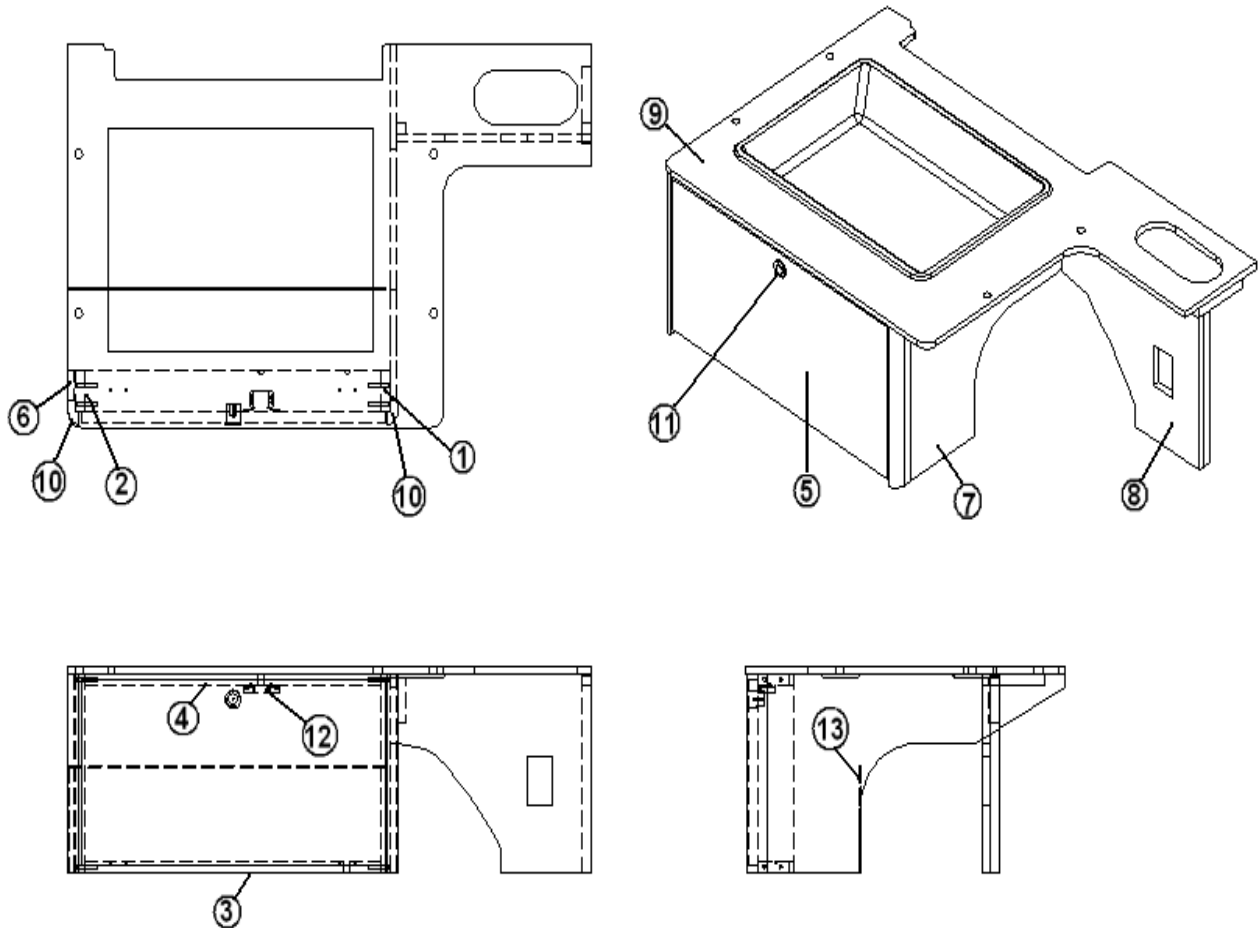

*replaced 967239 & 967931 on 1-05-2015

2015 INTERSTATE MOTORHOME

FURNITURE, LOUNGE

Dinette Seat Base, Curbside, Lounge 9 Passenger, Onyx

Parts Listed on Next Page

2015 INTERSTATE MOTORHOME

FURNITURE, LOUNGE