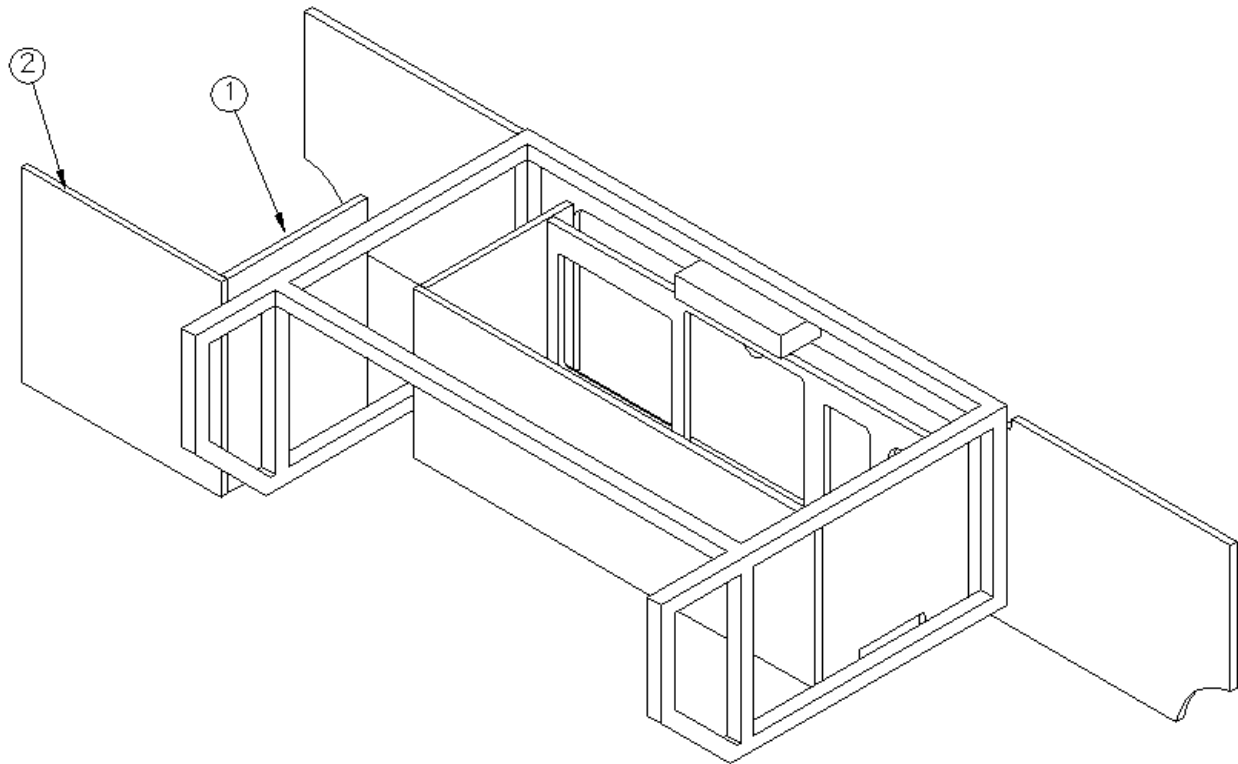

2015 INTERSTATE MOTORHOME

FURNITURE, LOUNGE

Sofa, Rear, Seat Base Close Outs, Lounge

- | | |
|---------------|--|
| 1. 967324-163 | Sofa bed close out, 14 x 10.5, Onyx |
| 967324-183 | Sofa bed close out, 14 x 10.5, Lt. Camel |
| 967324-023 | Sofa bed close out, 14 x 10.5, Walnut |
| 2. 967324-164 | Sofa bed close out, 14 x 15, Onyx |
| 967324-184 | Sofa bed close out, 14 x 15, Lt. Camel |
| 967324-024 | Sofa bed close out, 14 x 15, Walnut |