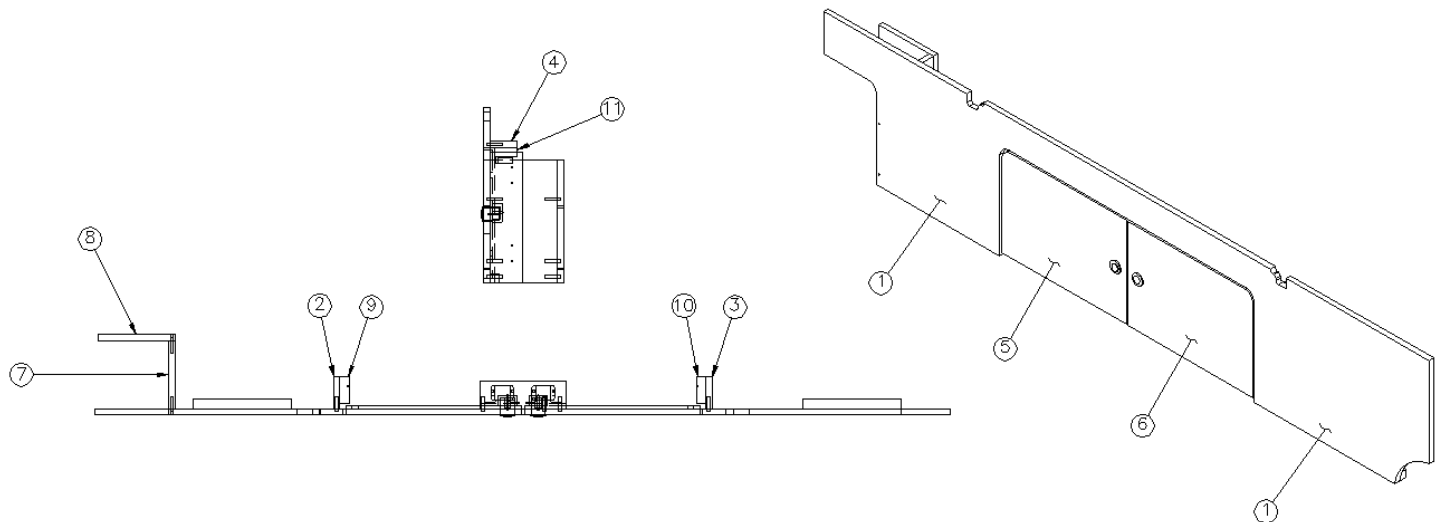

2015 INTERSTATE MOTORHOME

FURNITURE, LOUNGE

Sofa Base, Rear, Lounge, Extended, & Grand Tour, Lt Camel

*968134-18

Rear Sofa Seat Base

1. 968134-181	Panel, 14.25 x 69.58
2. 968134-182	Panel, 2.63 x 10.63
3. 968134-183	Panel, 2.63 x 10.63
4. 968134-184	Panel, 2.25 x 7
5. 968134-185	Panel, 10.38 x 14.28
6. 968134-186	Panel, 10.38 x 14.28
7. 968134-187	Panel, 5.5 x 10
8. 968134-188	Panel, 6.25 x 10
9. 968134-189	Panel, 2.25 x 10.63
10. 968134-1810	Panel, 2.25 x 10.63
11. 968134-1811	Panel, 1.81 x 7
381228-02	Door Catch Grabber, 5LB
381607-11	Hinge assembly
382059-01	Knob, Push/pull
365344-01	Edgebanding, .63", Pearl Bisque
365344-02	Edgebanding, .94", Pearl Bisque

*replaced 967241 on 1-05-2015