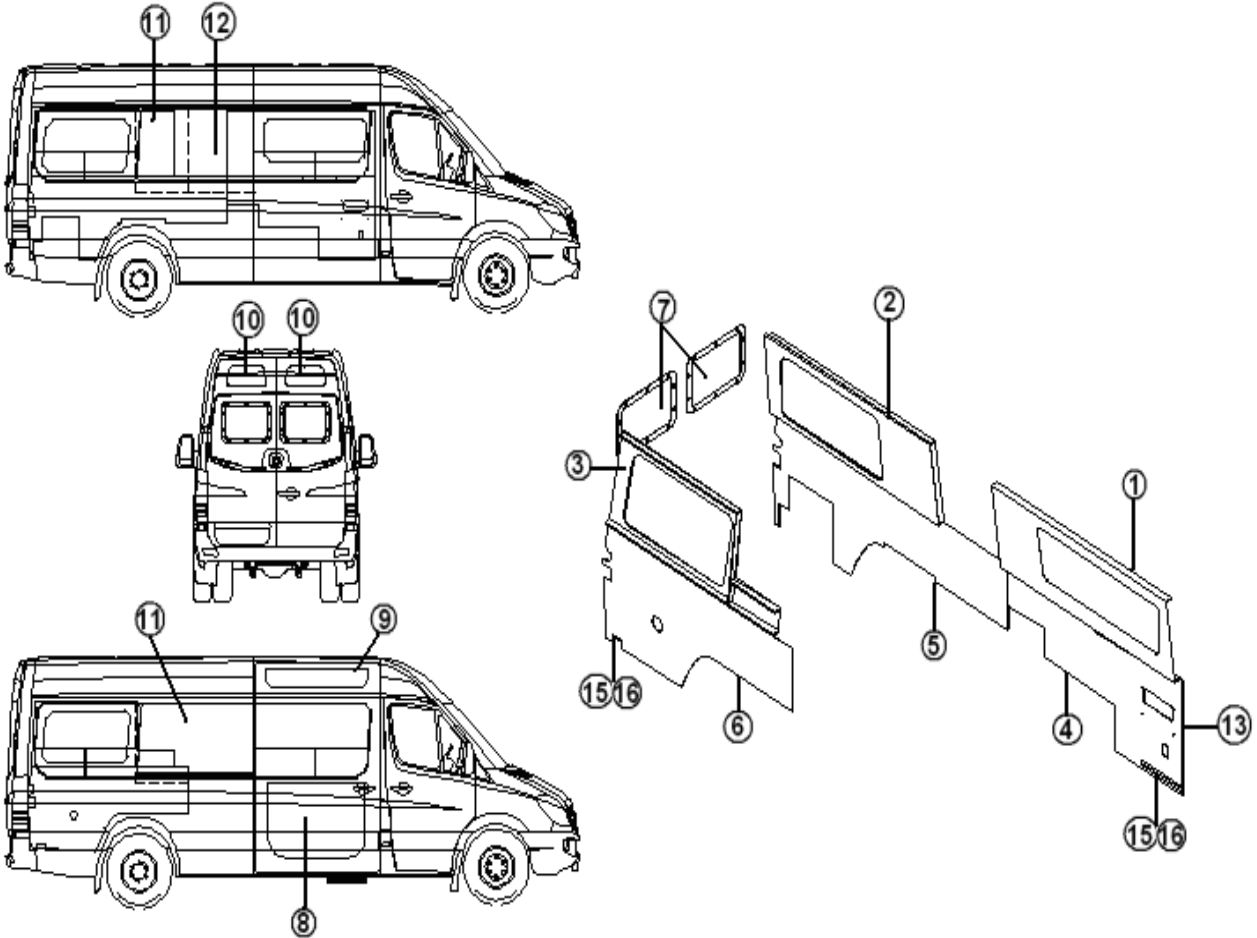

2015 INTERSTATE MOTORHOME

INTERIOR SHELL

Interior Panel w/Window Boxes, Lounge w/wardrobe Option, Lt. Camel

Parts Listed on Next Page

I-44