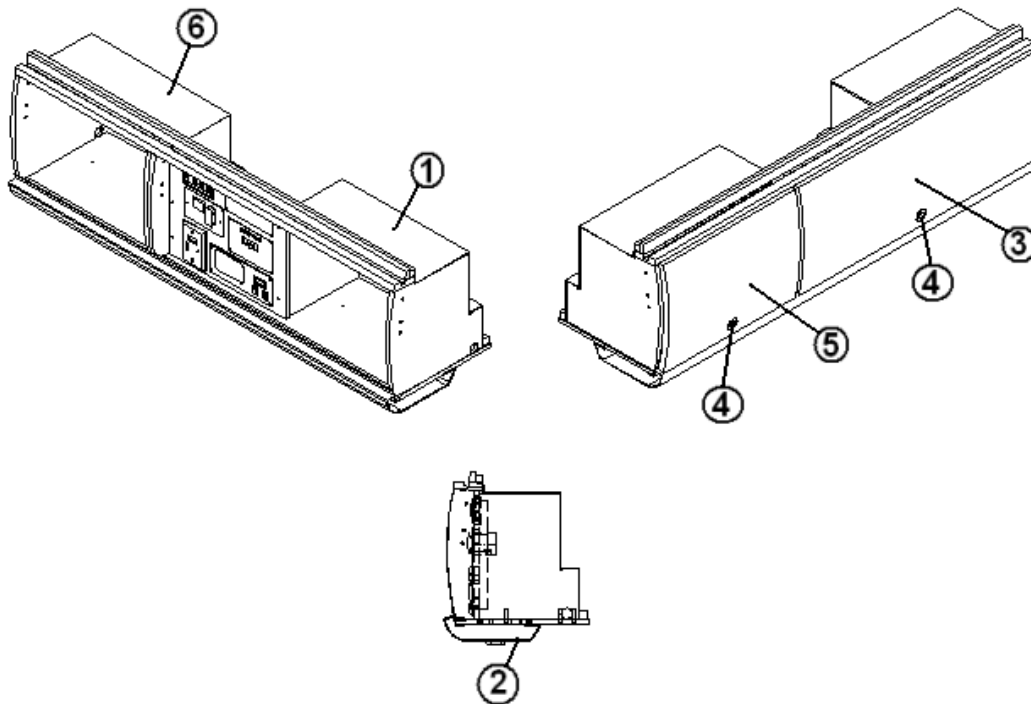

2015 INTERSTATE MOTORHOME

FURNITURE, LOUNGE

Roof Locker, Curbside, 9 Passenger

*967932-16
*967932-18
*967932-02

Rooflocker, Curbside, Onyx, 9 Passenger
Rooflocker, Curbside, Lt. Camel, 9 Passenger
Rooflocker, Curbside, Walnut, 9 Passenger

1. 115473-10	Aluminum Rooflocker, Back
2. 115406	Rooflocker Extrusion
3. 801785-0119	Door, Plyform 12.38 x 31.5, A. Night
801785-0118	Door, Plyform 12.38 x 31.5, A. Sand
801785-012	Door, Plyform 12.38 x 31.5, Walnut
4. 382059-01	Knob, Push/Pull, Sugatsune
5. 801785-0419	Door, Plyform 12.38 x 17.38, A. Night
801785-0418	Door, Plyform 12.38 x 17.38, A. Sand
801785-042	Door, Plyform 12.38 x 17.38, Walnut
6. 115473-09	Back Aluminum Rooflocker, 16.75"

*968252 replaced 967932 on 1-05-02015