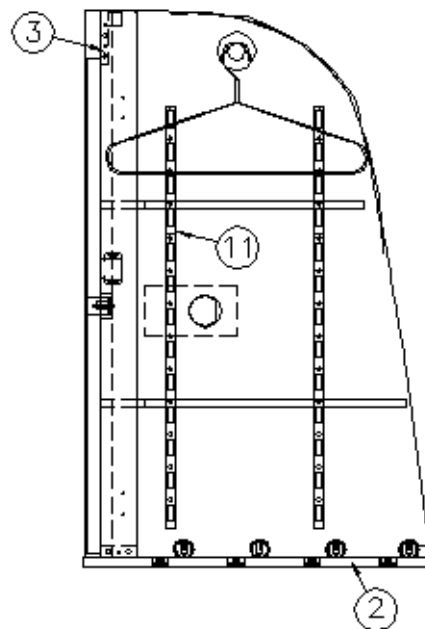

2015 INTERSTATE MOTORHOME

FURNITURE, LOUNGE

Wardrobe, Hanging, Grand Tour, Lt Camel

Parts Listed on Next Page