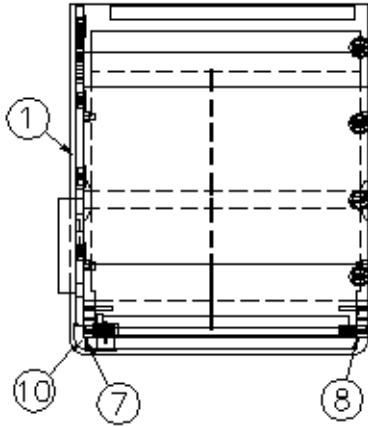

2015 INTERSTATE MOTORHOME

FURNITURE, LOUNGE

Wardrobe, Hanging, Grand Tour, Onyx

Parts Listed on Next Page

2015 INTERSTATE MOTORHOME

FURNITURE, LOUNGE

Wardrobe, Hanging, Grand Tour, Onyx

968143-16	Wardrobe, Hanging
1. 968143-161	Panel, 19.56 x 33.5
2. 968143-162	Panel, 18.25 x 21.38
3. 968143-163	Panel, 16 x 3.25
4. 968143-164	Panel, 16.25 x 16.5
5. 968143-165	Panel, 18.75 x 16.5
6. 968143-166	Panel, 2.25 x 16
7. 968143-167	Panel, 2.25 x 33.5
8. 968143-168	Panel, 2.25 x 33.5
9. 968143-169	Panel, 16.63 x 30.25
10. 801706-0019	Corner Trim, 90°, 1" radius, Asian Night
11. 381527	Shelf strips, speedy
12. 382059-01	Knob, Push/pull
13. 967234	Cover assembly
365346-01	Edgebanding, .63", Midnight
365346-02	Edgebanding, .94", Midnight
381228-02	Door Catch Grabber, 5LB
382057	Knockdown
382057-01	Cap, Knockdown, Lt Brown
381607-11	Hinge assembly
380046	Flange, Chrome
200975-04	Conduit, Flexible plastic, Black