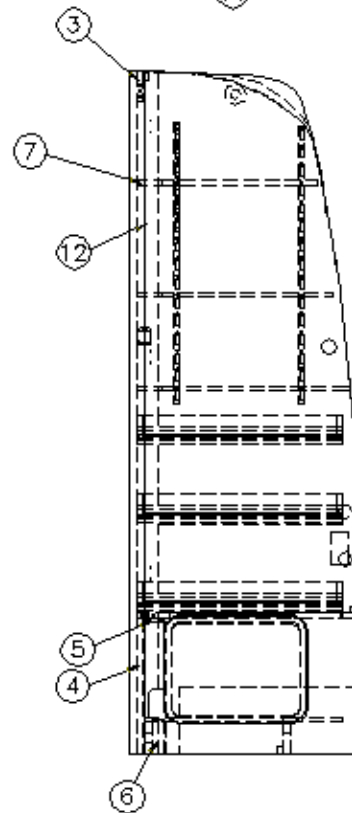

2015 INTERSTATE MOTORHOME

FURNITURE, GALLEY

Pantry/Wardrobe, RS, Grand Tour, Onyx

Parts Listed on Next Page