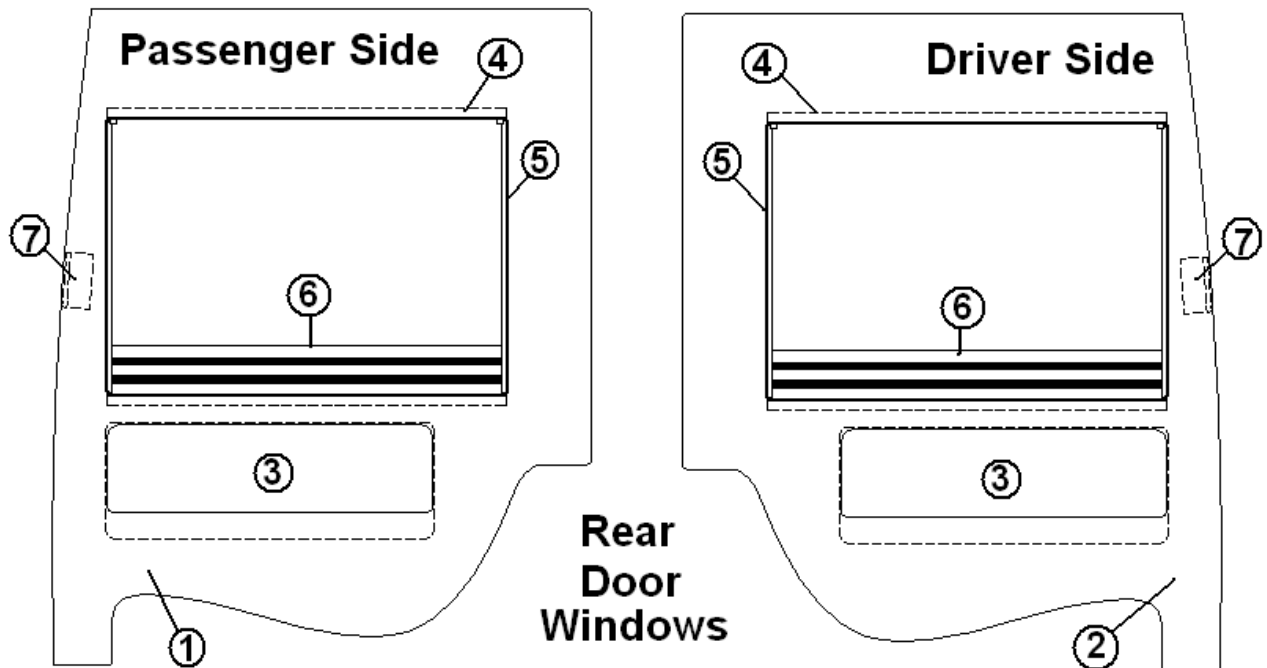

2015 INTERSTATE MOTORHOME

INTERIOR SHELL

Interior Panels, Rear Door

1. 203626-01	Close off, rear curbside window
2. 203626-02	Close off, rear roadside window
3. 203627	Bucket, rear window
4. 800506-04	Plywood
5. 203225-01	Trim lok, gray
6. 703859-01	Shade, Day/Night 21.38 x 14.88, Oatmeal/Ala.
7. 115421	Angle bracket, rear door panel

Interior Skin/Trim

203628	Closeout, Roadside "B" pillar, bottom
203629	Close out, sliding door header
203631-01	Closeout, roadside wheel well
203631-02	Closeout, curbside wheel well
203637	Pads, sound dampener, rear wheel wells
203632	Close off, step