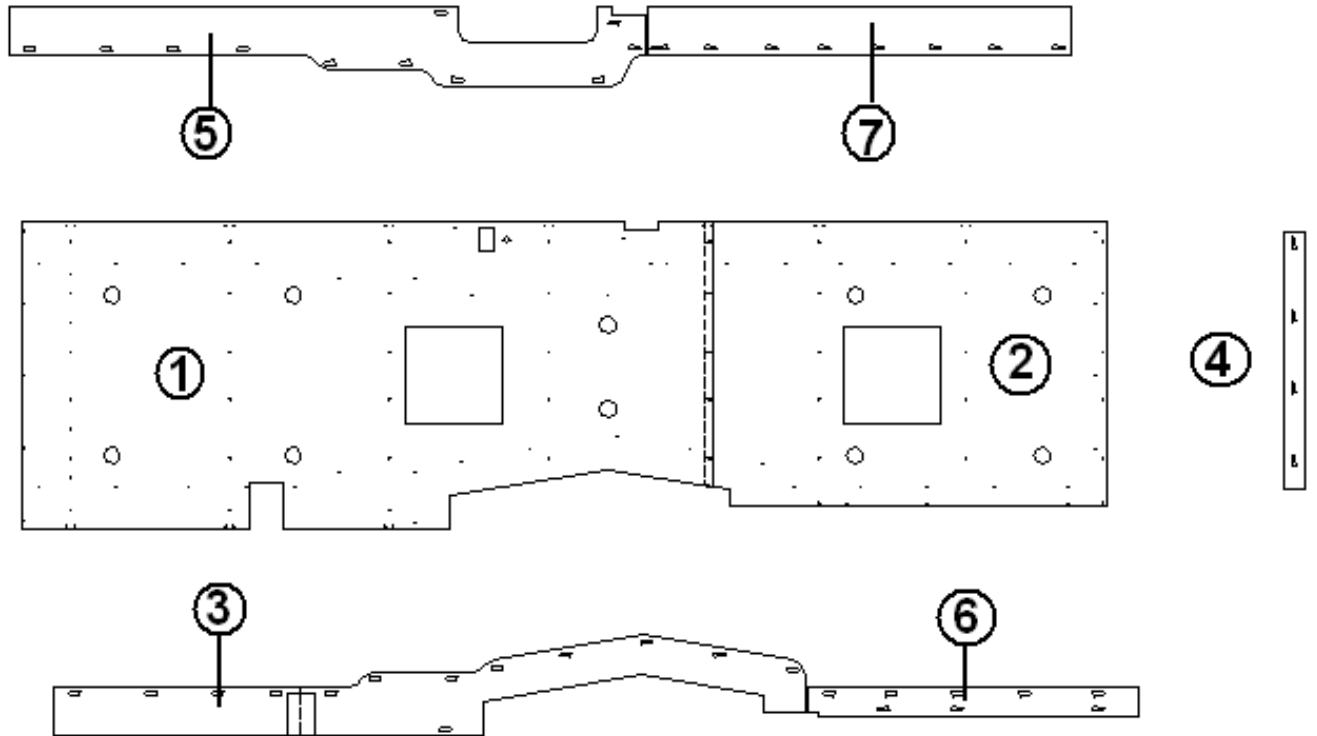

2015 INTERSTATE MOTORHOME

INTERIOR SHELL

Ceiling Panels, Twin

923038

Layout, Ceiling Panels

1. 923038-01	Aluminum ceiling panel, rear
2. 923038-02	Aluminum ceiling panel, front
3. 923038-03	Aluminum ceiling panel, curbside, padded
4. 923038-04	Luan ceiling panel, rear, padded
5. 923038-05	Luan ceiling panel, roadside, padded
6. 923038-06	Luan ceiling panel, front, padded
7. 923038-07	Luan ceiling panel, door, padded
382062	Fastener, Finned, .25"
701764	Foam, 1/4"
704088-02	Fabric, Suede Sarandave Impala