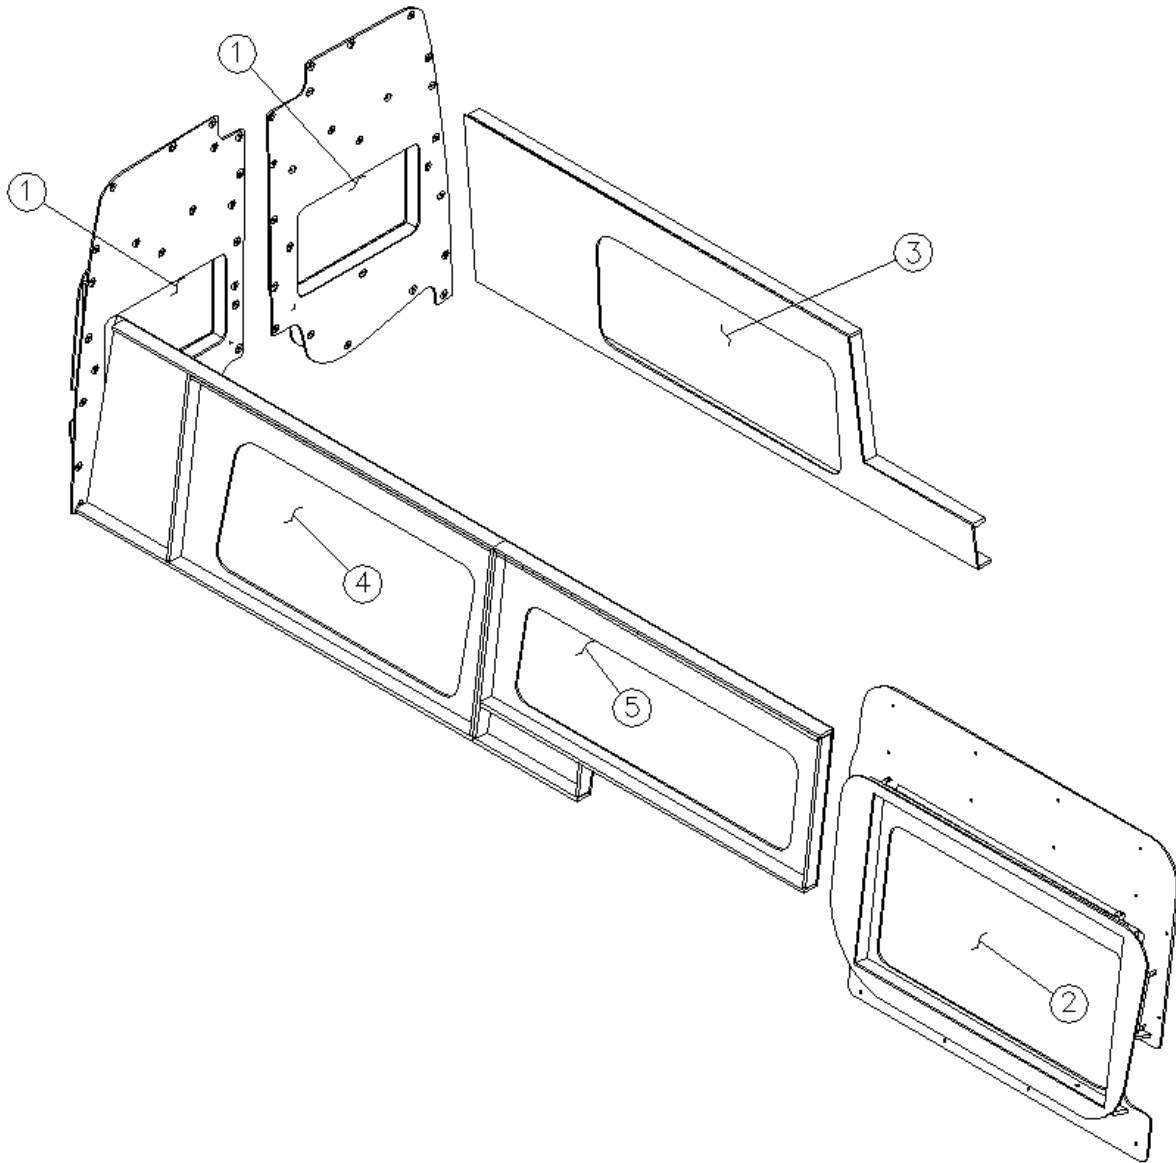

2015 INTERSTATE MOTORHOME

SHADES, CURTAINS

Power Shades, Grand Tour

1. 704191-01	Power roller shade, 21.25 x 17.5
2. 704191-02	Power roller shade, 41.88 x 23.5
3. 704191-03	Power roller shade, 49.38 x 25.5
4. 704191-04	Power roller shade, 50.25 x 25.5
5. 704191-08	Power roller shade, 53.88 x 20.5
704191-17	16 Channel RF remote
704113-02	Velcro hook

*Replaced 703859 on 2-12-2015