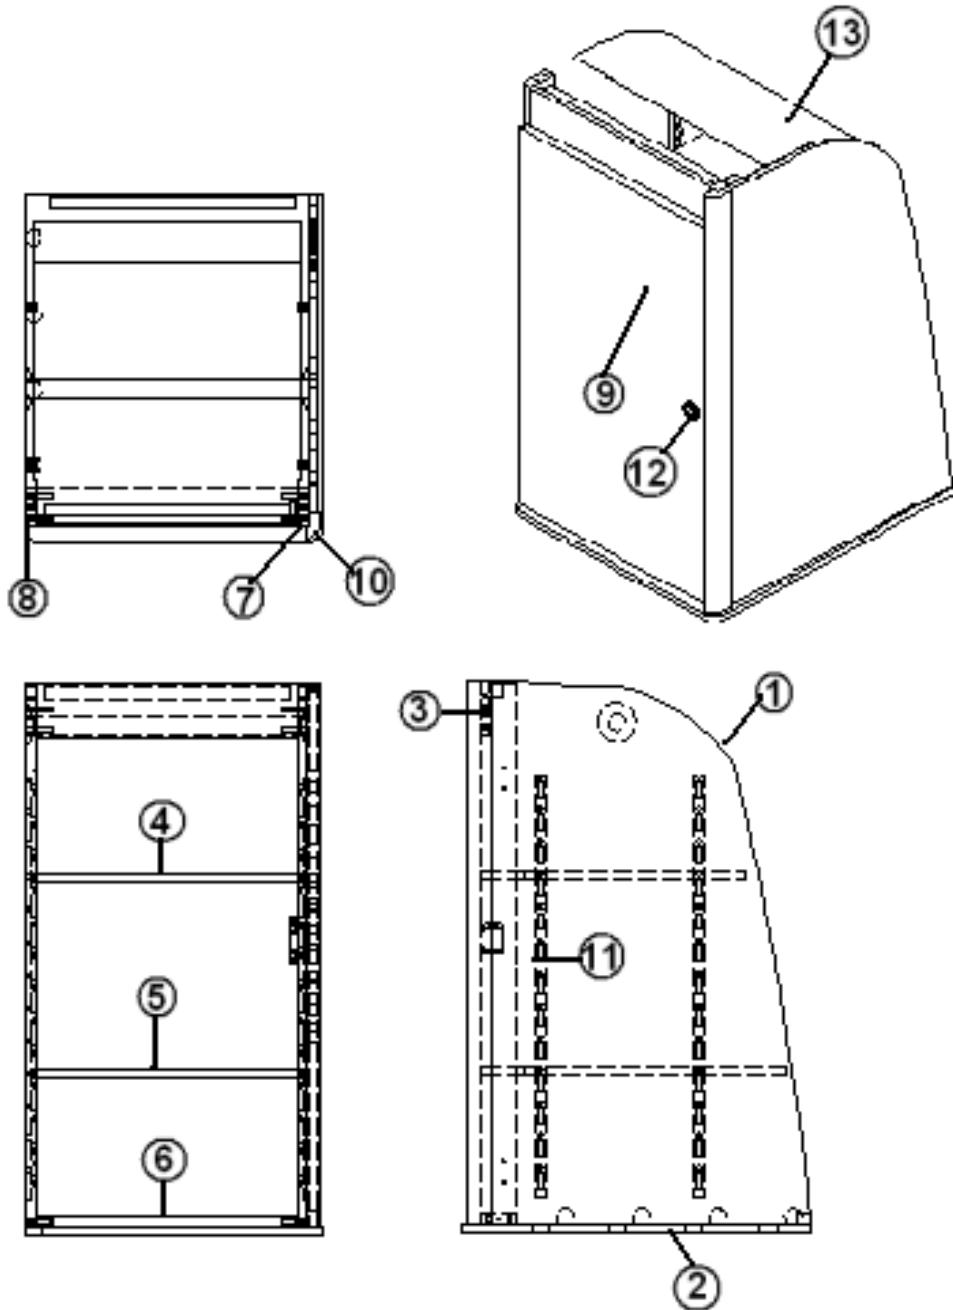

Parts Listed on Next Page

2015 INTERSTATE MOTORHOME

FURNITURE, LOUNGE

Wardrobe, Hanging, Lounge & Extended, Onyx

967518-16	Wardrobe, Hanging, Onyx
1. 967518-161	Panel, 19.56 x 33.50
2. 967518-162	Panel, 18.25 x 21.38
3. 967518-163	Panel, 16.00 x 3.25
4. 967518-164	Panel, 16.25 x 16.50
5. 967518-165	Panel, 18.75 x 16.50
6. 967518-166	Panel, 2.25 x 16.00
7. 967518-167	Panel, 2.25 x 33.50
8. 967518-168	Panel, 2.25 x 33.50
9. 967518-169	Panel, 16.63 x 30.25
10. 801706-0019	Corner Trim, 90D 1", A. Night
11. 381527	Shelf strips, Speedy
12. 382059-01	Knob, Push/Pull
13. 967234	Cover Assy, Wire
381228-02	Door Catch Grabber, 5LB
382057	Knockdown, 8mm #16289B
382057-03	Cap, knockdown Lt. Brown, #16289B
381607-11	Hinge Assy
380045	Tubing 3/4" Elec. Metallic
380046	Chrome Flange
200975-04	Conduit, Flexible Blk Plastic