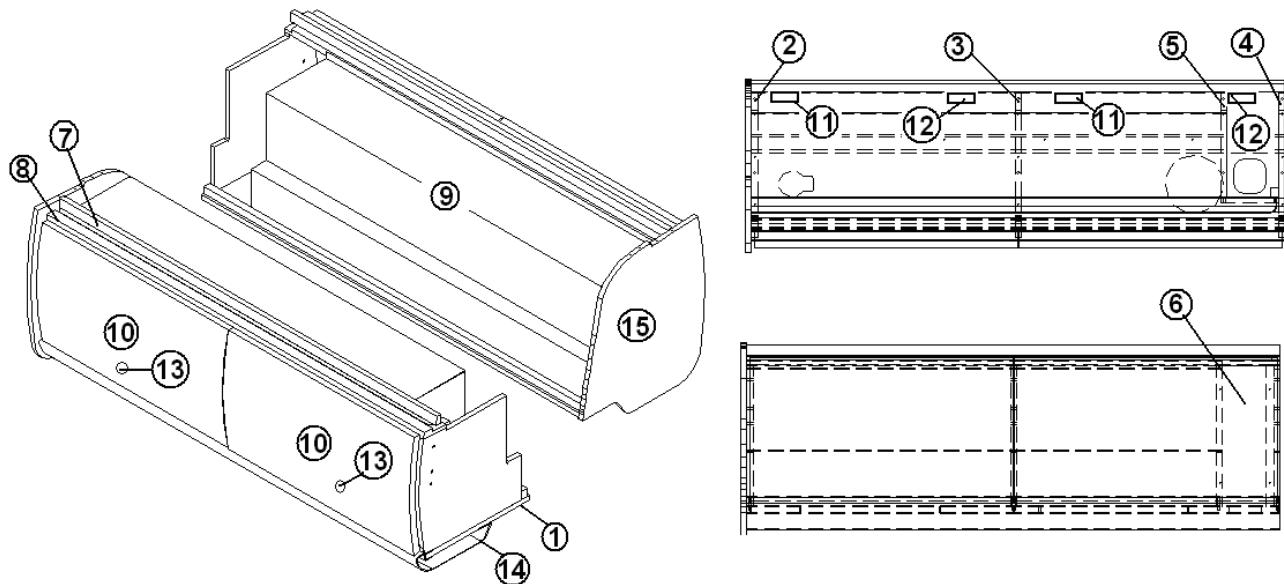

2015 INTERSTATE MOTORHOME

FURNITURE, BEDROOM

Roof Locker, Roadside, Twin Bedroom, Walnut

967465-02

Roof locker Assy, RS Aft

1. 967465-021	Panel, 12.5 X 45.50
2. 967465-022	Panel, 12.28 X 12.12
3. 967465-023	Panel, 12.28 X 12.12
4. 967465-024	Panel, 12.28 X 12.12
5. 967465-025	Panel, 8.84 X 11.73
6. 967465-026	Panel, 5 X 12.00
7. 967465-027	Panel, 1 X 45.50
8. 967465-028	Panel, 2.75 X 45.50
9. 115473-02	Back, Aluminum, 40.5"
10. 801785-082	Door, 12.38 X 28.13
11. 381840-01	Hinge, Use 382227
12. 381840-02	Hinge, Use 382227
13. 382059-01	Knob, Push/Pull, Sugatsune
14. 115406	Extrusion, 9.075" Wide Aluminum
15. 967475-02	Endcap, Rooflocker
*382227	Hinge, Overhead Spring, Nickel

*Replaced 381840 in January 2015