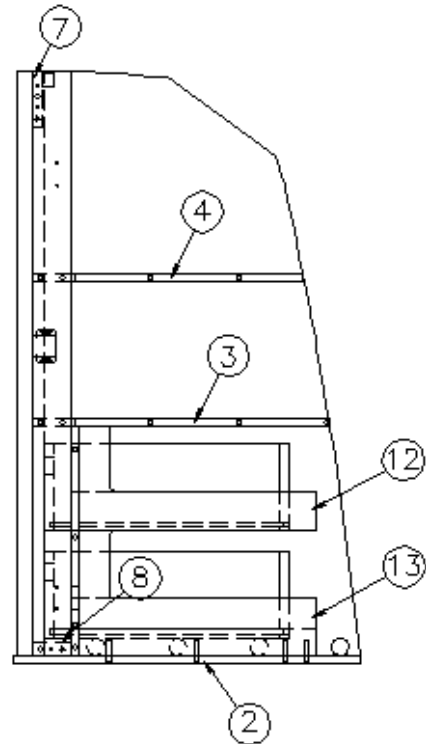

2015 INTERSTATE MOTORHOME

FURNITURE, BEDROOM

Wardrobe, Hanging, Twin Bedroom, Walnut

Parts Listed on Next Page