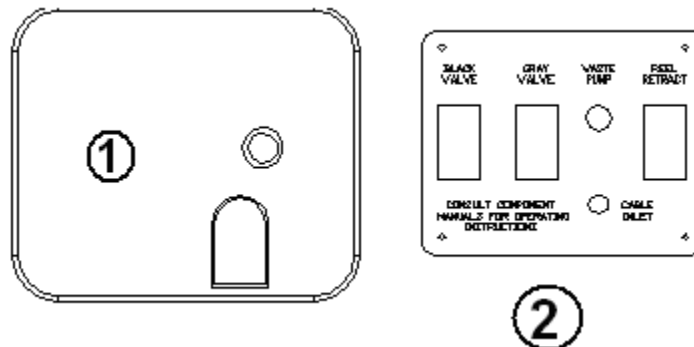

512550

Switch, 3-Gang Black w/White Text

2015 INTERSTATE MOTORHOME

ELECTRICAL, 12 VOLT

Switch Panel, Exterior Utility Compartment

- | | |
|------------|--|
| 1. 382083W | Hatch, sidewall switches w/cable inlet hole, White |
| 382083S | Hatch, sidewall switches w/cable inlet hole, Silver |
| 382083B | Hatch, sidewall switches w/cable inlet hole, Black |
| 2. 512350 | Switch panel, exterior w/TV cable inlet |
| 510623 | Coax connector |
| 510623-01 | Coax connector locking nut |
| 510947-15 | Breaker, 12V DC, Type II, #12V15 |
| 510947-50 | Breaker, 12V DC, Type II, #12V50A |
| 512410 | Dump valve harness w/switch |
| 512410-100 | Switch only from harness 512410 |
| 602205-01 | Switch, 20 Amp Macerator |
| 512323-101 | Reel, retractor Switch for 512323 blk/grey hose reel kit |