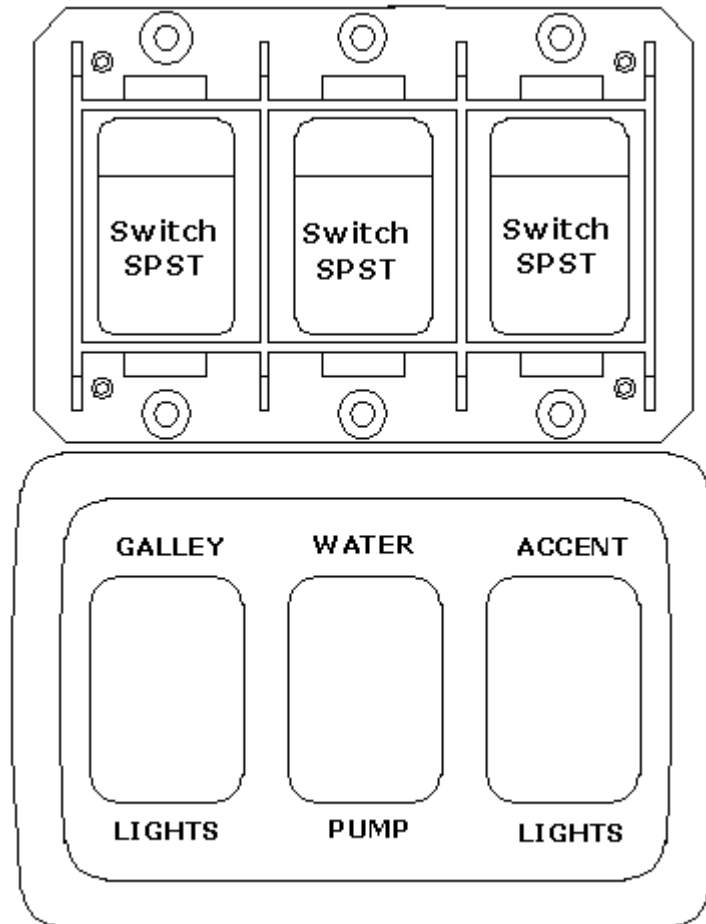

2015 INTERSTATE MOTORHOME

ELECTRICAL, 12 VOLT

Interior Switches, Continued

512550

Switch, 3-Gang Black w/White Text