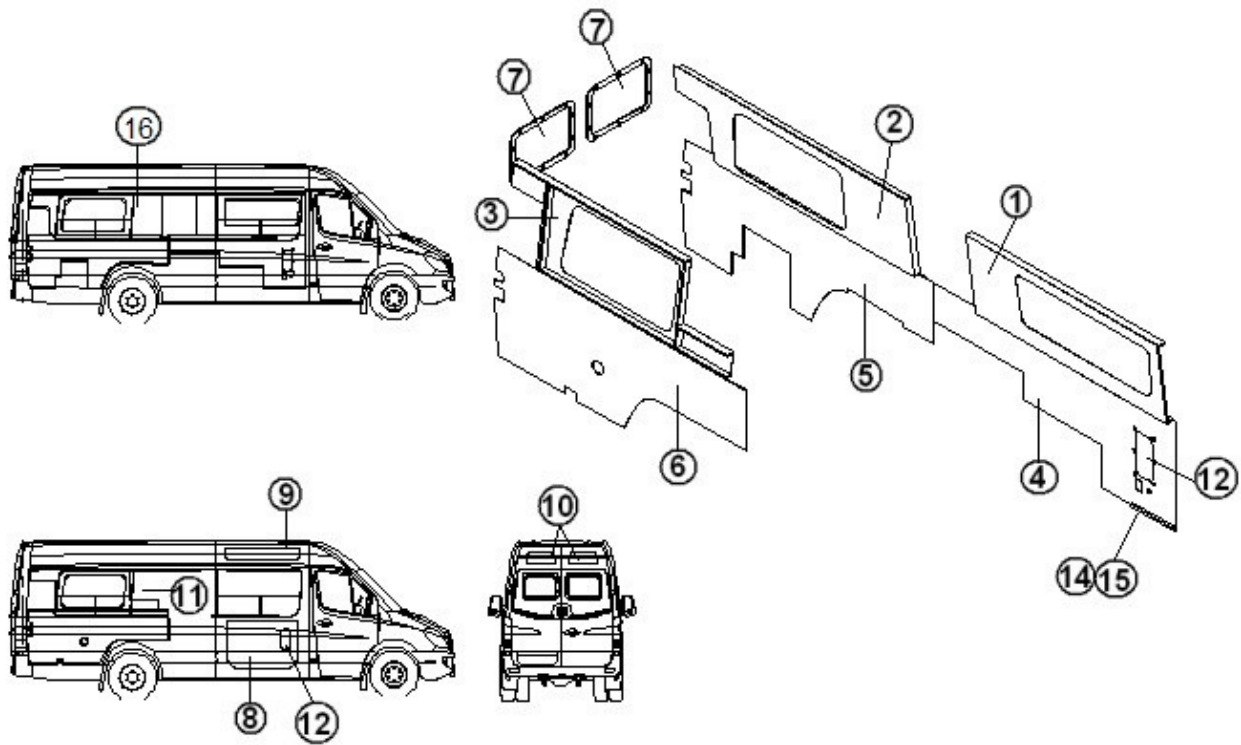

2015 INTERSTATE MOTORHOME

INTERIOR SHELL

Interior Panel w/Window Boxes, Lounge Extended, Wardrobe Opt.

Parts Listed on Next Page