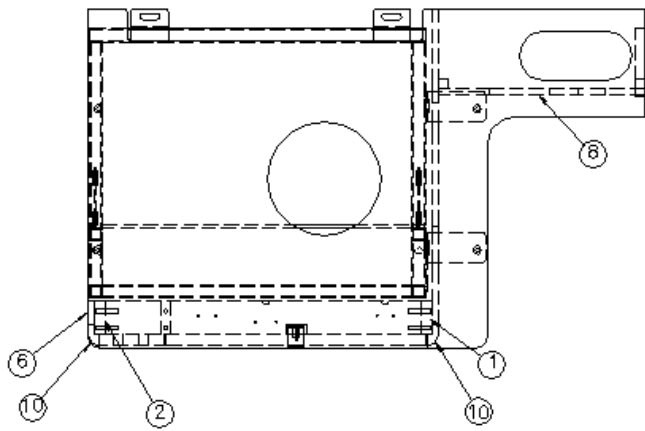

2015 INTERSTATE MOTORHOME

FURNITURE, LOUNGE

Dinette Seat, CS, Lounge, Ext, 9 Passenger & Grand Tour, Walnut

*968136-02

CS Dinette Seat Base Assembly

1. 968136-021	Panel, 2.5 x 13.25
2. 968136-022	Panel, 2.5 x 13.25
3. 968136-023	Panel, 2.5 x 23.5
4. 968136-024	Panel, 2.5 x 23.5
5. 968136-025	Panel, 19.25 x 11.62
6. 968136-026	Panel, 1.76 x 13.25
7. 968136-027	Panel, 23.5 x 13.25
8. 968136-028	Panel, 15.36 x 13.25
9. 968136-029	Panel, 25.31 x 41.42
10. 801706-002	Corner trim, 90°, 1" radius, Walnut
11. 968136-0218	Panel, 7 x 25
12. 968136-0219	Panel, 2.5 x 23.5
13. 968136-0220	Panel, 2.5 x 11
14. 968136-0221	Panel, 4.88 x 13.24
15. 382059-01	Knob, Push/pull
381607-11	Hinge assembly
365379-01	Edgebanding, .63", Walnut
365379-02	Edgebanding, .94", Walnut

*replaced 967239 & 967931 on 1-05-2015