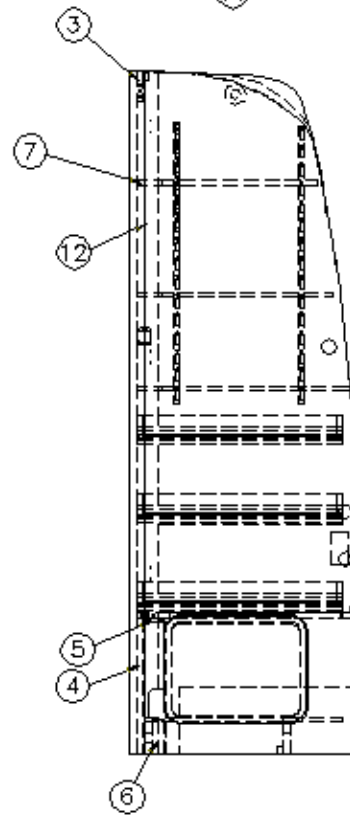

2015 INTERSTATE MOTORHOME

FURNITURE, GALLEY

Pantry/Wardrobe, RS, Grand Tour, Lt. Camel

Parts Listed on Next Page

III-70