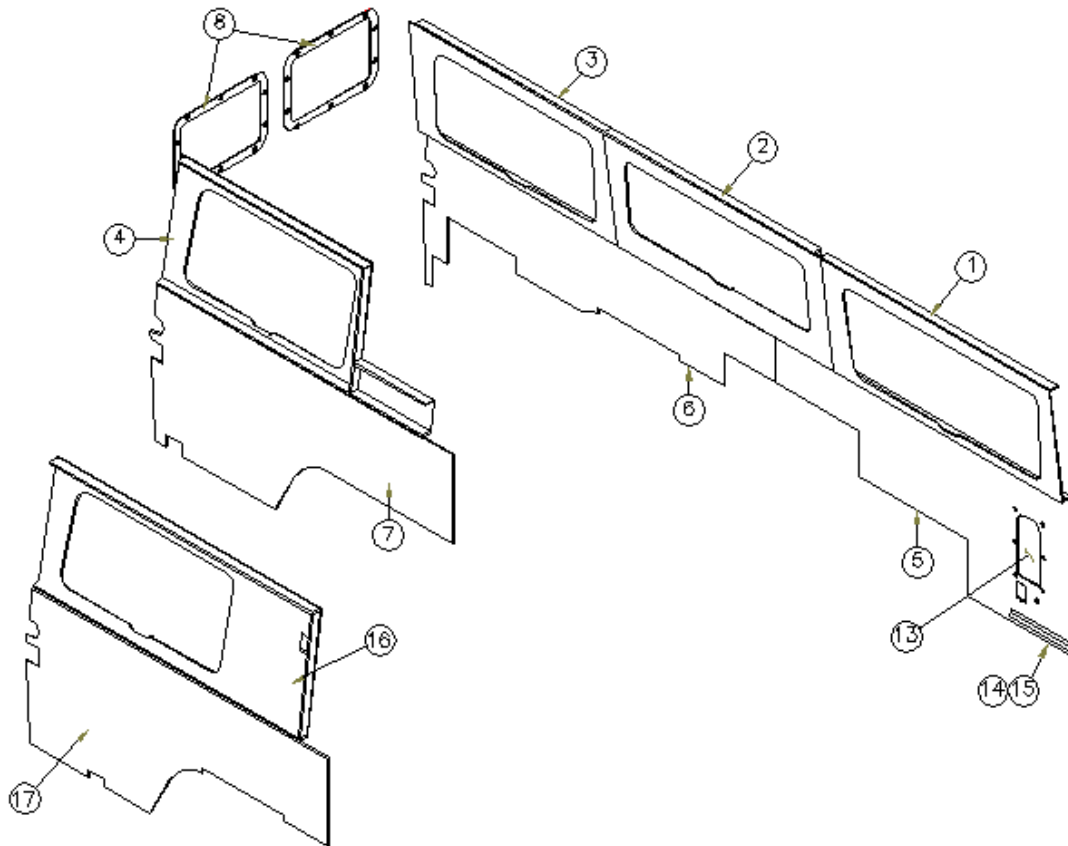

2015 INTERSTATE MOTORHOME

INTERIOR SHELL

Interior Panel w/Window Boxes, Lounge

Parts Listed on Next Page