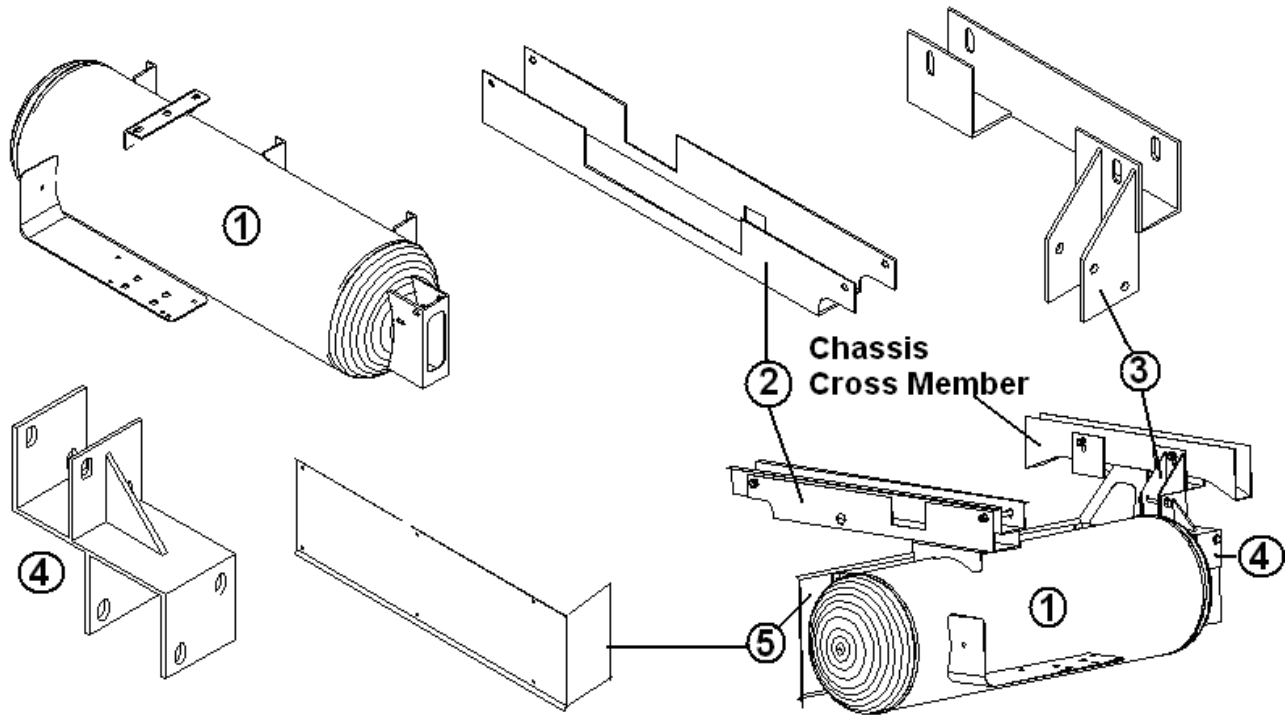

2015 INTERSTATE MOTORHOME

PLUMBING, LPG

LPG Tank/Mounting Brackets/Heat Shield

1. 602188	LPG tank
2. 454657	Mounting bracket, front, LPG tank
3. 454967	Mounting bracket, rear, LPG tank
4. 454659	Mounting bracket, LPG tank to chassis
5. 454662	Heat shield, LPG tank
345270-01	Bolt 3/8-16 HEX Head 3.50"
345272-02	3/8" x 16 x 4" bolt, GRD 5
350147-37	Nut, nylon, 3/8" x 16
300072-06	Washer, lock
345084	Screw, thread cutting, 1/4 x 14 x 1"
203650	Cover-Remote Fill
380203-02	Piano Hinge, Black Anodized, 72"