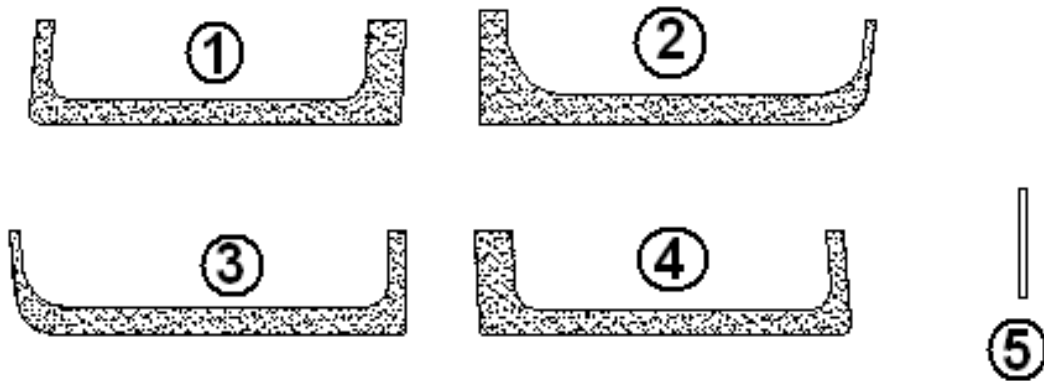

2015 INTERSTATE MOTORHOME

EXTERIOR SHELL

Medallions

1. 386255 Badge, "AIRSTREAM" Chrome 1.182" X 12.435"
   386256 Badge, "INTERSTATE" Chrome 1.159" X 12.439"

Window Blackouts, Exterior

386215 Kit, Window Blackout

1. 386215-01 Curbside rear blackout
2. 386215-02 Curbside front blackout
3. 386215-03 Roadside front blackout
4. 386215-04 Roadside rear blackout
5. 386215-05 Filler strip, 1.5"x 17"