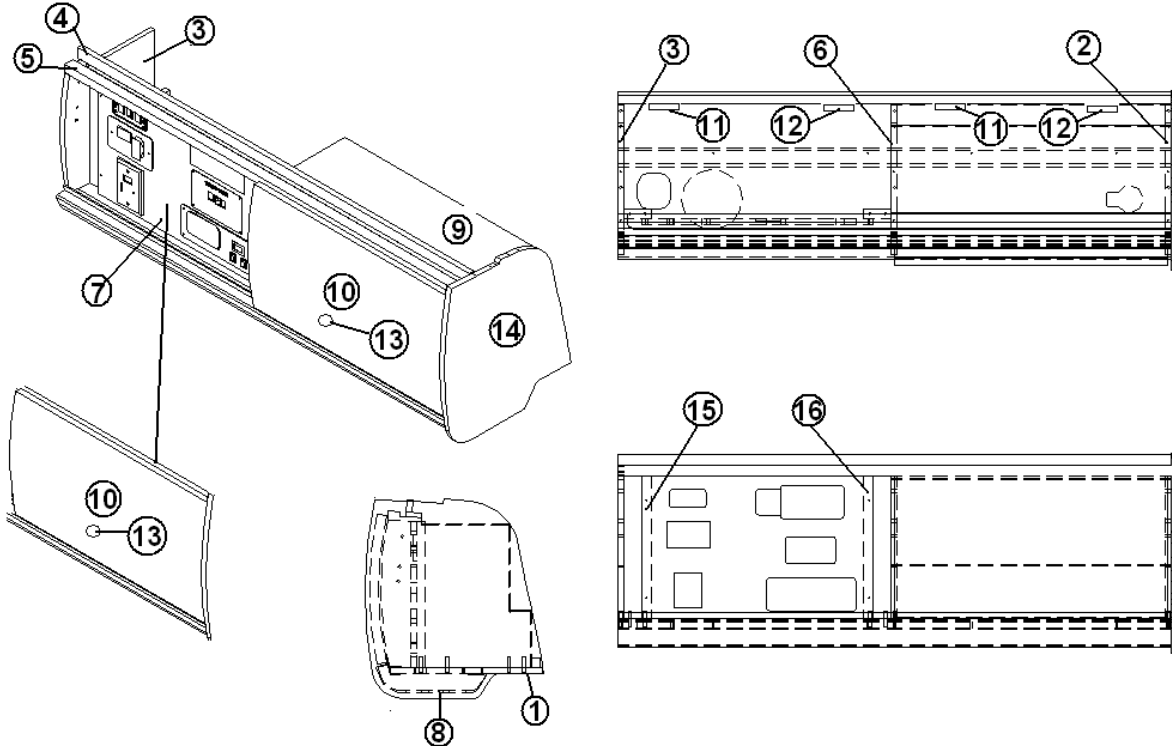

2015 INTERSTATE MOTORHOME

FURNITURE, BEDROOM

Roof Locker, Curbside, Twin Bedroom, Lt. Camel

967466-18

Rooflocker Assy, CS

1. 967466-181	Panel, CS R/L, 12.5 X 45.50
2. 967466-182	Panel, CS R/L, 12.28 X 12.12
3. 967466-183	Panel, CS R/L, 12.28 X 12.12
4. 967466-184	Panel, CS R/L, 1 X 45.50
5. 967466-185	Panel, CS R/L, 2.75 X 45.50
6. 967466-187	Panel, CS R/L, 12.28 X 12.12
7. 967466-1834	Panel, CS R/L, 19 x 12
8. 115406	Extrusion, R/L, 9.075" Wide Alum
9. 115473-03	Back, Aluminum R/L, 23"
10. 801785-0818	Door, Plyfoam 35", Radius, 12.38 X 22.44
11. 381840-01	Hinge, Use 382227
12. 381840-02	Hinge, Use 382227
13. 382059-01	Knob, Push/Pull Sugatsune
14. 967475-18	Endcap, Rooflocker
15. 967466-1822	Panel, CS R/L, 2.25 X 12.00
16. 967466-1823	Panel, CS R/L, 2.25 X 12.00
	*382227 Hinge, Overhead Spring, Nickel

*Replaced 381840 in January 2015