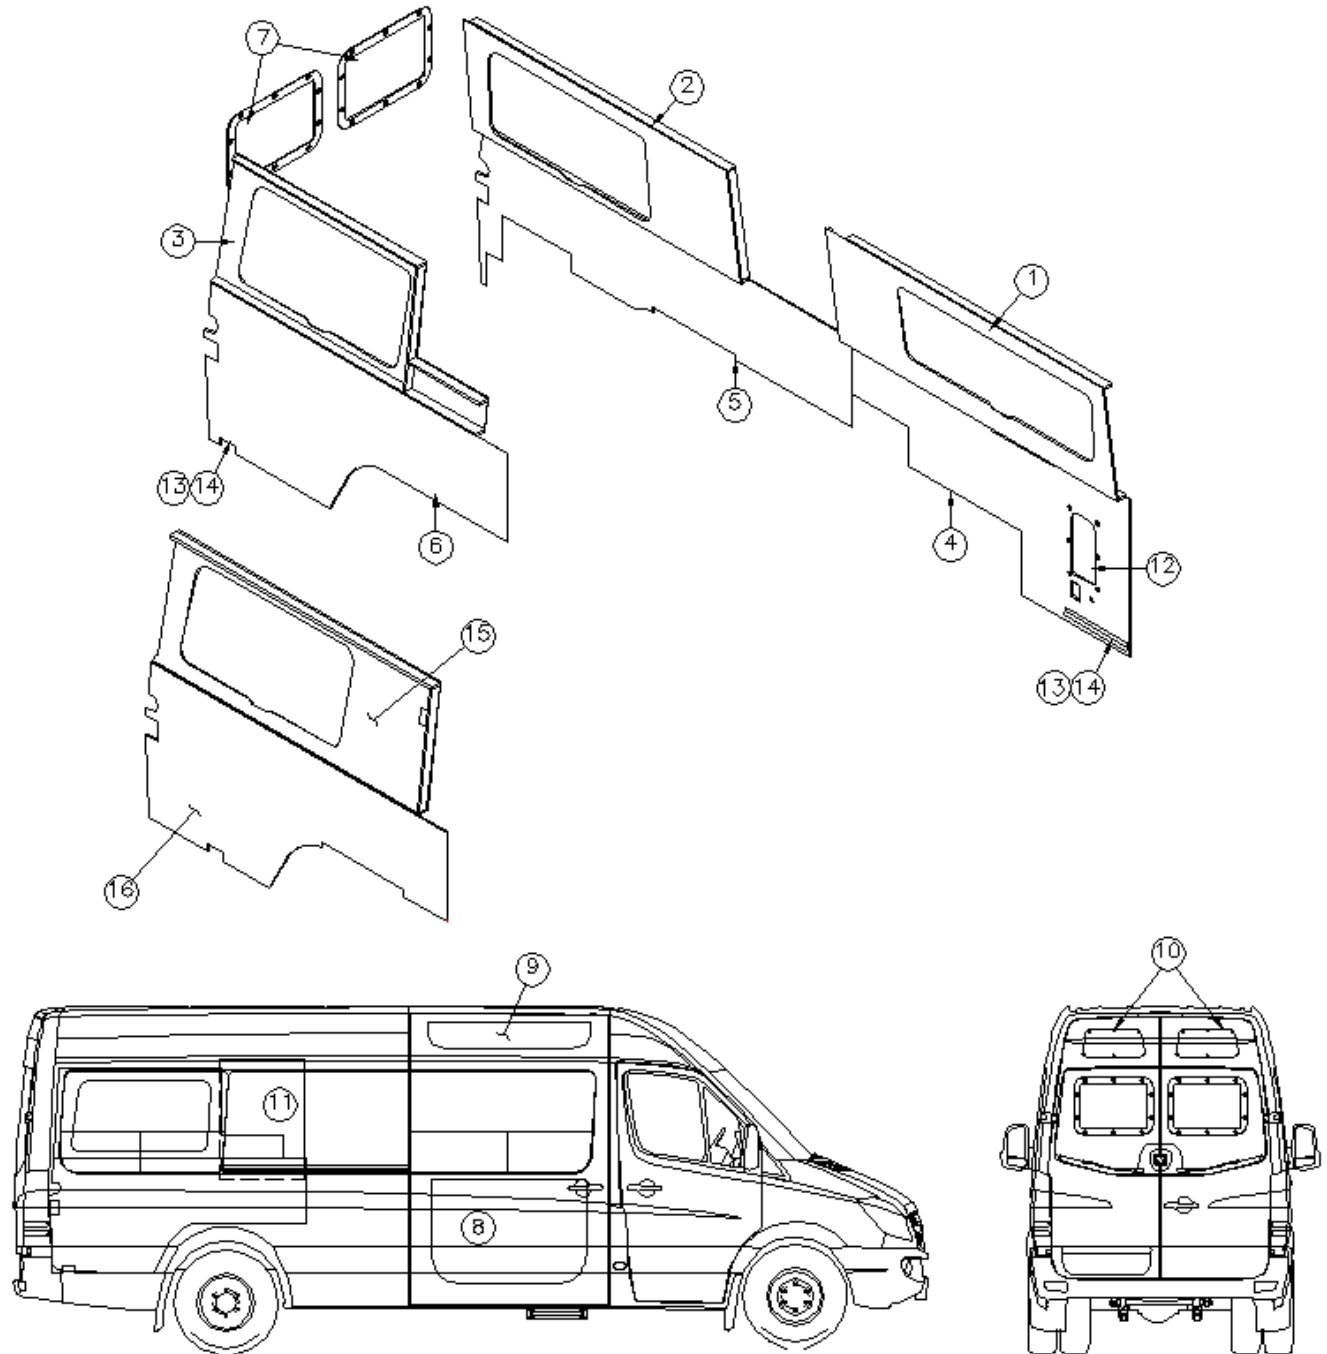

2015 INTERSTATE MOTORHOME

INTERIOR SHELL

Interior Panel w/Window Boxes, Lounge w/wardrobe Option

Parts Listed on Next Page

I-48