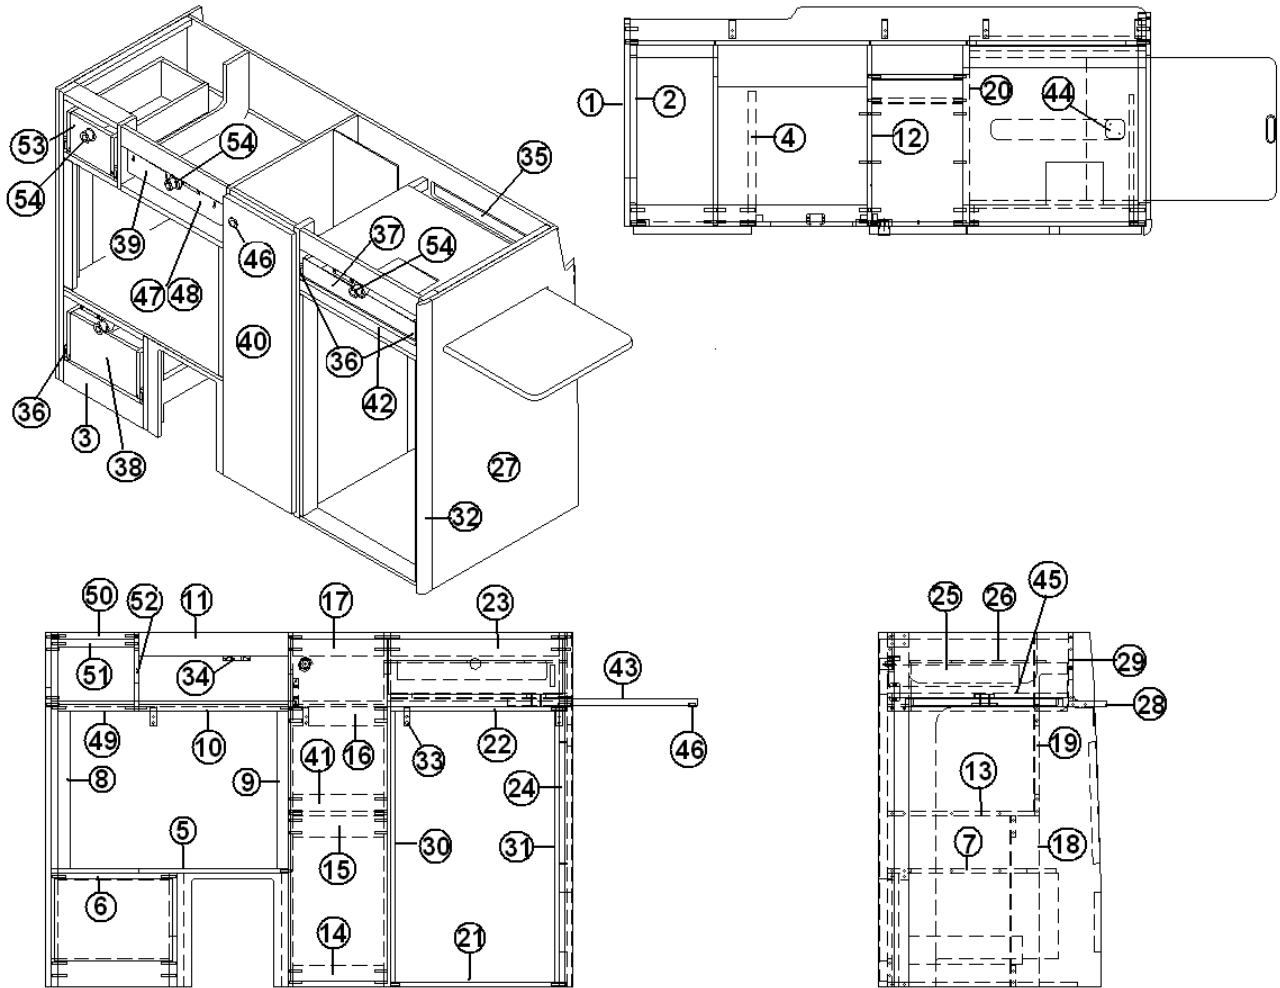

2015 INTERSTATE MOTORHOME

FURNITURE, GALLEY

Galley, Lounge, Twin & Dual W/R, Onyx

Parts Listed on Next Page