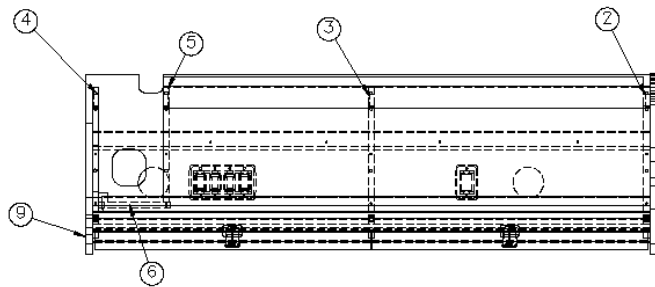

2015 INTERSTATE MOTORHOME

FURNITURE, GALLEY

Roof Locker, Roadside Forward, Lounge & Extended, Lt Camel

968228-18

Roadside, Forward, Roof locker

1. 968228-181	Panel, 12.5 x 45.9
2. 968228-182	Panel, 12.28 x 12.12
3. 968228-183	Panel, 12.28 x 12.12
4. 968228-184	Panel, 12.28 x 12.12
5. 968228-185	Panel, 9.34 x 11.73
6. 968228-186	Panel, 5.82 x 12
7. 968228-187	Panel, 1 x 45.38
8. 968228-188	Panel, 2.75 x 45.38
9. 968228-1810	Panel, 10.64 x 16.46
10. 115406	Roof locker extrusion, 45.38
11. 115473-21	Aluminum Roof locker back, 39.61
12. 801785-0818	Door, 12.38 x 22.44, Asian Sand
13. 382059-01	Knob, Push/pull
14. 967463-18 382227	Endcap, Roof locker, Asian Sand Hinge, Overhead spring, Nickel

*replaced 967514 on 1-01-2015