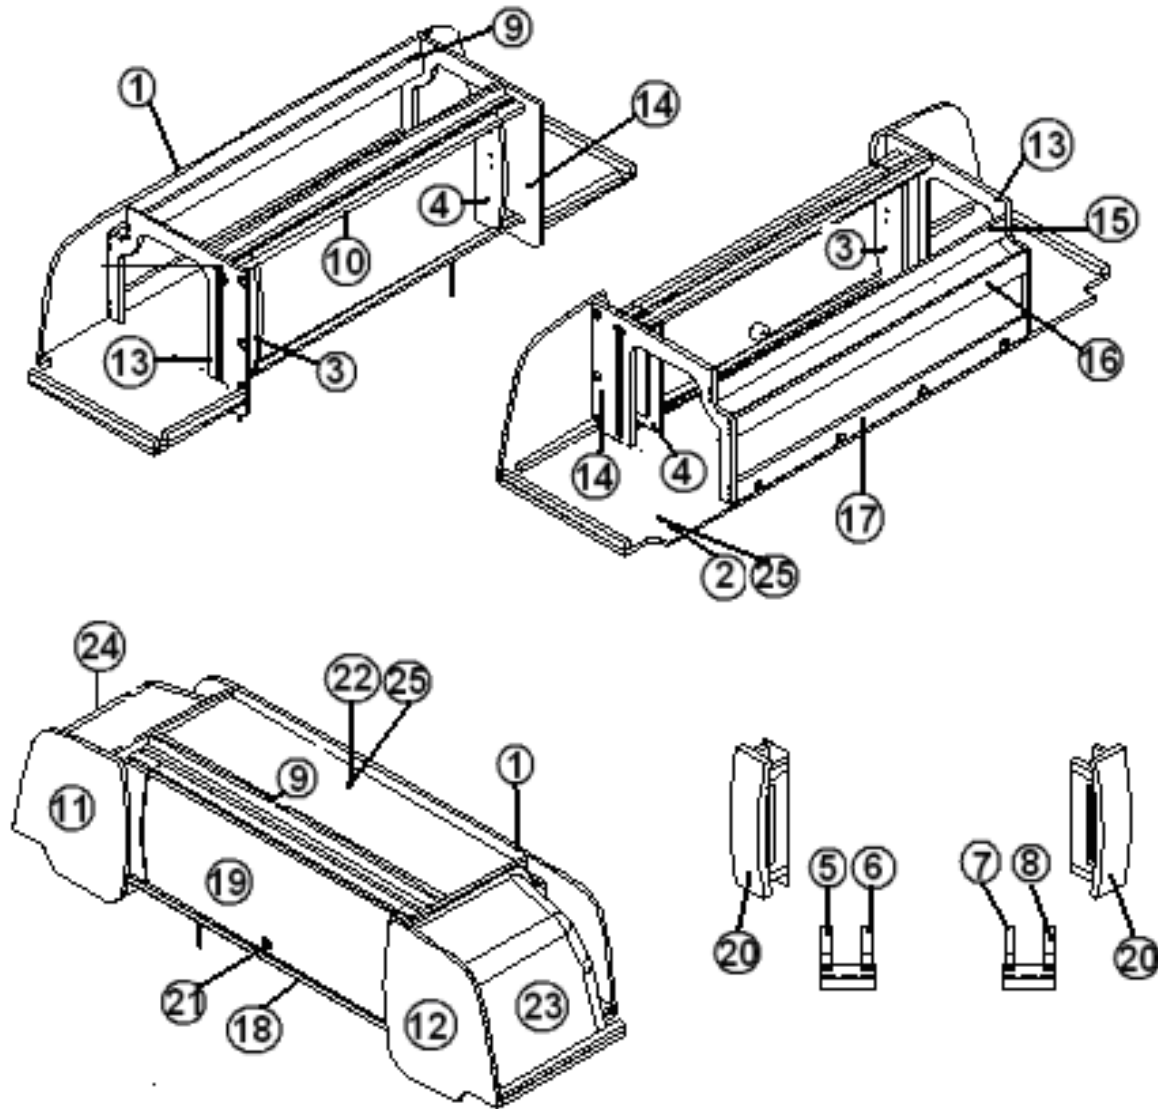

2015 INTERSTATE MOTORHOME

FURNITURE, LOUNGE

Roof Locker, Center Rear, Lounge, Walnut

Parts Listed on Next Page