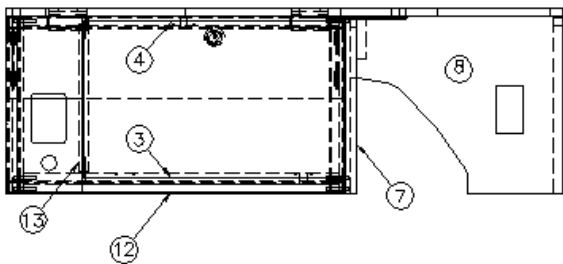

2015 INTERSTATE MOTORHOME

FURNITURE, LOUNGE

Dinette Seat, CS, Lounge, Ext, 9 Passenger & Grand Tour, Lt Camel

*968136-18

CS Dinette Seat Base Assembly

1. 968136-181	Panel, 2.5 x 13.25
2. 968136-182	Panel, 2.5 x 13.25
3. 968136-183	Panel, 2.5 x 23.5
4. 968136-184	Panel, 2.5 x 23.5
5. 968136-185	Panel, 19.25 x 11.62
6. 968136-186	Panel, 1.76 x 13.25
7. 968136-187	Panel, 23.5 x 13.25
8. 968136-188	Panel, 15.36 x 13.25
9. 968136-189	Panel, 25.31 x 41.42
10. 801706-0018	Corner trim, 90°, 1" radius, Asian Sand
11. 968136-1818	Panel, 7 x 25
12. 968136-1819	Panel, 2.5 x 23.5
13. 968136-1820	Panel, 2.5 x 11
14. 968136-1821	Panel, 4.88 x 13.24
15. 382059-01	Knob, Push/pull
381607-11	Hinge assembly
365344-01	Edgebanding, .63", Pearl Bisque
365344-02	Edgebanding, .94", Pearl Bisque

*replaced 967239 & 967931 on 1-05-2015