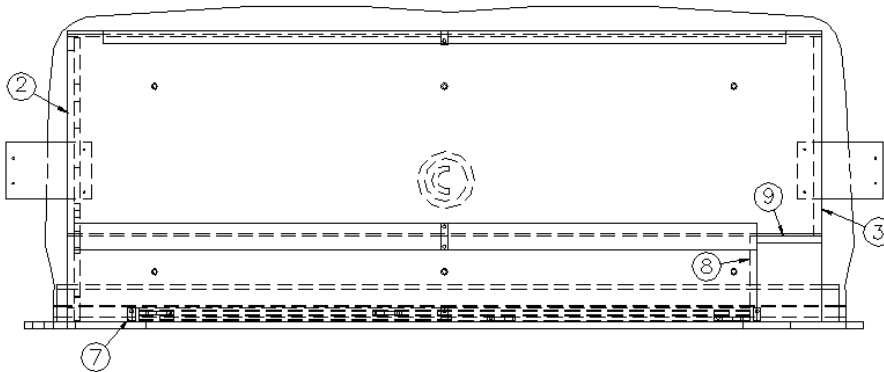

2015 INTERSTATE MOTORHOME

FURNITURE, GALLEY

Roof Locker, Front End, Lt Camel

967503-18

Roof Locker, Front End

1. 967503-181	Panel, 14.06 x 59
2. 967503-183	Panel, 9 x 20
3. 967503-185	Panel, 8.88 x 19.88
4. 967503-188	Panel, 6 x 48.5
5. 967503-189	Panel, 2.25 x 55
6. 967503-1811	Panel, 1 x 43
7. 967503-1814	Panel, 1 x 9
8. 967503-1815	Panel, 6 x 9
9. 967503-1818	Panel, 4.5 x 9
10. 801706-0018	Corner trim, 90°, 1" radius, Asian Sand
11. 203388-01	Track, Sliding door, Black
12. 203633-02	Door, Sliding glass, 8.06 x 22
13. 380041	Corner brace, 1" Stanley
14. 381209-01	Grommet, w/cap, Black, 1.5" hole
15. 500132	Grommet, 1"
16. 115561	Aluminum angle, 25°, 1 x 1
17. 115562	Aluminum angle, 70°, 1 x 1
18. 115580	Support plate, Overhead
203445-01	T-molding, .5625", White