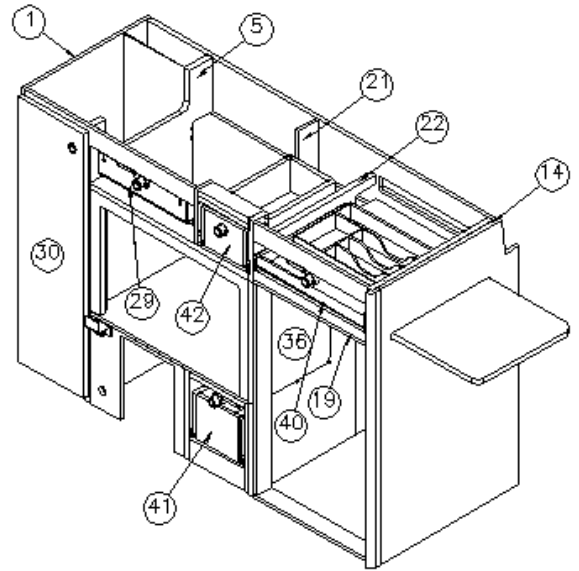

2015 INTERSTATE MOTORHOME

FURNITURE, GALLEY

Galley, Drawer Microwave, Twin & Dual W/R, Onyx

Parts Listed on Next Page