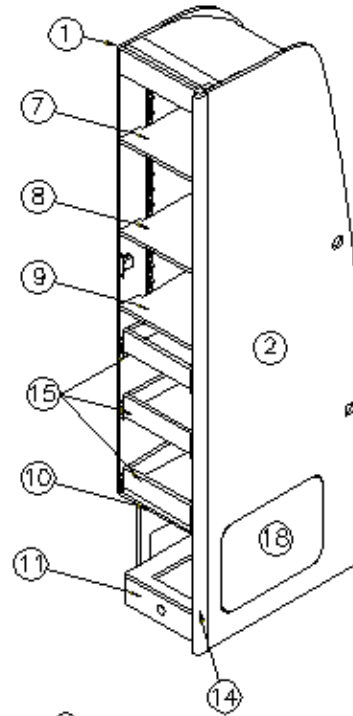

2015 INTERSTATE MOTORHOME

FURNITURE, GALLEY

Pantry/Wardrobe, RS, Grand Tour, Lt. Camel

Parts Listed on Next Page

III-70