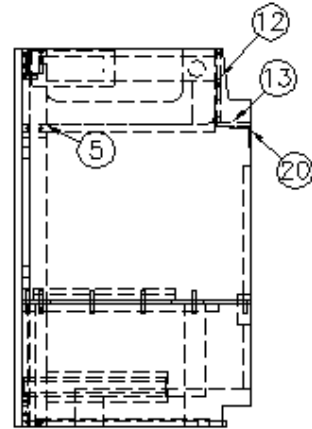

2015 INTERSTATE MOTORHOME

FURNITURE, GALLEY

Galley, Lounge, Lounge Extended & CSA, Onyx

Parts Listed on Next Page