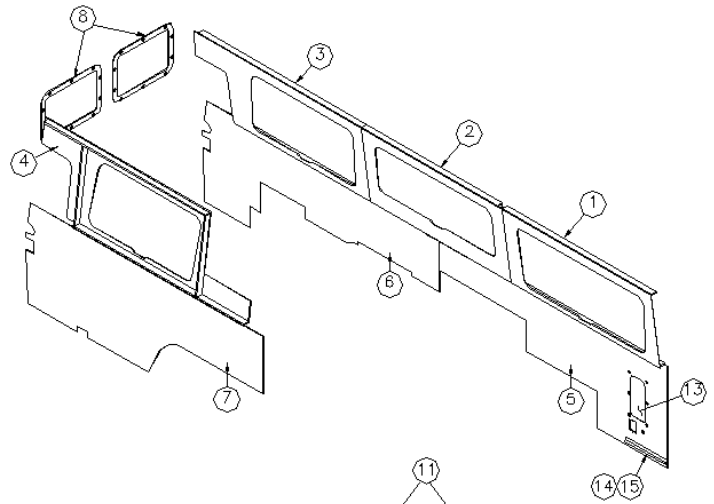

2015 INTERSTATE MOTORHOME

INTERIOR SHELL

Interior Panel w/Window Boxes, Lounge Extended, Lt Camel

112224-18

Interior Panels w/Window Boxes Install

1. 968255-0118	Window box, RS forward
2. 968255-0218	Window box, RS mid
3. 968255-0318	Window box, RS rear
4. 968255-0418	Window box, CS rear
5. 968255-05	Panel, RS forward
6. 968255-06	Panel, RS rear
7. 968255-07	Panel, CS rear
8. 968255-08	Panel, Rear door window
9. 998206-04	Door panel, Lower sliding
10. 998206-02	Door panel, Upper sliding
11. 998206-03	Door panel, Rear
12. 195389-01	063 Aluminum Platinum Gray, 25 x 36
13. 967875	Cup holder
14. 800573-0118	Molding, Door edge, 1-3/32 x 80, Asian Sand
15. 800638-0118	Molding, Quarter round, 1/2", Asian Sand
16. 386206	Vent, Louvered, 2.63 x 17.5, Black

*replaced 967773 on 1-01-2015