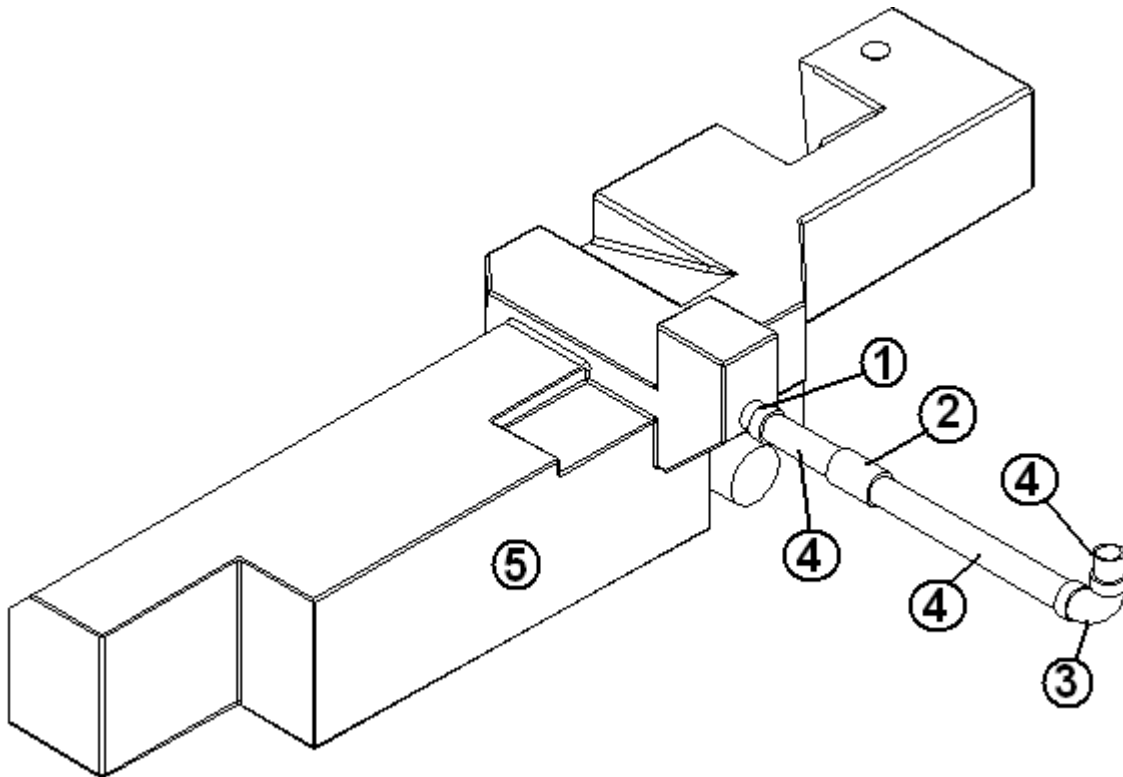

2015 INTERSTATE MOTORHOME

PLUMBING, DRAIN

Drain System, Below Floor from Galley

1. 602194	Adaptor, PVC, 1.125 HUB x MPT
2. 602200	Coupling, 1.25", flexible
3. 602236	Elbow, 1.25" x 45 degree, long ELL
4. 602195	Pipe, 1.25" white PVC
5. 602257	Grey water tank