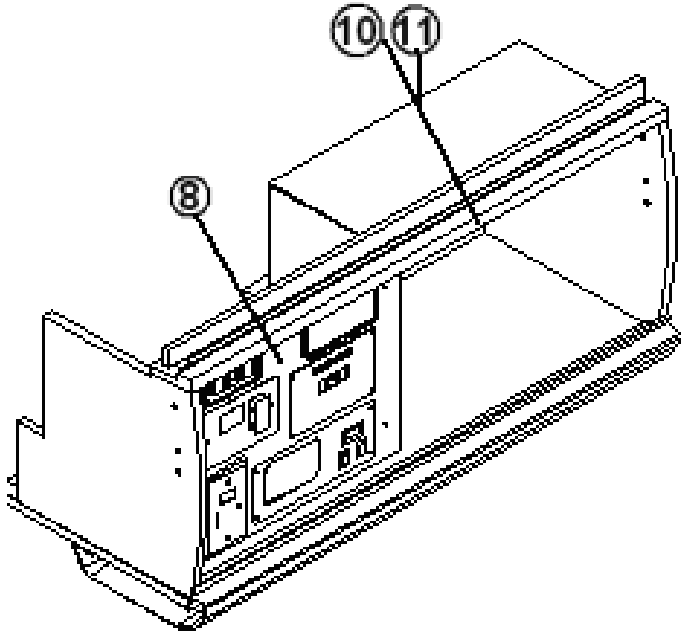

2015 INTERSTATE MOTORHOME

FURNITURE, LOUNGE

Roof Locker, Curbside Rear, Lounge & Extended, Lt. Camel

Parts Listed on Next Page