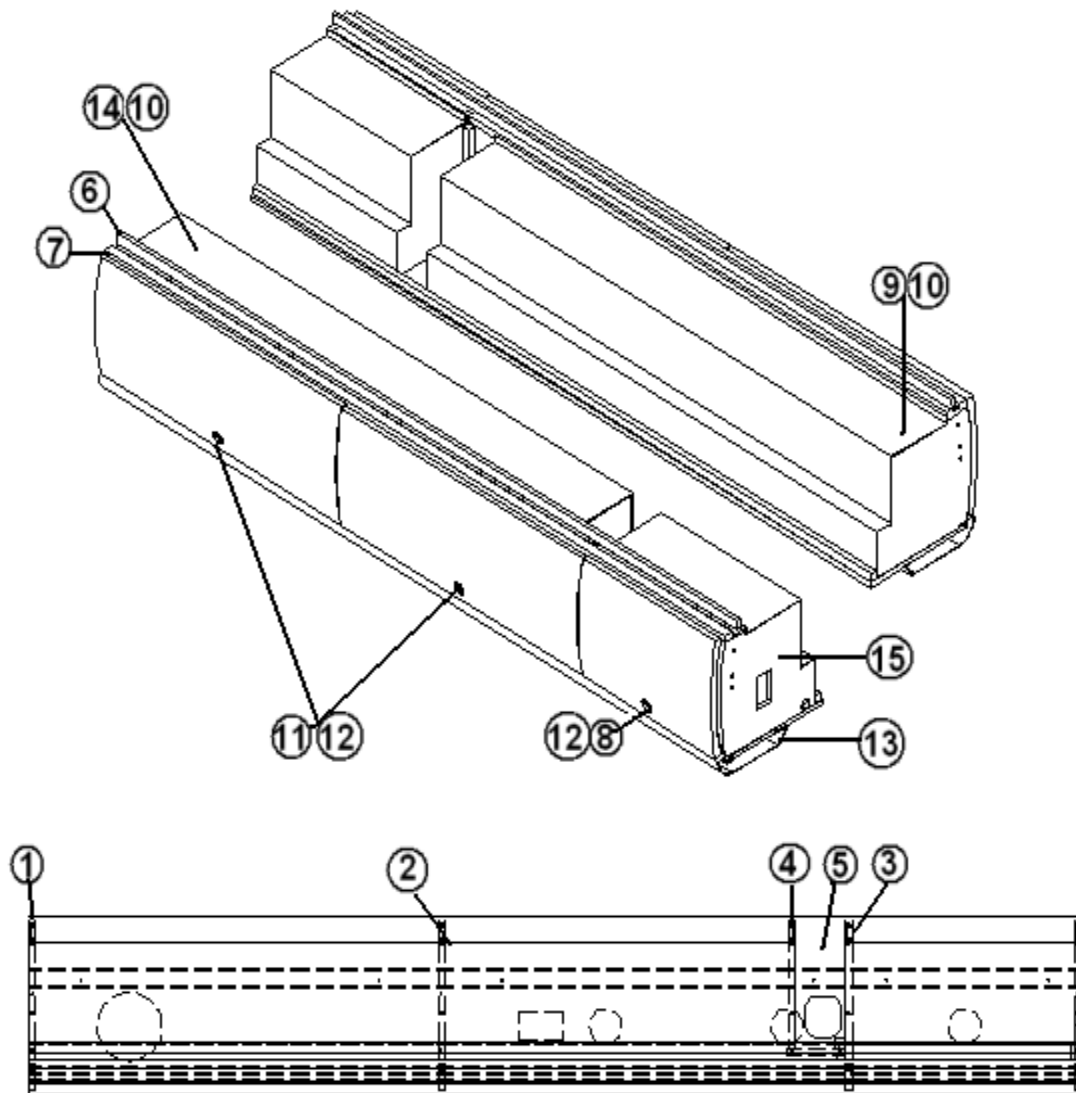

2015 INTERSTATE MOTORHOME

FURNITURE, GALLEY

Roof Locker, RS Aft, Lounge & Extended, Walnut

Parts Listed on Next Page