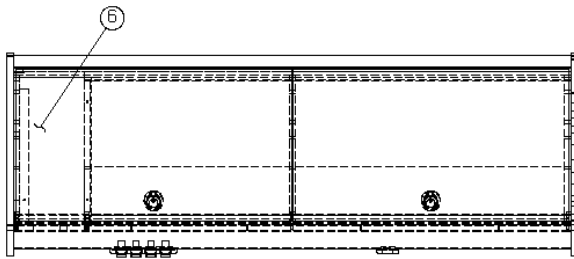

2015 INTERSTATE MOTORHOME

FURNITURE, GALLEY

Roof Locker, Roadside Forward, Lounge & Extended, Walnut

968228-02

Roadside, Forward, Roof locker

1. 968228-021	Panel, 12.5 x 45.9
2. 968228-022	Panel, 12.28 x 12.12
3. 968228-023	Panel, 12.28 x 12.12
4. 968228-024	Panel, 12.28 x 12.12
5. 968228-025	Panel, 9.34 x 11.73
6. 968228-026	Panel, 5.82 x 12
7. 968228-027	Panel, 1 x 45.38
8. 968228-028	Panel, 2.75 x 45.38
9. 968228-0210	Panel, 10.64 x 16.46
10. 115406	Roof locker extrusion, 45.38
11. 115473-21	Aluminum Roof locker back, 39.61
12. 801785-082	Door, 12.38 x 22.44, Walnut
13. 382059-01	Knob, Push/pull
14. 967463-02	Endcap, Roof locker, Walnut
382227	Hinge, Overhead spring, Nickel

*replaced 967514 on 1-01-2015