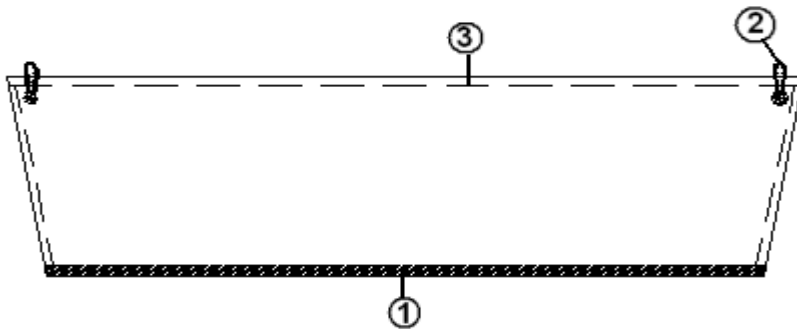

2015 INTERSTATE MOTORHOME

FURNITURE, LOUNGE

Golf Bag Storage, Extended Lounge

203735	EZ Go Bag Holder Bracket
320172	Screw, Truss, Stainless Steel #10 x 1.25"
454911	Golf Bag Bar
454912	Bracket, Golf Bag Bar
454918	Bracket, Backer Plate
320174	Screw, Flat Head, #8 x 1 1/4" Black
320116-08	Screw, #8 Sheet Metal Pan Head
382183	Knob, 3 arm 1/4-20-.75"

Cargo Cover

703966 Cargo Cover, Extended & Grand Tour

1. 700617-01 DS-150 Hook
  2. 382123 Clip, Shock Cord Black
  3. 115042 Rod, .25" Aluminum
2. 382124 Hook, Shock Cord Black
   703832 Vinyl, Simplicity Black 54"