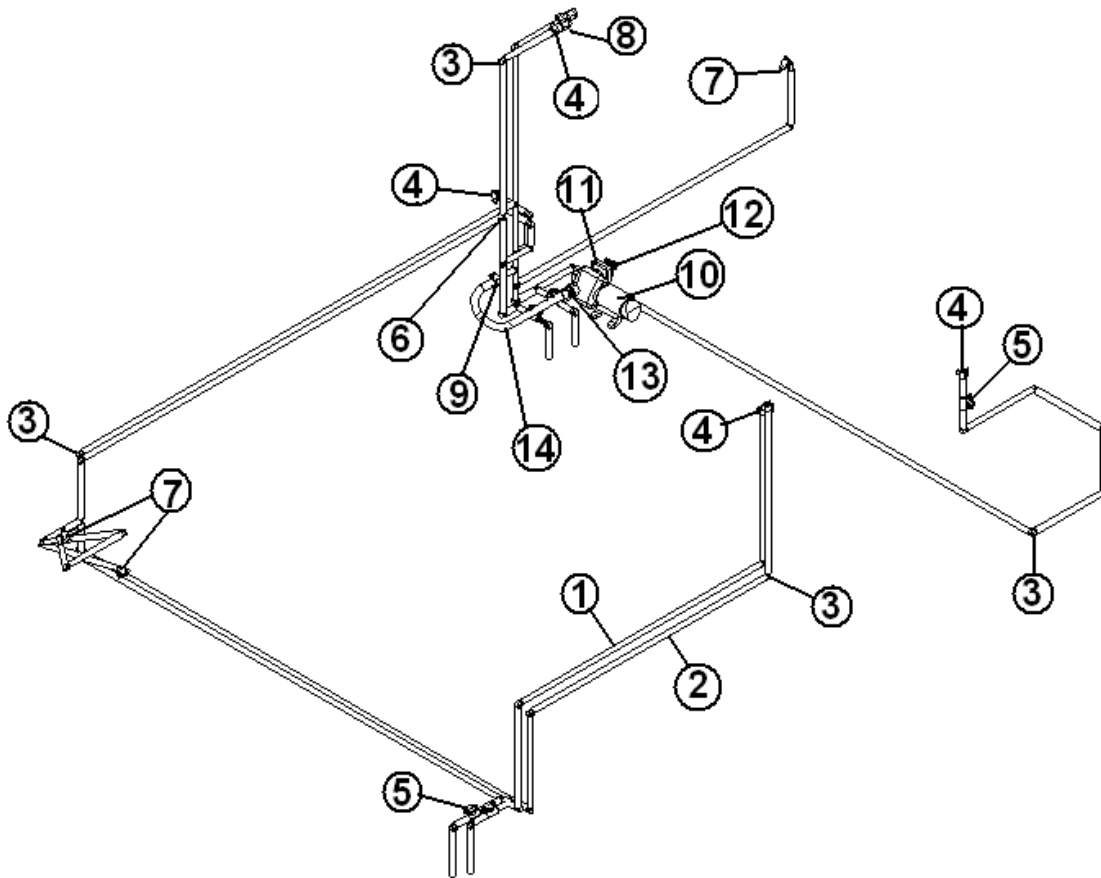

943704

Fresh Water Layout

- | | |
|---------------|--|
| 1. 601698-01 | E-Pex tube, 1/2" |
| 2. 601698-21 | Tubing, E-Pex, 1/2", Red |
| 3. 602256-10 | Elbow, Plastic, 1/2" barb |
| 4. 602256-03 | Adaptor, 1/2" barb x 1/2" FPT, Plastic |
| 602217 | Rubber washer, exterior shower |
| 5. 602256-22 | Shut-off, 1/2" barb x 1/2" barb, Plastic |
| 6. 602256-11 | Tee, 1/2" x 1/2" x 1/2", Plastic |
| 7. 602256-05 | Elbow, 1/2 barb x 1/2" FPT, Plastic |
| 8. 602308 | Check valve, Lead free |
| 9. 602256-02 | Coupler, 1/2" barb x 1/2" MPT, Plastic |
| 10. 602177-01 | Water pump, Flojet |
| 11. 602177-02 | Strainer assembly, mini |
| 12. 602177-03 | Pump port, quick connect, 3/4" barb |
| 13. 602177-04 | Pump port, quick connect, 1/2" barb |
| 14. 602186 | Flex hose, 20" w/swivel connection |