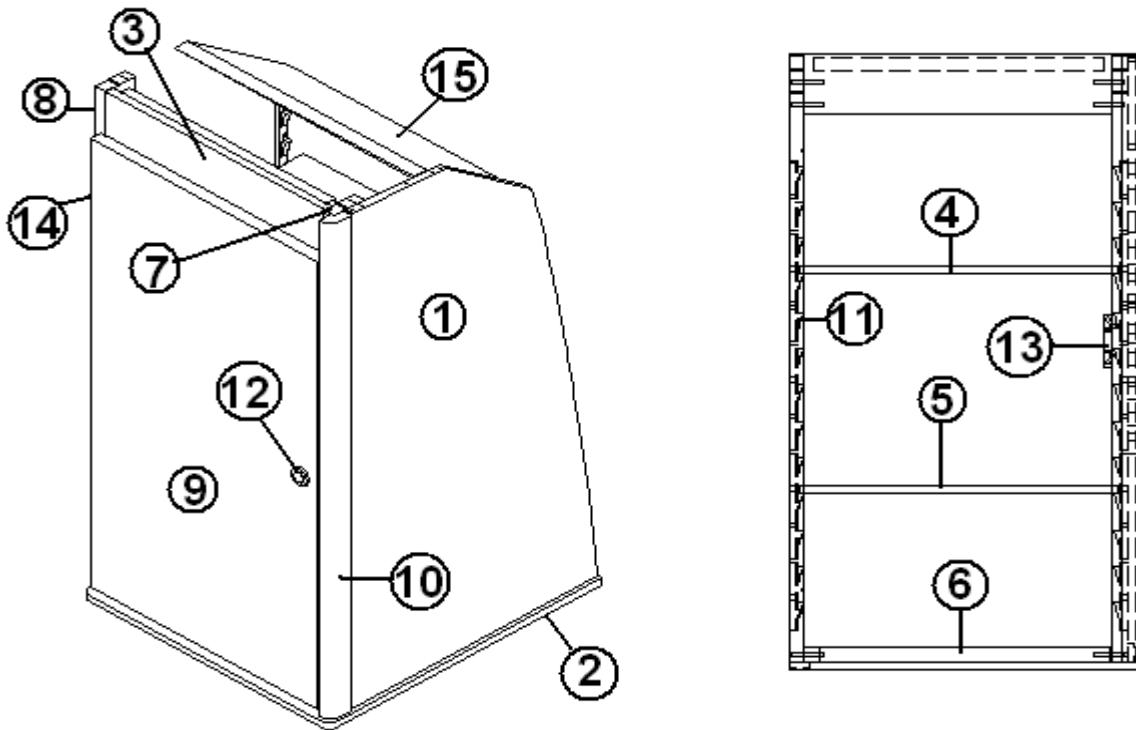

2015 INTERSTATE MOTORHOME

FURNITURE, LOUNGE

Wardrobe, Hanging, Twin & Dual W/R, Onyx

967204-16

Wardrobe, Hanging, Onyx

1. 967204-161	Panel, 18.07 X 33.50
2. 967204-162	Panel, 18.25 X 19.88
3. 967204-163	Panel, 16.00 X 3.25
4. 967204-165	Panel, 14.75 X 16.50
5. 967204-166	Panel, 17.25 X 16.50
6. 967204-167	Panel, 2.25 X 16.00
7. 967204-168	Panel, 2.25 X 33.50
8. 967204-169	Panel, 2.25 X 33.50
9. 967204-1610	Panel, 16.63 X 30.25
10. 801706-0019	Corner Trim, 90°, Asian Night
11. 381527	Speedy Shelf Strips
12. 382059-01	Knob, Push/Pull
13. 381228-02	Door Catch Grabber, 5LB
14. 381607-011	Hinge, Door
15. 967234	Wire Cover Assembly
115420	Wardrobe close off
382057-03	Cover Cap, Dk. Brown