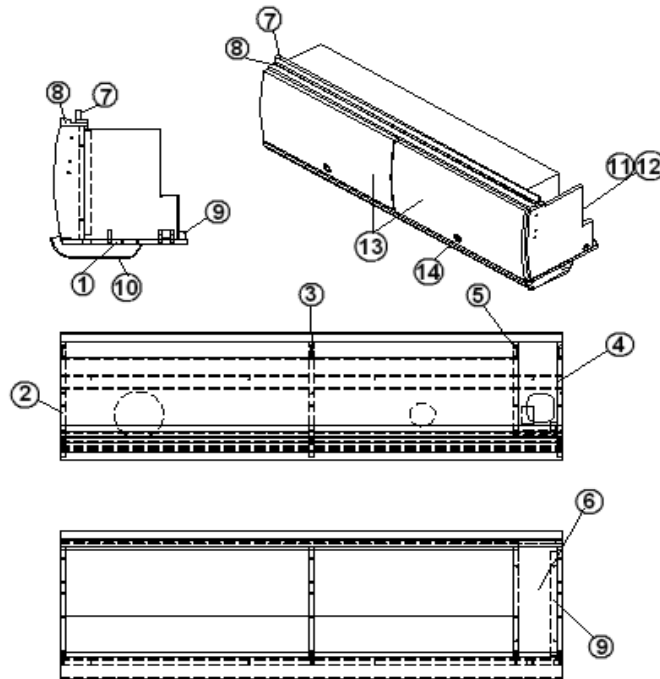

2015 INTERSTATE MOTORHOME

FURNITURE, GALLEY

Roof Locker, RS Aft, Lounge & Ext, Wardrobe, Dual W/R, Lt Camel

967649-18

Roof Locker Assy., RS Aft, Wardrobe Opt.

1. 967649-181	Panel, R/L, 12.5 X 50
2. 967649-182	Panel, R/L, 12.28 X 12.12
3. 967649-183	Panel, R/L, 12.28 X 12.12
4. 967649-184	Panel, R/L, 12.28 X 12.12
5. 967649-185	Panel, R/L, 9.34 X 11.73
6. 967649-186	Panel, R/L, 4.5 X 12
7. 967649-187	Panel, R/L, 1 X 50
8. 967649-178	Panel, R/L, 2.75 X 50
9. 800025-01	Pine 3/4" X 3/4" Stained
10. 115406	Extrusion, R/L, 9.075" Wide Alum
11. 115473-10	Back, Alum R/L, Cab. 45.5"
12. 701538-01	Carpet, Econolier W/PSA Back
13. 801785-0918	Door, Plyform 12.38 X 24.75
14. 382059-01	Knob, Push/Pull Sugatsune
381840-01	Hinge, Use 382227
381840-02	Hinge, Use 382227
*382227	Hinge, Overhead Spring, Nickel

*Replaced 381840 in January 2015