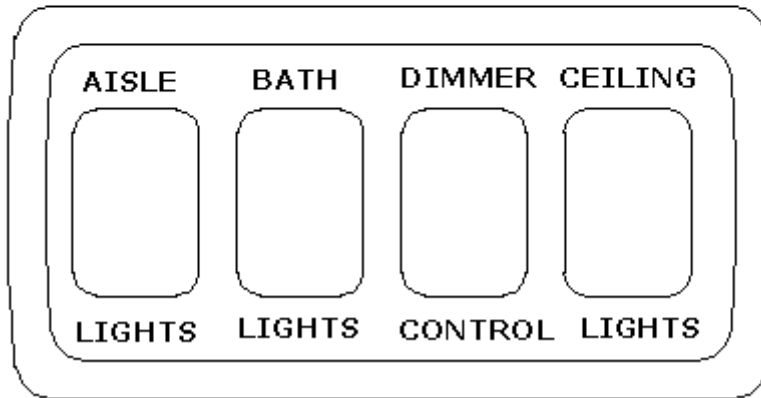

2015 INTERSTATE MOTORHOME

ELECTRICAL, 12 VOLT

Interior Switches, Continued

512549

Switch Assy., 4 Gang w/Dim Black w/White Text