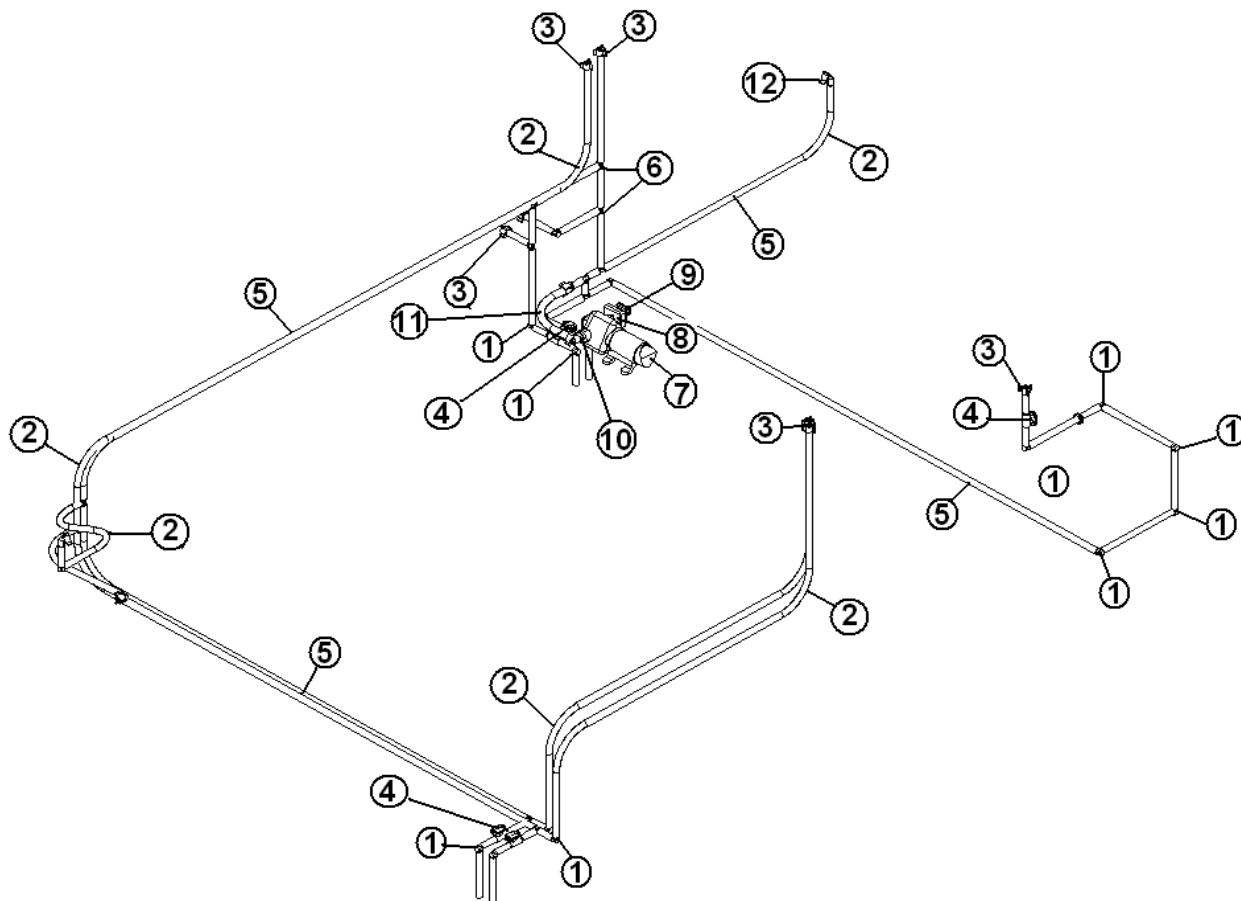

2015 INTERSTATE MOTORHOME

PLUMBING, FRESHWATER

Freshwater System/Pump/Lines/Fittings, Twin

943716

Fresh Water Layout

1. 602256-10	Elbow 1/2" barb x 1/2" barb, Plastic
2. 601774	Elbow Support, 90°, 1/2"
3. 602256-03	Adapter, Poly, 1/2"Barb X 1/2" FPT swivel, Plastic
4. 602256-22	Shut off, 1/2" barb x 1/2" straight, Plastic
5. 601698-21	Tubing, E-Pex, 1/2", Red
601698-01	Tubing, E-Pex, 1/2"
6. 602256-11	Tee, 1/2" x 1/2" x 1/2" Barb, Plastic
7. 602177-01	Water pump, Flojet
8. 602177-02	Strainer assembly, mini
9. 602177-03	Pump port, quick connect, 3/4" barb
10. 602177-04	Pump port, quick connect, 1/2" barb
11. 602186	Flex hose, 20" w/swivel connection
12. 602217	Rubber washer, exterior shower
602256-05	Elbow, 1/2 Barb X 1/2 FPT Swivel, Plastic
602177-05	Quick Connect Pump Port .5"