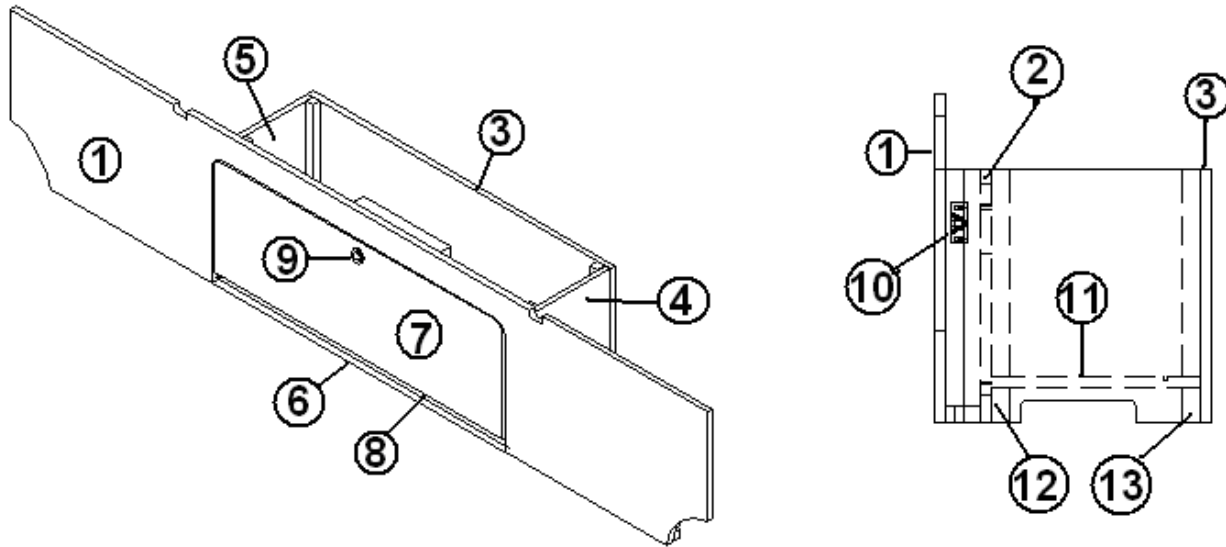

2015 INTERSTATE MOTORHOME

FURNITURE, LOUNGE

Sofa, Rear, Seat Base, Lounge & Extended, Onyx

*967241-16

Sofa Seat base, roadside

1. 967241-161	Panel, 14.25 x 69.58
2. 967241-162	Panel, 29.13 x 11.00
3. 967241-163	Panel, 30.25 x 11.00
4. 967241-164	Panel, 11.00 x 11.00
5. 967241-165	Panel, 11.00 x 11.00
6. 967241-166	Panel, 1.13 x 29.25
7. 967241-167	Panel, 28.88 x 10.00
8. 382125	Hinge, piano, clear 1.25" x 72"
9. 382059-01	Knob, push/pull
10. 381074	Catch Bull Dog
11. 967241-1614	Panel, 9.00 x 8.63
12. 967241-1615	Panel, 1.25 x 8.63
13. 967241-1616	Panel, 1.25 x 8.63
967241-1619	Panel, 2.6875 x 2.6875
345474	Cap screw, hex head, 1/2" x 1.75"
345476	Cap screw, hex head, 1/2" x 3.5"
345477	Cap screw, hex head, 1/2" x 5"
112034	Sofa Box Cover
203757	Plug, 1.25" Square Finishing Smooth

*968134 replaced 967241 on 1-05-2015