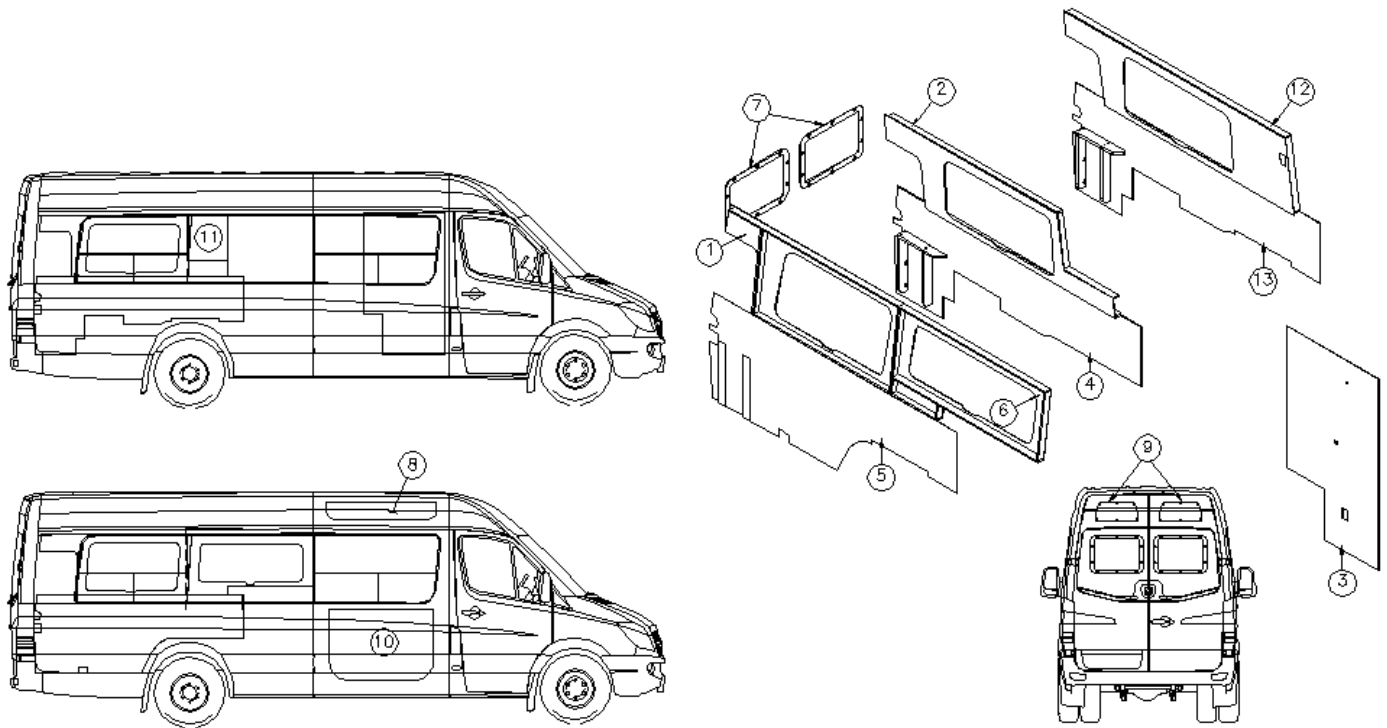

2015 INTERSTATE MOTORHOME

INTERIOR SHELL

Interior Panel w/Window Boxes, Grand Tour, Walnut

112163-28

Interior Panels w/Window Boxes Install

1. 968155-0128	Window box, CS rear
2. 968155-0228	Window box, RS rear
3. 968155-0328	Panel, RS forward
4. 968155-04	Panel, RS rear
5. 968155-05	Panel, CS rear
6. 968155-0628	Window box, CS mid
7. 967563-08	Panel, Rear door window
8. 998224-02	Door panel, Upper sliding
9. 998224-03	Door panel, Rear
10. 998224-01	Door panel, Lower sliding
11. 195389-01	063 Aluminum, Platinum Gray
12. 968155-0728	Window box, Extra RS seat option
13. 968155-08	Panel, Extra RS rear seat option