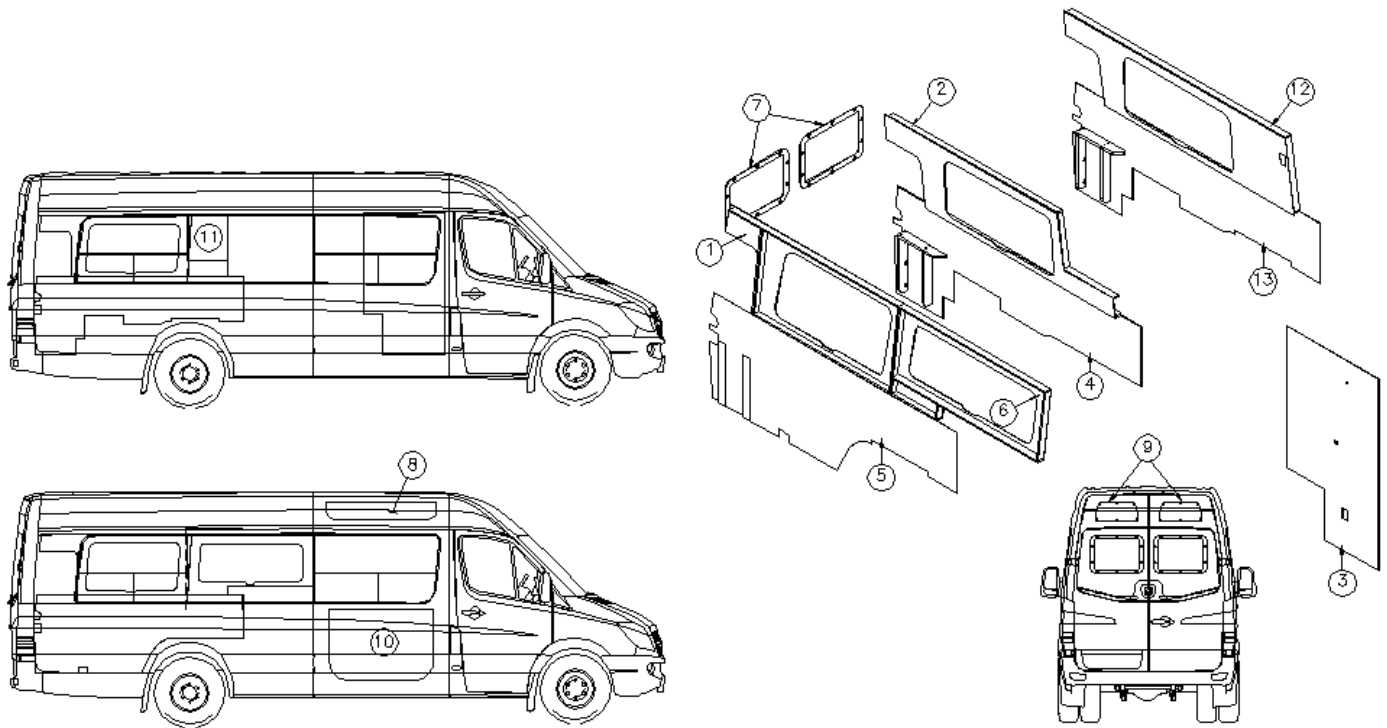

2015 INTERSTATE MOTORHOME

INTERIOR SHELL

Interior Panel w/Window Boxes, Grand Tour, Onyx

112163-16

Interior Panels w/Window Boxes Install

1. 968155-0116	Window box, CS rear
2. 968155-0216	Window box, RS rear
3. 968155-0316	Panel, RS forward
4. 968155-04	Panel, RS rear
5. 968155-05	Panel, CS rear
6. 968155-0616	Window box, CS mid
7. 967563-08	Panel, Rear door window
8. 998224-02	Door panel, Upper sliding
9. 998224-03	Door panel, Rear
10. 998224-01	Door panel, Lower sliding
11. 195389-01	063 Aluminum, Platinum Gray
12. 968155-0716	Window box, Extra RS seat option
13. 968155-08	Panel, Extra RS rear seat option