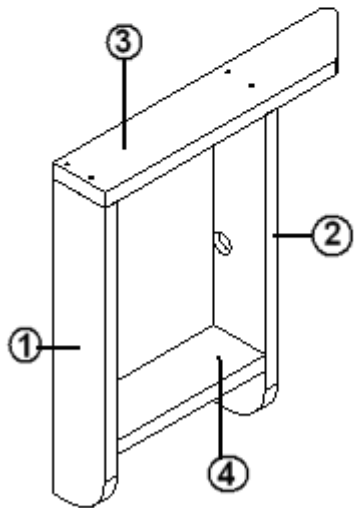

2015 INTERSTATE MOTORHOME

FURNITURE, LOUNGE

Sofa Extension, Extended & Grand Tour, Walnut

ROADSIDE