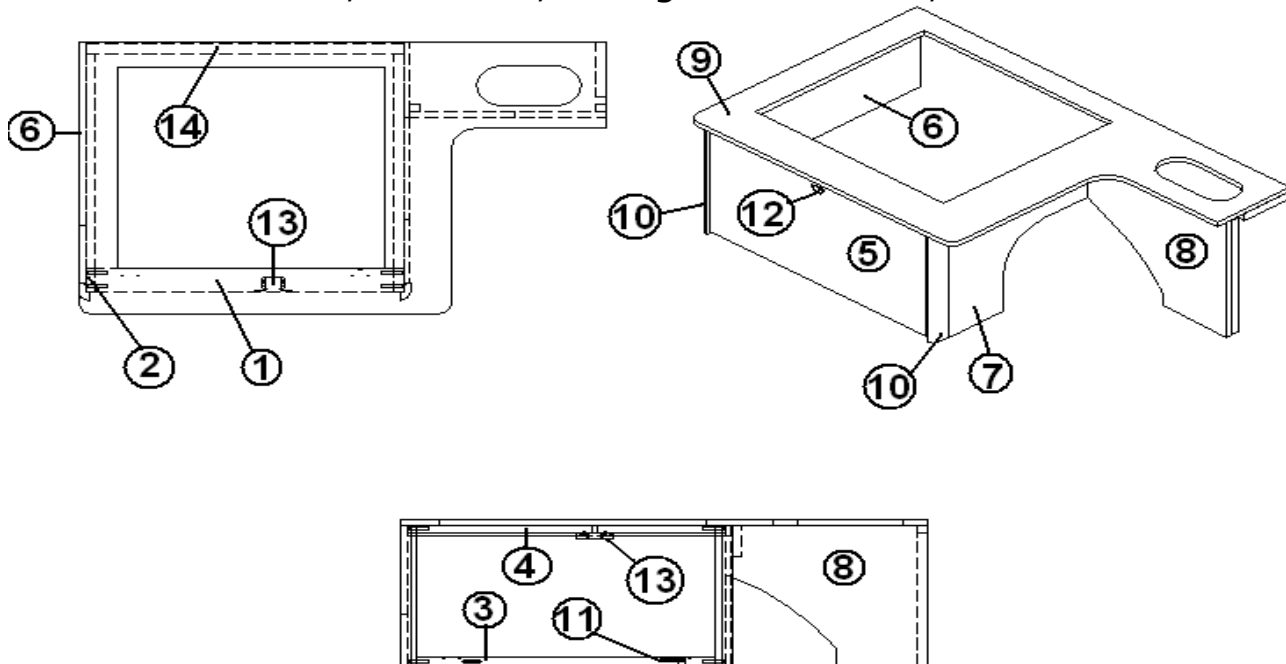

2015 INTERSTATE MOTORHOME

FURNITURE, LOUNGE

Dinette Seat Base, Curbside, Lounge & Extended, Walnut

*967239-02

Dinette Seat base, Curbside

1. 967239-021	Panel, 2.25 x 13.12
2. 967239-022	Panel, 2.25 x 13.12
3. 967239-023	Panel, 2.25 x 23.50
4. 967239-024	Panel, 2.25 x 23.50
5. 967239-025	Panel, 24.13 x 12.24
6. 967239-026	Panel, 21.75 x 13.12
7. 967239-027	Panel, 22.50 x 13.12
8. 967239-028	Panel, 15.36 x 13.12
9. 967239-029	Panel, 25.31 x 41.42
10. 801706-002	Corner trim, 90°
11. 381607-11	Hinge
12. 382059-01	Knob, push/pull
13. 381228-02	Door Catch Grabber, 5LB
14. 114812	Angle, aluminum, 1" x 1"
967239-0218	Panel, 8 x 25
203763	Pan, Storage Side Facing Jump Seat

*968136 replaced 967239 on 1-05-2015