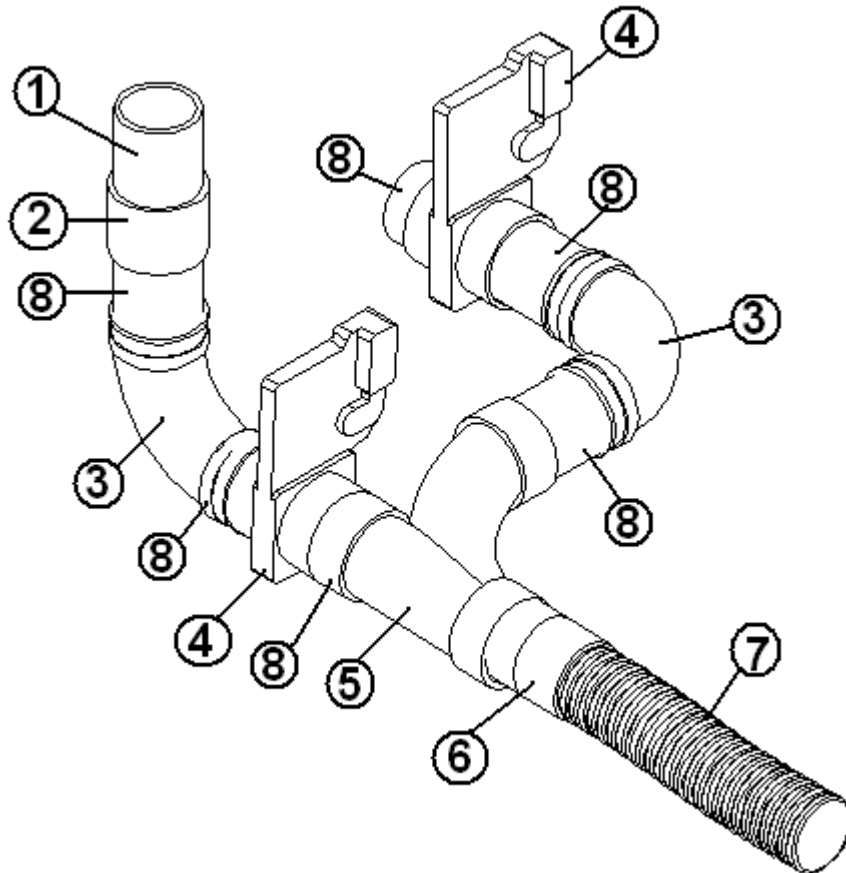

2015 INTERSTATE MOTORHOME

PLUMBING, DRAIN

Drain System, Below Floor, From Tank to Pump

1. 601267-04	Nipple, 3" Diameter, Threaded One End, 10" Long
2. 600253	Coupling, 3"
3. 602181	Elbow, 3" Flexible
4. 512411	Valve, Electric, Waste
512410	Harness, Dump Valve
5. 600187	3" Wye, Comb And 1/8 Bend
6. 602205-04	Adaptor For 3" Connection Hose
7. 602205-05	3" Flexible Connection Hose, 3' Long, W/2 Clamps
8. 601160-04	Pipe, ABS DVW, 3"
600289	Calder Coupling 3in (Rubber)