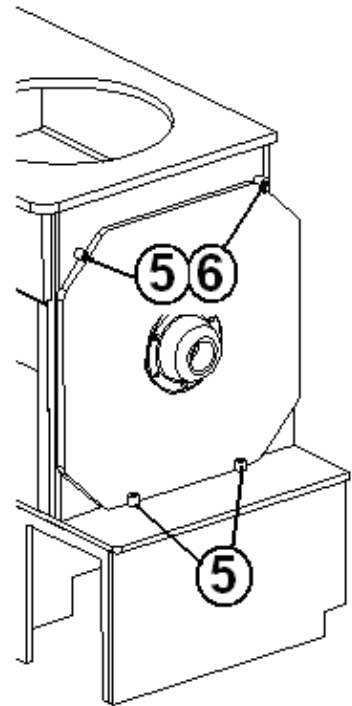

*968136 replaced 967931 on 1-05-2015

2015 INTERSTATE MOTORHOME

FURNITURE, LOUNGE

Table, Pedestal

- | | |
|--------------|--|
| 1. 602234-05 | Table top, Hazelnut solid surface-Onyx |
| 2. 381975 | Pedestal socket, table top |
| 3. 381974 | Pedestal leg, thread lock |
| 4. 381976 | Pedestal socket, floor, thread lock |
| 5. 381136 | Rubber bumper |
| 6. 382078 | Screen clip |
| 382077 | Post storage clip, pedestal table |