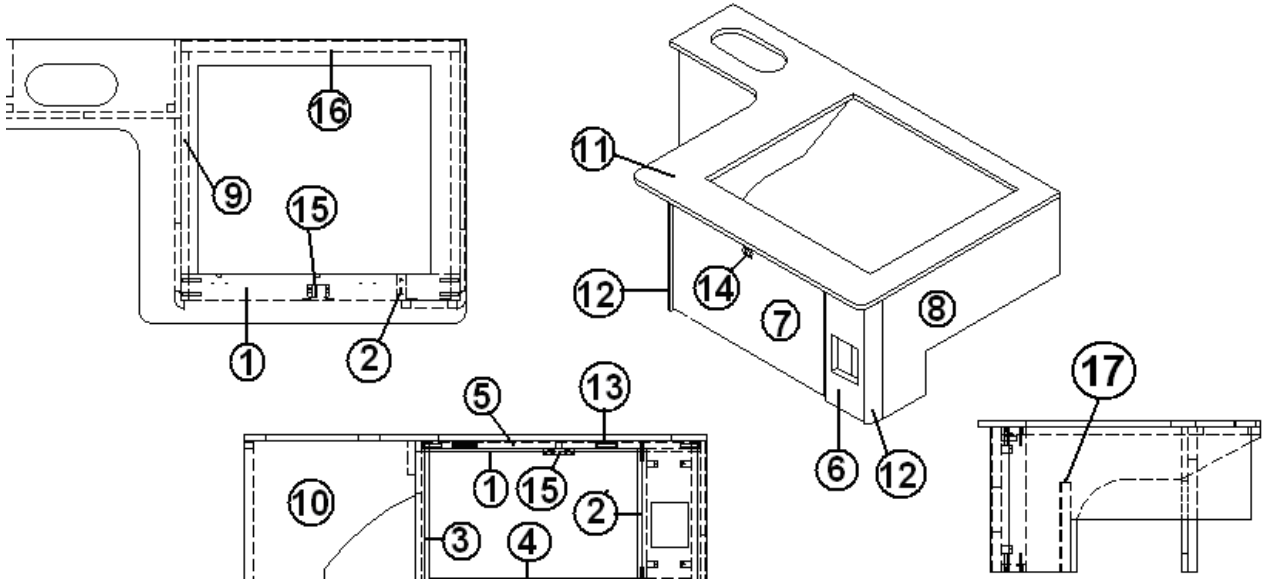

2015 INTERSTATE MOTORHOME

FURNITURE, LOUNGE

Dinette Seat Base, Roadside, Lounge, Walnut

*967240-02

Dinette Seat base, roadside

1. 967240-021	Panel, 2.25 x 13.25
2. 967240-022	Panel, 2.25 x 11.75
3. 967240-023	Panel, 2.50 x 13.25
4. 967240-024	Panel, 2.50 x 23.50
5. 967240-025	Panel, 2.50 x 23.50
6. 967240-026	Panel, 4.94 x 13.25
7. 967240-027	Panel, 19.25 x 12.37
8. 967240-028	Panel, 23.50 x 13.25
9. 967240-029	Panel, 23.5 x 13.25
10. 967240-0210	Panel, 15.36 x 13.25
11. 967240-0211	Panel, 25.31 x 41.42
12. 801706-002	Corner trim, 90 degree, Walnut
13. 381607-11	Hinge
14. 382059-01	Knob, push/pull
15. 381228-02	Door Catch Grabber, 5LB
16. 114812	Angle, aluminum, 1" x 1"
17. 967240-0221	Panel, closeout, 8 x 25

*968135 replaced 967240 on 1-05-2015