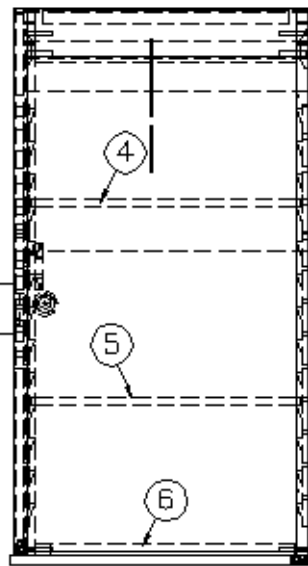

2015 INTERSTATE MOTORHOME

FURNITURE, LOUNGE

Wardrobe, Hanging, Grand Tour, Walnut

Parts Listed on Next Page