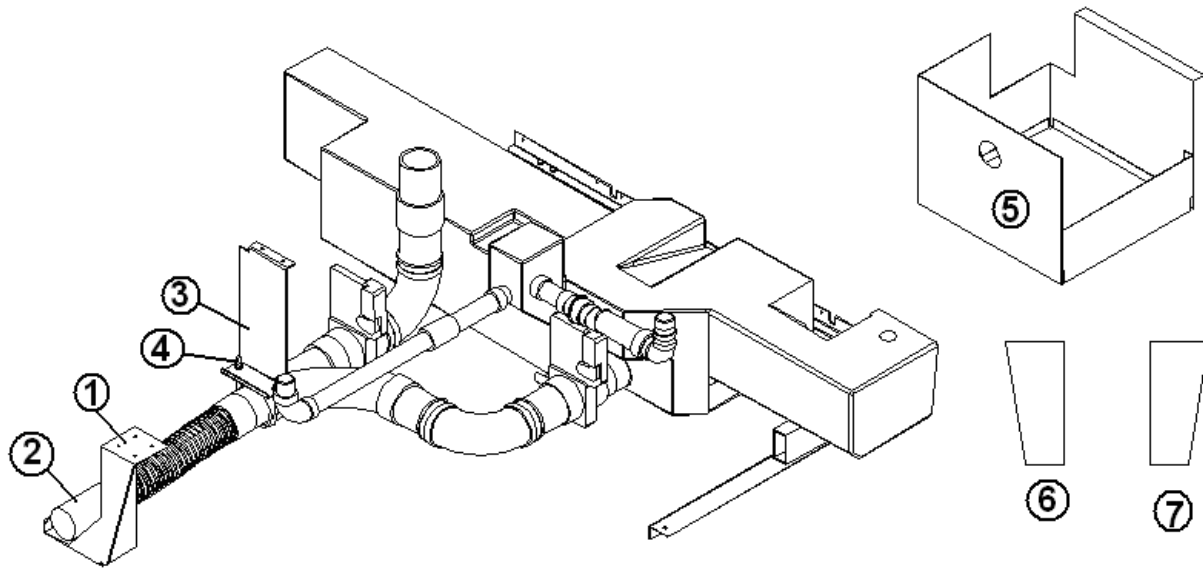

2015 INTERSTATE MOTORHOME

PLUMBING, DRAIN

Macerator Pump System

512323

Hose reel w/hose, macerator pump

1. 602205-02	Mounting bracket
2. 602176	Macerator pump
3. 454692	Bracket, drain plumbing
4. 340084-20	Clamp, hose, stainless steel
5. 454693	Box, macerator pump hose reel
6. 454724-01	Closeout, LH Side Mas. Pump
7. 454724-02	Closeout, RH Mas. Pump
203666	Closeout, Macerator Compt., Abs
203225-01	Trim lok, gray
601197-02	Water Hook-Up, Chrome
602186	Hose, 20" flex
454683	Hose reel mounting bracket
602205-01	20 amp switch
602205-03	1/4", self-tapping screws
602205-07	Adapter, .75" Barb Macerator
602205-08	Hose, .75" X 12" Transparent
602205-09	Adapter Valve, 1" To .75", Macerator
602205-10	Valve, drip proof, w/2 adaptor for reel hose
602205-11	Hose clamp, stainless steel, 1"
602205-12	Instruction sticker