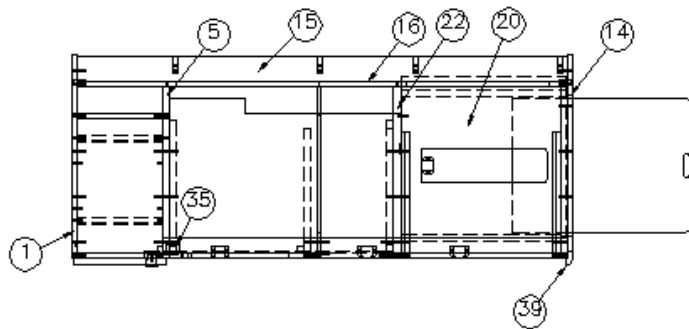

2015 INTERSTATE MOTORHOME

FURNITURE, GALLEY

Galley, Drawer Microwave, Twin & Dual W/R, Onyx

Parts Listed on Next Page