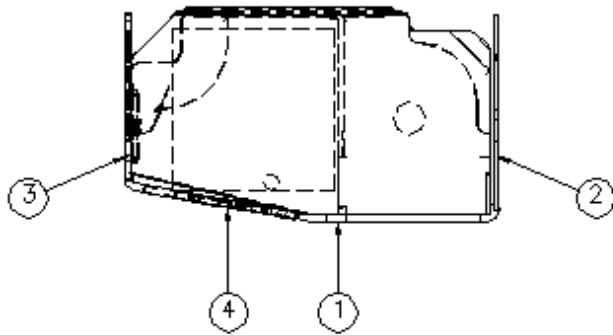

2015 INTERSTATE MOTORHOME

FURNITURE, BATH

Wet Bath Module, Grand Tour, Onyx

Parts Listed on Next Page