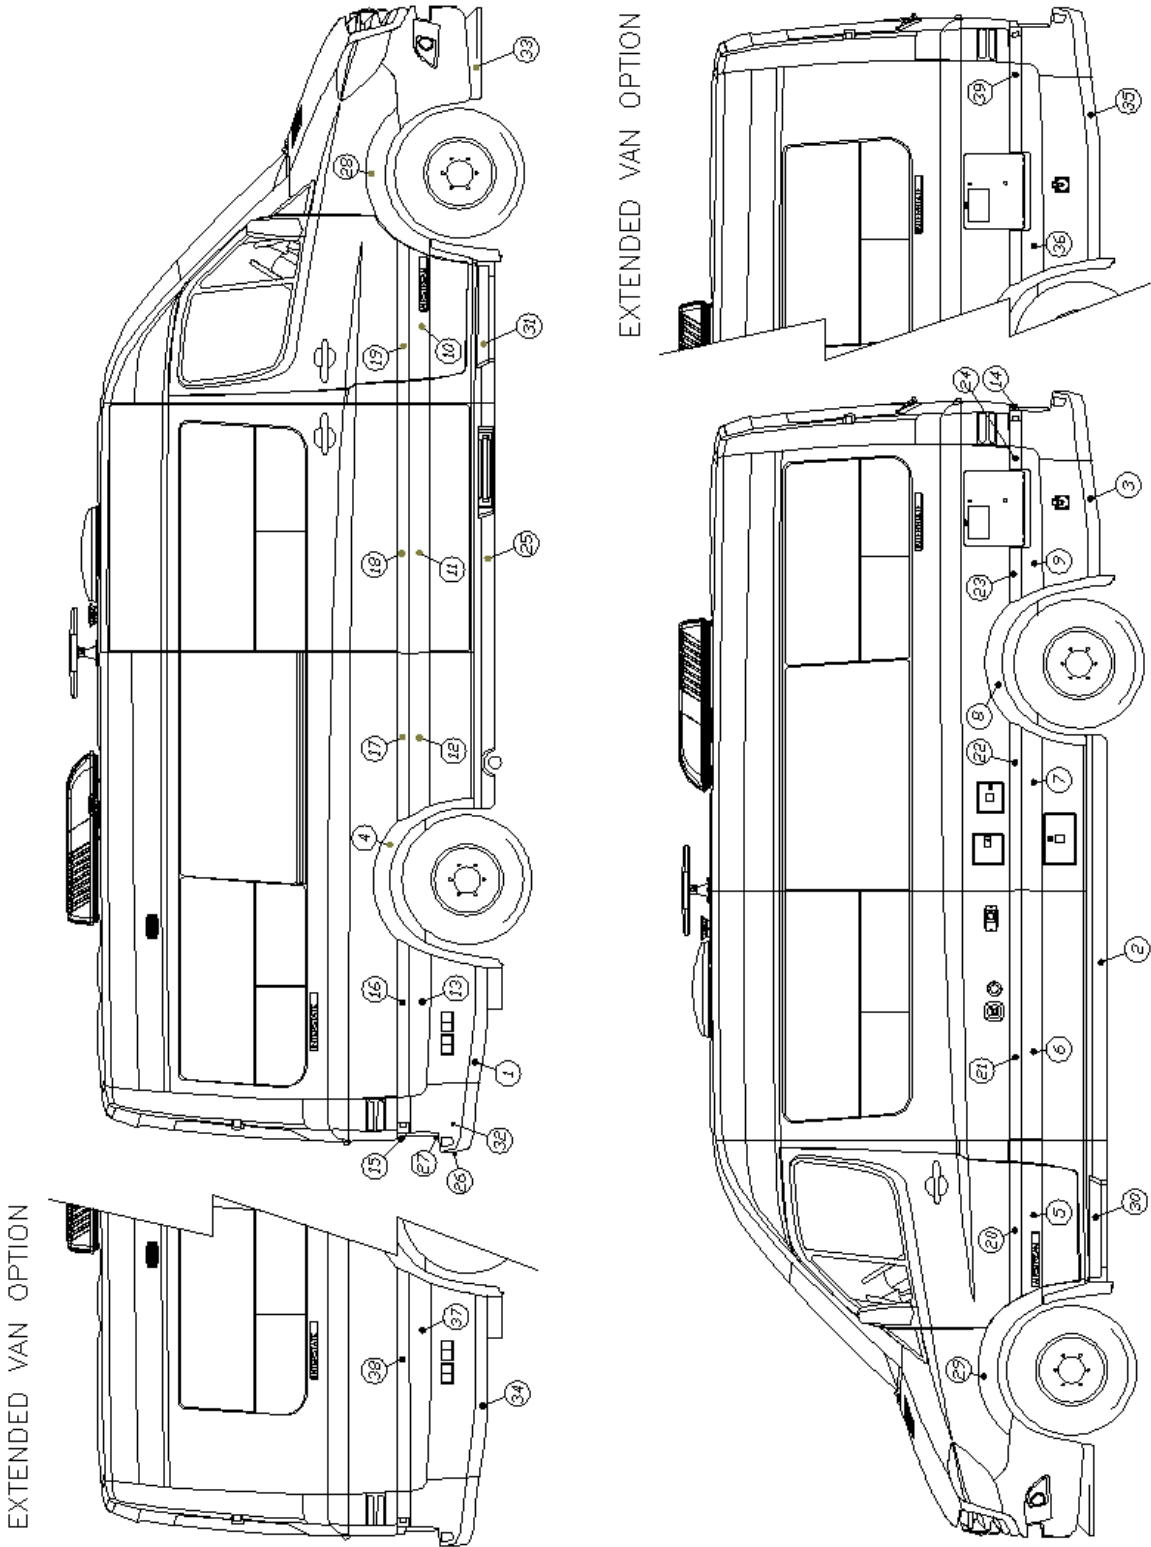

2015 INTERSTATE MOTORHOME

EXTERIOR SHELL

Body Kit, Black

Parts Listed on Next Page