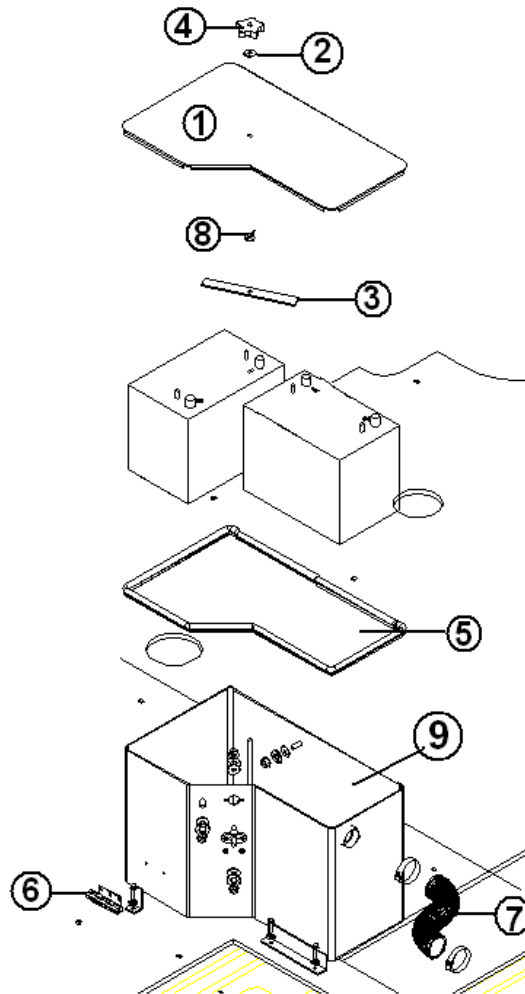

2015 INTERSTATE MOTORHOME

ELECTRICAL, 12 VOLT

Battery Box, Twin

111799 Battery Box Install

1. 916010-04	Lid, Battery Box
2. 300154	Washer, Rubber
3. 916010-05	Battery Hold Down
4. 350191	Kboke Nut, 5 Pt. 3/8-16 Thread
5. 382093	Seal, 3/16" Hatch, Black W/Sand
6. 510743	Ground Bar, 3-1/2" Long
7. 602192	Hose, Black Ribbed, 1.75 ID
8. 350193	Nut, Wing, 3/8"-16
9. 916010	Battery Box Assembly