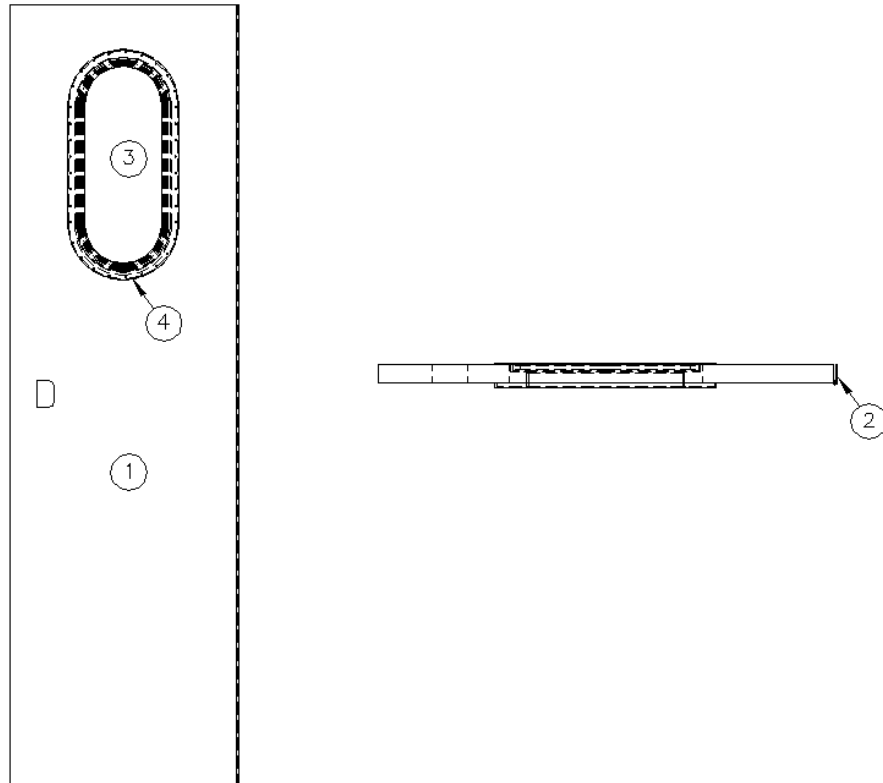

2015 INTERSTATE MOTORHOME

FURNITURE, BATH

Lavatory Door, Aft

967218-16

Lavatory, Aft Door, Onyx

967218-18

Lavatory, Aft Door, Lt Camel

967218-02

Lavatory, Aft Door, Walnut

1. 967218-161

Panel, 19" X 65.13", Onyx

967218-181

Panel, 19" X 65.13", Lt Camel

967218-021

Panel, 19" X 65.13", Walnut

2. 380458

Piano Hinge, 1/8" Pin

382061

Striker, Omni Flat Latch

3. 371438

Window, Bath Door

4. 203761-01

Trim stack, Window, 18"

203333-02

Glass, Bath door window

382055

Latch, Privacy, Omni, Lavatory Door

801815-0019

Block, Wood, Door Catch, Onyx

801815-0018

Block, Wood, Door Catch, Lt. Camel

801815-002

Block, Wood, Door Catch, Walnut