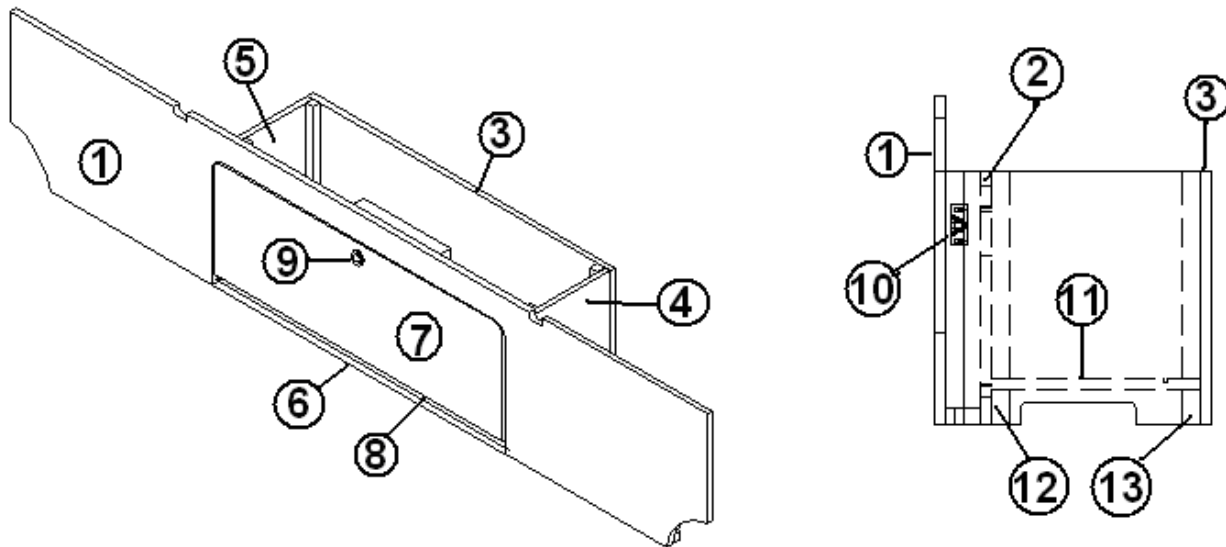

2015 INTERSTATE MOTORHOME

FURNITURE, LOUNGE

Sofa, Rear, Seat Base, Lounge & Extended, Walnut

*967241-02

Sofa Seat base, roadside

1. 967241-021	Panel, 14.25 x 69.58
2. 967241-022	Panel, 29.13 x 11.00
3. 967241-023	Panel, 30.25 x 11.00
4. 967241-024	Panel, 11.00 x 11.00
5. 967241-025	Panel, 11.00 x 11.00
6. 967241-026	Panel, 1.13 x 29.25
7. 967241-027	Panel, 28.88 x 10.00
8. 382125	Hinge, piano, clear 1.25" x 72"
9. 382059-01	Knob, push/pull
10. 381074	Catch Bull Dog
11. 967241-0214	Panel, 9.00 x 8.63
12. 967241-0215	Panel, 1.25 x 8.63
13. 967241-0216	Panel, 1.25 x 8.63
967241-0219	Panel, 2.6875 x 2.6875
345474	Cap screw, hex head, 1/2" x 1.75"
345476	Cap screw, hex head, 1/2" x 3.5"
345477	Cap screw, hex head, 1/2" x 5"
112034	Sofa Box Cover
203757	Plug, 1.25" Square Finishing Smooth

*968134 replaced 967241 on 1-05-2015