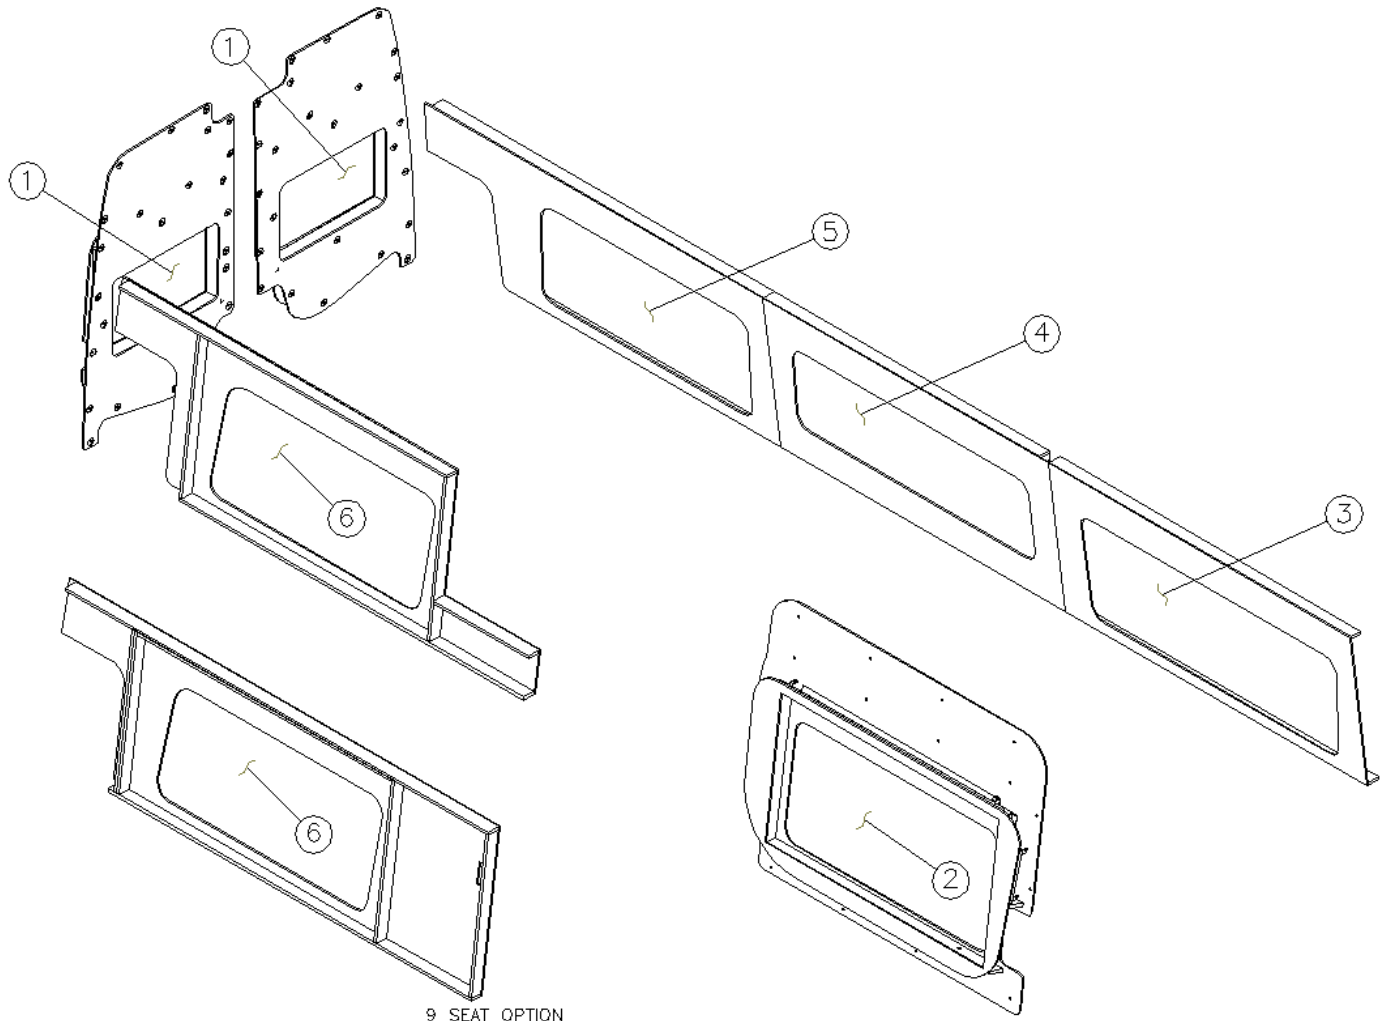

2015 INTERSTATE MOTORHOME

SHADES, CURTAINS

Power Shades, Lounge, Twin, & CSA

9 SEAT OPTION

1. 704191-01	Power roller shade, 21.25 x 17.5
2. 704191-02	Power roller shade, 41.88 x 23.5
3. 704191-07	Power roller shade, 57 x 25.5
4. 704191-05	Power roller shade, 51.88 x 25.5
5. 704191-04	Power roller shade, 50.25 x 25.5
6. 704191-03	Power roller shade, 49.38 x 25.5
704191-17	16 Channel RF remote
704113-02	Velcro hook

*Replaced 703859 on 2-12-2015