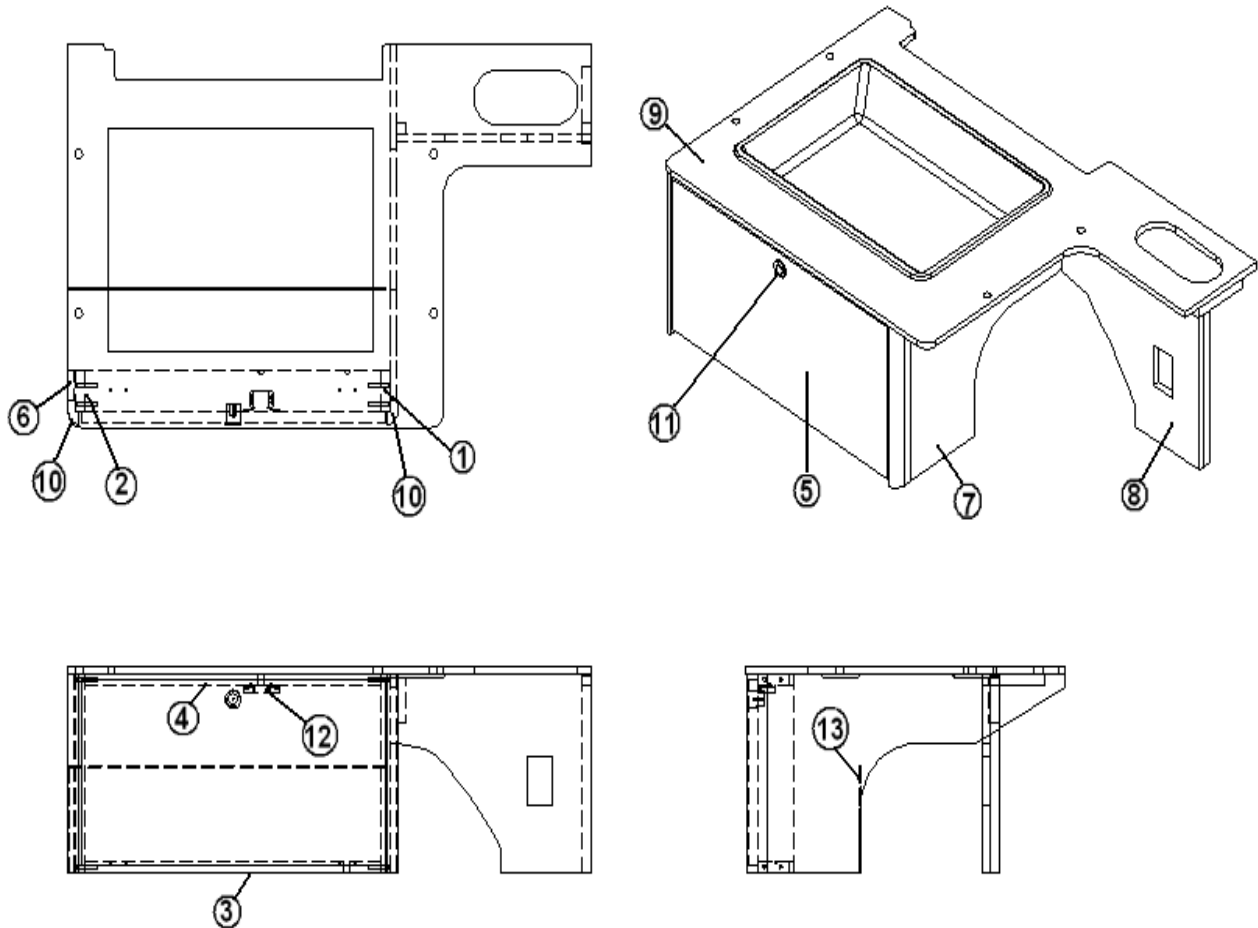

2015 INTERSTATE MOTORHOME

FURNITURE, LOUNGE

Dinette Seat Base, Curbside, Lounge 9 Passenger, Lt. Camel

Parts Listed on Next Page