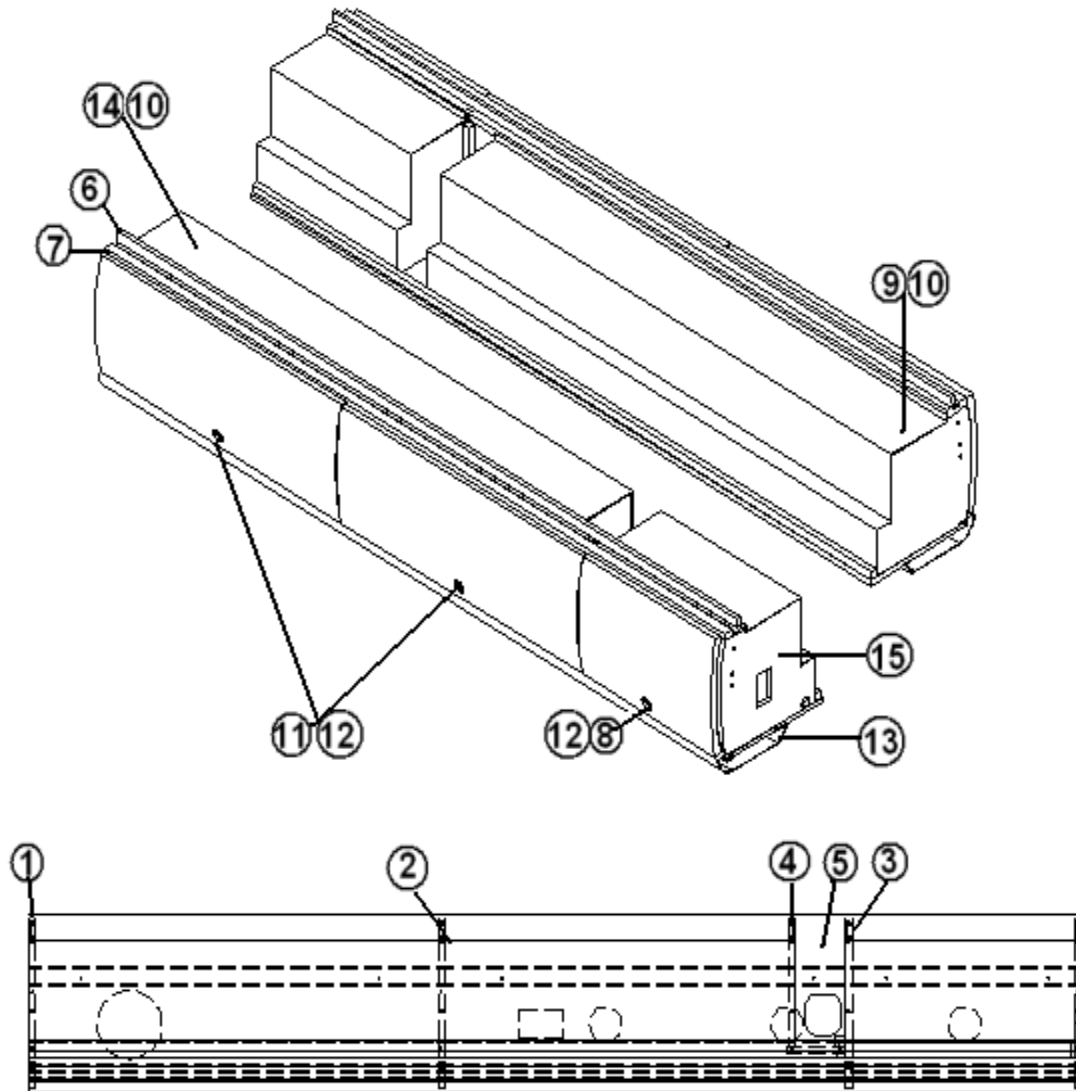

2015 INTERSTATE MOTORHOME

FURNITURE, GALLEY

Roof Locker, RS Aft, Lounge & Extended, Onyx

Parts Listed on Next Page