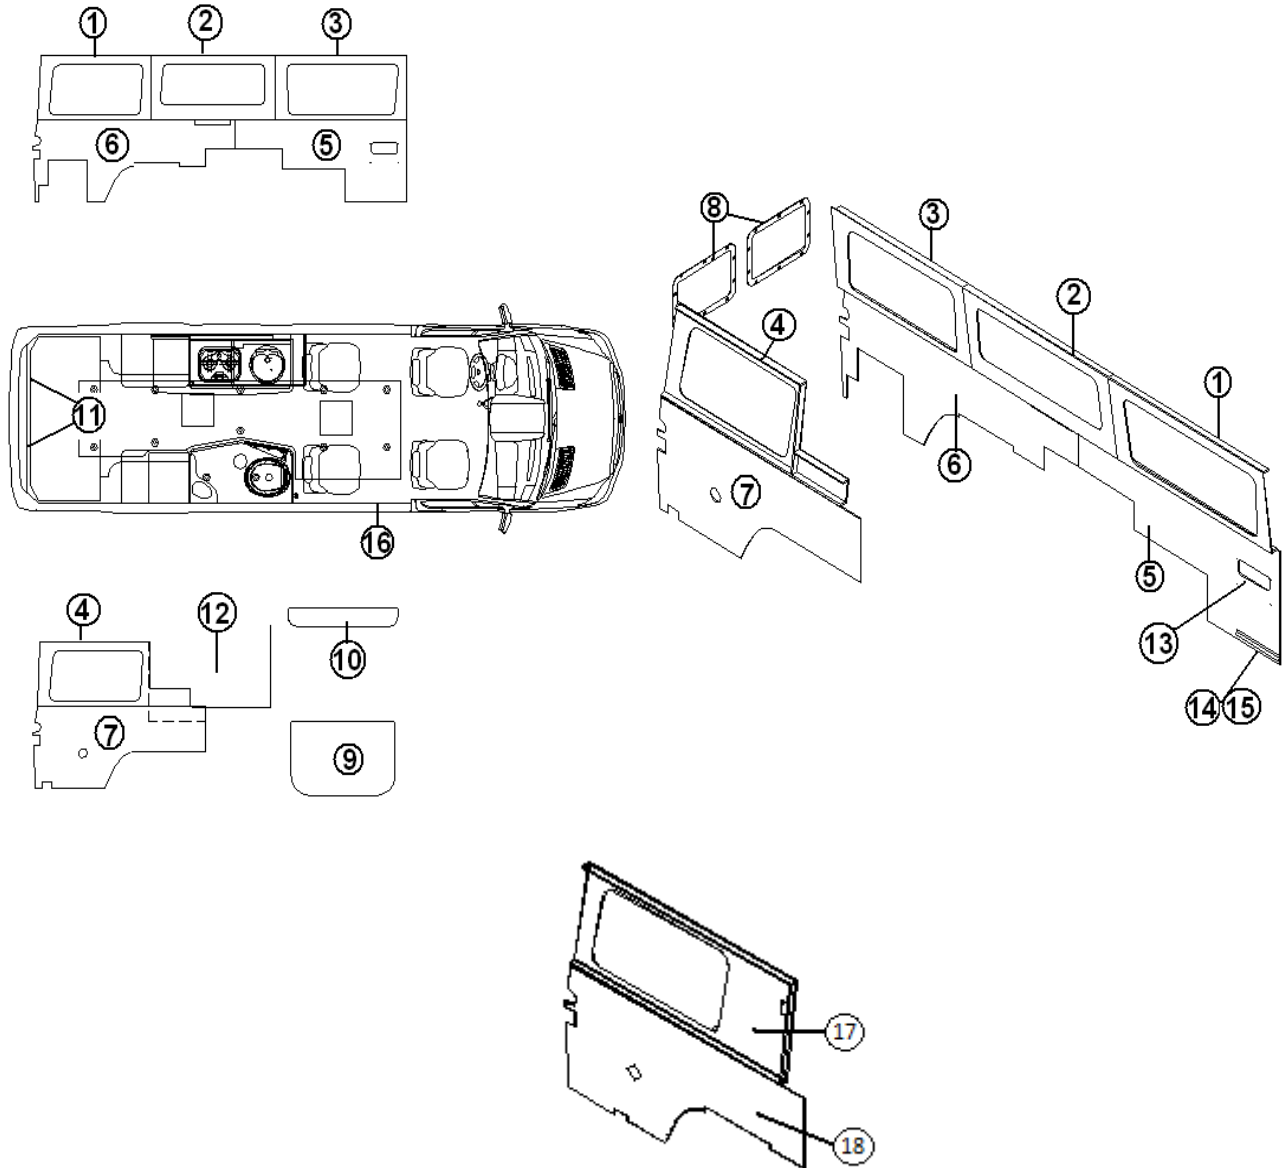

2015 INTERSTATE MOTORHOME

INTERIOR SHELL

Interior Panel w/Window Boxes, Lounge

Parts Listed on Next Page