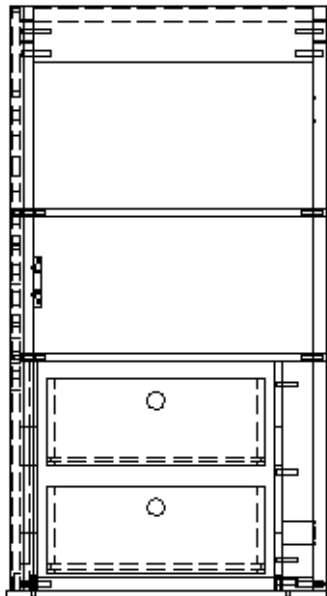

2015 INTERSTATE MOTORHOME

FURNITURE, BEDROOM

Wardrobe, Hanging, Twin Bedroom, Walnut

Parts Listed on Next Page