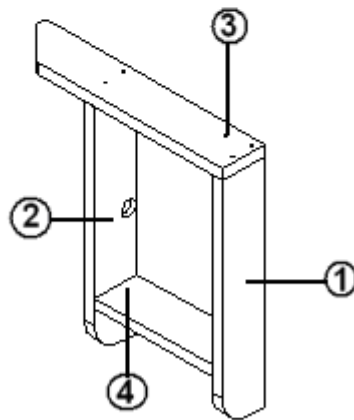

CURBSIDE

Parts Listed on Next Page