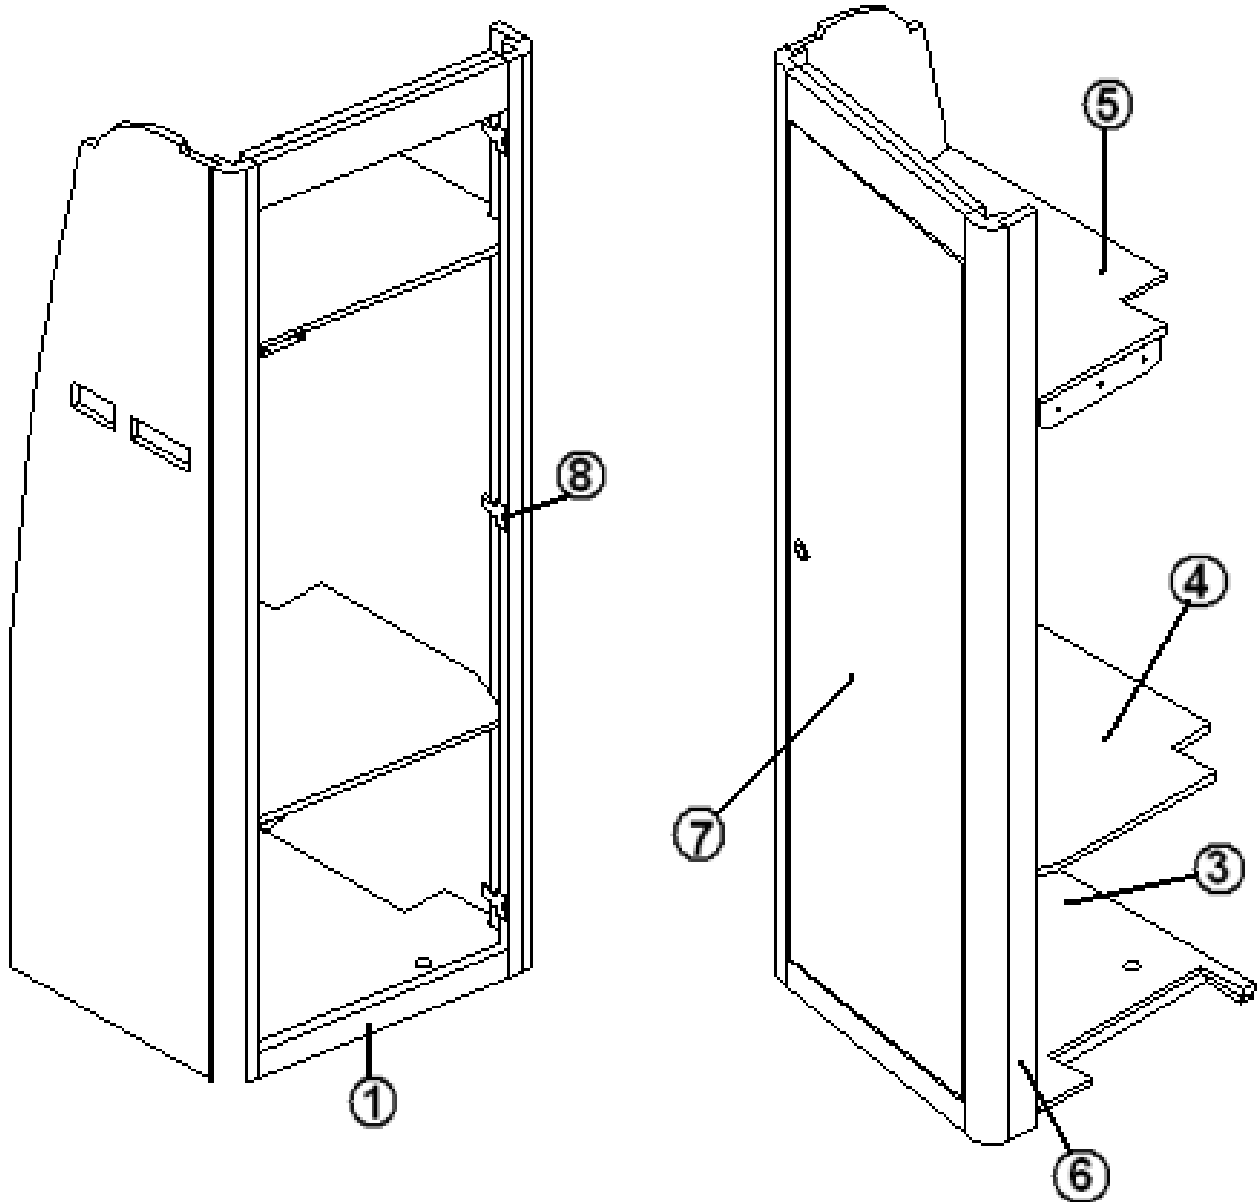

2015 INTERSTATE MOTORHOME

FURNITURE, LOUNGE

Wardrobe, Curbside, Dual Option, Walnut

Parts Listed on Next Page