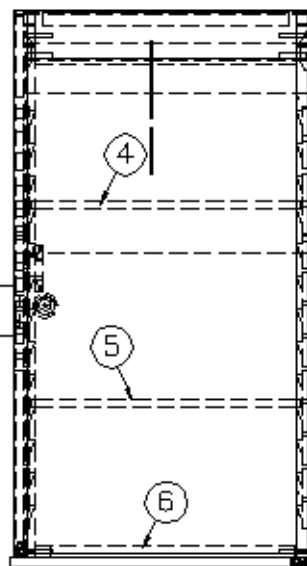

2015 INTERSTATE MOTORHOME

FURNITURE, LOUNGE

Wardrobe, Hanging, Grand Tour, Lt Camel

Parts Listed on Next Page