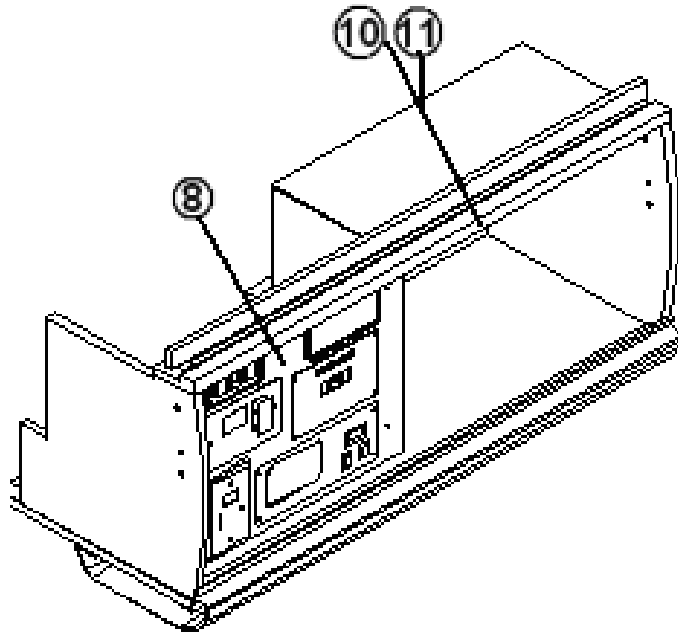

2015 INTERSTATE MOTORHOME

FURNITURE, LOUNGE

Roof Locker, Curbside Rear, Lounge & Extended, Onyx

Parts Listed on Next Page