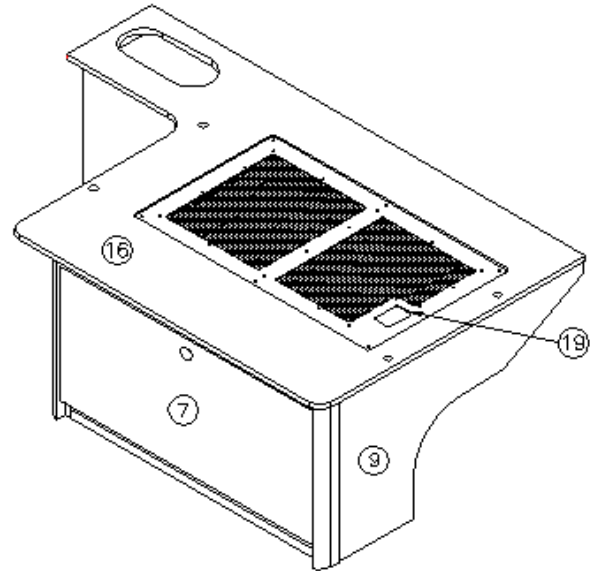

*replaced 967240 on 1-05-2015

2015 INTERSTATE MOTORHOME

FURNITURE, LOUNGE

Dinette Seat, RS, Lounge, Ext, 9 Passenger & Grand Tour, Lt Camel

Parts Listed on Next Page

2015 INTERSTATE MOTORHOME

FURNITURE, LOUNGE