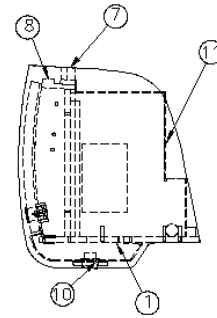

2015 INTERSTATE MOTORHOME

FURNITURE, GALLEY

Roof Locker, Roadside Forward, Lounge & Extended, Walnut

968228-02

Roadside, Forward, Roof locker

1. 968228-021	Panel, 12.5 x 45.9
2. 968228-022	Panel, 12.28 x 12.12
3. 968228-023	Panel, 12.28 x 12.12
4. 968228-024	Panel, 12.28 x 12.12
5. 968228-025	Panel, 9.34 x 11.73
6. 968228-026	Panel, 5.82 x 12
7. 968228-027	Panel, 1 x 45.38
8. 968228-028	Panel, 2.75 x 45.38
9. 968228-0210	Panel, 10.64 x 16.46
10. 115406	Roof locker extrusion, 45.38
11. 115473-21	Aluminum Roof locker back, 39.61
12. 801785-082	Door, 12.38 x 22.44, Walnut
13. 382059-01	Knob, Push/pull
14. 967463-02	Endcap, Roof locker, Walnut
382227	Hinge, Overhead spring, Nickel

*replaced 967514 on 1-01-2015