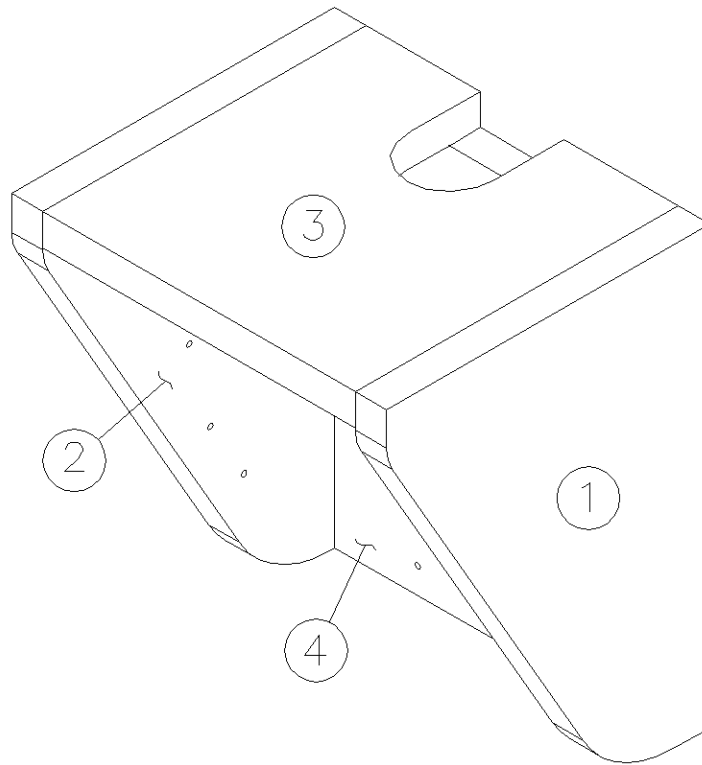

*Replaced 381840 in January 2015

2015 INTERSTATE MOTORHOME

FURNITURE, LOUNGE

TV Mounting Cabinet

968267-16
968267-18
968267-02

28" TV Mounting Cabinet, Onyx
28" TV Mounting Cabinet, Lt. Camel
28" TV Mounting Cabinet, Walnut