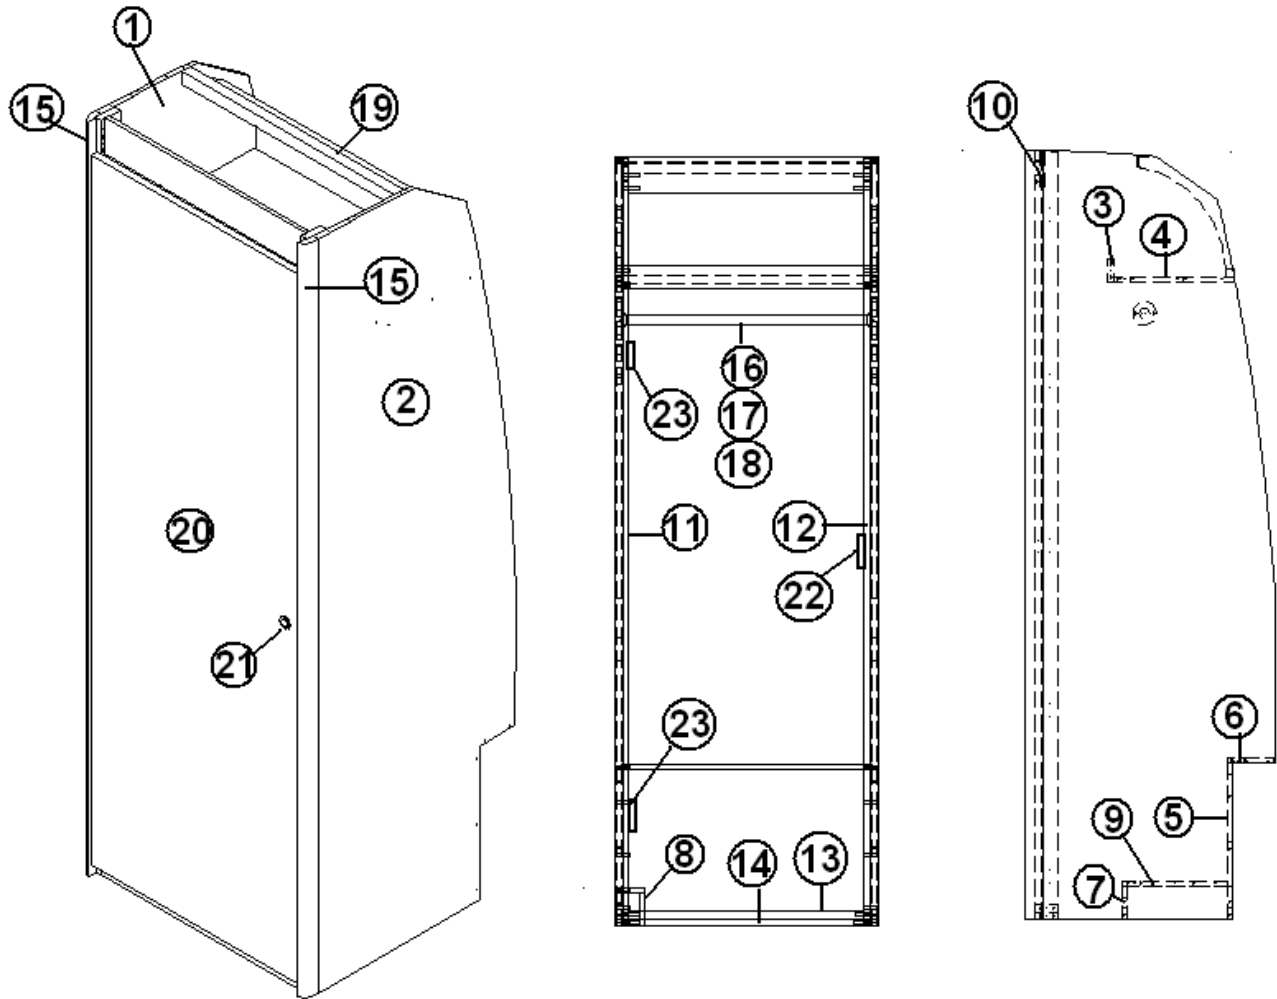

2015 INTERSTATE MOTORHOME

FURNITURE, BATH

Wardrobe, Bath, No TV, Twin Bed & Dual W/R, Lt. Camel

Parts Listed on Next Page