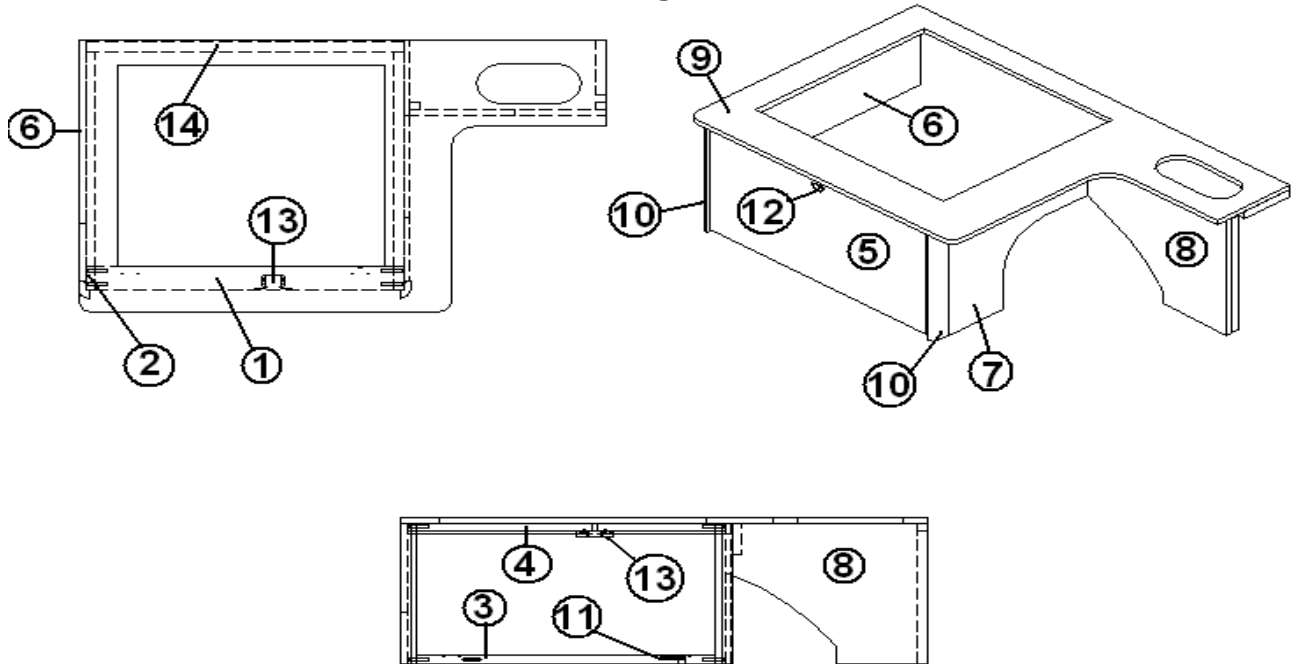

2015 INTERSTATE MOTORHOME

FURNITURE, LOUNGE

Dinette Seat Base, Curbside, Lounge & Extended, Lt. Camel

*967239-18

Dinette Seat base, Curbside

1. 967239-181	Panel, 2.25 x 13.12
2. 967239-182	Panel, 2.25 x 13.12
3. 967239-183	Panel, 2.25 x 23.50
4. 967239-184	Panel, 2.25 x 23.50
5. 967239-185	Panel, 24.13 x 12.24
6. 967239-186	Panel, 21.75 x 13.12
7. 967239-187	Panel, 22.50 x 13.12
8. 967239-188	Panel, 15.36 x 13.12
9. 967239-189	Panel, 25.31 x 41.42
10. 801706-0018	Corner trim, 90 degree
11. 381607-11	Hinge
12. 382059-01	Knob, push/pull
13. 381228-02	Door Catch Grabber, 5LB
14. 114812	Angle, aluminum, 1" x 1"
967239-1818	Panel, 8 x 25
203763	Pan, Storage Side Facing Jump Seat

*968136 replaced 967239 on 1-05-2015