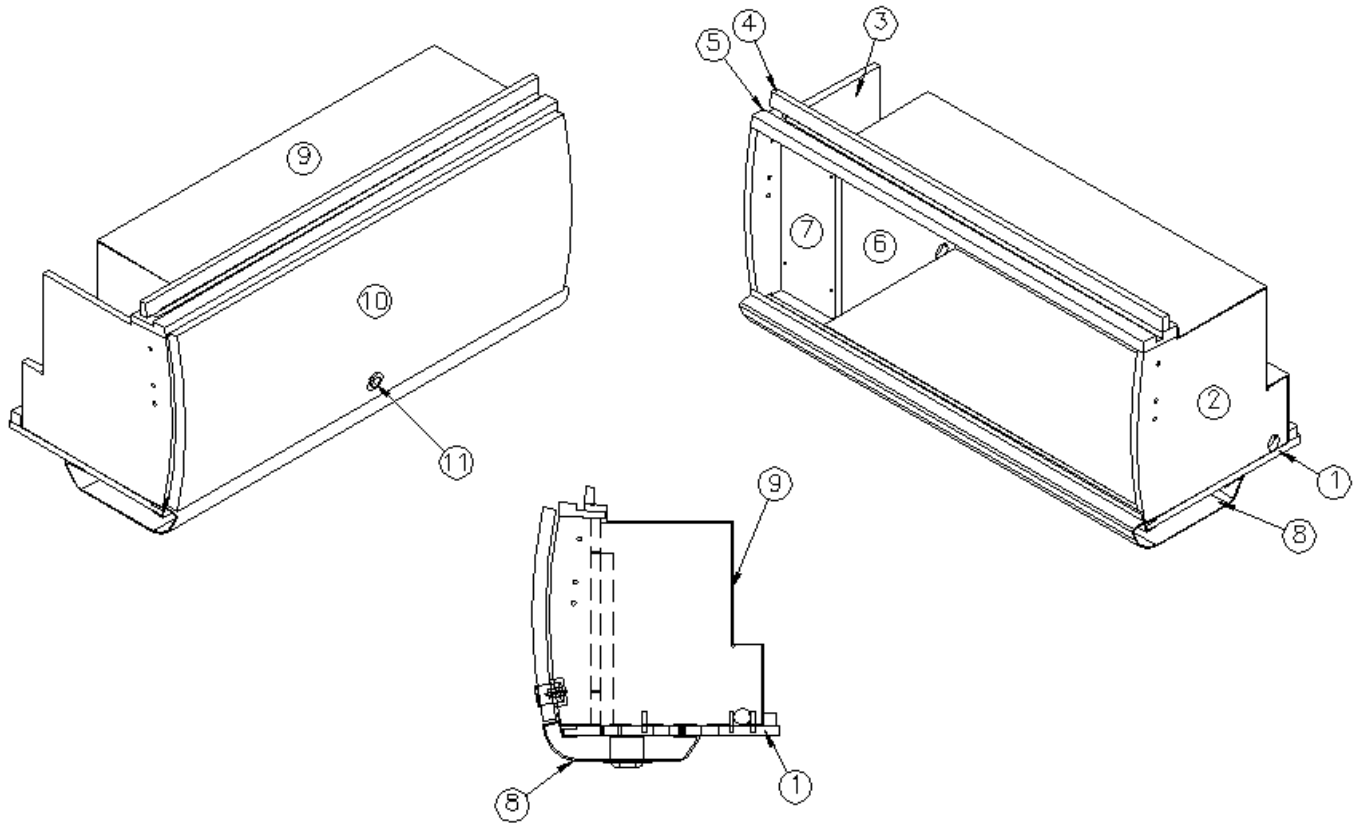

2015 INTERSTATE MOTORHOME

FURNITURE, LOUNGE

Roof Locker, Curbside Rear, Lounge & Extended, Walnut

*968258-02

Roof Locker Assy, CS Rear, Lounge

1. 968258-021	Panel, 12.5 x 32
2. 968258-022	Panel, 12.28 x 12.12
3. 968258-023	Panel, 12.28 x 12.12
4. 968258-024	Panel, 1 x 32
5. 968258-025	Panel, 2.75 x 32
6. 968258-027	Panel, 9.34 x 11.73
7. 968258-0218	Panel, 4.43 x 12
8. 115406	Roof locker extrusion
9. 115473-16	Aluminum roof locker back, 27.57"
10. 801785-012	Door, 12.38 x 31.5, Walnut
11. 382059-01	Knob, Push/pull
382227	Hinge, Overhead Spring, Nickel
365379-01	Edgebanding, .63", Walnut
365379-02	Edgebanding, .94", Walnut

*Replaced 967517 on 1-05-2015