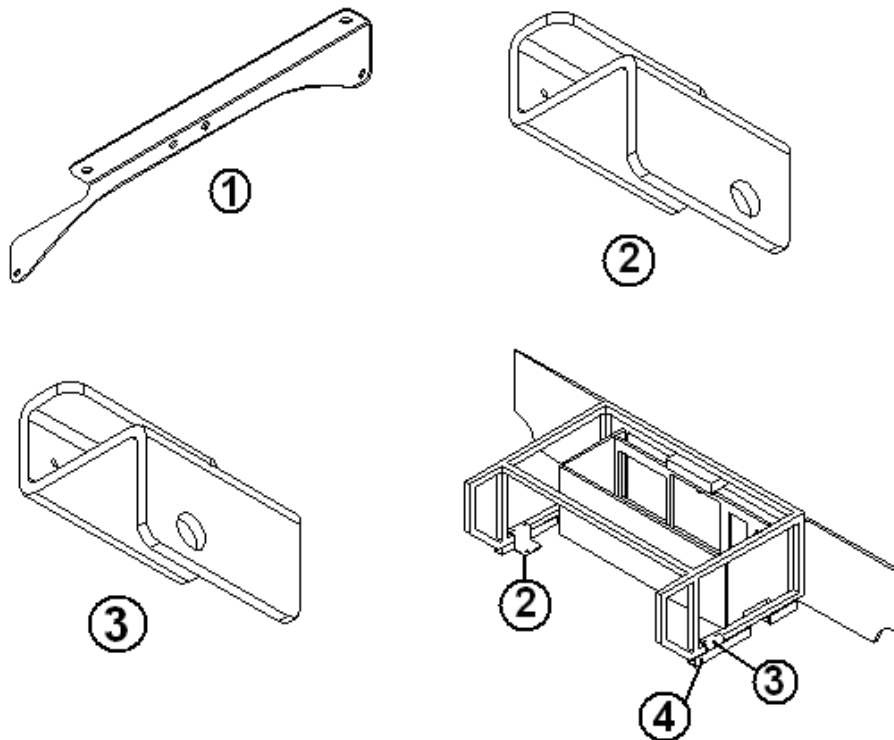

2015 INTERSTATE MOTORHOME

HARDWARE

Lounge Seat Belts /Cup Holder

- | | |
|--------------|---------------------------|
| 1. 454675 | Seat belt bracket |
| 2. 454682-01 | Bracket, LH sofa |
| 3. 454682-02 | Bracket, RH sofa |
| 4. 454924-01 | Tubing, steel, 1.25" x 5" |
| 203610 | Cup holder, double |
| 382190-01 | Seat belt Mercedes Style |
| 382190-02 | End Release, Lap Belt |