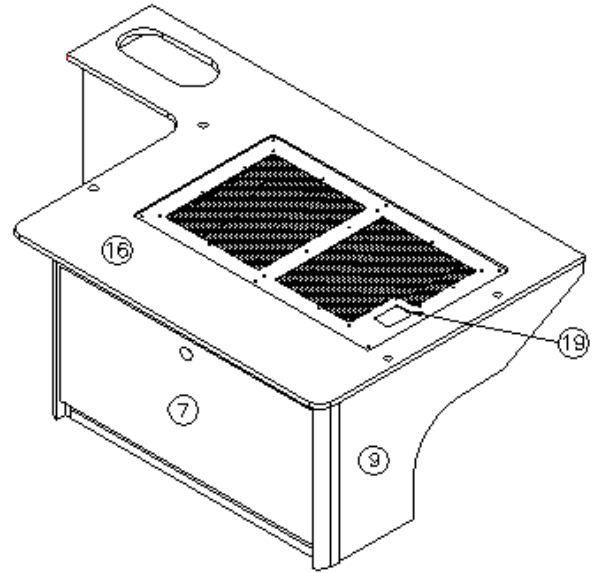

*968135 replaced 967240 on 1-05-2015

2015 INTERSTATE MOTORHOME

FURNITURE, LOUNGE

Dinette Seat, RS, Lounge, Ext, 9 Passenger & Grand Tour, Onyx

Parts Listed on Next Page

2015 INTERSTATE MOTORHOME

FURNITURE, LOUNGE