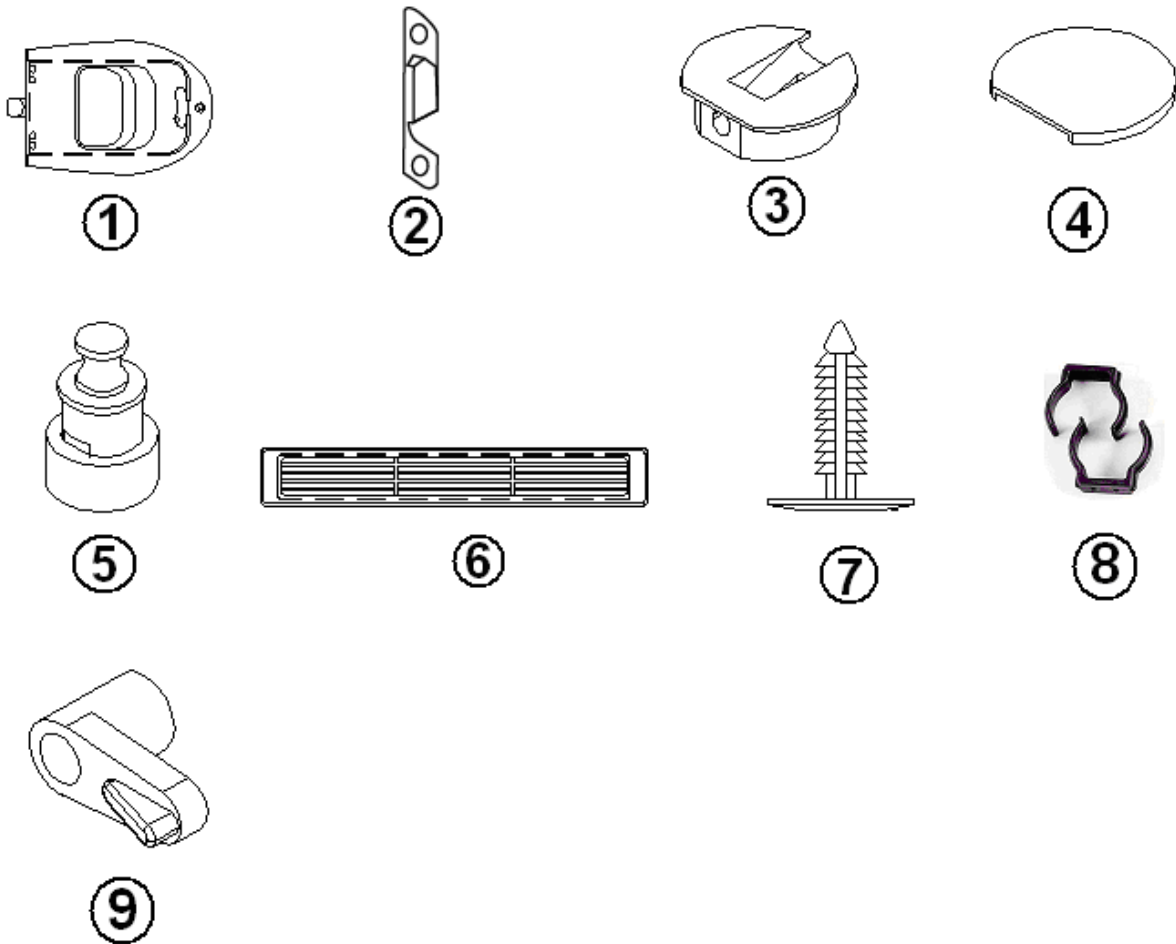

2015 INTERSTATE MOTORHOME

HARDWARE

Interior, Handles/Latches/Fastener

1. 382055	Latch, Privacy, Lavatory Door
2. 382061	Striker, Latch, Privacy, Lavatory Door
3. 382057	Knockdown Fastener
4. 382057-01	Fastener, Cover Cap, Light Brown
382057-03	Fastener, Cover Cap, Dk. Brown
5. 382059-01	Knob, Push/Pull, Chrome
6. 386206	Vent, Louvered, Black
7. 382062	Fastener, finned, .25"
8. 382077	Post storage clip, pedestal table
9. 382078	Screen clip
381109-01	Bunk Latch w/Flat U Strike
968232	Sliding door header pad