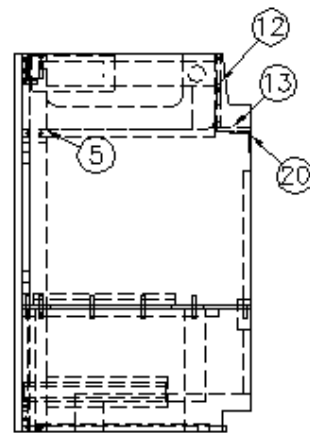

2015 INTERSTATE MOTORHOME

FURNITURE, GALLEY

Galley, Lounge, Lounge Extended & CSA, Walnut

Parts Listed on Next Page