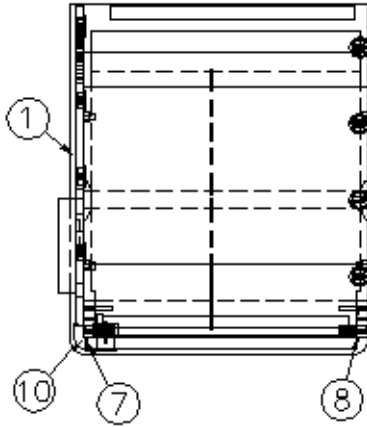

2015 INTERSTATE MOTORHOME

FURNITURE, LOUNGE

Wardrobe, Hanging, Grand Tour, Lt Camel

Parts Listed on Next Page