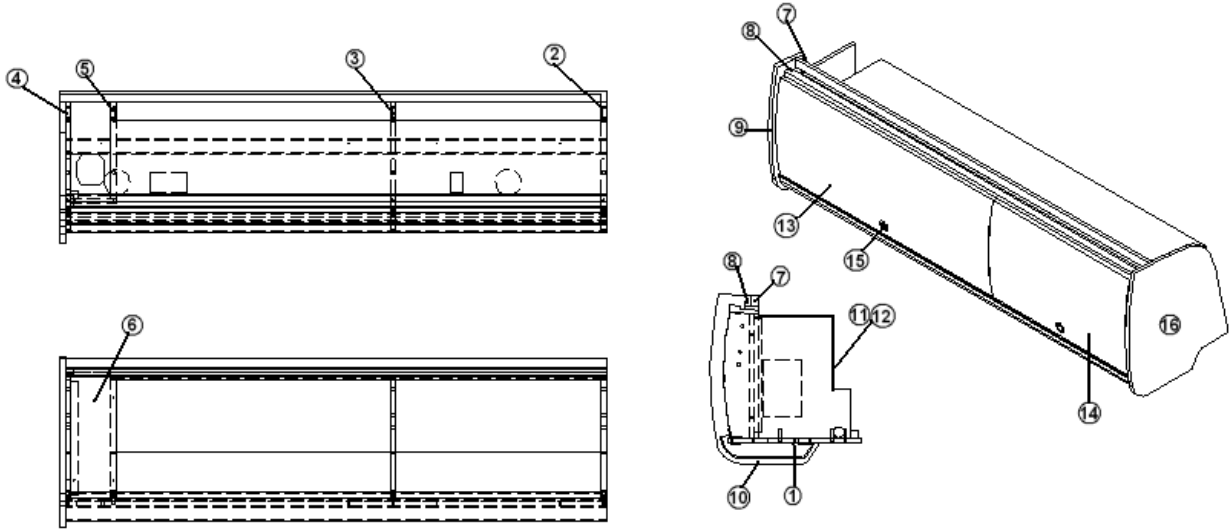

2015 INTERSTATE MOTORHOME

FURNITURE, GALLEY

Roof Locker, Roadside Forward, Lounge & Extended, Lt. Camel

*967514-18

Rooflocker Assy-RS Fwd, Lounge

1. 967514-181	Panel, R/L 12.5x53.02
2. 967514-182	Panel, R/L 12.28x12.12
3. 967514-183	Panel, R/L 12.28x12.12
4. 967514-184	Panel, R/L 12.28x12.12
5. 967514-185	Panel, R/L 9.34x11.73
6. 967514-186	Panel, R/L 4.5x12
7. 967514-187	Panel, R/L 1x52.5
8. 967514-188	Panel, R/L 2.75x52.5
9. 967514-1810	Panel, R/L 10.64x16.46
10. 115406	Extrusion, R/L 9.075" Wide Alum
11. 115473-08	Back, Alum R/L Cab 48"
12. 701538-01	Carpet, Econolier W/PSA Back
13. 801785-0118	Door, Plyform 12.38 x 31.5 A. Sand
14. 801785-0718	Door, Plyform 12.38 x 20.25 A. Sand
15. 382059-01	Knob, Push/Pull Sugatsune
16. 967463-18	Endcap, Rooflocker
381840-01	Hinge, Use 382227
381840-02	Hinge, Use 382227
**382227	Hinge, Overhead Spring, Nickel

*968228 replaced 967514 on 1-01-2015

**Replaced 381840 in January 2015