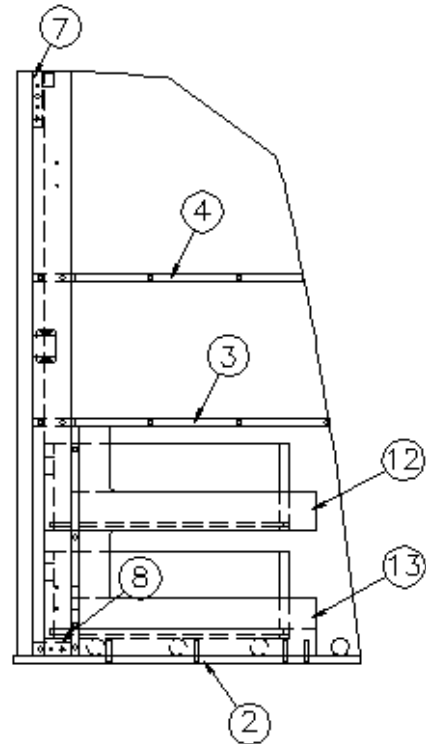

2015 INTERSTATE MOTORHOME

FURNITURE, BEDROOM

Wardrobe, Hanging, Twin Bedroom, Onyx

Parts Listed on Next Page

2015 INTERSTATE MOTORHOME

FURNITURE, BEDROOM

Wardrobe, Hanging, Twin Bedroom, Onyx

967461-16	W/R Assy, Hanging, Onyx
1. 967461-161	Panel, W/R, 18.07 X 33.50
2. 967461-162	Panel, W/R, 18.25 X 19.88
3. 967461-163	Panel, W/R, 17.06 X 17.50
4. 967461-164	Panel, W/R, 15.5 X 17.50
5. 967461-165	Panel, W/R, 2.25 X 33.50
6. 967461-166	Panel, W/R, 2.25 X 33.50
7. 967461-167	Panel, W/R, 3.25 X 16
8. 967461-168	Panel, W/R, 2.25 X 16
9. 967461-169	Panel, W/R, 14 X 13.13
10. 967461-1610	Panel, W/R, 14 X 13.13
11. 967461-1611	Panel, W/R, 13.13 X 1.94
12. 967461-1612	Panel, W/R, 2.25 X 14
13. 967461-1613	Panel, W/R, 3.25 X 14
14. 968020-12	Drawer box assy. 5" x 13.06" x 13.94"
967461-1614	Panel, W/R, 16.63 X 30.25
801706-0019	Corner Trim, Onyx
801262-09	Drawer Bottom, 15.50" X 12.56"
381400	Slide Drawer, 2900-14" P
382059-01	Knob, Push/Pull Sugatsune
381228-02	Door Catch Grabber, 5LB
381607-11	Hinge Assy
967474	Cover Assy-Wire
382057-03	Cap Cover, Dark Brown