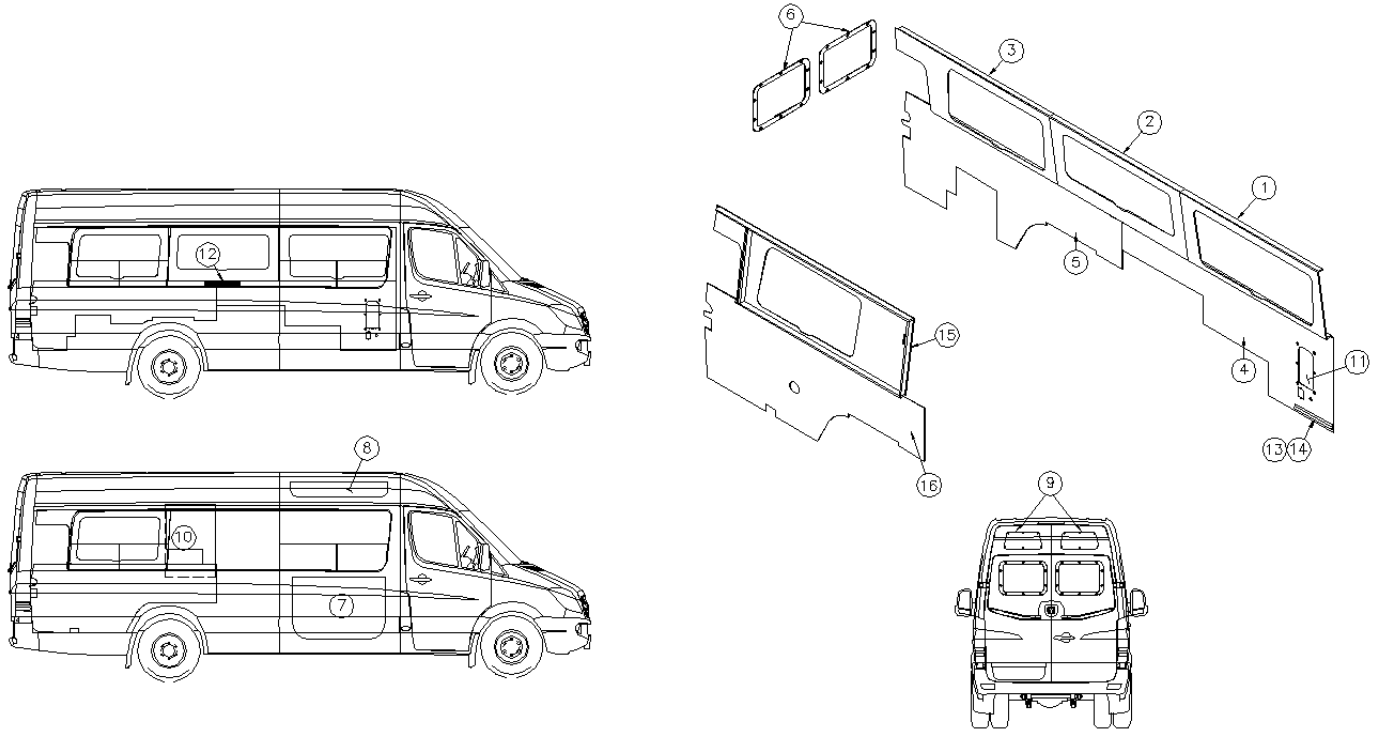

2015 INTERSTATE MOTORHOME

INTERIOR SHELL

Interior Panel w/Window Boxes, Extended Lounge, 9 Passenger

Parts Listed on Next Page