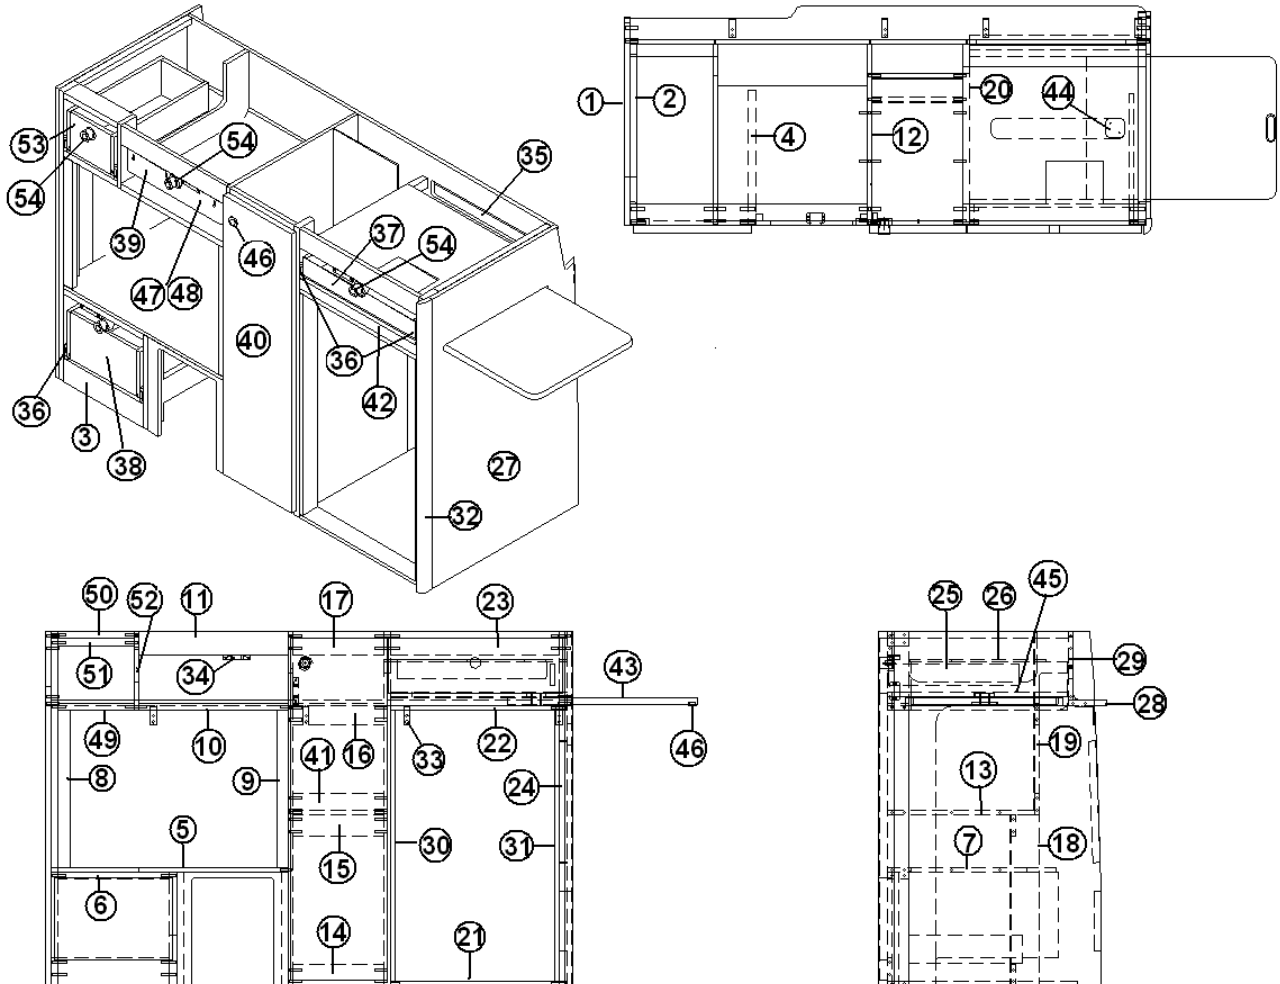

2015 INTERSTATE MOTORHOME

FURNITURE, GALLEY

Galley, Lounge, Twin & Dual W/R, Lt. Camel

Parts Listed on Next Page