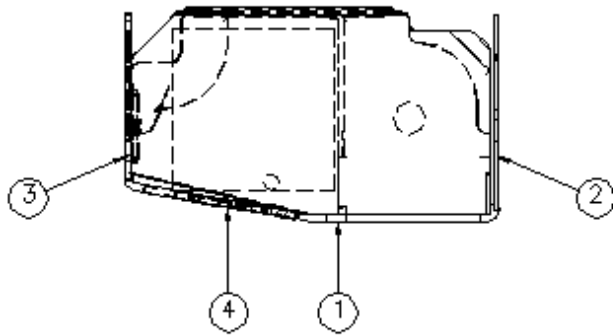

2015 INTERSTATE MOTORHOME

FURNITURE, BATH

Wet Bath Module, Grand Tour, Lt Camel

Parts Listed on Next Page