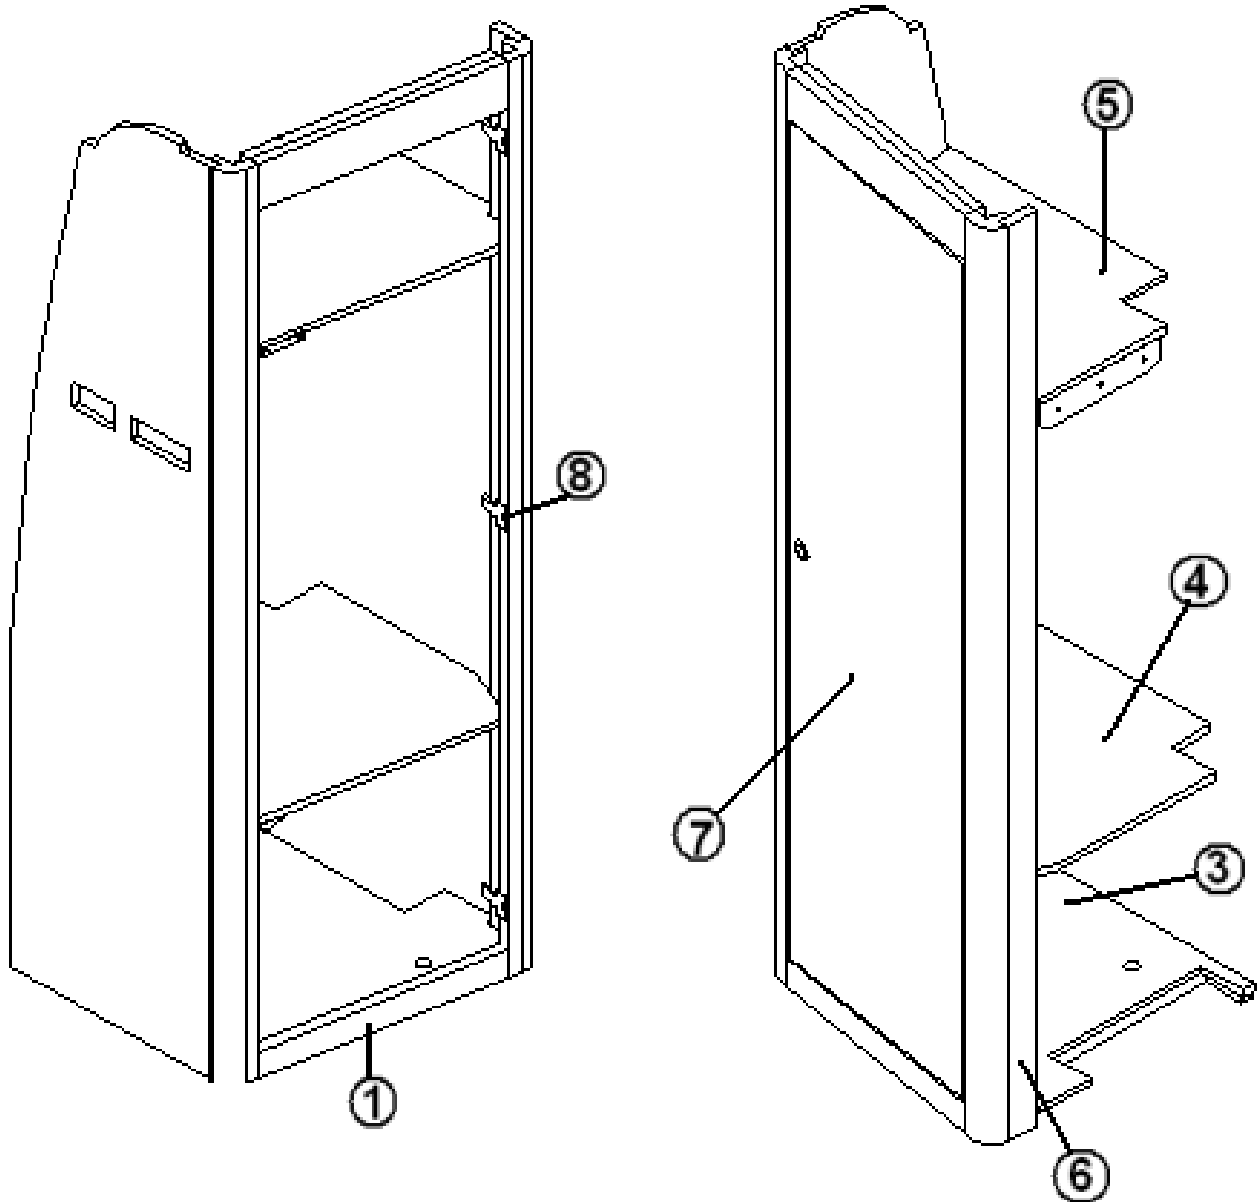

2015 INTERSTATE MOTORHOME

FURNITURE, LOUNGE

Wardrobe, Curbside, Dual Option, Lt. Camel

Parts Listed on Next Page