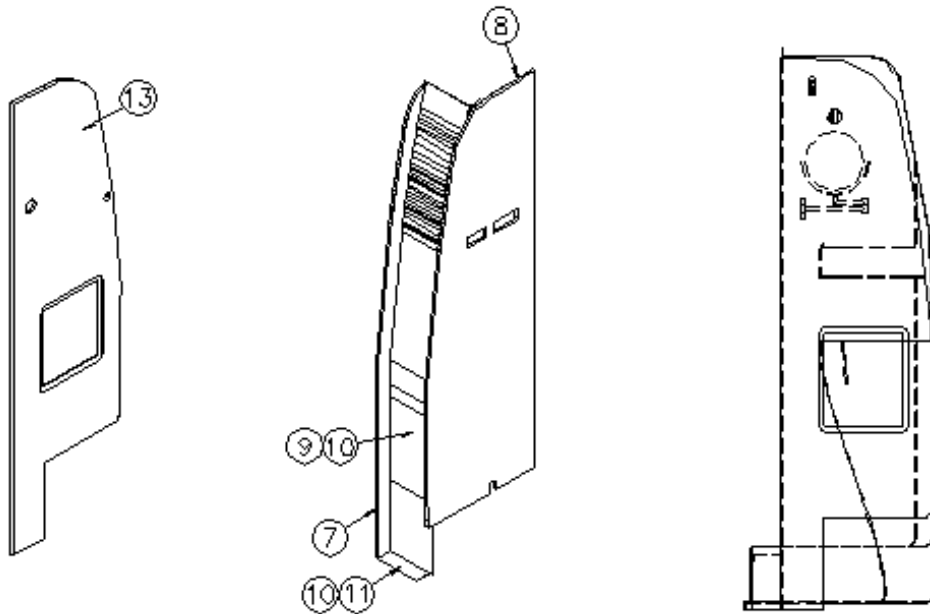

2015 INTERSTATE MOTORHOME

FURNITURE, BATH

Wet Bath Module, Twin, Walnut

Parts Listed on Next Page