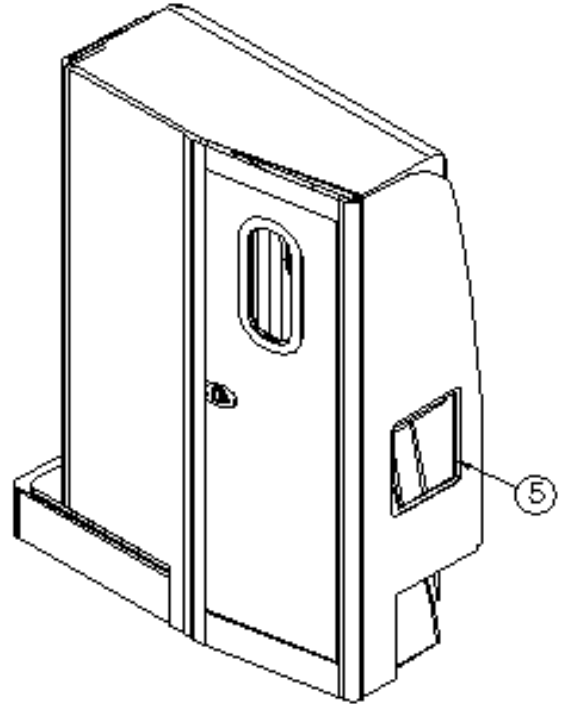

2015 INTERSTATE MOTORHOME

FURNITURE, BATH

Wet Bath Module, Lounge & Extended, Onyx

Parts Listed on Next Page