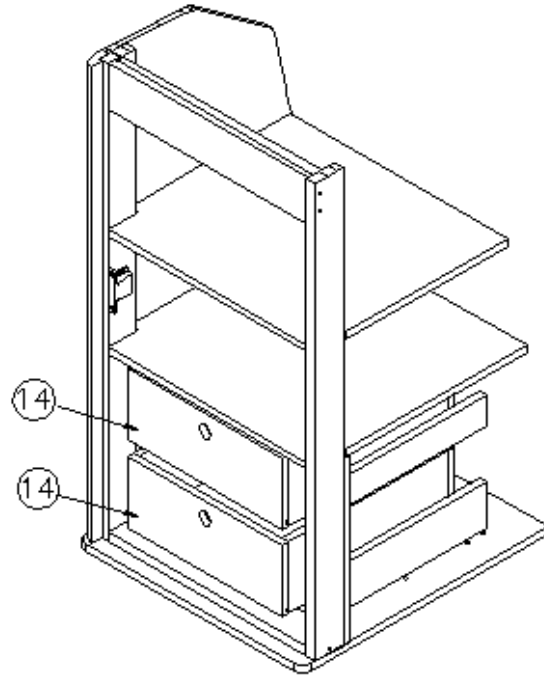

2015 INTERSTATE MOTORHOME

FURNITURE, BEDROOM

Wardrobe, Hanging, Twin Bedroom, Onyx

Parts Listed on Next Page

2015 INTERSTATE MOTORHOME

FURNITURE, BEDROOM

Wardrobe, Hanging, Twin Bedroom, Onyx

967461-16	W/R Assy, Hanging, Onyx
1. 967461-161	Panel, W/R, 18.07 X 33.50
2. 967461-162	Panel, W/R, 18.25 X 19.88
3. 967461-163	Panel, W/R, 17.06 X 17.50
4. 967461-164	Panel, W/R, 15.5 X 17.50
5. 967461-165	Panel, W/R, 2.25 X 33.50
6. 967461-166	Panel, W/R, 2.25 X 33.50
7. 967461-167	Panel, W/R, 3.25 X 16
8. 967461-168	Panel, W/R, 2.25 X 16
9. 967461-169	Panel, W/R, 14 X 13.13
10. 967461-1610	Panel, W/R, 14 X 13.13
11. 967461-1611	Panel, W/R, 13.13 X 1.94
12. 967461-1612	Panel, W/R, 2.25 X 14
13. 967461-1613	Panel, W/R, 3.25 X 14
14. 968020-12	Drawer box assy. 5" x 13.06" x 13.94"
967461-1614	Panel, W/R, 16.63 X 30.25
801706-0019	Corner Trim, Onyx
801262-09	Drawer Bottom, 15.50" X 12.56"
381400	Slide Drawer, 2900-14" P
382059-01	Knob, Push/Pull Sugatsune
381228-02	Door Catch Grabber, 5LB
381607-11	Hinge Assy
967474	Cover Assy-Wire
382057-03	Cap Cover, Dark Brown