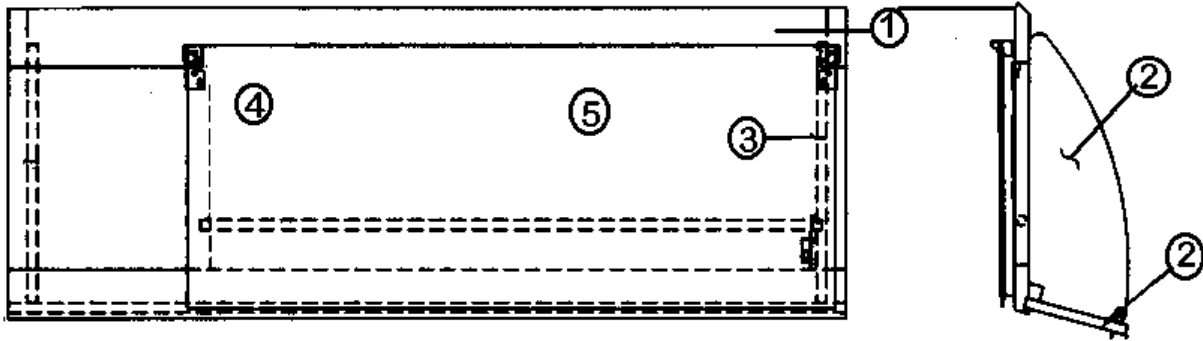

2014 CLASSIC TRAILER

FURNITURE, BATH

Medicine Cabinet Upper, 31'

964301-04	Upper Medicine Cabinet, 31'
1. 964299-013	Face frame, upper, Hickory
2. 801258-003	Panel, 1/2" G2S, Hickory
3. 382126	Lid Stay, Chrome
4. 385935-01	Hinge, pivot, zinc plated
5. 372203-04	Mirror, polished edges - 36.00" X 14.00"
380024	Support, friction - LH