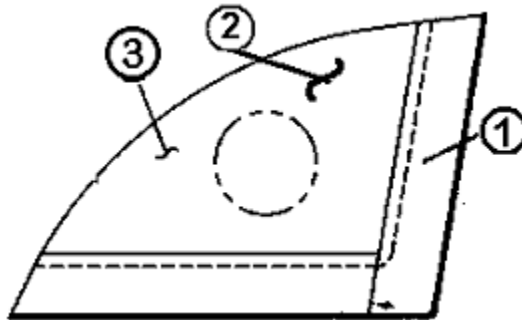

- 963828-02 Roof Locker RH End cap Assembly, 27FB
- 963828-03 Roof Locker LH End cap Assembly, 30', 31'
1. 963829-023 LH Frame, Hickory
1. 963829-013 RH Frame, Hickory
2. 801260-003 Panel .156"G1S Hickory/Raw
3. 700414 3/8" foam

* For Ultra leather units inserts are covered with fabric number 703875 – Fanelli 835 Pecan.