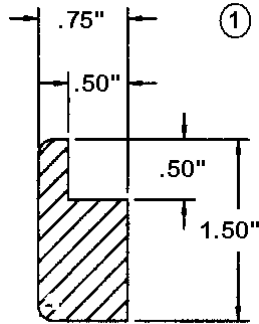

2014 CLASSIC TRAILER

FURNITURE, BATH

Bath Panel Stiles, 30'

1. 800815-023 Stile, Aft Bath Panel, Hickory
2. 963664-003 Stile Aft Bath, Hickory