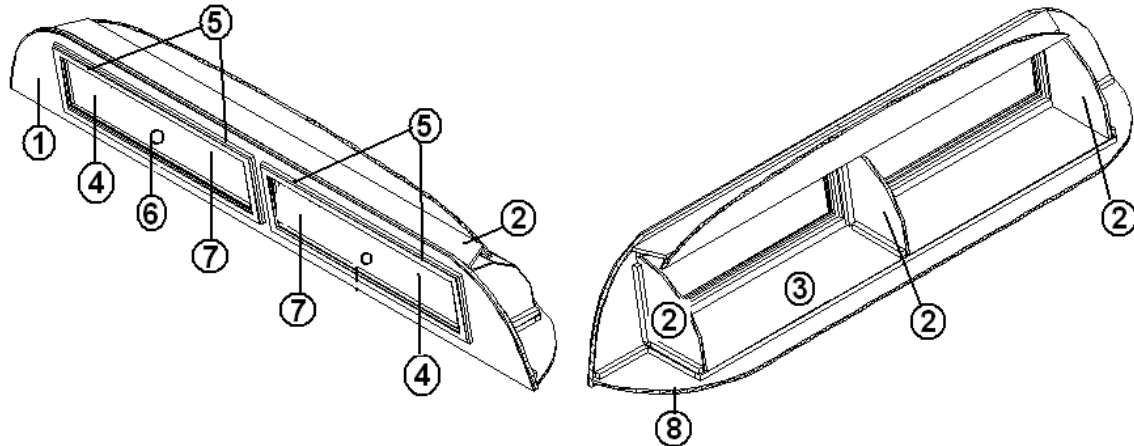

2014 CLASSIC TRAILER

FURNITURE, BEDROOM

Roof Locker, Front End, 27' Front Bed

966729	Roof locker, front
1. 963498-003	Face frame, roof locker, front
2. 801258-003	Paneling, 1/2" Hickory/Hickory
3. 801260-003	Paneling, 5/32" Hickory/Raw
4. 800597-853	Door, 10.5" X 32.50"
5. 381999	Hinge, orb
6. 382002	Pull, cabinet door, 3" center, orb
7. 381147	Support, spring loaded door
8. 702482-03	Headliner - Spectra Opal x textured