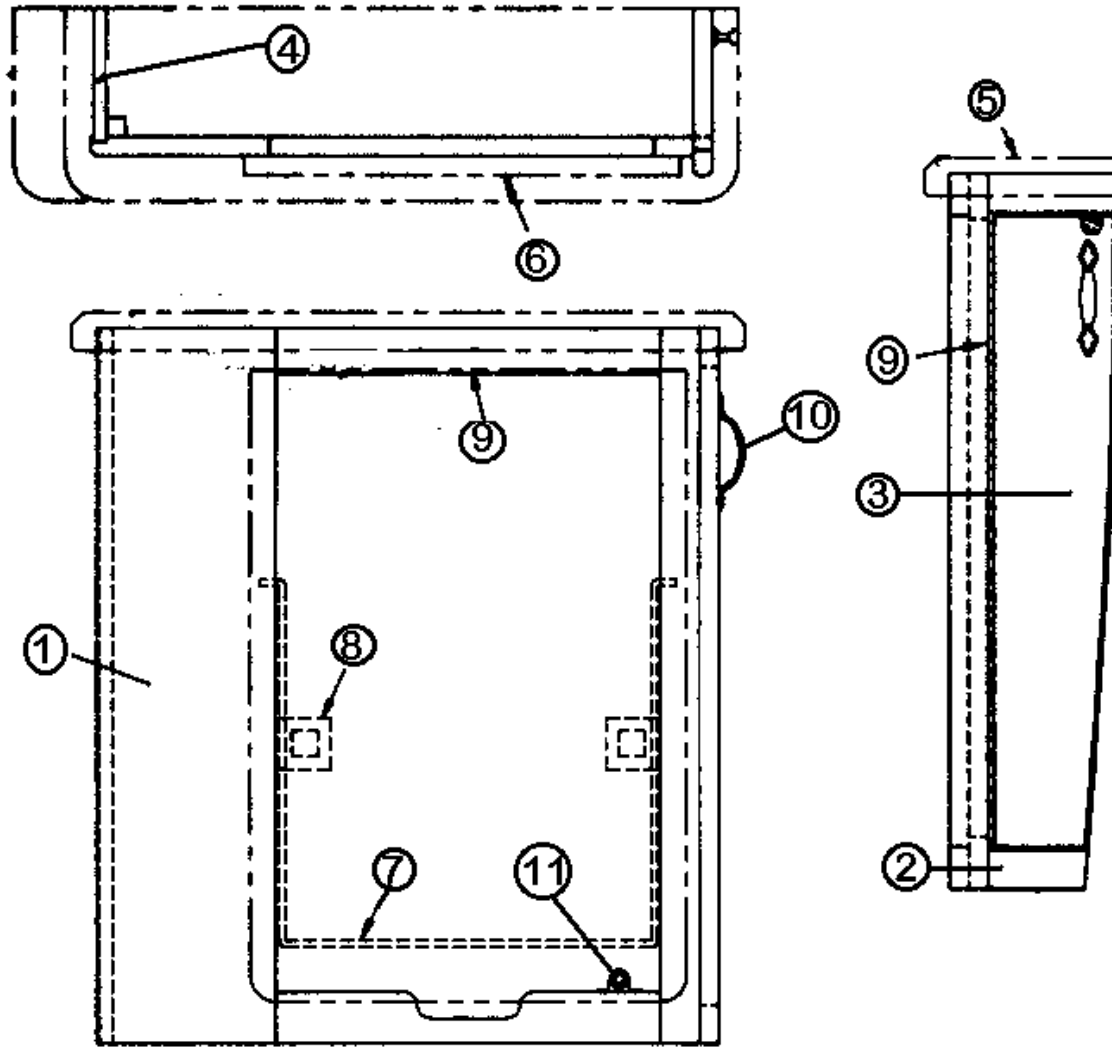

2014 CLASSIC TRAILER

FURNITURE, LOUNGE

Writing Table/Chair Storage, 31' D, 30'

See next page for P/N