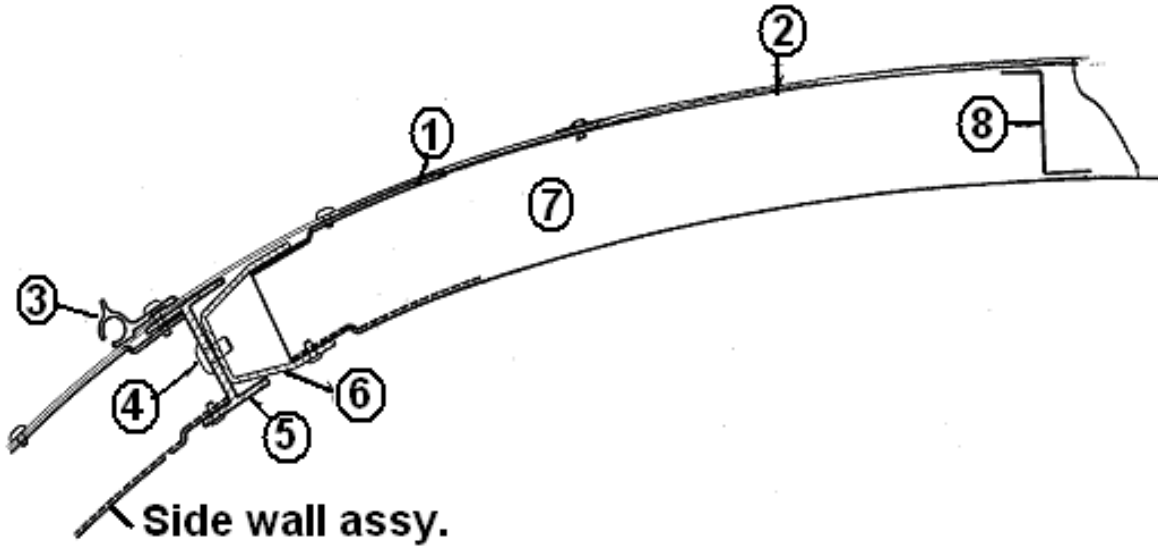

2014 CLASSIC TRAILER

EXTERIOR SHELL

Roof

1. 114669-307	Aluminum, white, .032" x 12.69" x 307"
2. 114489-262	Aluminum, white, .032 x 60 x 262"
2. 114489-198	Aluminum, sheet, white,.032 x 60 x 198"
3. 114290-01	Extrusion, awning/drip rail, 197.25"
3. 114290-02	Extrusion, awning/drip rail, 261"
3. 114290-03	Extrusion, awning/drip rail, 307"
4. 330139-01	Rivet, Magnalok, SS 1/4"
5. 104707-01	Extrusion,"I" beam, 303"
5. 104707-06	Extrusion,"I" beam, 258"
6. 114987-02	Extrusion, roof corner, 30' & 31'
6. 114987-01	Extrusion, roof corner, 194", 27'
7. 114668	Roof bow
8. 104408	Extrusion, Z bar, horizontal
104948	Air deflector, A/C-Refer vent
325000-03	Rivet, anodized white 1/8" X 1/4"
101828	Extrusion, aluminum window stiffener