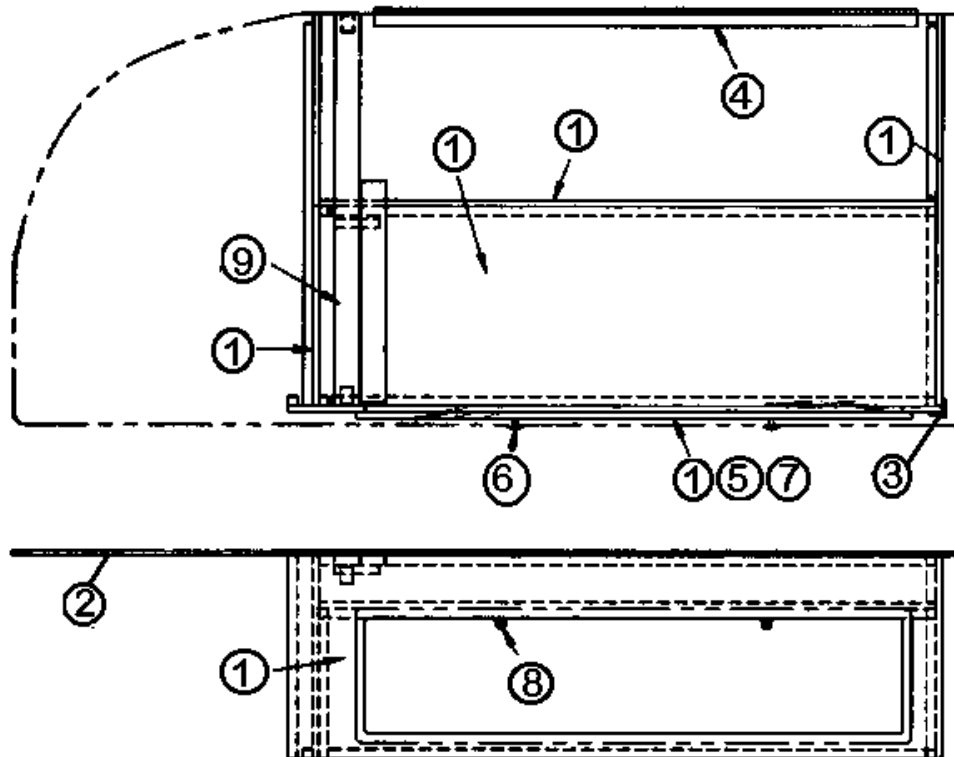

2014 CLASSIC TRAILER

FURNITURE, BEDROOM

Bed, Twin, Roadside, 31', 30'

962227-11	Twin Bed, RS
1. 801258-003	Panel, 1/2" G1S, Hickory
2. 800507-03	Luan, 3/8"
3. 800575-013	Molding, corner, Hickory
4. 380203-01	Piano hinge, 1/8" pin, clr
5. 381999	Hinge, Orb
6. 382002	Cabinet door pull, Orb, 3" center
7. 365250-003	Edgebanding, -5/8", Hickory
8. 381228-01	Catch, grabber door
9. 114813	Alum. Angle 1.00 X 1.50
998101-01	Bed-end, C.B.twin, fabric covered
115209-02	Diamond Plate 30" x 74"