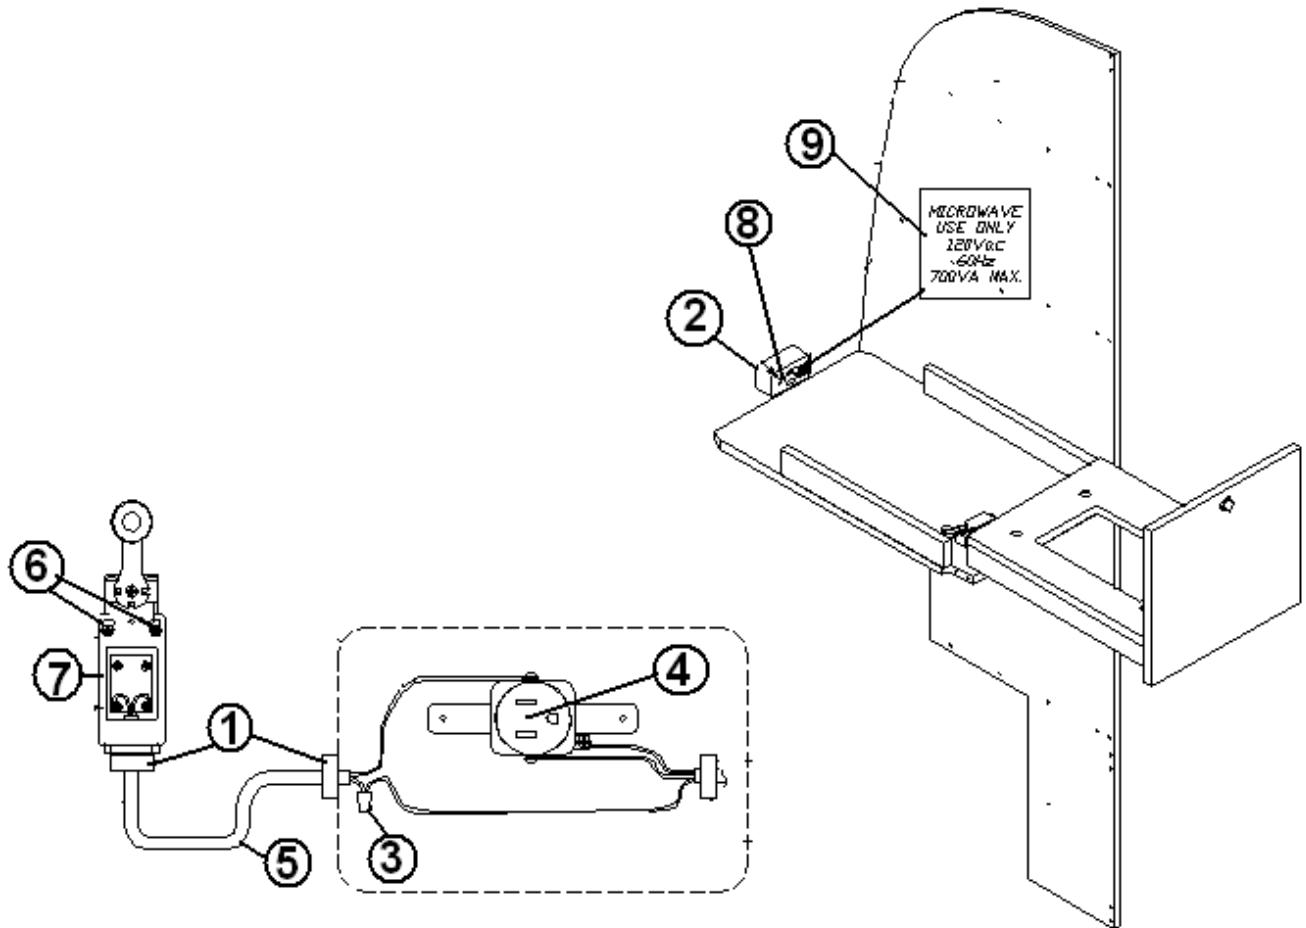

2014 CLASSIC TRAILER

ELECTRICAL, 110 VOLT

Microwave Switch

1. 500013-01	Clamp, Romex, 3/8" metal
2. 511283	Box, handy, 2" X 4", metal
3. 500050	Scotch lock, yellow
4. 512369	Receptacle, 15A, single, white
5. 512222	Wire, SJ 14/3, rubber covered, black
6. 320116-08	Screw, black
7. 512221	Switch, lever, 300V 10AMP
8. 512370	Wall plate, 1 gang
9. 386230	Label, microwave, 120VAC 60HZ 70