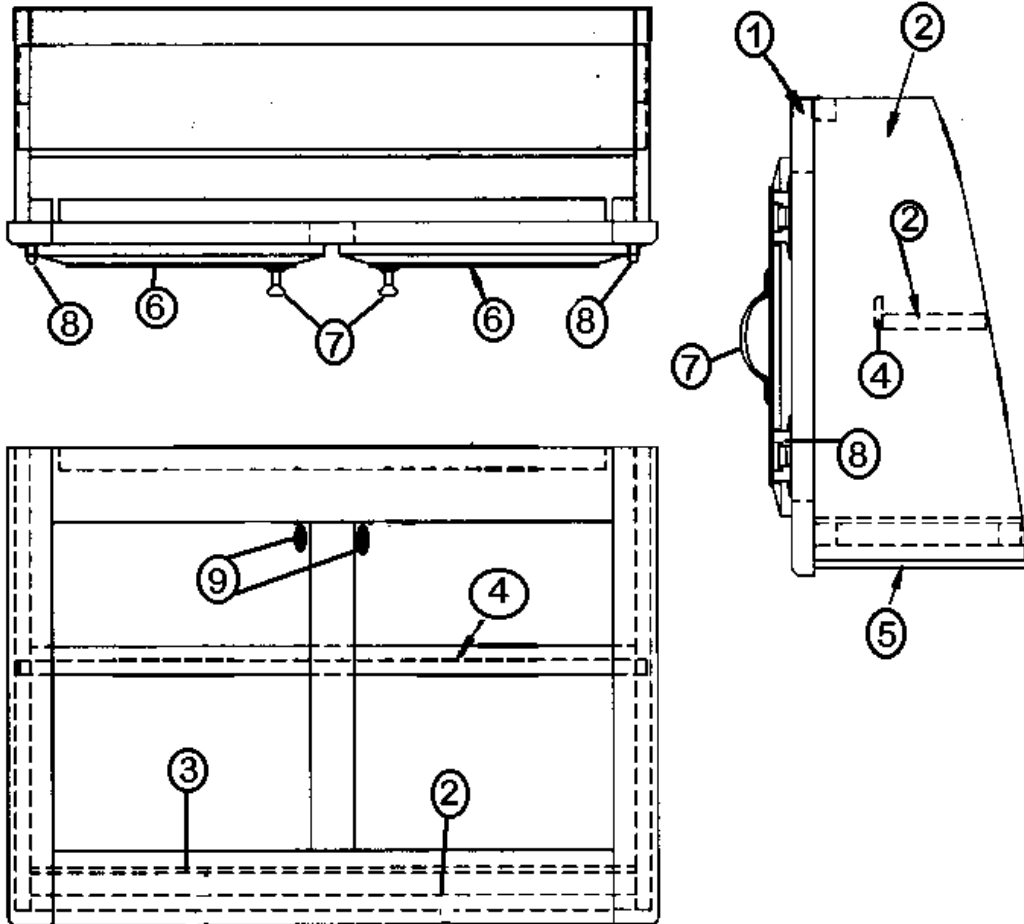

## FURNITURE, GALLEY

Spice Cabinet, 31', 30'

- |               |                                     |
|---------------|-------------------------------------|
| 962225-06     | Spice cabinet assembly              |
| 1. 962224-013 | Face frame, spice cabinet           |
| 2. 801258-003 | Panel, 1/2", Hickory/Hickory        |
| 3. 801260-003 | Panel, 5/32", Hickory/Raw 4' X 8'   |
| 4. 800573-013 | Molding, edge - 3/32" X 80" Hickory |
| 5. 800572-013 | Molding, panel 23/32" X 80" Hickory |
| 6. 800599-593 | Drawer face, 9.75" X 12.00" Hickory |
| 7. 382002     | Cabinet door pull, Orb, 3" center   |
| 8. 381999     | Hinge, Orb                          |
| 9. 381228-01  | Catch, grabber door                 |