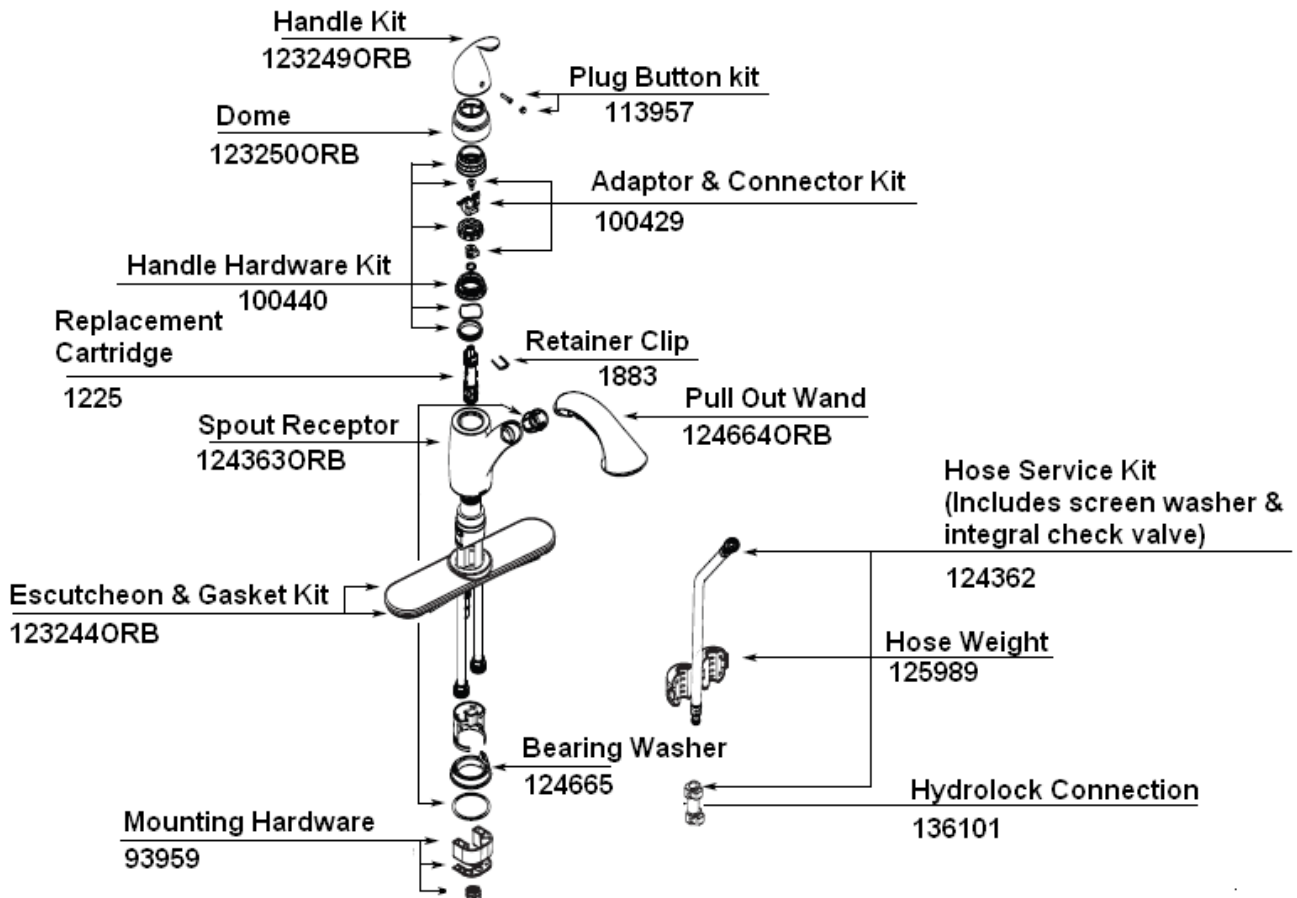

2014 CLASSIC TRAILER

PLUMBING, FAUCETS

Faucet, Galley, Moen
Model 7545ORB
Moen Parts & Warranty
1-800 BUY MOEN

602224   Faucet w/pull out spray, galley, Moen
602137   Valve, shut off, water purifier