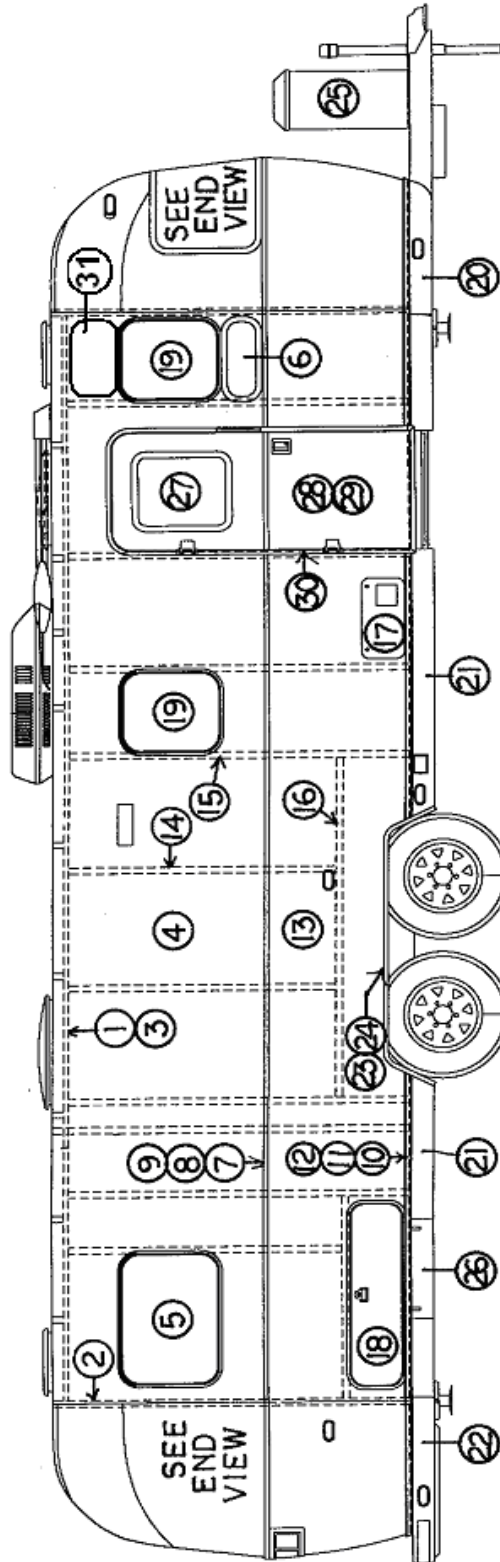

2014 CLASSIC TRAILER

EXTERIOR SHELL

Wall, Curbside, 30'

See next page for P/N