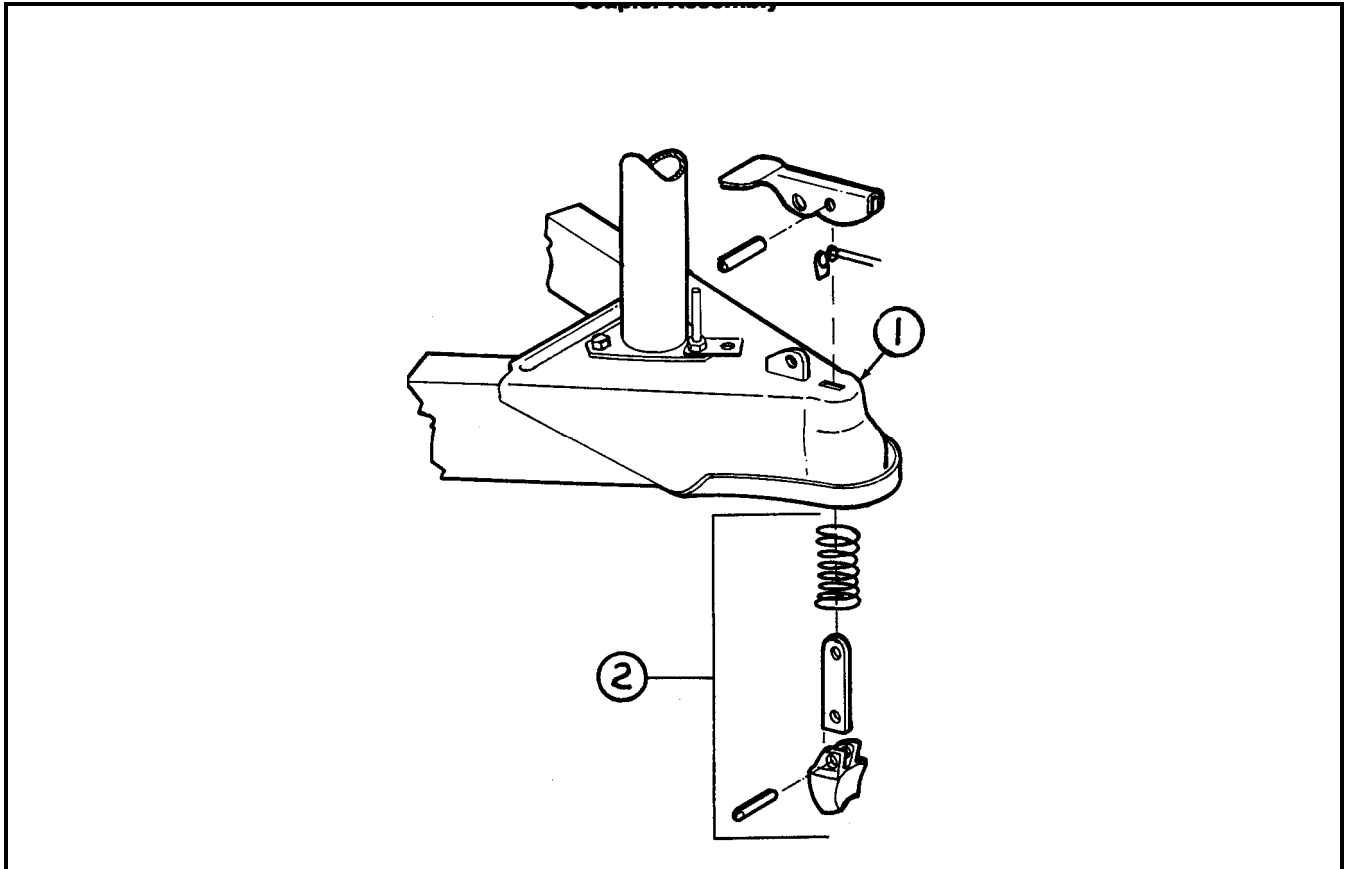

2014 CLASSIC TRAILER

CHASSIS

A-Frame/Coupler

1. 680343-01 Coupler assembly, 2 5/16"
2. 680345 Repair kit, 2 5/16" coupler
3. 915256 A-frame complete
4. 453620 Covers, A-frame, stainless steel
5. 400945 5/16 clevis, safety hook

6. 400042 Coupler, 10,000#, Marvel

Breakaway Switch

1. 0300027 Break away switch, Bargman
2. 400407 Bracket, breakaway switch