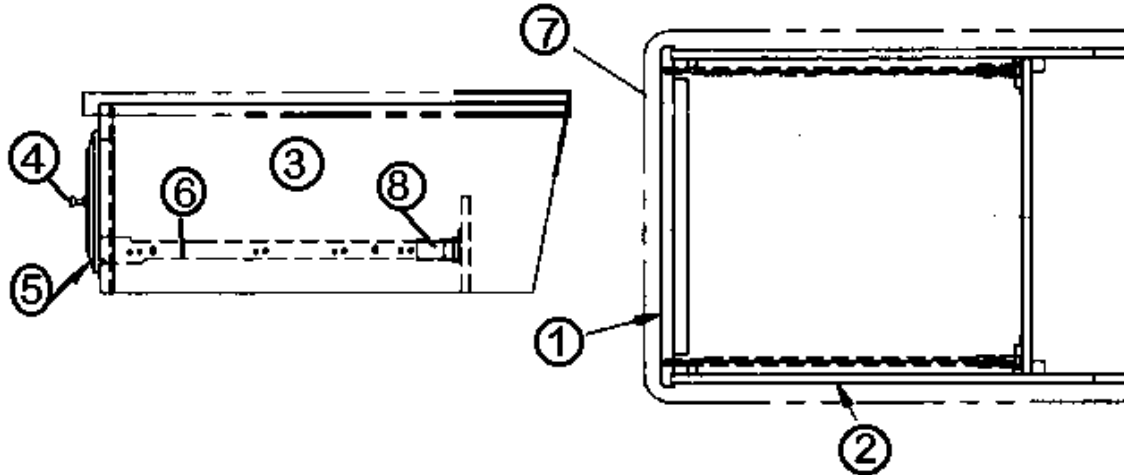

2014 CLASSIC TRAILER

FURNITURE, BEDROOM

Nightstand, Center, All Twin Bed Units

965209-04	Center Nightstand Assembly
1. 965210-003	Face frame, Hickory
2. 801258-003	Panel, 1/2' G2S, Hickory
3. 964907-13	Drawer box, 15.00 X 18.00 X 6.00
4. 382002	Cabinet door pull, Orb, 3" center
5. 800599-463	Drawer face, 8.00 X 17.25", Hickory
6. 381526-04	Drawer slide - 950 RV 18"
7. 601904-01	Top, nightstand, Sandstone
8. 381526-06	Adjustable rear bracket
381415	Slide, drawer, Delta, travel lock