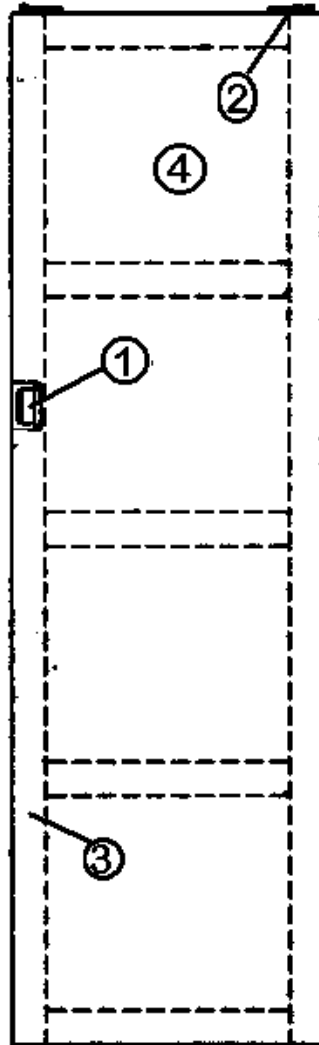

2014 CLASSIC TRAILER

FURNITURE, BATH

Bath Sliding Door, Forward, 31', 30'

	966120-01	Bath Sliding Door Assembly
1.	201427	Finger pull, light brown
2.	200009	Sliding door guide
3.	365268-04	Edgebanding-1.25"X .055"
4.	801260-003	Panel 5/32" G1S, Hickory
	381443-01	Sliding door set #71-222-5'
	963296-013	Header, slider door long, Hickory
	963297-013	Header, slider door short
	381100	Sliding door guide