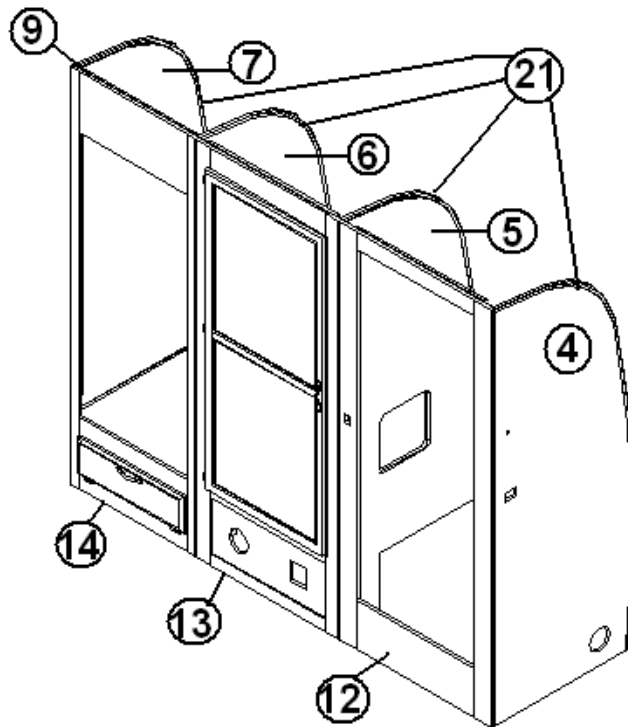

2014 CLASSIC TRAILER

FURNITURE, BATH

Bath Module, 27' Front Bed

See next page for P/N

2014 CLASSIC TRAILER

FURNITURE, BATH

Bath Module, 27' Front Bed

1.	801671-07	Panel, forward pantry
2.	801671-06	Panel, aft lavy
3.	801671-05	Panel, forward lavy
4.	801671-01	Panel, forward shower, Double bedroom
4.	801671-09	Panel, forward shower, Twin bedroom
5.	801671-02	Panel, aft shower
6.	801671-03	Panel, forward refer
7.	801671-04	Panel, aft refer
8.	801831-003	Panel, Hickory/Crackle Cream .5" X 4' X 8'
8.	801258-003	Paneling, 1/2" Hickory
10.	966777	Bath door - 24" X 71"
11.	966708	Lavy assembly
12.	966720	Shower face assembly
13.	966722	Wardrobe, RS, hanging
14.	966726	Refer cabinet assembly
15.	801172-08	Molding, corner, Crackle Cream
16.	382005	Track, formed, foldette door, 20"
17.	381890-02	Track, straight, foldette
11.	702681-08	Foldette door, beige, 60"X 73"
12.	801665-003	"L" door jamb molding
13.	801172-08	Molding, quarter round
14.	203138-01	Extrusion, plastic, 1/2", white
	203081-02	Shower stall, 2 PC.
	703911-03	Shower door, Bronze
	961916	Shower stand assembly