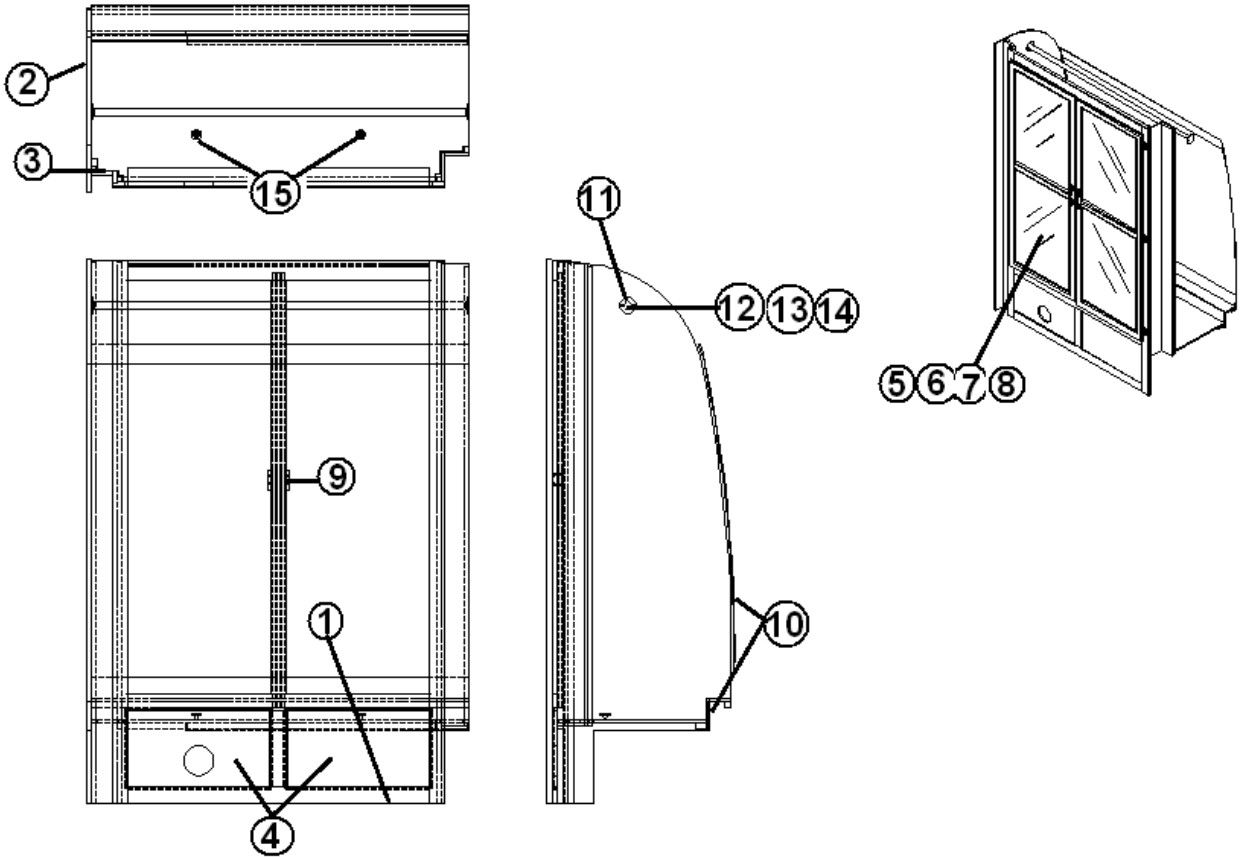

2014 CLASSIC TRAILER

FURNITURE, BATH

Wardrobe, 31'

Parts Listed on Next Page

2014 CLASSIC TRAILER

FURNITURE, BATH

Wardrobe, 31'

	968046	Wardrobe Assy., 31' Classic
1.	968047-003	Face Frame , Wardrobe, Hickory
2.	964306-02	Panel, Forward Wardrobe
3.	801258-003	Panel, Hickory/Hickory
4.	801259-003	Panel, .5" Hickory/Raw
5.	800557-103	Door Frame, 22" x 60" Hickory
6.	371262-04	Mirror, Safety, 19.00" x 28.00"
7.	381999	Hinge, ORB
8.	382002	Pull, Cabinet Door 3" Center ORB
9.	381228	Catch, Grabber Door C3-810
10.	800397-01	Cedar Planked 5/32"
11.	380045	Tubing, 3/4" Elec. Metallic
12.	380046	Flange, Chrome
13.	200975-04	Conduit, Flexible Black Plastic
14.	381298	Support, Clothes Rod
15.	382003	Knob, 1.38" ORB