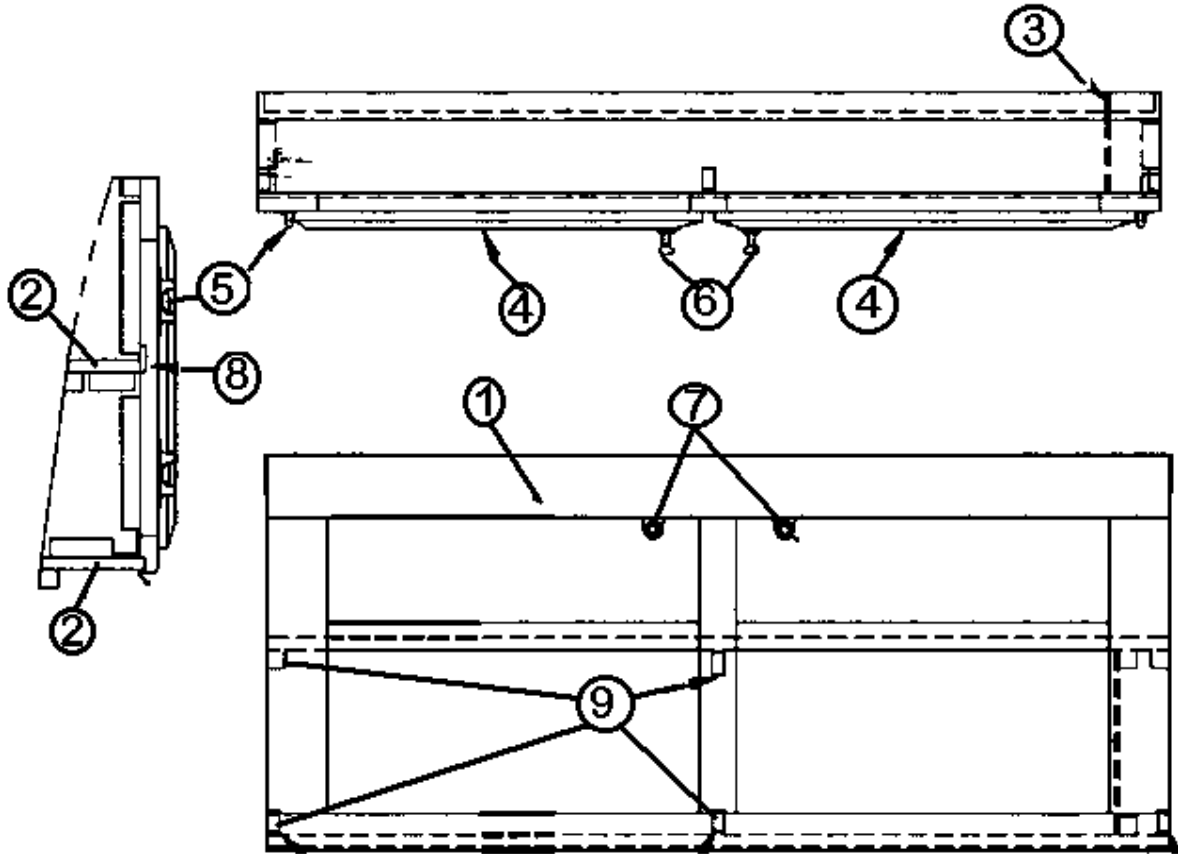

2014 CLASSIC TRAILER

FURNITURE, BATH

Medicine Cabinet, Lower, 30'

961899-05	Medicine Cabinet, Lower
1. 961897-013	Face frame, medicine cabinet, lower, Hickory
2. 801258-003	Panel, 1/2" G2S, Hickory
3. 800025-01	Pine, 3/4" X 3/4", Stained
4. 800599-573	Drawer face 17.25 X 13.00, Hickory
5. 381999	Hinge, Orb
6. 382002	Cabinet door pull, Orb, 3" center
7. 381228-01	Catch, grabber door
8. 800573-013	Molding, 1 X 3/32 X 80, Hickory
9. 380041	Brace, 1IN Stanley, corner