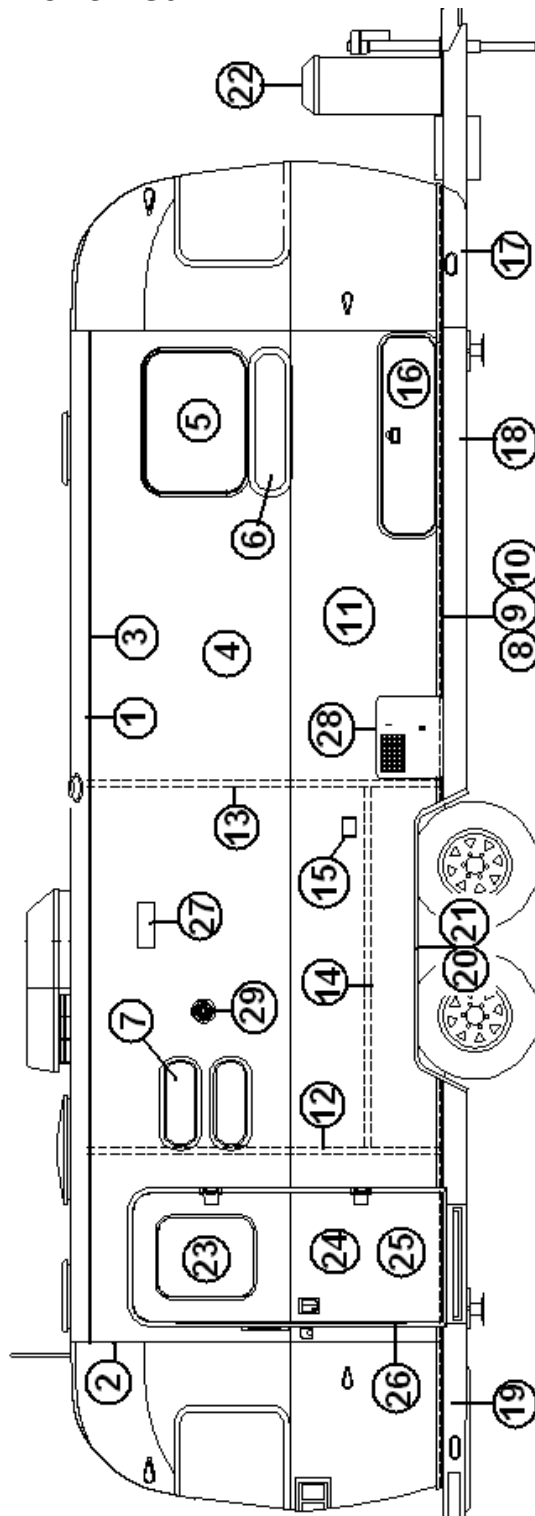

2014 CLASSIC TRAILER

EXTERIOR SHELL

Wall, Curbside, 27' Front Bed

See next page for P/N