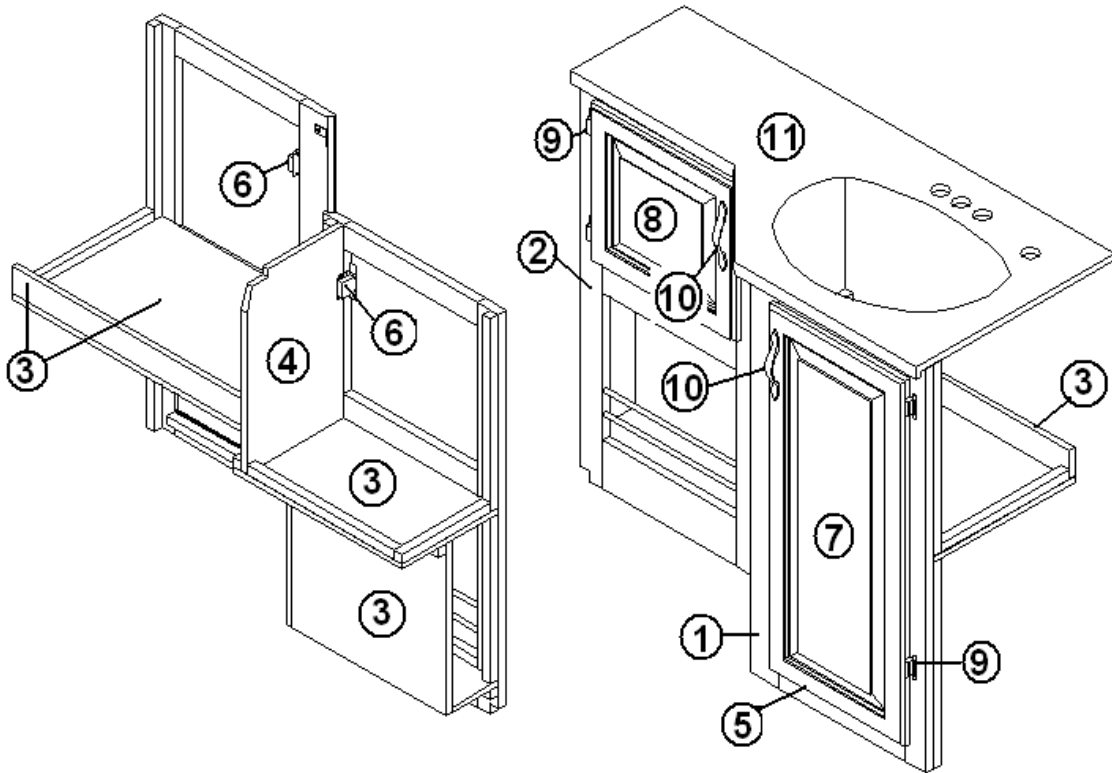

2014 CLASSIC TRAILER

FURNITURE, BATH

Lavatory, 27' Front Bed

1. 966708 Lavy assembly, 27'
1. 966706-003 Face frame, lavatory, aft
  2. 966707-003 Face frame, lavatory, forward
  3. 801259-003 Paneling, 1/2", Hickory/raw
  4. 801258-003 Paneling 1/2", Hickory / Hickory
  5. 380458 Hinge, piano, copper
  6. 381228-01 Catch, grabber door
  7. 800597-943 Door, raised panel, 13" X 30.25"
  8. 800597-903 Door, raised panel, 13.81" X 13.00"
  9. 381999 Hinge, orb
  10. 382002 Pull, cabinet door, 3" center, orb
  11. 602114 Top, lavy
- 195329-202 Hemisphere, clear bump-on 190 M