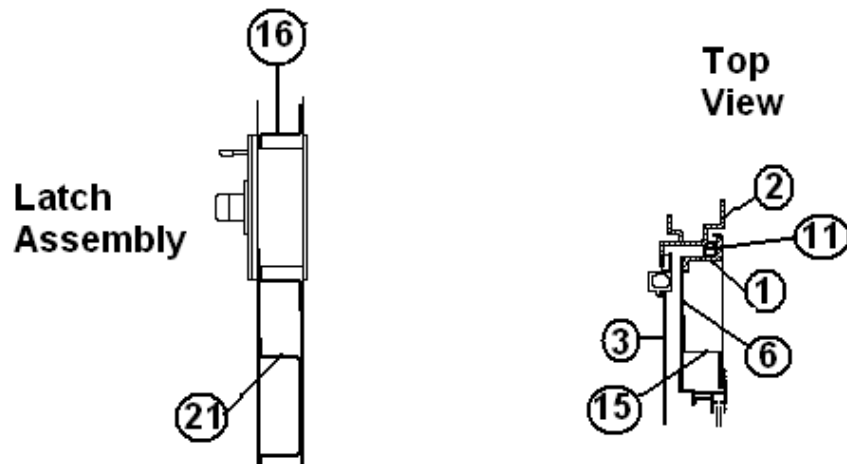

2014 CLASSIC TRAILER

DOORS, EXTERIOR

Main Door, RH Hinge

See next page for P/N