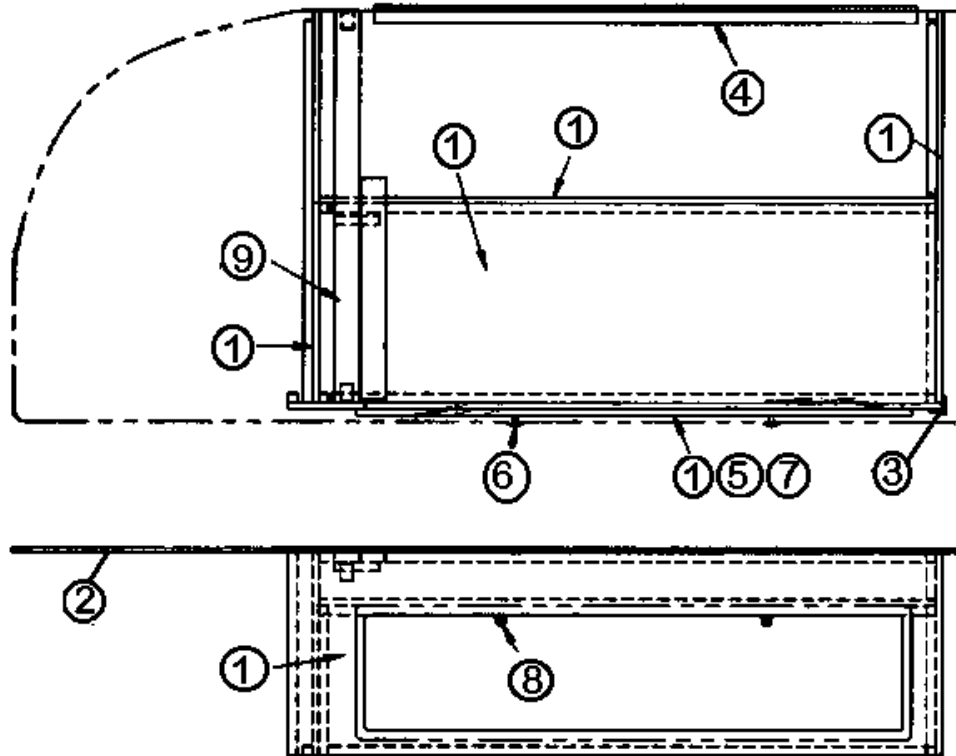

2014 CLASSIC TRAILER

FURNITURE, BEDROOM

Bed, Twin, CS, 31', 30'

962227-12	Twin Bed, CS
1. 801260-003	Panel, 1/2" G1S, Hickory
2. 800507-03	Luan, 3/8"
3. 800575-013	Molding, corner, Hickory
4. 380203-01	Piano hinge, 1/8" pin clr.
5. 381999	Hinge, Orb
6. 382002	Cabinet door pull, Orb, 3" center
7. 365250-003	Edgebanding, 5/8", Hickory
8. 381228-01	Catch, grabber door
9. 114813	Alum. Angle 1.00 X 1.50
998101-01	Bed - end, C.B. twin, fabric covered
115209-02	Diamond plate, 30" x 74"