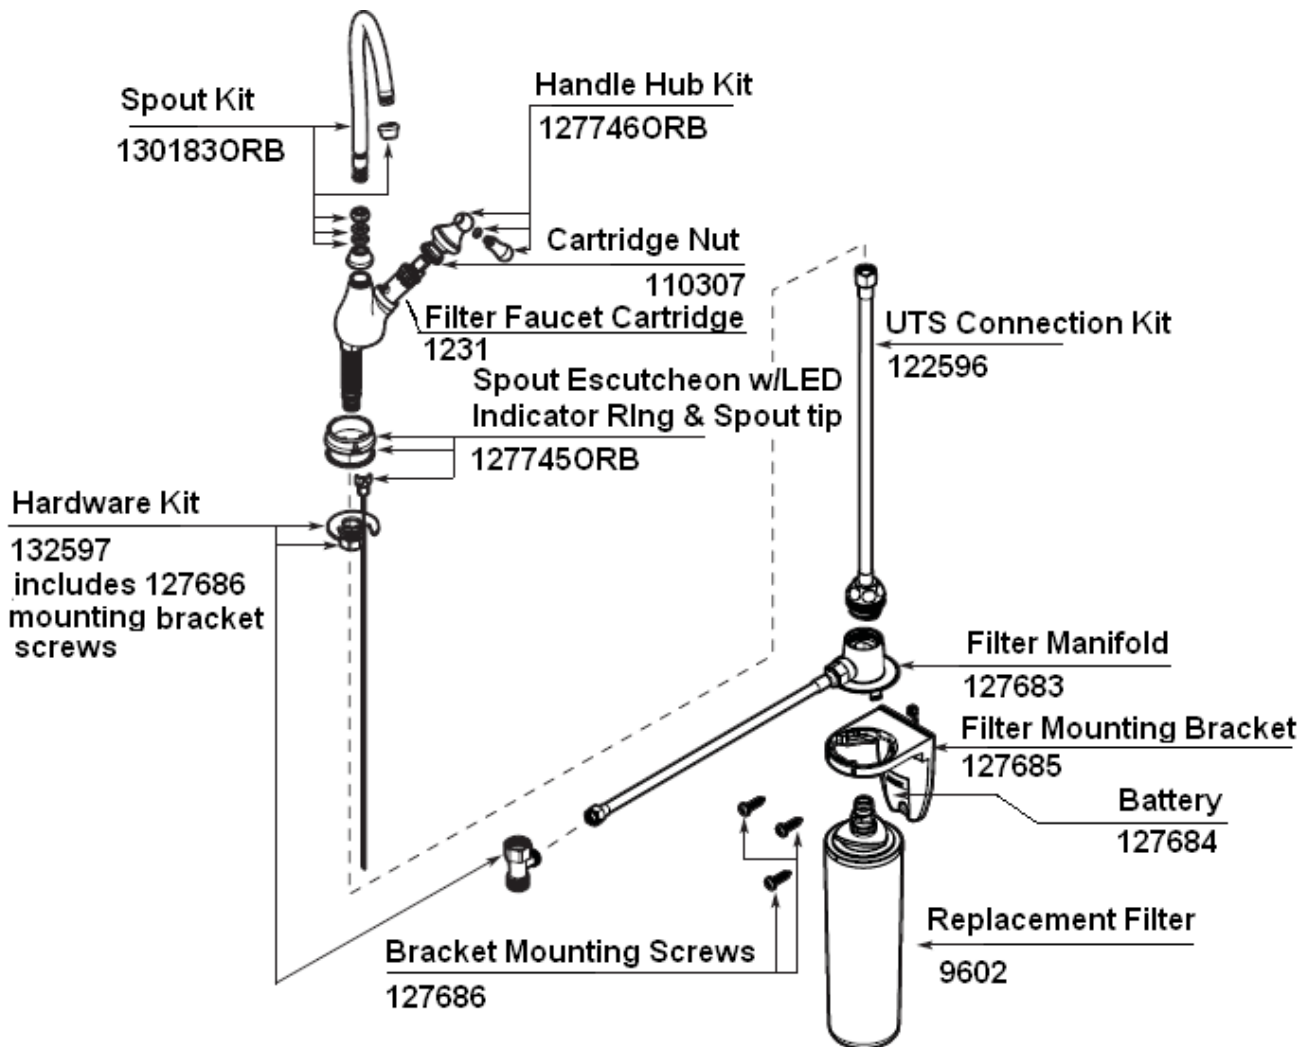

2014 CLASSIC TRAILER

PLUMBING, FAUCETS

Faucet, Drinking, Galley, Moen
Model 77200ORB
Moen Parts & Warranty
1-800 BUY MOEN

602225 Drinking faucet w/water filter, Moen
602137 Shut off valve, Water Purifier
602225-100 Replacement Filter #9602