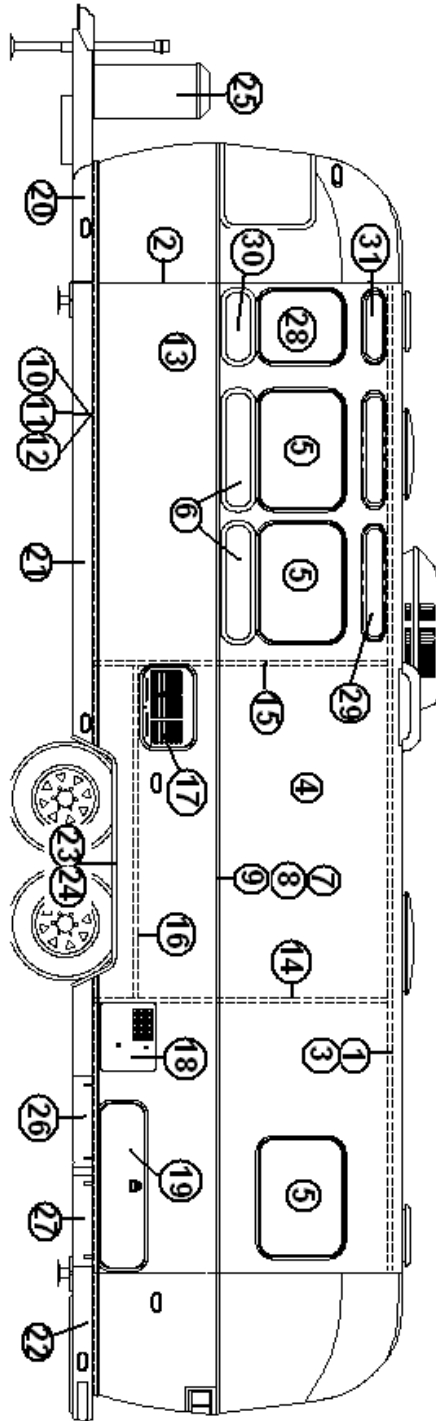

2014 CLASSIC TRAILER

EXTERIOR SHELL

Wall. Roadside, 31' W/Dinette

See next page for P/N