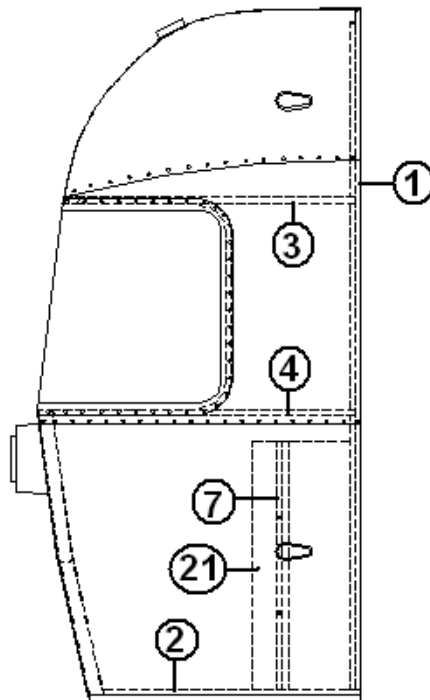

2014 CLASSIC TRAILER

EXTERIOR SHELL

Aft End, 27' Front Bed

See next page for P/N