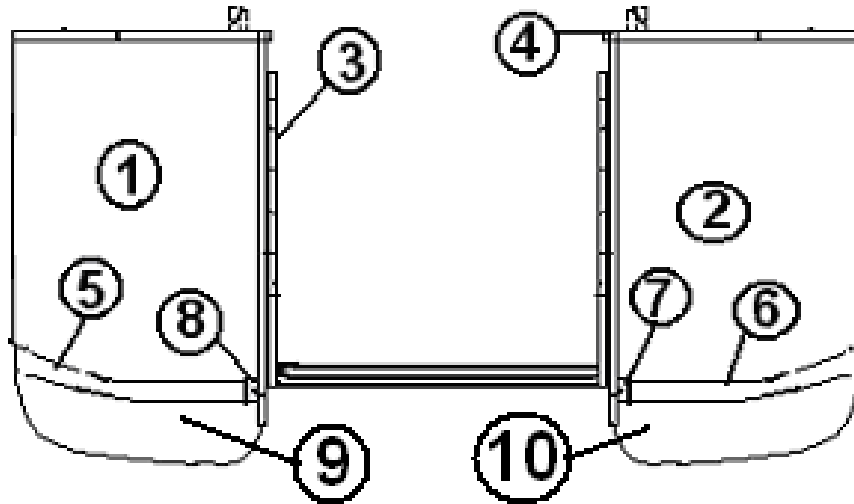

2014 CLASSIC TRAILER

HARDWARE

Wrap Protector

966273-100	Wrap Protector, complete set
1. 966272	Wrap Protector, CS
2. 966273	Wrap Protector, RS
3. 381605-03	Hinge, stainless, wrap protector, 25" long
4. 100742-01	Extrusion, mirror/wrap trim protector
5. 115546	Extrusion, rub rail
6. 201763-01	Insert, rub rail, chrome
7. 114465-01	Casting, closeout, rubrail, RH
8. 114465-02	Casting, closeout, rubrail LH
9. 200542-01	Wrap, underbelly, front RS, Haircell
10. 200543-01	Wrap, underbelly, front CS, Haircell
101401	Extrusion, door latch housing/stone
345417	Nut acorn, hex, locking SS 1/4-
345376	Nut, hex HD 1/4-20 SS
345336-07	Cap screw hex HD 1/4-20 hex .75"
114819	Wrap protector hold back, 2.75"
114819-02	Wrap protector hold back, 2.00"
114819-03	Wrap protector hold back, 5.00"
500096	Reflector, amber