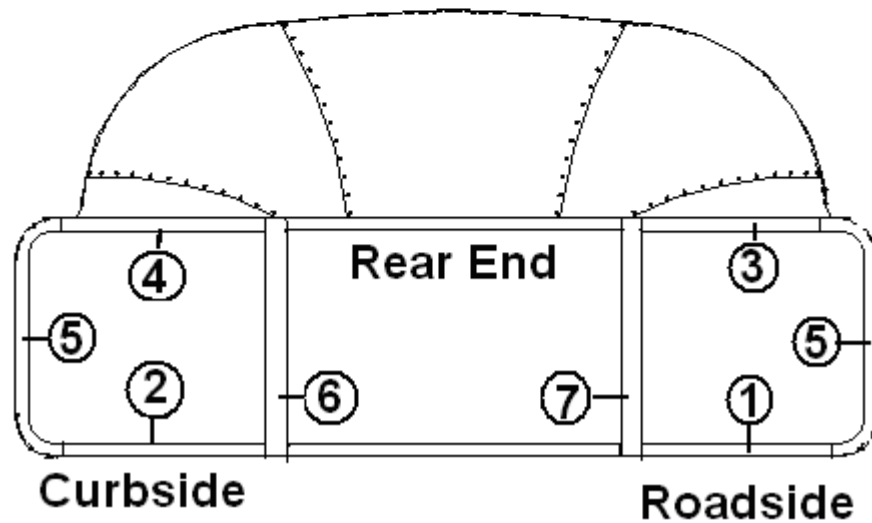

2014 CLASSIC TRAILER

DOORS/WINDOWS/AWNINGS

Panoramic Window Trim

1. 201579-01	Trim ring, lower white
2. 201580-01	Trim ring, lower white
3. 201581-03	Trim ring, upper white
4. 201581-04	Trim ring, upper white
5. 201578-01	End cap, trim ring, white
6. 110900-01	Trim, formed, white, RH
7. 110900-02	Trim, formed, white, LH
203225	Trim-lok, white .75"