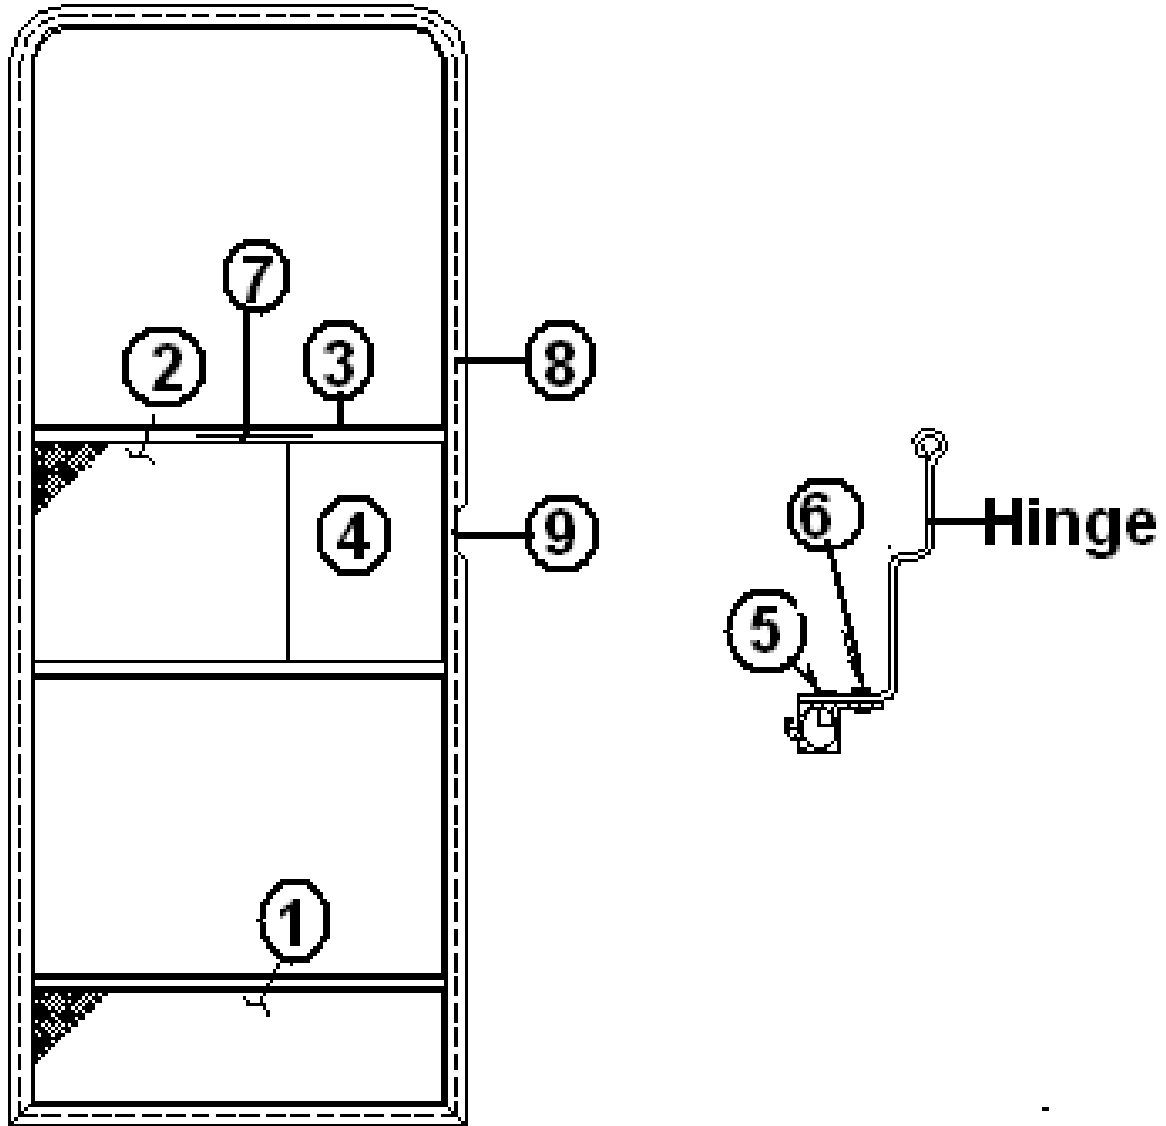

2014 CLASSIC TRAILER

DOORS/WINDOWS/AWNING

Screen Door

See next page for P/N