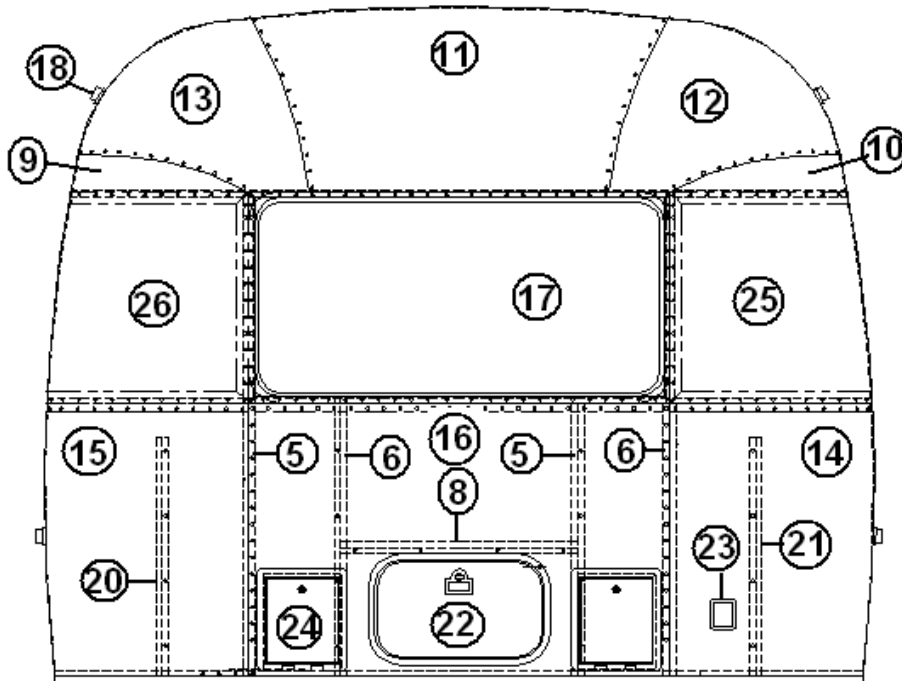

2014 CLASSIC TRAILER

EXTERIOR SHELL

Front End, 27' Front Bed

See next page for P/N