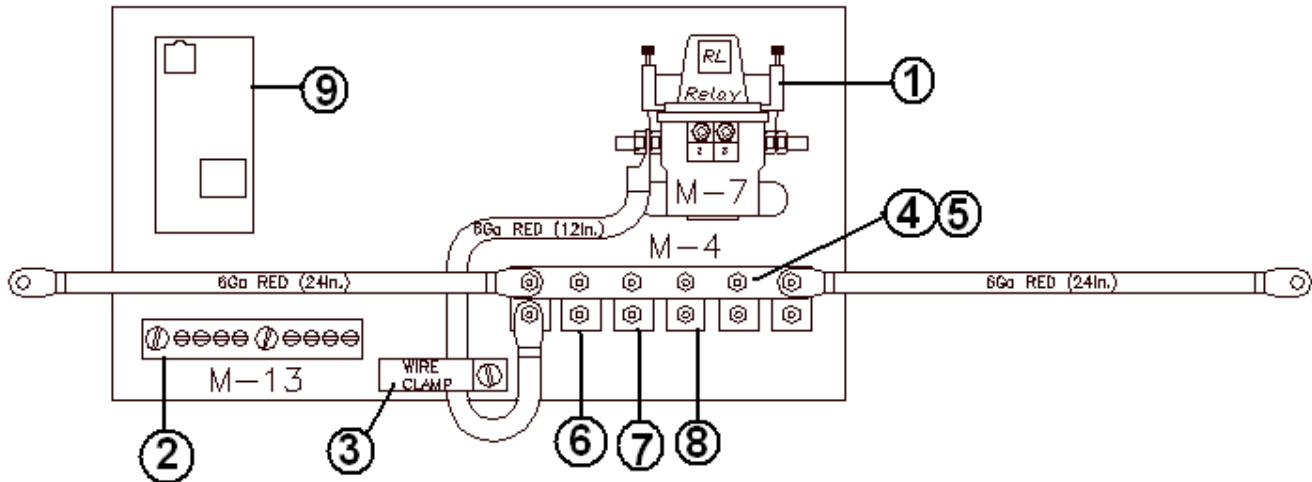

2014 CLASSIC TRAILER

ELECTRICAL, 110 VOLT

Converter/Electronic Kill Breaker Panel, 27' Front Bed

1. 511655-02	BDO Relay 100 AMP 12VOLT
1. 511655-01	Switch bezel, silver/black
1. 511655-05	Cable, BDO/1 30'
2. 510743	Ground bar, 3-1/2" long
3. 340093-06	Clip, "J" vinyl coated, 3/4"
4. 510948-12	Bar BUSS circuit breaker conn.
5. 510946-06	Bracket, 6PO, breaker, 12V, #8536-2
6. 510947-50	Breaker, 12V DC, type II, #12V50
7. 510947-20	Breaker, 12V DC, type II, #12V20
8. 510947-30	Breaker, 12V DC, type II, #12V30
9. 511846	Kit, charger controller, solar panel
511654-03	Power center, Magnatek w/transfer auto switch
511023	Tester, circuit analyzer (loose item)

Generator Prep Components

510562	Switch, generator
	Auto transfer switch, 34', 31', 30' (34'OUT)
385062	Decal 110-125 Voltage AC
512401-02	Power inlet, 30A, 125V, male