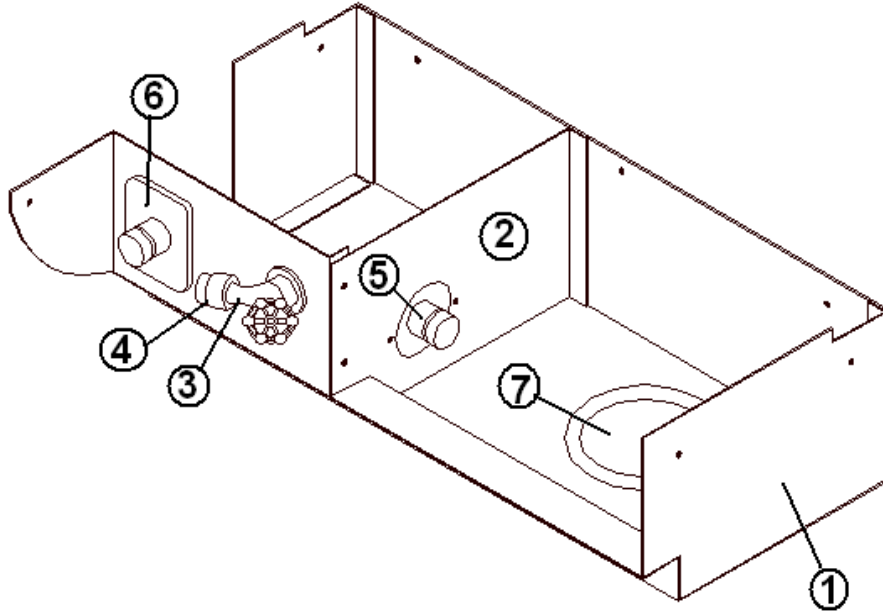

2014 CLASSIC TRAILER

CHASSIS

Underbelly Utility Compartment, All

1. 915099-01	Assembly, utility compartment, LH
1. 915099-02	Assembly, utility compartment, RH
2. 452795-01	Panel – interior utility compartment LH
2. 452795-02	Panel – interior utility compartment RH
3. 601467	Sillcock, 1/2", female w/ wheel
4. 601469	Vacuum breaker, 3/4" garden hose
5. 601786	City water fill
6. 601786	City water fill
7. 381435	Hatch – access cover, 4", white
601565	Hose, water, 12" w/fittings