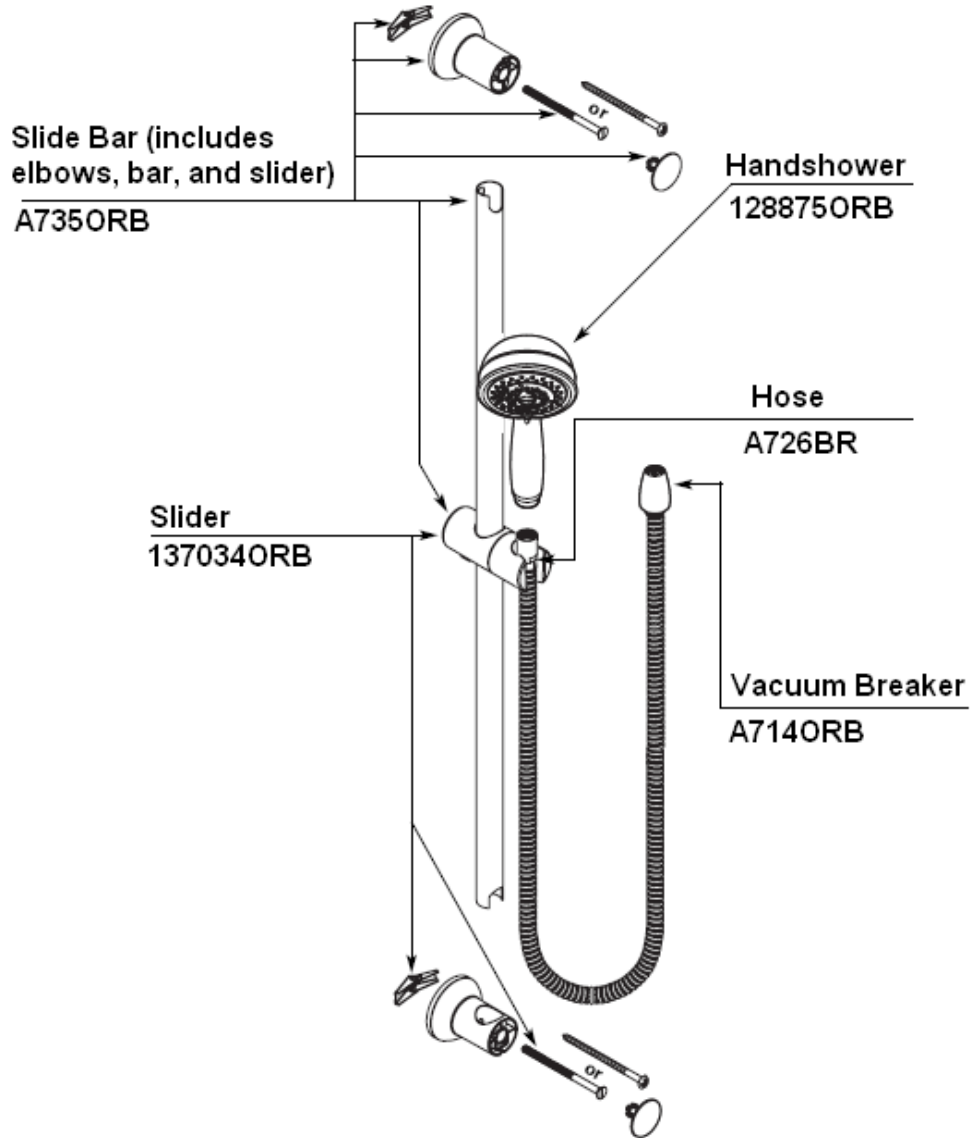

2014 CLASSIC TRAILER

PLUMBING, FAUCETS

Faucet, Shower, Handheld w/Slide Bar, Moen
Model 3867ORB
Moen Parts & Warranty
1-800 BUY MOEN

602229	Shower, Handheld w/Slide Bar, Moen
602228	Shower valve trim kit
602230	Elbow, water supply, accent drop
602119	Drain, Pop Up
601831	Valve, 4 port, Posi-Temp
601592-04	Hose guide, shower, hardware, CSA