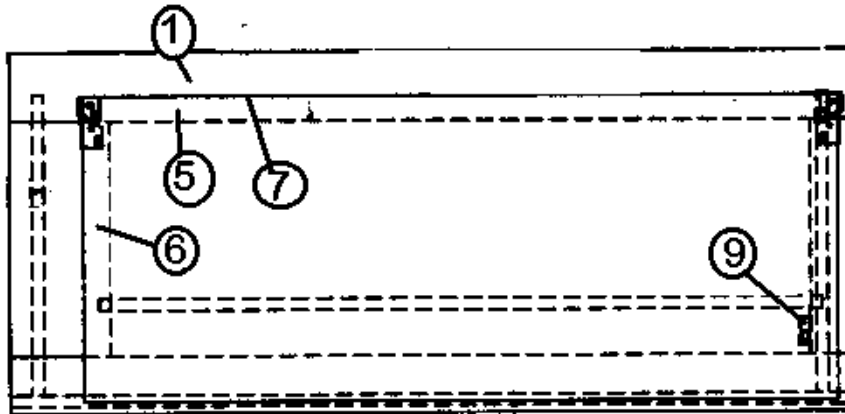

2014 CLASSIC TRAILER

FURNITURE, BATH

Medicine Cabinet, Upper, 30'

963753-03	Medicine cabinet assembly, upper
1. 962170-013	Face frame, medicine cabinet upper, Hickory
2. 801258-003	Panel 1/2" G2S, Hickory
3. 382159	Hinge, Pivot, Nickel
4. 372203-04	Mirror, polished edges - 36.00" X 14.00"
5. 801258-003	Panel 1/2" G2S, Hickory
6. 380024	Support, friction, LH
7. 365268-04	Edge band 5/8"
8. 385940-02	Mirror pull, chrome
9. 382126	Lid Stay, chrome
380203-01	Piano hinge