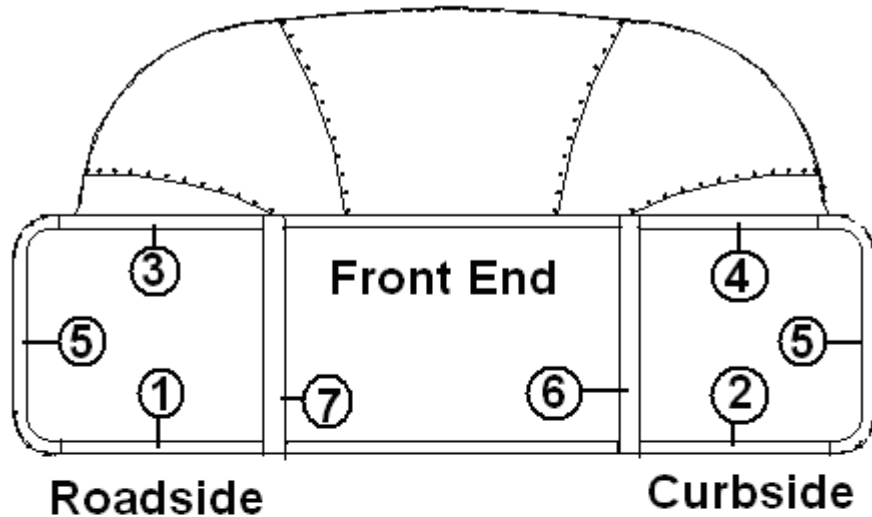

2014 CLASSIC TRAILER

DOORS/WINDOWS/AWNINGS

Panoramic Window Trim

1. 201579-01	Trim ring, lower white
2. 201580-01	Trim ring, lower white
3. 201581-03	Trim ring, upper white
4. 201581-04	Trim ring, upper white
5. 201578-01	End cap, trim ring, white
6. 110900-01	Trim, formed, white, RH
7. 110900-02	Trim, formed, white, LH
203225	Trim-lok, white .75"