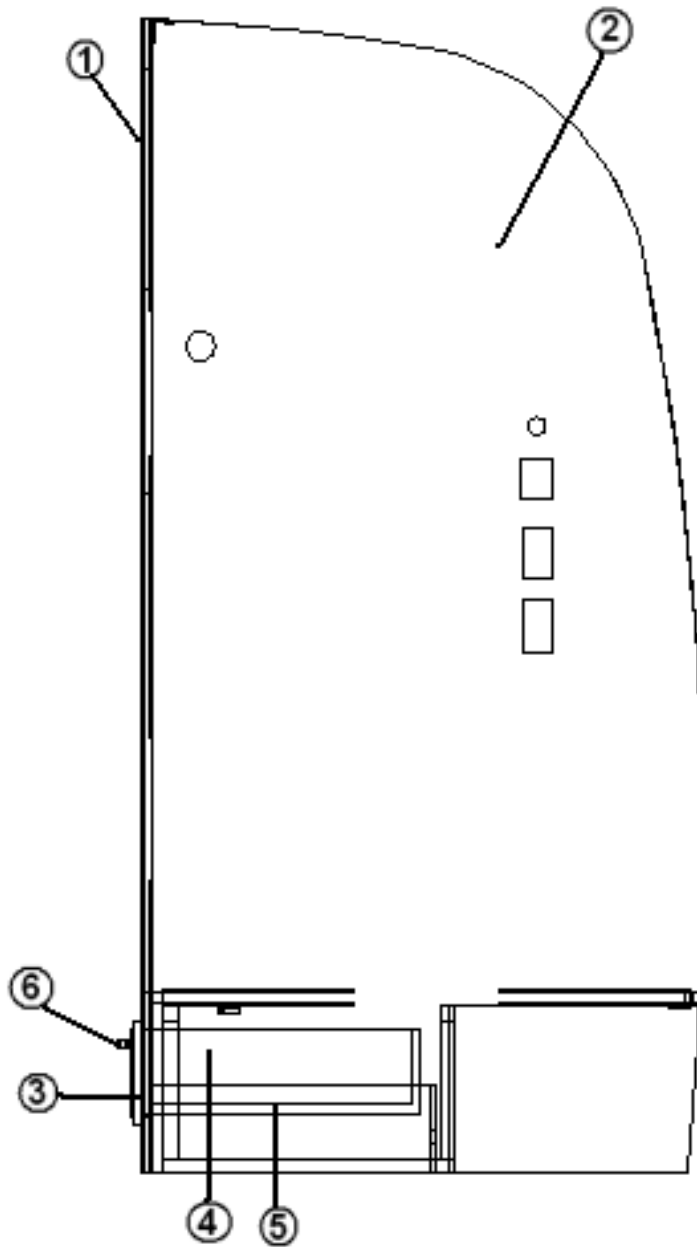

2014 CLASSIC TRAILER

FURNITURE, GALLEY

Refrigerator Cabinet, 30', 31'

Parts Listed on Next Page