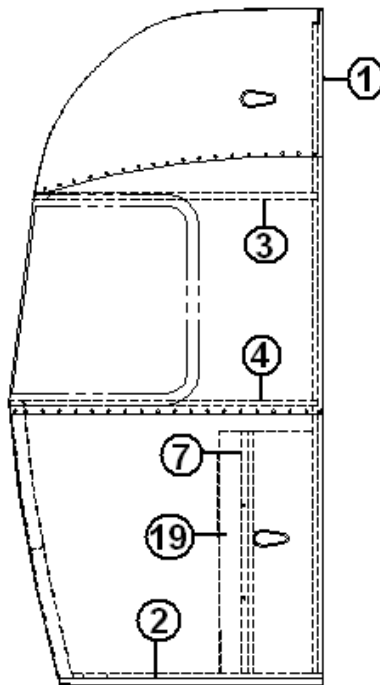

2014 CLASSIC TRAILER

EXTERIOR SHELL

Front End, 27' Front Bed

See next page for P/N