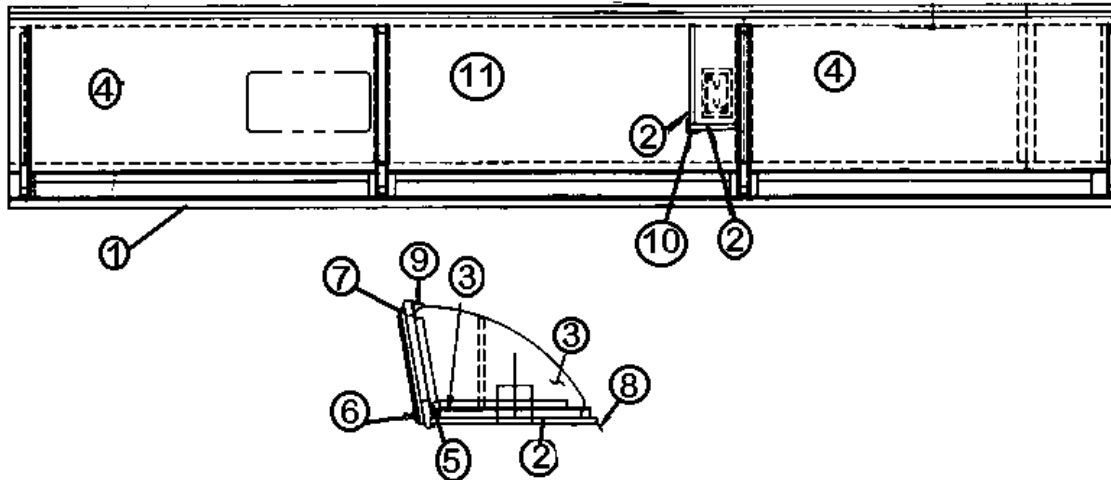

2014 CLASSIC TRAILER

FURNITURE, GALLEY

Roof Locker, 31', 30', Galley

963761-06	Galley, roof locker assembly, 30'
963761-08	Galley, roof locker assembly, 31'
1. 962167-013	Face frame, galley roof locker, Hickory
2. 801258-003	Panel, 1/2" Hickory/Hickory 4' X 7'
3. 801260-003	Panel, 5/32"G1S Hickory/Raw 4'X 8'
4. 800597-013	Door, 10.50" X 22.00" Hickory
5. 381147	Support, spring loaded door
6. 382002	Cabinet door pull, Orb, 3" center
7. 381999	Hinge, Orb
8. 104829	Support, roof locker, galley
9. 104821	Support, roof locker, 74"
10. 800575-013	Molding, corner,, 80" Long Hickory
11. 800597-123	Door, 10.50" X 26.25" Hickory
100097	Extrusion, alum. Curtain track
962197-05	Box assembly, priority switch