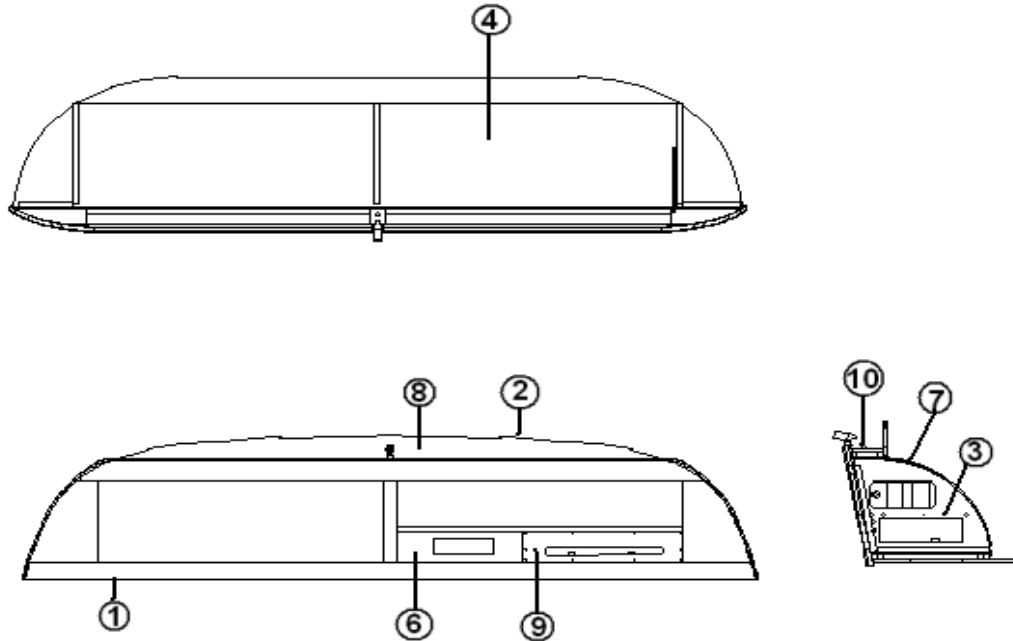

2014 CLASSIC TRAILER

FURNITURE, LOUNGE

- 967869 Rooflocker, Front/Rear Endliner w/RH Radio, 27 FB
- 967869-01 Rooflocker, Front/Rear Endliner w/RH Radio, 30', 31'
1. 967868-003 Face Frame, Fwd/Aft Liner Locker
2. 800506-04 Plywood 1/2" x 4' x 8'
3. 801258-003 Panel, 1/2" G2S
4. 801260-003 Panel, 1/2" G1S
5. 800597-1033 Door, Raised Panel 12.50" x 35.75"
6. 801259-003 Panel 1/2" G1S 4' x 8'
7. 801828 Decorative Panel, Cream/Raw 4'x8'
8. 702482-03 Headliner Spectra Opal
9. No Longer Used
- 10.512577 Bushing, Strain Relief, Heyco
- 381136 Rubber Bumper
- 320145 Screw, #6 5/8" Blk Oxide
- 381209-01 Grommet w/cap, Blk.
- 382000 Hinge
- 382002 Door Pull, Cabinet, 3"
- 381147 Door Support, Spring Loaded
- 701538-01 Carpet Ecoliner w/backing
- 700617 Velcro hook w/adhesive back