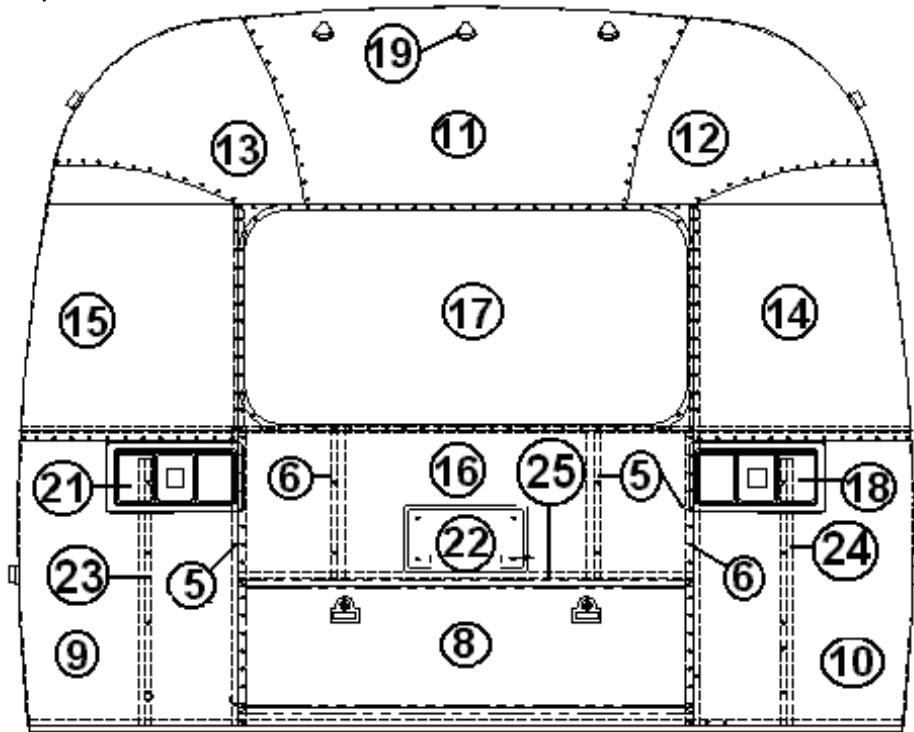

2014 CLASSIC TRAILER

EXTERIOR SHELL

Aft End, 31', 30'

See next page for P/N