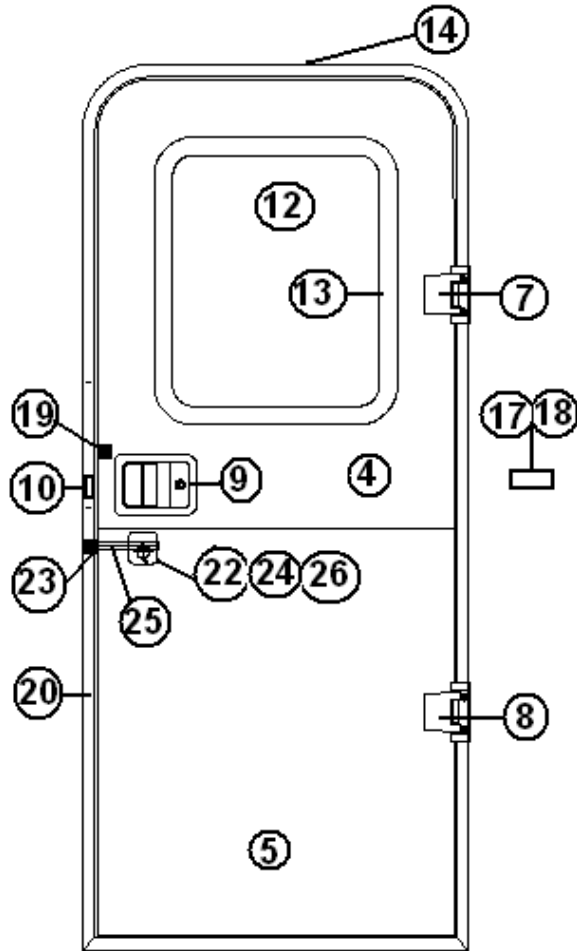

2014 CLASSIC TRAILER

DOORS, EXTERIOR

Main Door, RH Hinge

See next page for P/N