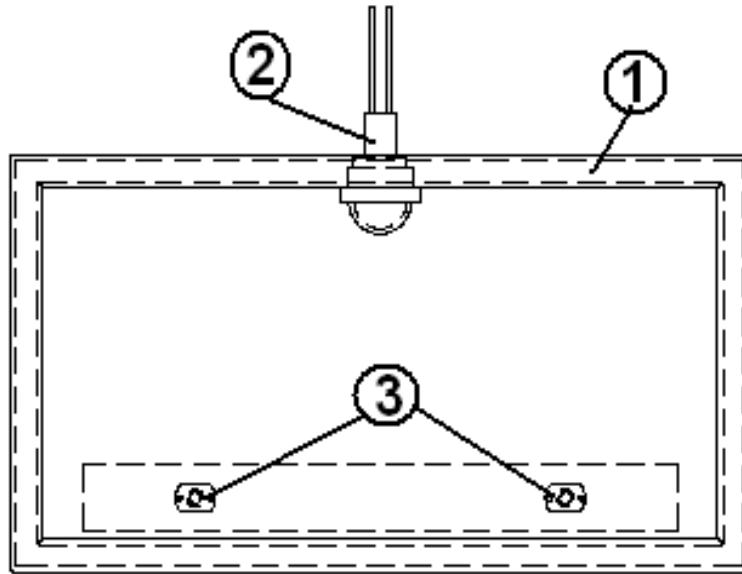

2014 CLASSIC TRAILER

ELECTRICAL, 12 VOLT

License Plate Light

1.	512455	License plate holder w/LED light
2.	350153	Nut, plate, 1/4 x 20

Tail Lights

966407-01	Taillight assembly, RS
966407-02	Taillight assembly, CS
114346-01	Bezel, tail light casting, RS
114346-02	Bezel, tail light casting, CS
201929-01	Close out, tail light, RS
201929-02	Close out, tail light, CS
511973	Light, red stop, tail and turn, LED
511003-03	Light, red w/clear center (back-up)
512521	Light, Backup LED 12V #L16-0053
201929-02	Pocket, inner taillight, CS
201929-01	Pocket, inner taillight, RS