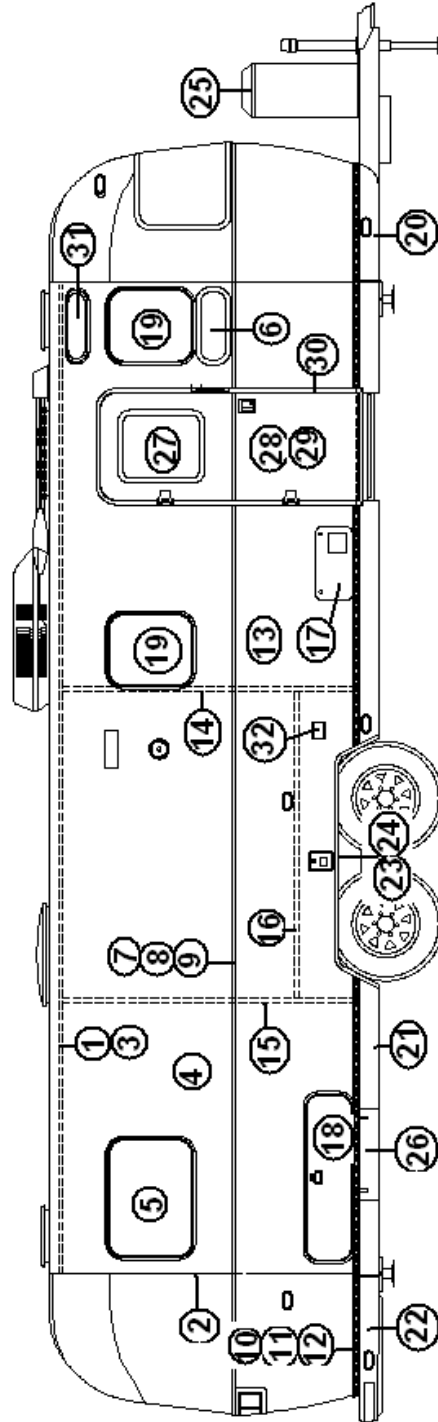

2014 CLASSIC TRAILER

EXTERIOR SHELL

Wall, Curbside, 31' W/Dinette

See next page for P/N