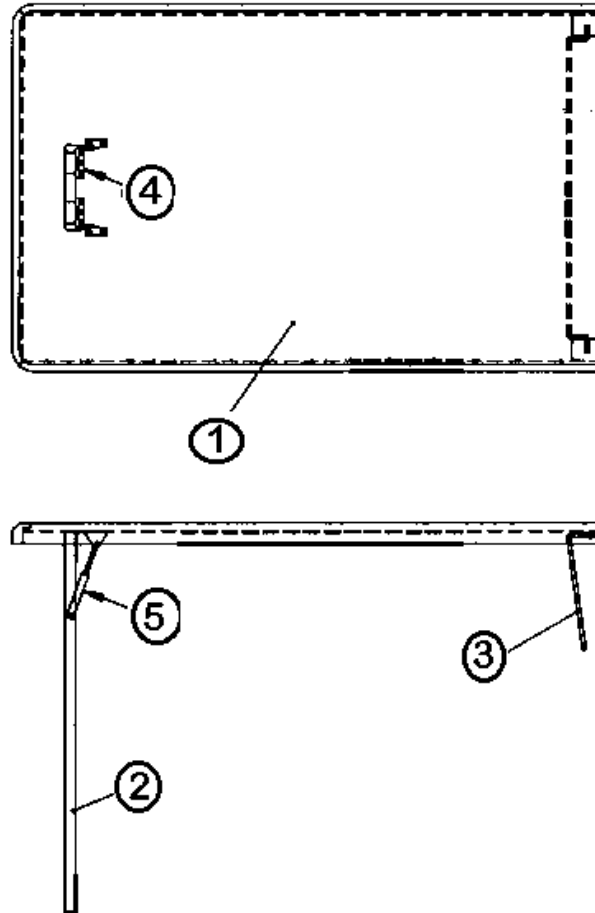

## FURNITURE, GALLEY

Dinette table, 26", 31, 30'

- |    |            |                                           |
|----|------------|-------------------------------------------|
|    | 963794     | Dinette table assembly, Nomar, 26"        |
| 1. | 963674-003 | Top, dinette, resistovar, 26 X 42 Hickory |
| 2. | 962177-033 | Leg, hardwood, 30.50", Hickory            |
| 3. | 380284-02  | Table hinge bracket                       |
| 4. | 380210     | Hinge, plain steel                        |
| 5. | 381147     | Door support, spring loaded               |