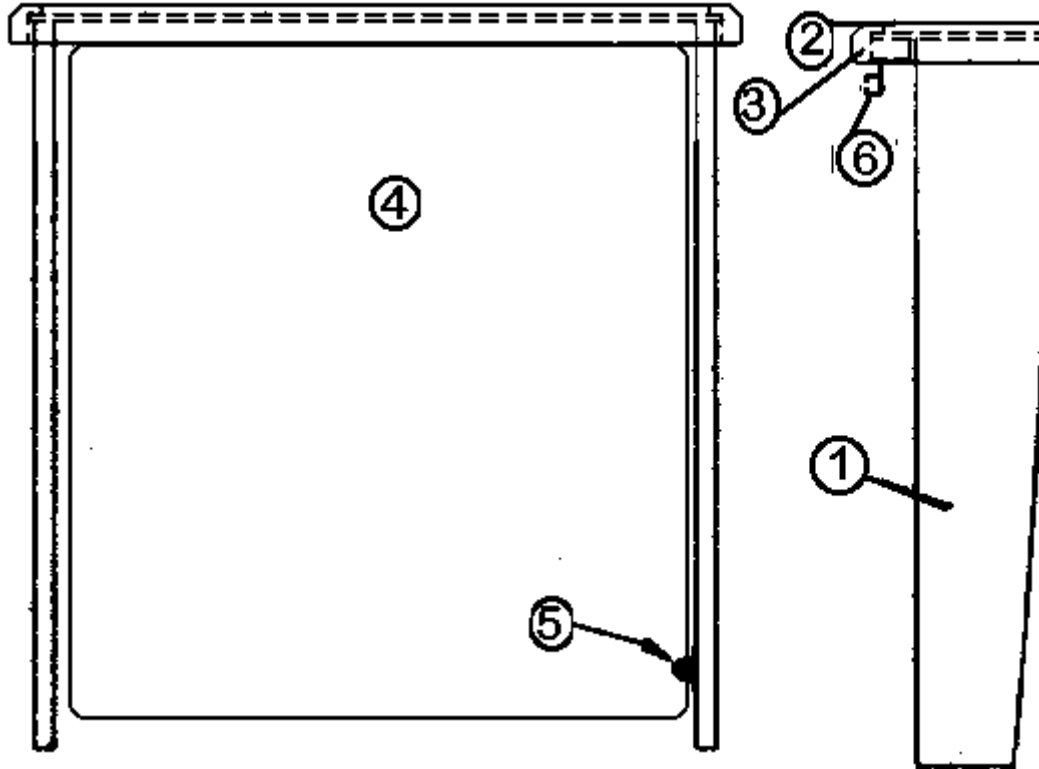

2014 CLASSIC TRAILER

FURNITURE, LOUNGE

Lift Up Table Cabinet, 30'

962015-02	Lift up table
1. 962381-013	Fwd stile, RS, credenza, Hickory
2. 962875-003	Top, writing table, chair storage
3. 964280-003	Counter top edge, molding, Hickory
4. 960420-06	Table, lift up 24.00", Hickory
5. 381074	Bulldog catch
6. 101253	Extrusion. Credenza, hinge moveable