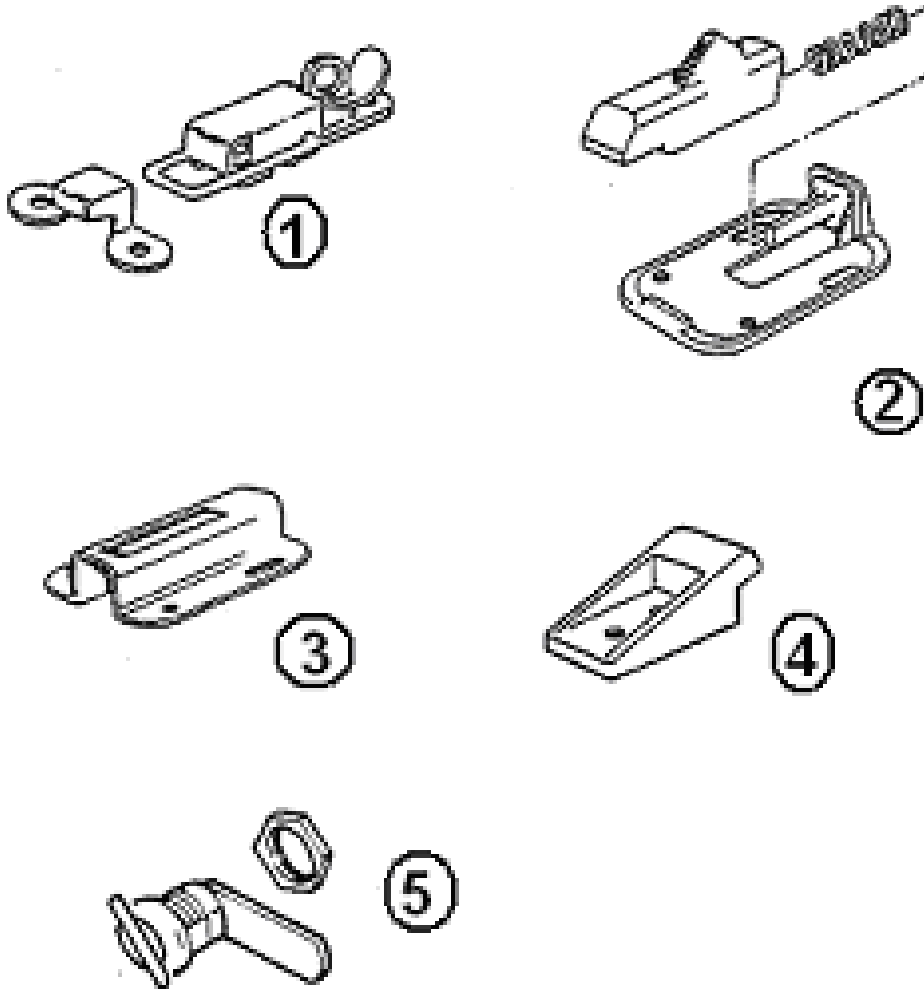

2014 CLASSIC TRAILER

HARDWARE

Exterior Latches/Locks/Handles

1. 340023-01	Pad lockable catch
1. 380291	Main door holdback, (use w/housing #380290)
2. 380290	Latch housing, main door holdback
3. 201056	Catch, main door holdback
4. 381430	Twist lock, straight cam