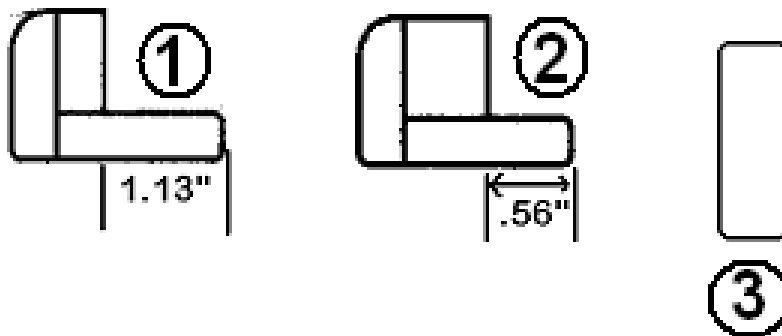

## FURNITURE, BATH

Shower Stall, 2 Piece, 31'

203046-05 Shower Stall, 2 Piece, White

Bath Door Header, 31'

964303-013 Bath Door Header

Bath Door Jamb/Header/Molding, 31'

1. 963787-013 Bath Door Jamb, Hickory, 31'
2. 963786-013 Jamb, Bath Door, Hickory, 31'
3. 800576-013 Molding, bath door jamb 80", Hickory