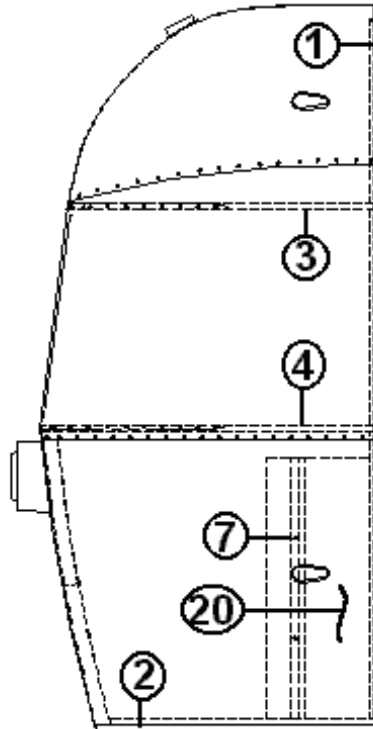

2014 CLASSIC TRAILER

EXTERIOR SHELL

Aft End, 31', 30'

See next page for P/N