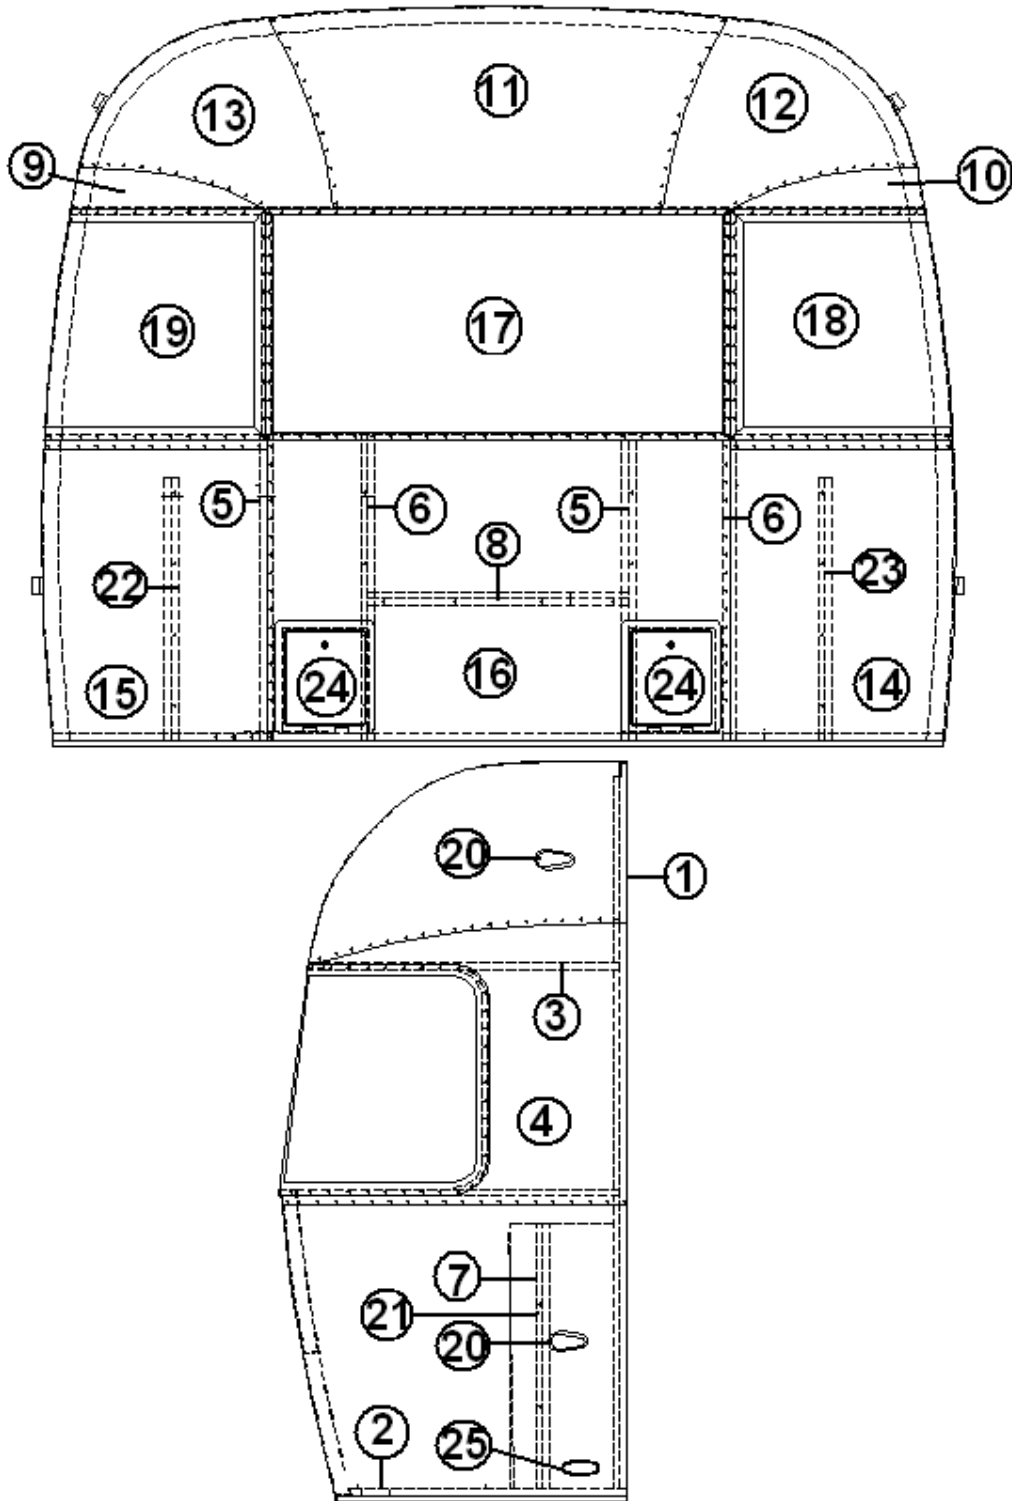

2014 CLASSIC TRAILER

EXTERIOR SHELL

Front End, 31', 30'

See next page for P/N