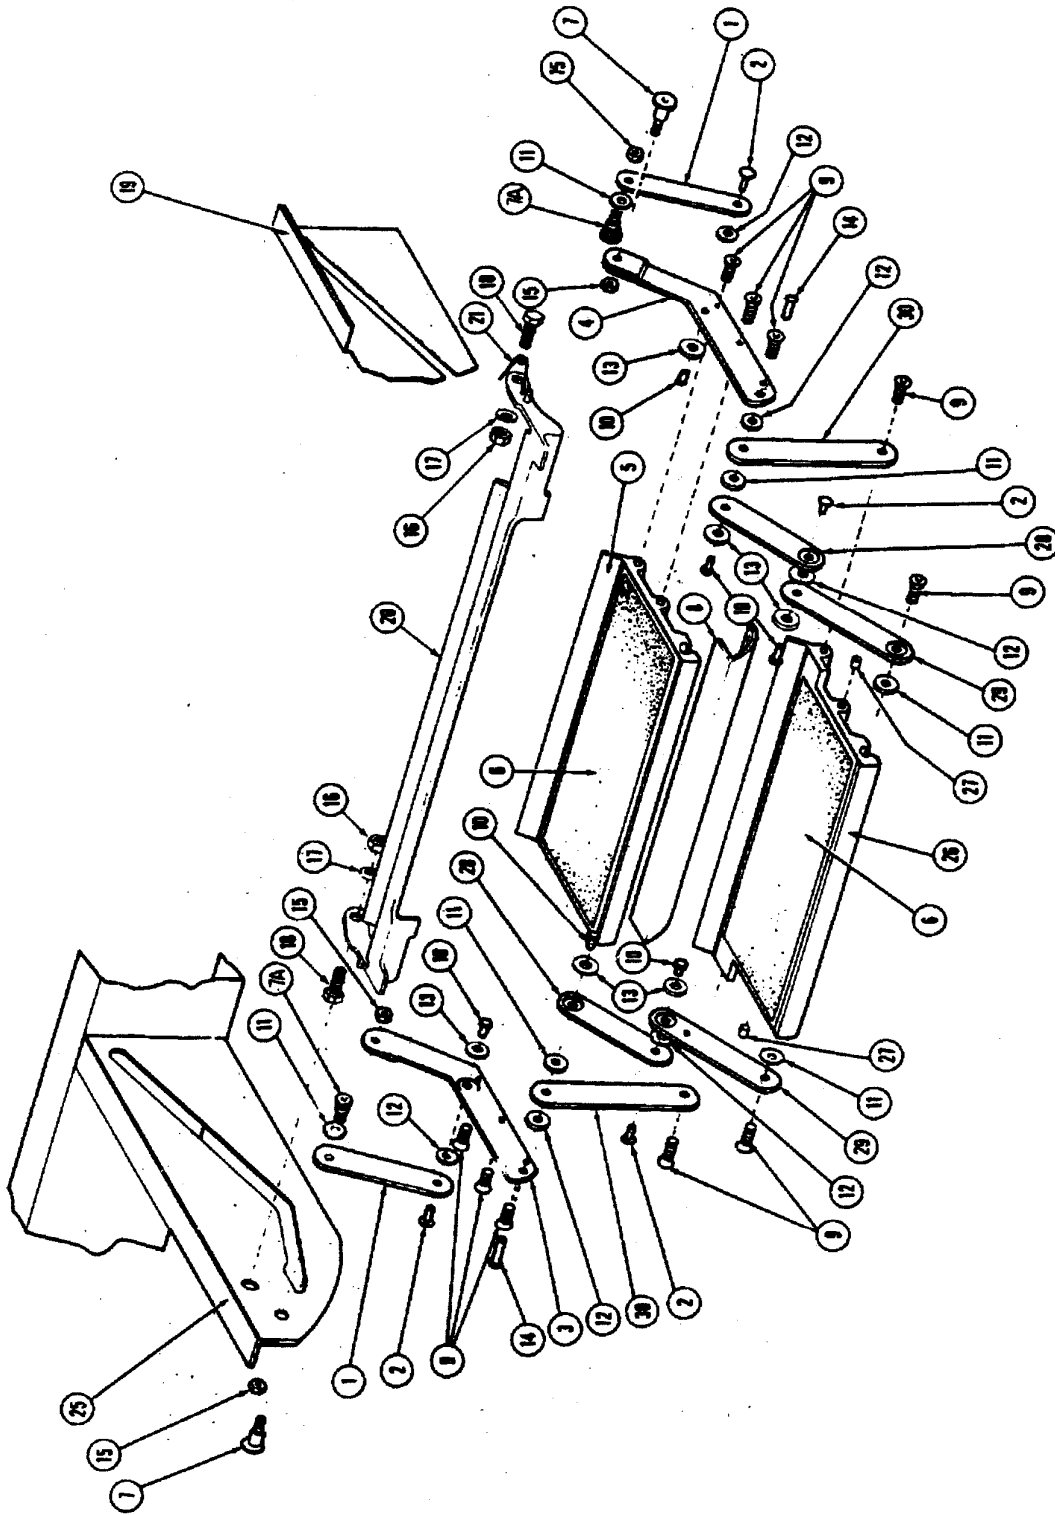

2014 CLASSIC TRAILER

CHASSIS

Step

See next page for P/N