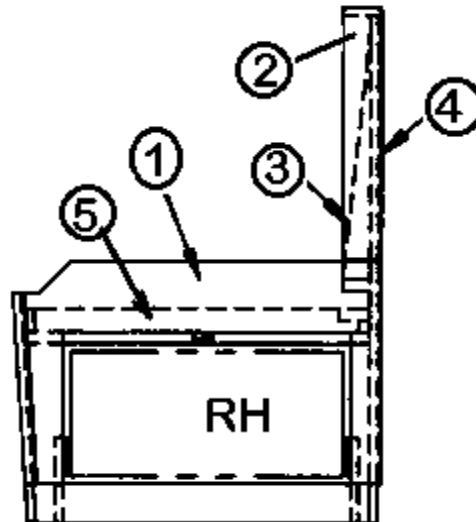

2014 CLASSIC TRAILER

FURNITURE, GALLEY

Dinette Seat, RH, 31', 30'

- 964954-03 Dinette Seat Assembly, RH, 30', 31'
1. 964949-05 RH Dinette Seat Sub-Assembly
2. 964528-04 Back sub-assembly, RH, 30', 31'
3. 964498-01 Cushion Support, Dinette RH, 41.63"
4. 965076 Upholstered back, 42" wide, 30', 31'
5. 964334-01 Flex spring seat
- 382002 Cabinet door pull, Orb, 3" center
- 381529 Hinge Compartment Door
- 381228-01 Catch Grabber Door
- 964952 Door Assy., Dinette Drop Down
- 964951-02 Jamb-Dinette Drop Door Top/Bottom
- 964951-01 Jamb-Dinette Drop Door Side
- 964908-01 Drawer Box - 17.50 X 26.00 X 8.00
- 381090 Drawer Slide, 22" (Ea.=1 Pair)
- 964950 Upholstered Back Assy.W/Door
- 701538 Carpet, Econolier Velour Black
- 703446 Silk Film Sheeting #SFS 36 AIR
- 800470-003 Stop, Hardwood