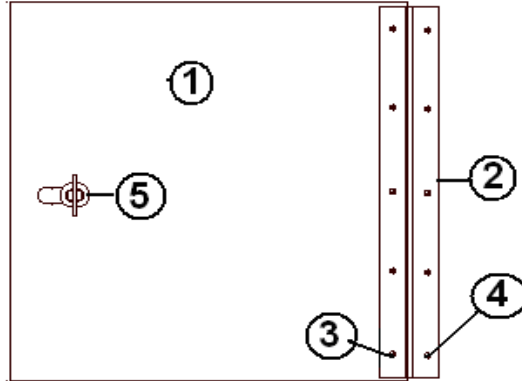

2014 CLASSIC TRAILER

CHASSIS

Tool Box Lid/Battery Box

1. 410551-05	Lid, battery box 13.75L x 17.00W x 8.50"
2. 381203-01	Hinge
3. 330127-08	Rivet 1/8" (Mill) AD48ABS
4. 325035	Chicago rivets
5. 381430-01	Lock, twist straight cam 1.75"

Hose carrier

601544-02	EZ hose carrier, black 45"
104704-01	Shim, 3" X 3"

Tire Carrier

450414	"A" frame tire carrier

Floor Fasteners

345181	Screw- 1/4-14 X 2" self tapping
345370-01	Bolt 3/8-16 hex head - 3.50"
300023-02	Washer, hold down - hole offset
100986	Floor extrusion