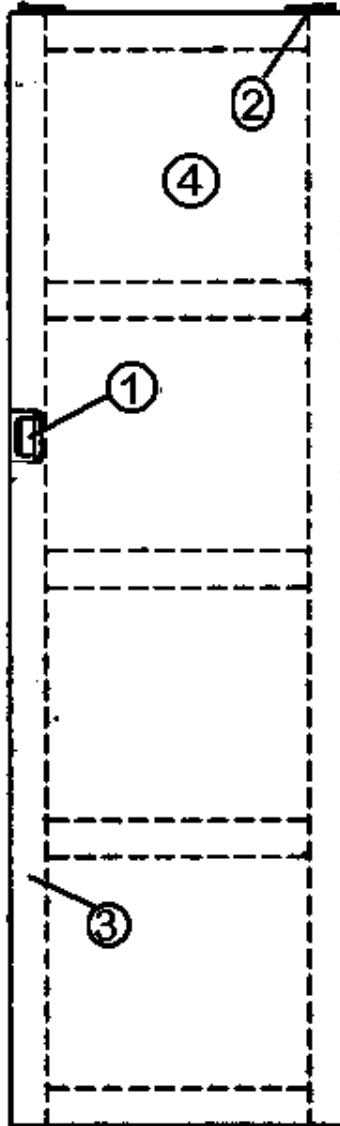

2014 CLASSIC TRAILER

FURNITURE, BATH

Bath Sliding Door, Forward, 31'

966121-01	Bath Sliding Door Assembly
1. 201427	Finger pull, light brown
2. 200009	Sliding door guide
3. 365268-04	Edgebanding-1.25"X .055"
4. 800260-003	Panel, 5/32" G1S, Hickory
381443-01	Sliding door set #71-222-5'
381100	Sliding door guide
963296-013	Header, slider door long, Hickory
963297-013	Header, slider door short