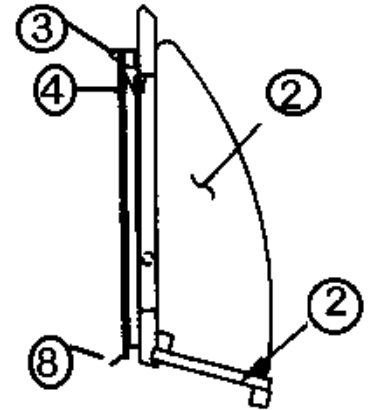

2014 CLASSIC TRAILER

FURNITURE, BATH

Medicine Cabinet, Upper, 30'

963753-03	Medicine cabinet assembly, upper
1. 962170-013	Face frame, medicine cabinet upper, Hickory
2. 801258-003	Panel 1/2" G2S, Hickory
3. 382159	Hinge, Pivot, Nickel
4. 372203-04	Mirror, polished edges - 36.00" X 14.00"
5. 801258-003	Panel 1/2" G2S, Hickory
6. 380024	Support, friction, LH
7. 365268-04	Edge band 5/8"
8. 385940-02	Mirror pull, chrome
9. 382126	Lid Stay, chrome
380203-01	Piano hinge