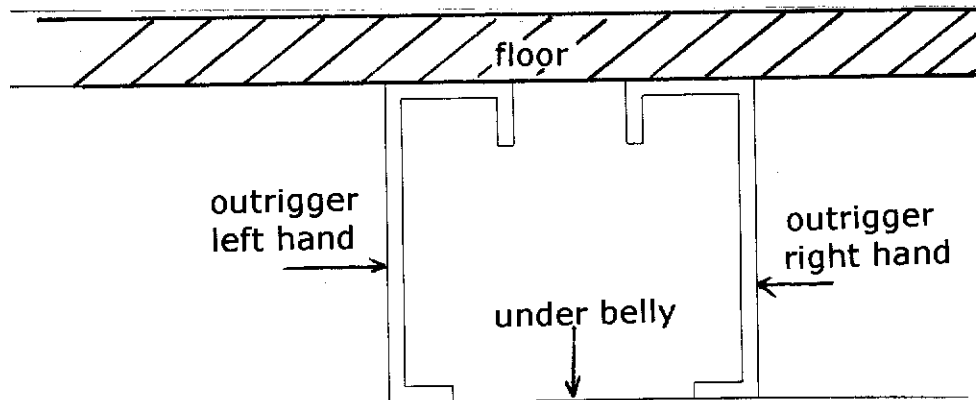

2014 CLASSIC TRAILER

CHASSIS

Outriggers

- 410524 Step outrigger assembly, forward
- 410523 Step outrigger assembly, aft
- 410497 Outrigger, pierced, RH
- 410498 Outrigger, pierced, LH
- 410500 Outrigger, standard, LH
- 410499 Outrigger, standard, RH
- 410501 Outrigger, solid, RH, notched
- 410502 Outrigger, solid, LH, notched
- 410706 Outrigger, TV/Coax compartment, RH
- 410707 Outrigger, TV/Coax compartment, LH

Chassis Covering

- 114679 Alum. underbelly .019" x 65.75, coil
- 101131-01 Alum. underbelly .024" x 22.5", coil, pewter
  (covers from underbelly to floor line)