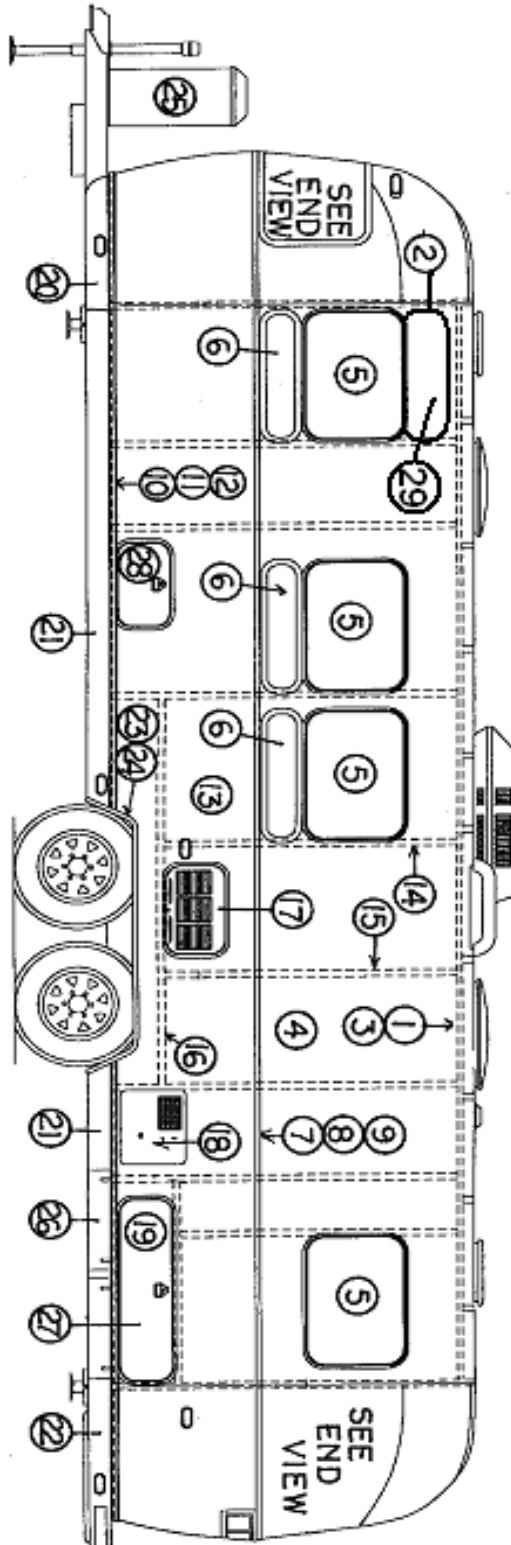

2014 CLASSIC TRAILER

EXTERIOR SHELL

Wall, Roadside, 30'

See next page for P/N