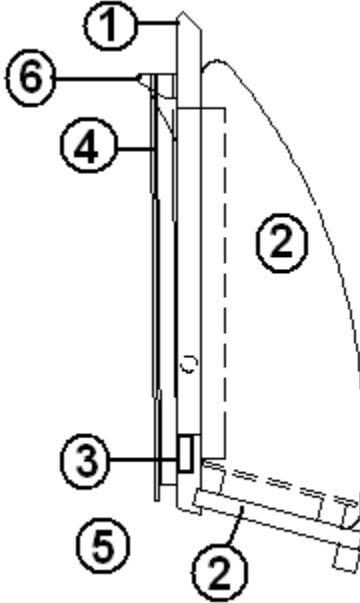

2014 CLASSIC TRAILER

FURNITURE, BATH

Medicine Cabinet, Upper, 27' Front Bed

966712	Medicine cabinet, upper
1. 966711-003	Face frame, medicine cabinet
2. 801258-003	Paneling 1/2", Hickory / Hickory
3. 381228-01	Catch, grabber door
4. 372203-17	Mirror, safety, 33.31" X 14"
5. 382126	Mirror pull
6. 385935	Hinge, brass, pivot
380024	Arms, support, RH