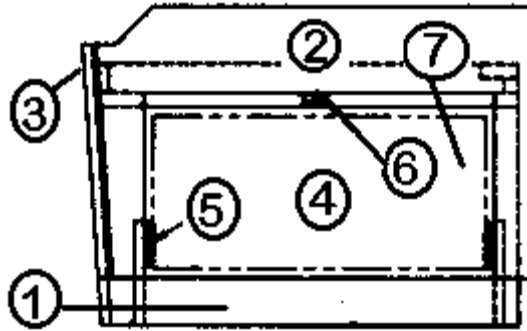

2014 CLASSIC TRAILER

FURNITURE, GALLEY

Dinette Seat Sub Assembly, LH, 31' D, 30'

	964949-04	Dinette Seat Sub Assembly, LH, 31', 30'
	964949-05	Dinette Seat Sub Assembly, RH, 30', 31' D
1.	801259-003	Panel, 1/2"G1S Hickory
2.	700414	Foam 3/8 X 72"X 52'
3.	801415-007	Corner trim, 1" radius
4.	964908-01	Drawer box - 17.50 X 26.00 X 8.00"
5.	381090	Slide, drawer, 22" (EA=1 PAIR)
6.	381228-01	Catch, grabber door
7.	701538	Carpet, Econolier, velour black 48"