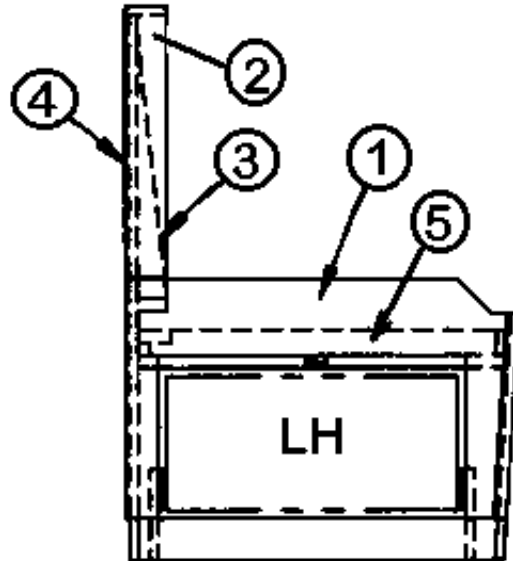

2014 CLASSIC TRAILER

FURNITURE, GALLEY

Dinette Seat, LH, 31', 30'

- 964953-04 Dinette Seat Assembly, LH, 30'
- 964953-05 Dinette Seat Assembly, LH, 31'
1. 964949-04 LH Dinette Seat Sub-Assembly, 31', 30'
2. 964528-02 Back sub-assembly, LH, 30'
2. 964528-05 Back sub-assembly, LH, 31'
3. 964449-01 Cushion Support, Dinette LH, 41.63"
4. 964529-01 Upholstered back, 17" wide, 31', 30 Ft.
5. 964334-01 Flex spring seat
- 800631-003 Handrail, 23" Long, Hickory
- 800470-003 Stop, Hardwood