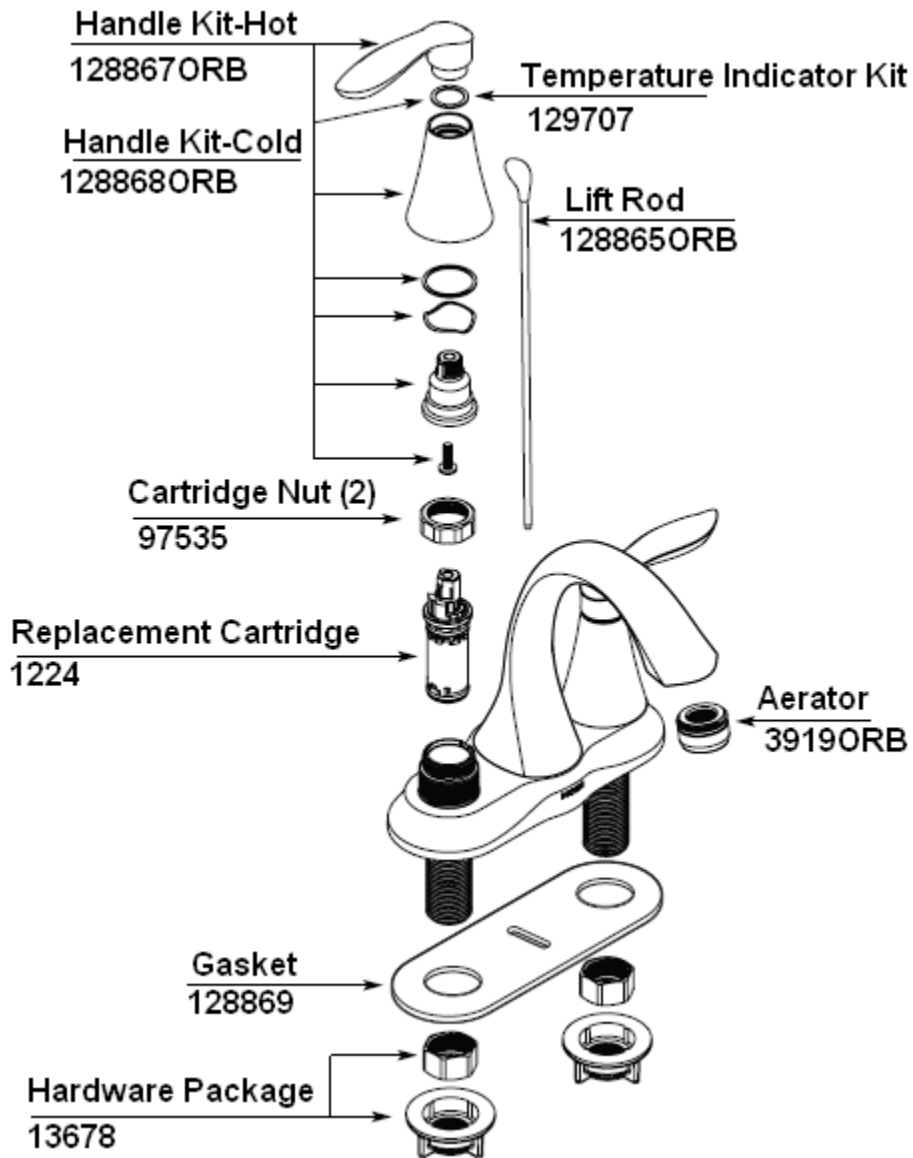

2014 CLASSIC TRAILER

PLUMBING, FAUCETS

Faucet/Soap Dispenser, Lavatory, Moen
Model 6410 ORB
Moen Parts & Warranty
1-800 BUY MOEN

602226
602227

Lavatory faucet, Moen
Liquid soap and lotion dispenser