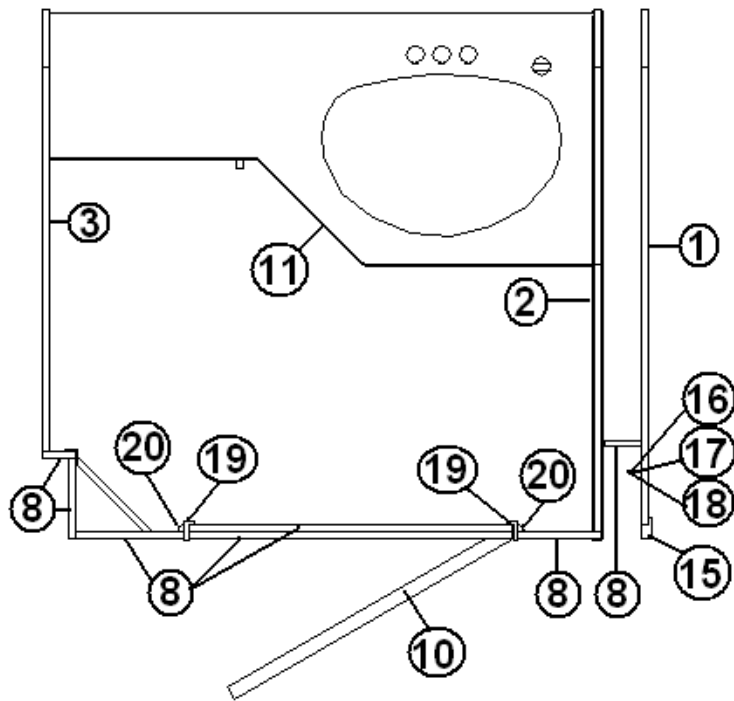

2014 CLASSIC TRAILER

FURNITURE, BATH

Bath Module, 27' Front Bed

See next page for P/N

2014 CLASSIC TRAILER

FURNITURE, BATH

Bath Module, 27' Front Bed

1.	801671-07	Panel, forward pantry
2.	801671-06	Panel, aft lavy
3.	801671-05	Panel, forward lavy
4.	801671-01	Panel, forward shower, Double bedroom
4.	801671-09	Panel, forward shower, Twin bedroom
5.	801671-02	Panel, aft shower
6.	801671-03	Panel, forward refer
7.	801671-04	Panel, aft refer
8.	801831-003	Panel, Hickory/Crackle Cream .5" X 4' X 8'
8.	801258-003	Paneling, 1/2" Hickory
10.	966777	Bath door - 24" X 71"
11.	966708	Lavy assembly
12.	966720	Shower face assembly
13.	966722	Wardrobe, RS, hanging
14.	966726	Refer cabinet assembly
15.	801172-08	Molding, corner, Crackle Cream
16.	382005	Track, formed, foldette door, 20"
17.	381890-02	Track, straight, foldette
11.	702681-08	Foldette door, beige, 60"X 73"
12.	801665-003	"L" door jamb molding
13.	801172-08	Molding, quarter round
14.	203138-01	Extrusion, plastic, 1/2", white
	203081-02	Shower stall, 2 PC.
	703911-03	Shower door, Bronze
	961916	Shower stand assembly