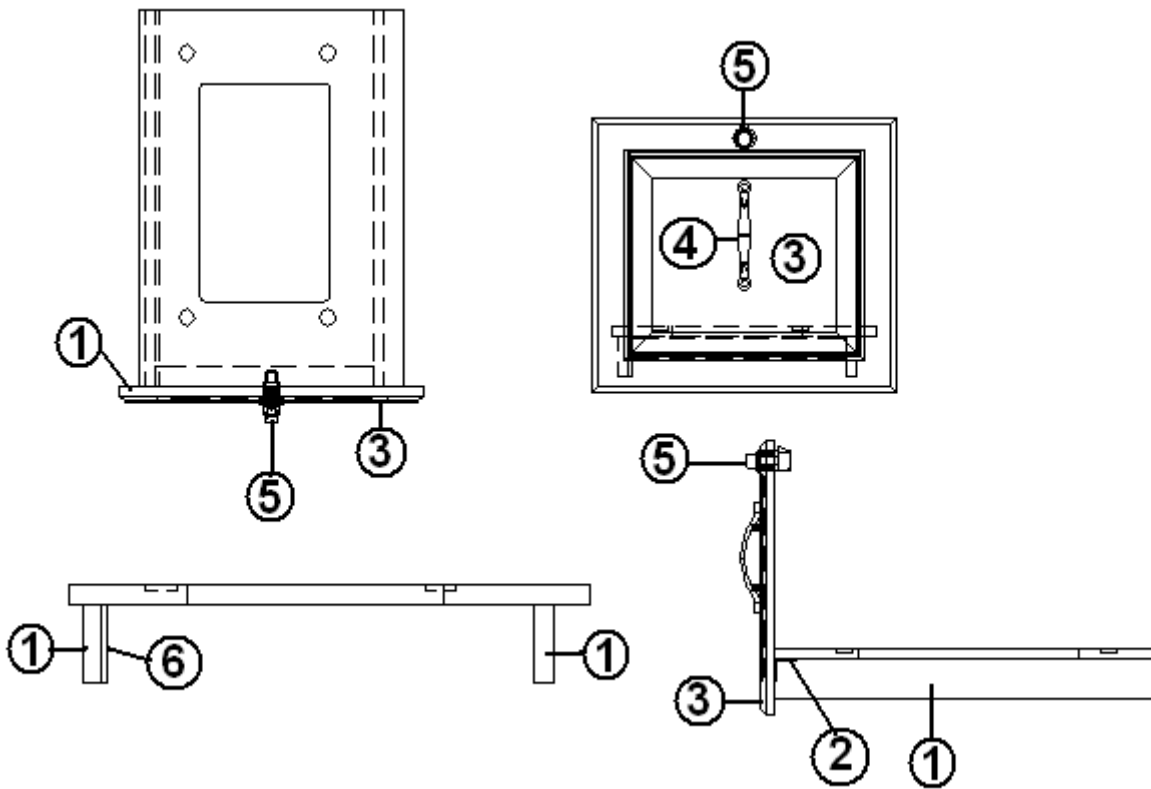

2014 CLASSIC TRAILER

FURNITURE, GALLEY

Pantry Cabinet Microwave Slide Out, 27' Front Bed

1. 966980 Microwave Slide Out, 27', Microwave Option
1. 801258-003 Panel, 1/2", Hickory/Hickory
  2. 114812 Aluminum angle, 1" x 1"
  3. 800597-1003 Door, raised panel, 15.25" x 13.75"
  4. 382002 Pull, cabinet door
  5. 381408 Lock, push button style
  6. 800507-01 Lauan, 1/8" x 4' x 8'