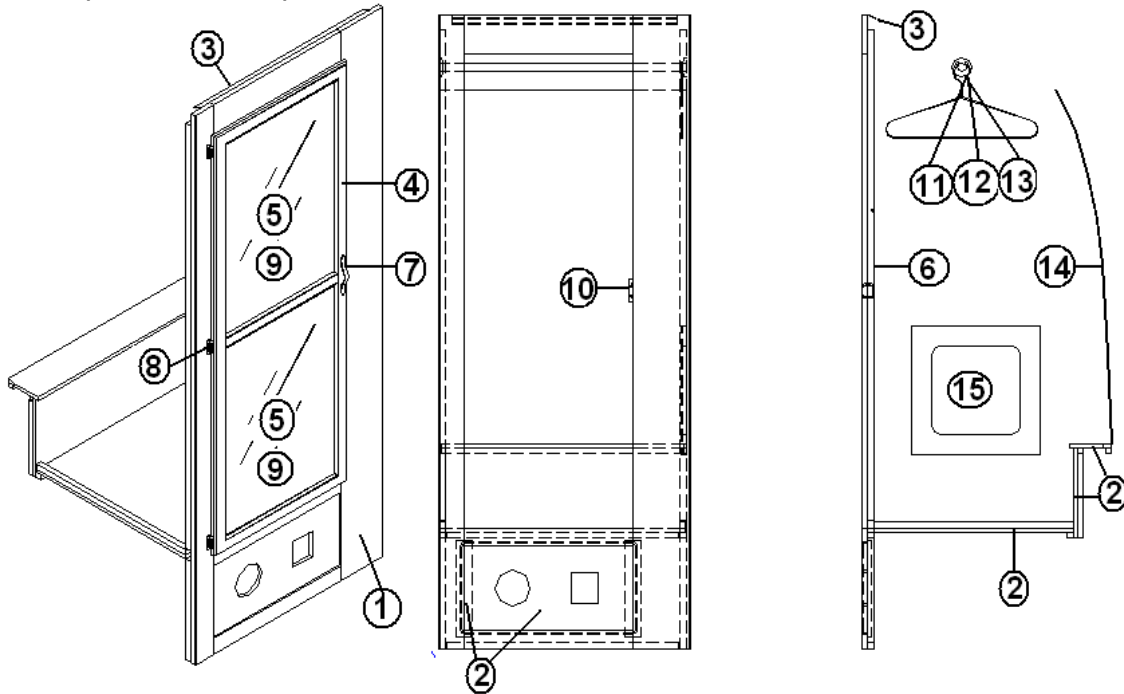

2014 CLASSIC TRAILER

FURNITURE, BATH

Wardrobe, Roadside, 27' Front Bed

966722	Wardrobe assembly, RS
1. 966721-003	Face frame, RS wardrobe
2. 801259-003	Paneling, 1/2", Hickory/raw
3. 104821	Support, roof locker, 74"
4. 800557-103	Door frame, 22.00" X 60.00"
5. 371262-04	Mirror, safety- 19.12 X 28.12
6. 801260-003	Paneling 5/32", G1S, Hickory /raw
7. 382002	Pull, cabinet door, 3"center, orb
8. 381999	Hinge, orb
9. 381754	Mirror clip
10. 381228-01	Catch, grabber door
11. 500956	Light, wardrobe, #PD210-111 brown w/ switch
12. 380045	Tubing 3/4"
13. 380046	Flange, chrome
14. 200975-04	Conduit, flexible black plastic
15. 966723	Closeout assembly
365250-003	Edgebanding, 5/8", Hickory
701538-01	Carpet - Econolier w/ PSA back
382003	Knob, 1.38", orb