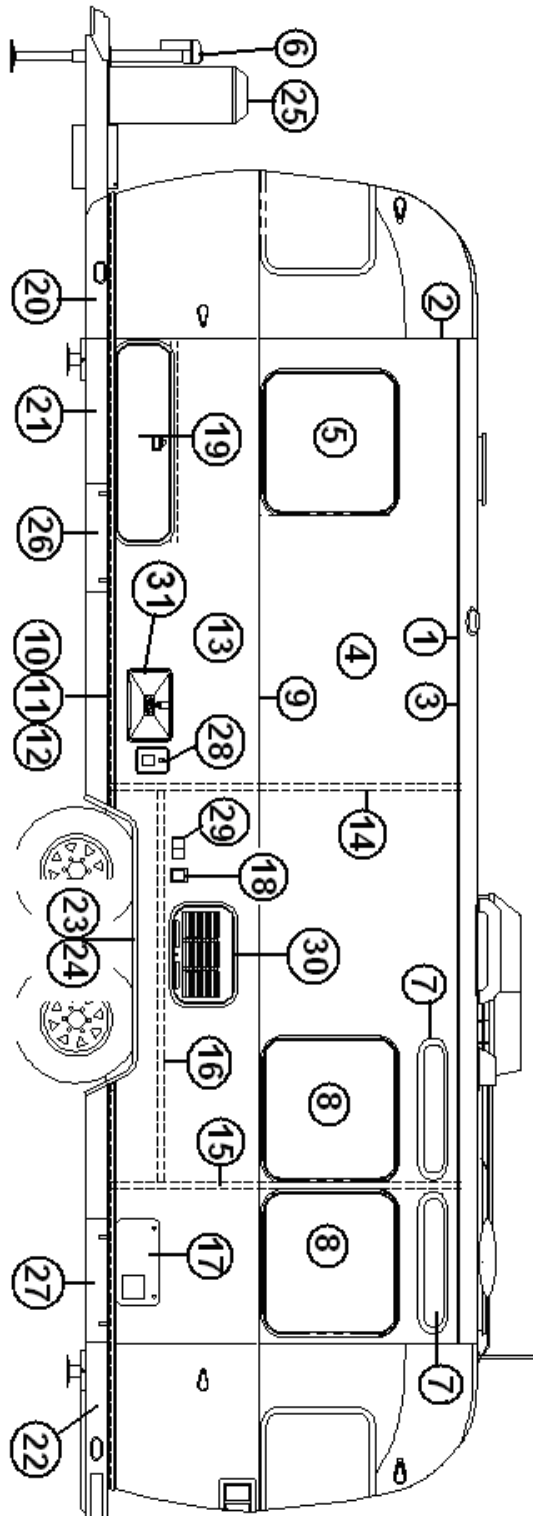

2014 CLASSIC TRAILER

EXTERIOR SHELL

Wall, Roadside, 27' Front Bed

See next page for P/N