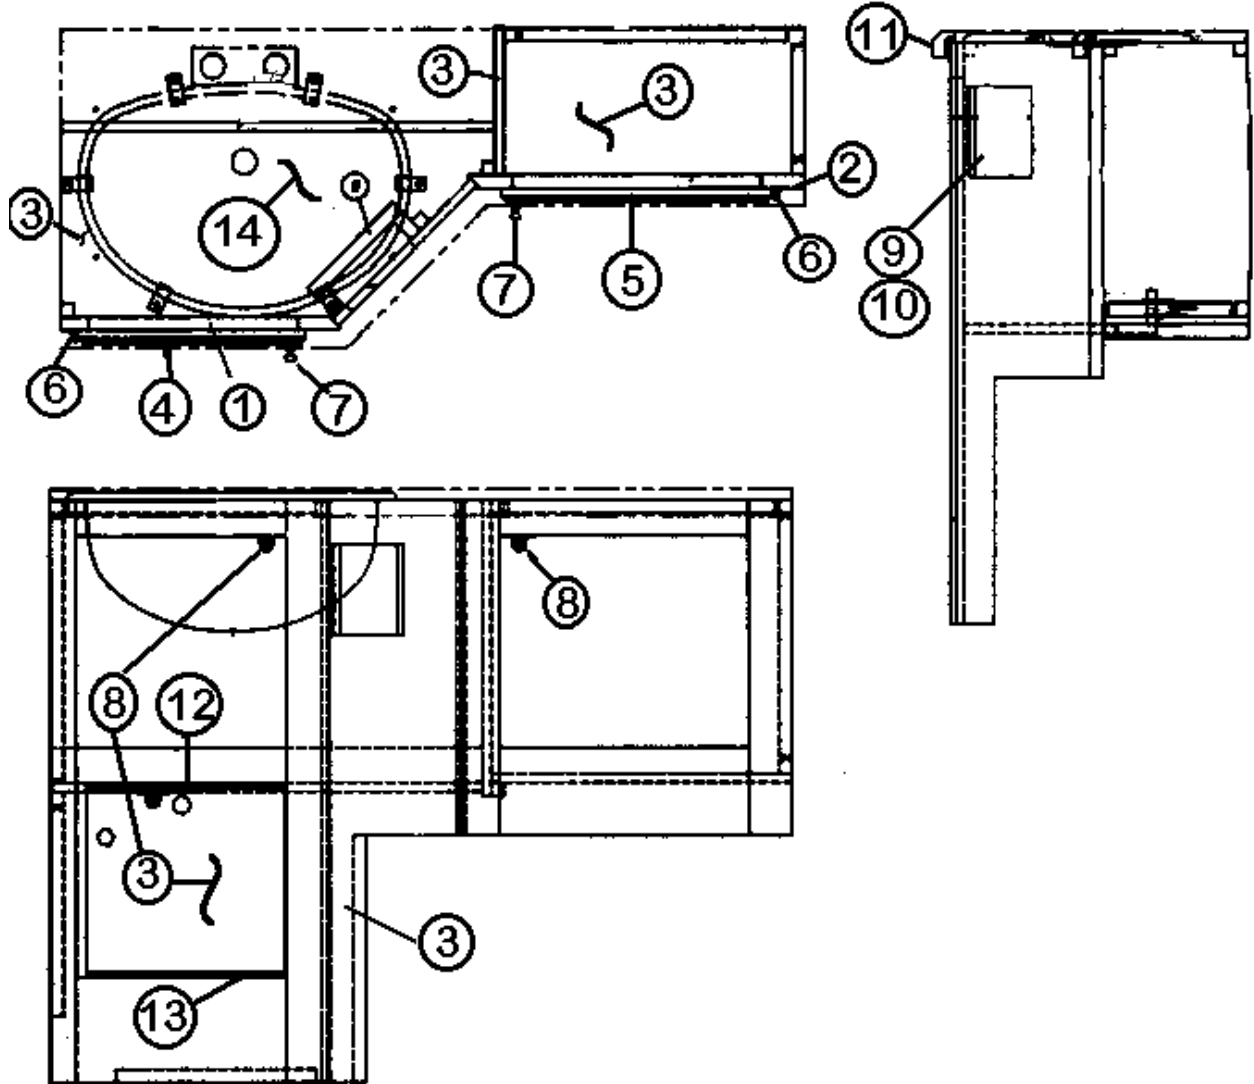

2014 CLASSIC TRAILER

FURNITURE, BATH

Lavatory Cabinet, 30'

See next page for P/N