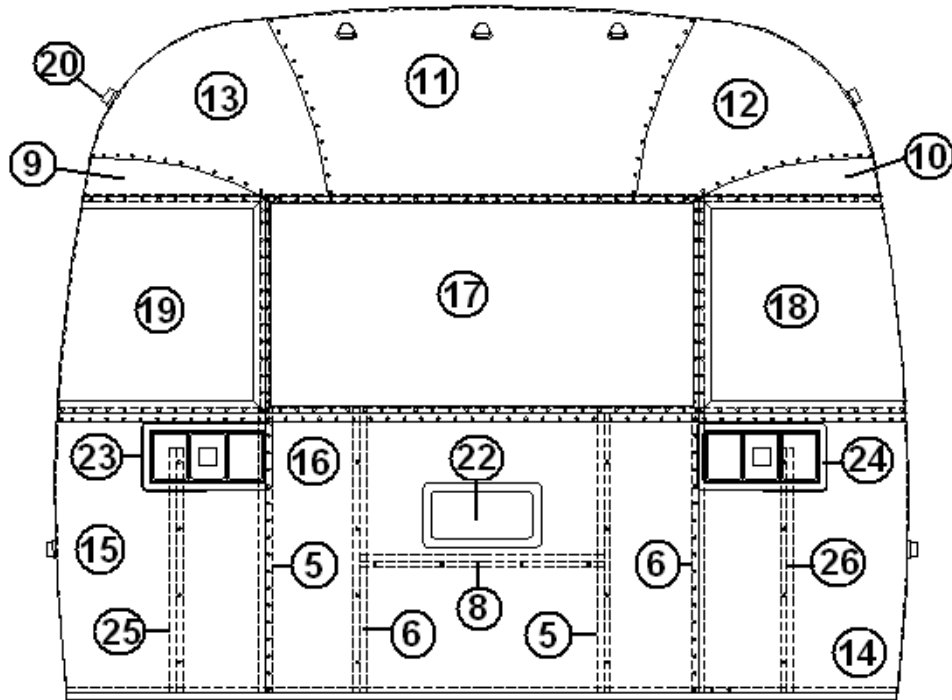

2014 CLASSIC TRAILER

EXTERIOR SHELL

Aft End, 27' Front Bed

See next page for P/N