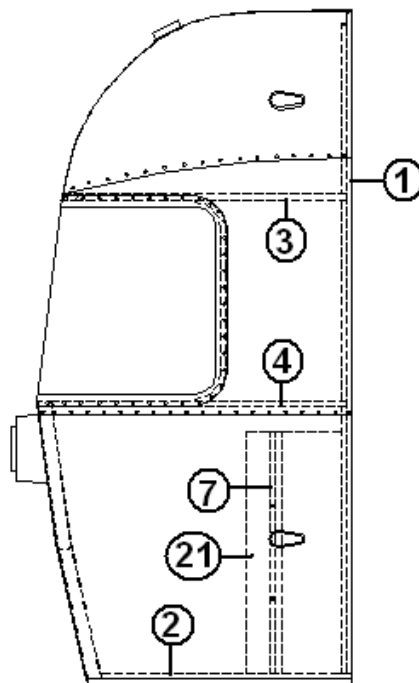

2013 CLASSIC TRAILER

EXTERIOR SHELL

Aft End, 27' Front Bed

See next page for P/N