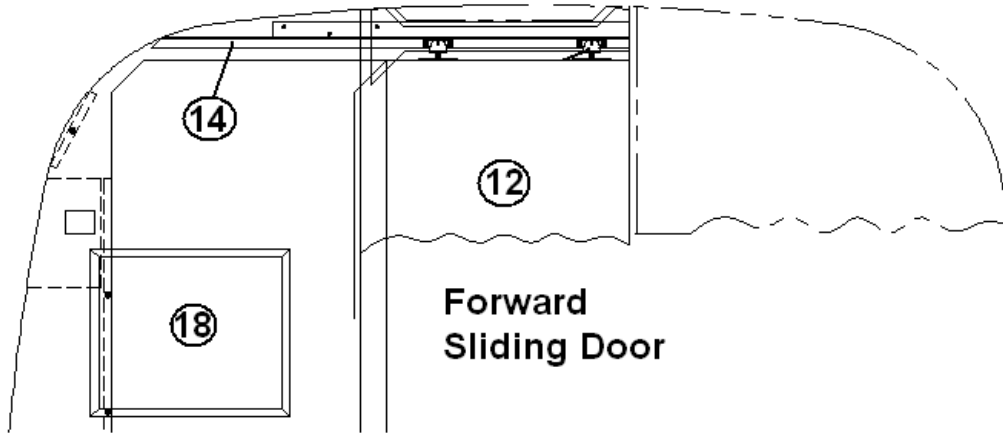

2013 CLASSIC TRAILER

FURNITURE, BATH

Bath Module 30'

See next page for P/N