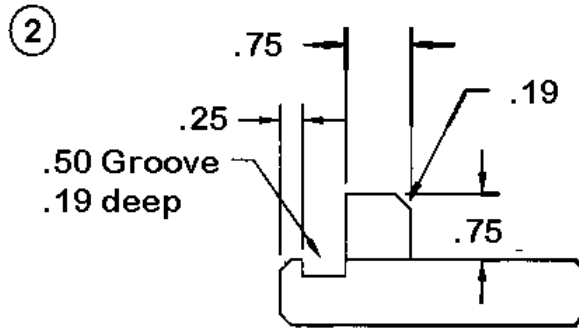

2013 CLASSIC TRAILER

FURNITURE, BATH

Bath Panel Stiles, 30'

1. 800815-023 Stile, Aft Bath Panel, Hickory
2. 963664-003 Stile Aft Bath, Hickory