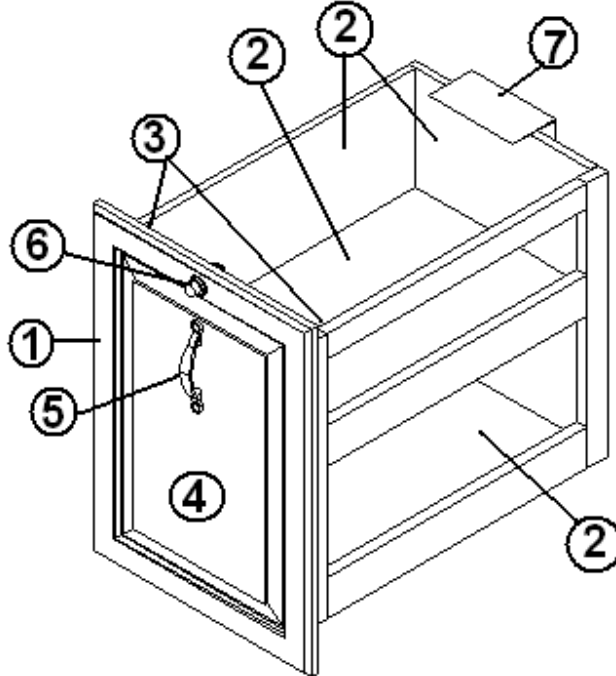

2013 CLASSIC TRAILER

FURNITURE, GALLEY

Pantry Slide Out, 27' Front Bed, Microwave Option

- 966979 Pantry Slide Out, 27', Microwave Option
- | | |
|----------------|---|
| 1. 966982-003 | Face frame, pantry slide out w/microwave option |
| 2. 801258-003 | Panel, 1/2", Hickory/Hickory |
| 3. 114811 | Aluminum angle, 1/2" x 1/2" |
| 4. 800597-1013 | Door, raised panel, 15.25" x 21.00" |
| 5. 382002 | Pull, cabinet door |
| 6. 381408 | Lock, push button style |
| 7. 104887 | Positive stop, pantry |