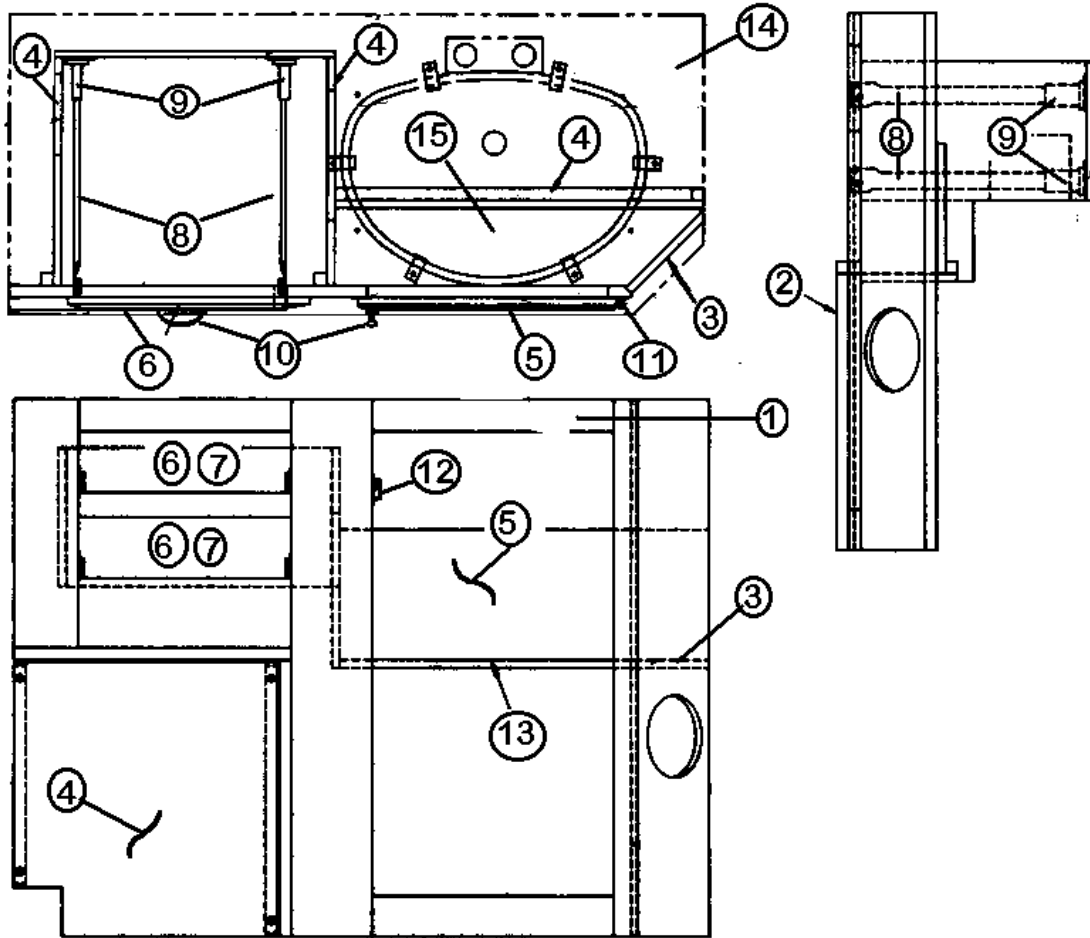

2013 CLASSIC TRAILER

FURNITURE, BATH

Wardrobe, Aft, 31'

	965223-05	Aft Wardrobe Assembly, 31'
1.	965218-003	Face frame, wardrobe, Hickory
2.	964306-01	Panel, aft wardrobe
3.	801088-20	Panel, wardrobe, vinyl
4.	801259-003	Panel 1/2" G1S, Hickory
5.	801258-003	Panel 1/2" G1S, Hickory
6.	800597-473	Door 10.50" X 37.75", Hickory
7.	800599-653	Drawer face 8 X 10.50", Hickory
8.	964907-02	Drawer box- 8.50 X 18.00 X 6.00
9.	381526-03	Drawer slide-950-RV 18" (PER PR)
10.	381526-06	Adjustable rear bracket (pr)
11.	381228	Grabber, door catch
12.	381999	Hinge, Orb
13.	382002	Cabinet door pull, Orb, 3" center
14.	380045	Tubing, 3/4" metallic
15.	380046	Flange, chrome
16.	200975-04	Conduit, flexible black plastic
17.	381527	Speedy shelf strips
18.	800573-013	Molding, door, Hickory

Foldette Door Header, 31'

965951-003 Header, foldette door, Hickory

2013 CLASSIC TRAILER

FURNITURE, BATH

Lavatory Cabinet, 31'

See next page for P/N