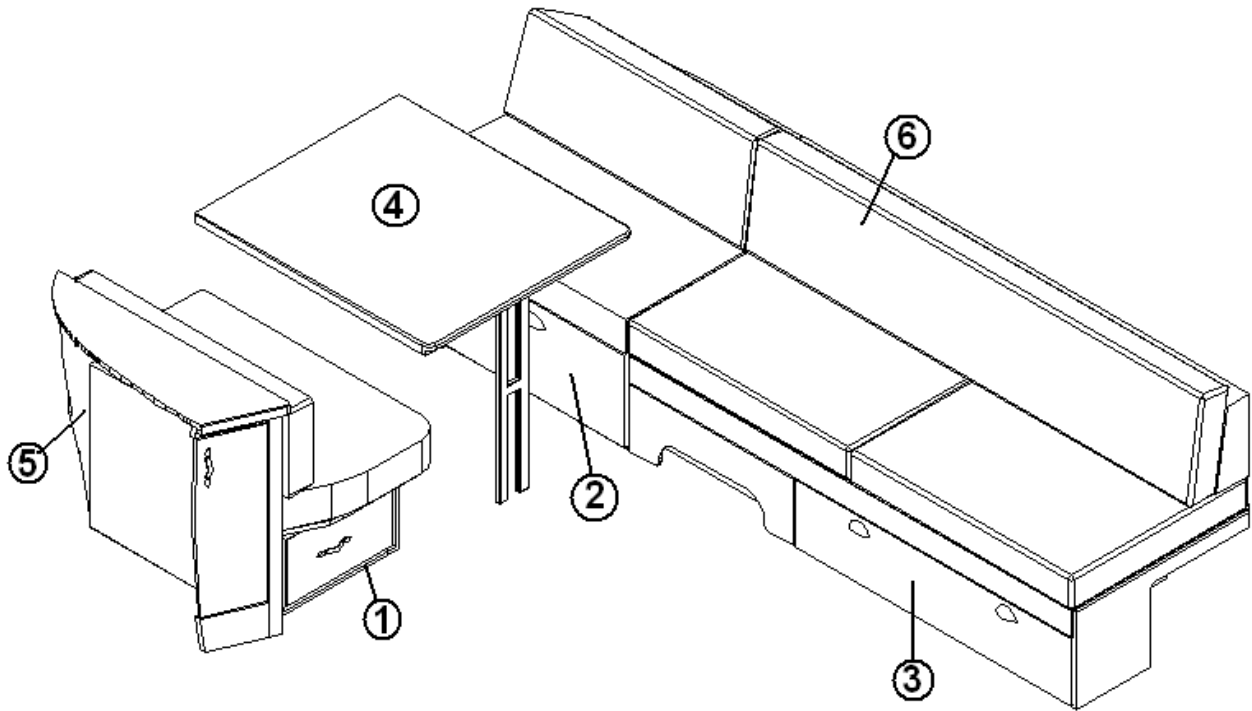

2013 CLASSIC TRAILER

FURNITURE, LOUNGE

Sofa/Dinette Module 27' Front Bed

1. 967171	Dinette seat, curbside
2. 967170	Dinette seat, roadside
3. 967300	Sofa assembly, 27' Front Bed
4. 966773	Table assembly
5. 966765	Chair storage assembly
703630-09G	Kit, Fabric Covered D-Lounge (Golden)
703630-09BR	Kit, Fabric Covered D-Lounge (Espresso)