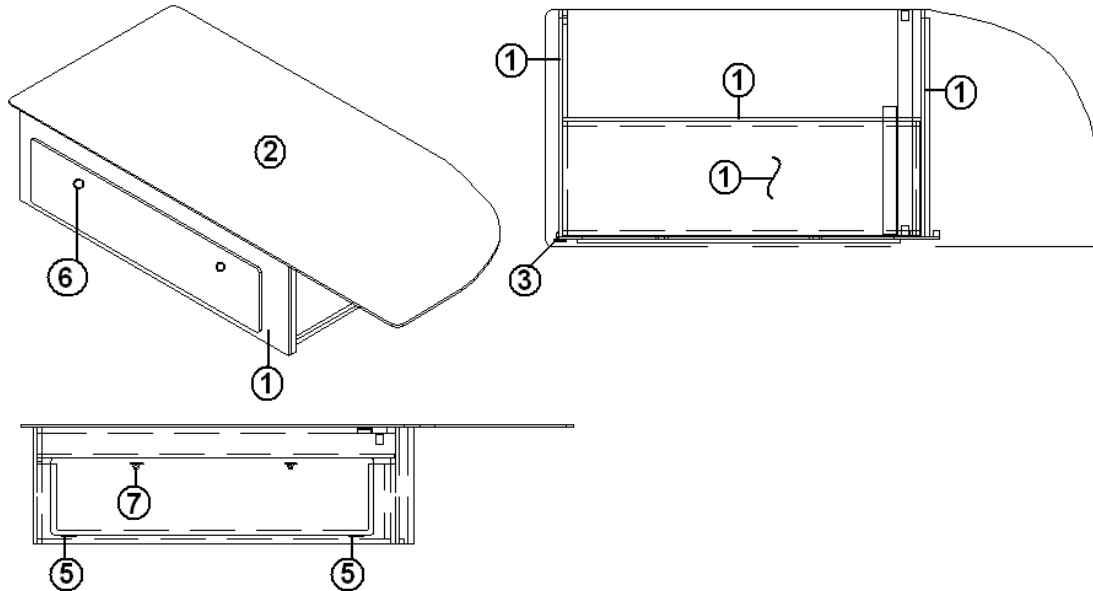

2013 CLASSIC TRAILER

FURNITURE, BEDROOM

Bed, Twin, Roadside & Curbside, 27'

966757-01	Bed, RS Twin
966757-02	Bed, CS Twin
1. 801258-003	Paneling, 3/4" Hickory/Raw
2. 800507-03	Lauan, 3/8"X 4'X 8'
3. 800575-013	Molding, corner - Hickory
4. 380203-01	Piano hinge
5. 381999	Hinge, orb
6. 382003	Knob-1.38" orb
7. 381228	Catch, grabber
966759-01	Closeout, RS twin bed
966759-02	Closeout, CS twin bed
115209-02	Tread Plate, Diamond Plate