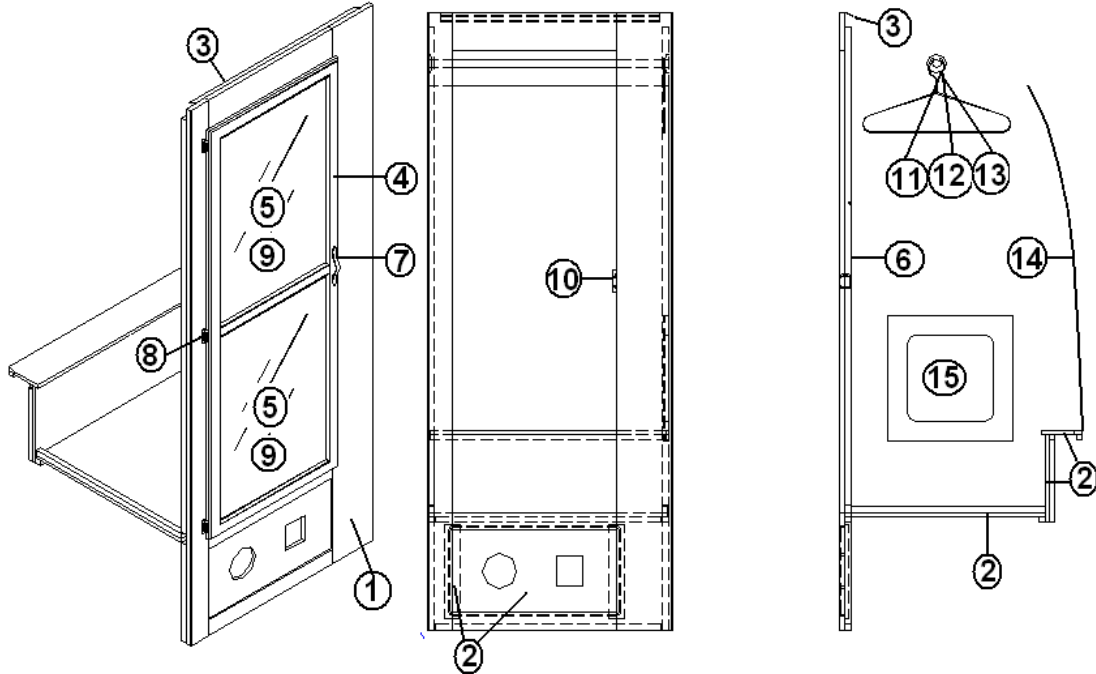

2013 CLASSIC TRAILER

FURNITURE, BATH

Wardrobe, Roadside, 27' Front Bed

	966722	Wardrobe assembly, RS
1.	966721-003	Face frame, RS wardrobe
2.	801259-003	Paneling, 1/2", Hickory/raw
3.	104821	Support, roof locker, 74"
4.	800557-103	Door frame, 22.00" X 60.00"
5.	371262-04	Mirror, safety- 19.12 X 28.12
6.	801260-003	Paneling 5/32", G1S, Hickory /raw
7.	382002	Pull, cabinet door, 3"center, orb
8.	381999	Hinge, orb
9.	381754	Mirror clip
10.	381228-01	Catch, grabber door
11.	500956	Light, wardrobe,#PD210-111 brown w/ switch
12.	380045	Tubing 3/4"
13.	380046	Flange, chrome
14.	200975-04	Conduit, flexible black plastic
15.	966723	Closeout assembly
	365250-003	Edgebanding, 5/8", Hickory
	701538-01	Carpet – Econolier w/ PSA back
	382003	Knob, 1.38", orb