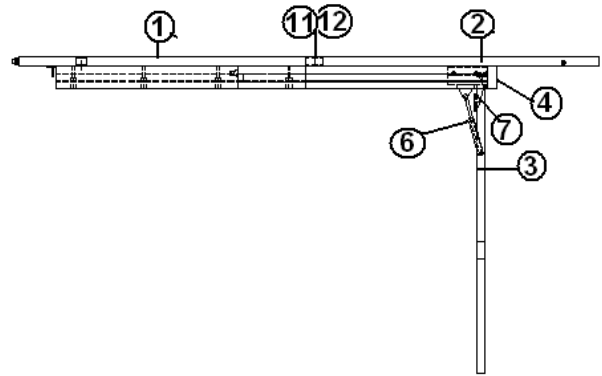

2013 CLASSIC TRAILER

FURNITURE, LOUNGE

Table, Lift Up, 30',

	960420-06	Table, lift up, 24", Hickory
1.	962878-023	Leaf, table, lower, Hickory
2.	962879-023	Leaf, table, upper, Hickory
3.	962177-033	Leg, hardwood 30.50", Hickory
4.	960419-013	Facer board, lift up table, Hickory
5.	381306	Slides, table, lift up, RH & LH #20
6.	381147	Door support, spring loaded
7.	380210	Hinge, pivot, zinc plated
8.	201155	Sliding guide, plastic - table
9.	380040	Hinge, Soss, invisible, LH/RH
10.	345319-08	Screw, particle board, #8 X 1.00"
11.	380037	Retainer, spring lock
12.	380038	Eyelet, lock GS 5 10 brass
13.	381074	Catch, bulldog #65S (copper)
	380203-01	Piano hinge 1/8"
	101253	Credenza hinge, moveable
	381228-01	Grabber Door Catch