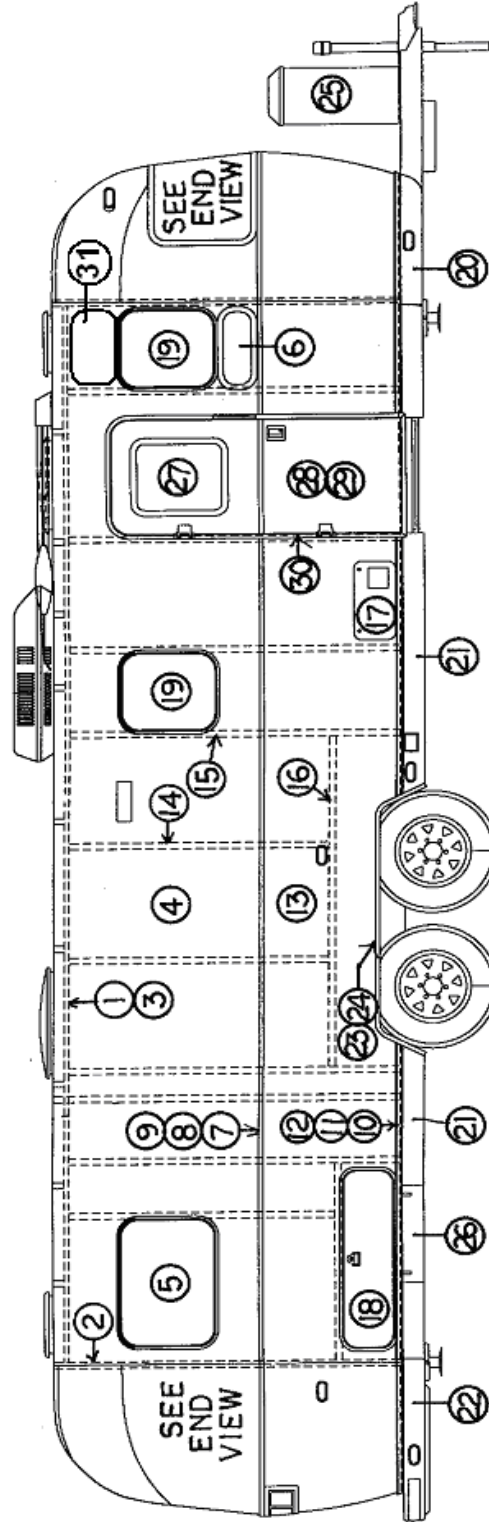

2013 CLASSIC TRAILER

EXTERIOR SHELL

Wall, Curbside, 30'

See next page for P/N