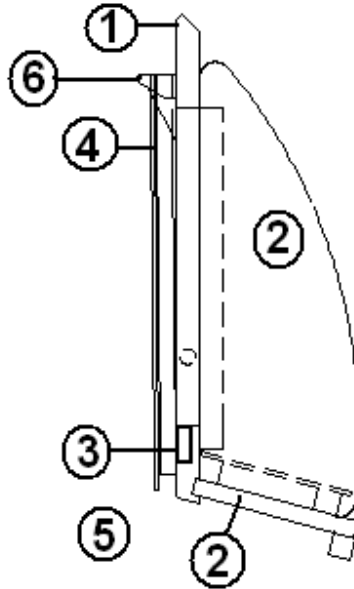

2013 CLASSIC TRAILER

FURNITURE, BATH

Medicine Cabinet, Upper, 27' Front Bed

966712	Medicine cabinet, upper
1. 966711-003	Face frame, medicine cabinet
2. 801258-003	Paneling 1/2", Hickory / Hickory
3. 381228-01	Catch, grabber door
4. 372203-17	Mirror, safety, 33.31" X 14"
5. 382126	Mirror pull
6. 385935	Hinge, brass, pivot
380024	Arms, support, RH