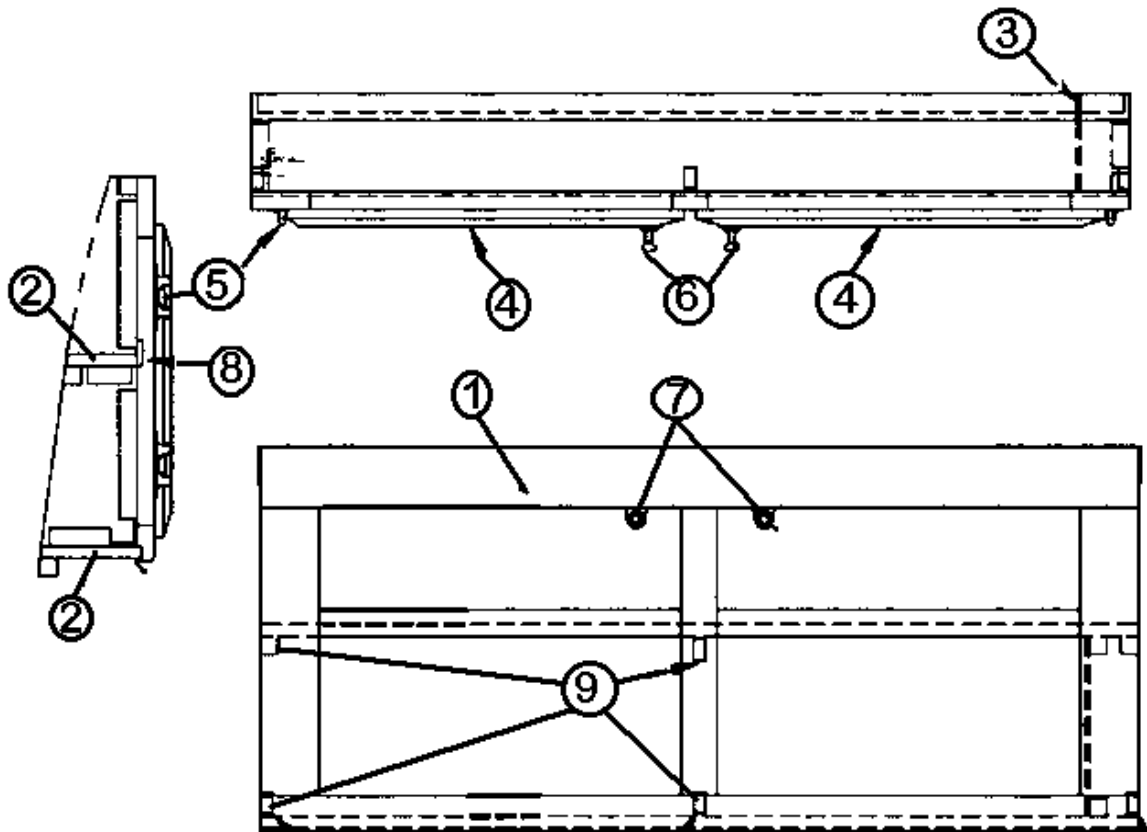

2013 CLASSIC TRAILER

FURNITURE, BATH

Medicine Cabinet, Lower, 30'

961899-05	Medicine Cabinet, Lower
1. 961897-013	Face frame, medicine cabinet, lower, Hickory
2. 801258-003	Panel, 1/2" G2S, Hickory
3. 800025-01	Pine, 3/4" X 3/4", Stained
4. 800599-573	Drawer face 17.25 X 13.00, Hickory
5. 381999	Hinge, Orb
6. 382002	Cabinet door pull, Orb, 3" center
7. 381228-01	Catch, grabber door
8. 800573-013	Molding, 1 X 3/32 X 80, Hickory
9. 380041	Brace, 1IN Stanley, corner