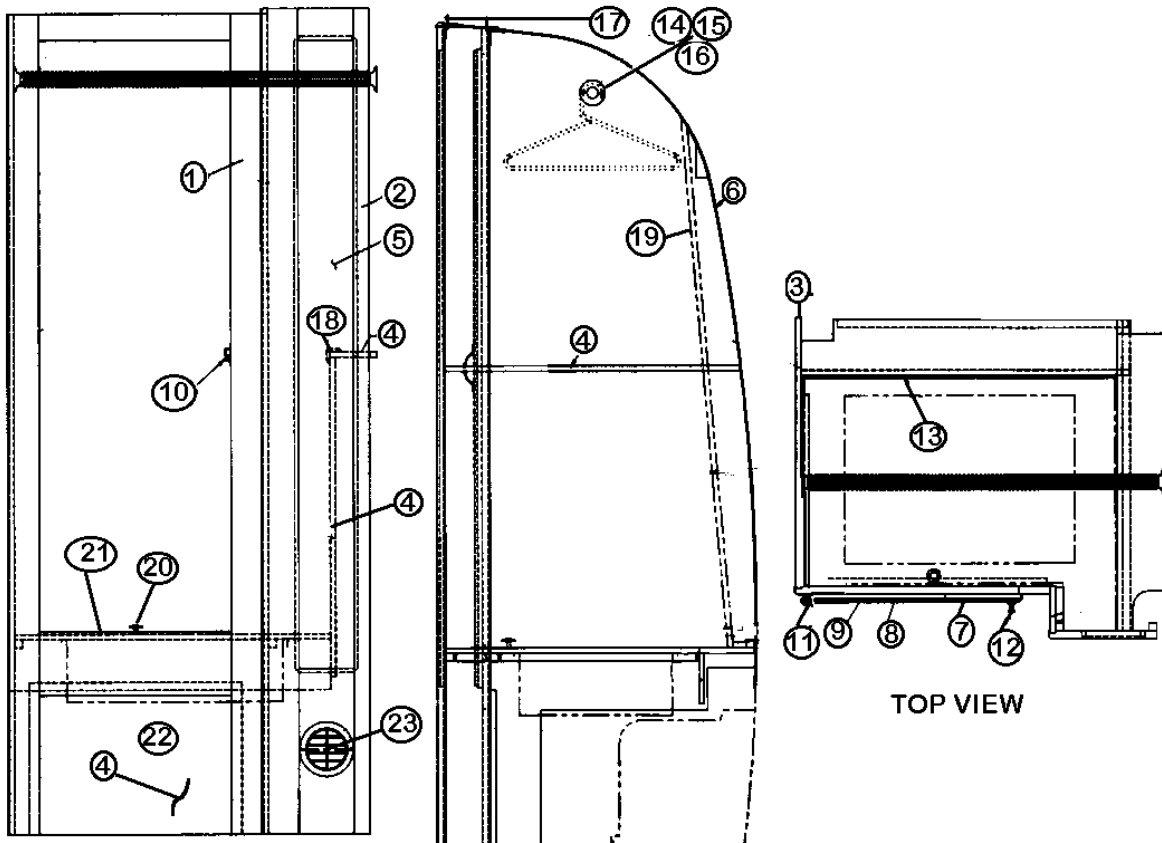

2013 CLASSIC TRAILER

FURNITURE, BATH

Wardrobe, 30'

See next page for P/N

2013 CLASSIC TRAILER

FURNITURE, BATH

Wardrobe, 30'

	962175-05	Wardrobe Assembly
1.	962162-013	Face frame, wardrobe, aft, CS, Hickory
2.	962163-013	Face frame, wardrobe, fwd, Hickory
3.	800984-22	Panel, forward wardrobe
4.	801258-003	Panel, 1/2" G1S Hickory/Raw
5.	801260-003	Panel, 5/32" G1S Hickory/Raw 4'X8'
6.	800397-01	Cedar planked 5/32"
7.	800557-153	Door frame, Hickory
8.	371262-10	Mirror, safety 16.12" X 28.12"
9.	381754	Mirror clip R2
10.	381228-01	Grabber, door catch
11.	381999	Hinge, Orb
12.	382002	Cabinet door pull, Orb, 3" center
13.	380458	Hinge, piano, brown anodized
14.	380045	Tubing, 3/4IN metallic
15.	380046	Flange, chrome
16.	200975-04	Conduit, flexible black plastic
17.	104821	Support, roof locker, 74"
18.	800575-013	Molding, corner 80"L, Hickory
19.	104629	Extrusion, wall attachment
20.	962222	Closeout, wardrobe wires
20.	382003	Knob, 1.38" orb
21.	964945-01	Lift Up Shelf Assembly
22.	201016	Drawer 16" X 22"
23.	601244-01	Register, Rotaire, 4" brown
	203138-03	Extrusion, plastic, wall, beige
	701538	Carpet, velour black 48"
	500956	Light, brown w/switch