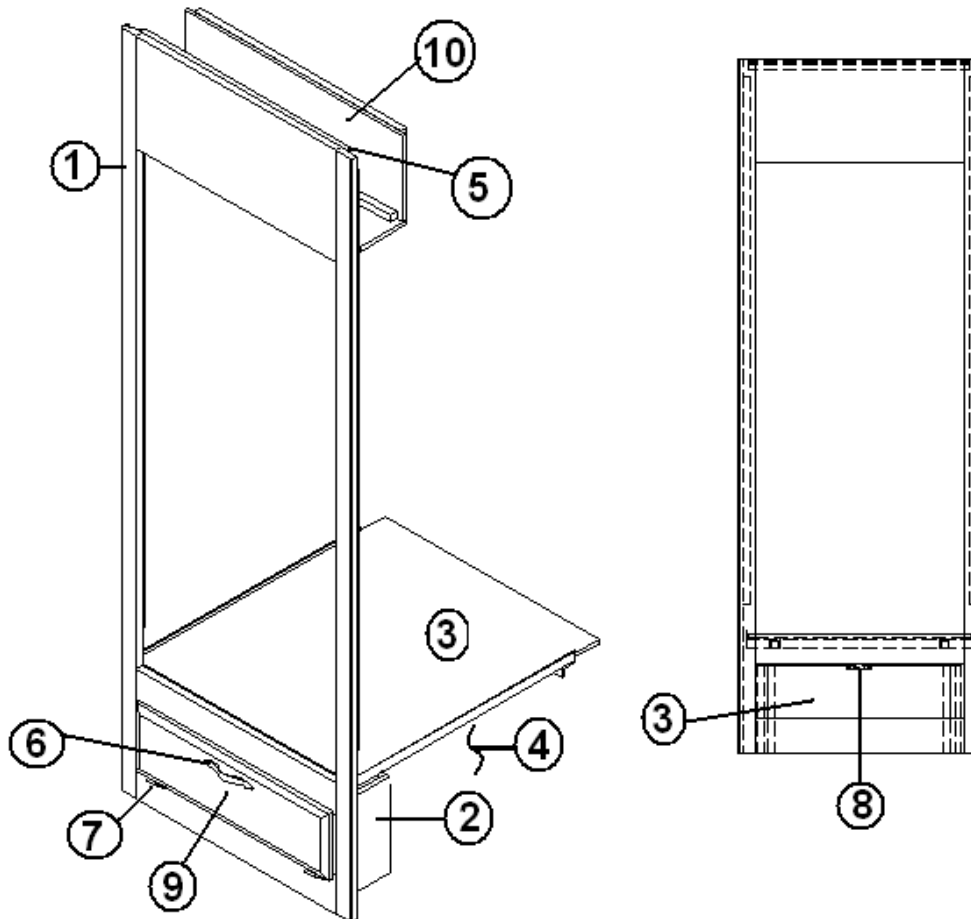

2013 CLASSIC TRAILER

FURNITURE, GALLEY

Refrigerator Cabinet, 27' Front Bed

966726	Refer cabinet
1. 966724-003	Face frame, refer cabinet
2. 801259-003	Paneling, 1/2" Hickory/Raw
3. 801260-003	Paneling, 5/32" Hickory/Raw
4. 104821	Support, roof locker, 74"
5. 966725	Refer stand
6. 382002	Pull, cabinet door, 3" center, orb
7. 381999	Hinge, orb
8. 381228-01	Catch, grabber door
9. 800599-213	Drawer face 7.00" X 23.00"
10. 966793	Air defoiler, upper refer