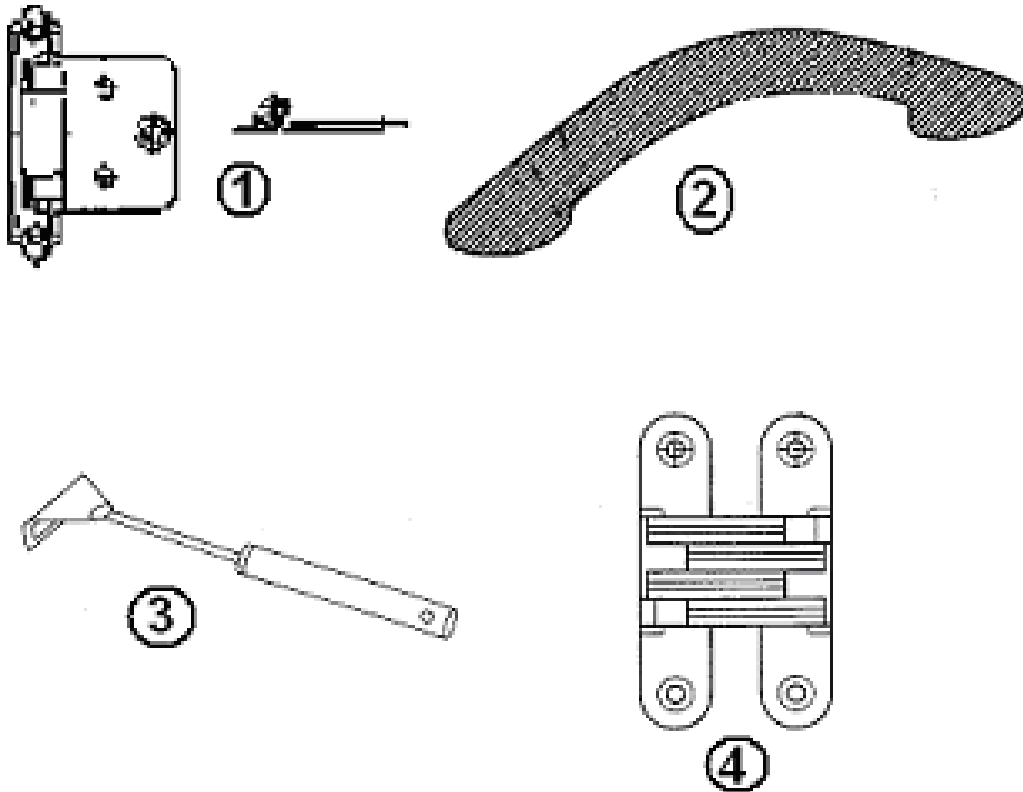

2013 CLASSIC TRAILER

HARDWARE

Interior Latches/Hinges/Handles

- | | |
|-----------|-----------------------------------|
| 1. 381999 | Hinge, Orb |
| 2. 382002 | Cabinet door pull, Orb, 3" center |
| 3. 381147 | Door support spring loaded |
| 4. 380040 | Soss hinge credenza table |
| 382159 | Hinge, pivot Nickel |