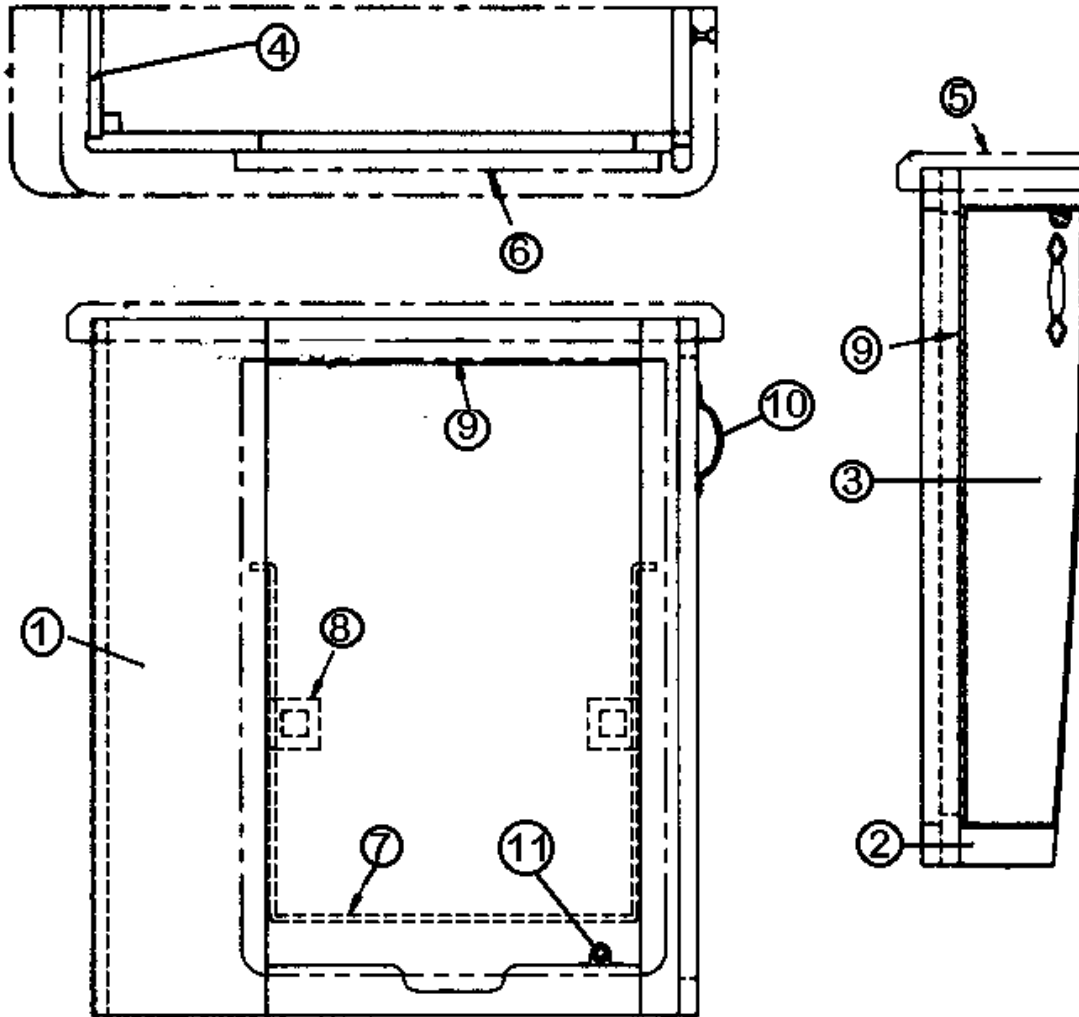

2013 CLASSIC TRAILER

FURNITURE, LOUNGE

Writing Table/Chair Storage, 31' D, 30'

See next page for P/N

2013 CLASSIC TRAILER

FURNITURE, LOUNGE

Writing Table/Chair Storage, 31' D, 30'

	961959-04	Writing table, w/chair storage
1.	961955-023	Face frame, chair storage, Hickory
2.	961956-013	Frame end w/table, chair, Hickory
3.	961957-013	Door, Hickory, chair storage
4.	801258-003	Panel ½' G2S, Hickory/Hickory 4' x 8'
5.	962875-003	Top Assembly, NOMAR, Limited, Hickory
6.	962880-003	Top Assembly, NOMAR, Limited, Hickory
7.	380492	Bracket, table
8.	340018	Catch plate J-1
9.	380458	Hinge piano, brown anodized
10.	382002	Cabinet door pull, Orb, 3" center
11.	381228-01	Catch, grabber door