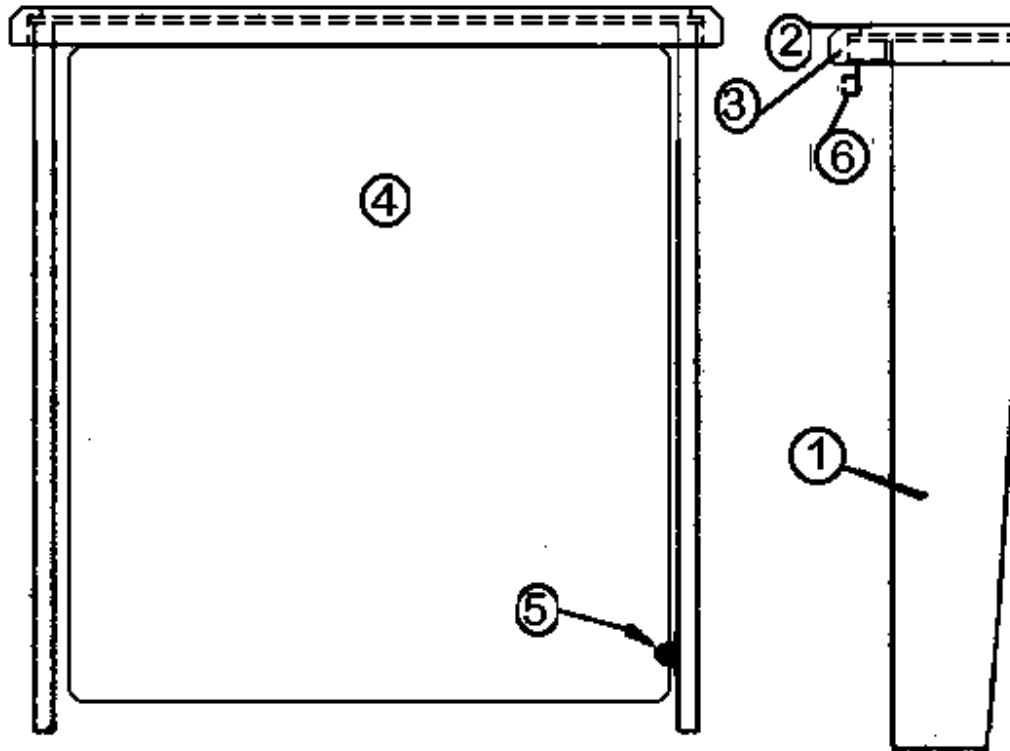

2013 CLASSIC TRAILER

FURNITURE, LOUNGE

Lift Up Table Cabinet, 30'

962015-02	Lift up table
1. 962381-013	Fwd stile, RS, credenza, Hickory
2. 962875-003	Top, writing table, chair storage
3. 964280-003	Counter top edge, molding, Hickory
4. 960420-06	Table, lift up 24.00", Hickory
5. 381074	Bulldog catch
6. 101253	Extrusion. Credenza, hinge moveable