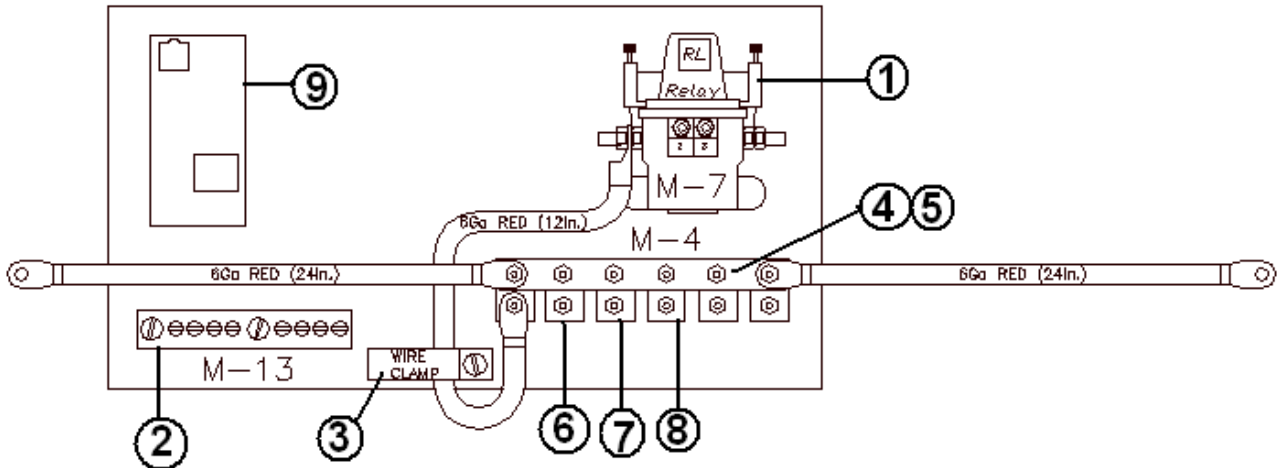

2013 CLASSIC TRAILER

ELECTRICAL, 110 VOLT

Converter/Electronic Kill Breaker Panel, 27' Front Bed

1. 511655-02	BDO Relay 100 AMP 12VOLT
1. 511655-01	Switch bezel, silver/black
1. 511655-05	Cable, BDO/1 30'
2. 510743	Ground bar, 3-1/2" long
3. 340093-06	Clip, "J" vinyl coated, 3/4"
4. 510948-12	Bar BUSS circuit breaker conn.
5. 510946-06	Bracket, 6PO, breaker, 12V, #8536-2
6. 510947-50	Breaker, 12V DC, type II, #12V50
7. 510947-20	Breaker, 12V DC, type II, #12V20
8. 510947-30	Breaker, 12V DC, type II, #12V30
9. 511846	Kit, charger controller, solar panel
511654-03	Power center, Magnatek w/transfer auto switch
511023	Tester, circuit analyzer (loose item)

Generator Prep Components

510562	Switch, generator
	Auto transfer switch, 34', 31', 30' (34'OUT)
385062	Decal 110-125 Voltage AC
512401-02	Power inlet, 30A, 125V, male