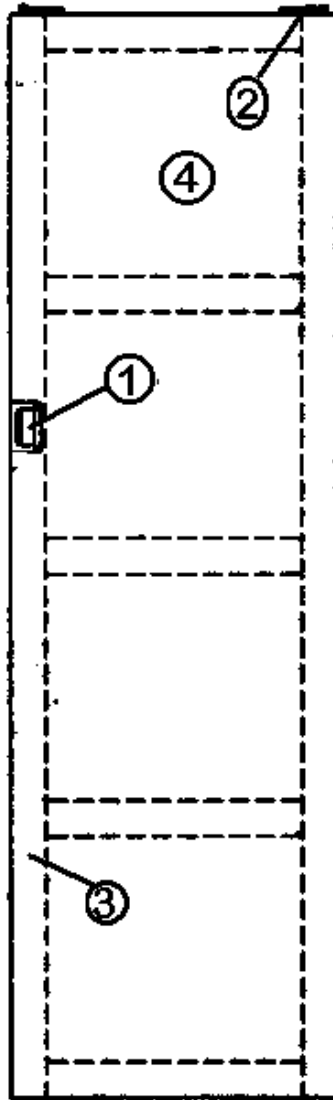

2013 CLASSIC TRAILER

FURNITURE, BATH

Bath Sliding Door, Forward, 31'

966121-01	Bath Sliding Door Assembly
1. 201427	Finger pull, light brown
2. 200009	Sliding door guide
3. 365268-04	Edgebanding-1.25"X .055"
4. 800260-003	Panel, 5/32" G1S, Hickory
381443-01	Sliding door set #71-222-5'
381100	Sliding door guide
963296-013	Header, slider door long, Hickory
963297-013	Header, slider door short