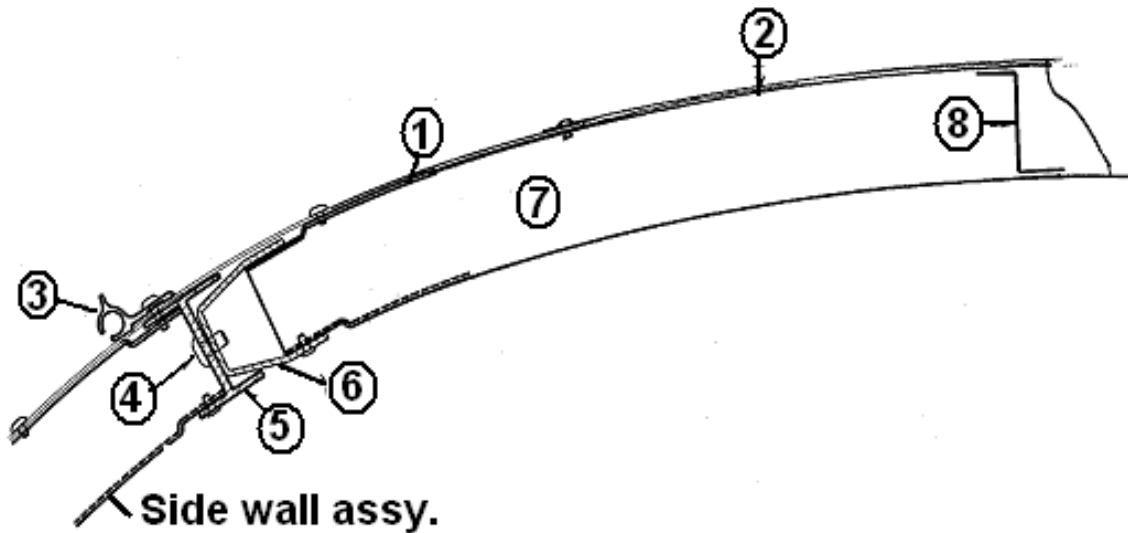

2013 CLASSIC TRAILER

EXTERIOR SHELL

Roof

1. 114669-307	Aluminum, white, .032" x 12.69" x 307"
2. 114489-262	Aluminum, white, .032 x 60 x 262"
2. 114489-198	Aluminum, sheet, white,.032 x 60 x 198"
3. 114290-01	Extrusion, awning/drip rail, 197.25"
3. 114290-02	Extrusion, awning/drip rail, 261"
3. 114290-03	Extrusion, awning/drip rail, 307"
4. 330139-01	Rivet, Magnalok, SS 1/4"
5. 104707-01	Extrusion, "I" beam, 303"
5. 104707-06	Extrusion, "I" beam, 258"
6. 114987-02	Extrusion, roof corner, 30' & 31'
6. 114987-01	Extrusion, roof corner, 194", 27'
7. 114668	Roof bow
8. 104408	Extrusion, Z bar, horizontal
104948	Air deflector, A/C-Refer vent
325000-03	Rivet, anodized white 1/8" X 1/4"
101828	Extrusion, aluminum window stiffener