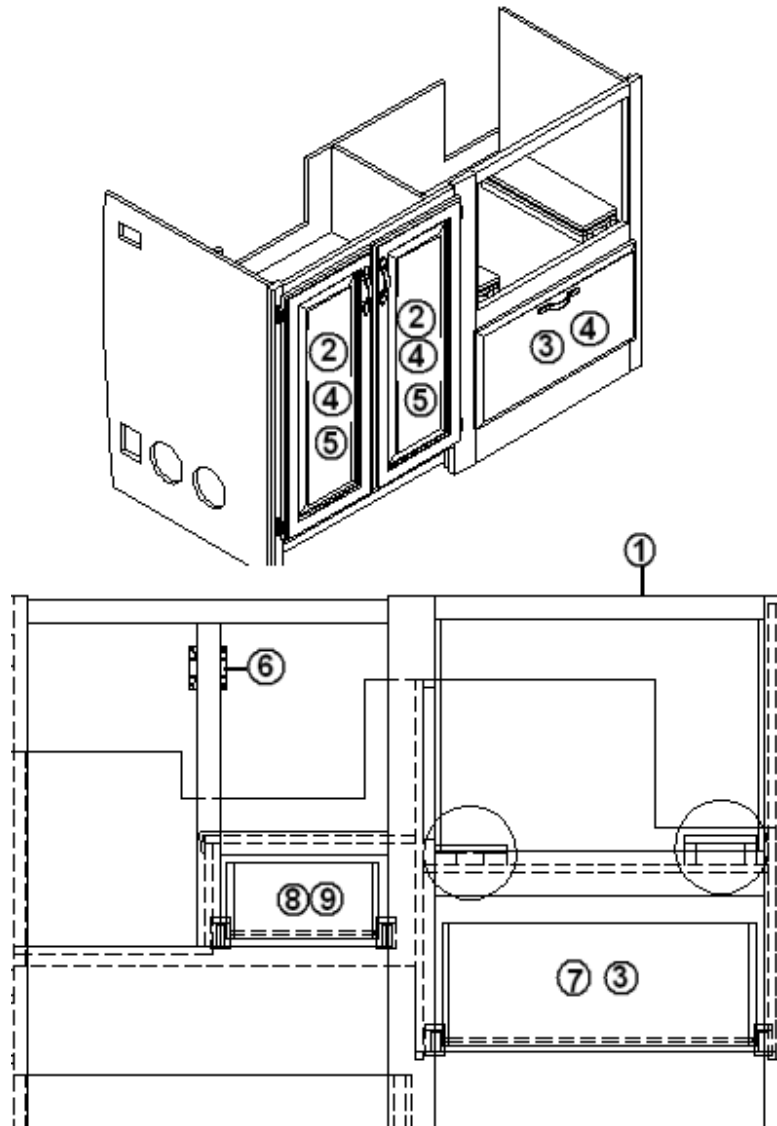

2013 CLASSIC TRAILER

FURNITURE, GALLEY

Galley, 31' D, 30', Forward, Microwave Section

	964966-09	Galley assembly, forward microwave section
1.	964629-003	Face frame, galley, Hickory
2.	801258-003	Panel, ½" G2S, Hickory/Hickory 4' X 7'
3.	801259-003	Panel, ½' G1S, Hickory/Raw
4.	800597-503	Door, 12.00" X 29.50", Hickory
5.	800599-213	Drawer face, 7.00" X 23.00" Hickory
6.	382002	Cabinet door pull, Orb, 3" center
7.	381999	Hinge, Orb
8.	381228-01	Catch, grabber door
9.	964910-01	Drawer box- 20.88" X 18.00" X 5.00"
10.	381133	Rack sack, 6.5 liter, white
11.	381526-03	Drawer slide-18" (PER PR)
12.	381526-06	Adjustable rear bracket (PER PR)
13.	964910-02	Drawer box, 10.00" X 18.00" X 5.00"
14.	801172-013	Molding, corner. 8' long, Hickory
15.	602318-01	Top assembly, galley, Corian, Sandstone For units manufactured on or after 1/2/2012.
	800631-003	Handrail, 23" long, Hickory
	967866	Insert, Cutlery Drawer 9" x 17"
	195329-202	Hemisphere Clear Bump-On
	381635	Sink Clip, Under mount
	602227	Dispenser, Liquid Soap/Lotion

2013 CLASSIC TRAILER

FURNITURE, GALLEY

Galley, 31' D, 30', 27', Fwd. Convection Microwave Section

Parts Listed on Next Page