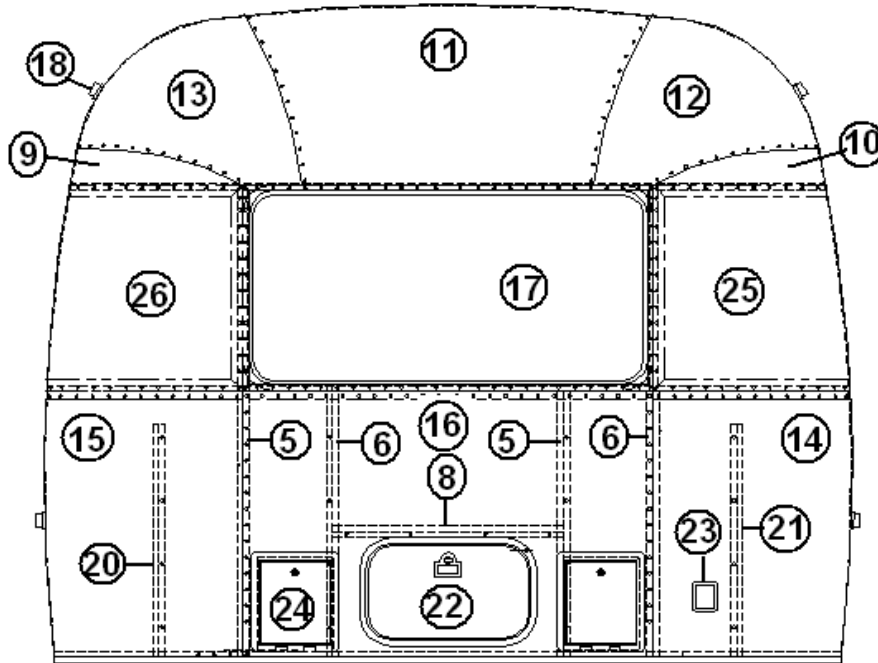

2013 CLASSIC TRAILER

EXTERIOR SHELL

Front End, 27' Front Bed

See next page for P/N