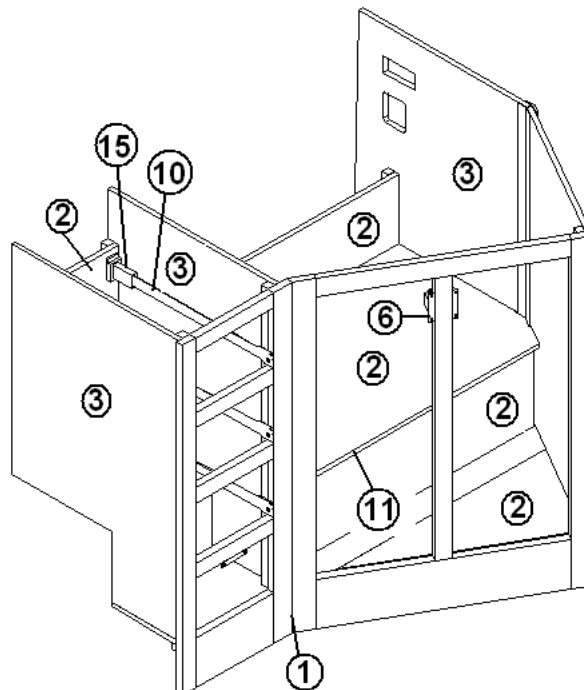

2013 CLASSIC TRAILER

FURNITURE, GALLEY

Galley, 27' Front Bed, Aft Section

See next page for P/N