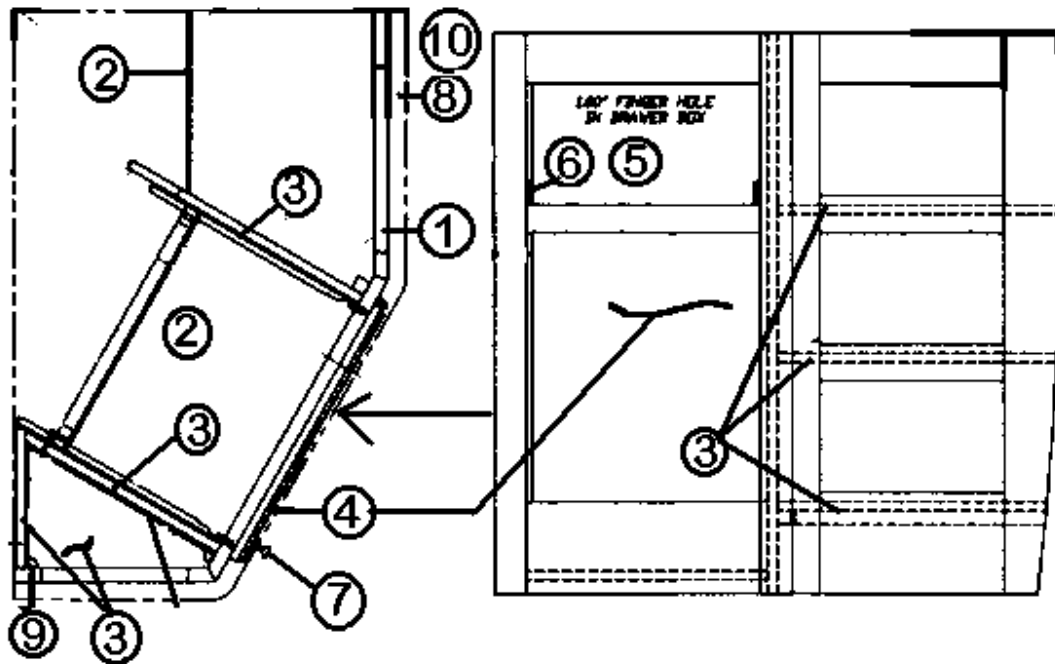

2013 CLASSIC TRAILER

FURNITURE, LOUNGE

End Table, 30'

See next page for P/N

2013 CLASSIC TRAILER

FURNITURE, LOUNGE

End Table, 30'

	963219-03	End table
1.	962291-013	Face frame, end table, Hickory
2.	801260-003	Panel 5/32" G1S Hickory/Raw 4' X 8'
3.	801258-003	Panel 1/2" G2S Hickory/Hickory 4' X 7'
4.	800597-513	Door, 15.75" X 23.00", Hickory
5.	964910-14	Drawer box- 13.75" X 13.00" X 5.00"
6.	381526-01	Drawer slide-14" (PR)
7.	382002	Cabinet door pull, Orb, 3" center
8.	962876-003	Top, end table
9.	800638-023	Molding, 1/4" round .5", Hickory
10.	964280-003	Counter top, edge molding, Hickory