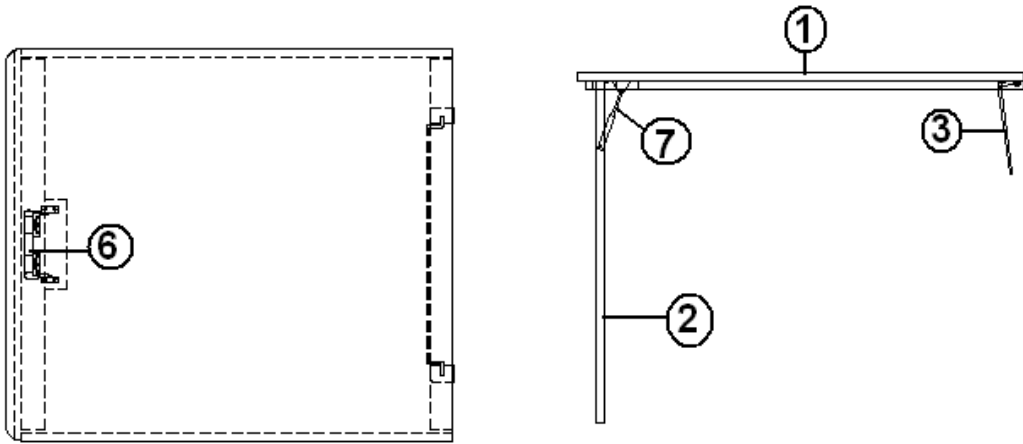

2013 CLASSIC TRAILER

FURNITURE, LOUNGE

Dinette Table, 27' Front Bed

- | | |
|---------------|---------------------------------|
| 966773 | Table, dinette |
| 1. 966772-003 | Top, dinette table, 34" X 40" |
| 2. 962177-033 | Leg, hardwood, 30.50" |
| 3. 380284-02 | Table hinge bracket |
| 4. 380284-03 | Table hinge brackets, not shown |
| 5. 340018 | Catch plate J-1, not shown |
| 6. 380210 | Hinge, plain steel |
| 7. 381147 | Support, spring loaded door |