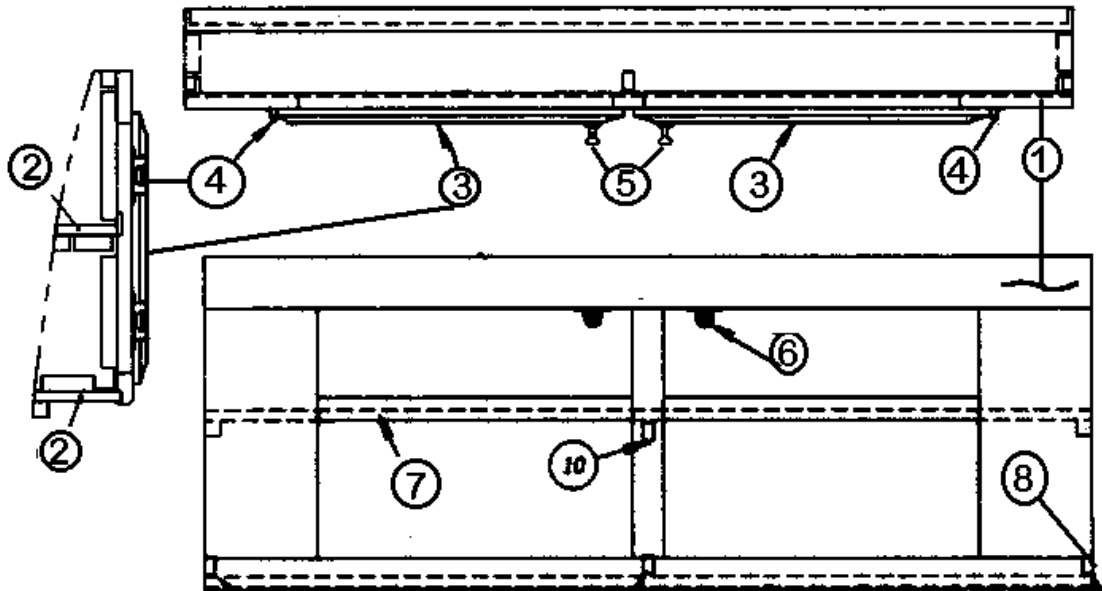

FURNITURE, BATH

Medicine Cabinet, Lower, 31'

- | | |
|---------------|---|
| 964302-06 | Medicine Cabinet, Lower Assembly, 31' |
| 1. 964300-013 | Face frame, lower Hickory |
| 2. 801258-003 | Panel 1/2" G2S, Hickory |
| 3. 800599-573 | Drawer face, 17.25" X 13.00", Hickory |
| 4. 381999 | Hinge, Orb |
| 5. 382002 | Cabinet door pull, Orb, 3" center |
| 6. 381228-01 | Catch, grabber door |
| 7. 800573-013 | Molding door edge, 1-3/32" X 80", Hickory |
| 8. 380041 | Brace 1 in. Stanley corner |