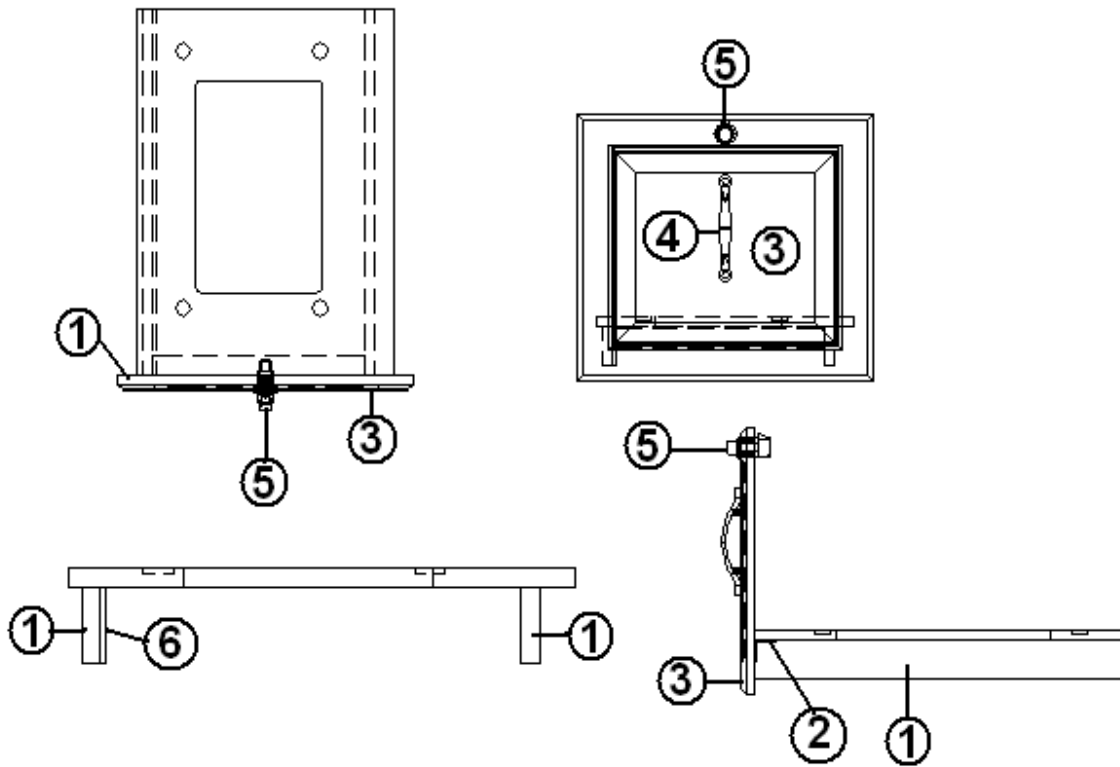

2013 CLASSIC TRAILER

FURNITURE, GALLEY

Pantry Cabinet Microwave Slide Out, 27' Front Bed

966980	Microwave Slide Out, 27', Microwave Option
1. 801258-003	Panel, 1/2", Hickory/Hickory
2. 114812	Aluminum angle, 1" x 1"
3. 800597-1003	Door, raised panel, 15.25" x 13.75"
4. 382002	Pull, cabinet door
5. 381408	Lock, push button style
6. 800507-01	Lauan, 1/8" x 4' x 8'