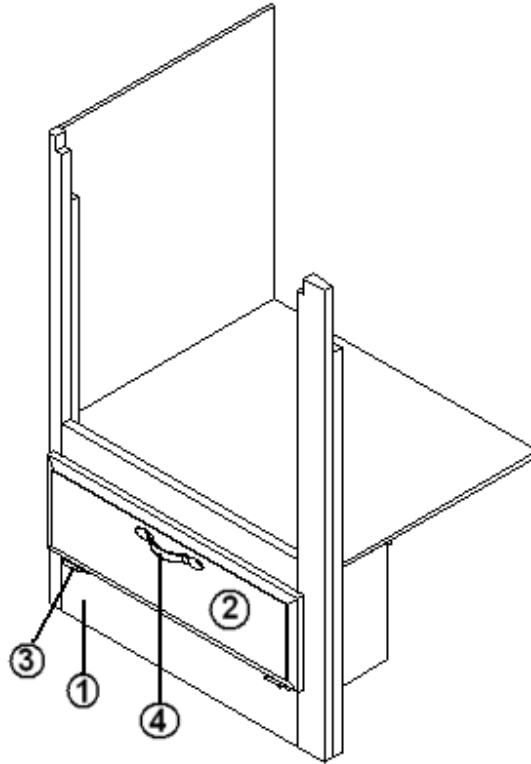

2013 CLASSIC TRAILER

FURNITURE, GALLEY

Galley, 31', 30', Full Oven

967821

Assy., Galley, Oven Section, 30'/31'

1. 967822-003	Face Frame, Full Oven
2. 800599-383	Drawer Face, 7.00 x 21.50
3. 381999	Hinge, ORB CM7139C-04B
4. 382002	Pull, Cabinet Door 3" Center, ORB
801259-003	Panel, .5" Hickory/Raw G1S
381228-01	Grabber Door Catch