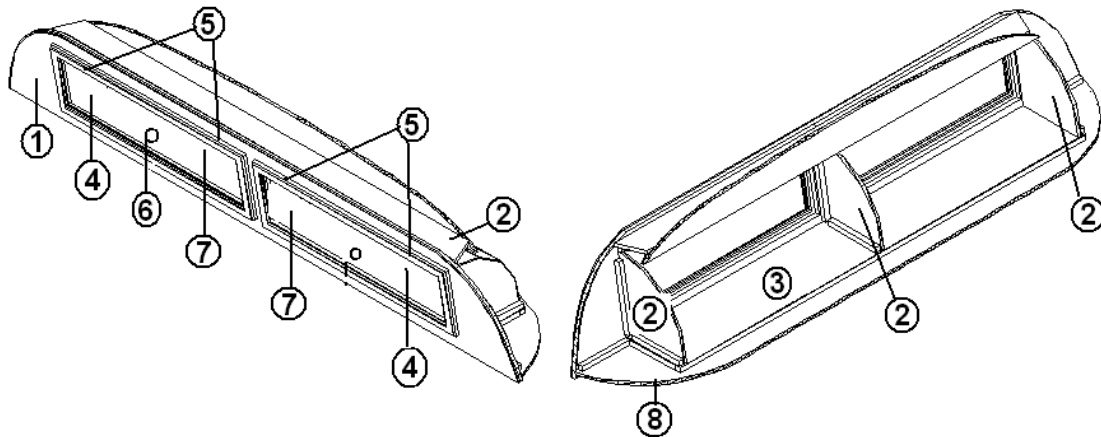

2013 CLASSIC TRAILER

FURNITURE, BEDROOM

Roof Locker, Front End, 27' Front Bed

966729	Roof locker, front
1. 963498-003	Face frame, roof locker, front
2. 801258-003	Paneling, 1/2" Hickory/Hickory
3. 801260-003	Paneling, 5/32" Hickory/Raw
4. 800597-853	Door, 10.5" X 32.50"
5. 381999	Hinge, orb
6. 382002	Pull, cabinet door, 3" center, orb
7. 381147	Support, spring loaded door
8. 702482-03	Headliner - Spectra Opal x textured