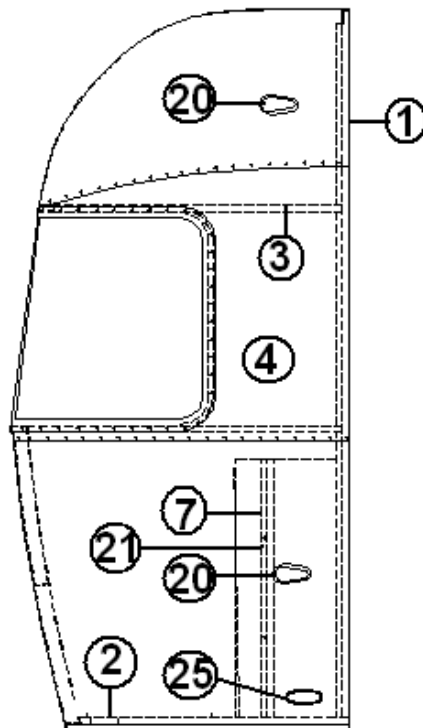

2013 CLASSIC TRAILER

EXTERIOR SHELL

Front End, 31', 30'

See next page for P/N