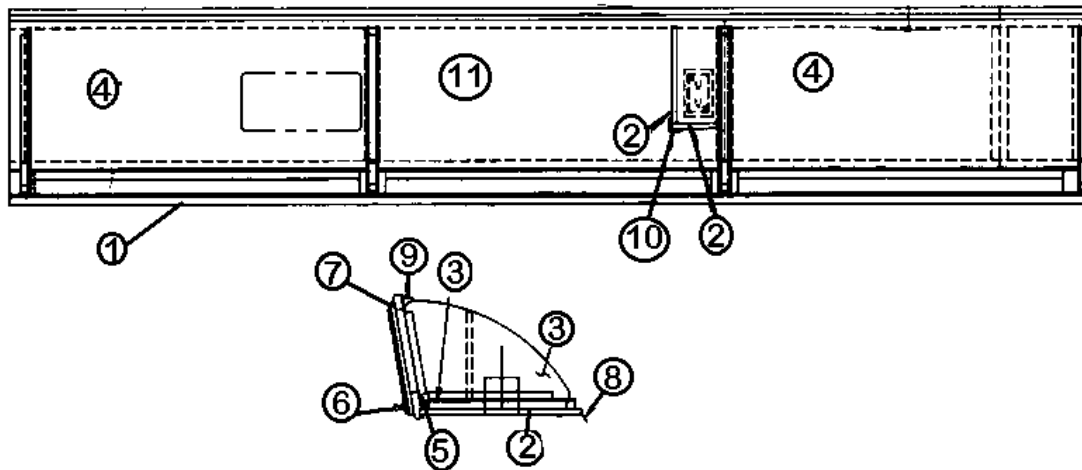

2013 CLASSIC TRAILER

FURNITURE, GALLEY

Roof Locker, 31', 30', Galley

963761-06	Galley, roof locker assembly, 30'
963761-08	Galley, roof locker assembly, 31'
1. 962167-013	Face frame, galley roof locker, Hickory
2. 801258-003	Panel, 1/2" Hickory/Hickory 4' X 7'
3. 801260-003	Panel, 5/32"G1S Hickory/Raw 4'X 8'
4. 800597-013	Door, 10.50" X 22.00" Hickory
5. 381147	Support, spring loaded door
6. 382002	Cabinet door pull, Orb, 3" center
7. 381999	Hinge, Orb
8. 104829	Support, roof locker, galley
9. 104821	Support, roof locker, 74"
10. 800575-013	Molding, corner,, 80" Long Hickory
11. 800597-123	Door, 10.50" X 26.25" Hickory
100097	Extrusion, alum. Curtain track
962197-05	Box assembly, priority switch