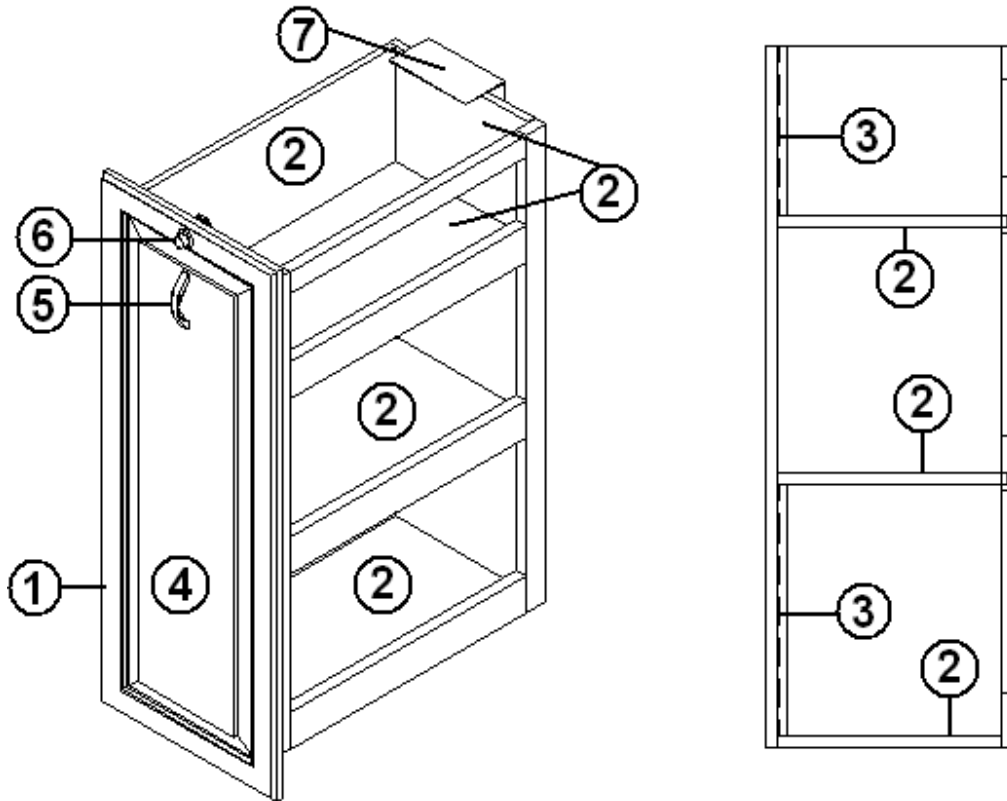

2013 CLASSIC TRAILER

FURNITURE, GALLEY

Pantry Cabinet Slide Out, 27' Front Bed

966977	Pantry, S/O assembly
1. 966736-003	Face frame, pantry S/O assembly
2. 801258-003	Paneling, 1/2" Hickory/Hickory
3. 114811	Aluminum angle .50" X .50"
4. 800597-993	Door, 15.25: X 35.50"
5. 382002	Pull, cabinet door, 3" center, orb
6. 381408	Lock, push button style, black
7. 104887	Positive stop, pantry
365268-03	Edgebanding-.024"X .63"