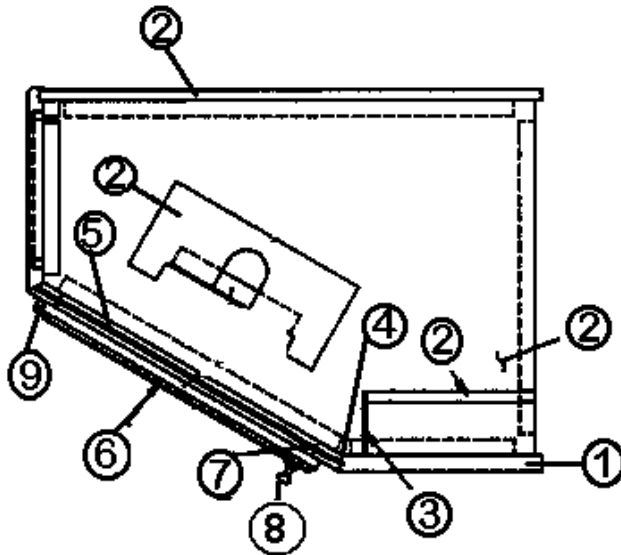

2013 CLASSIC TRAILER

FURNITURE, LOUNGE

TV Cabinet, 30'

962202-06	TV cabinet assembly, w/o TV, vinyl
1. 962200-013	Face frame, TV cabinet, Hickory
2. 801258-003	Panel 1/2" G2S, Hickory/Hickory 4' X 7'
3. 801260-003	Panel, 5/32"G1S Hickory/Raw 4' X 8'
4. 114811	Aluminum angle .50 X .50
5. 203138-03	Extrusion, plastic wall, beige
6. 800597-953	Door frame, 15.00" X 14.50", Hickory
7. 381228-01	Catch, grabber door
8. 382002	Cabinet door pull, Orb, 3" center
9. 381999	Hinge, Orb
365268-03	Edgebanding-5/8"