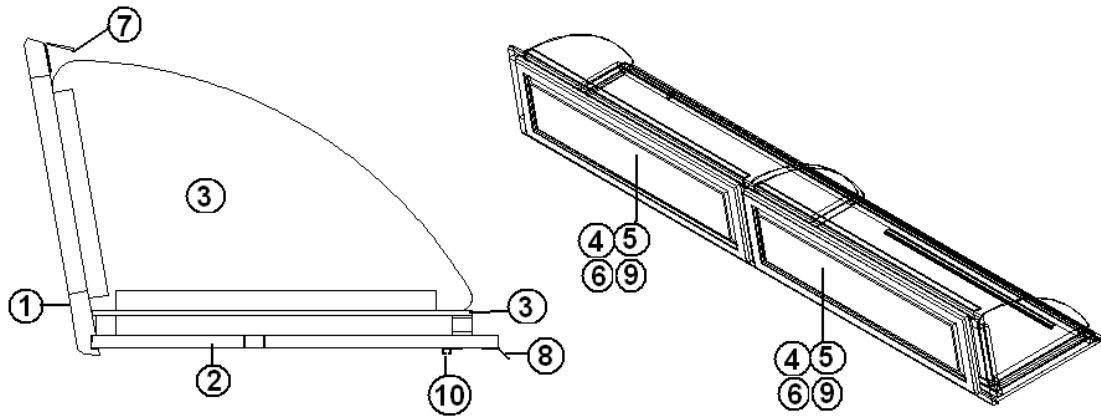

2013 CLASSIC TRAILER

FURNITURE, GALLEY

Roof Locker, Galley, 27' Front Bed

966717	Galley roof locker
1. 963354-013	Face frame, galley roof locker
2. 801258-003	Paneling, 1/2" Hickory/Hickory
3. 801260-003	Paneling, 5/32" Hickory/Raw
4. 800597-413	Door, 10.50" X 32.00"
5. 381147	Support, spring loaded door
6. 382002	Pull, cabinet door, 3" center, orb
7. 104829	Support, roof locker, galley
8. 100013	Extrusion, wall attachment
9. 381999	Hinge, orb
10. 100097	Extrusion, curtain track
500540-01	Light, ceiling, galley and vanity