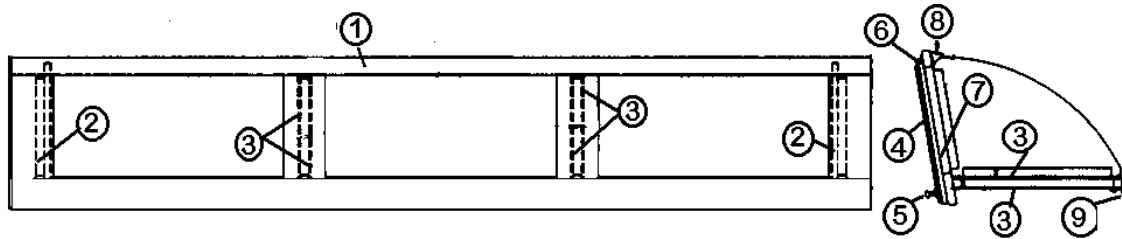

2013 CLASSIC TRAILER

FURNITURE, GALLEY

Roof Locker, Dinette, 30'

963763-05	Roof Locker Assembly, Dinette
1. 963764-013	Face frame, dinette roof locker, Hickory
2. 801258-003	Panel, 1/2" G2S Hickory/Hickory 4' X 7'
3. 801260-003	Panel, 1/8" G1S, Hickory/Raw 4' x 7'
4. 800597-073	Door, raised panel 12.25 X 21.00" Hickory
5. 382002	Cabinet door pull, Orb, 3" center
6. 381999	Hinge, Orb
7. 381147	Door support, spring loaded
8. 104821	Support, roof locker, 74"
9. 100013	Extrusion, wall attachment
100097	Extrusion, alum. Curtain track
800571-013	Molding, flat .52W X 80" Hickory