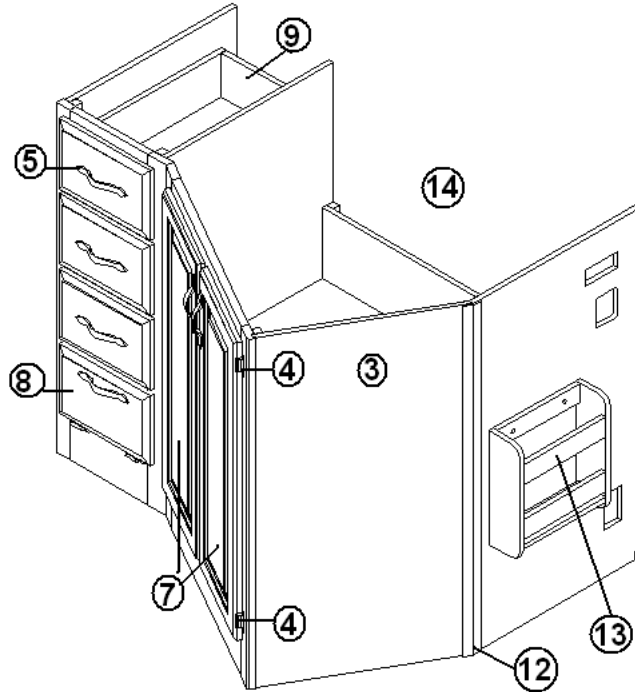

2013 CLASSIC TRAILER

FURNITURE, GALLEY

Galley, 27' Front Bed, Aft Section

See next page for P/N