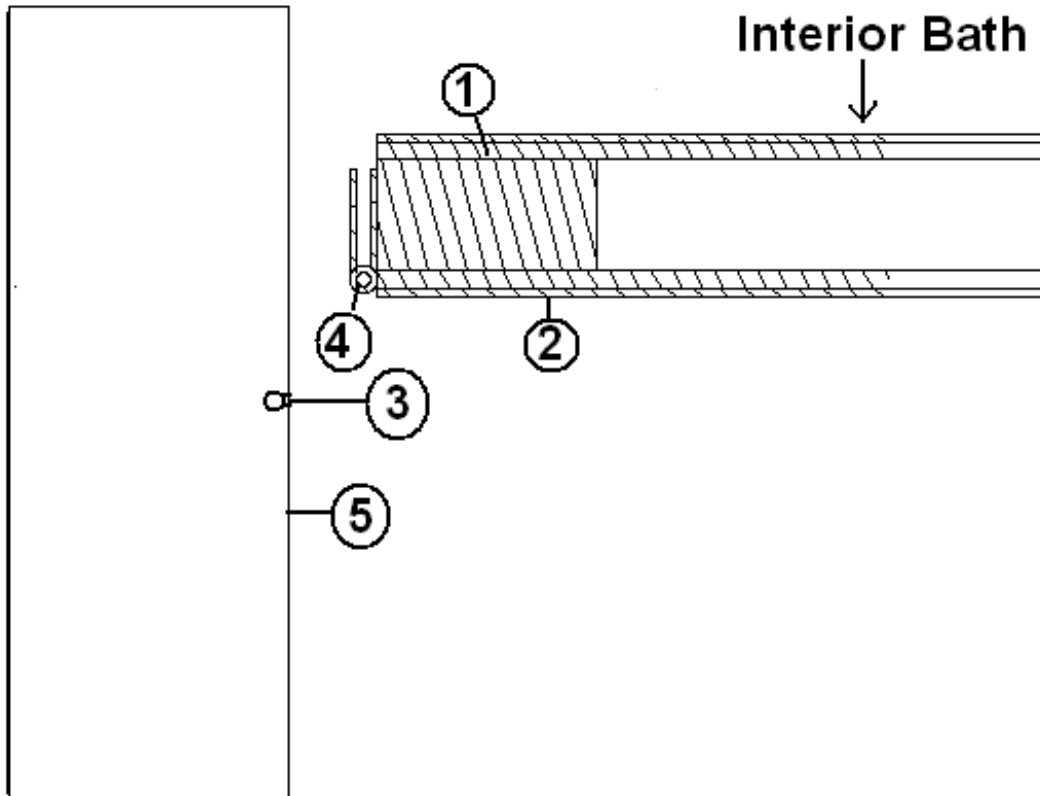

2013 CLASSIC TRAILER

FURNITURE, BATH

Door, Bath, 30', 27' Front Bed

966777	Bath door w/ window
1. 801260-003	Paneling 5/32", G1S, Hickory /raw
2. 800507-06	Lauan -.75" X 4' x 8'
3. 381771-01	Latch, lever lockset, privacy
4. 380458	Piano hinge, 1/8" IN, brown
5. 365268-04	Edgebanding-.024"X 1.25"
454320	Door handle cover