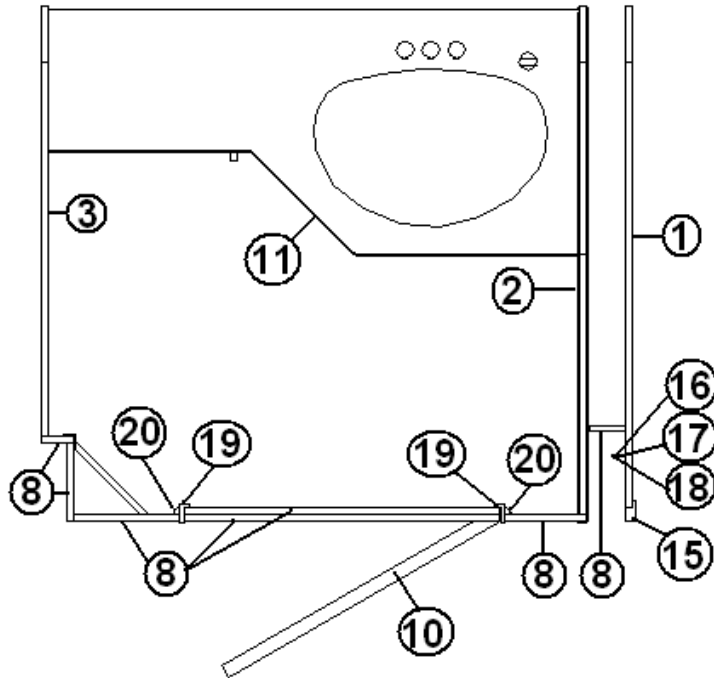

2013 CLASSIC TRAILER

FURNITURE, BATH

Wardrobe, 30'

	962175-05	Wardrobe Assembly
1.	962162-013	Face frame, wardrobe, aft, CS, Hickory
2.	962163-013	Face frame, wardrobe, fwd, Hickory
3.	800984-22	Panel, forward wardrobe
4.	801258-003	Panel, 1/2" G1S Hickory/Raw
5.	801260-003	Panel, 5/32" G1S Hickory/Raw 4'X8'
6.	800397-01	Cedar planked 5/32"
7.	800557-153	Door frame, Hickory
8.	371262-10	Mirror, safety 16.12" X 28.12"
9.	381754	Mirror clip R2
10.	381228-01	Grabber, door catch
11.	381999	Hinge, Orb
12.	382002	Cabinet door pull, Orb, 3" center
13.	380458	Hinge, piano, brown anodized
14.	380045	Tubing, 3/4IN metallic
15.	380046	Flange, chrome
16.	200975-04	Conduit, flexible black plastic
17.	104821	Support, roof locker, 74"
18.	800575-013	Molding, corner 80"L, Hickory
19.	104629	Extrusion, wall attachment
20.	962222	Closeout, wardrobe wires
20.	382003	Knob, 1.38" orb
21.	964945-01	Lift Up Shelf Assembly
22.	201016	Drawer 16" X 22"
23.	601244-01	Register, Rotaire, 4" brown
	203138-03	Extrusion, plastic, wall, beige
	701538	Carpet, velour black 48"
	500956	Light, brown w/switch

2013 CLASSIC TRAILER

FURNITURE, BATH

Bath Module, 27' Front Bed

See next page for P/N