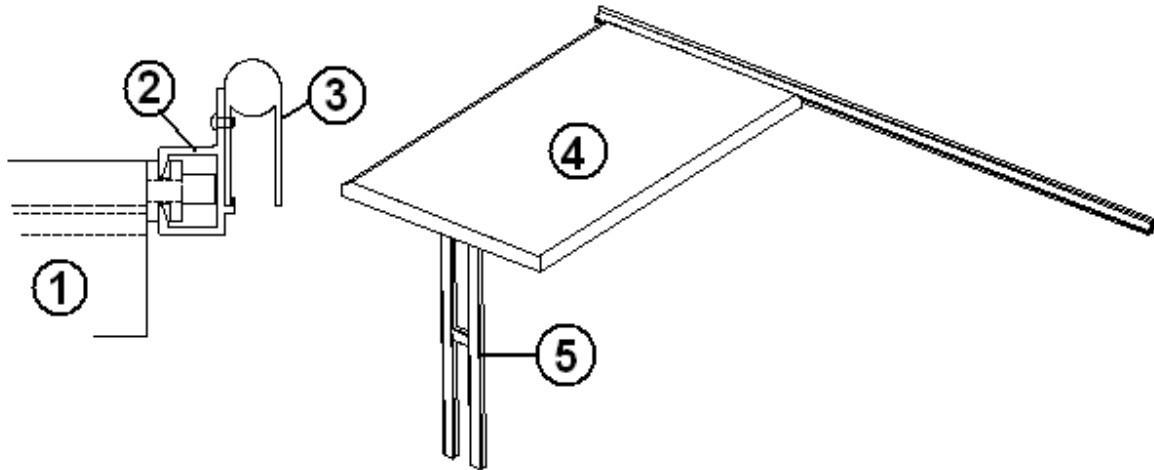

2013 CLASSIC TRAILER

FURNITURE, GALLEY

Dinette Table, 31', Sliding

- | | |
|---------------|--|
| 966410-01 | Dinette table assembly, 26" |
| 1. 101253 | Extrusion, credenza hinge, movable |
| 2. 380203-01 | Piano hinge, 1/8" pin, anodized |
| 3. 201155 | Sliding guide, plastic |
| 4. 963674-003 | Top, dinette, resistovar 26 X 42 Hickory |
| 5. 962177-033 | Leg, hardwood, 30.50", Hickory |