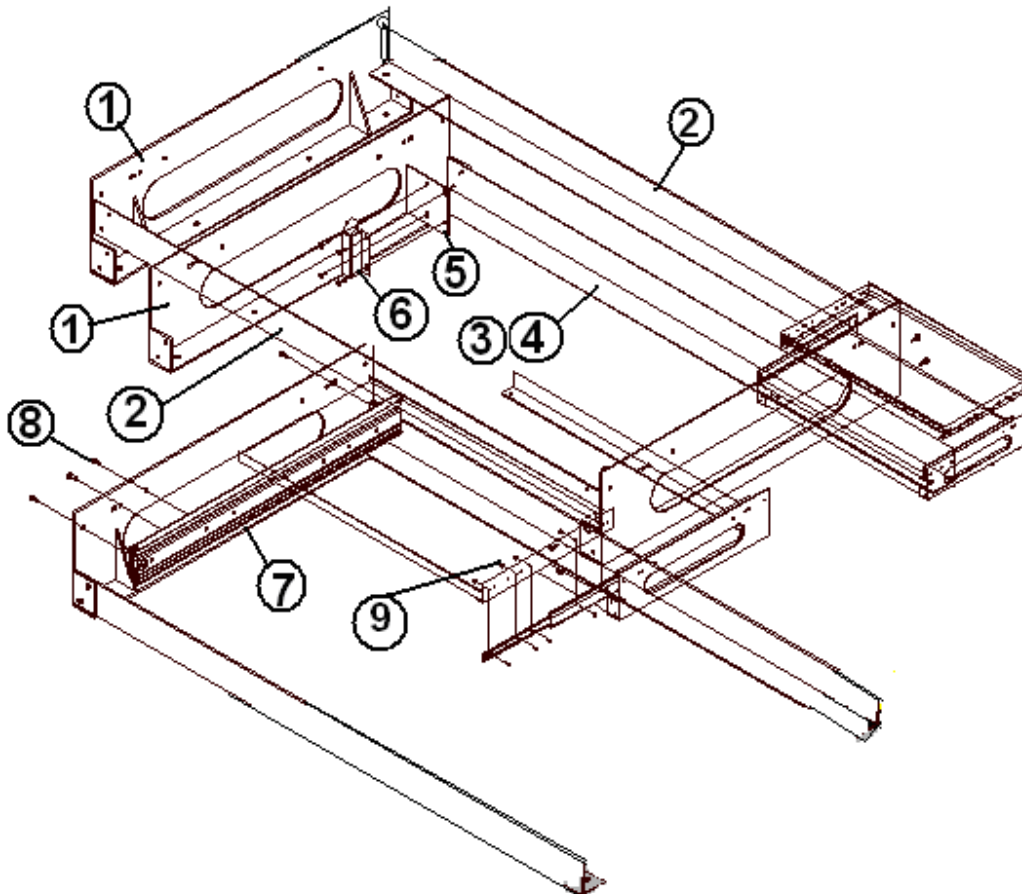

2013 CLASSIC TRAILER

HARDWARE

Rear Storage Slide, "W" Bed

921245	Slide assembly, rear storage
1. 454596	Floor mounting bracket, rear storage
2. 454597	Angle, crossmember, rear storage
3. 454598	Slide bracket, rear storage
4. 454599	Storage box, crossmember
5. 454600	Latch, bracket
6. 382035	Latch, sundecker
7. 382036	Slide, 24" Accuride, end
8. 320120-500	Screw, 10-32, flat head
9. 350029	Lock nut, 10-32