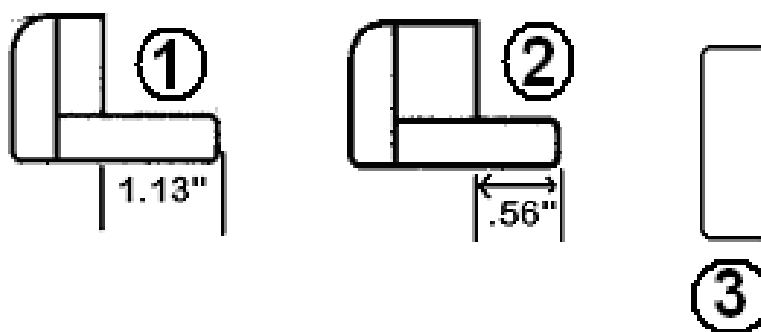

2013 CLASSIC TRAILER

FURNITURE, BATH

Shower Stall, 2 Piece, 31'

203046-05 Shower Stall, 2 Piece, White

Bath Door Header, 31'

964303-013 Bath Door Header

Bath Door Jamb/Header/Molding, 31'

1. 963787-013 Bath Door Jamb, Hickory, 31'
2. 963786-013 Jamb, Bath Door, Hickory, 31'
3. 800576-013 Molding, bath door jamb 80", Hickory