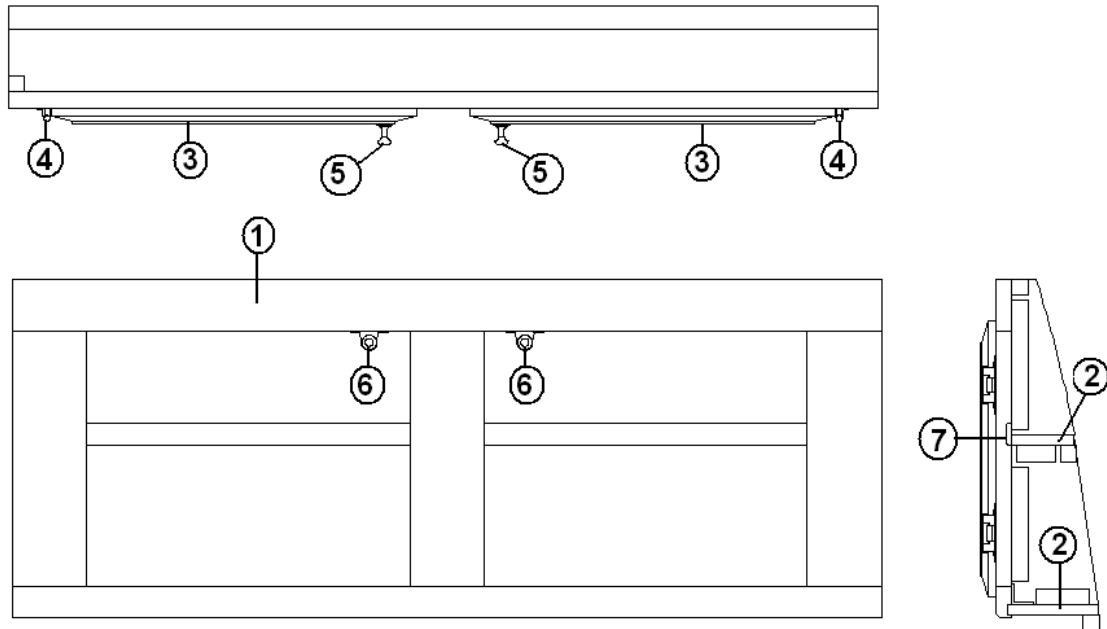

2013 CLASSIC TRAILER

FURNITURE, BATH

Medicine Cabinet, Lower, 27' Front Bed

966710	Medicine cabinet lower, 41"
1. 966709-003	Face frame, medicine cabinet
2. 801258-003	Paneling 1/2", Hickory / Hickory
3. 800599-573	Drawer face 17.25" X 13.00"
4. 381999	Hinge, orb
5. 382002	Pull, cabinet door, 3" center, orb
6. 381074	Catch, bulldog, #65S (copper)
7. 800573-013	Molding, door edge, Hickory