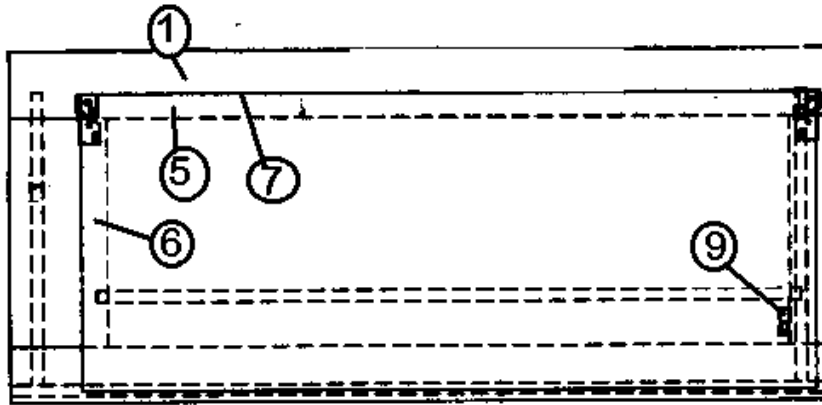

2013 CLASSIC TRAILER

FURNITURE, BATH

Medicine Cabinet, Upper, 30'

963753-03	Medicine cabinet assembly, upper
1. 962170-013	Face frame, medicine cabinet upper, Hickory
2. 801258-003	Panel 1/2" G2S, Hickory
3. 382159	Hinge, Pivot, Nickel
4. 372203-04	Mirror, polished edges - 36.00" X 14.00"
5. 801258-003	Panel 1/2" G2S, Hickory
6. 380024	Support, friction, LH
7. 365268-04	Edge band 5/8"
8. 385940-02	Mirror pull, chrome
9. 382126	Lid Stay, chrome
380203-01	Piano hinge