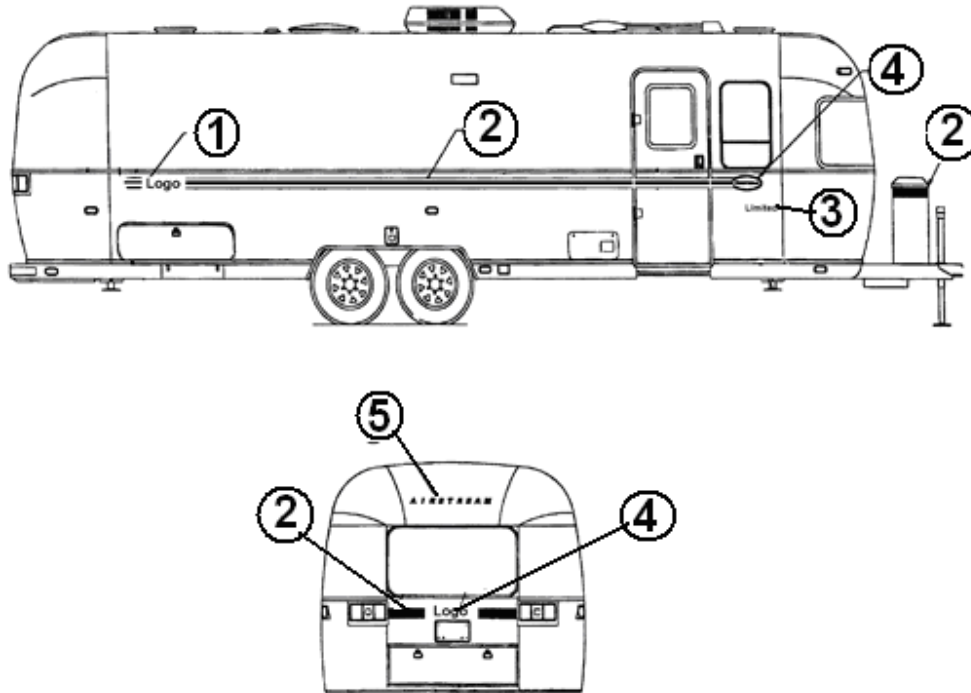

2013 CLASSIC TRAILER

DECALS/MEDALLIONS

DECALS/MEDALLIONS, STANDARD

Decals, Standard

1. 386153	Decal, Airstream 1.3" X 16", aluminum
2. 386086	Decal, pin stripe, blue
3. 386188	Decal, "LIMITED" .88" X 5", chrome
4. 386169	Nameplate - CLASSIC - blue/gray
5. 386152	Decal, AIRSTREAM, 2.4" X 28", aluminum
386068	Medallion, 3", screen door