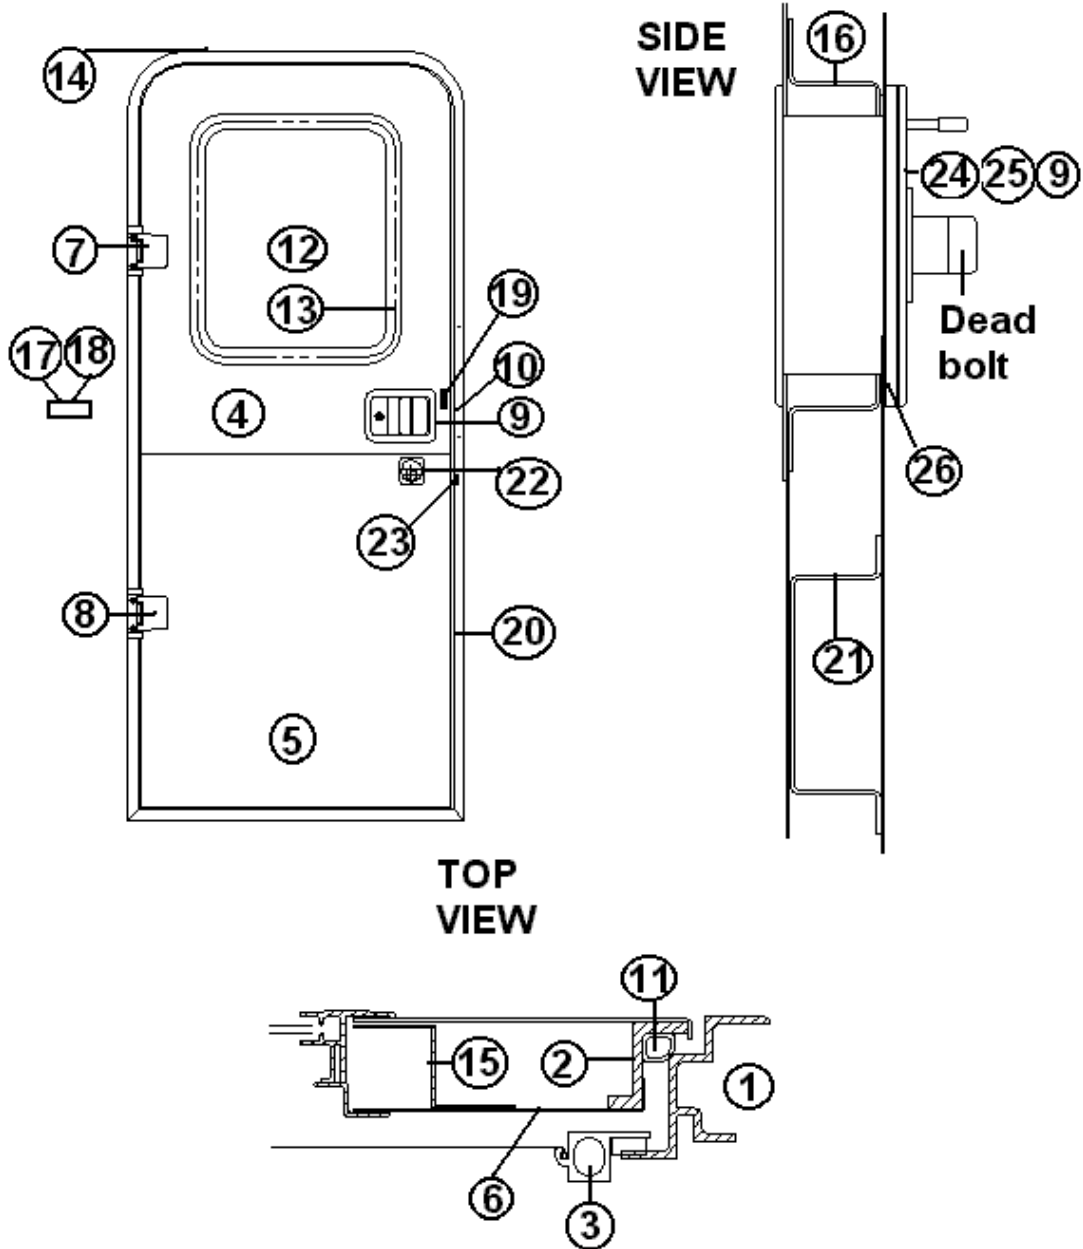

2013 CLASSIC TRAILER

DOORS/WINDOWS/AWNING

Main Door, LH Hinge

See next page for P/N