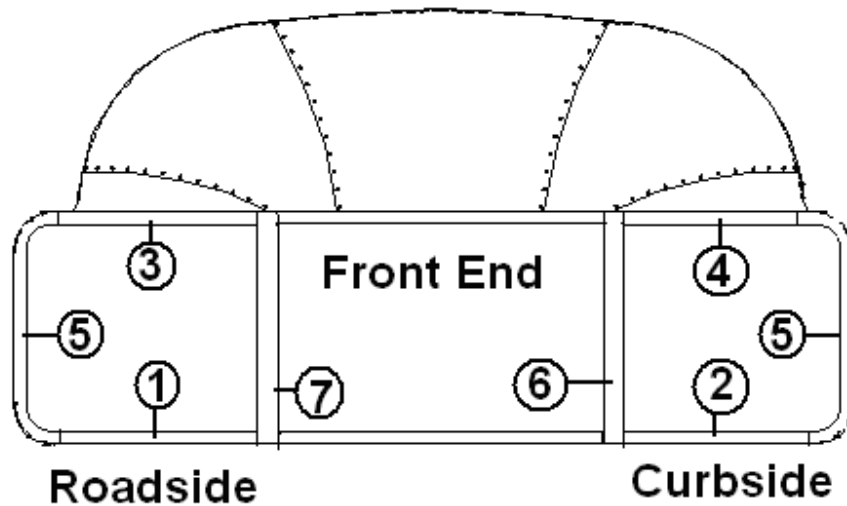

2013 CLASSIC TRAILER

DOORS/WINDOWS/AWNINGS

Panoramic Window Trim

1. 201579-01	Trim ring, lower white
2. 201580-01	Trim ring, lower white
3. 201581-03	Trim ring, upper white
4. 201581-04	Trim ring, upper white
5. 201578-01	End cap, trim ring, white
6. 110900-01	Trim, formed, white, RH
7. 110900-02	Trim, formed, white, LH
203225	Trim-lok, white .75"