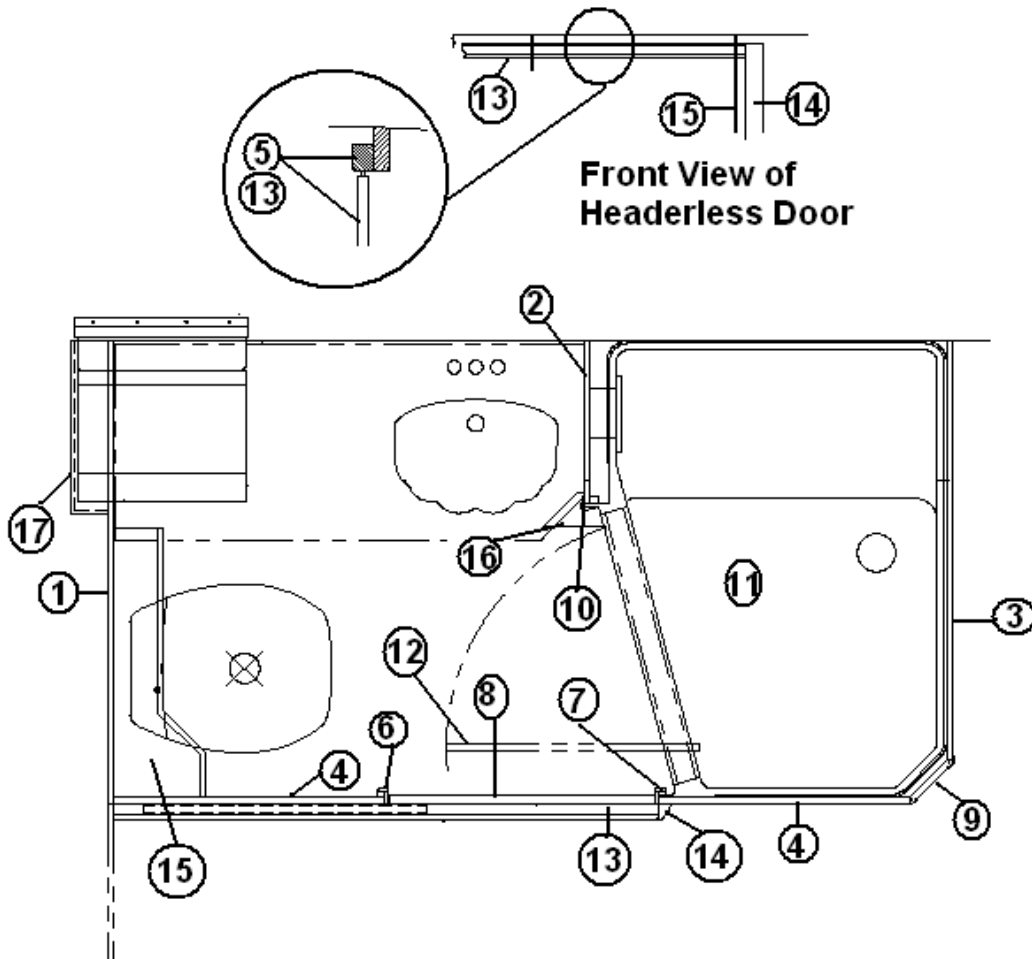

2013 CLASSIC TRAILER

FURNITURE, BATH

Bath Module, 31'

See next page for P/N