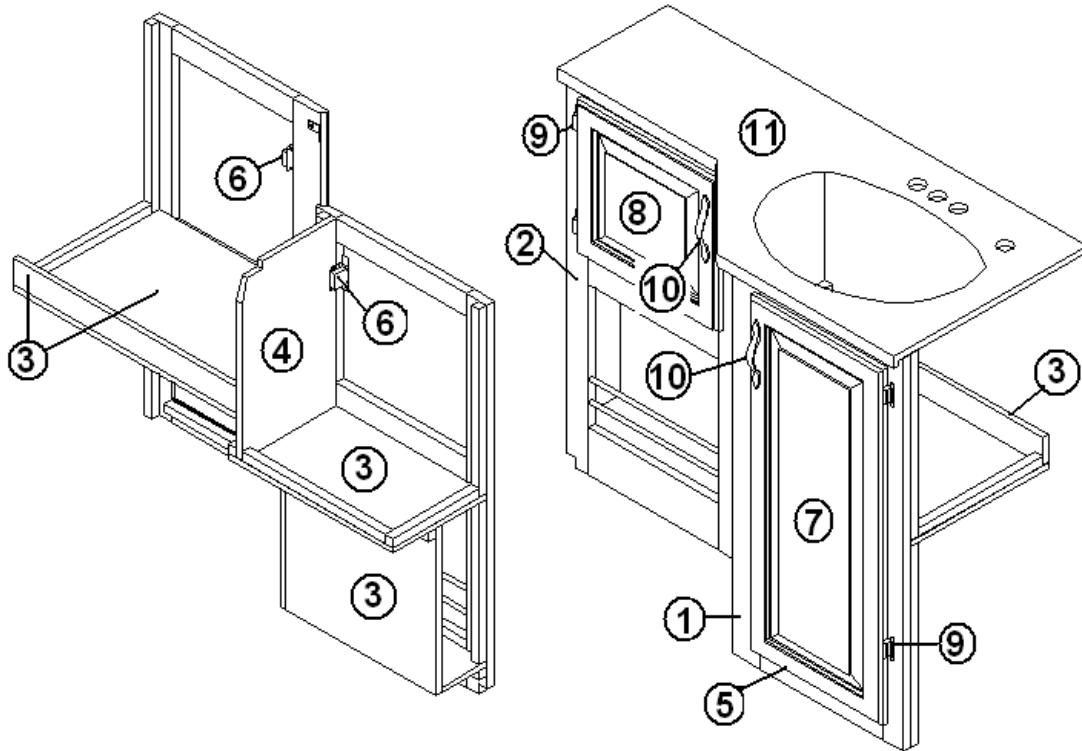

2013 CLASSIC TRAILER

FURNITURE, BATH

Lavatory, 27' Front Bed

966708	Lavy assembly, 27'
1. 966706-003	Face frame, lavatory, aft
2. 966707-003	Face frame, lavatory, forward
3. 801259-003	Paneling, 1/2", Hickory/raw
4. 801258-003	Paneling 1/2", Hickory / Hickory
5. 380458	Hinge, piano, copper
6. 381228-01	Catch, grabber door
7. 800597-943	Door, raised panel, 13" X 30.25"
8. 800597-903	Door, raised panel, 13.81" X 13.00"
9. 381999	Hinge, orb
10. 382002	Pull, cabinet door, 3" center, orb
11. 602114	Top, lavy
195329-202	Hemisphere, clear bump-on 190 M