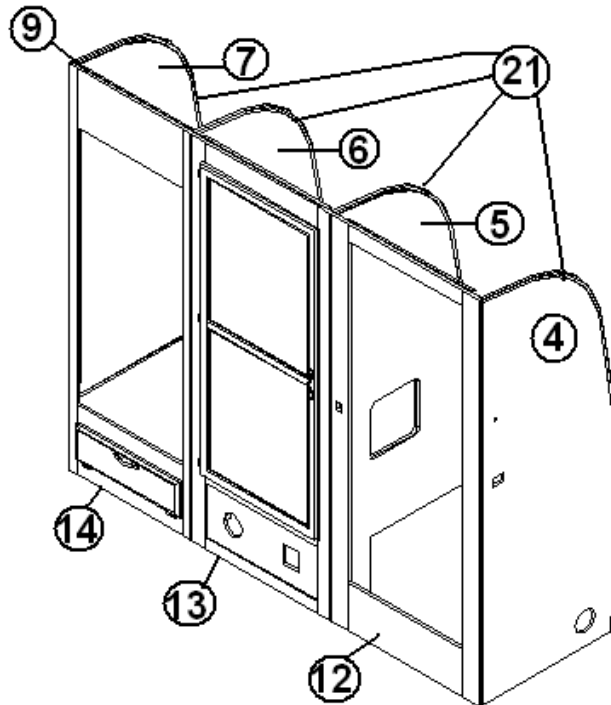

2013 CLASSIC TRAILER

FURNITURE, BATH

Wardrobe, 30'

	962175-05	Wardrobe Assembly
1.	962162-013	Face frame, wardrobe, aft, CS, Hickory
2.	962163-013	Face frame, wardrobe, fwd, Hickory
3.	800984-22	Panel, forward wardrobe
4.	801258-003	Panel, 1/2" G1S Hickory/Raw
5.	801260-003	Panel, 5/32" G1S Hickory/Raw 4'X8'
6.	800397-01	Cedar planked 5/32"
7.	800557-153	Door frame, Hickory
8.	371262-10	Mirror, safety 16.12" X 28.12"
9.	381754	Mirror clip R2
10.	381228-01	Grabber, door catch
11.	381999	Hinge, Orb
12.	382002	Cabinet door pull, Orb, 3" center
13.	380458	Hinge, piano, brown anodized
14.	380045	Tubing, 3/4IN metallic
15.	380046	Flange, chrome
16.	200975-04	Conduit, flexible black plastic
17.	104821	Support, roof locker, 74"
18.	800575-013	Molding, corner 80"L, Hickory
19.	104629	Extrusion, wall attachment
20.	962222	Closeout, wardrobe wires
20.	382003	Knob, 1.38" orb
21.	964945-01	Lift Up Shelf Assembly
22.	201016	Drawer 16" X 22"
23.	601244-01	Register, Rotaire, 4" brown
	203138-03	Extrusion, plastic, wall, beige
	701538	Carpet, velour black 48"
	500956	Light, brown w/switch

2013 CLASSIC TRAILER

FURNITURE, BATH

Bath Module, 27' Front Bed

See next page for P/N