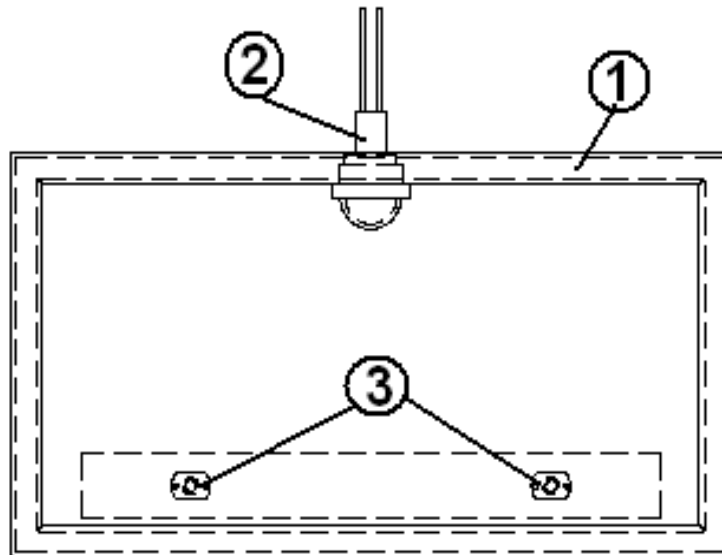

Reflectors

500095	Reflector, red, oval
500096	Reflector, amber, oval
510446	Reflector, red, stick-on

2013 CLASSIC TRAILER

ELECTRICAL, 12 VOLT

License Plate Light

- | | | |
|----|--------|----------------------------------|
| 1. | 512455 | License plate holder w/LED light |
| 2. | 350153 | Nut, plate, 1/4 x 20 |