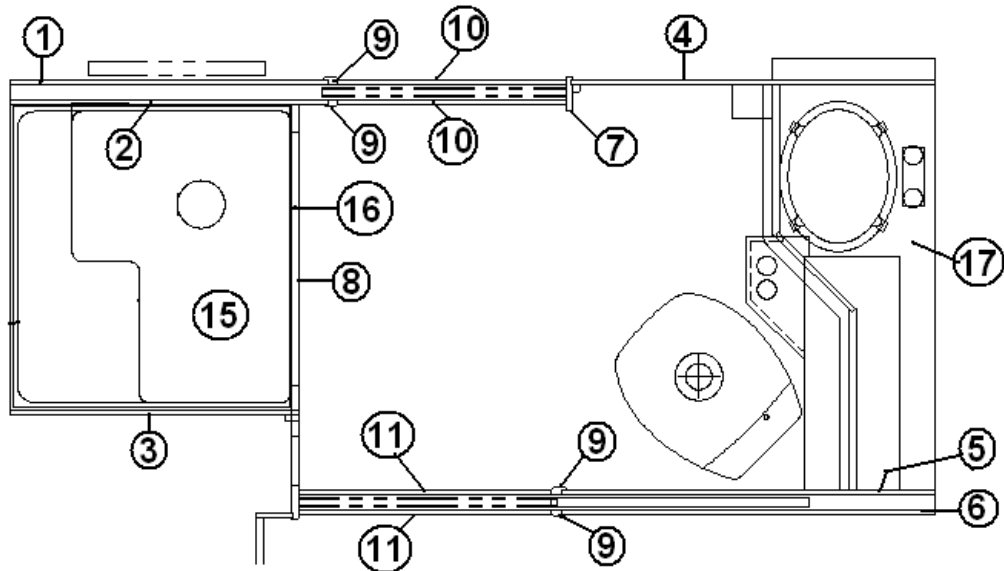

2013 CLASSIC TRAILER

FURNITURE, BATH

Bath Module 30'

See next page for P/N