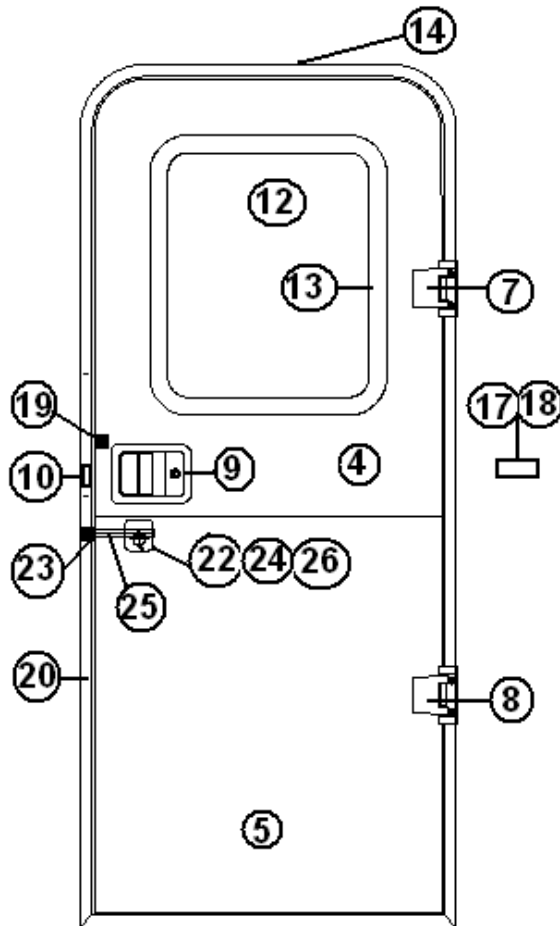

2013 CLASSIC TRAILER

DOORS, EXTERIOR

Main Door, RH Hinge

See next page for P/N