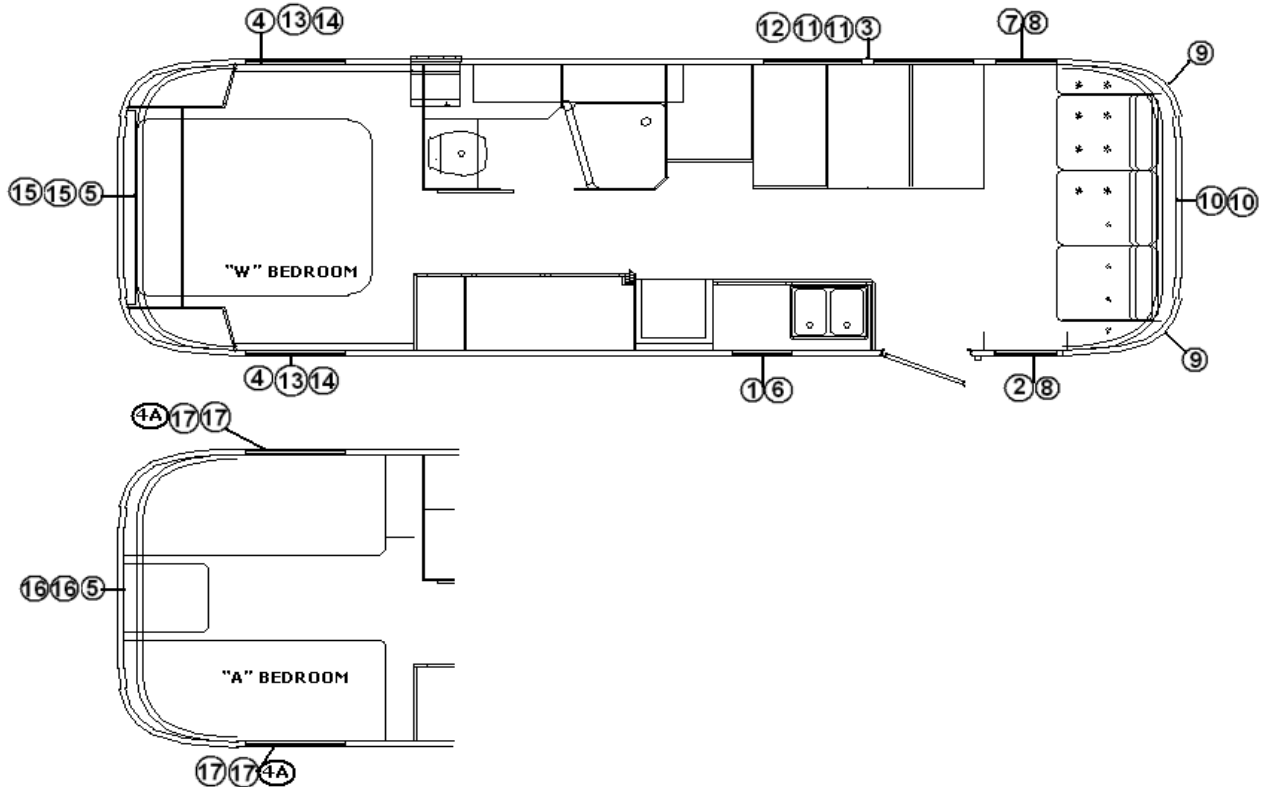

2013 CLASSIC TRAILER

DRAPES/BLINDS/VALANCES

Drapes/Valances, 31'

1.	966127-01	Valance Assy., 24" Galley
2.	967872-01	Valance Assy., Lounge 36"
3.	966129-05	Valance Assy., 73" Dinette
4.	966130-01	Valance Assy., 52" Bedroom "W" Only
4A.	966130-03	Valance Assy., 38.5" Bedroom "A" Only
5.	966128-01	Valance Assy., 66" Bed "W" Only
6.	703191-08	Blind, Mini Metal 17.5W x 22"
7.	967872-06	Valance Assy., Lounge 36" LH
8.	998148-17	Panel, Curtain 4 Plt, 34"L
9.	998148-20	Panel, Curtain 7 Plt, 34"L
10.	998148-18	Panel, Curtain 18" Plt 26.25"L
11.	998148-12	Drape 8 Plt., 34"
12.	998148-05	Drape 5 Plt., x 34"L
13.	998148-10	Drape 6 Plt. X 27.5"L "W" Only
14.	998148-09	Drape 10 Plt. X 27.5"L "W" Only
15.	998148-08	Drape 9 Plt. X 27.5"L "W" Only
16.	998148-01	Drape 7 Plt. X 26.5"L "A" Only
17.	998148-02	Drape 5 Plt. X 26.5"L "A" Only