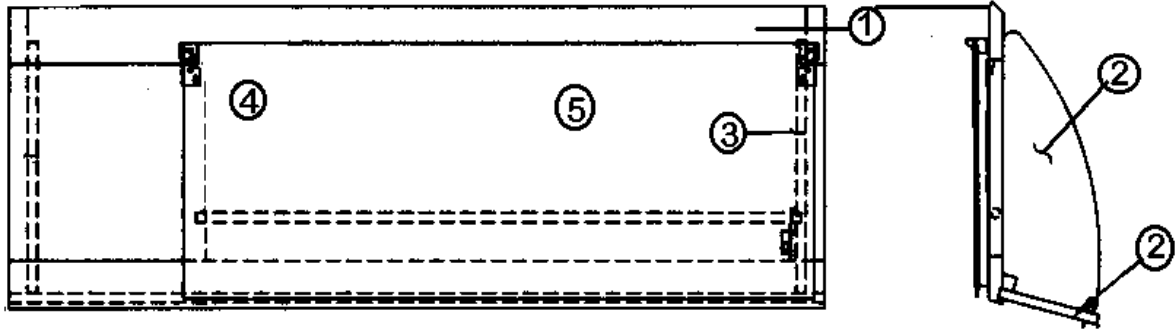

2013 CLASSIC TRAILER

FURNITURE, BATH

Medicine Cabinet Upper, 31'

964301-04	Upper Medicine Cabinet, 31'
1. 964299-013	Face frame, upper, Hickory
2. 801258-003	Panel, 1/2" G2S, Hickory
3. 382126	Lid Stay, Chrome
4. 385935-01	Hinge, pivot, zinc plated
5. 372203-04	Mirror, polished edges - 36.00" X 14.00"
380024	Support, friction - LH