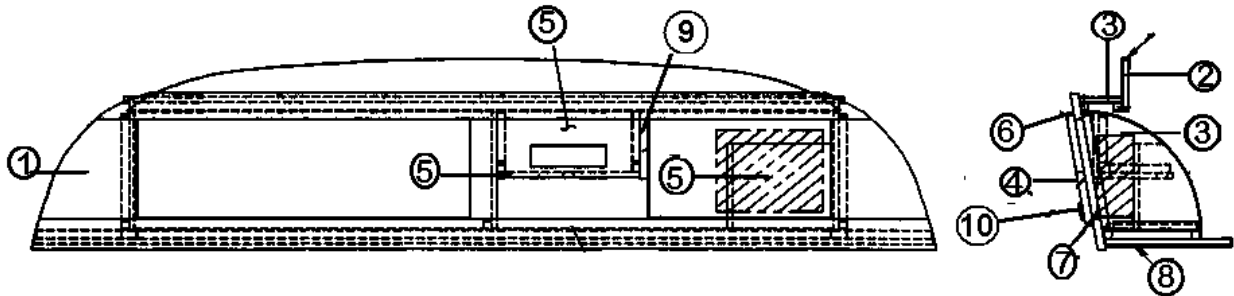

2013 CLASSIC TRAILER

FURNITURE, BEDROOM

Roof Locker, Rear End, 31' D, 30'

	963506-11	Roof Locker, Rear end Liner
1.	963498-003	Face frame, fwd/aft roof locker, Hickory
2.	801258-003	Panel, 1/2" G2S Hickory/Hickory
3.	801260-003	Panel, 5/32"G1S Hickory/RAW
4.	800597-853	Door frame, 10.50" X 32.50", Hickory
5.	801259-003	Panel 1/2", G1S Hickory/RAW
6.	382000	Hinge, semi-concealed
7.	381147	Door support, spring loaded
8.	702482-03	Headliner, textured
9.	203738	Blue Ray player face Plate
10.	382002	Cabinet door pull, Orb, 3" center
	365239	Foam, non skid pad, 1/4 X 1 X 1/16"
	801828	Panel, Crackle Cream/Raw .125" X4 X 8'
	800597-853	Door, raised panel 10.5" x 32.5" Hickory