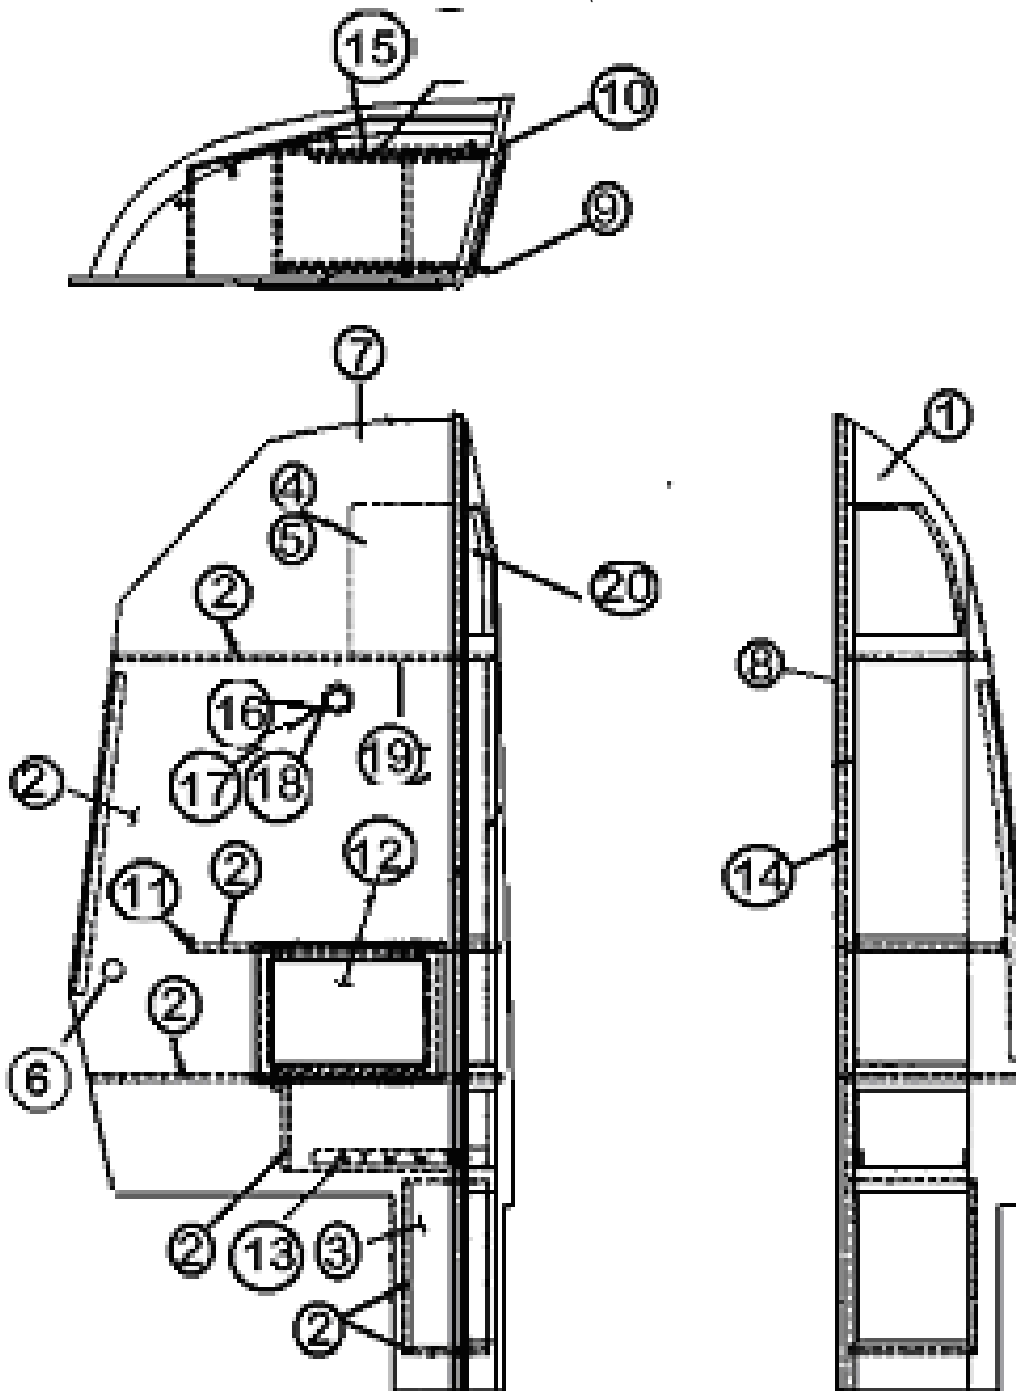

2013 CLASSIC TRAILER

FURNITURE, BEDROOM

Wardrobe Assembly, CS, 31', 30'

See next page for P/N