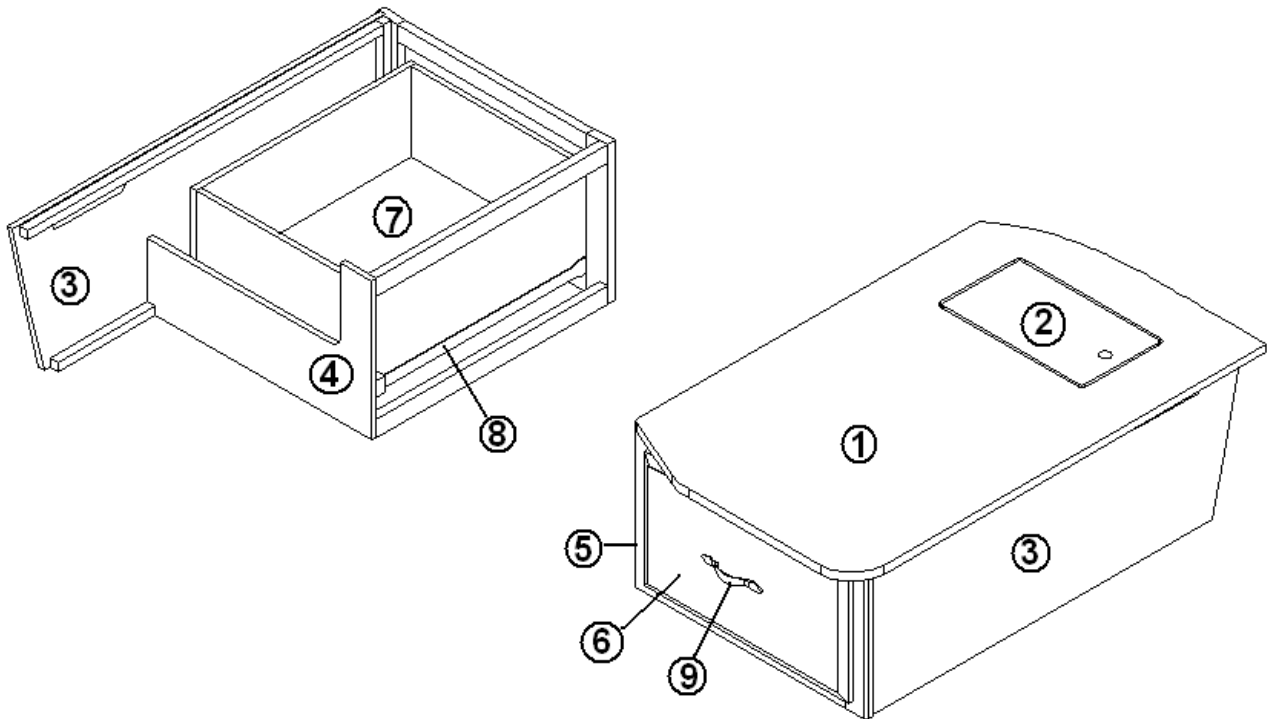

2013 CLASSIC TRAILER

FURNITURE, LOUNGE

Dinette Seat, Curbside, 27' Front Bed

967171	Dinette Seat, Curbside
1. 967171-1A	Seat top, curbside
2. 967171-1B	Compartment door
3. 967171-2A	Side panel, curbside dinette seat
4. 967171-3A	Panel, rear, curbside dinette seat
5. 967172-003	Face frame, curbside dinette seat
6. 800599-853	Drawer face, 11.13" x 19.50"
7. 964908-07	Drawer box, 17" x 21" x 8"
8. 381526-05	Drawer slide
9. 382002	Pull, cabinet door, 3" center, orb