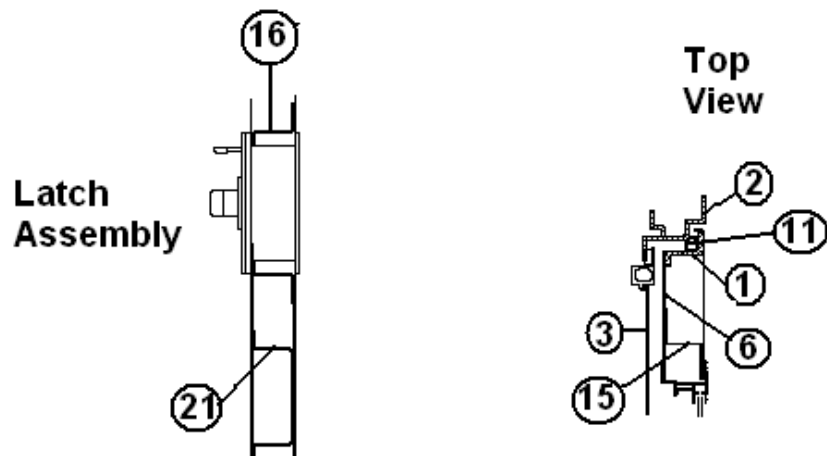

2013 CLASSIC TRAILER

DOORS, EXTERIOR

Main Door, RH Hinge

See next page for P/N