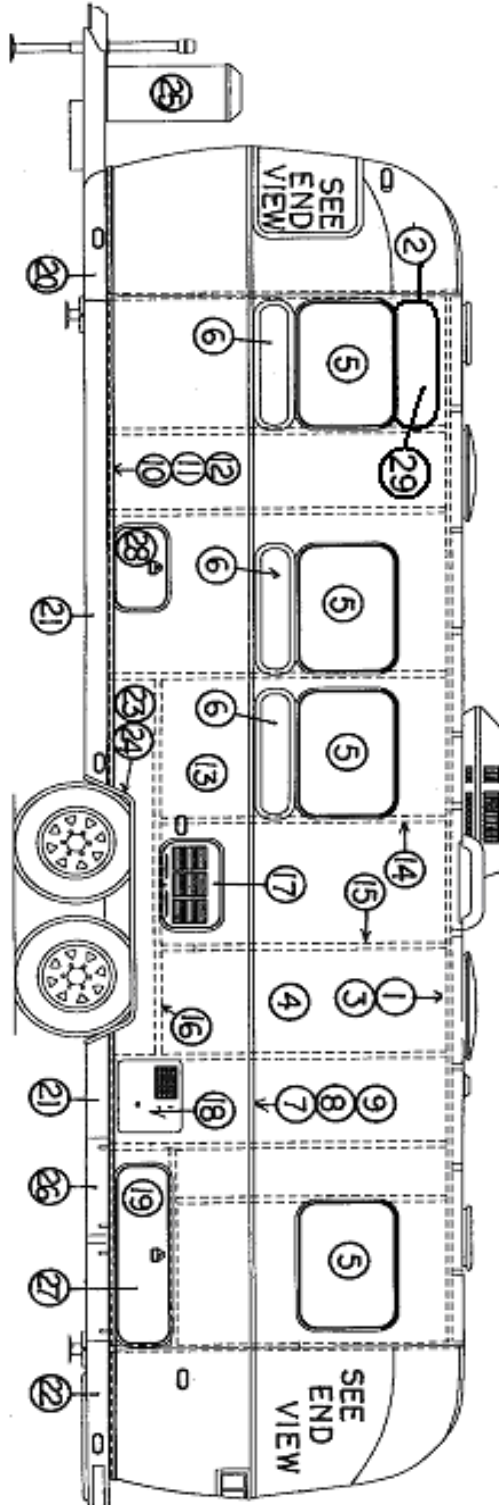

2013 CLASSIC TRAILER

EXTERIOR SHELL

Wall, Roadside, 30'

See next page for P/N