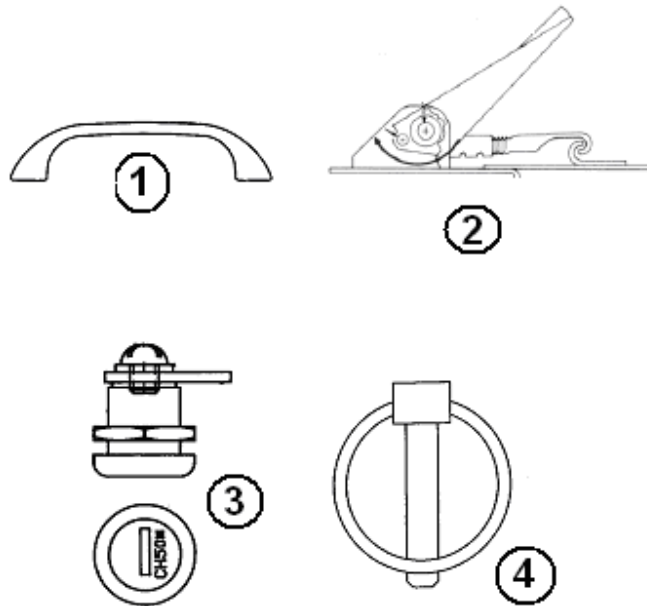

2013 CLASSIC TRAILER

HARDWARE

Exterior Latches/Locks/Handles

1. 380004	Handle, screen door
2. 382091-01	Tension latch, stainless steel
2. 382091-02	Strike, tension latch, stainless steel
3. 381397	Key cylinder w/cam – No Longer Used
4. 310028	Lynch pin roll out storage tray