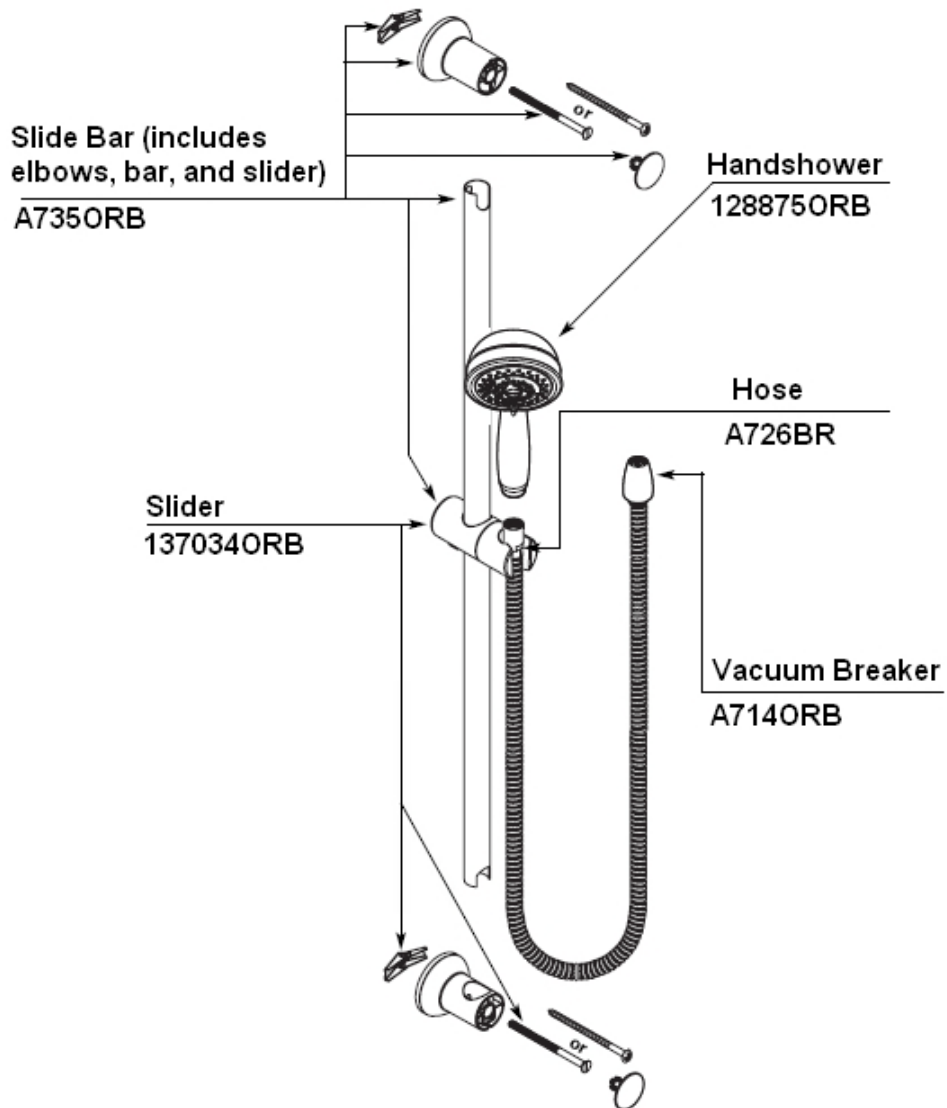

Faucet, Shower, Handheld w/Slide Bar, Moen
Model 3867ORB
Moen Parts & Warranty
1-800 BUY MOEN

- | | |
|-----------|------------------------------------|
| 602229 | Shower, Handheld w/Slide Bar, Moen |
| 602228 | Shower valve trim kit |
| 602230 | Elbow, water supply, accent drop |
| 602119 | Drain, Pop Up |
| 601831 | Valve, 4 port, Posi-Temp |
| 601592-04 | Hose guide, shower, hardware, CSA |