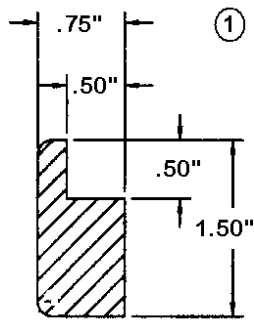

2013 CLASSIC TRAILER

FURNITURE, BATH

Bath Panel Stiles, 30'

1. 800815-023 Stile, Aft Bath Panel, Hickory
2. 963664-003 Stile Aft Bath, Hickory