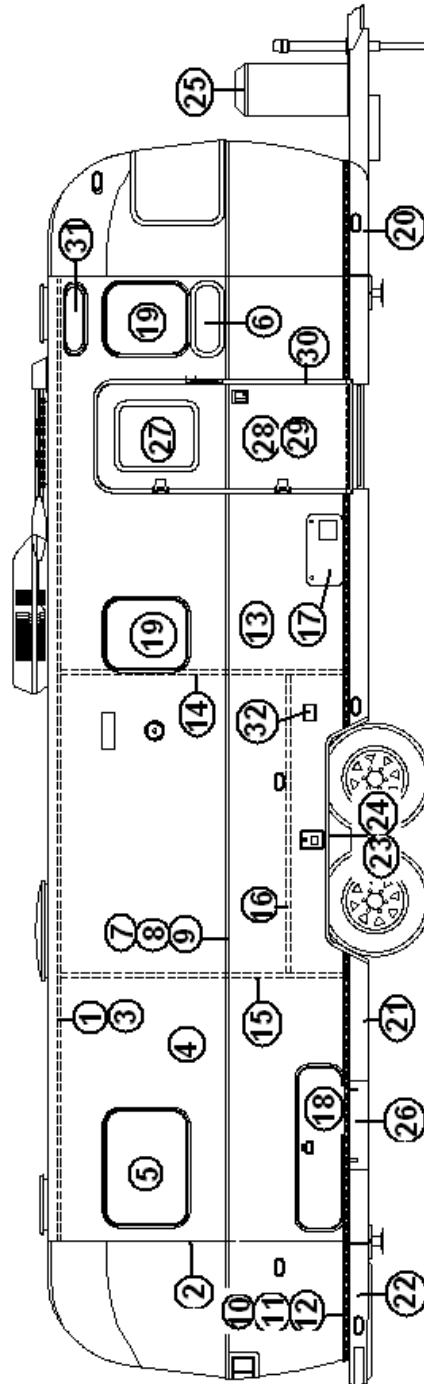

2013 CLASSIC TRAILER

EXTERIOR SHELL

Wall, Curbside, 31' W/Dinette

See next page for P/N