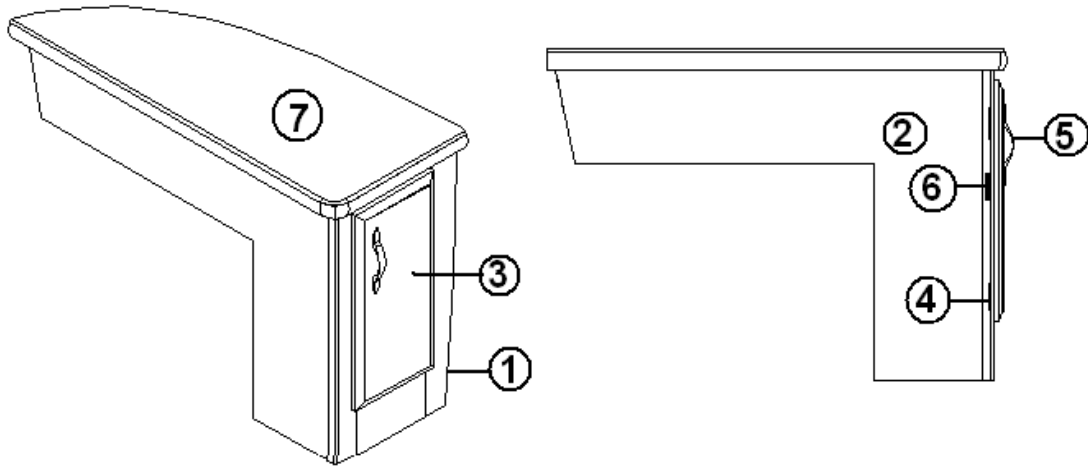

2013 CLASSIC TRAILER

FURNITURE, BEDROOM

Nightstand, Curbside, 27' Front Double Bed

966760-02	Nightstand, CS, "J" bed
1. 966761-023	Face frame, nightstand, CS
2. 801259-003	Paneling, 1/2" Hickory/Raw
3. 800599-463	Drawer face, 8.00" X 17.25"
4. 381999	Hinge, orb
5. 382002	Pull, cabinet door, 3" center, orb
6. 381074	Catch, bulldog, #65S (copper)
7. 602183-02	Nightstand, top, "J"