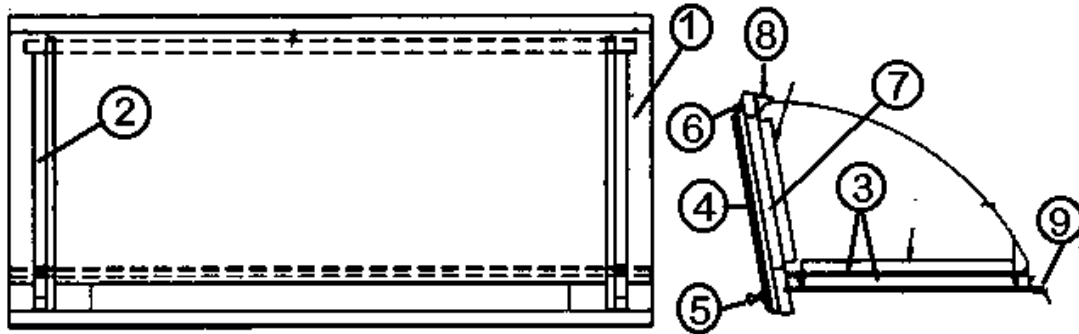

2013 CLASSIC TRAILER

FURNITURE, BEDROOM

Roof Locker, Bedroom, RS/CS, 39", 31', 30', 27'

963671-05	Roof Locker Assembly, 38.25"
1. 963670-003	Face frame, Bed R/L, Hickory
2. 801258-003	Panel 1/2" G2S, Hickory
3. 801260-003	Panel 5/32" G1S, Hickory
4. 800597-103	Door, 12.25" X 34.00", Hickory
5. 382002	Cabinet door pull, Orb, 3" center
6. 381999	Hinge, Orb
7. 381147	Door support, spring loaded
8. 104821	Support, roof locker, 74"
9. 100013	Roof locker, wall extrusion
963827-03	RH End Cap, Hickory
963829-013	RH End Cap Frame, Hickory
963829-023	LH End Cap frame, Hickory
963827-04	LH End Cap, Hickory
800572-013	Molding, panel - edge, 23/32 X 80", Hickory