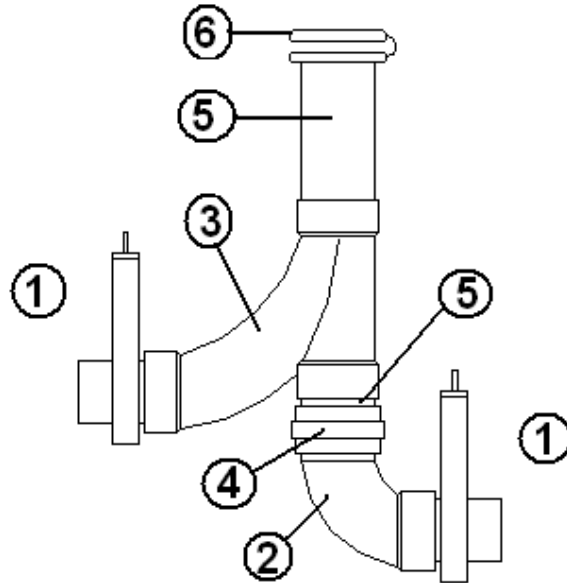

2013 CLASSIC TRAILER

PLUMBING, DRAIN SYSTEM

Dump Valve System

1.	601607-11	Valve assembly, 3" spigot x 3" spigot
2.	600820	3" Single socket 90 degree
3.	600187	3" Wye. Combination & 1/8" bend
4.	600289	Calder coupler 3" rubber
5.	601160-04	Pipe, ABS, 3"
6.	601607-07	Termination Cap
	601531	Fitting-90 degree 3" H X ST
	200943	Dump valve, closeout
	601607-06	Termination adaptor, 3" HUB X 3" BA
	04190	Dump valve handle 19 Ext. Thetford
	380481-A	7 X 8 Rubber boot 3-1/2" diameter hole
	385101	Tag, aux tank dump valve handle
	385099	Tag, main tank dump valve handle
	114086	Bracket, dump valve handle