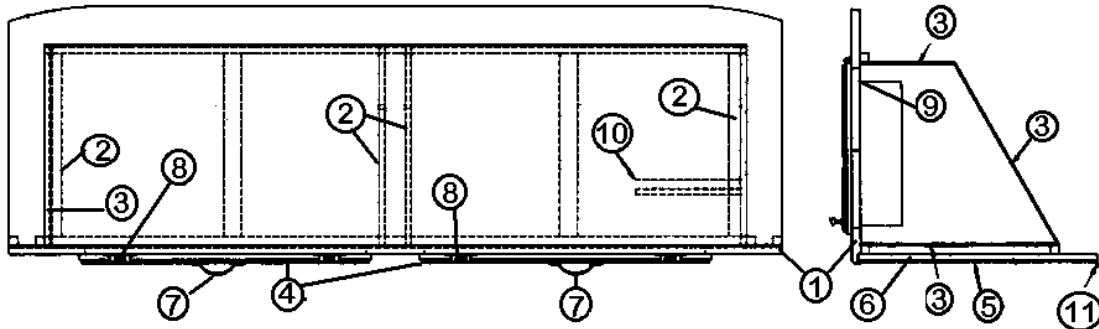

2013 CLASSIC TRAILER

FURNITURE, BEDROOM

Roof Locker, Double Bedroom, 31', 30'

- 963337-08 Rear Locker Assembly "W"
1. 963336-013 Face frame, rear liner, Hickory
2. 801258-003 Panel 1/2" G2S, Hickory
3. 801260-003 Panel 5/32"G1S, Hickory
4. 800597-893 Door, 14.5 X 25", Hickory
5. 702482-03 Headliner, opal x textured
6. 801828 Panel, Crackle Cream/Raw .125" X4
7. 382002 Cabinet door pull, Orb, 3" center
8. 381999 Hinge, Orb
9. 381147 Door support, spring loaded
10. 962217-01 Fuse panel, closeout "W"
11. 104829 Support, roof locker, galley
- 800571-013 Molding flat .52W X 80", Hickory