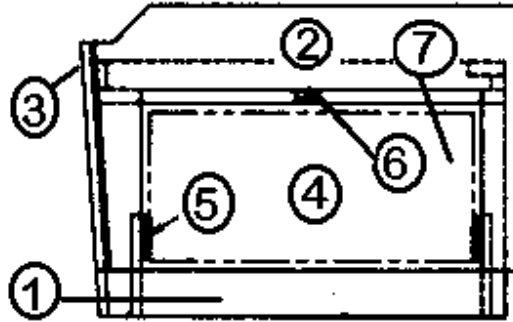

2013 CLASSIC TRAILER

FURNITURE, GALLEY

Dinette Seat Sub Assembly, LH, 31' D, 30'

	964949-04	Dinette Seat Sub Assembly, LH, 31', 30'
	964949-05	Dinette Seat Sub Assembly, RH, 30', 31' D
1.	801259-003	Panel, 1/2" G1S Hickory
2.	700414	Foam 3/8 X 72" X 52'
3.	801415-007	Corner trim, 1" radius
4.	964908-01	Drawer box - 17.50 X 26.00 X 8.00"
5.	381090	Slide, drawer, 22" (EA=1 PAIR)
6.	381228-01	Catch, grabber door
7.	701538	Carpet, Econolier, velour black 48"