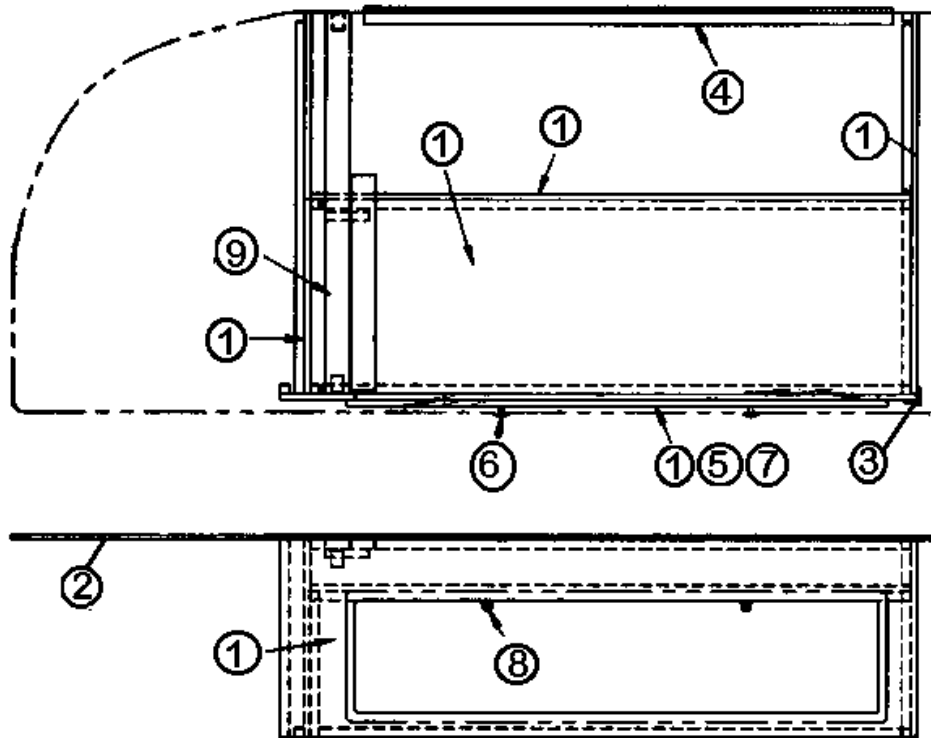

2013 CLASSIC TRAILER

FURNITURE, BEDROOM

Bed, Twin, CS, 31', 30'

962227-12	Twin Bed, CS
1. 801260-003	Panel, 1/2" G1S, Hickory
2. 800507-03	Luan, 3/8"
3. 800575-013	Molding, corner, Hickory
4. 380203-01	Piano hinge, 1/8" pin clr.
5. 381999	Hinge, Orb
6. 382002	Cabinet door pull, Orb, 3" center
7. 365250-003	Edgebanding, 5/8", Hickory
8. 381228-01	Catch, grabber door
9. 114813	Alum. Angle 1.00 X 1.50
998101-01	Bed - end, C.B. twin, fabric covered
115209-02	Diamond plate, 30" x 74"