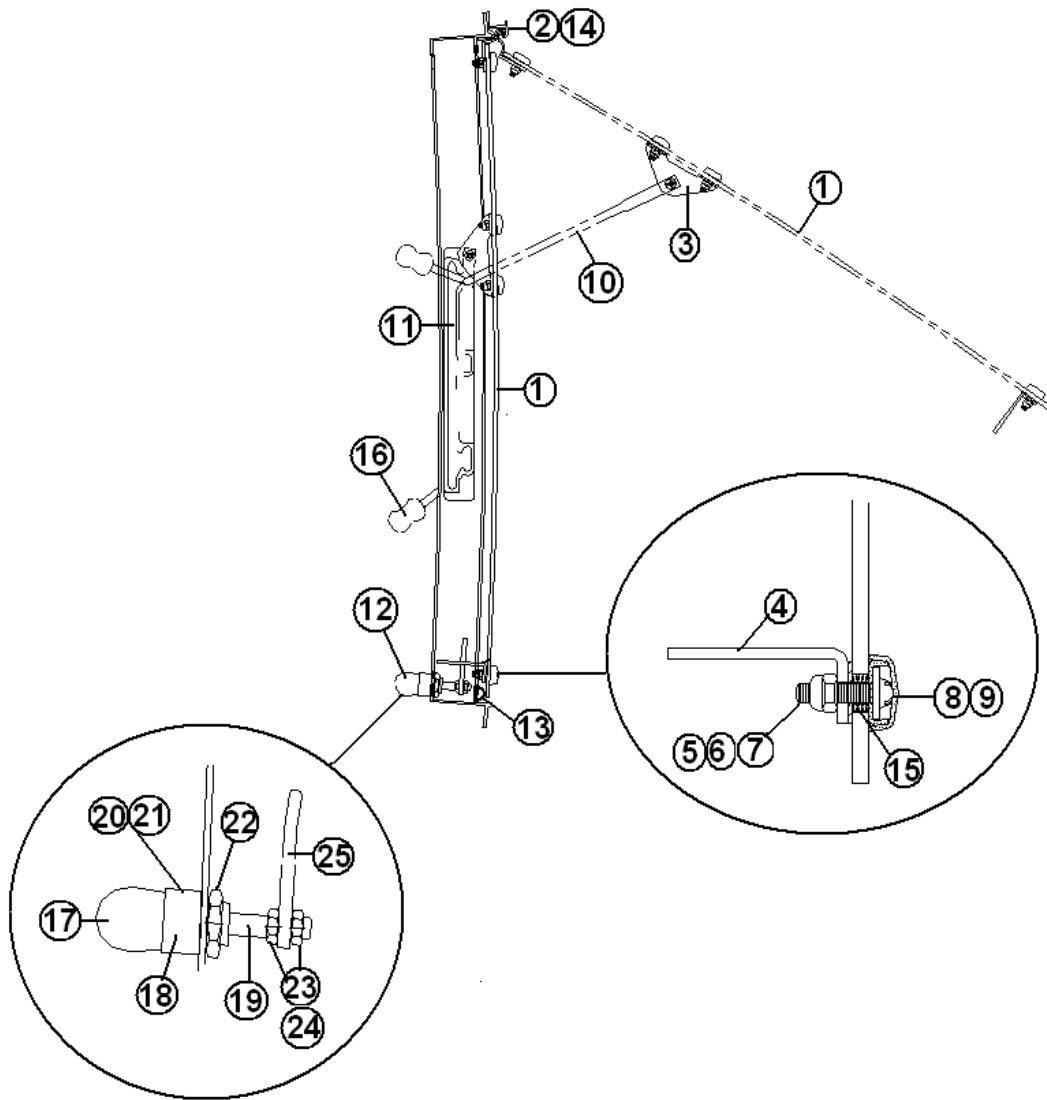

2013 CLASSIC TRAILER

DOORS/WINDOWS/AWNINGS

Window Parts Diagram

Part numbers on next page