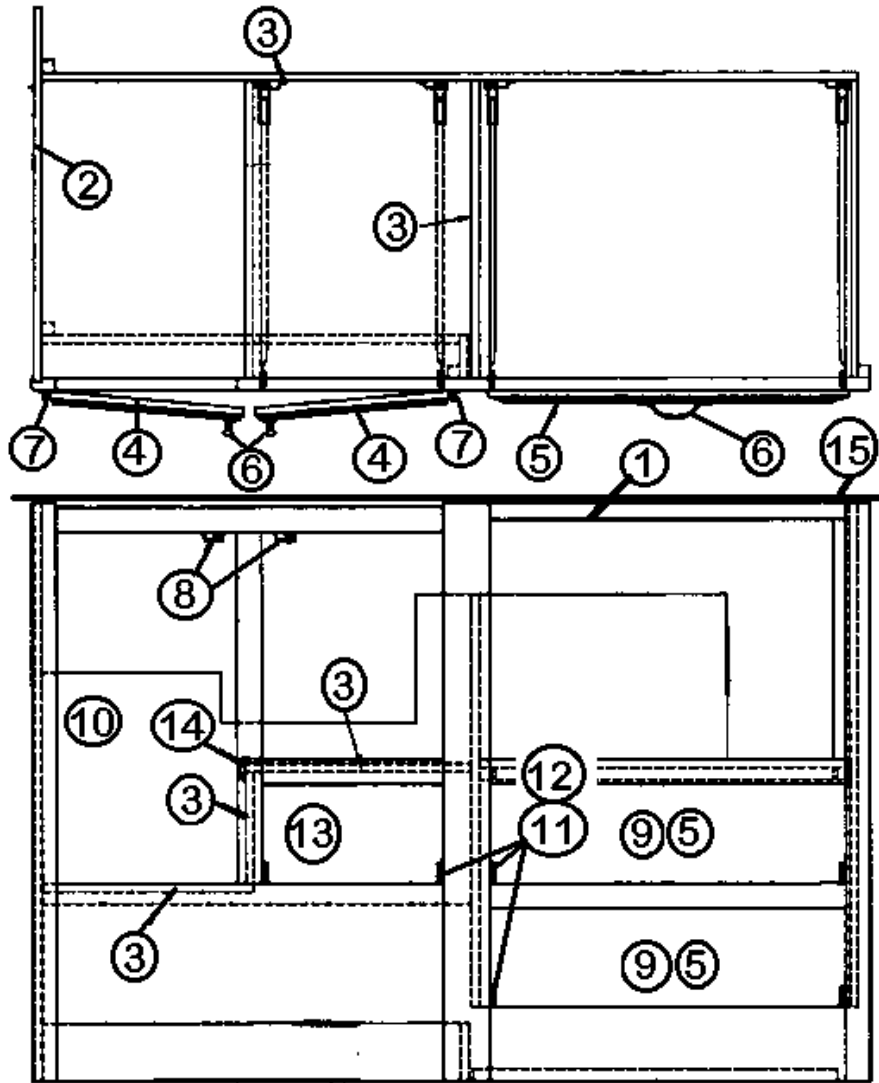

2013 CLASSIC TRAILER

FURNITURE, GALLEY

Galley, 30', 31' D, Forward, Microwave Section

See next page for P/N

2013 CLASSIC TRAILER

FURNITURE, GALLEY

Galley, 31' D, 30', Forward, Microwave Section

	964966-09	Galley assembly, forward microwave section
1.	964629-003	Face frame, galley, Hickory
2.	801258-003	Panel, ½" G2S, Hickory/Hickory 4' X 7'
3.	801259-003	Panel, ½' G1S, Hickory/Raw
4.	800597-503	Door, 12.00" X 29.50", Hickory
5.	800599-213	Drawer face, 7.00" X 23.00" Hickory
6.	382002	Cabinet door pull, Orb, 3" center
7.	381999	Hinge, Orb
8.	381228-01	Catch, grabber door
9.	964910-01	Drawer box- 20.88" X 18.00" X 5.00"
10.	381133	Rack sack, 6.5 liter, white
11.	381526-03	Drawer slide-18" (PER PR)
12.	381526-06	Adjustable rear bracket (PER PR)
13.	964910-02	Drawer box, 10.00" X 18.00" X 5.00"
14.	801172-013	Molding, corner. 8' long, Hickory
15.	602318-01	Top assembly, galley, Corian, Sandstone For units manufactured on or after 1/2/2012.
	800631-003	Handrail, 23" long, Hickory
	967866	Insert, Cutlery Drawer 9" x 17"
	195329-202	Hemisphere Clear Bump-On
	381635	Sink Clip, Under mount
	602227	Dispenser, Liquid Soap/Lotion