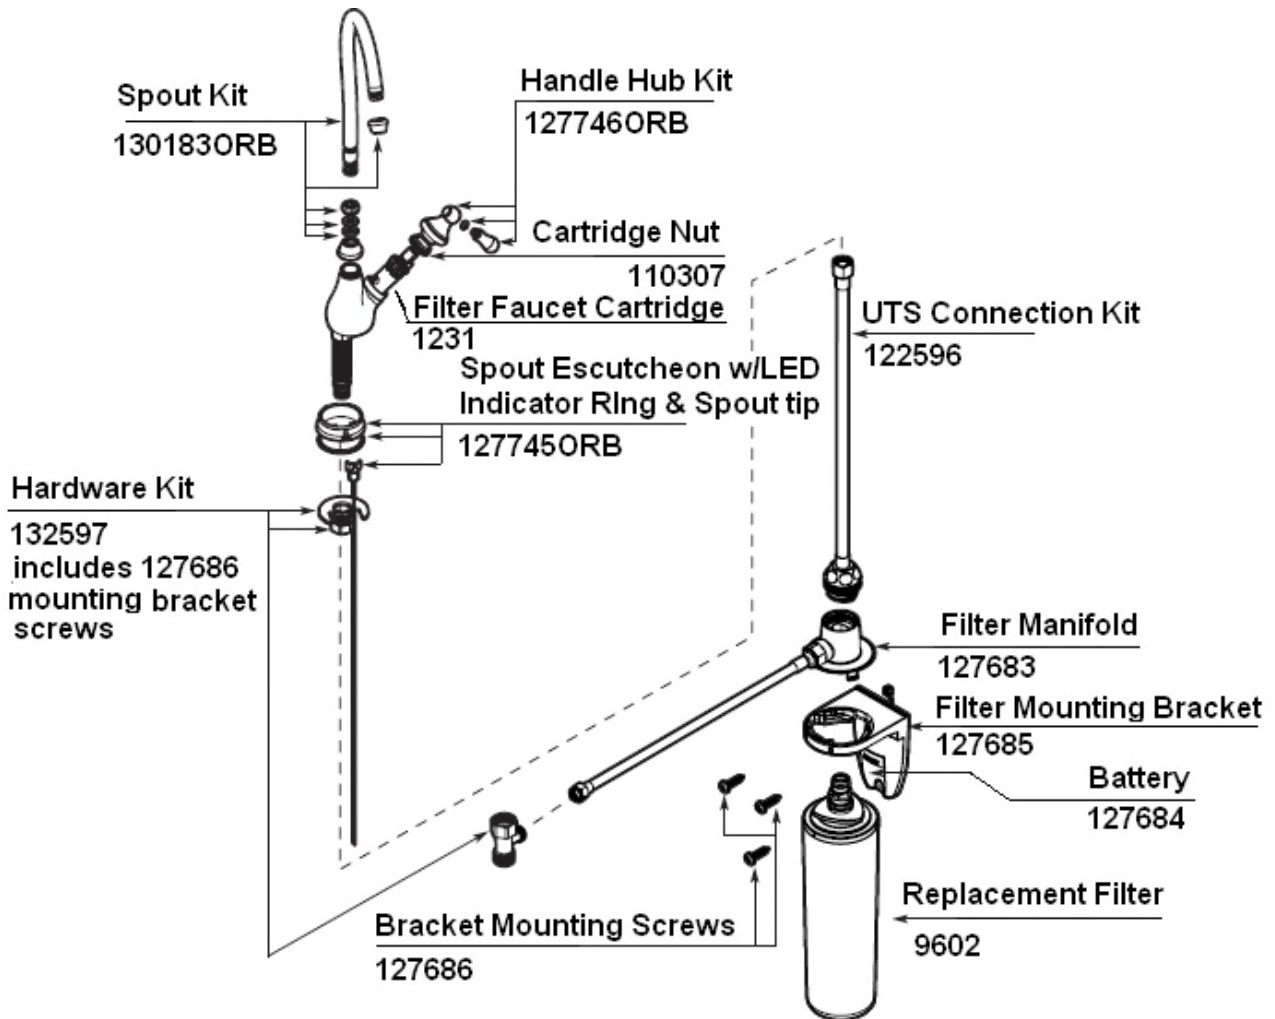

2013 CLASSIC TRAILER

PLUMBING, FAUCETS

Faucet, Drinking, Galley, Moen
Model 77200ORB
Moen Parts & Warranty
1-800 BUY MOEN

602225 Drinking faucet w/water filter, Moen
602137 Shut off valve, Water Purifier