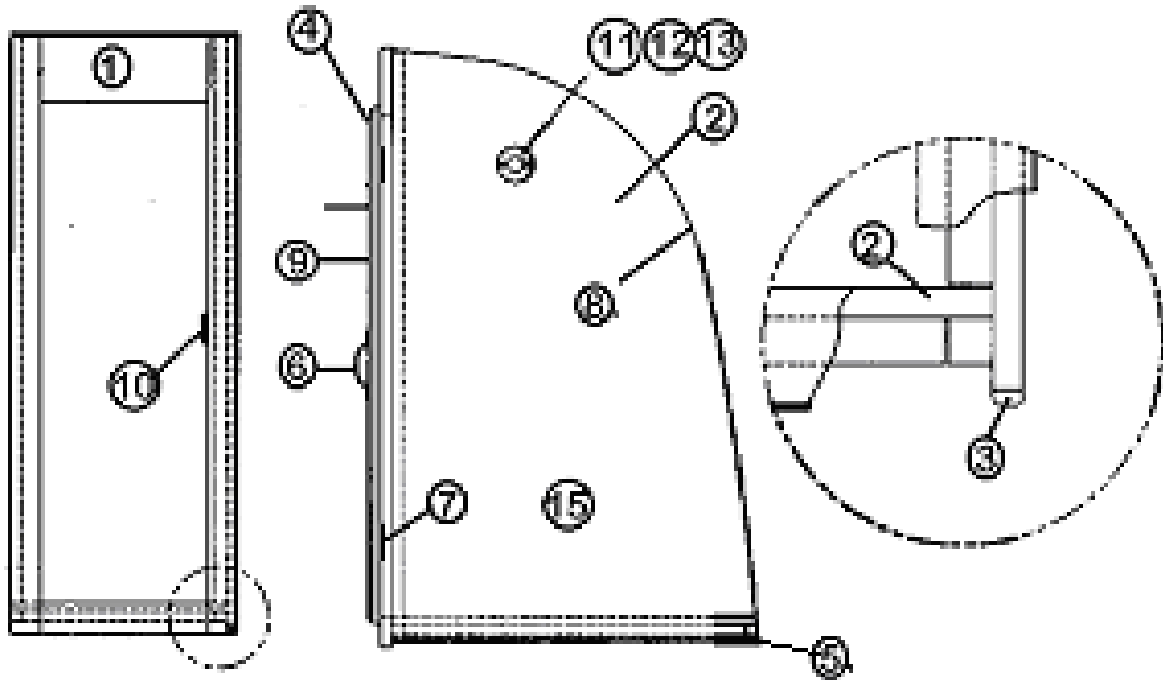

2013 CLASSIC TRAILER

FURNITURE, BEDROOM

Wardrobe, Hanging, RS/CS, All Twin Bed Units

See next page for P/N

2013 CLASSIC TRAILER

FURNITURE, BEDROOM

Wardrobe, Hanging, RS/CS, All Twin Bed Units

	962355-14	CS Hanging Wardrobe
	962355-15	RS Hanging Wardrobe
1.	986180-013	Face frame, Hickory
2.	801258-003	Panel ½' G2S, Hickory
3.	800571-013	Molding, flat, .52W X 80", Hickory
4.	800597-103	Door, 12.25 X 34.00", Hickory
5.	104821	Support, roof locker, 74"
6.	382002	Cabinet door pull, Orb, 3" center
7.	381999	Hinge, Orb
8.	800397-01	Cedar planked 5/32",
9.		No Longer Used
10.	381228-01	Catch, grabber door
11.	380046	Flange, chrome
12.	380045	Tubing, 3/4IN metallic
13.	200975-04	Conduit, flexible black plastic
	365239	Foam, non skid pad 1/4 X 1 X 1/16"