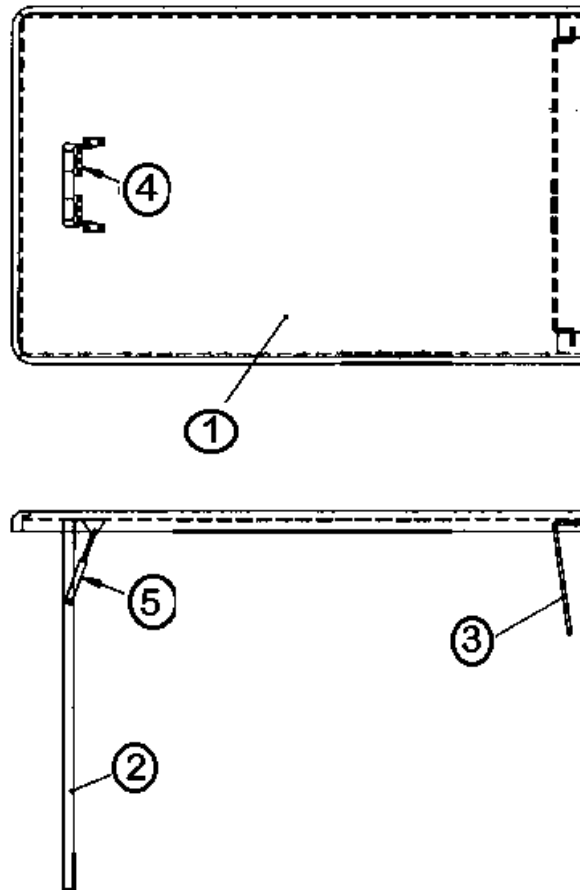

2013 CLASSIC TRAILER

FURNITURE, GALLEY

Dinette table, 26", 31, 30'

- | | | |
|----|------------|---|
| | 963794 | Dinette table assembly, Nomar, 26" |
| 1. | 963674-003 | Top, dinette, resistovar, 26 X 42 Hickory |
| 2. | 962177-033 | Leg, hardwood, 30.50", Hickory |
| 3. | 380284-02 | Table hinge bracket |
| 4. | 380210 | Hinge, plain steel |
| 5. | 381147 | Door support, spring loaded |