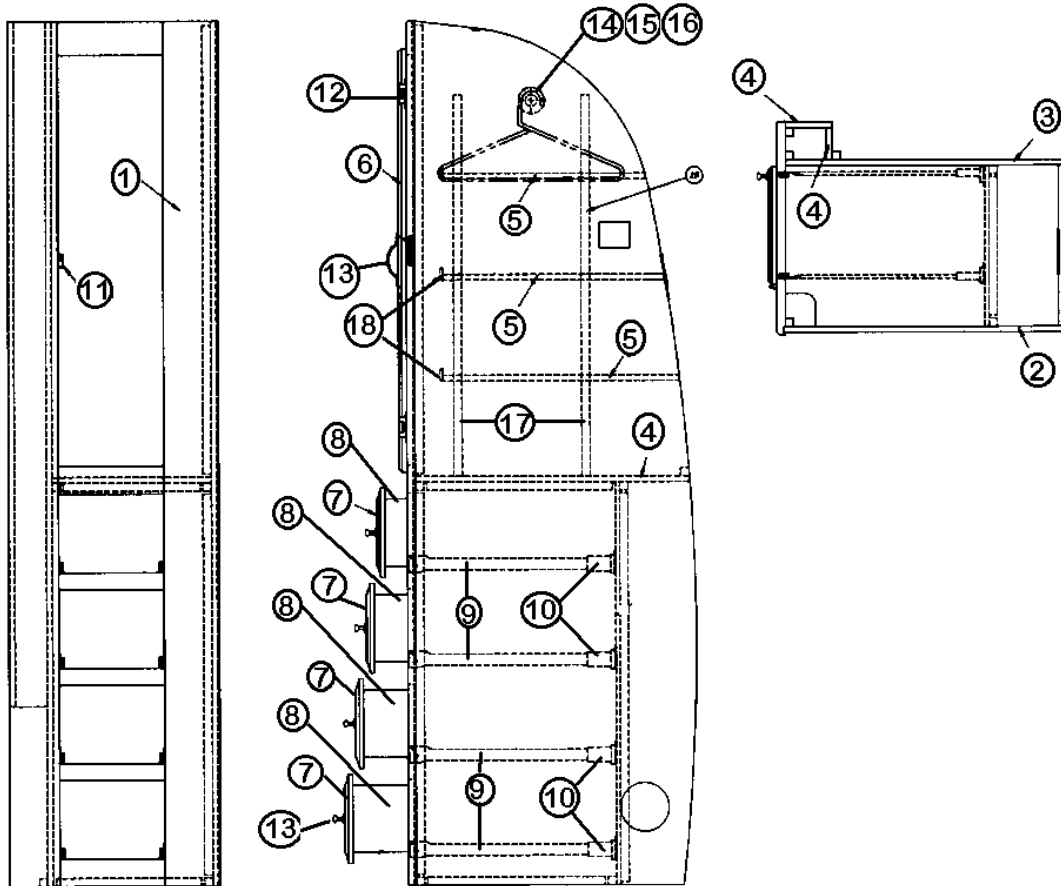

2013 CLASSIC TRAILER

FURNITURE, BATH

Wardrobe, Aft, 31'

See next page for P/N

2013 CLASSIC TRAILER

FURNITURE, BATH

Wardrobe, Aft, 31'

	965223-05	Aft Wardrobe Assembly, 31'
1.	965218-003	Face frame, wardrobe, Hickory
2.	964306-01	Panel, aft wardrobe
3.	801088-20	Panel, wardrobe, vinyl
4.	801259-003	Panel 1/2" G1S, Hickory
5.	801258-003	Panel 1/2" G1S, Hickory
6.	800597-473	Door 10.50" X 37.75", Hickory
7.	800599-653	Drawer face 8 X 10.50", Hickory
8.	964907-02	Drawer box- 8.50 X 18.00 X 6.00
9.	381526-03	Drawer slide-950-RV 18" (PER PR)
10.	381526-06	Adjustable rear bracket (pr)
11.	381228	Grabber, door catch
12.	381999	Hinge, Orb
13.	382002	Cabinet door pull, Orb, 3" center
14.	380045	Tubing, 3/4" metallic
15.	380046	Flange, chrome
16.	200975-04	Conduit, flexible black plastic
17.	381527	Speedy shelf strips
18.	800573-013	Molding, door, Hickory

Foldette Door Header, 31'

965951-003 Header, foldette door, Hickory