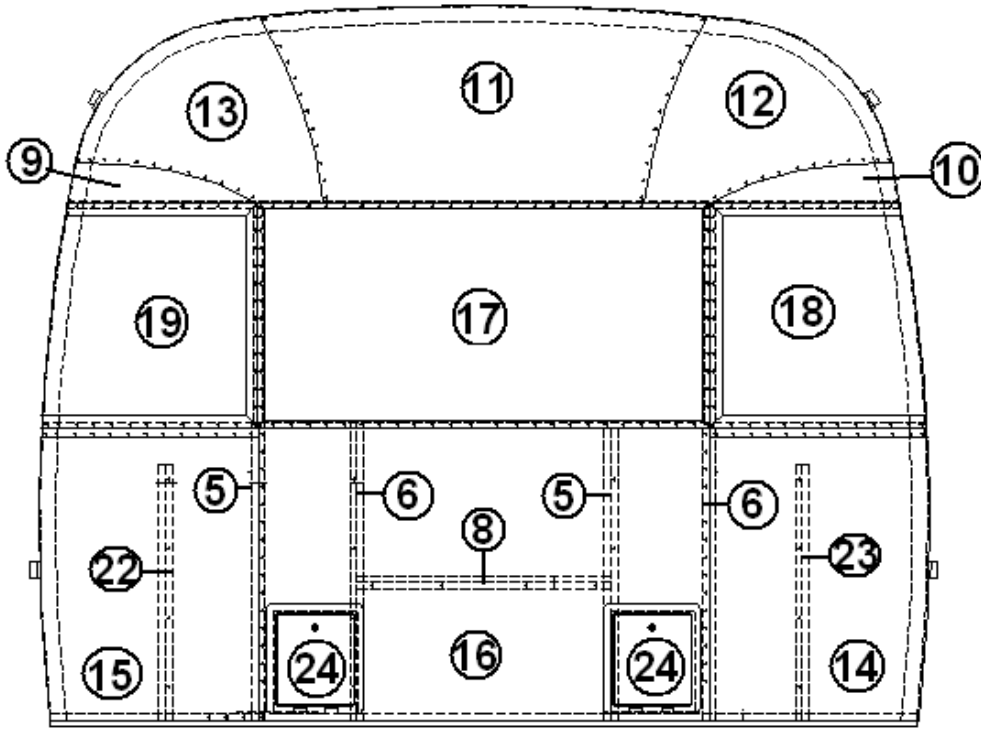

2013 CLASSIC TRAILER

EXTERIOR SHELL

Front End, 31', 30'

See next page for P/N