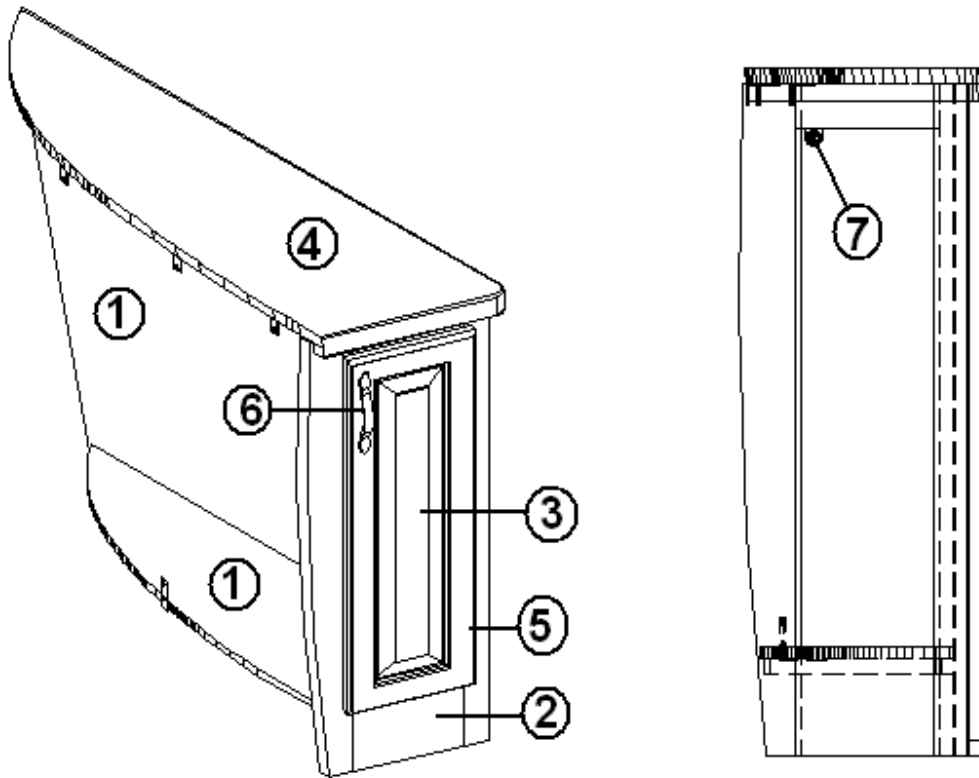

2013 CLASSIC TRAILER

FURNITURE, LOUNGE

Chair Storage Cabinet, 27' Front Bed

966765	Chair storage cabinet
1. 801258-003	Paneling, 1/2" Hickory/Hickory
2. 966764-003	Face frame, chair storage cabinet
3. 800597-933	Door, 8"X 24.75
4. 966771-003	Top, chair storage cabinet
5. 381999	Hinge, orb
6. 382002	Pull, cabinet door, 3" center, orb
7. 381074	Catch, bulldog