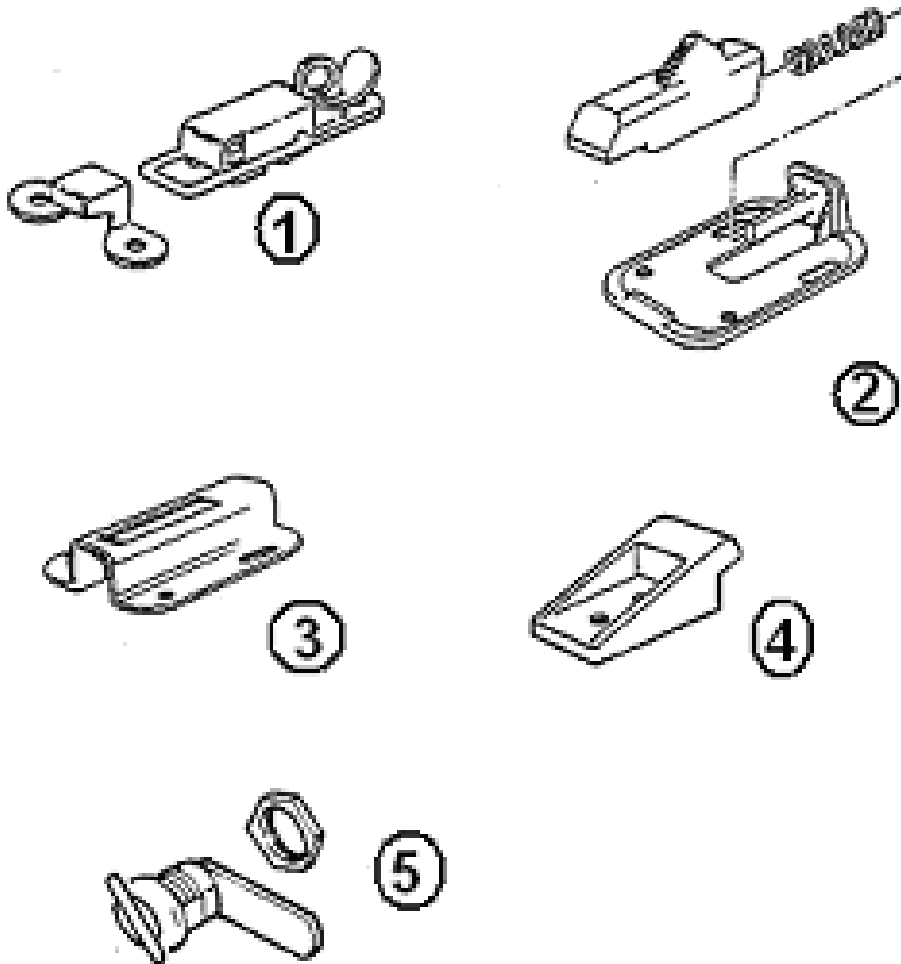

2013 CLASSIC TRAILER

HARDWARE

Exterior Latches/Locks/Handles

1. 340023-01	Pad lockable catch
1. 380291	Main door holdback, (use w/housing #380290)
2. 380290	Latch housing, main door holdback
3. 201056	Catch, main door holdback
4. 381430	Twist lock, straight cam