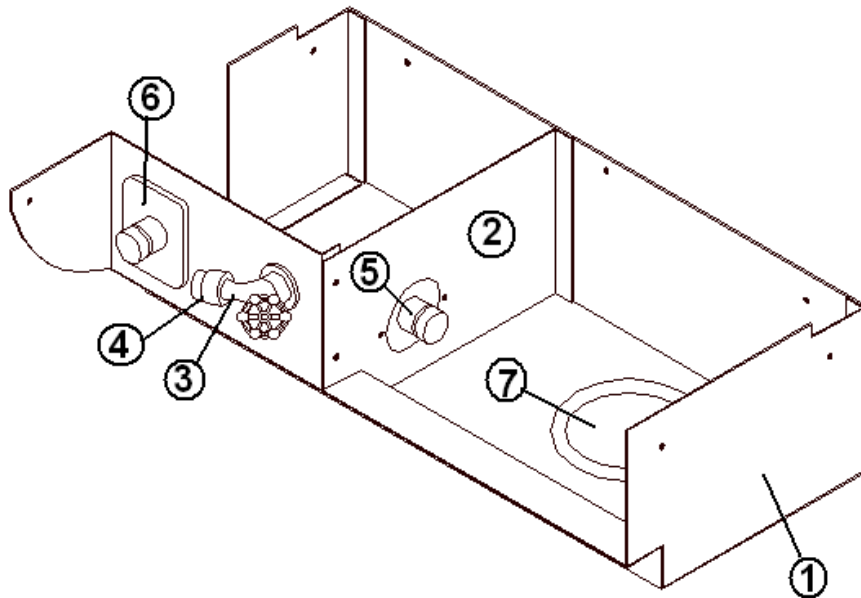

2013 CLASSIC TRAILER

CHASSIS

Underbelly Utility Compartment, All

1. 915099-01	Assembly, utility compartment, LH
1. 915099-02	Assembly, utility compartment, RH
2. 452795-01	Panel – interior utility compartment LH
2. 452795-02	Panel – interior utility compartment RH
3. 601467	Sillcock, 1/2", female w/ wheel
4. 601469	Vacuum breaker, 3/4" garden hose
5. 601786	City water fill
6. 601786	City water fill
7. 381435	Hatch – access cover, 4", white
601565	Hose, water, 12" w/fittings