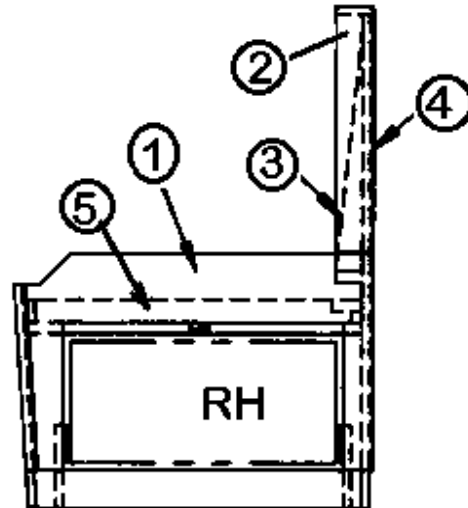

2013 CLASSIC TRAILER

FURNITURE, GALLEY

Dinette Seat, RH, 31', 30'

- 964954-03 Dinette Seat Assembly, RH, 30', 31'
1. 964949-05 RH Dinette Seat Sub-Assembly
2. 964528-04 Back sub-assembly, RH, 30', 31'
3. 964498-01 Cushion Support, Dinette RH, 41.63"
4. 965076 Upholstered back, 42" wide, 30', 31'
5. 964334-01 Flex spring seat
- 382002 Cabinet door pull, Orb, 3" center
- 381529 Hinge Compartment Door
- 381228-01 Catch Grabber Door
- 964952 Door Assy., Dinette Drop Down
- 964951-02 Jamb-Dinette Drop Door Top/Bottom
- 964951-01 Jamb-Dinette Drop Door Side
- 964908-01 Drawer Box - 17.50 X 26.00 X 8.00
- 381090 Drawer Slide, 22" (Ea.=1 Pair)
- 964950 Upholstered Back Assy.W/Door
- 701538 Carpet, Econolier Velour Black
- 703446 Silk Film Sheeting #SFS 36 AIR
- 800470-003 Stop, Hardwood