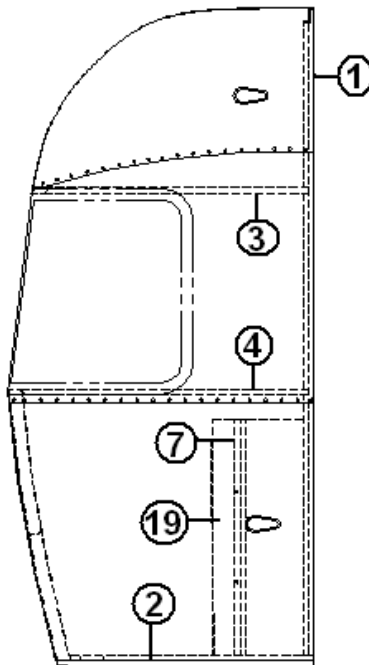

2013 CLASSIC TRAILER

EXTERIOR SHELL

Front End, 27' Front Bed

See next page for P/N