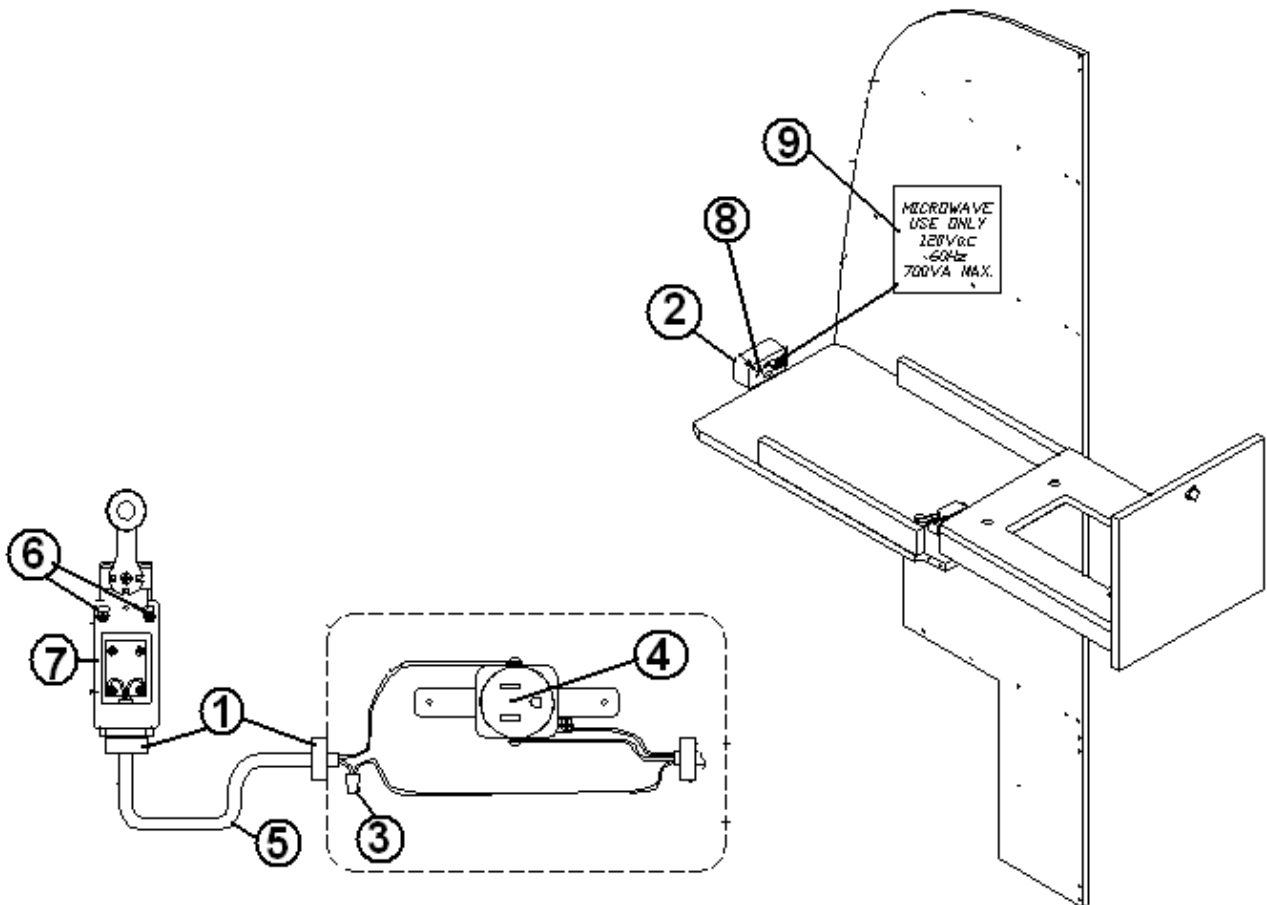

2013 CLASSIC TRAILER

ELECTRICAL, 110 VOLT

Microwave Switch

1. 500013-01	Clamp, Romex, 3/8" metal
2. 511283	Box, handy, 2" X 4", metal
3. 500050	Scotch lock, yellow
4. 512369	Receptacle, 15A, single, white
5. 512222	Wire, SJ 14/3, rubber covered, black
6. 320116-08	Screw, black
7. 512221	Switch, lever, 300V 10AMP
8. 512370	Wall plate, 1 gang
9. 386230	Label, microwave, 120VAC 60HZ 70