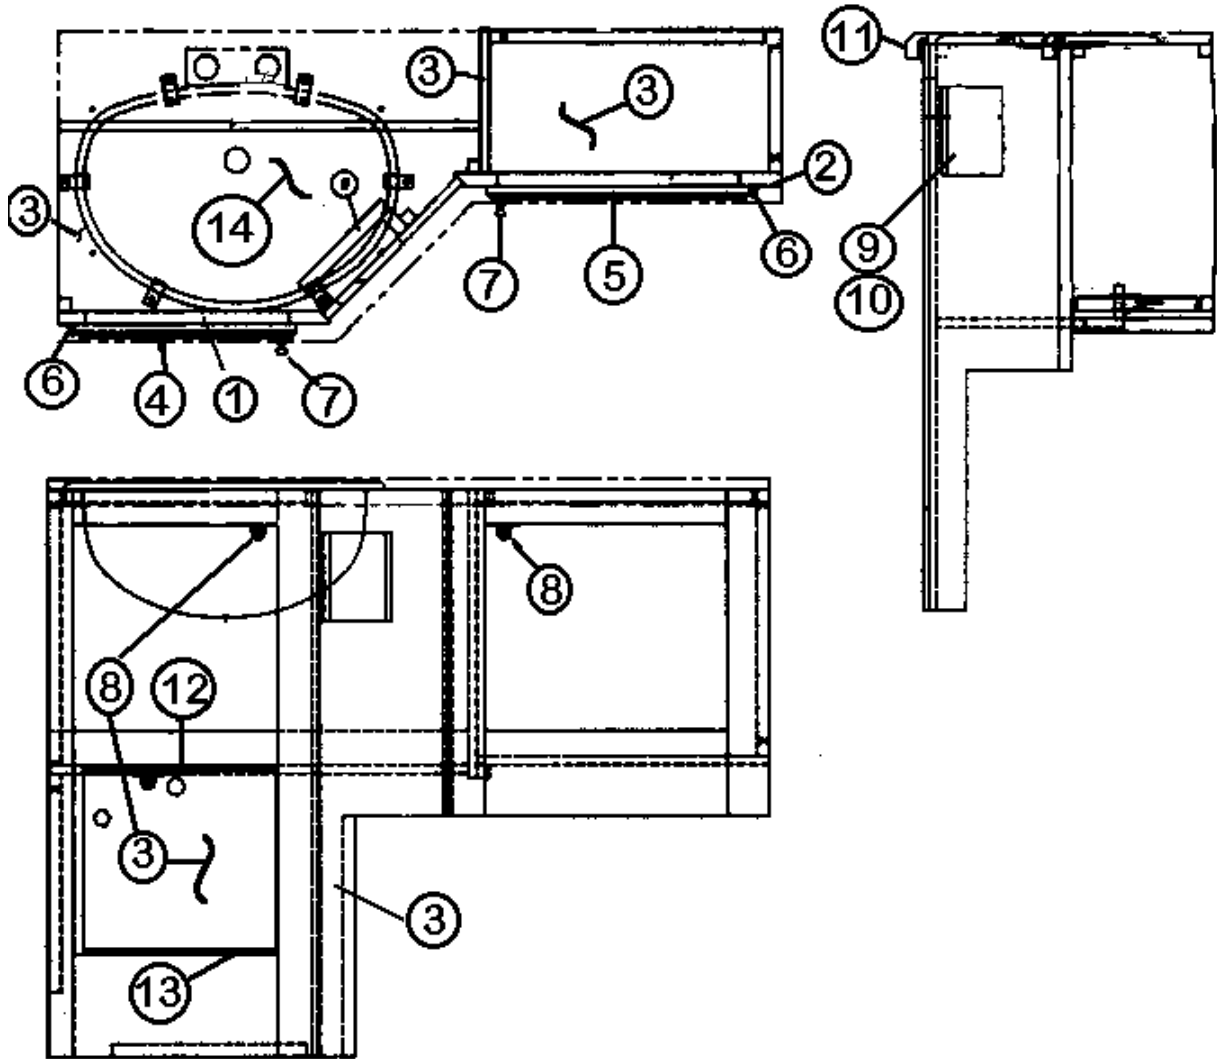

2013 CLASSIC TRAILER

FURNITURE, BATH

Lavatory Cabinet, 30'

See next page for P/N

2013 CLASSIC TRAILER

FURNITURE, BATH

Lavatory Cabinet, 30'

961921-10	Lavatory Cabinet Assembly
1. 961890-013	Face frame, lavy, Hickory
2. 961891-013	Face frame, lavy aft, Hickory
3. 800025-01	PINE, 3/4" X 3/4", STAINED
4. 800597-943	Door, 13.00" X 25.75", Hickory
5. 800597-493	Door, 15.50" X 13.00", Hickory
6. 381999	Hinge, Orb
7. 382002	Cabinet door pull, Orb, 3" center
8. 381228-01	Catch, grabber door
9. 602295	Toilet paper holder
10.	No longer used.
11.602044-01	Top assembly, Corian, Sandstone
12.800571-013	Molding, flat .52W X 80", Hickory
13.380458	Hinge, piano, brown anodized
14.203367-04	Bowl, lavy, Karran, White
453833	Clip, sink mount
320129	Insert, threaded 1/4"O.D. X 1/4"L
320130-09	Screw #10-32 slotted hex hd 1.25L
320131	Wingnut-#10-32 6IN
602227	Dispenser soap, Victorian