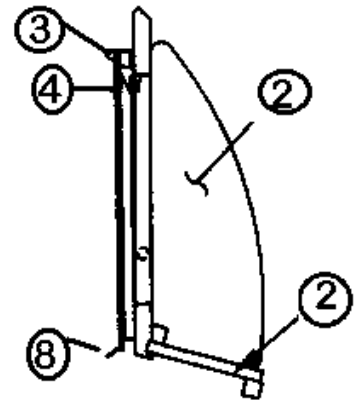

2013 CLASSIC TRAILER

FURNITURE, BATH

Medicine Cabinet, Upper, 30'

963753-03	Medicine cabinet assembly, upper
1. 962170-013	Face frame, medicine cabinet upper, Hickory
2. 801258-003	Panel 1/2" G2S, Hickory
3. 382159	Hinge, Pivot, Nickel
4. 372203-04	Mirror, polished edges - 36.00" X 14.00"
5. 801258-003	Panel 1/2" G2S, Hickory
6. 380024	Support, friction, LH
7. 365268-04	Edge band 5/8"
8. 385940-02	Mirror pull, chrome
9. 382126	Lid Stay, chrome
380203-01	Piano hinge