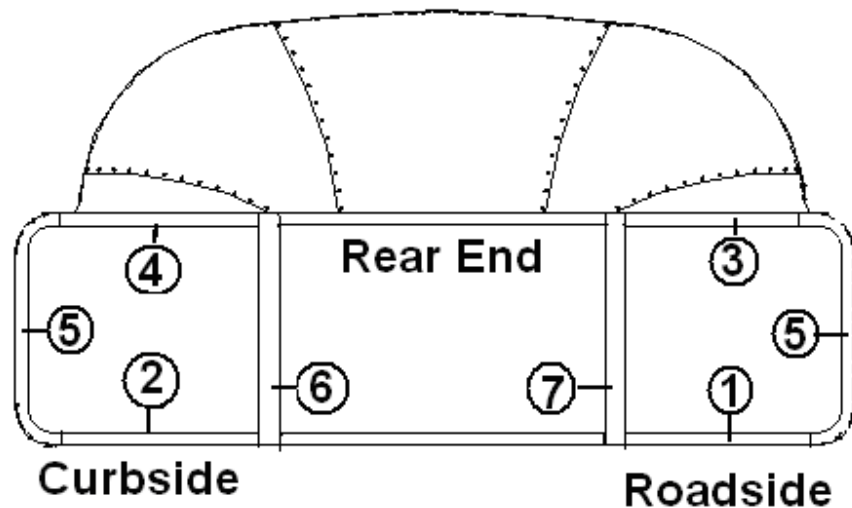

2013 CLASSIC TRAILER

DOORS/WINDOWS/AWNINGS

Panoramic Window Trim

1. 201579-01	Trim ring, lower white
2. 201580-01	Trim ring, lower white
3. 201581-03	Trim ring, upper white
4. 201581-04	Trim ring, upper white
5. 201578-01	End cap, trim ring, white
6. 110900-01	Trim, formed, white, RH
7. 110900-02	Trim, formed, white, LH
203225	Trim-lok, white .75"