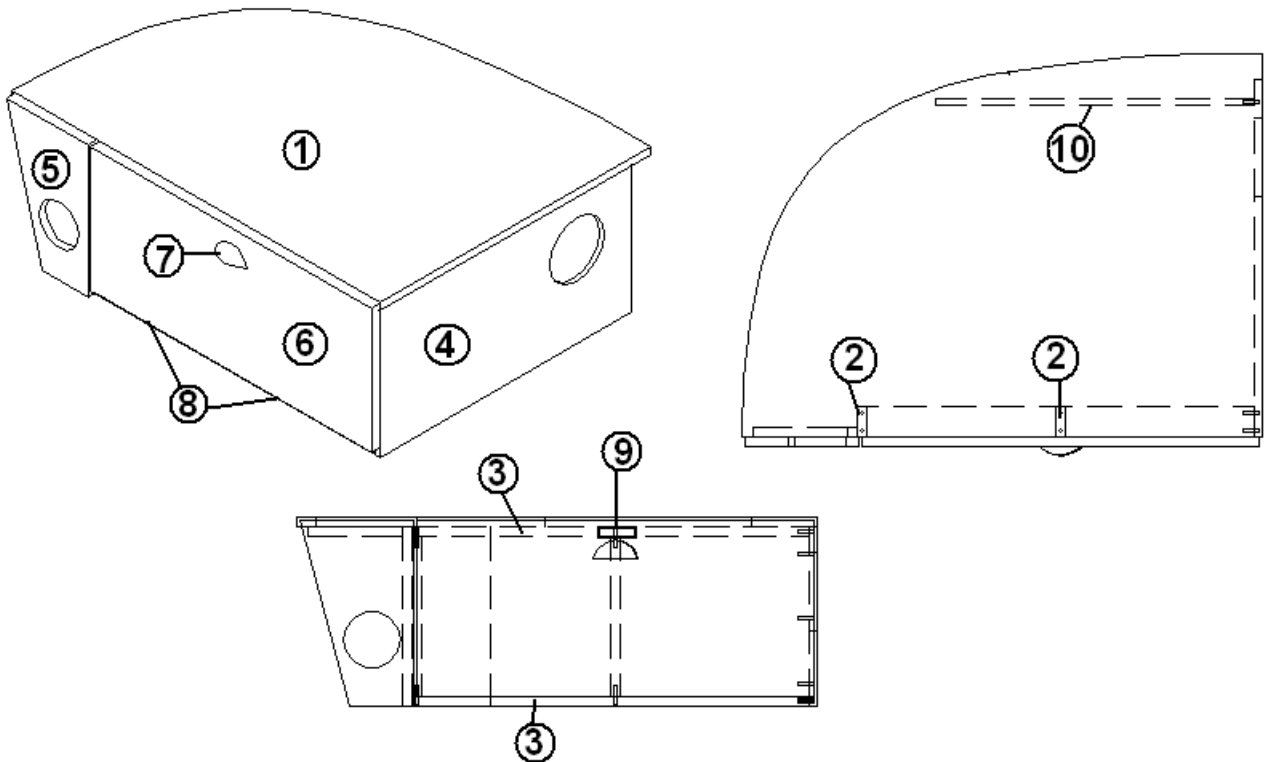

2013 CLASSIC TRAILER

FURNITURE, LOUNGE

Dinette Seat, Roadside, 27' Front Bed

	967170	Dinette Seat, Roadside
1.	967170-1A	Seat top, 29.50" x 40.13", roadside
2.	967170-1B	Stile, 2.25" x 12.38", roadside dinette seat
3.	967170-1C	Panel, 22.25" x 30.75", roadside dinette seat
4.	967170-2A	Panel, 27.50" x 13.75", roadside dinette seat
5.	967170-2B	Panel, 8.88" x 14.38", roadside dinette seat
6.	967170-2C	Door, roadside dinette seat
7.	382001	Pull, drawer, orb
8.	381072	Hinge, 3" x 1.78", open, gold
9.	381228-01	Door grabber catch
10.	967170-9A	Panel, white, 13.88" x 24.63"