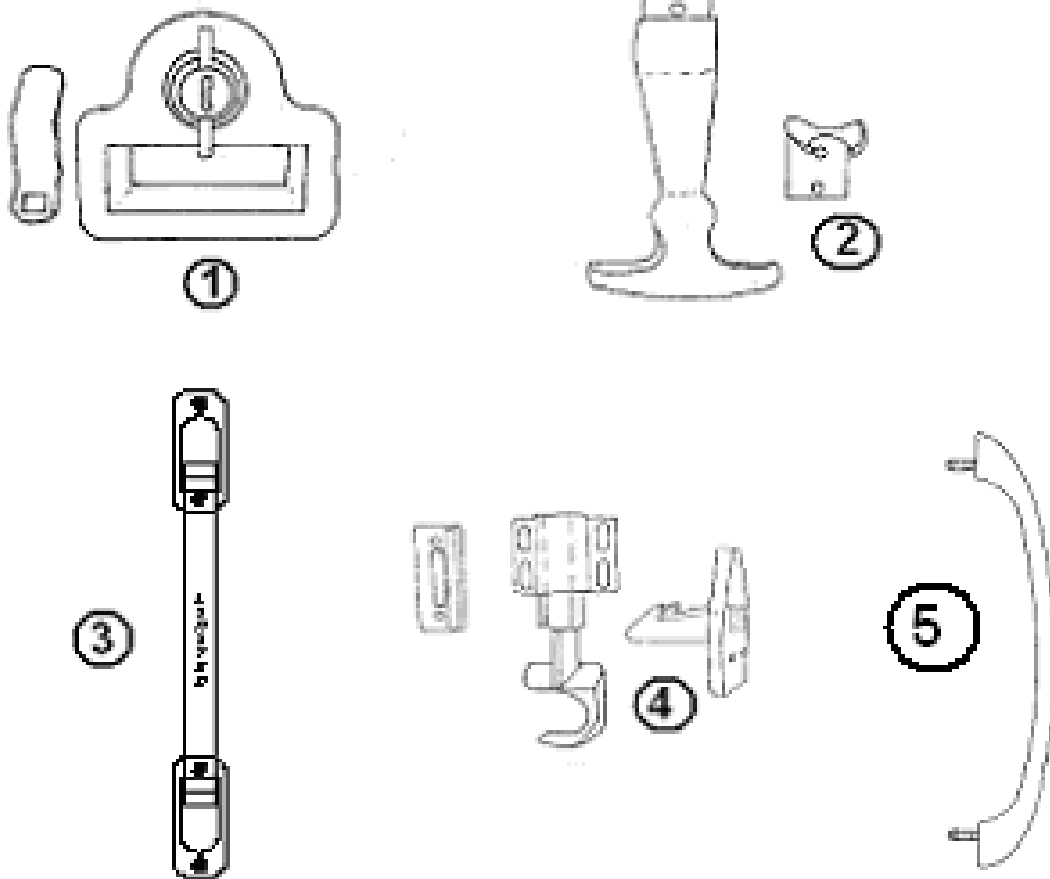

2013 CLASSIC TRAILER

HARDWARE

Exterior Latches/Locks/Handles

1. 380770	Twist lock, black
2. 381021-01	Rubber T handle
3. 511344-01	Grab handle, embossed "Limited"
4. 381454	Latch, screen door, Bullet
5. 101171	Grab handle, main door
5. 382074	Gasket, grab handle, main door