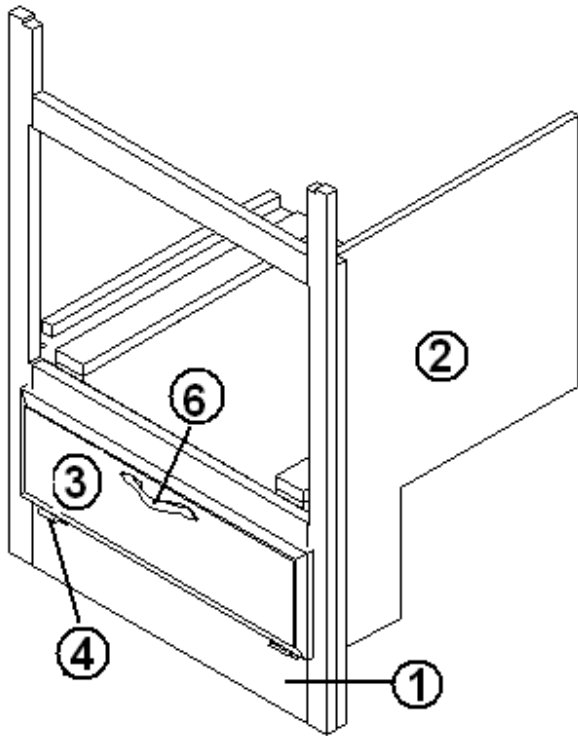

2013 CLASSIC TRAILER

FURNITURE, GALLEY

Galley, 27' Front Bed, Convection Microwave Section

	967804	Galley, microwave option section
1.	967805-003	Face frame, microwave option section
2.	801259-003	Paneling, 1/2", Hickory/raw
3.	800599-383	Drawer face 7.00 X 21.50
4.	381999	Hinge, orb
5.	381228-01	Catch, grabber door
6.	382002	Pull, cabinet door, 3"center, orb