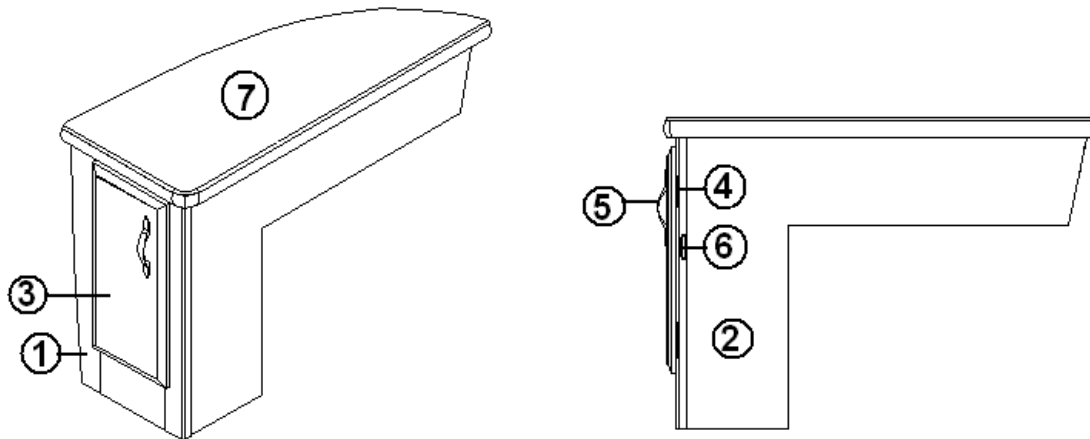

2013 CLASSIC TRAILER

FURNITURE, BEDROOM

Nightstand, Roadside, 27' Front Double Bed

966760-01	Nightstand, RS, "J" bed
1. 966761-013	Face frame, nightstand, RS
2. 801259-003	Paneling, 1/2" Hickory/Raw
3. 800599-463	Drawer face 8.00" X 17.25"
4. 381999	Hinge, orb
5. 382002	Pull, cabinet door, 3" center, orb
6. 381074	Catch, bulldog, #65S (copper)
7. 602183-01	Nightstand top, Corian, "J"