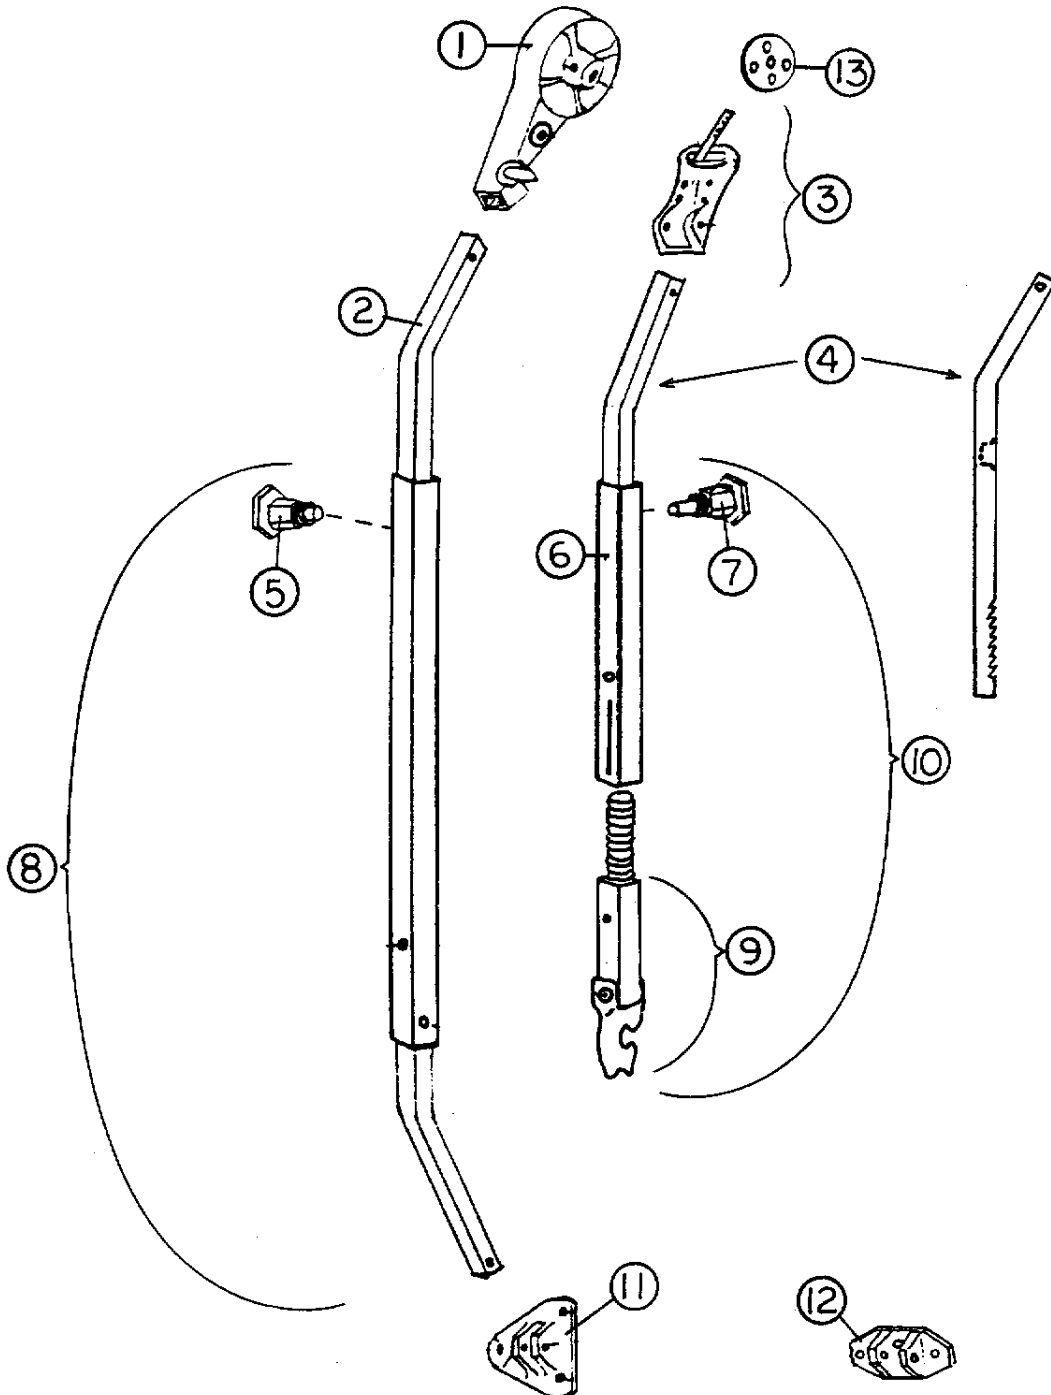

2013 CLASSIC TRAILER

Hardware

Awning

See next page for P/N