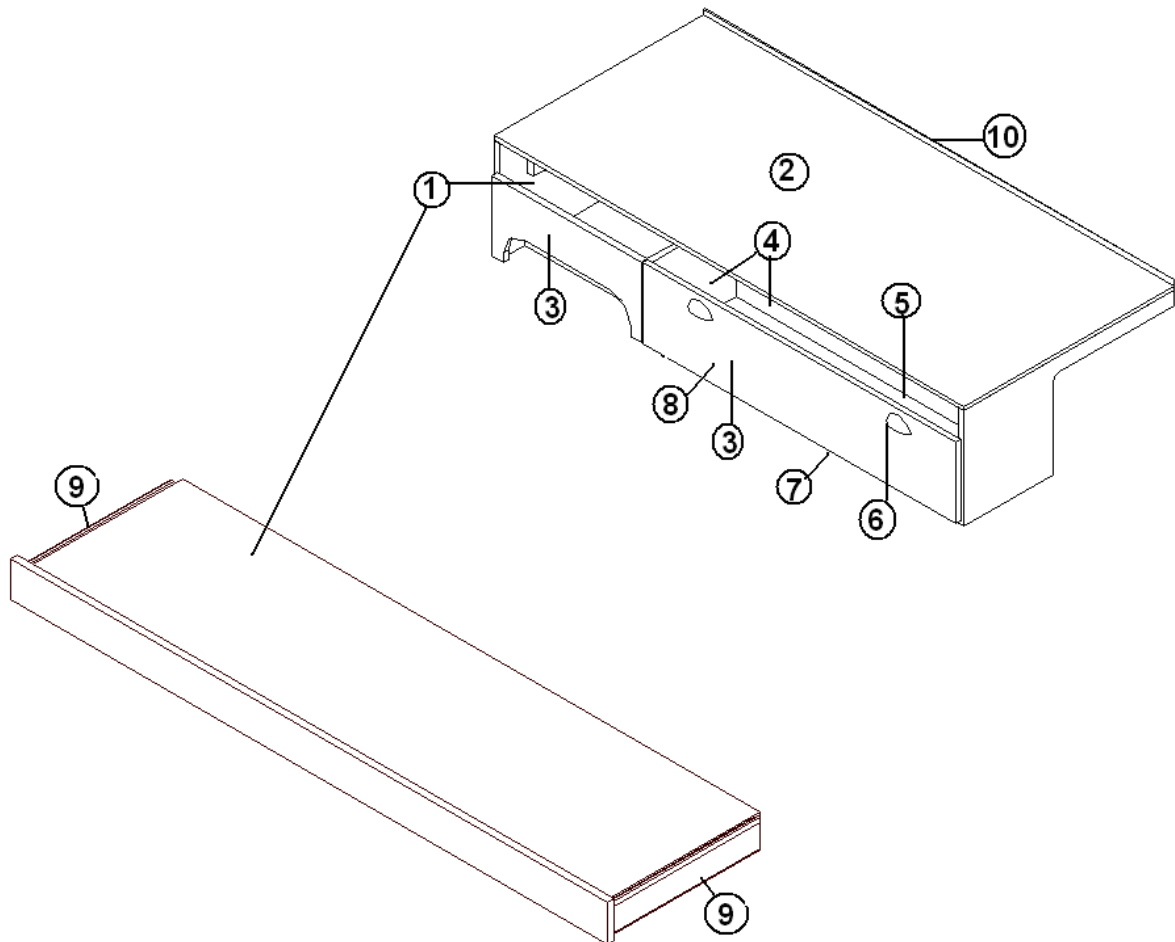

2013 CLASSIC TRAILER

FURNITURE, LOUNGE

Sofa, 27' Front Bed

967300	Sofa Assembly
1. 967301	Sofa bed assembly
2. 701538-01	Carpet, Econolier w/ sticking backing
3. 801258-003	Panel, Hickory/Hickory, .5"
4. 801259-003	Paneling, 1/2" Hickory/Raw
5. 801392	Panel, White liner/White liner
6. 382001	Pull, drawer, orb
7. 381072-01	Hinge 3" X 2
8. 381228-01	Catch, grabber door
9. 381826	Slide, ball bearing, 16"
10. 101115	Aluminum sheet, .60" x 3.25" x 66"