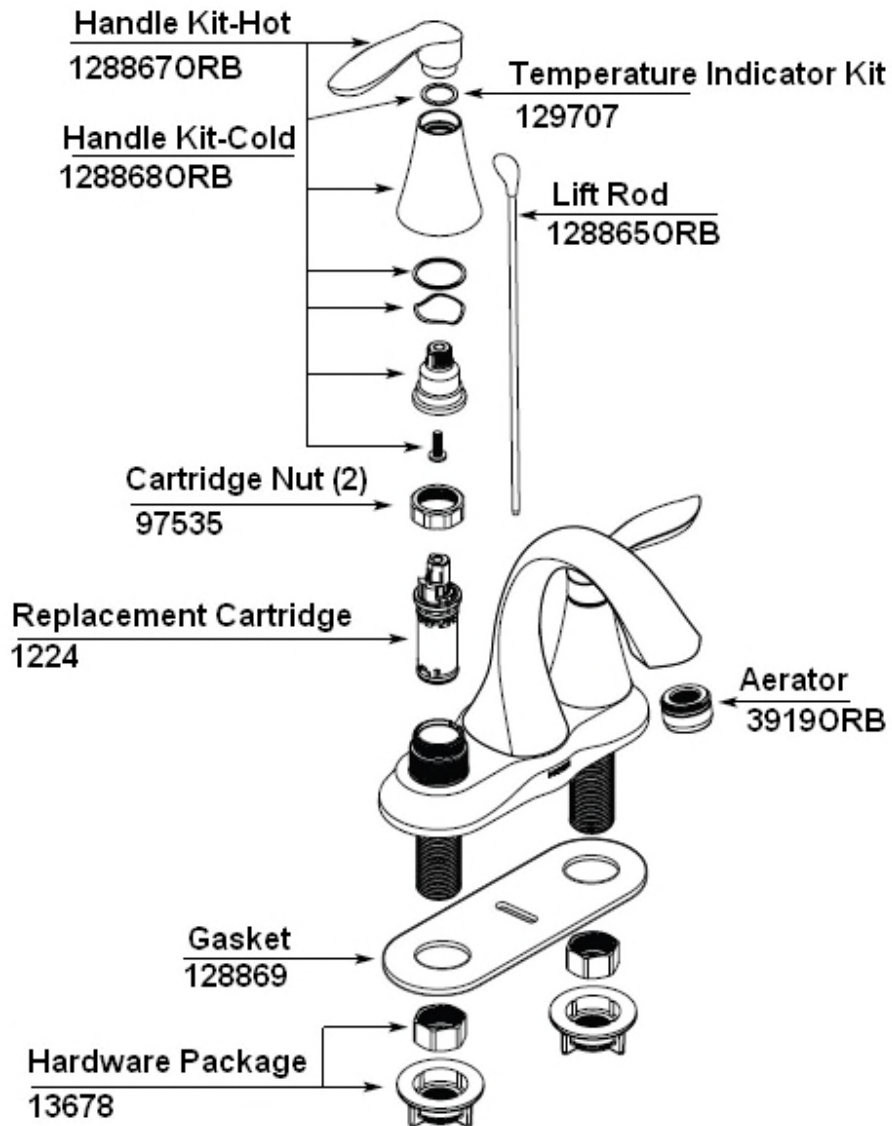

2013 CLASSIC TRAILER

PLUMBING, FAUCETS

Faucet/Soap Dispenser, Lavatory, Moen
Model 6410 ORB
Moen Parts & Warranty
1-800 BUY MOEN

602226 Lavatory faucet, Moen
602227 Liquid soap and lotion dispenser