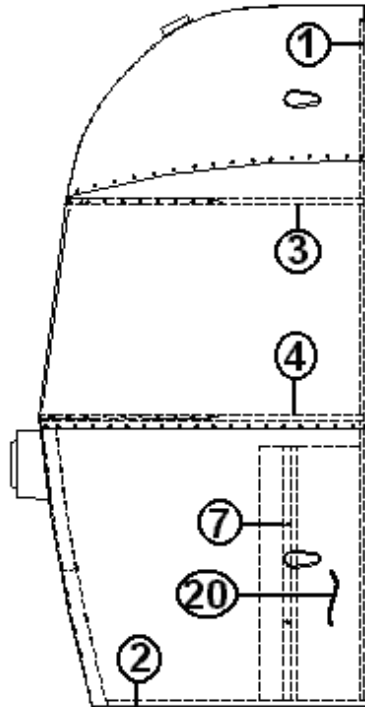

2013 CLASSIC TRAILER

EXTERIOR SHELL

Aft End, 31', 30'

See next page for P/N

2013 CLASSIC TRAILER

EXTERIOR SHELL

Aft End, 31', 30'

921161-11	End shell complete, rear, w/trunk door
1. 114993	End bow
2. 114676	Floor bow
3. 114678	Upper window bow
4. 114677	Lower window bow
5. 114505-01	Support, lower end, LH
6. 114505-02	Support, lower end, RH
7. 101315	Brace, vertical rear
8. 921159-01	Trunk door assembly (twin models only)
9. 114895	Segment #29
10. 114894	Segment #28
11. 114893	Segment #25
12. 114890	Segment #26
13. 114891	Segment #27
14. 114889	Segment, center right
15. 114888	Segment, center left
16. 114880-307	Alum. Sheet, cut down to size
17. 371348-02	Window, rear escape
18. 966407-02	Taillight complete, CS
19. 512227	Light, clearance, red LED
20. 114849-03	Aluminum sheet, pewter, 12" x 29"
21. 966407-01	Taillight complete, RS
22. 512455	License plate holder assembly, LED
23. 101315-03	Rear, vertical brace, LH
24. 101315-04	Rear, vertical brace, RH
25. 104408	Z-Bar
382181	Gasket, Clearance Light
115563	Casting, Tear Drop Light, Flat
115564	Casting, Tear Drop Light, Curved
115209-02	Tread Plate, rear compartment 48" x 90", Twin