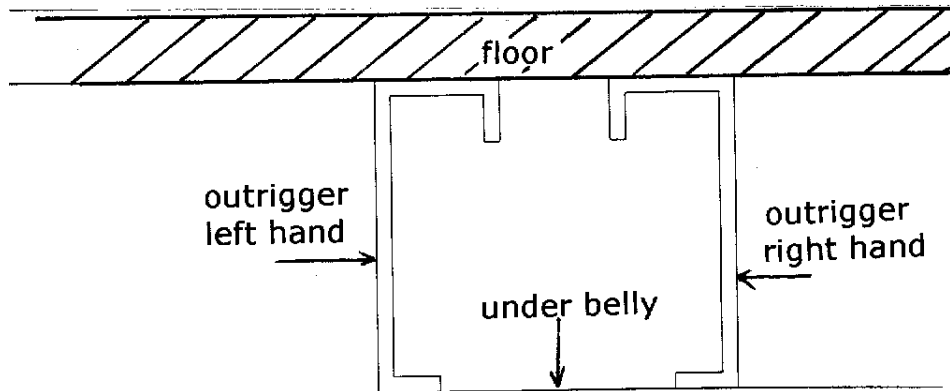

2013 CLASSIC TRAILER

CHASSIS

Outriggers

- 410524 Step outrigger assembly, forward
- 410523 Step outrigger assembly, aft
- 410497 Outrigger, pierced, RH
- 410498 Outrigger, pierced, LH
- 410500 Outrigger, standard, LH
- 410499 Outrigger, standard, RH
- 410501 Outrigger, solid, RH, notched
- 410502 Outrigger, solid, LH, notched
- 410706 Outrigger, TV/Coax compartment, RH
- 410707 Outrigger, TV/Coax compartment, LH

Chassis Covering

- 114679 Alum. underbelly .019" x 65.75, coil
- 101131-01 Alum. underbelly .024" x 22.5", coil, pewter
  (covers from underbelly to floor line)