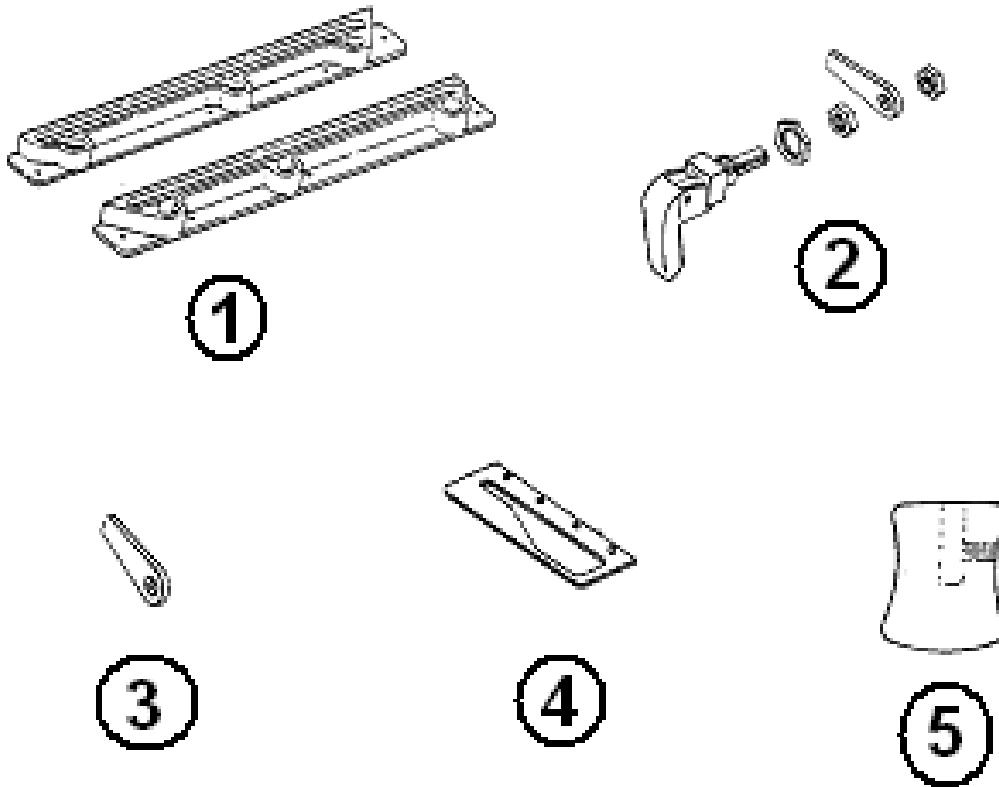

2013 CLASSIC TRAILER

HARDWARE

Window, Opening

1. 0802-0001	Window guide, RH
1. 0802-0002	Window guide, LH
2. 010020	Lower window latch, chrome
2. 195467-05	Lower window latch, w/red handle
3. 685123	Pawl, window latch, straight
4. 685124	Striker plate, window latch
5. 380230-03	Knob window arm, silver
5. 380230-04	Knob, window arm, red