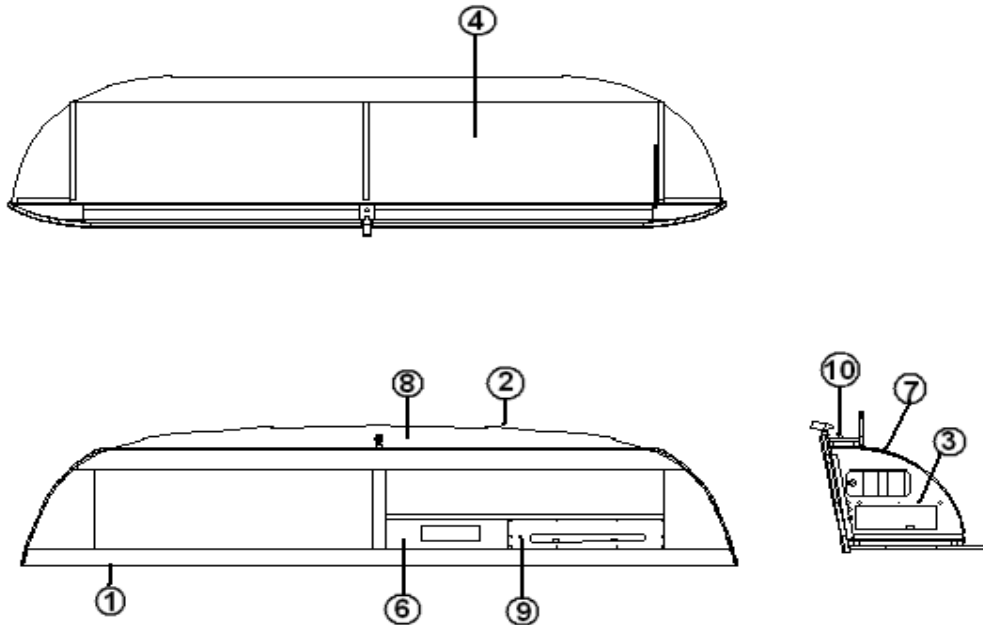

2013 CLASSIC TRAILER

FURNITURE, LOUNGE

1. 967869 Rooflocker, Front/Rear Endliner w/RH Radio, 27 FB
   967869-01 Rooflocker, Front/Rear Endliner w/RH Radio, 30', 31'

1.	967868-003	Face Frame, Fwd/Aft Liner Locker
2.	800506-04	Plywood 1/2" x 4' x 8'
3.	801258-003	Panel, 1/2" G2S
4.	801260-003	Panel, 1/2" G1S
5.	800597-1033	Door, Raised Panel 12.50" x 35.75"
6.	801259-003	Panel 1/2" G1S 4' x 8'
7.	801828	Decorative Panel, Cream/Raw 4'x8'
8.	702482-03	Headliner Spectra Opal
9.	203738	Face Plate, Blue Ray
10.	512577	Bushing, Strain Relief, Heyco
	381136	Rubber Bumper
	320145	Screw, #6 5/8" Blk Oxide
	381209-01	Grommet w/cap, Blk.
	382000	Hinge
	382002	Door Pull, Cabinet, 3"
	381147	Door Support, Spring Loaded