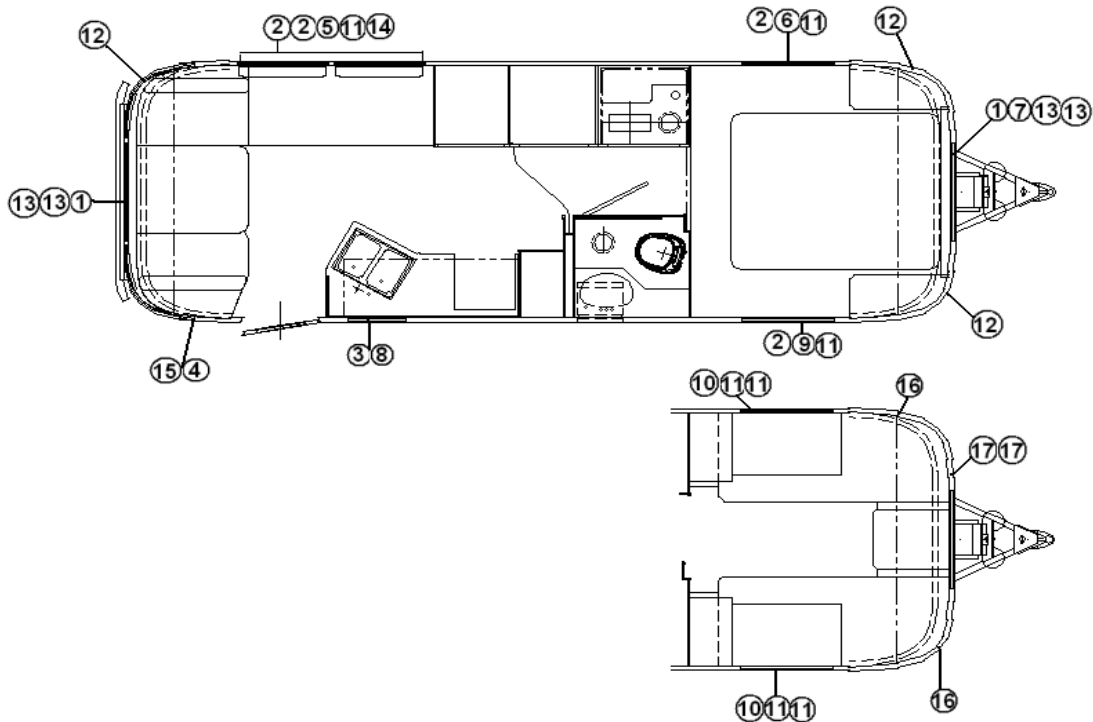

2013 CLASSIC TRAILER

DRAPES/BLINDS/VALANCES

Drapes/Valances/Shades, 27FB Queen & Twin

1. 704037-16 Shade, Pltd. Day/Nite 47.5 x 25
2. 704037-08 Shade, Pltd. Day/Nite 28.875 x 33.
3. 703191-04 Blind, Mini Metal 21 x 23 Brushed Aluminum
4. 967872-03 Valance 15"L L-Side End
5. 967872-04 Valance Assy. Lounge 83"
6. 967872-02 Valance 51" Lounge, Queen Only
7. 966128-01 Valance 66" Bed
8. 966794-01 Valance 24" w/Top - Galley
9. 967872-05 Valance 51" Lounge, Queen Only
10. 966130-03 Valance Assy., 38.5" Bedroom, Twin Only
11. 998148-05 Drapery Panel, 5 Plt. X 34" L
12. 998148-19 Drapery Panel, 10 Plt. X 34"L
13. 998148-18 Drapery Panel, 18 Plt. X 26.25"L
14. 998148-07 Drapery Panel, 12 Plt. X 34"L
15. 998148-14 Drapery Panel, 3 Plt. X 34"L
16. 998148-17 Drapery Panel, 4 Plt. X 34"L, Twin Only
17. 998148-04 Drapery Panel, 16 Plt. X 26.25"

*Original shades are no longer available. Replacement shades started with S/N 527831, 10/17/2012.