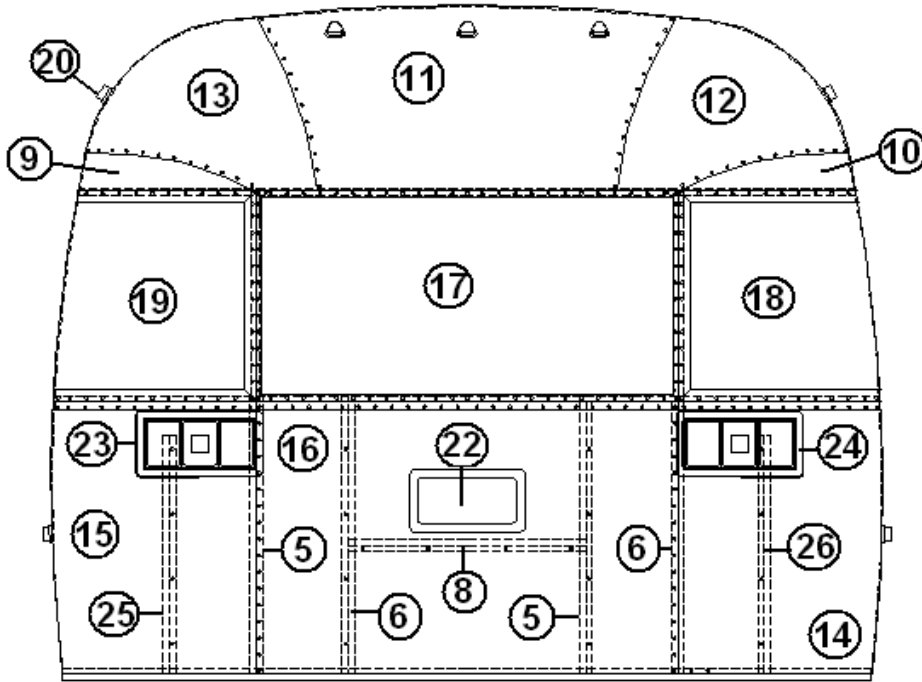

2013 CLASSIC TRAILER

EXTERIOR SHELL

Aft End, 27' Front Bed

See next page for P/N