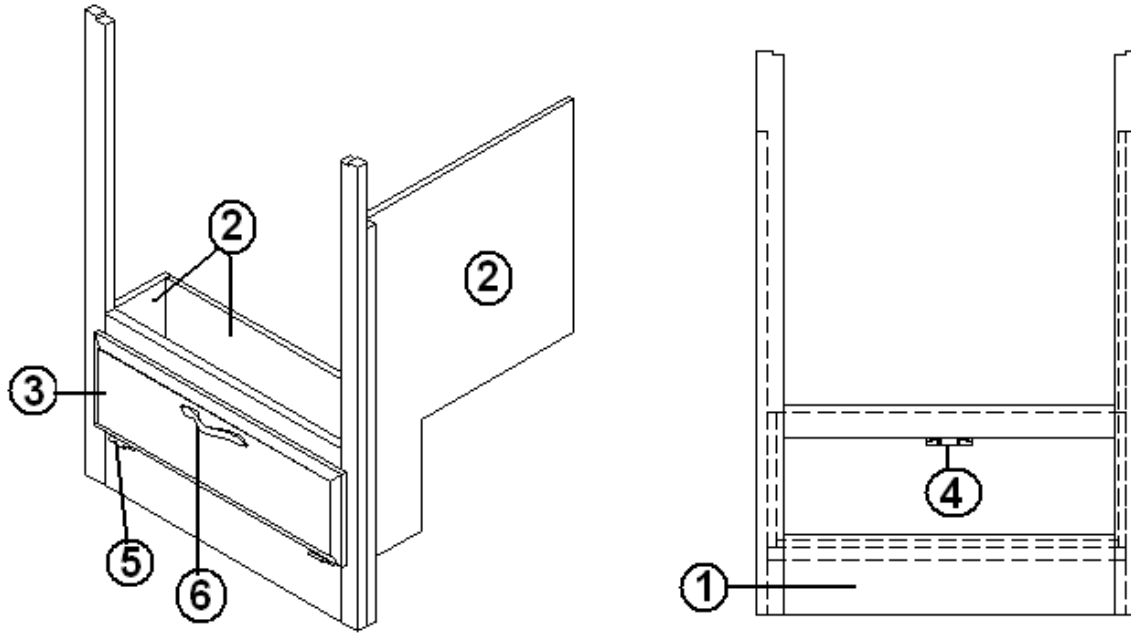

2013 CLASSIC TRAILER

FURNITURE, GALLEY

Galley, 27' Front Bed, Oven Section

	967802	Galley, oven section
1.	967803-003	Face frame, galley, oven section
2.	801259-003	Paneling, 1/2", Hickory/raw
3.	800599-383	Drawer face 7.00 X 21.50
4.	381228-01	Catch, grabber door
5.	381999	Hinge, orb
6.	382002	Pull, cabinet door, 3"center, orb