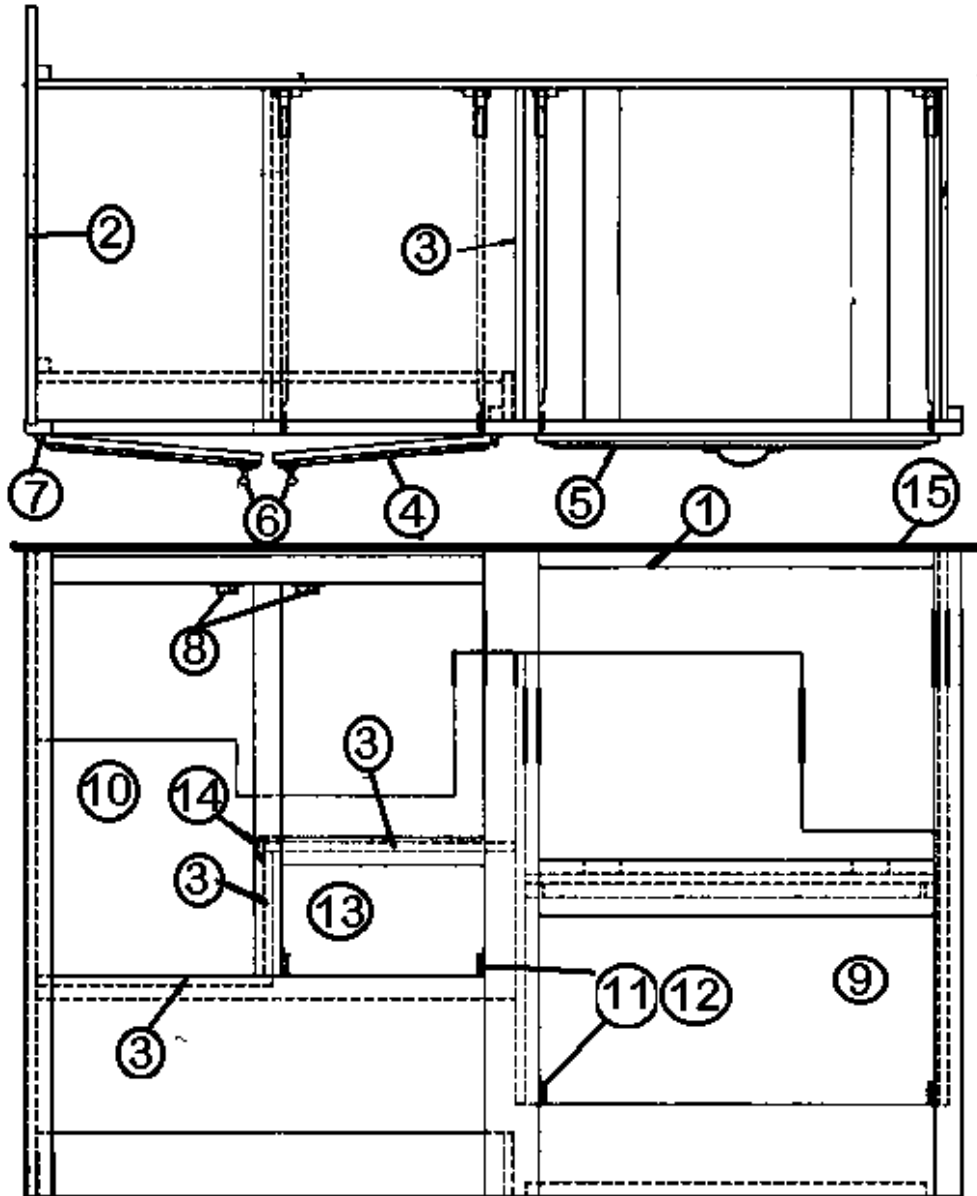

2013 CLASSIC TRAILER

FURNITURE, GALLEY

Galley, 30', 31', 27' Front Bed, MW W/3-Burner

See next page for P/N