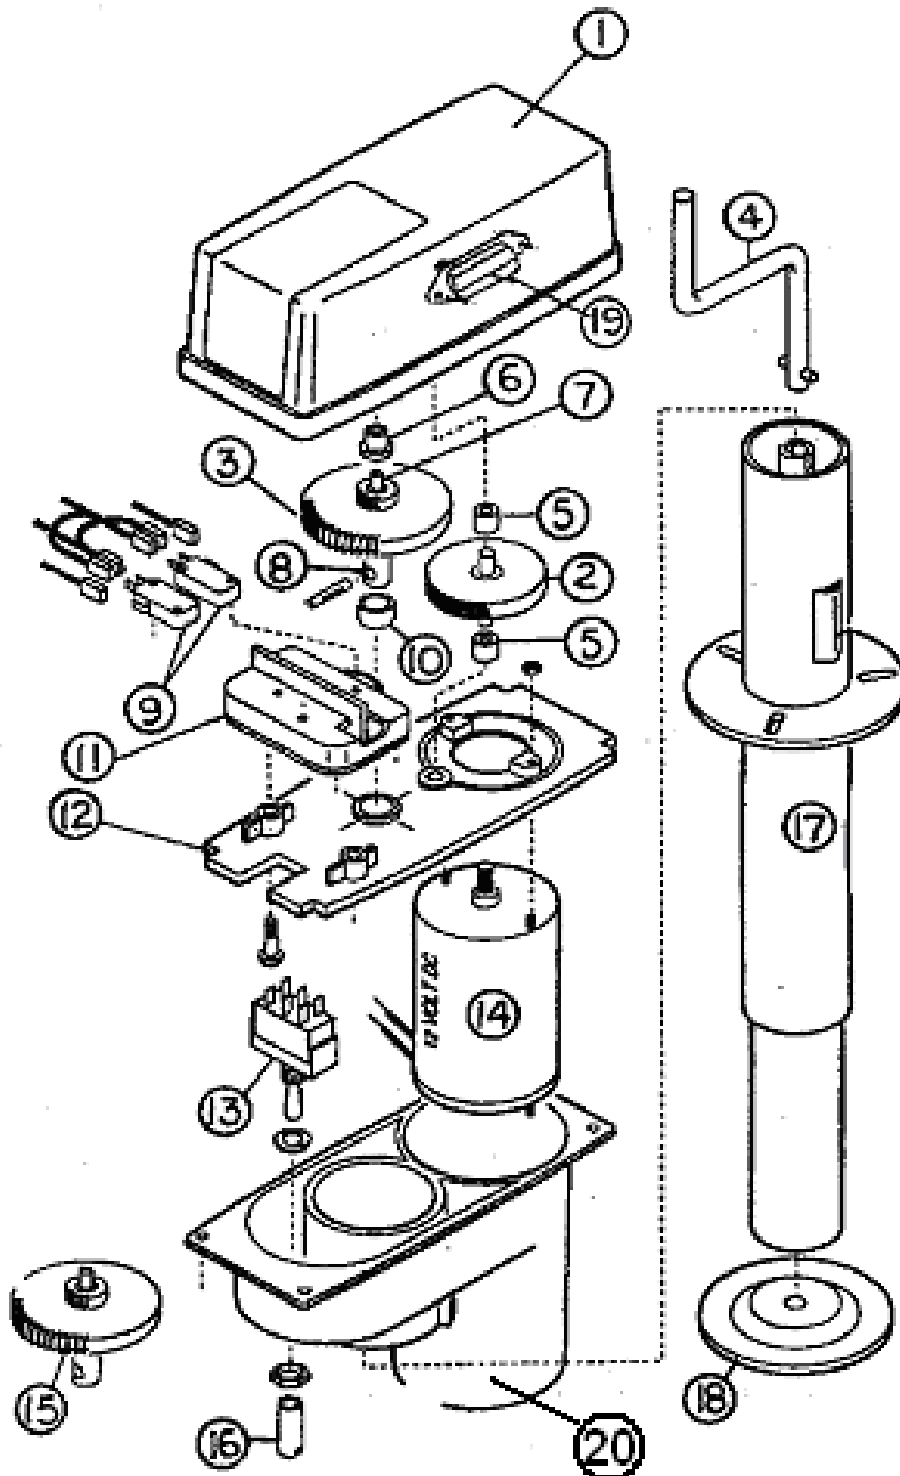

2013 CLASSIC TRAILER

CHASSIS

Power Hitch Jack

See next page for P/N