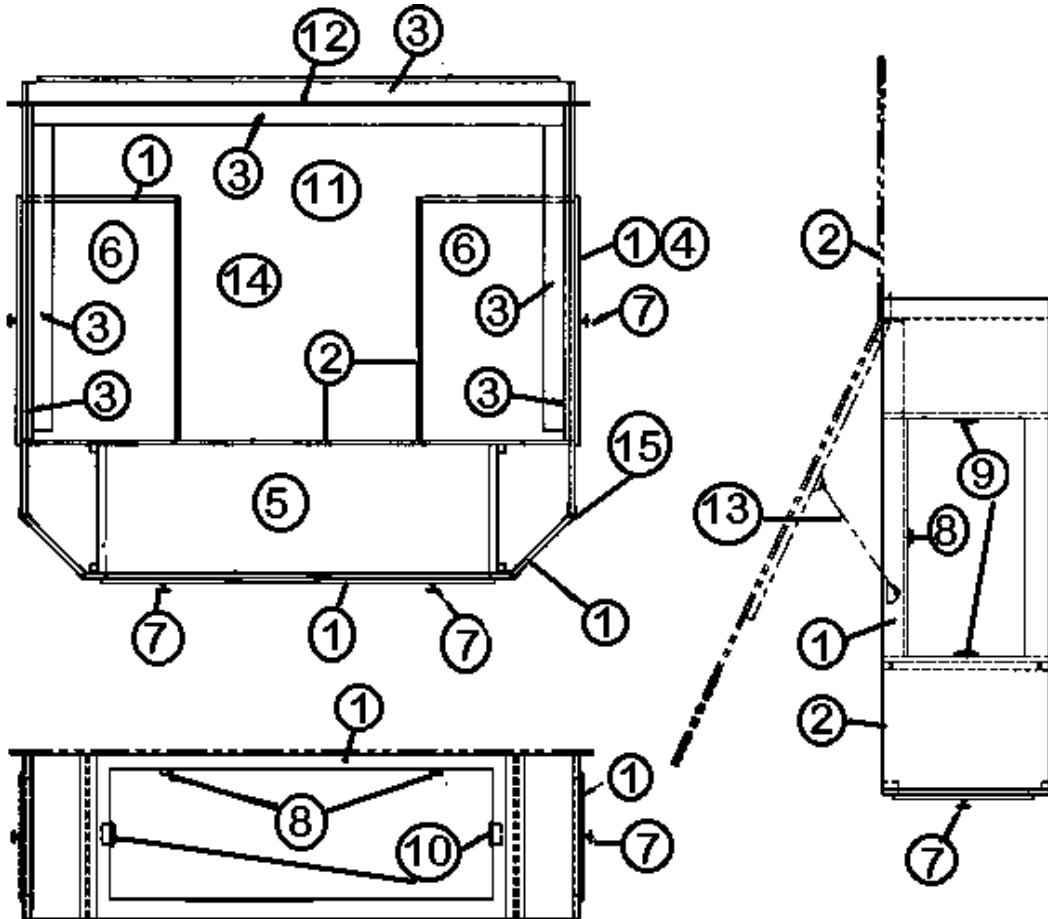

2013 CLASSIC TRAILER

FURNITURE, BEDROOM

Bed, Double, 31', 30', 27'

See next page for P/N

2013 CLASSIC TRAILER

FURNITURE, BEDROOM

Bed, Double, 31', 30', 27'

- 963747-02 Bed Assembly, Double
- 1. 801258-003 Panel 1/2" G2S, Hickory
- 2. 800507-03 Lauan, 3/8" X 4' X 8'
- 3. 850082 Poplar .75" X 2.00"
- 4. 365268-03 Edgebanding-5/8"
- 5. 963749-02 Drawer box
- 6. 961759-01 Drawer box
- 7. 382002 Cabinet door pull, Orb, 3" center
- 8. 381999 Hinge, Orb
- 9. 381400 Slide, drawer 14" pair
- 10. 381400-01 Slide, drawer 12" pair
- 11. 800573-013 Molding, door 1-3/32" X 80", Hickory
- 12. 380203-01 Piano hinge 1/8"
- 13. 381067-09 Spring, gas 90 LBS
- 13a. 381085 Clip, retaining
- 13b. 381262 Bracket, prop, w/ ball, angle
- 13c. 381310 Gas prop bracket assembly, upper
- 13d. 381084 Ball, stud
- 14. 701538-01 Carpet, velour black 48"
- 15. 114690 Angle, bed corner
- 965605-01 Headboard assembly, 2-tone
- 965605-433 Headboard assembly, Golden Ultra Leather
- 965605-443 Headboard assembly, Espresso Ultra Leather
- 381228-01 Catch, grabber door
- 115212-11 Tread Plate Assy., 48" x 90"