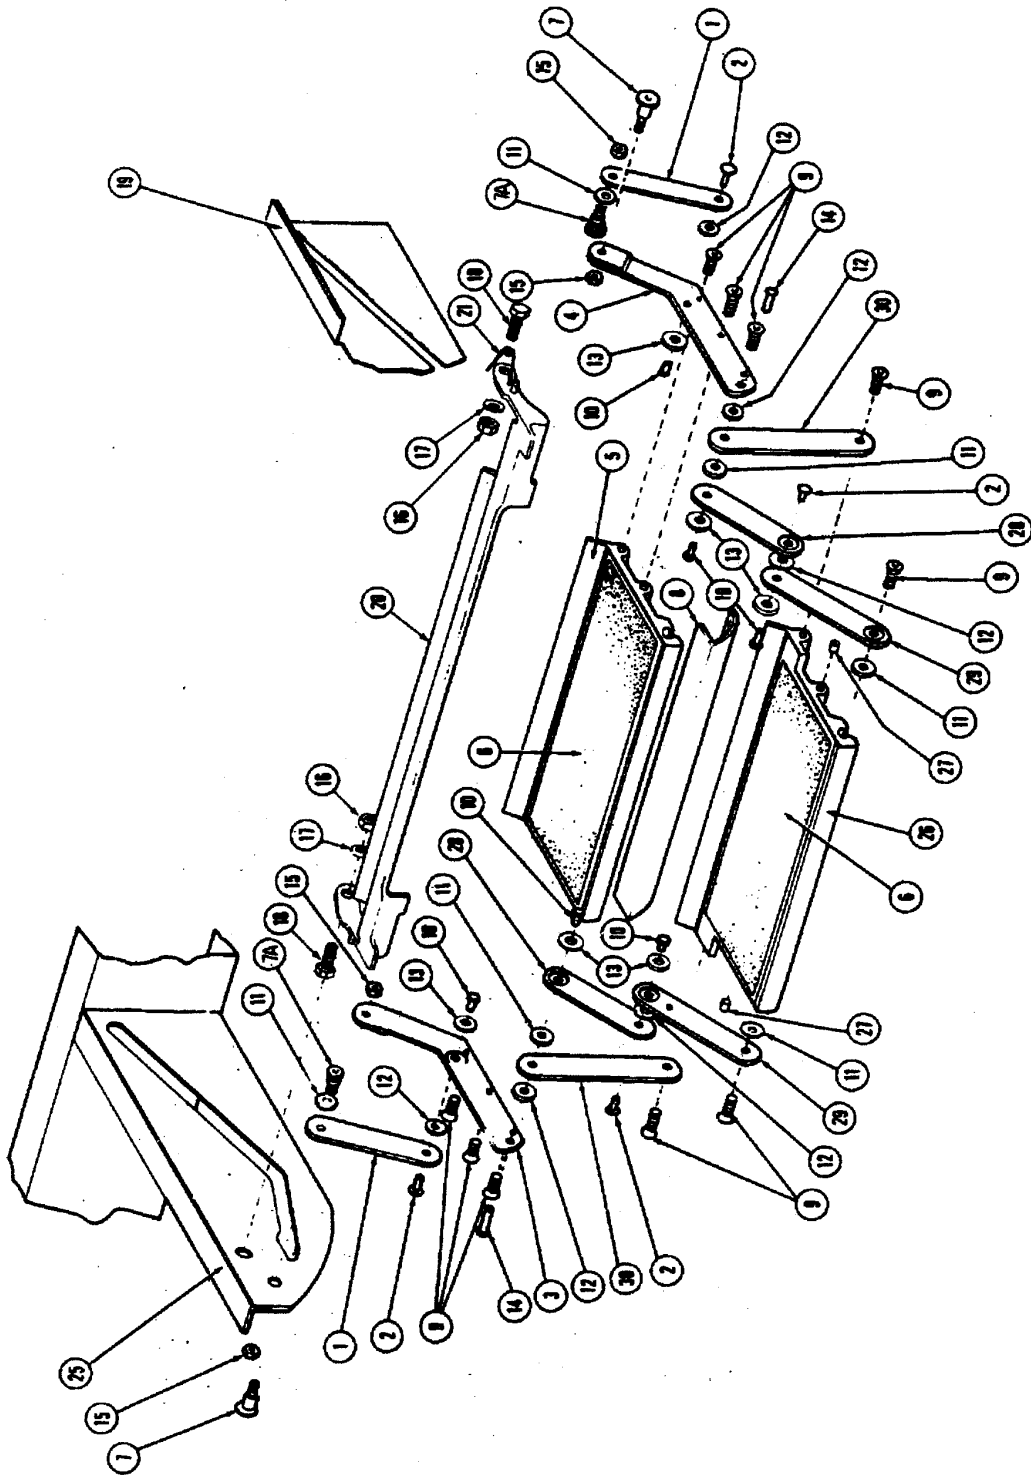

2013 CLASSIC TRAILER

CHASSIS

Step

See next page for P/N