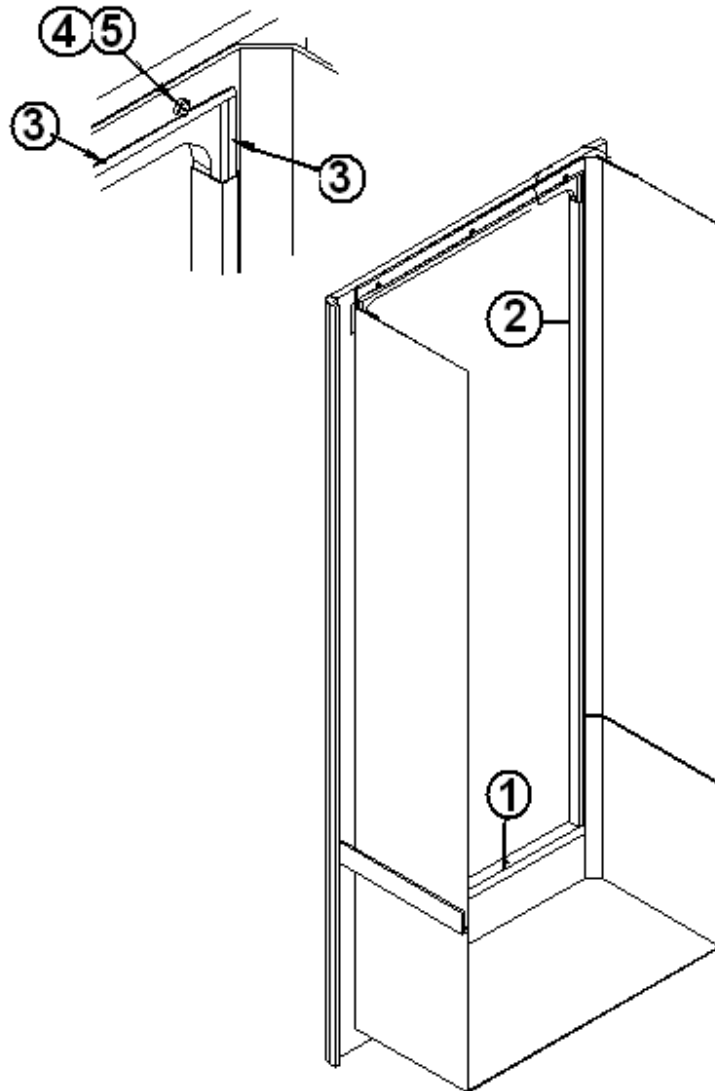

2013 CLASSIC TRAILER

FURNITURE, BATH

Shower Trim / Door Install, 30', 27' Front Bed

1. 454727-01	Angle, shower frame, 27"
2. 454727-02	Angle, shower frame, 64.75"
3. 201666	Molding, "J" 3/16, plastic, almond
4. 381081-01	Snap cap w/ washer, Antique White
5. 320006	Screw, sheet metal, 8 X 3/4 BH PHILIP