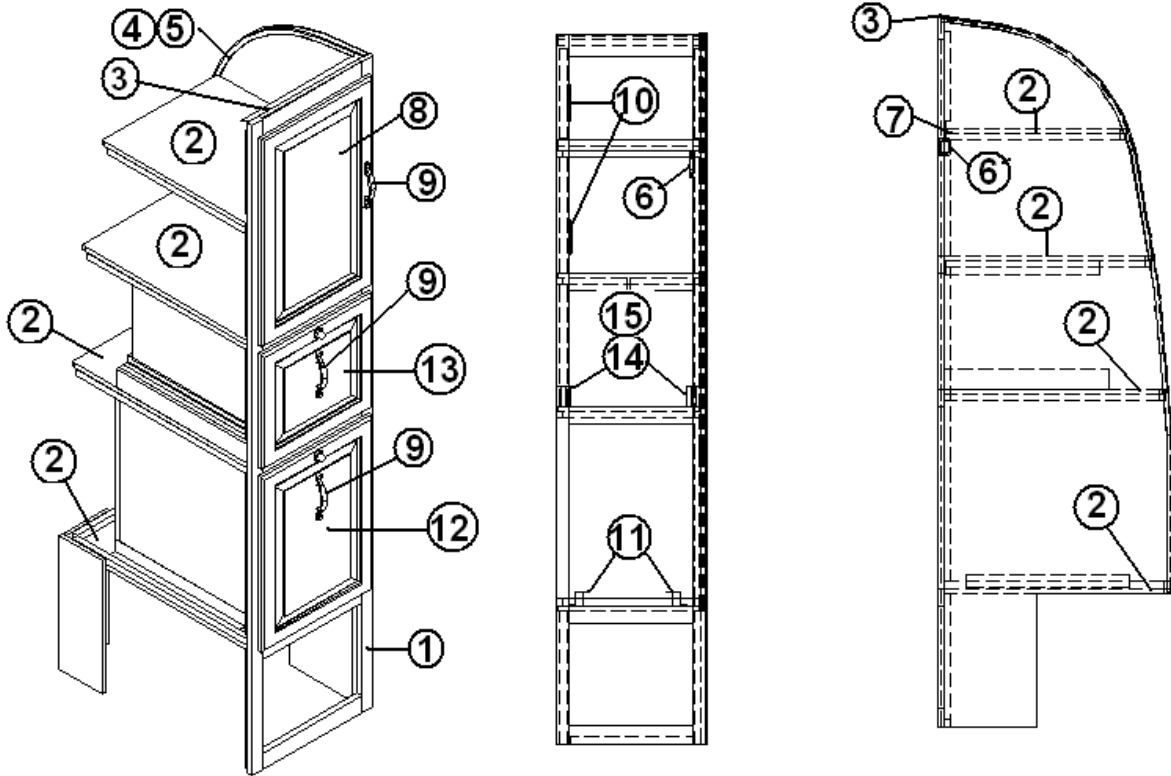

2013 CLASSIC TRAILER

FURNITURE, GALLEY

Pantry w/Microwave, 27' Front Bed

See next page for P/N