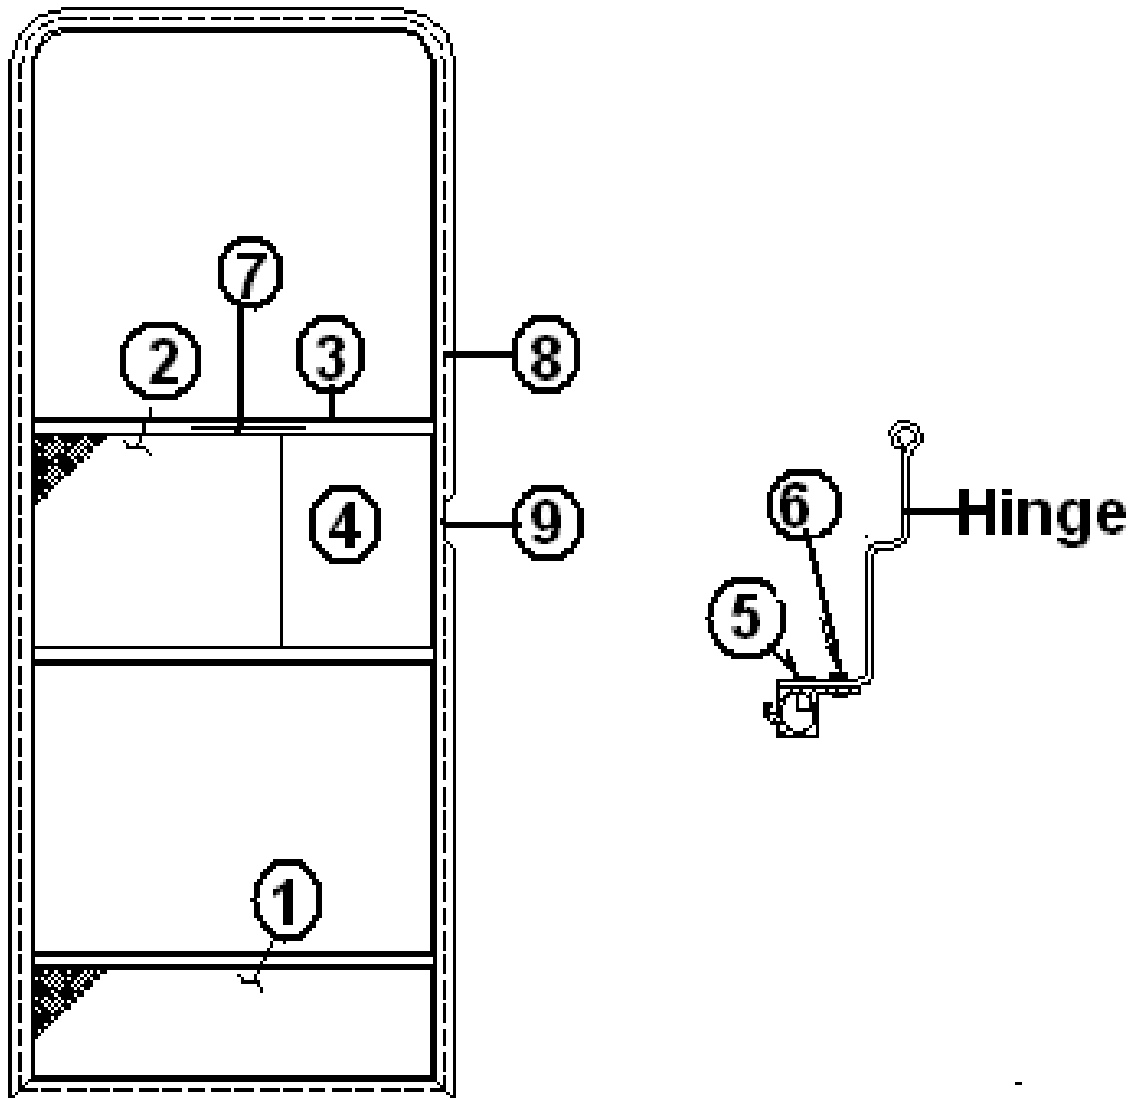

2013 CLASSIC TRAILER

DOORS/WINDOWS/AWNING

Screen Door

See next page for P/N