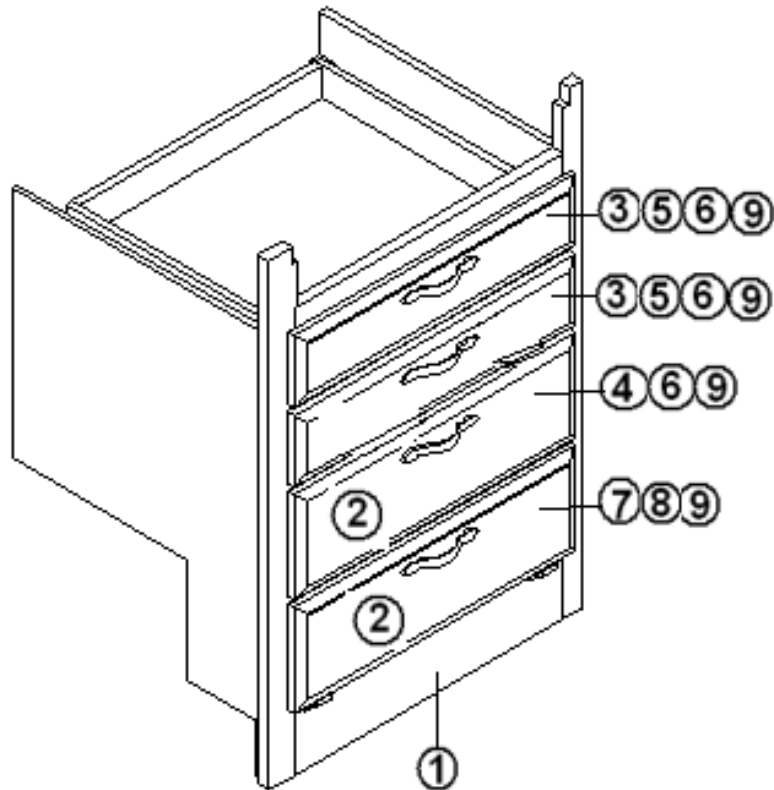

2013 CLASSIC TRAILER

FURNITURE, GALLEY

Galley, Cook top Section 27FB

	967806	Galley, Cook top Section, 27FB Classic
1.	967807-003	Face Frame, Cook top
2.	800599-383	Drawer Face, 7.00 X 21.50
3.	800599-583	Drawer Face, 4.75 X 21.50
4.	964910-03	Drawer Box, 19.50 x 18.00 x 5.00
5.	964906-02	Drawer Box, 19.50 x 18.00 x 2.75
6.	381526-03	Drawer Slide, 950 RV 18" 450 mm
7.	381228-01	Catch, Grabber Door C3-803
8.	381999	Hinge, ORB CM7139C-04B
9.	382002	Pull, Cabinet Door 3" Center ORB