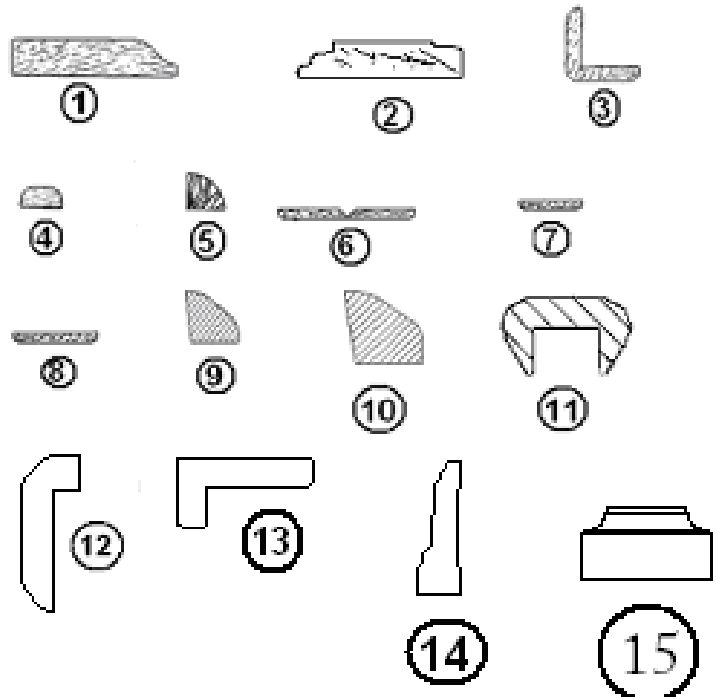

2013 CLASSIC TRAILER

WOOD/LAMINATES/INTERIOR TRIM

Molding, Wood, Hickory

1. 801206-013	Molding, floor, 43", Hickory
2. 801265-003	Molding, chair rail, Hickory
3. 800575-013	Molding, corner, Hickory
4. 800571-013	Molding, flat 1/4"x 33/64"x 80" Hickory
5. 800638-023	Molding, quarter round, Hickory
6. 801172-013	Molding, flexible corner, Hickory
6. 801172-08	Molding, flexible corner, Crackle Cream
6. 801172-10	Molding, flexible corner, Butler White
7. 800572-013	Molding, flat radius, .88", Hickory
8. 800573-013	Molding, flat radius, 1.13", Hickory
9. 801492-003	Molding, threshold, main door, carpet, Hickory
10. 801492-003	Molding, threshold, main door, linoleum, Hickory
11. 800766-003	Paneling Trim, Hickory, 1/2" Panel
12. 800617-013	Molding, Wainscot, 84"
13. 801665-003	Molding, "L", door jamb
14. 801266-003	Molding, baseboard, Hickory
15. 801890-003	Molding, Flip Shelf, Hickory