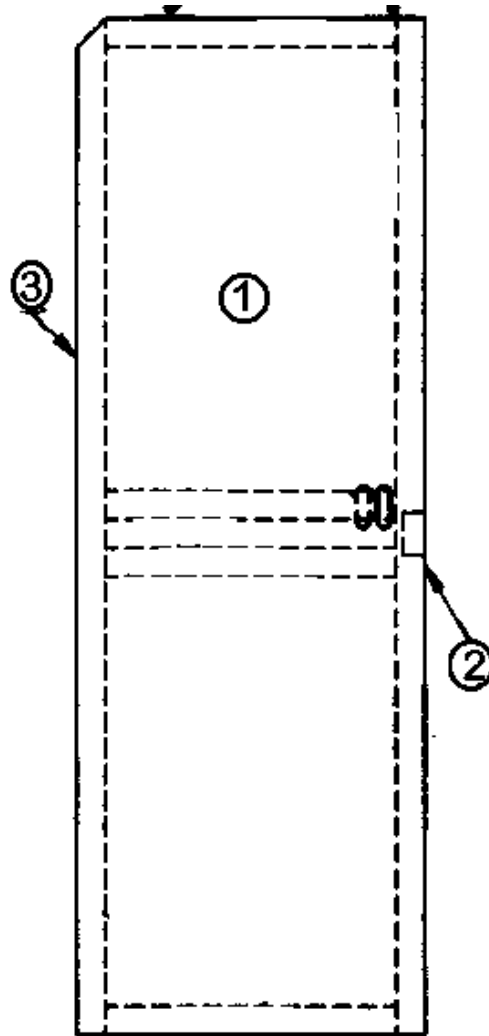

2013 CLASSIC TRAILER

FURNITURE, BATH

Door, Slider, Aft, 30'

962066-03	Door Assembly, Slider, Aft
1. 801260-003	Panel 5/32"G1S Hickory/Raw
2. 201427	Finger pull, light brown
3. 365268-04	Edgebanding-1.25"X .055"
200009	Sliding door guide
381443-01	Sliding door set #71-222-5'
381100	Sliding door guide