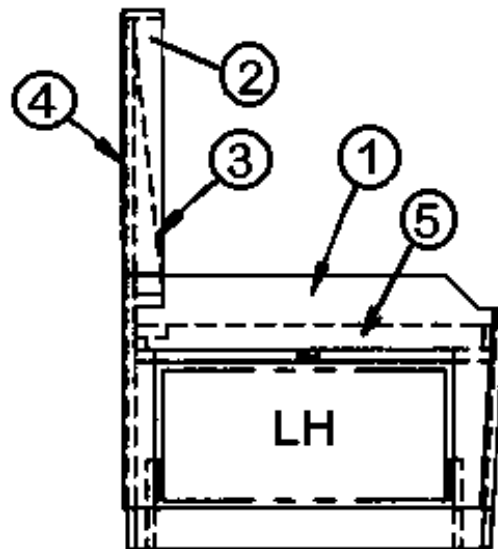

2013 CLASSIC TRAILER

FURNITURE, GALLEY

Dinette Seat, LH, 31', 30'

- 964953-04 Dinette Seat Assembly, LH, 30'
- 964953-05 Dinette Seat Assembly, LH, 31'
1. 964949-04 LH Dinette Seat Sub-Assembly, 31', 30
2. 964528-02 Back sub-assembly, LH, 30'
2. 964528-05 Back sub-assembly, LH, 31'
3. 964449-01 Cushion Support, Dinette LH, 41.63"
4. 964529-01 Upholstered back, 17" wide, 31', 30 Ft.
5. 964334-01 Flex spring seat
- 800631-003 Handrail, 23" Long, Hickory
- 800470-003 Stop, Hardwood