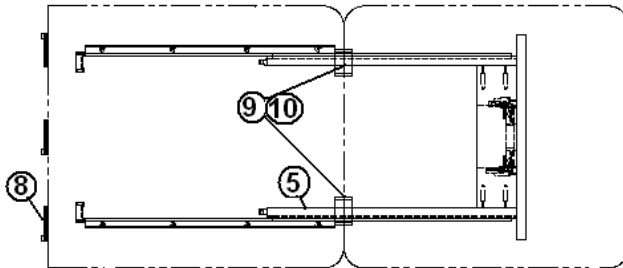

2013 CLASSIC TRAILER

FURNITURE, LOUNGE

Table, Lift Up, 30',

	960420-06	Table, lift up, 24", Hickory
1.	962878-023	Leaf, table, lower, Hickory
2.	962879-023	Leaf, table, upper, Hickory
3.	962177-033	Leg, hardwood 30.50", Hickory
4.	960419-013	Facer board, lift up table, Hickory
5.	381306	Slides, table, lift up, RH & LH #20
6.	381147	Door support, spring loaded
7.	380210	Hinge, pivot, zinc plated
8.	201155	Sliding guide, plastic - table
9.	380040	Hinge, Soss, invisible, LH/RH
10.	345319-08	Screw, particle board, #8 X 1.00"
11.	380037	Retainer, spring lock
12.	380038	Eyelet, lock GS 5 10 brass
13.	381074	Catch, bulldog #65S (copper)
	380203-01	Piano hinge 1/8"
	101253	Credenza hinge, moveable
	381228-01	Grabber Door Catch