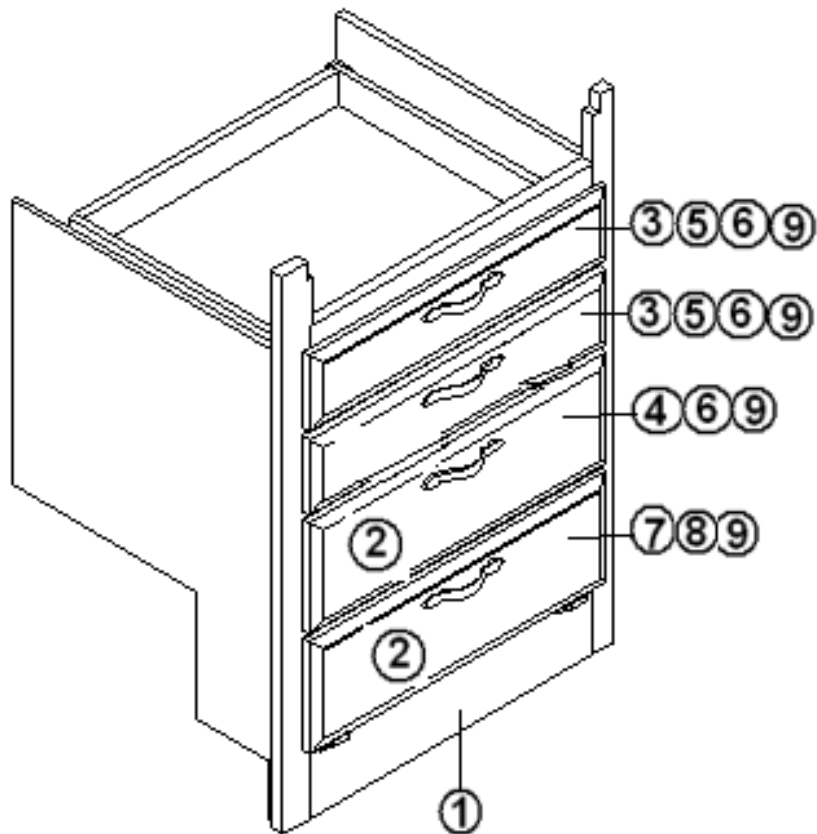

2013 CLASSIC TRAILER

FURNITURE, GALLEY

Galley, 31', 30', Cook top Section

	967823	Cook top Section, 31', 30'
1.	967824-003	Face Frame, Cook top, Hickory
2.	800599-383	Drawer Face, 7.00 X 21.50
3.	800599-583	Drawer Face, 4.75 X 21.50
4.	964910-03	Drawer Box, 19.50 X 18.00 X 5.00
5.	964906-02	Drawer Box, 19.50 X 18.00 X 2.75
6.	381526-03	Drawer Slide, 950-RV 18" 450MM
7.	381228-01	Grabber Door Catch, C3-803
8.	381999	Hinge, ORB CM7139C-04B
9.	382002	Pull, Cabinet Door 3" Ctr., ORB
	801259-003	Panel, .5" Hickory/Raw G1S