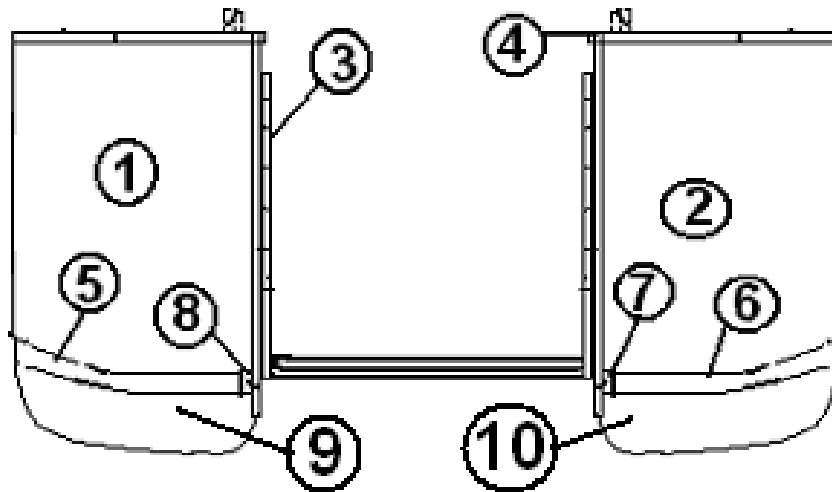

2013 CLASSIC TRAILER

HARDWARE

Wrap Protector

966273-100	Wrap Protector, complete set
1. 966272	Wrap Protector, CS
2. 966273	Wrap Protector, RS
3. 381605-03	Hinge, stainless, wrap protector, 25" long
4. 100742-01	Extrusion, mirror/wrap trim protector
5. 115546	Extrusion, rub rail
6. 201763-01	Insert, rub rail, chrome
7. 114465-01	Casting, closeout, rubrail, RH
8. 114465-02	Casting, closeout, rubrail LH
9. 200542-01	Wrap, underbelly, front RS, Haircell
10. 200543-01	Wrap, underbelly, front CS, Haircell
101401	Extrusion, door latch housing/stone
345417	Nut acorn, hex, locking SS 1/4-
345376	Nut, hex HD 1/4-20 SS
345336-07	Cap screw hex HD 1/4-20 hex .75"
114819	Wrap protector hold back, 2.75"
114819-02	Wrap protector hold back, 2.00"
114819-03	Wrap protector hold back, 5.00"
500096	Reflector, amber