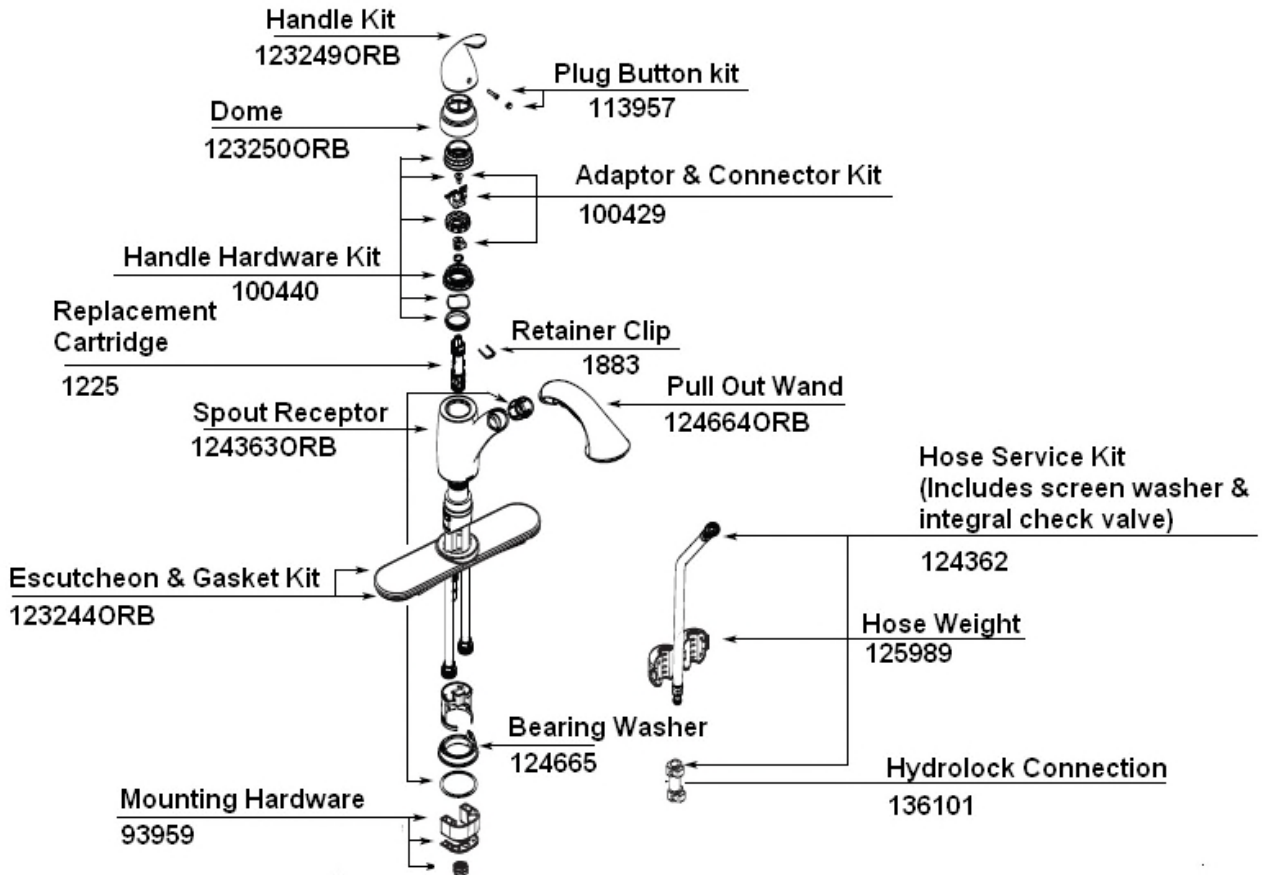

2013 CLASSIC TRAILER

PLUMBING, FAUCETS

Faucet, Galley, Moen
Model 7545ORB
Moen Parts & Warranty
1-800 BUY MOEN

602224   Faucet w/pull out spray, galley, Moen
602137   Valve, shut off, water purifier