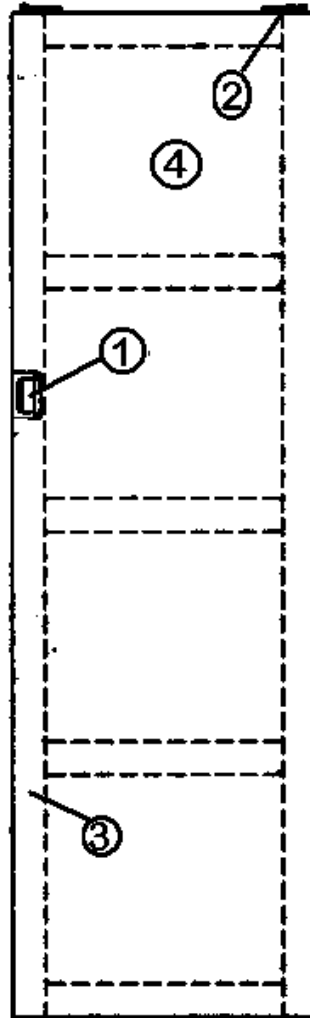

2013 CLASSIC TRAILER

FURNITURE, BATH

Bath Sliding Door, Forward, 31', 30'

	966120-01	Bath Sliding Door Assembly
1.	201427	Finger pull, light brown
2.	200009	Sliding door guide
3.	365268-04	Edgebanding-1.25"X .055"
4.	801260-003	Panel 5/32" G1S, Hickory
	381443-01	Sliding door set #71-222-5'
	963296-013	Header, slider door long, Hickory
	963297-013	Header, slider door short
	381100	Sliding door guide