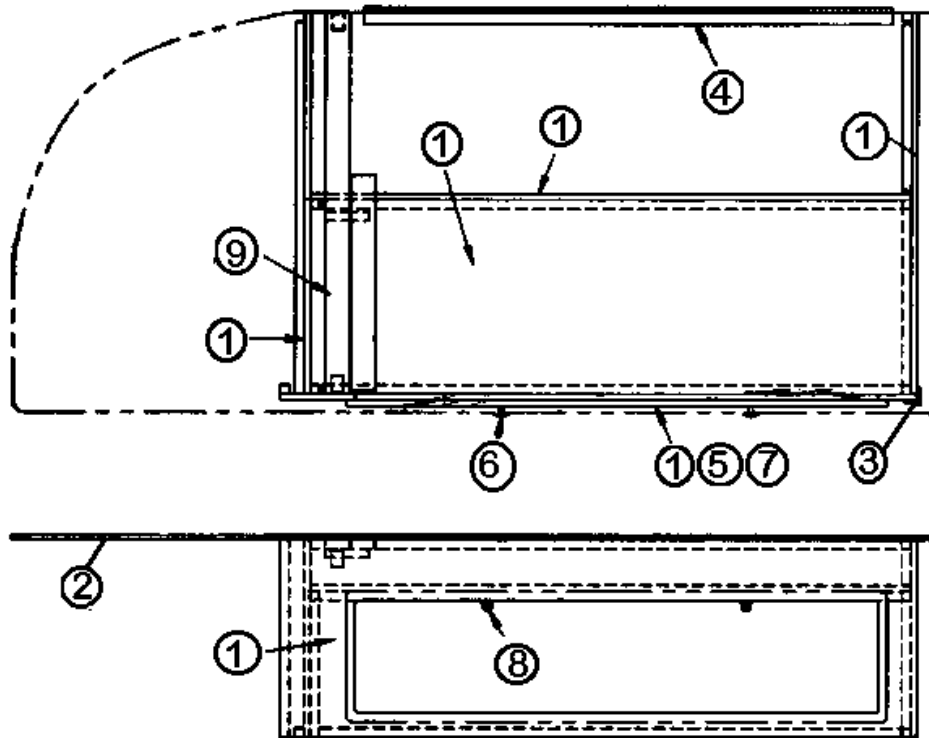

- | | |
|---------------|---|
| 962227-11 | Twin Bed, RS |
| 1. 801258-003 | Panel, 1/2" G1S, Hickory |
| 2. 800507-03 | Luan, 3/8" |
| 3. 800575-013 | Molding, corner, Hickory |
| 4. 380203-01 | Piano hinge, 1/8" pin, clr |
| 5. 381999 | Hinge, Orb |
| 6. 382002 | Cabinet door pull, Orb, 3" center |
| 7. 365250-003 | Edgebanding, -5/8", Hickory |
| 8. 381228-01 | Catch, grabber door |
| 9. 114813 | Alum. Angle 1.00 X 1.50 |
| 998101-01 | Bed-end, C.B.twin, fabric covered |
| 115209-02 | Diamond Plate 30" x 74" |
| 115209-02 | Diamond Plate, rear compartment 48" x 90" |