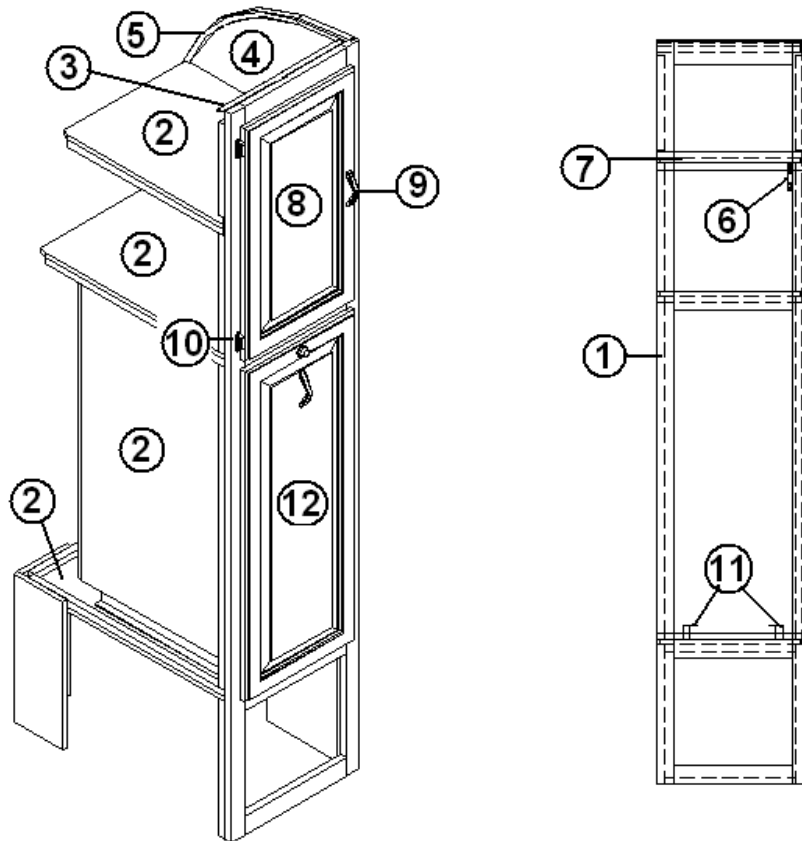

2013 CLASSIC TRAILER

FURNITURE, GALLEY

Pantry Cabinet, 27' Front Bed

- | | | |
|-----|------------|------------------------------------|
| | 966976 | Pantry assembly |
| 1. | 966975-003 | Face frame, pantry assembly |
| 2. | 801258-003 | Paneling, 1/2" Hickory/Hickory |
| 3. | 104821 | Support, roof locker, 74" |
| 4. | 801671-08 | Panel, aft pantry |
| 5. | 203138-03 | Extrusion, plastic wall, beige |
| 6. | 381228-01 | Catch, grabber door |
| 7. | 800573-013 | Molding, door edge, Hickory |
| 8. | 800597-983 | Door, 15.25' X 25" |
| 9. | 382002 | Pull, cabinet door, 3" center, orb |
| 10. | 381999 | Hinge, orb |
| 11. | 381944-01 | Slide 18" (PR) |
| 12. | 966977 | Pantry, S/O assembly |