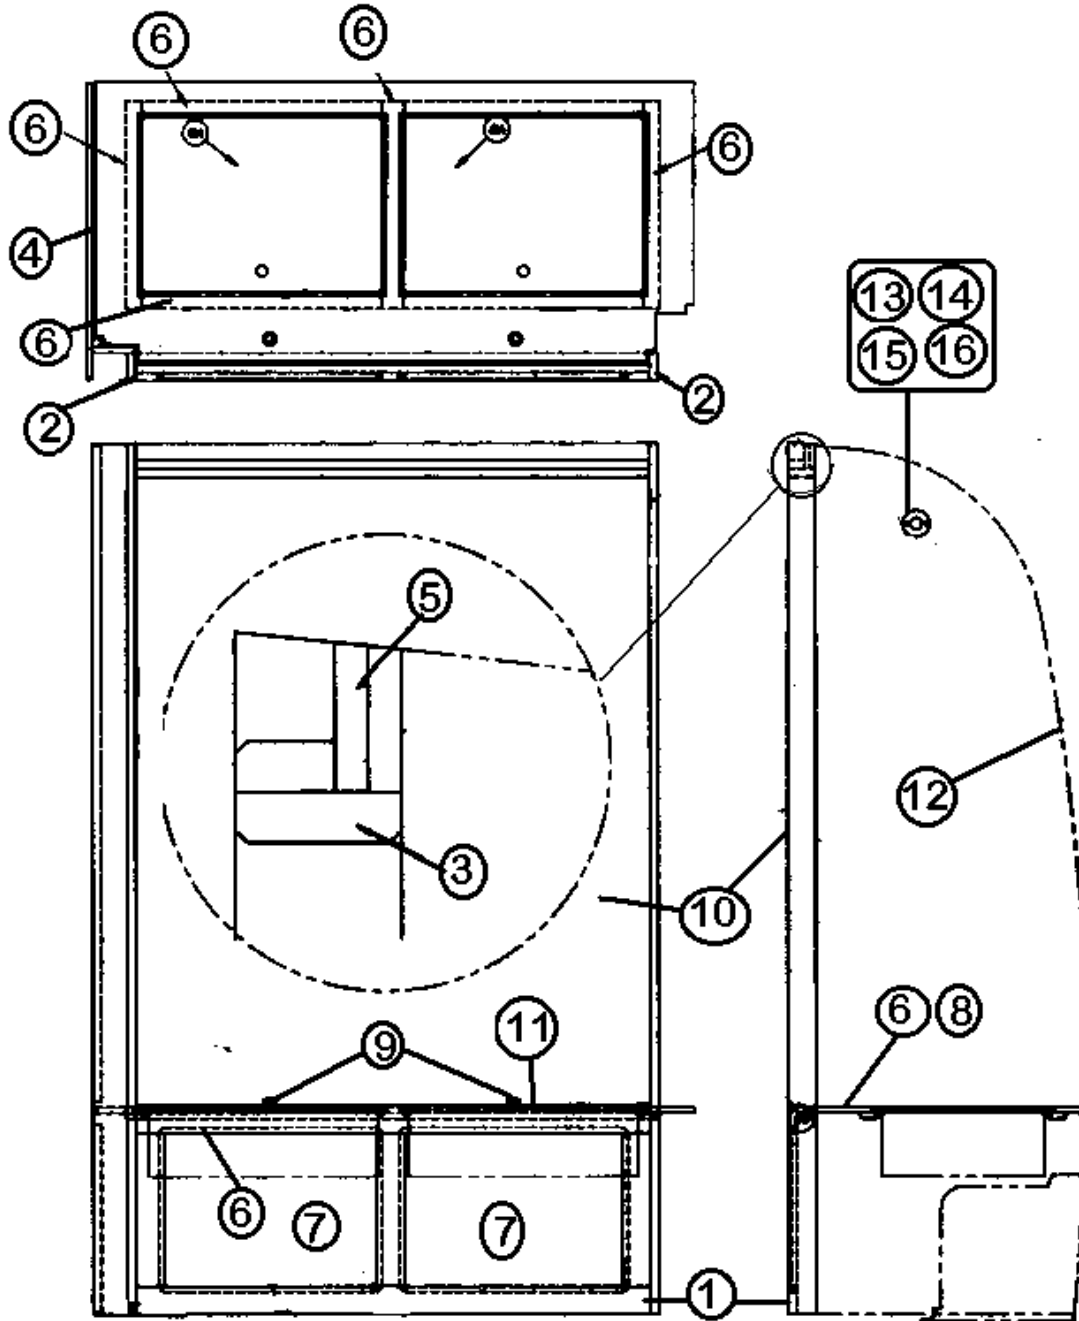

2013 CLASSIC TRAILER

FURNITURE, BATH

Wardrobe, Forward, 31'

See next page for P/N

2013 CLASSIC TRAILER

FURNITURE, BATH

Wardrobe, Forward, 31'

- 965224-05 Wardrobe Assembly, 31'
- 1. 965219-003 Face frame, wardrobe, Hickory
- 2. 965220-003 Stile, wardrobe, side, LH/RH, Hickory
- 3. 965221-003 Header, wardrobe, Hickory
- 4. 964306-02 Panel, forward wardrobe
- 5. 801258-003 Panel, 1/2", G2S, Hickory
- 6. 801259-003 Panel, 1/2", Hickory
- 7. 201016 Drawer 16 X 22
- 8. 701538-01 Carpet, Econolier, w/PSA back
- 9. 382002 Cabinet door pull, Orb, 3" center
- 10. 382054 Door, mirrored sliding 46" X 55.5", w/latch
- 11. 381228-01 Grabber, door catch
- 12. 800397-01 Cedar planked 5/32"
- 13. 380045 Tubing, 3/4IN metallic
- 14. 380046 Flange, chrome
- 15. 200975-04 Conduit, flexible black plastic
- 16. 381298 Support, clothes rod, length: 5.25
- 382003 Knob, Orb, 1 3/8" center