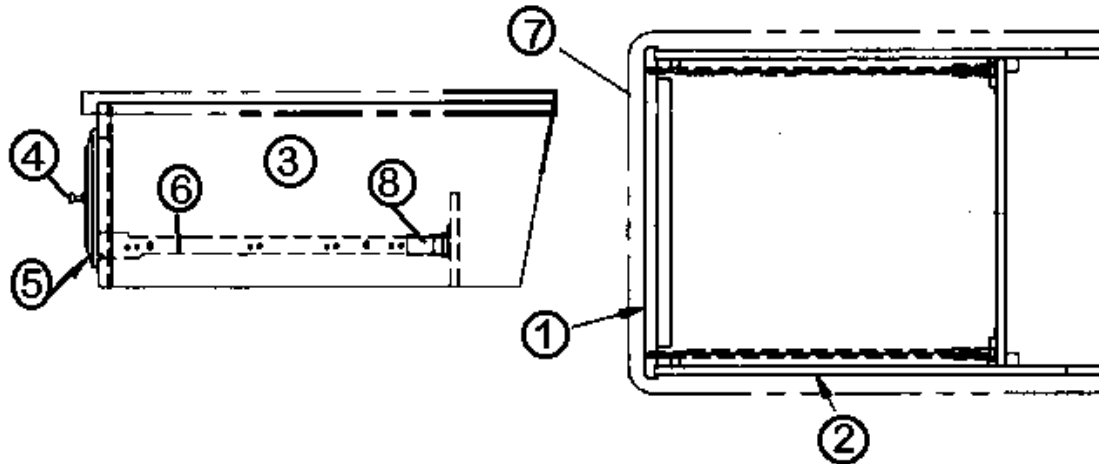

2013 CLASSIC TRAILER

FURNITURE, BEDROOM

Nightstand, Center, All Twin Bed Units

965209-04	Center Nightstand Assembly
1. 965210-003	Face frame, Hickory
2. 801258-003	Panel, 1/2' G2S, Hickory
3. 964907-13	Drawer box, 15.00 X 18.00 X 6.00
4. 382002	Cabinet door pull, Orb, 3" center
5. 800599-463	Drawer face, 8.00 X 17.25", Hickory
6. 381526-04	Drawer slide - 950 RV 18"
7. 601904-01	Top, nightstand, Sandstone
8. 381526-06	Adjustable rear bracket
381415	Slide, drawer, Delta, travel lock