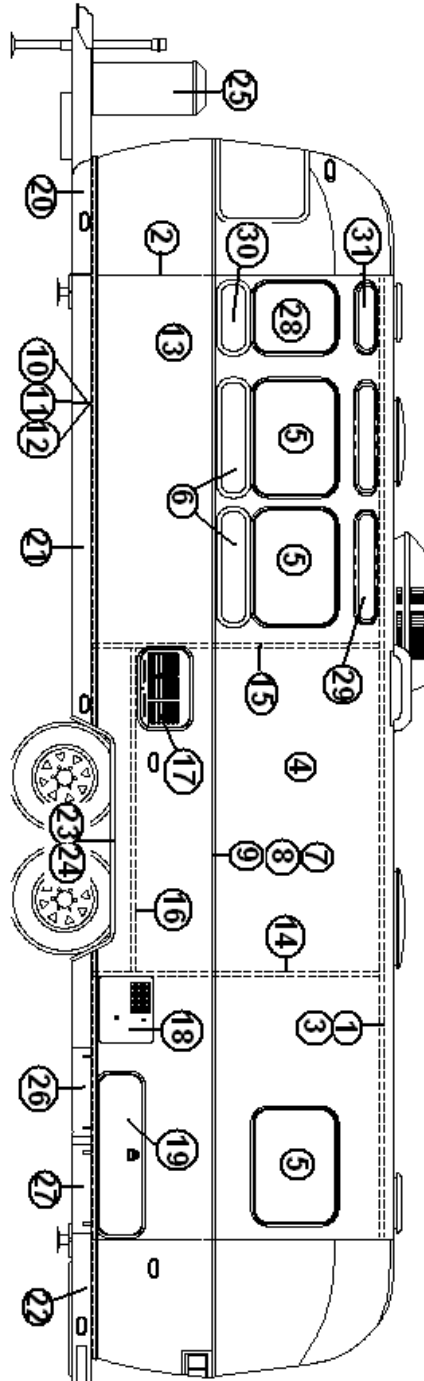

2013 CLASSIC TRAILER

EXTERIOR SHELL

Wall. Roadside, 31' W/Dinette

See next page for P/N