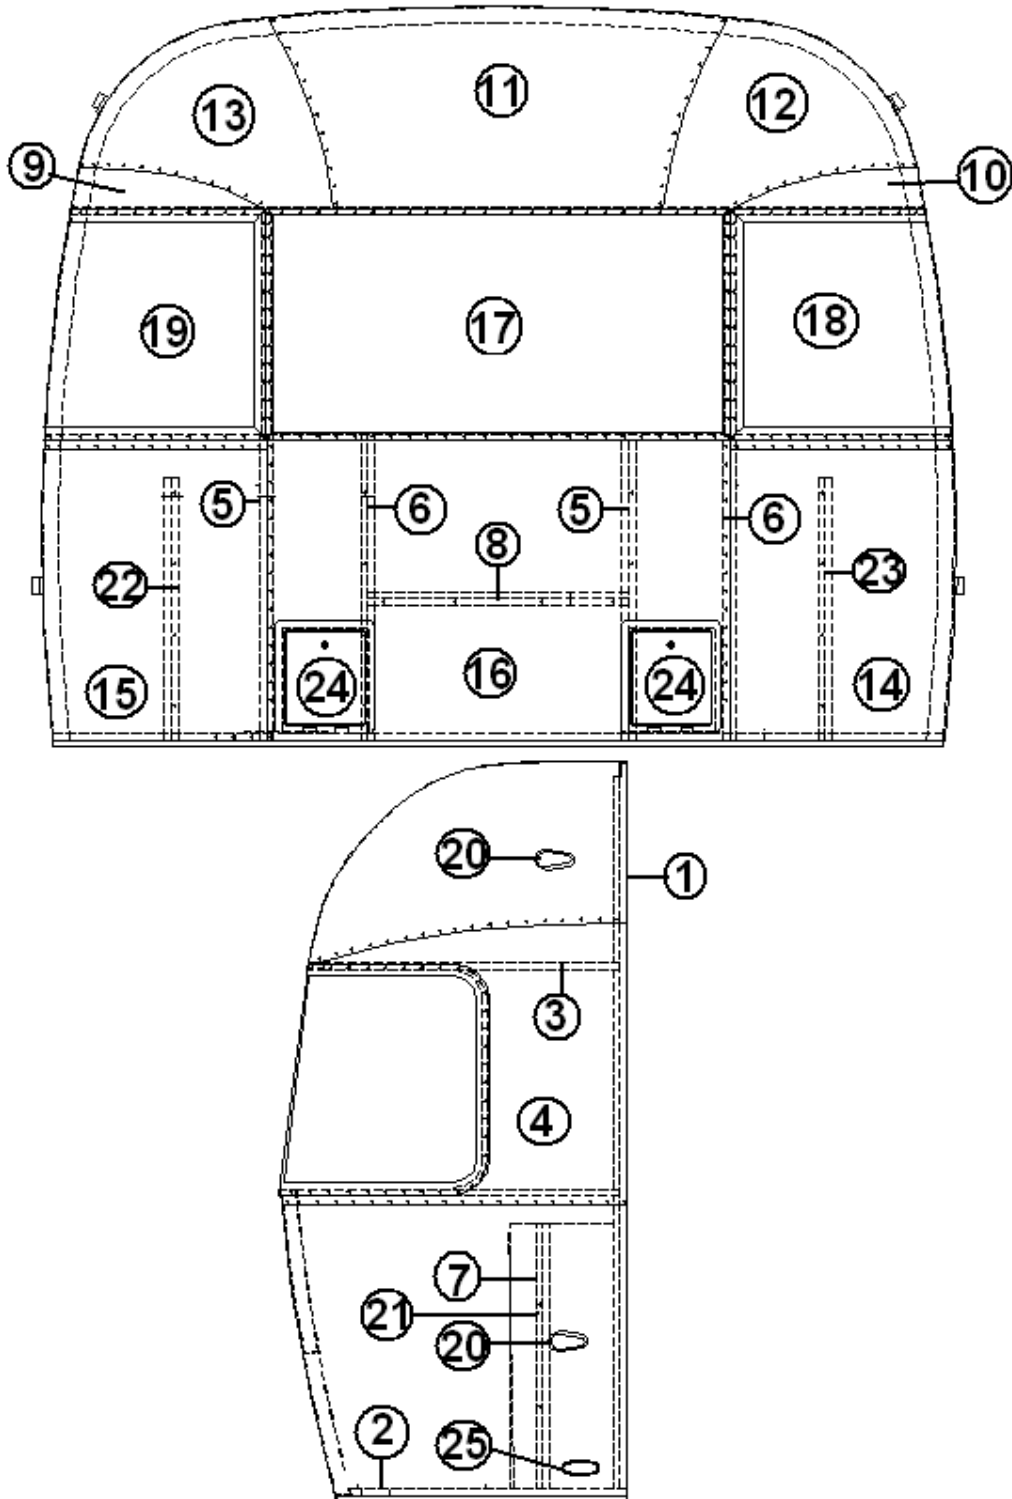

2012 CLASSIC TRAILER

EXTERIOR SHELL

Front End, 31', 30'

See next page for P/N