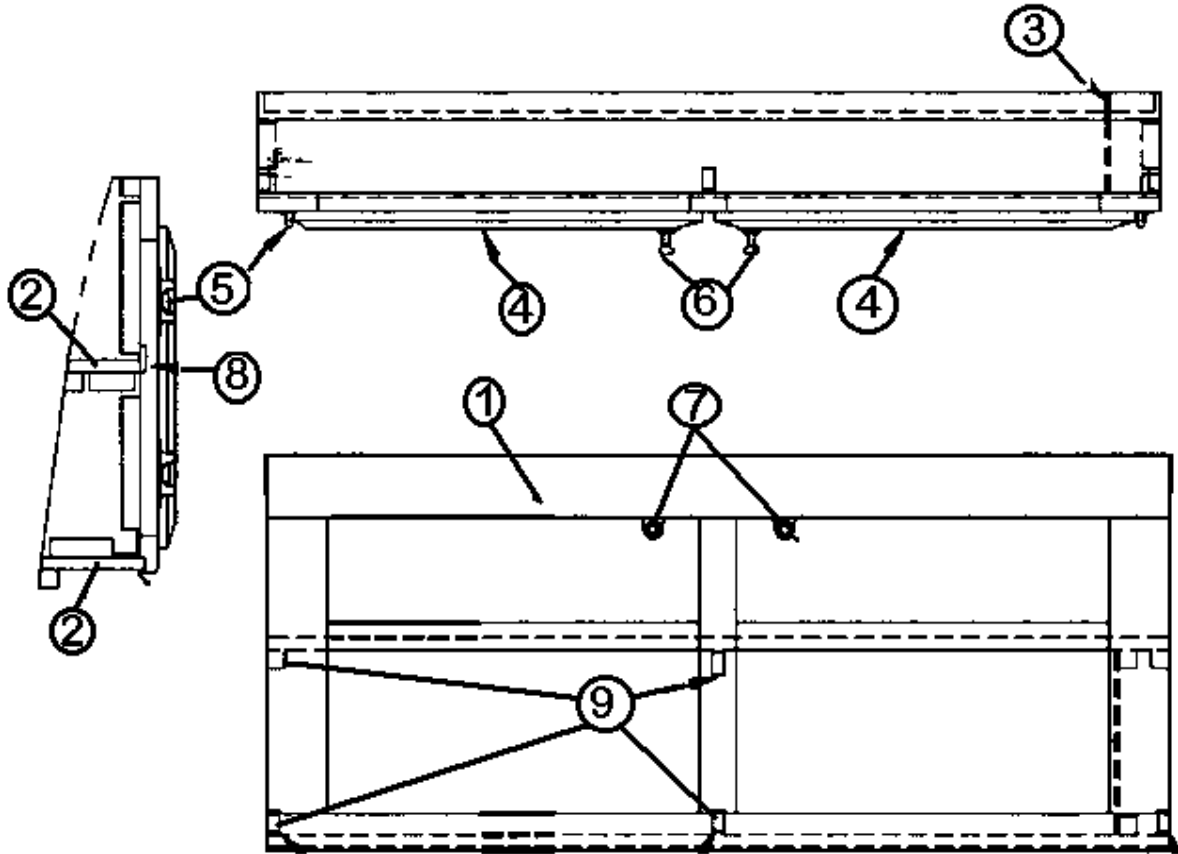

2012 CLASSIC TRAILER

FURNITURE, BATH

Medicine Cabinet, Lower, 30'

961899-05	Medicine Cabinet, Lower
1. 961897-013	Face frame, medicine cabinet, lower, Hickory
2. 801258-003	Panel, 1/2" G2S, Hickory
3. 800025-01	PINE, 3/4" X 3/4", STAINED
4. 800599-573	Drawer face 17.25 X 13.00, Hickory
5. 381999	Hinge, Orb
6. 382002	Cabinet door pull, Orb, 3" center
7. 381228-01	Catch, grabber door
8. 800573-013	Molding, 1 X 3/32 X 80, Hickory
9. 380041	Brace, 1IN Stanley, corner