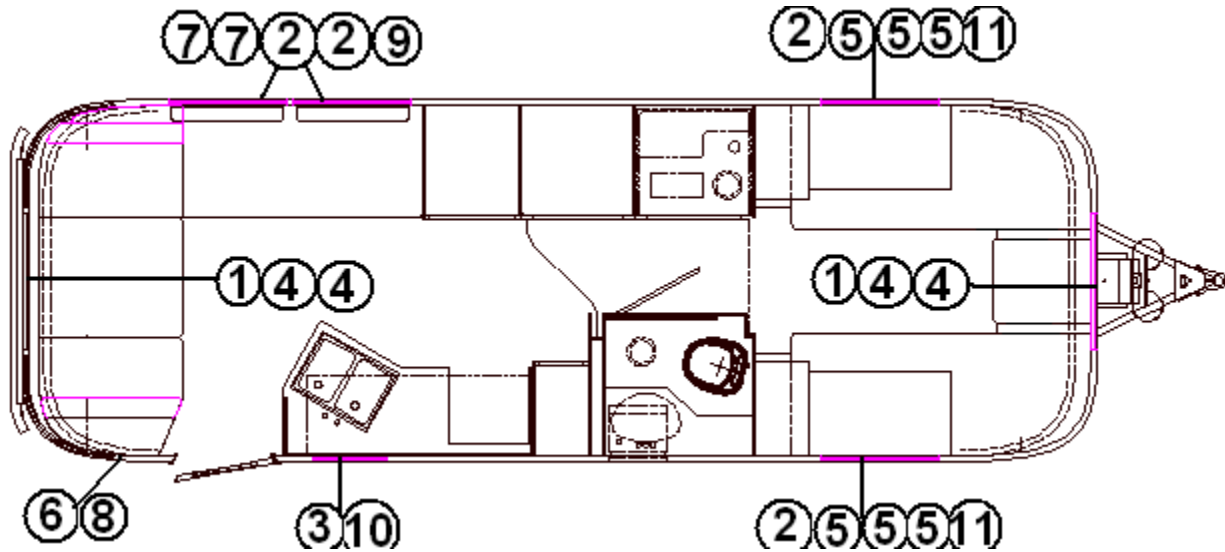

2012 CLASSIC TRAILER

DRAPES/BLINDS/VALANCES

Drapes/Valances/Shades, 27' Twin Bed, w/Panoramic Windows

1.	703272-16	Shade, pleated - Day/Nite 47.5" X 25"
2.	703272-08	Shade, pleated - 28.875" X 33" Day/Nite
3.	703191-04	Blind, mini, metal 21" X 23"
4.	998148-04	Drapery, panel, 16 PLT X 26.25"L
5.	998148-05	Drapery, panel, 5 PLT X 34"L
6.	998148-06	Drapery, panel, 6 PLT X 34"L
7.	998148-07	Drapery, panel, 12 PLT X 34"L
8.	966138-10	Valance assembly-LNG 21"
9.	966138-11	Valance assembly-LNG 90"
10.	966794-01	Valance, galley 24"
11.	966130-03	Valance, 38.50" w/no ends