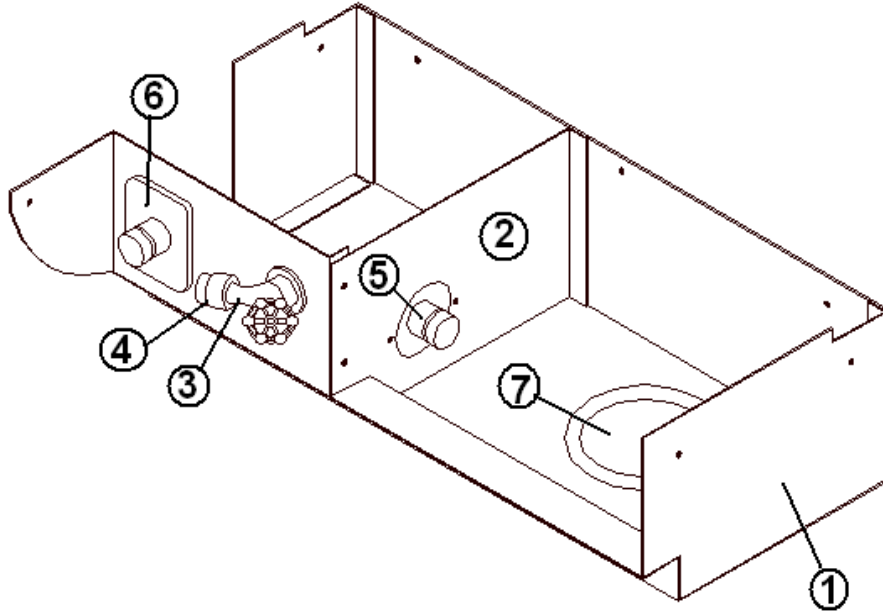

2012 CLASSIC TRAILER

CHASSIS

Underbelly Utility Compartment, All

1. 915099-01	Assembly, utility compartment, LH
1. 915099-02	Assembly, utility compartment, RH
2. 452795-01	Panel – interior utility compartment LH
2. 452795-02	Panel – interior utility compartment RH
3. 601467	Sillcock, 1/2", female w/ wheel
4. 601469	Vacuum breaker, 3/4" garden hose
5. 601786	City water fill
6. 601786	City water fill
7. 381435	Hatch – access cover, 4", white
601565	Hose, water, 12" w/fittings