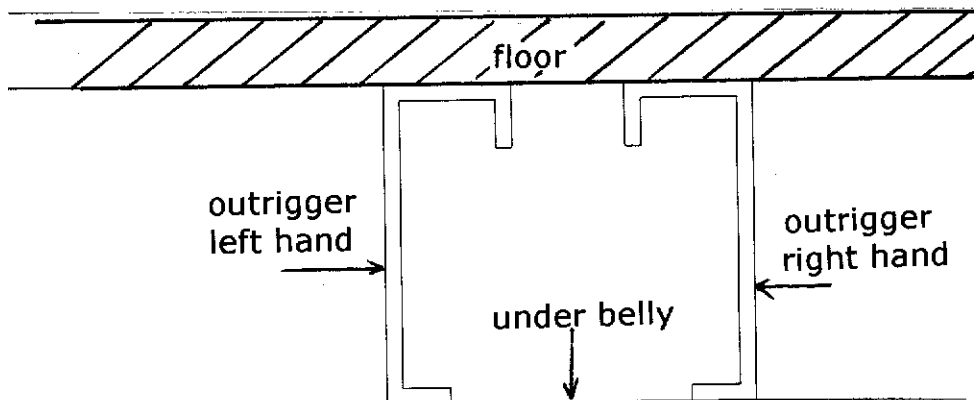

2012 CLASSIC TRAILER

CHASSIS

Outriggers

- 410524 Step outrigger assembly, forward
- 410523 Step outrigger assembly, aft
- 410497 Outrigger, pierced, RH
- 410498 Outrigger, pierced, LH
- 410500 Outrigger, standard, LH
- 410499 Outrigger, standard, RH
- 410501 Outrigger, solid, RH, notched
- 410502 Outrigger, solid, LH, notched
- 410706 Outrigger, TV/Coax compartment, RH
- 410707 Outrigger, TV/Coax compartment, LH

Chassis Covering/Rear Bumper

- 114679 Alum. underbelly .019" x 65.75, coil
- 101131-01 Alum. underbelly .024" x 22.5", coil, pewter
  (covers from underbelly to floor line)
- 200543-01 Banana wrap, CS front
- 200542-01 Banana wrap, RS front
- 203142 Bumper, rear center
- 201974-03 Bumper, rear corner, RS
- 201974-04 Bumper, rear corner, CS
- 201909 Bumper trim, molded, black

Note: The rear roll out tray makes up part of the center section of the bumper)