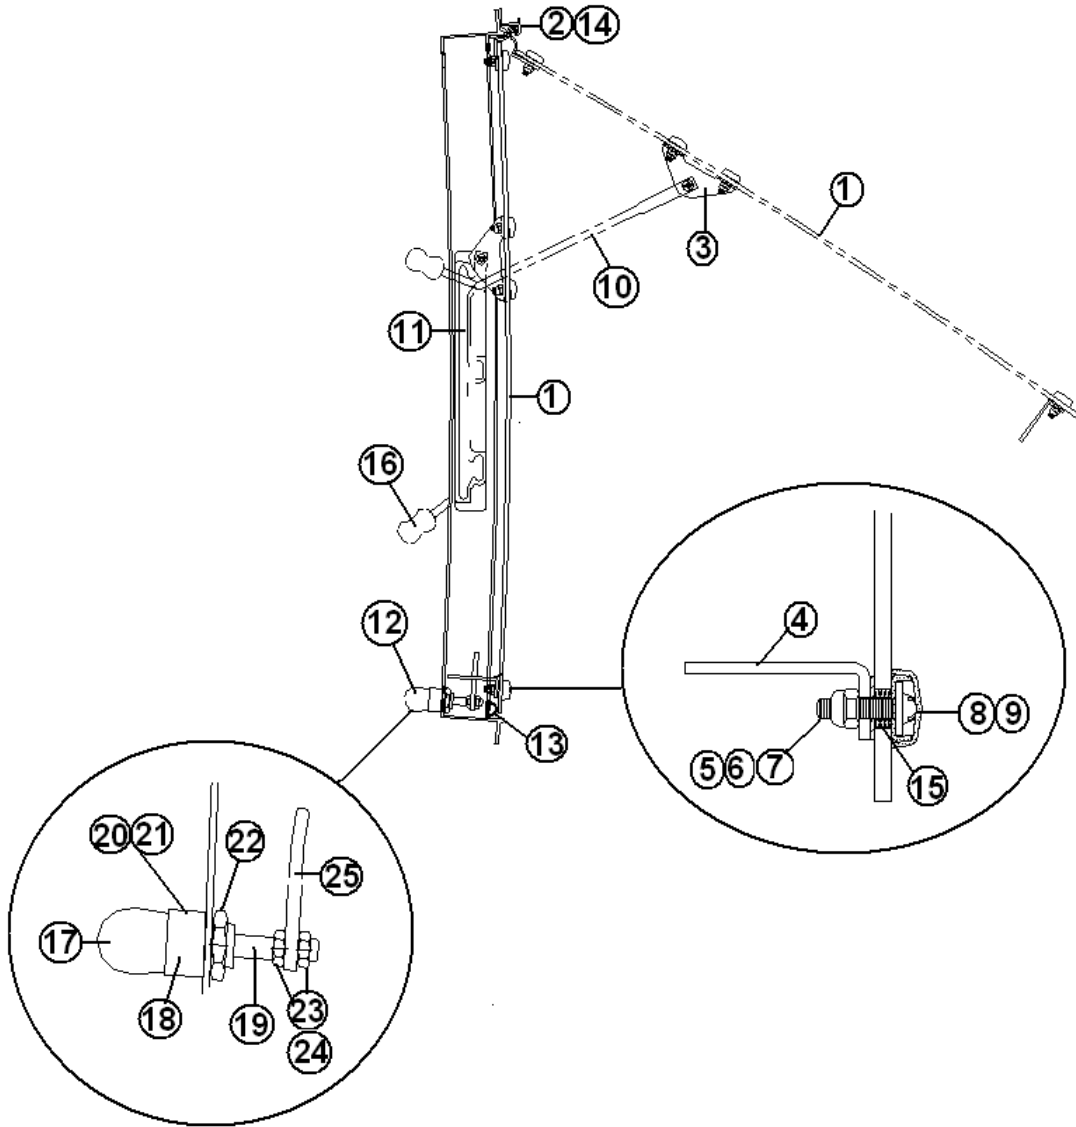

2012 CLASSIC TRAILER

DOORS/WINDOWS/AWNINGS

Window Parts Diagram

Part numbers on next page