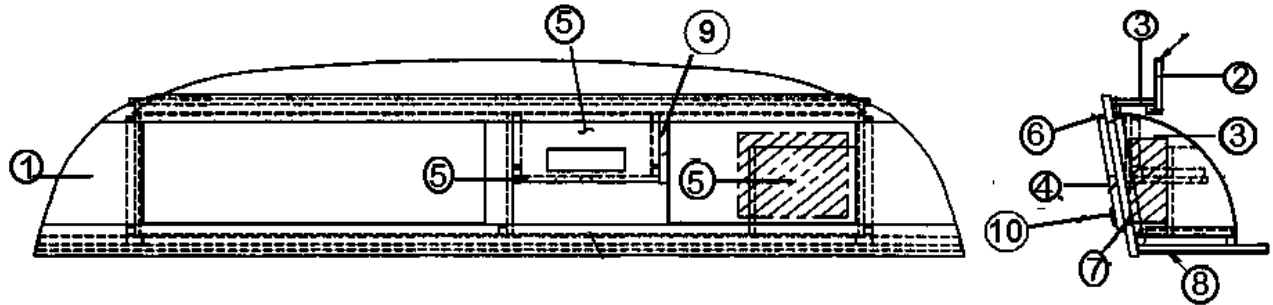

2012 CLASSIC TRAILER

FURNITURE, LOUNGE

966730-01 Rooflocker, rear, 27FB Classic

1.	963498-003	Face frame, fwd/aft roof locker, Hickory
2.	801258-003	Panel, 1/2" G2S Hickory/Hickory
3.	801260-003	Panel, 5/32"G1S Hickory/RAW
4.	800597-853	Door frame, 10.50" X 32.50", Hickory
5.	801259-003	Panel 1/2", G1S Hickory/RAW
6.	381999	Hinge, ORB
7.	381147	Door support, spring loaded
8.	702482-03	Headliner, textured
9.	203721	Blue Ray player face Plate
10.	382002	Cabinet door pull, Orb, 3" center
	365239	Foam, non skid pad, 1/4 X 1 X 1/16"
	801828	Panel, Crackle Cream/Raw .125" X4 X 8'
	800597-853	Door, raised panel 10.5" x 32.5" Hickory