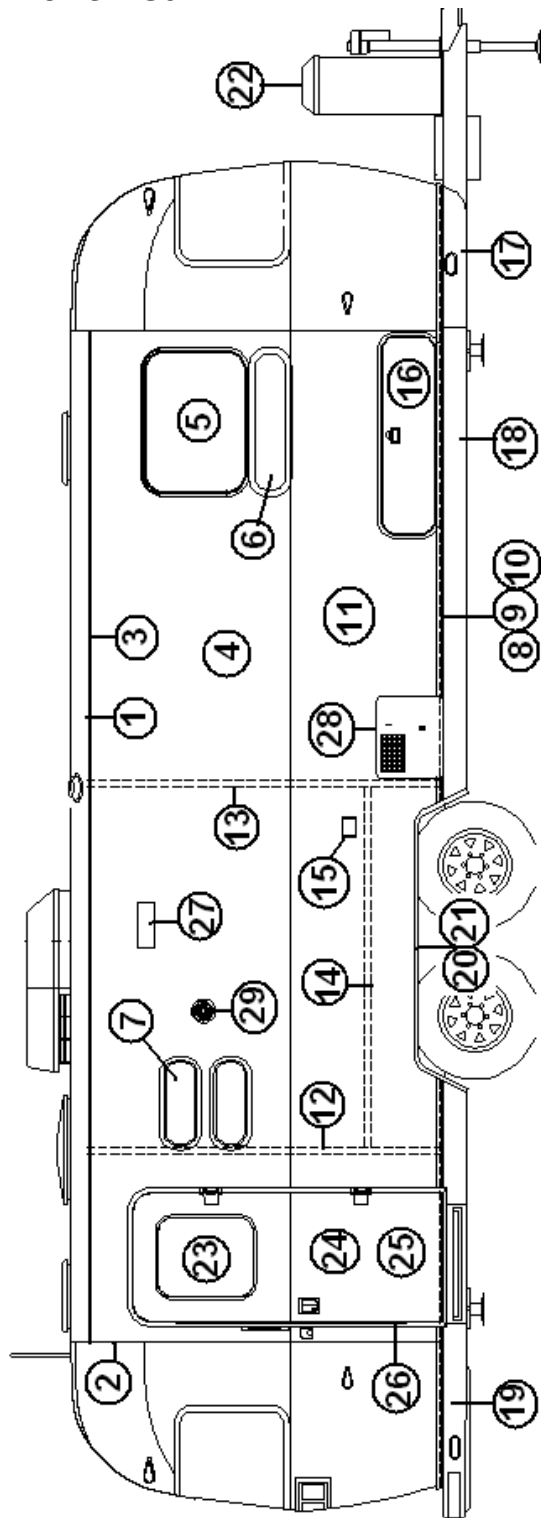

2012 CLASSIC TRAILER

EXTERIOR SHELL

Wall, Curbside, 27' Front Bed

See next page for P/N