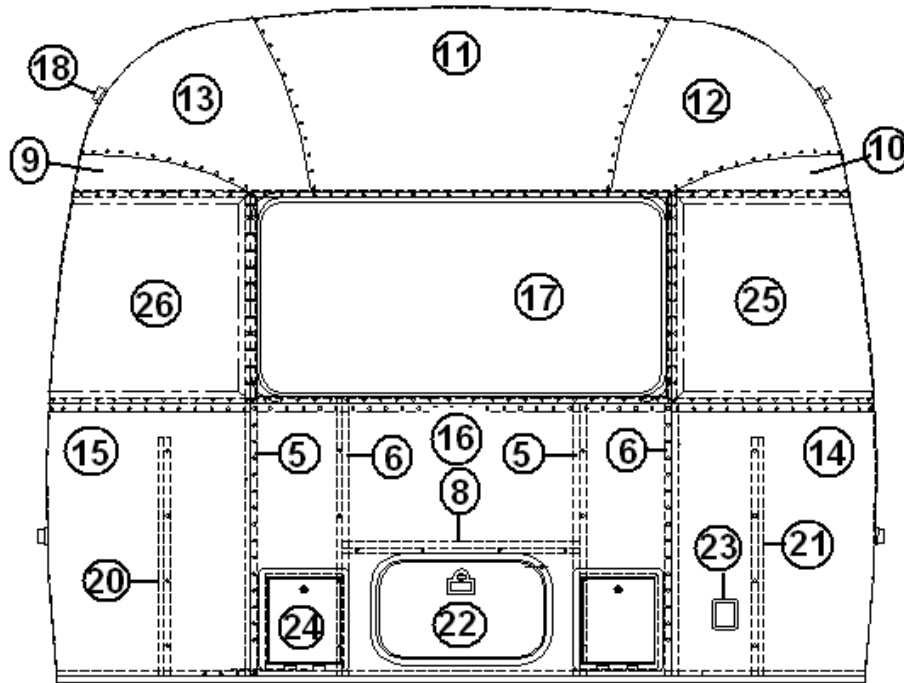

2012 CLASSIC TRAILER

EXTERIOR SHELL

Front End, 27' Front Bed

See next page for P/N