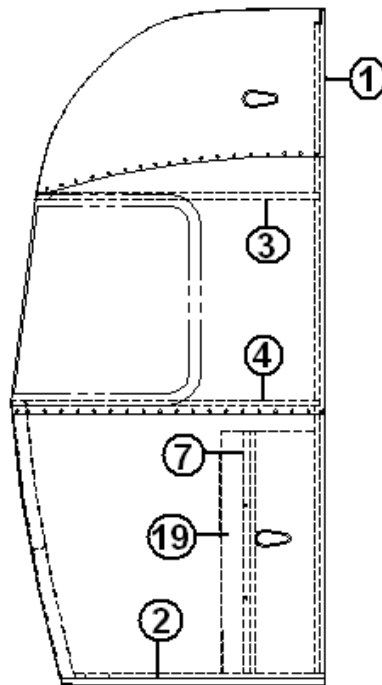

2012 CLASSIC TRAILER

EXTERIOR SHELL

Front End, 27' Front Bed

See next page for P/N