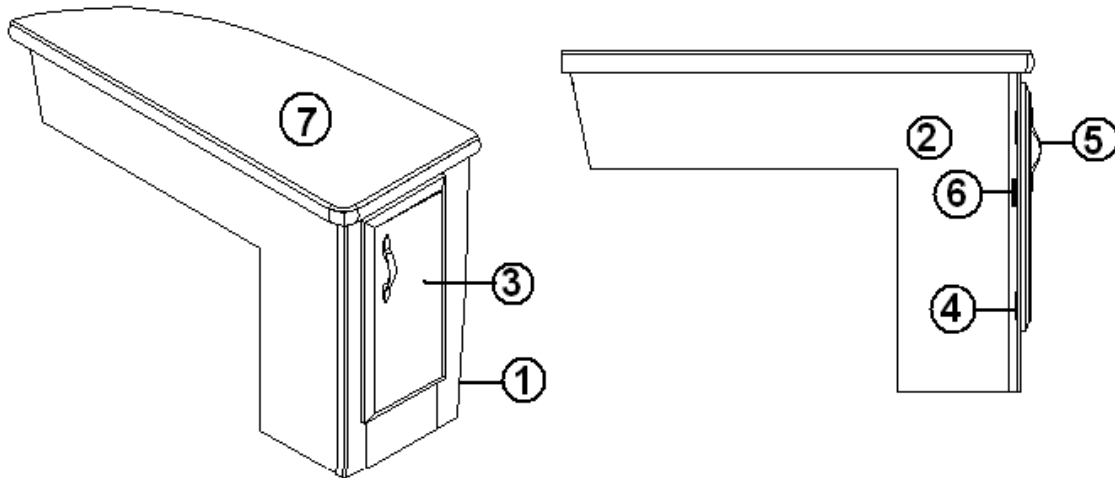

2012 CLASSIC TRAILER

FURNITURE, BEDROOM

Nightstand, Curbside, 27' Front Double Bed

966760-02	Nightstand, CS, "J" bed
1. 966761-023	Face frame, nightstand, CS
2. 801259-003	Paneling, 1/2" Hickory/Raw
3. 800599-463	Drawer face, 8.00" X 17.25"
4. 381999	Hinge, orb
5. 382002	Pull, cabinet door, 3" center, orb
6. 381074	Catch, bulldog, #65S (copper)
7. 602183-02	Nightstand, top, "J"