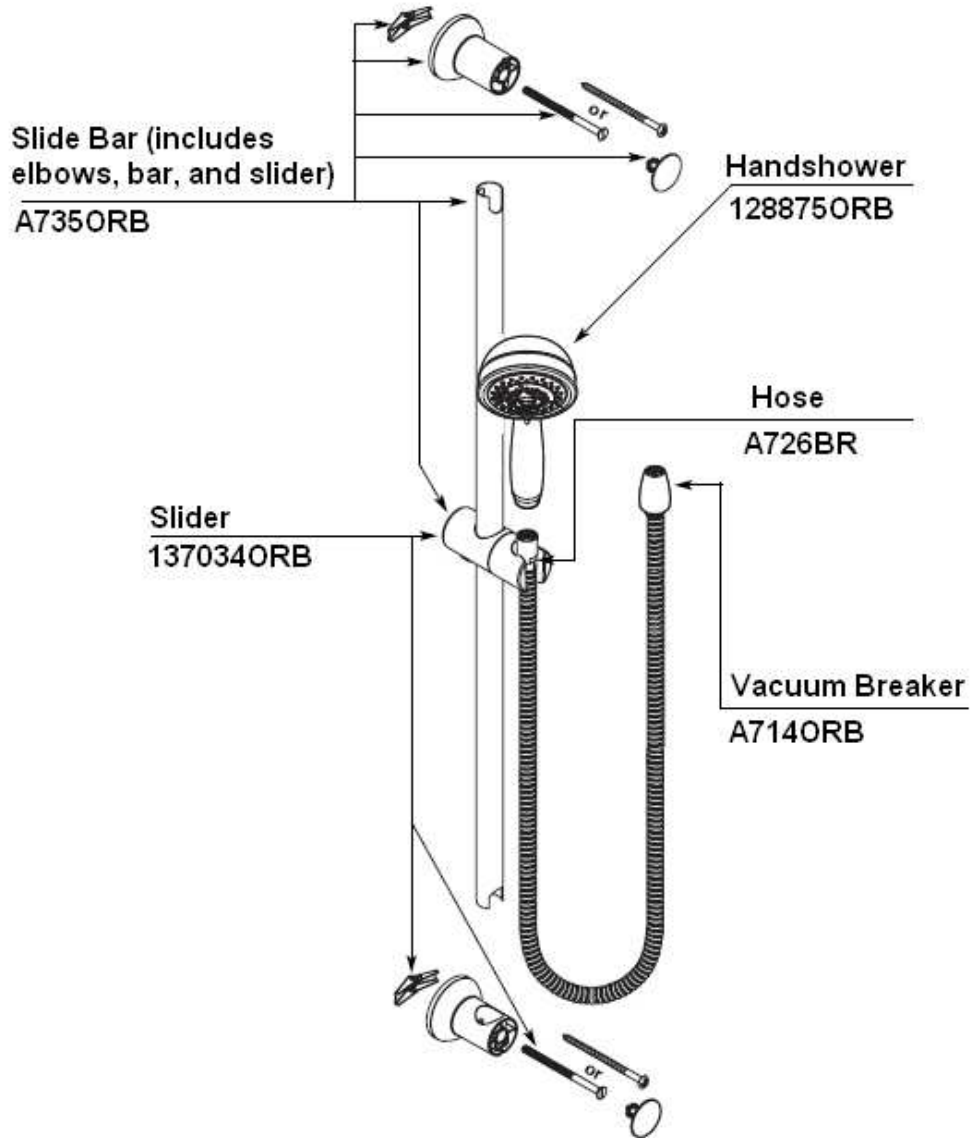

2012 CLASSIC TRAILER

PLUMBING, FAUCETS

Faucet, Shower, Handheld w/Slide Bar, Moen
Model 3867ORB
Moen Parts & Warranty
1-800 BUY MOEN

602229	Shower, Handheld w/Slide Bar, Moen
602228	Shower valve trim kit
602230	Elbow, water supply, accent drop
602119	Drain, Pop Up
601831	Valve, 4 port, Posi-Temp
601592-04	Hose guide, shower, hardware, CSA