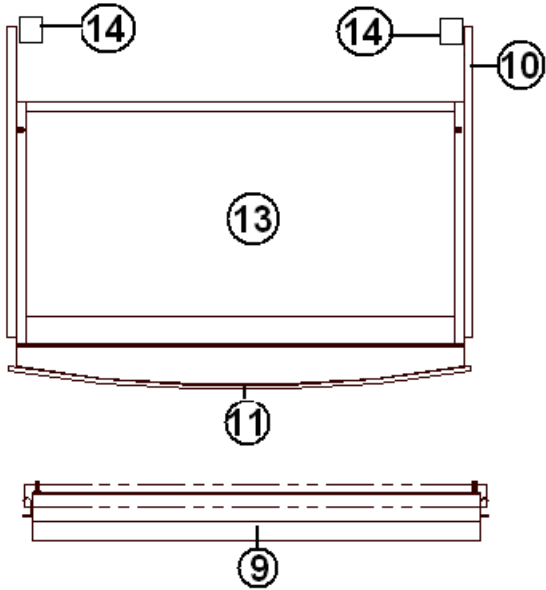

2012 CLASSIC TRAILER

CHASSIS

Roll Out Tray

1.	962828-01	Roll out tray assembly, rear
2.	453159	Enclosure assembly, rear rollout tray
3.	330031-03	Rivet, dome head, SSD64SSBS
4.	453156	"U" bar, roller support
5.	381555	Ten ball roller w/stem
6.	381554-44	Fastener, internal tooth spring
7.	345074-05	Screw 5/16-18 X 7/8 hex washer
8.	310028	Lynch pin, 1/4"
9.	453144	Roll out tray
10.	381556	Overhead door track, 2"
11.	201909	Molding, black bumper trim
12.	345283-03	Screw cap, 1/4"-20 X 1.5
13.	703560	Flooring, rubber, coin
14.	454088	Closeout, roll out tray