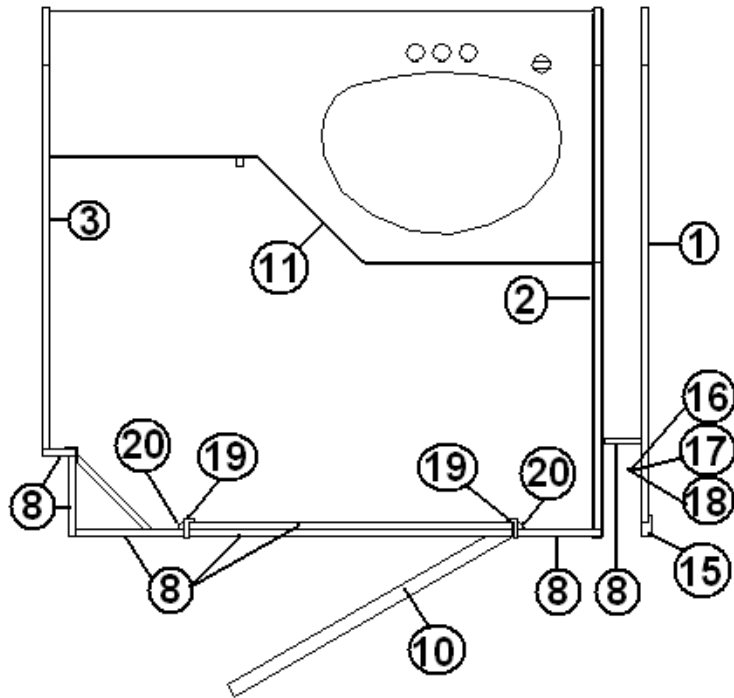

2012 CLASSIC TRAILER

FURNITURE, BATH

Bath Module, 27' Front Bed

See next page for P/N

2012 CLASSIC TRAILER

FURNITURE, BATH

Bath Module, 27' Front Bed

1.	801671-07	Panel, forward pantry
2.	801671-06	Panel, aft lavy
3.	801671-05	Panel, forward lavy
4.	801671-01	Panel, forward shower, Double bedroom
4.	801671-09	Panel, forward shower, Twin bedroom
5.	801671-02	Panel, aft shower
6.	801671-03	Panel, forward refer
7.	801671-04	Panel, aft refer
8.	801831-003	Panel, Hickory/Crackle Cream .5" X 4' X 8'
8.	801258-003	Paneling, 1/2" Hickory
10.	966777	Bath door - 24" X 71"
11.	966708	Lavy assembly
12.	966720	Shower face assembly
13.	966722	Wardrobe, RS, hanging
14.	966726	Refer cabinet assembly
15.	801172-08	Molding, corner, Crackle Cream
16.	382005	Track, formed, foldette door, 20"
17.	381890-02	Track, straight, foldette
11.	702681-08	Foldette door, beige, 60"X 73"
12.	801665-003	"L" door jamb molding
13.	801172-08	Molding, quarter round
14.	203138-01	Extrusion, plastic, 1/2", white
	203081-02	Shower stall, 2 PC.
	703911-03	Shower door, Bronze
	961916	Shower stand assembly