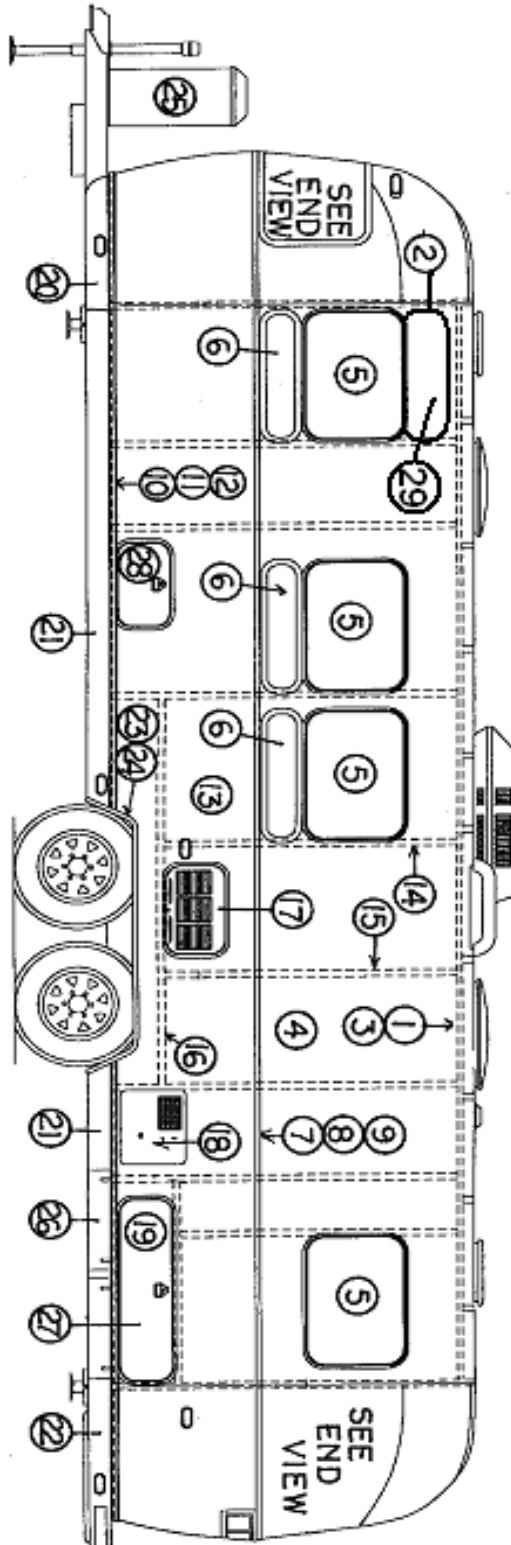

2012 CLASSIC TRAILER

EXTERIOR SHELL

Wall, Roadside, 30'

See next page for P/N