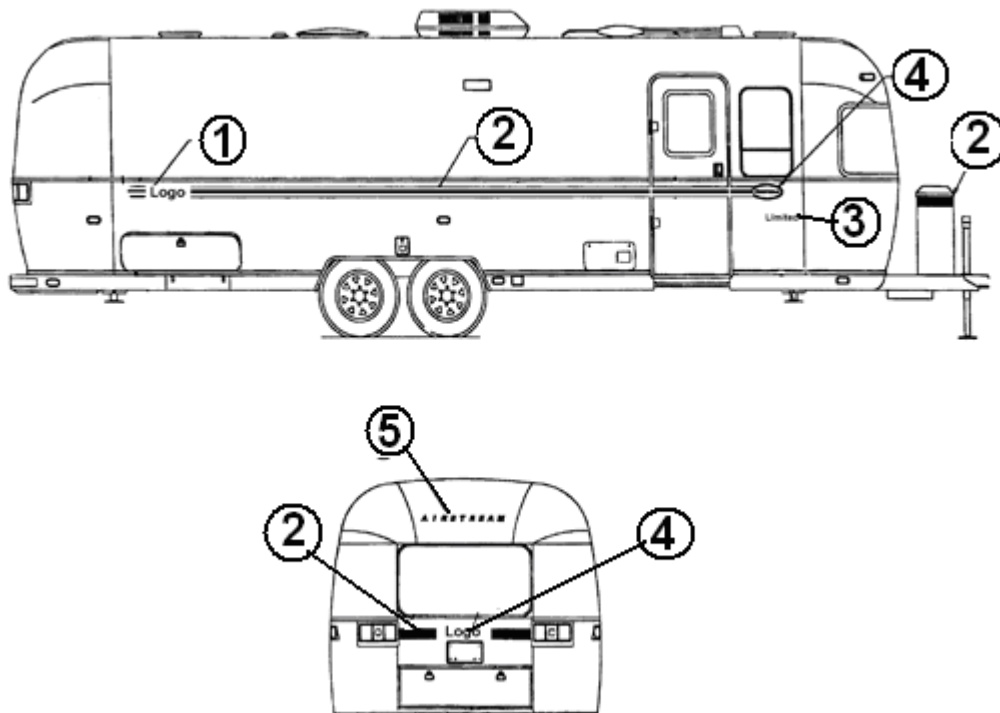

### Decals, Standard

- |           |   |
|-----------|---|
| 1. 386153 | Decal, Airstream 1.3" X 16", aluminum                       |
| 2. 386086 | Decal, pin stripe, blue                                     |
| 3. 386188 | Decal, "LIMITED" .88" X 5", chrome                          |
| 4. 386169 | Nameplate - CLASSIC - blue/gray                             |
| 5. 386152 | Decal, AIRSTREAM, 2.4" X 28", aluminum                      |
| 386068    | Medallion, 3", screen door                                  |
| 386244    | BADGE, 25TH ANNIVERSARY                                     |
| 386247    | NAMEPLATE, 80 YEAR LOGO TRL - Units mfg. prior to 1/2/2012. |