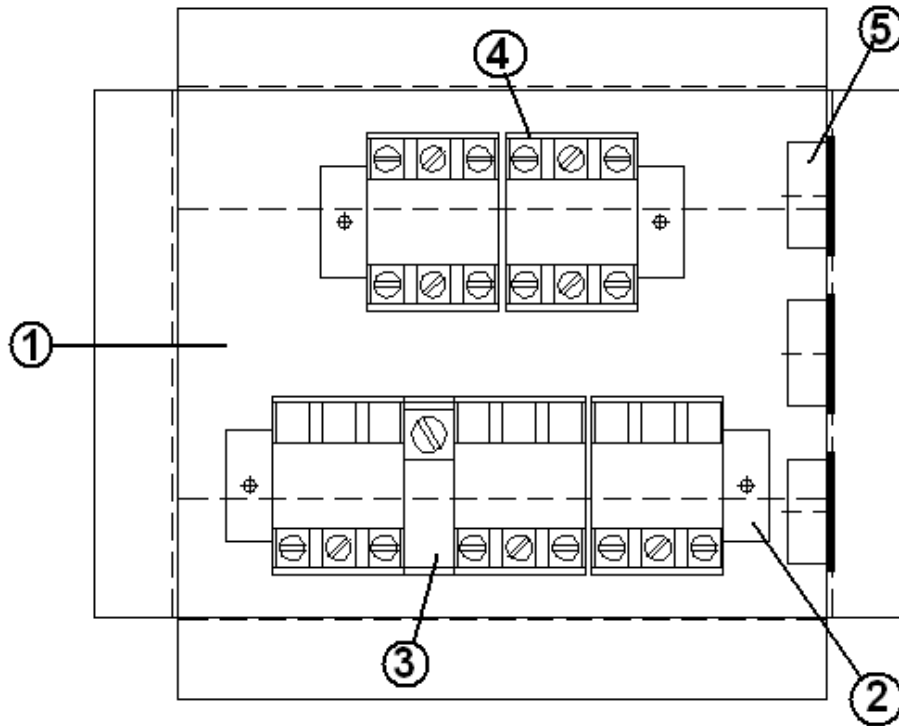

2012 CLASSIC TRAILER

ELECTRICAL, 12 VOLT

Fuse Block, CSA

964082	Fuse block assembly. 12V CSA
1. 452412-01	Bracket, fuse block 12V CSA
2. 330127-03	Rivet, AD43ABS, 1/8"
3. 511313	Fuse block, 9 position
4. 511313	Block fuse ATC 12V 6 position
5. 511314	Bushing, Universal, black
511345	Fuse 30A AGU glass tube, BUSS
372072-01	Two hole vent screen
385982	Safety snap, pin