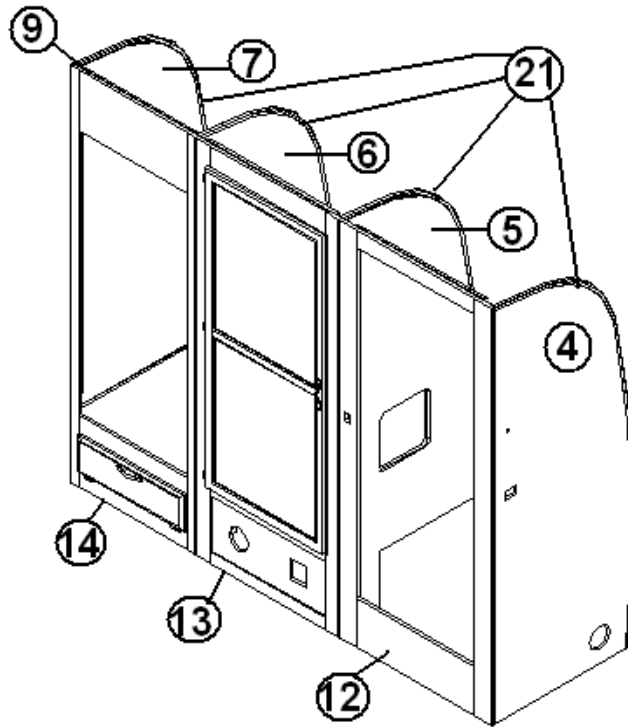

2012 CLASSIC TRAILER

FURNITURE, BATH

Bath Module, 27' Front Bed

See next page for P/N

2012 CLASSIC TRAILER

FURNITURE, BATH

Bath Module, 27' Front Bed

1.	801671-07	Panel, forward pantry
2.	801671-06	Panel, aft lavy
3.	801671-05	Panel, forward lavy
4.	801671-01	Panel, forward shower, Double bedroom
4.	801671-09	Panel, forward shower, Twin bedroom
5.	801671-02	Panel, aft shower
6.	801671-03	Panel, forward refer
7.	801671-04	Panel, aft refer
8.	801831-003	Panel, Hickory/Crackle Cream .5" X 4' X 8'
8.	801258-003	Paneling, 1/2" Hickory
10.	966777	Bath door - 24" X 71"
11.	966708	Lavy assembly
12.	966720	Shower face assembly
13.	966722	Wardrobe, RS, hanging
14.	966726	Refer cabinet assembly
15.	801172-08	Molding, corner, Crackle Cream
16.	382005	Track, formed, foldette door, 20"
17.	381890-02	Track, straight, foldette
11.	702681-08	Foldette door, beige, 60"X 73"
12.	801665-003	"L" door jamb molding
13.	801172-08	Molding, quarter round
14.	203138-01	Extrusion, plastic, 1/2", white
	203081-02	Shower stall, 2 PC.
	703911-03	Shower door, Bronze
	961916	Shower stand assembly