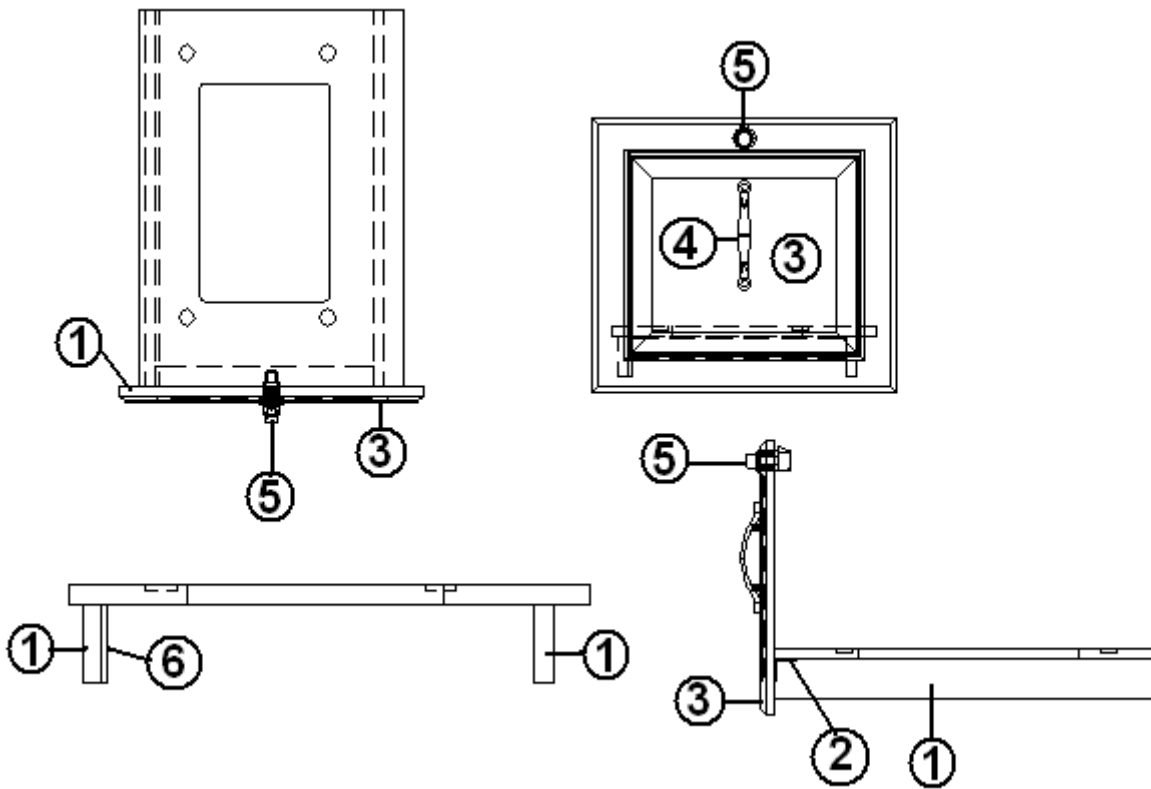

2012 CLASSIC TRAILER

FURNITURE, GALLEY

Pantry Cabinet Microwave Slide Out, 27' Front Bed

1. 966980 Microwave Slide Out, 27', Microwave Option
1. 801258-003 Panel, 1/2", Hickory/Hickory
  2. 114812 Aluminum angle, 1" x 1"
  3. 800597-1003 Door, raised panel, 15.25" x 13.75"
  4. 382002 Pull, cabinet door
  5. 381408 Lock, push button style
  6. 800507-01 Luan, 1/8" x 4' x 8'