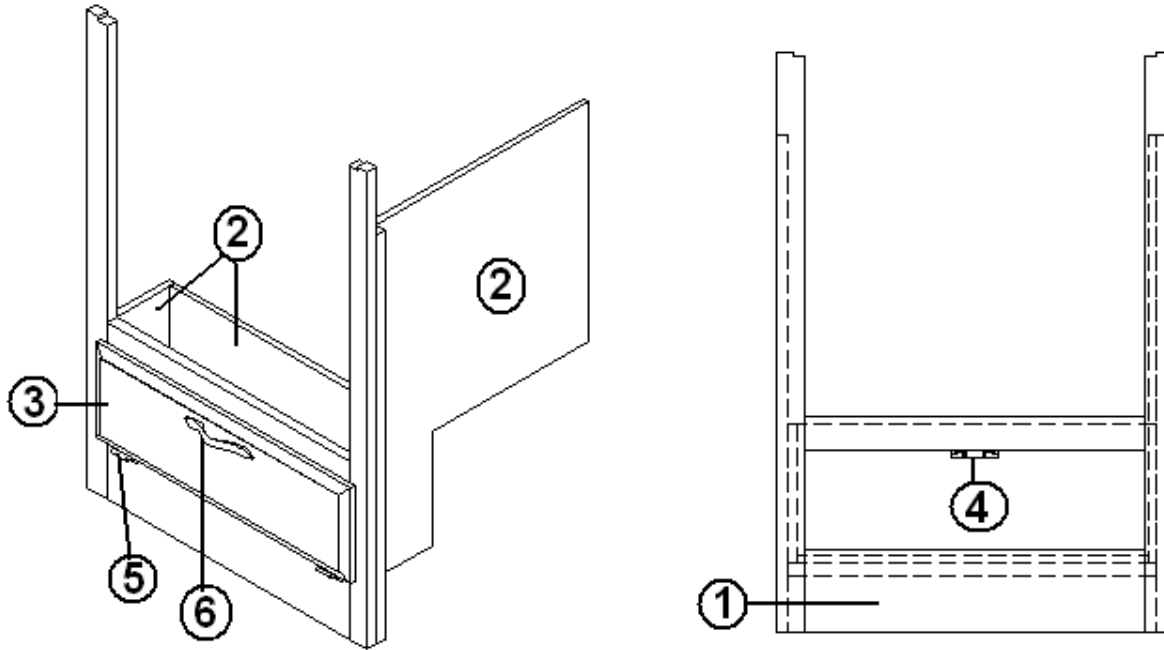

2012 CLASSIC TRAILER

FURNITURE, GALLEY

Galley, 27' Front Bed, Oven Section, Units manufactured on or after 1/2/2012.

	967802	Galley, oven section
1.	967803-003	Face frame, galley, oven section
2.	801259-003	Paneling, 1/2", Hickory/raw
3.	800599-383	Drawer face 7.00 X 21.50
4.	381228-01	Catch, grabber door
5.	381999	Hinge, orb
6.	382002	Pull, cabinet door, 3"center, orb