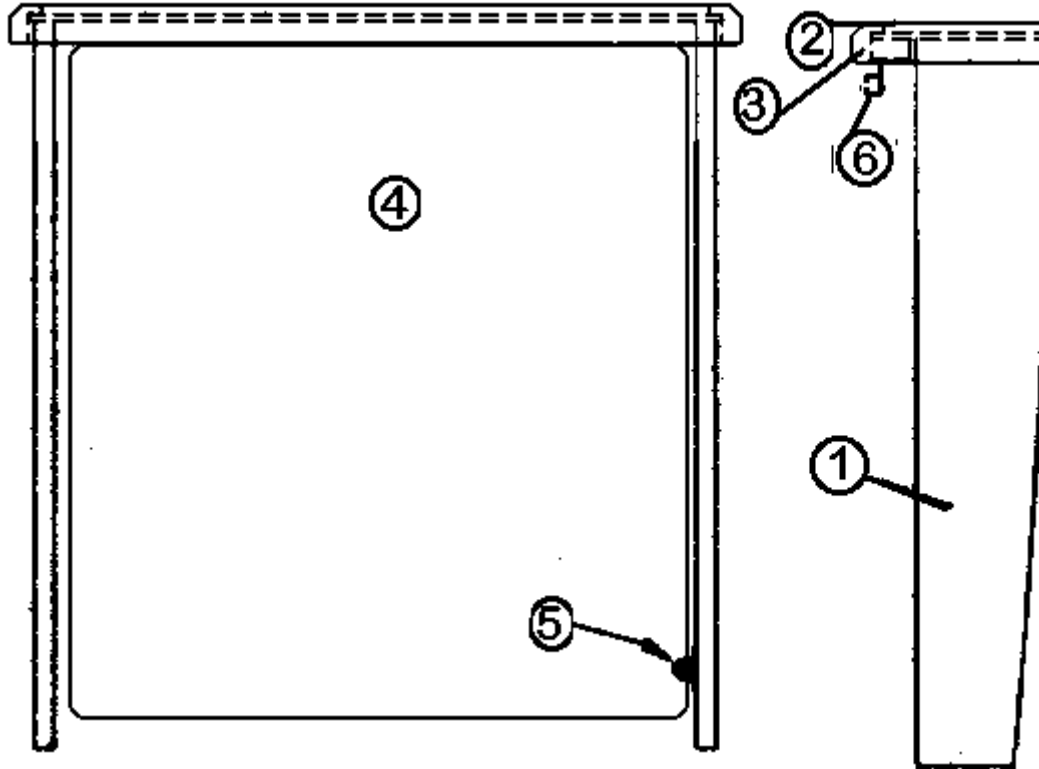

2012 CLASSIC TRAILER

FURNITURE, LOUNGE

Lift Up Table Cabinet, 30'

962015-02	Lift up table
1. 962381-013	Fwd stile, RS, credenza, Hickory
2. 962875-003	Top, writing table, chair storage
3. 964280-003	Counter top edge, molding, Hickory
4. 960420-06	Table, lift up 24.00", Hickory
5. 381074	Bulldog catch
6. 101253	Extrusion. Credenza, hinge moveable