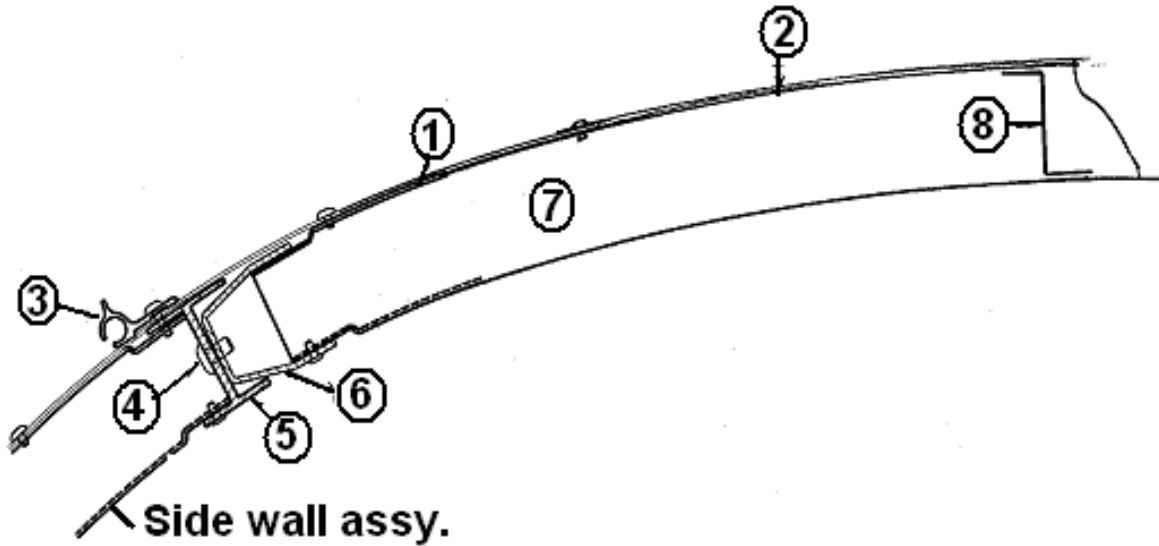

2012 CLASSIC TRAILER

EXTERIOR SHELL

Roof

1. 114669-307	Aluminum, white, .032" x 12.69" x 307"
2. 114489-262	Aluminum, white, .032 x 60 x 262"
2. 114489-198	Aluminum, sheet, white,.032 x 60 x 198"
3. 114290-01	Extrusion, awning/drip rail, 197.25"
3. 114290-02	Extrusion, awning/drip rail, 261"
3. 114290-03	Extrusion, awning/drip rail, 307"
4. 330139-01	Rivet, Magnalok, SS 1/4"
5. 104707-01	Extrusion, "I" beam, 303"
5. 104707-06	Extrusion, "I" beam, 258"
6. 114987-02	Extrusion, roof corner, 30' & 31'
6. 114987-01	Extrusion, roof corner, 194", 27'
7. 114668	Roof bow
8. 104408	Extrusion, Z bar, horizontal
104948	Air deflector, A/C-Refer vent
325000-03	Rivet, anodized white 1/8" X 1/4"
101828	Extrusion, aluminum window stiffener