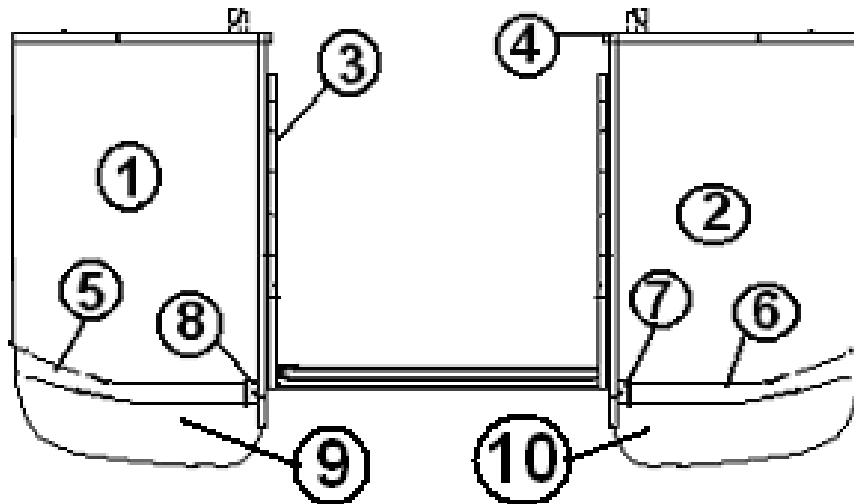

2012 CLASSIC TRAILER

HARDWARE

Wrap Protector

966273-100	Wrap Protector, complete set
1. 966272	Wrap Protector, CS
2. 966273	Wrap Protector, RS
3. 381605-03	Hinge, stainless, wrap protector, 25" long
4. 100742-01	Extrusion, mirror/wrap trim protector
5. 115546	Extrusion, rub rail
6. 201763-01	Insert, rub rail, chrome
7. 114465-01	Casting, closeout, rubrail, RH
8. 114465-02	Casting, closeout, rubrail LH
9. 200542-01	Wrap, underbelly, front RS, Haircell
10. 200543-01	Wrap, underbelly, front CS, Haircell
101401	Extrusion, door latch housing/stone
345417	Nut acorn, hex, locking SS 1/4-
345376	Nut, hex HD 1/4-20 SS
345336-07	Cap screw hex HD 1/4-20 hex .75"
114819	Wrap protector hold back, 2.75"
114819-02	Wrap protector hold back, 2.00"
114819-03	Wrap protector hold back, 5.00"
500096	Reflector, amber