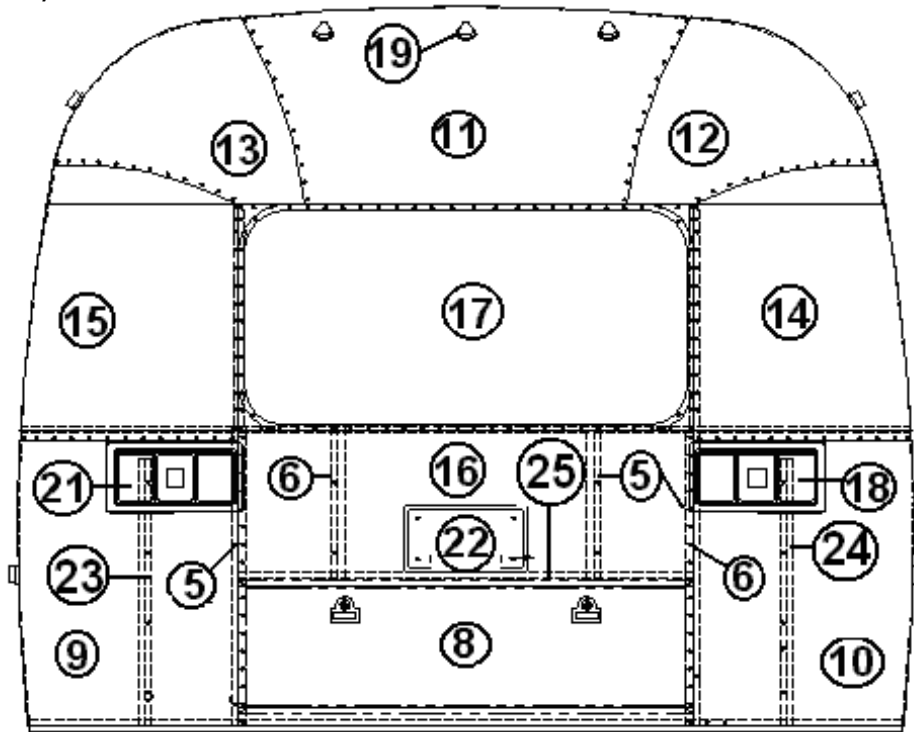

2012 CLASSIC TRAILER

EXTERIOR SHELL

Aft End, 31', 30'

See next page for P/N