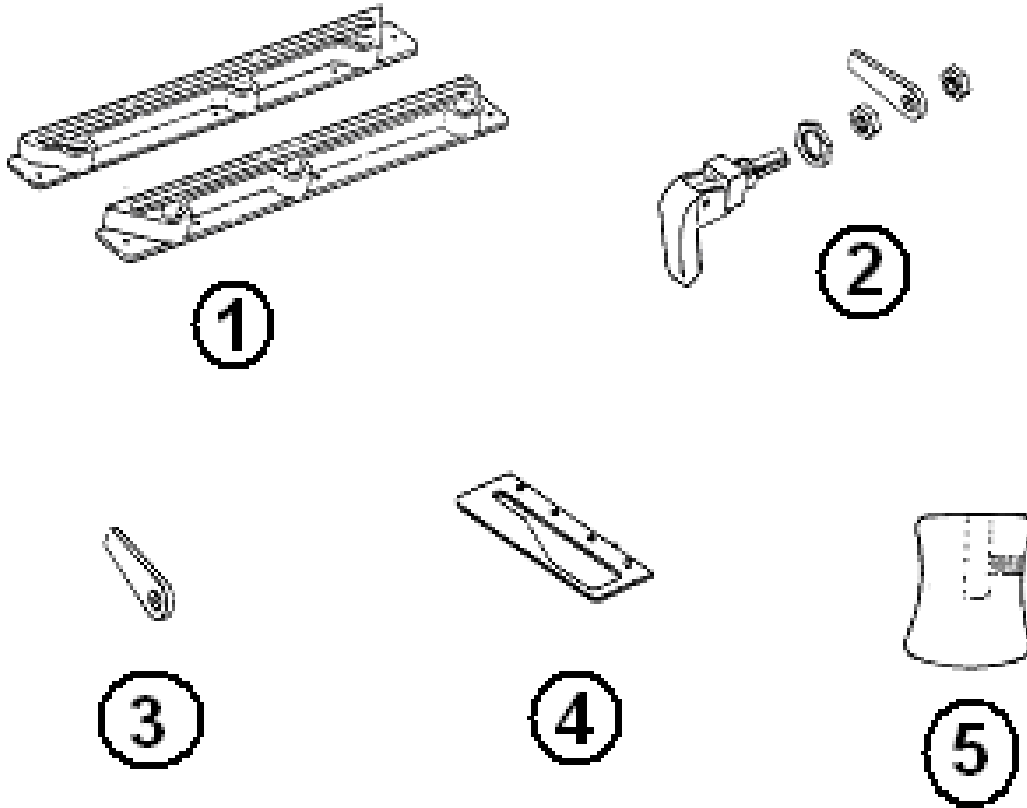

2012 CLASSIC TRAILER

HARDWARE

Window, Opening

1. 0802-0001	Window guide, RH
1. 0802-0002	Window guide, LH
2. 010020	Lower window latch, chrome
2. 195467-05	Lower window latch, w/red handle
3. 685123	Pawl, window latch, straight
4. 685124	Striker plate, window latch
5. 380230-03	Knob window arm, silver
5. 380230-04	Knob, window arm, red