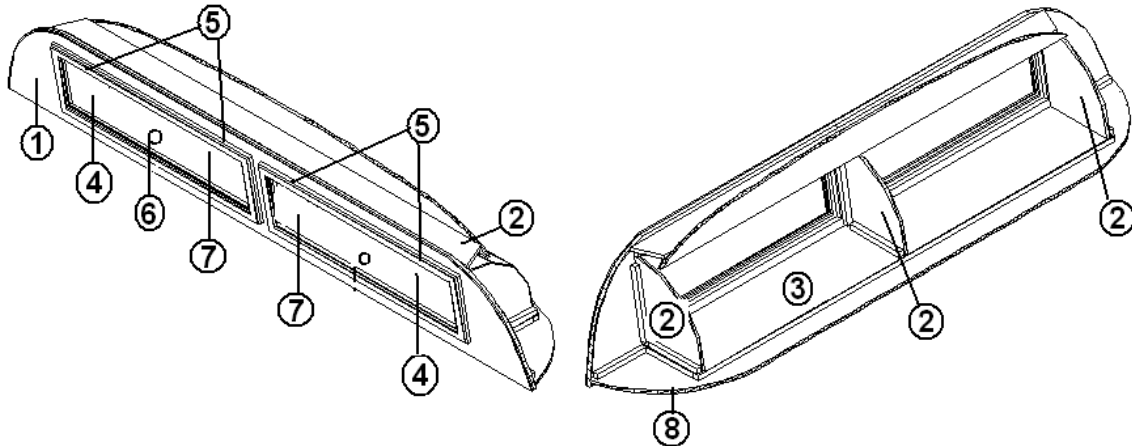

2012 CLASSIC TRAILER

FURNITURE, BEDROOM

Roof Locker, Front End, 27' Front Bed

966729	Roof locker, front
1. 963498-003	Face frame, roof locker, front
2. 801258-003	Paneling, 1/2" Hickory/Hickory
3. 801260-003	Paneling, 5/32" Hickory/Raw
4. 800597-853	Door, 10.5" X 32.50"
5. 381999	Hinge, orb
6. 382002	Pull, cabinet door, 3" center, orb
7. 381147	Support, spring loaded door
8. 702482-03	Headliner - Spectra Opal x textured