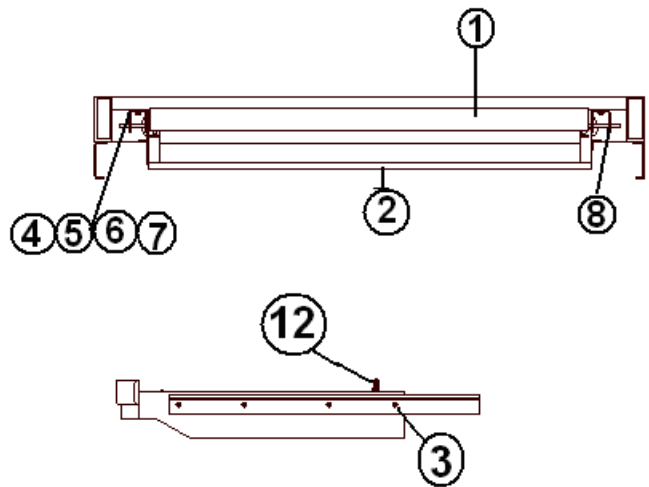

2012 CLASSIC TRAILER

CHASSIS

Roll Out Tray

1.	962828-01	Roll out tray assembly, rear
2.	453159	Enclosure assembly, rear rollout tray
3.	330031-03	Rivet, dome head, SSD64SSBS
4.	453156	"U" bar, roller support
5.	381555	Ten ball roller w/stem
6.	381554-44	Fastener, internal tooth spring
7.	345074-05	Screw 5/16-18 X 7/8 hex washer
8.	310028	Lynch pin, 1/4"
9.	453144	Roll out tray
10.	381556	Overhead door track, 2"
11.	201909	Molding, black bumper trim
12.	345283-03	Screw cap, 1/4"-20 X 1.5
13.	703560	Flooring, rubber, coin
14.	454088	Closeout, roll out tray