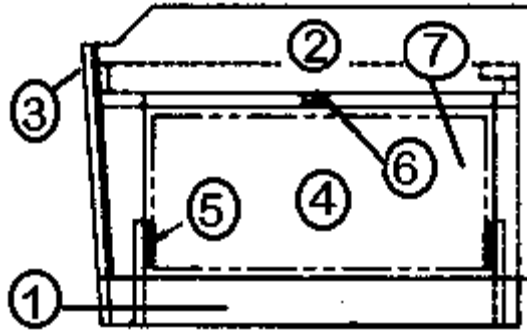

2012 CLASSIC TRAILER

FURNITURE, GALLEY

Dinette Seat Sub Assembly, LH, 31' D, 30'

964949-04

Dinette Seat Sub Assembly, LH, 31', 30'

964949-05

Dinette Seat Sub Assembly, RH, 30', 31' D

1. 801259-003

Panel, 1/2" G1S Hickory

2. 700414

Foam 3/8 X 72" X 52'

3. 801415-007

Corner trim, 1" radius

4. 964908-01

Drawer box - 17.50 X 26.00 X 8.00"

5. 381090

Slide, drawer, 22" (EA=1 PAIR)

6. 381228-01

Catch, grabber door

7. 701538

Carpet, Econolier, velour black 48"