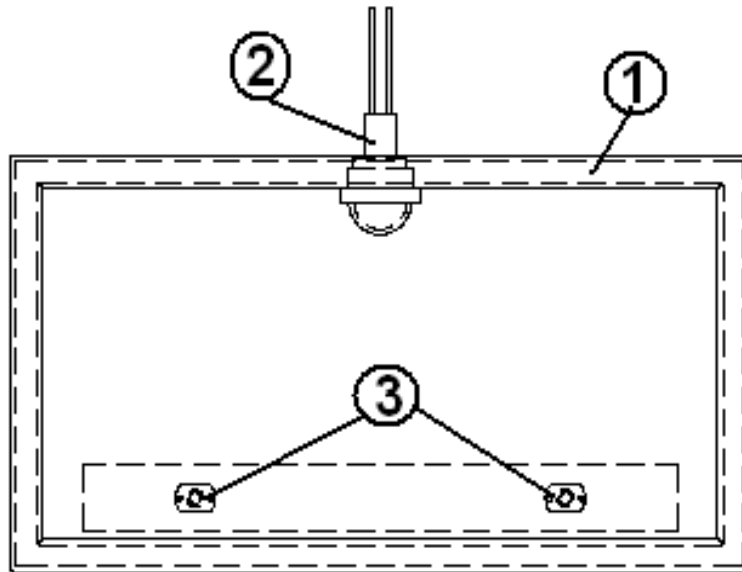

2012 CLASSIC TRAILER

ELECTRICAL, 12 VOLT

License Plate Light

1. 512455
2. 350153

License plate holder w/LED light
Nut, plate, 1/4 x 20

Tail Lights

- 966407-01 Taillight assembly, RS
- 966407-02 Taillight assembly, CS
- 114346-01 Bezel, tail light casting, RS
- 114346-02 Bezel, tail light casting, CS
- 201929-01 Close out, tail light, RS
- 201929-02 Close out, tail light, CS
- 511973 Light, red stop, tail and turn, LED
- 511003-03 Light, red w/clear center (back-up)
- 512521 Light, Backup LED 12V #L16-0053
- 201929-02 Pocket, inner taillight, CS
- 201929-01 Pocket, inner taillight, RS