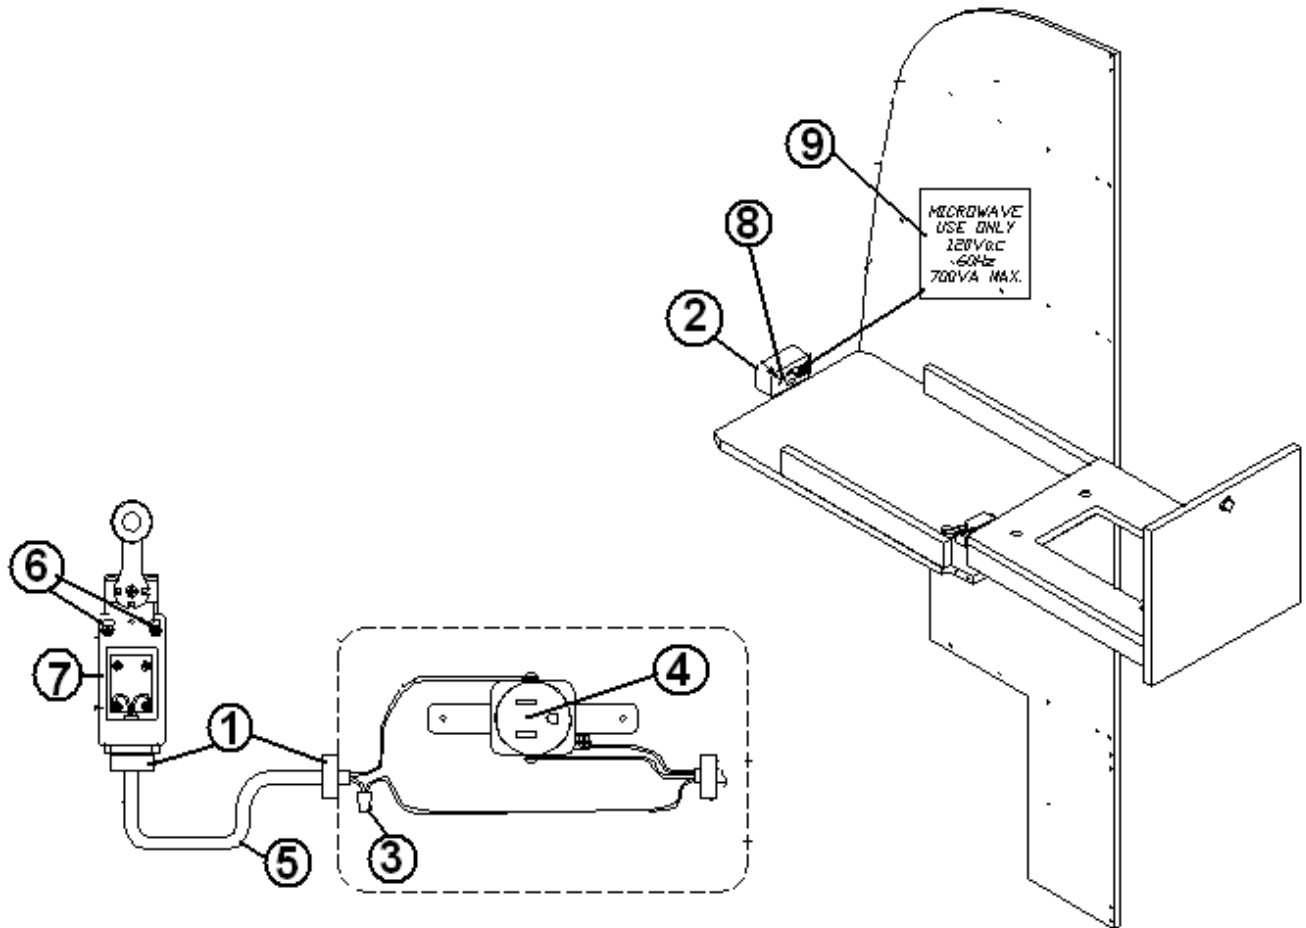

2012 CLASSIC TRAILER

ELECTRICAL, 110 VOLT

Microwave Switch

1. 500013-01	Clamp, Romex, 3/8" metal
2. 511283	Box, handy, 2" X 4", metal
3. 500050	Scotch lock, yellow
4. 512369	Receptacle, 15A, single, white
5. 512222	Wire, SJ 14/3, rubber covered, black
6. 320116-08	Screw, black
7. 512221	Switch, lever, 300V 10AMP
8. 512370	Wall plate, 1 gang
9. 386230	Label, microwave, 120VAC 60HZ 70