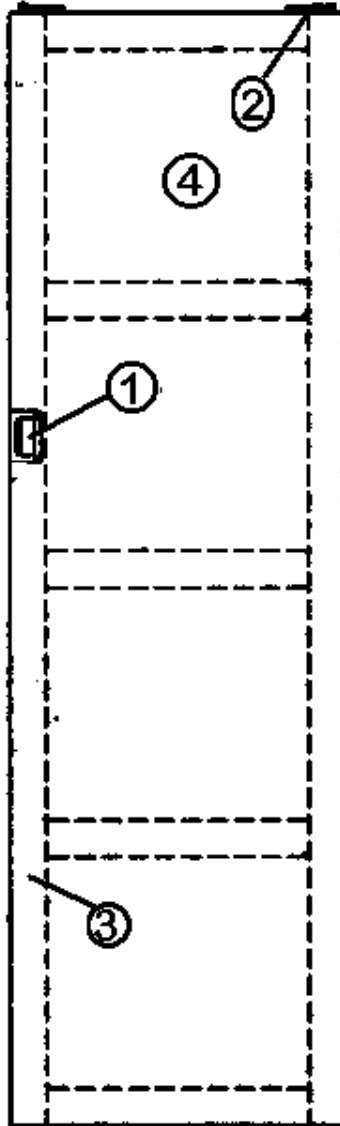

2012 CLASSIC TRAILER

FURNITURE, BATH

Bath Sliding Door, Forward, 31'

966121-01

1. 201427

2. 200009

3. 365268-04

4. 800260-003

381443-01

381100

963296-013

963297-013

Bath Sliding Door Assembly

Finger pull, light brown

Sliding door guide

Edgebanding-1.25"X .055"

Panel, 5/32" G1S, Hickory

Sliding door set #71-222-5'

Sliding door guide

Header, slider door long, Hickory

Header, slider door short