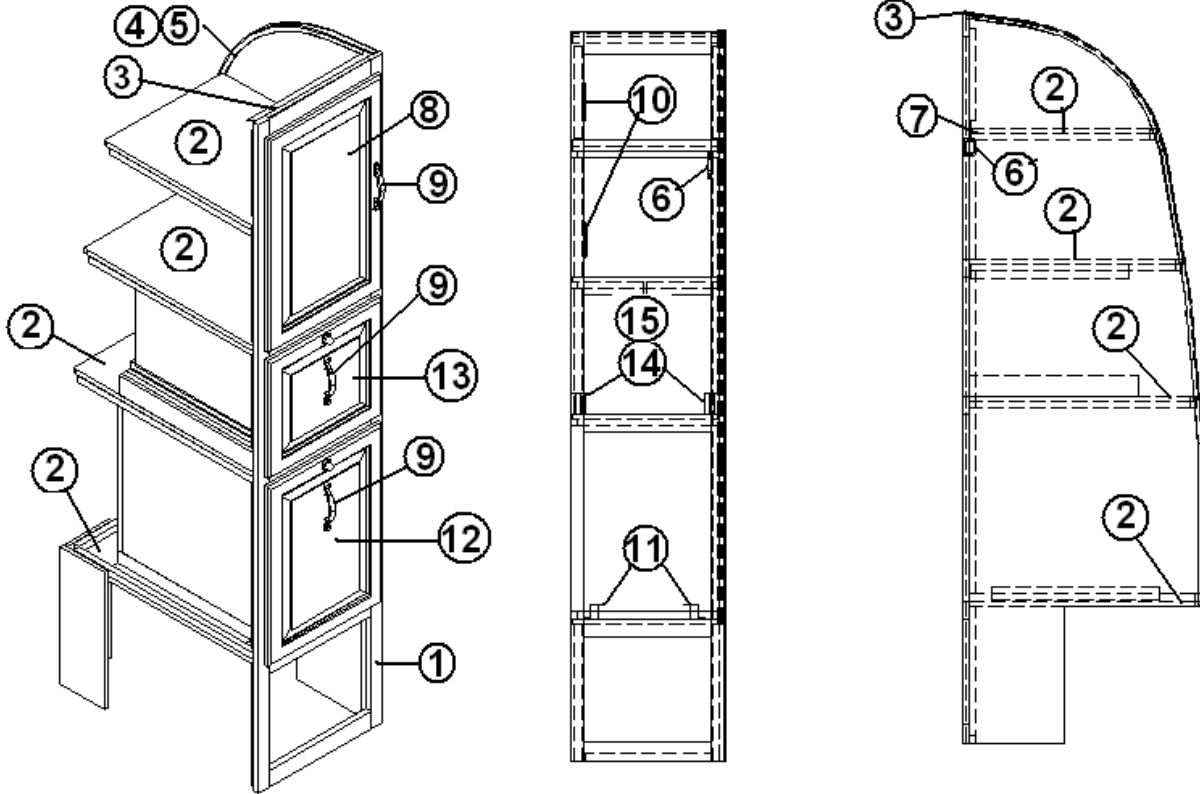

2012 CLASSIC TRAILER

FURNITURE, GALLEY

Pantry w/Microwave, 27' Front Bed

See next page for P/N