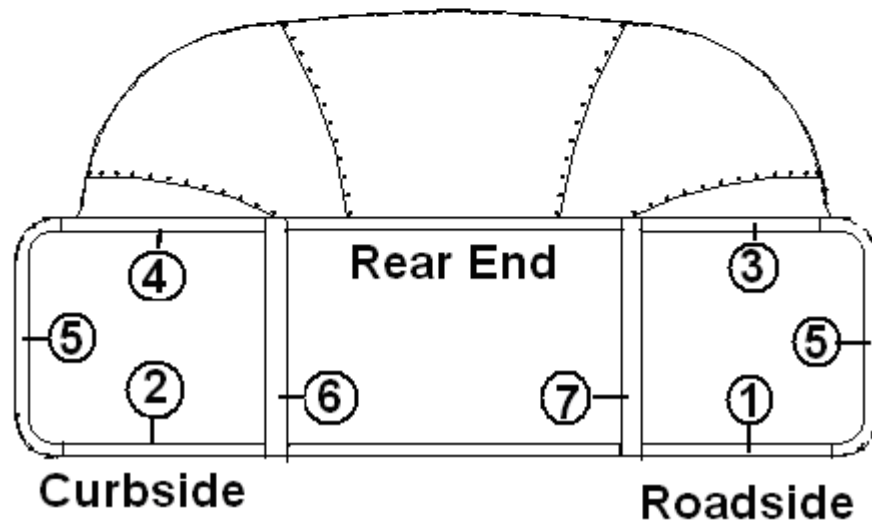

2012 CLASSIC TRAILER

DOORS/WINDOWS/AWNINGS

Panoramic Window Trim

1. 201579-01	Trim ring, lower white
2. 201580-01	Trim ring, lower white
3. 201581-03	Trim ring, upper white
4. 201581-04	Trim ring, upper white
5. 201578-01	End cap, trim ring, white
6. 110900-01	Trim, formed, white, RH
7. 110900-02	Trim, formed, white, LH
203225	Trim-lok, white .75"