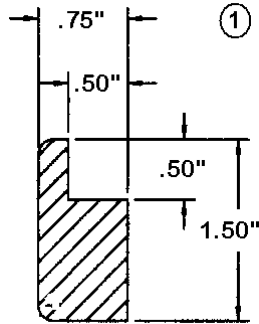

2012 CLASSIC TRAILER

FURNITURE, BATH

Bath Panel Stiles, 30'

1. 800815-023 Stile, Aft Bath Panel, Hickory
2. 963664-003 Stile Aft Bath, Hickory