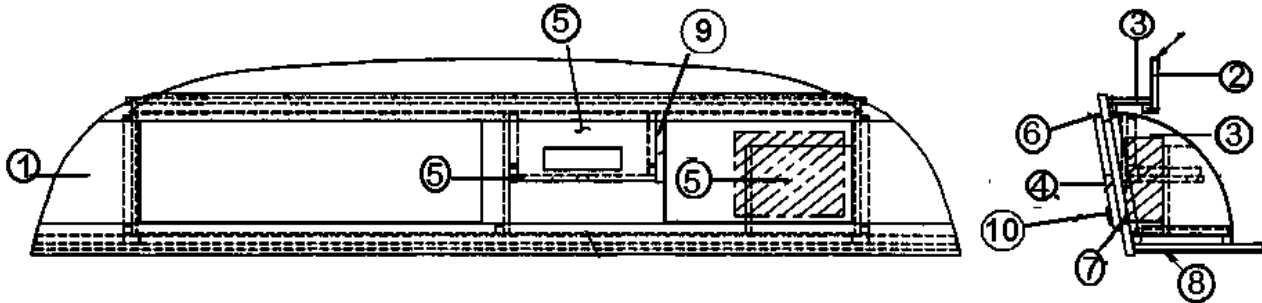

2012 CLASSIC TRAILER

FURNITURE, LOUNGE

Roof Locker, Front End, All Rear Bed Units, 31' D, 30'

963506-12	Roof Locker, Front end Liner, 31'
963506-11	Roof Locker, Front end Liner, 30'
1. 963498-003	Face frame, fwd/aft, roof locker, Hickory
2. 801258-003	Panel 1/2" G2S Hickory/Hickory
3. 801260-003	Panel 5/32"G1S Hickory/RAW
4. 800597-853	Door, 10.50" X 32.50", Hickory
5. 801259-003	Panel 1/2", G1S Hickory/Raw
6. 382000	Hinge, semi-concealed, BP7550-OR
7. 381147	Door support, spring loaded
8. 702482-03	Headliner, textured
9. 203721	Blue-ray player faceplate
10. 382002	Cabinet door pull, Orb, 3" center