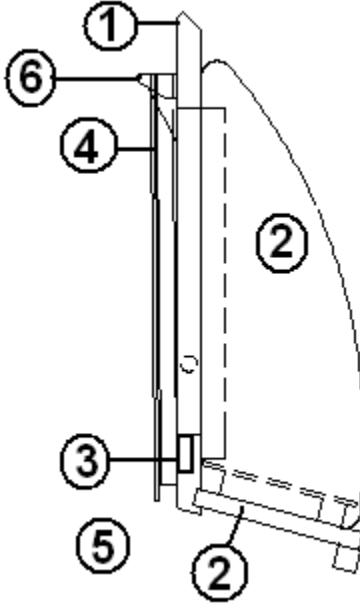

2012 CLASSIC TRAILER

FURNITURE, BATH

Medicine Cabinet, Upper, 27' Front Bed

966712	Medicine cabinet, upper
1. 966711-003	Face frame, medicine cabinet
2. 801258-003	Paneling 1/2", Hickory / Hickory
3. 381228-01	Catch, grabber door
4. 372203-17	Mirror, safety, 33.31" X 14"
5. 382126	Mirror pull
6. 385935	Hinge, brass, pivot
380024	Arms, support, RH