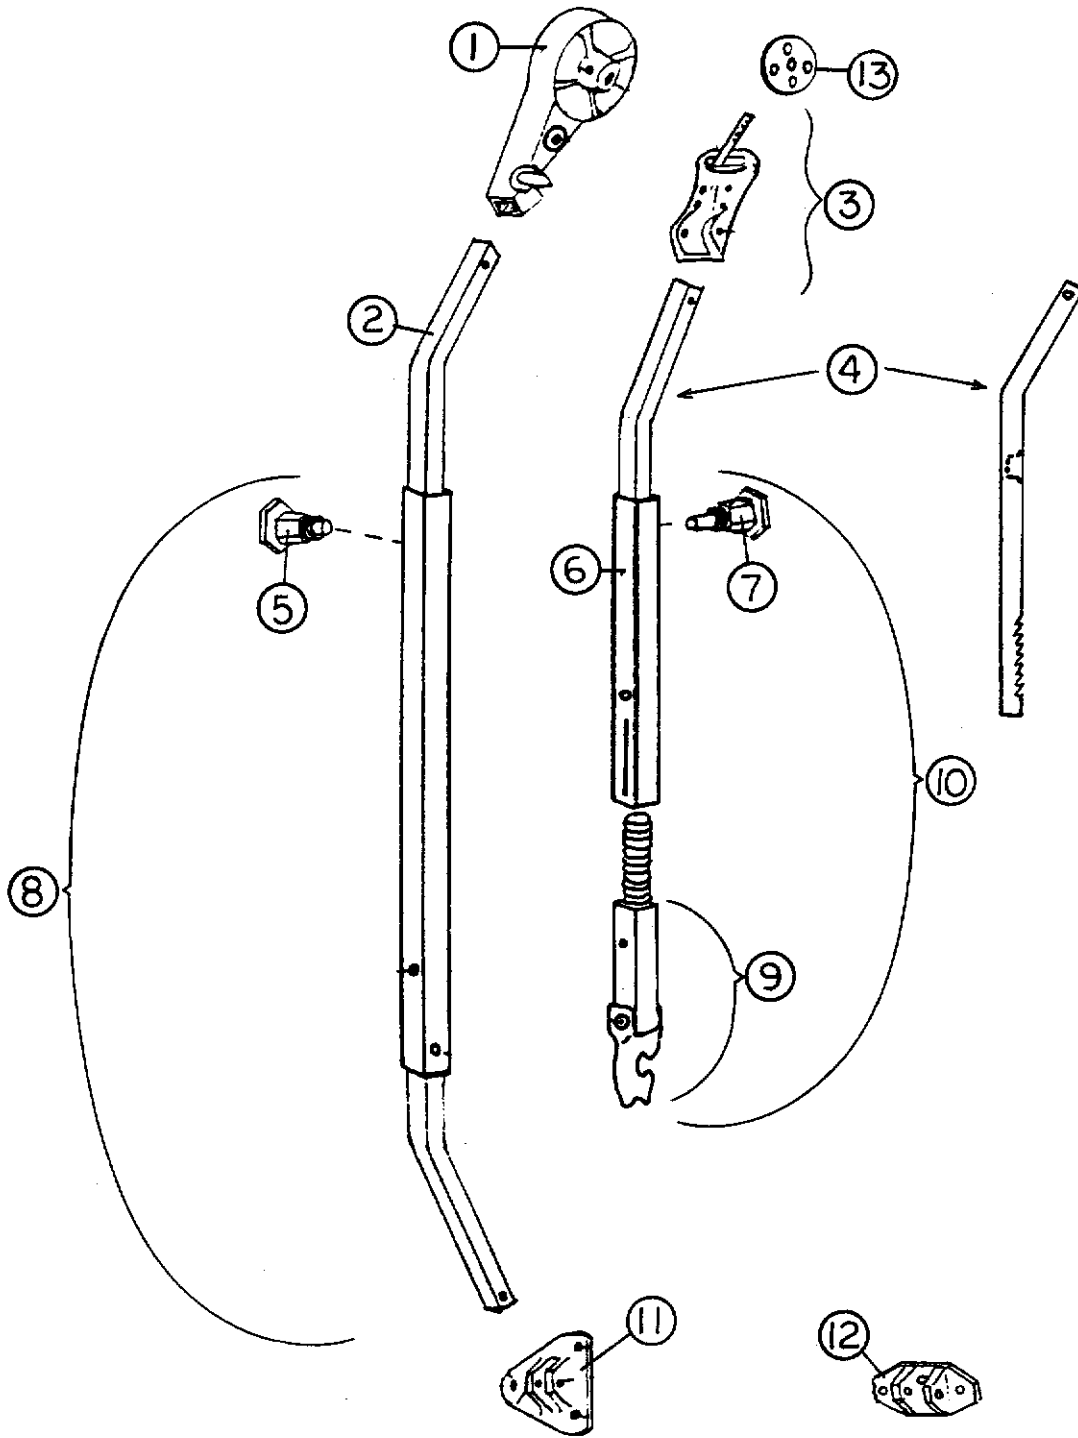

2012 CLASSIC TRAILER

Hardware

Awning

See next page for P/N