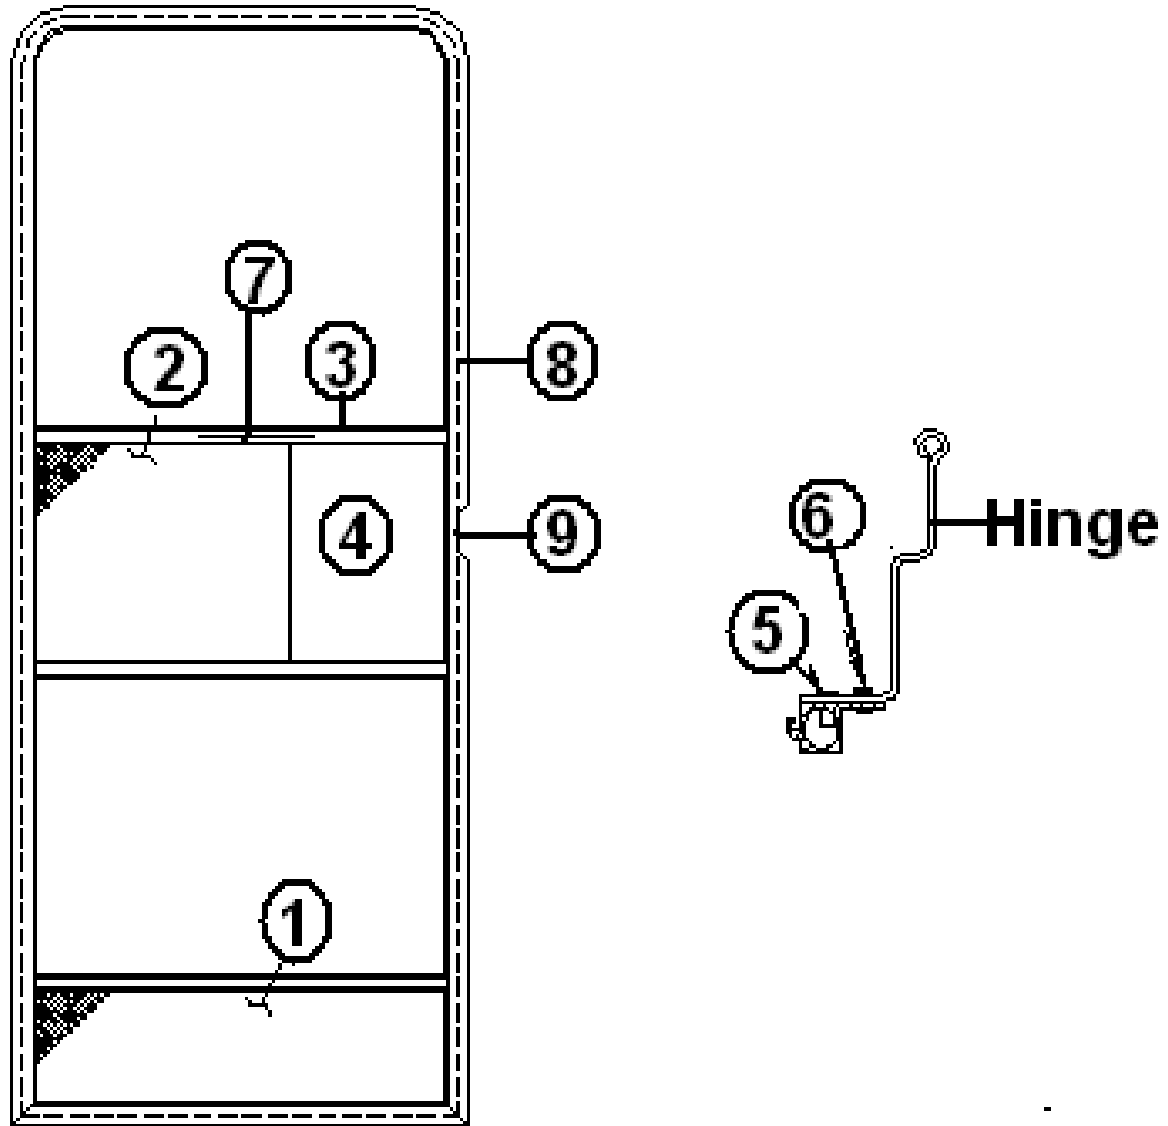

2012 CLASSIC TRAILER

DOORS/WINDOWS/AWNING

Screen Door

See next page for P/N