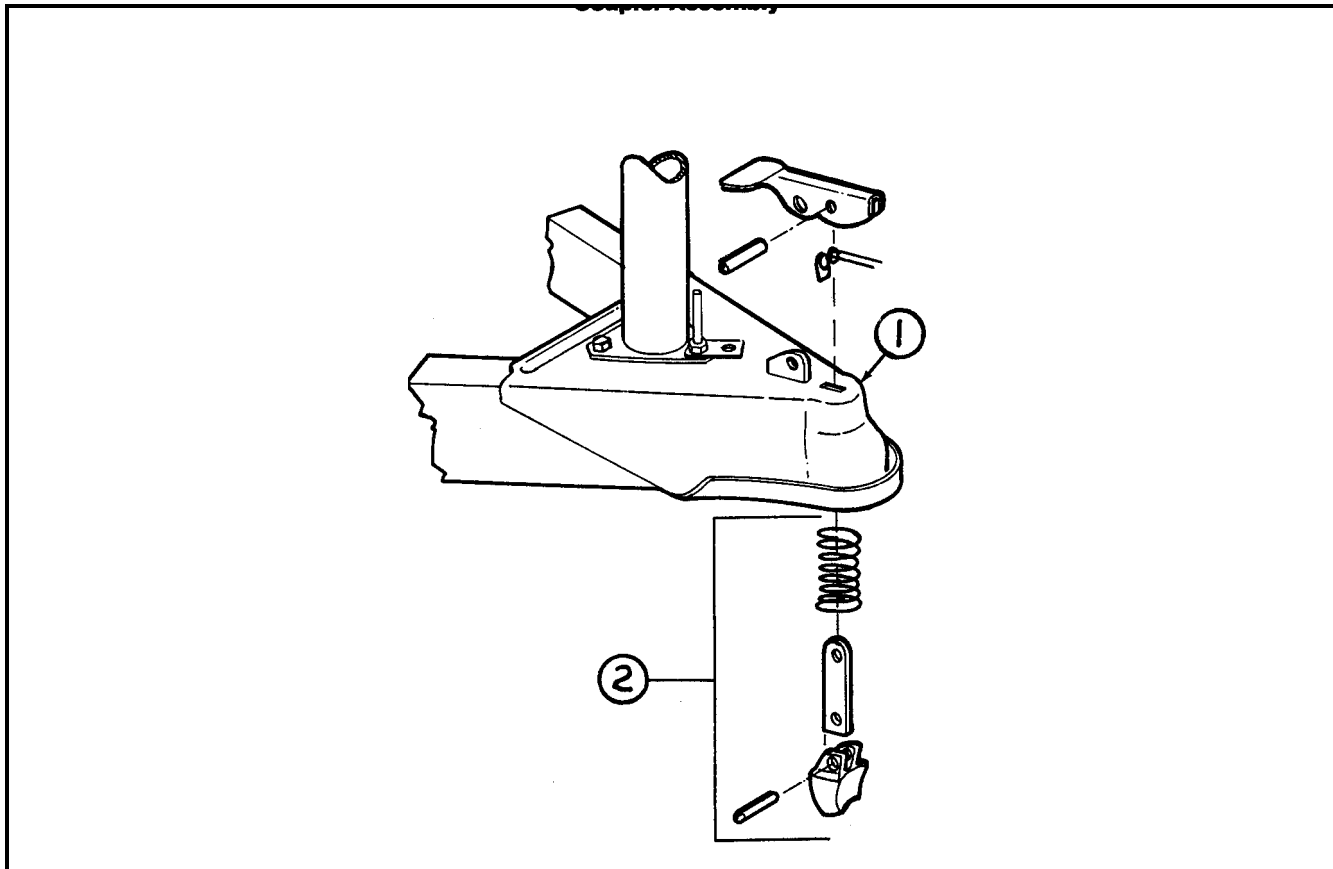

2012 CLASSIC TRAILER

CHASSIS

A-Frame/Coupler

1. 680343 Coupler assembly, 2 5/16"
2. 680345 Repair kit, 2 5/16" coupler
- 915256 A-frame complete
- 453620 Covers, A-frame, stainless steel
- 400945 5/16 clevis, safety hook

Breakaway Switch

- 0300027 Break away switch, Bargman
- 400407 Bracket, breakaway switch