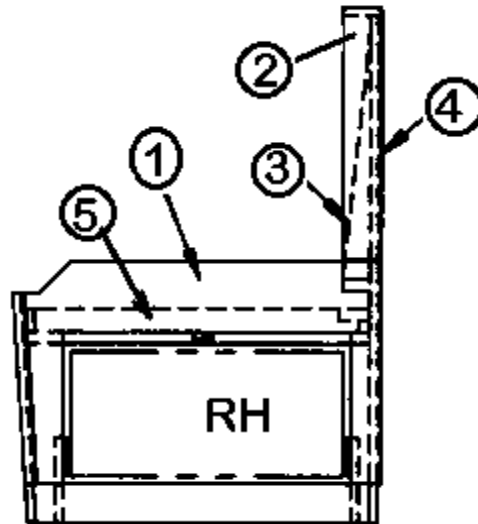

2012 CLASSIC TRAILER

FURNITURE, GALLEY

Dinette Seat, RH, 31', 30'

- 964954-03 Dinette Seat Assembly, RH, 30', 31'
1. 964949-05 RH Dinette Seat Sub-Assembly
2. 964528-04 Back sub-assembly, RH, 30', 31'
3. 964498-01 Cushion Support, Dinette RH, 41.63"
4. 965076 Upholstered back, 42" wide, 30', 31'
5. 964334-01 Flex spring seat
- 382002 Cabinet door pull, Orb, 3" center
- 381529 HINGE COMPT DOOR
- 381228-01 CATCH GRABBER DOOR
- 964952 DOOR ASSY-DINETTE DROP DOWN
- 964951-02 JAMB-DINETTE DROP DOOR TOP/BOTTOM
- 964951-01 JAMB-DINETTE DROP DOOR SIDE
- 964908-01 DRAWER BOX- 17.50 X 26.00 X 8.00
- 381090 SLIDE, DRAWER, 22" (EA=1 PAIR)
- 964950 UPHOLSTERED BACK ASSY-W/DOOR
- 701538 CARPET, ECONOLIER VELOUR BLACK
- 703446 SILK FILM SHEETING #SFS 36 AIR