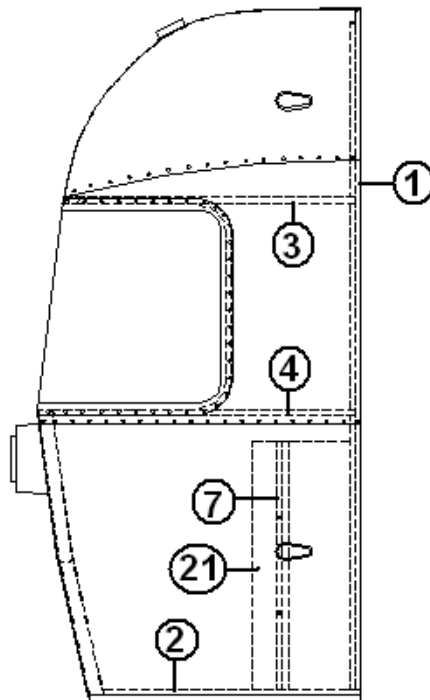

2012 CLASSIC TRAILER

EXTERIOR SHELL

Aft End, 27' Front Bed

See next page for P/N