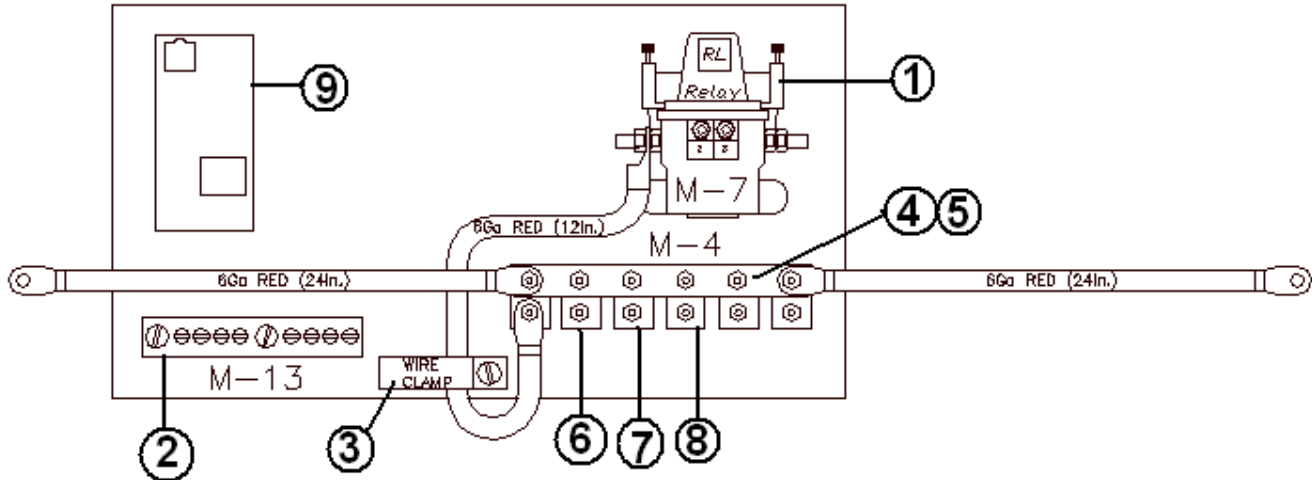

2012 CLASSIC TRAILER

ELECTRICAL, 110 VOLT

Converter/Electronic Kill Breaker Panel, 27' Front Bed

1. 511655-02	BDO Relay 100 AMP 12VOLT
1. 511655-01	Switch bezel, silver/black
1. 511655-05	Cable, BDO/1 30'
2. 510743	Ground bar, 3-1/2" long
3. 340093-06	Clip, "J" vinyl coated, 3/4"
4. 510948-12	Bar BUSS circuit breaker conn.
5. 510946-06	Bracket, 6PO, breaker, 12V, #8536-2
6. 510947-50	Breaker, 12V DC, type II, #12V50
7. 510947-20	Breaker, 12V DC, type II, #12V20
8. 510947-30	Breaker, 12V DC, type II, #12V30
9. 511846	Kit, charger controller, solar panel
511654-03	Power center, Magnatek w/transfer auto switch
511023	Tester, circuit analyzer (loose item)

Generator Prep Components

510562	Switch, generator
	Auto transfer switch, 34', 31', 30' (34'OUT)
385062	Decal 110-125 Voltage AC
512401-02	Power inlet, 30A, 125V, male