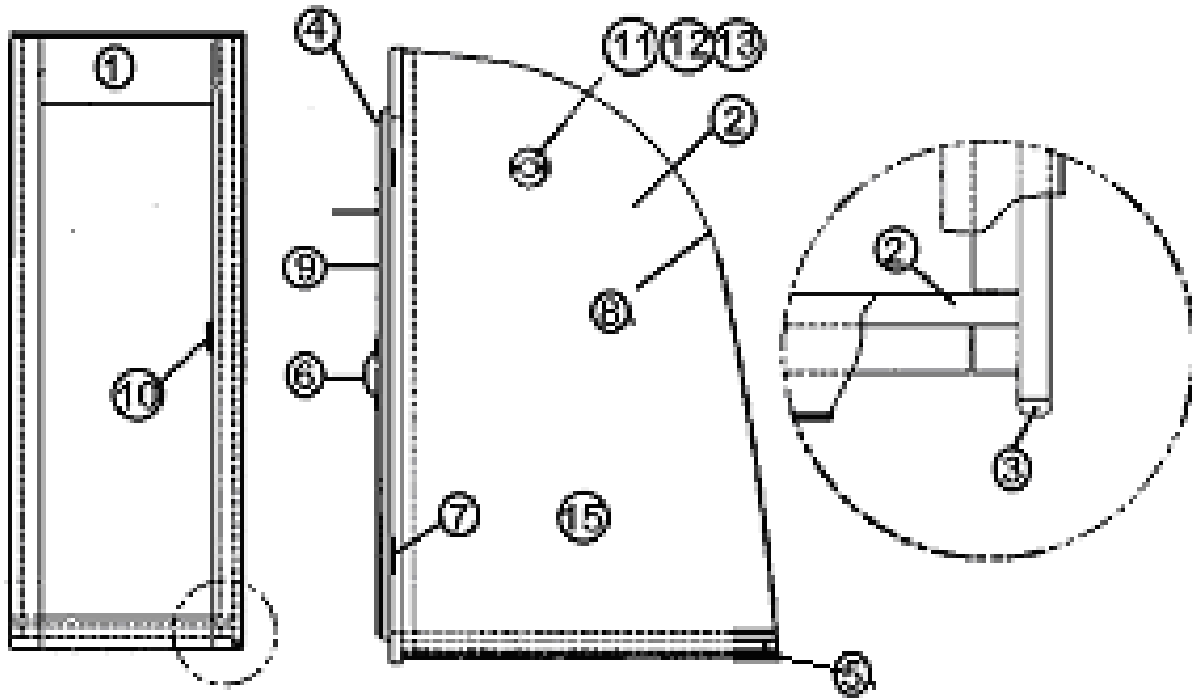

2012 CLASSIC TRAILER

FURNITURE, BEDROOM

Wardrobe, Hanging, RS/CS, All Twin Bed Units

See next page for P/N

2012 CLASSIC TRAILER

FURNITURE, BEDROOM

Wardrobe, Hanging, RS/CS, All Twin Bed Units

	962355-14	CS Hanging Wardrobe
	962355-15	RS Hanging Wardrobe
1.	986180-013	Face frame, Hickory
2.	801258-003	Panel ½' G2S, Hickory
3.	800571-013	Molding, flat, .52W X 80", Hickory
4.	800597-103	Door, 12.25 X 34.00", Hickory
5.	104821	Support, roof locker, 74"
6.	382002	Cabinet door pull, Orb, 3" center
7.	381999	Hinge, Orb
8.	800397-01	Cedar planked 5/32",
9.		No Longer Used
10.	381228-01	Catch, grabber door
11.	380046	Flange, chrome
12.	380045	Tubing, 3/4IN metallic
13.	200975-04	Conduit, flexible black plastic
	365239	Foam, non skid pad 1/4 X 1 X 1/16"