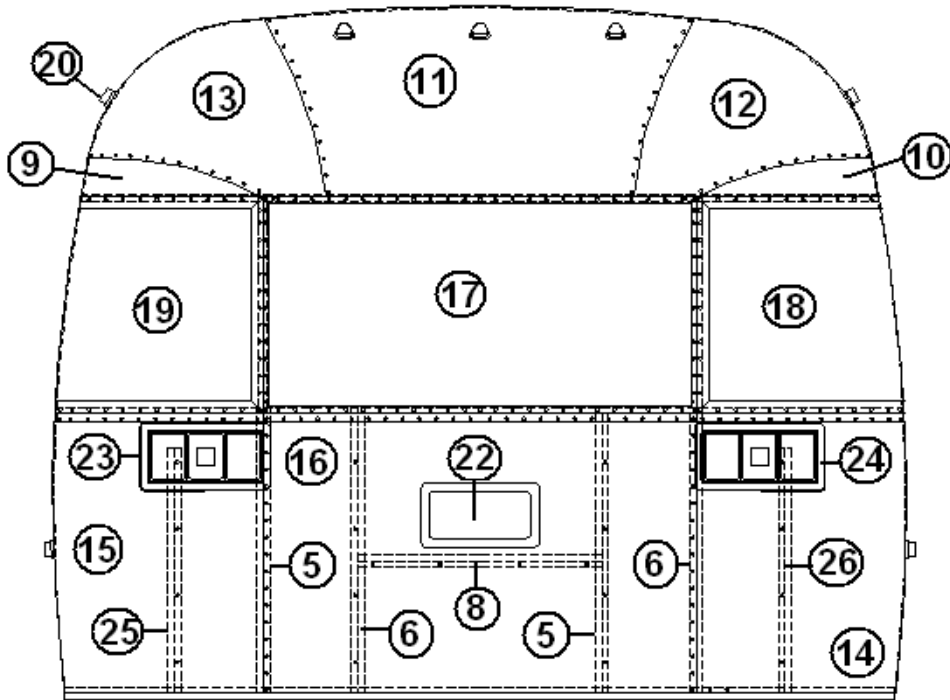

2012 CLASSIC TRAILER

EXTERIOR SHELL

Aft End, 27' Front Bed

See next page for P/N