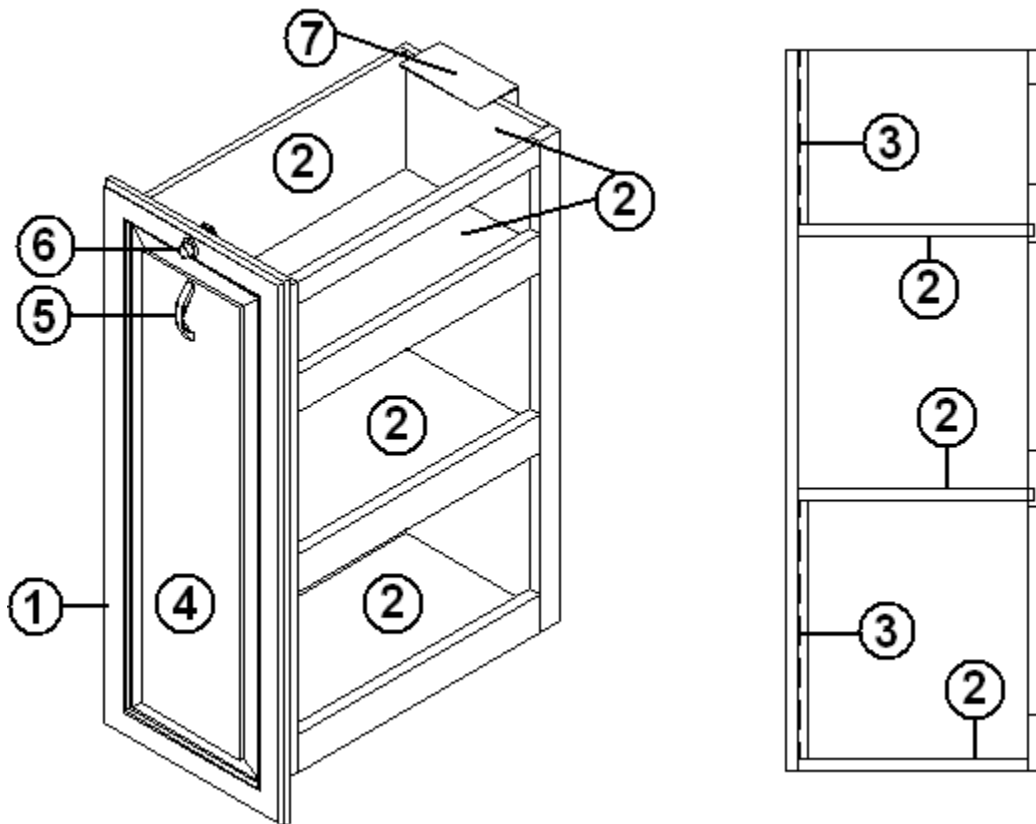

2012 CLASSIC TRAILER

FURNITURE, GALLEY

Pantry Cabinet Slide Out, 27' Front Bed

966977	Pantry, S/O assembly
1. 966736-003	Face frame, pantry S/O assembly
2. 801258-003	Paneling, 1/2" Hickory/Hickory
3. 114811	Aluminum angle .50" X .50"
4. 800597-993	Door, 15.25: X 35.50"
5. 382002	Pull, cabinet door, 3" center, orb
6. 381408	Lock, push button style, black
7. 104887	Positive stop, pantry
365268-03	Edgebanding-.024"X .63"