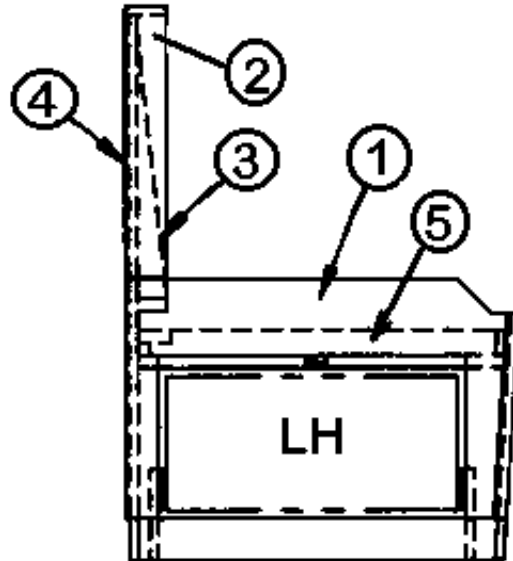

2012 CLASSIC TRAILER

FURNITURE, GALLEY

Dinette Seat, LH, 31', 30'

- 964953-04 Dinette Seat Assembly, LH, 30'
- 964953-05 Dinette Seat Assembly, LH, 31'
1. 964949-04 LH Dinette Seat Sub-Assembly, 31', 30'
2. 964528-02 Back sub-assembly, LH, 30'
2. 964528-05 Back sub-assembly, LH, 31'
3. 964449-01 Cushion Support, Dinette LH, 41.63"
4. 964529-01 Upholstered back, 17" wide, 31', 30 Ft.
5. 964334-01 Flex spring seat
- 800631-003 HANDRAIL, 23" LONG, HICKORY