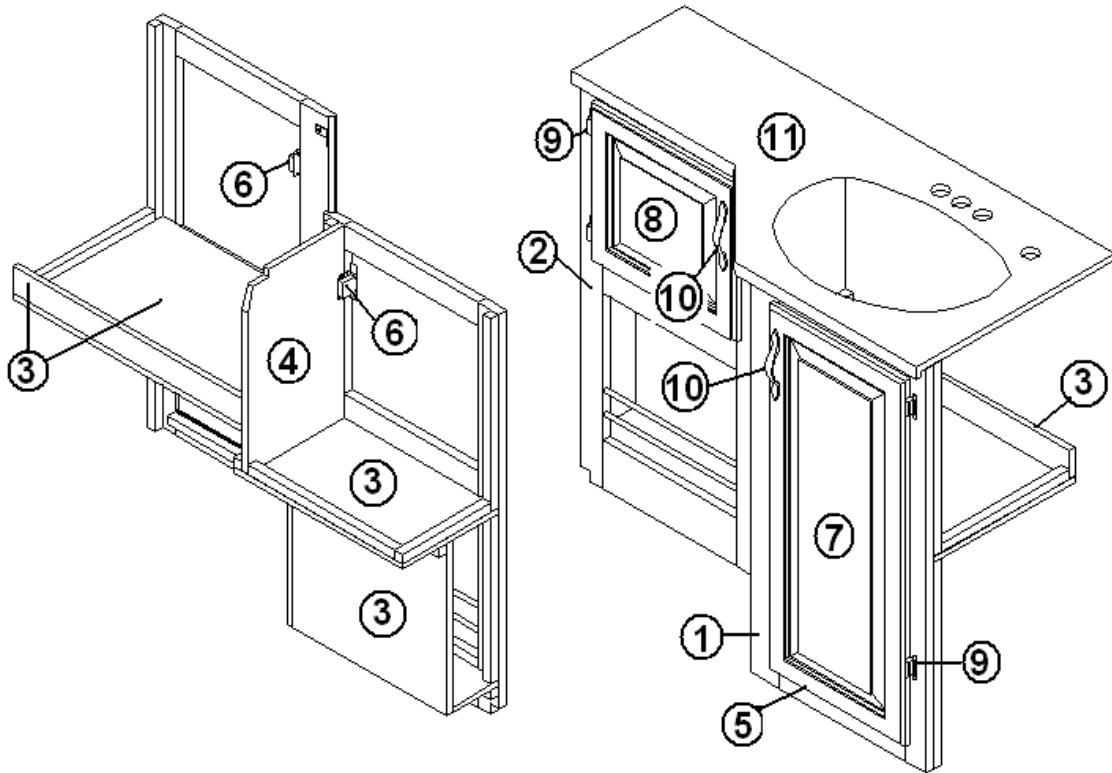

2012 CLASSIC TRAILER

FURNITURE, BATH

Lavatory, 27' Front Bed

1. 966708 Lavy assembly, 27'
1. 966706-003 Face frame, lavatory, aft
  2. 966707-003 Face frame, lavatory, forward
  3. 801259-003 Paneling, 1/2", Hickory/raw
  4. 801258-003 Paneling 1/2", Hickory / Hickory
  5. 380458 Hinge, piano, copper
  6. 381228-01 Catch, grabber door
  7. 800597-943 Door, raised panel, 13" X 30.25"
  8. 800597-903 Door, raised panel, 13.81" X 13.00"
  9. 381999 Hinge, orb
  10. 382002 Pull, cabinet door, 3" center, orb
  11. 602114 Top, lavy
- 195329-202 Hemisphere, clear bump-on 190 M