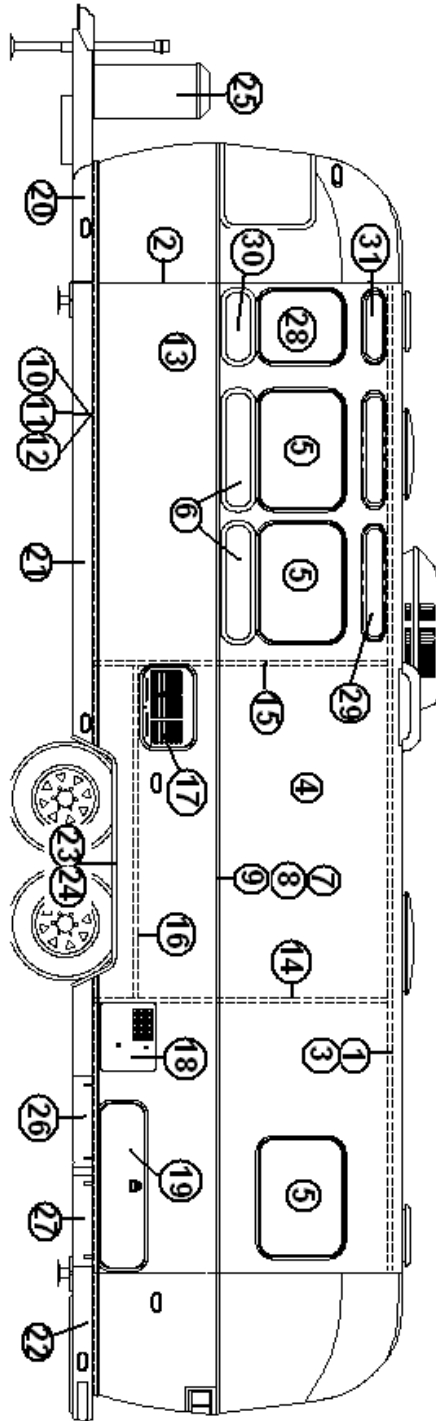

2012 CLASSIC TRAILER

EXTERIOR SHELL

Wall. Roadside, 31' W/Dinette

See next page for P/N