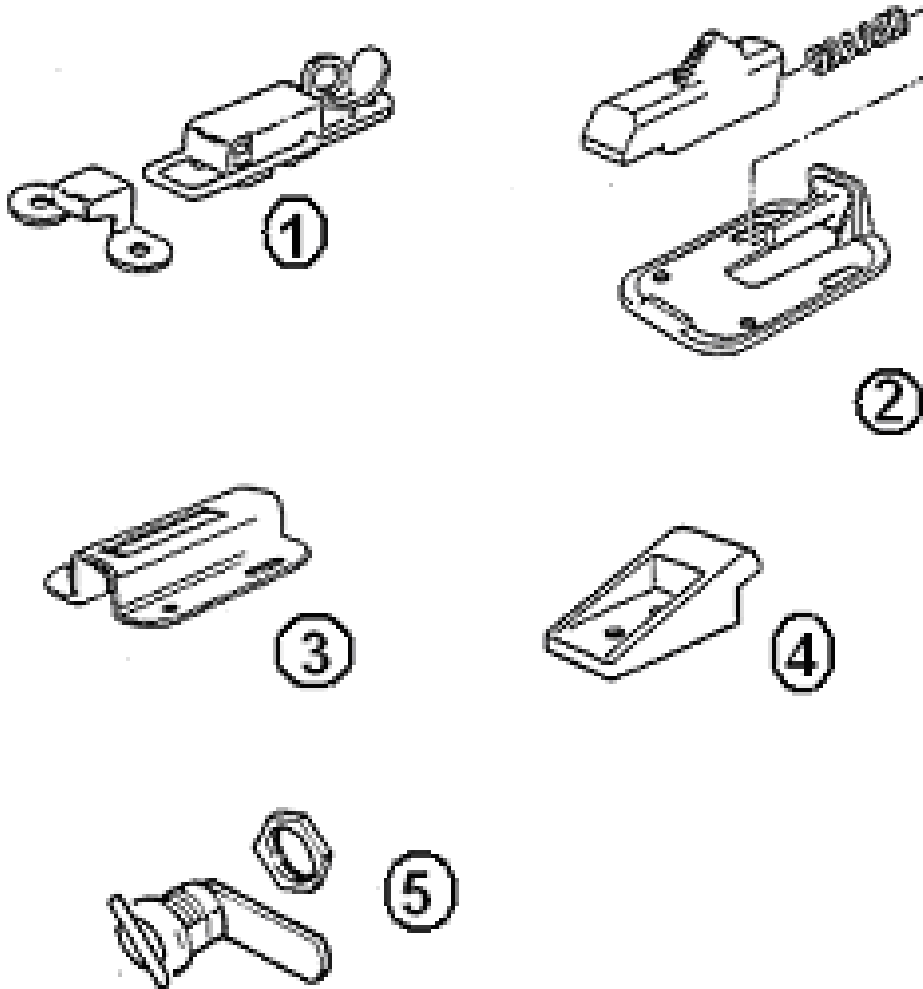

2012 CLASSIC TRAILER

HARDWARE

Exterior Latches/Locks/Handles

1. 340023-01	Pad lockable catch
1. 380291	Main door holdback, (use w/housing #380290)
2. 380290	Latch housing, main door holdback
3. 201056	Catch, main door holdback
4. 381430	Twist lock, straight cam