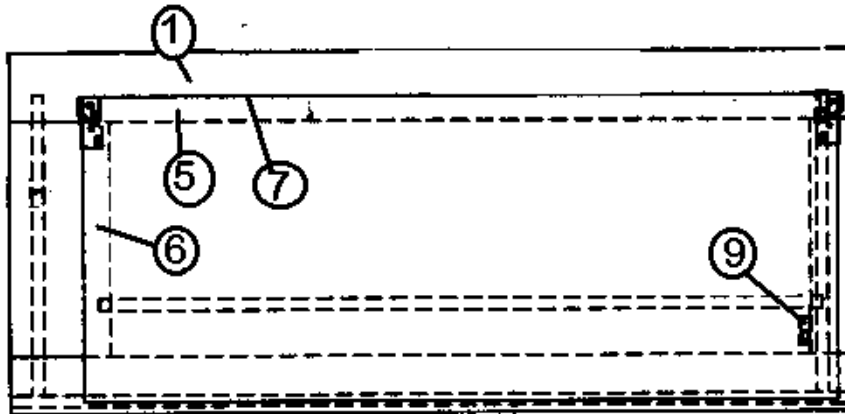

2012 CLASSIC TRAILER

FURNITURE, BATH

Medicine Cabinet, Upper, 30'

963753-03	Medicine cabinet assembly, upper
1. 962170-013	Face frame, medicine cabinet upper, Hickory
2. 801258-003	Panel 1/2" G2S, Hickory
3. 382159	HINGE, PIVOT, NICKEL
4. 372203-04	Mirror, polished edges - 36.00" X 14.00"
5. 801258-003	Panel 1/2" G2S, Hickory
6. 380024	Support, friction, LH
7. 365268-04	Edgebanding 5/8"
8. 385940-02	Mirror pull, chrome
9. 382126	LID STAY, CHROME
380203-01	Piano hinge