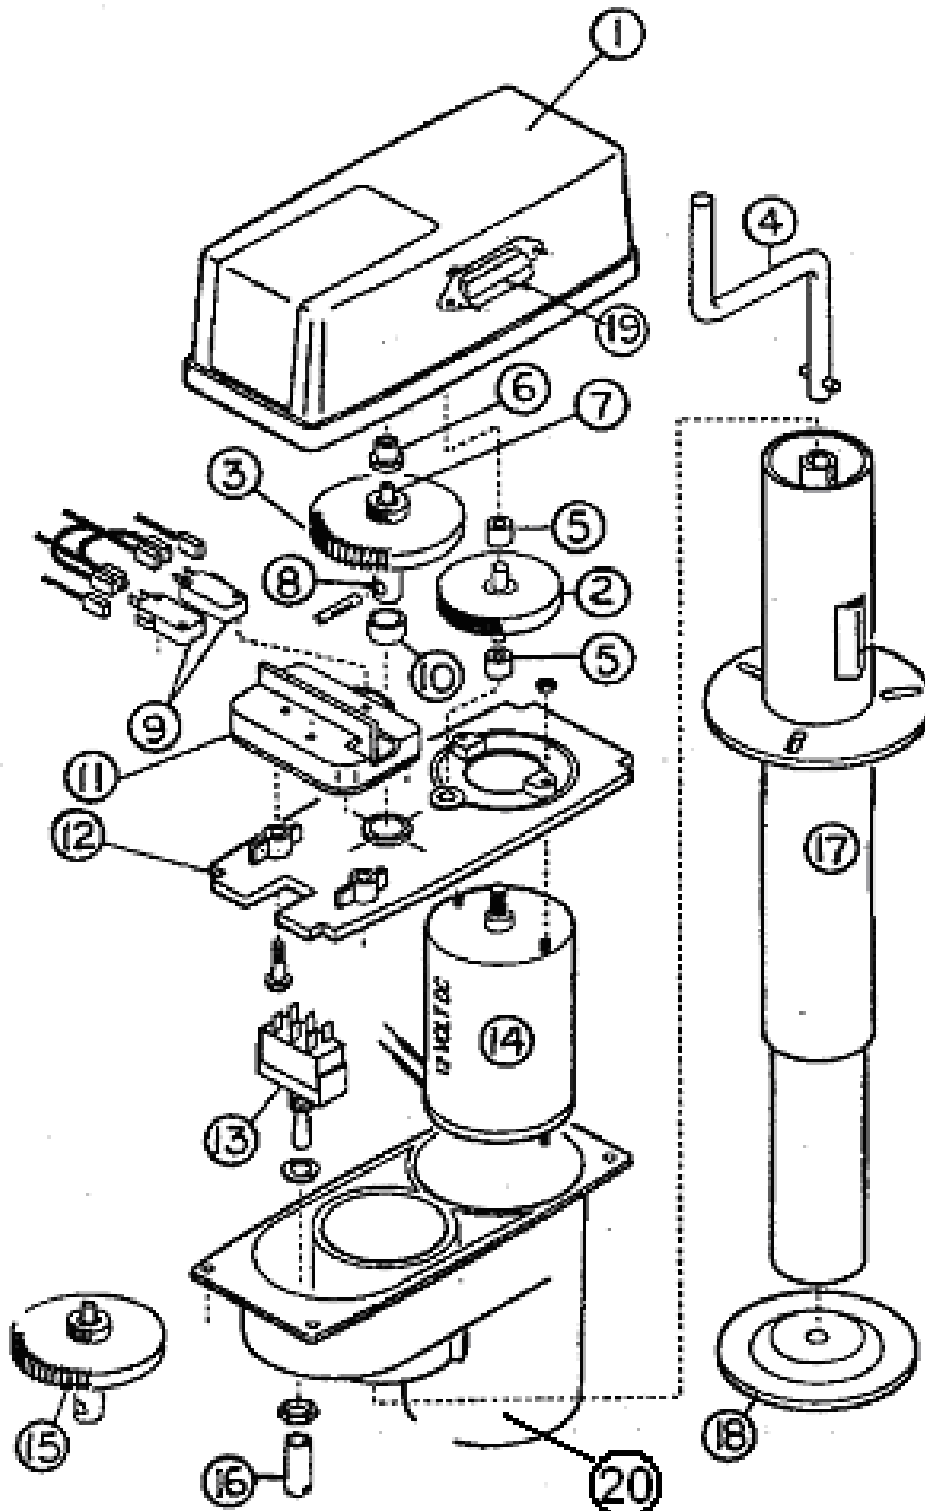

2012 CLASSIC TRAILER

CHASSIS

Power Hitch Jack

See next page for P/N