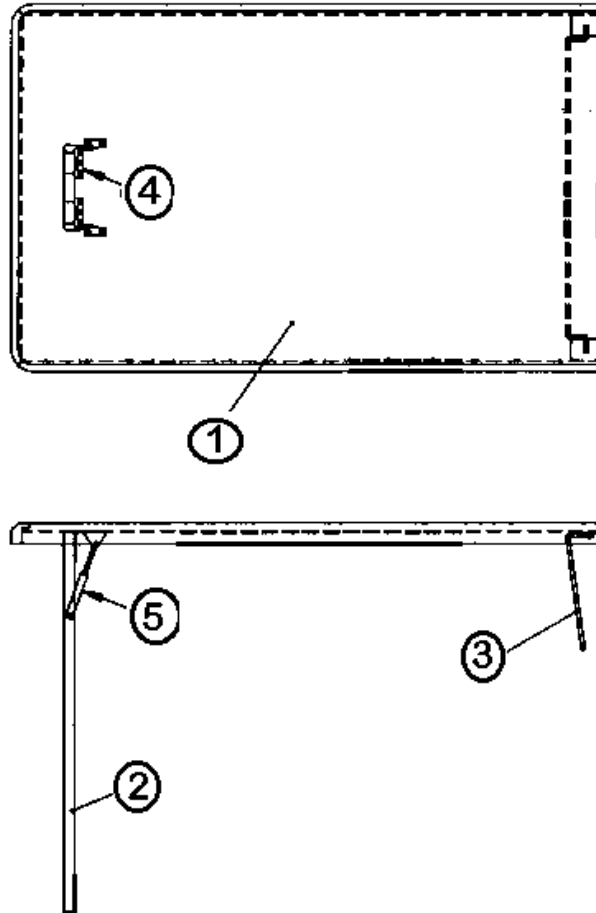

## FURNITURE, GALLEY

Dinette table, 26", 31, 30'

- |    |            |   |
|----|------------|---|
|    | 963794     | Dinette table assembly, Nomar, 26"        |
| 1. | 963674-003 | Top, dinette, resistovar, 26 X 42 Hickory |
| 2. | 962177-033 | Leg, hardwood, 30.50", Hickory            |
| 3. | 380284-02  | Table hinge bracket                       |
| 4. | 380210     | Hinge, plain steel                        |
| 5. | 381147     | Door support, spring loaded               |