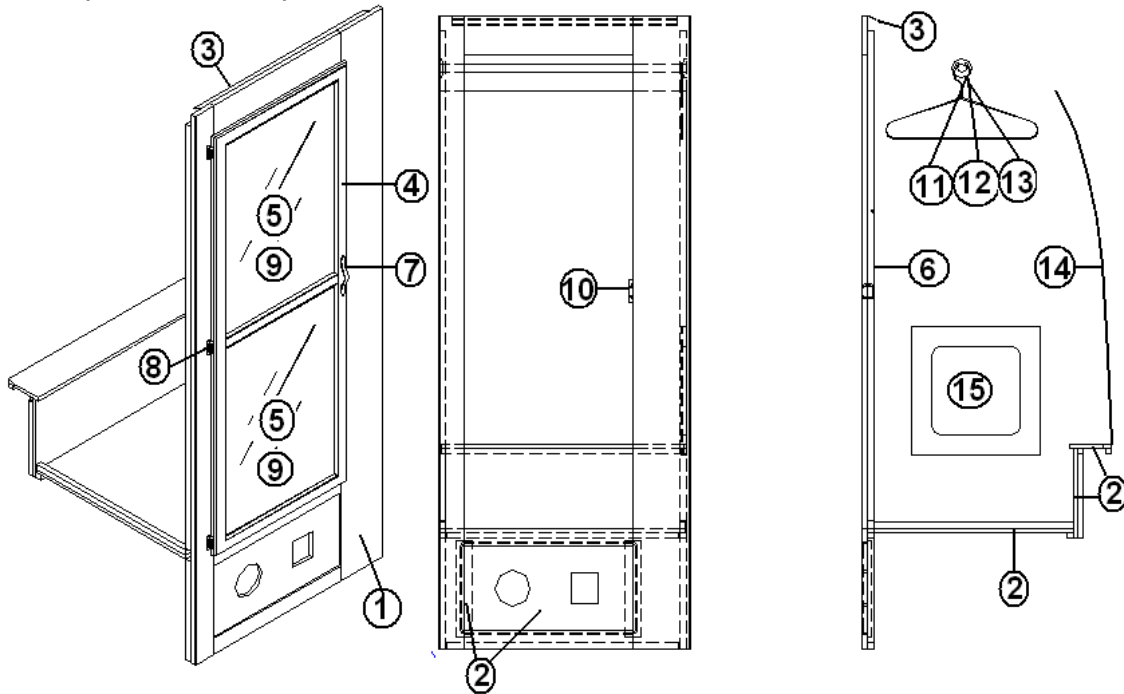

2012 CLASSIC TRAILER

FURNITURE, BATH

Wardrobe, Roadside, 27' Front Bed

966722	Wardrobe assembly, RS
1. 966721-003	Face frame, RS wardrobe
2. 801259-003	Paneling, 1/2", Hickory/raw
3. 104821	Support, roof locker, 74"
4. 800557-103	Door frame, 22.00" X 60.00"
5. 371262-04	Mirror, safety- 19.12 X 28.12
6. 801260-003	Paneling 5/32", G1S, Hickory /raw
7. 382002	Pull, cabinet door, 3"center, orb
8. 381999	Hinge, orb
9. 381754	Mirror clip
10. 381228-01	Catch, grabber door
11. 500956	Light, wardrobe, #PD210-111 brown w/ switch
12. 380045	Tubing 3/4"
13. 380046	Flange, chrome
14. 200975-04	Conduit, flexible black plastic
15. 966723	Closeout assembly
365250-003	Edgebanding, 5/8", Hickory
701538-01	Carpet - Econolier w/ PSA back
382003	Knob, 1.38", orb