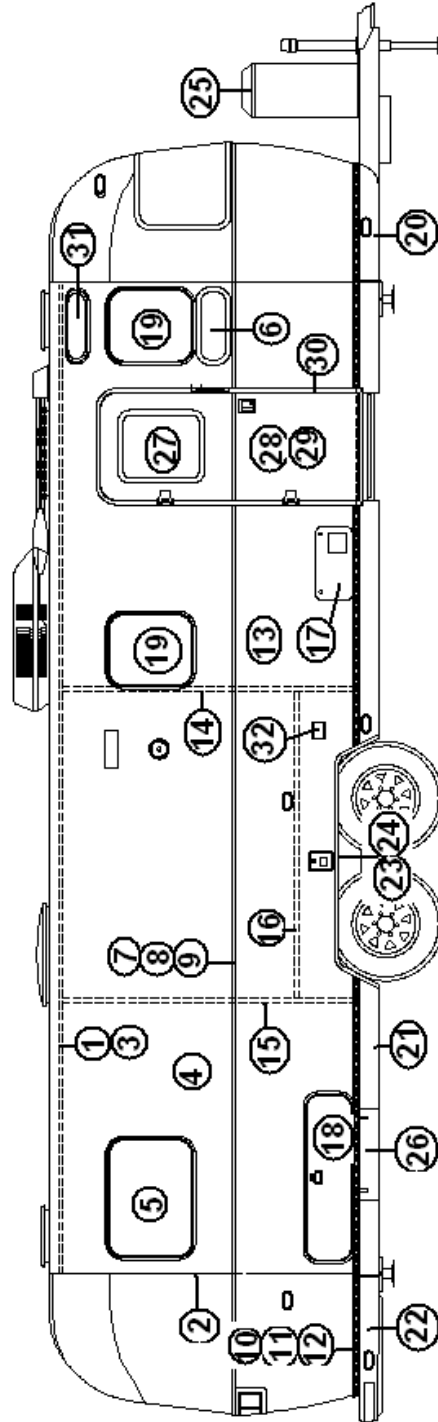

2012 CLASSIC TRAILER

EXTERIOR SHELL

Wall, Curbside, 31' W/Dinette

See next page for P/N