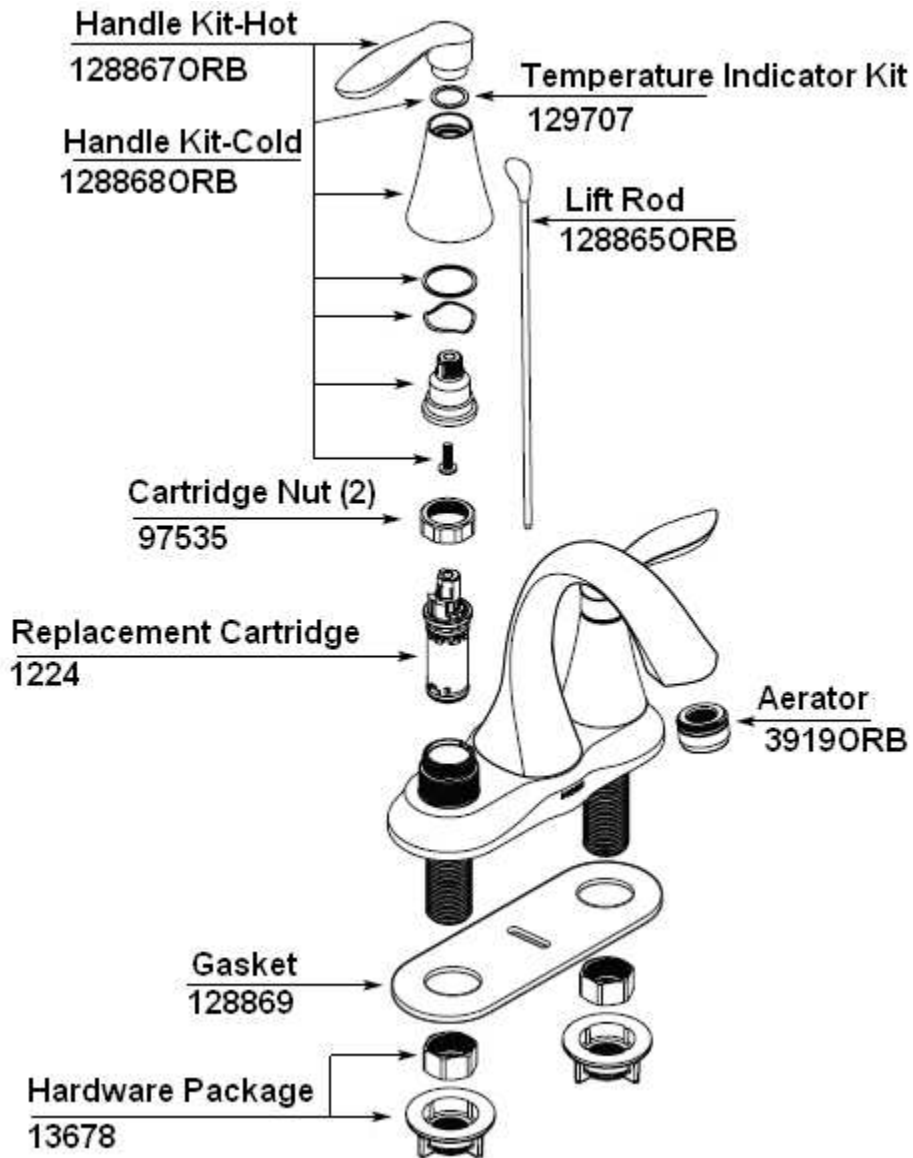

2012 CLASSIC TRAILER

PLUMBING, FAUCETS

Faucet/Soap Dispenser, Lavatory, Moen
Model 6410 ORB
Moen Parts & Warranty
1-800 BUY MOEN

602226
602227

Lavatory faucet, Moen
Liquid soap and lotion dispenser