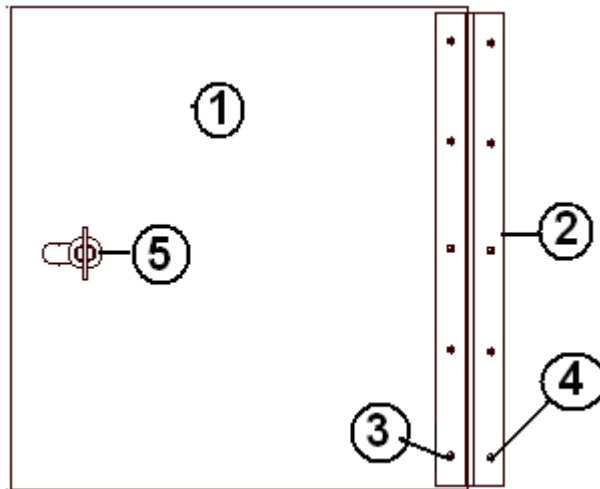

2012 CLASSIC TRAILER

CHASSIS

Tool Box Lid

1. 410551	Lid, battery box
2. 380203-01	Hinge
3. 330127-08	Rivet 1/8" (Mill) AD48ABS
4. 325035	Chicago rivets
5. 381430	Lock, twist straight cam

Hose carrier

601544-02	EZ hose carrier, black 45"
104704-01	Shim, 3" X 3"

Tire Carrier

450414	"A" frame tire carrier

Spare Tire Bracket

994073	Bracket for spare tire

Floor Fasteners

345181	Screw- 1/4-14 X 2" self tapping
345370-01	Bolt 3/8-16 hex head - 3.50"
300023-02	Washer, hold down - hole offset
100986	Floor extrusion