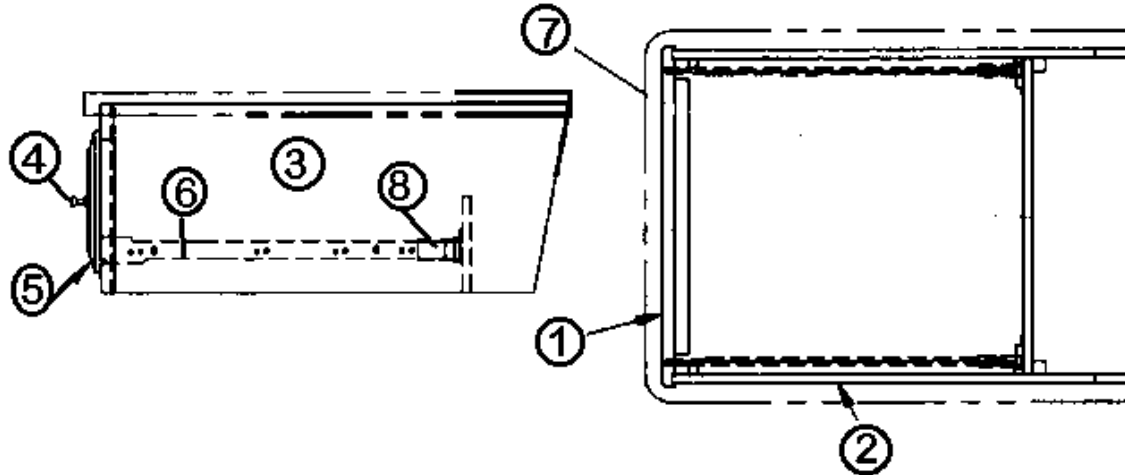

2012 CLASSIC TRAILER

FURNITURE, BEDROOM

Nightstand, Center, All Twin Bed Units

965209-04	Center Nightstand Assembly
1. 965210-003	Face frame, Hickory
2. 801258-003	Panel, 1/2' G2S, Hickory
3. 964907-13	Drawer box, 15.00 X 18.00 X 6.00
4. 382002	Cabinet door pull, Orb, 3" center
5. 800599-463	Drawer face, 8.00 X 17.25", Hickory
6. 381526-04	Drawer slide - 950 RV 18"
7. 601904-01	Top, nightstand, Sandstone
8. 381526-06	Adjustable rear bracket
381415	Slide, drawer, Delta, travel lock