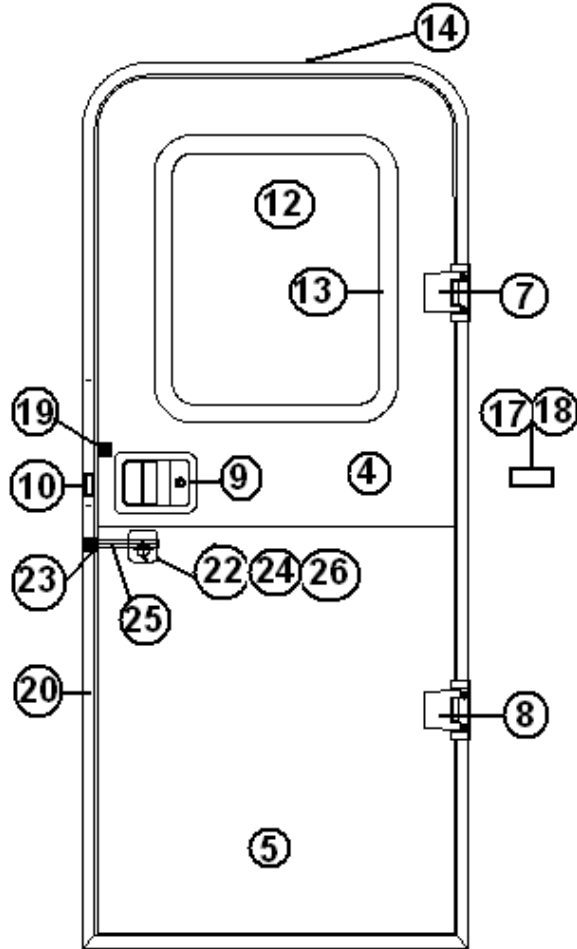

2012 CLASSIC TRAILER

DOORS, EXTERIOR

Main Door, RH Hinge

See next page for P/N