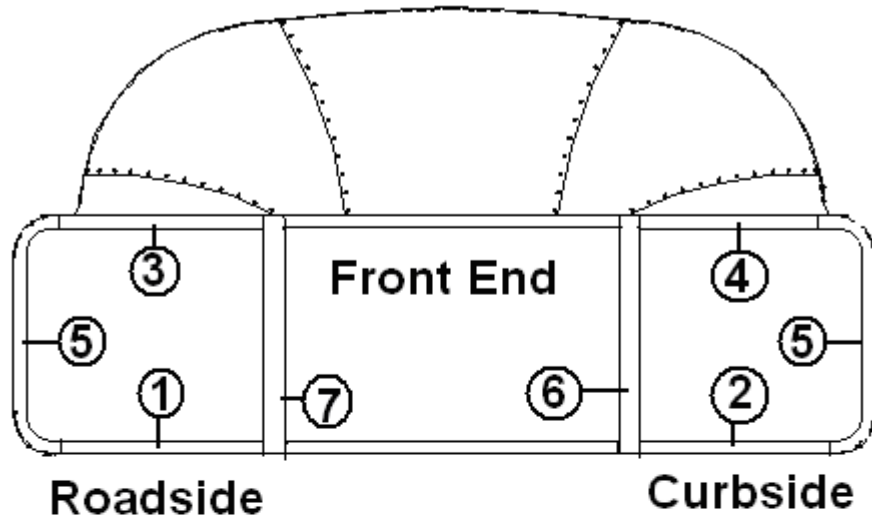

2012 CLASSIC TRAILER

DOORS/WINDOWS/AWNINGS

Panoramic Window Trim

1. 201579-01	Trim ring, lower white
2. 201580-01	Trim ring, lower white
3. 201581-03	Trim ring, upper white
4. 201581-04	Trim ring, upper white
5. 201578-01	End cap, trim ring, white
6. 110900-01	Trim, formed, white, RH
7. 110900-02	Trim, formed, white, LH
203225	Trim-lok, white .75"