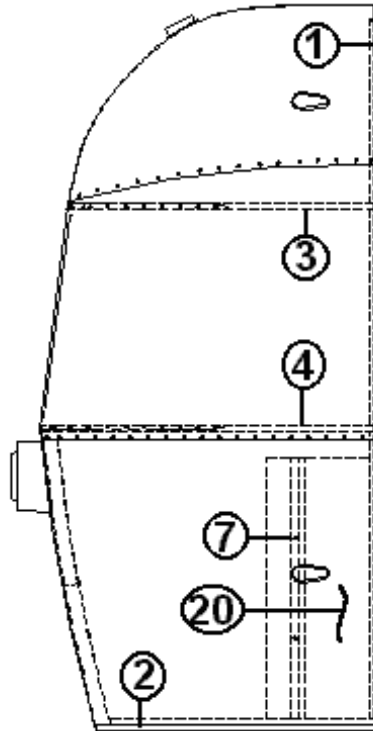

2012 CLASSIC TRAILER

EXTERIOR SHELL

Aft End, 31', 30'

See next page for P/N