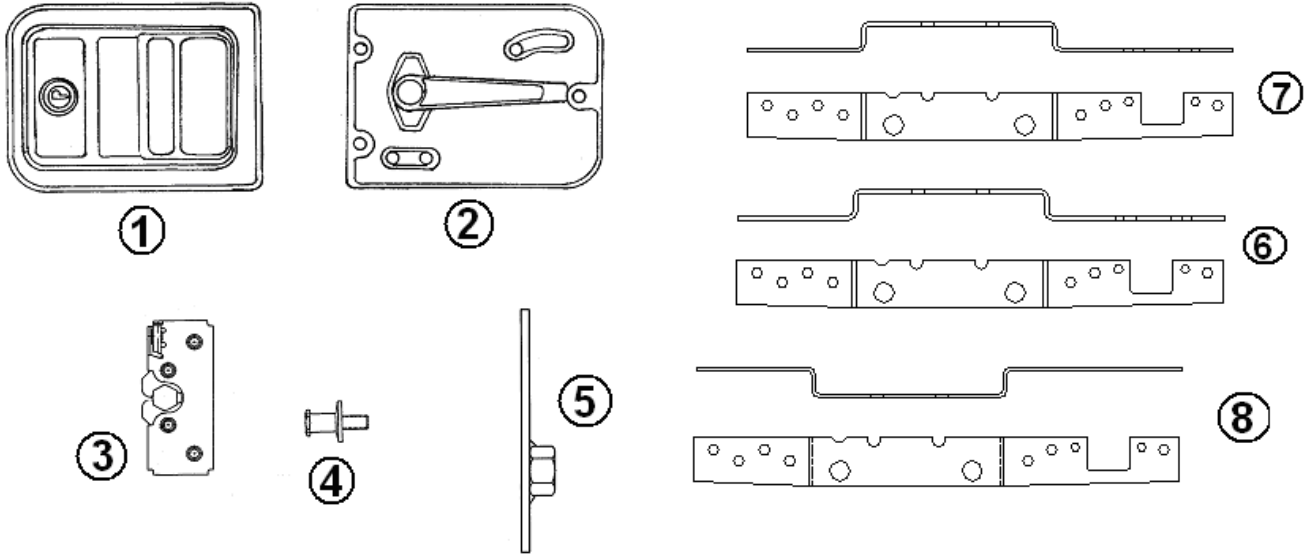

2012 CLASSIC TRAILER

HARDWARE

Main Door Latch/Lock

1. 381547-01	Main door lock, outside housing
2. 381547-07	Main door lock, inside plate
3. 381547-03	Double rotary latch, main door
4. 381547-04	Striker bolt w/washer, main door lock
5. 381550	Plate, striker bolt mounting
6. 382067	Outer reinforcement plate, RH/LH hinged door
7. 382066	Inner reinforcement plate, LH hinged door
8. 382068	Inner reinforcement plate, RH hinged door
381547-08	Screw package, main door lock
385595	Pocket strike, #10-10-810