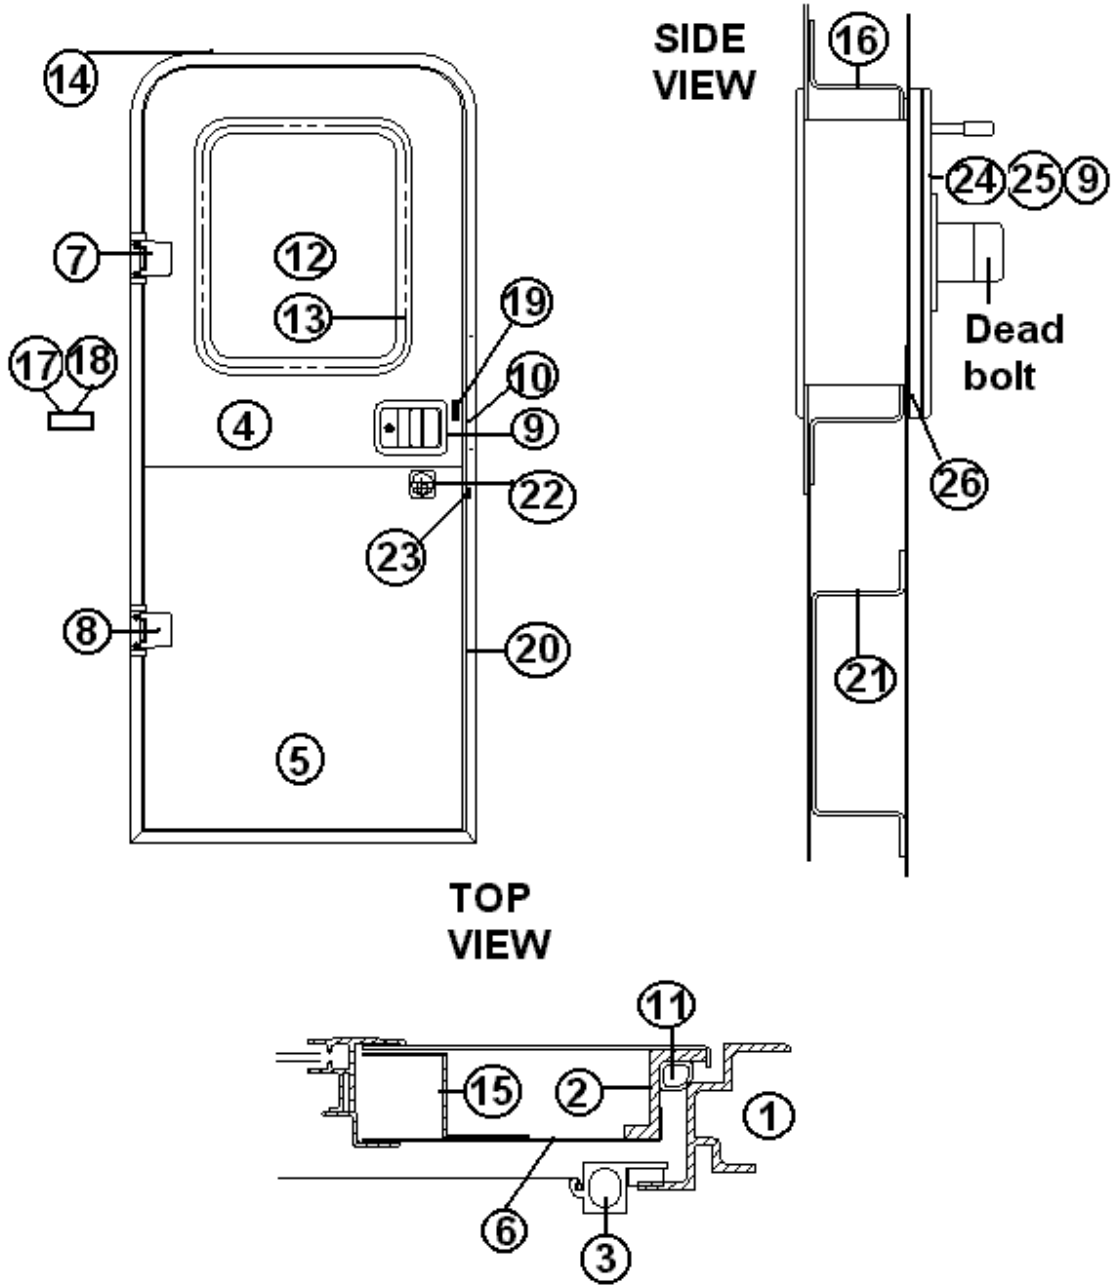

2012 CLASSIC TRAILER

DOORS/WINDOWS/AWNING

Main Door, LH Hinge

See next page for P/N