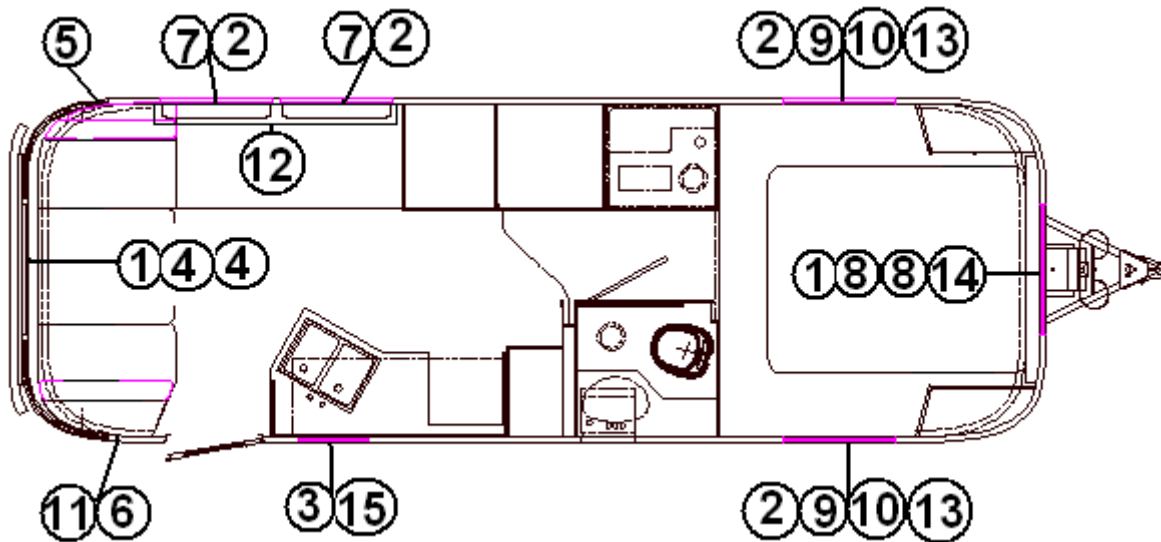

2012 CLASSIC TRAILER

DRAPES/BLINDS/VALANCES

Drapes/Valances/Shades, 27' "W" Double Bed

1.	703272-16	Shade, pleated, Day/Nite 47.5" X 25"
2.	703272-08	Shade, pleated, 28.875" X 33" Day/Nite
3.	703191-04	Blind, mini metal 21" X 23"
4.	998148-04	Drapery panel, 16 pleat X 26.25"L
5.	998148-05	Drapery panel, 5 pleat X 34"L
6.	998148-06	Drapery panel, 6 pleat X 34"L
7.	998148-07	Drapery panel, 12 pleat X 34"L
8.	998148-08	Drapery panel, 9 pleat X 27.5"L
9.	998148-12	Drapery panel, 8 pleat, 35.50"L
10.	998148-13	Drapery panel, 6 pleat, 35.50"L
11.	966138-10	Valance, lounge, 21"
12.	966138-11	Valance, lounge, 90"
13.	966130-01	Valance, 52", bedroom
14.	966128-01	Valance, 66", bed
15.	966794-01	Valance, galley, 24"
	998148-17	Drapery panel, 4 pleat, 34"L