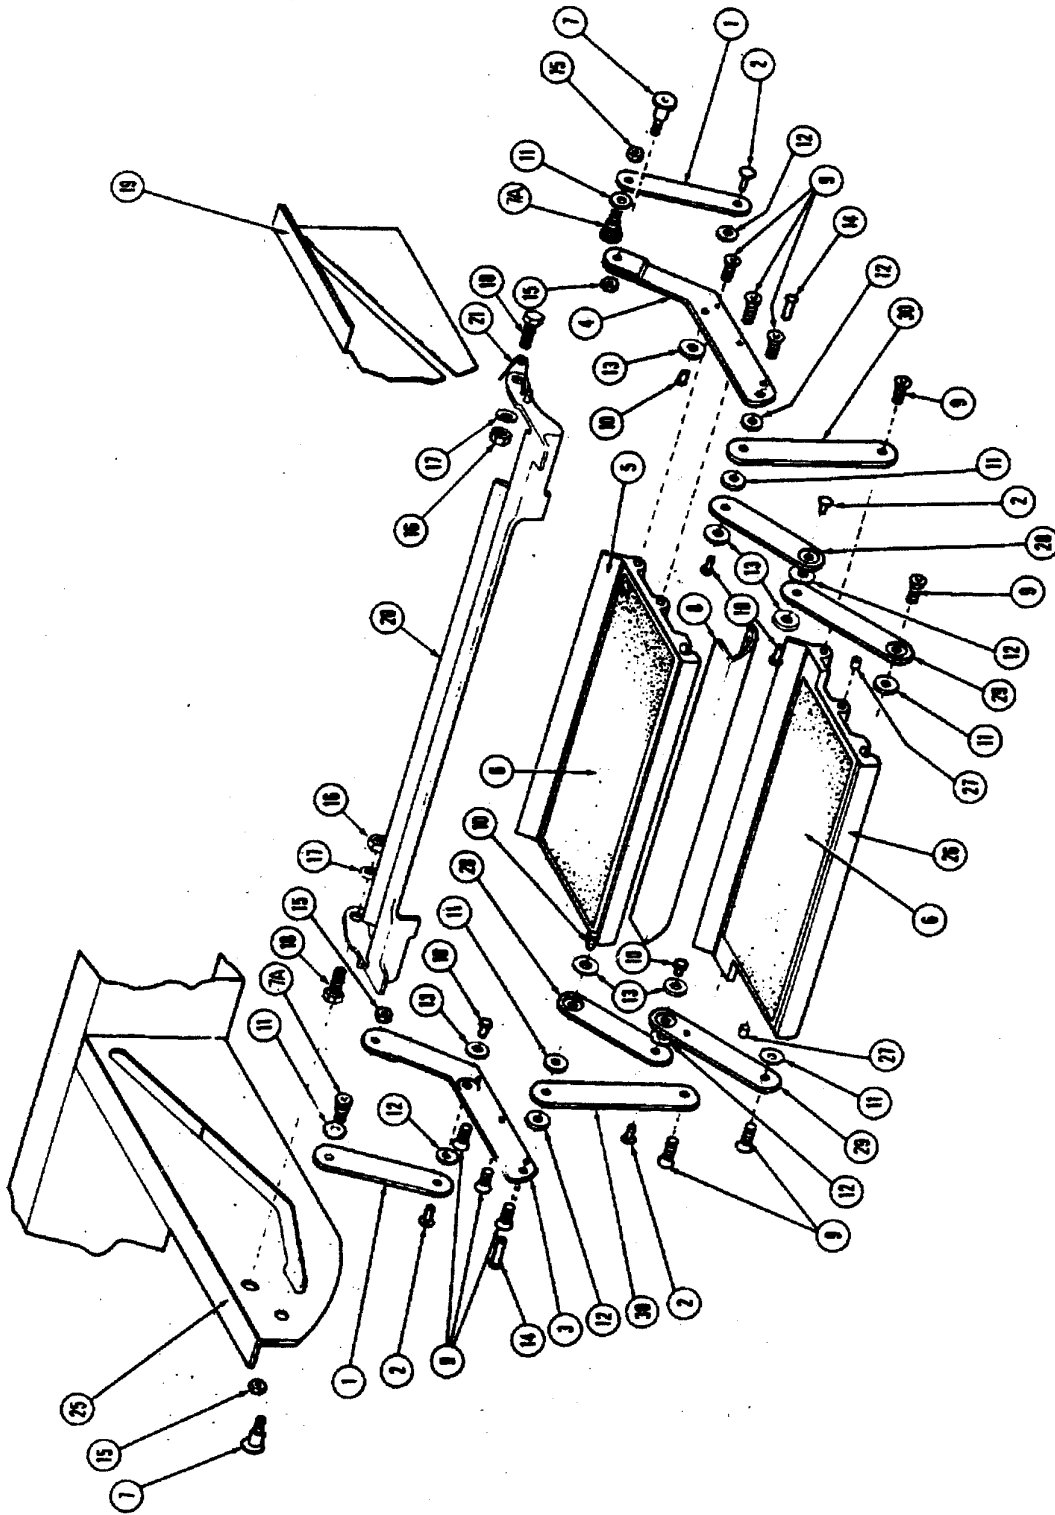

2012 CLASSIC TRAILER

CHASSIS

Step

See next page for P/N