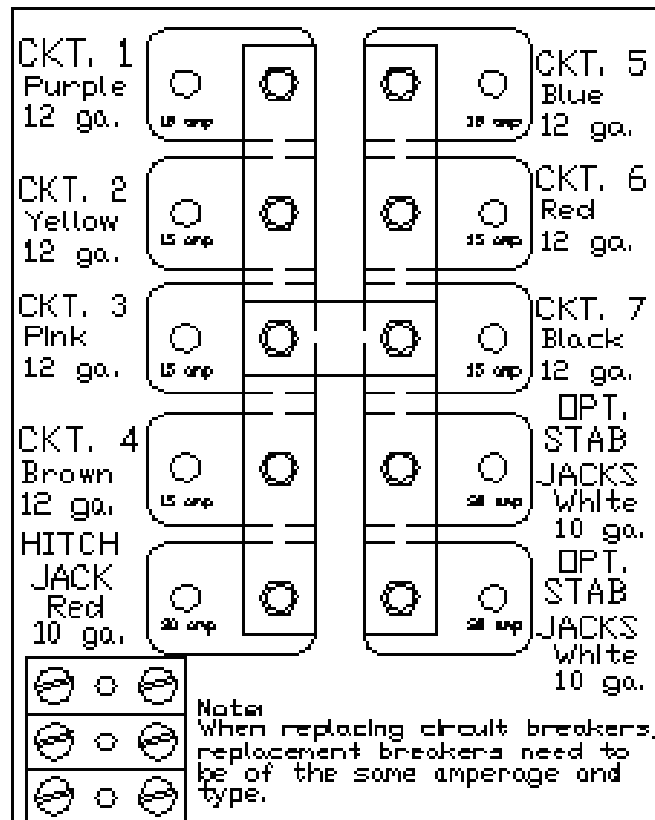

2012 CLASSIC TRAILER

ELECTRICAL, 110 VOLT

Converter/Manual Kill Breaker Panel, All Units except 27' Front Bed

- 512353 Breaker panel, w/ 15 amp 12 volt breakers
- 511426 Converter, electronic, 55 amp
- 511023 Tester, circuit analyzer (loose item)
- 511287 Receptacle, single, 15A
- 510947-20 Breaker, 12V DC, type II, 20A
- 510743 GROUND BAR, 3-1/2" LONG

512353