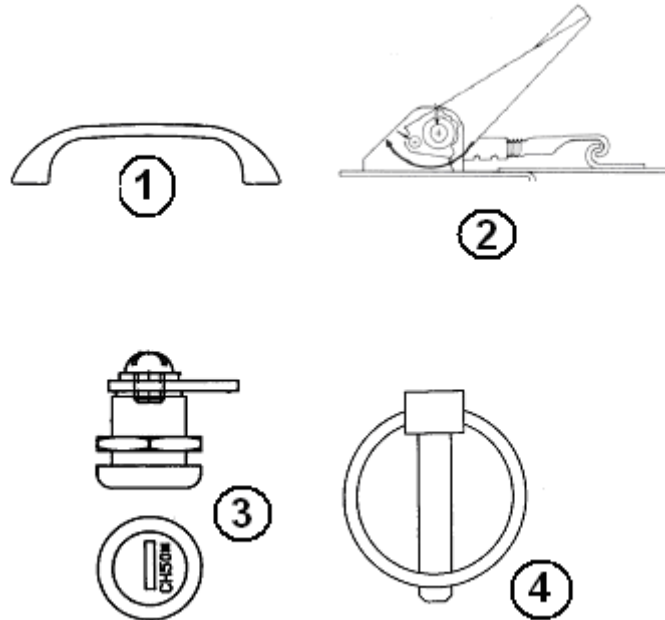

2012 CLASSIC TRAILER

HARDWARE

Exterior Latches/Locks/Handles

1. 380004	Handle, screen door
2. 382091-01	Tension latch, stainless steel
2. 382091-02	Strike, tension latch, stainless steel
3. 381397	Key cylinder w/cam
4. 310028	Lynch pin roll out storage tray