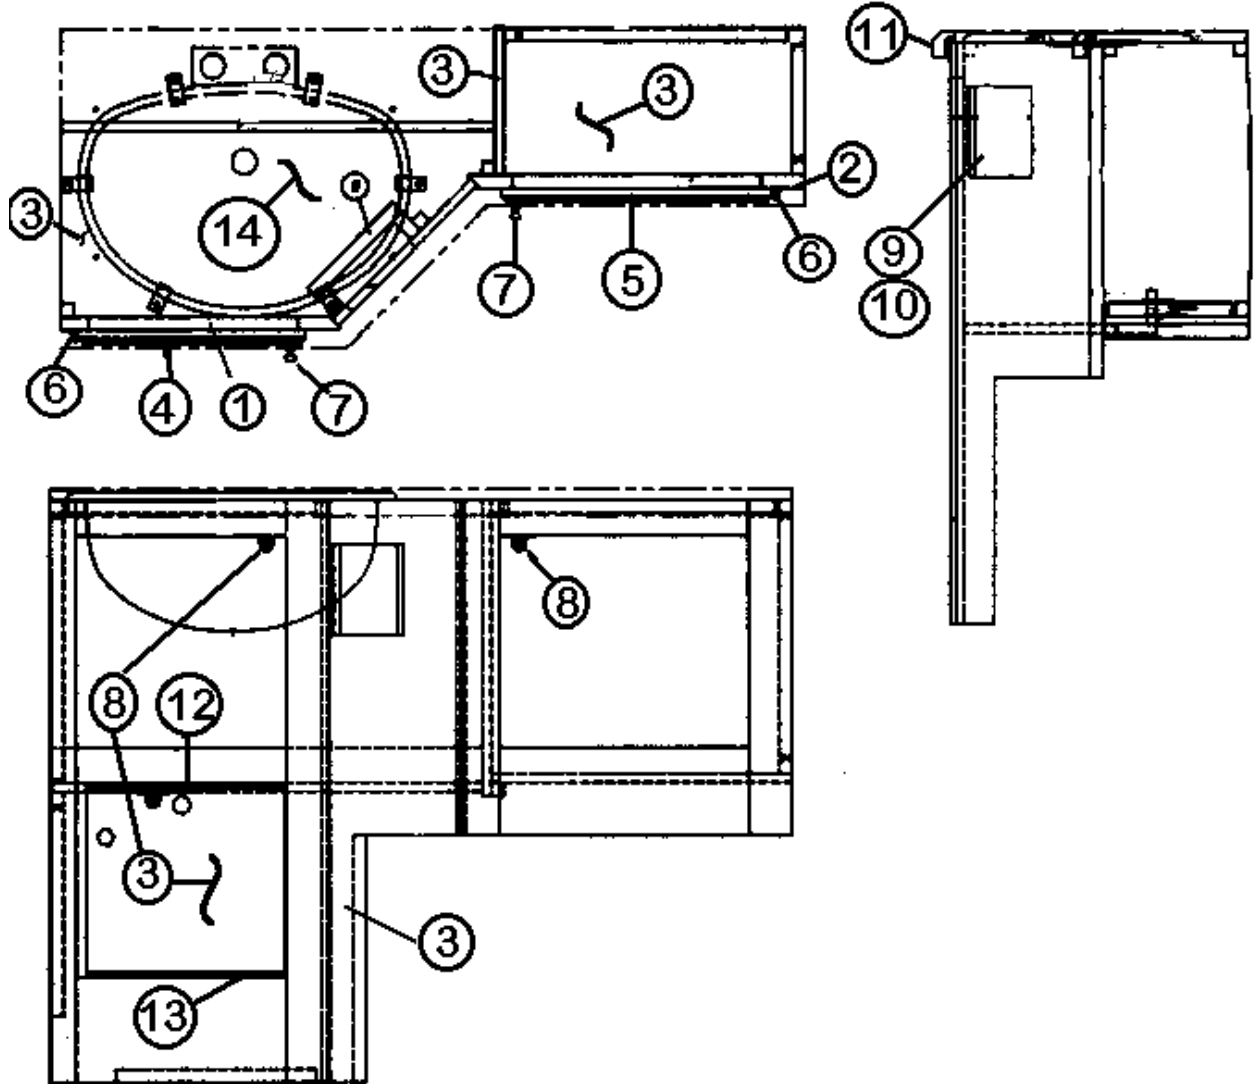

2012 CLASSIC TRAILER

FURNITURE, BATH

Lavatory Cabinet, 30'

See next page for P/N