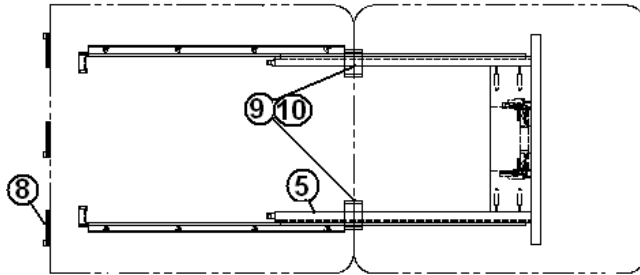

2012 CLASSIC TRAILER

FURNITURE, LOUNGE

Table, Lift Up, 30',

960420-06	Table, lift up, 24", Hickory
1. 962878-023	Leaf, table, lower, Hickory
2. 962879-023	Leaf, table, upper, Hickory
3. 962177-033	Leg, hardwood 30.50", Hickory
4. 960419-013	Facer board, lift up table, Hickory
5. 381306	Slides, table, lift up, RH & LH #20
6. 381147	Door support, spring loaded
7. 380210	Hinge, pivot, zinc plated
8. 201155	Sliding guide, plastic - table
9. 380040	Hinge, Soss, invisible, LH/RH
10. 345319-08	Screw, particle board, #8 X 1.00"
11. 380037	Retainer, spring lock
12. 380038	Eyelet, lock GS 5 10 brass
13. 381074	Catch, bulldog #65S (copper)
380203-01	Piano hinge 1/8"
101253	Credenza hinge, moveable
381228-01	CATCH GRABBER DOOR