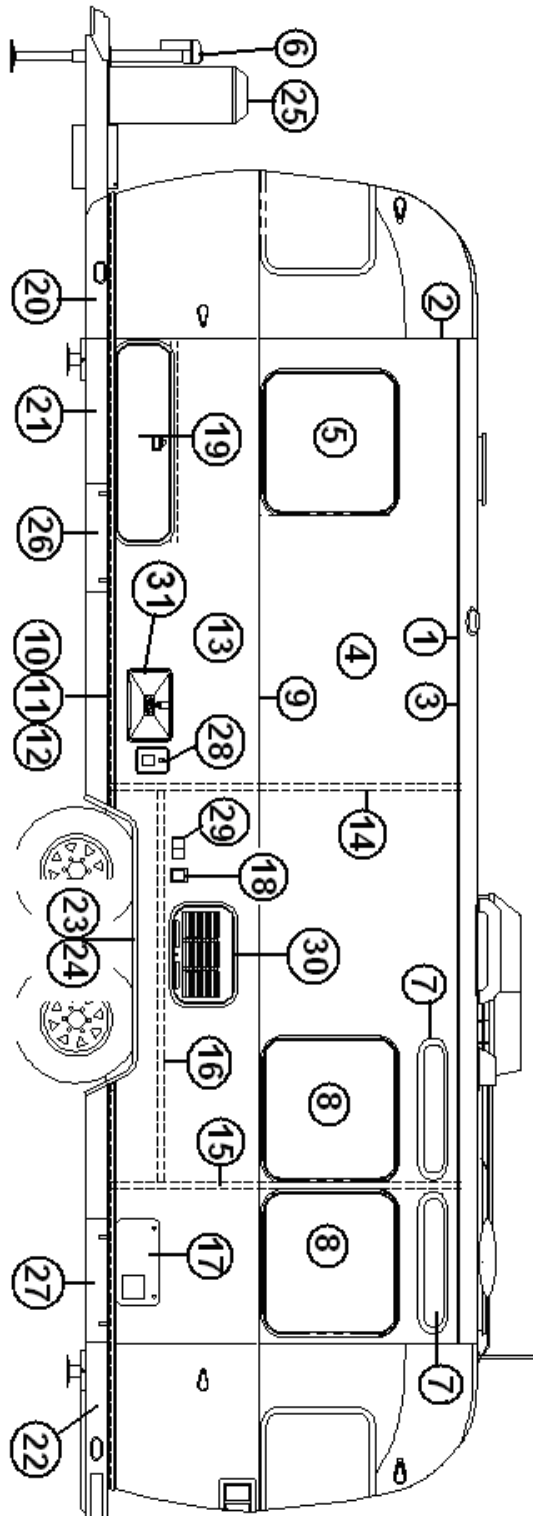

2012 CLASSIC TRAILER

EXTERIOR SHELL

Wall, Roadside, 27' Front Bed

See next page for P/N