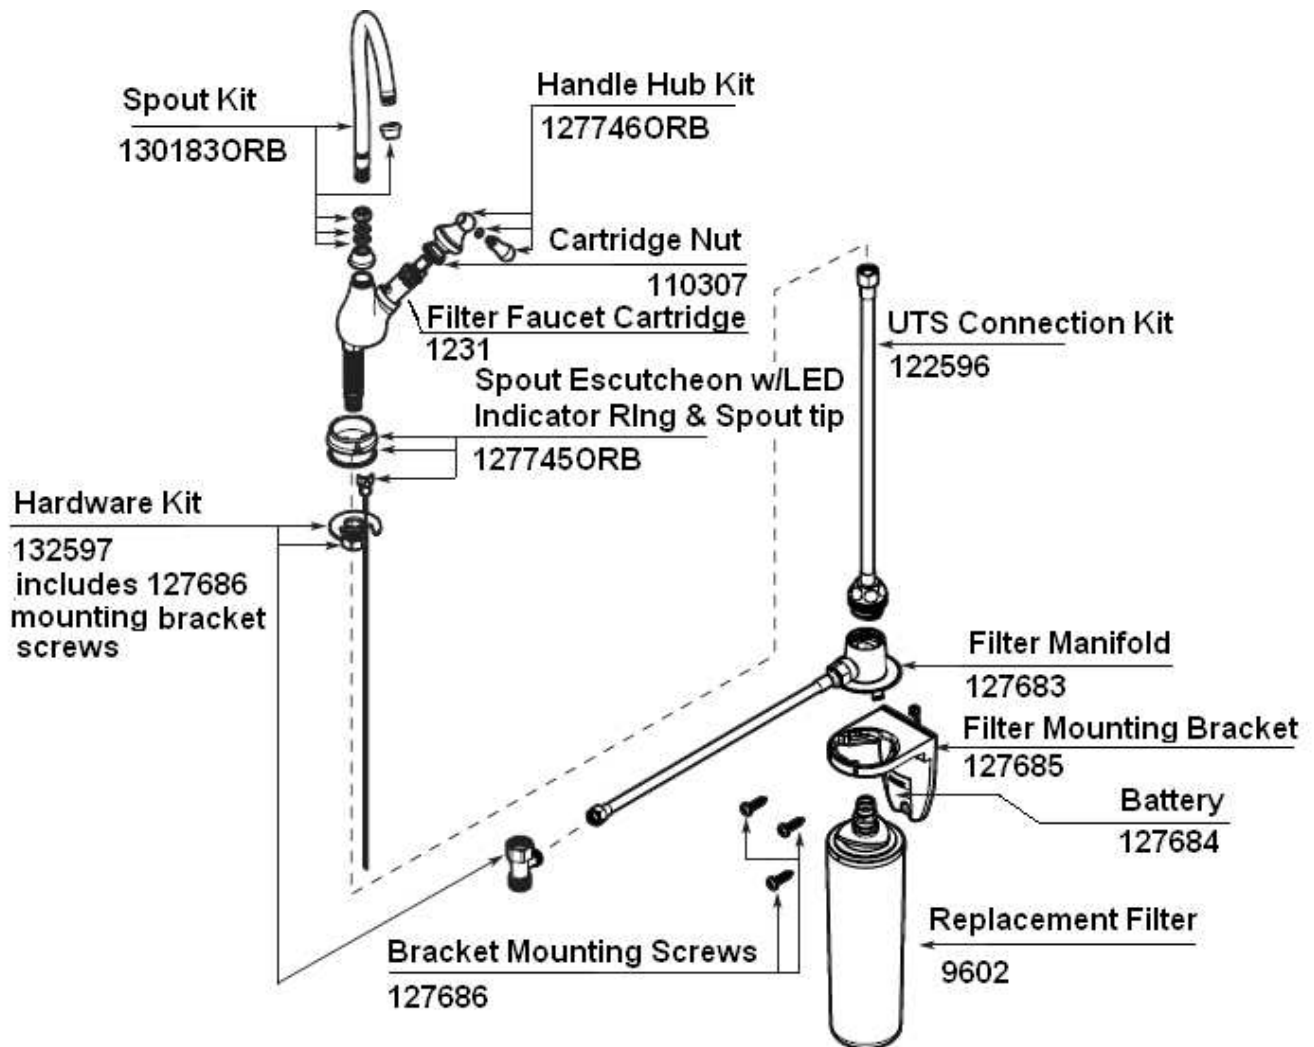

2012 CLASSIC TRAILER

PLUMBING, FAUCETS

Faucet, Drinking, Galley, Moen
Model 77200ORB
Moen Parts & Warranty
1-800 BUY MOEN

602225 Drinking faucet w/water filter, Moen
602137 VALVE-SHUT OFF, WATER PURIFIER