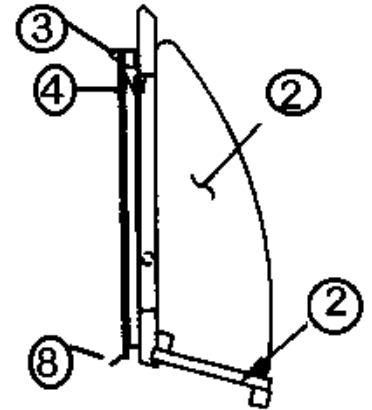

2012 CLASSIC TRAILER

FURNITURE, BATH

Medicine Cabinet, Upper, 30'

963753-03	Medicine cabinet assembly, upper
1. 962170-013	Face frame, medicine cabinet upper, Hickory
2. 801258-003	Panel 1/2" G2S, Hickory
3. 382159	HINGE, PIVOT, NICKEL
4. 372203-04	Mirror, polished edges - 36.00" X 14.00"
5. 801258-003	Panel 1/2" G2S, Hickory
6. 380024	Support, friction, LH
7. 365268-04	Edgebanding 5/8"
8. 385940-02	Mirror pull, chrome
9. 382126	LID STAY, CHROME
380203-01	Piano hinge