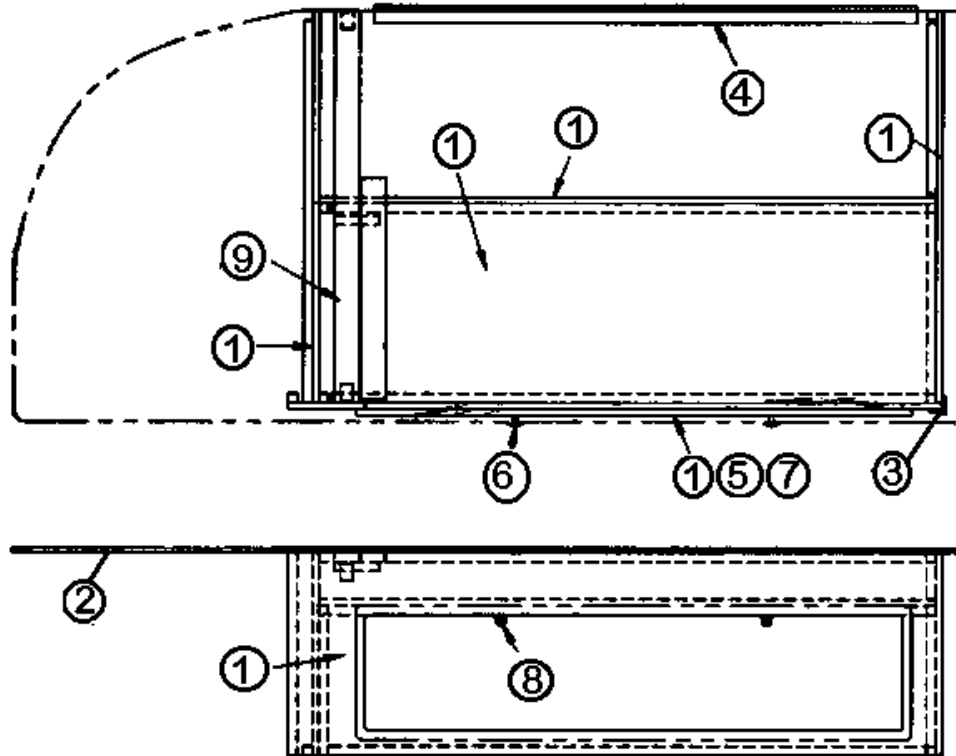

2012 CLASSIC TRAILER

FURNITURE, BEDROOM

Bed, Twin, CS, 31', 30'

962227-12	Twin Bed, CS
1. 801260-003	Panel, 1/2" G1S, Hickory
2. 800507-03	Luan, 3/8"
3. 800575-013	Molding, corner, Hickory
4. 380203-01	Piano hinge, 1/8" pin clr.
5. 381999	Hinge, Orb
6. 382002	Cabinet door pull, Orb, 3" center
7. 365250-003	Edgebanding, 5/8", Hickory
8. 381228-01	Catch, grabber door
9. 114813	Alum. angle 1.00 X 1.50
998101-01	Bed - end, C.B. twin, fabric covered
115209-02	Diamond plate, 30" x 74"