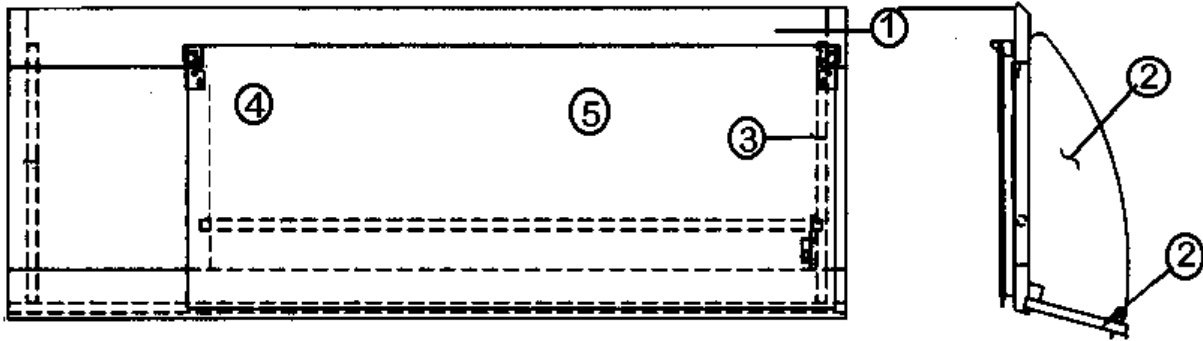

2012 CLASSIC TRAILER

FURNITURE, BATH

Medicine Cabinet Upper, 31'

964301-04	Upper Medicine Cabinet, 31'
1. 964299-013	Face frame, upper, Hickory
2. 801258-003	Panel, 1/2" G2S, Hickory
3. 382126	LID STAY, CHROME
4. 385935-01	Hinge, pivot, zinc plated
5. 372203-04	Mirror, polished edges - 36.00" X 14.00"
380024	Support, friction - LH