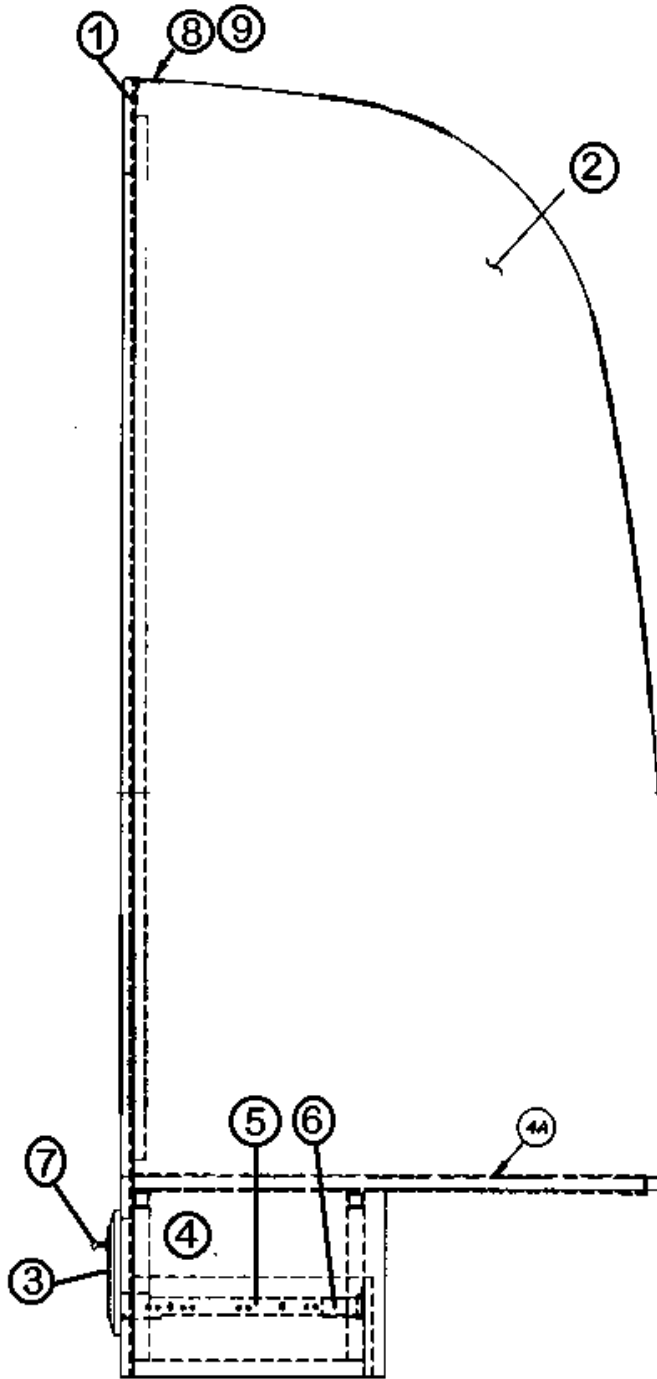

2012 CLASSIC TRAILER

FURNITURE, GALLEY

Refrigerator Cabinet, 31', 30'

See next page for P/N