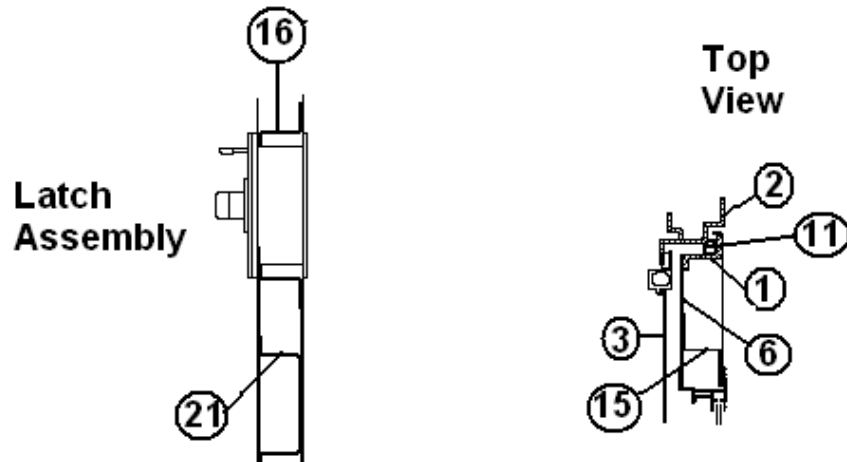

2012 CLASSIC TRAILER

DOORS, EXTERIOR

Main Door, RH Hinge

See next page for P/N