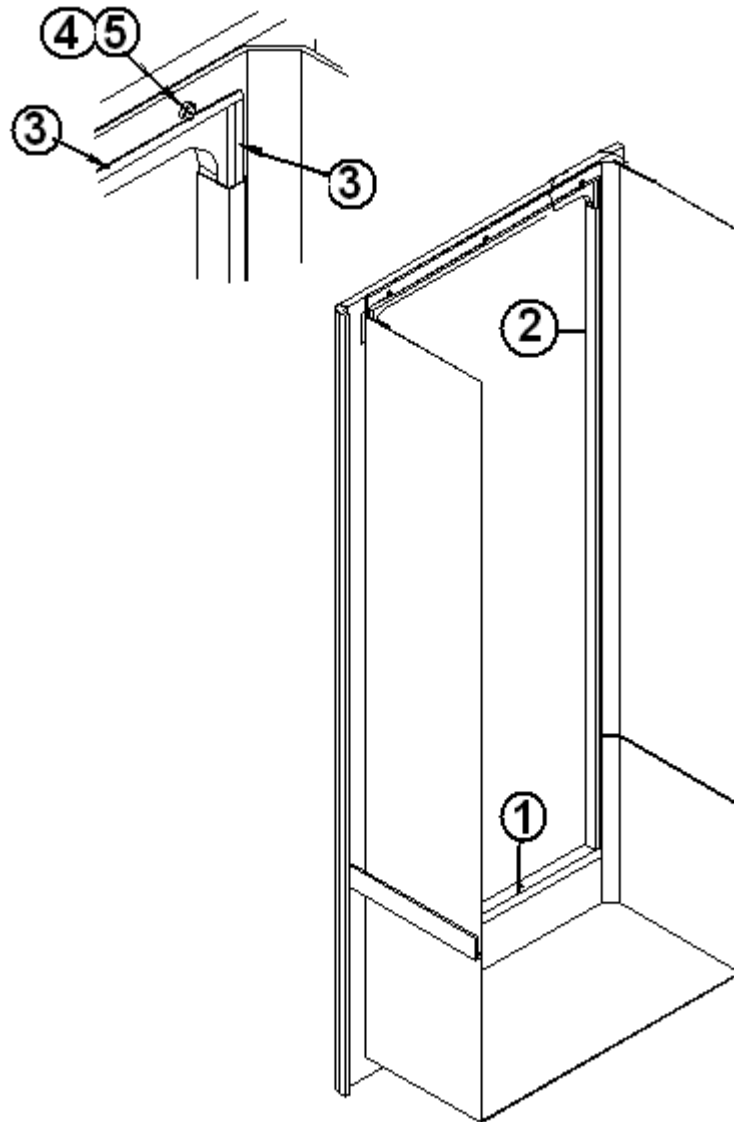

2012 CLASSIC TRAILER

FURNITURE, BATH

Shower Trim / Door Install, 30', 27' Front Bed

1. 454727-01	Angle, shower frame, 27"
2. 454727-02	Angle, shower frame, 64.75"
3. 201666	Molding, "J" 3/16, plastic, almond
4. 381081-01	Snap cap w/ washer, Antique White
5. 320006	Screw, sheet metal, 8 X 3/4 BH PHILIP