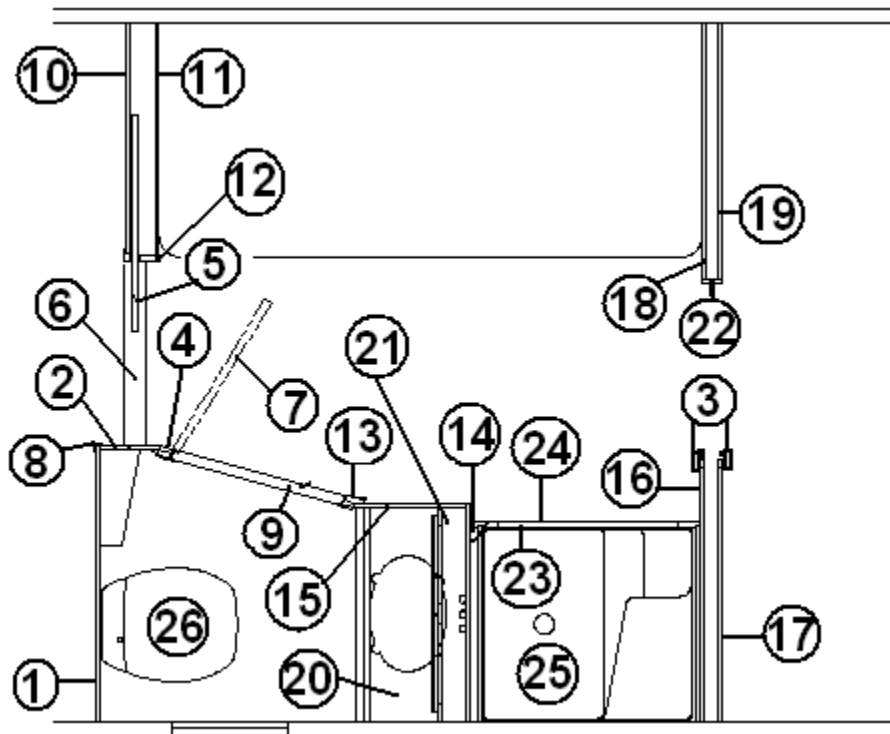

2006 Business Solutions Sky Deck

FURNITURE, BATH

Bath Module SD Bunk

Part Number Are on the Next Page