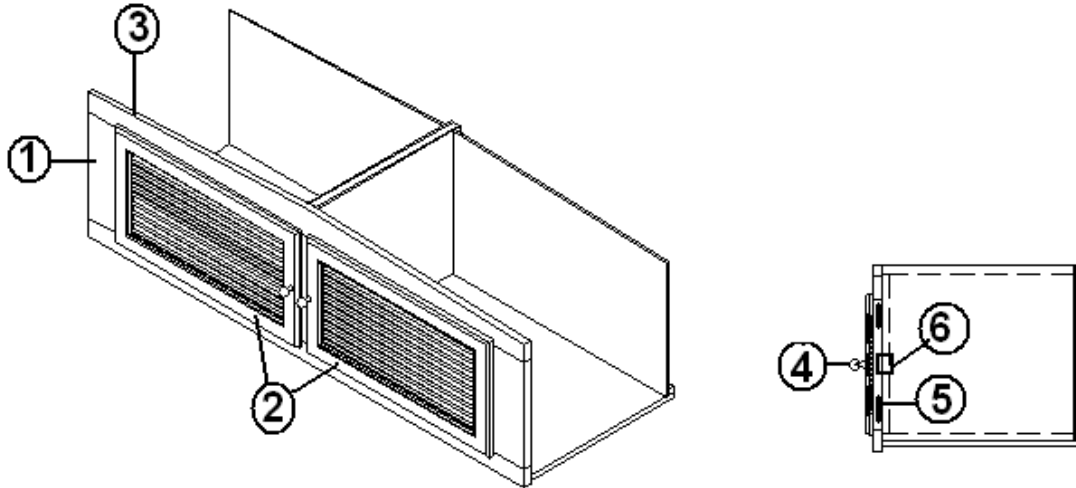

2006 Business Solutions Sky Deck

FURNITURE, REAR ROOM

Roof Locker, Aft, SD Bunk

966324	ROOF LOCKER AFT
1. 801573-006	FACE FRAME, AFT ROOF LOCKER
2. 800881-006	DOOR, LOUVERED, 23.25" X 12.75"
3. 114812	ALUMINUM ANGLE 1.00" X 1.00"
4. 381835	HANDLE-CHROME/BRASS
5. 381683	DOOR HINGES
6. 381228-01	CATCH GRABBER DOOR
701538-01	CARPET-ECONOLIER W/PSA BACK