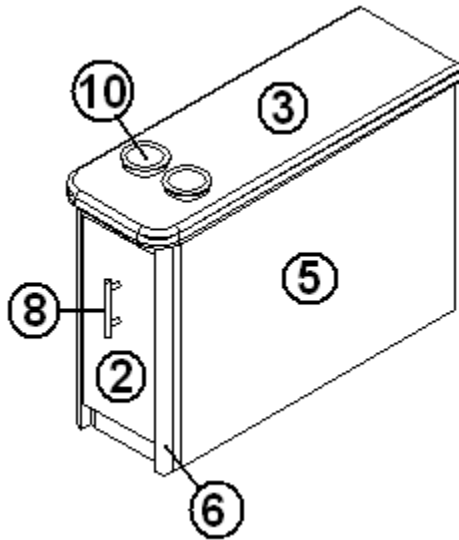

2006 Business Solutions Sky Deck

FURNITURE, LOUNGE

Magazine Cabinet, SD Business

966334	MAGAZINE CABINET ASSY
1. 601982	TOP-COR.MAG RACK
2. 801341-145	DOOR, 7.63" X 15.63"
3. 801377	PANEL, GRAPHITE/WHITE LINER
4. 801477-02	PANEL, CHERRY/CHERRY 18 MM
5. 801480-01	PANEL, CHERRY/CHERRY 12MM
6. 801393-03	CORNER TRIM-90D 1" RADIUS CHERRY
7. 381228-01	CATCH GRABBER DOOR
8. 381865	PULL-BAR BRUSH NICKEL
9. 381090	SLIDE, DRAWER, 22" (EA=1 PAIR)
10. 203196	CUP HOLDER 3" BLACK
381688	BUMPON
365282	EDGE BANDING- .94" CHERRY
365273	EDGE BANDING GALAXY GRAPHITE
365282	EDGE BANDING- .94" CHERRY