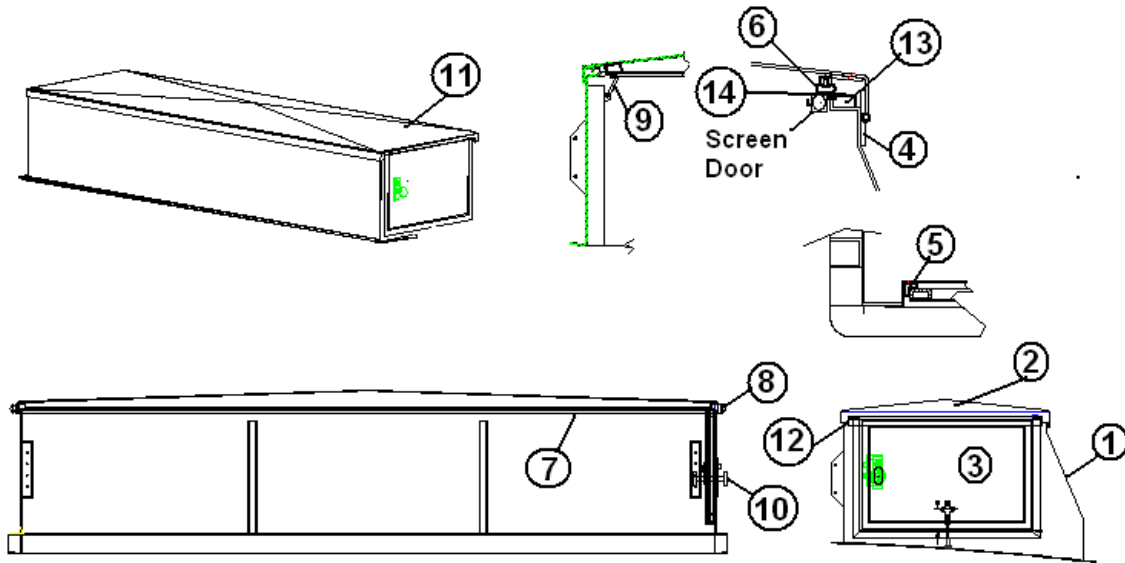

2006 Business Solutions Sky Deck

FURNITURE, SKY DECK ROOF

Hatch Assembly, SD Business

454378-01	Assembly, hatch
1. 454379	Assembly, hatch body
2. 454381	Assembly, hatch lid
3. 454382	Assembly, hatch door
4. 381000-56	Hinge, aluminum
5. 365232	Bulb seal, hatch door
6. 381785	Bulb seal hatch lid
7. 381829	Wiper seal, hatch lid
8. 381789	Knob, chrome, hatch lid
9. 380903	Latch, hatch lid
10. 381793	Latch, hatch door
11. 966384	Screen door
12. 381908	Hinge, latch door
13. 381853	Hinge, screen door
14. 365045	Seal main door