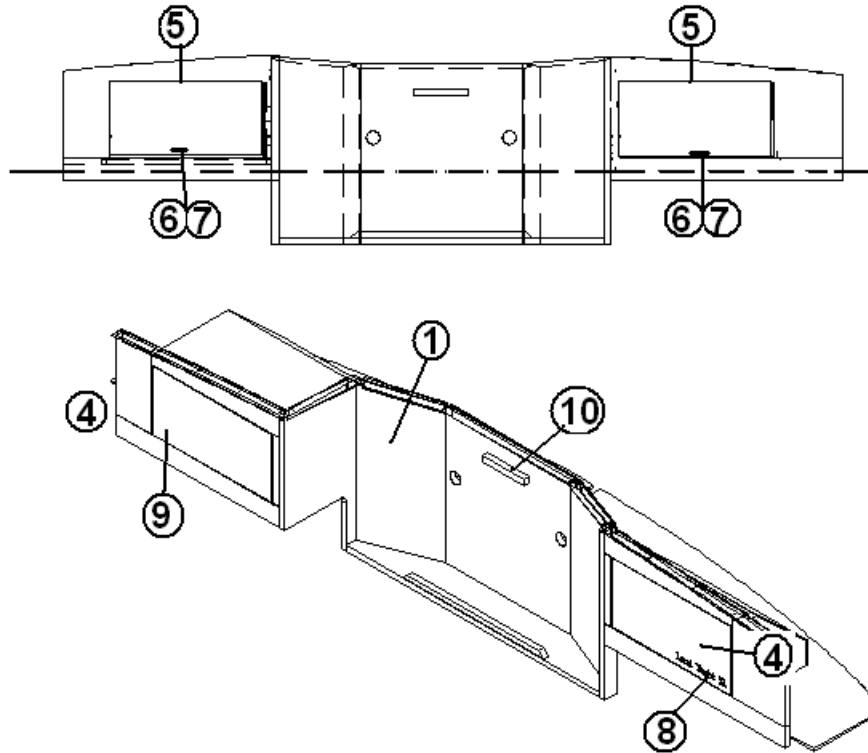

2006 Business Solutions Sky Deck

FURNITURE, CAB

Roof Locker, Front Cab, SD Business & Bunk

966144	LOCKER ASSY-FRONT LINER
1. 966143-008	FACE FRAME, CHERRY
2. 701538-01	CARPET-ECONOLIER
3. 702992-03	HEADLINER, CEILING, STORM GRAY
4. 371375-05	GLASS-3/16" TINTED 8.38" X 16.813"
5. 381654	HINGE-NON BORE GLASS DOOR. BLACK
6. 381653	LATCH-SINGLE TOUCH BLACK
7. 381707	STRIKE W/PULL-GLASS DOOR BLACK
8. 386034	DECAL-AIRSTREAM 7.5"
9. 386033	DECAL-LAND YACHT 7.5"
10. 365013	TAPE CHARCOAL LOW DENSITY FOAM
964802-008	BLOCK-CORNER RS FRT.R/L
964803-008	BLOCK-CORNER CS FRT.R/L
203525-04	DECAL-SKYDECK 1.19" X 3.57" LONG
512073	FAN-12V CASE