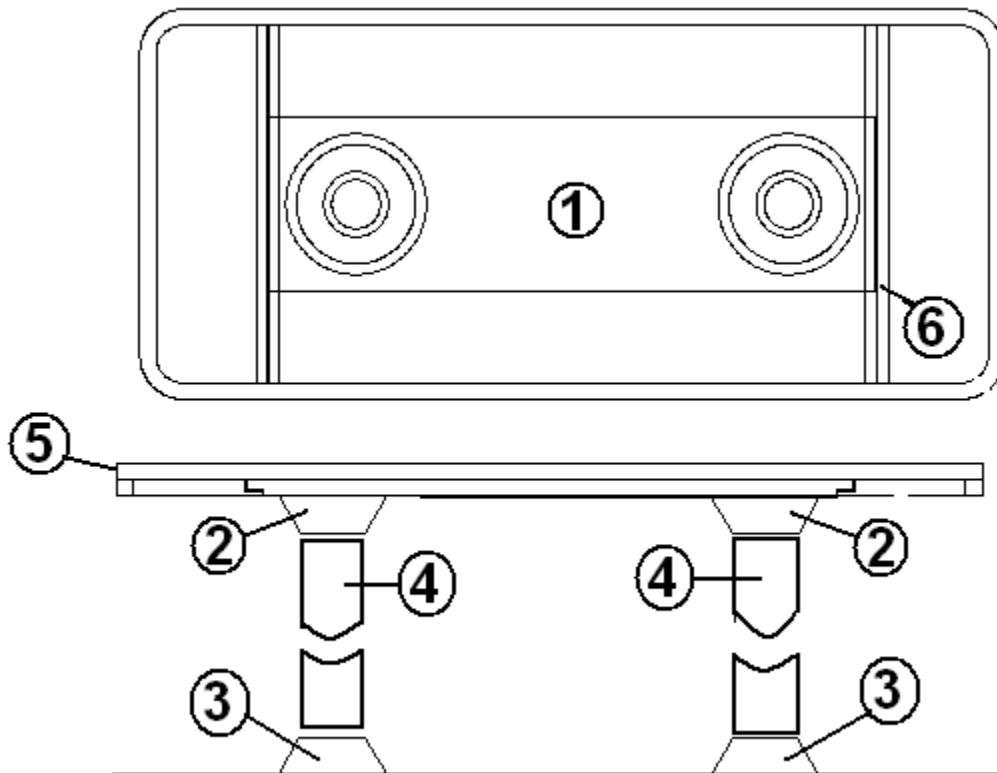

2006 Business Solutions Sky Deck

FURNITURE, REAR ROOM

Table, Rear Sofa Bunk, SD Bunk

966322	TABLE, REAR SOFA
1. 801369	PANEL, FROSTY WHITE/WHITE LINER
2. 380338	SOCKET, PEDESTAL, TABLE
3. 380339	SOCKET, PEDESTAL, FLOOR
4. 380337	LEG, PEDESTAL, 28.5"
5. 801369	PANEL, FROSTY WHITE/WHITE LINER
6. 195462-01	EXTRUSION-"Z" ALUMINUM