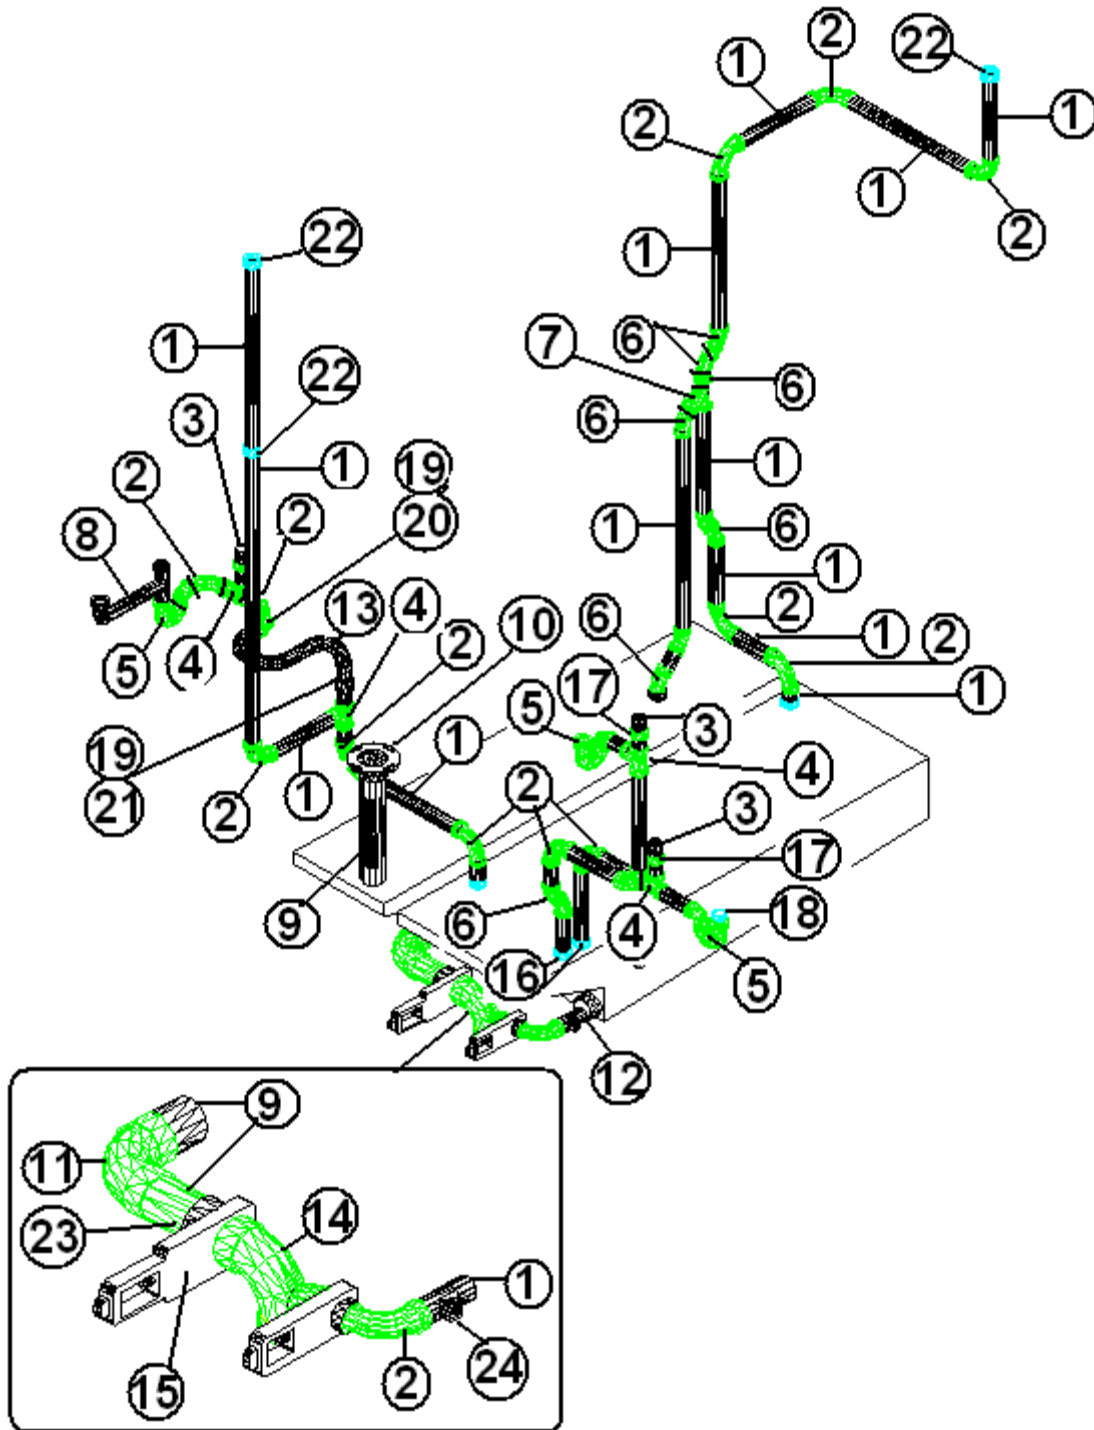

2006 Business Solutions Sky Deck

PLUMBING, DRAIN

Drain Line System SD Bunk

Part Numbers are on the Next Page