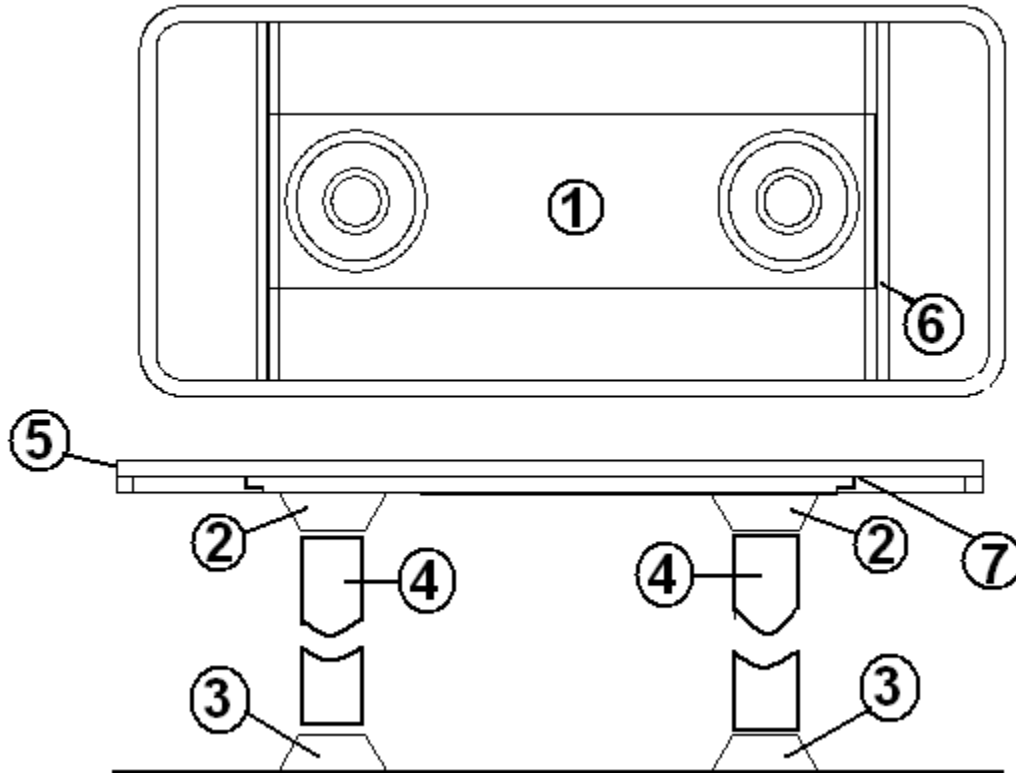

2006 Business Solutions Sky Deck

FURNITURE, LOUNGE

Table, Pedestal, SD Bunk

966331	TABLE ASSY-PEDESTAL BUNK
1. 966330	TOP ASSY-PED.TABLE BUNK
2. 380338	SOCKET, PEDESTAL, TABLE
3. 380339	SOCKET, PEDESTAL, FLOOR
4. 380337	LEG, PEDESTAL, 28.5"
5. 801369	PANEL, FROSTY WHITE/WHITE LINER
6. 195462-01	EXTRUSION-"Z" ALUMINUM
7. 801355	PANEL, FROST WHITE/OAK, 4' X 8'