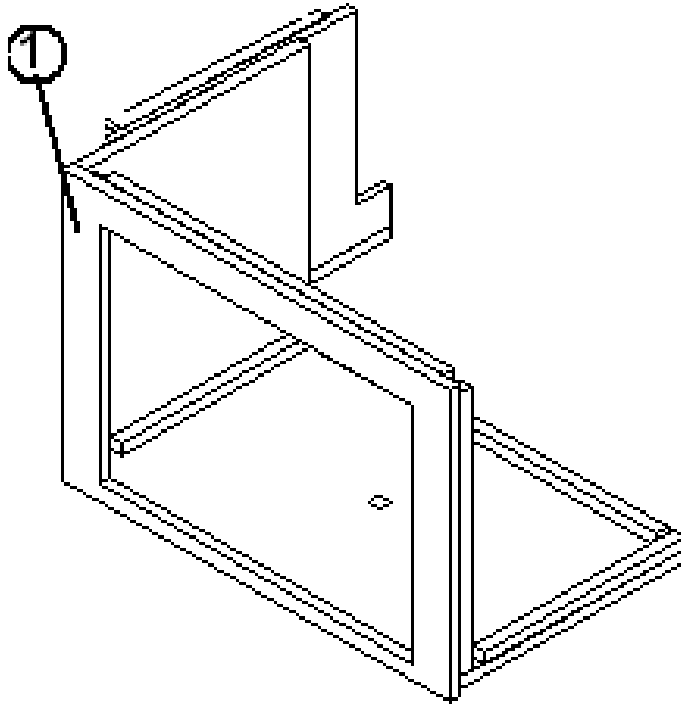

2006 Business Solutions Sky Deck

FURNITURE, LOUNGE

Microwave Cabinet, Curbside, SD Business

1. 966370 Microwave cabinet
   1. 801477-02 PANEL, PRELAM CHERRY/CHERRY