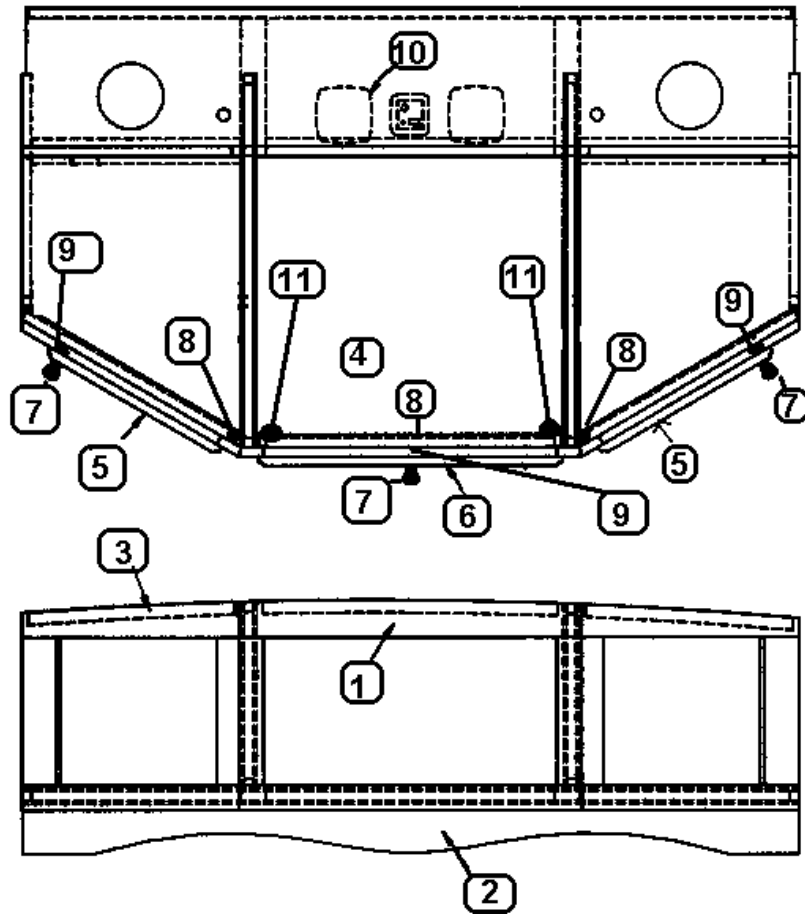

2006 Business Solutions Sky Deck

FURNITURE, BEDROOM

Roof locker, Roadside, Queen Bed Option, SD Bunk

964848-02	Roof locker Assembly, RS rear
1. 964784-006	Face frame, Rear liner locker
2. 964796-006	Rail, rear roof locker, light cover
3. 114812	Aluminum angle, 1" x 1"
4. 701538	Carpet liner, black
5. 801253-096	Door, raised panel, 16" x 12.75"
6. 801253-106	Door, raised panel, 24.5" x 12.75"
7. 381835	HANDLE-CHROME/BRASS
8. 391683	Door hinges, hidden
9. 381228-01	Door grabber catch
10. 511464-07	Speaker/Headphone system
11. 381147	Door support