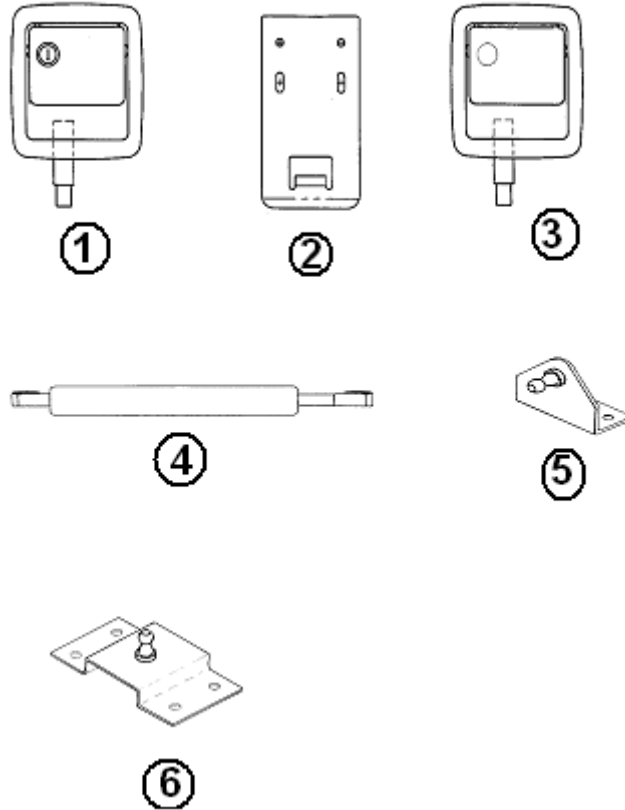

2006 Business Solutions Sky Deck

HARDWARE

Door, Compartment, Props/Latches

1. 381888-01	Latch, lower compartment, Locking
2. 453707	Strike plate, compartment latch
3. 381888-02	Latch, lower, compartment, non-locking
4. 381569-01	Prop, gas spring, 50#
381569-03	Prop, gas spring, 40#
381569-05	Prop, gas spring, 30 #
381659-02	Bracket, 16", prop
5. 381672	Prop Bracket w/ball, tall
6. 381673	Prop bracket ,raised
381262	Bracket, prop w/ball angled
381659-03	Clip, 16", prop
381637-03	Plate, latch back
381888-03	Key, baggage door TM 500
381637-05	Latch mtg. Brkt., lower compartment
203186	BALL NYLON