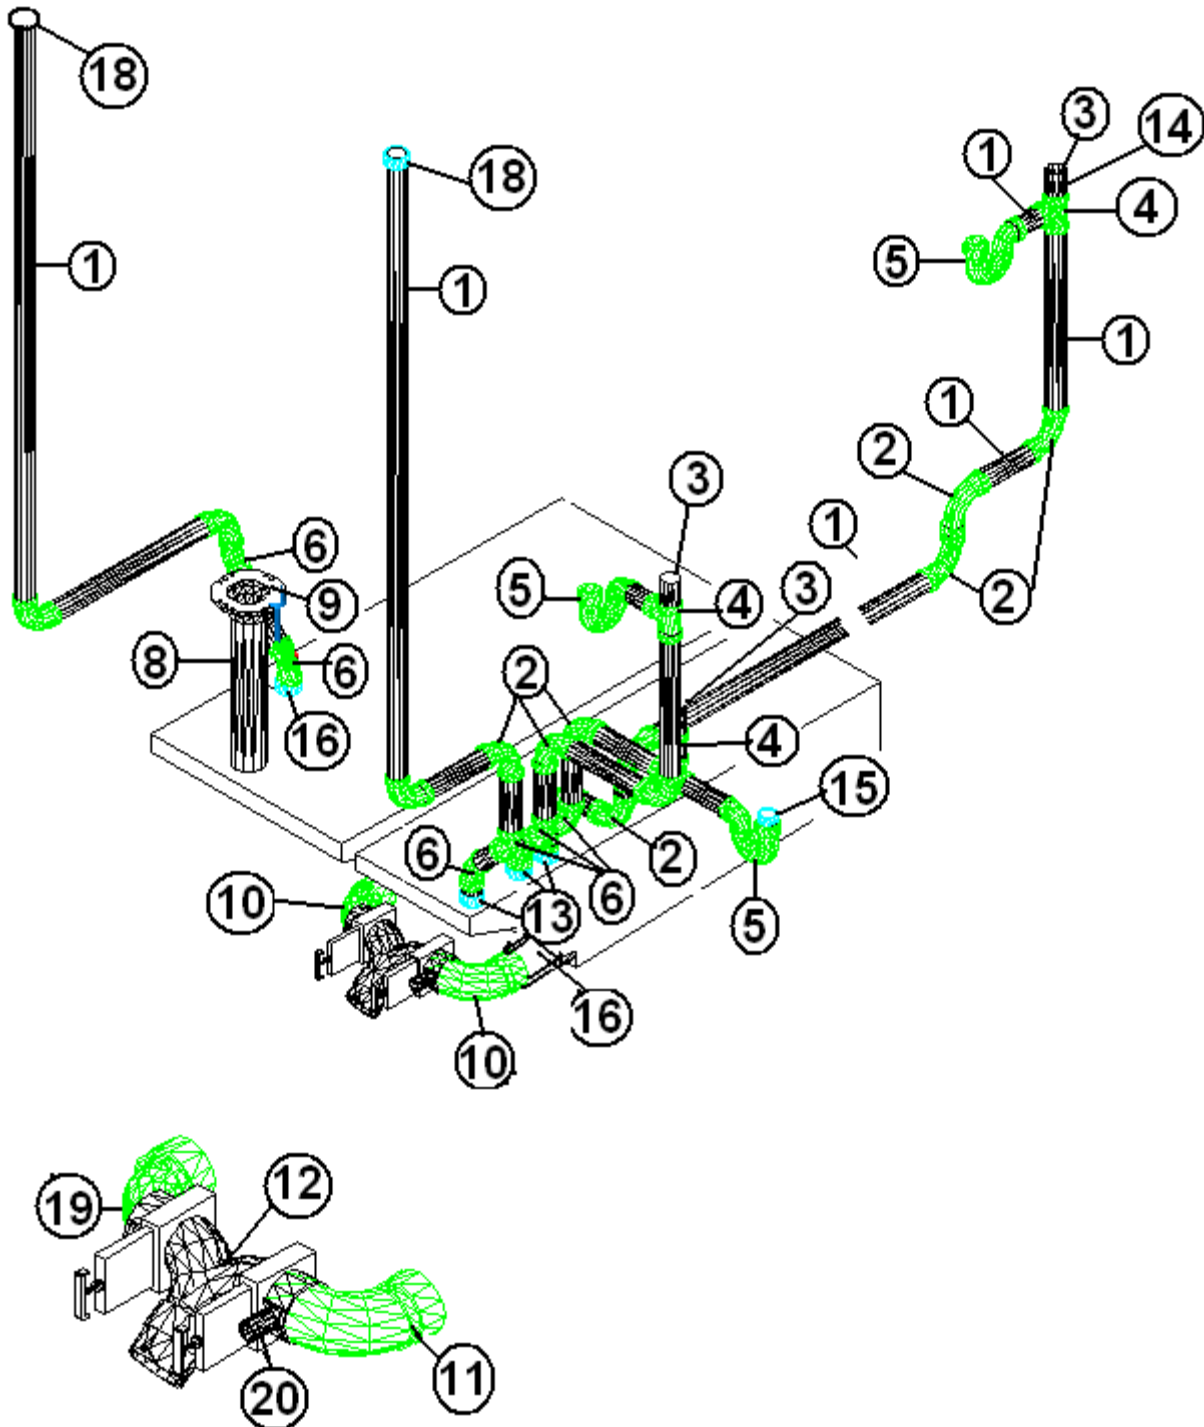

2006 Business Solutions Sky Deck

PLUMBING, DRAIN

Drain Line System SD Business

Part Numbers are on the Next Page