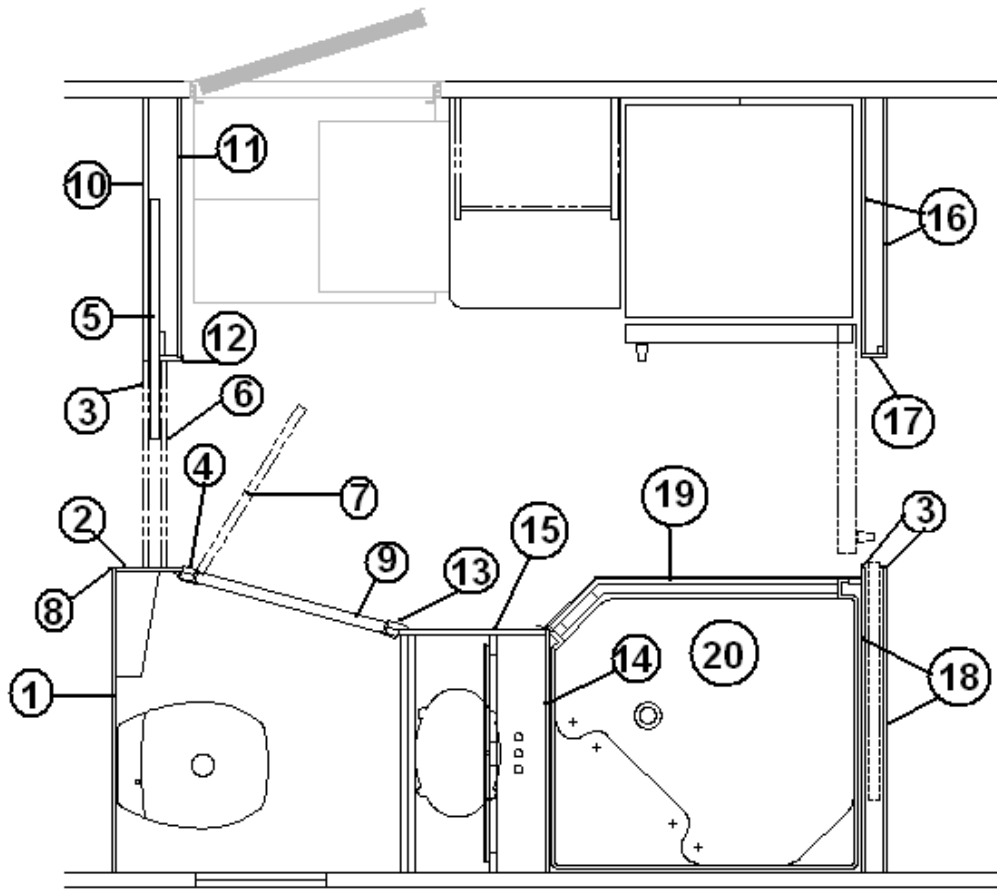

2006 Business Solutions Sky Deck

FURNITURE, BATH

Bath Module, SD Business

Part numbers are on the Next Page