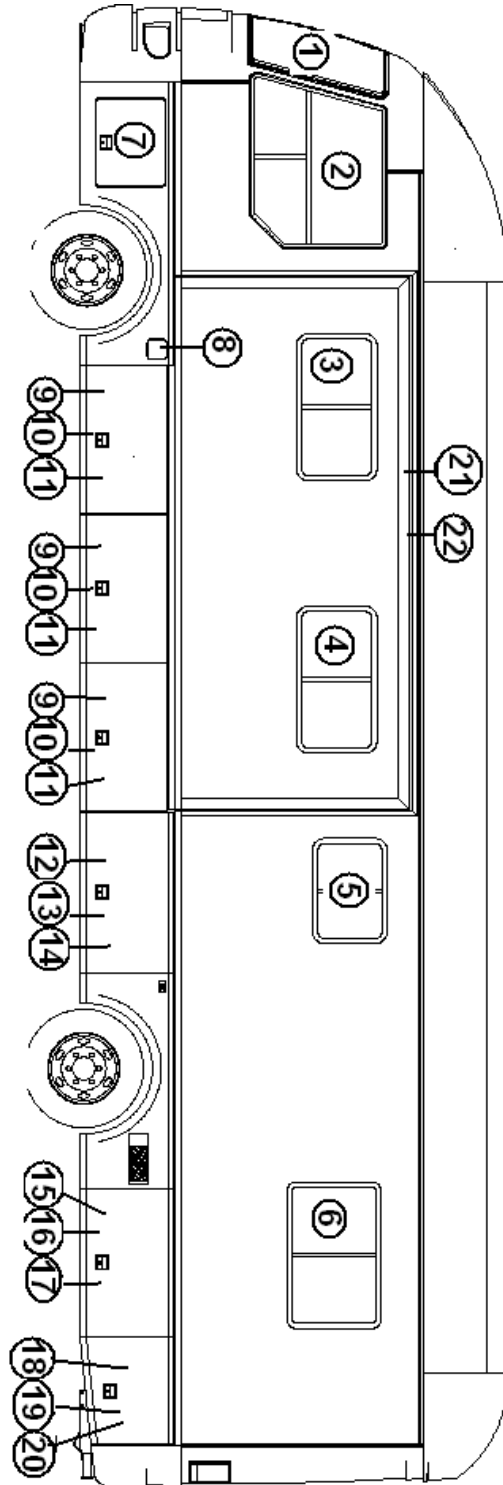

2006 Business Solutions Sky Deck

DOORS/WINDOWS/AWNINGS

Curbside, 390 Sky Deck Business

See next page for P/N