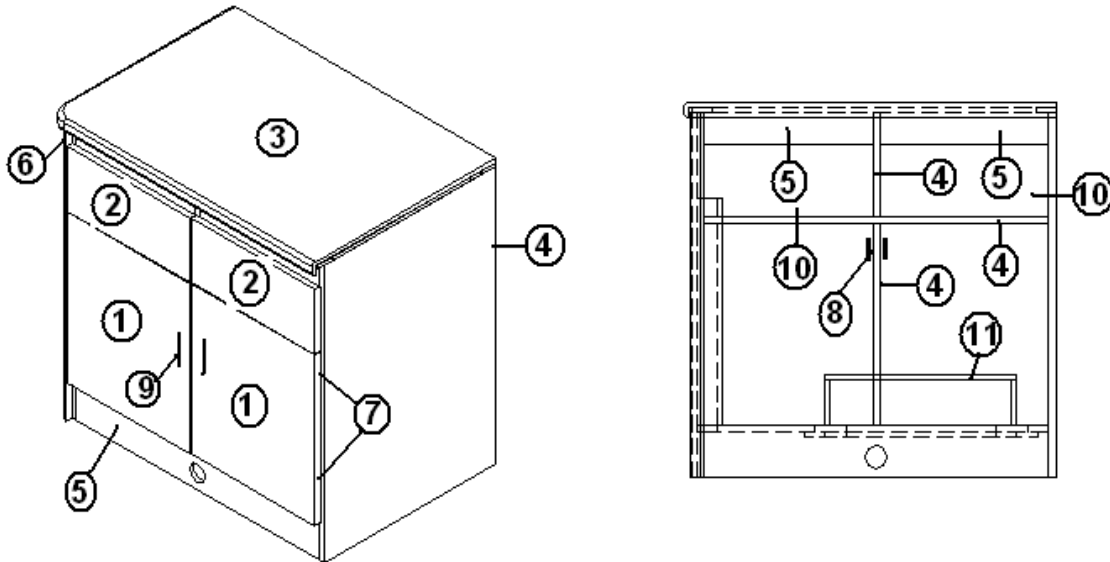

Lounge Cabinet, Curbside, SD Business

966265 CABINET CURBSIDE LOUNGE

1. 801341-140 DOOR, 20.13" X 16.88"
 2. 801341-141 DOOR-LOUNGE CABINET 7.63" X 16.88"
 3. 601990 TOP, CORIAN, CS LOUNGE CABINET
 3. 602074-1A BACKSPLASH, 35.5", MIDNIGHT
 3. 602074-1B BACKSPLASH, 24.5", MIDNIGHT
 4. 801477-02 PANEL, CHERRY/CHERRY 18MM
 5. 801480-01 PANEL, CHERRY/CHERRY 12MM
 6. 801393-03 CORNER TRIM-90D 1"RADIUS CHERRY
 7. 381607-01 HINGE-GRASS EURORPEAN
 8. 381228-01 CATCH GRABBER DOOR
 9. 381865 PULL-BAR BRUSH NICKEL
 10. 381526-04 DRAWER SLIDE, 950 RV 20" 500MM
 11. 966364 SHELF ASSY-CS CABINET
- 365273 EDGE BANDING GALAXY GRAPHITE
365282 EDGE BANDING- .94" CHERRY