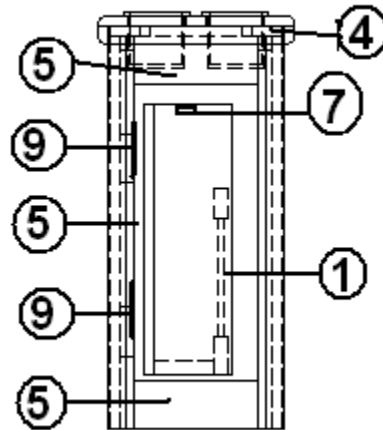

2006 Business Solutions Sky Deck

FURNITURE, LOUNGE

Magazine Cabinet, SD Business

966334	MAGAZINE CABINET ASSY
1. 601982	TOP-COR.MAG RACK
2. 801341-145	DOOR, 7.63" X 15.63"
3. 801377	PANEL, GRAPHITE/WHITE LINER
4. 801477-02	PANEL, CHERRY/CHERRY 18 MM
5. 801480-01	PANEL, CHERRY/CHERRY 12MM
6. 801393-03	CORNER TRIM-90D 1" RADIUS CHERRY
7. 381228-01	CATCH GRABBER DOOR
8. 381865	PULL-BAR BRUSH NICKEL
9. 381090	SLIDE, DRAWER, 22" (EA=1 PAIR)
10. 203196	CUP HOLDER 3" BLACK
381688	BUMPON
365282	EDGE BANDING- .94" CHERRY
365273	EDGE BANDING GALAXY GRAPHITE
365282	EDGE BANDING- .94" CHERRY