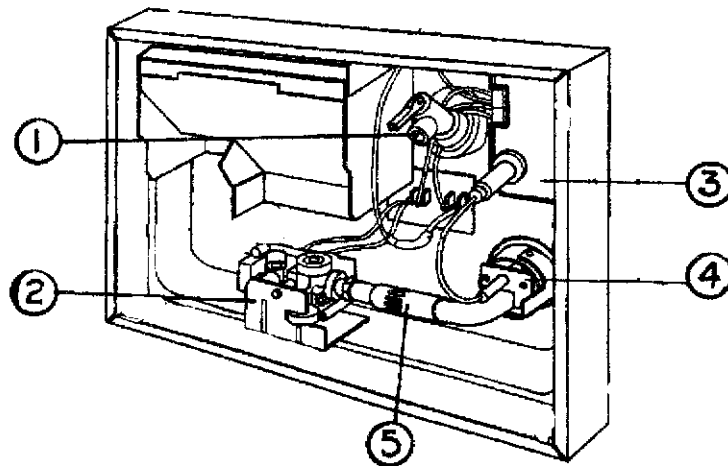

Ice Maker

690480	Icemaker, U-Line, Sky Deck
801448-17	Icemaker door panel insert, 12.94" x 13.47"

2006 Business Solutions Sky Deck

APPLIANCES

Water Heater

SD Bunk

690417-04	WATER HEATER, 10 GALLON DSI/110V
690417-05	SWITCH-DUAL WATER HEATER
690417-02	Access cover, white
690417-03	Mounting flange, white, 10gal.
381648	Latch hole cover
385988	Decal, water heater