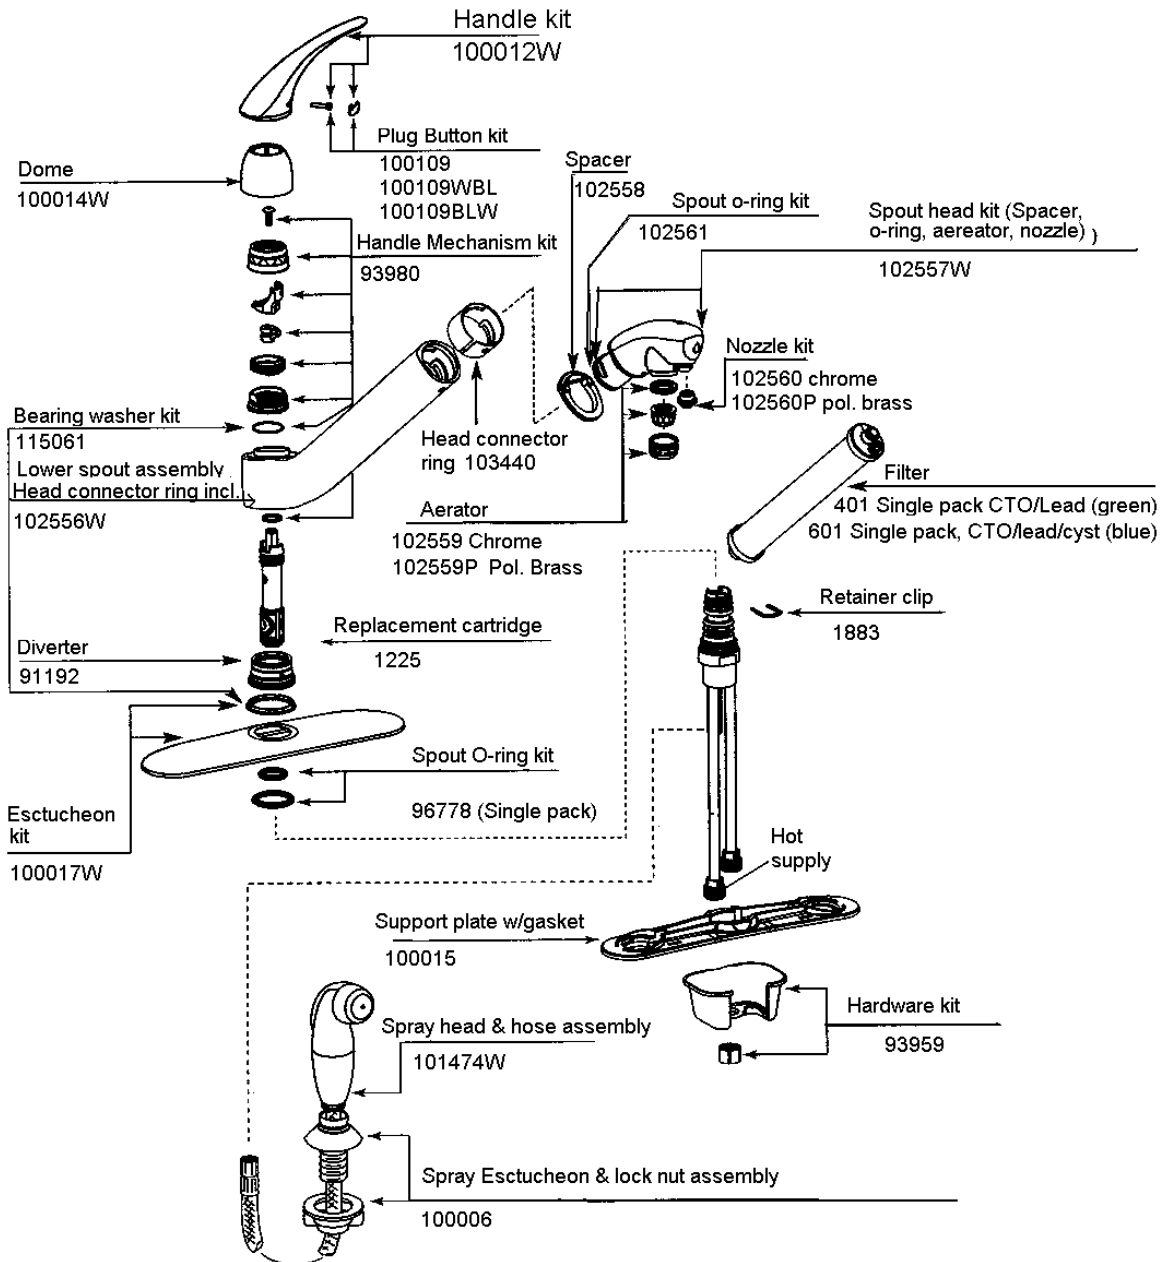

2006 Business Solutions Sky Deck

PLUMBING, FRESH WATER

Faucet, Galley, SD Bunk

601827-01

Moен Pure Touch Faucet, Chrome