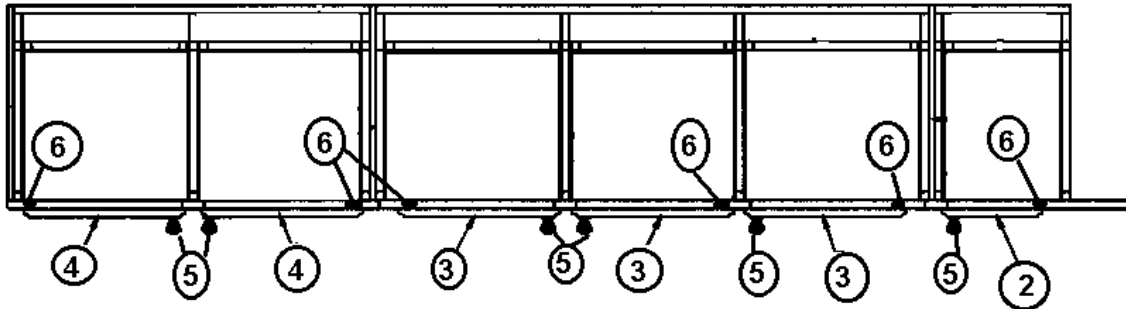

2006 Business Solutions Sky Deck

FURNITURE, LOUNGE

Roof Locker, Roadside SD Bunk

964863-02

1. 964770-006

2. 801253-016

3. 801253-026

4. 801253-036

5. 381835

6. 381683

7. 381228-01

Locker Assembly, RS Lounge

Face frame, RS lounge, roof locker

Door raised panel, 9.00" x 16.25"

Door raised panel, 14.50" x 11.25"

Door raised panel, 14.50" x 16.25"

HANDLE-CHROME/BRASS

Door hinges

Door grabber catch