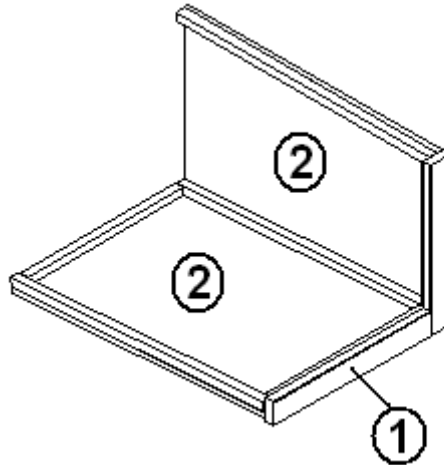

2006 Business Solutions Sky Deck

FURNITURE, BEDROOM

Luggage Box, Queen Bed Option, SD Bunk

966382	Luggage box
1. 801599	Face frame, luggage box
2. 801180-006	Pane, 1/2" Oak/oak