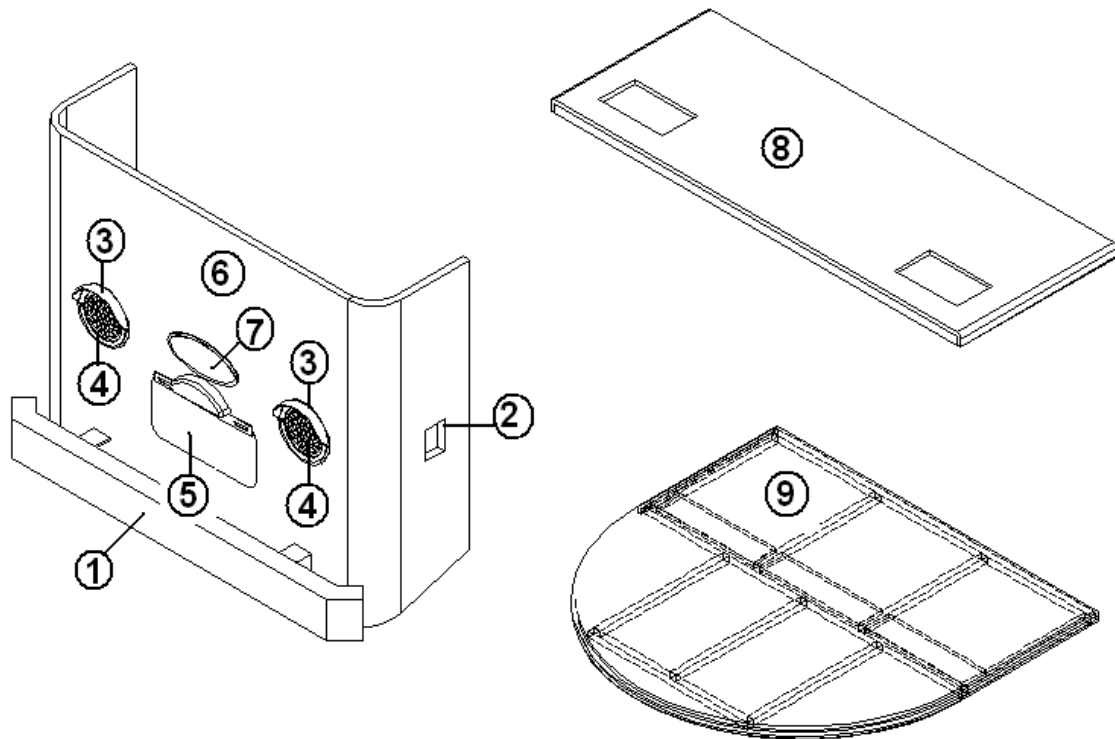

2006 Business Solutions Sky Deck

FURNITURE, REAR ROOM

Airstream Bar, SD Business

966426	BUSINESS BAR ASSY.
1. 115251	BUMPER-BAR
2. 500785	OUTLET, DUPLEX BROWN T & B
3. 511860-01	LIGHT-4"LED RED
4. 511860-02	BEZEL- 4" ROUND CHROME W/VISOR
5. 500053	LIGHT AND HOLDER LICENSE
6. 114879-201	ALUM SHEET .040" X 33"W X 201"
7. 386063-03	MEDALLION 8" BLACK
8. 601979	BAR TOP, REAR, CORIAN, MIDNIGHT
9. 601980	BAR TOP, FRONT, CORIAN, MIDNIGHT
701538-01	CARPET-ECONOLIER W/PSA BACK