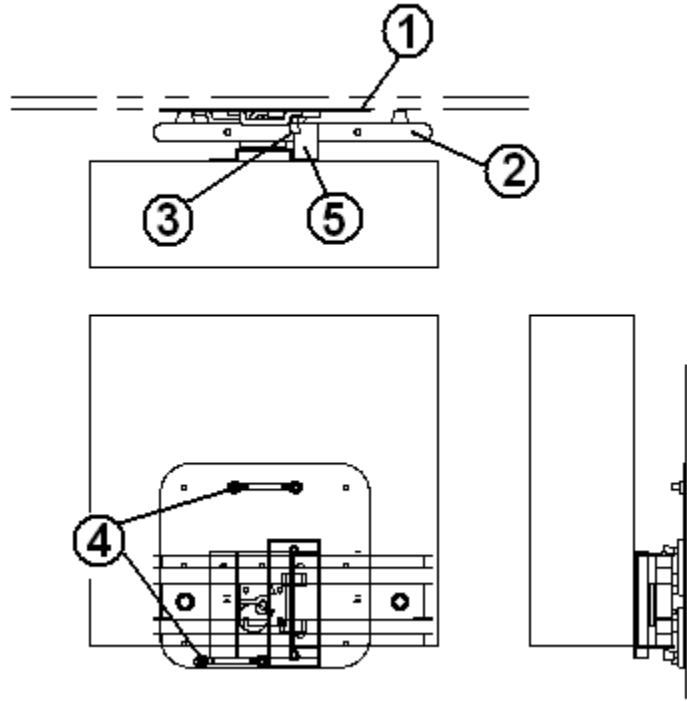

2006 Business Solutions Sky Deck

ENTERTAINMENT

Flat Screen TV/Bracket Installation, 15", 19"

- | | |
|-----------|--|
| 1. 454441 | Bracket, TV mount, 15" Flat Panel TV |
| 1. 454434 | Bracket, wall mount, 19" Flat Panel TV |
| 2. 512054 | Bracket, wall articulating arm |
| 3. 385587 | Cap, hood bumper |
| 4. 381566 | Loop, footman steel |
| 5. 454448 | TV mount stabilizer bracket, 15" TV |
| 5. 454455 | TV mount stabilizer bracket, 19" TV |
| 703455 | STRAP 20" FLAT SCREEN T |
| 195345-01 | 1 1/2" BROWN NYLON WEBBIN |
| 703456 | VELCRO, LOOP BLACK 1.5" |
| 703456-01 | VELCRO, HOOK BLACK 1.5" |