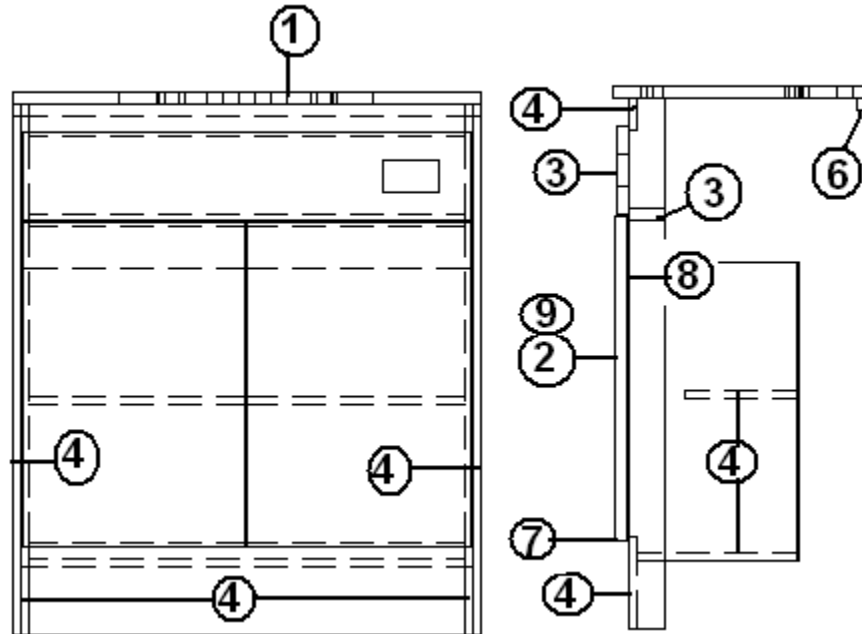

2006 Business Solutions Sky Deck

FURNITURE, BATH

Lavatory Cabinet, SD Business

966226	CABINET ASSY-LAVY
1. 601981	COUNTERTOP-LAVY
2. 801341-130	DOOR-LAVY 13.88"X20.25"
3. 801477-01	PANEL, CHERRY/CHERRY 18MM
4. 801480-01	PANEL, CHERRY/CHERRY 12MM
5. 801479-01	PANEL, CHERRY/RAW .125"
6. 365282	EDGEBANDING- .94" CHERRY
7. 381607-01	HINGE-GRASS EURO
8. 381228-01	CATCH GRABBER DOOR
9. 381865	PULL, BAR BRUSH NICKEL
602075-1A	BACKSPLASH, 27.75", MIDNIGHT
602075-1B	BACKSPLASH, 15.5", MIDNIGHT
602075-1C	BACKSPLASH, 11.5", MIDNIGHT
601842	Lavatory Faucet