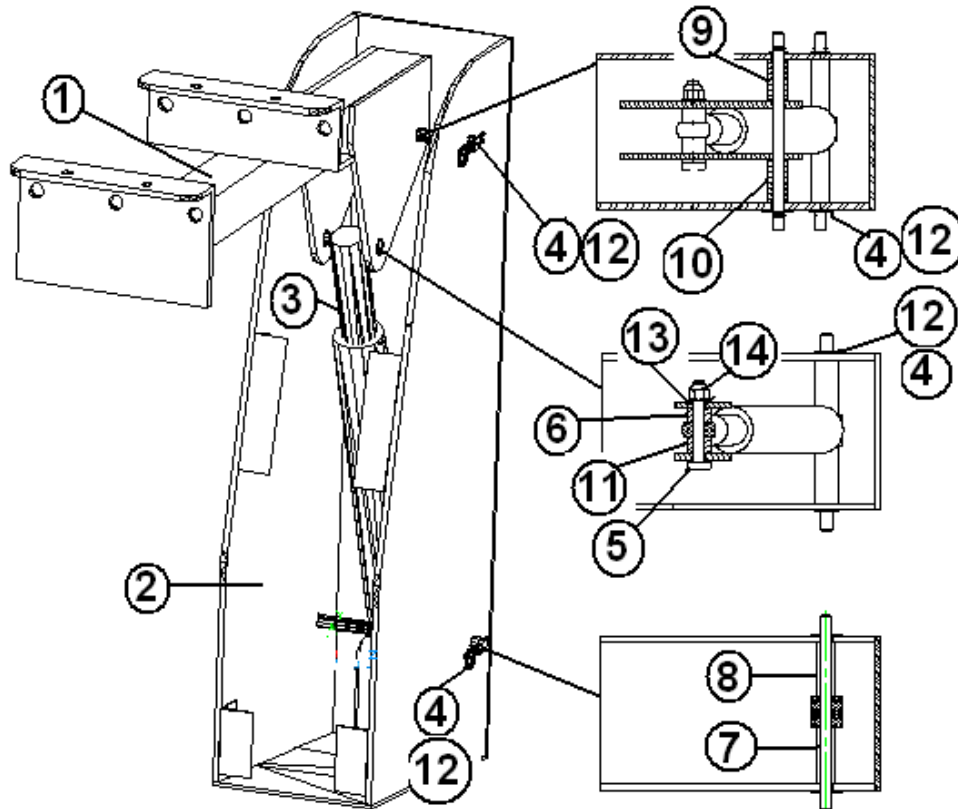

2006 Business Solutions Sky Deck

FURNITURE, SKY DECK ROOF

Safety Rail Power Lift Assembly, SD Business

1. 454375-01	Safety Rail Power Lift Assembly
2. 454093	Power lift pivot arm
3. 511734	Power lift motor
4. 345424	CLEVIS PIN-3/8"HEADLESS S.S.
5. 345423	BOLT-SHOULDER .375"X 2.0" S.S.
6. 381821-01	BUSHING-NYLON .468"
7. 381821-06	BUSHING-NYLON 1.875"
8. 381821-05	BUSHING-NYLON 1.75"
9. 381821-03	BUSHING-NYLON 1.35"
10. 381821-04	BUSHING-NYLON 1.4"
11. 381821-02	BUSHING-NYLON .531"
12. 350177	COTTER PIN-S.S.HAIRPIN
13. 350176	WASHER-.390 ID SS
14. 350174	NUT-NYLOK SS 5/16-18