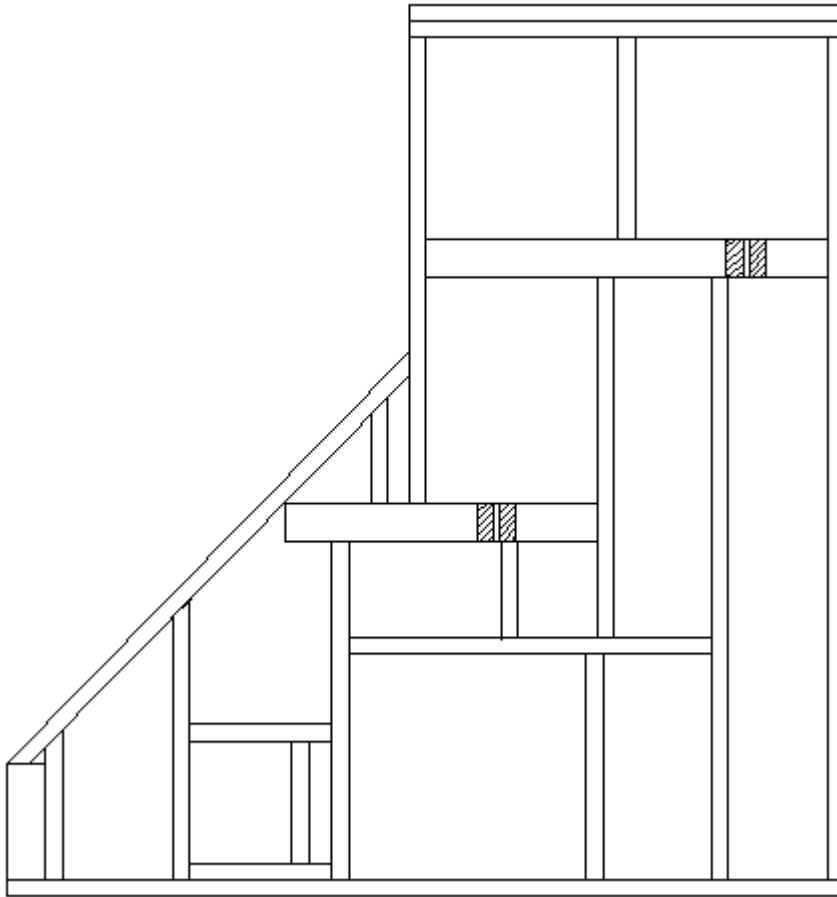

2006 Business Solutions Sky Deck

FURNITURE, LOUNGE

Stair Outer Wall Assembly, SD Business

966182

Stair outer wall

2006 Business Solutions Sky Deck

FURNITURE, LOUNGE

Stair Outer Wall Assembly, SD Bunk