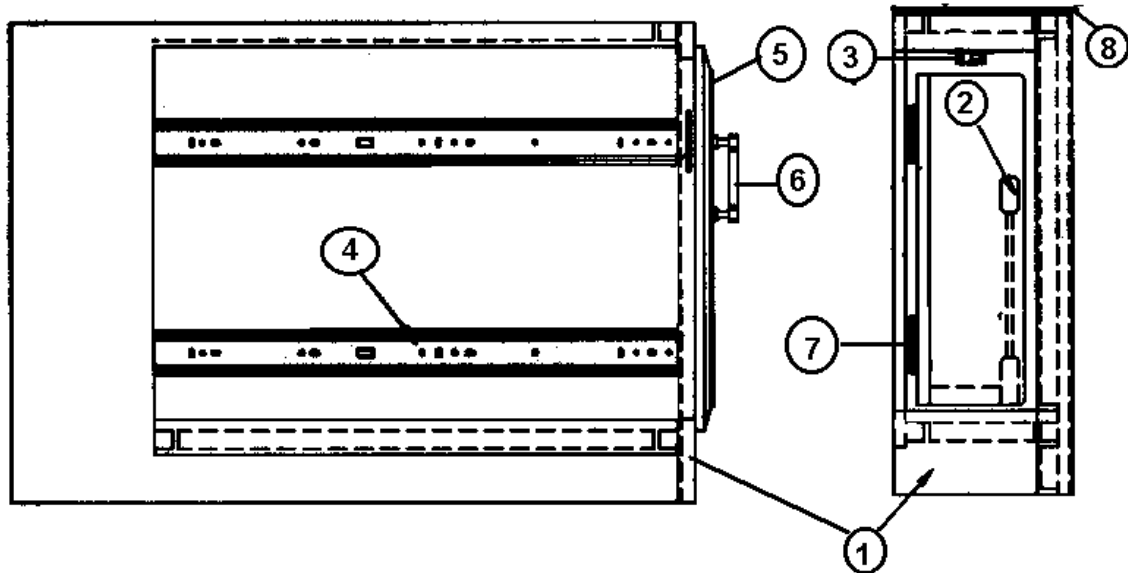

2006 Business Solutions Sky Deck

FURNITURE, LOUNGE

Magazine Cabinet, SD Bunk

965001-02	Magazine Cabinet Assembly, 390/396
1. 964886-006	Face frame, magazine cabinet
2. 964885-006	Face frame, magazine rack
3. 381228-01	Door grabber catch
4. 381090	Drawer slide, 22"
5. 801254-136	Drawer face, 6.50" x 16"
6. 381835	HANDLE-CHROME/BRASS
7. 381683	Door hinges
8. 965696	Top assembly, magazine rack, Sky Deck
9. 964889-02	Shelf top, magazine rack assembly