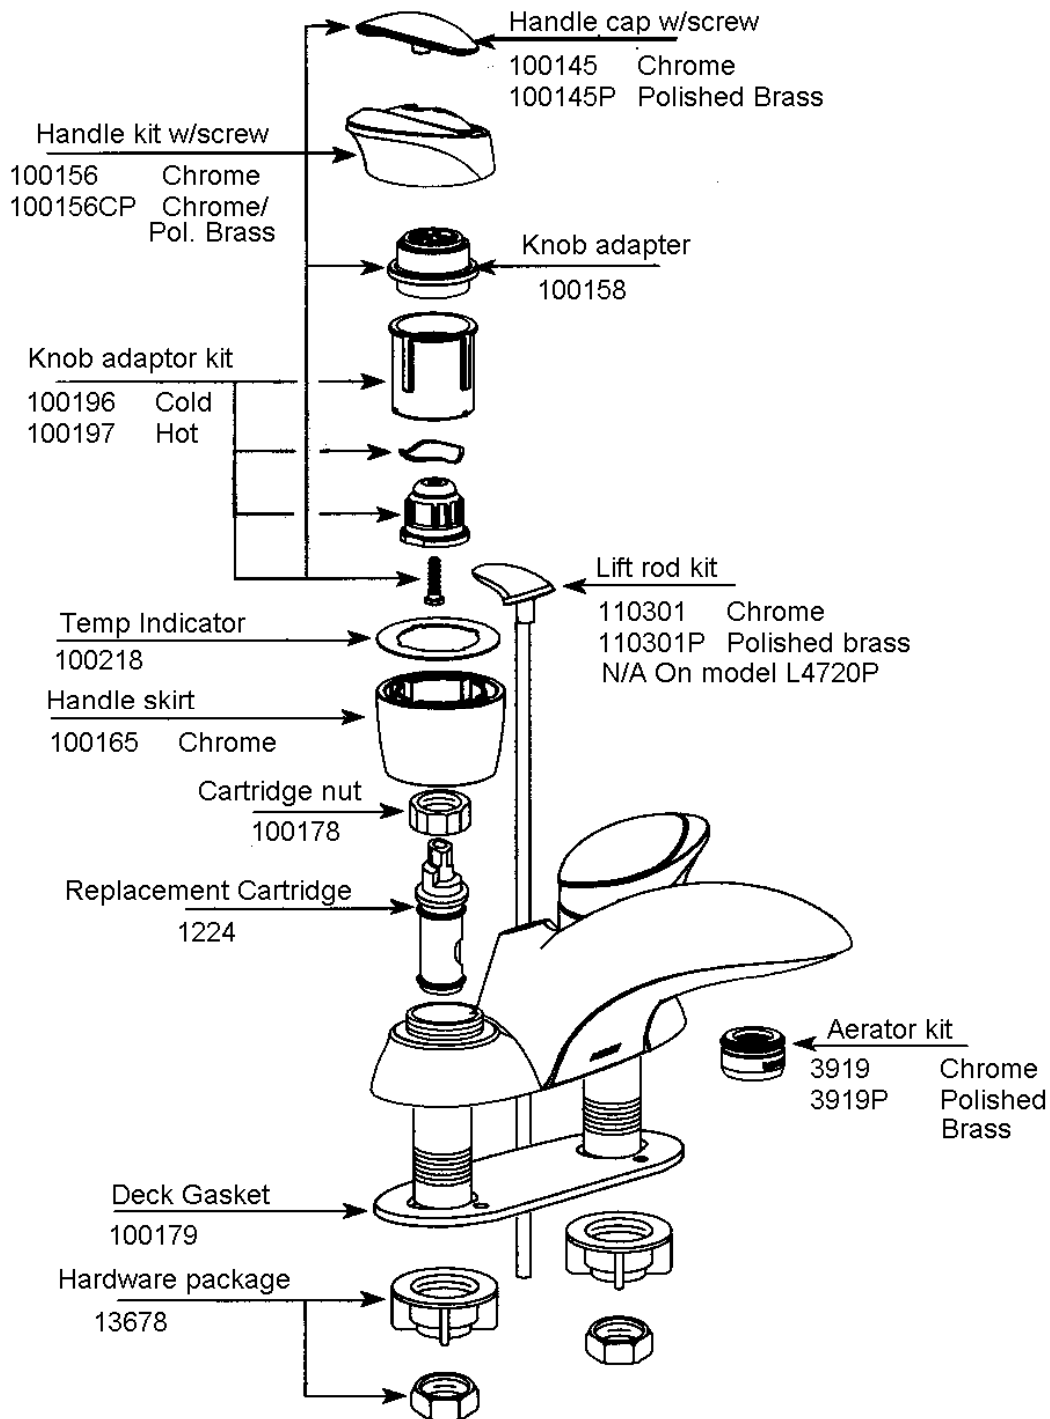

2006 Business Solutions Sky Deck

PLUMBING, FRESH WATER

Faucet, Lavatory, Sky Deck Bunk

601892

FAUCET MOEN VELETTA LAVY CHROME