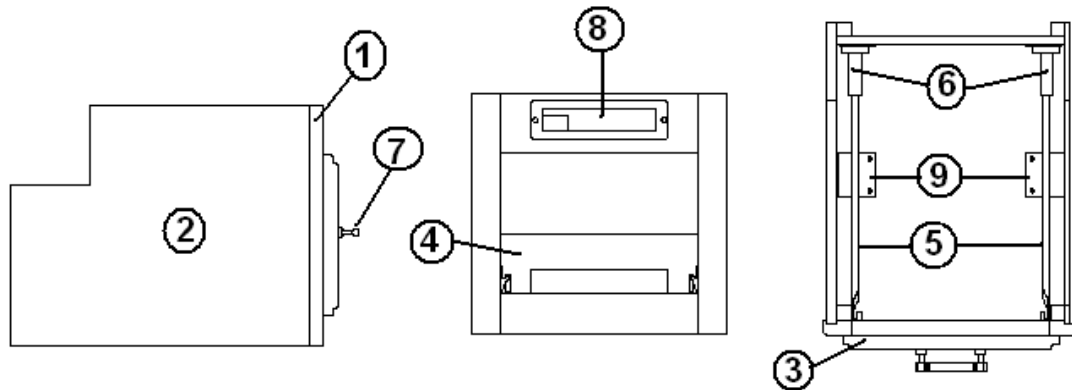

2006 Business Solutions Sky Deck

FURNITURE, CAB

Cab Cabinet Assembly, SD Business

966367	CABINET ASSY-CAB
1. 966546-008	FACE FRAME CAB CABINET
2. 801480-01	PANEL, CHERRY/CHERRY 12MM
3. 801254-078	DRAWER FACE- 8.00 X 10.50
4. 964907-10	DRAWER BOX, 8.50" X 14.00" X 6.00"
5. 381526-01	DRAWER SLIDE-950-RV 14" 350MM
6. 381526-06	BRACKET ADJUSTABLE REAR 251(PAIR)
7. 381865	PULL-BAR BRUSH NICKEL
8. 203234	POP OUT CUP HOLDER-BLACK #QM12
9. 115197	ANGLE ALUMINUM
345001-12	SCREW, #8-32 X 1.5 GRADE 2