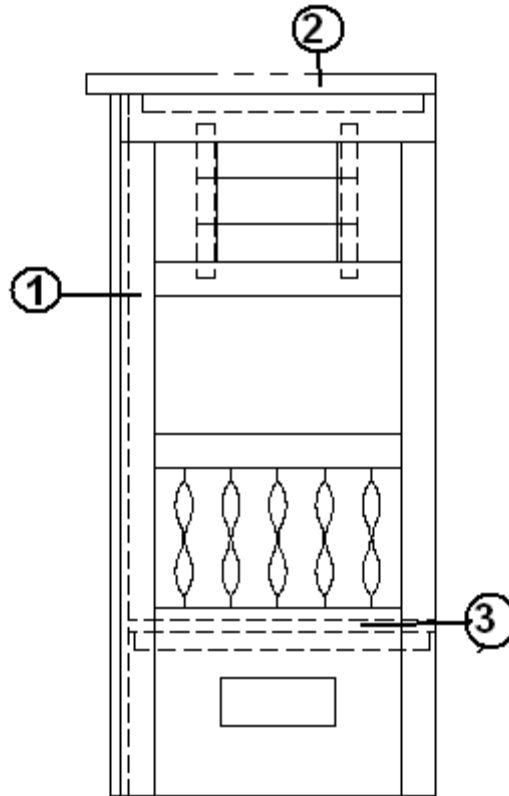

2006 Business Solutions Sky Deck

FURNITURE, BATH

Magazine Rack, Bath, SD Business

966354	MAG RACK ASSY-BATH
1. 965087-008	MAG RACK BATH
2. 601986	TOP ASSY-BATH MAG RACK
3. 801480-01	PANEL, CHERRY/CHERRY 12MM