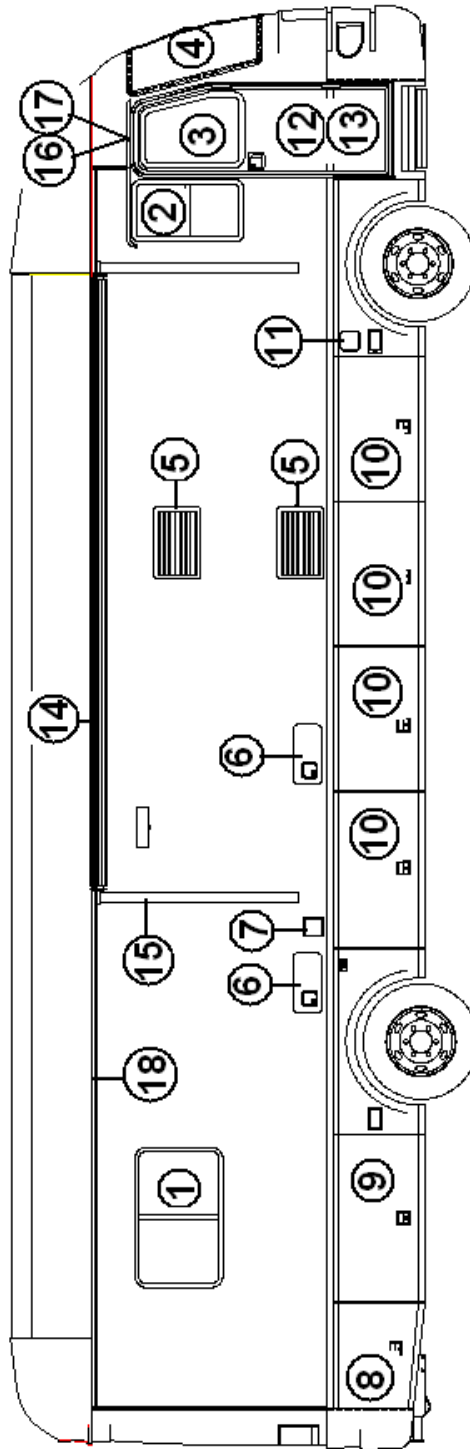

2006 Business Solutions Sky Deck

DOORS/WINDOWS/AWNINGS

Curbside, 390 Sky Deck Bunk

Part Numbers On The Next Page