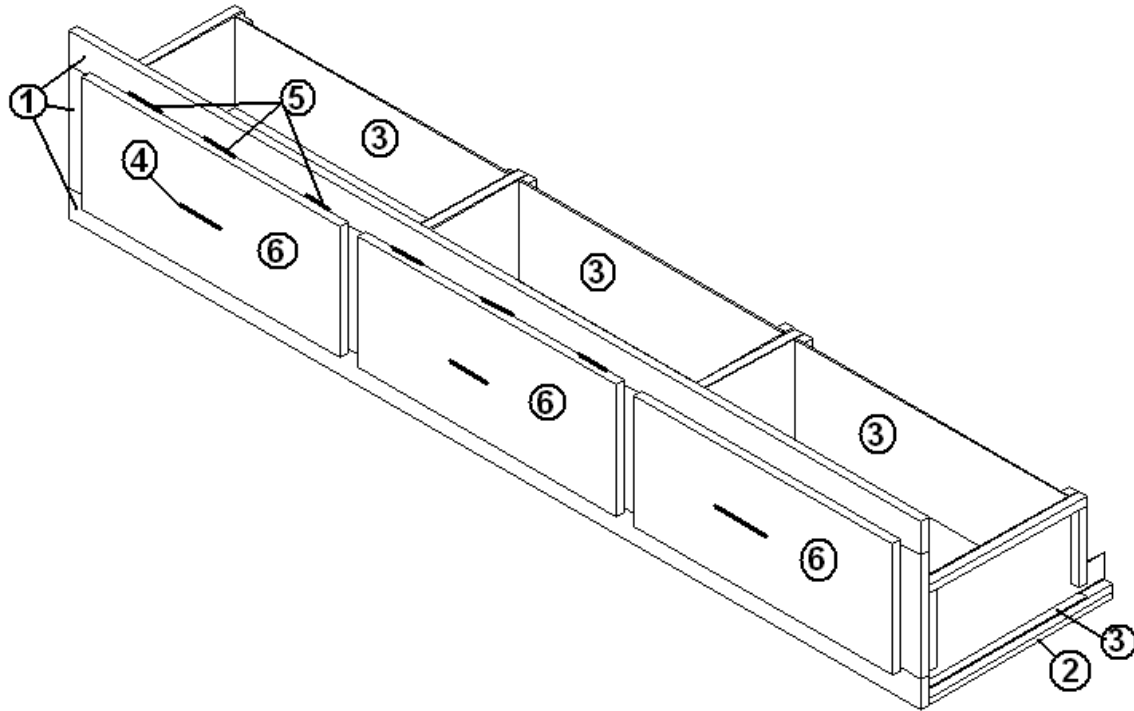

2006 Business Solutions Sky Deck

FURNITURE, LOUNGE

Roof Locker, Slide Out, Aft, SD Business

966361	R/L ASSY-AFT SLIDEOUT
1. 801477-02	PANEL, CHERRY/CHERRY 18MM
2. 801480-01	PANEL, CHERRY/CHERRY 12MM
3. 801479-01	PANEL, CHERRY/RAW .125"
4. 381865	PULL-BAR BRUSH NICKEL
5. 381897	HINGE-CHROME
6. 801341-147	DOOR-S/O R/L 24.13" X 10.63"