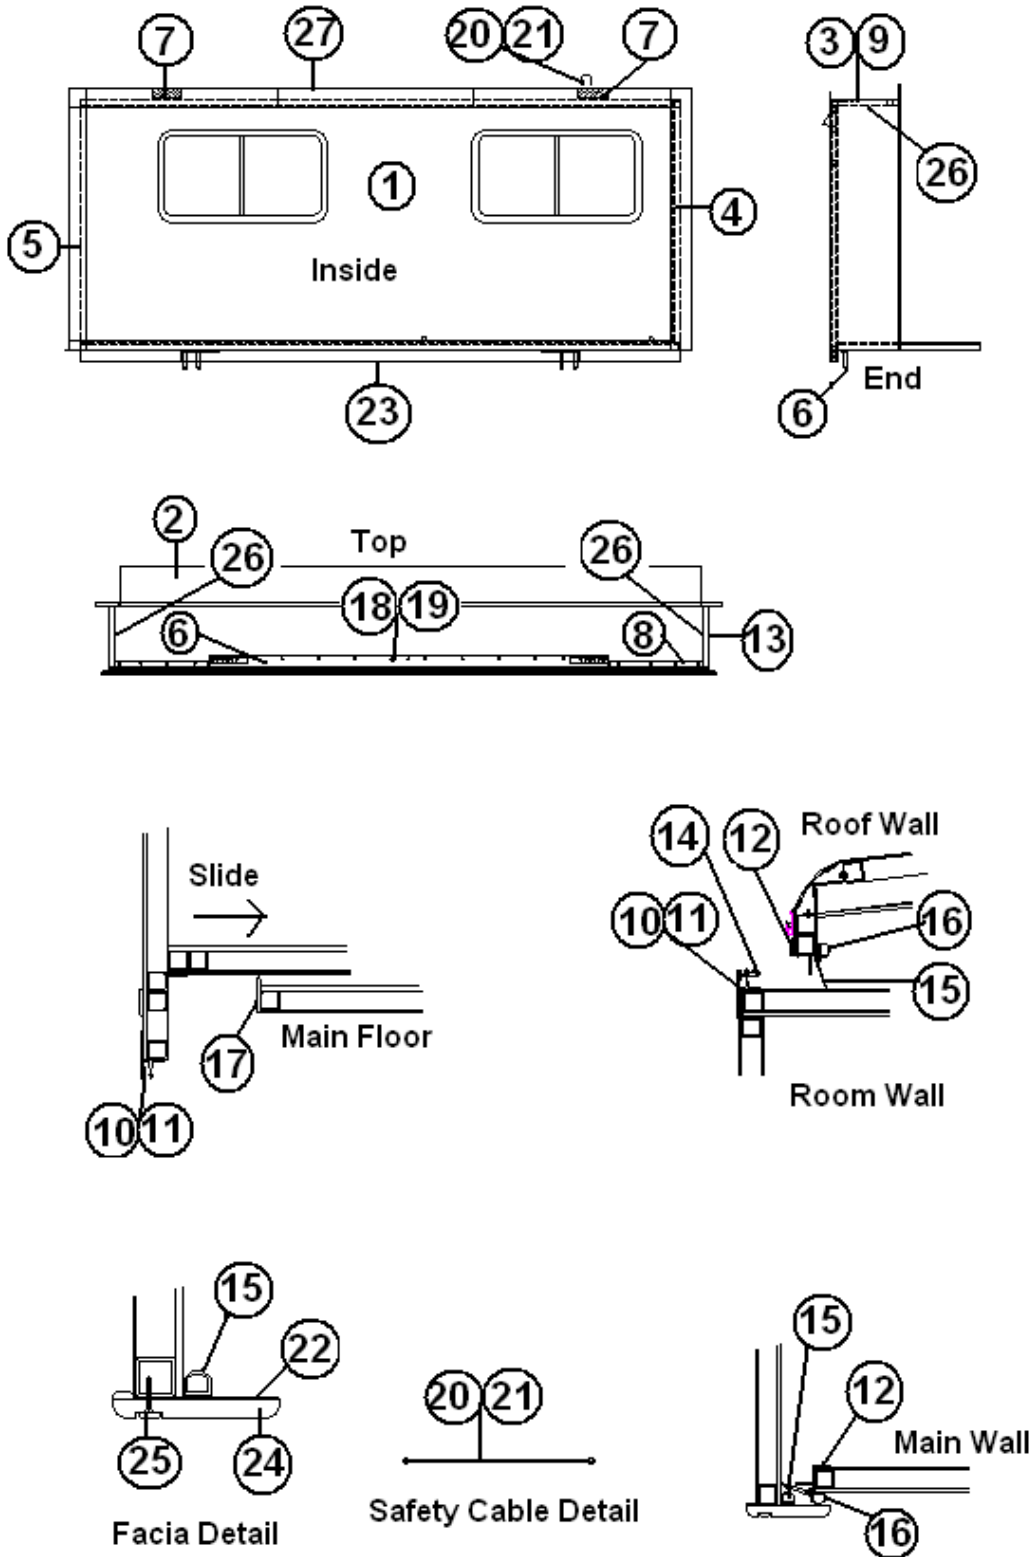

2006 Business Solutions Sky Deck

EXTERIOR SHELL

Galley Slide out Room