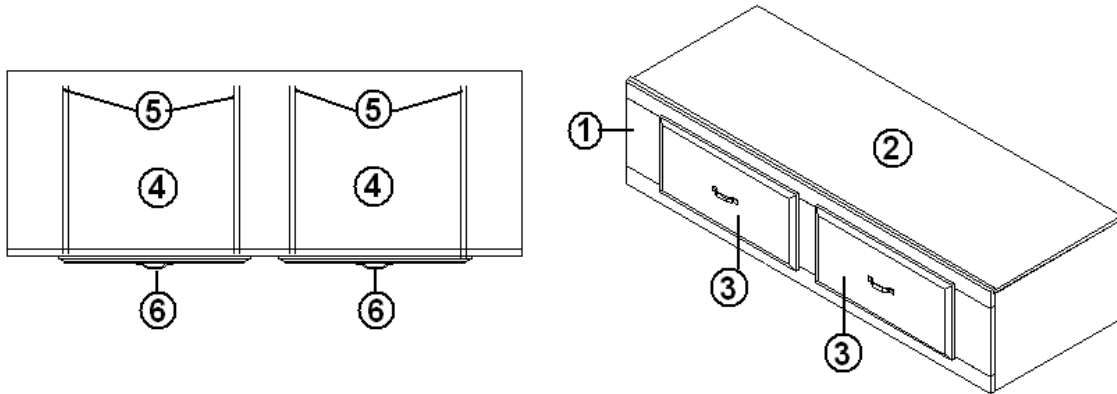

2006 Business Solutions Sky Deck

FURNITURE, REAR ROOM

Rear Cabinet, SD Bunk

966327	REAR CABINET
1. 801582-006	FACE FRAME REAR CABINET
2. 801179-006	PANEL, 1/2", OAK/RAW
3. 801254-216	DRAWER FACES, 10.00" X 20.00"
4. 964909-04	DRAWER BOX, 18.00" X 18.00" X 10.00"
5. 381526-03	DRAWER SLIDE-950-RV 18"
6. 381835	HANDLE-CHROME/BRASS