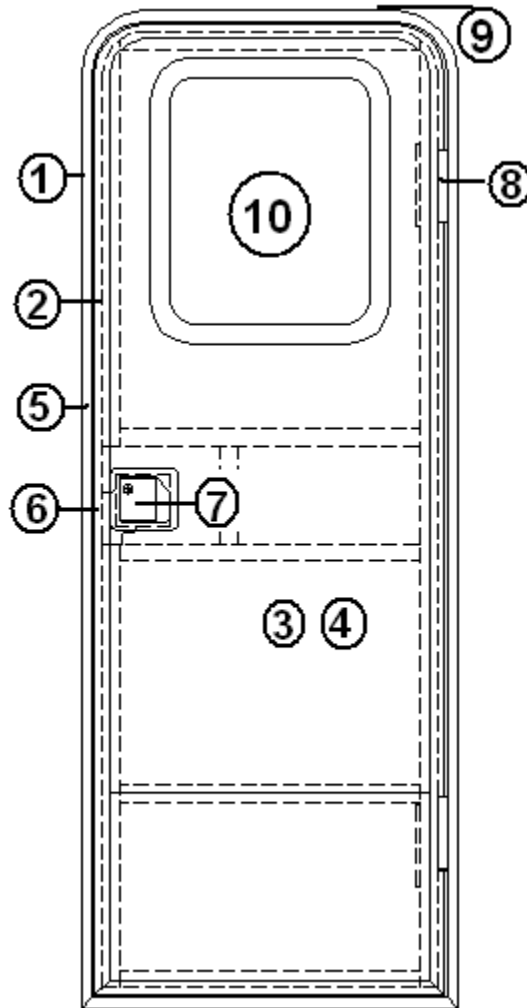

2006 Business Solutions Sky Deck

DOORS/WINDOWS/AWNINGS

Entrance Door, Side