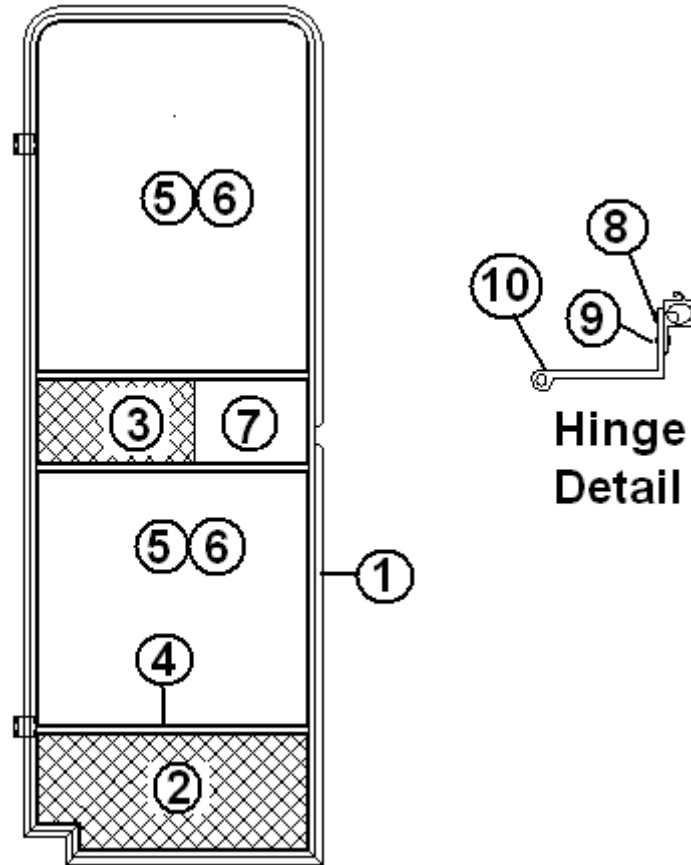

2006 Business Solutions Sky Deck

DOORS/WINDOWS/AWNINGS

Entrance Door Screen, Side

922503	SCREEN DOOR ASSY
1. 104782-184	EXTRUSION-FRAME SCREEN DOOR
2. 114050	PANEL (KICK) SCREEN DOOR
3. 114561	PANEL SLIDER SCREEN DOOR
4. 104784-78	EXTRUSION SCREENDOOR STIFFENER
5. 380079	SCREEN, GRAY
6. 200518	SPLINE, GRAY-SCREEN DOOR
7. 203000-01	CLOSEOUT-SCREEN DR. SILVER
8. 330126-03	RIVET POP SSD44SSBS
9. 325002-01	RIVET, ANODIZED CLEAR 1/8" X 3/8"
10. 960699	Main door hinge
380004	HANDLE WITH 8/32 X 1 SCREW
365190	SEAL RUBBER ADHESIVE, 3/4" X 3"