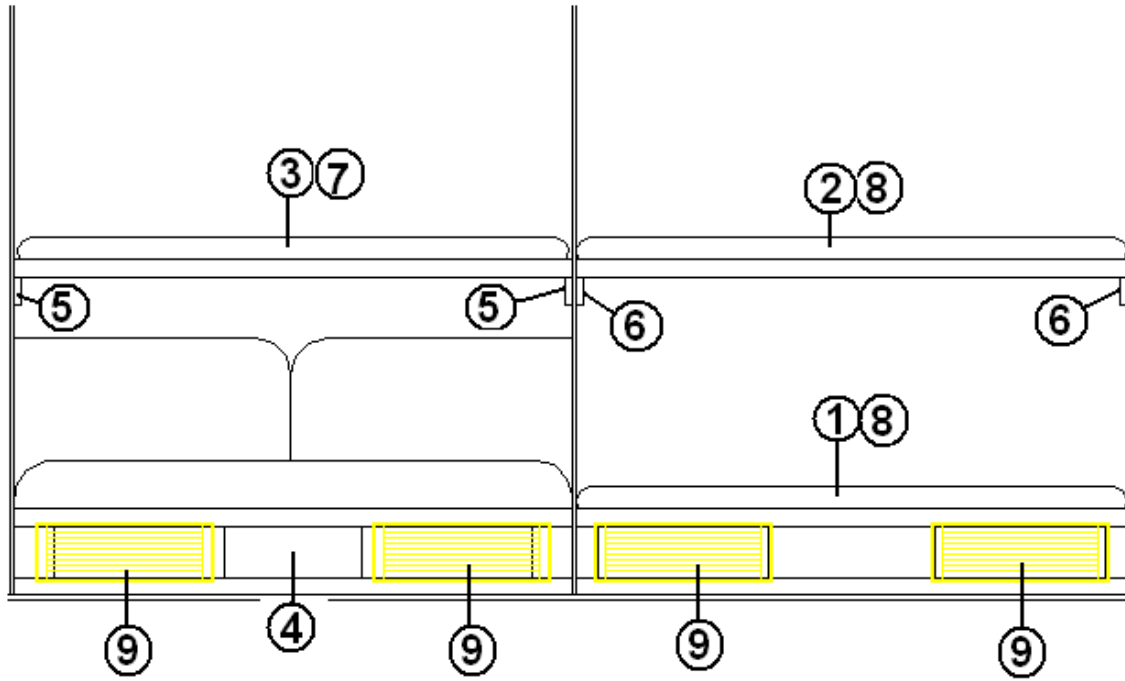

2006 Business Solutions Sky Deck

FURNITURE, LOUNGE

Bunk Assemblies, SD Bunk

- | | |
|---------------|---------------------------------|
| 1. 966318 | BUNK ASSY-BOTTOM |
| 2. 966317 | TOP ASSY-BUNK |
| 3. 966328 | FOLDING BUNK |
| 4. 801574-006 | FACE FRAME SOFA |
| 5. 801579-016 | BUNK SUPPORT |
| 6. 801586-006 | BUNK SUPPORT |
| 7. 703493 | MATTRESS-74" FOLDING 390SD BUNK |
| 8. 703517 | MATTRESS-BUNK 32" X 74" |
| 9. 800881-196 | DOOR-LOUVERED 24.5" X 8" |