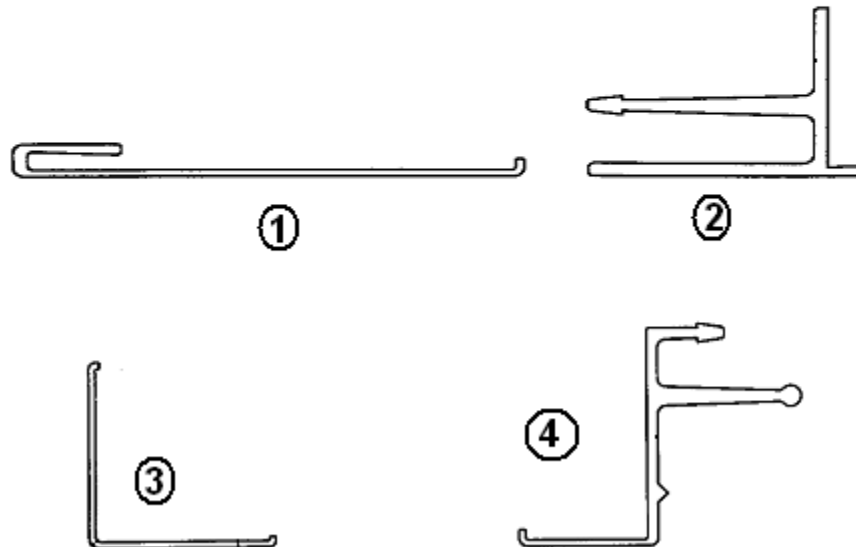

2006 Business Solutions Sky Deck

EXTERIOR SHELL

Slide-out Extrusion

1. 114771 Extrusion, slide out
2. 114770 Extrusion, slide, trim out box(fits behind 1.
3. 114768 Extrusion, slide out
- 4.114726 Extrusion, slide corner trim out frame

Item 1 is slotted to allow adjustment to the sidewall Cutout. Fitting will be required.