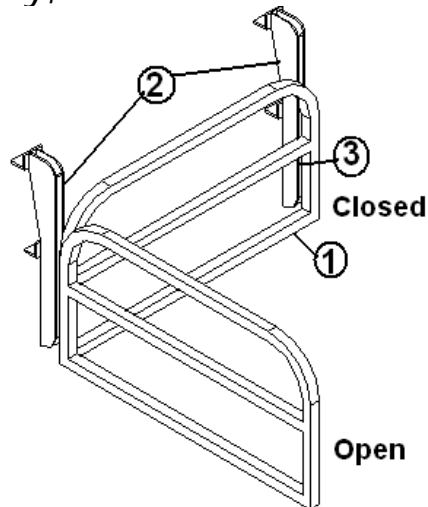

Hatch Gate Assembly, SD Business

- 966375-01 Hatch Gate Assembly
1. 454366 Gate, hatch
2. 454367 Gate, support
3. 115262 Spring Hinge
- 381661 CHAIN, SASH