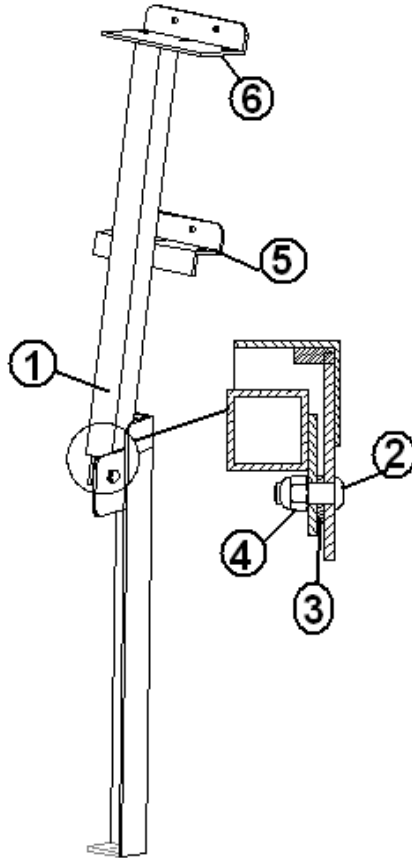

2006 Business Solutions Sky Deck

FURNITURE, SKY DECK ROOF

Safety Rail Stanchion, SD Business

1. 454374-01	Safety rail stanchion
2. 345420	3/8" x 1 1/4", S.S. shoulder bolt
3. 300138	3/8" ID nylon flat washer
4. 350174	5/16" x 18 S.S. Nylon Lock nut
5. 454342-02	Mounting plate
6. 454344	Mounting plate