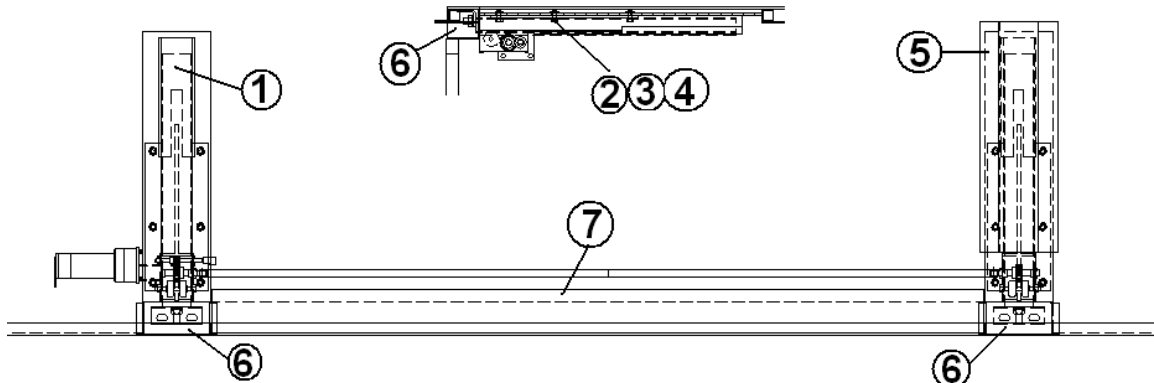

2006 Business Solutions Sky Deck

HARDWARE

Slide Out Mechanism, Galley

1. 410826	SLIDE-OUT SYS.POWER GEAR
2. 345269-05	BOLT- 1/2-13 HEX HD GR.5
3. 300112-50	WASHER FLAT, 1/2"
4. 300072-08	LOCK WASHER
5. 453695	HAT SECT-CLOSE OUT
6. 453703	CLOSE OUT
7. 452276	STEEL 20 GA GALVANIZED
381623	Roller, floor slide out
381592-01	BAR TRAVEL 10.25"W/ADJUSTABLE
114970	TRIM SLIDE-OUT LOWER
381730	FELT PAD, SELF ADHESIVE 1.5"DIA.
340093-06	CLIP, "J" VINYL COATED, 3/4" ID
203376	DISK-ACRYLIC 1/4"X 2.00"
965074	BOOT, SLIDE OUT SHAFT
512141	S/O Controller Limiter