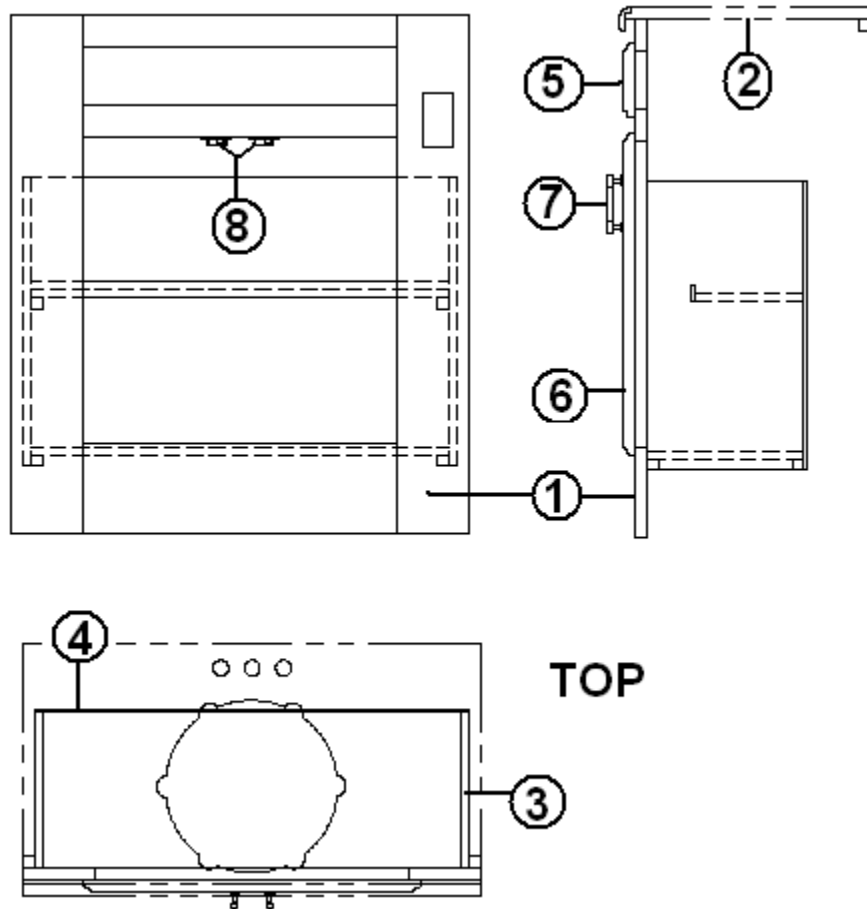

2006 Business Solutions Sky Deck

FURNITURE, BATH

Lavatory Cabinet, SD Bunk

966310	LAVATORY ASSEMBLY
1. 966305-006	FACE FRAME, LAVATORY
2. 966309	TOP, LAVATORY
3. 801179-006	PANELING 1/2", G1S, OAK/RAW
4. 801181-006	PANELING, 5/32", OAK/RAW
5. 801253-055	DOOR, 10.50" X 20"
6. 801254-036	DRAWER FACE, 4.75" X 21.5"
7. 381865	PULL-BAR BRUSH NICKEL
8. 381228-01	CATCH GRABBER DOOR