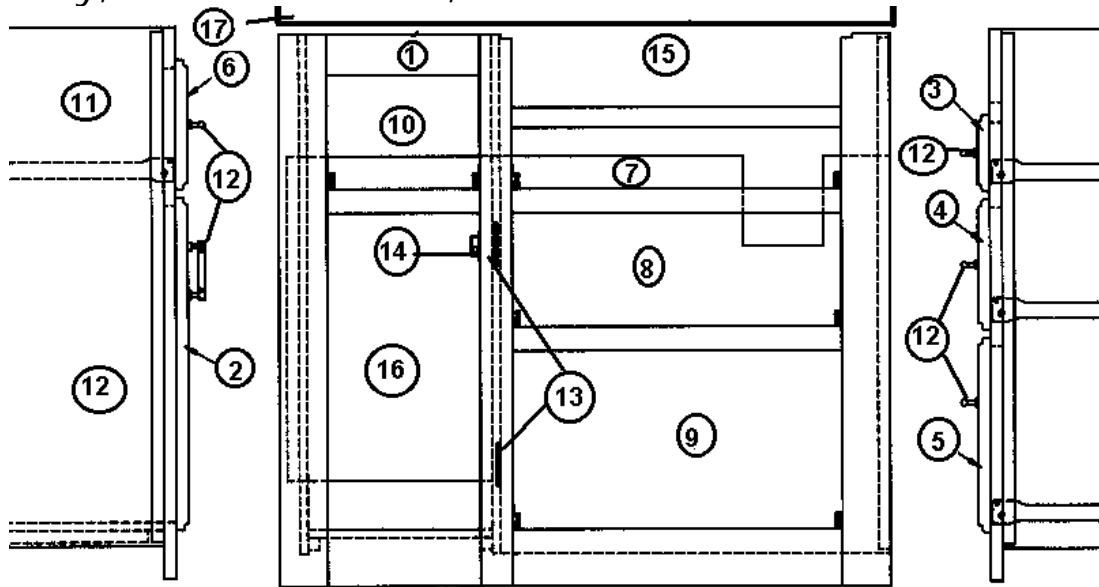

2006 Business Solutions Sky Deck

FURNITURE, GALLEY

Galley, 3 Burner w/Oven, SD Bunk

964856-06 1. 964762-006 2. 801253-056 3. 801254-036 4. 801254-046 5. 801254-056 6. 801254-076 7. 964906-02 8. 964907-03 9. 964909-02 10. 964907-02 11. 381526-03 11. 381526-06 12. 381835 13. 381683 14. 381228-01 15. 690396-10 16. 381491 17. 965635	Galley, Cook top Section, 390 Face frame, Galley, cook top section Door, raised panel, 10.50" x 20.5" Drawer face, 4.75" x 21.50" Drawer face, 8.00" x 21.50" Drawer face, 12.00" x 21.50" Drawer face, 8.00" x 10.50" Drawer box, 2.75" x 19.50" x 18.00" Drawer box, 6.00" x 19.50" x 18.00" Drawer box, 10.00" x 19.50" x 18.00" Drawer box, 6.00" x 8.50" x 18.00" Drawer slide, 18", pair BRACKET ADJUSTABLE REAR 251 (PAIR) HANDLE-CHROME/BRASS Door hinges Door grabber catch COOKTOP-3 BURNER, S. S. TOP Trash can, roll out Galley top