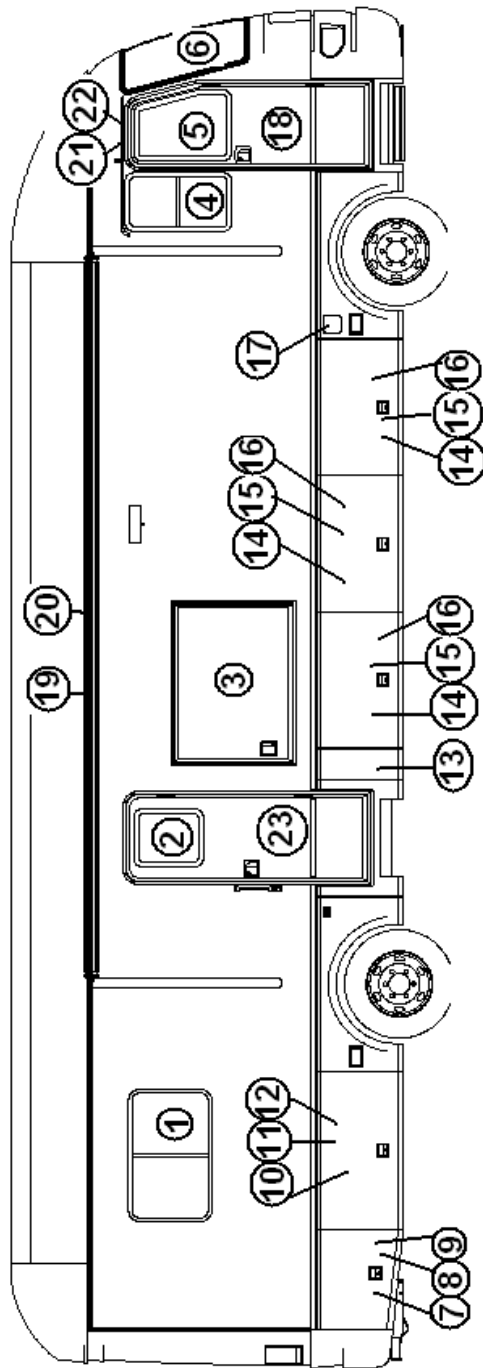

2006 Business Solutions Sky Deck

DOORS/WINDOWS/AWNINGS

Roadside, 390 Sky Deck Business Unit

See next page for P/N