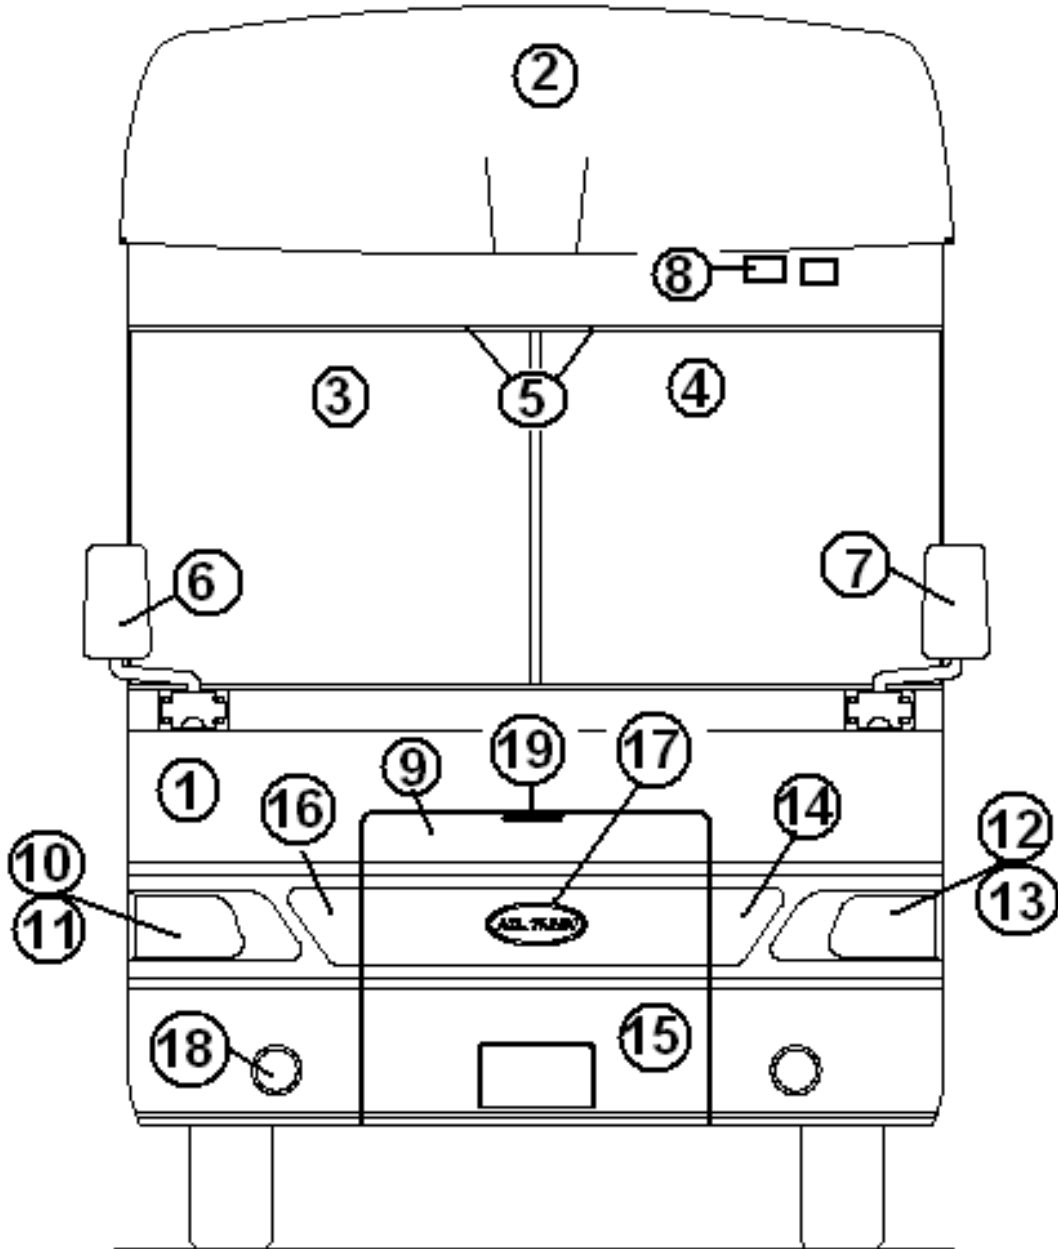

2006 Business Solutions Sky Deck

EXTERIOR SHELL

Front End

See next page for P/N