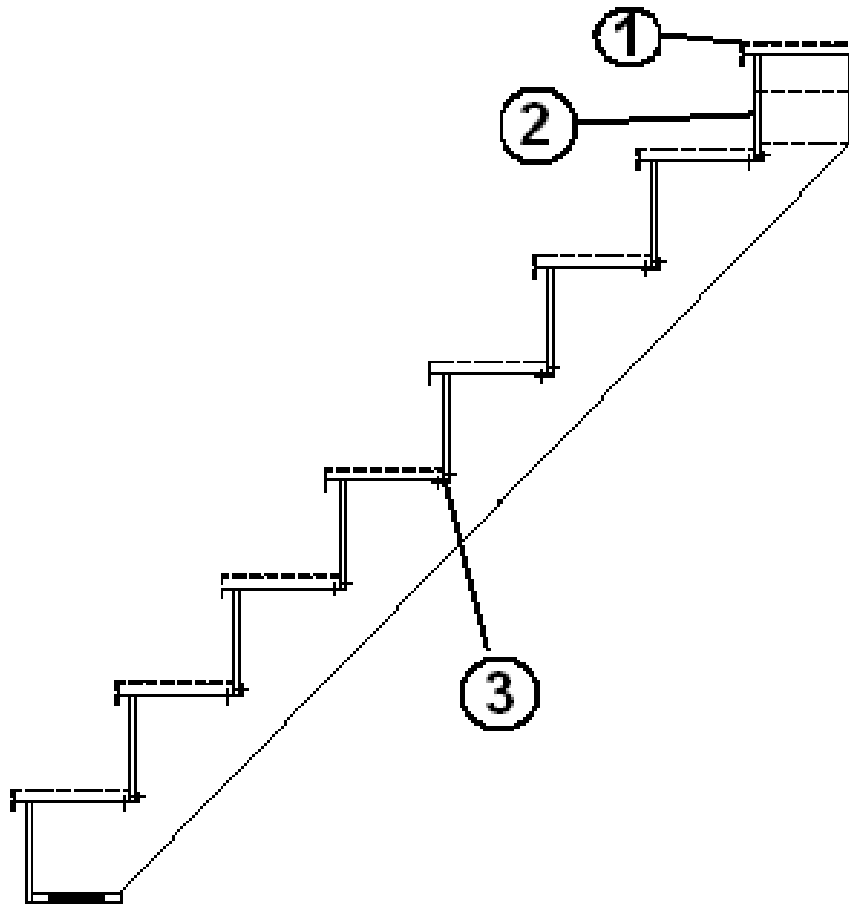

2006 Business Solutions Sky Deck

FURNITURE, LOUNGE

Stair Assembly, SD Business

966181	STEP ASSY
1. 702812	Flooring ,step tread
2. 101134	Aluminum angle, 1/8" x 1" x 8'
3. 114879-01	Aluminum sheet, .040" x 33"