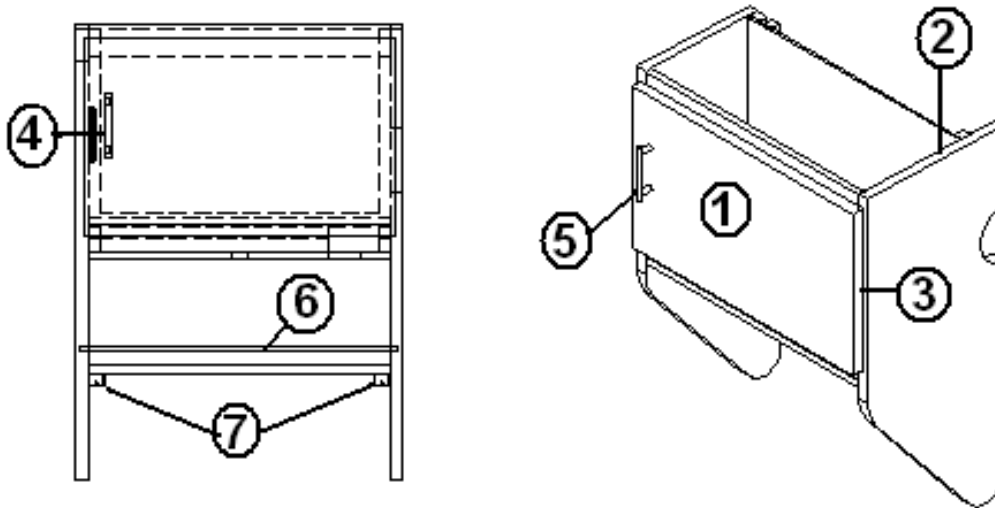

2006 Business Solutions Sky Deck

FURNITURE, LOUNGE

Roof Locker, Kitchenette, SD Business

966212	R/L ASSY-KITCHNETTE
1. 801341-126	DOOR-GAL 9"X 10.63"
2. 365282	EDGE BANDING- .94" CHERRY
3. 381607-01	HINGE-GRASS EURO
4. 381228-01	CATCH GRABBER DOOR
5. 381865	PULL-BAR BRUSH NICKEL
6. 115042	Rod, .25" aluminum