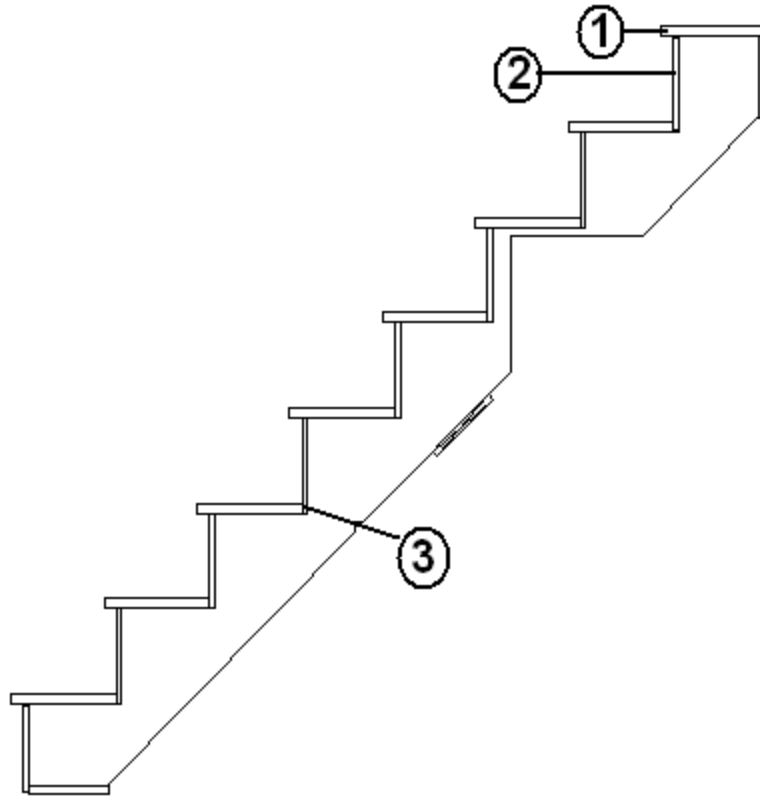

2006 Business Solutions Sky Deck

FURNITURE, LOUNGE

Stair Assembly, SD Bunk

963302	STEP ASSY
1. 702812	Flooring ,step tread
2. 101134	Aluminum angle, 1/8" x 1" x 8'
3. 114879-01	Aluminum sheet, .040" x 33"