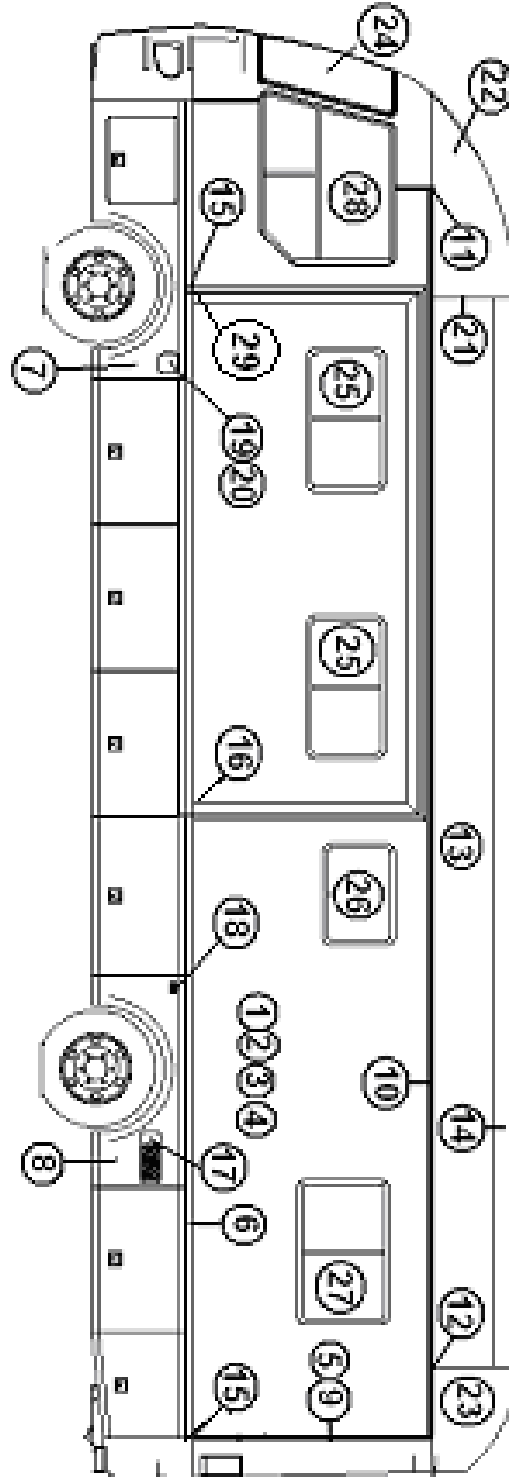

2006 Business Solutions Sky Deck

EXTERIOR SHELL

Wall, Roadside 390 Sky Deck Business