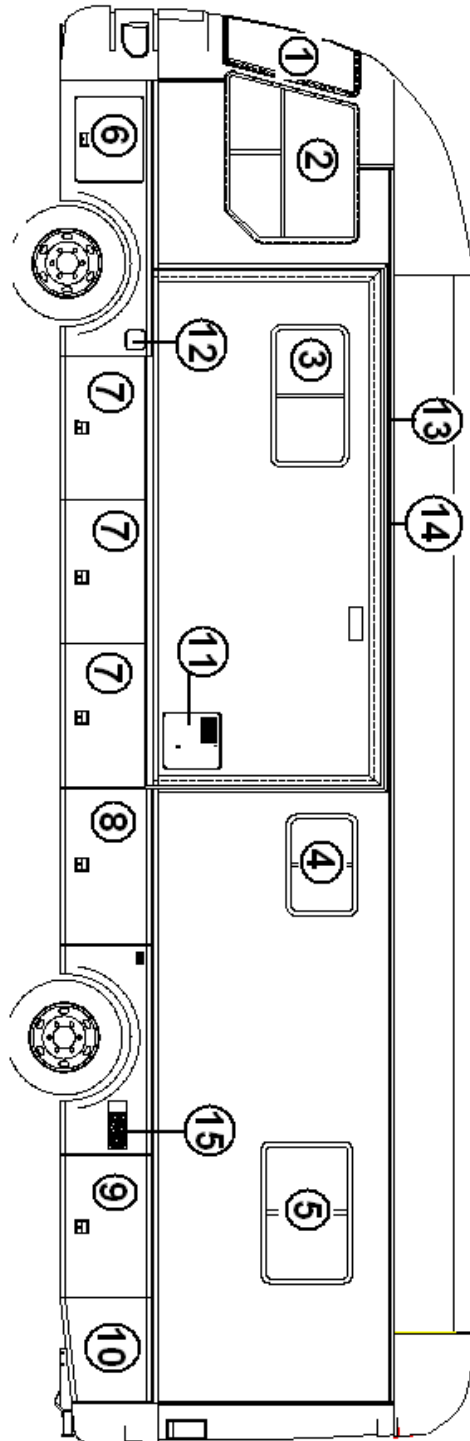

2006 Business Solutions Sky Deck

DOORS/WINDOWS/AWNINGS

Roadside, 390 Sky Deck Bunk

Part Numbers On The Next Page