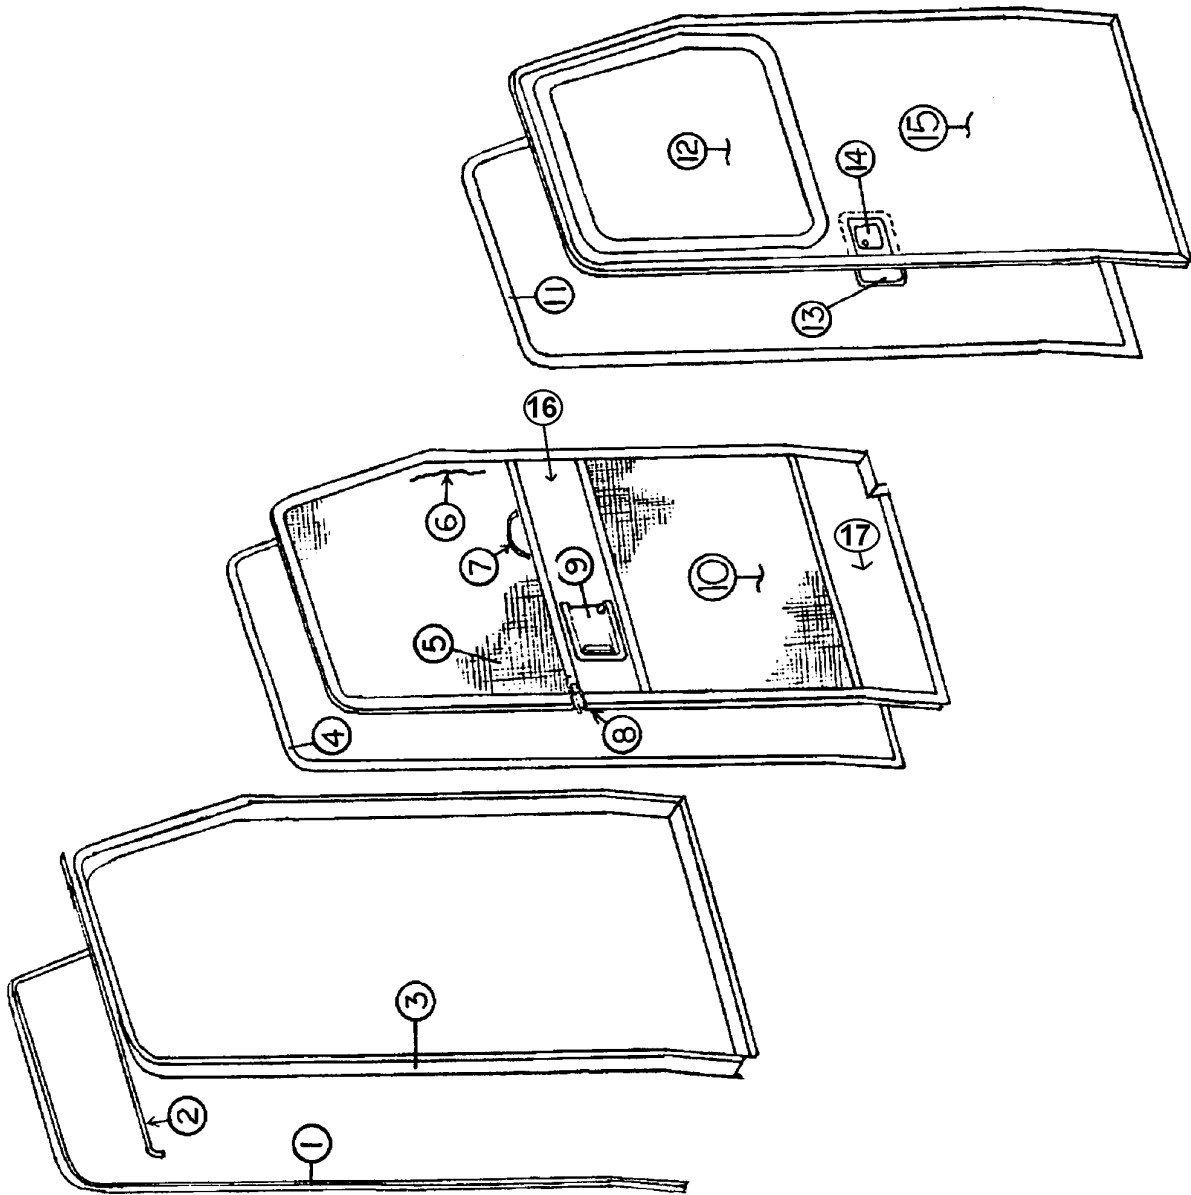

2006 Business Solutions Sky Deck

DOORS/WINDOWS/AWNINGS

Cab Entrance/Screen Door

See Next Page for Part numbers.