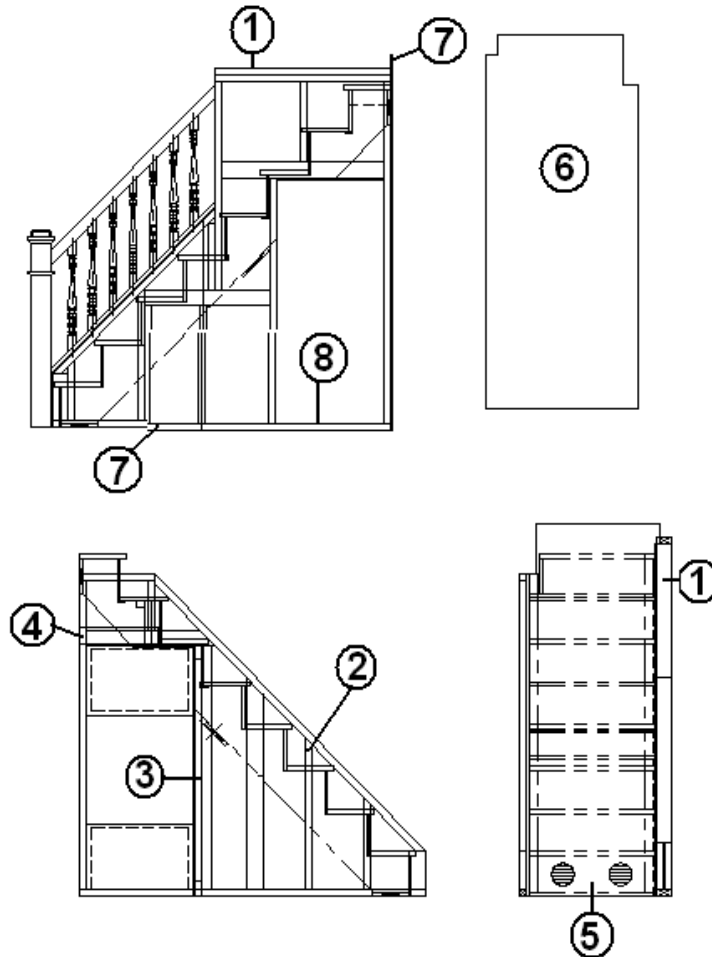

2006 Business Solutions Sky Deck

FURNITURE, LOUNGE

Stairway Assembly, SD Bunk

1. 966299	WALL ASSY-STAIR OUTER
2. 966300	WALL ASSY-INNER STAIR
3. 966301	SUPPORT-STAIR WALL
4. 966302	SUPPORT ASSY-STAIR
5. 966303	STAIR MODIFICATION
6. 801583	PANEL, AFT STAIRS
7. 801600-01A	PANEL, LH STAIRWELL OUTER
8. 801600-02B	PANEL. RH STAIRWELL OUTER