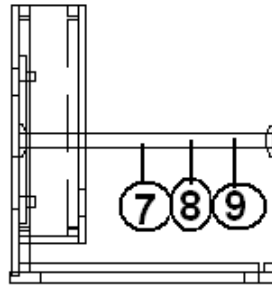

2006 Business Solutions Sky Deck

FURNITURE, REAR ROOM

Closet Roadside, Queen Bed Option, SD Bunk

966397	CLOSET ASSY-RS AFT
1. 801603-02	FACE FRAME, AFT CLOSET
2. 801180-006	PANEL, 1/2", OAK/OAK
3. 801253-166	DOOR, RAISED PANEL, 13.00" X 68.25"
4. 381683	DOOR HINGES, HIDDEN
5. 381835	HANDLE-CHROME/BRASS
6. 381228	CATCH GRABBER DOOR
7. 380045	TUBING 3/4"
8. 380046	FLANGE CHROME
9. 200975-04	CONDUIT, FLEXIBLE BLACK PLASTIC
10. 801253-186	DOOR, 11.25" X 18"
381688	BUMPON