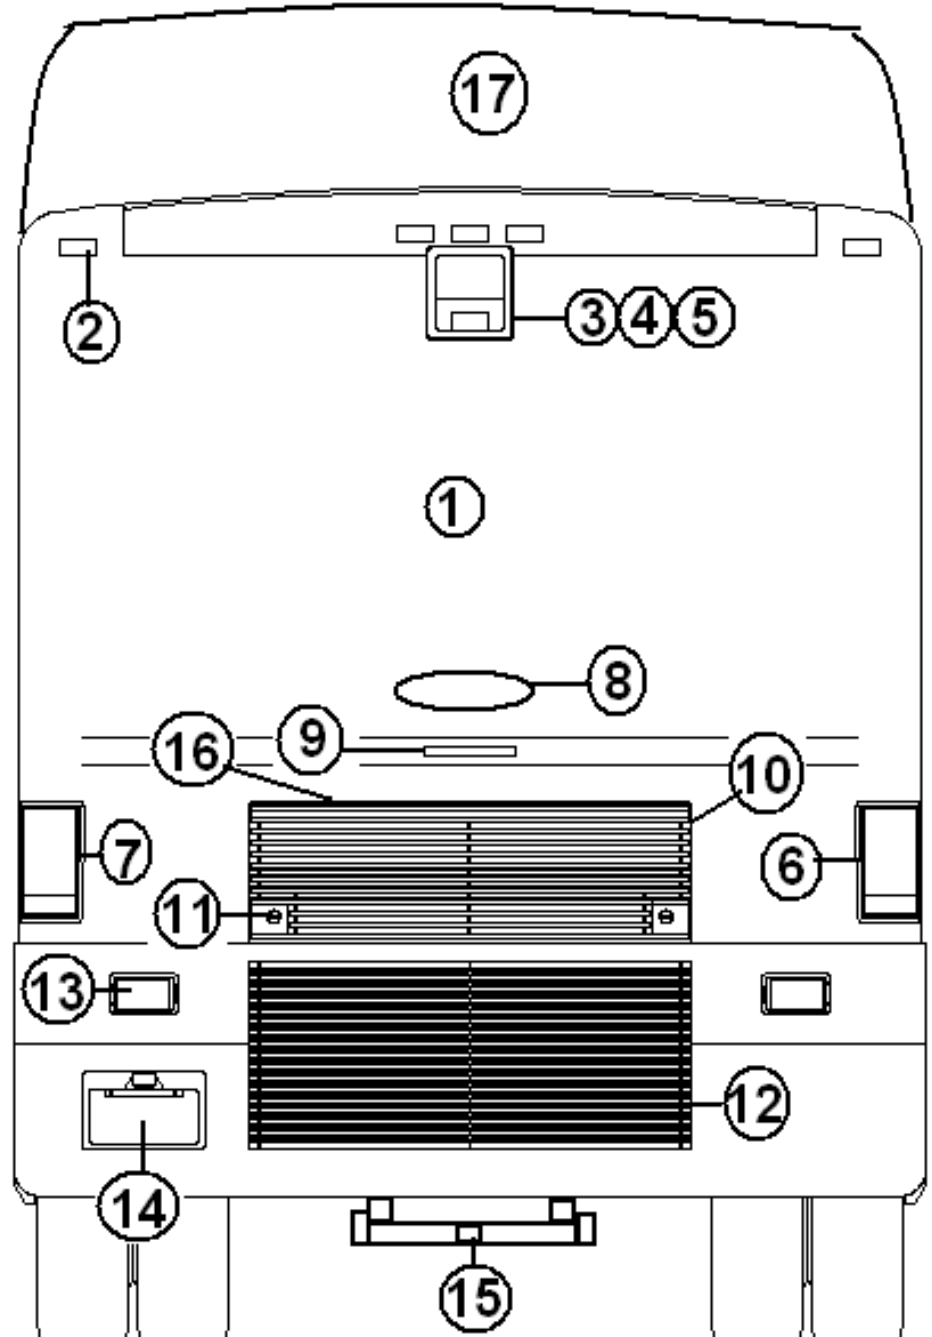

2006 Business Solutions Sky Deck

EXTERIOR SHELL

Aft End

See next page for P/N