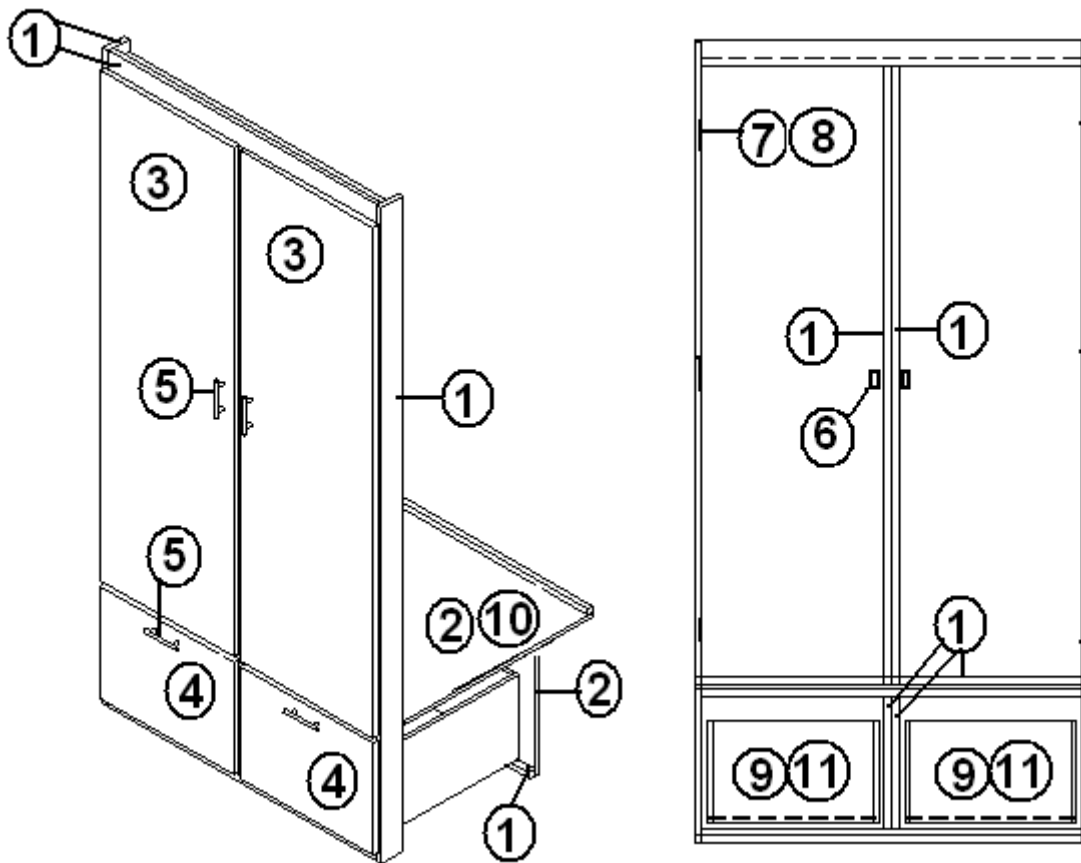

2006 Business Solutions Sky Deck

FURNITURE, LOUNGE

Storage Cabinet, optional, SD Business

966373	RS STORAGE CAB.ASSY
1. 801660-018	PANEL, CHERRY/CHERRY 3/4"
2. 801480-01	PANEL, CHERRY/CHERRY 12 MM
3. 801341-150	DOOR, 18.31X60.78
4. 801341-151	DOOR, 18.31X51.12
5. 381865	PULL-BAR BRUSH NICKEL
6. 381228	CATCH GRABBER DOOR
7. 381607-01	HINGE-GRASS EURO W/80307 PLASTIC
8. 381607-02	BASEPLATE-GRASS HINGE
9. 964909-12	DRAWER BOX ASSY-10" X 16.69" X 20"
10. 701538-01	CARPET-ECONOLIER W/PSA BACK
11. 381526-04	DRAWER SLIDE-950 RV 20" 500MM PER