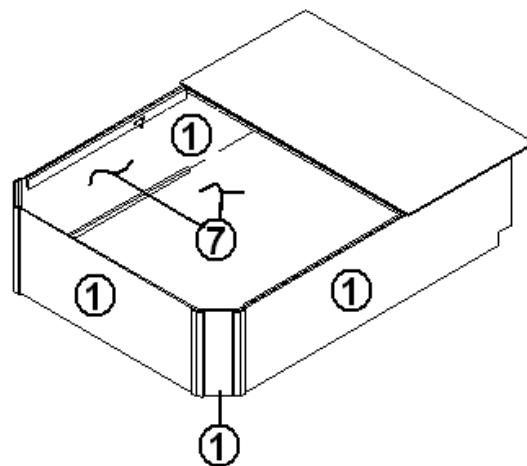

2006 Business Solutions Sky Deck

FURNITURE, REAR ROOM

Bed, Queen, SD Bunk, option

- | | |
|---------------|-----------------------------|
| 966396 | BED ASSY-QUEEN |
| 1. 801180-006 | PANEL, 1/2" OAK |
| 2. 114690 | ANGLE BED CORNER |
| 3. 801172-016 | MOLDING, CORNER |
| 4. 381263 | BRACKET, PROP, W/BALL |
| 5. 381549 | GAS SPRING |
| 6. 966402 | TOP ASSY-BED |
| 7. 701538-01 | CARPET-ECONOLIER W/PSA BACK |
| 8. 380203-01 | PIANO HINGE 1/8" PIN |
| 9. 381262 | BRACKET, PROP, W/BALL |
| 965605-03 | HEADBOARD ASSY. |