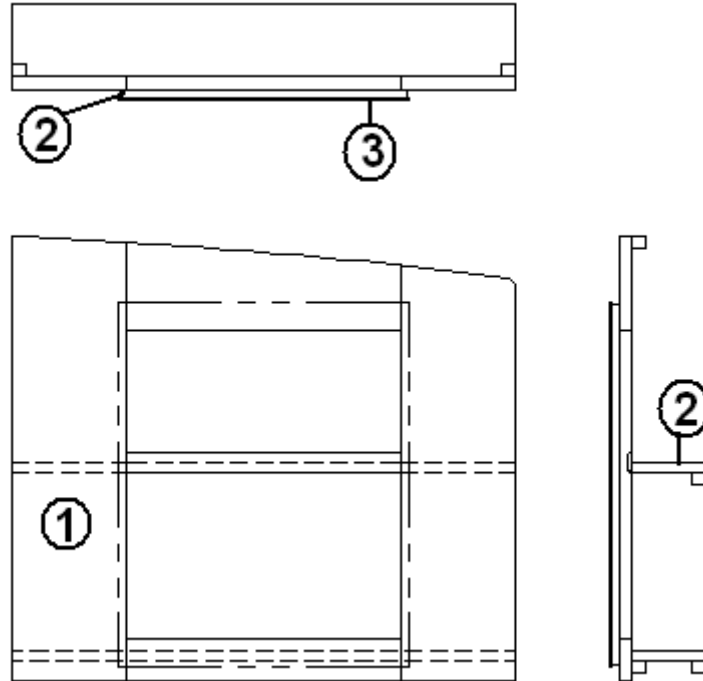

2006 Business Solutions Sky Deck

FURNITURE, BATH

Medicine Cabinet, SD Bunk

- | | |
|---------------|---------------------------------|
| 966311 | MEDICINE CABINET ASSY. |
| 1. 966306-006 | FACE FRAME, MEDICINE CABINET |
| 2. 801180-006 | PANEL, 1/2", G2S, OAK/OAK |
| 3. 372203-11 | MIRROR- POL EDGES- 17.00" X 21" |
| 381836 | Hinge, bright brass |
| 381228-01 | Door grabber catch |
| 385940 | Mirror pull, brass |