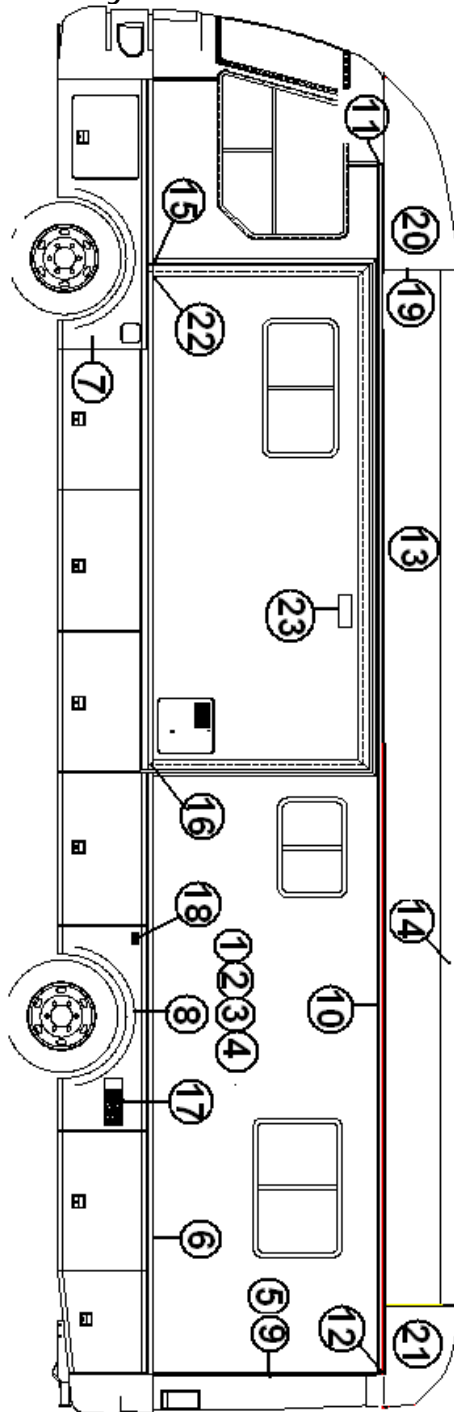

2006 Business Solutions Sky Deck

EXTERIOR SHELL

Wall, Roadside 390 Sky Deck Bunk

Part Numbers On The Next Page