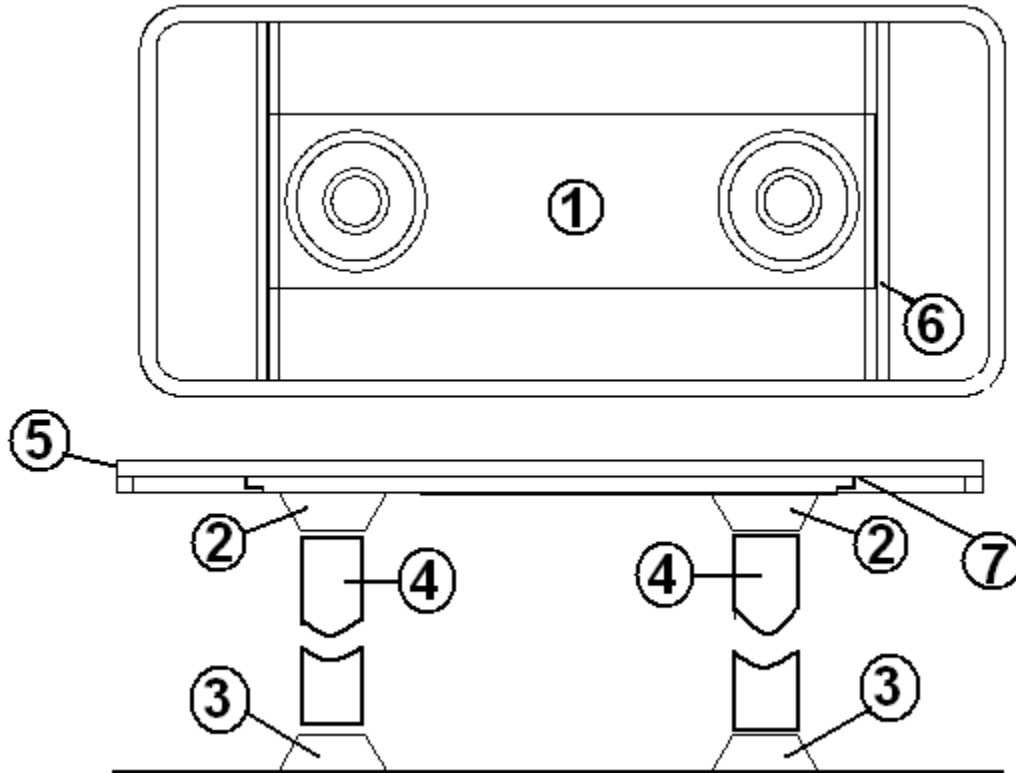

2006 Business Solutions Sky Deck

FURNITURE, LOUNGE

Table, Pedestal, SD Business

966270	TABLE ASSY-PEDESTAL
1. 601987	TOP ASSY-PEDESTAL TABLE
2. 380338	SOCKET, PEDESTAL, TABLE
3. 380339	SOCKET, PEDESTAL, FLOOR
4. 380337	LEG, PEDESTAL, 28.5"
5. 801376-01	PANEL, FROST WHITE/WHITELINER
6. 195462-01	EXTRUSION-"Z" ALUMINUM
801355	PANEL, FROST WHITE 4' X 8'