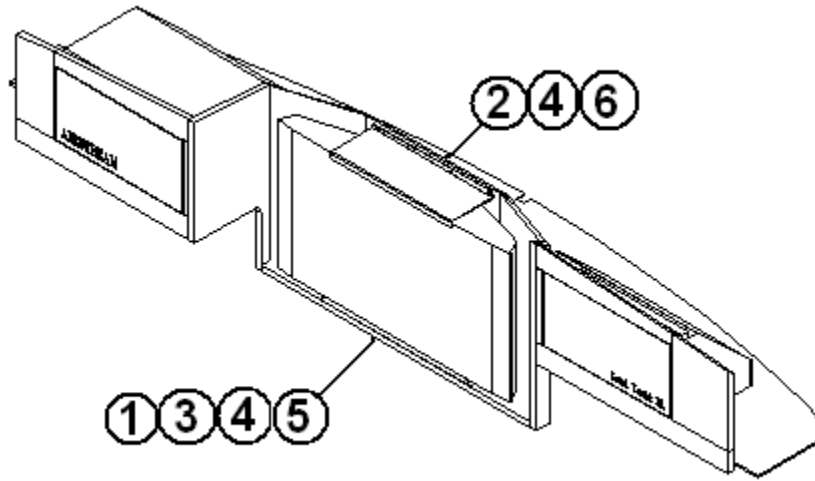

2006 Business Solutions Sky Deck

ENTERTAINMENT

Television, Front Cab

690504	TV- LCD COLOR 26" SONY
1. 454236	BRKT-BOTTOM LCD TV
2. 454237	BRKT. UPPER LCD TV
3. 345425-05	SCREW-16MM PAN HD BLACK
4. 320005	SCREW SHEET METAL 8 X 1BH
5. 800405-008	PLUG BUTTON HARDWOOD
6. 365239	FOAM NON-SKID PAD 1/4 X 1 X 1/
511278	Lock out, 110 volt disconnect
511283	BOX HANDY 2" X 4" METAL
800405-006	PLUG BUTTON HARDWOOD, OAK

Video Control System

511310	Video control center
511409	TERMINAL-FEMALE QUICK DISC.AA2134
511570	PATCH CORD, RCA, MALE-TO-MALE 50'
511488-03	Patch cord, radio to amplifier
511423	PLUG-EARPHONE W/6" WIRE #30421W