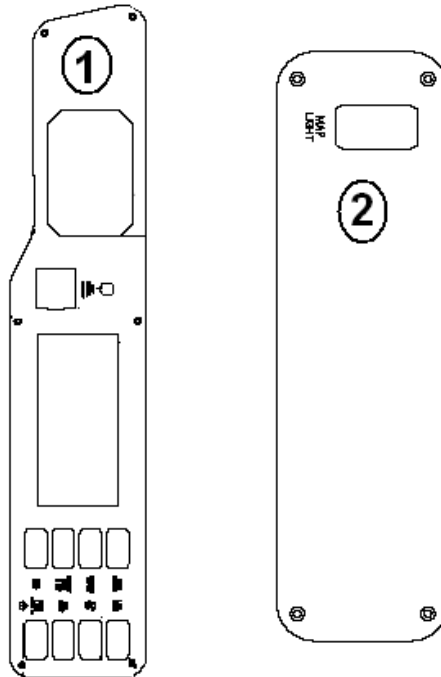

2006 Business Solutions Sky Deck

ELECTRICAL, 12 VOLT

Switches/Panels, Cab Armrests

1. 512033 Driver Switch Panel w/switches w/o navigation system
1. 512033-01 Driver Switch Panel w/switches, Sky Deck Business Units w/o navigation system
2. 512020 Passenger Switch Panel w/switches
  - 320094-04 SCREW, OVAL HEAD, BLACK
  - 320006 SCREW SHEET METAL 8 X 3/4"
  - 381081-01 SNAP CAP W/WASHER, WHITE
  - 511579-100 Back-up camera, Door lock
  - 511579-101 Drive, map, aisle, docking lights
  - 511579-102 Defrost fans, HI-LO
  - 511579-103 Aux start, I.C.C. blink
  - 511579-104 Generator stop/start
  - 511579-105 Switch blank (if needed)
  - 511579-106 LED light & Bezel door unlocked warning
  - 511305-10 Remote exterior mirror
  - 511419-06 Wiper/washer