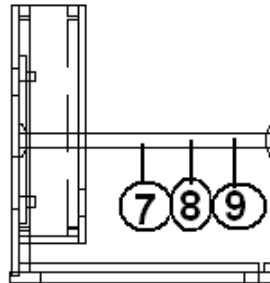

2006 Business Solutions Sky Deck

FURNITURE, REAR ROOM

Closet Roadside, SD Bunk

966325	CLOSET ASSY-RS AFT
1. 801572-02	FACE FRAME, AFT CLOSET
2. 801180-006	PANEL, 1/2", OAK/OAK
3. 801253-146	DOOR, RAISED PANEL, 16.50" X 68.25"
4. 381683	DOOR HINGES, HIDDEN
5. 381835	HANDLE-CHROME/BRASS
6. 381228	CATCH GRABBER DOOR
7. 380045	TUBING 3/4"
8. 380046	FLANGE CHROME
9. 200975-04	CONDUIT, FLEXIBLE BLACK PLASTIC
10. 801253-186	DOOR, 11.25" X 18"
381688	BUMPON