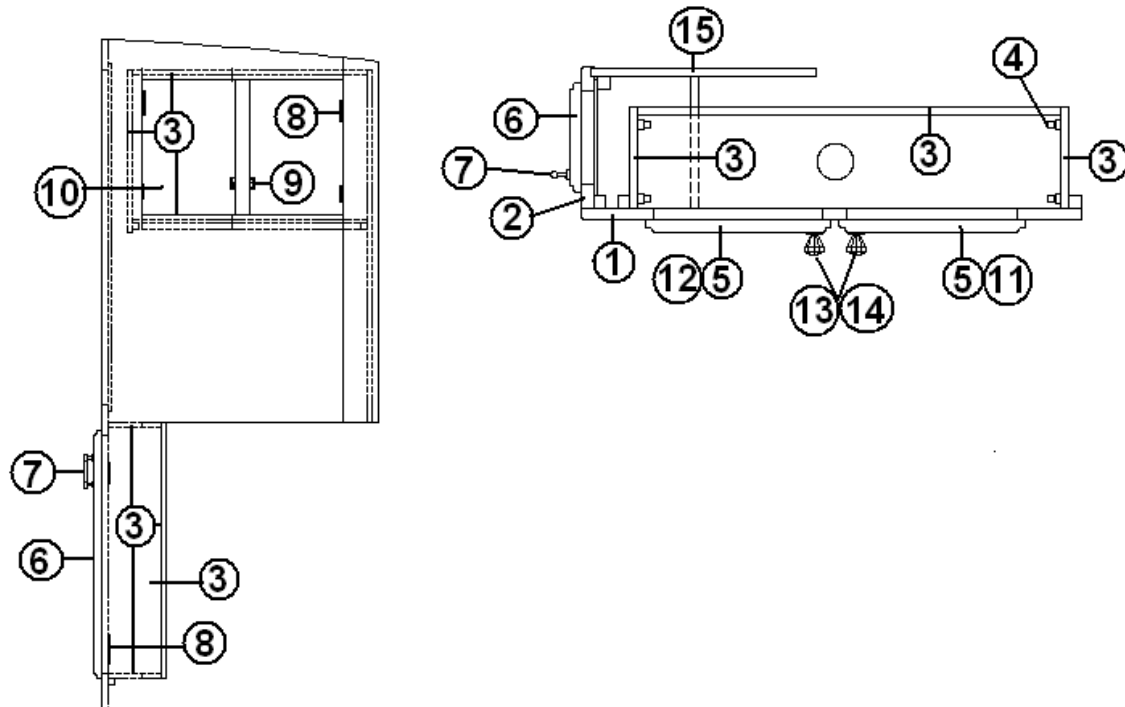

2006 Business Solutions Sky Deck

FURNITURE, GALLEY

Galley Spice Cabinet, SD Bunk

966320	SPICE CABINET
1. 801576-006	FACE FRAME, GALLEY SPICE CABINET
2. 964788-006	FACE FRAME GALLEY CONTROL PANEL
3. 801179-006	PANELING, .5" OAK/RAW
4. 381527	SHELF STRIPS SPEEDY
5. 801256-032	DOOR FRAME, 11.50" X 16.25"
6. 801254-126	DRAWER FACE, OAK, 6.75 X 27.5
7. 381795	PULL OPEN ARCH 3"CTR SATIN CHR
8. 381835	HANDLE-CHROME/BRASS
9. 381228-01	CATCH GRABBER DOOR
10. 371377-01	SHELF GLASS, 5.62" X 25.38"
11. 381687-01	GLASS DECORATIVE, RH, 8.5" X 13.38"
12. 381687-02	GLASS-DECORATIVE LH, 8.5" X 13.38"
13. 381796	KNOB HOLLOW 1.25"
14. 345001-07	SCREW - #8-32 X .88 GRADE 2
15. 801180-006	PANEL, 1/2", OAK/OAK
	381688 BUMPON
381754	MIRROR CLIP