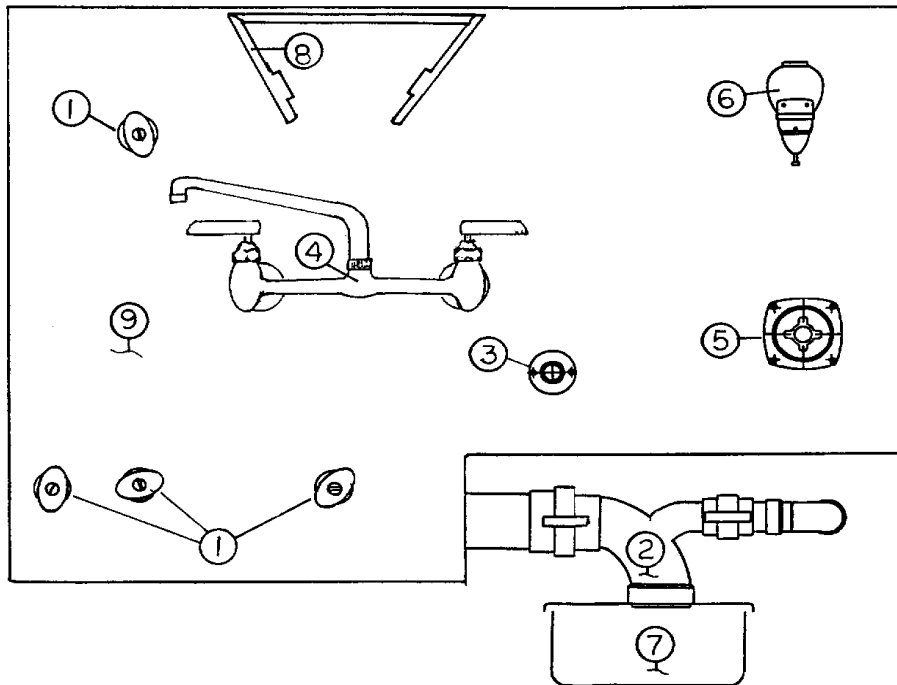

2006 Business Solutions Sky Deck

PLUMBING, DRAIN

Utility Compartment

1. 601698-22 Shut-off, 1/2 barb x 1/2 barb
2. 601482 Dump valves, includes gray and black w/drop out
3. 601786 Water hook up, black water flush
4. 601742 Faucet, BK, heavy duty
5. 601392-05 City water hook up w/ regulator
6. 381651 Dispenser, liquid soap
7. 203201 Pan, sewer hose storage
8. 203035 Holder, paper towel
- 511045-02 Hatch, electrical, polar white
10. 381435 HATCH, ACCESS COVER, 4" WHITE
- 381463-02 Cover access hatch, sewer hose, black, 5"
- 385931-01 Decal sheet, all panel decals
- 690264-03 PLUMBING FLASHING V-2049-1 WHITE
14. 701538 Carpet, Black Velour
15. 511605 Exterior water pump switch
- 195329-240 SEWER HOSE ADAPTOR
- 340084-52 CLAMP, HOSE SAE #52