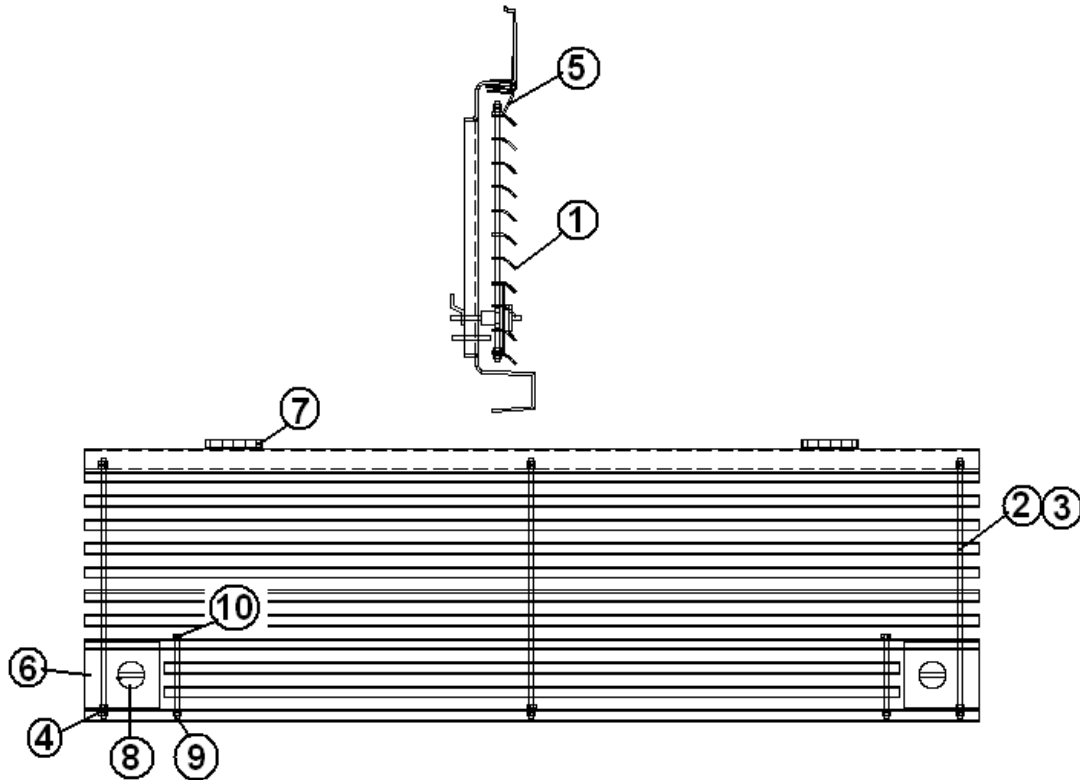

2006 Business Solutions Sky Deck

DOORS/WINDOWS/AWNINGS

Rear Access Door

922938	DOOR ASSY-REAR LOUVERED
1. 114868	EXTRU., LOUVER REAR GRILL
2. 345391	ROD-THREADED 1/4-20 X 10'
3. 452213-219	SPACER, 2.19" LONG
4. 350022	NUT KEP 1/4-20 CAD PLATED
5. 115184	TOP RAIL
6. 115322	LATCH PLATE
7. 381434	HINGE, S.S., 3 X 3
8. 381227-01	WISE-ACTION LATCH, CURVED PAWL
9. 452213-169	SPACER, 1.69" LONG
10. 345417	NUT, ACORN, STAINLESS, LOCK
381569-05	Gas spring, 30#-rear access
381262	Bracket, prop w/ball
381310	Bracket, gas prop, upper