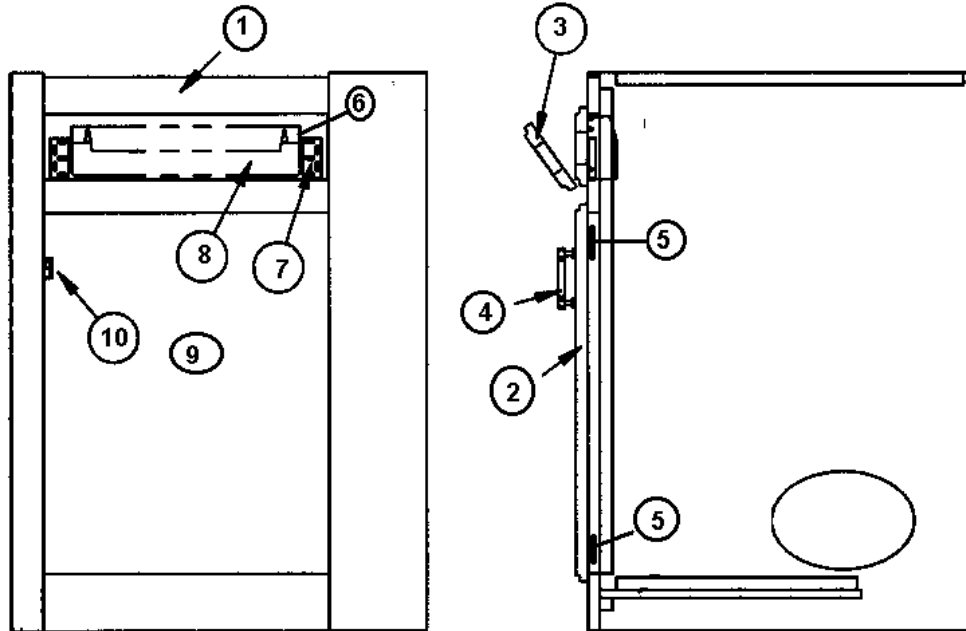

Drawer box, 6.00" x 12.25" x 22.00"

Drawer box, 10.00" x 12.25" x 22.00"

HANDLE-CHROME/BRASS

Drawer slide, 22" pair

Drawer slide, Adjustable rear bracket

2006 Business Solutions Sky Deck

FURNITURE, GALLEY

Galley, Sink Section SD Bunk