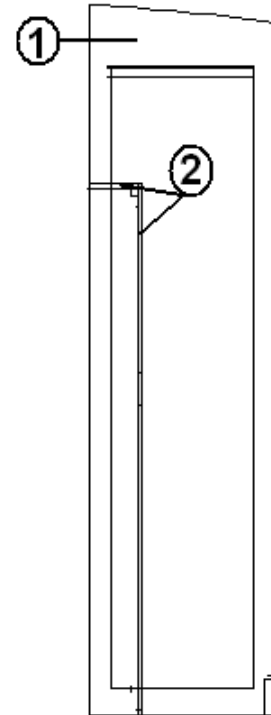

2006 Business Solutions Sky Deck

FURNITURE, REAR ROOM

Closet Roadside, SD Bunk

966325	CLOSET ASSY-RS AFT
1. 801572-02	FACE FRAME, AFT CLOSET
2. 801180-006	PANEL, 1/2", OAK/OAK
3. 801253-146	DOOR, RAISED PANEL, 16.50" X 68.25"
4. 381683	DOOR HINGES, HIDDEN
5. 381835	HANDLE-CHROME/BRASS
6. 381228	CATCH GRABBER DOOR
7. 380045	TUBING 3/4"
8. 380046	FLANGE CHROME
9. 200975-04	CONDUIT, FLEXIBLE BLACK PLASTIC
10. 801253-186	DOOR, 11.25" X 18"
381688	BUMPON