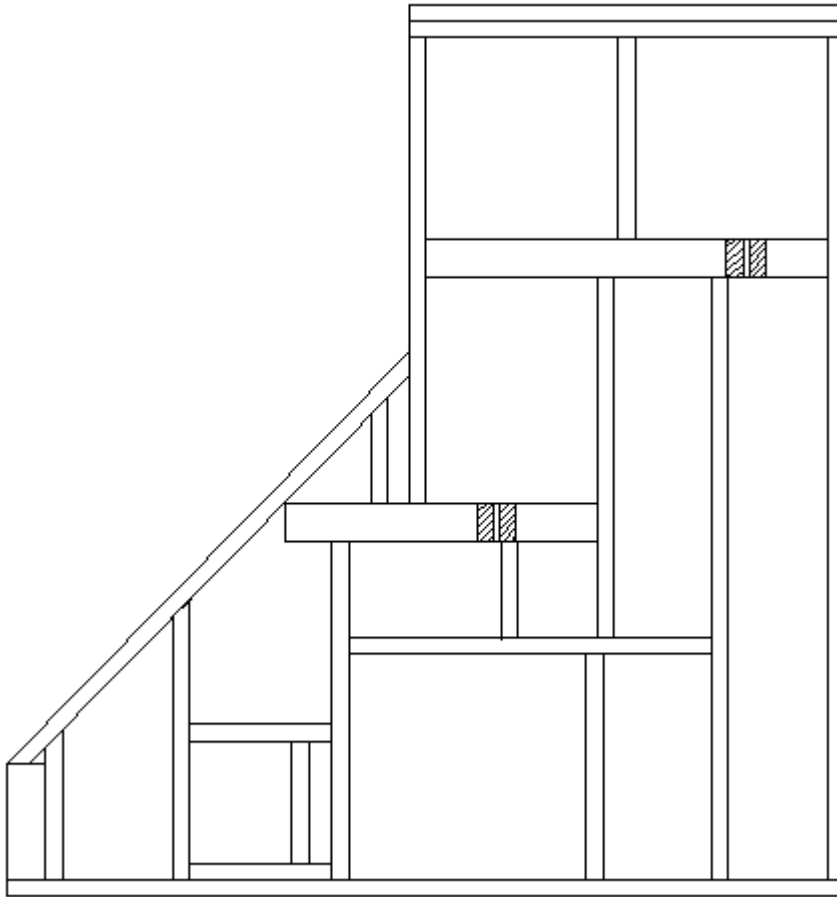

2006 Business Solutions Sky Deck

FURNITURE, LOUNGE

Stair Outer Wall Assembly, SD Business

966182

Stair outer wall