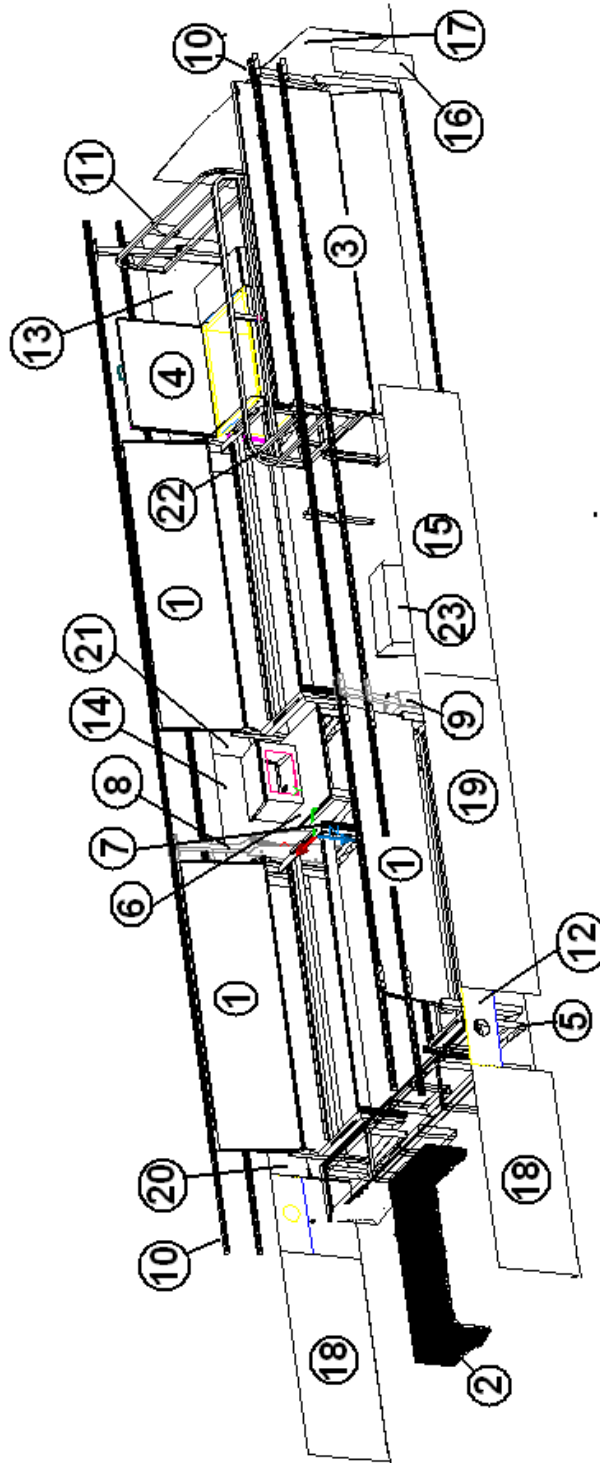

2006 Business Solutions Sky Deck

FURNITURE, SKY DECK ROOF

Roof Furniture Assemblies, SD Business

Assembly Numbers on Next Page