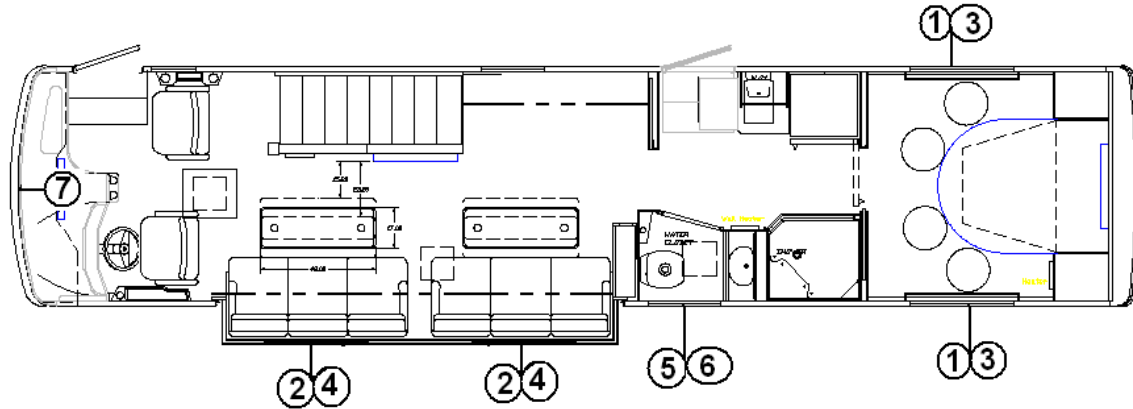

2006 Business Solutions Sky Deck

DRAPES/BLINDS/VALANCES

Shades/Shadow Boxes, 396 Sky Deck Business

1. 966131-16 SHADOW BOX ASSY, 43" X 26"
2. 966332 SHADOW BOX ASSY
3. 703522-01 SHADE, PLEATED, DAY/NIGHT, 44" X 28"
4. 703522-02 SHADE, PLEATED, DAY/NIGHT, 44" X 24"
5. 965078-008 FRAME, WINDOW SURROUND, BATH
6. 703523-01 SHADE, PLEATED, NIGHT, 34.5"X25" 390
7. 703579 WINDSHIELD WRAP-SILVER