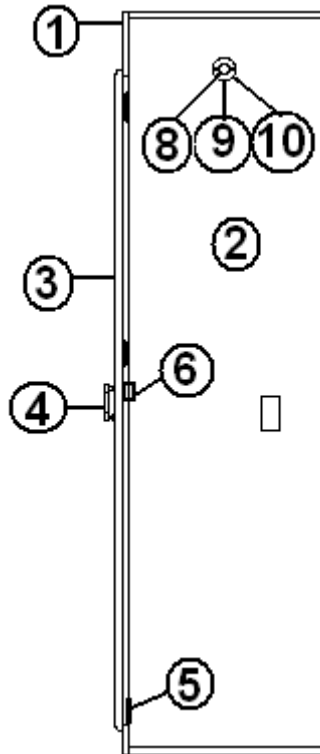

2006 Business Solutions Sky Deck

FURNITURE, REAR ROOM

Closet Curbside, SD Bunk

966319	CLOSET ASSY-CS AFT
1. 801572-016	FACE FRAME, CS CLOSET
2. 801180-006	PANEL, 1/2" OAK/OAK
3. 801253-146	DOOR, RAISED PANEL, 16.5" X 68.25"
4. 381835	HANDLE-CHROME/BRASS
5. 381683	DOOR HINGES
6. 381228	CATCH, GRABBER, DOOR
7. 800573-606	MOLDING, DOOR EDGE, OAK
8. 380045	TUBING 3/4"
9. 380046	FLANGE CHROME
10. 200975-04	CONDUIT, FLEXIBLE BLACK PLASTIC
701538-01	CARPET-ECONOLIER W/PSA BACK
381688	BUMPON