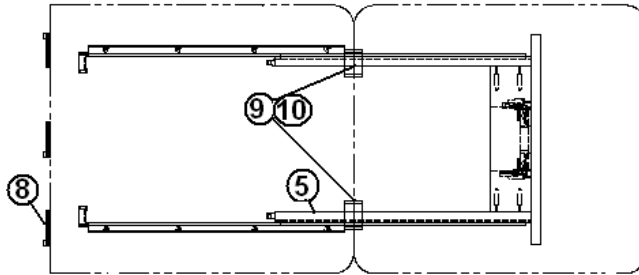

2006 Business Solutions Sky Deck

FURNITURE, LOUNGE

Lift Up Table SD Bunk

966126-02	TABLE, LIFT UP 24.00"
1. 960416-02	LEAF, TABLE, LOWER, OAK
2. 960417-02	LEAF, TABLE, UPPER, OAK
3. 962177-036	LEG HARDWOOD 30.50"
4. 960419-016	FACER BOARD, LIFT-UP TABLE, OAK
5. 381306	SLIDES, TABLE, LIFT-UP, RH & LH #20
6. 381147	DOOR SUPPORT - SPRING LOADED
7. 385935-01	HINGE PIVOT ZINC PLATED
8. 201155	SLIDING GUIDE, PLASTIC -TABLE
9. 380040	HINGE SOSS INVISIBLE L & R HAND
10. 345319-08	SCREW, PARTICLE BOARD, #8 X 1.00"
11. 380037	RETAINER SPRING LOCK
12. 380038	EYELET LOCK GS 5 10 BRASS
13. 381074	CATCH BULL DOG #65S (COPPER)