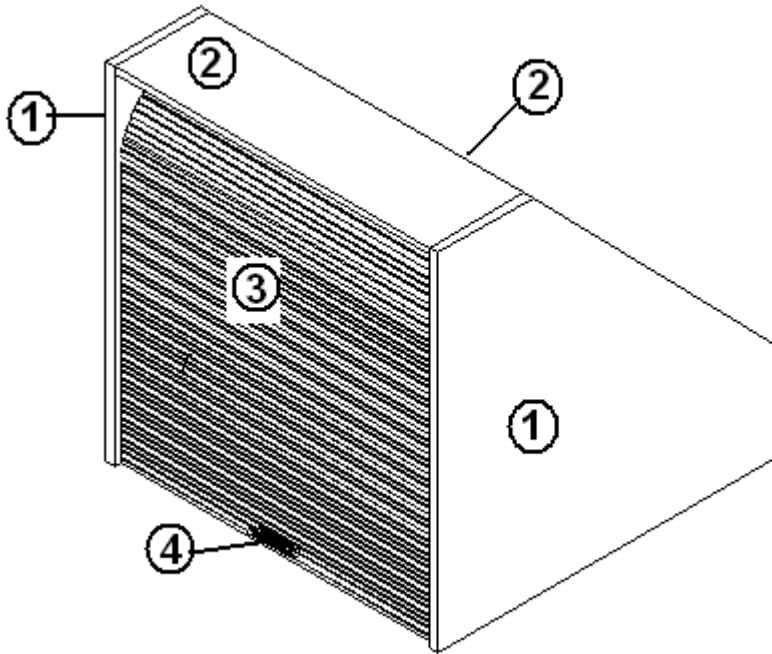

2006 Business Solutions Sky Deck

FURNITURE, LOUNGE

Tambour Box Assembly, SD Business

966231	BOX ASSY- TAMBOUR
1. 801477-01	PANEL, CHERRY/WHT 18MM
2. 801480-01	PANEL, CHERRY/CHERRY 12MM
3. 203516	Tambour, brushed aluminum, 36" x 27.88"
4. 381865	Pull Bar, brushed Nickel