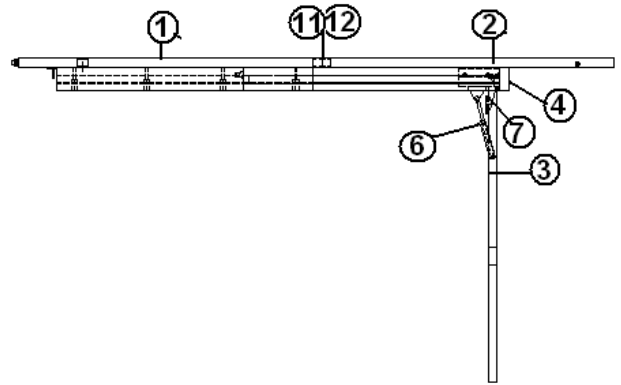

2006 Business Solutions Sky Deck

FURNITURE, LOUNGE

Lift Up Table SD Bunk

966126-02	TABLE, LIFT UP 24.00"
1. 960416-02	LEAF, TABLE, LOWER, OAK
2. 960417-02	LEAF, TABLE, UPPER, OAK
3. 962177-036	LEG HARDWOOD 30.50"
4. 960419-016	FACER BOARD, LIFT-UP TABLE, OAK
5. 381306	SLIDES, TABLE, LIFT-UP, RH & LH #20
6. 381147	DOOR SUPPORT - SPRING LOADED
7. 385935-01	HINGE PIVOT ZINC PLATED
8. 201155	SLIDING GUIDE, PLASTIC -TABLE
9. 380040	HINGE SOSS INVISIBLE L & R HAND
10. 345319-08	SCREW, PARTICLE BOARD, #8 X 1.00"
11. 380037	RETAINER SPRING LOCK
12. 380038	EYELET LOCK GS 5 10 BRASS
13. 381074	CATCH BULL DOG #65S (COPPER)