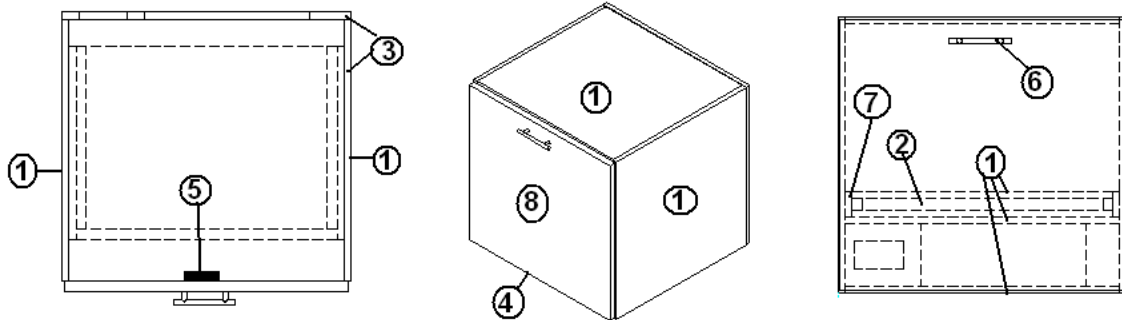

2006 Business Solutions Sky Deck

FURNITURE, LOUNGE

Printer Box, SD Business

966368	PRINTER BOX ASSY-
1. 801480-01	PANEL, CHERRY/CHERRY 12MM
2. 801477-02	PANEL, CHERRY/CHERRY 18MM
3. 365282	EDGE BANDING- .94" CHERRY
4. 381927	HINGE-GRASS 165D ZERO PROTRUS
5. 381228	CATCH GRABBER DOOR
6. 381865	PULL-BAR BRUSH NICKEL
7. 381400	SLIDE DRAWER
8. 801341-149	DOOR-PRINTER 20.63" X 18.63"