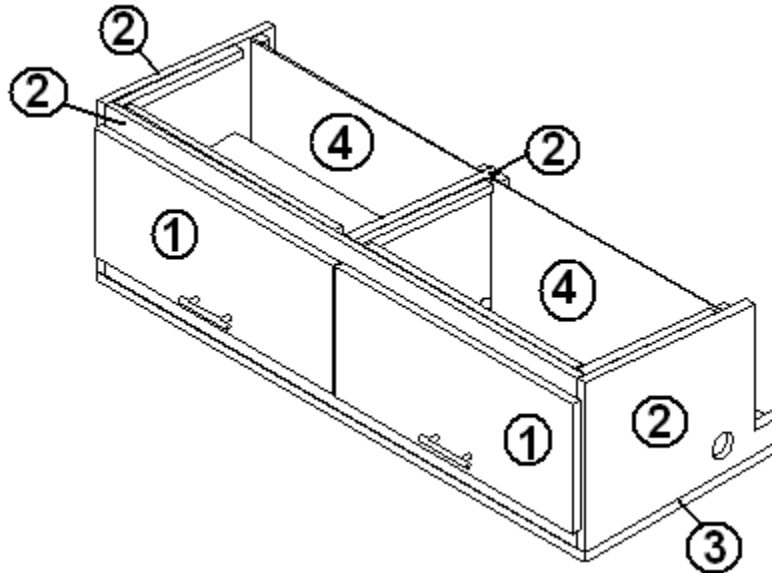

2006 Business Solutions Sky Deck

FURNITURE, LOUNGE

Roof Locker, Curbside, SD Business

966536	Roof Locker, Curbside
1. 801341-181	DOOR-CS R/L 22.25" X 10.38"
2. 801477-01	PANEL, CHERRY/WHITE 18 MM
3. 801480-01	PANEL, CHERRY/CHERRY 12 MM
4. 801478-01	PANEL, CHERRY/WHITE 12 MM
365282	EDGEBANDING- .94" CHERRY
381897	HINGE-CHROME
381228-01	CATCH GRABBER DOOR
381865	PULL-BAR BRUSH NICKEL
381147	SUPPORT - SPRING LOADED DOOR
701624	VELCRO LOOP 5/8" WIDE
701625	VELCRO HOOK, 5/8" WIDE