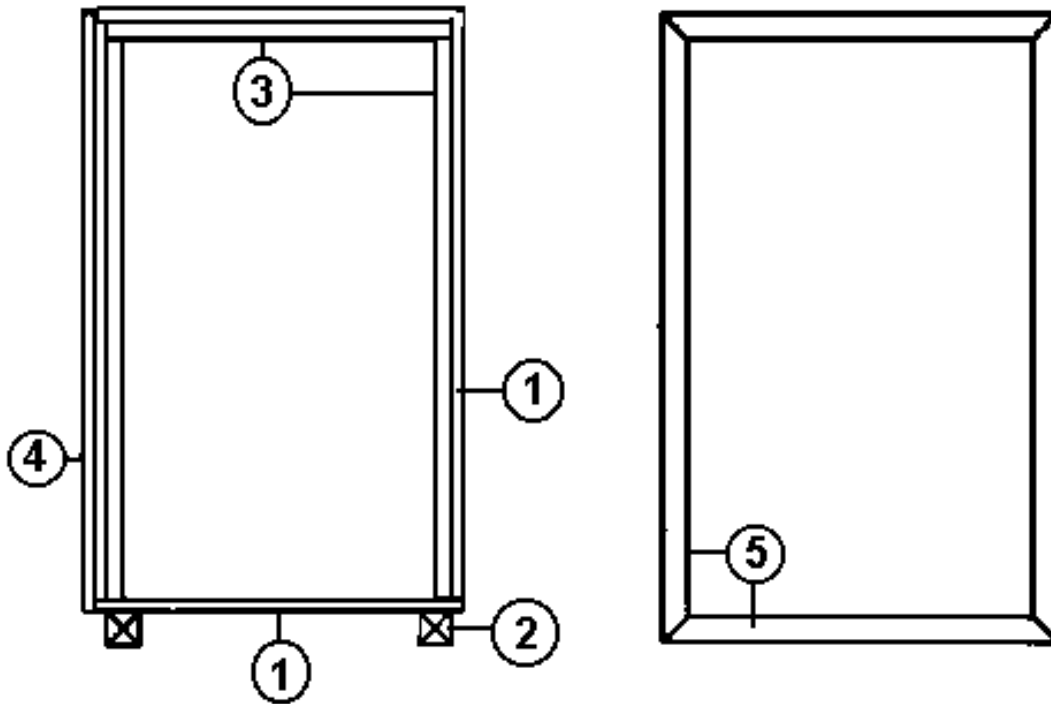

2006 Business Solutions Sky Deck

FURNITURE, GALLEY

Icemaker Cabinet, SD Bunk

1. 965702
   1. 801179-006
   2. 800478
   3. 800506-06
   4. 800506-04
   5. 80573-016

Assembly, Icemaker Cabinet
Panel, 1/2" Oak Vinyl/Raw
Pine, 1 1/2" x 1 1/8"
1/2" plywood
3/4" plywood
Flat Molding, 1 1/8"