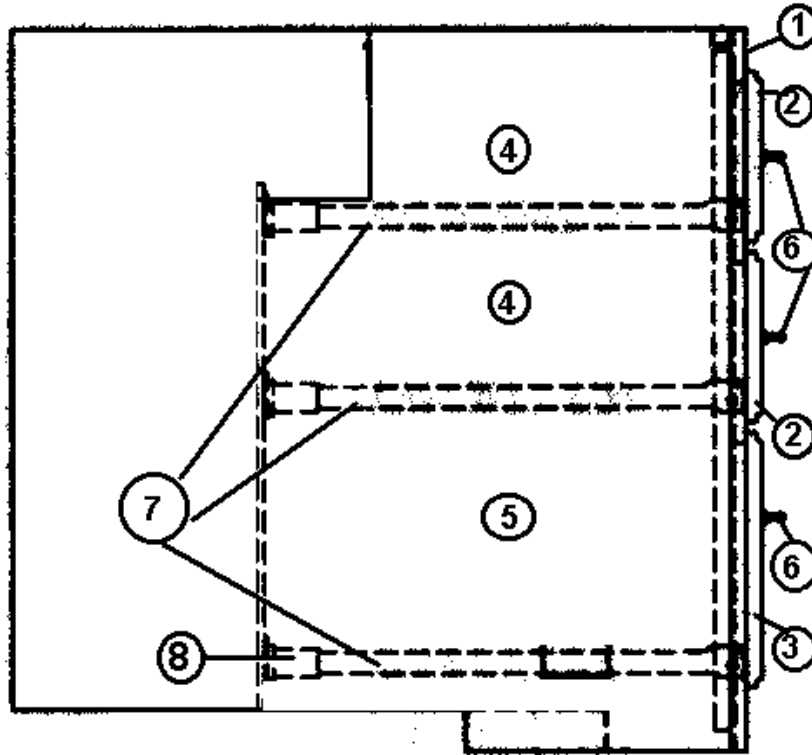

2006 Business Solutions Sky Deck

FURNITURE, GALLEY

Galley, Drawer Section SD Bunk

964858-02

1. 964761-006

2. 801254-016

3. 801254-026

4. 964907-07

5. 964909-05

6. 381835

7. 381526-05

8. 381526-06

Galley Assembly, Drawer Section

Face frame, Galley drawer section

Drawer face, 8.00" x 14.25"

Drawer face, 12.00" x 14.25"

Drawer box, 6.00" x 12.25" x 22.00"

Drawer box, 10.00" x 12.25" x 22.00"

HANDLE-CHROME/BRASS

Drawer slide, 22" pair

Drawer slide, Adjustable rear bracket