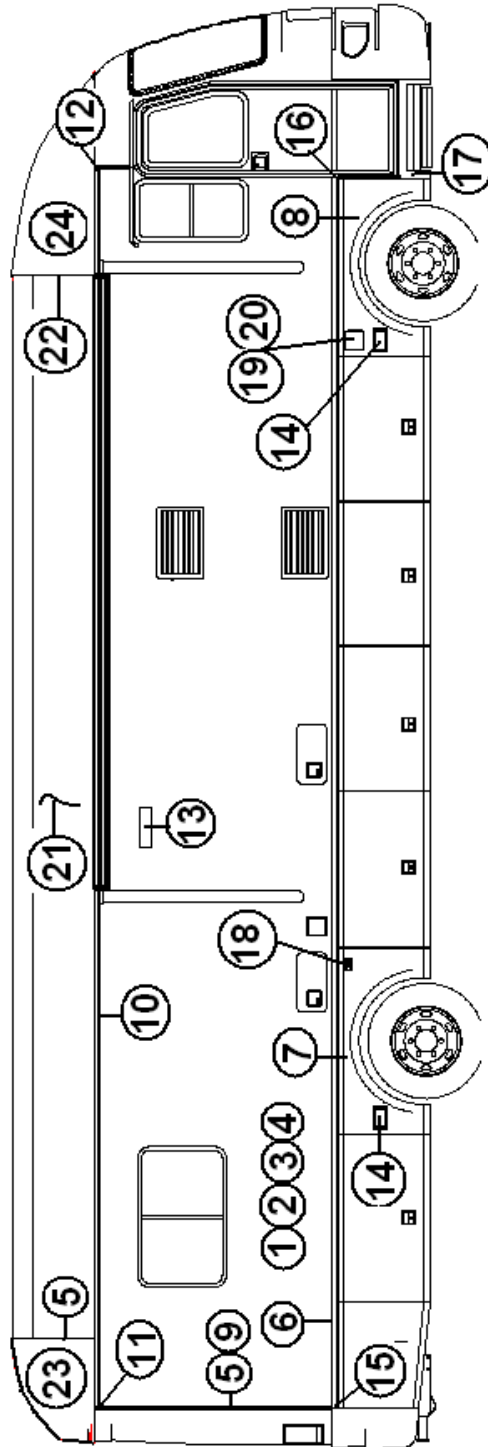

2006 Business Solutions Sky Deck

EXTERIOR SHELL

Wall, Curbside 390 Sky Deck Bunk

Part Number On The Next Page