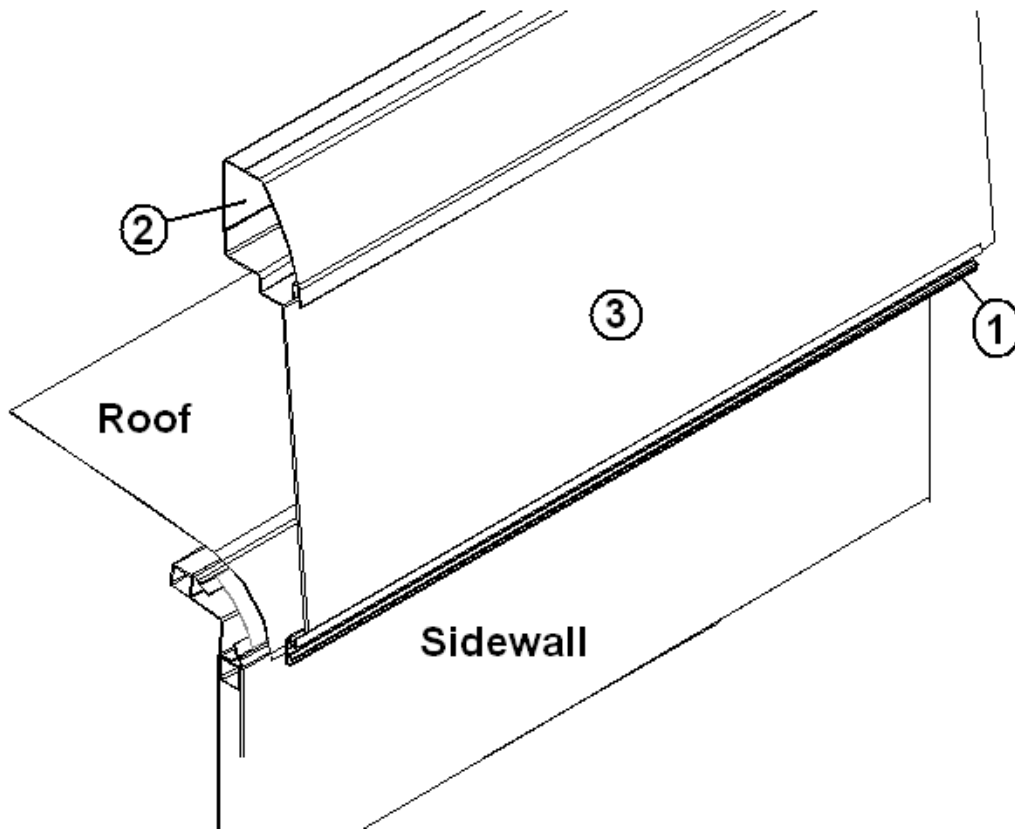

2006 Business Solutions Sky Deck

EXTERIOR SHELL

Roof Streamliner, Sky Deck

1. 115132	EXTRUSION, AWNING RAIL
2. 115133	EXTRUSION, STREAMLINER CAP
3. 801444-04	SHEET-FIBERGLASS, FROST WHITE
360180	ADHESIVE SEAL SIKAFLEX
203437	COWLING-FRONT
203438	COWLING-REAR