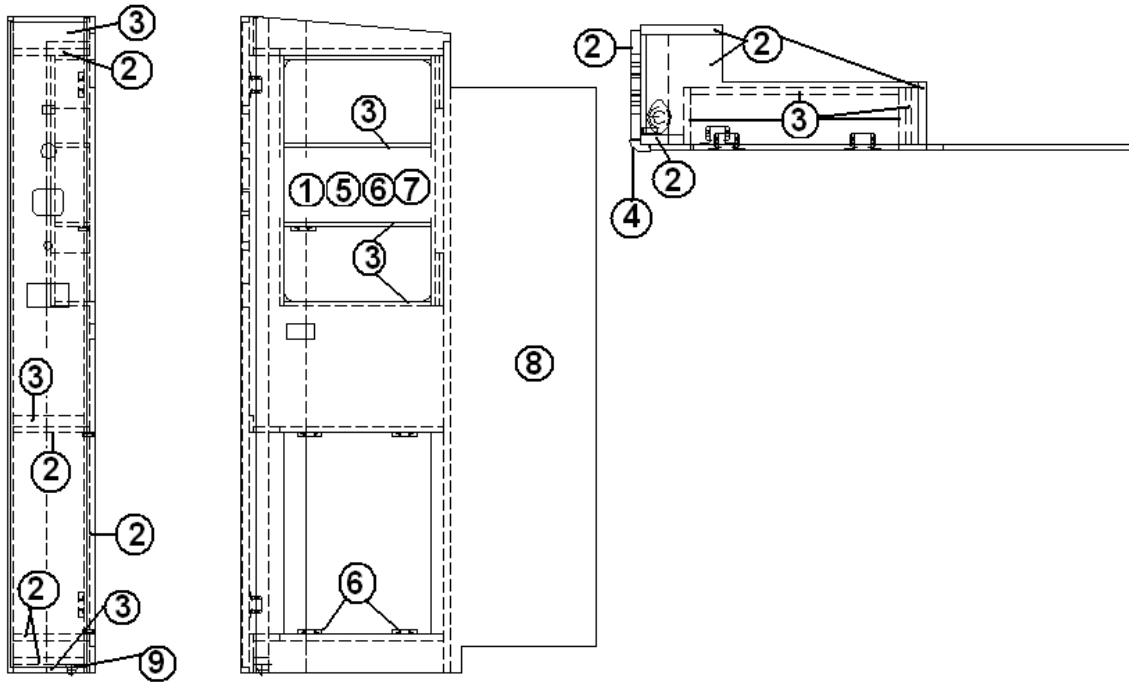

2006 Business Solutions Sky Deck

FURNITURE, LOUNGE

Cabinet, Slide out, SD Business

966540	CABINET ASSY ,S/O
1. 801341-134	DOOR, S/O CABINET 12.75" X 28.25"
2. 801477-02	PANEL, CHERRY/CHERRY 18 MM
3. 801480-01	PANEL, CHERRY/CHERRY 12 MM
4. 801393-03	CORNER TRIM-90D 1"RADIUS CHERRY
5. 381607-01	HINGE-GRASS EURO
6. 381228-01	CATCH GRABBER DOOR
7. 381865	PULL-BAR BRUSH NICKEL
8. 801591	PANEL, SLIDEOUT ASSY GALLEY
9. 381941	FLANGE-MOUNT BALL TRANSFER
365282	EDGE BANDING- .94" CHERRY
381688	BUMPON