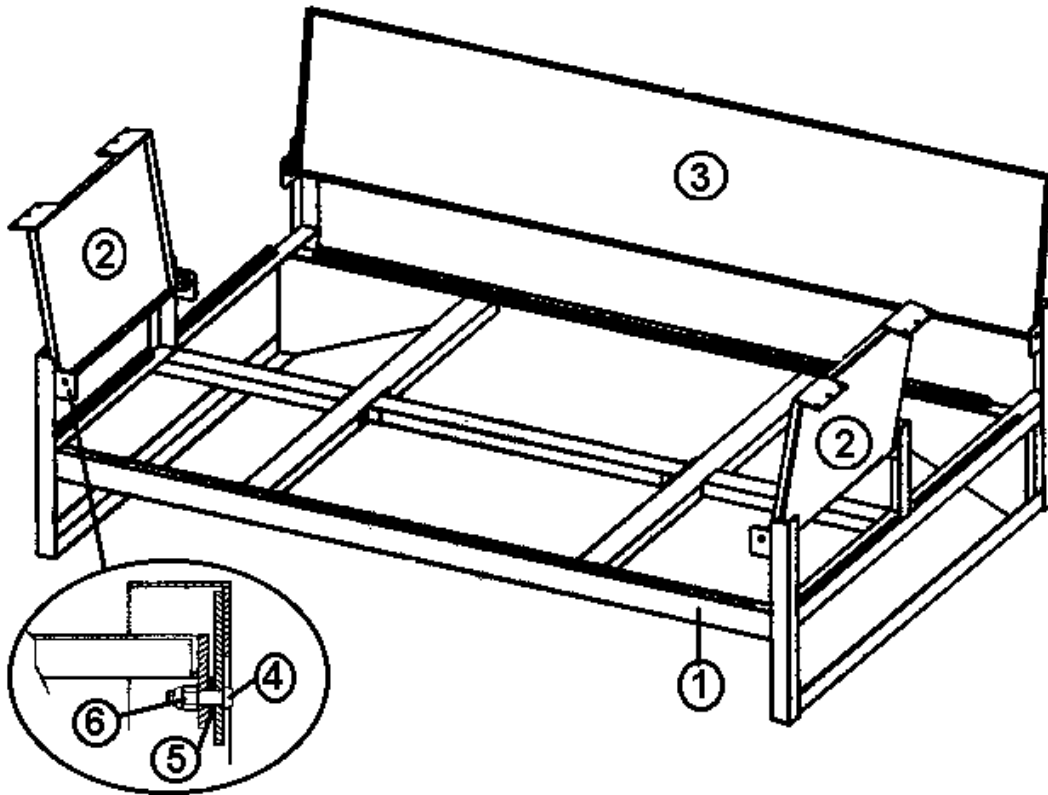

2006 Business Solutions Sky Deck

FURNITURE, SKY DECK ROOF

Sun Lounger, option, SD Business

1. 454373-01	Sun lounger Frame
2. 454348	Back rest, sides
3. 454349	Back rest, rear
4. 345420	3/8" x 1 1/4", S.S. shoulder bolt
5. 300138	3/8" ID nylon flat washer
6. 350174	5/16" x 18 S.S. Nylox nut