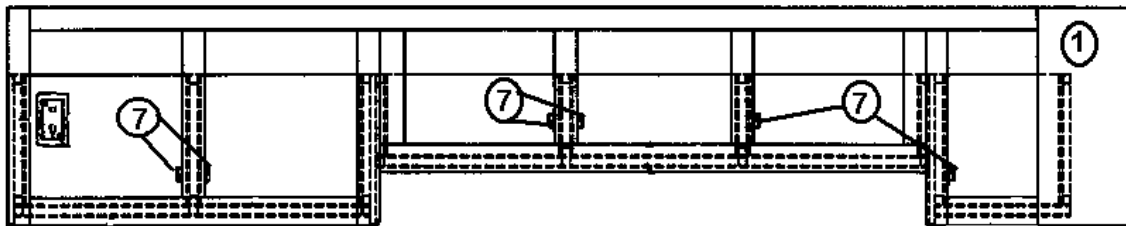

2006 Business Solutions Sky Deck

FURNITURE, LOUNGE

Roof Locker, Roadside SD Bunk

964863-02

1. 964770-006

2. 801253-016

3. 801253-026

4. 801253-036

5. 381835

6. 381683

7. 381228-01

Locker Assembly, RS Lounge

Face frame, RS lounge, roof locker

Door raised panel, 9.00" x 16.25"

Door raised panel, 14.50" x 11.25"

Door raised panel, 14.50" x 16.25"

HANDLE-CHROME/BRASS

Door hinges

Door grabber catch