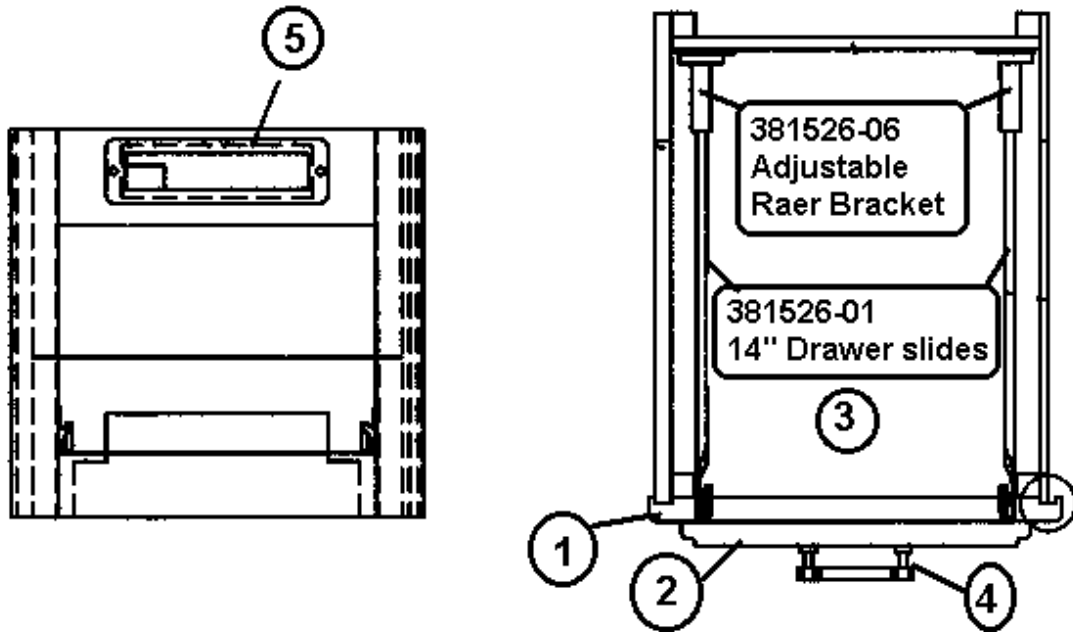

2006 Business Solutions Sky Deck

FURNITURE, CAB

Cab Cabinet, SD Bunk

965071-01

1. 965068-006

2. 801254-0736

3. 964907-10

4. 381835

5. 203234

381526-01

381526-06

Cab Cabinet Assembly 390/396 XL

Face frame, cab cabinet

Drawer face, 8.00" x 10.50"

Drawer box, 6.00" x 14.00" x 8.50"

HANDLE-CHROME/BRASS

Pop up cup holder, black

DRAWER SLIDE-950-RV 14" 350MM PER

DRAWER BRACKET, REAR 251(PAIR)