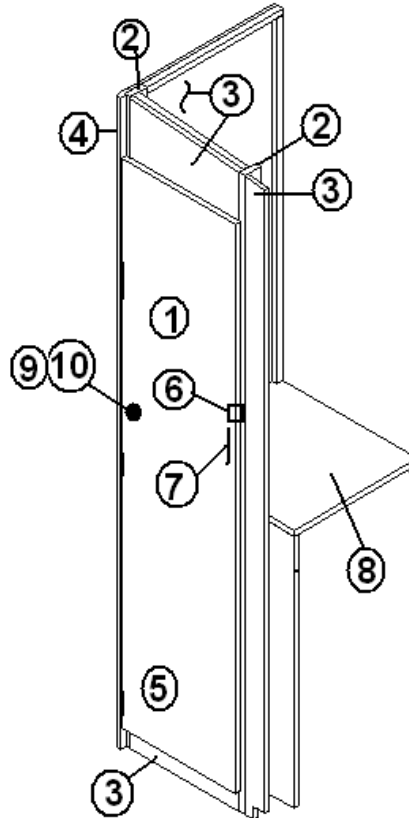

2006 Business Solutions Sky Deck

FURNITURE, REAR ROOM

Closet, Roadside, Rear, SD Business

966219	CLOSET ASSY-RS REAR
1. 801341-128	DOOR-AFT CLS 15.36" X 67.88"
2. 801477-02	PANEL, CHERRY/CHERRY 18MM
3. 801480-01	PANEL, CHERRY/CHERRY 12MM
4. 801393-03	CORNER TRIM-90D 1"RADIUS CHERRY
5. 381927	HINGE-GRASS 165D ZERO PROTRUS
6. 381228-01	CATCH GRABBER DOOR
7. 381865	PULL-BAR BRUSH NICKEL
8. 966339	CLOSET SHEF, OPTIONAL
9. 381912	CAM LOCK-KEY ALIKE .88" X 1.18"
10. 381913	STRIKE PLATE-CAM LOCK BLACK