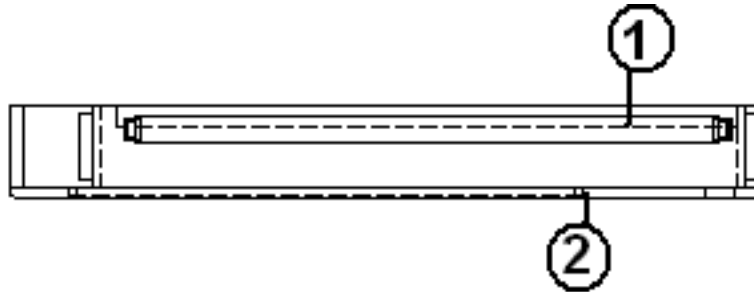

2006 Business Solutions Sky Deck

FURNITURE, CAB

Cab Side Panel, SD Bunk, above drivers seat

966142	SIDE PANEL ASSEMBLY, RS
3. 966141-006	FACE FRAME-RS SIDE CAB
4. 702818	SHADE-KOOL SCREEN BLACK
801179-006	PANEL, OAK/OAK 12MM
114880-307	ALUMINUM SHEET .040" X 51" X 307"