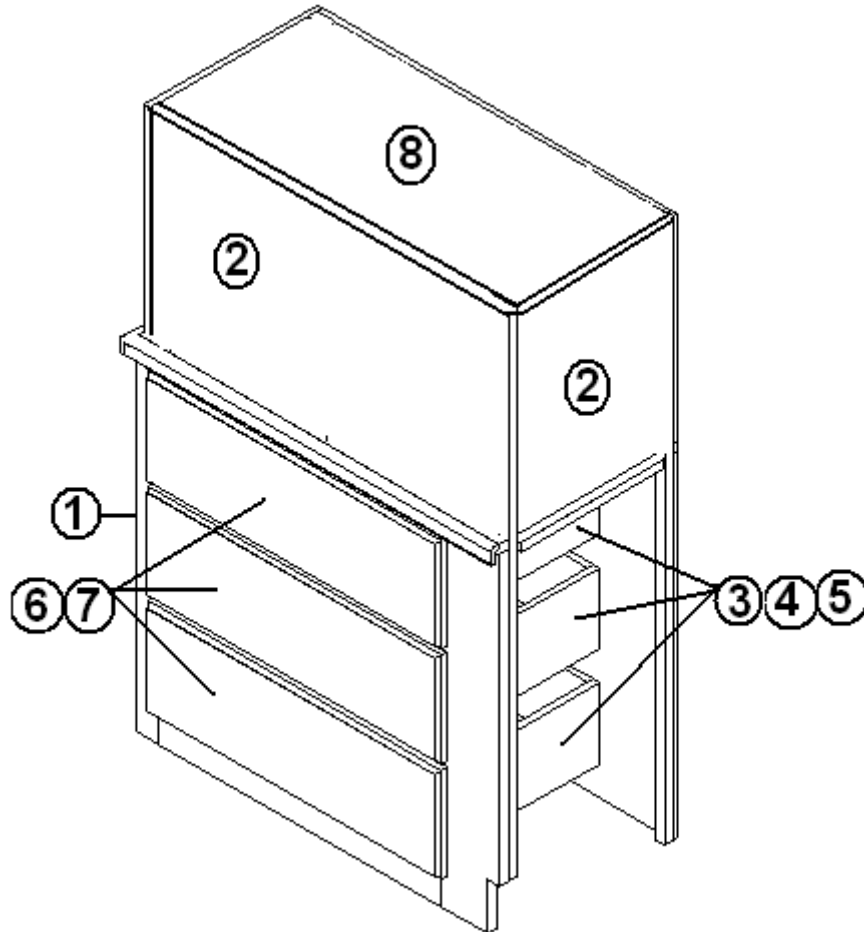

2006 Business Solutions Sky Deck

FURNITURE, REAR ROOM

Chest Drawers, Queen Bed Option, SD Bunk

- | | |
|---------------|------------------------------------|
| 966400 | DRAWER ASSEMBLY, CS CHEST QUEEN |
| 1. 801605-006 | FACE FRAME, CS CHEST QUEEN BUNK |
| 2. 801180-00 | PANEL, 1/2', OAK |
| 3. 381526-01 | DRAWER SLIDE |
| 4. 381526-06 | BRACKET ADJUSTABLE REAR 251 (PAIR) |
| 5. 964907-16 | DRRWER BOX-6.00" X 11.50" X 18.00" |
| 6. 801254-206 | DRAWER FACE, 8" X 25" |
| 7. 381835 | HANDLE-CHROME/BRASS |
| 8. 966401 | TOP-CS CHEST DWRS BUNK SD |