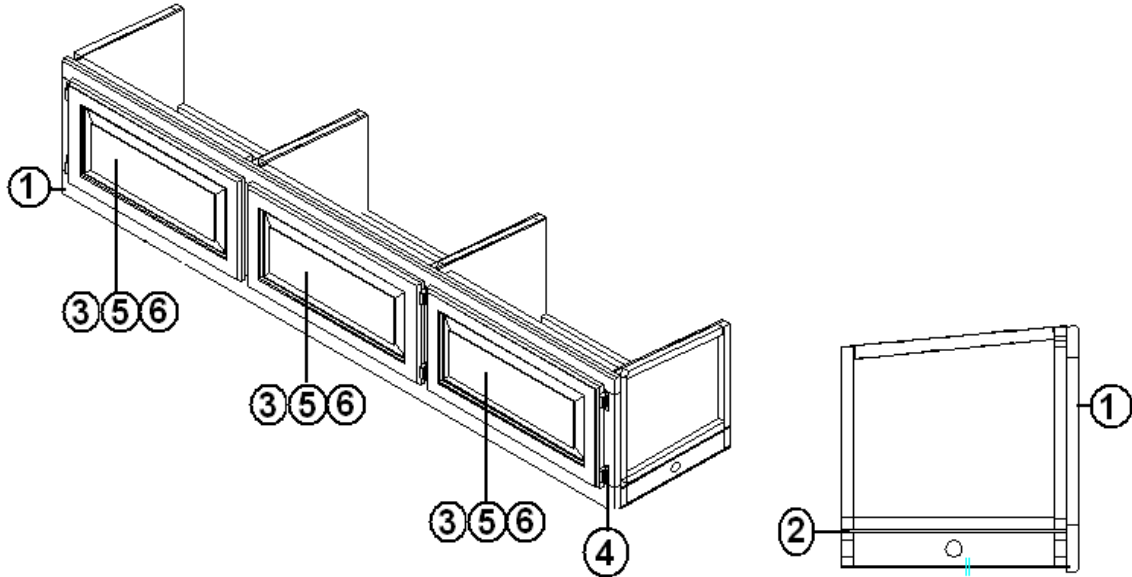

2006 Business Solutions Sky Deck

FURNITURE, REAR ROOM

Rear Roof Locker, Roadside/Curbside

966391	R/L ASSY-CS/RS AFT
1. 801602-006	FACE FRAME, RS/CS ROOFLOCKER
2. 381835	HANDLE-CHROME/BRASS
3. 381836	HINGE-BRITE BRASS
4. 381228-01	CATCH GRABBER DOOR
5. 801253-156	DOOR, RAISED PANEL, 11.00" X 21.25"