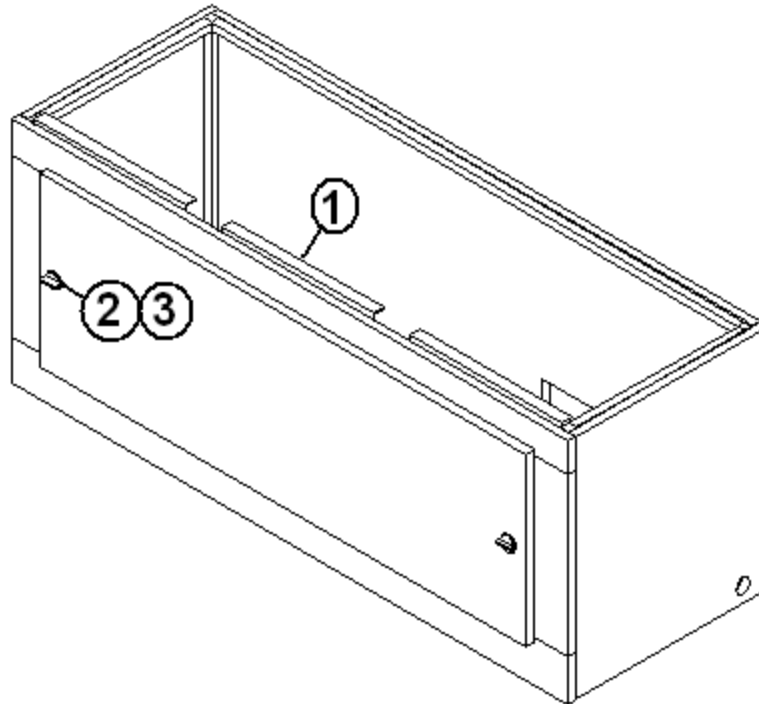

2006 Business Solutions Sky Deck

FURNITURE, REAR ROOM

Component Box, SD Business

966340	BOX ASSY- COMPONENT
1. 114809	ALUMINUM ANGLE, 1.50" X 1.50"
2. 381227-01	WISE-ACTION LATCH, CURVED PAWL
3. 381924	WASHER-SPUR LATCH
381228-01	CATCH GRABBER DOOR
365282	EDGEBANDING- .94" CHERRY
801477-02	PANEL, CHERRY/CHERRY 18 MM