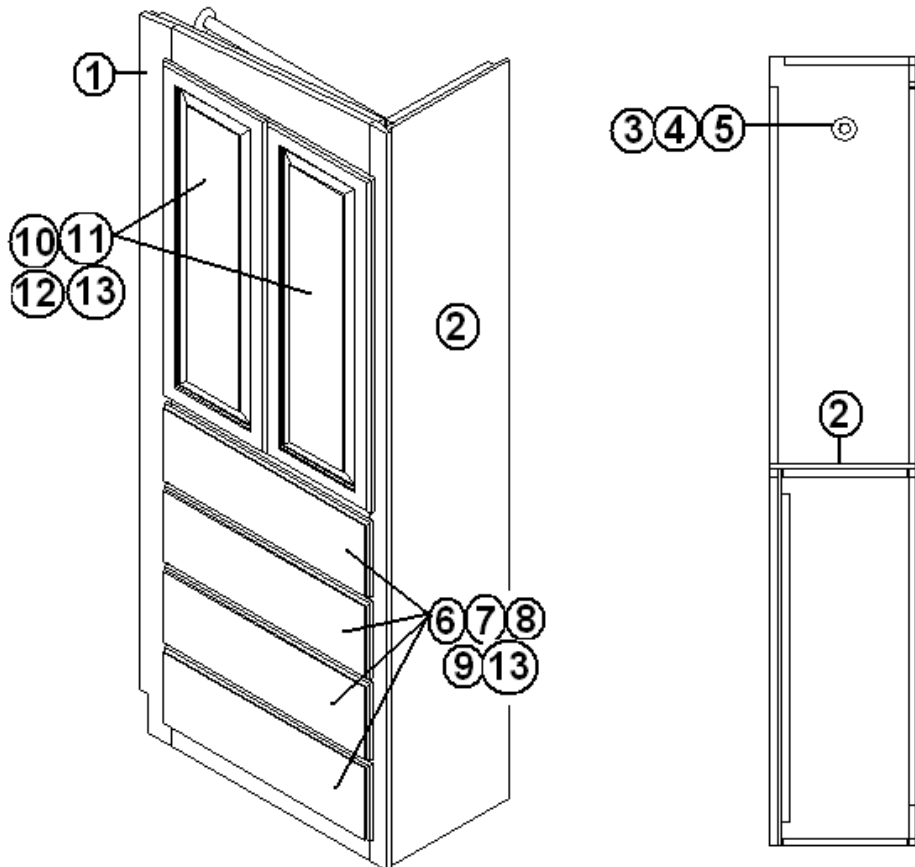

2006 Business Solutions Sky Deck

FURNITURE, REAR ROOM

Wardrobe, Roadside, Queen Bed Option, SD Bunk

966399		WARDROBE, ROADSIDE, QUEEN BUNK
1.	801604-006	FACE FRAME, ROADSIDE WARDROBE
2.	801180-006	PANEL, 1/2", OAK
3.	380046	FLANGE CHROME
4.	200975-04	CONDUIT, FLEXIBLE BLACK PLASTIC
5.	380045	TUBING 3/4"
6.	381526-01	DRAWER SLIDE
7.	381526-06	BRACKET ADJUSTABLE REAR 251 (PAIR)
8.	964907-16	DRAWER BOX-6.00" X 11.50" X 18.00"
9.	801254-206	DRAWER FACE, 8" X 25"
10.	801253-176	DOOR, RAISED PANEL, 12.50" X 35"
11.	381836	HINGE-BRITE BRASS
12.	381228-01	CATCH GRABBER DOOR
13.	381835	HANDLE-CHROME/BRASS