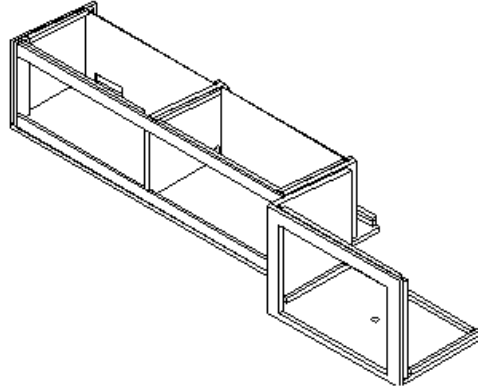

2006 Business Solutions Sky Deck

FURNITURE, REAR ROOM

Roof Locker, Curbside, SD Business

966369	R/L ASSY, CS
1. 801341-127	DOOR-CS R/L 24.89"X10.38"
2. 381897	HINGE-CHROME
3. 381228-01	CATCH GRABBER DOOR
4. 381865	PULL-BAR BRUSH NICKEL