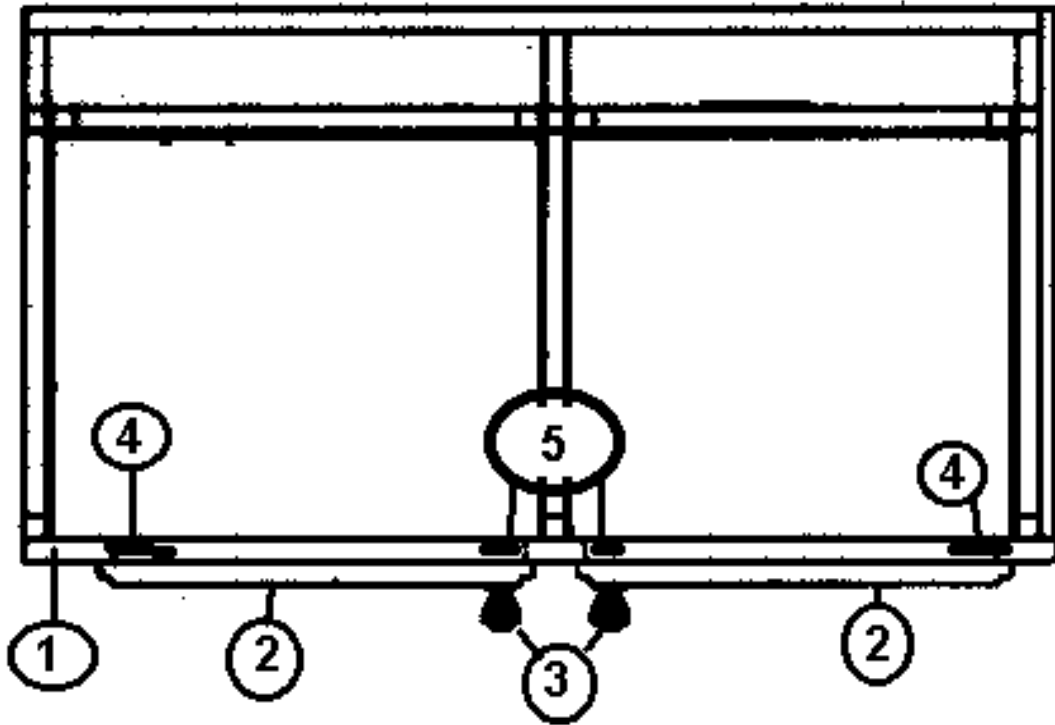

2006 Business Solutions Sky Deck

FURNITURE, GALLEY

Roof Locker, LH Galley, SD Bunk

964862-02 Locker Assembly, LH Galley

1. 964771-006 Face frame, LH Galley
2. 801253-033 Door, raised panel, 14.50" x 16.25"
3. 381835 HANDLE-CHROME/BRASS
4. 381683 Door hinges
5. 381228-01 Door grabber catch