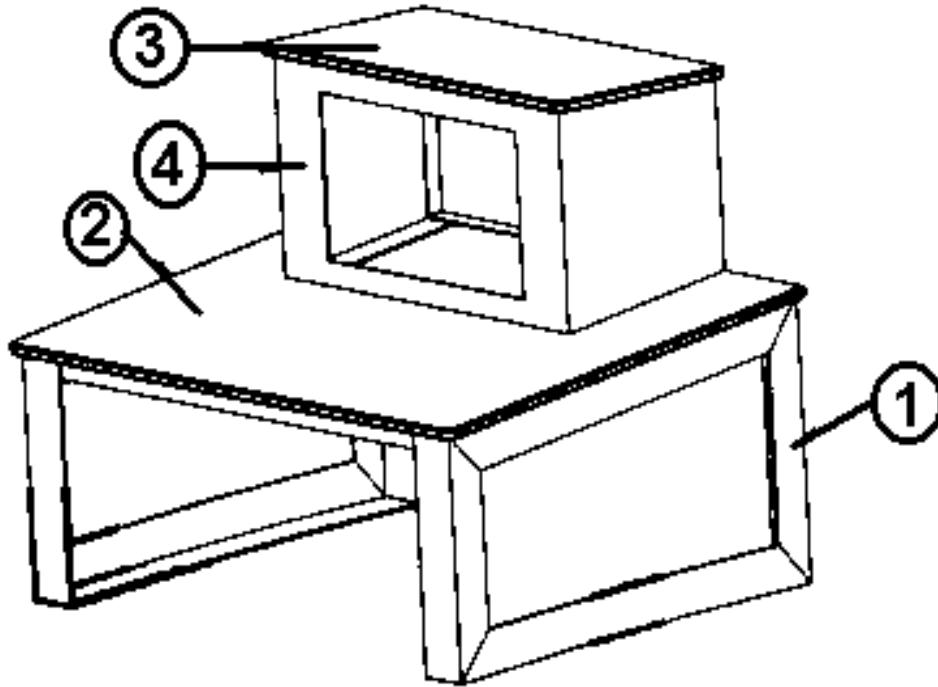

2006 Business Solutions Sky Deck

FURNITURE, SKY DECK ROOF

Radio Table, SD Business

454087-01	Assembly, Radio Table
1. 454347-01	Assembly, radio table frame
2. 203501	Lower top, blue
2. 203501-01	Lower top, red
3. 203500	Upper top, blue
3. 203500-01	Upper top, red
4. 454293-01	Assembly, radio box
345336-07	CAP SCREW HX HD 1/4-20 XX .75"
300072-08	LOCK WASHER
300111-25	WASHER, FLAT 1/4 INCH
365001	TAPE DOUBLE COATED FOAM