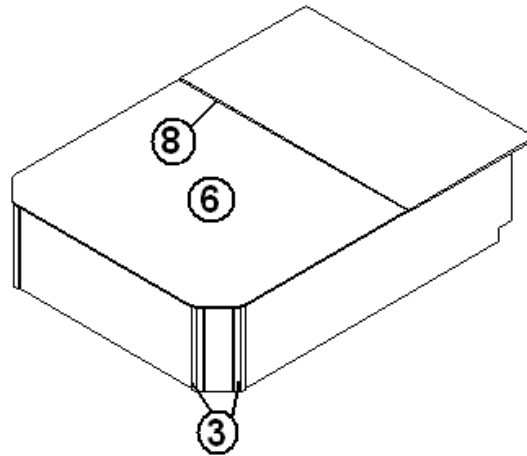

2006 Business Solutions Sky Deck

FURNITURE, REAR ROOM

Bed, Queen, SD Bunk, option

- | | |
|---------------|-----------------------------|
| 966396 | BED ASSY-QUEEN |
| 1. 801180-006 | PANEL, 1/2" OAK |
| 2. 114690 | ANGLE BED CORNER |
| 3. 801172-016 | MOLDING, CORNER |
| 4. 381263 | BRACKET, PROP, W/BALL |
| 5. 381549 | GAS SPRING |
| 6. 966402 | TOP ASSY-BED |
| 7. 701538-01 | CARPET-ECONOLIER W/PSA BACK |
| 8. 380203-01 | PIANO HINGE 1/8" PIN |
| 9. 381262 | BRACKET, PROP, W/BALL |
| 965605-03 | HEADBOARD ASSY. |