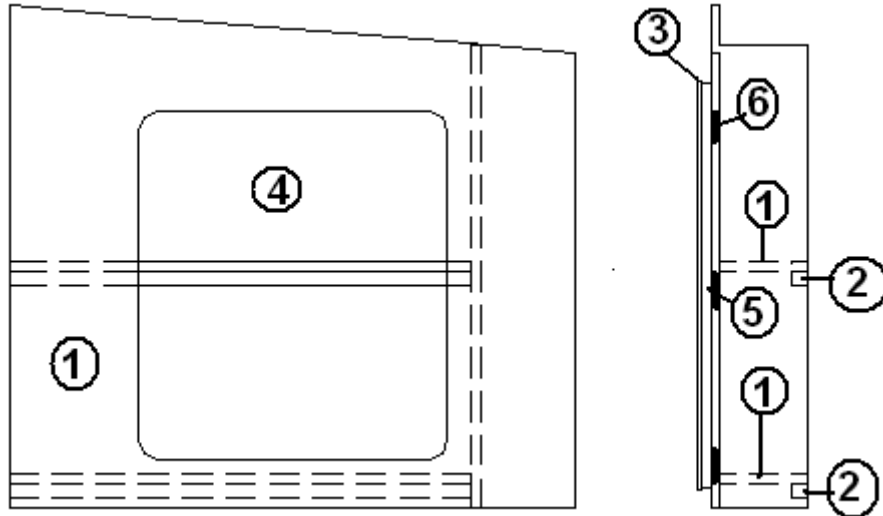

2006 Business Solutions Sky Deck

FURNITURE, BATH

Medicine Cabinet Assembly, SD Business

966235	CABINET ASSY-MEDINCINE
1. 801480-01	PANEL, CHERRY/CHERRY 12MM
2. 801477-02	PANEL, CHERRY/CHERRY 18MM
3. 365282	EDGE BANDING- .94" CHERRY
4. 372203-11	MIRROR- POL EDGES- 17.00" X 21"
5. 381228-01	CATCH GRABBER DOOR
6. 385935-01	HINGE PIVOT ZINC PLATED
381865	PULL-BAR BRUSH NICKEL
964826-008	STILE-MIRROR TOP TRIM 13.5"