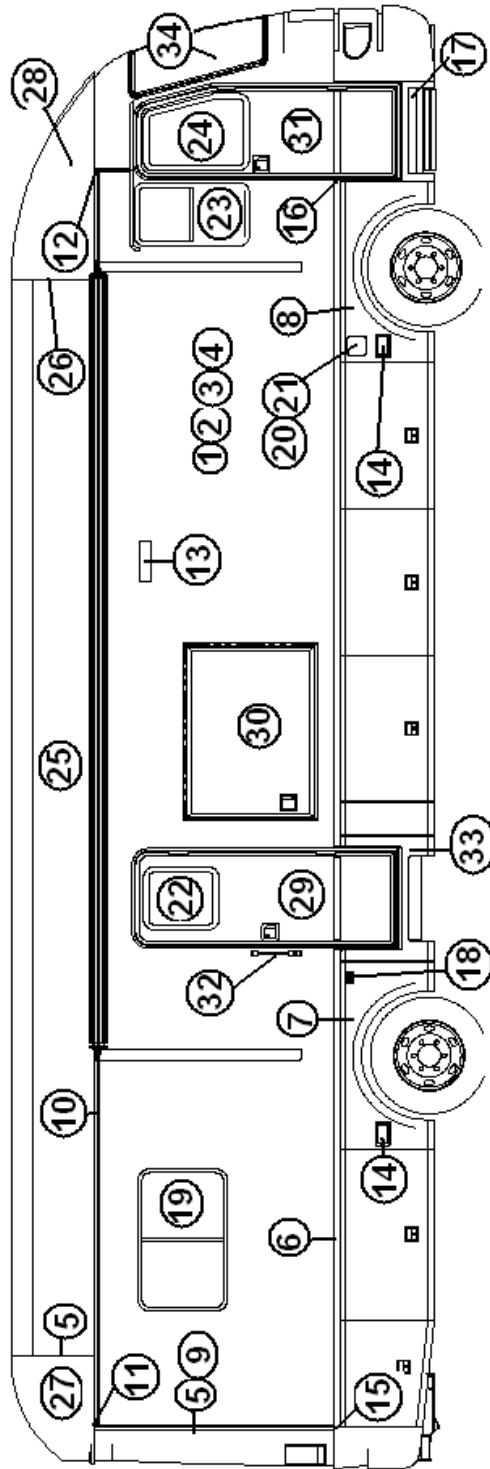

2006 Business Solutions Sky Deck

EXTERIOR SHELL

Wall, Curbside 390 Sky Deck Business