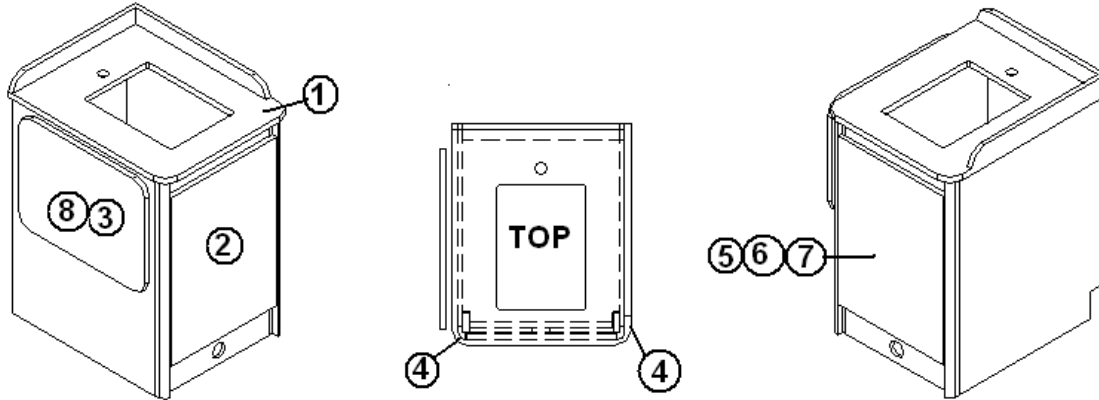

2006 Business Solutions Sky Deck

FURNITURE, LOUNGE

Kitchenette Cabinet, SD Business

966210	KITCHNETTE ASSY.
1. 601983	COUNTERTOP-KITCHNETTE
2. 801341-125	DOOR-GALLEY 17.5"X 24"
3. 601984	Flip Up Counter
4. 801393-03	CORNER TRIM, 90D 1" RADIUS CHERRY
5. 381607-01	HINGE-GRASS EURO
6. 381228-01	CATCH GRABBER DOOR
7. 381865	PULL-BAR BRUSH NICKEL
8. 381614	FOLDING SHELF BRACKET
601938	SINK, S/S, SINGLE BOWL
195362-39	2" STRAINER
601867	FAUCET-INTEGRA PULL OUT SPOUT
602083	SINK COVER