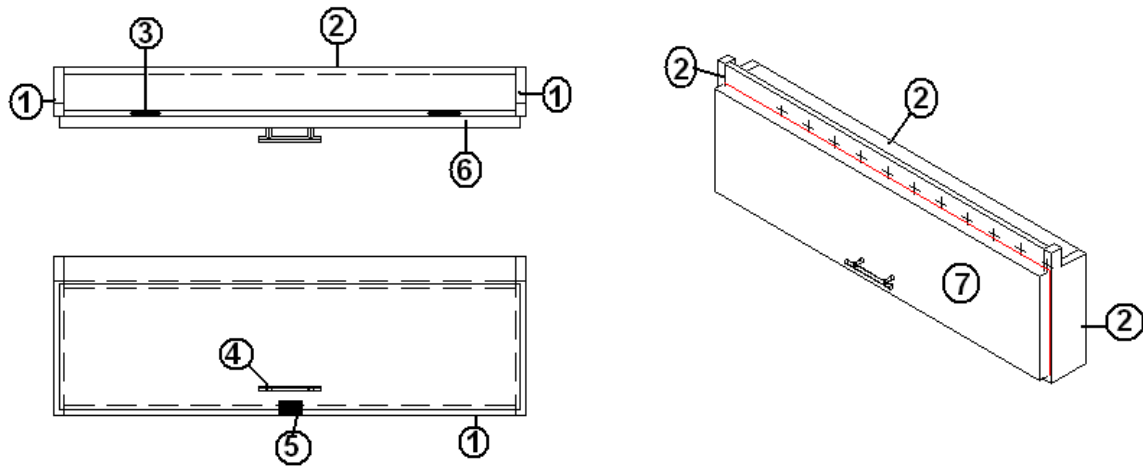

2006 Business Solutions Sky Deck

FURNITURE, LOUNGE

Header Cabinet, Aft Door, SD Business

966358	HEADER ASSY-AFT DOOR
1. 801477-02	PANEL, PRELAM CHERRY/CHERRY 18MM
2. 801480-01	PANEL, CHERRY/CHERRY 12MM
3. 381897	HINGE-CHROME
4. 381865	PULL-BAR BRUSH NICKEL
5. 381228	CATCH GRABBER DOOR
6. 365282	EDGE BANDING- .94" CHERRY
7. 801341-146	DOOR-HEADER CABINET, 32.88" X 9"
381902	HOOK-STAINLESS STEEL SCREW IN
381834	ALUMINUM COAT HOOK