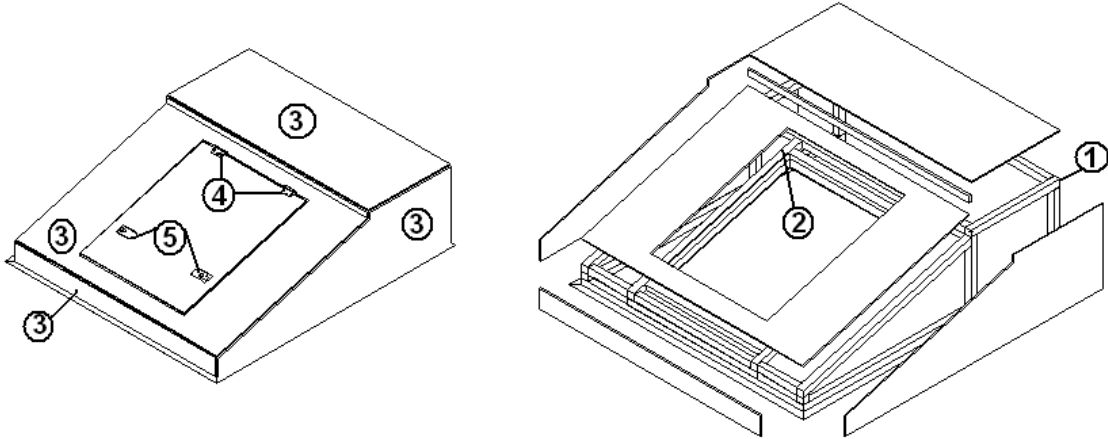

2006 Business Solutions Sky Deck

CHASSIS

Engine Cover

966390	ENGINE COVER ASSEMBLY
1. 454394	WELDMENT, ENGINE COVER BASE
2. 454396	FRAME, ENGINE LID
3. 801342-01	LAMINATE, BRUSHED ALUMINUM
4. 381434	HINGE, S.S., 3" X 3"
5. 381735	LATCH, ENGINE LID COVER
203277	INSULATOR, SOUND, BED LINER
701538-02	CARPET-ECONOLIER W/PSA BACK
203511	INSULATION-FIRE SEAL

Day Light Running Lights

511561   MODULE - DAYTIME RUNNING LIGHT

Heat Shield

454430   HEAT SHIELD - UPPER
454431   HEAT SHIELD LOWER
453498   ANGLE STEEL, 1/8" X 1.75" X 1.25"