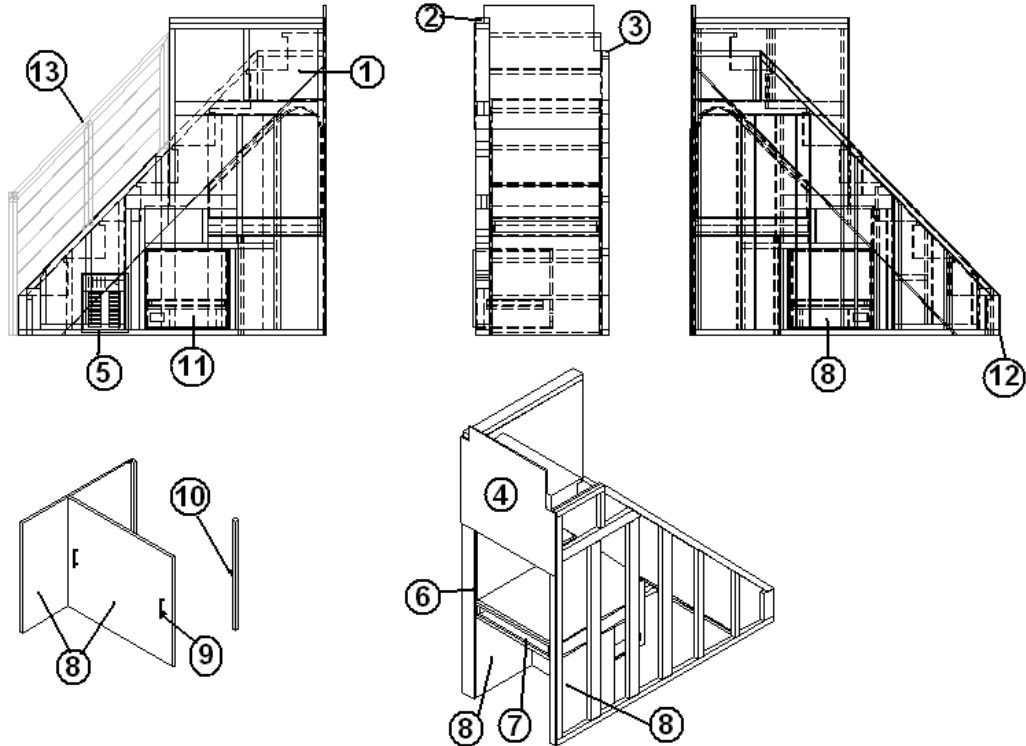

2006 Business Solutions Sky Deck

FURNITURE, LOUNGE

Stairway Assembly, SD Business

1. 966181	STEP ASSY.
2. 966182	WALL ASSY-OUTER
3. 966229	WALL ASSY-INNER
4. 966230	PANELS, AFT STAIR
5. 195436-11	WALL HEATER
6. 966231	BOX ASSY- TAMBOUR
7. 966232	DRAWER ASSY-STAIR DESK
8. 801480-01	PANEL, CHERRY/CHERRY 12MM
9. 381865	PULL-BAR BRUSH NICKEL
10. 381228-01	CATCH GRABBER DOOR
11. 966368	PRINTER BOX ASSY.
12. 115238	WALL CAPS
13. 115237	HANDRAIL, STAINLESS STEEL
998177	Stair well header pad