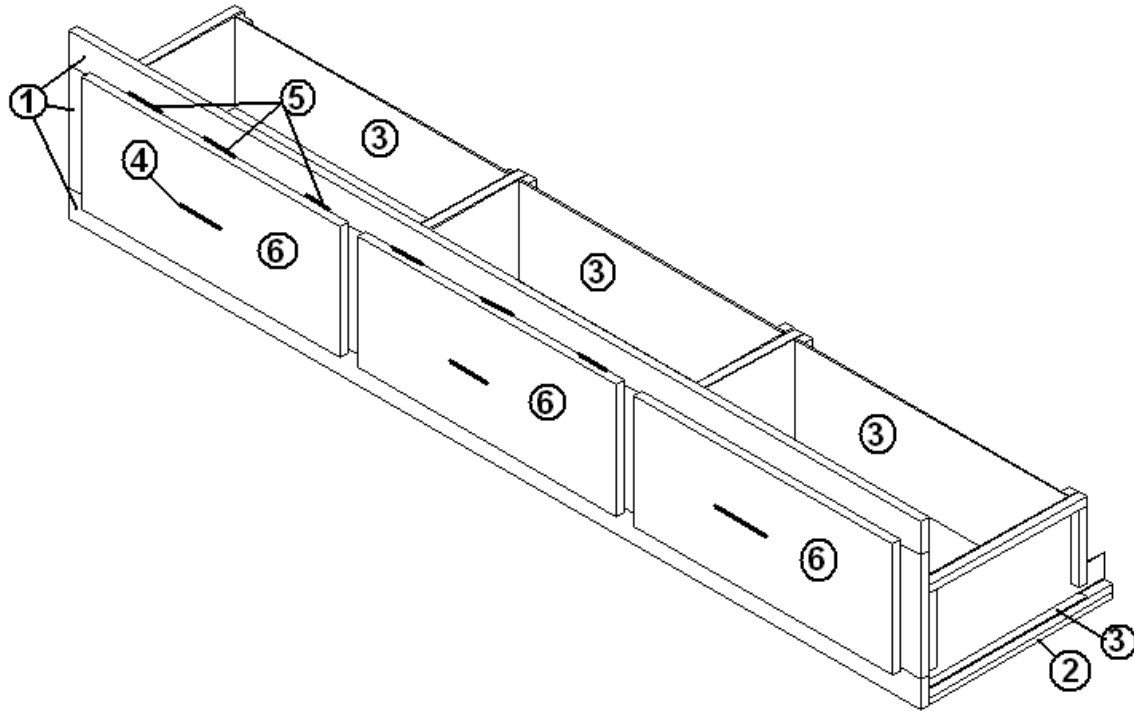

2006 Business Solutions Sky Deck

FURNITURE, LOUNGE

Roof Locker, Slide Out, Forward, SD Business

1. 966362
   1. 801477-02
   2. 801480-01
   3. 801479-01
   4. 381865
   5. 381897
   6. 801341-147

R/L ASSY-FORWARD SLIDEOUT
PANEL, CHERRY/CHERRY 18MM
PANEL, CHERRY/CHERRY 12MM
PANEL, CHERRY/RAW .125"
PULL-BAR BRUSH NICKEL
HINGE-CHROME
DOOR-S/O R/L 24.13" X 10.63"