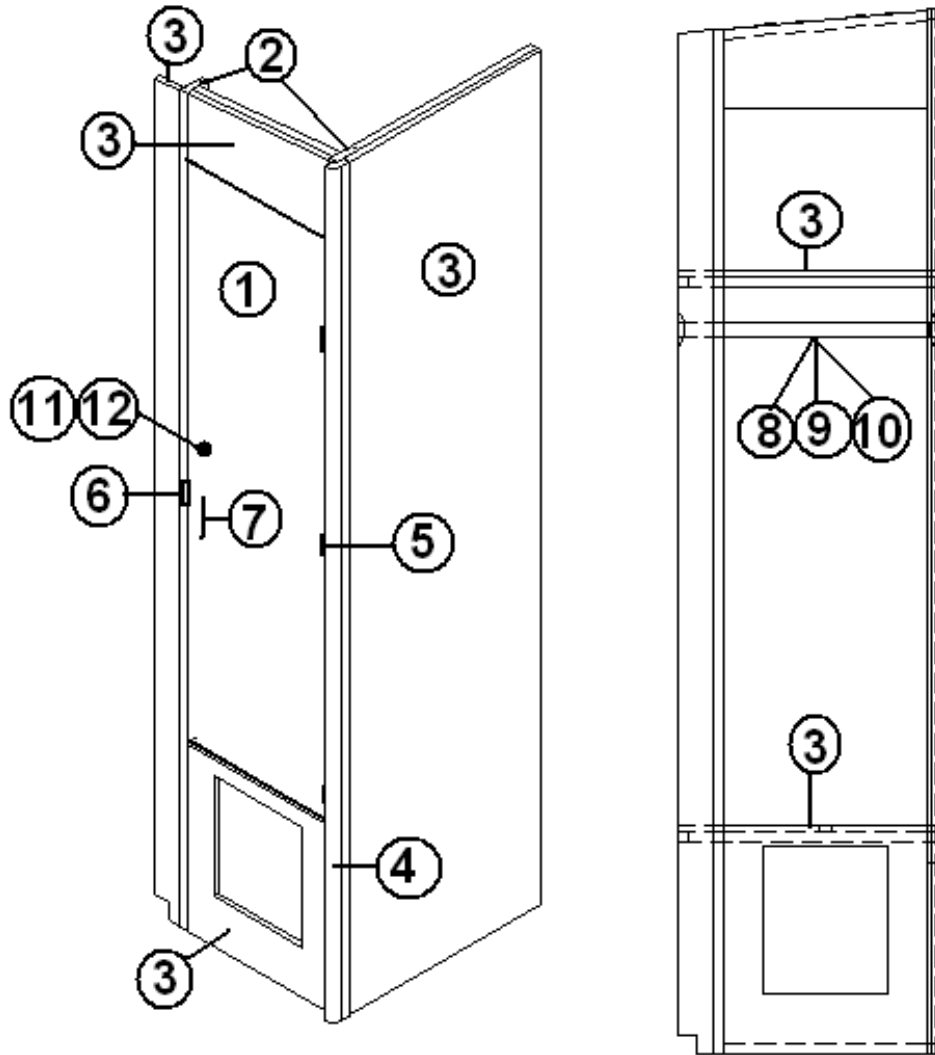

2006 Business Solutions Sky Deck

FURNITURE, REAR ROOM

Closet, Curbside, Rear, SD Business

Part Numbers are on the next page