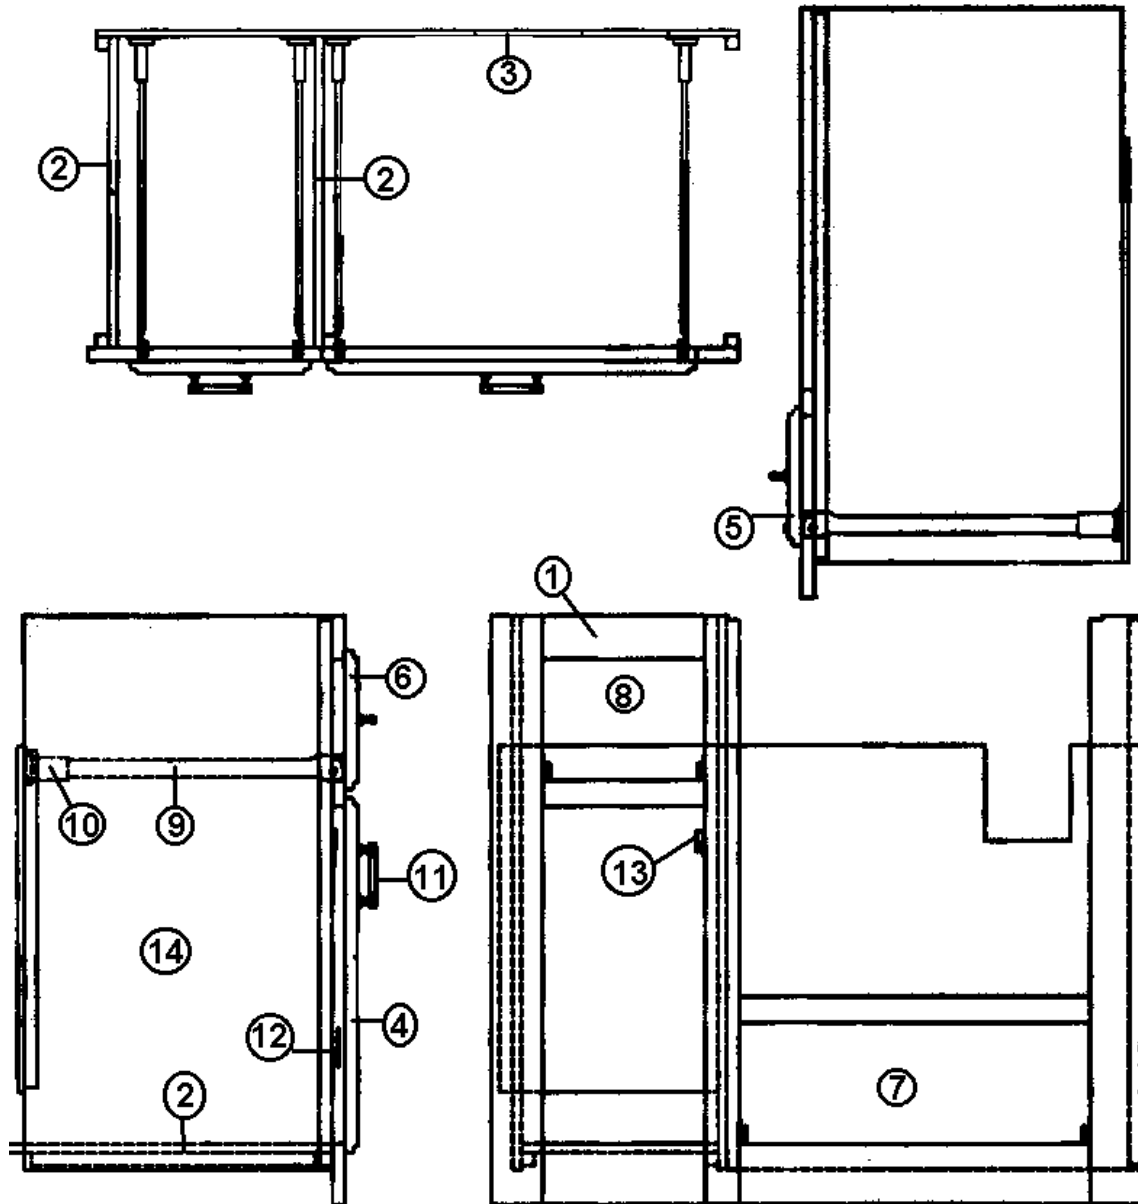

2006 Business Solutions Sky Deck

FURNITURE, GALLEY

Galley, Oven Section SD Bunk

Part numbers on the next page