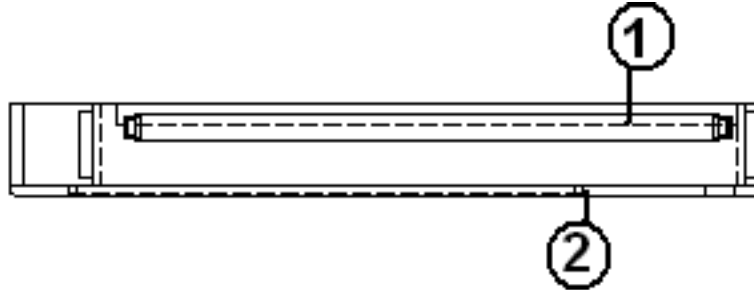

2006 Business Solutions Sky Deck

FURNITURE, CAB

Cab Side Panel, SD Business, above drivers seat

966366	SIDE PANEL ASSEMBLY, RS
1. 966141-008	FACE FRAME-RS SIDE CAB
2. 702818	SHADE-KOOL SCREEN BLACK
801480-01	PANEL, CHERRY/CHERRY 12MM
114880-307	ALUMINUM SHEET .040" X 51" X 307"