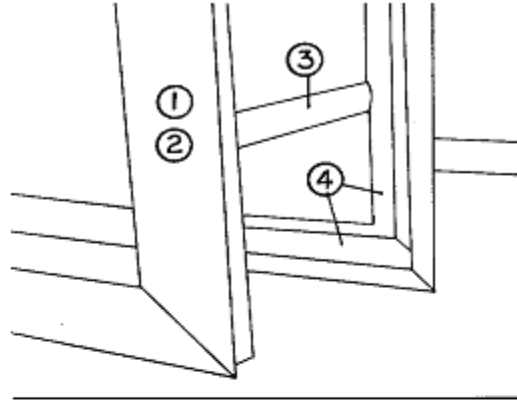

2006 Business Solutions Sky Deck

EXTERIOR SHELL

Slide-out Extrusion

1. 114771 Extrusion, slide out
2. 114770 Extrusion, slide, trim out box(fits behind 1.
3. 114768 Extrusion, slide out
- 4.114726 Extrusion, slide corner trim out frame

Item 1 is slotted to allow adjustment to the sidewall Cutout. Fitting will be required.