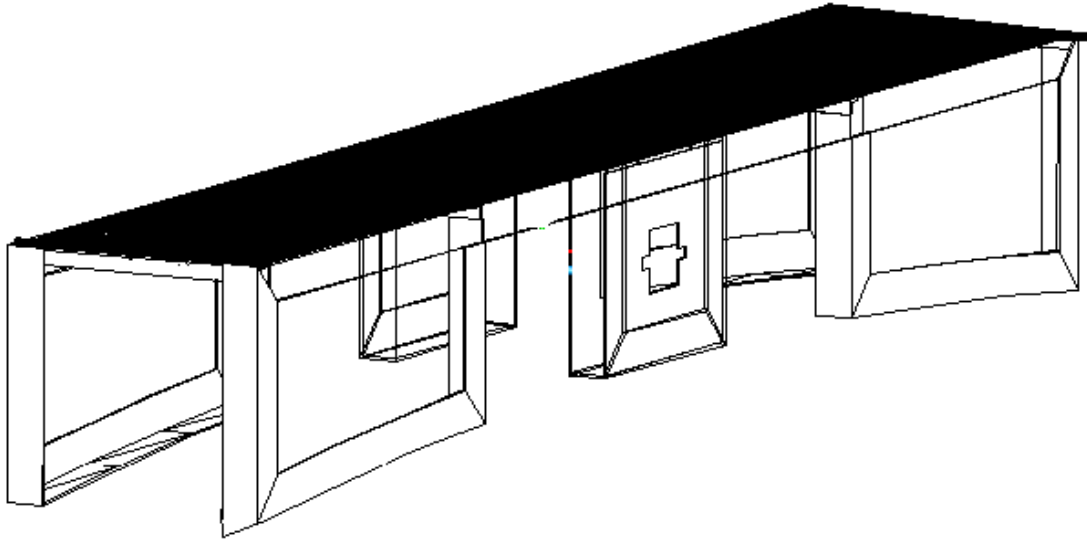

UMBRELLA, Red Logo

Hatch Door Holder

381914

HOLDER-HATCH DOOR

2006 Business Solutions Sky Deck

FURNITURE, SKY DECK ROOF

End Table, SD Business

454317
203503