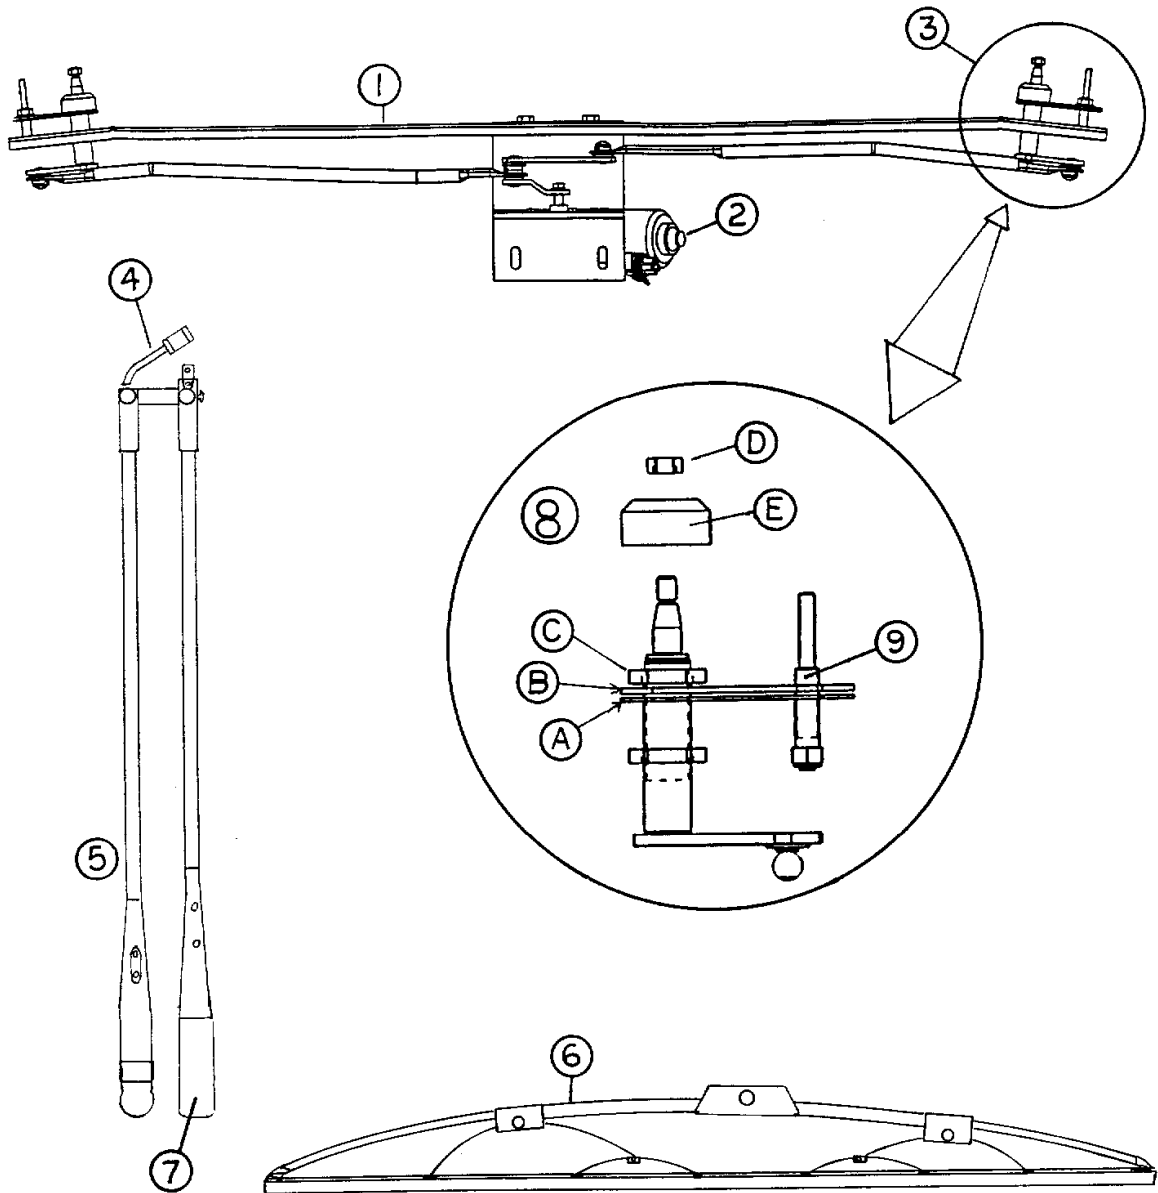

2006 Business Solutions Sky Deck

ELECTRICAL, 12 VOLT

Windshield Wiper

See next page for P/N