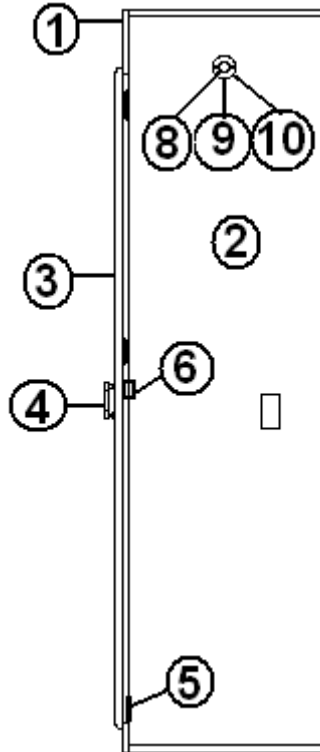

2006 Business Solutions Sky Deck

FURNITURE, REAR ROOM

Closet Curbside, Queen Bed Option, SD Bunk

966398	CLOSET ASSY-CS AFT
1. 801603-016	FACE FRAME, CS CLOSET
2. 801180-006	PANEL, 1/2" OAK/OAK
3. 801253-166	DOOR, RAISED PANEL, 13.00" X 68.25"
4. 381835	HANDLE-CHROME/BRASS
5. 381683	DOOR HINGES
6. 381228	CATCH, GRABBER, DOOR
7. 800573-606	MOLDING, DOOR EDGE, OAK
8. 380045	TUBING 3/4"
9. 380046	FLANGE CHROME
10. 200975-04	CONDUIT, FLEXIBLE BLACK PLASTIC
701538-01	CARPET-ECONOLIER W/PSA BACK
381688	BUMPON