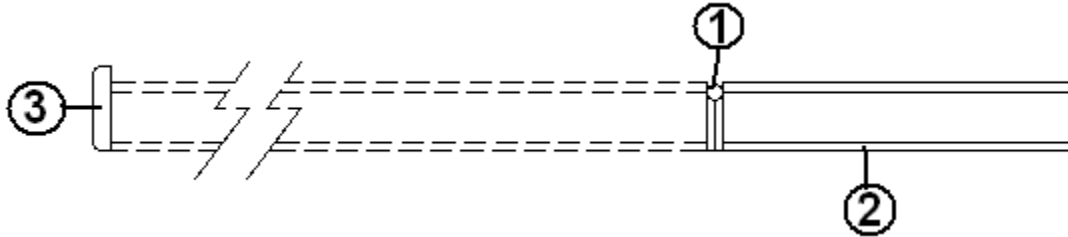

2006 Business Solutions Sky Deck

FURNITURE, LOUNGE

Bunk, Folding, SD Bunk

966328	FOLDING BUNK ASSY-390SD BUNK
380203-01	PIANO HINGE 1/8" PIN CLR ANODI
801191-006	PANEL, 1/8", OAK/RAW
801571-006	FACE FRAME