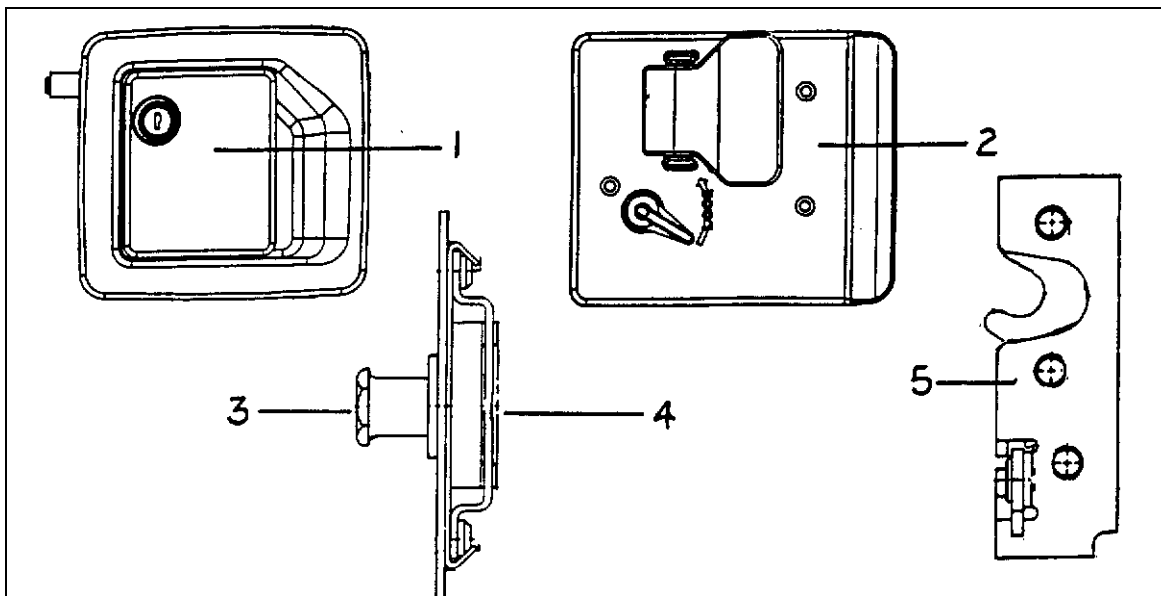

2006 Business Solutions Sky Deck

HARDWARE

Main Door Lock

386178 LOCK, KEYED ALIKE, 3 COMPLETE LOCKS PER BAG

1. 381521-01 outside lock housing
2. 381521-02 inside lock plate
3. 381284 Striker bolt
4. 381521-04 Caged nut
5. 381521-03 Rotary latch
- 381521-05 Screws, inside lock plate

Main Door Dead Bolt

- 386179 DEADBOLT, OUTER KEYED
- 510802-01 Actuator, door lock, 5-wire
- 452030 Bolt, Tri-mark dead bolt
- 381326 Striker, 10007 w/Tri-mark dead bolt
- 345321-12 Screw, #8-32, flat head, black
- 200772 Pan, plastic, dead bolt, interior