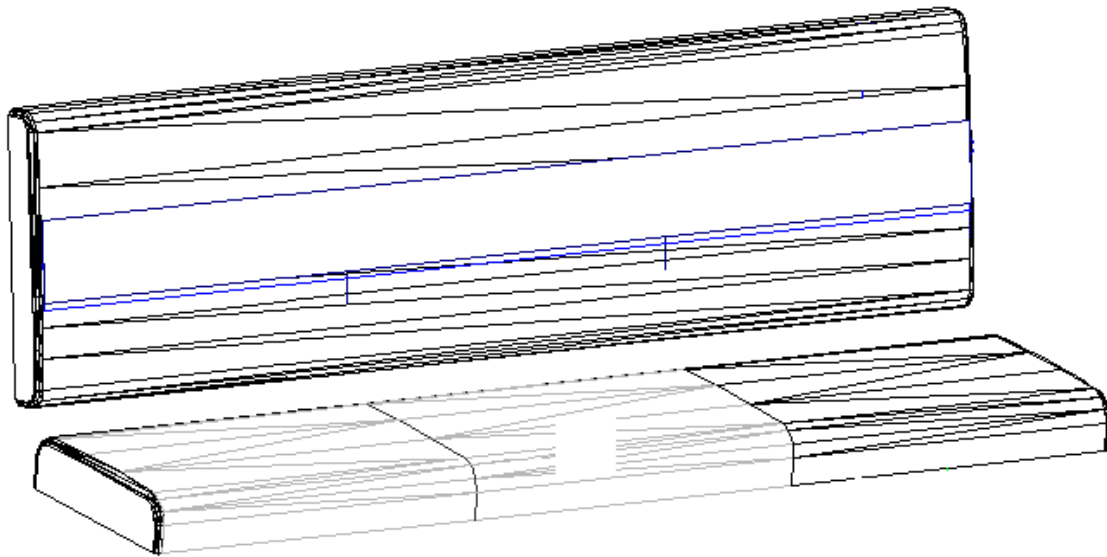

2006 Business Solutions Sky Deck

FURNITURE, SKY DECK ROOF

Sofa, Cushions, SD Business

1. 966380	Cushion assembly, Blue/Gray
2. 966380-02	Cushion assembly, Red/Grey
801426	Marine fabric, Gray Dawn
801427	Marine fabric, Blue Berry