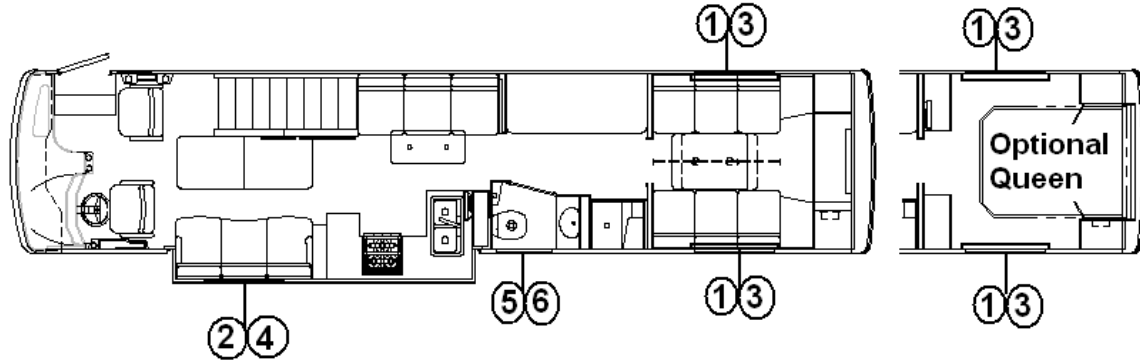

2006 Business Solutions Sky Deck

DRAPES/BLINDS/VALANCES

Shades/Shadow Boxes, 396 Sky Deck Bunk

1. 966131-16	SHADOW BOX ASSY, BED 43" X 26"
2. 966131-17	SHADOW BOX ASSY, 43" X 22"
3. 703272-39	SHADE PLTD DAY/NITE, 44.00" X 28"
4. 703272-40	SHADE PLTD DAY/NITE, 44.00" X 24"
5. 965078-006	FRAME, BATH SURROUND
6. 703273-35	SHADE, PLEATED NIGHT, 3405" X 25"