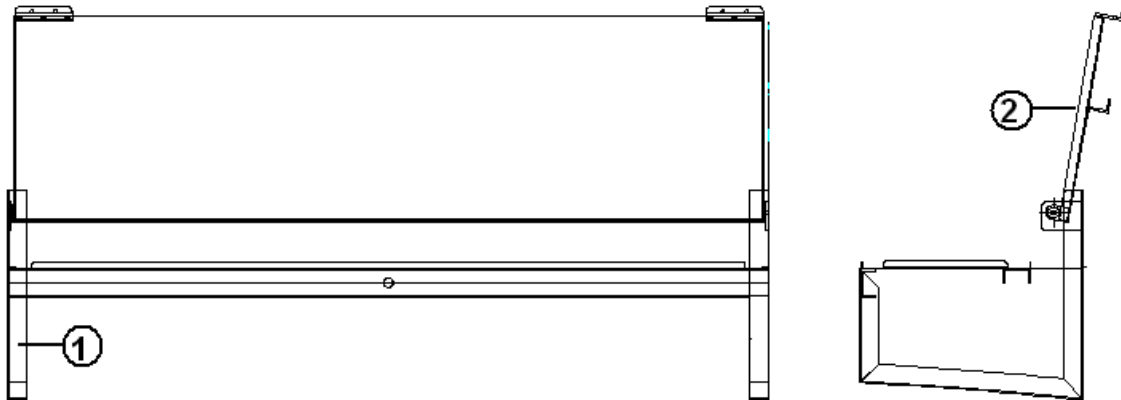

2006 Business Solutions Sky Deck

FURNITURE, SKY DECK ROOF

Sofa, 80" , SD Business

454372-01	Sofa frame assembly, 80"
1. 454340	Sofa frame
2. 454341	Sofa lid
300138	3/8" ID nylon flat washer
345420	3/8" x 1 1/4", S.S. shoulder bolt
350174	5/16" Nylon lock nut