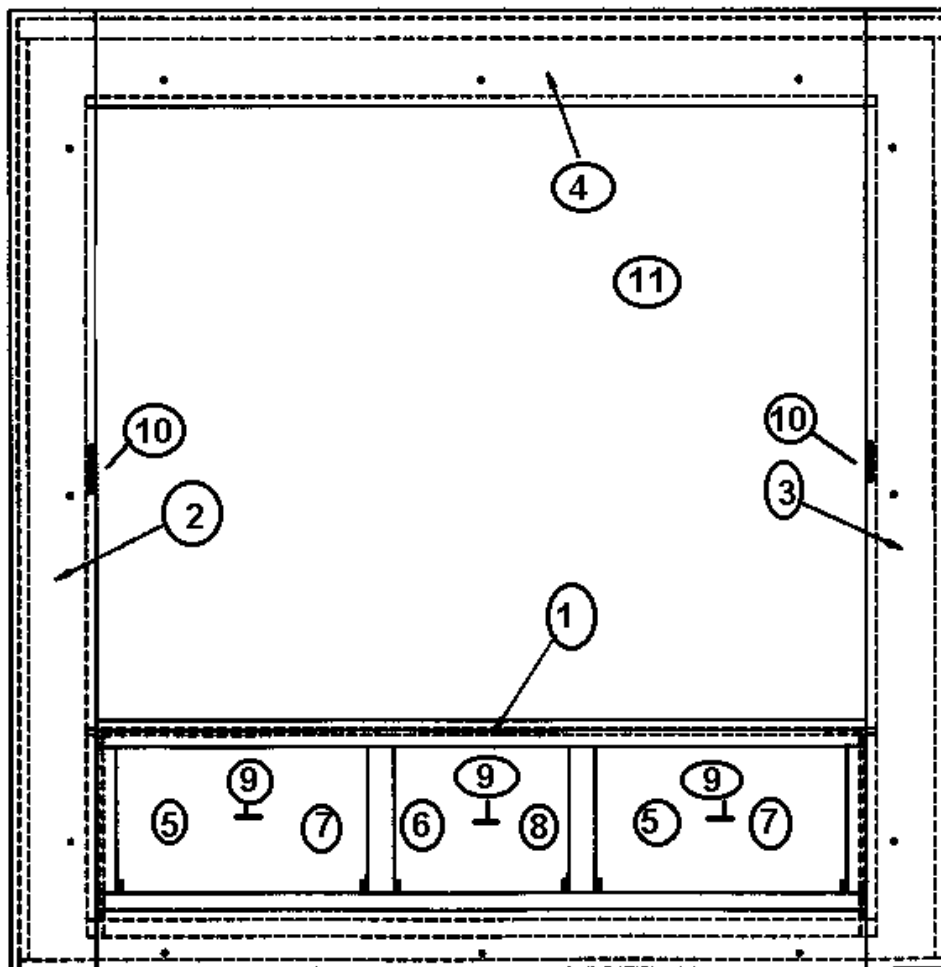

2004 LAND YACHT 390 XL SERIES DIESEL

965173-01 Wardrobe Assembly, Slide out, CS Rear, 396 XL

1. 965166-00z	Face frame, wardrobe, slide out, 396 XL
2. 965176-01z	Stile, wardrobe, LH
3. 965176-02z	Stile, wardrobe, RH
4. 965177-00z	Header, wardrobe
5. 801254-10z	Drawer face, 12.00" x 20.00"
6. 801254-02z	Drawer face, 12.00" x 14.25"
7. 964909-04	Drawer box, 18.00" x 18.00" x 10.00"
8. 964909-03	Drawer box, 12.25" x 18.00" x 10.00"
9. *381835	HANDLE-CHROME/BRASS
10. 381228-01	Door grabber catch
11. 381727-02	Wardrobe door, mirrored, sliding

*381681 Brass/Acrylic handles used on Sky Deck