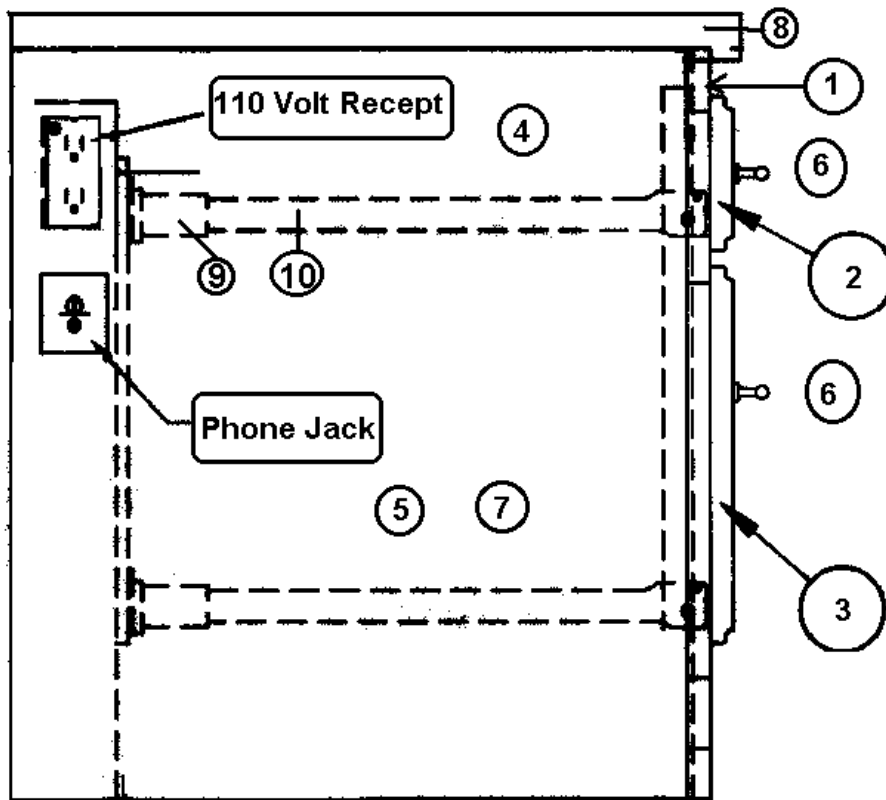

2004 LAND YACHT 390 XL SERIES DIESEL

965083-02 End table assembly, 390/396 XL

1. 965084-00z	Face frame, End Table
2. 801254-16z	Drawer face, 4.75" x 14.25
3. 801254-02z	Drawer face, 12.00" x 14.25"
4. 964906-15	Drawer box, 12.25" x 18.00" x 2.75"
5. 964909-03	Drawer box, 12.25" x 18.00" x 10.75"
6. *381835	HANDLE-CHROME/BRASS
7. 114961	Hanger, file folder, Not shown
8. 965059-01	Top assembly, end table
9. 381526-03	Drawer slide, 18"
10. 381526-06	Bracket, adjustable, rear

*381681 Brass/Acrylic handles used on Sky Deck