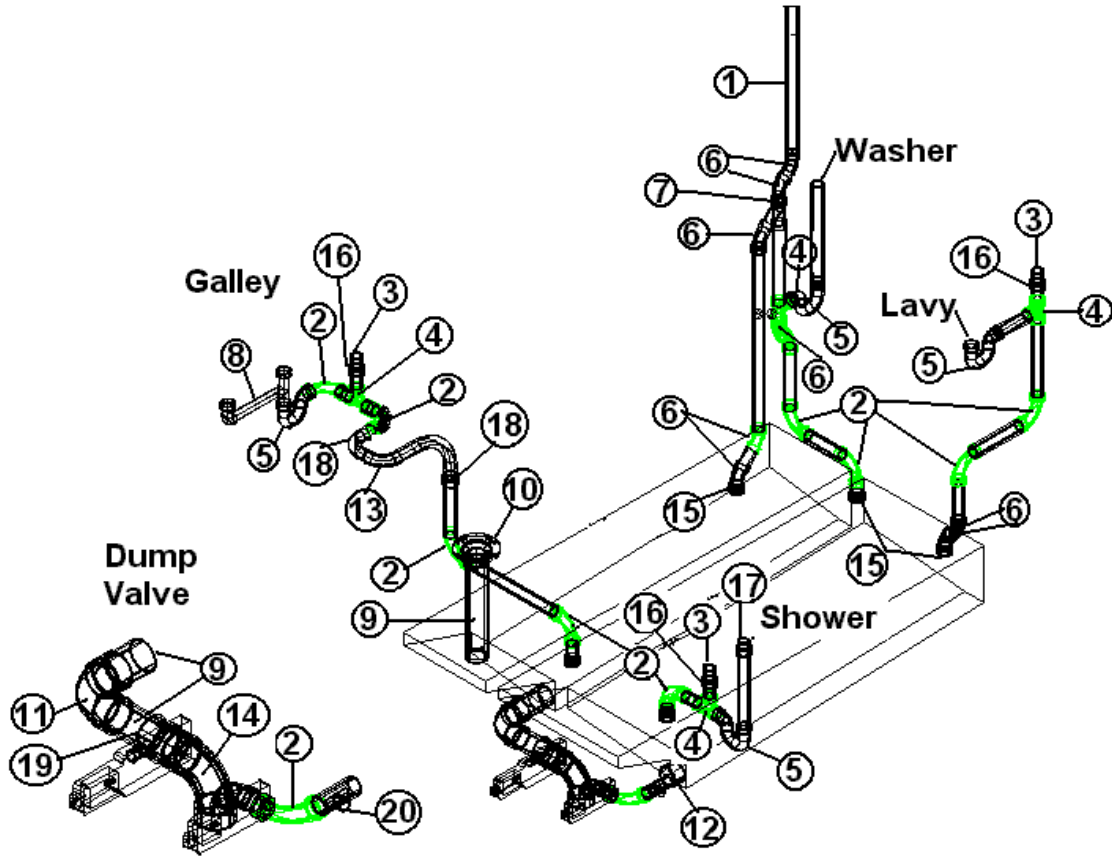

2004 LAND YACHT 390/396 DIESEL

PLUMBING DRAIN SYSTEM