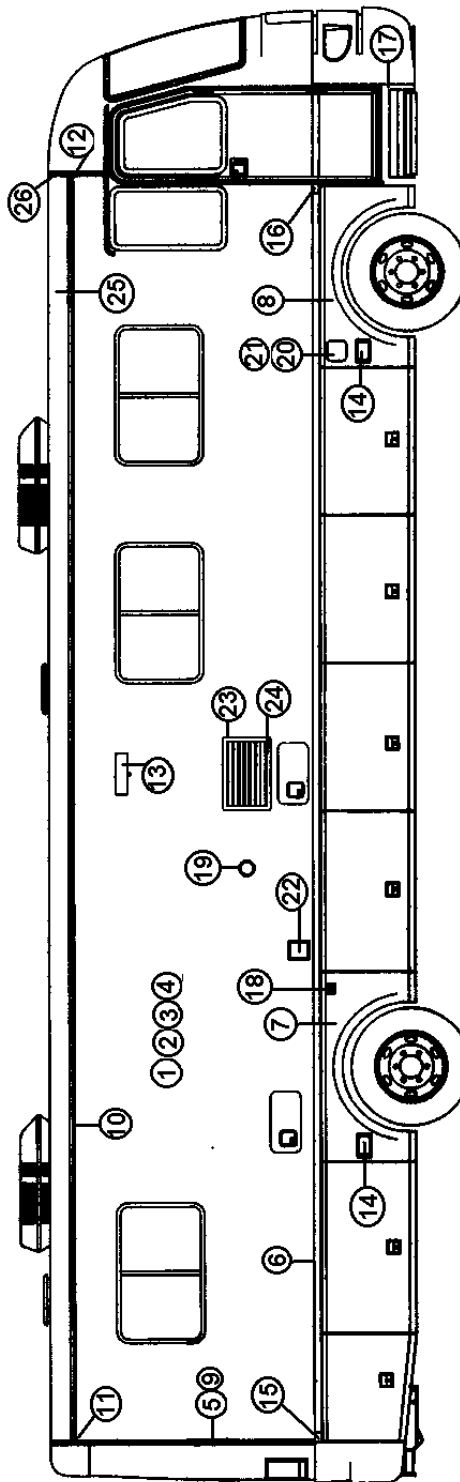

2004 LAND YACHT 390 XL SERIES DIESEL

Curb Side Wall **390 only**

See next page for P/N