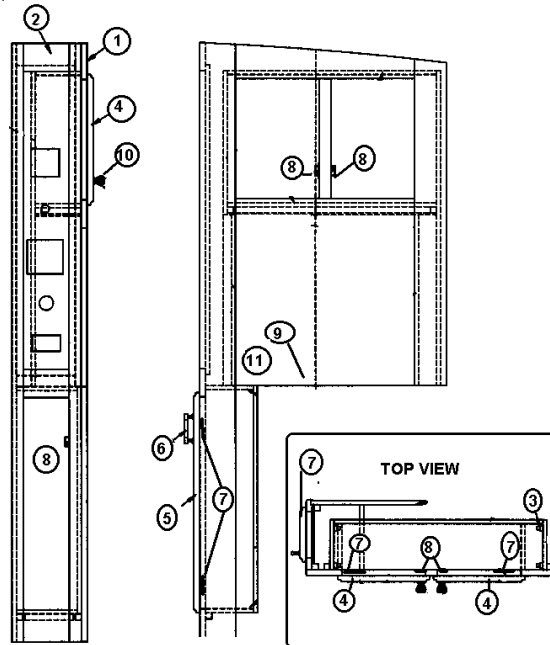

2004 LAND YACHT 390 XL SERIES DIESEL

964854-02 Galley Spice Cabinet Assembly, 390 XL Skydeck

1. 964766-00z	Face frame, galley spice cabinet
2. 964788-00z	Face frame, galley control panel
3. 381527	Speedy shelf strips
4. 801256-03z	Door, frame
5. 801254-12z	Drawer face, 6.75" x 27.50"
6. 381681	Drawer/Door handle, Brass/acrylic
7. 381683	Door hinges
8. 381228-01	Door grabber catch
9. 965698-00Z	Galley shelf assembly, Skydeck
10. 371377-01	Glass shelf, 1/4" x 5.75" x 25.38"
11. 381687-01	Glass Dec RH, 8.62" x 13.38"
12. 381687-02	Glass Dec LH, 8.62" x 13.38"
13. *381796	Door knob, hollow, 1.25"
14. 372210-17	Mirror, 15.25" x 22.92"
14a. 381754	Mirror clip