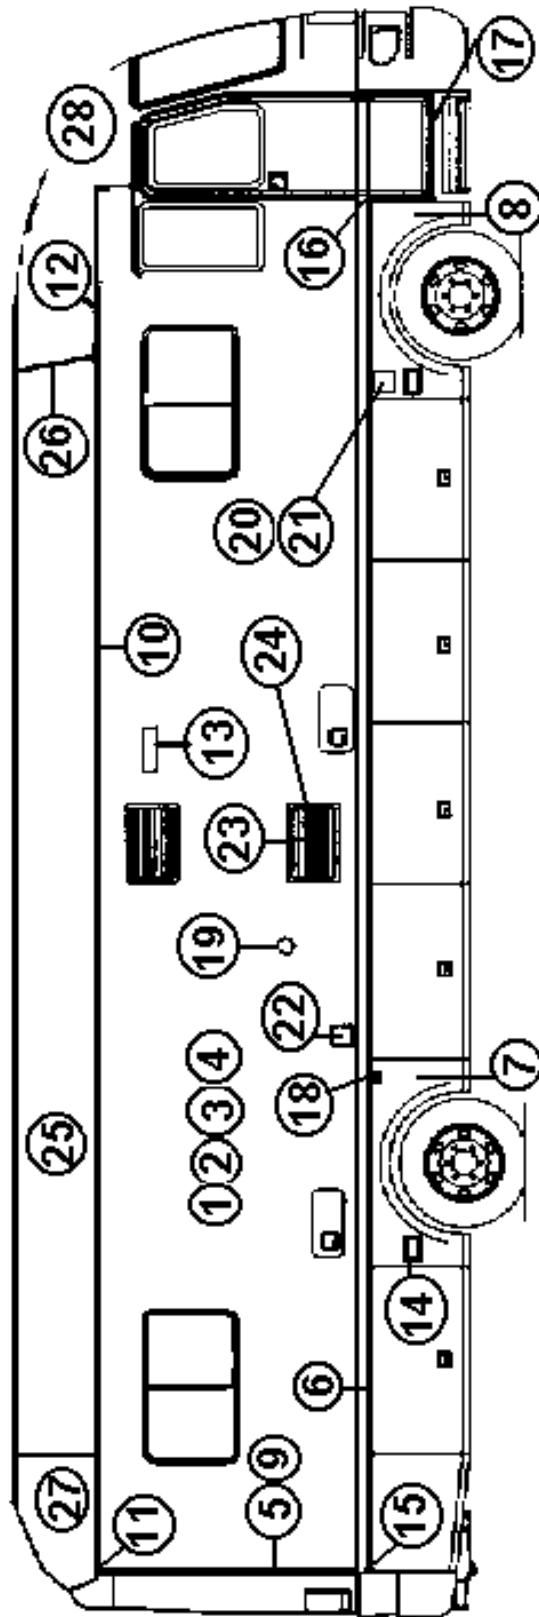

2004 LAND YACHT 390 XL SERIES DIESEL

Curbside Wall 390 Skydeck