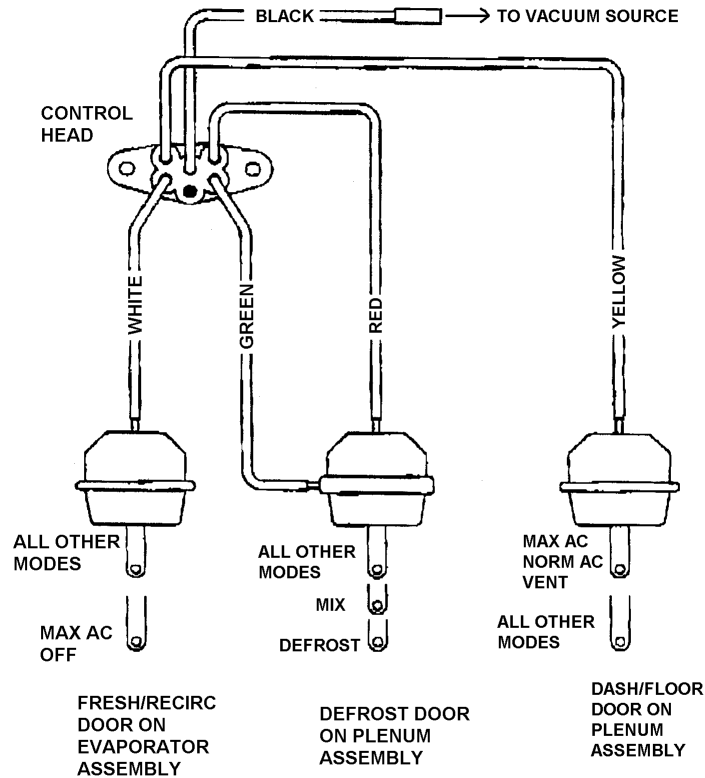

2004 LAND YACHT 390 XL SERIES DIESEL

DASH AIR CONDITIONER/HEATER

SCS/Frigette

MOTORHOME HVAC SYSTEMS

SPECIFIC CLIMATE SYSTEMS, INC.
1200 WEST RISINGER ROAD
FORT WORTH, TEXAS 76134
TEL. 817-293-5315

MASTER SERVICE MANUAL

VACUUM DIAGRAM

PAGE

F-04

7/28/97