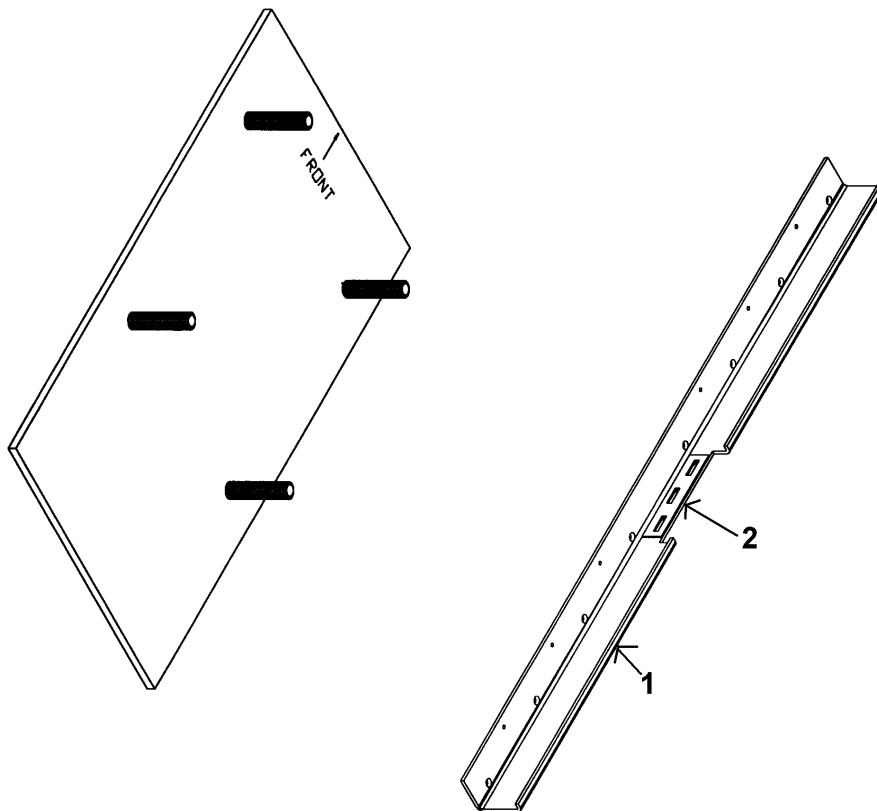

SLIDE-OUT WARDROBE

400952 *Slide out system, Power Gear, galley
See next page for drawing

*For reference only-Airstream does not stock Power Gear parts.

Power Gear 800-334-4712

381623 Roller, floor slide out
381709 Bar, travel lock, 18.50", Wardrobe