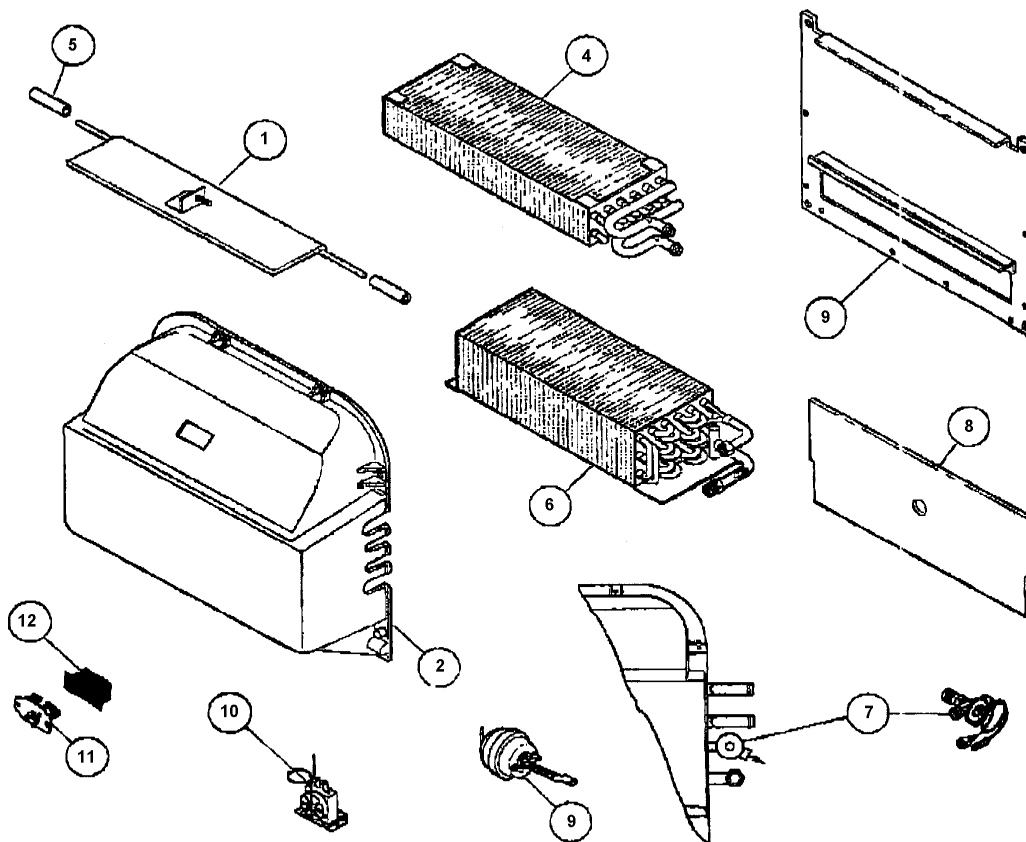

2004 LAND YACHT 390 XL SERIES DIESEL

DASH AIR CONDITIONER/HEATER

SCS/Frigette Motorhome HVAC Systems

1. 087-00219 DOOR ASSEMBLY
2. 062-00605 CASE
3. 030-00046 VACUUM MOTOR
4. 042-00044 HEATER COIL

5. 062-00623 BUSHING
6. 041-00157 EVAPORATOR COIL
7. 034-00029 EXPANSION VALVE
8. 045-00521 INSULATION

9. 071-00680 BACK PANEL
10. 033-00003 THERMOSTAT
11. 035-00006 RESISTOR
12. 071-00143 SHIELD

SPECIFIC CLIMATE SYSTEMS, INC.
1200 WEST RISINGER ROAD
FORT WORTH, TEXAS 76134
TEL. 817-283-5313

MASTER SERVICE MANUAL
KIT NO. 090-00439; EVAPORATOR
ASSEMBLY 088-00347

PAGE
A-71
1/9/01