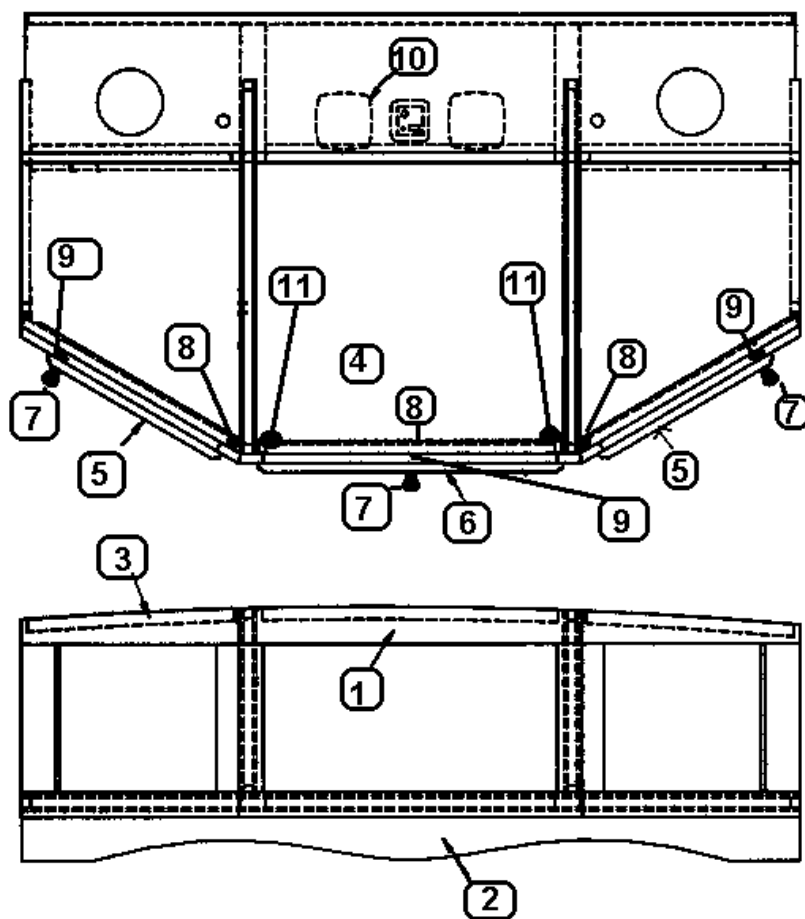

2004 LAND YACHT 390 XL SERIES DIESEL

Skydeck Furniture

964848 Roof locker Assembly, RS rear, 390 Sky Deck

1. 964784-00z	Face frame, Rear liner locker
2. 964796-00z	Rail, rear roof locker, light cover
3. 114812	Aluminum angle, 1" x 1"
4. 701538	Carpet liner, black
5. 801253-09z	Door, raised panel, 16" x 12.75"
6. 801253-10z	Door, raised panel, 24.5" x 12.75"
7. 381682	Door knob, Acrylic/Brass
8. 391683	Door hinges, hidden
9. 381228-01	Door grabber catch
10. 511464-07	Speaker/Headphone system
11. 381147	Door support