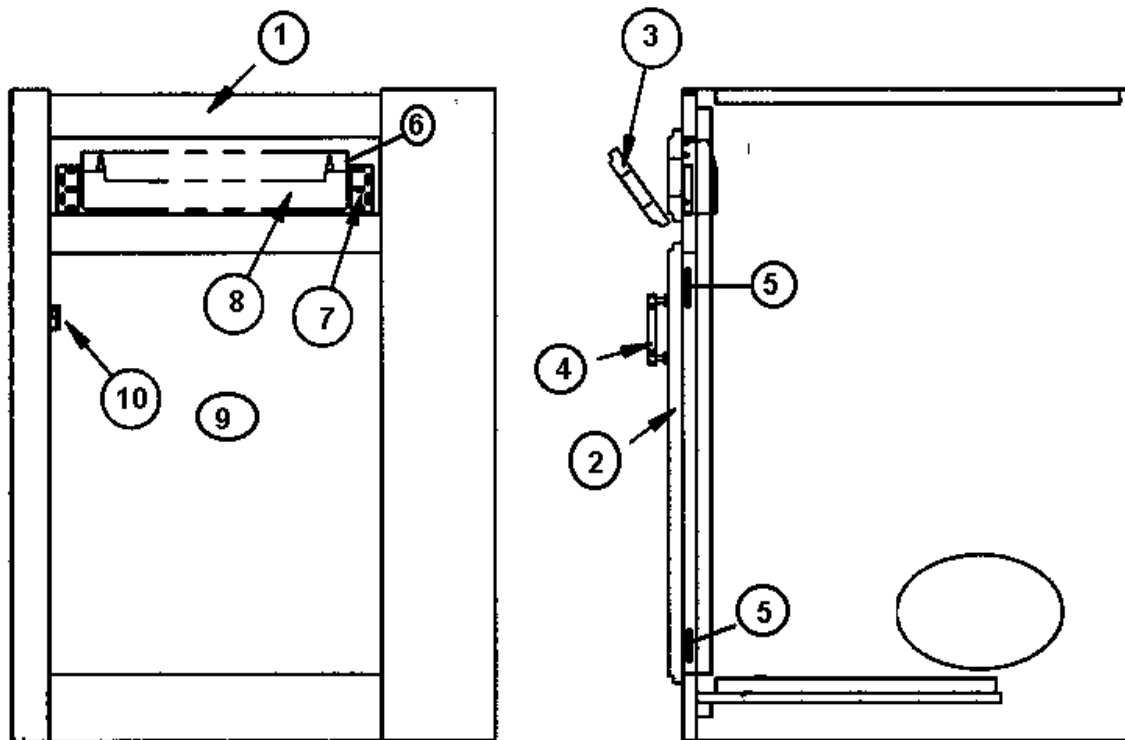

2004 LAND YACHT 390 XL SERIES DIESEL

964855-01 Galley Assembly, Sink Section 390/396 XL

1. 964764-00z	Face frame, galley sink section
2. 801253-07z	Door raised panel, 18.38" x 23.00"
3. 801254-11z	Drawer face, 4.75' x 18.38"
4. *381835	HANDLE-CHROME/BRASS
5. 381683	Door hinges
6. 385940	Mirror pull, brass
7. 381685	Scissor hinge, sink tip-out tray
8. 381686	Tray, plastic, 14"
9. 964911	Shelf insert assembly
10. 381228-01	Door grabber catch
*381681	Brass/Acrylic handles used on Sky Deck
203433-01	SINK COVER-RH PLASTIC
203433-02	SINK COVER-LH PLASTIC