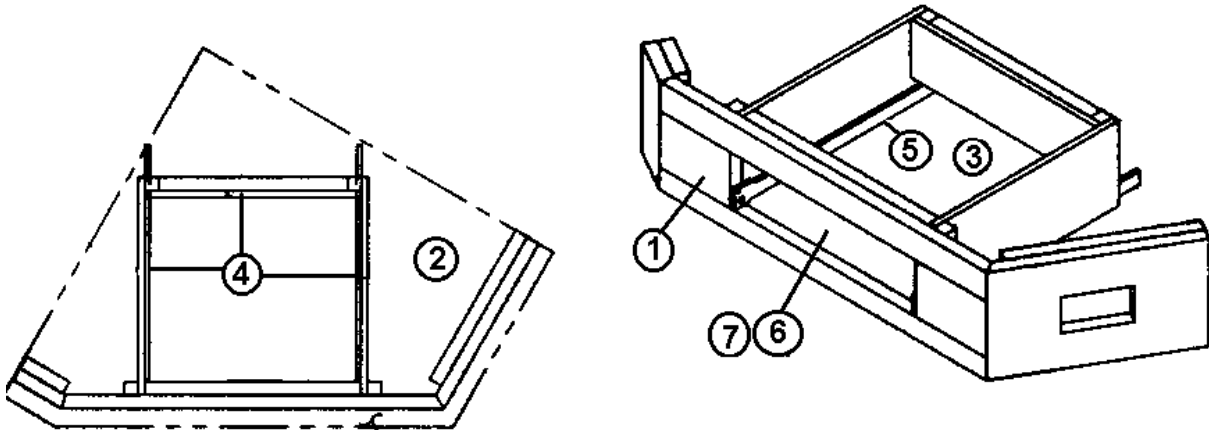

2004 LAND YACHT 390/396 DIESEL

965422-01 Vanity Assembly,

1. 965421-00z	VANITY FRONT-BEDROOM, 396
2. 965364-01	SHELF-TOP TV BEDROOM
3. 964906-18	DRAWER BOX ASSEMBLY-2.75" X 11.00" X 11.00"
4. 800507-03	LAUAN, 3/8" X 4' X 8'
5. 381526-01	DRAWER SLIDE, 14"
6. 801254-164	DRAWER FACE - 4.75 X 14.25 OAK
7. *381835	HANDLE-CHROME/BRASS

*381681 Brass/Acrylic handles used on Sky Deck