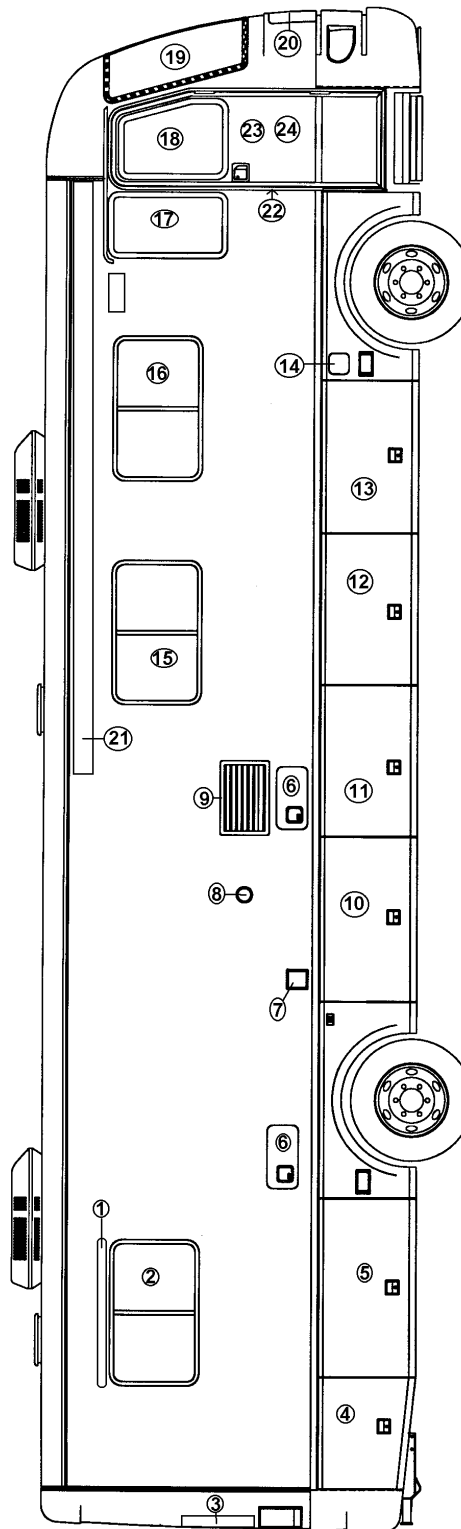

2004 LAND YACHT 390 XL SERIES DIESEL

DOORS/WINDOWS-Curbside **390 ONLY**

See next page for P/N