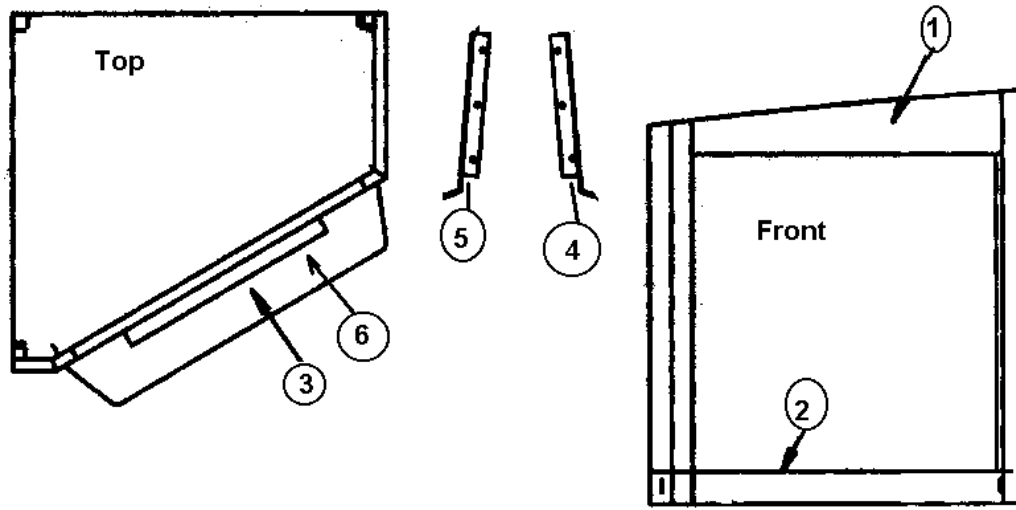

2004 LAND YACHT 390/396 DIESEL

965970 TV Cabinet Assembly, Bedroom, 396 XL

1. 965791-00z Face frame, TV cabinet
2. 801260-00z Panel, 1/2", G1S, Wood Veneer/Raw
3. 965262-00z Shelf, front
4. 115139-01 BRACKET-RH TV MOUNT BEDROOM
5. 115139-02 BRACKET-LH TV MOUNT BEDROOM
6. 965792-01 Shelf assembly