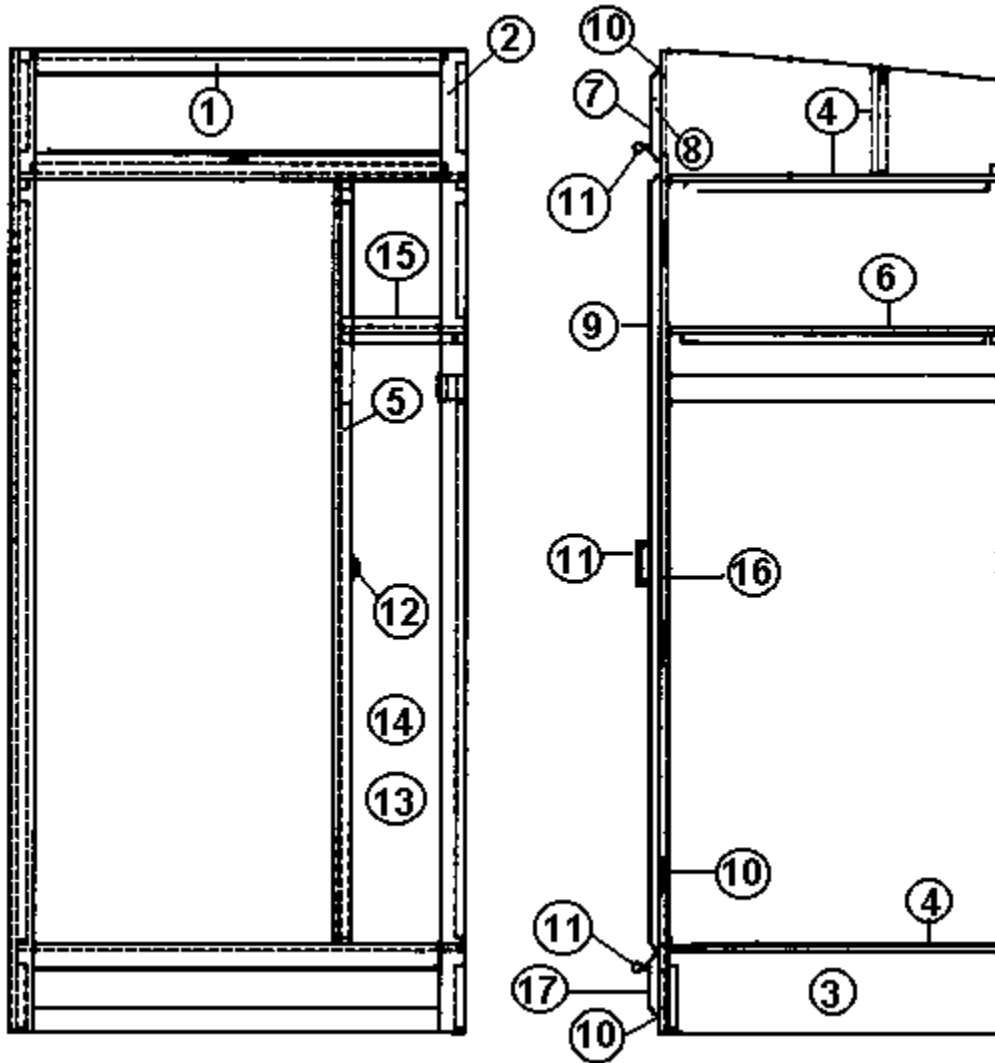

2004 LAND YACHT 390/396 DIESEL

Skydeck Furniture 965968 Refrigerator Cabinet Assembly

See P/N on the next page.