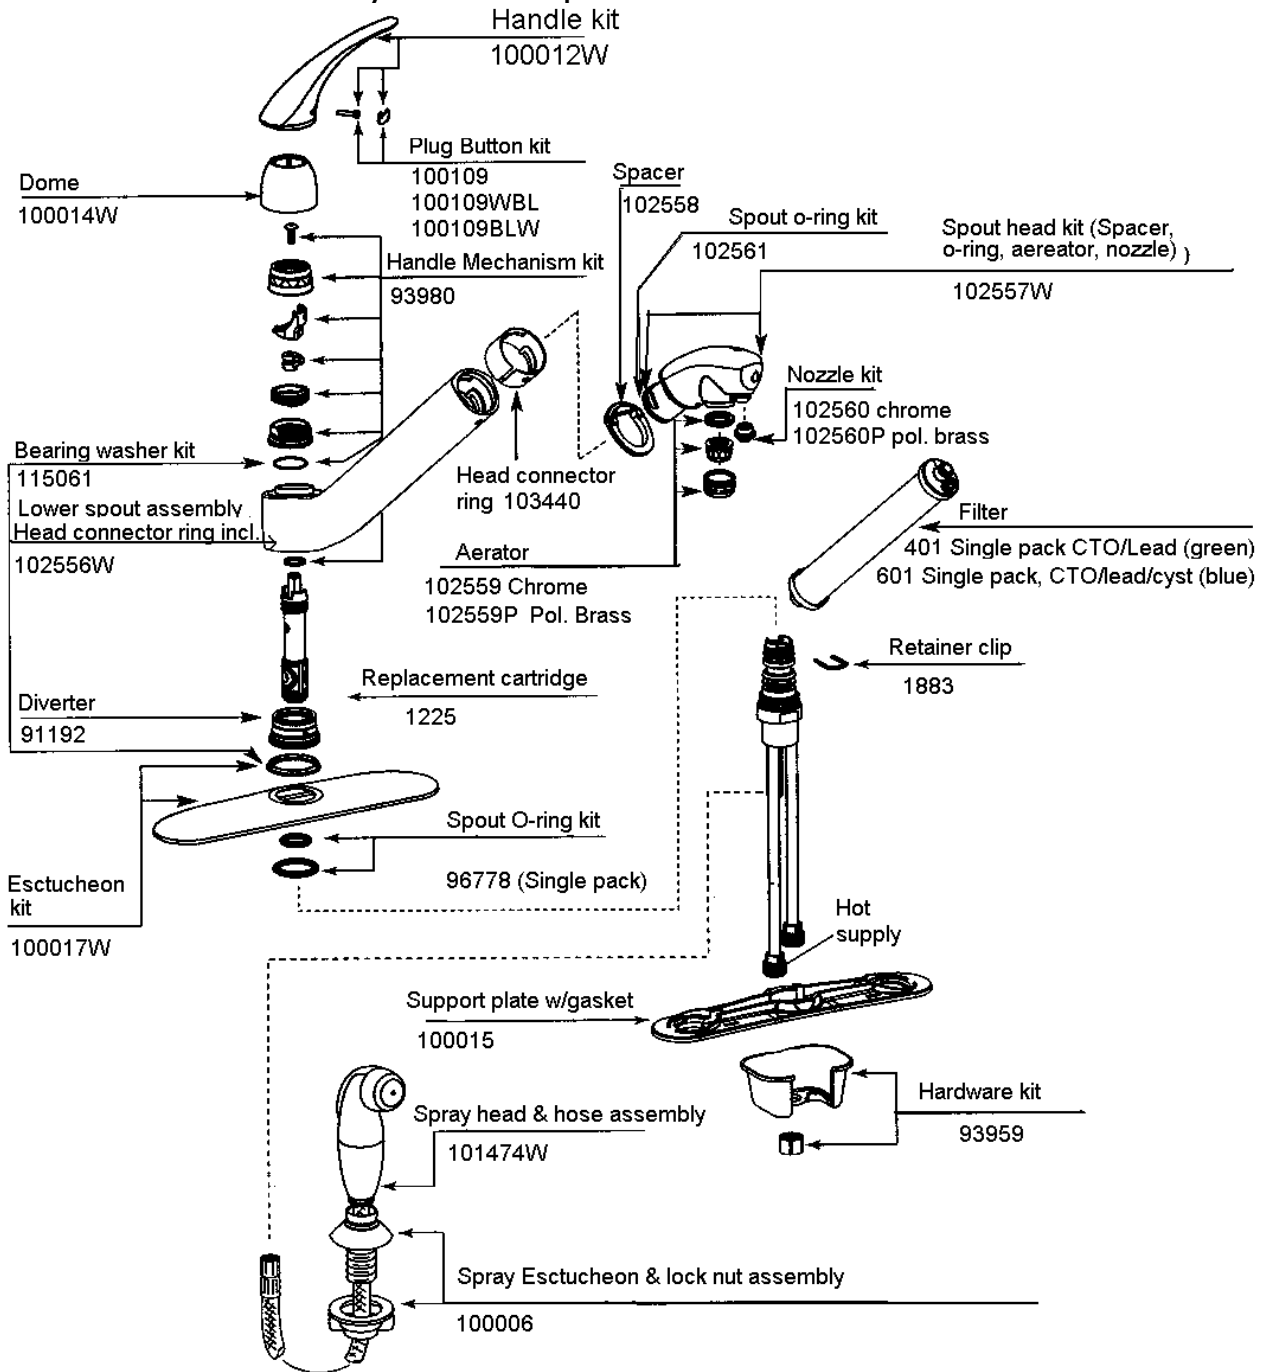

2004 LAND YACHT 390 XL SERIES DIESEL

PLUMBING-FAUCETS

601828, MDL 7050W, Glacier, Moen Pure Touch

601827-01, Chrome model, Skydeck only

Contact direct Moen at 1-800-BUY-MOEN for warranty and your local parts outlet.