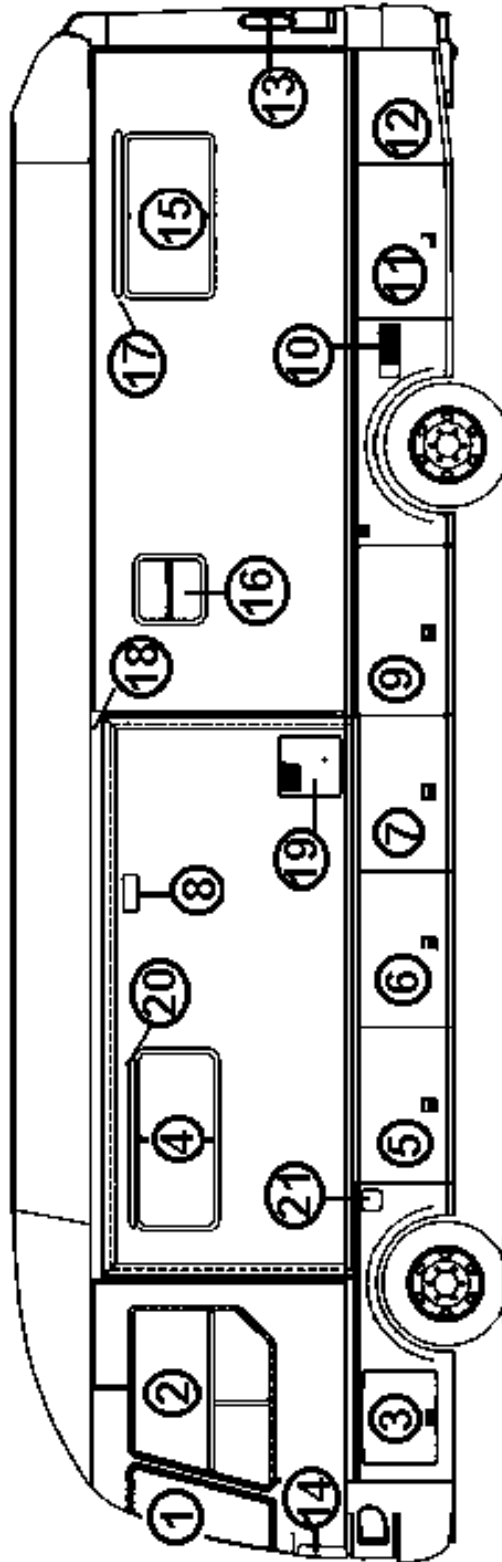

2004 LAND YACHT 390 XL SERIES DIESEL

DOORS/WINDOWS 390 Skydeck Roadside