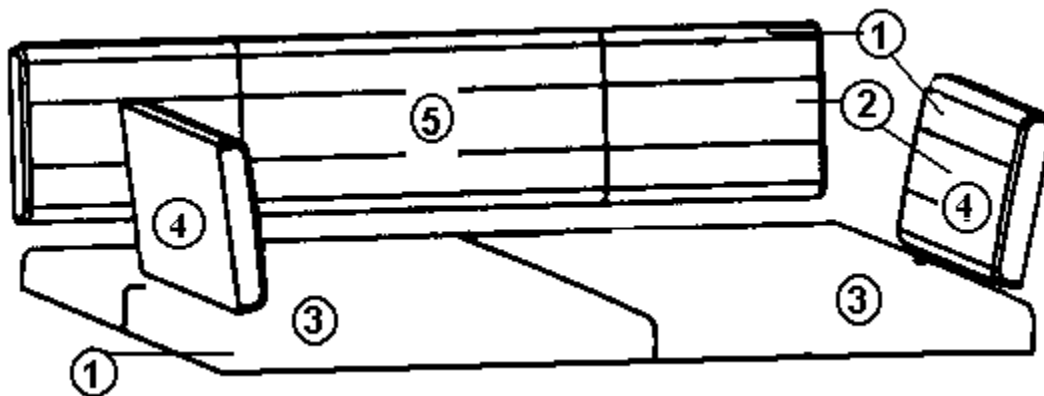

965712 Cushion Assemblies, Sun Lounger, Sky deck

1. 801426	Marine fabric, Gray Dawn
2. 801427	Marine fabric, Blue Berry
3. 801430-09	Cushion assembly, LH/RH seat (2)
4. 801430-06	Cushion assembly, backrest sides
5. 801430-05	Cushion assembly, backrest