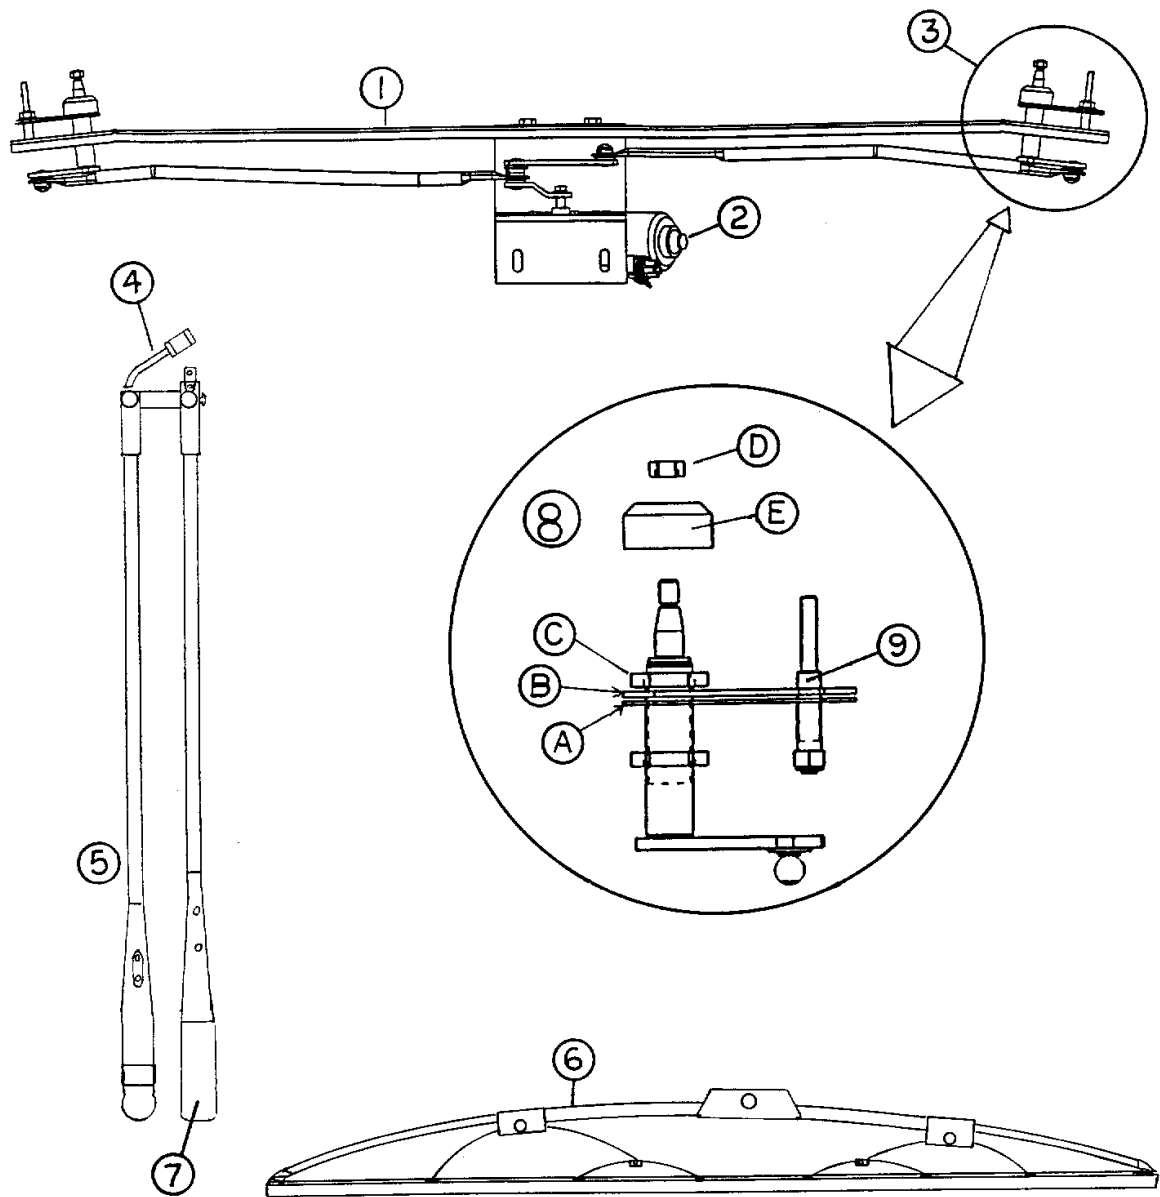

2004 LAND YACHT 390 XL SERIES DIESEL

See next page for P/N