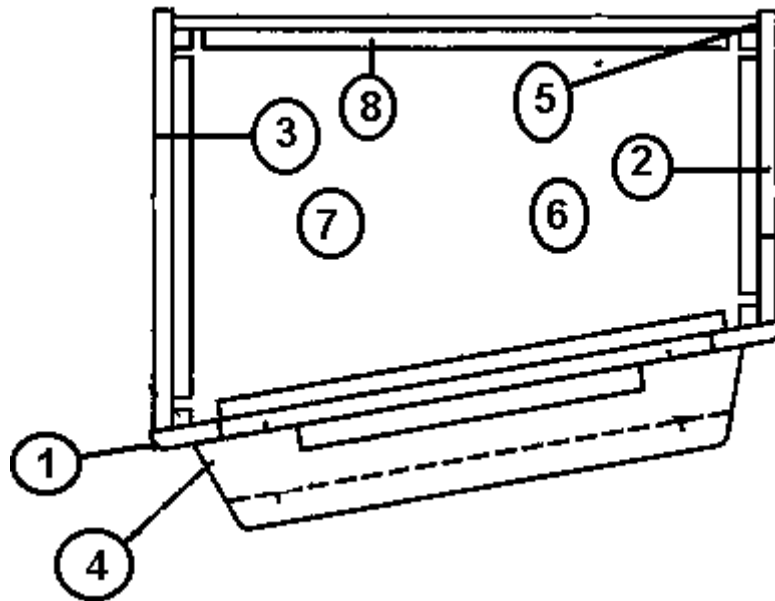

2004 LAND YACHT 390/396 DIESEL

965776 TV Cabinet Assembly, Overhead, 390/396 XL

- | | |
|---------------|----------------------------------|
| 1. 965777-00z | Face frame, TV cabinet, overhead |
| 2. 965778-00z | RH side, TV cabinet |
| 3. 965779-00z | LH side, TV cabinet |
| 4. 965780-00z | Shelf front, TV cabinet |
| 5. 800571-01z | Flat molding, .52" Wide x 80" |
| 6. 690429 | Louver, 2" round |
| 7. 115139-01 | BRACKET-RH TV MOUNT BEDROOM |
| 8. 115139-02 | BRACKET-LH TV MOUNT BEDROOM |