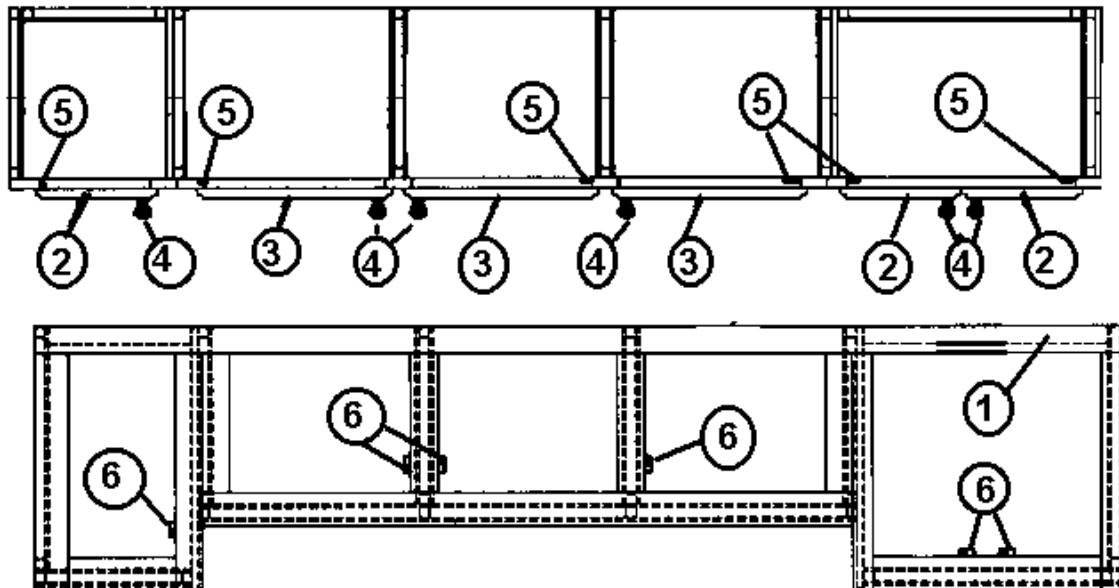

2004 LAND YACHT 390/396 DIESEL

964864-01 Locker Assembly, CS Lounge, 390/396 XL

1. 964769-00z	Face frame, CS lounge, roof locker
2. 801253-01z	Door, raised panel, 9.00' x 16.25"
3. 801253-02z	Door, raised panel, 14.5" x 11.25"
4. *381835	HANDLE-CHROME/BRASS
5. 381683	Door hinges
6. 381228-01	Door grabber catch

*381681 Brass/Acrylic handles used on Sky Deck