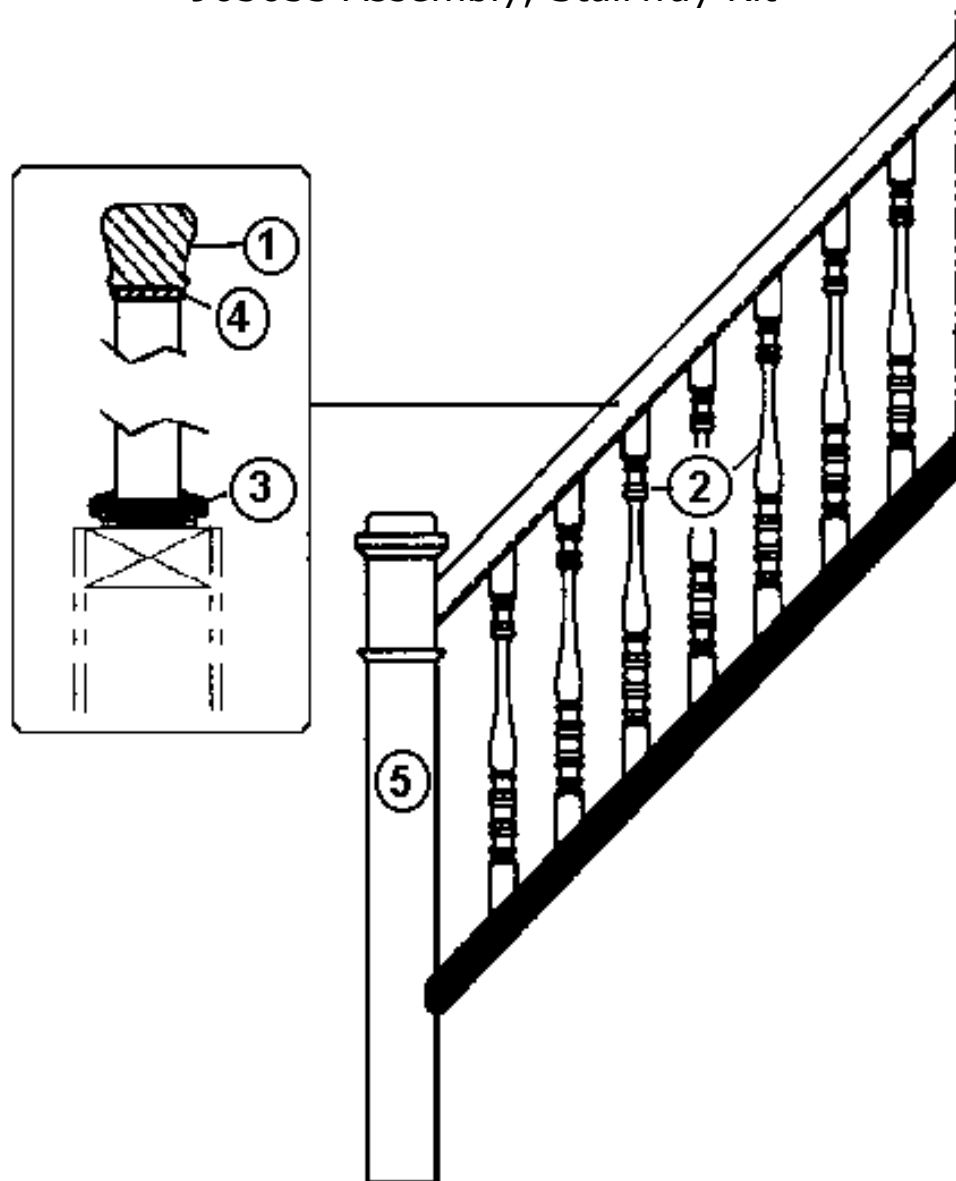

2004 LAND YACHT 390 XL SERIES DIESEL

Skydeck Furniture 965653 Assembly, Stairway Kit

1. 801417	Handrail, Natural oak
2. 801419	Baluster, Natural oak
3. 801418	Shoe rail, Natural Oak
4. 801420	¼" fillet, Natural oak
5. 801421	Box, newel, natural Oak