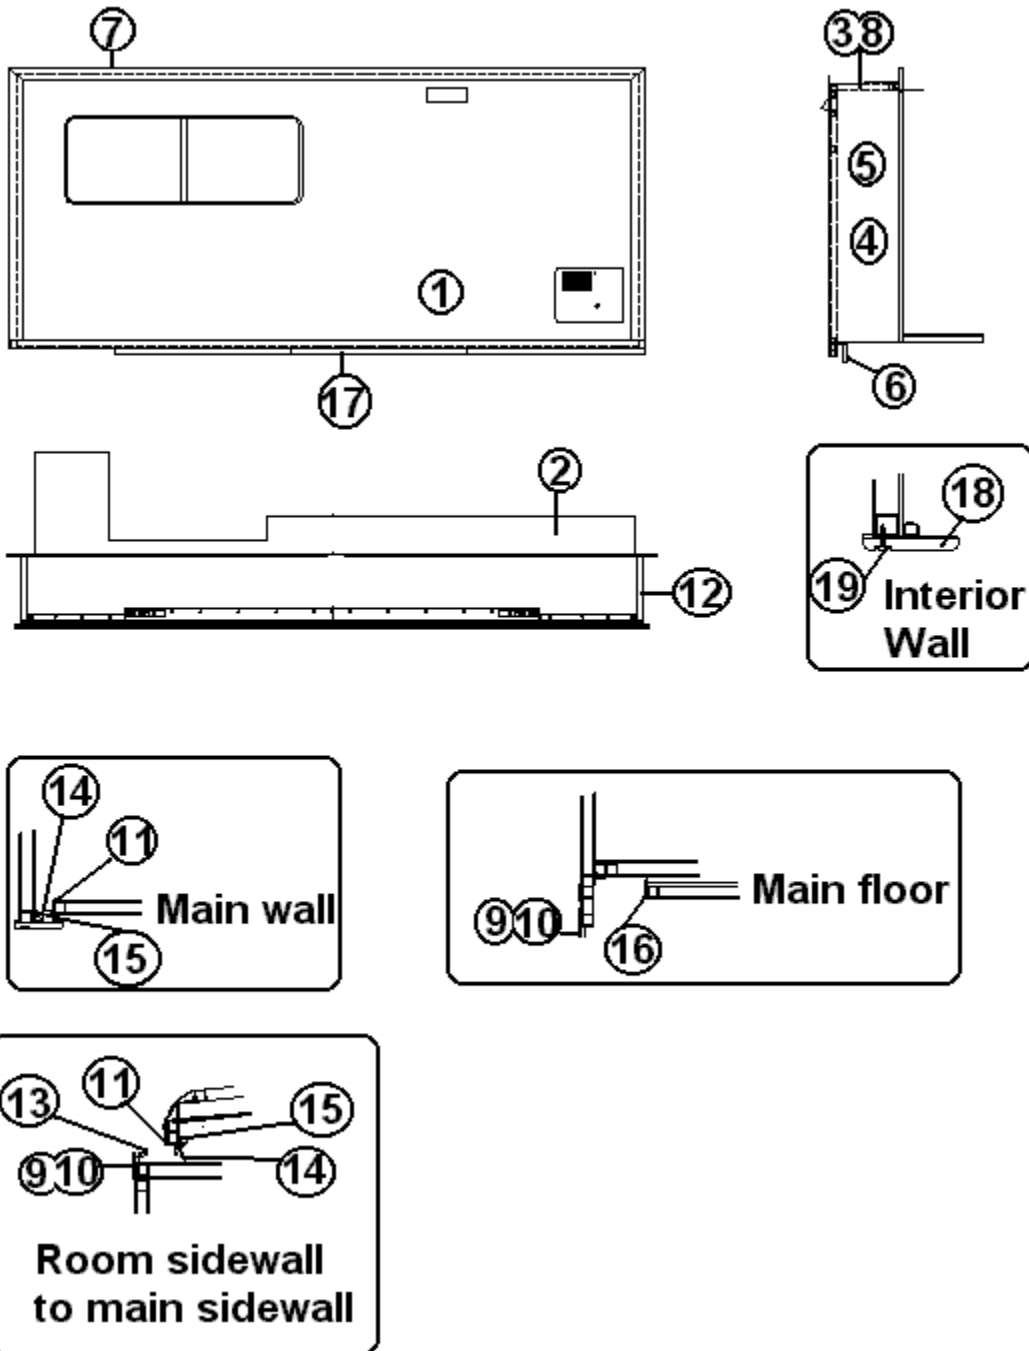

2004 LAND YACHT 390 XL SERIES DIESEL

BODY Galley Slide out Room