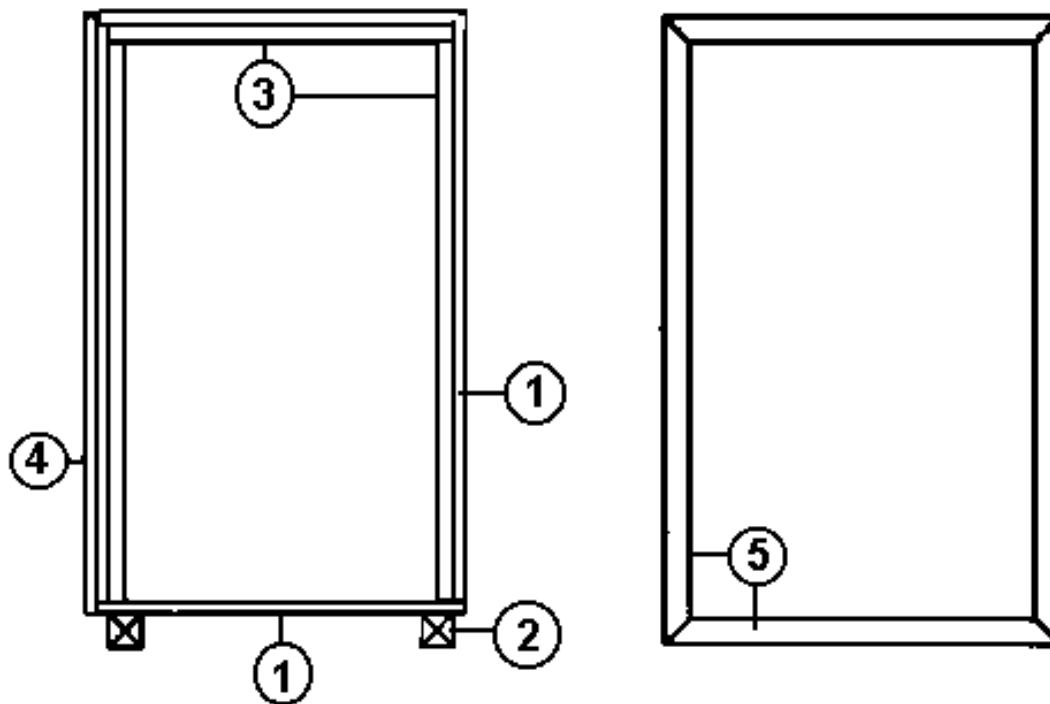

2004 LAND YACHT 390 XL SERIES DIESEL

Skydeck Furniture 965702 Assembly, Icemaker Cabinet

1. 801179-00Z	Panel, 1/2" Oak Vinyl/Raw
2. 800478	Pine, 1 1/2" x 1 1/8"
3. 800506-06	1/2" plywood
4. 800506-04	3/4" plywood
5. 80573-01Z	Flat Molding, 1 1/8"