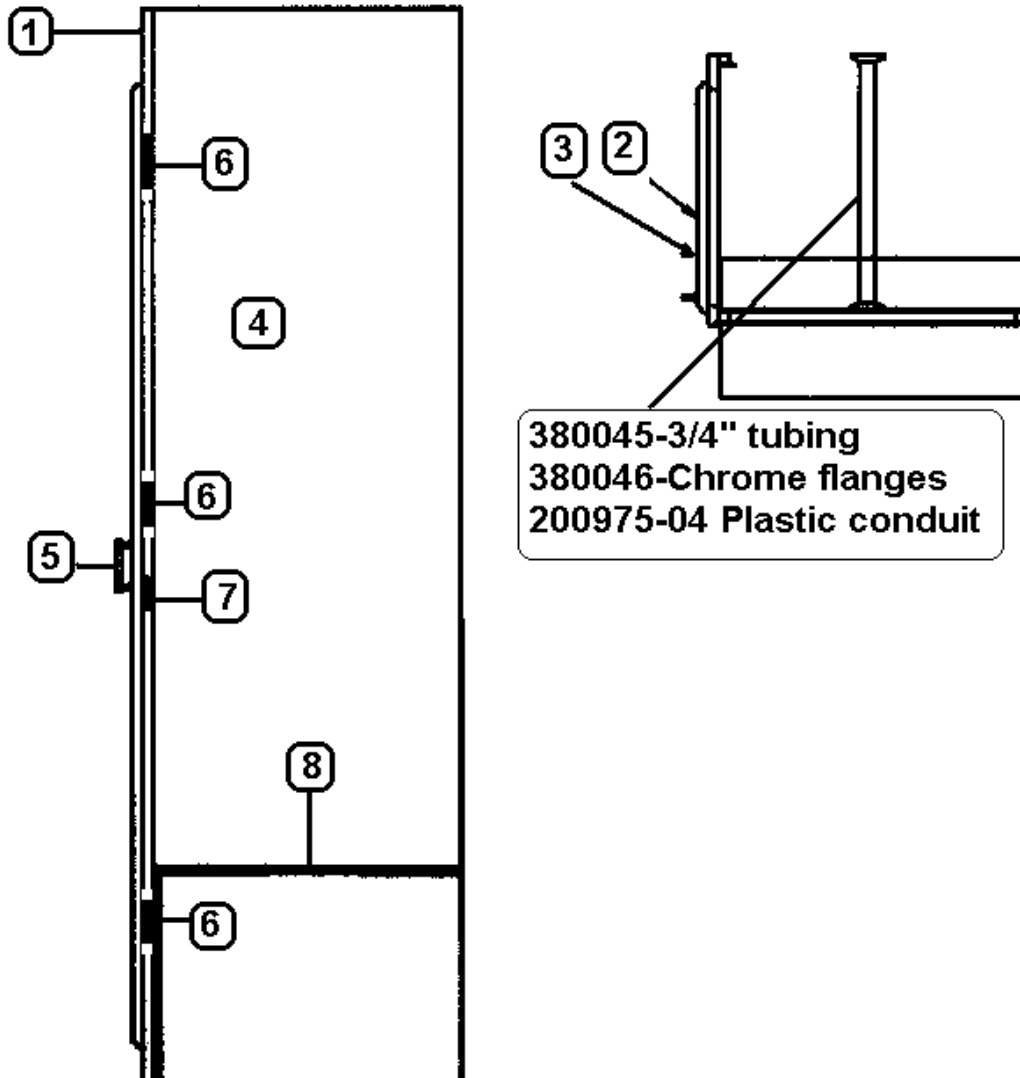

2004 LAND YACHT 390/396 DIESEL

964846-01 Wardrobe Assembly, CS Rear-390 XL

1. 964782-00z	Face frame, CS closet
2. 801256-01z	Door, frame only, 16.5" x 69.00"
3. 372210-15	Glass, beveled 13.62" x 32.62"
4. 381754	Mirror retaining clips, Not Shown
5. *381835	HANDLE-CHROME/BRASS
6. 381683	Door hinges, hidden
7. 381228	Door grabber catch
8. 701538	Carpet liner, black

*381681 Brass/Acrylic handles used on Sky Deck