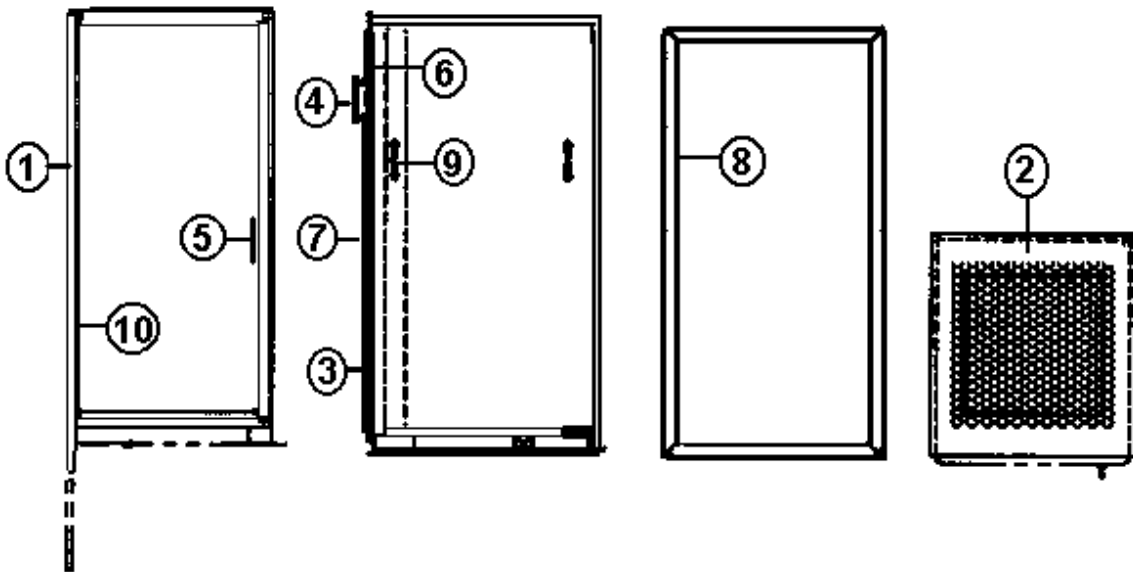

2004 LAND YACHT 390/396 DIESEL

Skydeck Furniture 965704 Closet, Chair Storage

1. 801259-00Z	Panel, 1/2" oak veneer/raw
2. 454073	Perforated metal, 14" x 14"
3. 801255-05Z	Door, louvered, 16 1/2" x 34 3/8"
4. 381681	Door handle, Brass/Acrylic
5. 381228-01	Door grabber catch
6. 381607	Hinge, inset, 110 degrees
7. 381688	Rubber bump on
8. 800573-01Z	Flat molding, 1 1/8"
9. 381566	Loop, footman, steel
10. 800610	Panel, 1/2" oak, G1S