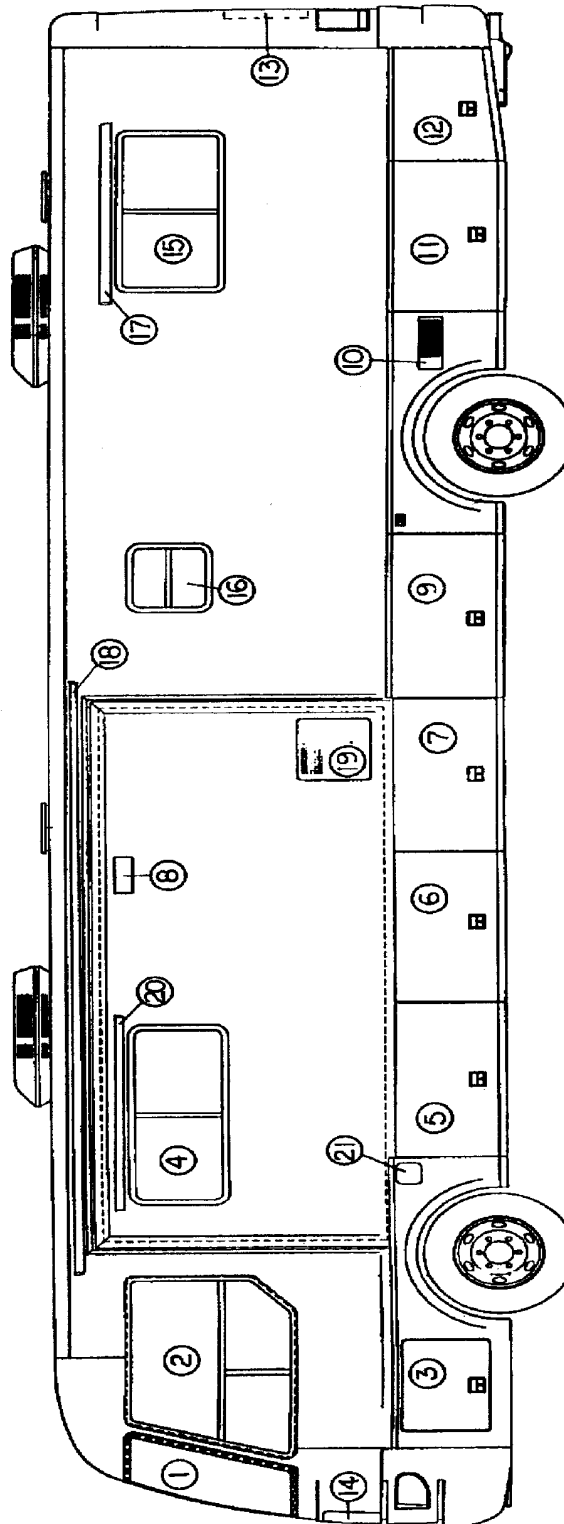

2004 LAND YACHT 390 XL SERIES DIESEL

390-396
DOORS/WINDOWS-R/S

See next page for P/N