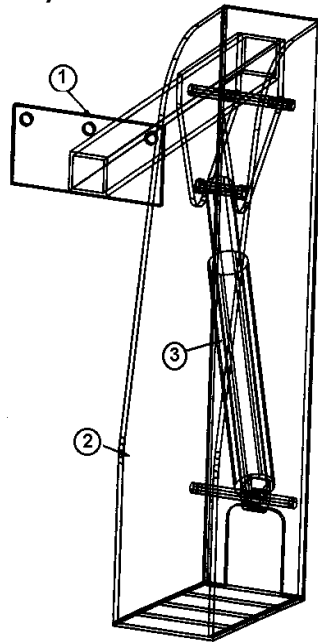

454091 Safety Rail Power Lift Assembly

454092	Power lift pivot arm
454093	Power lift housing
511734	Power lift motor