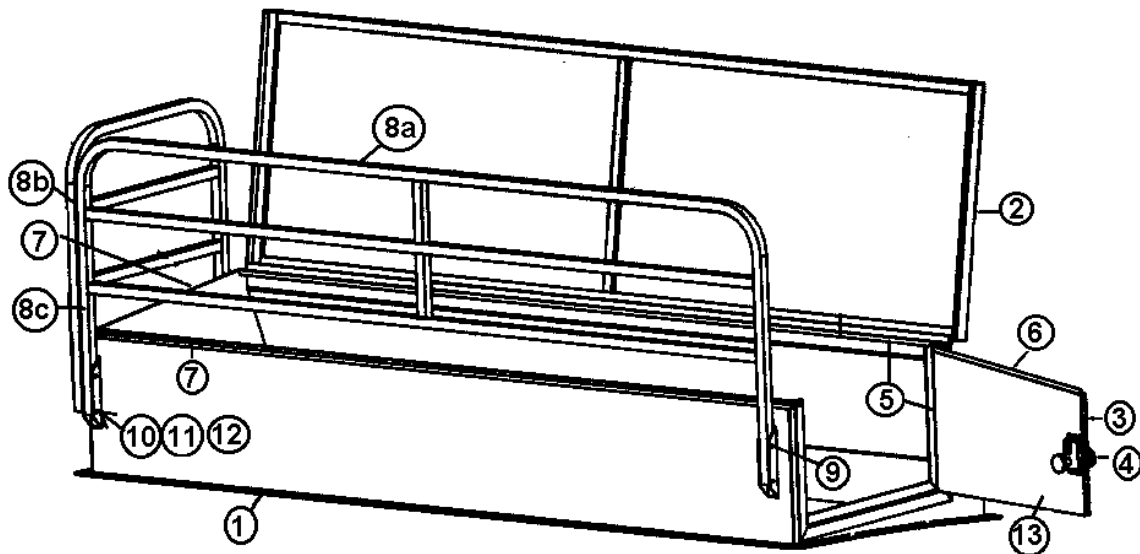

2004 LAND YACHT 390 XL SERIES DIESEL

454056 Hatch Assembly, 390 XL Skydeck

1. 454056-01	Assembly, hatch frame
2. 454056-02	Assembly, hatch lid
3. 454056-03	Assembly, hatch door
4. 381793	Latch, hatch door
5. 380203	Aluminum hinge, continuous
6. 381786	Seal, extrusion, hatch door
7. 381785	Bulb seal hatch lid
8a. 454079-01	Safety rail, side
8b. 454079-02	Safety Rail, end
8c. 381811	Safety Rail, hinge, .040 x 1 x 14"
9. 385982	Safety locking pin
10. 345366-08	1/4 x 20 x 1.625 bolt
11. 300125	Washer, flat
12. 345377	1/4 x 20, stainless steel Nylock nut
13. 381791	Weather seal, hatch door
381021	Rubber T-Handle latch
381789	Knob, chrome
380774-02	HINGE, safety rail 61.50"
385982	SAFETY SNAP PIN STYLE