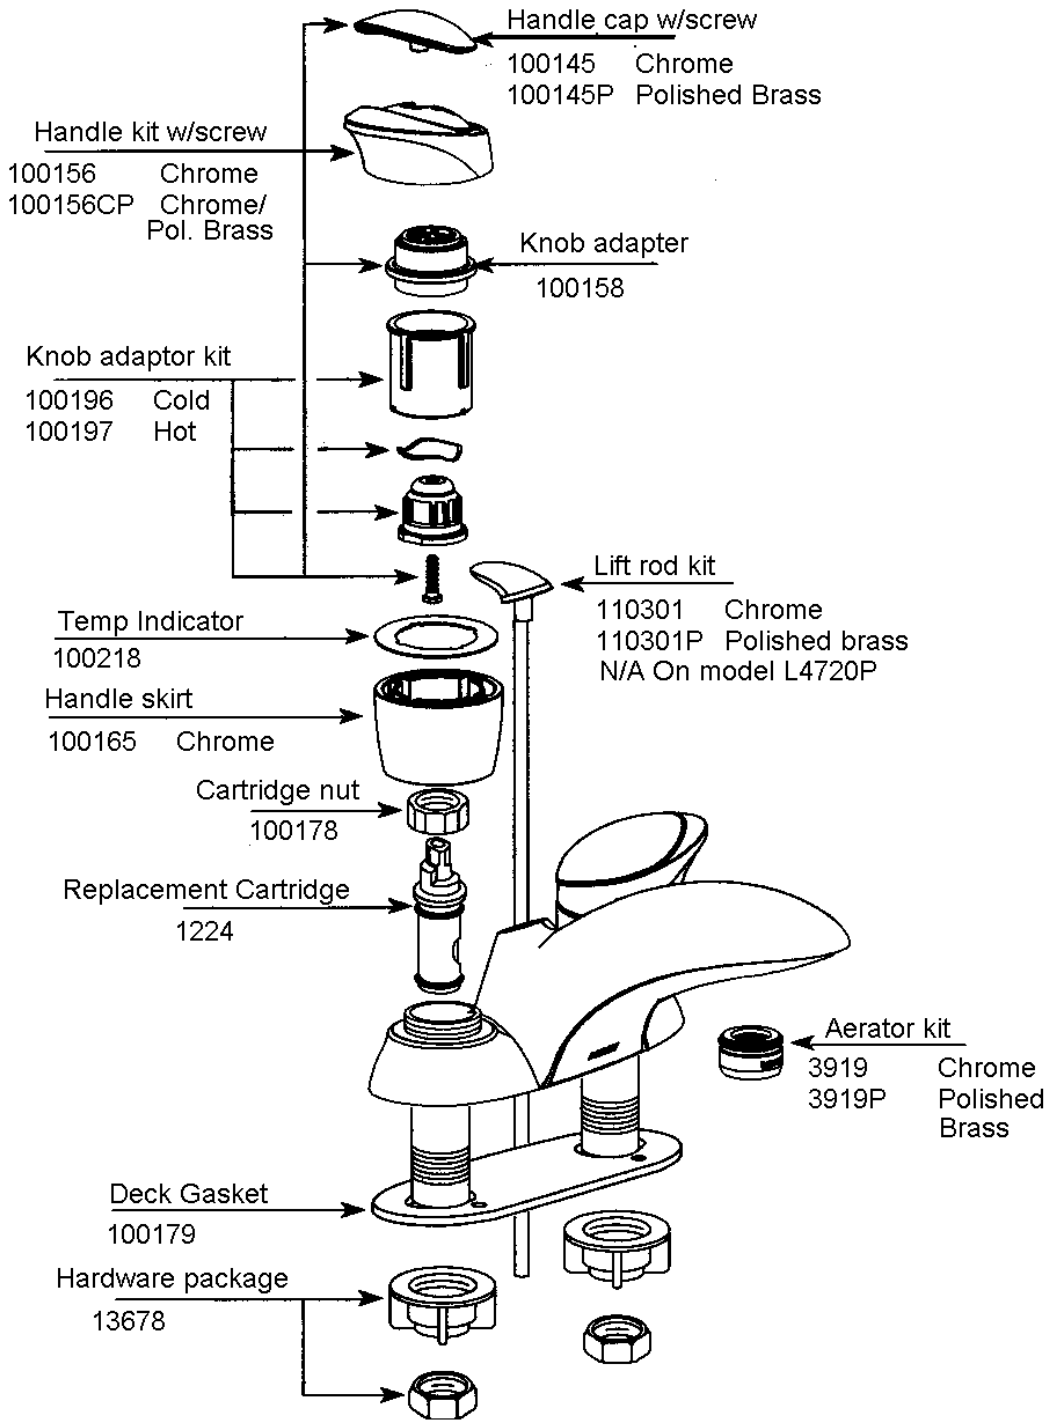

2004 LAND YACHT 390 XL SERIES DIESEL

PLUMBING-FAUCETS

390 Sky Deck Only

601823 FAUCET MOEN VILLETA, 4720CP

Contact direct Moen at 1-800-BUY-MOEN for warranty and your local parts outlet.