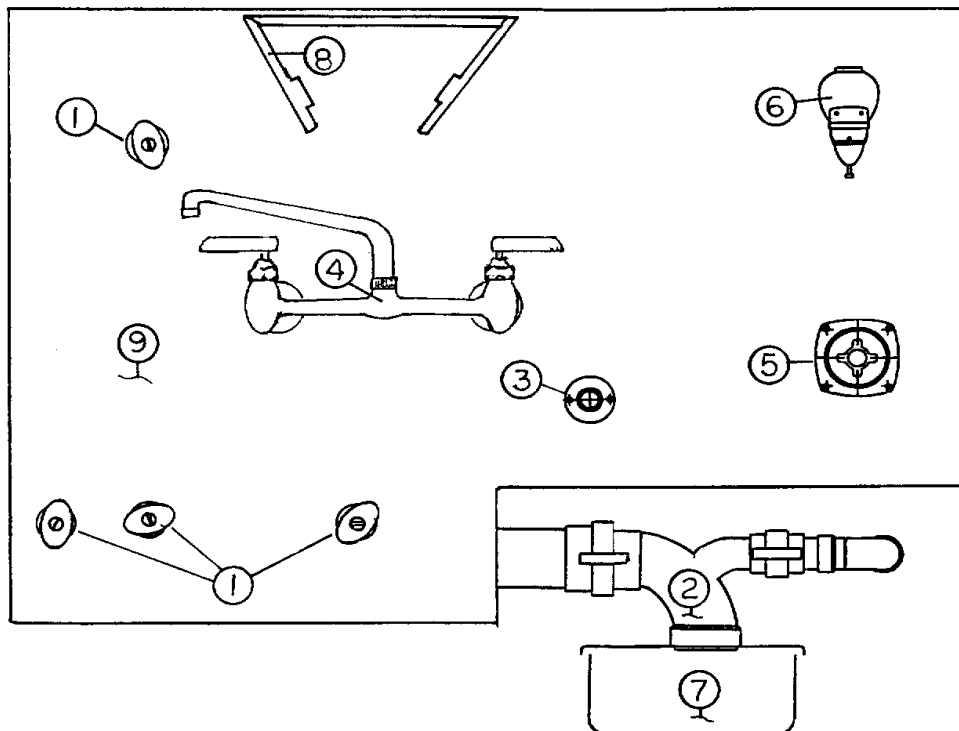

2004 LAND YACHT 390 XL SERIES DIESEL

PLUMBING Utility Compartment

1) 601698-22 Shut-off, 1/2 barb x 1/2 barb
2) 601482 Dump valves, includes gray and black w/drop out
3) 601786 Water hook up, black water flush
4) 601742 Faucet, BK, heavy duty
5) 601392-04 City water hook up w/ regulator
6) 381651 Dispenser, liquid soap
7) 203201 Pan, sewer hose storage
8) 203035 Holder, paper towel

Not shown

- 511045-02 Hatch, electrical, polar white
- 381463-02 Cover access hatch, sewer hose, black, 5"
- 385931-01 Decal sheet, all panel decals
- 801281 Utility panel support
- 690264-03 PLUMBING FLASHING V-2049-1 WHITE