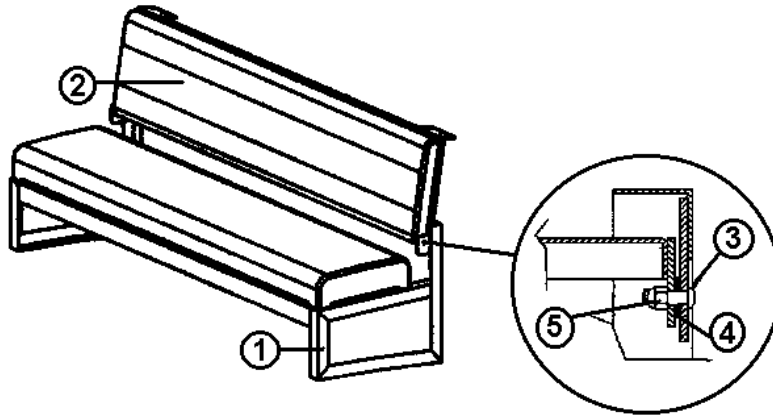

2004 LAND YACHT 390/396 DIESEL

Skydeck Furniture 454058 Assembly, 80" Sofa

1. 454058-01 Sofa frame
2. 454058-02 Sofa lid
3. 345420 3/8" x 1 1/4", S.S. shoulder bolt
4. 300138 3/8" ID nylon flat washer
5. 345420 3/8" x 1 1/4", S.S. shoulder bolt