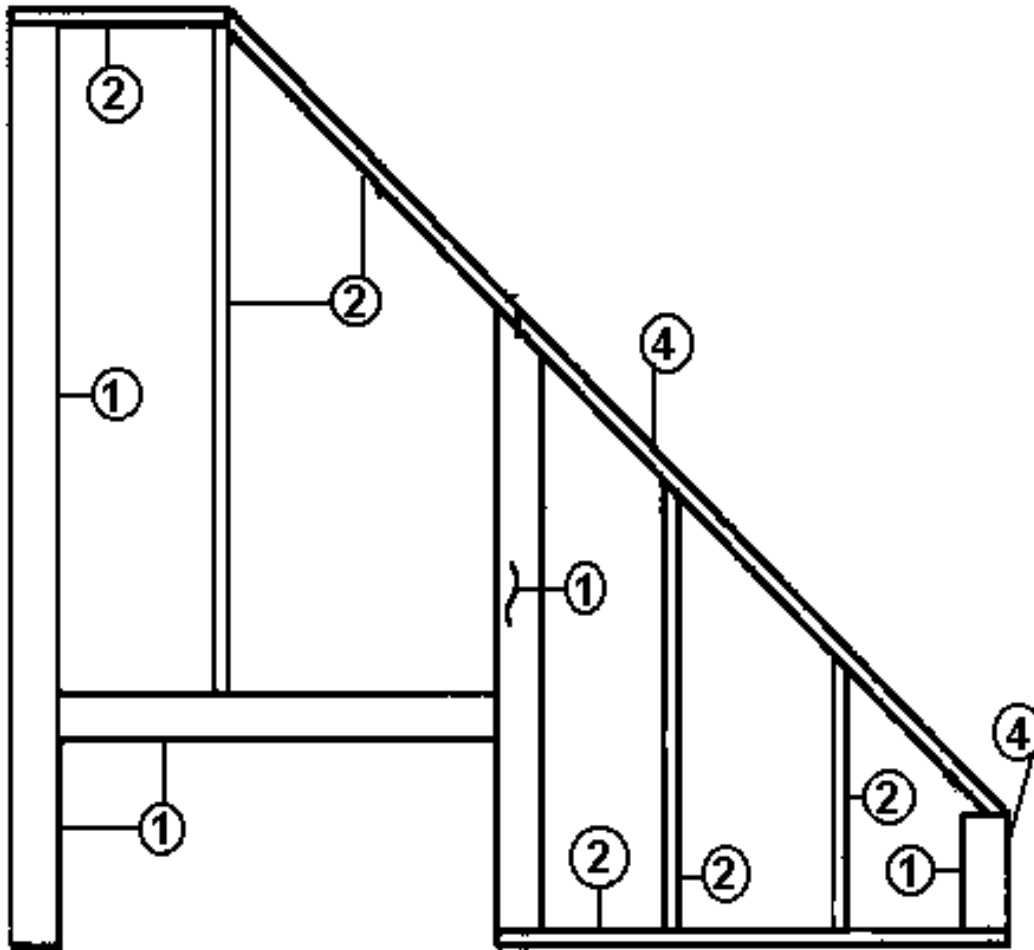

2004 LAND YACHT 390/396 DIESEL

Skydeck Furniture 965701 Assembly, Inner wall

1. 800500	Fir, 1 1/2" x 3 1/2"
2. 800478	Pine, 1 1/2' x 1 1/8"
3. 801259-00Z	Panel, 1/2" oak veneer/raw
4. 801260-00Z	Panel, 5/32", Oak Veneer/raw