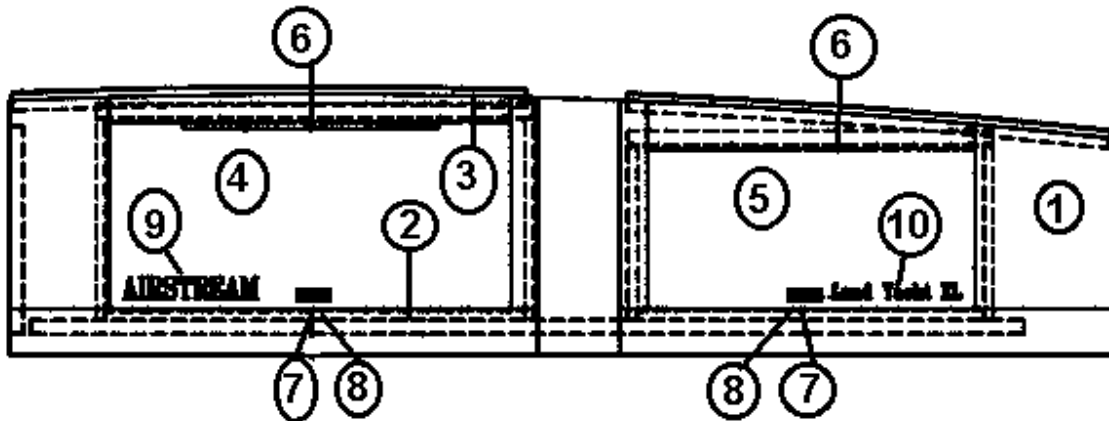

2004 LAND YACHT 390 XL SERIES DIESEL

965069 Front Liner Locker Assembly, 390/396 XL

1. 965061-00z	Face frame, front liner locker
2. 701538	Velour black carpet
3. 702992	Headliner, vinyl
4. 371374-01	Glass, 3/16" Tint, 9.88" x 21.56"
5. 371375-02	Glass, 3/16" Tint, 8.38" x 17.81"
6. 381654	Glass door hinge, non-bore, black XL
7. 381653	Latch, single touch black
8. 381707	Strike, w/pull, glass door, black
9. 386034	Decal, AIRSTREAM 7.5"
10. 386033	Decal, Land Yacht, 7.5"