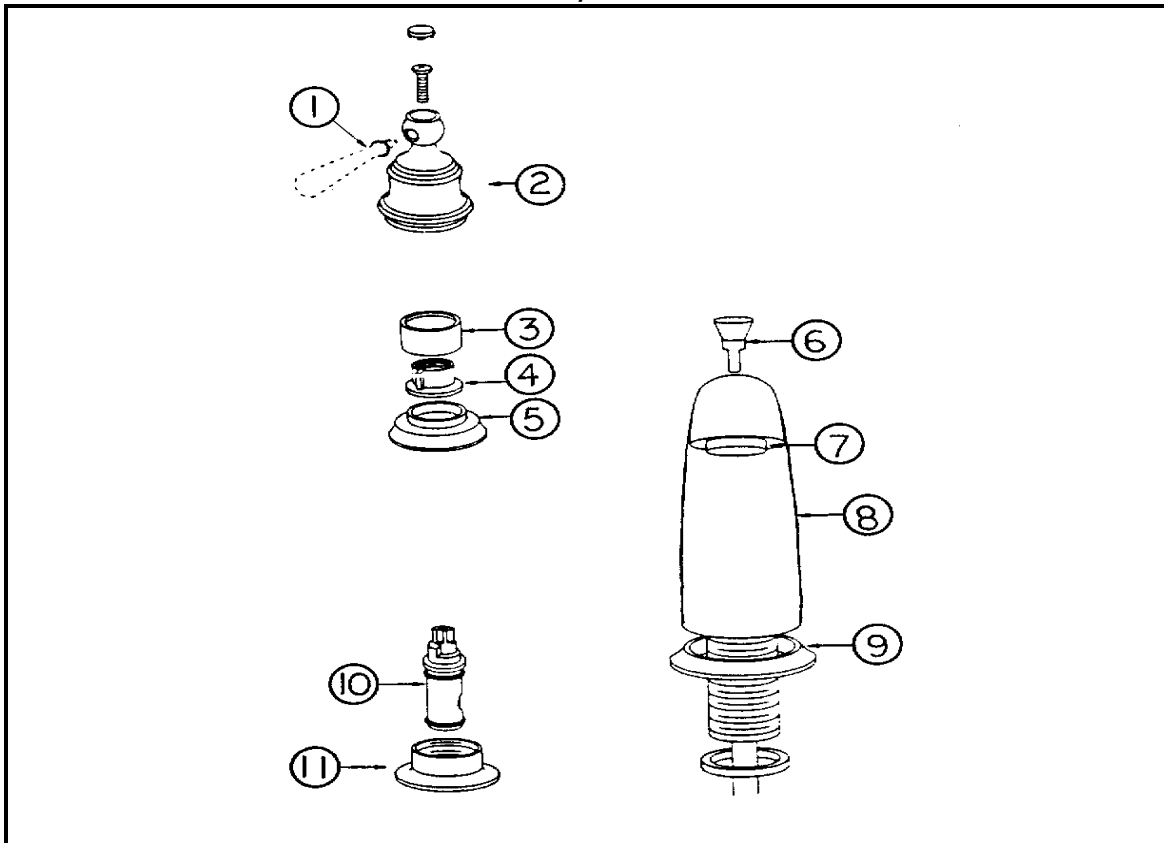

2004 LAND YACHT 390/396 DIESEL

PLUMBING FRESH WATER-FAUCETS 390/396

690421 Faucet, lavatory, brass, Moen #5951P

1) 690421-01	Handles, Moen (separate from faucet)
2) 690421-100	Hub, lever handle, hot, Moen #5951P
2a) 690421-101	Hub, lever handle, cold, Moen #5951P
3) 690421-102	Handle adapter kit, Moen #5951P
4) 690421-104	Lift rod and knob, Moen #5951P
5) 690421-105	Flowrator aerator, Moen #5951P
6) 690421-106	Spout kit, Moen faucet #5951P
7) 690421-107	Escutcheon, spout, Moen #5951P
8) 690421-108	Cartridge, Moen faucet #5951P
9) 690421-109	Handle escutcheon, Moen #5159P