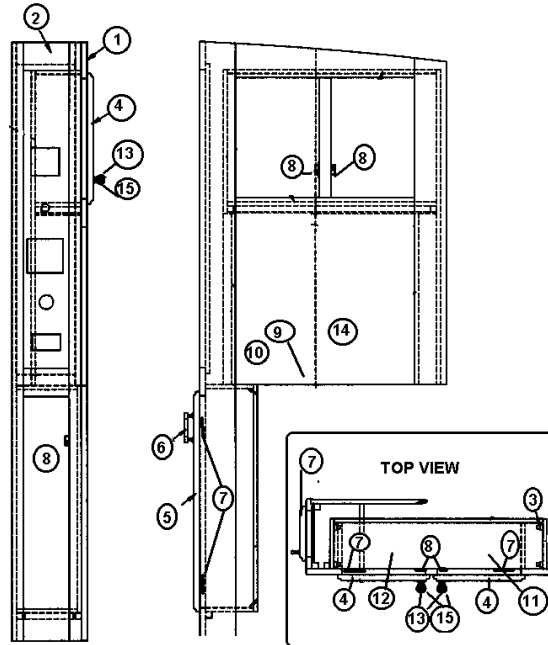

2004 LAND YACHT 390/396 DIESEL

965815 Galley Spice Cabinet Assembly, 390/396 XL

1. 964766-00z	Face frame, galley spice cabinet
2. 964788-00z	Face frame, galley control panel
3. 381527	Speedy shelf strips
4. 801256-03z	Door, frame
5. 801254-12z	Drawer face, 6.75" x 27.50"
6. *381835	HANDLE-CHROME/BRASS
7. 381683	Door hinges
8. 381228-01	Door grabber catch
9. 964860-01	Corian, galley shelf assembly
9a. 965698	Galley shelf assembly, Skydeck
10. 371377-01	Glass shelf, 1/4" x 5.75" x 25.38"
11. 381687-01	Glass Dec RH, 8.62" x 13.38"
12. 381687-02	Glass Dec LH, 8.62" x 13.38"
13. *381839	KNOB-CHROME/BRASS 1.25"
14. 372210-17	Mirror, 15.25" x 22.92"
14a. 381754	Mirror clip
*381681	Brass/Acrylic handles used on Sky Deck