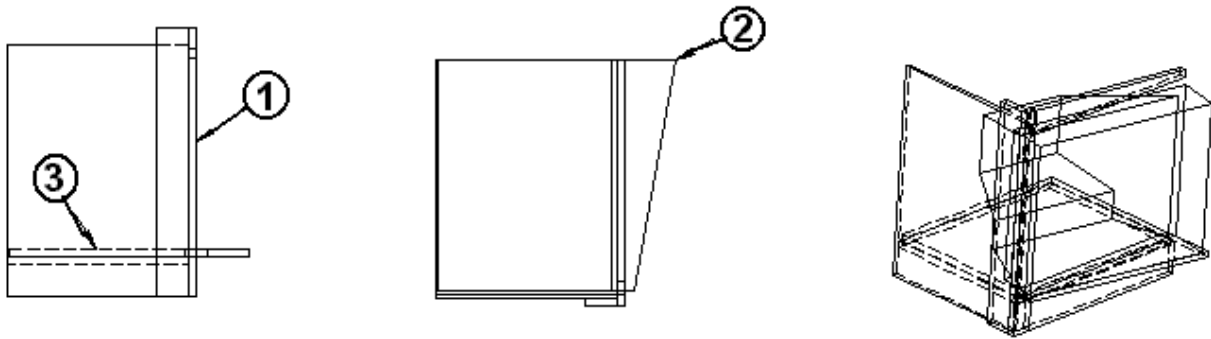

Not shown

- | | |
|-----------|----------------------|
| 385940 | Mirror pull, brass |
| 380203 | HINGE PIANO 1/8" PIN |
| 381228-01 | CATCH GRABBER DOOR |

2004 LAND YACHT 390/396 DIESEL

965782 TV Cabinet Assembly, 390 XL