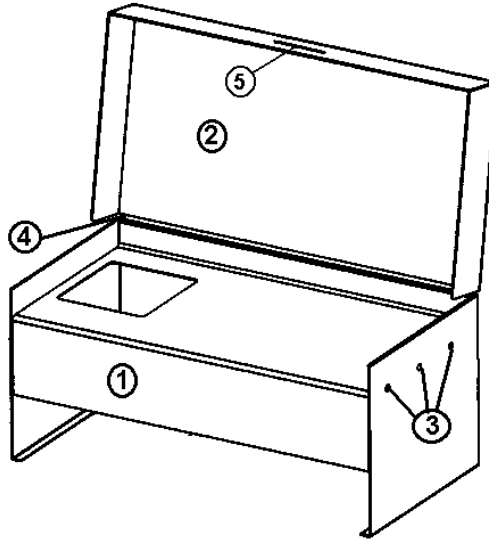

2004 LAND YACHT 390 XL SERIES DIESEL

Skydeck Furniture 454060 Assembly, Grille Table

1. 454060-01 Assembly, BBQ frame
2. 454060-02 Assembly, BBQ lid
3. TBD Nylon Tree rivets
4. 380203 Hinge, stainless steel, 2" continuous
5. 381783 Handle, chrome, grille