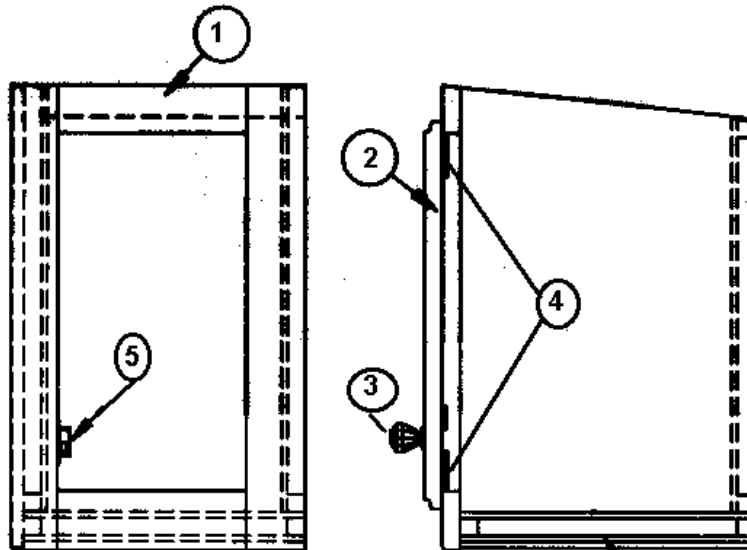

2004 LAND YACHT 390/396 DIESEL

964866-01 Locker Assembly, Dinette RH, 390/396 XL

- 1. 964787-00z Face frame, dinette overhead
- 2. 801253-01z Door, raised panel, 9.00" x 16.25"
- 3. *381835 HANDLE-CHROME/BRASS
- 4. 381683 Door hinges
- 5. 381228-01 Door grabber catch