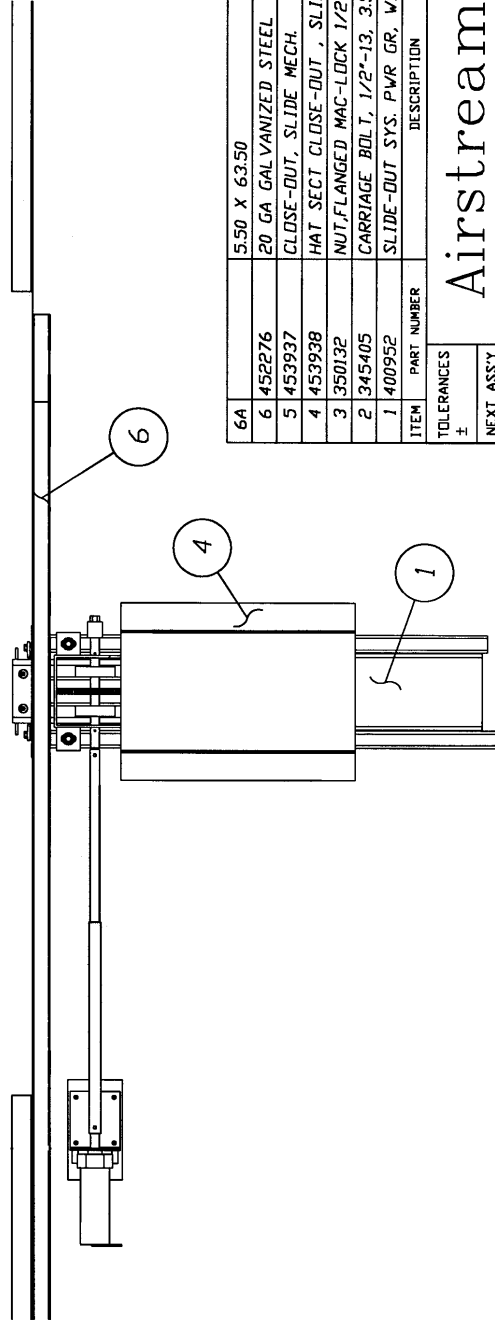

BOTTOM OF FLOOR SHOWN

6A	5.50 X 63.50	1 EA		
6	20 GA GALVANIZED STEEL	3.00 SF		
5	CLOSE-OUT, SLIDE MECH.	1 EA		
4	HAT SECT CLOSE-OUT, SLIDE MECH	1 EA		
3	NUT, FLANGED MAC-LOCK 1/2-13	6 EA		
2	CARRIAGE BOLT, 1/2"-13, 3.5" LONG	6 EA		
1	SLIDE-OUT SYS. PWR GR. WDRB	1 EA		
ITEM	PART NUMBER	DESCRIPTION	QTY	UM
TOLERANCES				
±				
NEXT ASSY				
Airstream				
DRAWN BY JCH				
APPROVED BY				
FIRST USAGE: 395XL/396XL				
TITLE INSTALL WDRB S/D MECH				
SCALE	DATE	DRAWING NUMBER	REV.	
1=1	09/20/00	110799	A