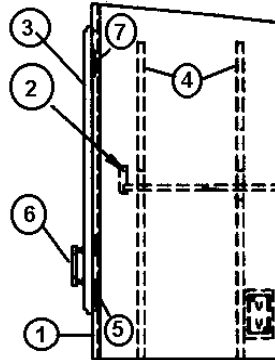

2004 LAND YACHT 390 XL SERIES DIESEL

964922-01 Laundry Cabinet, Upper 390, 369 XL
965709 Laundry cabinet, upper 390 Sky Deck

1. 964904-00z Face frame, laundry cabinet
2. 964834-00z Shelf facer laundry cabinet
3. 801253-11z Door, raised panel, 12.75" x 27.00'
4. 381527 Speedy shelf strips
5. 381228-01 Door grabber catch
6. *381835 HANDLE-CHROME/BRASS
7. 381683 Door hinges, hidden
8. 800573-00Z Molding, door edge, 1 3/32" x 80"
- *381681 Brass/Acrylic handles used on Sky Deck

964867 Storage Cabinet Assembly, Stool Room