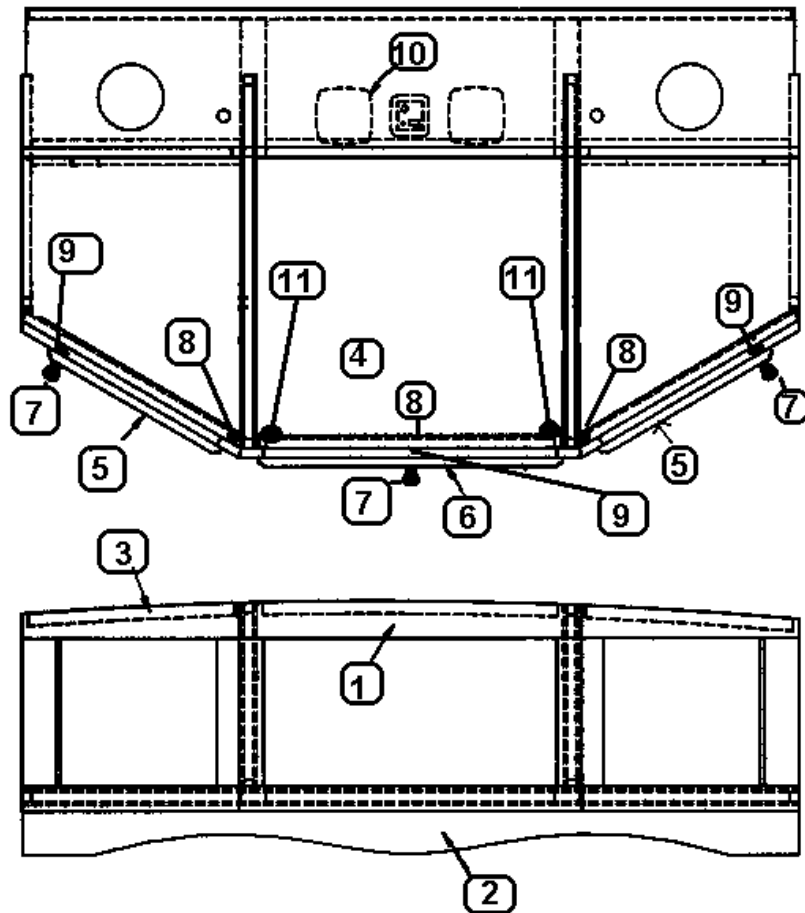

2004 LAND YACHT 390/396 DIESEL

964848-01 Roof locker Assembly, RS rear, 390/396

1. 964784-00z	Face frame, Rear liner locker
2. 964796-00z	Rail, rear roof locker, light cover
3. 114812	Aluminum angle, 1" x 1"
4. 701538	Carpet liner, black
5. 801253-09z	Door, raised panel, 16" x 12.75"
6. 801253-10z	Door, raised panel, 24.5" x 12.75"
7. *381835	HANDLE-CHROME/BRASS
8. 391683	Door hinges, hidden
9. 381228-01	Door grabber catch
10. 511464-07	Speaker/Headphone system
11. 381147	Door support

*381726 Brass/Acrylic knob used on Sky Deck