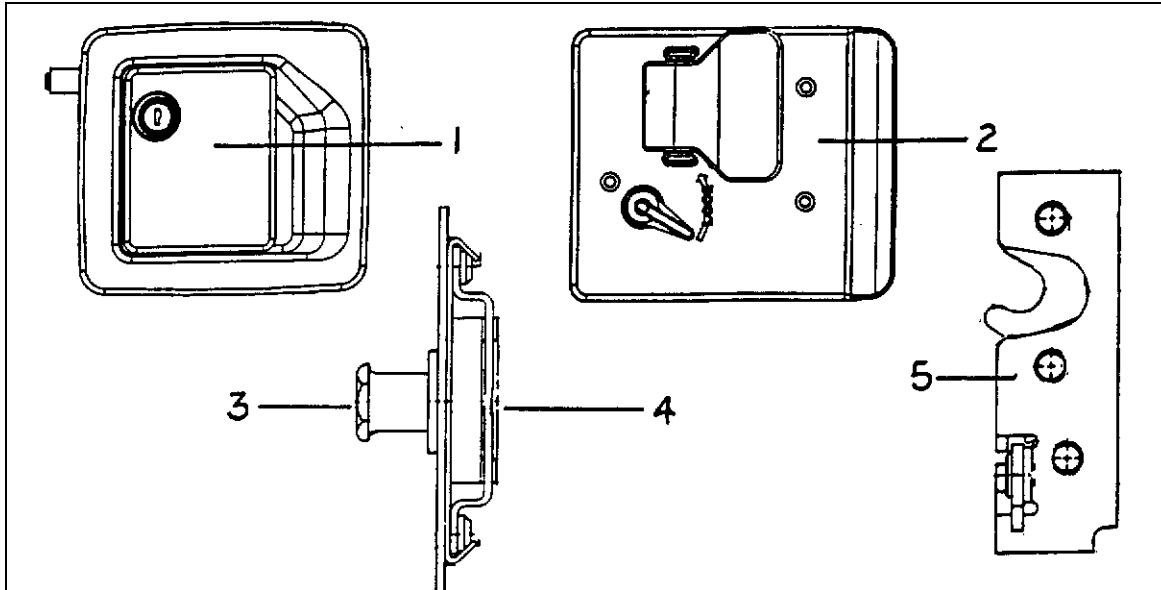

2004 LAND YACHT 390/396 DIESEL

HARDWARE EXTERIOR-MAIN/SCREEN DOOR

TRI-MARK main door lock

1) 381521-01 outside lock housing
2) 381521-02 inside lock plate
3) 381284 Striker bolt
4) 381521-04 Caged nut
5) 381521-03 Rotary latch
- 381521-05 Screws, inside lock plate

Dead bolt-Tri-mark

- 510802-01 Actuator, door lock, 5-wire
- 381323-01 Dead bolt assembly
- 452030 Bolt, Tri-mark dead bolt
- 381326 Striker, 10007 w/Tri-mark dead bolt
- 345321-12 Screw, #8-32,flat head, black
- 200772 Pan, plastic, dead bolt, interior