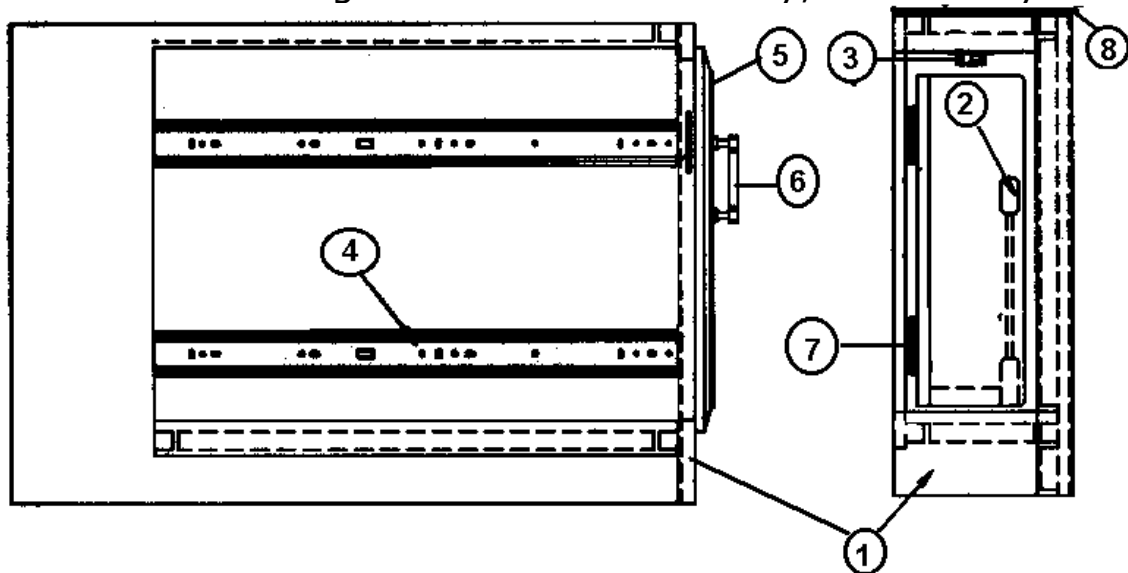

2004 LAND YACHT 390 XL SERIES DIESEL

965001-01 Magazine Cabinet Assembly, 390/396 XL
965001-02 Magazine Cabinet Assembly, 390 XL Skydeck

1. 964886-00z	Face frame, magazine cabinet
2. 964885-00z	Face frame, magazine rack
3. 381228-01	Door grabber catch
4. 381090	Drawer slide, 22"
5. 801254-13z	Drawer face, 6.50" x 16"
6. *381835	HANDLE-CHROME/BRASS
7. 381683	Door hinges
8. 964888-01	Top assembly, magazine rack
8a. 965696	Top assembly, magazine rack, Skydeck
9. 964889-01	Shelf top, magazine rack assembly, (Not shown)

*381681	Brass/Acrylic handles used on Sky Deck