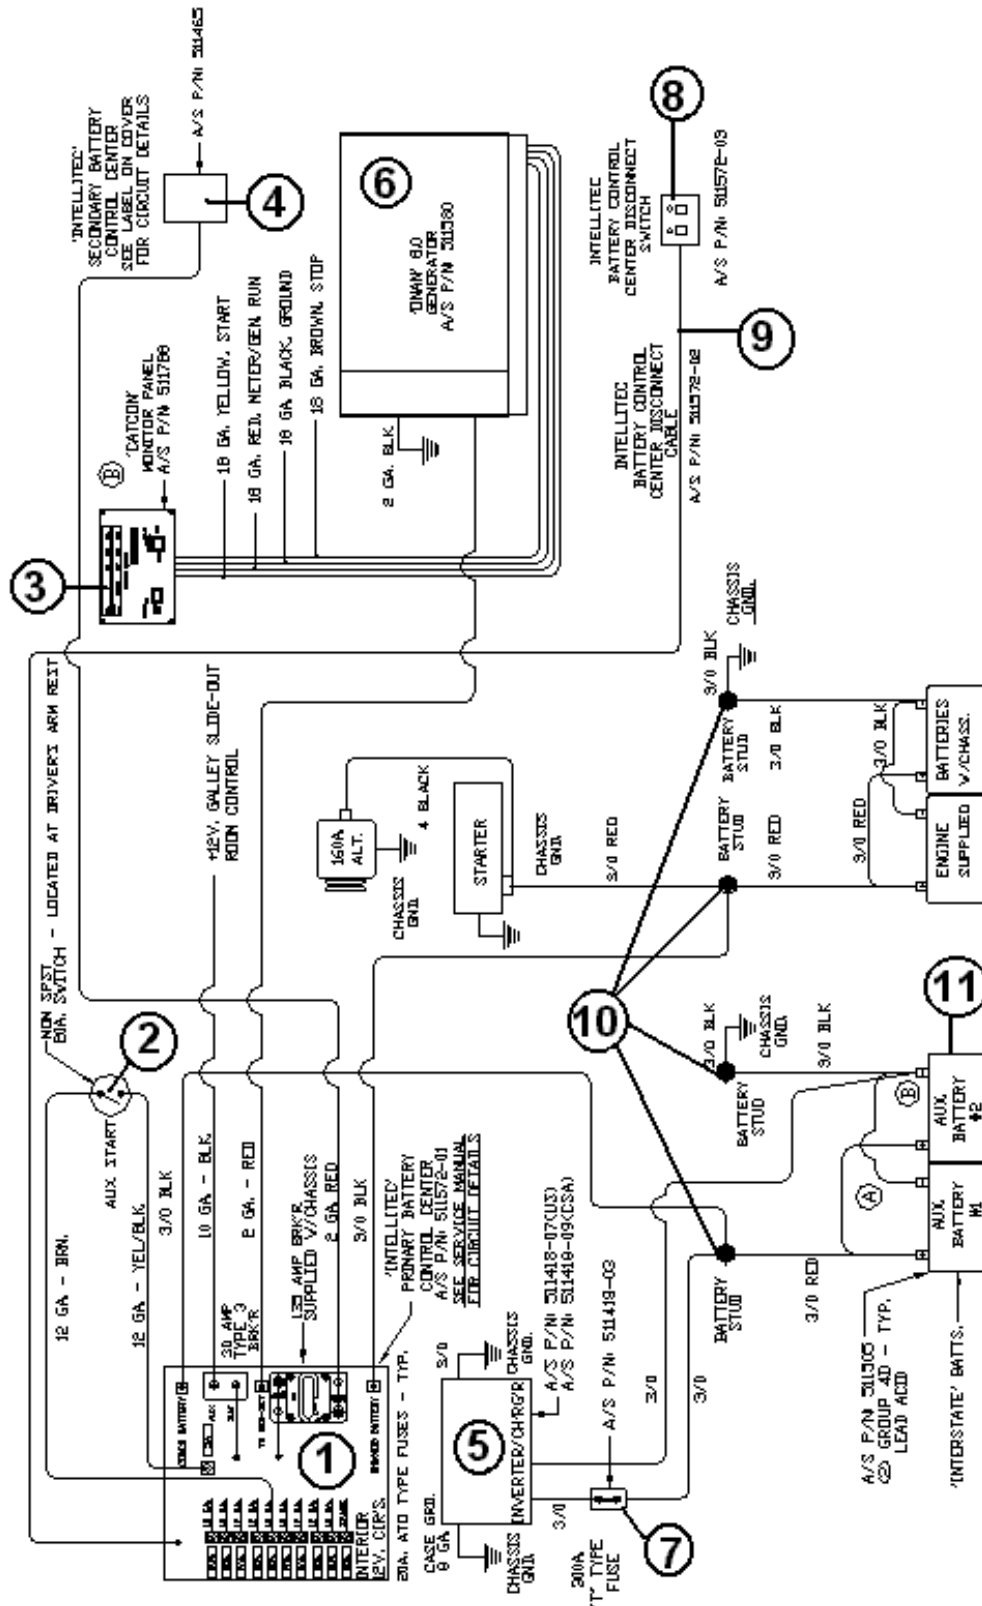

2004 LAND YACHT 390 XL SERIES DIESEL

ELECTRICAL 12-Volt Chassis