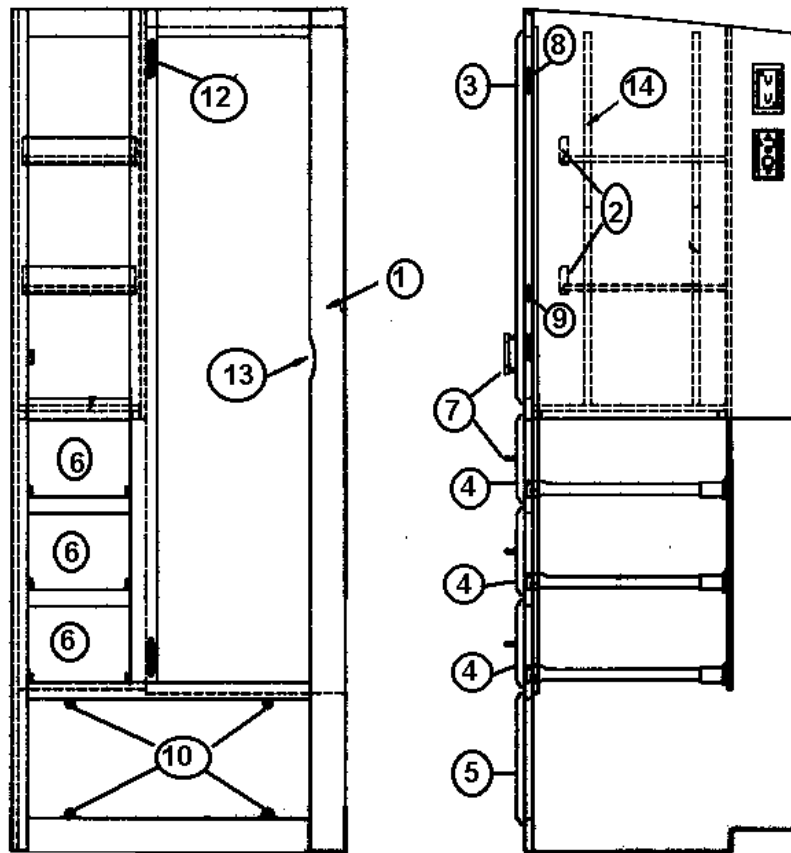

2004 LAND YACHT 390 XL SERIES DIESEL

965785 Linen Cabinet Assembly 390/396 XL
965785-01 Linen Cabinet Assembly, Skydeck

1. 964778-00z Face frame, linen cabinet
  2. 964832-00z Shelf facer, linen cabinet
  3. 801253-06z Door, raised panel, 10.50" x 34.00"
  4. 801254-07z Drawer face, 8.00" x 10.50"
  5. 801255-01z Door, louvered, 27.00" x 12.00"
  6. 964907-02 Drawer box, 6.00" x 8.50" x 18.00"
  7. *381835 HANDLE-CHROME/BRASS
  8. 381683 Door hinges, hidden
  9. 381228-01 Door grabber catch
  10. 380074 Bull dog catch
  11. 372203-26 Glass, safety mirror, 13.62" x 58.50"
  12. 385935 Brass pivot hinge
  13. 385940 Mirror pull, Brass
  14. 381527 Speedy shelf strips
2. *381681 Brass/Acrylic handles used on Sky Deck