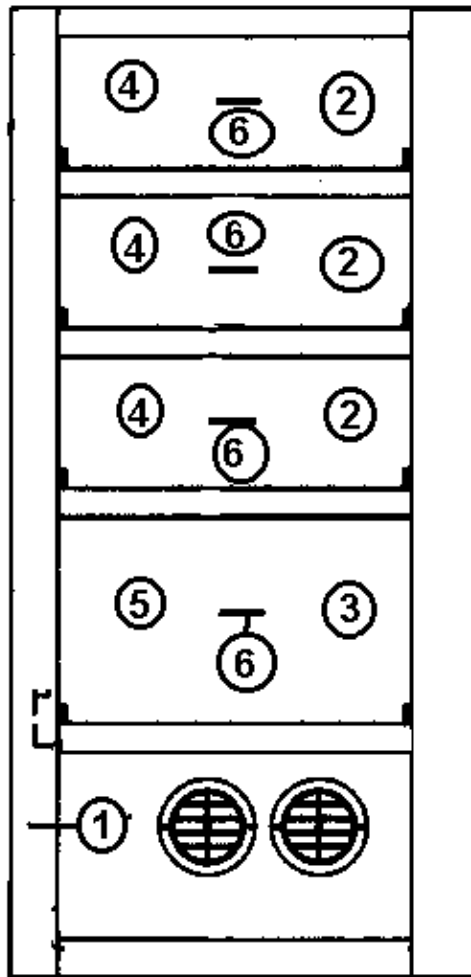

2004 LAND YACHT 390/396 DIESEL

965784 Chest of Drawers, 390 XL

1. 965786-00z	Face frame, chest of drawers
2. 964907-05	Drawer box, 6.00" x 18.00" x 18.00"
3. 964909-04	Drawer box, 10.00" x 18.00" x 18.00"
4. 801254-09z	Drawer face, 8.00" x 20.00"
5. 801254-10z	Drawer face, 12.00" x 20.00"
6. *381835	HANDLE-CHROME/BRASS
7. 381526-03	Drawer slides, 18", not shown
8. 381526-06	Rear drawer slide bracket, not shown
*381681	Brass/Acrylic handles used on Sky Deck