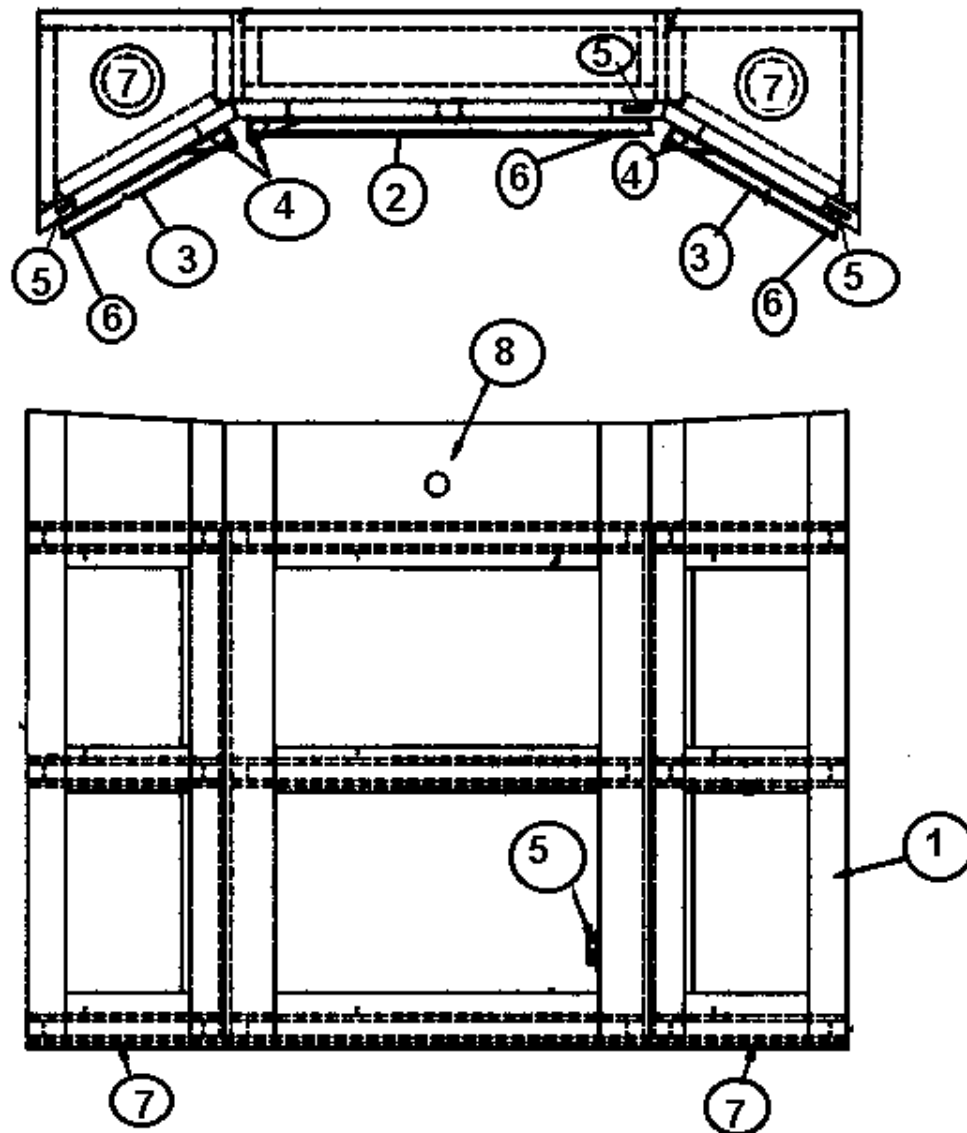

2004 LAND YACHT 390 XL SERIES DIESEL

964829 Medicine Cabinet, 390/396 XL

1. 964776-00Z Face frame, Medicine cabinet
2. 372203-11 Glass, safety, mirrored, 17" x 21.25"
3. 372203-25 Glass, safety, mirrored, 7.50" x 21.25"
4. 381836 Hinge, bright brass
5. 381228-01 Door grabber catch
6. 385940 Mirror pull, brass
7. 511477 Spot light, Brass halogen
8. 511492 Light, medicine cabinet