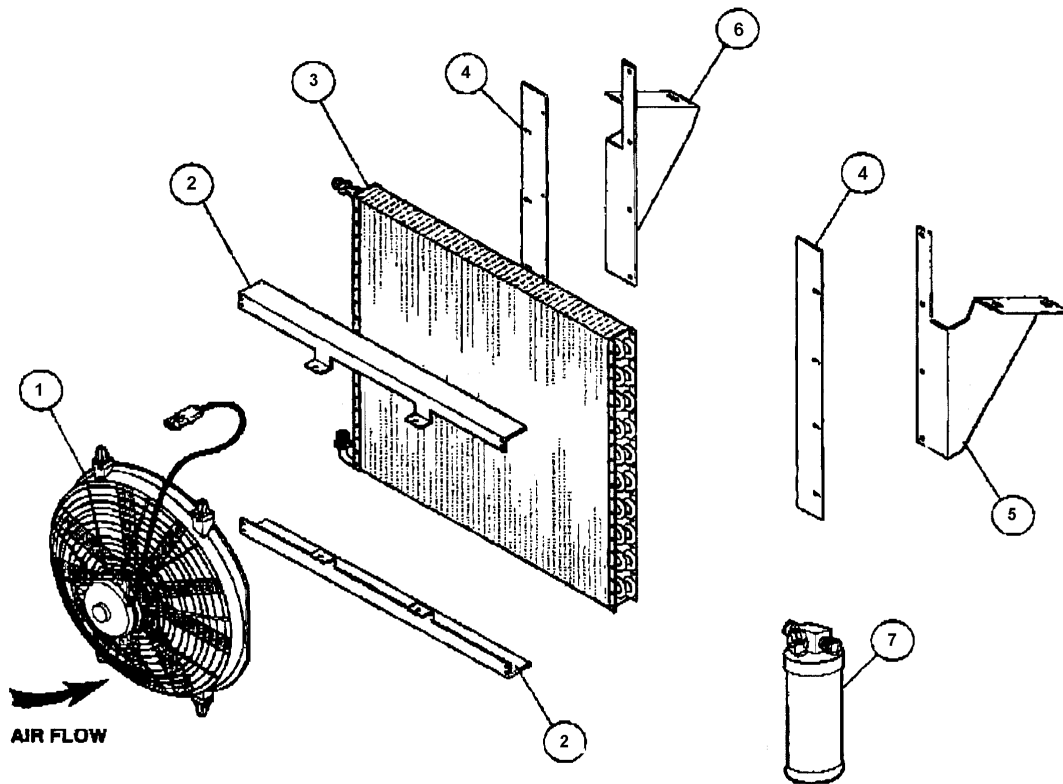

VACUUM DIAGRAM

PAGE

F-04

7/28/97

2004 LAND YACHT 390 XL SERIES DIESEL

DASH AIR CONDITIONER/HEATER

SCS/Frigette MOTORHOME HVAC SYSTEMS

- 1. 086-00329 FAN ASSEMBLY
- 2. 070-00638 BRACKET
- 3. 040-00096 CONDENSER COIL