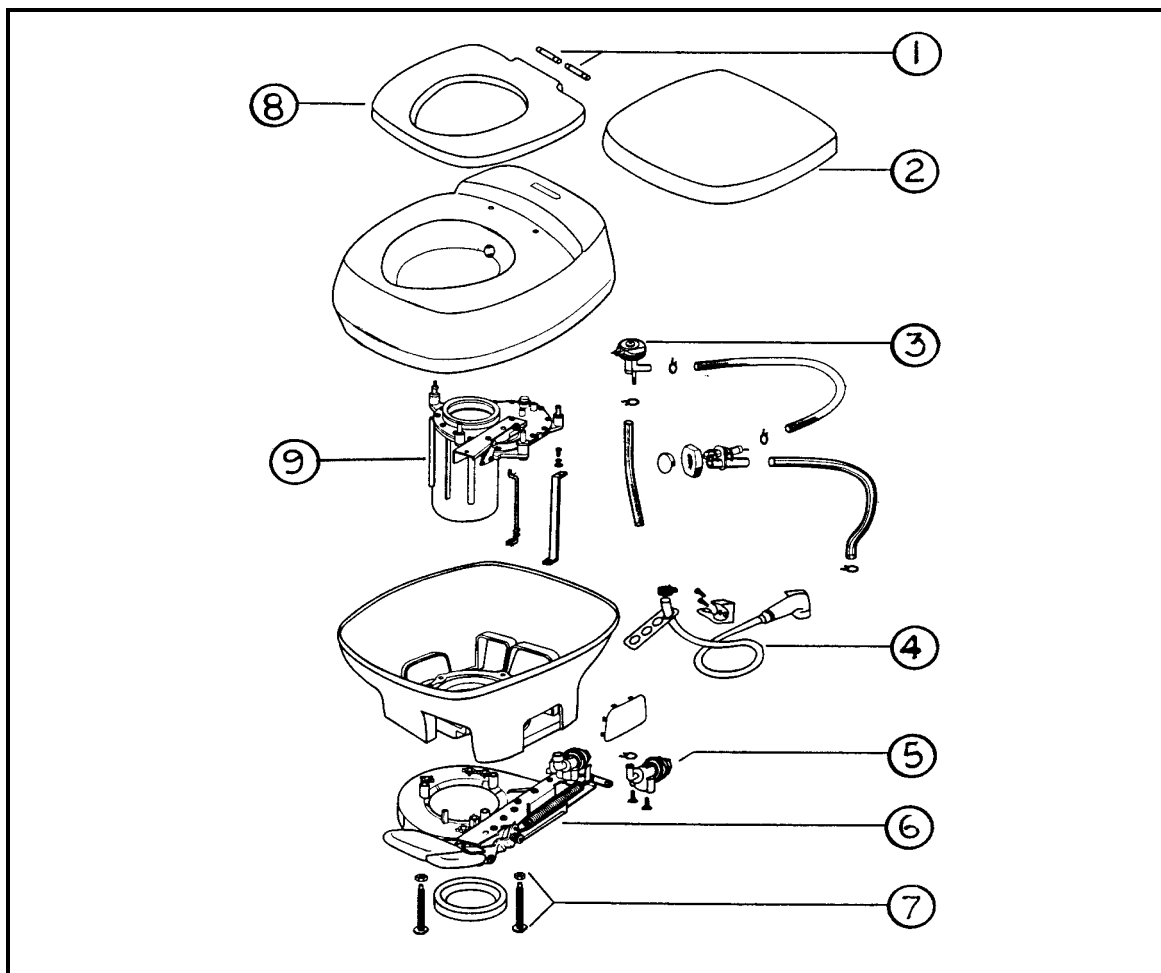

2004 LAND YACHT 390/396 DIESEL

NOTES

2004 LAND YACHT 390 XL SERIES DIESEL

PLUMBING

690386 Toilet, Thetford China, Aurora, bone

- | | |
|---------------|-------------------------------------------|
| 1) 690386-101 | Hinge pins, seat, Aurora |
| 2) 690386-102 | Seat cover, bone, Aurora |
| 3) 690386-103 | Vacuum breaker, Aurora |
| 4) 690386-104 | Hand spray kit, Aurora |
| 5) 690386-105 | Ball valve kit, Aurora |
| 6) 690386-106 | Lower mechanism assembly, bone,
Aurora |
| 7) 690386-107 | Closet flange seal & bolt kit |
| 8) 690386-108 | Seat, bone, Aurora |
| 9) 690386-109 | Upper mechanism assembly, bone,
Aurora |