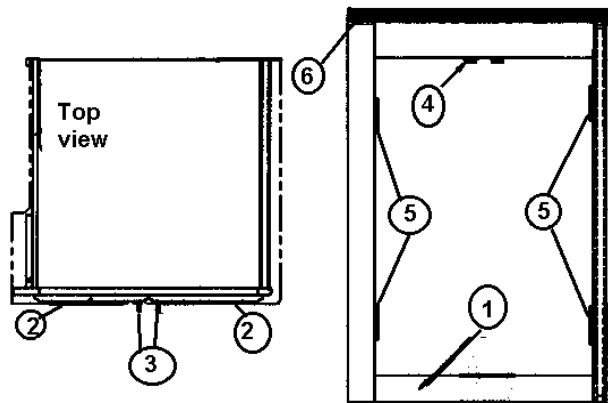

1. 964774-00z Face frame, laundry cabinet
2. 801255-02z Door, louvered, 12.75" x 36.00"
3. *381835 HANDLE-CHROME/BRASS
4. 381228-01 Door grabber catch
5. 381683 Hinge, hidden
6. 964920-02 Top assembly
- 6a. 965636 Top assembly, 390 Skydeck
- *381681 Brass/Acrylic handles used on Sky Deck