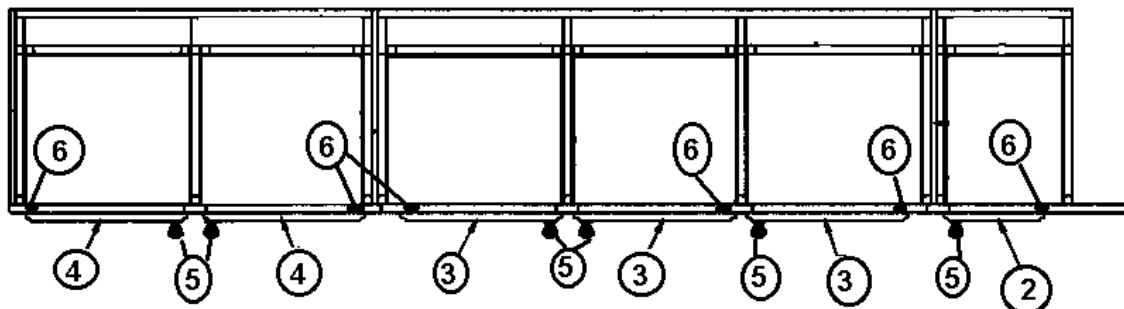

2004 LAND YACHT 390 XL SERIES DIESEL

964863-01 Locker Assembly, RS Lounge390/396 XL

1. 964770-00z	Face frame, RS lounge, roof locker
2. 801253-01z	Door raised panel, 9.00" x 16.25"
3. 801253-02z	Door raised panel, 14.50" x 11.25"
4. 801253-03z	Door raised panel, 14.50" x 16.25"
5. *381839	KNOB-CHROME/BRASS 1.25"
6. 381683	Door hinges
7. 381228-01	Door grabber catch

*381726 Brass/Acrylic knob used on Sky Deck