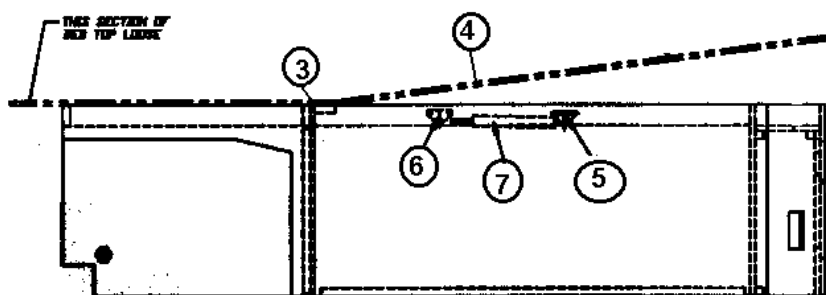

2004 LAND YACHT 390 XL SERIES DIESEL

965172 Bed Assembly, 390/396

1. 800254-05z	Drawer face, 12" x 21.50"
2. 800254-02z	Drawer face, 12" x 14.25"
3. 381836	HINGE-BRITE BRASS
4. 965180	Bed top assembly
5. 381262	Bracket, prop, w/ball, straight
6. 381263	Bracket, prop, w/ball, angled
7. 381549	Gas spring, 150 lbs.

Not shown

385940	Mirror pull, brass
380203	HINGE PIANO 1/8" PIN
381228-01	CATCH GRABBER DOOR