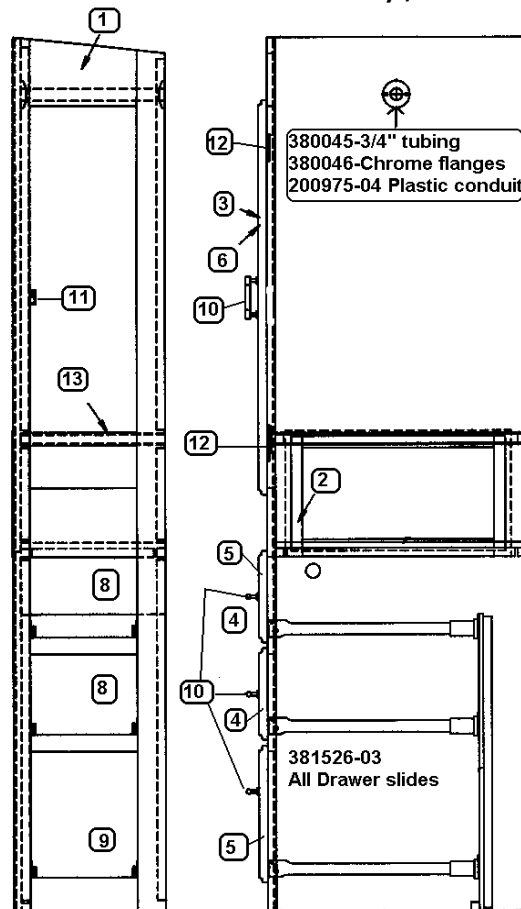

2004 LAND YACHT 390 XL SERIES DIESEL

964847-01 Wardrobe Assembly, RS rear, 390 XL

1. 964783-00z	Face frame, RS corner wardrobe
2. 964799-00z	Face frame, Nightstand pocket
3. 801256-02z	Door, frame only, 10.5" x 34.5"
4. 801254-07z	Drawer face, 8.00" x 10.5"
5. 801254-08z	Drawer face, 12.00" x 10.5"
6. 372210-14	Mirror, beveled, 7.62" x 31.62"
7. 381754	Mirror clips, not shown
8. 964907-02	Drawer box, 6" x 8.5" x 18"
9. 964907-01	Drawer box, 10" x 8.5" x 18"
10. *381835	HANDLE-CHROME/BRASS
11. 381228-01	Door grabber catch
12. 381683	Door hinges, hidden
13. 800573-01Z	Molding, door edge

*381681 Brass/Acrylic handles used on Sky Deck