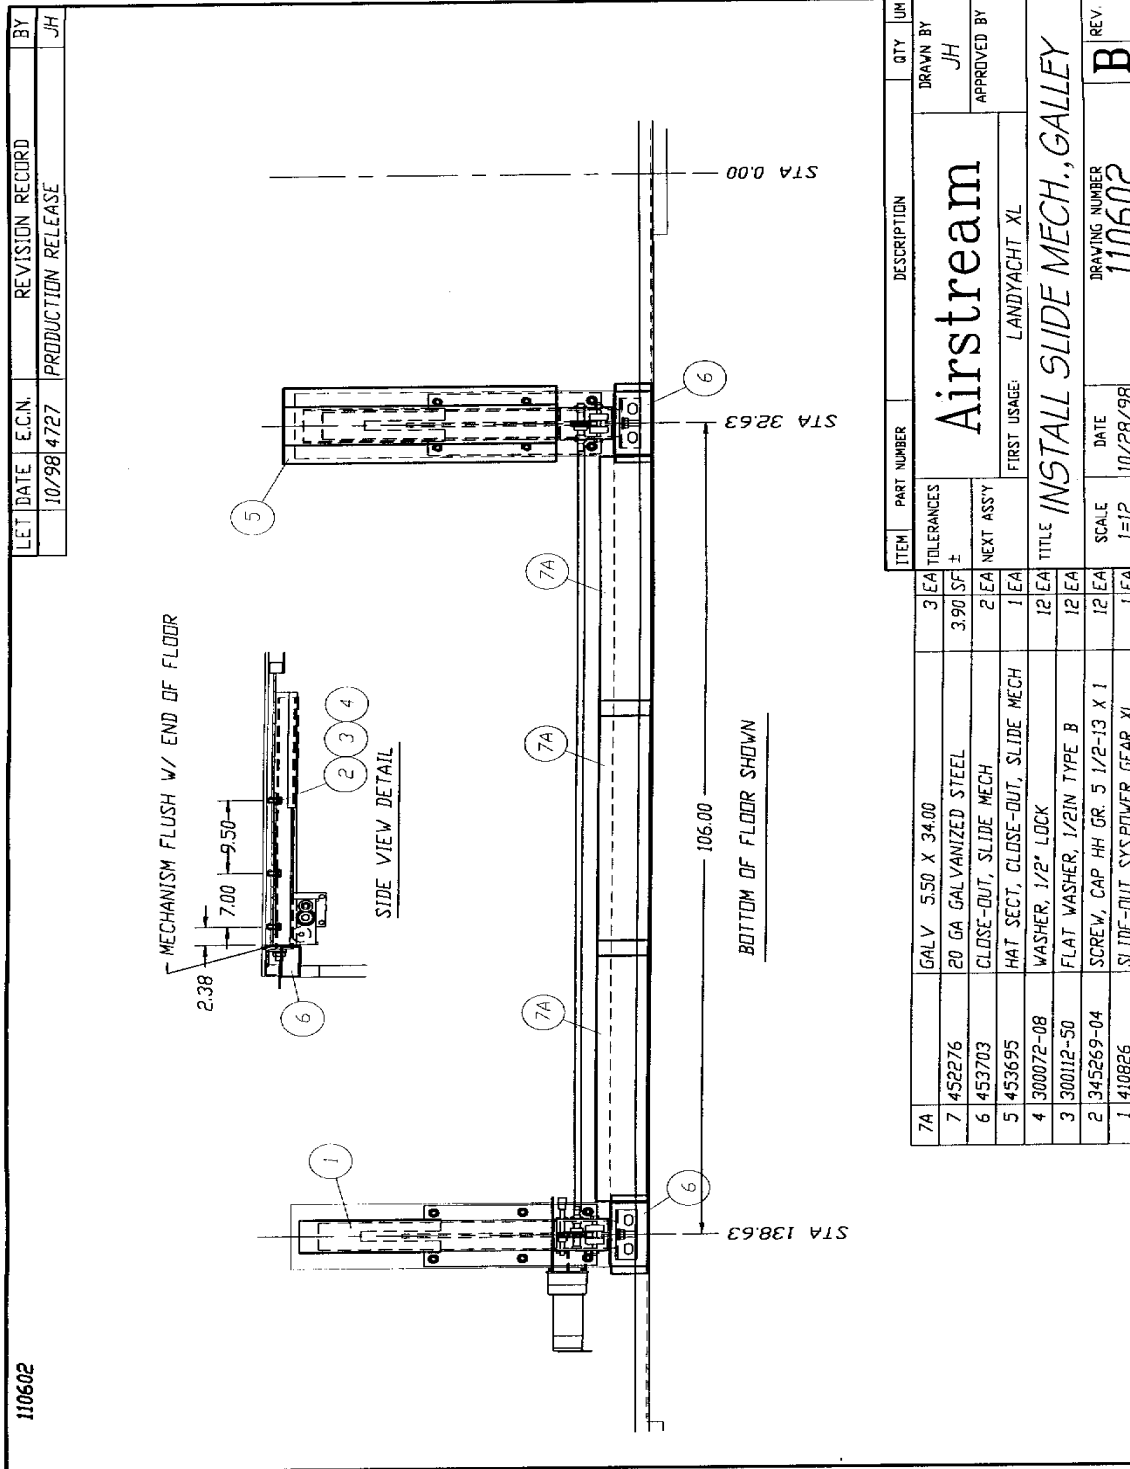

2004 LAND YACHT 390/396 DIESEL

HARDWARE GALLEY SLIDE MECHANISM