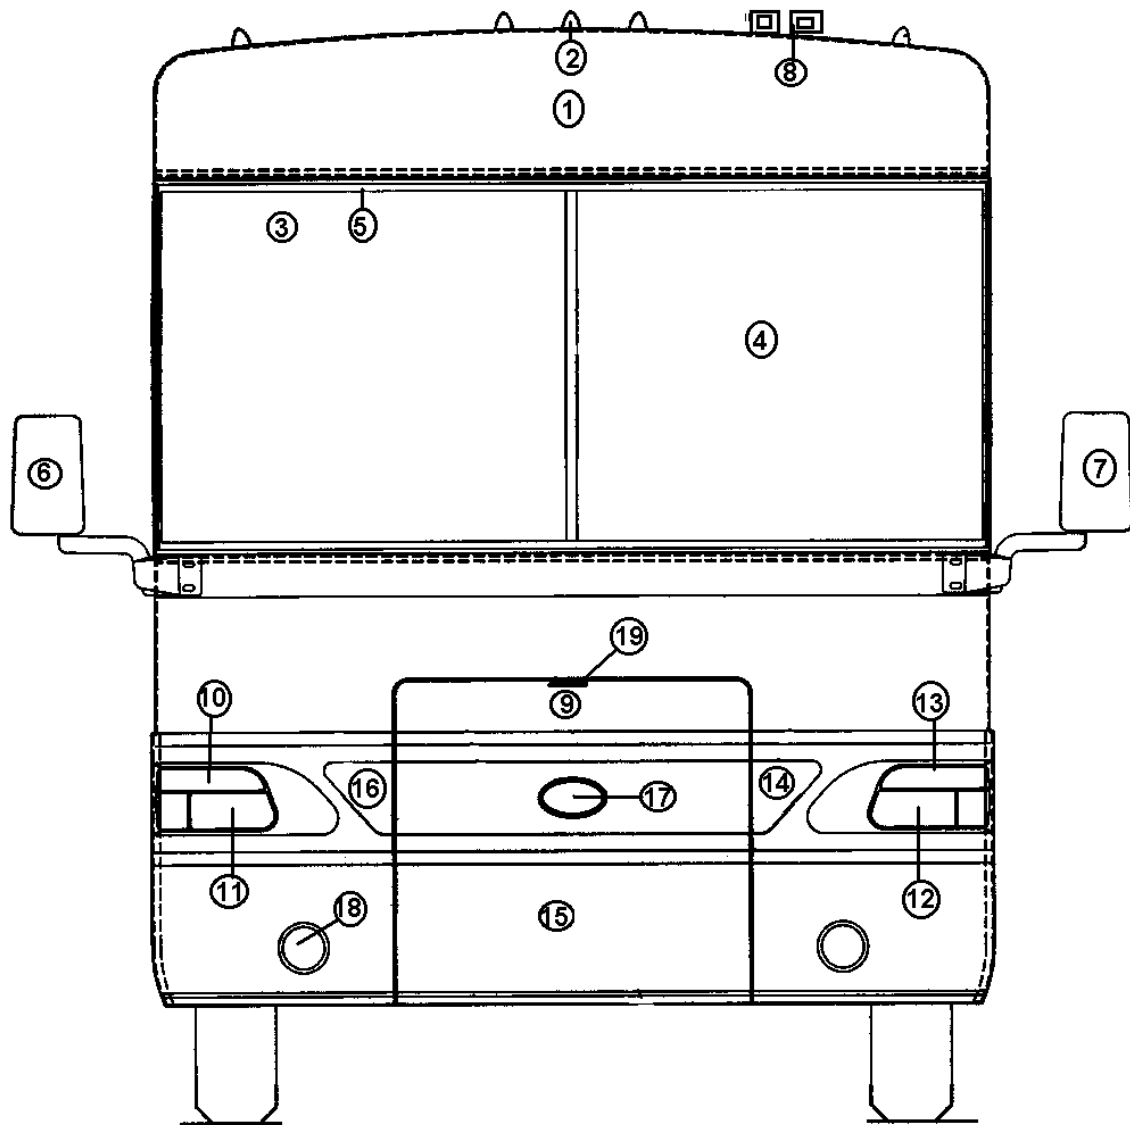

2004 LAND YACHT 390 XL SERIES DIESEL

FRONT END

See next page for P/N