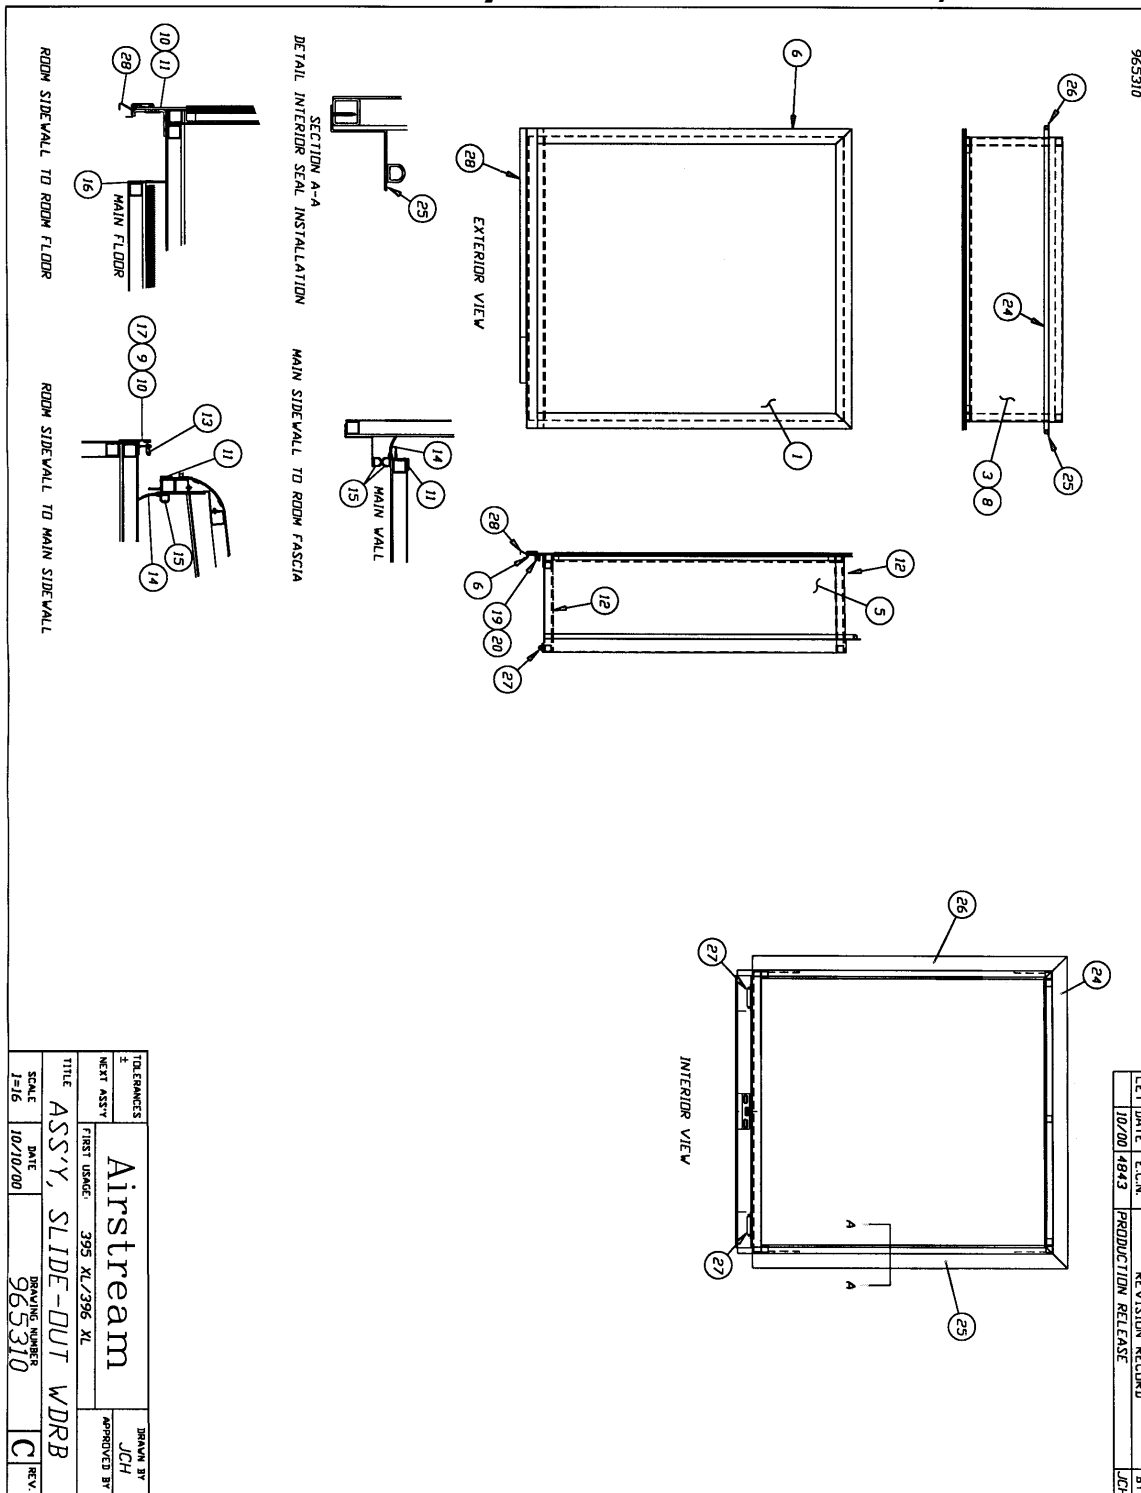

2004 LAND YACHT 390 XL SERIES DIESEL

965310 Assembly Slide-out Wardrobe , 396

SEE NEXT PAGE FOR P/N