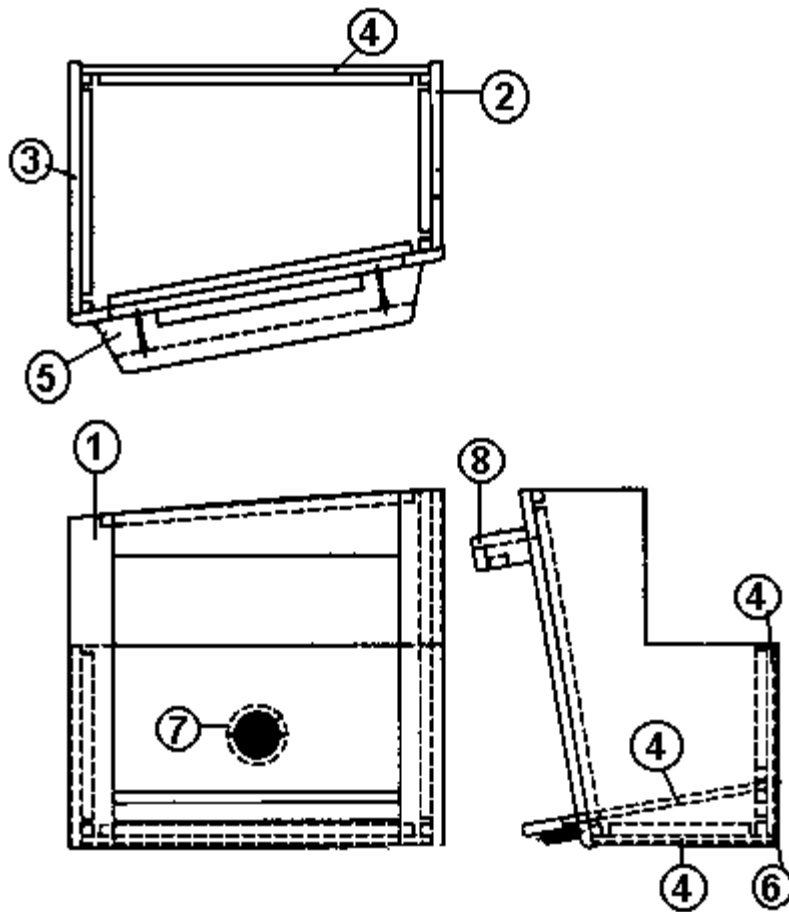

2004 LAND YACHT 390/396 DIESEL

Skydeck Furniture

965759 Assembly Overhead TV Cabinet, Sky Deck

1. 965758-00Z	Face frame, overhead TV cabinet
2. 965063-00Z	Side, RH, overhead TV cabinet
3. 965064-00Z	Side, LH, overhead TV cabinet
4. 801180-00Z	Panel, .5", G1S, vinyl/raw
5. 965262-00Z	Shelf, front, TV cabinet
6. 690429	Louver, 2" round
7. 965760-00Z	Top cap

Not shown:

115123-01	Bracket, LH TV mount
115123-02	Bracket, RH TV mount