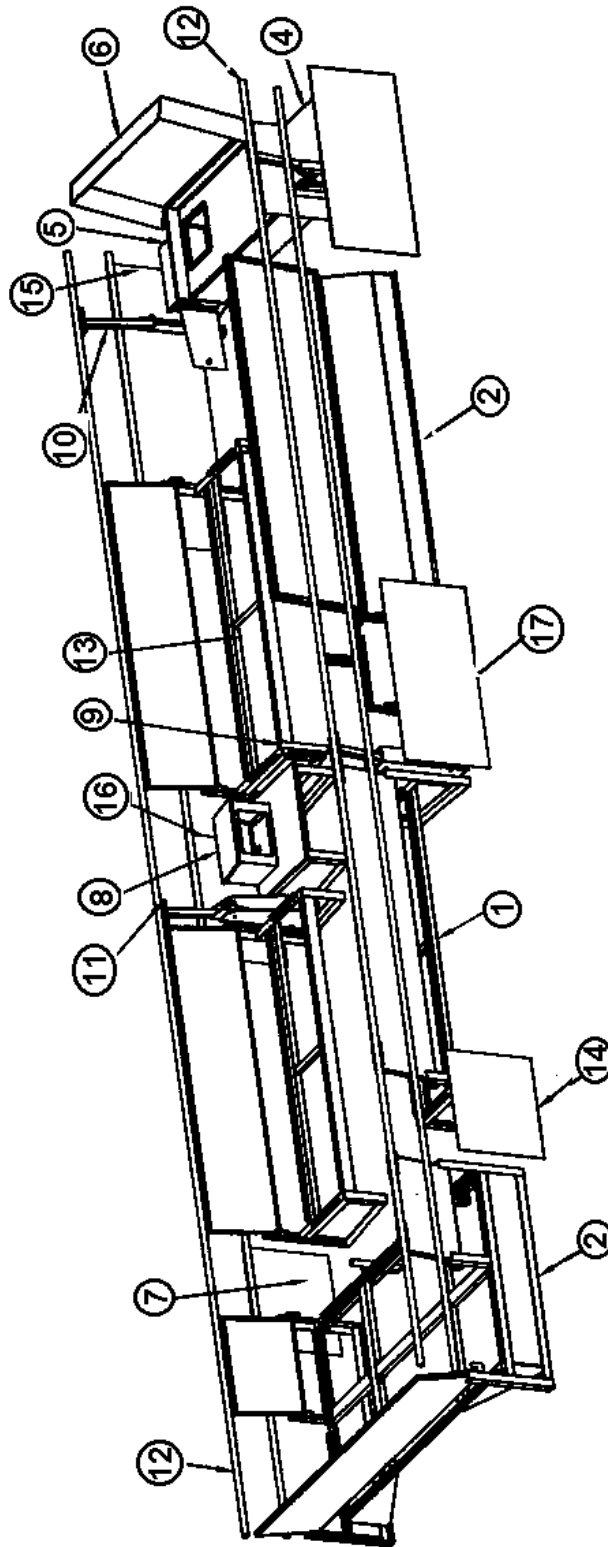

2004 LAND YACHT 390/396 DIESEL

390 XL Skydeck Roof Furniture

Assembly Numbers on Next Page