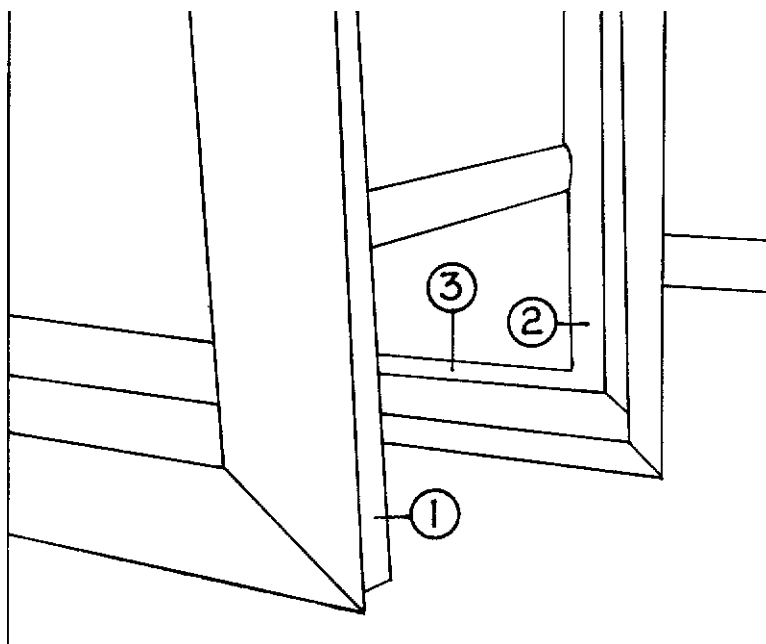

4) 114726 Extrusion, slide out frame

*This trim is slotted to allow adjustment to the sidewall Cutout. Fitting will be required.

2004 LAND YACHT 390 XL SERIES DIESEL

* SLIDE OUT GASKETS

Lower rear corner, extended