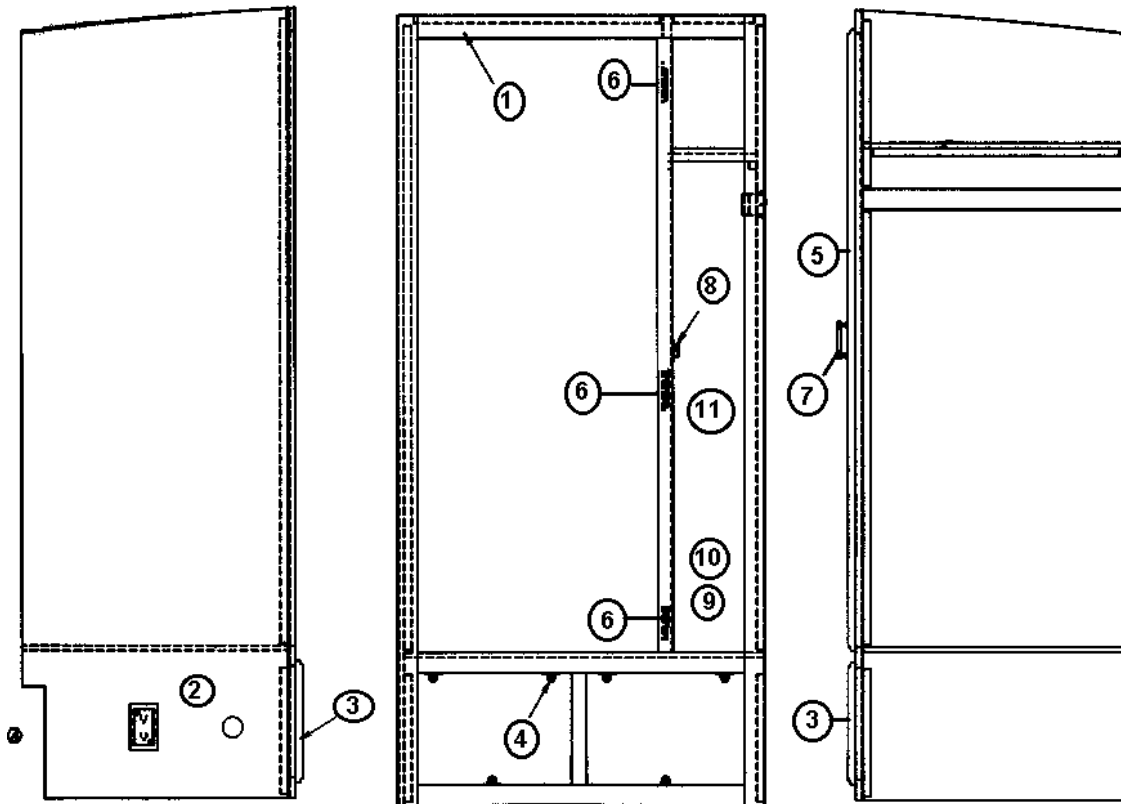

2004 LAND YACHT 390/396 DIESEL

964926-01 Refrigerator, Cabinet, Assembly, 390/396 XL

1. 964916-00z	Face frame, refer, 10 CF
2. 922526	Refer stand
3. 801255-03z	Door, louvered, 16.75" x 12.00"
4. 381074	Bull dog catch
5. 801254-14z	Drawer face, 8.00" x 60.75"
6. 381683	Door hinges
7. *381835	HANDLE-CHROME/BRASS
8. 381228	Door grabber catch
9. 381831-01	PANTRY-PULL OUT 42.5"/60"
10. 381831-05	BASKET-WIRE 4" 4 SIDED
11. 381805	BOLT-SLIDE 3"
*381681	Brass/Acrylic handles used on Sky Deck