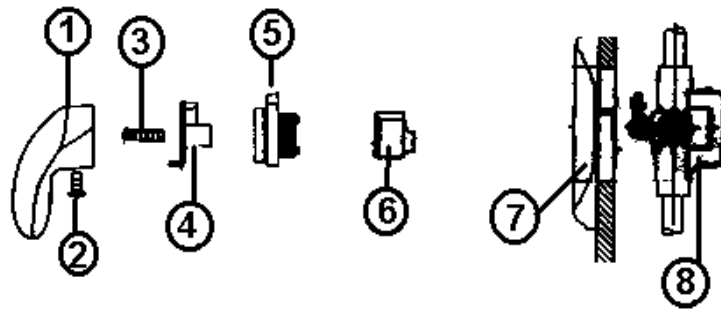

PLUMBING FRESH WATER-FAUCETS

Contact Moen at 1-800-BUY-MOEN for warranty and local parts distributor.

601830 Brass shower faucet trim kit, Moen Valetta MDL TL2391CP

Includes:

1. Lever handle
2. Set screw
3. Handle screw
4. Handle adaptor
5. Brake
6. Key stop
7. Escutcheon
8. 601831, sold separately, 4-port posi-temp valve