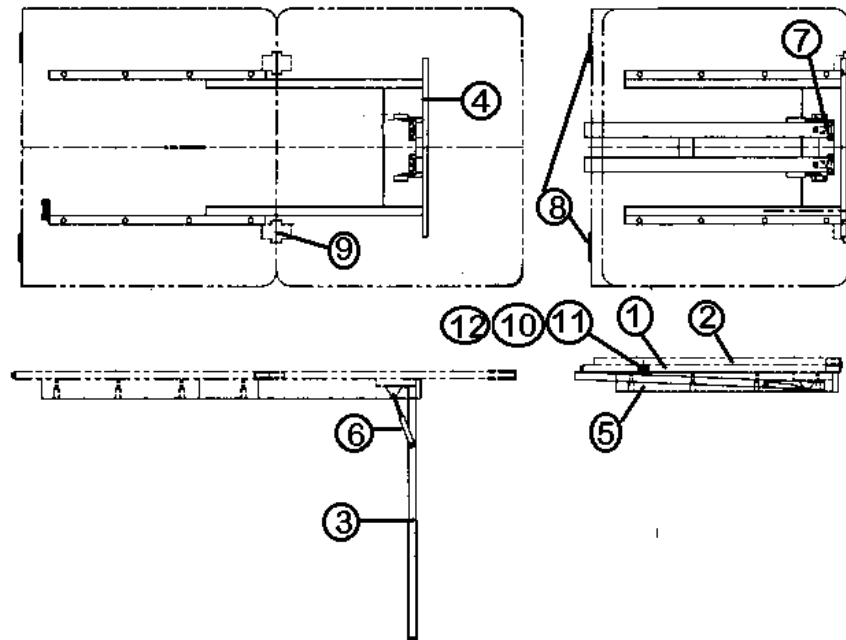

2004 LAND YACHT 390/396 DIESEL

960420-02 TABLE, LIFT-UP, ASSEMBLY, 24" OAK

1. 960416-02	LEAF, TABLE, LOWER, OAK, 24 X 25.88
2. 960417-02	LEAF, TABLE, UPPER, OAK, 24" X 25"
3. 962177-03	LEG HARDWOOD 30.50"
4. 960419-01	FACER BOARD, LIFT-UP TABLE, OAK
5. 381306	SLIDES, TABLE, LIFT-UP, RH & LH #20
6. 381147	DOOR SUPPORT - SPRING LOADED
7. 380210	HINGE PLAIN STEEL
8. 201155	SLIDING GUIDE, PLASTIC -TABLE
9. 380040	HINGE SOSS INVISIBLE L & R HAND
10. 380037	RETAINER SPRING LOCK
11. 380038	EYELET LOCK GS 5 10 BRASS
12. 381228-01	CATCH GRABBER DOOR
13. 800405-00z	PLUG-BUTTON HARDWOOD
14. 101288	EXTR HORIZON FURNITURE FRAME

80203-01	PIANO HINGE 1/8" PIN CLEAR ANODIZED
801231-01	EDGE BANDING TAPE 3/4" WOOD GRAIN
801408	PANELING, PRE-LAMINATED N. OAK/N. OAK,
18MM