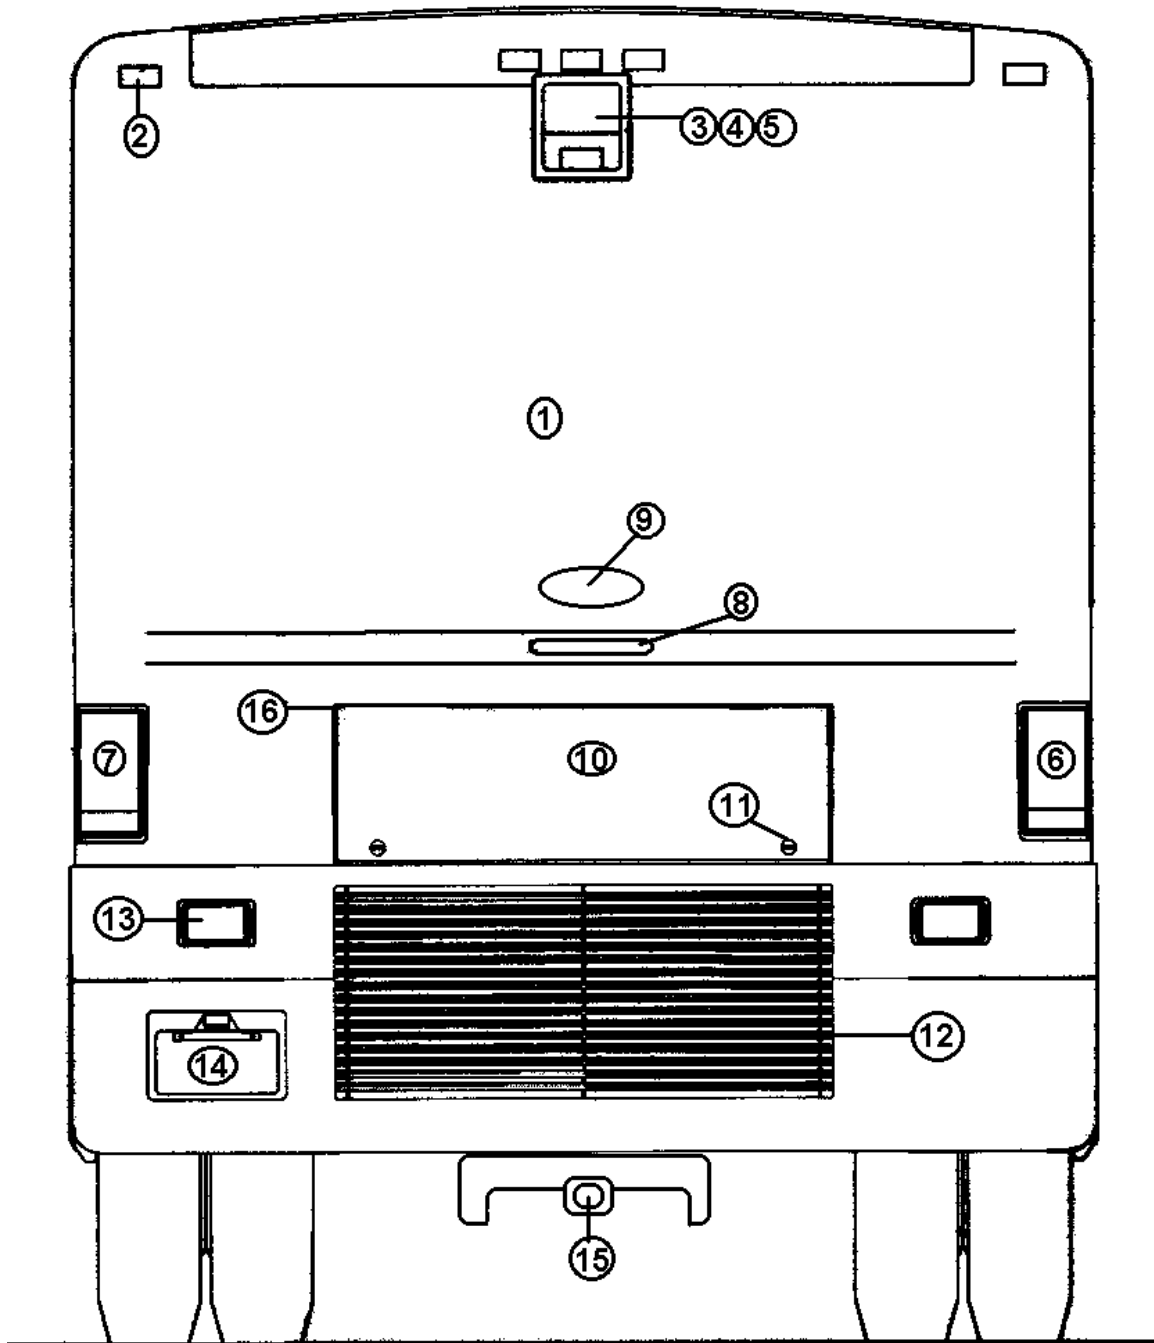

2004 LAND YACHT 390 XL SERIES DIESEL

AFT END

See next page for P/N

2004 LAND YACHT 390 XL SERIES DIESEL

AFT END

- 1) 203216 Rear cap, XL diesel
 - 2) 510984-01 Light clearance, red
 - 3) 510918-01 Monitor, Sony Watchman
 - 4) 203181 Cover, back up camera
 - 5) 511044-03 Actuator, two position, push/pull
 - 6) 511589-01 Tail light assembly, R/S
 - 7) 511589-02 Tail light assembly, C/S
- RS-CS includes:
- a) 511584 Socket, turn signal, Ford
 - b) 511585 Socket, Stop/tail light, Ford
 - c) 511586 Socket, Back-up light, Ford
 - d) 511587 Bulb, 3357, stop/tail
 - e) 511588 Bulb, 3156, turn/back-up
 - f) 511589-01 Taillight assy, Ford w/o sockets and bulbs, LH
 - 511589-02 Taillight assy, Ford w/o sockets and bulbs, RH
- 8) 511154-02 Light strip, 3rd brake
 - 9) 386043-03 Medallion, AIRSTREAM, black
 - 10) 203217 Door, rear access
 - 11) 381227-01 Latch, vise-action, curved pawl
 - 12) 922538 Louver assembly, rear
 - 13) 511101-01 Docking light, stainless steel
 - 14) 511407 License plate light w/holder
 - 15) 400968 Hitch, Reese, 10,000lbs.
 - 16) 381434 HINGE, S.S., 3 X 3