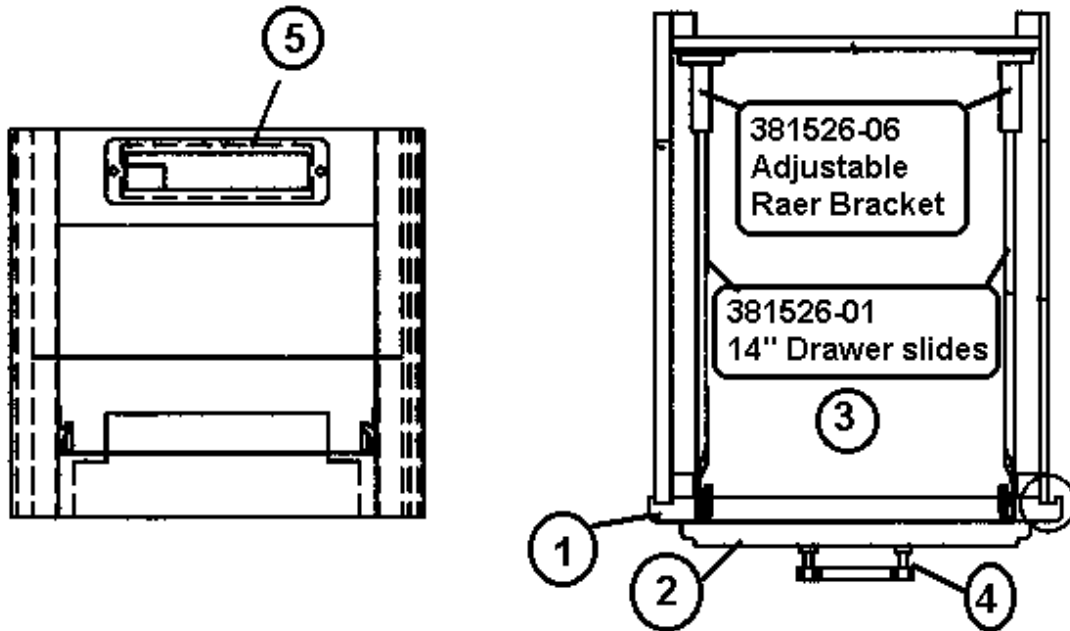

*381726 Brass/Acrylic knob used on Sky Deck

2004 LAND YACHT 390/396 DIESEL

965071-01 Cab Cabinet Assembly 390/396 XL

- | | |
|---------------|------------------------------------|
| 1. 965086-00z | Face frame, cab cabinet |
| 2. 801254-07z | Drawer face, 8.00" x 10.50" |
| 3. 964907-10 | Drawer box, 6.00" x 14.00" x 8.50" |
| 4. *381835 | HANDLE-CHROME/BRASS |
| 5. 203234 | Pop up cup holder, black |