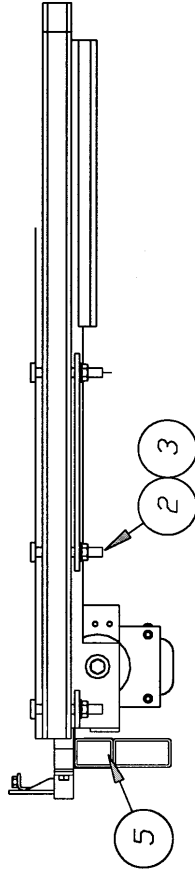

2004 LAND YACHT 390/396 DIESEL

LET DATE	E.C.N.	REVISION RECORD	BY
9/00	4843	PRODUCTION RELEASE	JCH

110799

SIDE VIEW SHOWN