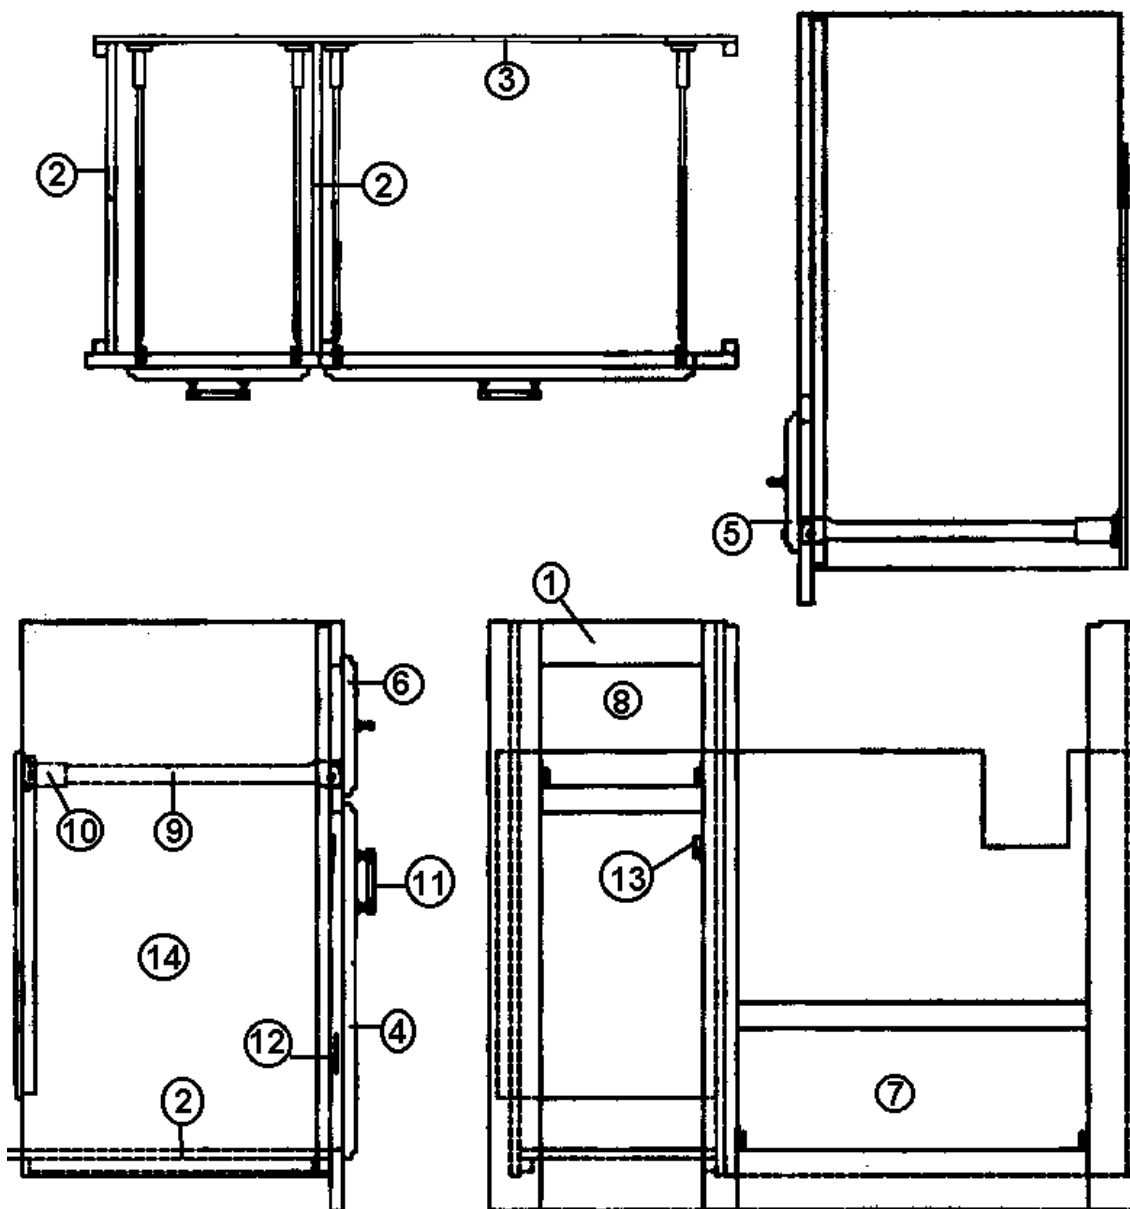

2004 LAND YACHT 390 XL SERIES DIESEL

965046-01 Galley assembly, optional oven
965046-02 Galley assembly, optional oven, Skydeck

Part numbers on the next page