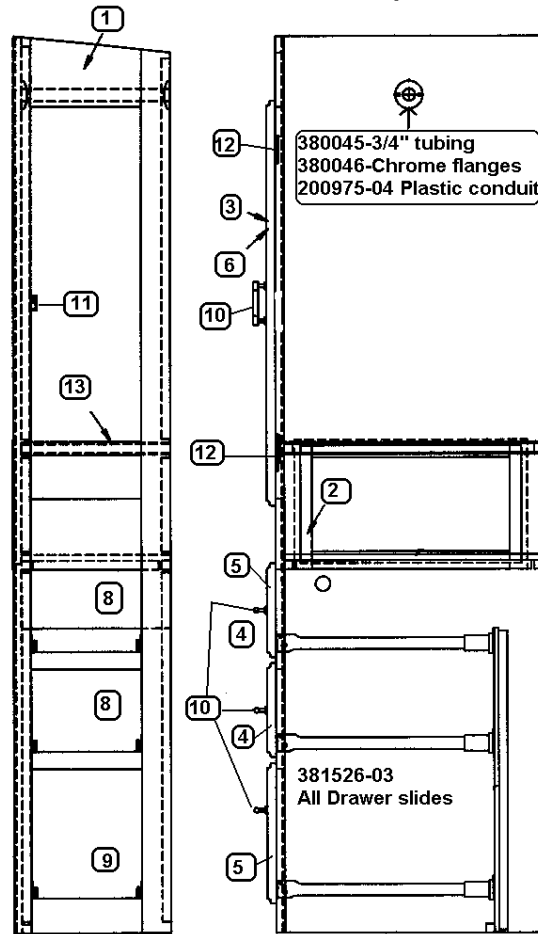

2004 LAND YACHT 390/396 DIESEL

965171-01 Wardrobe Assembly, RS rear, 396 XL

1. 965161-00z-00z	Face frame, RS rear wardrobe
2. 964799-00z	Face frame, Nightstand pocket
3. 801256-04z	Door, frame only, 9.00" x 34.5"
4. 801254-17z	Drawer face, 8.00" x 9.00"
5. 801254-18z	Drawer face, 12.00" x 10.5"
6. 372210-20	Mirror, beveled, 6.12" x 31.62"
7. 381754	Mirror clips, not shown
8. 964907-12	Drawer box, 7.00" x 18.00" x 6.00"
9. 964909-09	Drawer box, 7.00" x 18.00" x 6.00"
10. *381835	HANDLE-CHROME/BRASS
11. 381228-01	Door grabber catch
12. 381683	Door hinges, hidden
13. 800573-60	Molding, door edge

*381681	Brass/Acrylic handles used on Sky Deck