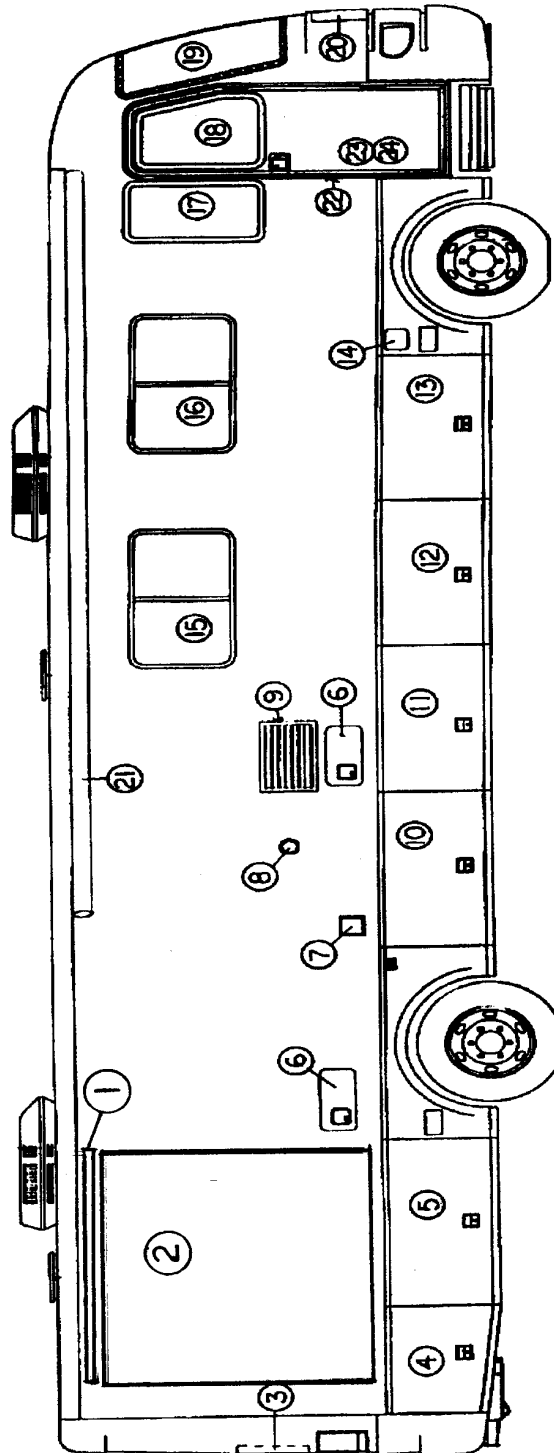

2004 LAND YACHT 390 XL SERIES DIESEL

Doors/Windows CS
396 ONLY

See next page for P/N