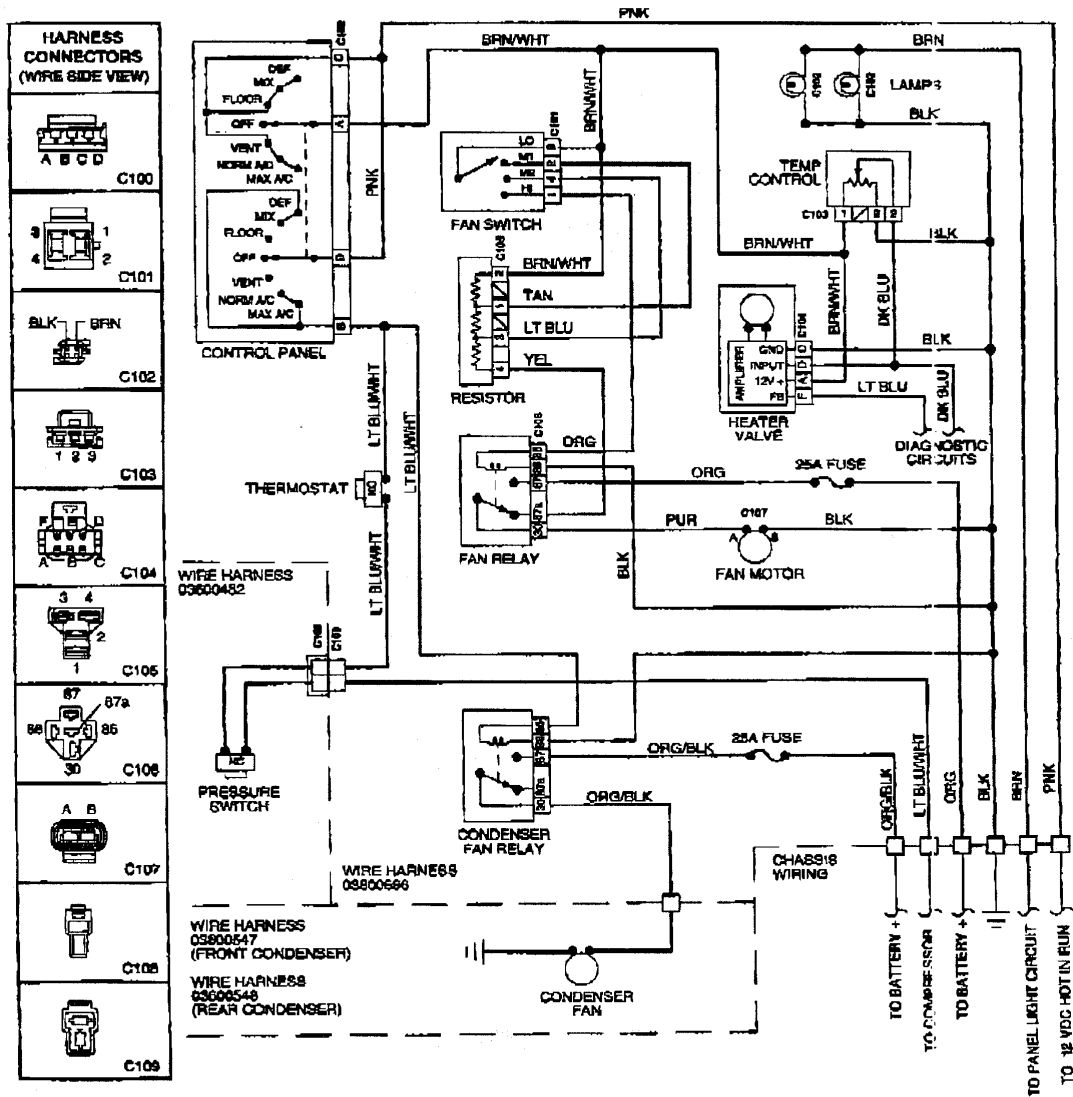

2004 LAND YACHT 390 XL SERIES DIESEL

DASH AIR CONDITIONER/HEATER

SCS/Frigette

MOTORHOME HVAC SYSTEMS

SPECIFIC CLIMATE SYSTEMS, INC. 1200 WEST RISINGER ROAD FORT WORTH, TEXAS 76134 TEL. 817-293-5313	MASTER SERVICE MANUAL WIRING DIAGRAM	PAGE E-40 2501