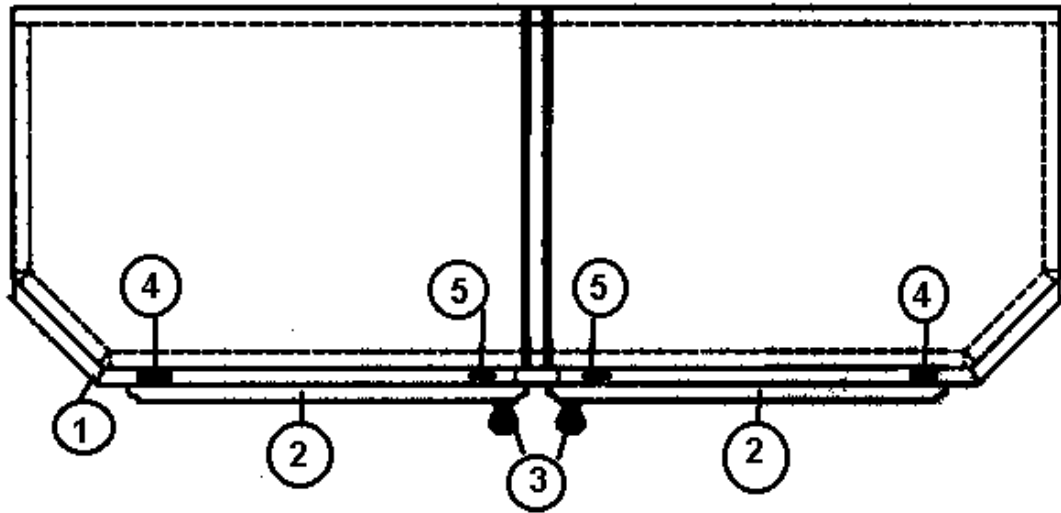

2004 LAND YACHT 390 XL SERIES DIESEL

964865-01 Locker Assembly, Dinette, 390/396