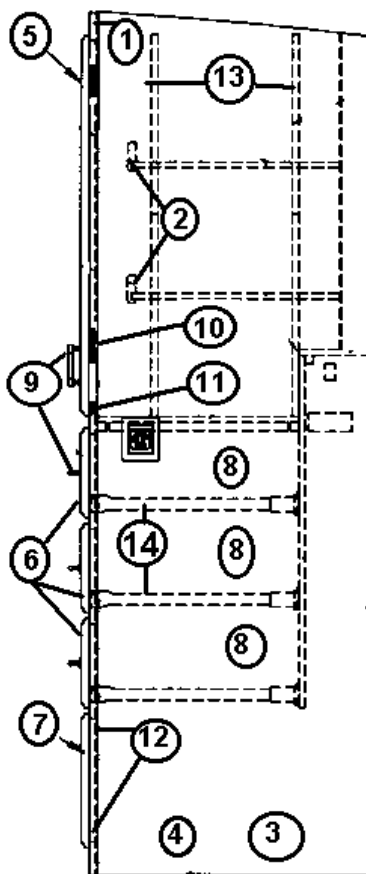

2004 LAND YACHT 390 XL SERIES DIESEL

965168-01 Linen Cabinet Assembly 396 XL

1. 965158-00z	Face frame, linen cabinet
2. 965159-00z	Facer shelf, linen cabinet
3. 801273-14	Panel, forward linen cabinet
4. 801273-16	Panel, aft, linen cabinet
5. 801253-12z	Door, raised panel, 14.25" x 34.00"
6. 801254-01z	Drawer face, 8.00" x 14.25"
7. 801255-04z	Door, louvered, 14.25" x 12.00"
8. 964907-04	Drawer box, 12.25" x 18.00" x 6.00"
9. *381835	HANDLE-CHROME/BRASS
10. 381683	Door hinges
11. 381228-01	Door grabber catches
12. 381074	Bull dog catch
13. 381527	Speedy shelf strips
14. 381526-03	Drawer slide, 18", pair

*381681 Brass/Acrylic handles used on Sky Deck