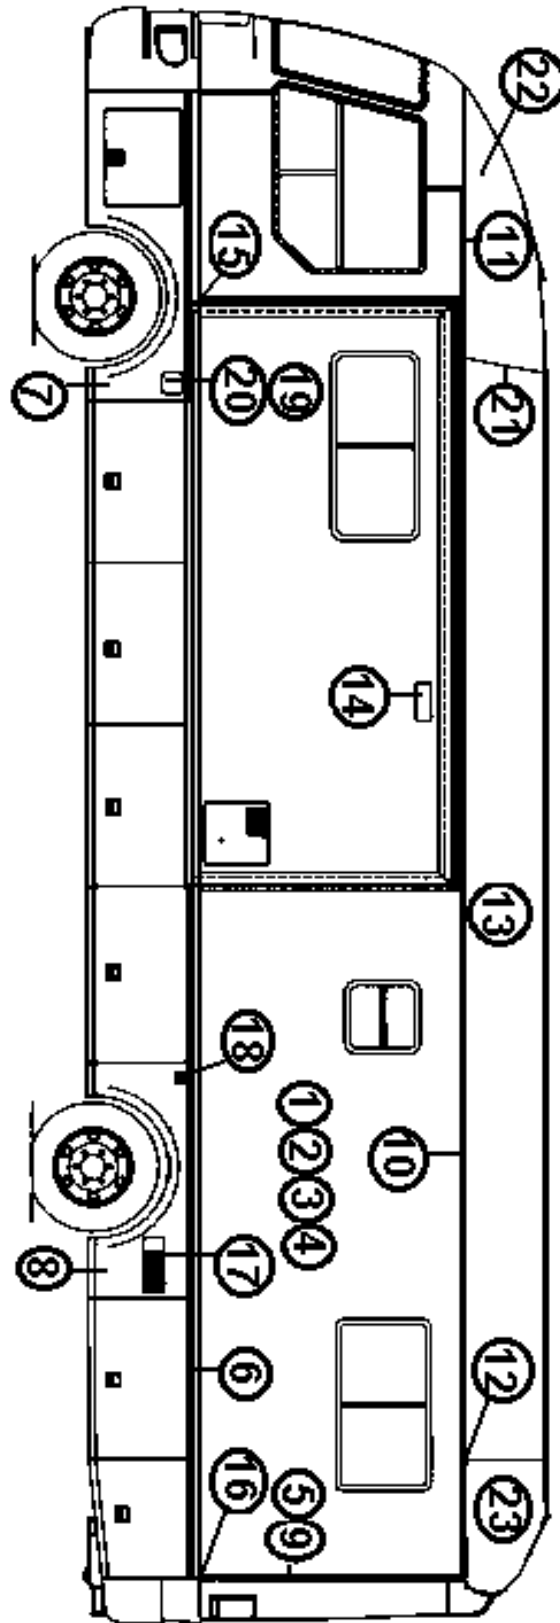

2004 LAND YACHT 390 XL SERIES DIESEL

Roadside Wall 390 Skydeck