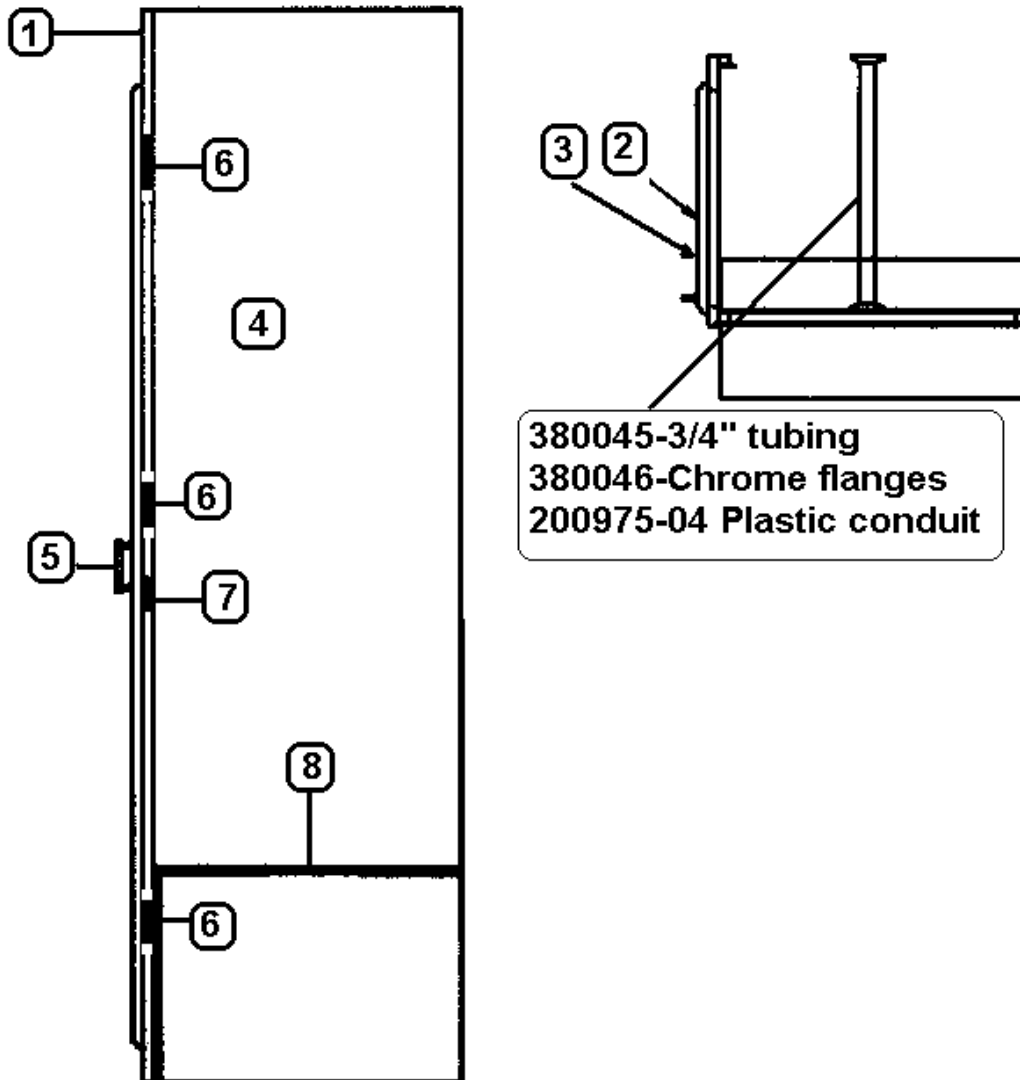

2004 LAND YACHT 390 XL SERIES DIESEL

965170-01 Wardrobe Assembly, CS rear, 396 XL

1. 965160-00z	Face frame, CS closet
2. 801256-05z	Door, frame only, 14.5" x 69.00"
3. 372210-21	Glass, beveled 11.62" x 32.62"
4. 381754	Mirror retaining clips, Not Shown
5. *381835	HANDLE-CHROME/BRASS
6. 381683	Door hinges, hidden
7. 381228	Door grabber catch
8. 701538	Carpet liner, black
9. 800573-00Z	Door edge molding, 1 3/32" x 80", not shown

*381681 Brass/Acrylic handles used on Sky Deck