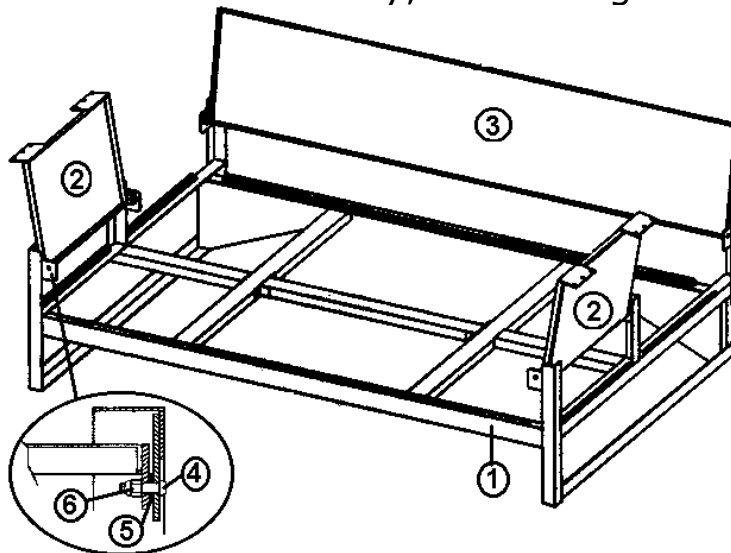

454059 Assembly, Sun Lounger

1. 454059-01 Frame, Sun Lounger
2. 454059-02 Lid, Sun Lounge, RH-LH
3. 454059-03 Back-Lid, Sun Lounger
4. 345420 3/8" x 1 1/4", S.S. shoulder bolt
5. 300138 3/8" ID nylon flat washer
6. 350174 5/16" x 18 S.S. Nylox nut