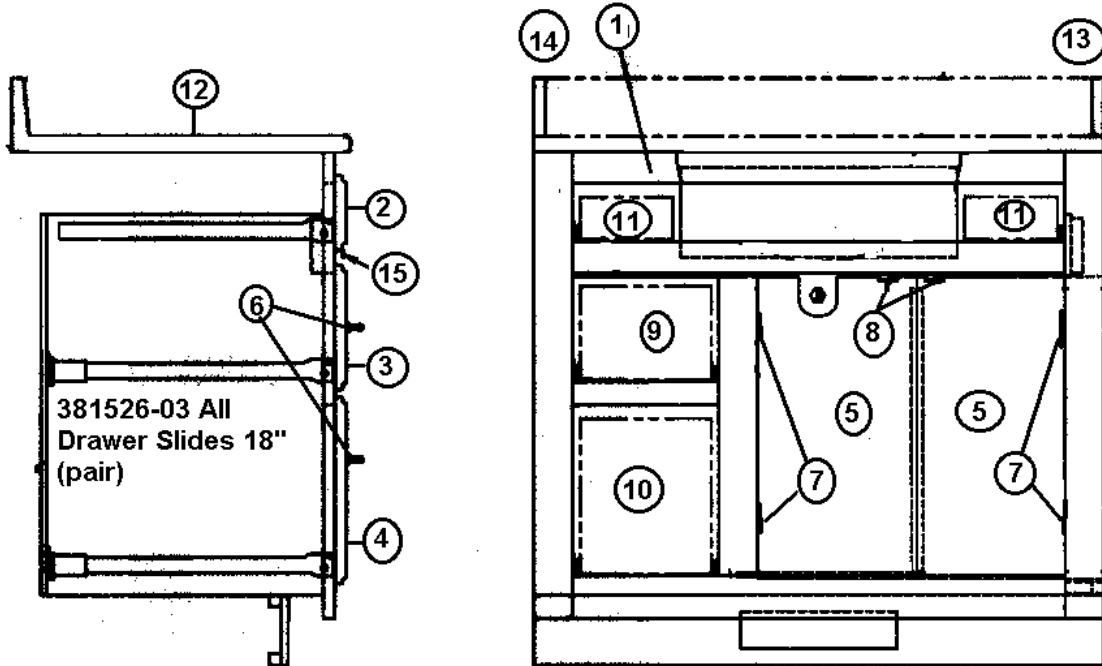

2004 LAND YACHT 390/396 DIESEL

964828-01 Lavy Cabinet Assembly, 390/396
964828-02 Lavy Cabinet Assembly, 390 XL Skydeck

1. 964775-00z	Face frame, Lavy cabinet
2. 801254-06z	Drawer face, 4.75" x 33.00"
3. 801254-07z	Drawer face, 8.00" x 10.50"
4. 801254-08z	Drawer face, 12.00" x 10.50"
5. 801253-05z	Door, raised panel, 10.5" x 20.50"
6. 381835	HANDLE-CHROME/BRASS
7. 381683	Hinge, hidden
8. 381228-01	Door grabber catch
9. 964907-02	Drawer box, 6.00" x 8.50" x 18.00"
10. 964909-01	Drawer box, 10.00" x 8.50" x 18.00"
11. 964906-01	Drawer box, 2.75" x 6.00' x 18.00"
12. 601832	Lavy top & bowl, Corian, Glacier White
12a. 965634	Lavy top, Laminated, Skydeck
12b. 203286-01	Lavy bowl, Sky Deck
13. 601740-02	Side splash, Corian, RH
14. 601741-02	Side splash, Corian, LH
15. 385940	Mirror pull, brass

*381681 Brass/Acrylic handles used on Sky Deck