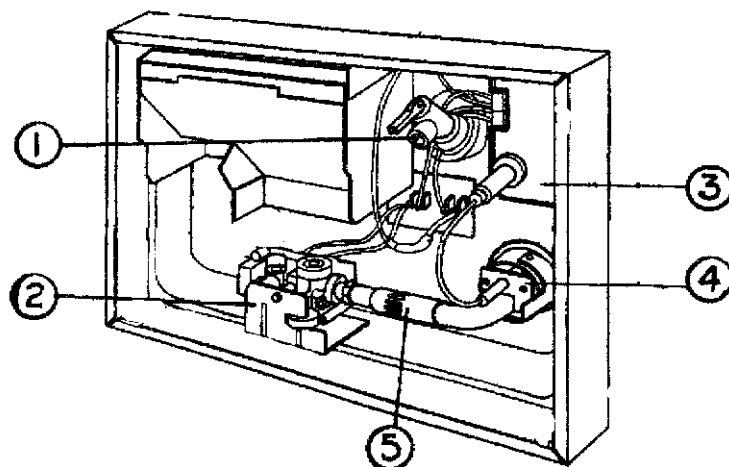

2004 LAND YACHT 390 XL SERIES DIESEL

APPLIANCES WATER HEATER

690417-04	WATER HEATER, 10 GALLON DSI/110V
690417-05	SWITCH-DUAL WATER HEATER
690417-02	Access cover, white
690417-03	Mounting flange, white, 10gal.
381648	Latch hole cover
385988	Decal, water heater

Front of water heater

1) 091604	Relief valve, pressure/temperature
2) 093870	Solenoid valve
3) 093865	Circuit board
4) 093868	Spark probe
5) 093221	Main burner

Back of water heater

091160	Heating element, 110volt
091873	ECO thermostat, 110 volt
091092	On/off switch, 110Volt