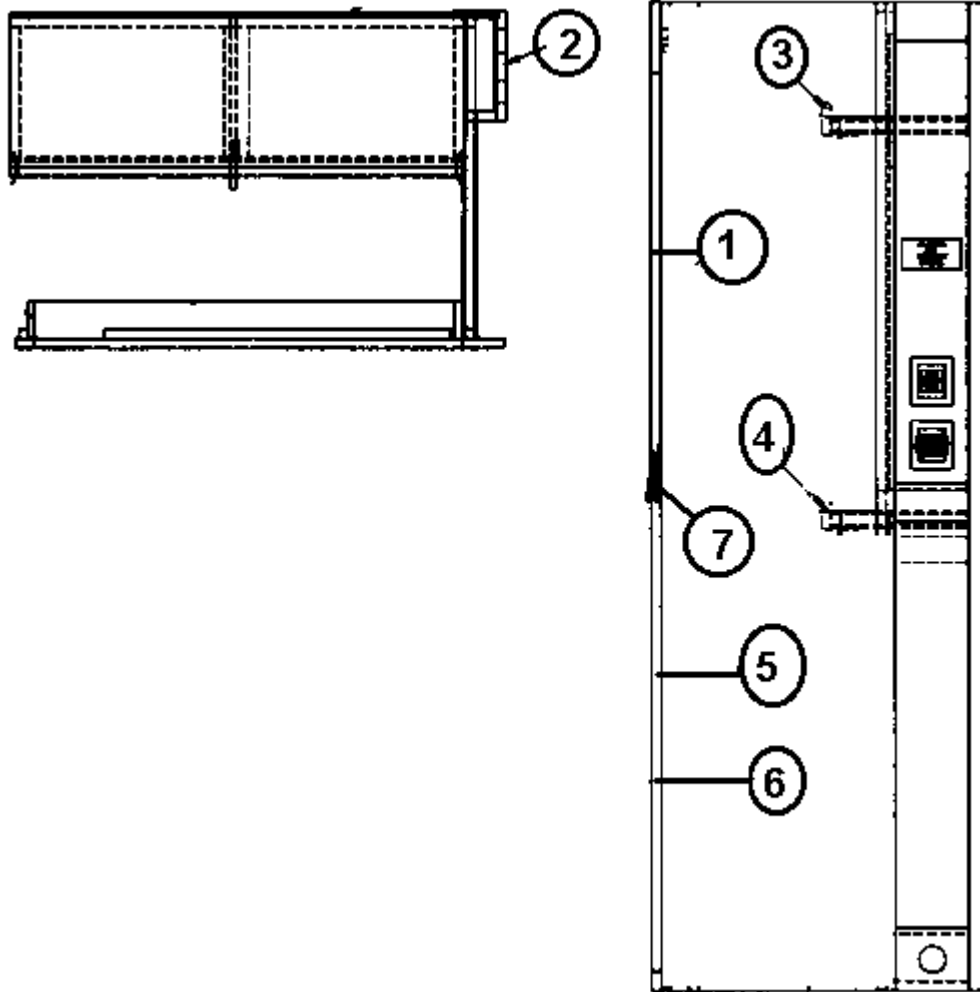

2004 LAND YACHT 390/396 DIESEL

964843 Wardrobe Assembly, Sliding Door 390 XL
964843-01 Wardrobe Assembly, Sliding Door Skydeck

1. 964779-00z	Face frame, RS Wardrobe
2. 964789-00z	Face frame, Center panel
3. 964824-00z	Stile, wardrobe shelf, front upper
4. 964825-00z	Stile, wardrobe shelf, front lower
5. 381643-02	Door, sliding Wardrobe 34" x 73"
6. 371262-68	Safety mirror, 17.5" x 70.38"
7. 381643-01	Travel catch, wardrobe doors

Cloths Rod Assembly

380045	TUBING, 3/4", ELECTRIC METALLIC
380046	FLANGE CHROME
200975-04	CONDUIT, FLEXIBLE BLACK PLASTIC
381298	SUPPORT CLOTHES ROD LENGTH 5.25"