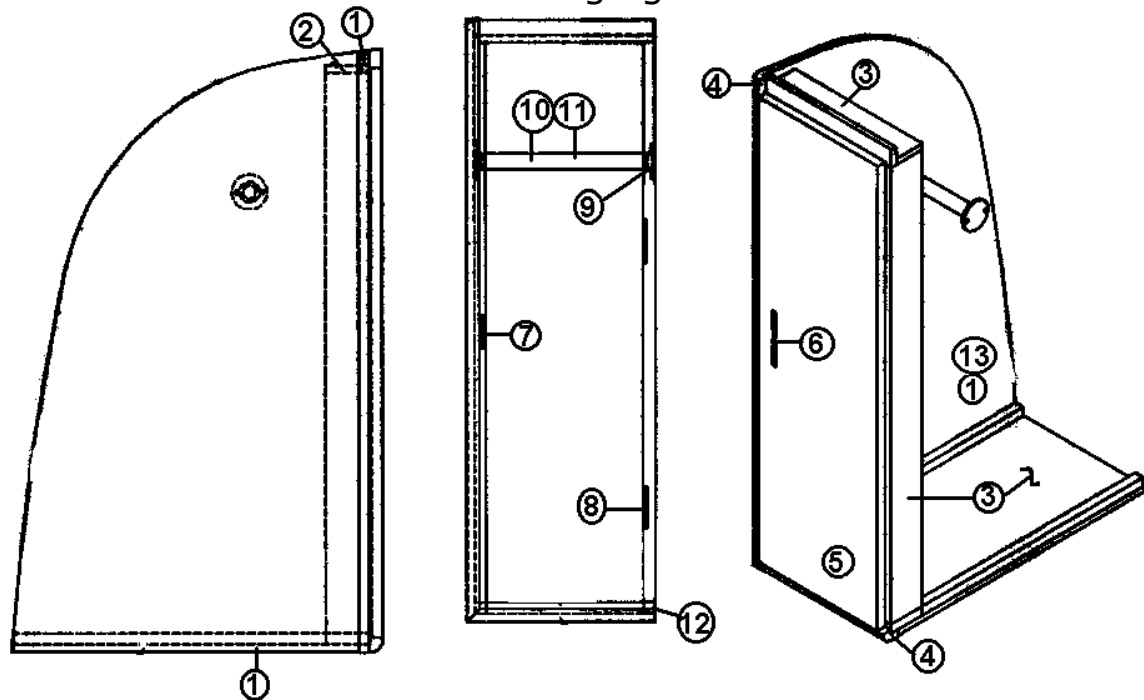

2003 SAFARI- BAMBI

FURNITURE

Bedroom, 25' A & B, 28' S/O
965669 RS Hanging Wardrobe

1. 801381-01	Paneling, Tropical Oak/Tropical Oak
2. 801392	Paneling, White/White 12 MM
3. 801368	Laminate, White/White
4. 801393-01Z	Corner trim, 1" radius
5. 801341-43	Door, 13.81" x 25.38"
6. 381774	Door handle
7. 381228-01	Door/drawer grabber catch, 3 lb.
8. 381607	Hinge assembly, Grass European
381607-01	HINGE-GRASS EURO W/80307 PLASTIC
381607-02	BASE PLATE-GRASS HINGE
381607-03	BASE PLATE-GRASS PLASTIC
381607-04	HINGE SCREW-GRASS #6X 5/8"
9. 380046	Flange, chrome
10. 380045	Tubing, 3/4" metallic
11. 200975-04	Conduit, flexible, black plastic
12. 365268-01	Edge tape, Tropical Oak, 1.13 wide
13. 365240-01	Edge tape, white, 1 5/16"