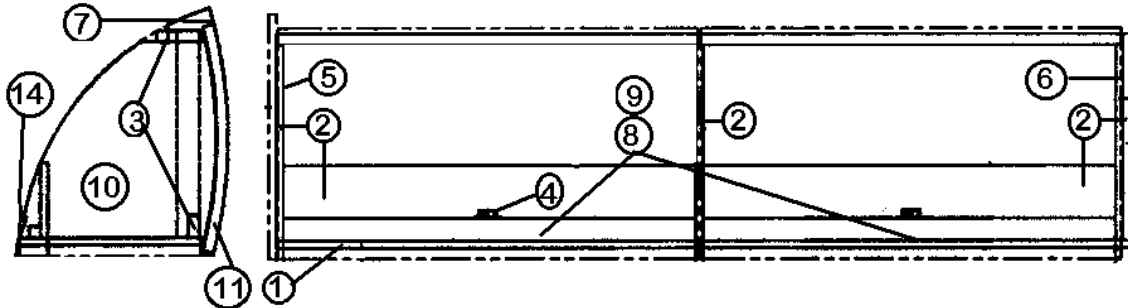

2003 SAFARI- BAMBI

FURNITURE

Galley

965586 Galley Roof Locker Assembly 25' SS, 25' A & B, 28' SO

1. 801383-01	Paneling, Tropical Oak/White
2. 801392	Paneling, White/White 12 MM
3. 801368	Paneling, White liner/White Liner, 18 MM
4. 381228	Door/drawer grabber catch
5. 381608-04	Lid, stay-right Hafele
6. 381608-05	Lid, stay-left Hafele
7. 381607	Hinge assembly, Grass European
381607-01	HINGE-GRASS EURO PLASTIC
381607-02	BASE PLATE-GRASS HINGE
381607-03	BASE PLATE-GRASS PLASTIC
381607-04	HINGE SCREW-GRASS #6 X 5/8"
8. 511227-01	Raceway, electrical, brown
9. 511227-02	End cap fitting, raceway, brown
10. 965587	End cap assembly
11. 965551-03	Door, radius, 15.25" x 28.38"
12. 365268-03	Edge tape, Tropical Oak, .625
13. 365238-04	Edge tape, White, 5/8" wide
14. 115085	Aluminum angle, roof lockers
115064	Trim, aluminum, countertop