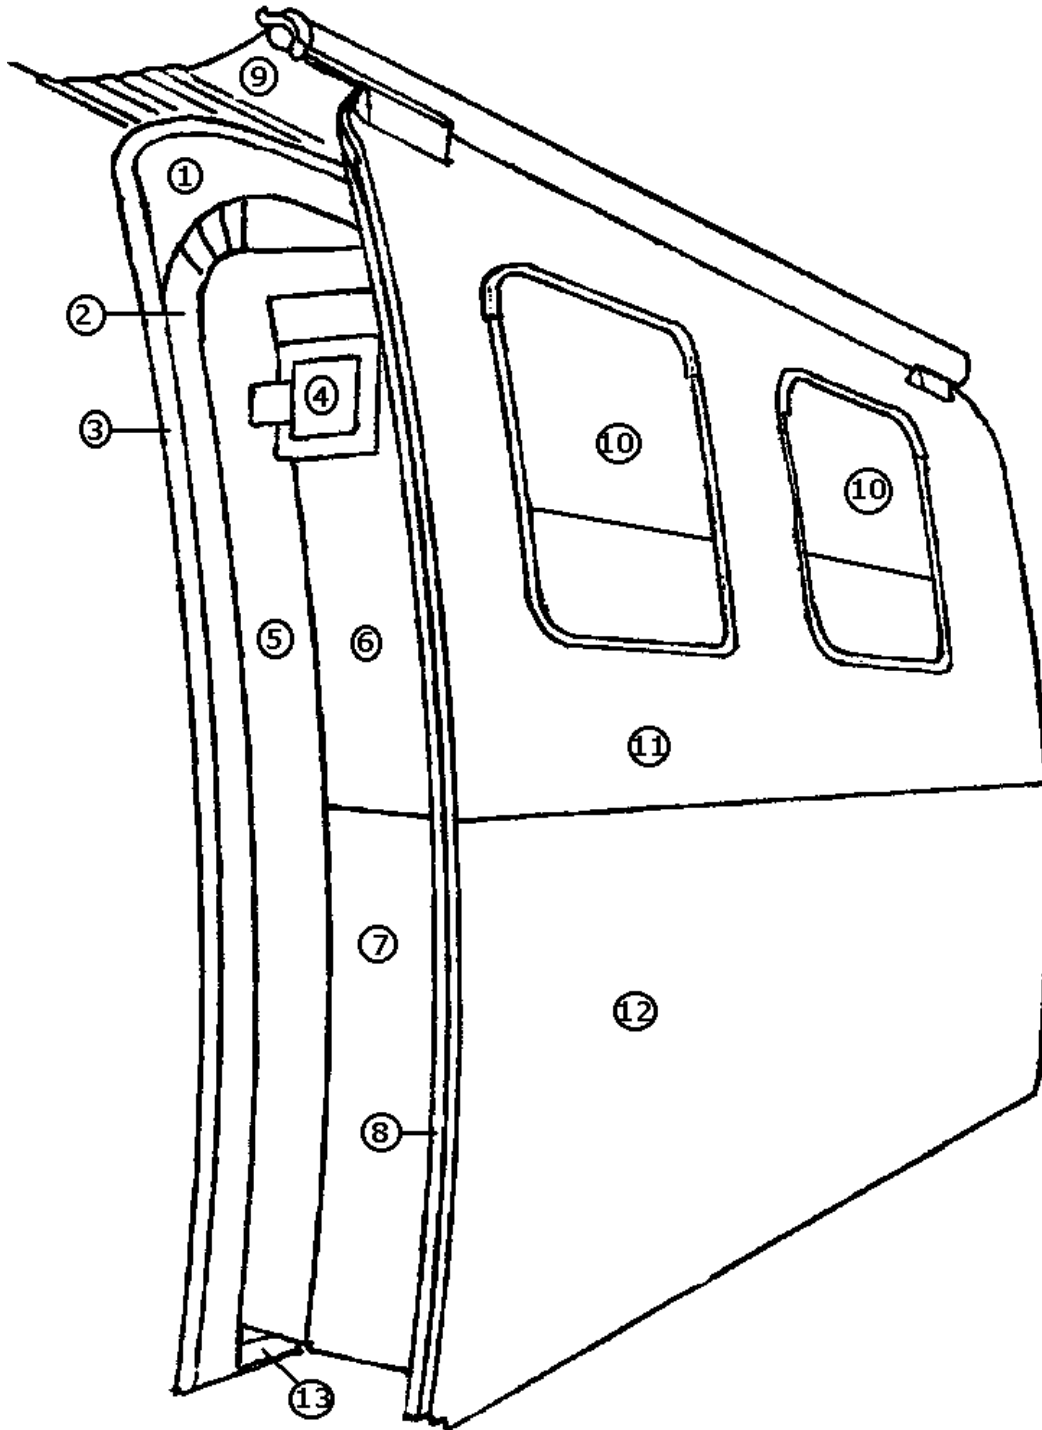

2003 SAFARI- BAMBI

Body
SLIDE-OUT ROOM 28 FT

P/N Next Page