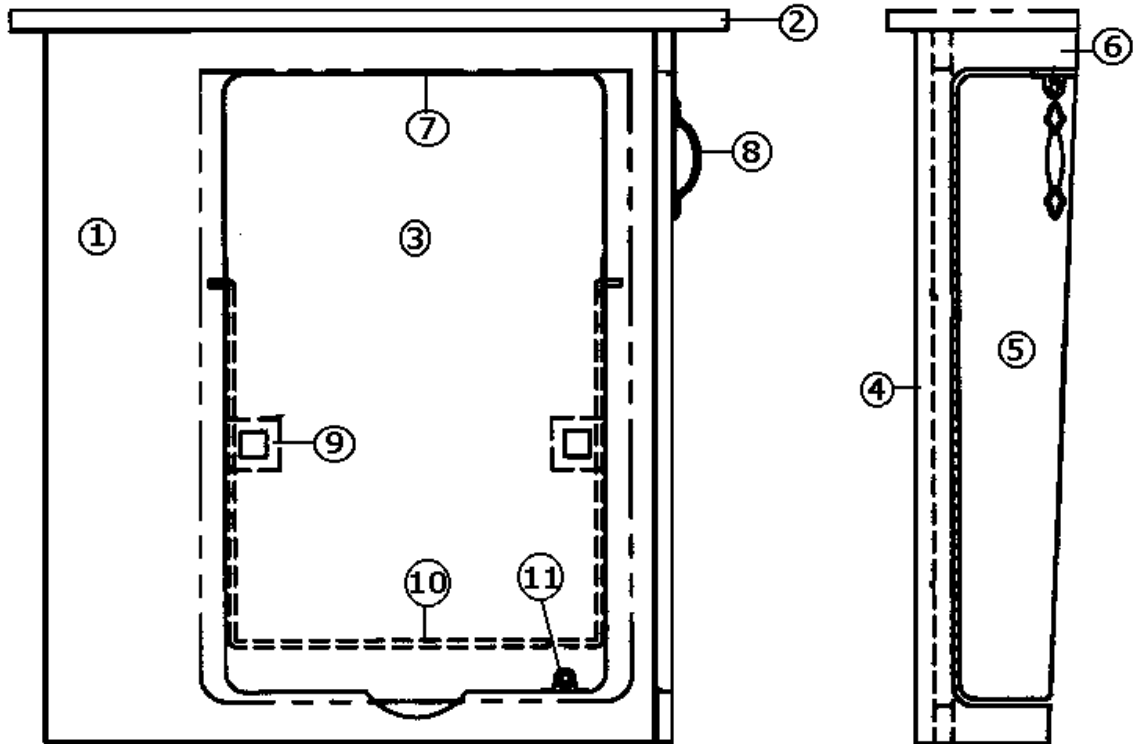

2003 SAFARI- BAMBI

FURNITURE

Lounge

965962 Writing Table Cabinet Assembly, 28' SO

1. 965963	Face, writing table
2. 965966	Top, writing table
3. 965967	Table top assembly, writing
4. 965965	Face, end, writing table cabinet
5. 965964	Door writing table cabinet
6. 801383-01	Panel, Tropical Oak/White liner, 12mm
7. 380458	Hinge, piano, brown
8. 381774	Handle, door
9. 340018	Catch plate, J-1
10. 380492	Bracket, table
11. 381074	Bull dog catch