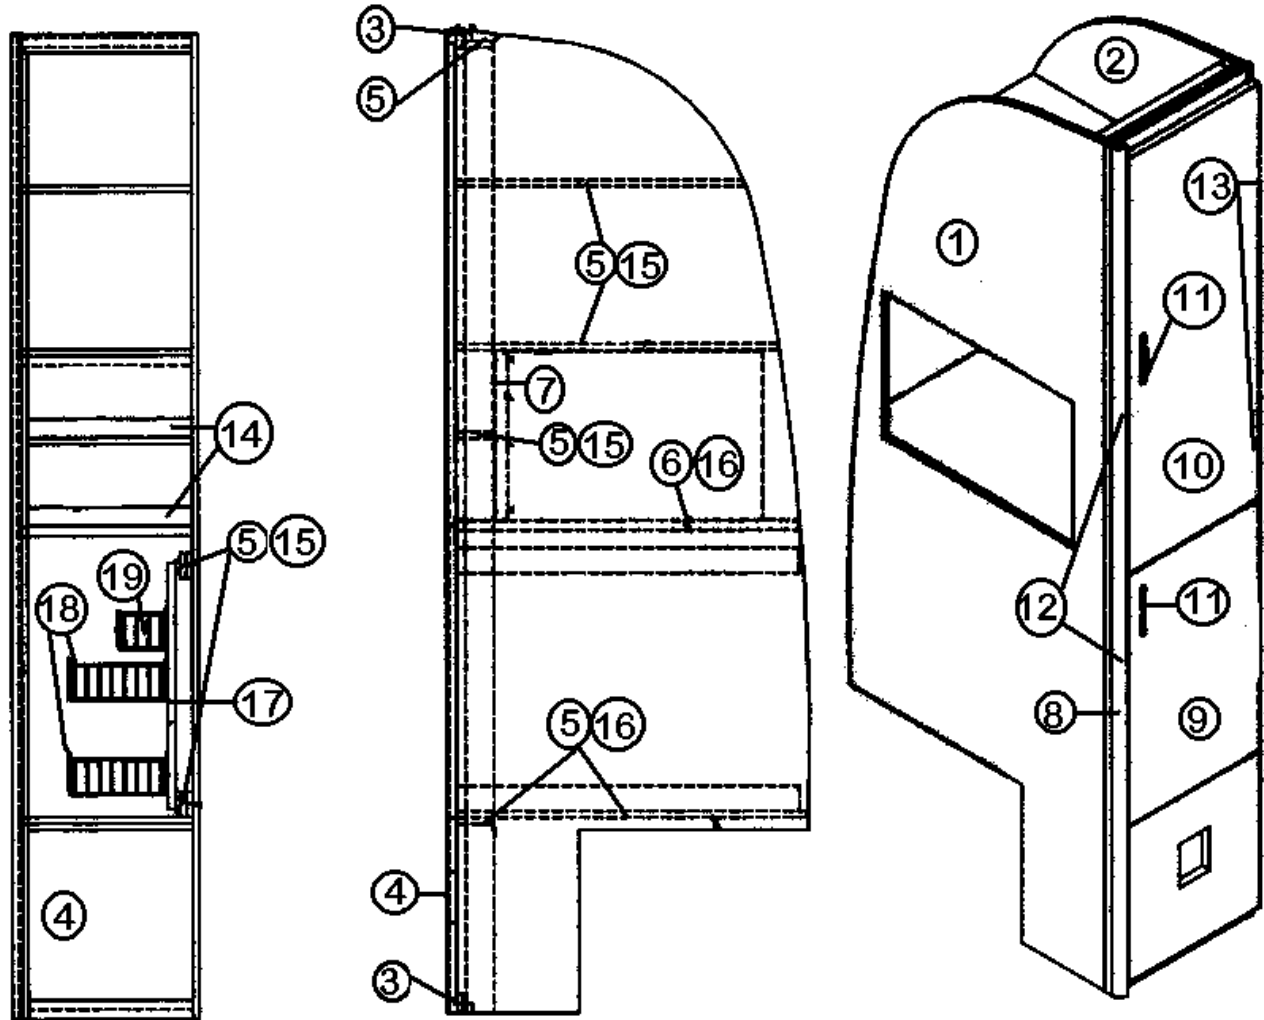

2003 SAFARI- BAMBI

FURNITURE

Galley

965580 Pantry Assembly, 25' SS, 28 SO

Part numbers are on the next page.