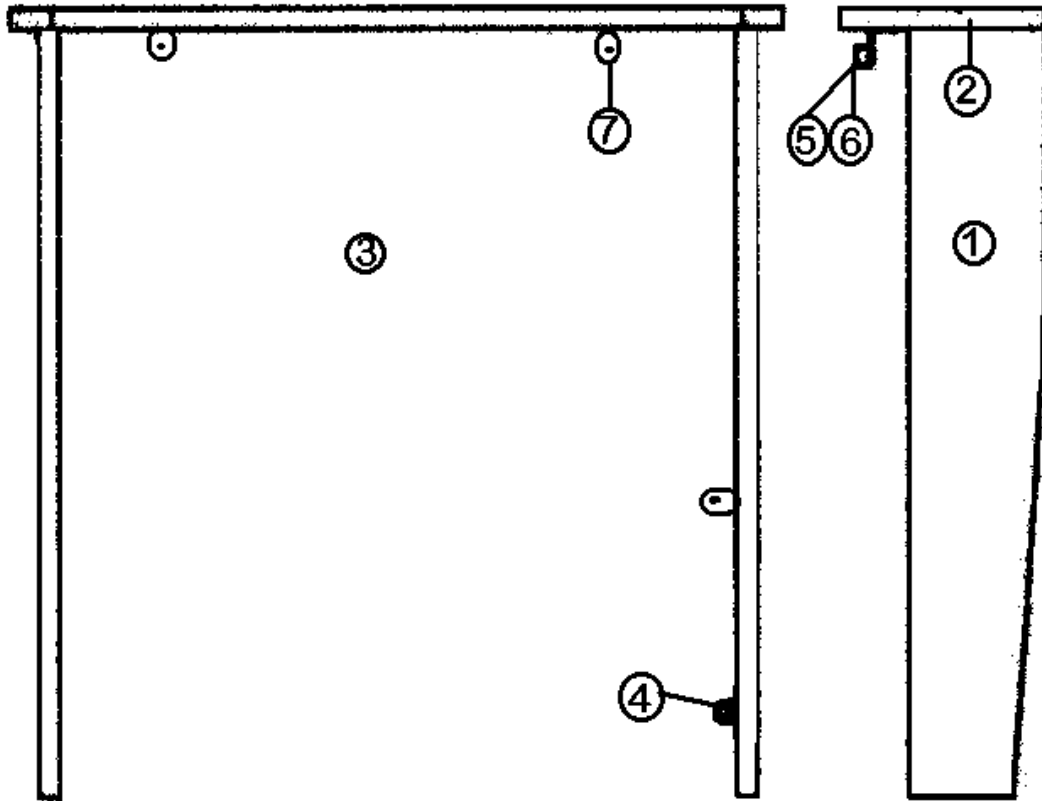

2003 SAFARI- BAMBI

FURNITURE
Front Lounge

965608 Lift up Table Cabinet Assembly, 25' SS

1. 801406	Credenza leg, Tropical oak
2. 801407	Credenza top
3. 960420-08	Lift up table assembly, 24" See next page
4. 381074	Bull dog catch
5. 380203	Hinge, piano, 1/8 pin
6. 101253	Hinge extrusion, moveable
7. 385963	Mounting angle