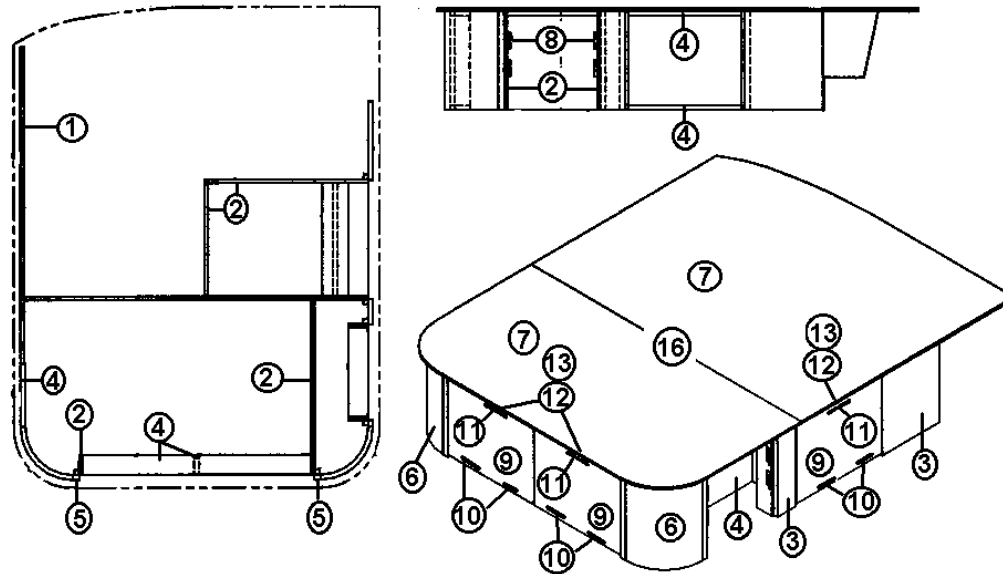

2003 SAFARI- BAMBI

FURNITURE

Bedroom, 25' A, 28' SO
965675 Bed base Assembly

1. 801383-01	Paneling, Tropical Oak/White liner, 12mm
2. 801392	Paneling, White/White 12 MM
3. 801376-01	Paneling, Tropical Oak/White, 4' x 8'
4. 801368	Laminate, White/White
5. 801351	Lite plywood, .75" x 4' x 8'
6. 801348	Radius plywood, .75" x 8" x 6'
7. 800507-03	Luan, 3/8" x 4' x 8'
8. 100067	Aluminum angle, 1/16" x 1/2" x 1/2"
9. 801341-46	Door, 17.81" x 14.25"
10. 381607	Hinge assembly, Grass European
381607-01	HINGE-GRASS EURO W/80307 PLASTIC
381607-02	BASE PLATE-GRASS HINGE
381607-03	BASE PLATE-GRASS PLASTIC
381607-04	HINGE SCREW-GRASS #6X 5/8"
11. 381774	Door handle
12. 381228-01	Door/drawer grabber catch, 3 lb.
13. 203419	Storage box, 23"L x 16.75"W x 11.88"H

Not Shown:

365268-01	Edge tape, Tropical Oak, 1.13 wide
365268-03	Edge tape, Tropical Oak, .625"
703291	Mattress, 60" x 75" w/11" radius corners
801343-01	Laminate, Tropical oak, 4' x 8' vertical