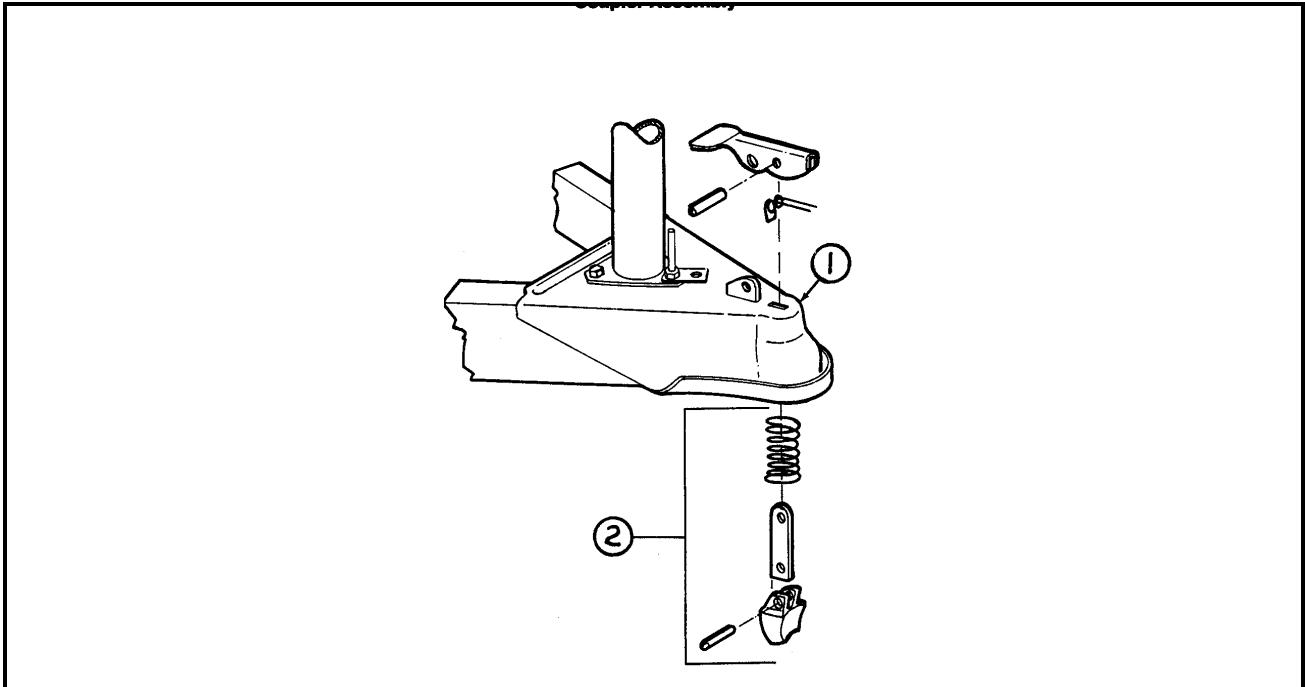

2003 SAFARI- BAMBI

CHASSIS

0300027 0360254H	Break away switch, Bargman Bracket, breakaway switch
114679 101131-01 400945	Aluminum underbelly, .019" x 65.75 x coil Aluminum, underbelly wrap, .024" x 22.5, gray 5/16" clevis, safety slip hook
601642 453493 453615 453616	Pan, tank support, Roto cast, 25 SS Hanger strap, tank pan, 25 SS TANK SUPPORT STRIP-62" TANK SUPPORT STRIP-22"

1) 680343 Coupler assembly, 2 5/16"
2) 680345 Repair kit, 2 5/16" coupler

(continued)