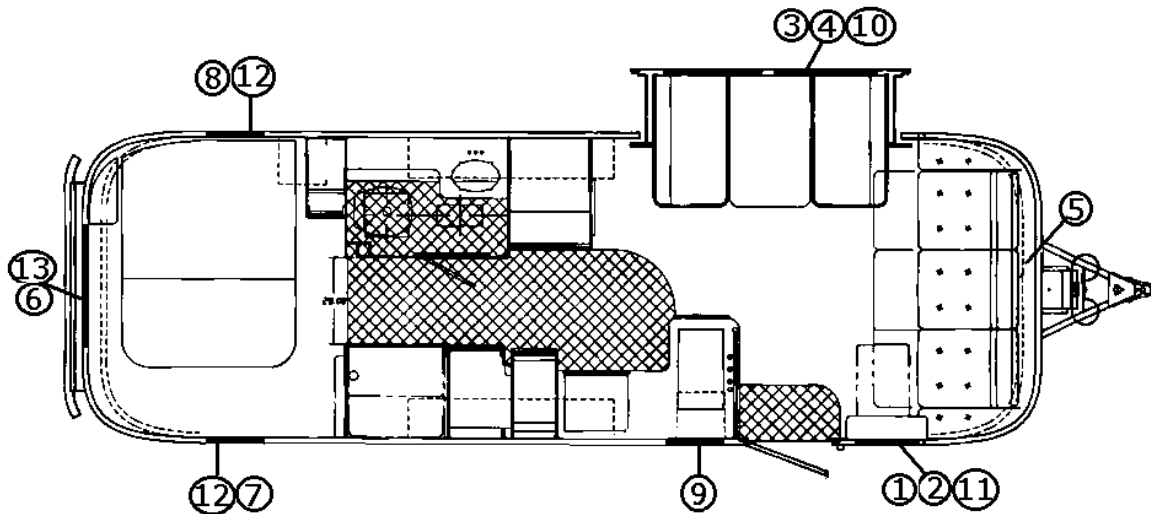

2003 SAFARI- BAMBI

DRAPES/BLINDS/VALANCES

Safari 28 ft. Slide out

1. 998147-08	Panel, 3-pleat, 35.5"
2. 998147-09	Panel, 4-pleat, 35.5"
3. 998147-07	Panel, 8-pleat, 29.5"
4. 998147-06	Panel, 5-pleat, 29.5"
5. 998147-04	Panel, 7-pleat, 26.5"
6. 998147-04	Panel, 7-pleat, 26.5"
7. 998147-03	Panel, 4-pleat, 26.5"
8. 998147-03	Panel, 4-pleat, 26.5"
9. *703191-04	Blind, Mini, brushed aluminum
10. 965763-01	Valance, 69.00" x 6.00"
11. 965763-02	Valance, 69.00" x 6.00"
13. 965763-03	Valance, 36" x 6.00"
14. 965763-04	Valance, 54.00" x 6.00"

*Replaces 702355-01, pull shade after unit 515143.