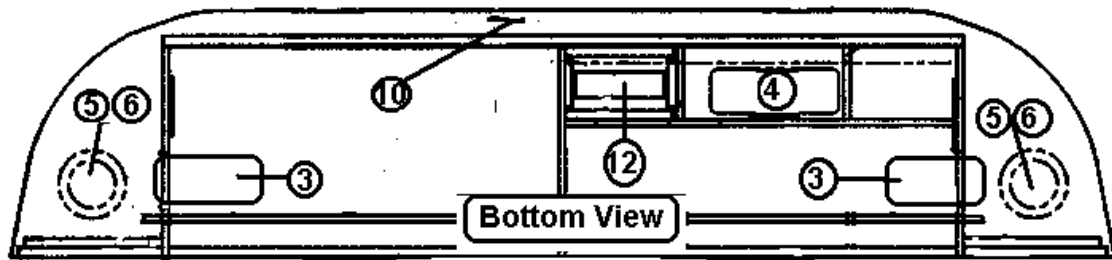

2003 SAFARI- BAMBI

FURNITURE

Front Lounge

965590-01 Front End Liner Assembly, 25' SS, A & B, 28 S/O

965590-02 Rear End Liner Assembly, 25' A & B, 28 S/O

1. 381608-04	LID STAY-RIGHT HAFELE
2. 381608-05	LID STAY-LEFT HAFELE
3. 511249	LIGHT, INCANDESCENT DOUBLE
4. 511498	RADIO, AM/FM/CASSETTE
5. 511048	SPEAKER COUSTIC
6. 511048-01	GRILLE-SPEAKER COUSTIC WHITE
7. 965551-02	DOOR-RADIUS FOAM 15.25"X 31.63"
8. 965551-05	DOOR-RADIUS FOAM 15.25"X 12.5" RH
9. 965551-06	DOOR-RADIUS FOAM 15.25"X 12.5" LH
10. 702482-03	HEADLINER, TEXTURED
11. 381607	HINGE ASSY-GRASS EURO
381607-01	HINGE-GRASS EURO PLASTIC
381607-02	BASE PLATE-GRASS HINGE
381607-03	BASE PLATE-GRASS
381607-04	HINGE SCREW-GRASS #6 X 5/8"
12. 511191	10 UNIT CD CHANGER, (OPTIONAL)