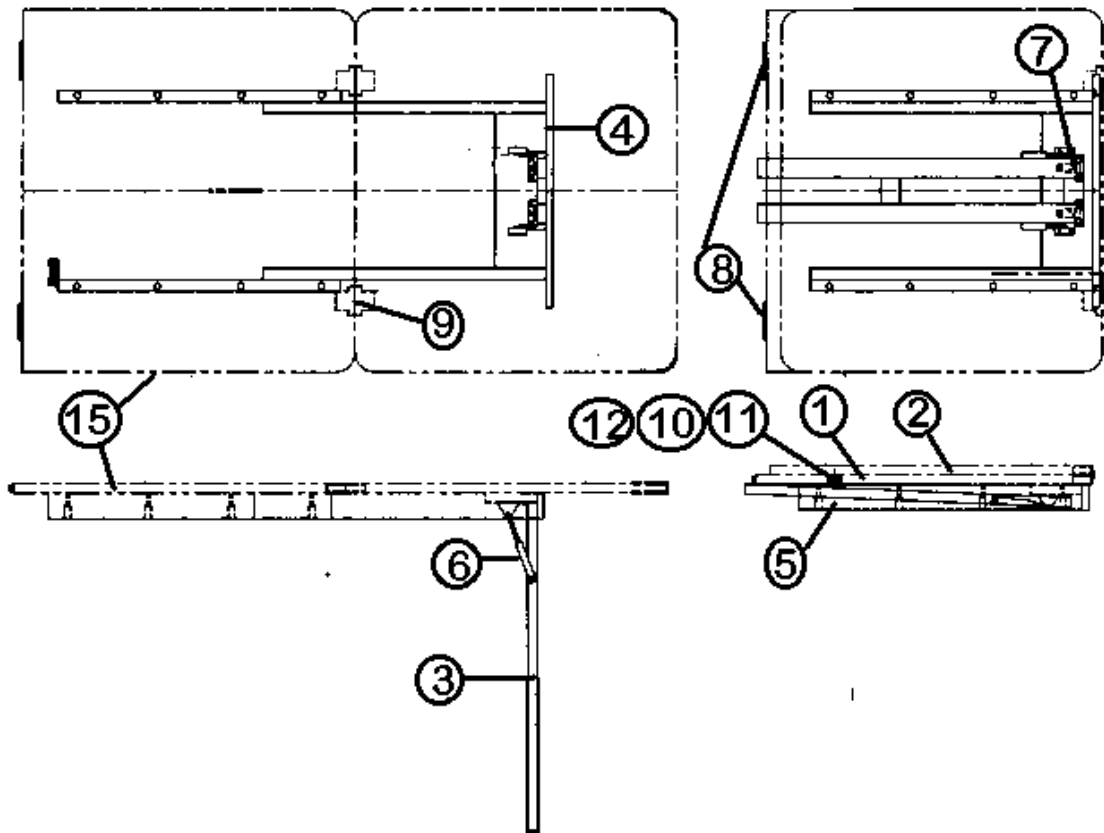

2003 SAFARI- BAMBI

FURNITURE Front Lounge

960420-08 TABLE, LIFT-UP, ASSEMBLY, 24", 25' SS, 25' A & B

1. 965596-01	LEAF, TABLE, LOWER, TROPICAL OAK
2. 965597-01	LEAF, TABLE, UPPER, TROPICAL OAK
3. 962177-036	LEG HARDWOOD 30.50"
4. 965595	FACER BOARD, LIFT-UP TABLE, T. OAK
5. 381306	SLIDES, TABLE, LIFT-UP, RH & LH #20
6. 381147	DOOR SUPPORT - SPRING LOADED
7. 380210	HINGE PLAIN STEEL
8. 201155	SLIDING GUIDE, PLASTIC -TABLE
9. 380040	HINGE SOSS INVISIBLE L & R HAND
10. 380037	RETAINER SPRING LOCK
11. 380038	EYELET LOCK GS 5 10 BRASS
12. 381074	CATCH BULL DOG #65S (COPPER)
13. 800405-00z	PLUG-BUTTON HARDWOOD
14. 365268-03	EDGEBANDING-.024" X .63" TROPICAL OAK
15. 365268-01	Edge tape, Tropical Oak, 1.13"