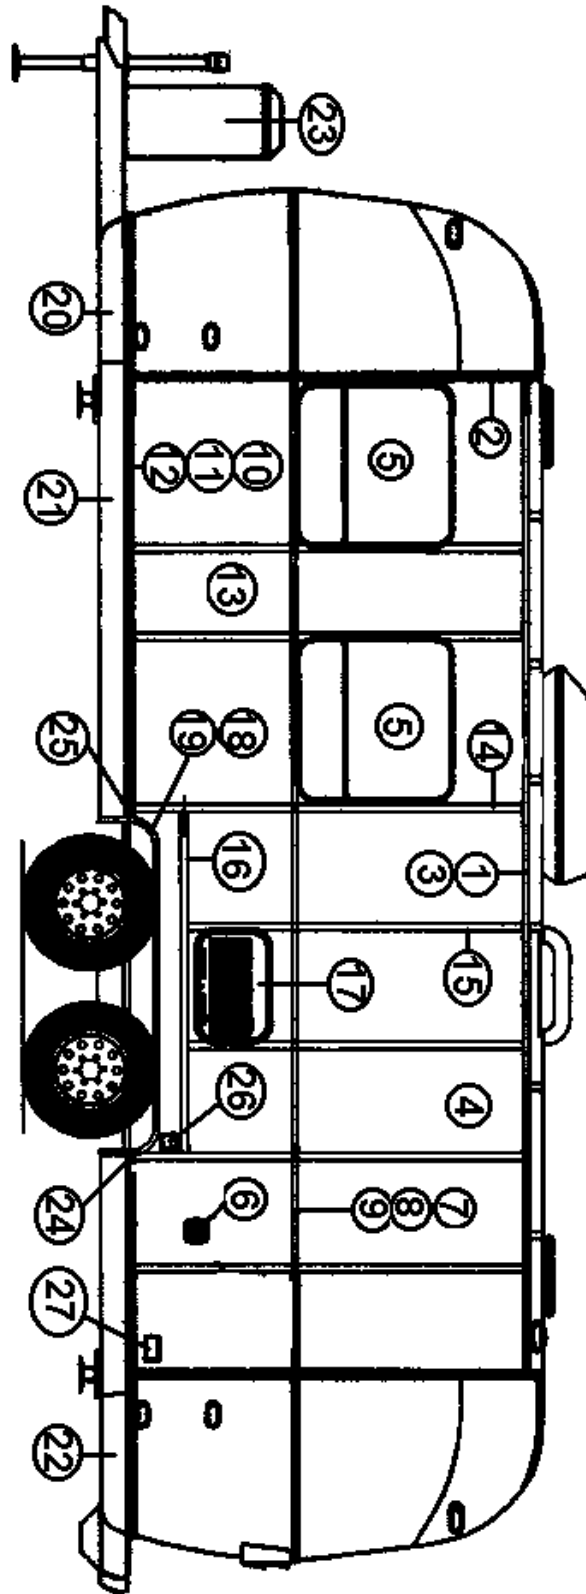

2003 SAFARI- BAMBI

25' SS RS

See next page for P/N