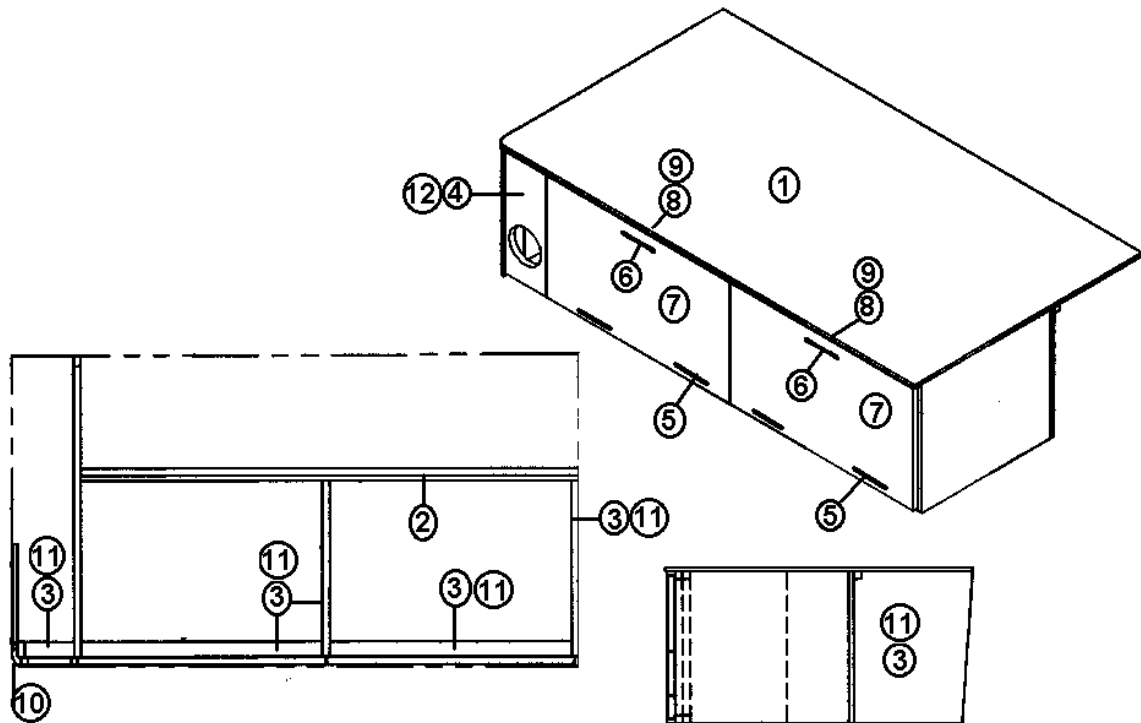

2003 SAFARI- BAMBI

FURNITURE

Bedroom, 25' B, 28 S/O

965687 CS Bed Assembly

1. 800507-03	Luan, 3/8" x 4" x 8'
2. 801392	Paneling, White/White 12 MM
3. 801368	Laminate, White/White
4. 801376-01	Laminate, Tropical Oak/White Liner
5. 385935-01	Hinge, pivot
6. 381774	Door handle
7. 801341-48	Door, 25.00" x 14.25"
8. 381228-01	Door/drawer grabber catch, 3 lb.
9. 203419	Storage box, 23"L x 16.75"W x 11.88"H
10. 801393-01Z	Corner trim, 1" radius
11. 365268-01	Edge tape, Tropical Oak, 1.13 wide
12. 801381-01	Paneling, Tropical Oak/Tropical Oak, 12MM