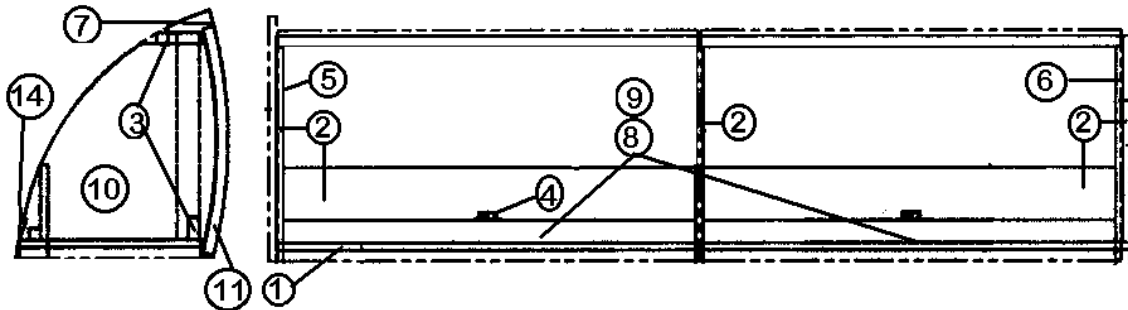

2003 SAFARI- BAMBI

FURNITURE

Galley

965588 Dinette Roof Locker Assembly, 25' SS

1. 801383-01	Paneling, Tropical Oak/White
2. 801392	Paneling, White/White 12 MM
3. 801368	Paneling, White liner/White Liner, 18 MM
4. 381228-01	Door/drawer grabber catch
5. 381608-04	Lid, stay-right Hafele
6. 381608-05	Lid, stay-left Hafele
7. 381607	Hinge assembly, Grass European
8. 511227-01	Raceway, electrical, brown
9. 511227-02	End cap fitting, raceway, brown
10. 965587	End cap assembly
11. 965551-01	Door, radius, 15.25" x 35.50"
12. 365268-03	Edge tape, Tropical Oak, .625
13. 365238-04	Edge tape, White, 5/8" wide
14. 115085	Aluminum angle, roof lockers