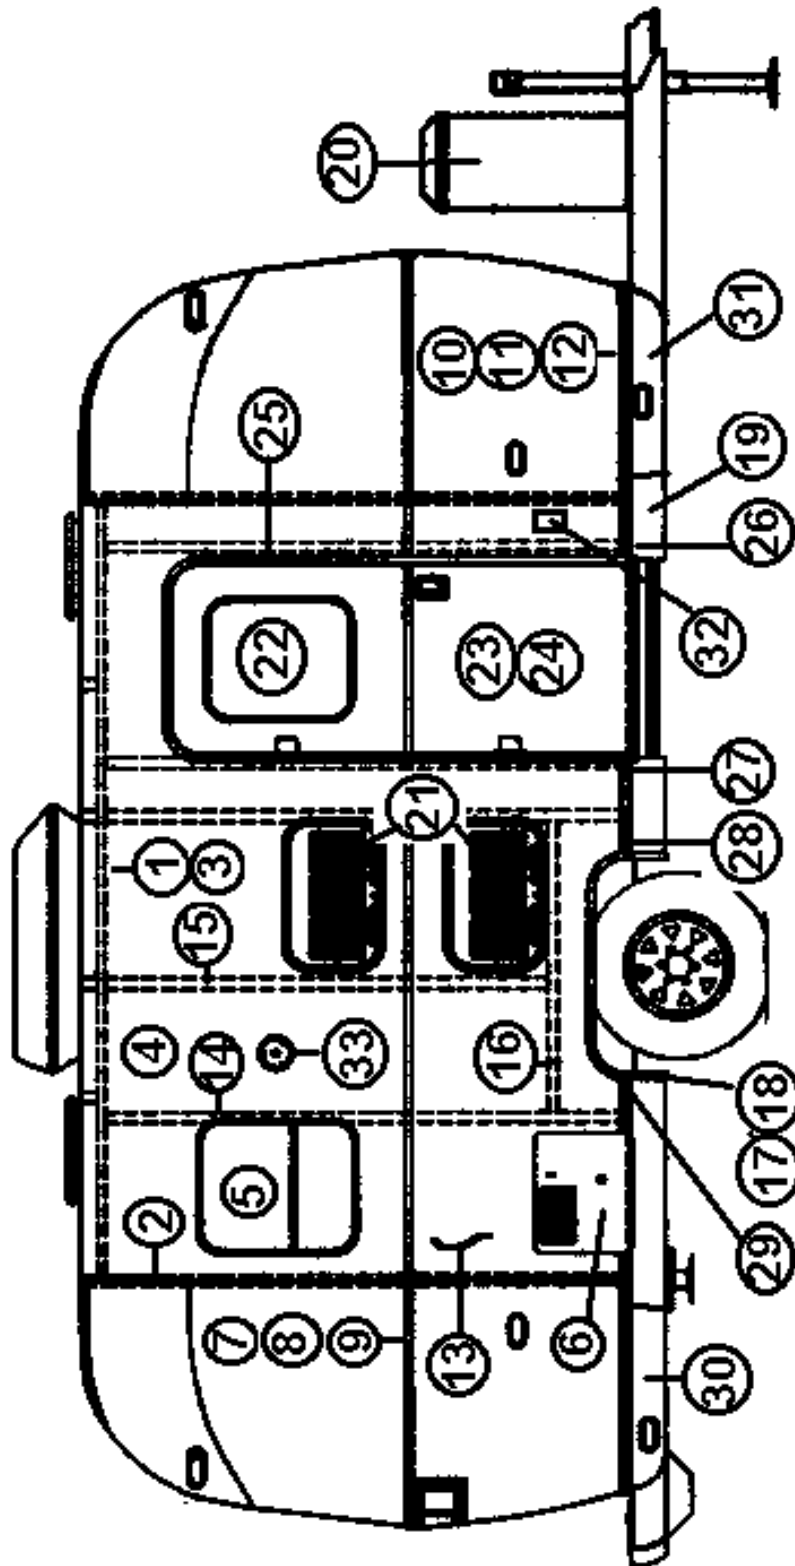

2003 SAFARI- BAMBI

BODY, CS, 19FT.