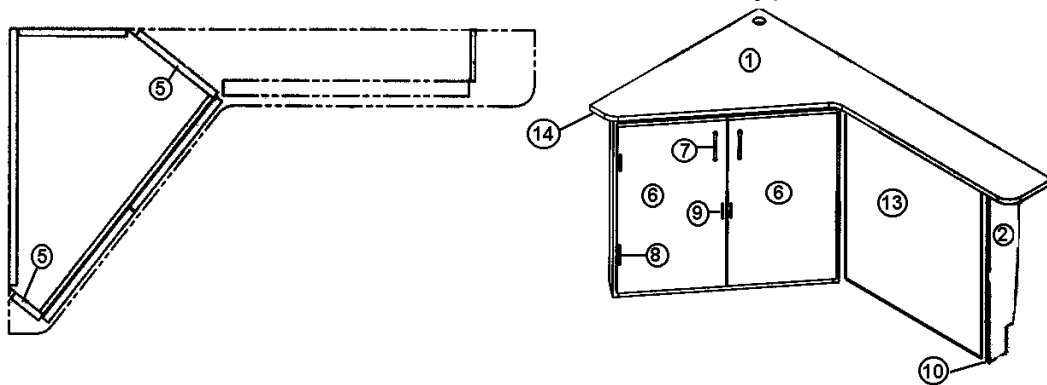

2003 SAFARI- BAMBI

FURNITURE

Front Lounge

965666 Credenza Cabinet Assembly, 25' A & B

1. 965665	Credenza top assembly
2. 801381-01	Paneling, Tropical Oak/Tropical Oak, 12MM
3. 801383-01	Paneling, Tropical Oak/White liner, 12mm
4. 801392	Paneling, White/White 12 MM
5. 801376-01	Paneling, Tropical Oak/White, 4' x 8'
6. 801341-43	Door, 13.81" x 25.38"
7. 381774	Door handle
8. 381607	Hinge assembly, Grass European
381607-01	HINGE-GRASS EURO PLASTIC
381607-02	BASE PLATE-GRASS HINGE
381607-03	BASE PLATE-GRASS PLASTIC
381607-04	HINGE SCREW-GRASS #6X 5/8"
9. 381228-01	Door/drawer grabber catch, 3 lb.
10. 365268-01	Edge tape, Tropical Oak, 1.13 wide
11. 365268-03	Edge tape, Tropical Oak, .625"
12. 365238-04	Edge tape, White, 5/8" wide
13. 960420-08	Table, lift up, Tropical Oak, 24"
14. 365271	Edge tape, PVC, 5/8" white