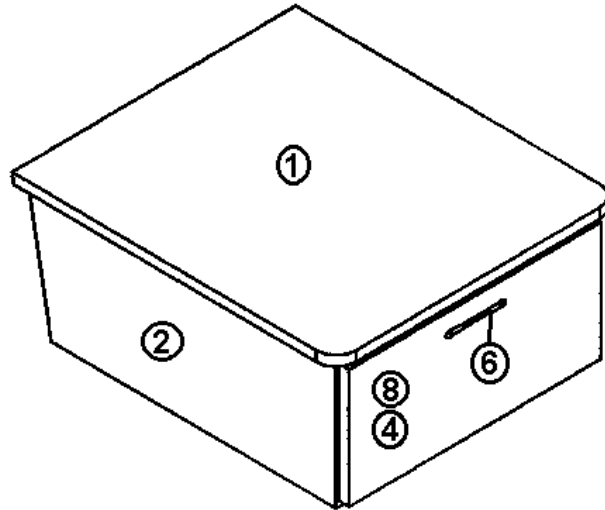

2003 SAFARI- BAMBI

FURNITURE

Bedroom, 25' B, 28' S/O
965685 Nightstand Assembly

1. 965684	Nightstand top assembly, white
1A. 965684-01	Nightstand top assembly, Graphite
2. 801383-01	Paneling, Tropical Oak/White liner
3. 801378	Laminate, Tropical Oak/White liner
4. 801341-47	Door, 8.88" x 19.13"
5. 965554-03	Drawer box assembly
6. 381774	Door handle
7. 381228-01	Door/drawer grabber catch, 3 lb.
8. 365268-03	Edge tape, Tropical Oak, .625"

801382	Paneling, White Suede/White
365271	Edge Tape-1.125" PVC Silicon
801376-01	Paneling, Tropical Oak, /White Liner
365268-01	Edge tape-.024" X 1.13" Tropical Oak
801368	Paneling, White liner/White Liner
365267	Edge tape, 1.13" .024, ply