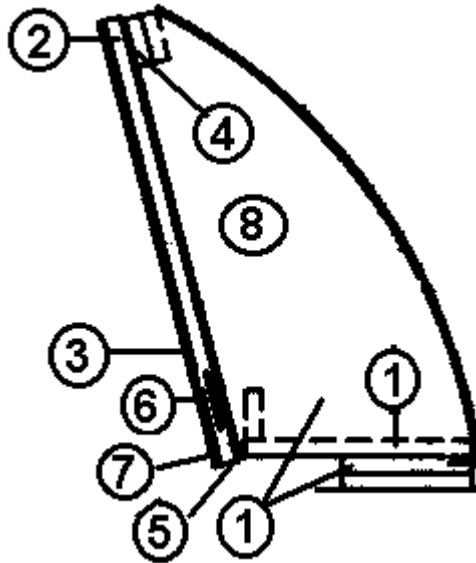

2003 SAFARI- BAMBI

FURNITURE

Bath

965676 Medicine Cabinet Assembly, 25' A & B

1. 801389	Paneling, 1/2" G2S, Artic/Artic, 4" x 8'
2. 801388	Paneling, 1/2" G1S, Artic/Raw, 4' x 8'
3. 372203-04	Mirror, 36" x 14"
4. 385935-01	Hinge, pivot
5. 365238-04	Edge Tape, 5/8", colonial white
6. 381228	Grabber door catch
7. 381599-01	Handle, chrome
8. 801355-01	Laminate, Frost White, 4' x 8', vertical