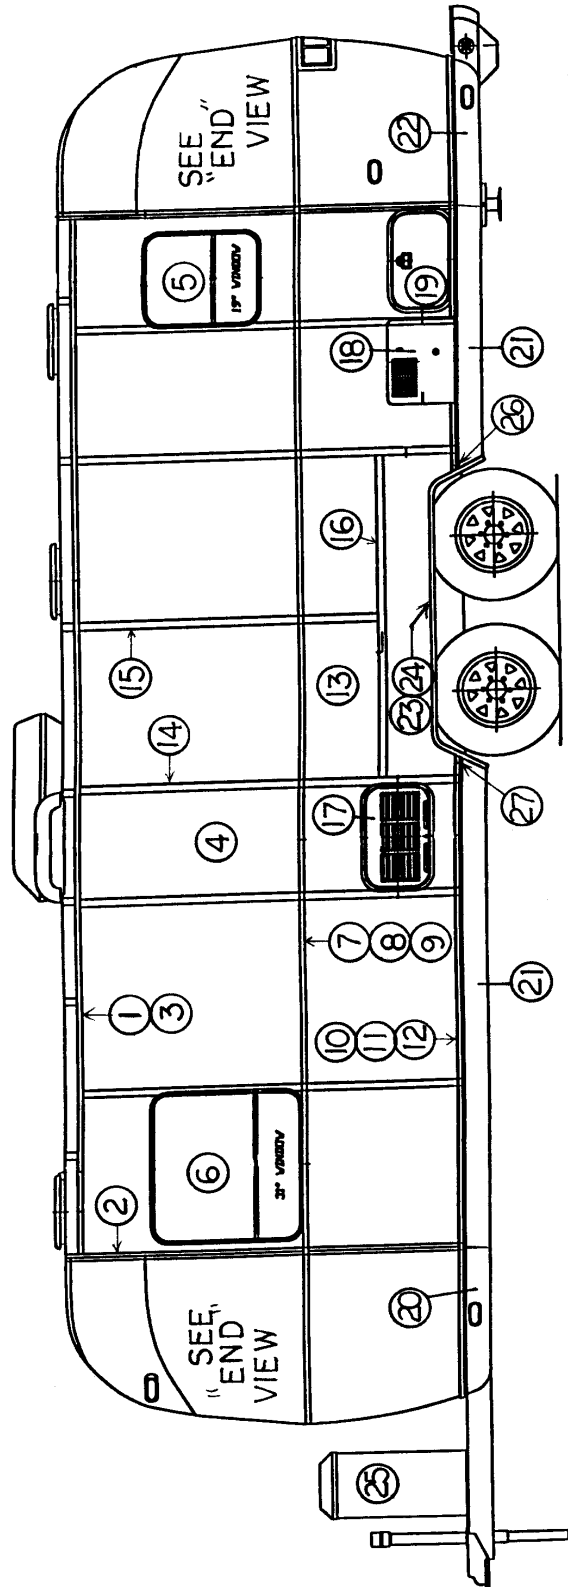

2003 SAFARI- BAMBI

BODY-25FT SAFARI, RS

See next page for P/N 25' RS