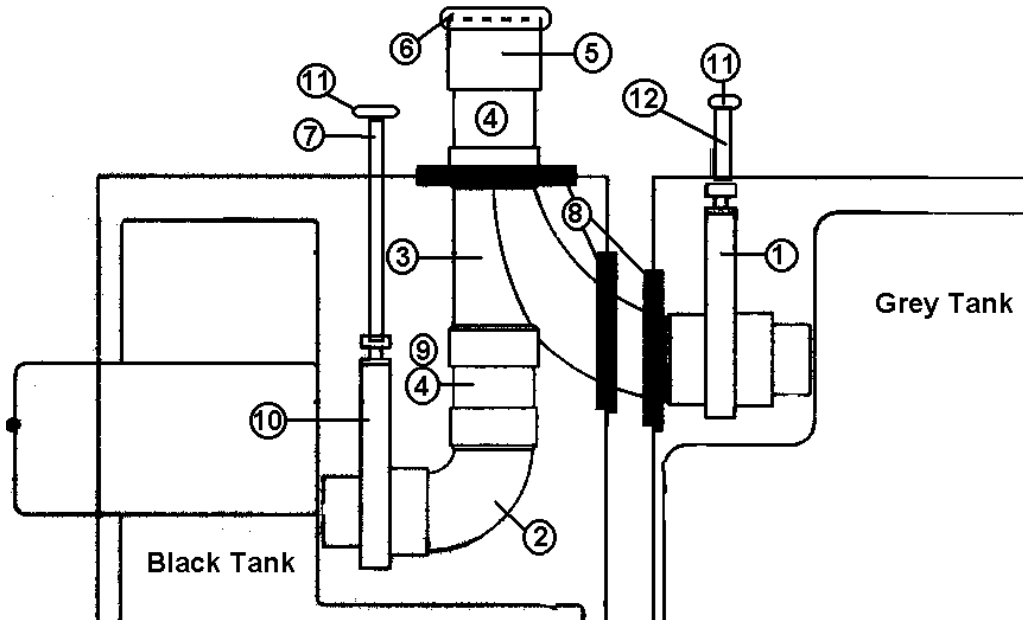

2003 SAFARI- BAMBI

PLUMBING DRAIN SYSTEM

25' A & B

1. 601607-02	Valve assembly, 3" hub x 3" spigot
2. 601531	Fitting, 90 degree, 3" H x ST
3. 601187	3" Wye, comb and 1/8 bend
4. 601160-04	Pipe, ABS, 3"
5. 601607-06	TERMINATION ADAPTOR, 3" HUB X 3" BAY
6. 601607-07	TERMINATION CAP, 3" BAY
7. 601607-03	EXTENSION ROD - 12" THREADED
8. 380481	BOOT RUBBER 3" DRAIN LINE
9. 600289	CALDER COUPLING 3IN (RUBBER)
10. 601607-11	VALVE ASSY. 3" SPIGOT X 3"SPIGOT
11. 601607-10	DUMP VALVE ROD EXTENSION 19"