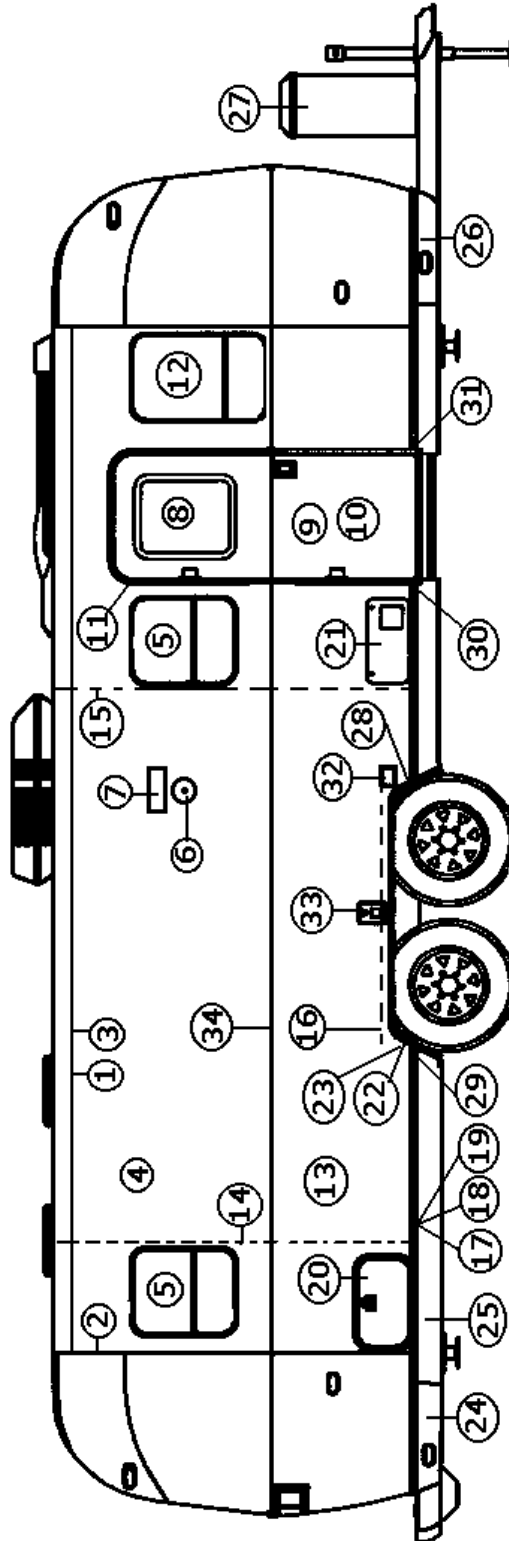

2003 SAFARI- BAMBI

BODY
CS 28 FT Slide out

See P/N on next page