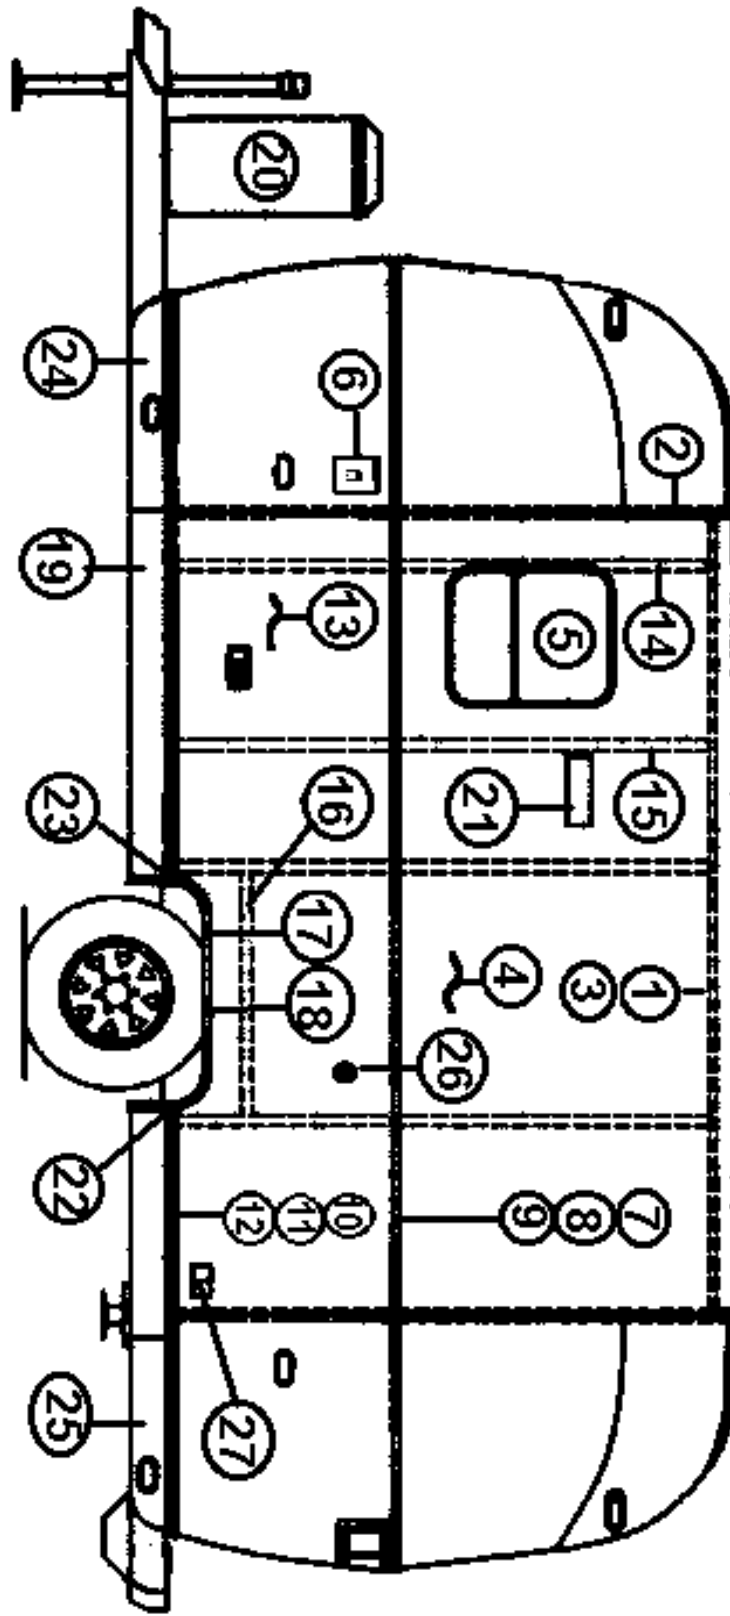

2003 SAFARI- BAMBI

BODY, RS, 19FT. SAFARI