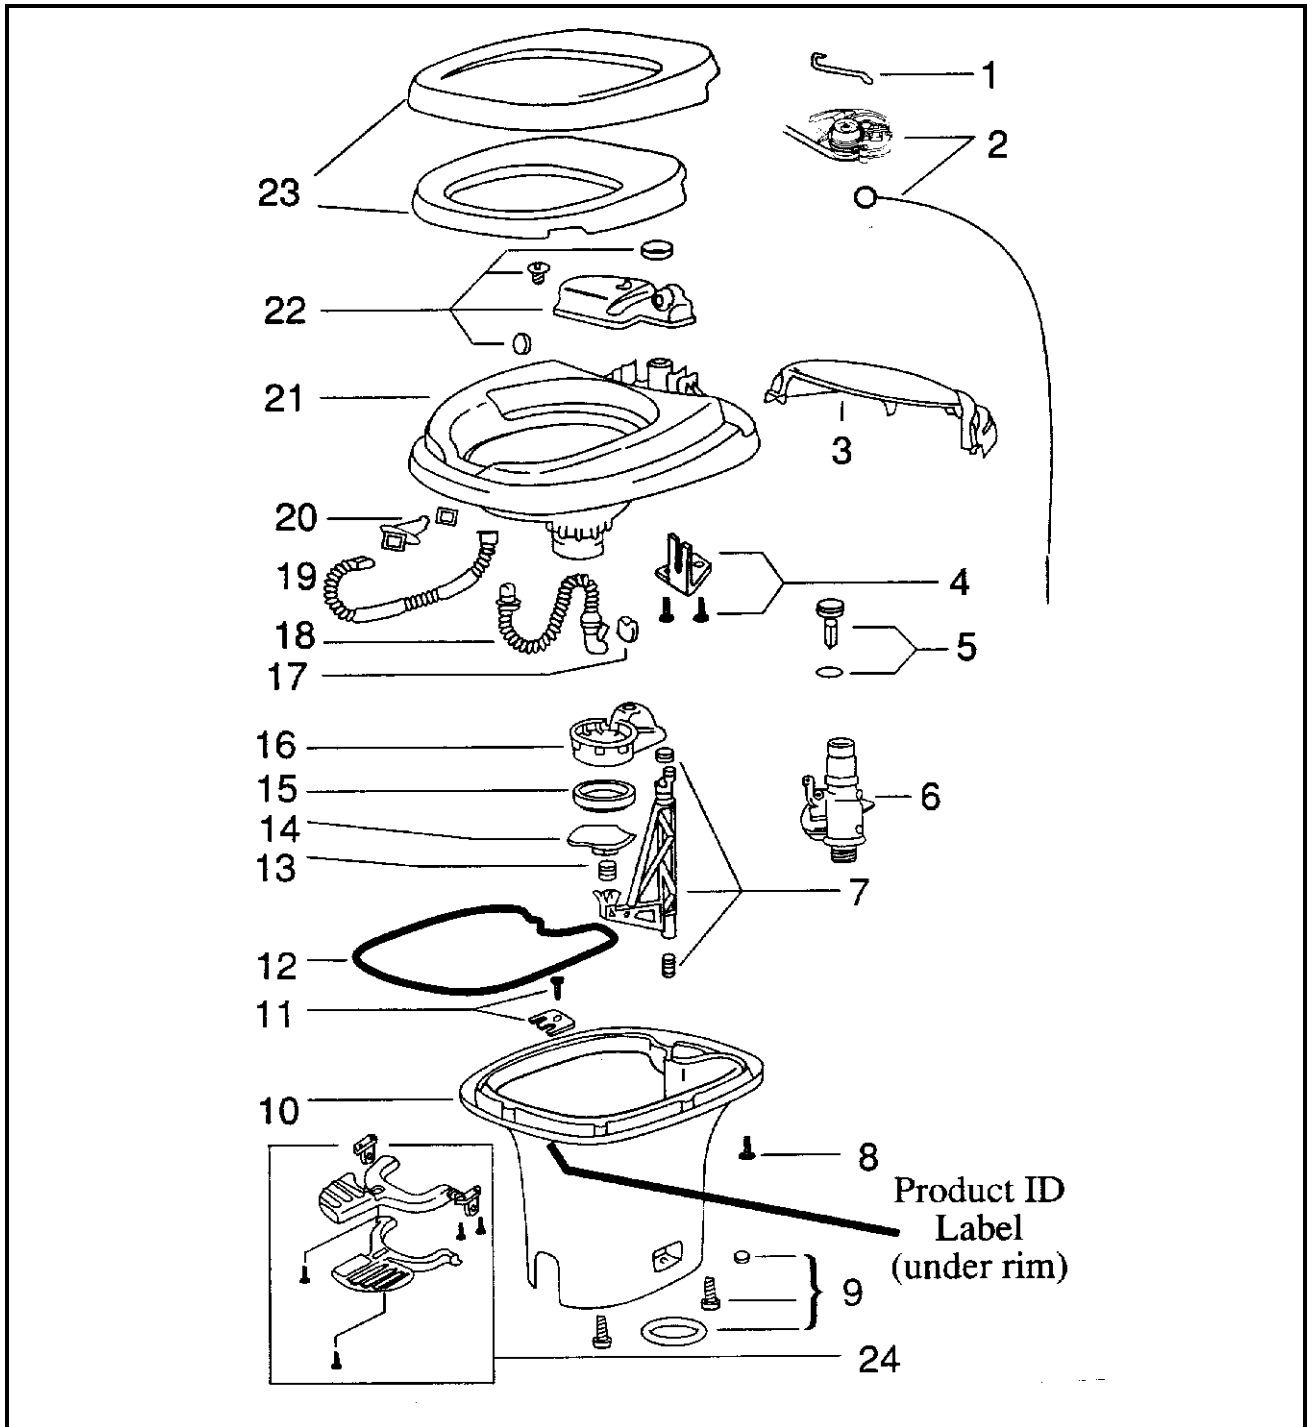

2003 SAFARI- BAMBI

PLUMBING THETFORD, AQUA MAGIC IV, FOOT FLUSH, WHITE