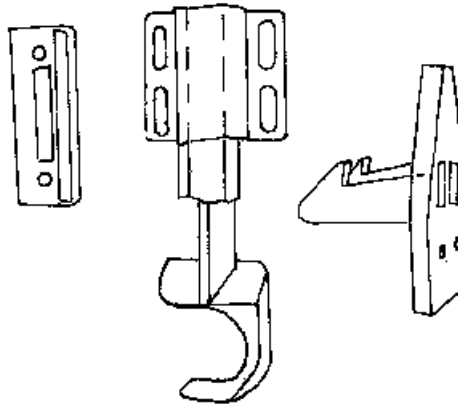

2003 SAFARI- BAMBI

HARDWARE EXTERIOR LATCHES/LOCKS

380770-101 Twist lock, chrome
380770-102 Twist lock, black