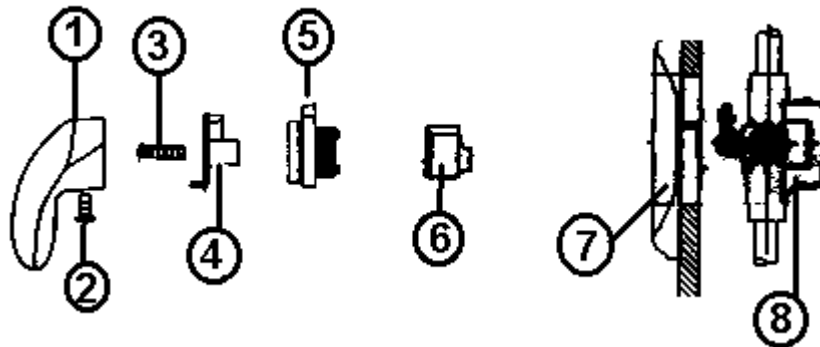

2003 SAFARI- BAMBI

PLUMBING FRESH WATER-FAUCETS

601829 Chrome shower faucet trim kit, Moen Valetta MDL TL2391
Contact Moen at 1-800-BUY-MOEN for warranty and local parts distributor.

Includes:

1. Lever handle
2. Set screw
3. Handle screw
4. Handle adaptor
5. Brake
6. Key stop
7. Escutcheon

Item 8, 601831, sold separately, 4-port posi-temp valve

Not shown:

600594 Strainer w/white rubber stopper

601358 Shower kit, includes:

Shower hose, shower head,
Vacuum breaker, wall mounts