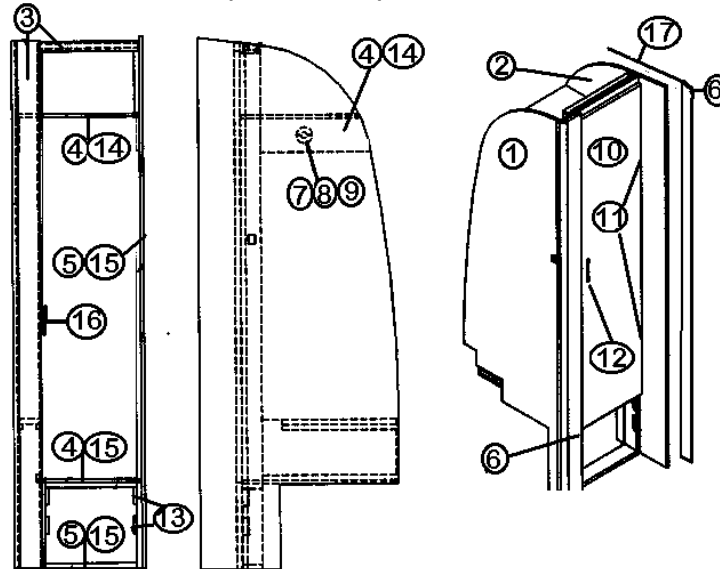

2003 SAFARI- BAMBI

FURNITURE

Bedroom

965571 RS Wardrobe Assembly

19', 25' SS, 25' A & B

1. 801380-04	Panel, RS Wardrobe, aft
2. 801380-05	Panel, aft Refer
3. 801383-01	Paneling, Tropical Oak/White
4. 801392	Paneling, White/White 12 MM
5. 801368	Paneling, White liner/White Liner
6. 801393-01Z	Corner trim, 90°, 1" Radius
7. 380046	Flange Chrome
8. 380045	Tubing, 3/4" Metallic
9. 200975-04	Conduit, black, flexible, plastic
10. 801341-19	Door, 14.25" x 63.38"
11. 381607	Hinge assembly, Grass European
12. 381774	Door handle
13. 100067	Aluminum angle, 1/16" x 1/2" x 1/2"
14. 365238-04	Edge tape, White, 5/8" wide
15. 365268-01	Edge tape, Tropical Oak, 1.13 wide
16. 381228-01	Door/drawer grabber catch

19' Bambi

Delete Item 2, Add:

801380-11	Panel, forward RS wardrobe
195503-07	1" wire way, white