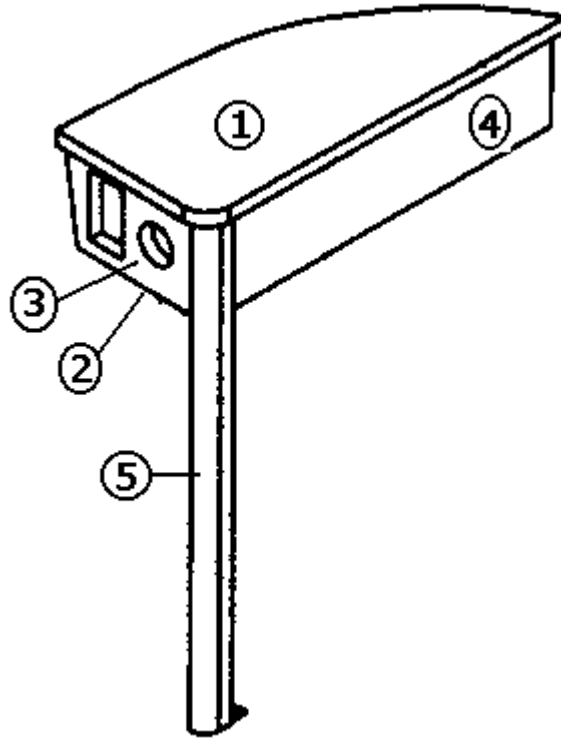

2003 SAFARI- BAMBI

FURNITURE

Bedroom

965711 Nightstand Assembly 28' S/O

1. 801382

1a.801377

2. 365271

2a.365273

3. 801376-01

4. 801383-01

5. 801393-01

6. 965268-01

Paneling, white suede/gator

Paneling, Graphite/Rexel, Amarillo

Edge tape, PVC, silicon

Edge tape, PVC, Graphite, Amarillo

Paneling, Trop. Oak/White liner, 18 mm

Paneling, Trop. Oak/White liner, 12 mm

Corner trim, 90 degree 1" radius

Edge tape, .024" x 1.13", Trop. Oak