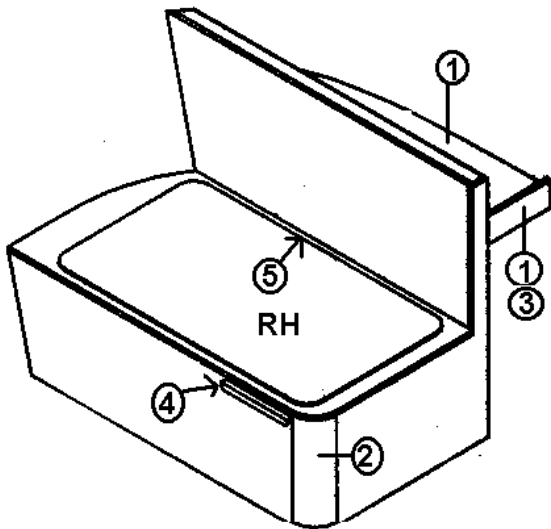

2003 SAFARI- BAMBI

FURNITURE

Galley

965654 Dinette seat Assembly, LH, 19 Ft.

965655 Dinette seat Assembly, RH, 19 Ft.

1. 801381	Paneling, Tropical Oak/Tropical Oak, 12MM
2. 801345	radius plywood
3. 365268-03	Edge tape, Tropical Oak, .625"
4. 800470-00z	Hardwood, bed stop
5. 380458	Hinge, brown piano
6. 700414	foam, 3/8" x 72" x 52""", covers dinette

702464-22	FOAM DINETTE SEAT LEFT/RIGHT, bottom
703296-01	FOAM DINETTE SEAT LH
703296-02	FOAM DINETTE SEAT RH