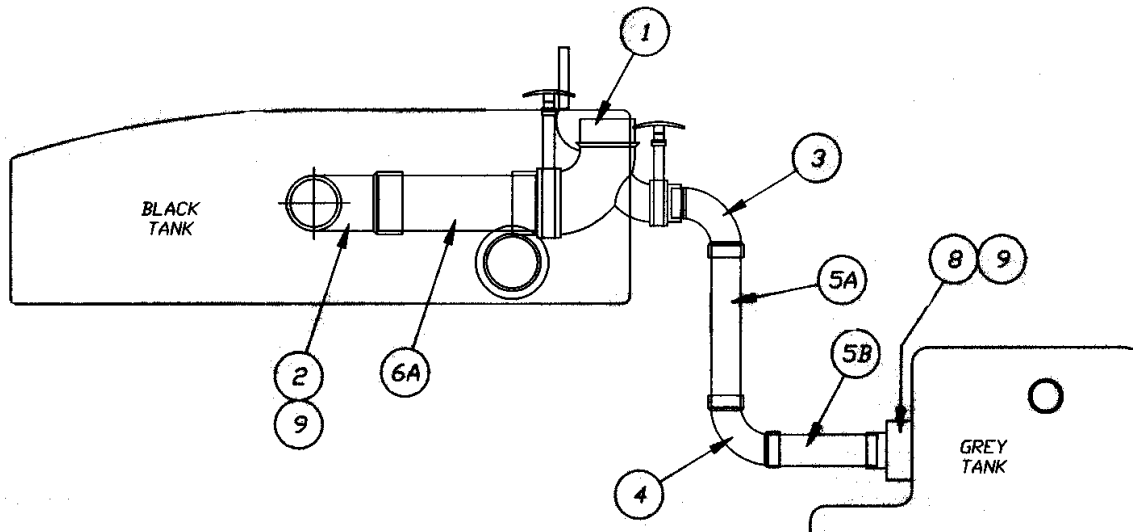

2003 SAFARI- BAMBI

PLUMBING DRAIN SYSTEM

25' C

1. 601482	Dump Valve Rotating assembly
2. 600820	Ell long sweep ABS 3"
3. 600431	Elbow, 90, 1½"
4. 600035	Ell ABS street, 1½"
5A. 601160-02	Pipe, ABS DVW, 1½"-10.00" Long
5B. 601160-02	Pipe, 1½"-ABS DVW, 7.00" Long
6A. 601160-04	Pipe, 3"-ABS DVW, 4" Long
7. 114916	Bracket, dump valve
8. 195329-229	Reducer adaptor, 3" to 1.5"
9. 340092	Clamp, worm type T40C-75-388-SB
10. 601623-08	Holding tank, gray, 19 Ft.
11. 601798	Black tank, 19' Bambi

Not shown:

453963	Strap, black tank FWD.
453964	Strap, black tank AFT.
01664	Bayonet Cap
01639	3" Termination Ring