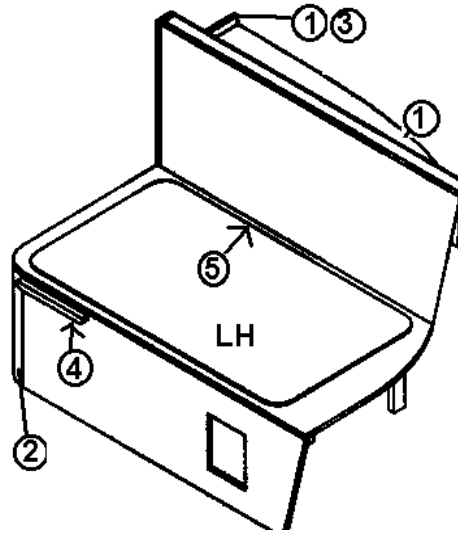

2003 SAFARI- BAMBI

FURNITURE

Galley

965654 Dinette seat Assembly, LH, 19 Ft.

965655 Dinette seat Assembly, RH, 19 Ft.

1. 801381	Paneling, Tropical Oak/Tropical Oak, 12MM
2. 801345	radius plywood
3. 365268-03	Edge tape, Tropical Oak, .625"
4. 800470-00z	Hardwood, bed stop
5. 380458	Hinge, brown piano
6. 700414	foam, 3/8" x 72" x 52""", covers dinette

702464-22	FOAM DINETTE SEAT LEFT/RIGHT, bottom
703296-01	FOAM DINETTE SEAT LH
703296-02	FOAM DINETTE SEAT RH