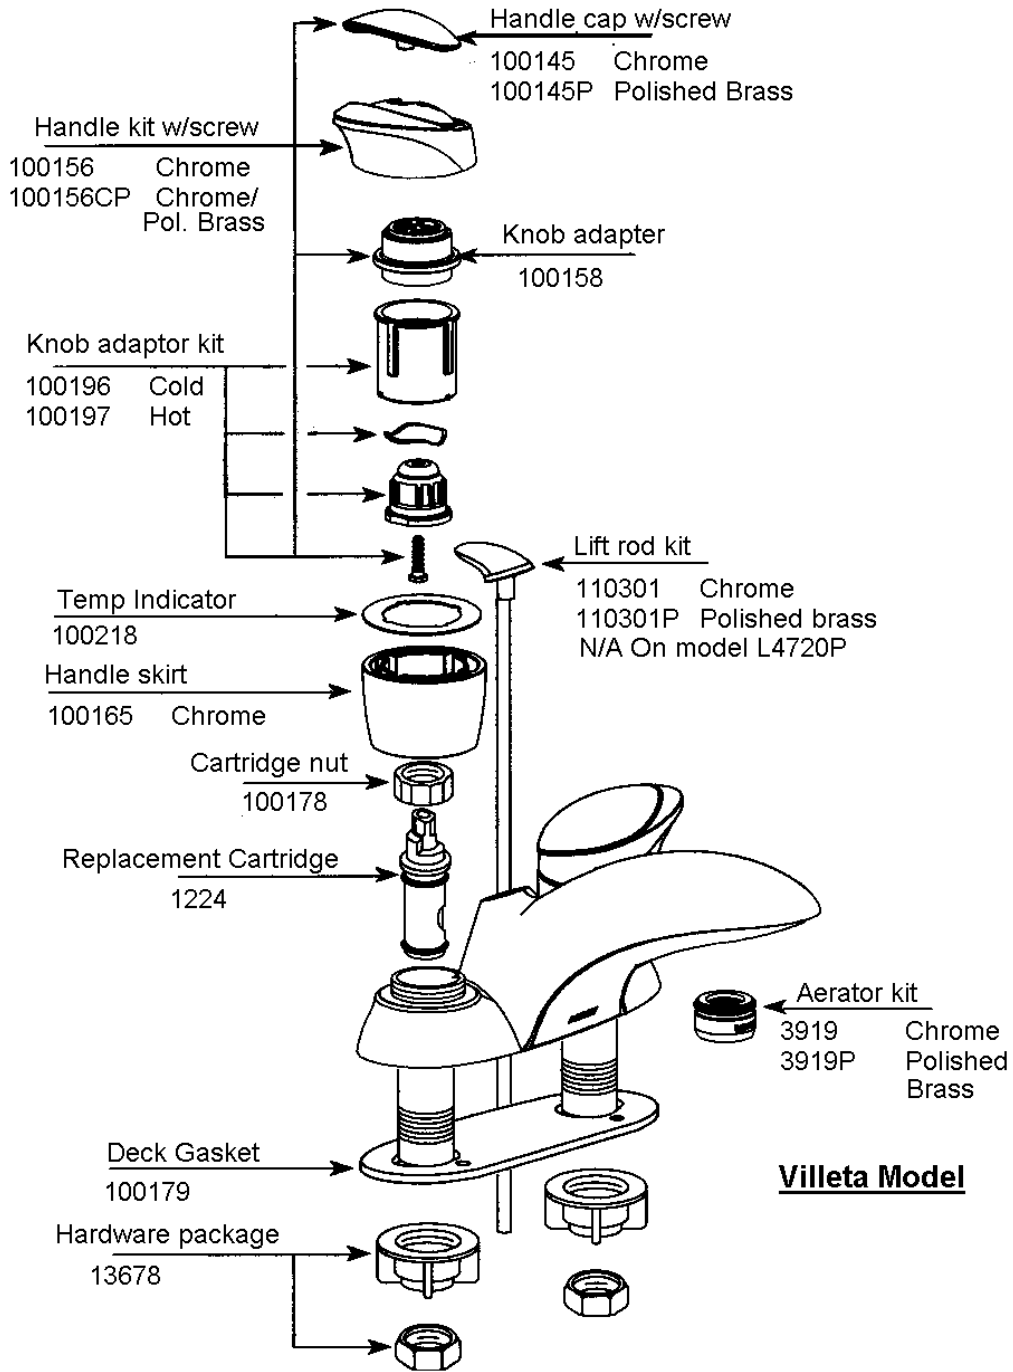

2003 SAFARI- BAMBI

PLUMBING

FRESH WATER-FAUCETS

601825 Lavatory, Moen L4720P, chrome,
601823 Lavatory, Moen 4720P, brass/chrome, (Safari Upgrade)
Contact 1-800-Buy Moen for parts and warranty