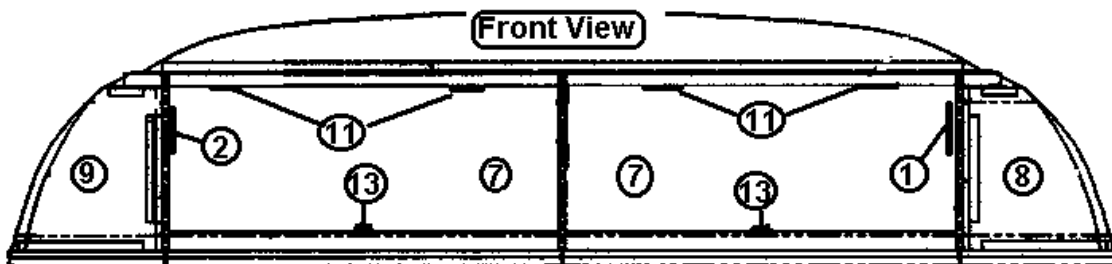

2003 SAFARI- BAMBI

FURNITURE

Front Lounge

965590-01 Front End Liner Assembly, 25' SS, A & B, 28 S/O

965590-02 Rear End Liner Assembly, 25' A & B, 28 S/O

1. 381608-04	LID STAY-RIGHT HAFELE
2. 381608-05	LID STAY-LEFT HAFELE
3. 511249	LIGHT, INCANDESCENT DOUBLE
4. 511498	RADIO, AM/FM/CASSETTE
5. 511048	SPEAKER COUSTIC
6. 511048-01	GRILLE-SPEAKER COUSTIC WHITE
7. 965551-02	DOOR-RADIUS FOAM 15.25"X 31.63"
8. 965551-05	DOOR-RADIUS FOAM 15.25"X 12.5" RH
9. 965551-06	DOOR-RADIUS FOAM 15.25"X 12.5" LH
10. 702482-03	HEADLINER, TEXTURED
11. 381607	HINGE ASSY-GRASS EURO
381607-01	HINGE-GRASS EURO PLASTIC
381607-02	BASE PLATE-GRASS HINGE
381607-03	BASE PLATE-GRASS
381607-04	HINGE SCREW-GRASS #6 X 5/8"
12. 511191	10 UNIT CD CHANGER, (OPTIONAL)