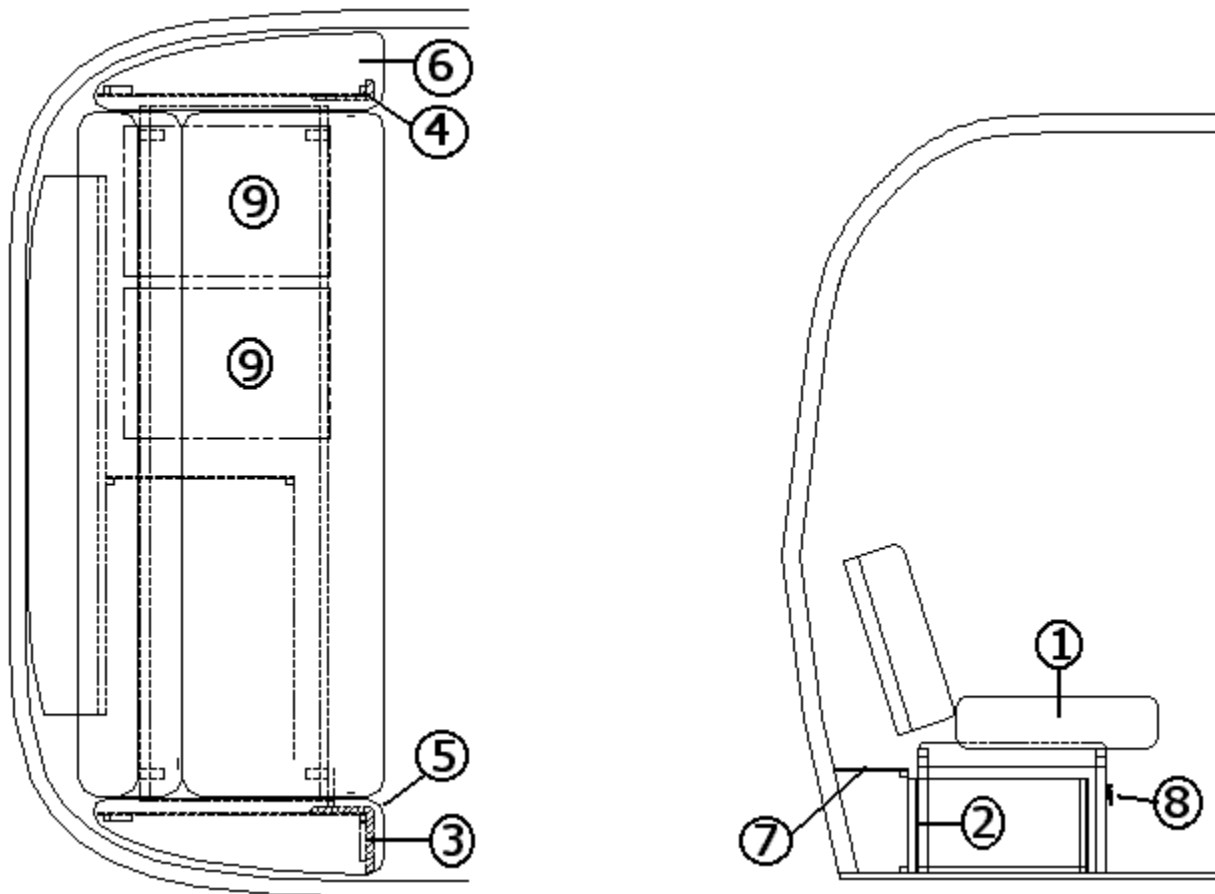

2003 SAFARI- BAMBI

FURNITURE Front Lounge 19'

1. 702798-*	Sofa
1A. 702798-02	Sofa, Ultra Leather, option
2. 965592	CLOSEOUT LOUNGE
3. 965808-01	SUPPORT ASSY.-ARMREST RS
4. 965808-02	SUPPORT ASSY. ARMREST CS
5. 963809-01	SUB-ASSY. FACE ARMREST SUPPORT RS
6. 963809-02	SUB ASSY. FACE ARMREST SUPPORT CS
7. 965805	Rear close-out assembly
8. 381175	PULL HANDLE. Oak
9. 201016	DRAWER 16" X 22"