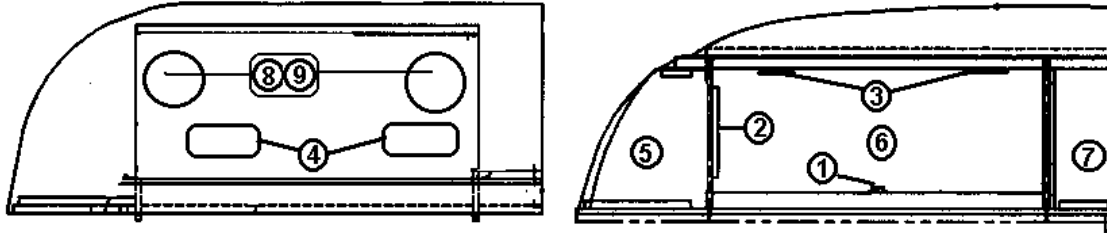

2003 SAFARI- BAMBI

FURNITURE

Bedroom

965589 Rear End Liner Assembly, 25' SS

1. 381228	CATCH GRABBER DOOR
2. 381608-05	LID STAY-LEFT HAFELE
3. 381607	HINGE ASSY-GRASS EURO-SAFARI
381610-03	COVER CAP-PLASTIC EUROPEAN PINE
381609-02	SCREW HAFELE EUROPEAN #9 1"
4. 511249	LIGHT, INCANDESCENT DOUBLE
5. 965551-06	DOOR-RADIUS FOAM 15.25"X 12.5 LH
6. 965551-02	DOOR-RADIUS FOAM 15.25"X 31.63"
7. 965551-10	DOOR-RADIUS FOAM 15.25"X 6.19"
8. 511048	SPEAKER COUSTIC
9. 511048-01	GRILLE-SPEAKER COUSTIC WHITE