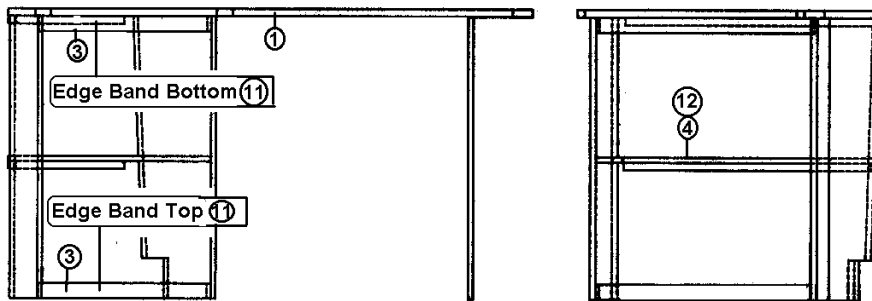

2003 SAFARI- BAMBI

FURNITURE

Front Lounge

965666 Credenza Cabinet Assembly, 25' A & B

1. 965665	Credenza top assembly
2. 801381-01	Paneling, Tropical Oak/Tropical Oak, 12MM
3. 801383-01	Paneling, Tropical Oak/White liner, 12mm
4. 801392	Paneling, White/White 12 MM
5. 801376-01	Paneling, Tropical Oak/White, 4' x 8'
6. 801341-43	Door, 13.81" x 25.38"
7. 381774	Door handle
8. 381607	Hinge assembly, Grass European
381607-01	HINGE-GRASS EURO PLASTIC
381607-02	BASE PLATE-GRASS HINGE
381607-03	BASE PLATE-GRASS PLASTIC
381607-04	HINGE SCREW-GRASS #6X 5/8"
9. 381228-01	Door/drawer grabber catch, 3 lb.
10. 365268-01	Edge tape, Tropical Oak, 1.13 wide
11. 365268-03	Edge tape, Tropical Oak, .625"
12. 365238-04	Edge tape, White, 5/8" wide
13. 960420-08	Table, lift up, Tropical Oak, 24"
14. 365271	Edge tape, PVC, 5/8" white