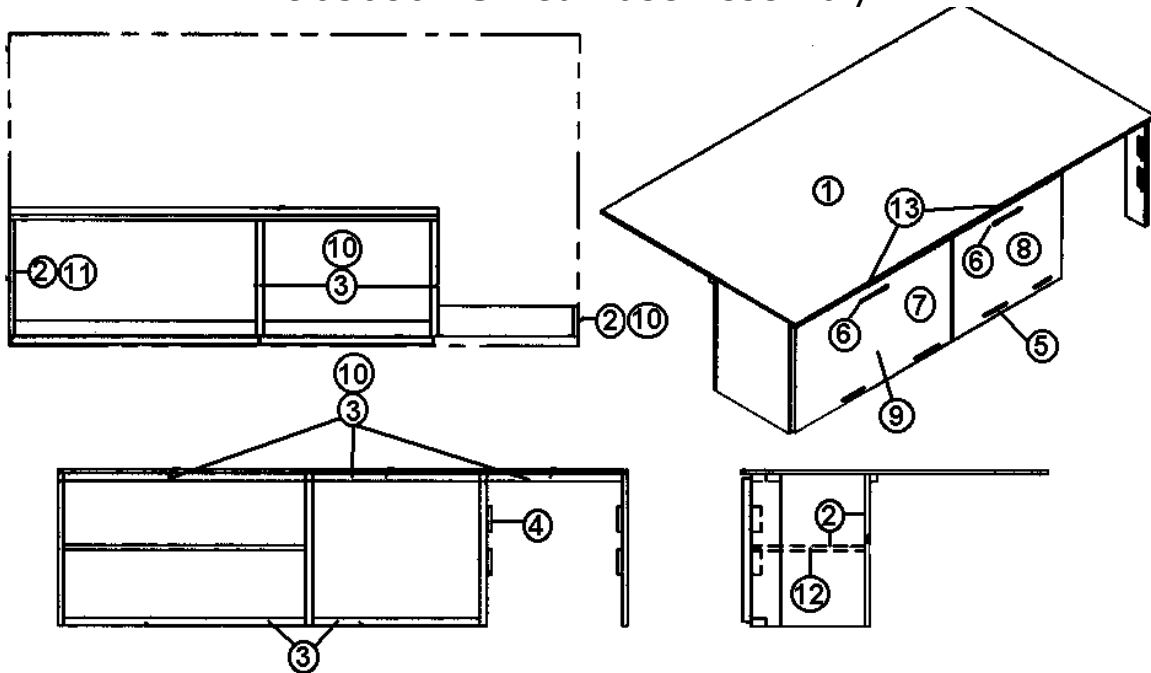

2003 SAFARI- BAMBI

FURNITURE

Bedroom, 25' B, 28' S/O
965686 RS Bed Base Assembly

1. 800507-03	Luan, 3/8" x 4" x 8'
2. 801392	Paneling, White/White 12 MM
3. 801368	Laminate, White/White
4. 100067	Aluminum angle, 1/16" x 1/2" x 1/2"
5. 385935-01	Hinge, pivot
6. 381774	Door handle
7. 801341-48	Door, 25.00" x 14.25"
8. 801341-49	Door, 17.38" x 14.25"
9. 201051	Drawer, 10" x 22"
10. 365268-01	Edge tape, Tropical Oak, 1.13 wide
11. 365268-03	Edge tape, Tropical Oak, .625"
12. 365238-04	Edge tape, White, 5/8" wide
13. 381228-01	Door/drawer grabber catch, 3 lb.