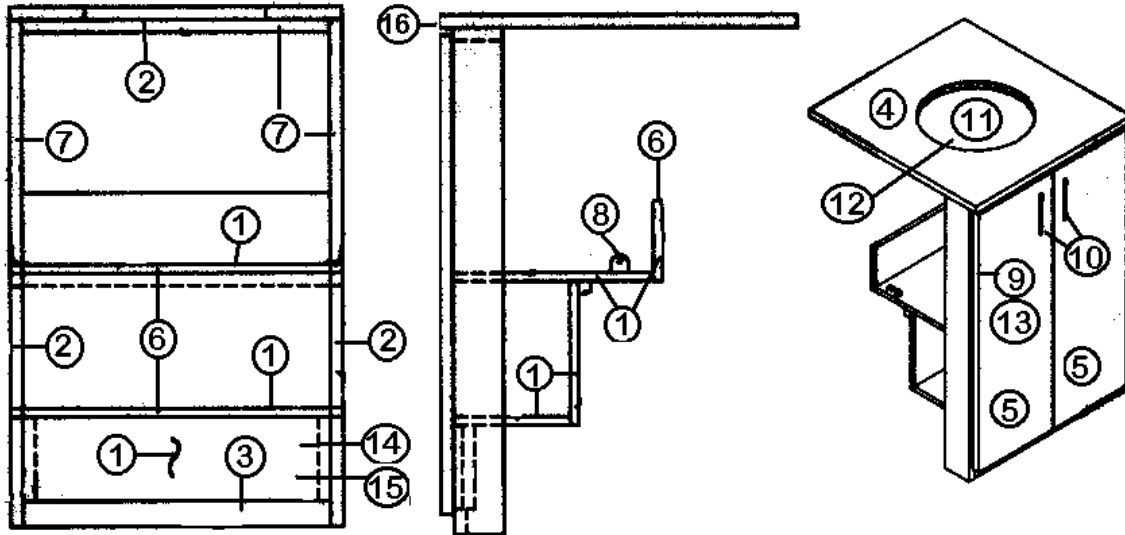

2003 SAFARI- BAMBI

FURNITURE

Bath

965568 Lavatory Cabinet Assembly 19', 25' SS

1. 801392	Paneling, White/White 12 MM
2. 801378	Paneling, White/Raw, 18 MM, 4' x 8'
3. 801376-01	Paneling, Tropical Oak/White, 4' x 8'
4. 801385	Lavy top
4a. 801385-01	Lavy top, Amarillo color scheme
5. 801341-18	Door, 9.50" x 28.38"
6. 365238-04	Edge tape, PVC, 5/8" Colonial White
7. 365271	Edge tape, PVC Silicon, 1.125"
8. 381607	Hinge assembly, Grass European
10. 381774	Handle, drawer/door
11. 203410	Lavatory sink, oval, SS
12. 601813	Tail piece, lift/turn drain
13. 381609-02	Screw, Hafele European, #9-1"
14. 381610-01	Cover cap, plastic, European White
15. 381228-01	Door/drawer grabber catch
16. 395271	Edge tape, 1.125", PVC

Not Shown:

365266-01   EDGEBANDING-1.25" X .055", N. OAK