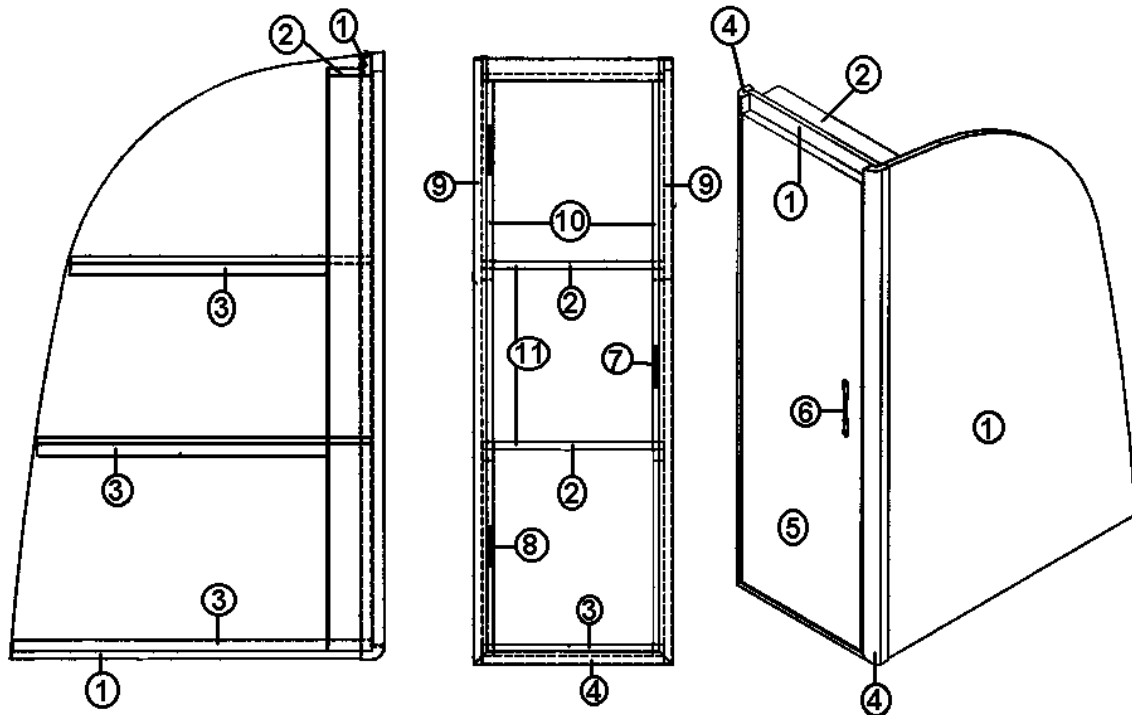

2003 SAFARI- BAMBI

FURNITURE

Bedroom, 25' A & B, 28 S/O

965682 CS Hanging Linen Cabinet Assembly

1. 801383-01	Paneling, Tropical Oak/White Liner
2. 801392	Paneling, White/White 12 MM
3. 801368	Laminate, White/White
4. 801393-01Z	Corner trim, 1" radius
5. 801341-45	Door, 11.38" x 38.13"
6. 381774	Door handle
7. 381228-01	Door/drawer grabber catch, 3 lb.
8. 381607	Hinge assembly, Grass European
381607-01	HINGE-GRASS EURO W/80307 PLASTIC
381607-02	BASE PLATE-GRASS HINGE
381607-03	BASE PLATE-GRASS PLASTIC
381607-04	HINGE SCREW-GRASS #6X 5/8"
9. 365268-01	Edge tape, Tropical Oak, 1.13 wide
10. 365240-01	Edge tape, white, 1 5/16"
11. 365238-04	Edge tape, White, 5/8" wide