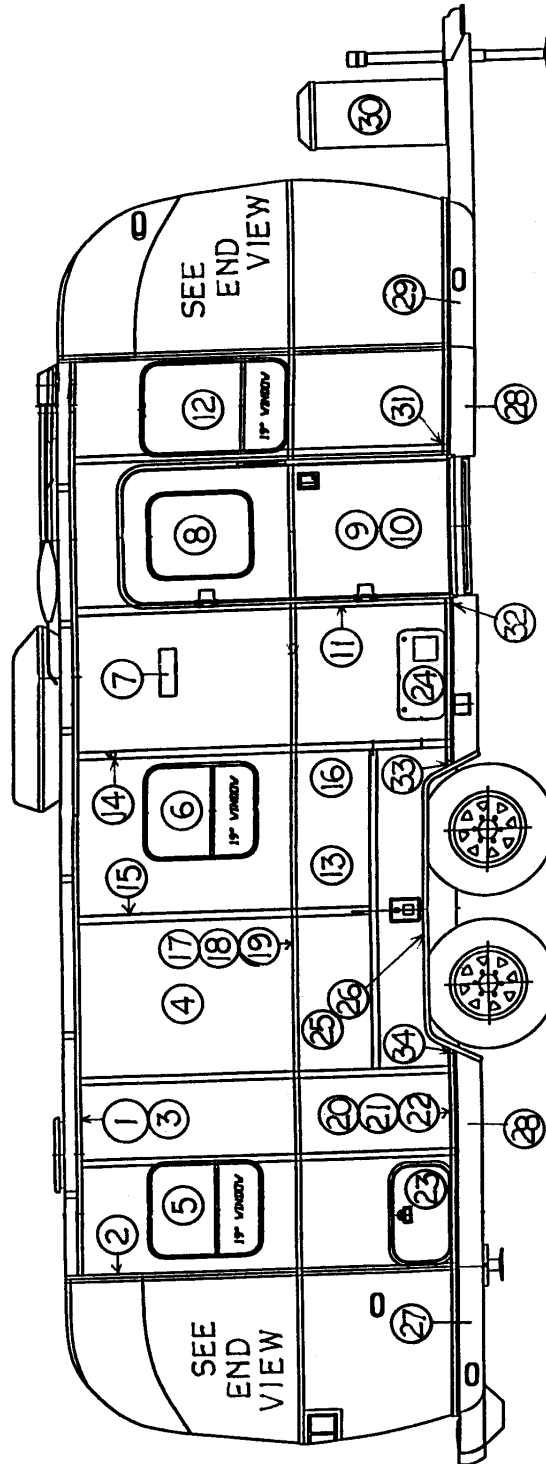

2003 SAFARI- BAMBI

25' CS

See next page for P/N