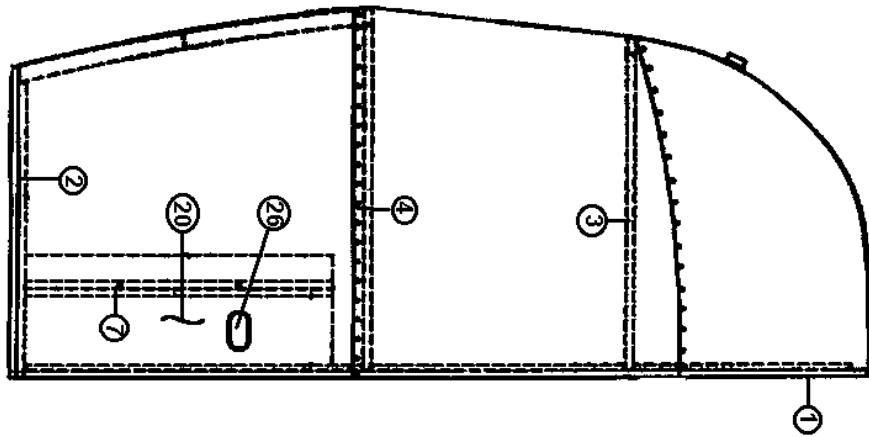

2003 SAFARI- BAMBI
BODY-AFT END
25 FT A & B MODELS SHOWN

See next page for P/N