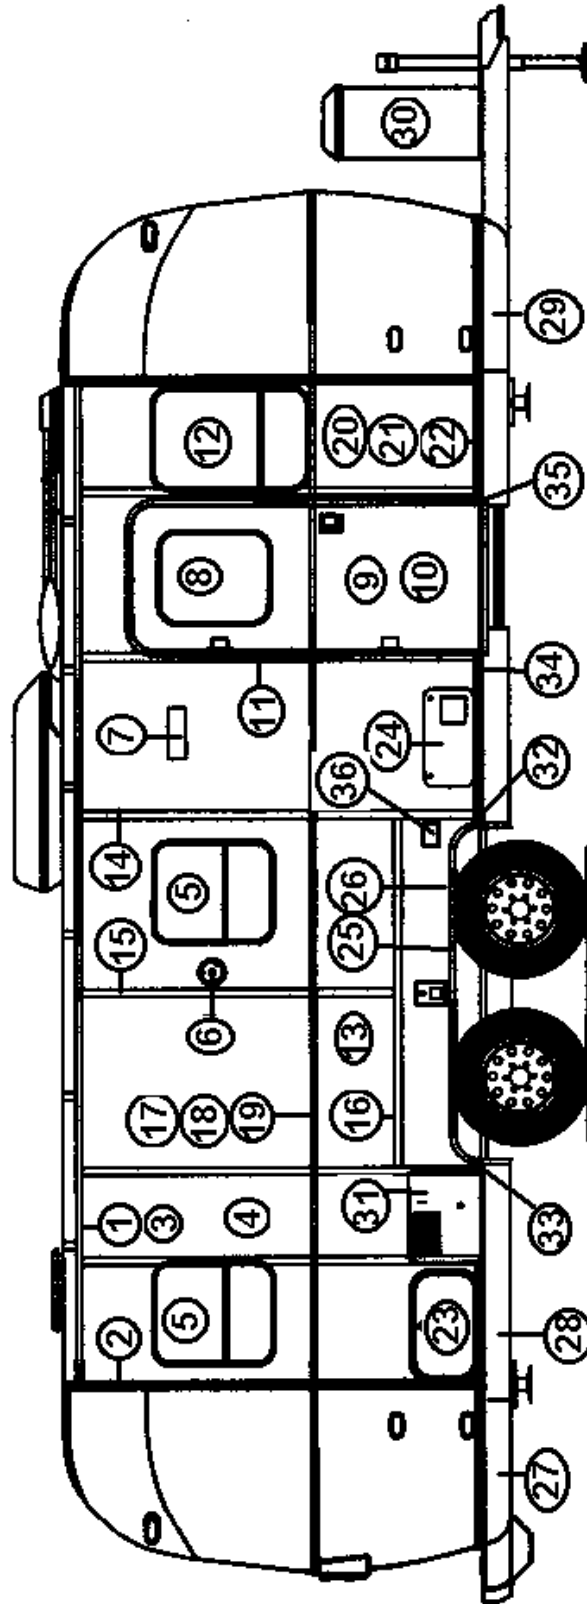

2003 SAFARI- BAMBI

25' SS, CS

See next page for P/N