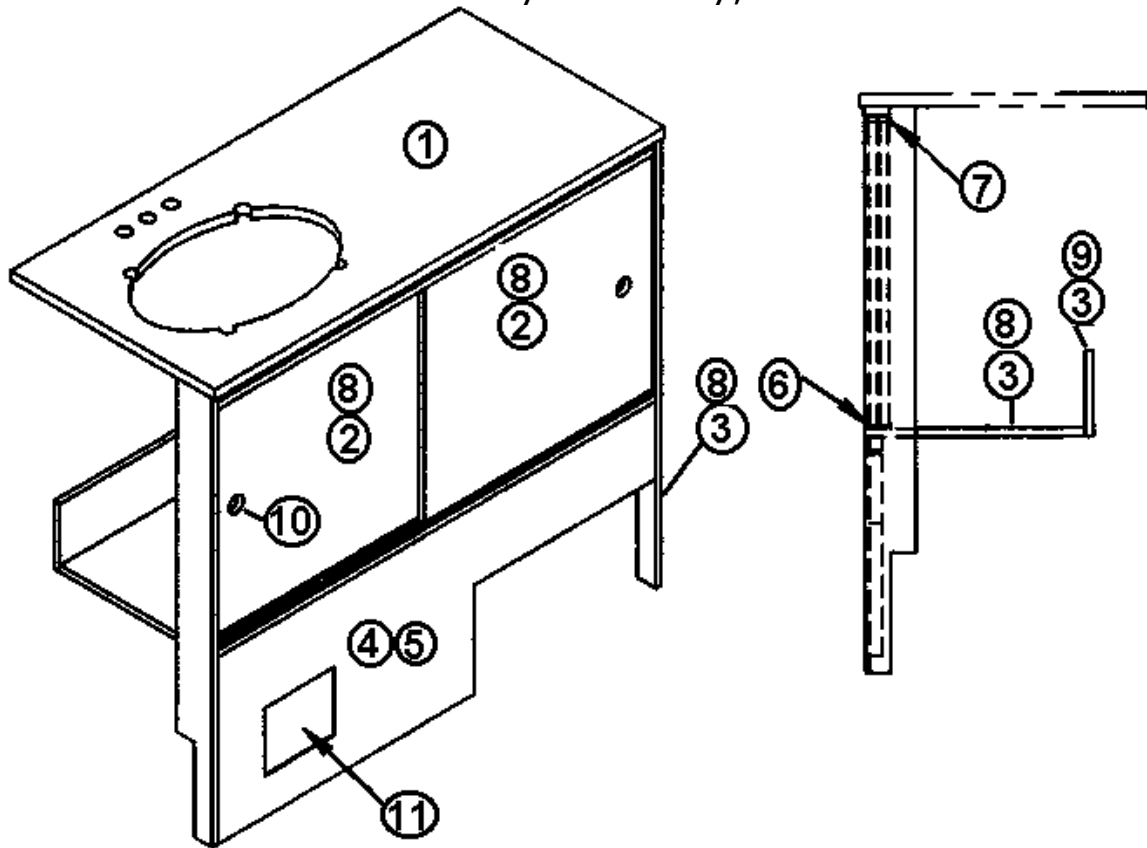

2003 SAFARI- BAMBI

FURNITURE

Bath

965671 Lavatory Assembly, 25' A & B

1. 801414	Lavatory cabinet assembly
2. 801383-01	Paneling, Tropical Oak/White liner, 12mm
3. 801392	Paneling, White/White 12 MM
4. 800507-01	Luan, 1/8" x 4' x 8'
5. 801383-01	Paneling, Tropical Oak/White liner, 12mm
6. 200963-01	Track, sliding door, vanity, upper
7. 200963-02	Track, sliding door, vanity, lower
8. 365268-03	Edge tape, Tropical Oak, .625"
9. 365238-04	Edge tape, White, 5/8" wide
10. 381796	Knob, hollow brass
11. 600969	Register, 4" x 6", sand