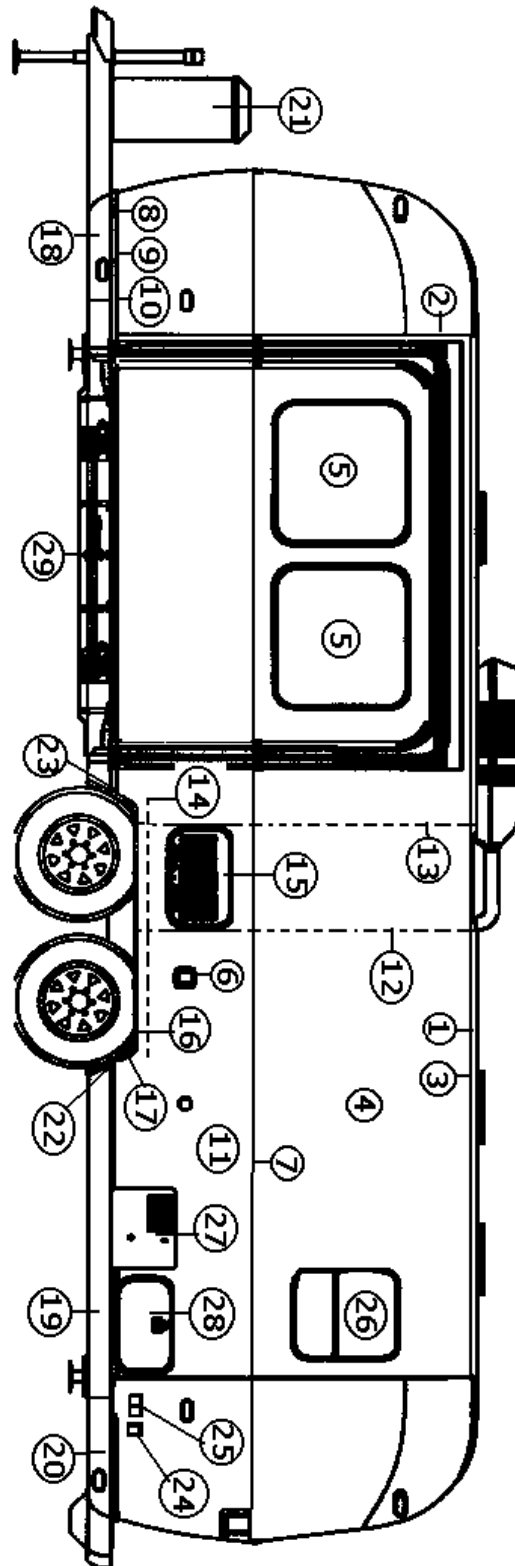

2003 SAFARI- BAMBI

BODY
28 FT Side out, RS

See P/N on next page