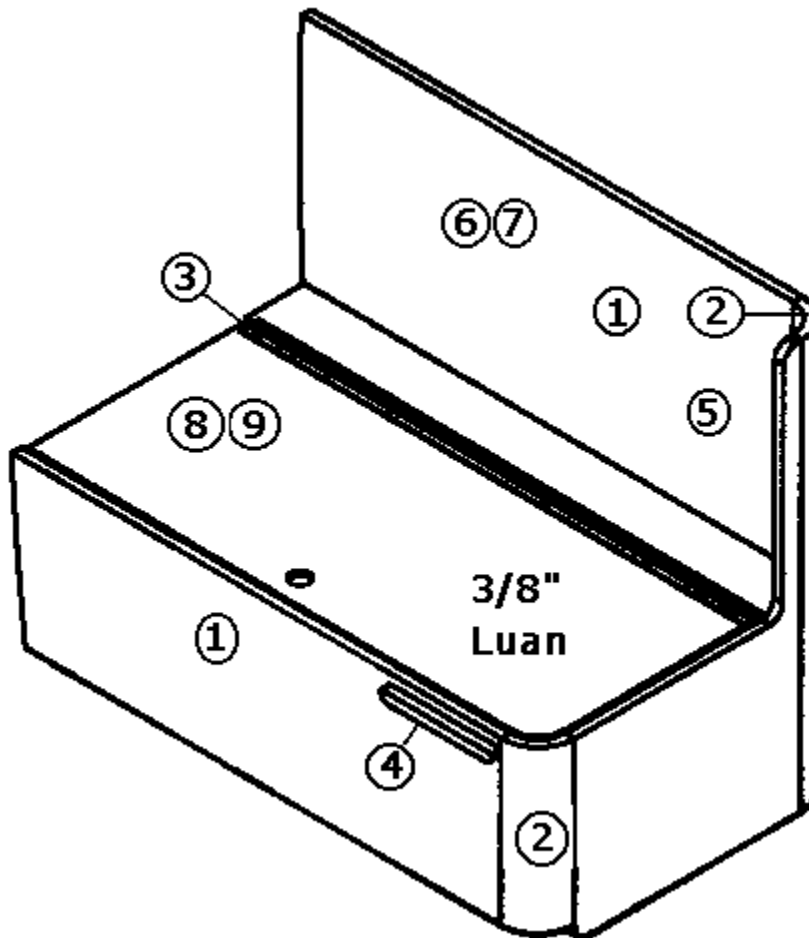

2003 SAFARI- BAMBI

FURNITURE

Front Lounge

965717-01 Dinette Seat, RH (shown), 28' S/O

965717-02 Dinette Seat, LH (opposite)

1. 801351	Lite ply-18mm, 4' x 8'
2. 801345	Radius plywood, .75" x 3" x 8'
3. 380458	Hinge, piano, brown anodized
4. 800470	Stop, hardwood, 3/4" dinette cleat
5. 700414	Foam, 3/8" x 72" x 52'
6. 703309-01	Foam-left side back
7. 703309-02	Foam-right side back
8. 703309-03	Foam-seat bottom right
9. 703309-04	Foam-seat bottom left
10. 700022	Zipper
11. 700023	Head, slide zipper