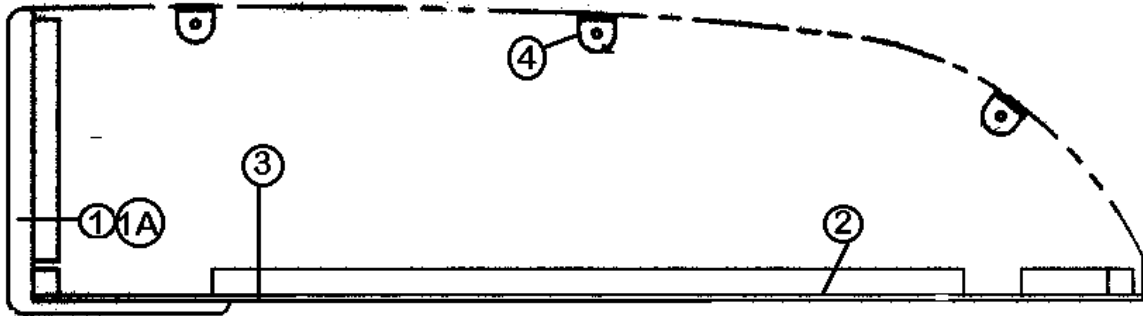

2003 SAFARI- BAMBI

FURNITURE

Front Lounge, 25' SS

965591-01 Sofa Armrest Support, RS, 25' SS, Shown
965591-02 Sofa Armrest Support, CS, 25' SS, Opposite

1. 963399-01 Face, armrest support, RS
  - 1A. 963399-02 Face, armrest support, CS
  2. 800507-01 Luan, 1/8"
  - 2a. 801355-01 Laminate, frost white
  3. 203225 Trim Lock, flexible trim, white
  4. 385963 Mounting bracket, angled
- 963990-00Z Magazine Rack