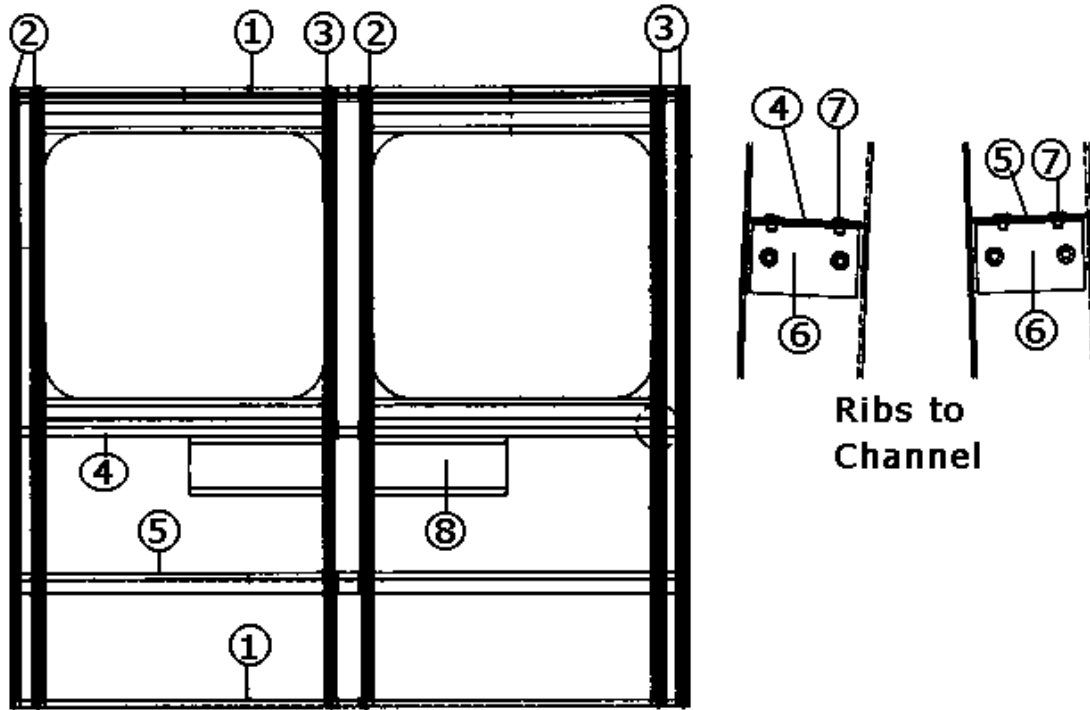

2003 SAFARI- BAMBI

965297-01 Slide Out Insert Shell 28' S/O

1. 114938	Aluminum Extrusion
2. 114939-01	Rib, RH
3. 114939-02	Rib, LH
4. 114415	C-channel, formed
5. 100034	Z-bar, horizontal frame
6. 114414	Angle, formed, 1" x 1" x 1.5"
7. 330126-03	Pop rivet, SSD44SSBS
8. 453629	Hat section, dinette table support