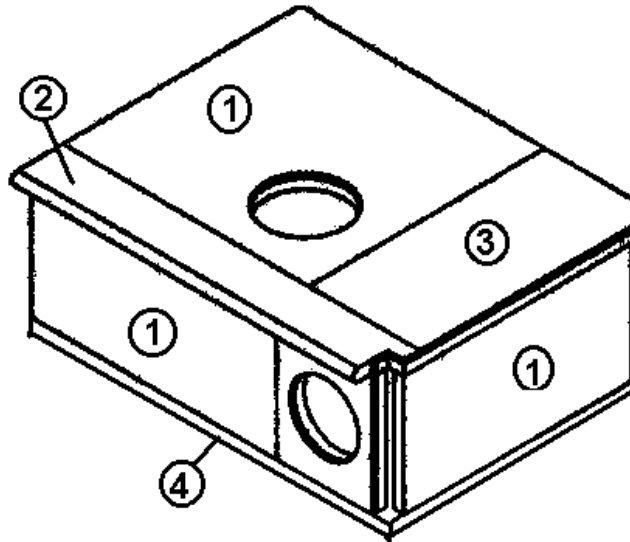

2003 SAFARI- BAMBI

FURNITURE

Bath

965673 Toilet Stand Assembly, 25' A & B