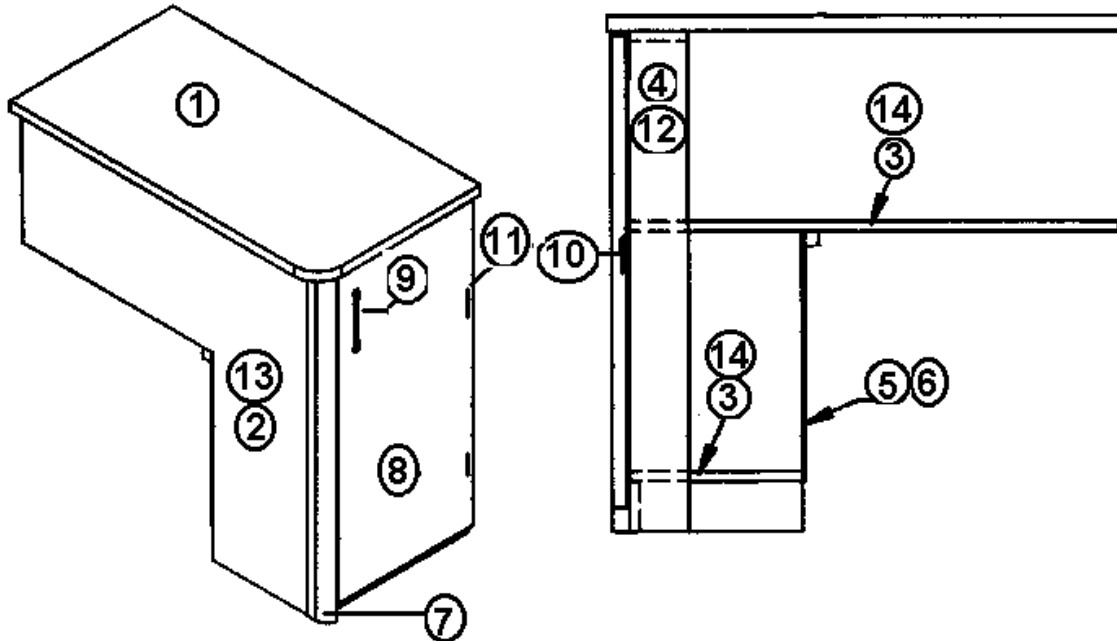

2003 SAFARI- BAMBI

FURNITURE

Bedroom

965668 Nightstand Assembly, 25' A (Double Bed)

1. 965667	Nightstand top assembly
2. 801383-01	Paneling, Tropical Oak/White Liner, 12mm
3. 801392	Paneling, White/White 12 MM
4. 801376-01	Paneling, Tropical Oak/White, 4' x 8'
5. 800507-01	Luan, 1/8" x 4' x 8'
6. 801355-01	Laminate, Frost White, 4' x 8'
7. 801393-01Z	Door, 11.38" x 23.63"
8. 381774	Door handle
10. 381228-01	Door/drawer grabber catch, 3 lb.
11. 381607	Hinge assembly, Grass European
381607-01	HINGE-GRASS EURO W/80307 PLASTIC
381607-02	BASE PLATE-GRASS HINGE
381607-03	BASE PLATE-GRASS PLASTIC
381607-04	HINGE SCREW-GRASS #6X 5/8"
12. 365268-01	Edge tape, Tropical Oak, 1.13 wide
13. 365268-03	Edge tape, Tropical Oak, .625"
14. 365238-04	Edge tape, White, 5/8" wide
453571	WIRE CLOSEOUT, DOUBLE BED