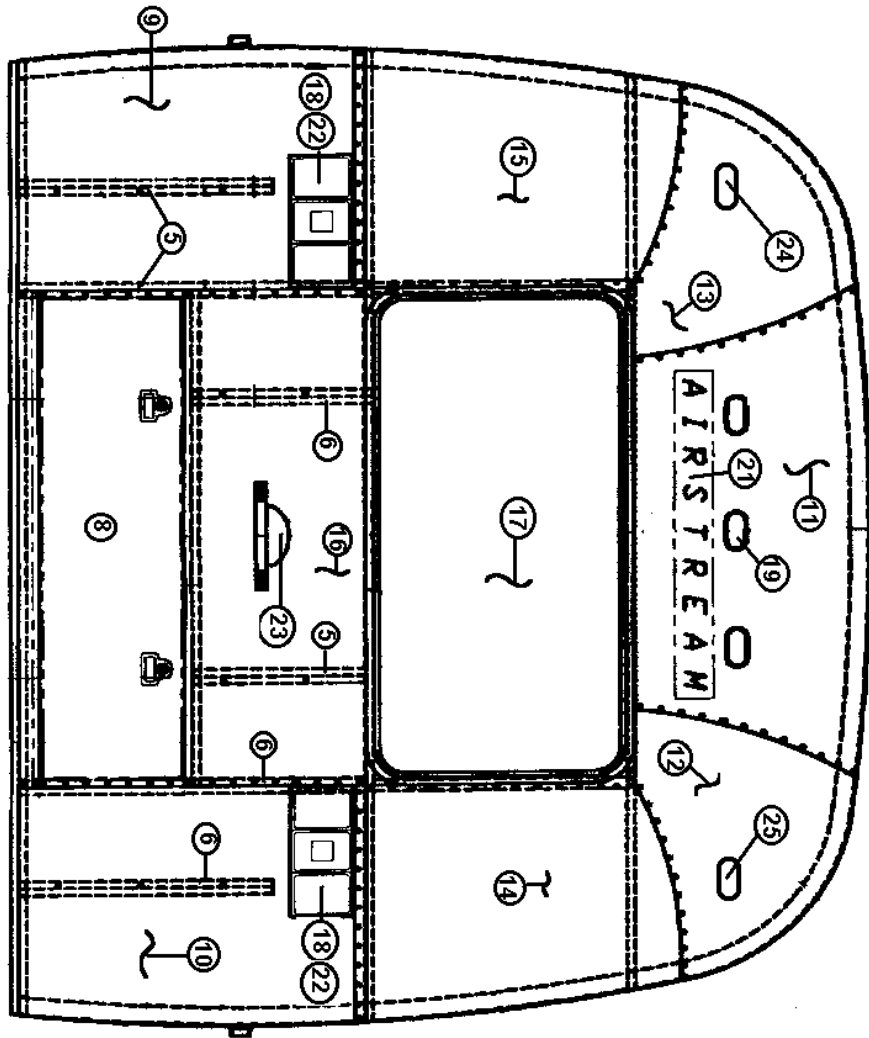

2003 SAFARI- BAMBI
BODY-AFT END
25 FT A & B MODELS SHOWN

See next page for P/N