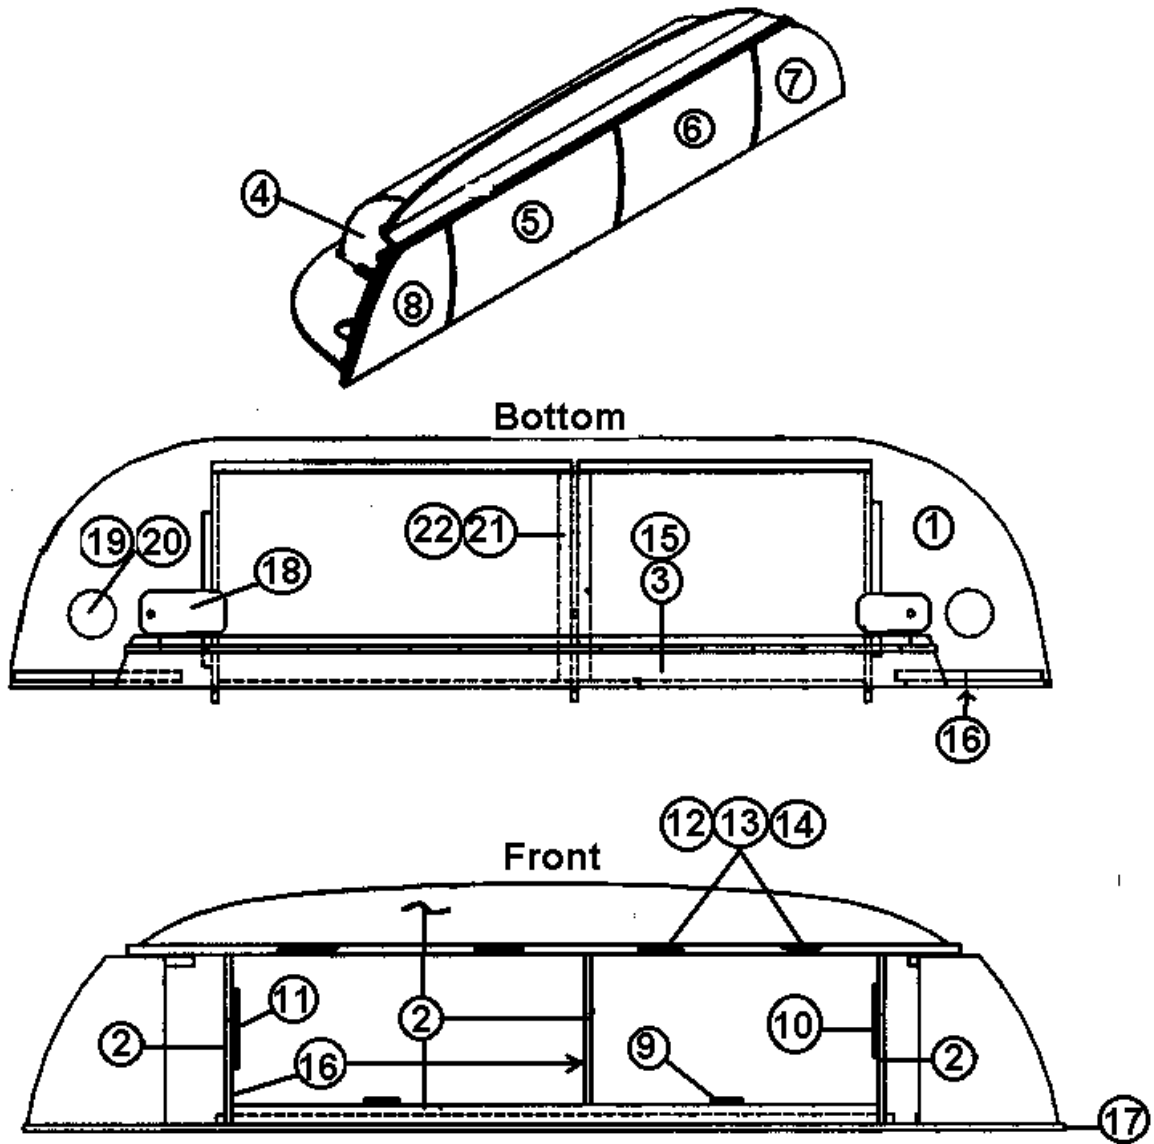

2003 SAFARI- BAMBI

FURNITURE Front Lounge

965626 Front End Liner Assembly, 19 ft.

Part Numbers are on the next page.