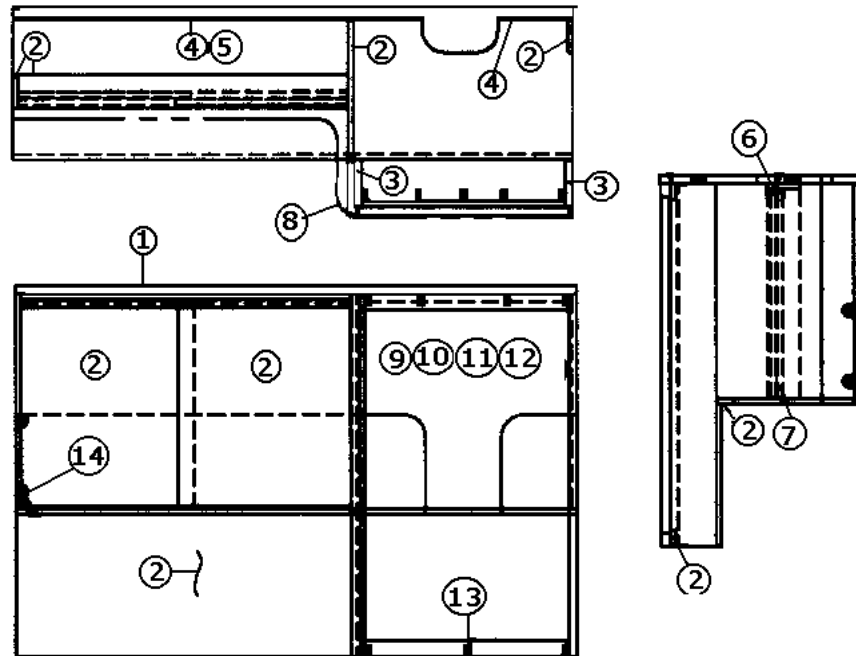

2003 SAFARI- BAMBI

Bath

965652 Lavy Cabinet, 28' S/O

1. 965651	Lavy top assembly, oak
1a. 965651-01	Lavy top assembly, Amarillo
2. 801383-01	Panel, Tropical Oak/White liner
3. 801368	Panel, white Rexel/white Rexel
4. 800507-01	Luan, 1/8" x 4' x 8'
5. 801355-01	Laminate, frost white, 4' x 8', vertical
6. 200963-01	Track, sliding door, upper
7. 200963-02	Track, sliding door, lower
8. 801393-01	Corner trim, 90 degree radius
9. 801341-56	Door
10. 381774	Door handle
11. 381228-01	Grabber catch, door
12. 381607	Hinge assembly
13. 380041	Brace, corner
14. 385963	Mounting angle
15. 365268-01	Edge tape, Tropical Oak, .024" x 1.13"
16. 365268-03	Edge tape, Tropical Oak, .024" x .63"
17. 365238-04	Edge tape, PVC, 5/8" white
18. 381796	Knob, hollow
203410	Sink, Stainless steel, lavy, 10" x 15" oval