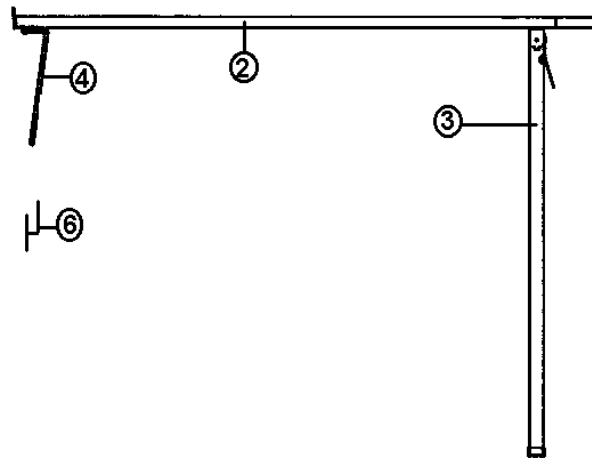

2003 SAFARI- BAMBI

FURNITURE

Lounge, 25 SS

965689 Dinette table Assembly, White Suede/Gator
-01 Graphite/White Liner

1. 801382	Laminate, White Suede/Shelf liner
1A. 801377	Laminate, Graphite/White Liner
2. 365271	Edge tape, PVC Silicon, 1.125"
2a. 365273	Edge tape, Graphite, 1.125"
3. 700065-01	Snapo folding leg
4. 380284-02	Table, hinge bracket
5. 340015	Center hinge
6. 340018	Catch plate