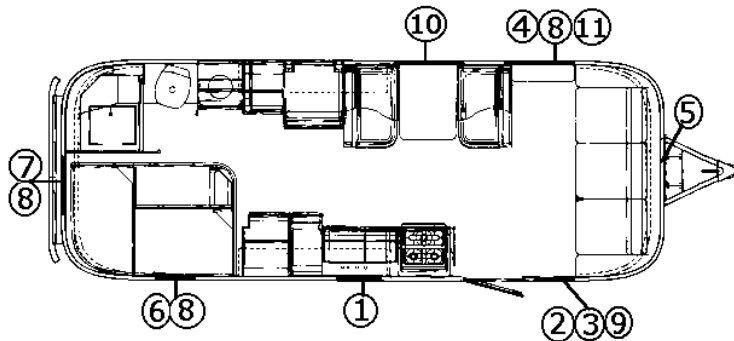

2003 SAFARI- BAMBI

DRAPES/BLINDS/VALANCES

25' Safari Sleep Six

702868-01	Drape, galley, CS, aft 2 plt 12" x 20.5in.
702868-02	Drape, galley, CS, fwd 2 plt 12" x 20.5in.
702868-22	Drape, lounge, CS, aft, 16 plt
702868-23	DRAPE LOUNGE CS FWD 16 PLT
702868-07	Drape, bedroom, CS, aft 6 plt, 25" x 33.5in.
702868-08	Drape, bedroom, CS, fwd 6 plt, 25" x 33.5in.
702868-11	Bedroom RS and lounge CS, 16 plt 60" x 25.5in.
702868-12	Bedroom CS and lounge RS 16 plt, 60" x 25.5in.
702868-13	Drape, lounge, RS, aft, 25" x 33.5in.
702868-14	Drape, dinette, RS, fwd 10 plt, 37" x 28.5in.
702868-15	Drape, dinette, RS, aft 10 plt, 37" x 28.5in.
702868-16	Drape, bedroom, CS 16 plt, 72" x 25.5in,
964104-25S	Valance, lounge, RS 64"
964105-25S	Valance, lounge, CS 35"
964106-25S	Valance, rear twin 43" (both sides)

*After unit 515309 all units will have the following Drapes.

1. *703191-04	Blind, Mini, brushed aluminum
2. 998147-08	Panel, 3-pleat, 35.5"
3. 998147-09	Panel, 4-pleat, 35.5"
4. 998147-09	Panel, 4-pleat, 35.5"
5. 998147-04	Panel, 7-pleat, 26.5"
6. 998147-03	Panel, 4-pleat, 26.5"
7. 998147-03	Panel, 4-pleat, 26.5"
8. 965763-03	Valance, 36" x 6.00"
9. 965763-02	Valance, 26.50" x 6.00"
10. 998147-11	Panel, 5-pleat 35 ½"
11. 998147-05	Panel 5-pleat 27 ½"

*Replaces 702355-01, pull shade after unit 515143.