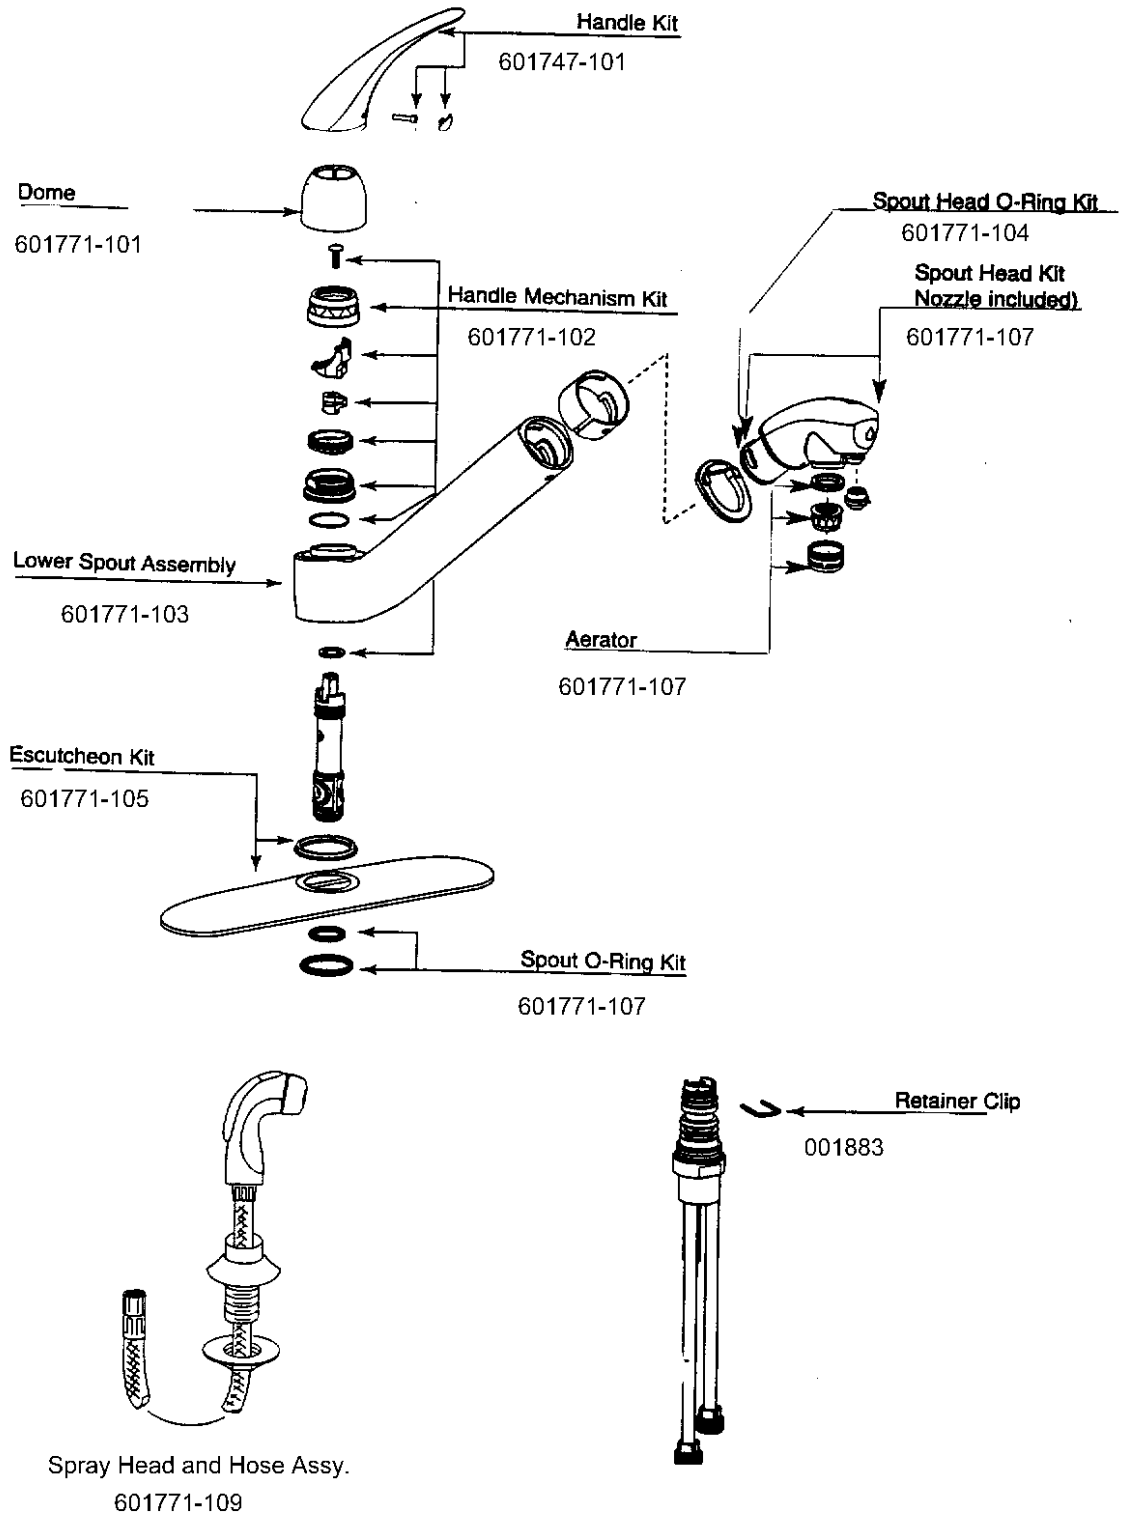

2003 SAFARI- BAMBI

PLUMBING-FAUCETS

601771 Moen Pure Touch Classic (Safari Upgrade)