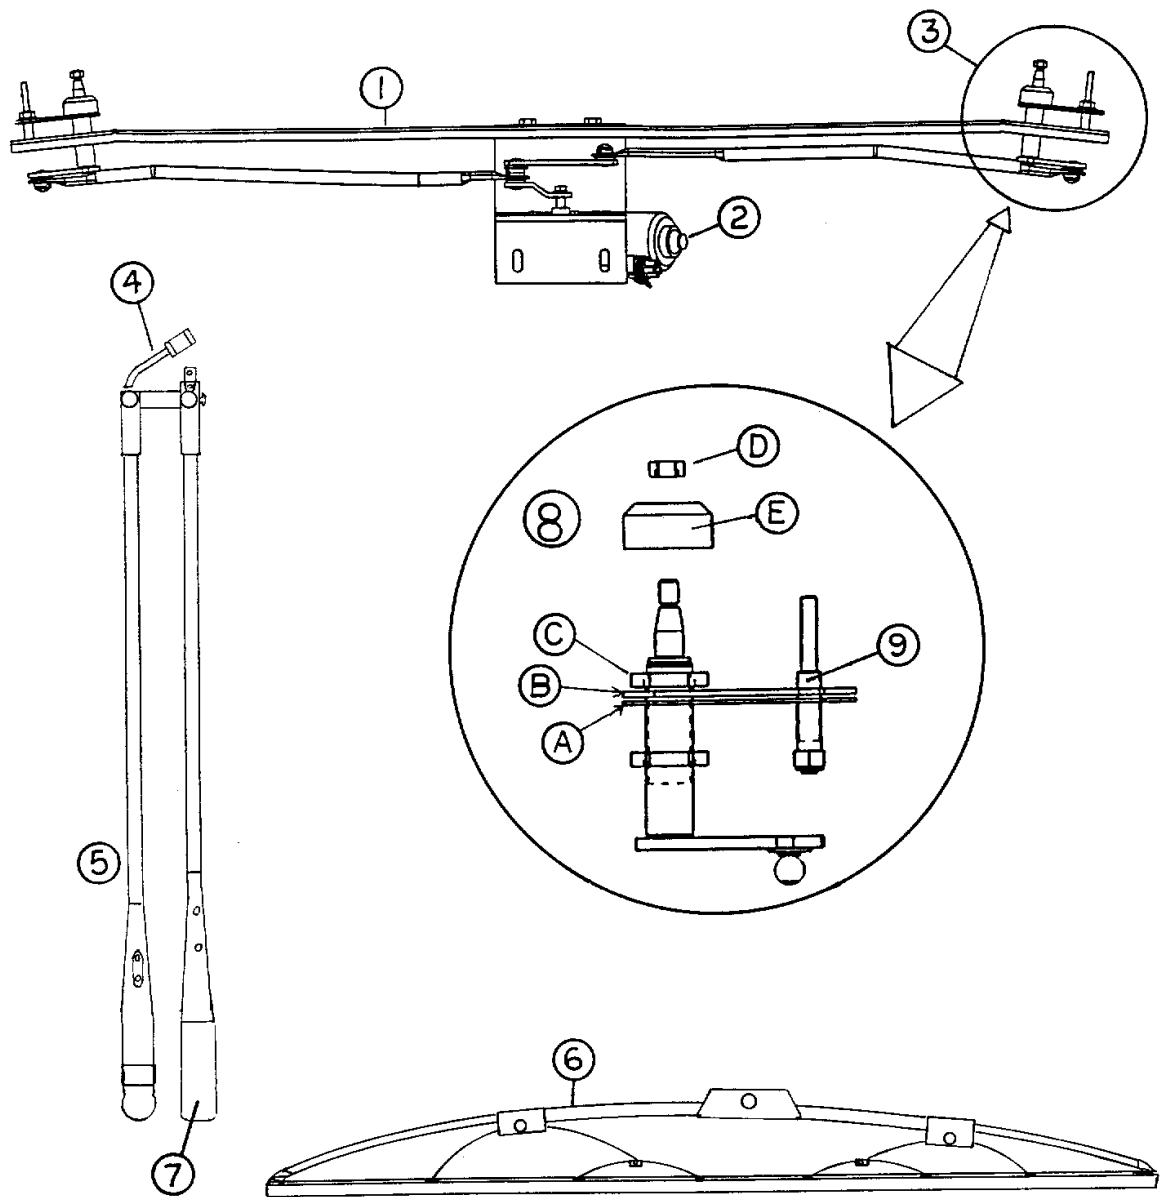

2003 LAND YACHT 390 XL SERIES DIESEL

See next page for P/N