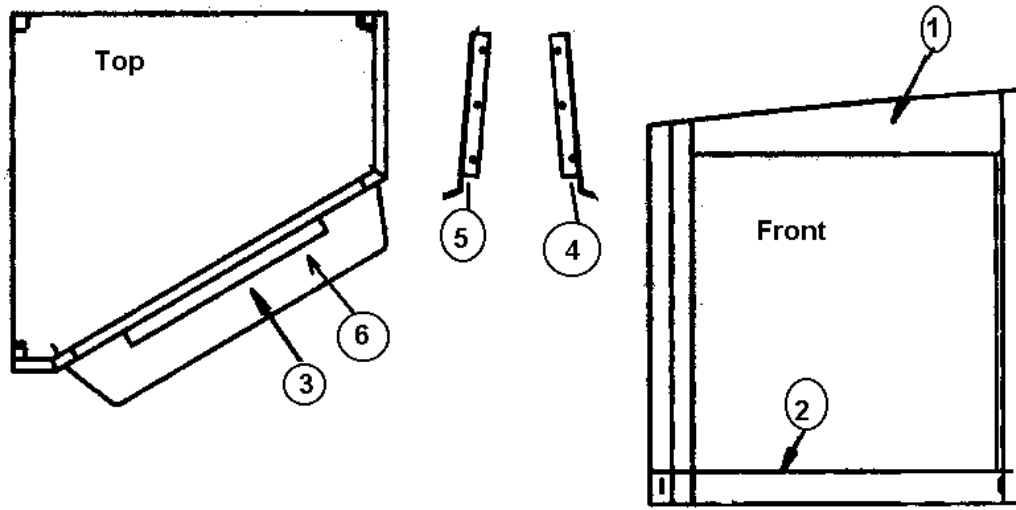

2003 LAND YACHT 390/395/396 DIESEL

965263 TV Cabinet Assembly, Bedroom, 395/396 XL

1. 965162-00z Face frame, TV cabinet
2. 801260-00z Panel, 1/2", G1S, Wood Veneer/Raw
3. 965262-00z Shelf, front
4. 114909-01 Bracket, TV mount, RH
5. 114909-02 Bracket, TV mount, LH
6. 965179-01 Shelf assembly