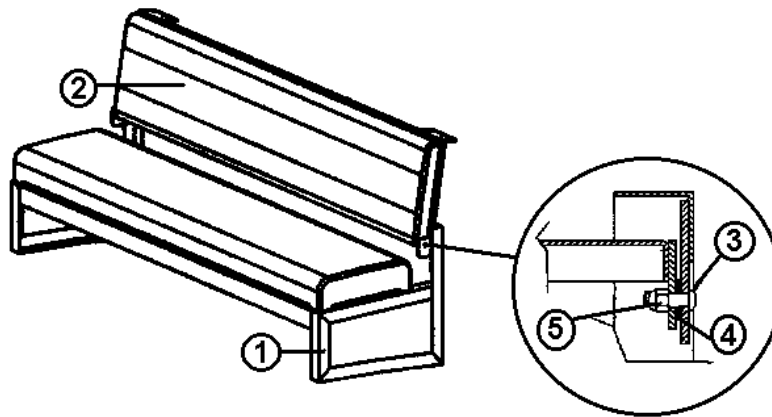

2003 LAND YACHT 390/395/396 DIESEL

454058 Assembly, 80" Sofa

1. 454058-01 Sofa frame
2. 454058-02 Sofa lid
3. 345420 3/8" x 1 1/4", S.S. shoulder bolt
4. 300138 3/8" ID nylon flat washer
5. 345420 3/8" x 1 1/4", S.S. shoulder bolt