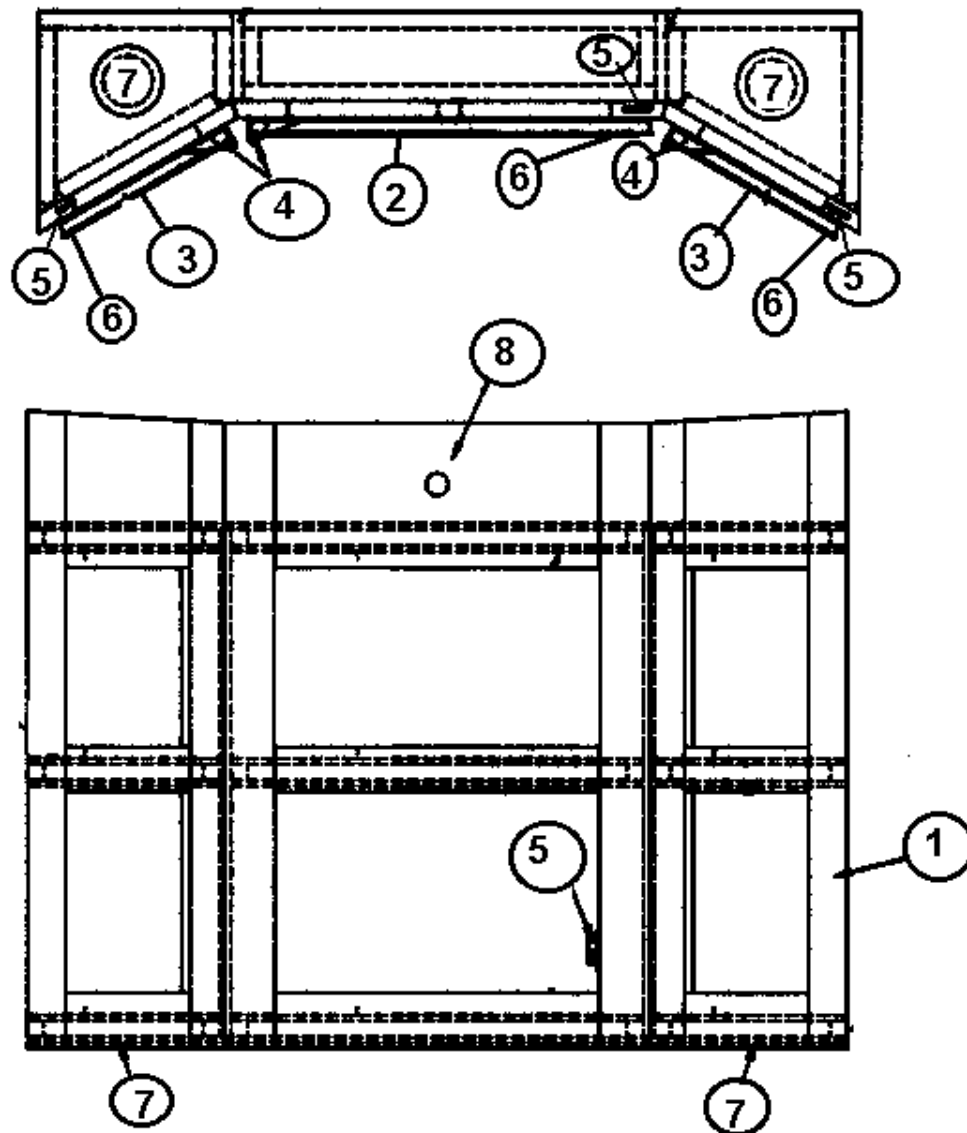

2003 LAND YACHT 390/395/396 DIESEL

964829 Medicine Cabinet, 390/395/396 XL

1. 964776-00Z Face frame, Medicine cabinet
2. 372203-11 Glass, safety, mirrored, 17" x 21.25"
3. 372203-25 Glass, safety, mirrored, 7.50" x 21.25"
4. 381601 Hinge, antique brass
5. 381228-01 Door grabber catch
6. 385940 Mirror pull, brass
7. 511477 Spot light, Brass halogen
8. 511492 Light, medicine cabinet