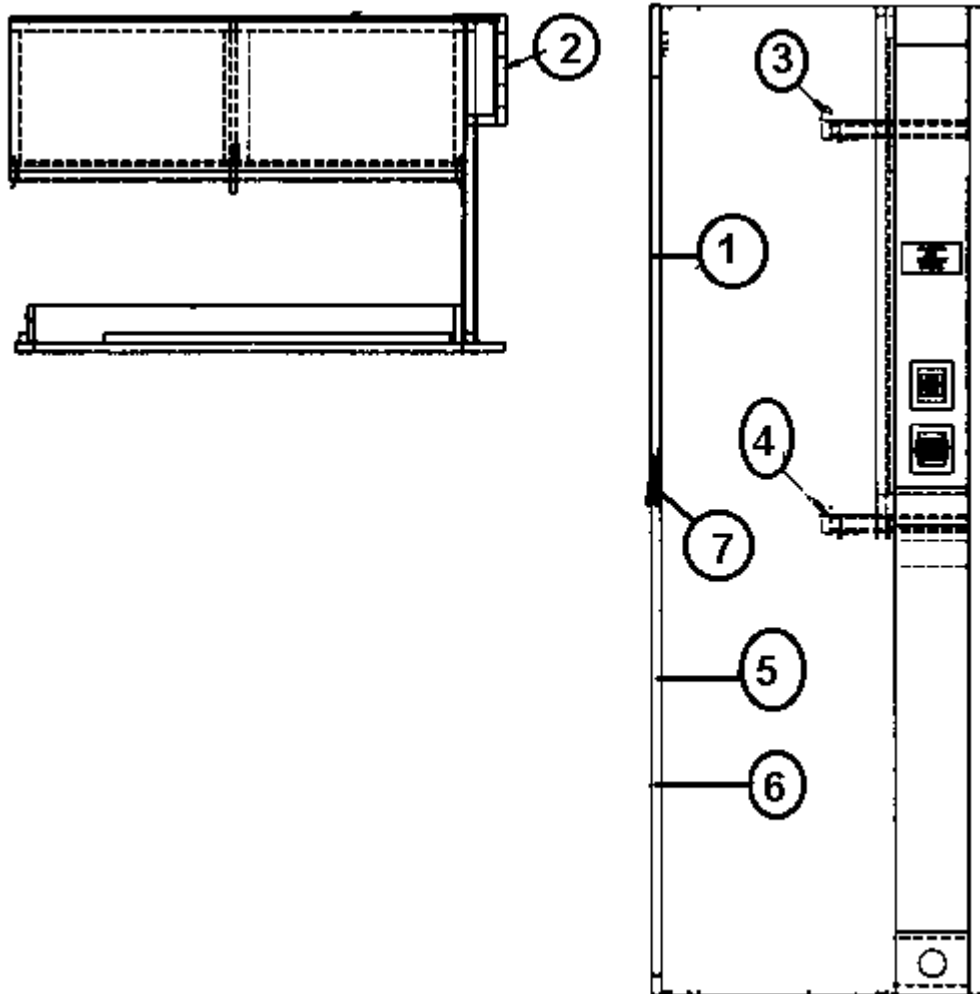

2003 LAND YACHT 390 XL SERIES DIESEL

964843 Wardrobe Assembly, Sliding Door 390/395 XL

1. 964779-00z	Face frame, RS Wardrobe
2. 964789-00z	Face frame, Center panel
3. 964824-00z	Stile, wardrobe shelf, front upper
4. 964825-00z	Stile, wardrobe shelf, front lower
5. 381643-02	Door, sliding Wardrobe 34" x 73"
6. 371262-68	Safety mirror, 17.5" x 70.38"
7. 381643-01	Travel catch, wardrobe doors

Cloths Rod Assembly

380045	TUBING, 3/4", ELECTRIC METALLIC
380046	FLANGE CHROME
200975-04	CONDUIT, FLEXIBLE BLACK PLASTIC
381298	SUPPORT CLOTHES ROD LENGTH 5.25"