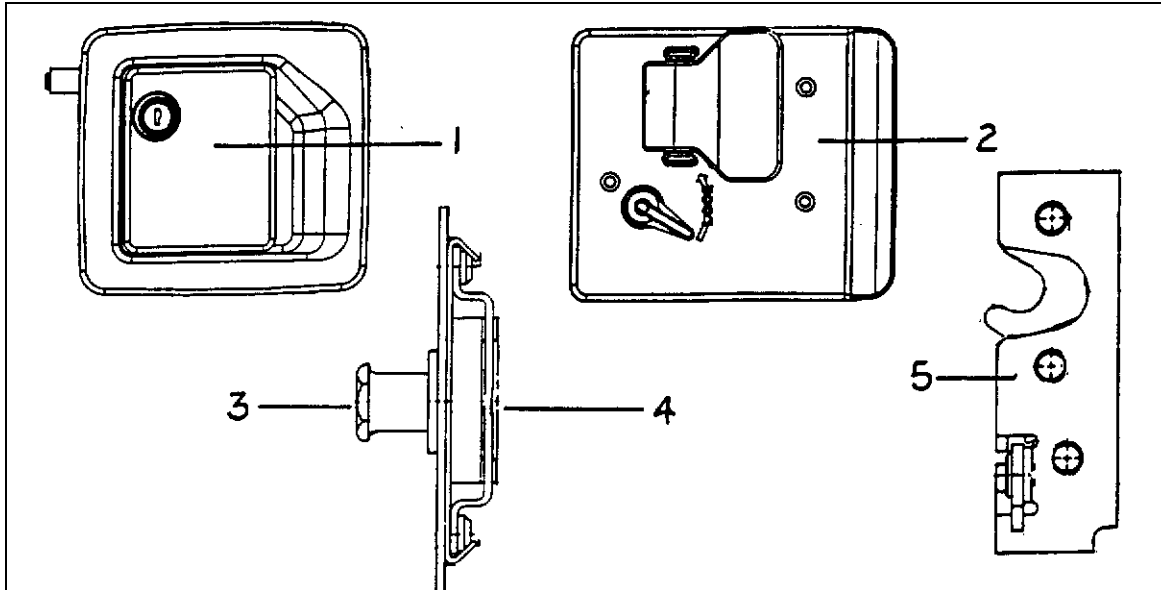

2003 LAND YACHT 390/395/396 DIESEL

HARDWARE EXTERIOR-MAIN/SCREEN DOOR

TRI-MARK main door lock

1) 381521-01 outside lock housing
2) 381521-02 inside lock plate
3) 381284 Striker bolt
4) 381521-04 Caged nut
5) 381521-03 Rotary latch
- 381521-05 Screws, inside lock plate

Dead bolt-Tri-mark

- 510802-01 Actuator, door lock, 5-wire
- 381323-01 Dead bolt assembly
- 452030 Bolt, Tri-mark dead bolt
- 381326 Striker, 10007 w/Tri-mark dead bolt
- 345321-12 Screw, #8-32,flat head, black
- 200772 Pan, plastic, dead bolt, interior