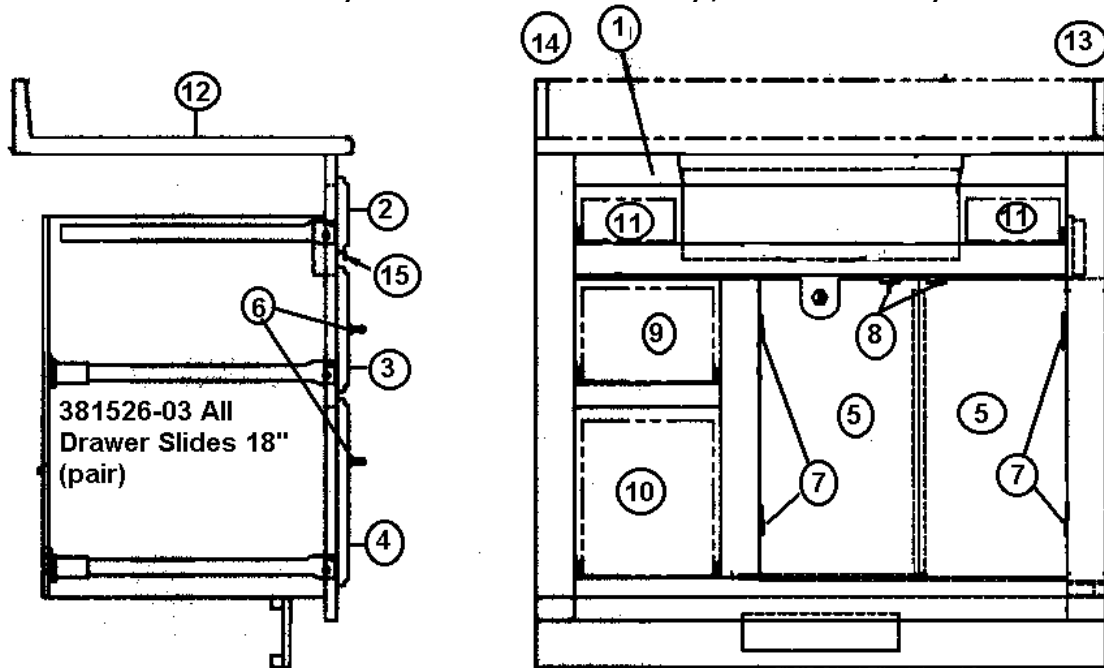

2003 LAND YACHT 390 XL SERIES DIESEL

964828-01 Lavy Cabinet Assembly, 390/395/396
964828-02 Lavy Cabinet Assembly, 390 XL Skydeck

1. 964775-00z	Face frame, Lavy cabinet
2. 801254-06z	Drawer face, 4.75" x 33.00"
3. 801254-07z	Drawer face, 8.00" x 10.50"
4. 801254-08z	Drawer face, 12.00" x 10.50"
5. 801253-05z	Door, raised panel, 10.5" x 20.50"
6. *381795	Door/drawer handle, 3", Satin/Chrome
7. 381683	Hinge, hidden
8. 381228-01	Door grabber catch
9. 964907-02	Drawer box, 6.00" x 8.50" x 18.00"
10. 964909-01	Drawer box, 10.00" x 8.50" x 18.00"
11. 964906-01	Drawer box, 2.75" x 6.00' x 18.00"
12. 601832	Lavy top & bowl, Corian, Glacier White
12a. 965634	Lavy top, Laminated, Skydeck
12b. 203286-01	Lavy bowl, Sky Deck
13. 601740-02	Side splash, Corian, RH
14. 601741-02	Side splash, Corian, LH
15. 385940	Mirror pull, brass
*381681	Brass/Acrylic handles used on Sky Deck

2. *Beginning with unit 810864 use 381599 in place of 381795.