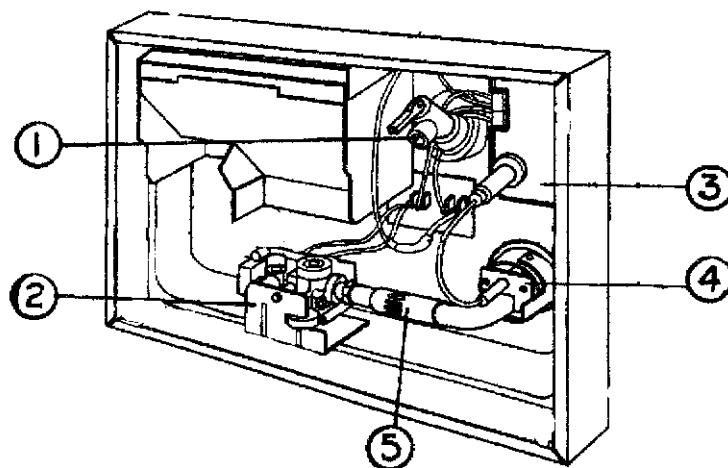

2003 LAND YACHT 390 XL SERIES DIESEL

APPLIANCES

ATWOOD WATER HEATER, GCH10A-3E

690417-01	Water heater, 10 gal. Elec. ignition, 110 volt/gas
500933-02	Switch, water heater, electronic, brown
690417-02	Access cover, white
690417-03	Mounting flange, white, 10gal.
381648	Latch hole cover
385988	Decal, water heater

Front of water heater

1) 091604	Relief valve, pressure/temperature
2) 093870	Solenoid valve
3) 093865	Circuit board
4) 093868	Spark probe
5) 093221	Main burner

Back of water heater

091160	Heating element, 110volt
091873	ECO thermostat, 110 volt
091092	On/off switch, 110Volt