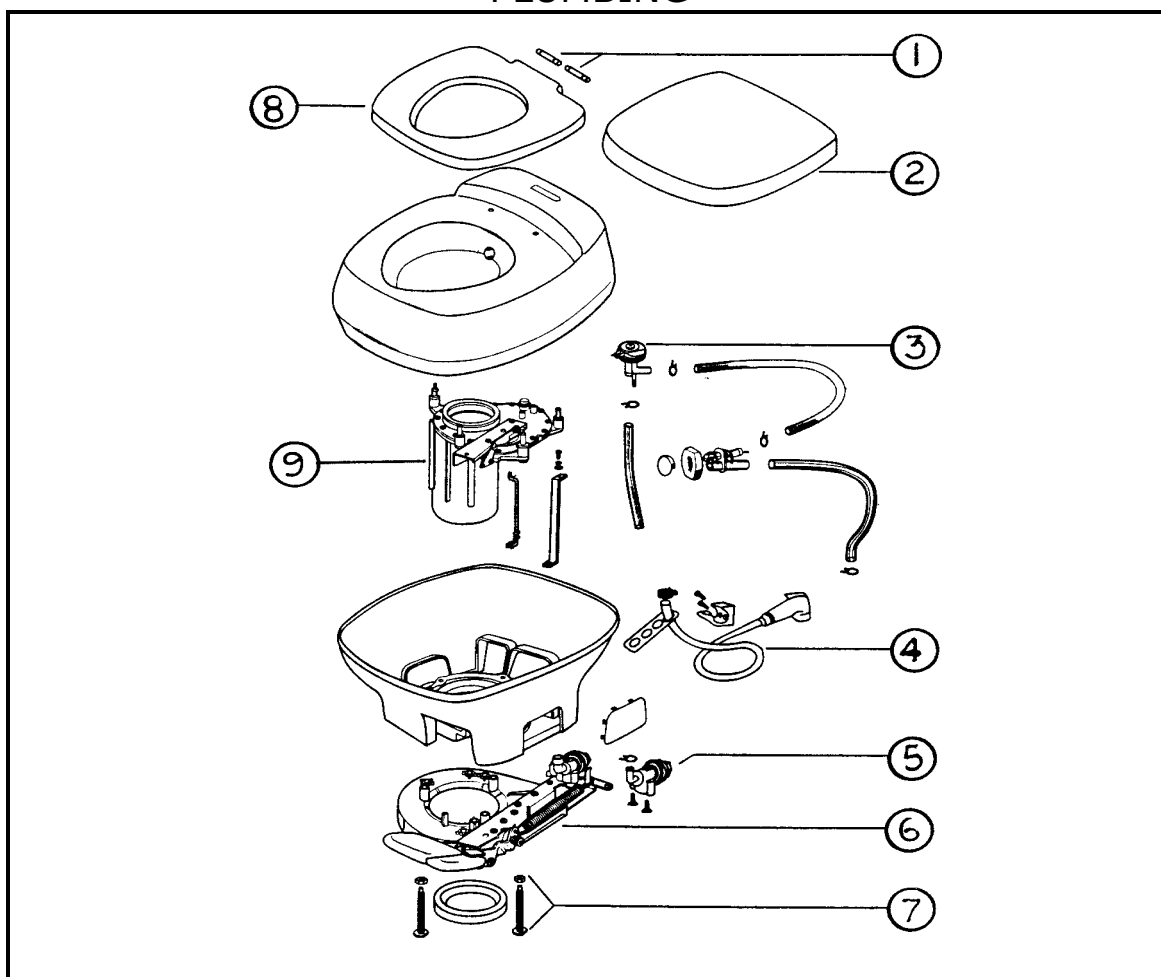

**ELBOW VENT
90D
600033**

**ELBOW 45D
LONG TURN
600030**

**ELBOW 22.5D
SHORT TURN
600116**

2003 LAND YACHT 390 XL SERIES DIESEL

PLUMBING

690386 Toilet, Thetford China, Aurora, bone

- | | |
|---------------|--|
| 1) 690386-101 | Hinge pins, seat, Aurora |
| 2) 690386-102 | Seat cover, bone, Aurora |
| 3) 690386-103 | Vacuum breaker, Aurora |
| 4) 690386-104 | Hand spray kit, Aurora |
| 5) 690386-105 | Ball valve kit, Aurora |
| 6) 690386-106 | Lower mechanism assembly, bone, Aurora |
| 7) 690386-107 | Closet flange seal & bolt kit |
| 8) 690386-108 | Seat, bone, Aurora |
| 9) 690386-109 | Upper mechanism assembly, bone, Aurora |