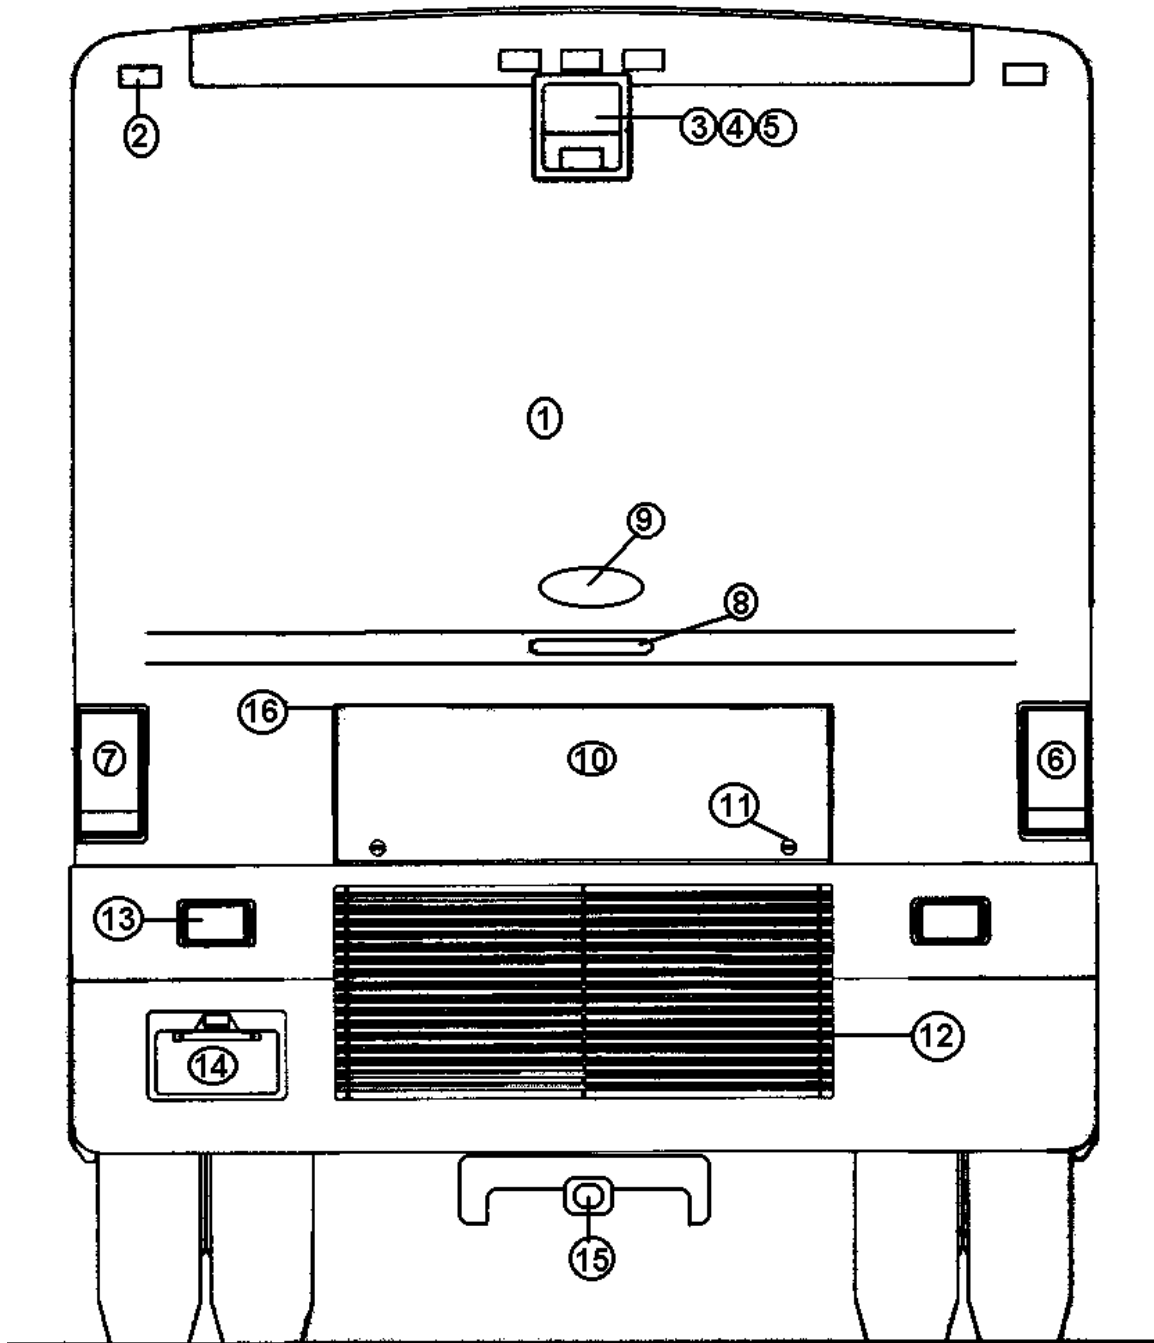

2003 LAND YACHT 390 XL SERIES DIESEL

AFT END

See next page for P/N

2003 LAND YACHT 390 XL SERIES DIESEL

AFT END

- 1) 203216 Rear cap, XL diesel
 - 2) 510984-01 Light clearance, red
 - 3) 510918-01 Monitor, Sony Watchman
 - 4) 203181 Cover, back up camera
 - 5) 511044-03 Actuator, two position, push/pull
 - 6) 511589-01 Tail light assembly, R/S
 - 7) 511589-02 Tail light assembly, C/S
- RS-CS includes:
- a) 511584 Socket, turn signal, Ford
 - b) 511585 Socket, Stop/tail light, Ford
 - c) 511586 Socket, Back-up light, Ford
 - d) 511587 Bulb, 3357, stop/tail
 - e) 511588 Bulb, 3156, turn/back-up
 - f) 511589 Taillight assy, Ford w/o sockets and bulbs
- 8) 511154-02 Light strip, 3rd brake
 - 9) 386043-03 Medallion, AIRSTREAM, black
 - 10) 203217 Door, rear access
 - 11) 381227-01 Latch, vise-action, curved pawl
 - 12) 922538 Louver assembly, rear
 - 13) 511101-01 Docking light, stainless steel
 - 14) 511407 License plate light w/holder
 - *15) 410830 Hitch, Reese, 5,000lbs.
 - 16) 381434 HINGE, S.S., 3 X 3