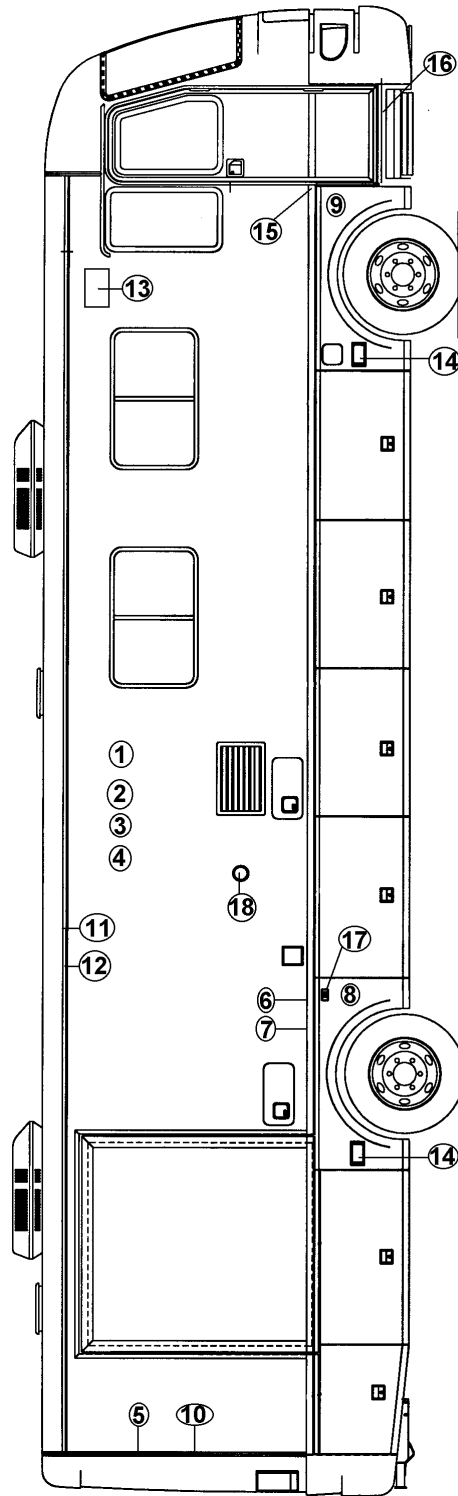

2003 LAND YACHT 390 XL SERIES DIESEL

CURBSIDE WALL 395-396 Only