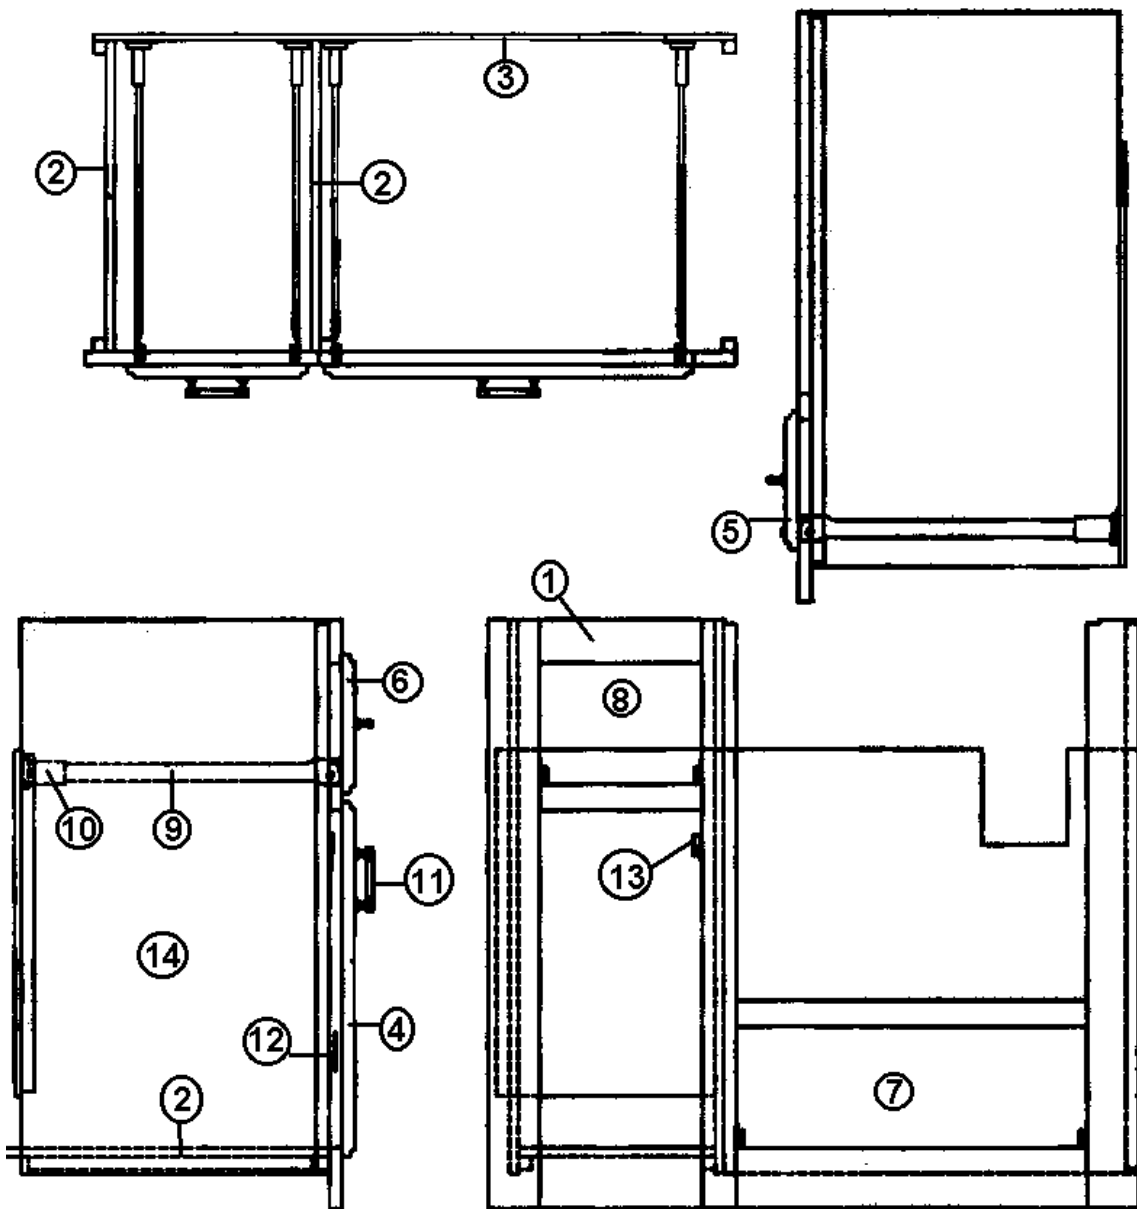

2003 LAND YACHT 390/395/396 DIESEL

965046-01 Galley assembly, optional oven
965046-02 Galley assembly, optional oven, Skydeck

Part numbers on the next page