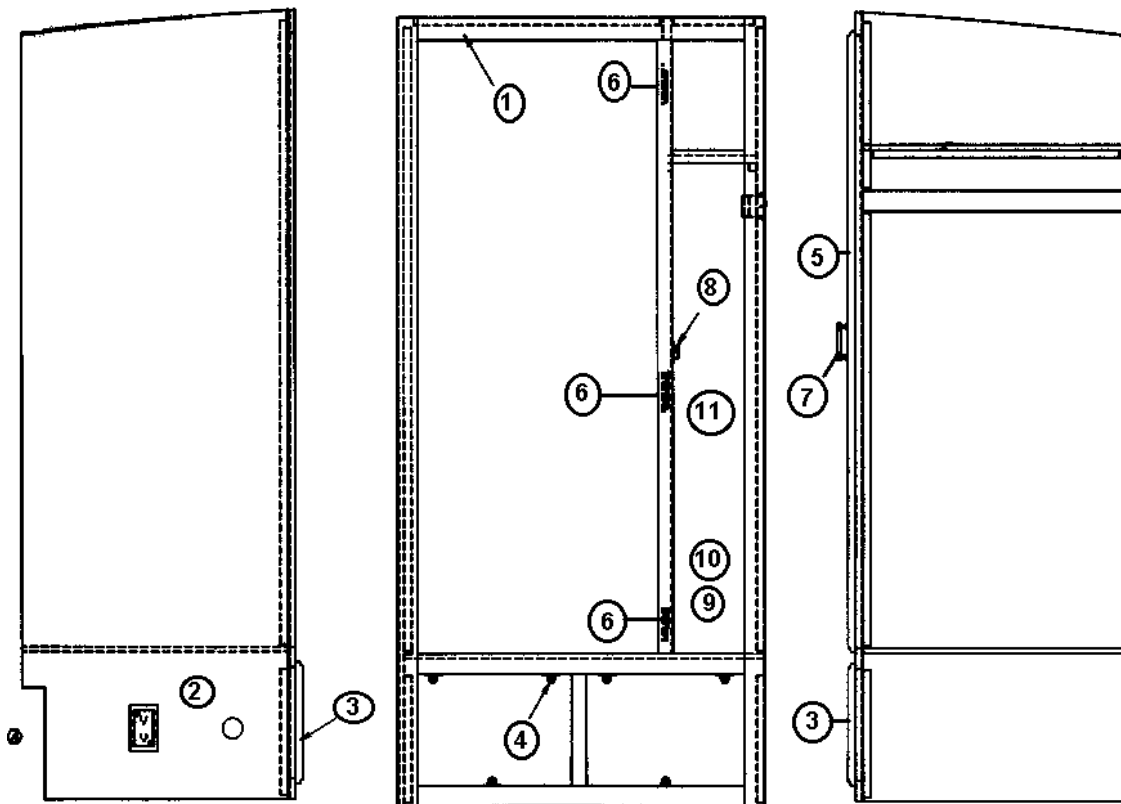

2003 LAND YACHT 390/395/396 DIESEL

964926-01 Refrigerator, Cabinet, Assembly, 390/395/396
XL

1. 964916-00z Face frame, refer, 10 CF
2. 922526 Refer stand
3. 801255-03z Door, louvered, 16.75" x 12.00"
4. 381074 Bull dog catch
5. 801254-14z Drawer face, 8.00" x 60.75"
6. 381683 Door hinges
7. *381795 Drawer/Door handle, 3", Satin/Chrome
8. 381228 Door grabber catch
9. **381551-01 Pantry rack, 1.5" W x 45" H, white
10. **381551-02 Wire basket, 4" wide, white
11. 381109 Bunk latch, pantry

**Replaced by 381631-01-Pantry pullout and 381831-05 white basket during model year.

*381681 Brass/Acrylic handles used on Sky Deck

*Beginning with unit 810864 use 381599 in place of 381795.