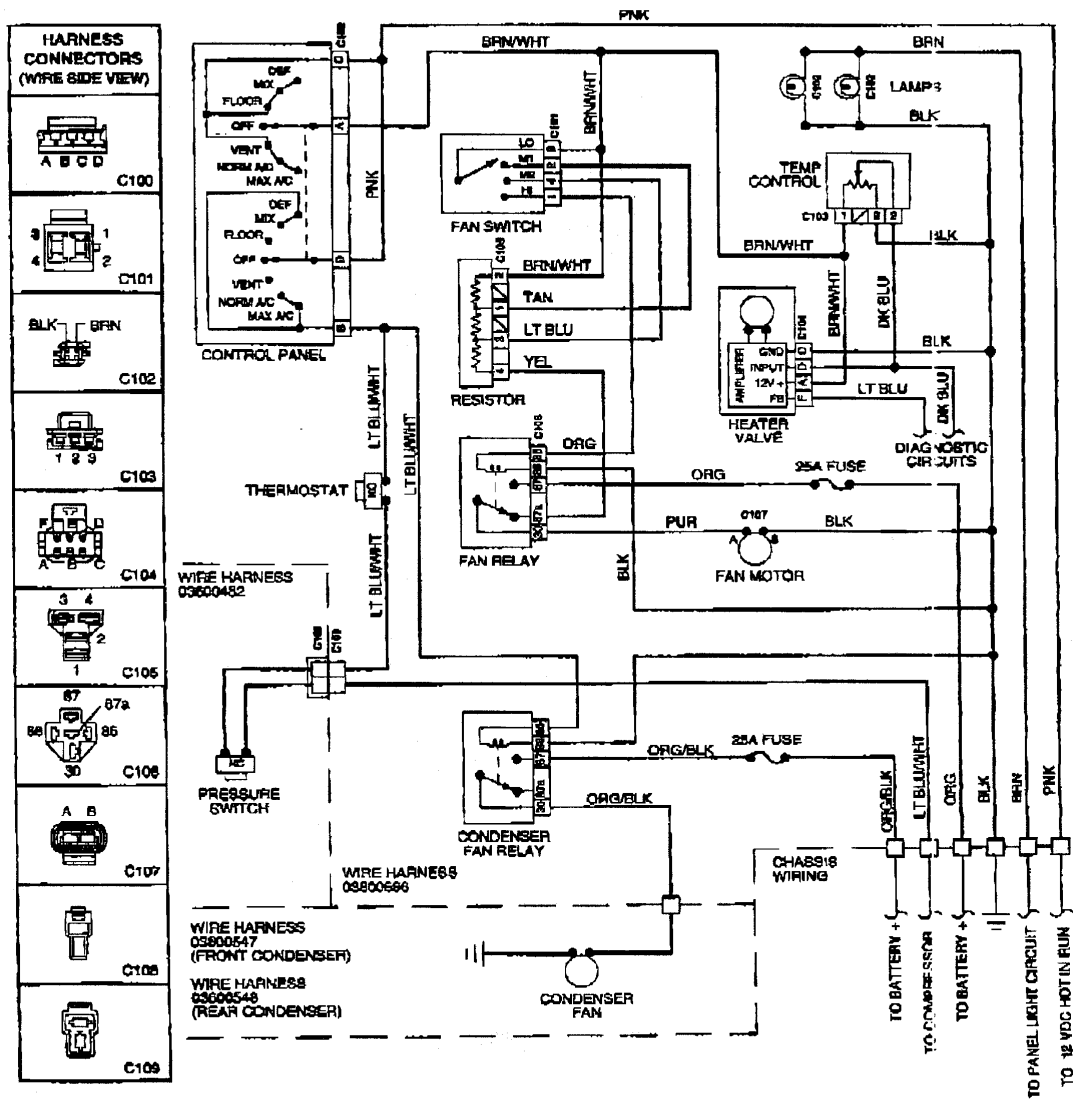

2003 LAND YACHT 390 XL SERIES DIESEL

DASH AIR CONDITIONER/HEATER

SCS/Frigette

MOTORHOME HVAC SYSTEMS

SPECIFIC CLIMATE SYSTEMS, INC. 1200 WEST RISINGER ROAD FORT WORTH, TEXAS 76134 TEL. 817-293-5313	MASTER SERVICE MANUAL WIRING DIAGRAM	PAGE E-40 2501