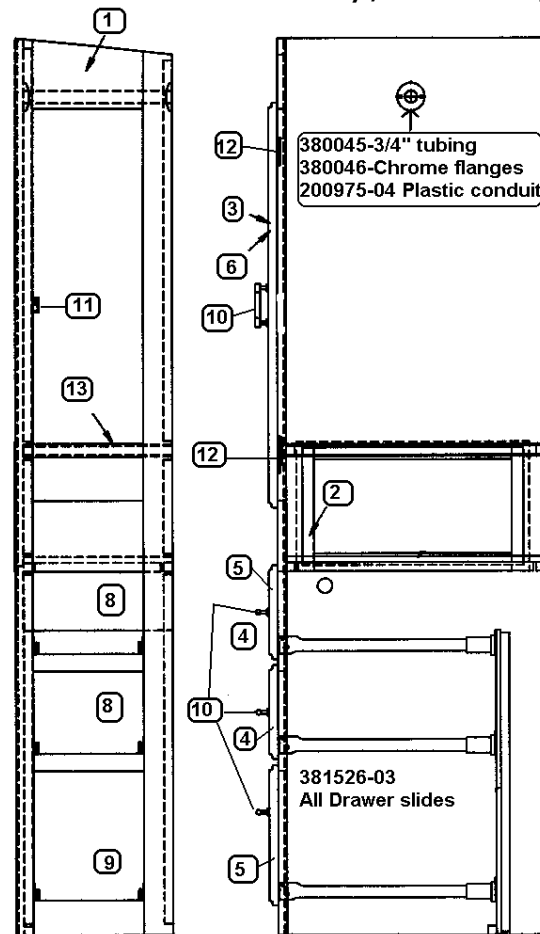

2003 LAND YACHT 390/395/396 DIESEL

965171-01 Wardrobe Assembly, RS rear, 395/396 XL

1. 965161-00z-00z Face frame, RS rear wardrobe
  2. 964799-00z Face frame, Nightstand pocket
  3. 801256-04z Door, frame only, 9.00" x 34.5"
  4. 801254-17z Drawer face, 8.00" x 9.00"
  5. 801254-18z Drawer face, 12.00" x 10.5"
  6. 372210-20 Mirror, beveled, 6.12" x 31.62"
  7. 381754 Mirror clips, not shown
  8. 964907-12 Drawer box, 7.00" x 18.00" x 6.00"
  9. 964909-09 Drawer box, 7.00" x 18.00" x 6.00"
  10. *381795 Door/Drawer handle, 3", Satin/Chrome
  11. 381228-01 Door grabber catch
  12. 381683 Door hinges, hidden
  13. 800573-60 Molding, door edge
2. *381681 Brass/Acrylic handles used on Sky Deck
3. *Beginning with unit 810864 use 381599 in place of 381795.