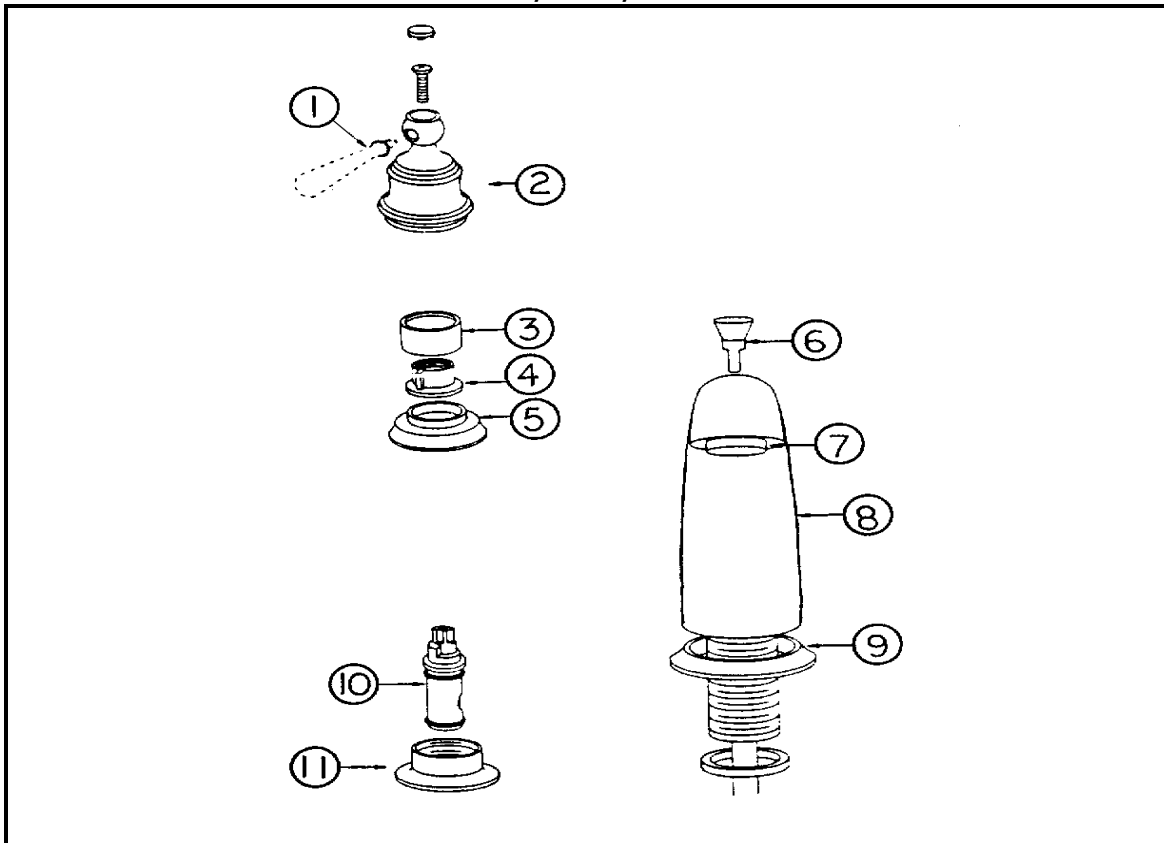

2003 LAND YACHT 390/395/396 DIESEL

PLUMBING FRESH WATER-FAUCETS 390/395/396

690421 Faucet, lavatory, brass, Moen #5951P

1) 690421-01	Handles, Moen (separate from faucet)
2) 690421-100	Hub, lever handle, hot, Moen #5951P
2a) 690421-101	Hub, lever handle, cold, Moen #5951P
3) 690421-102	Handle adapter kit, Moen #5951P
4) 690421-104	Lift rod and knob, Moen#5951P
5) 690421-105	Flowrator aerator, Moen #5951P
6) 690421-106	Spout kit, Moen faucet #5951P
7) 690421-107	Escutcheon, spout, Moen #5951P
8) 690421-108	Cartridge, Moen faucet #5951P
9) 690421-109	Handle escutcheon, Moen #5159P