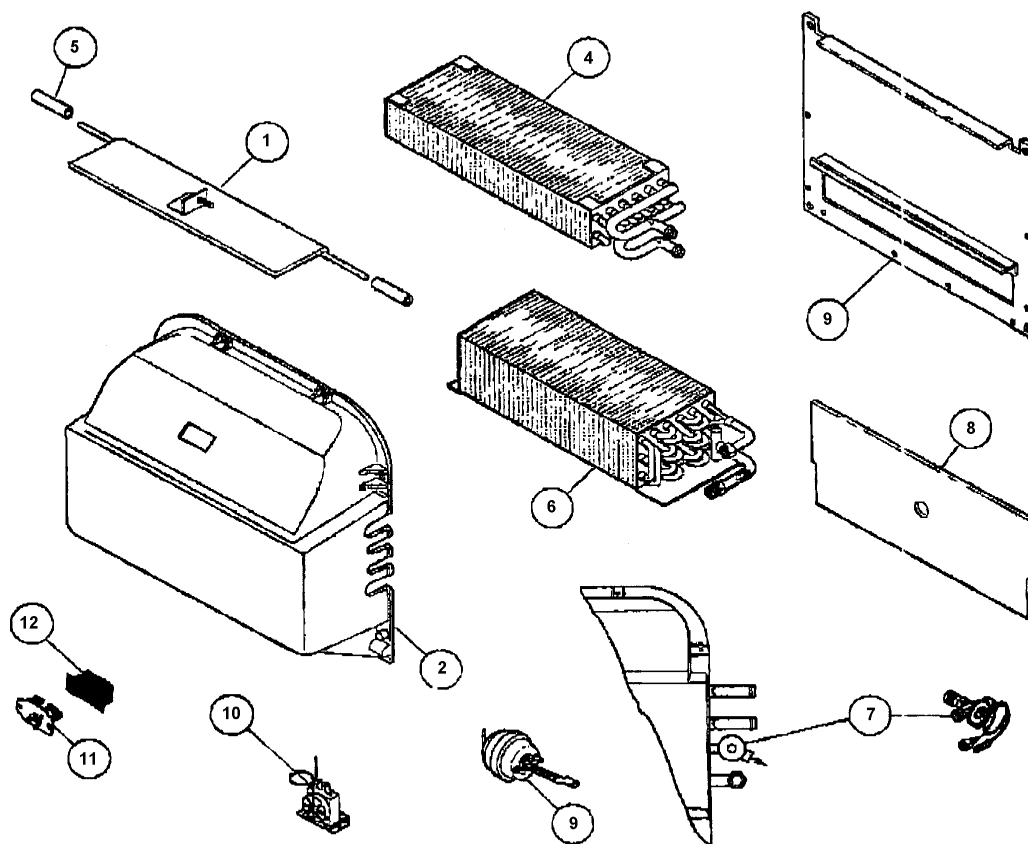

2003 LAND YACHT 390 XL SERIES DIESEL

DASH AIR CONDITIONER/HEATER

SCS/Frigette Motorhome HVAC Systems

1. 087-00219 DOOR ASSEMBLY
2. 062-00605 CASE
3. 030-00046 VACUUM MOTOR
4. 042-00044 HEATER COIL

5. 062-00623 BUSHING
6. 041-00157 EVAPORATOR COIL
7. 034-00029 EXPANSION VALVE
8. 045-00521 INSULATION

9. 071-00680 BACK PANEL
10. 033-00003 THERMOSTAT
11. 035-00006 RESISTOR
12. 071-00143 SHIELD

SPECIFIC CLIMATE SYSTEMS, INC.
1200 WEST RISINGER ROAD
FORT WORTH, TEXAS 76134
TEL. 817-283-5313

MASTER SERVICE MANUAL
KIT NO. 090-00439; EVAPORATOR
ASSEMBLY 088-00347

PAGE
A-71
1/9/01