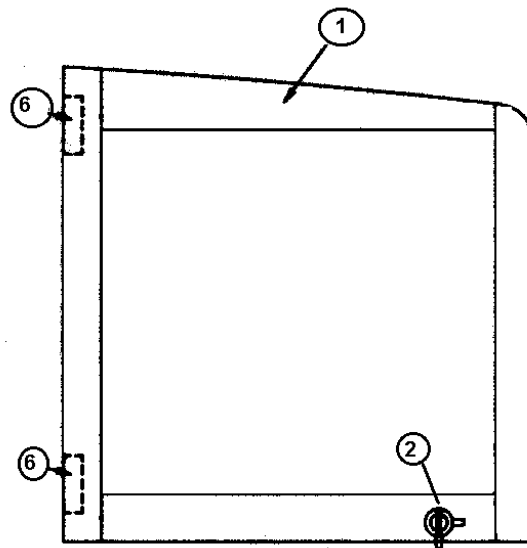

2003 LAND YACHT 390/395/396 DIESEL

964935 TV cabinet assembly, 390 XL

1. 964781-00z	Face frame, TV cabinet
2. 381227-01	Vice-action latch
3. 114909-01	TV Bracket, RH
4. 114909-012	TV Bracket, LH
5. 381310	Gas prop bracket assy. upper
6. 381072	Hinge, 3" x 1 7/8" open, gold
Not Shown:	
381262	BRACKET, PROP, W/BALL, #004002 ANGLE
114960	BRACKET-TV ROLLER SUPPORT
381443-05	CARRIER #7000
300133	WASHER EXTERNAL STAR 7/8ID ZINC