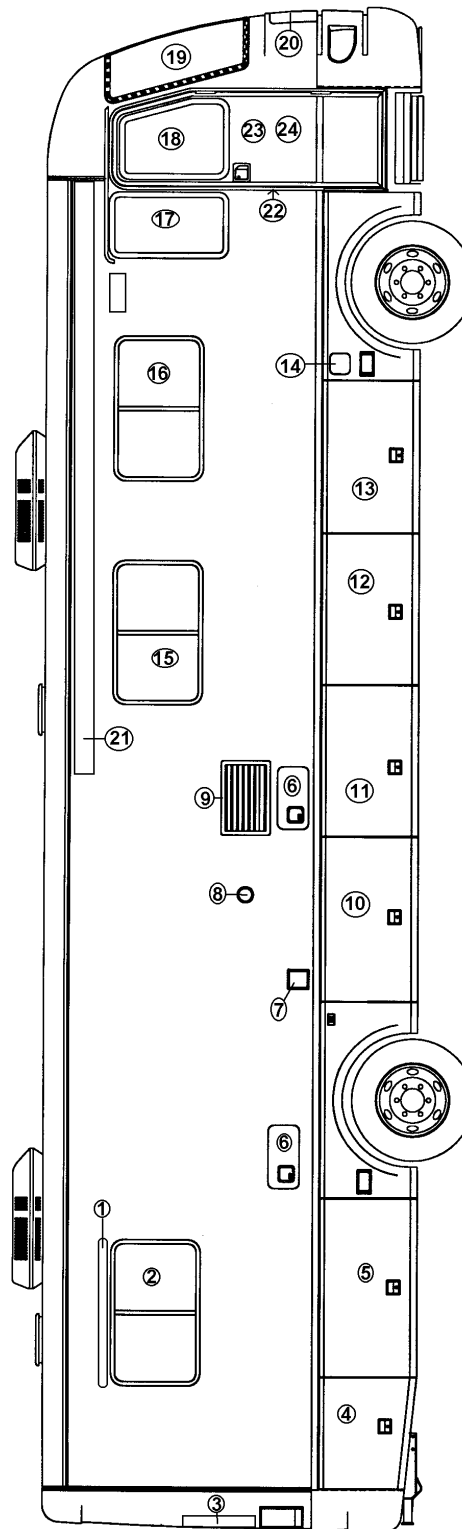

2003 LAND YACHT 390 XL SERIES DIESEL

DOORS/WINDOWS-Curbside **390 ONLY**

See next page for P/N