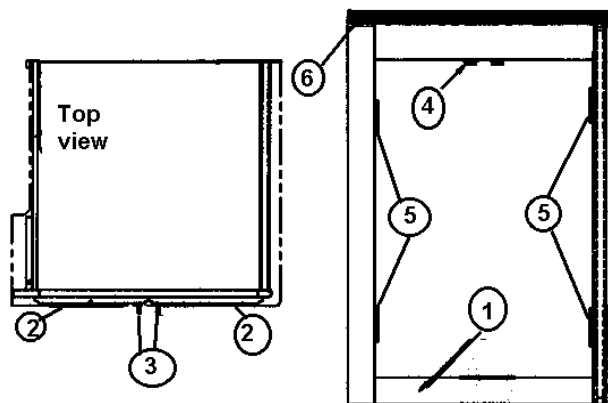

1. 964774-00z Face frame, laundry cabinet
  2. 801255-02z Door, louvered, 12.75" x 36.00"
  3. *381795 Drawer/Door handle, 3", Satin/Chrome
  4. 381228-01 Door grabber catch
  5. 381683 Hinge, hidden
  6. 964920-02 Top assembly
  - 6a. 965636 Top assembly, 390 Skydeck
  - *381681 Brass/Acrylic handles used on Sky Deck
2. *Beginning with unit 810864 use 381599 in place of 381795.