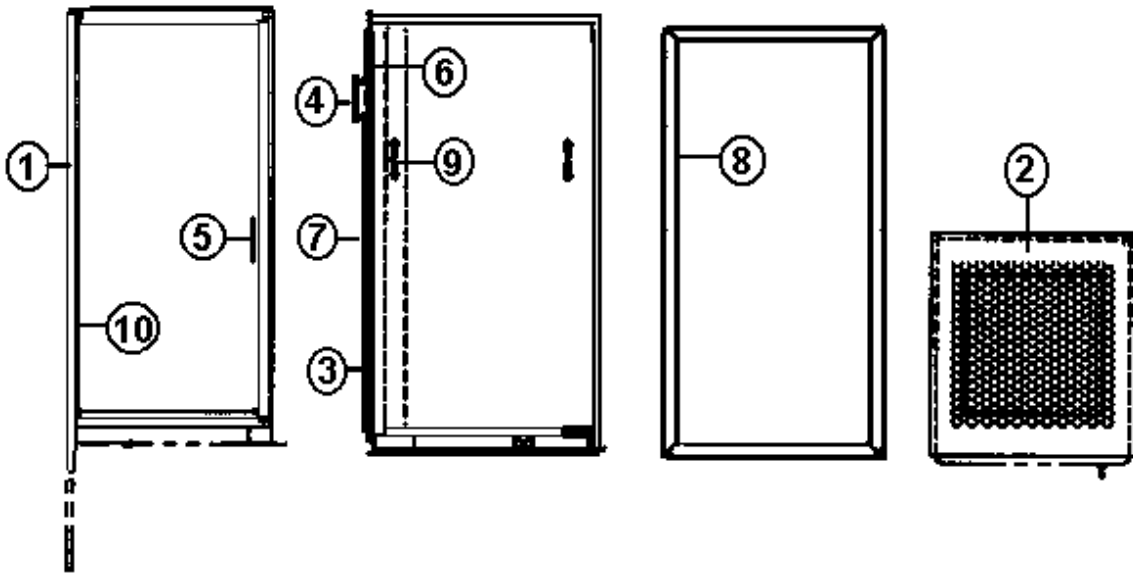

2003 LAND YACHT 390/395/396 DIESEL

965704 Closet, Chair Storage

1. 801259-00Z	Panel, 1/2" oak veneer/raw
2. 454073	Perforated metal, 14" x 14"
3. 801255-05Z	Door, louvered, 16 1/2" x 34 3/8"
4. 381681	Door handle, Brass/Acrylic
5. 381228-01	Door grabber catch
6. 381607	Hinge, inset, 110 degrees
7. 381688	Rubber bump on
8. 800573-01Z	Flat molding, 1 1/8"
9. 381566	Loop, footman, steel
10. 800610	Panel, 1/2" oak, G1S