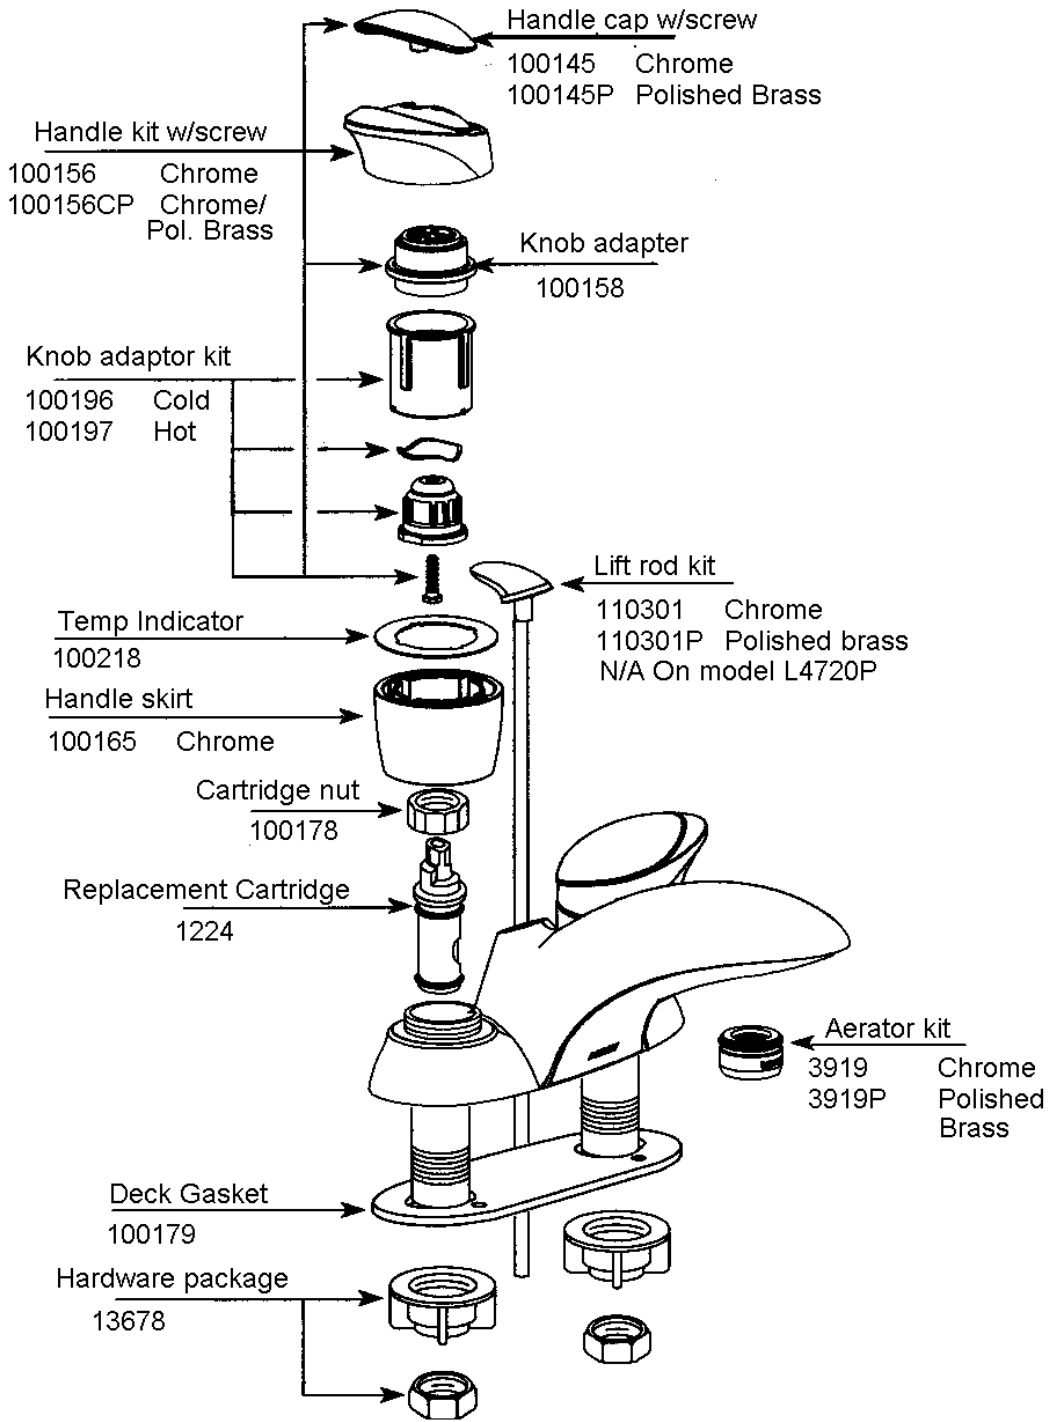

2003 LAND YACHT 390 XL SERIES DIESEL

PLUMBING-FAUCETS

390 Sky Deck Only

601823 FAUCET MOEN VILLETA, 4720CP

Contact direct Moen at 1-800-BUY-MOEN for warranty and your local parts outlet.