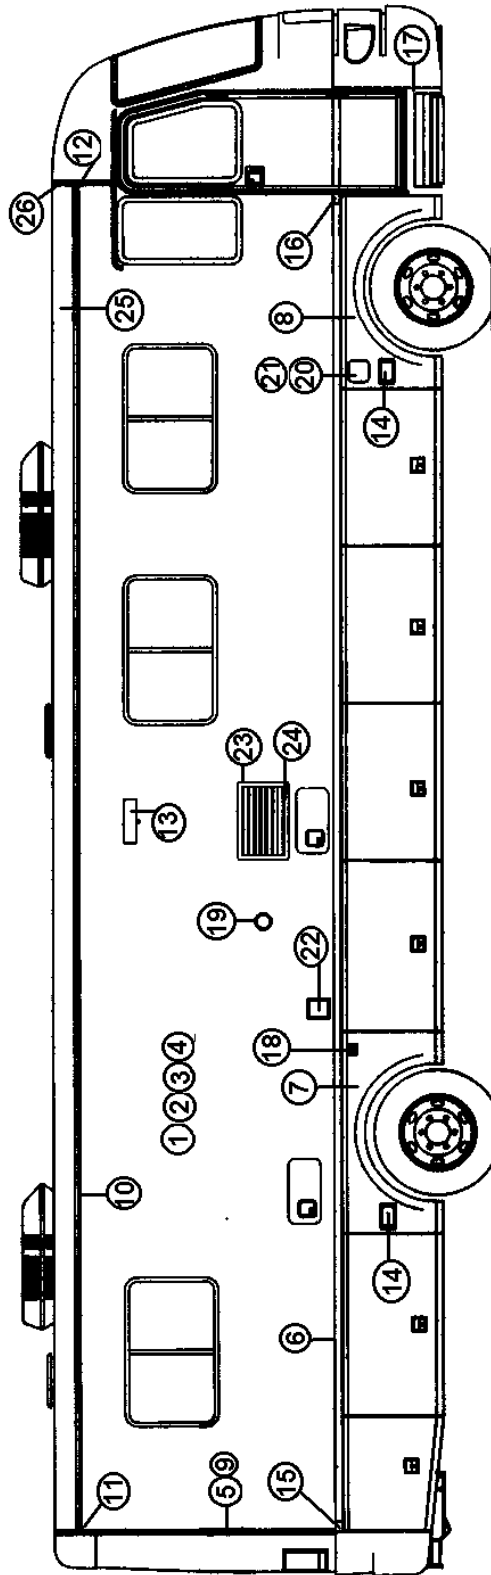

2003 LAND YACHT 390 XL SERIES DIESEL

Curb Side Wall **390 only**

See next page for P/N