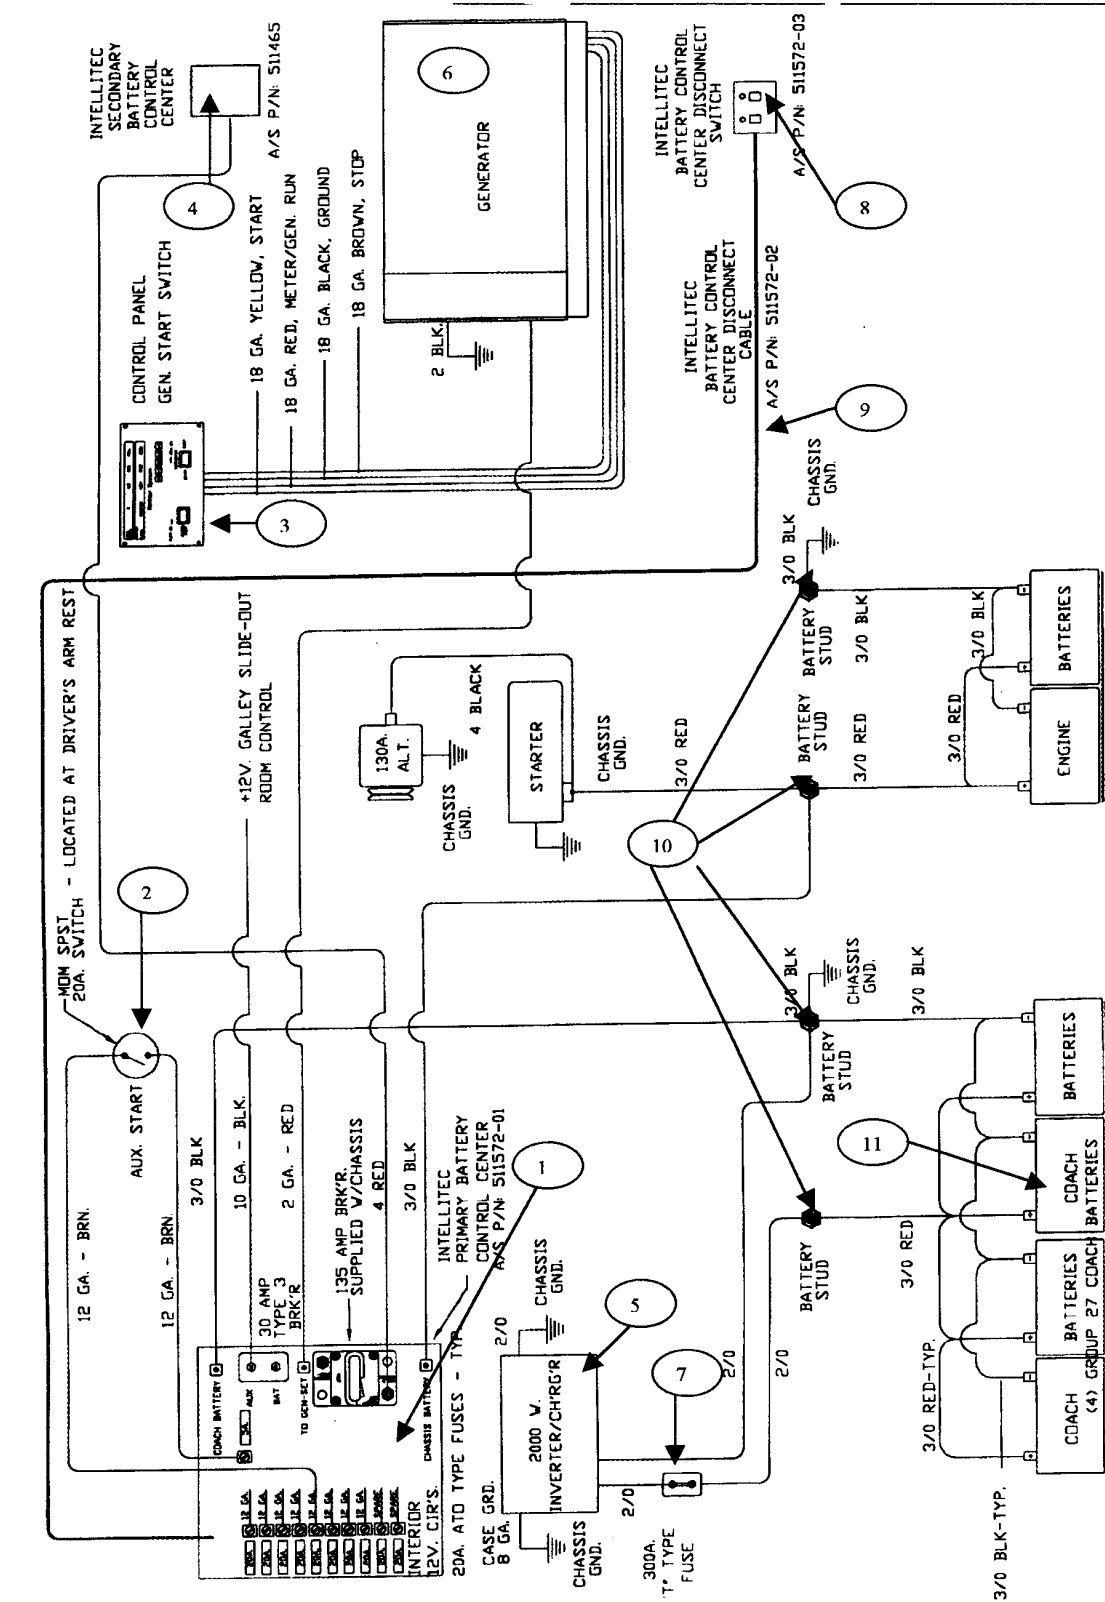

2003 LAND YACHT 390 XL SERIES DIESEL