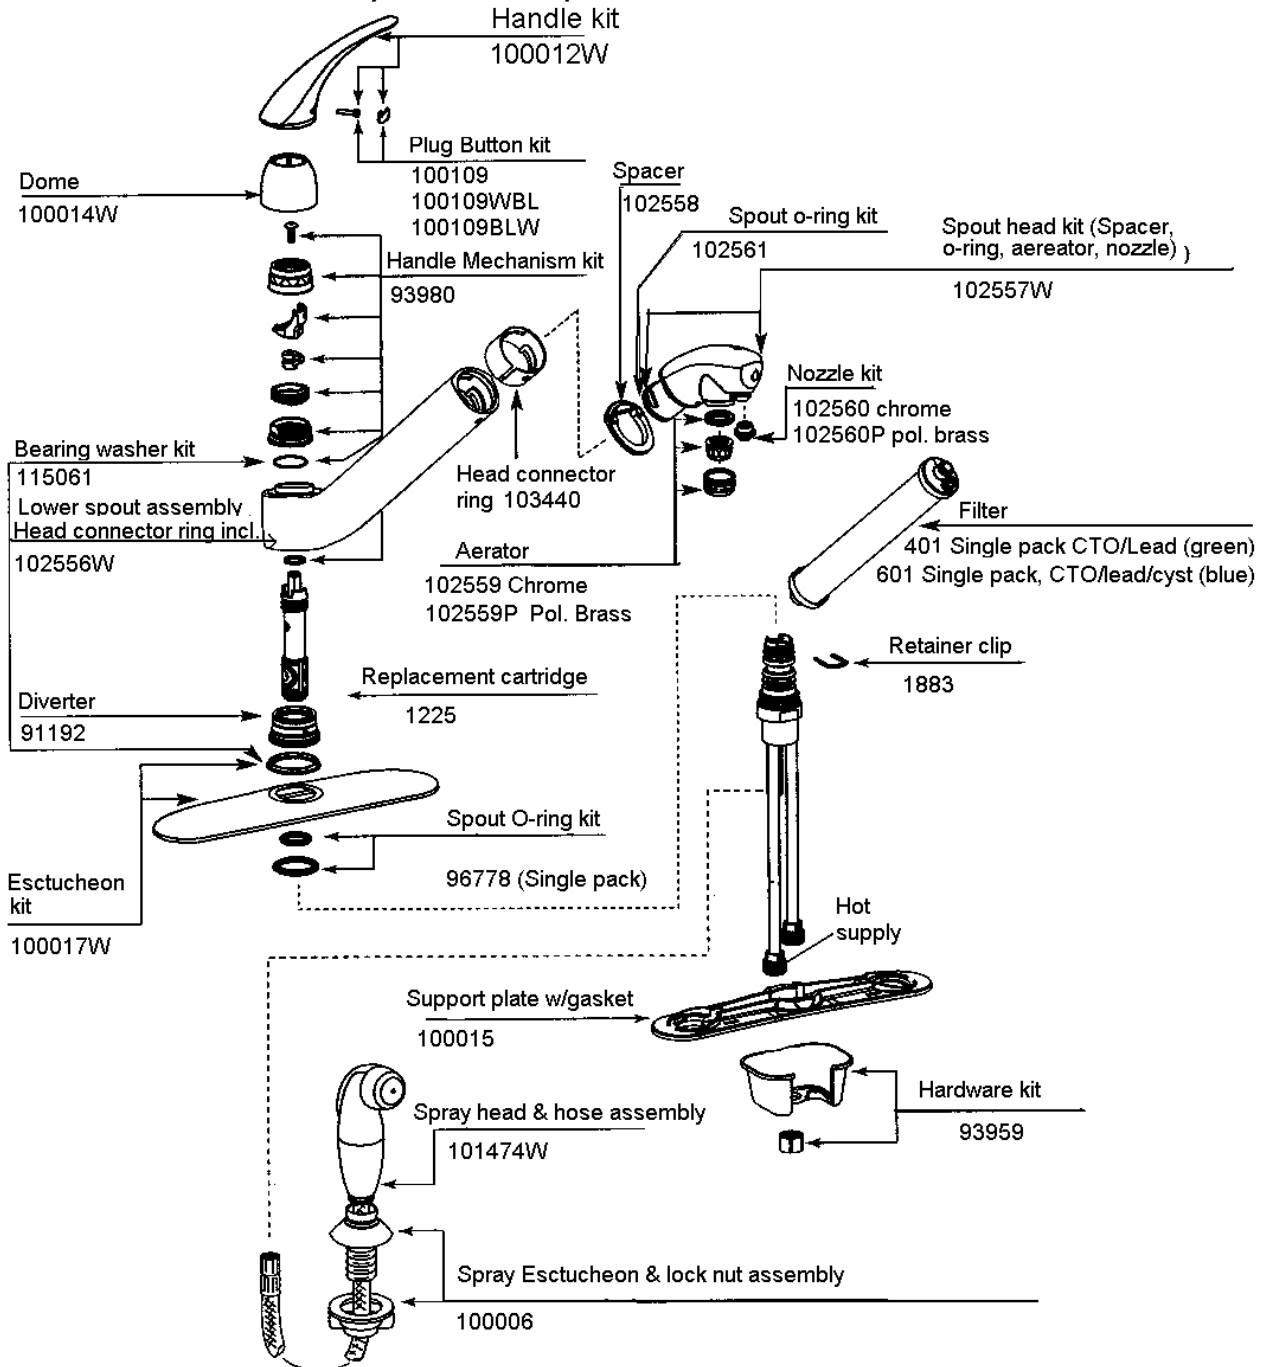

2003 LAND YACHT 390 XL SERIES DIESEL

PLUMBING-FAUCETS

601828, MDL 7050W, Glacier, Moen Pure Touch
Contact direct Moen at 1-800-BUY-MOEN for warranty and
your local parts outlet.