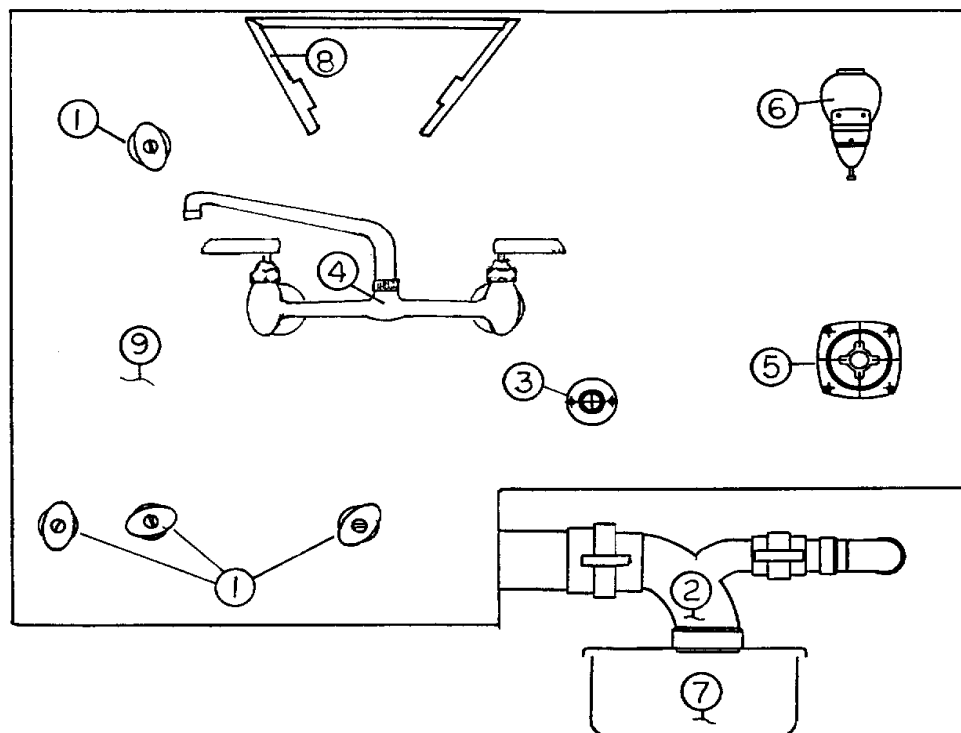

2003 LAND YACHT 390 XL SERIES DIESEL

PLUMBING Utility Compartment

1) 601698-22 Shut-off, 1/2 barb x 1/2 barb
2) 601482 Dump valves, includes gray and black w/drop out
3) 601786 Water hook up, black water flush
4) 601742 Faucet, BK, heavy duty
5) 601392-04 City water hook up w/ regulator
6) 381651 Dispenser, liquid soap
7) 203201 Pan, sewer hose storage
8) 203035 Holder, paper towel

Not shown

- 511045-02 Hatch, electrical, polar white
- 381463-02 Hatch, sewer hose, black, 5"
- 385931-01 Decal sheet, all panel decals
- 801281 Utility panel support
- 690264-03 PLUMBING FLASHING V-2049-1 WHITE