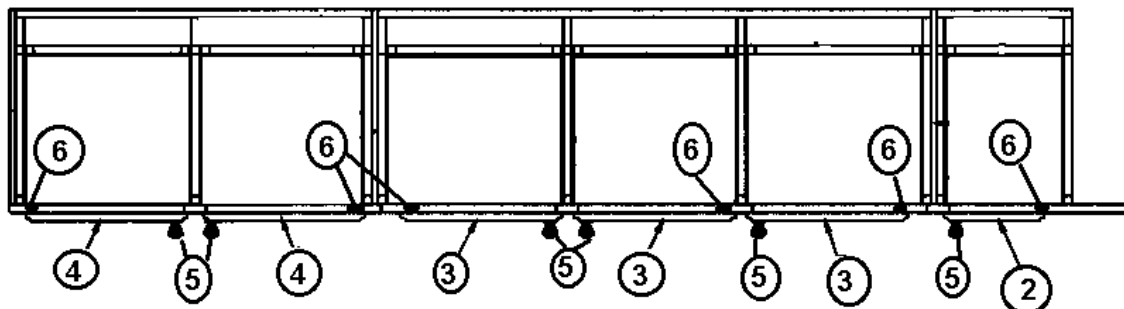

2003 LAND YACHT 390 XL SERIES DIESEL

964863-01 Locker Assembly, RS Lounge390/395/396 XL

1. 964770-00z	Face frame, RS lounge, roof locker
2. 801253-01z	Door raised panel, 9.00" x 16.25"
3. 801253-02z	Door raised panel, 14.50" x 11.25"
4. 801253-03z	Door raised panel, 14.50" x 16.25"
5. *381796	Door knob, hollow, 1.25" diameter
6. 381683	Door hinges
7. 381228-01	Door grabber catch

*381726 Brass/Acrylic knob used on Sky Deck

*Beginning with unit 810864 use 381576 in place of 381796