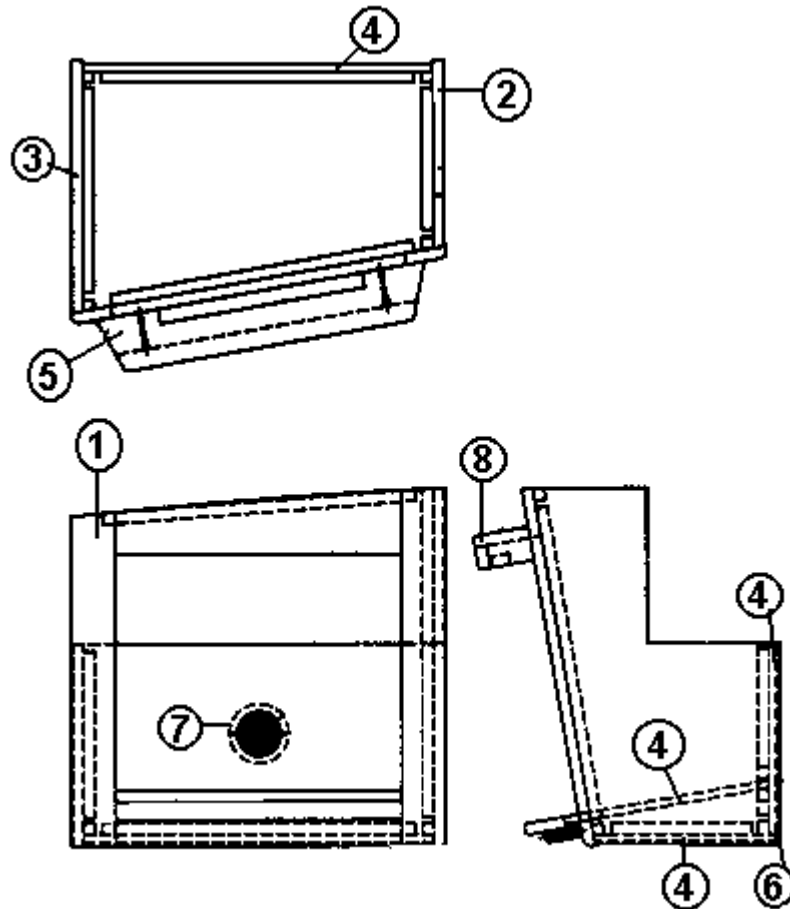

2003 LAND YACHT 390/395/396 DIESEL

965759 Assembly Overhead TV Cabinet, Sky Deck

1. 965758-00Z	Face frame, overhead TV cabinet
2. 965063-00Z	Side, RH, overhead TV cabinet
3. 965064-00Z	Side, LH, overhead TV cabinet
4. 801259-00Z	Panel, .5" wood veneer/veneer
5. 965262-00Z	Shelf, front, TV cabinet
6. 690429	Louver, 2" round
7. 965760-00Z	Top cap

Not shown:

115123-01	Bracket, LH TV mount
115123-02	Bracket, RH TV mount