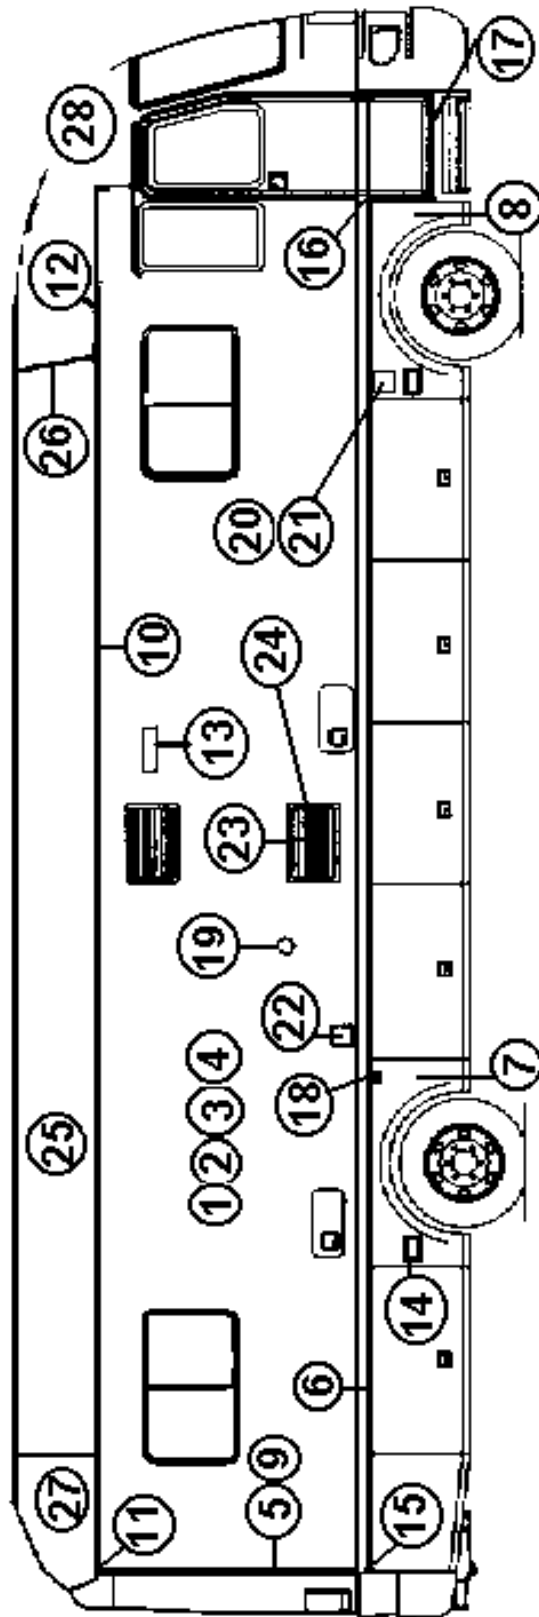

2003 LAND YACHT 390 XL SERIES DIESEL

Curbside Wall 390 Skydeck