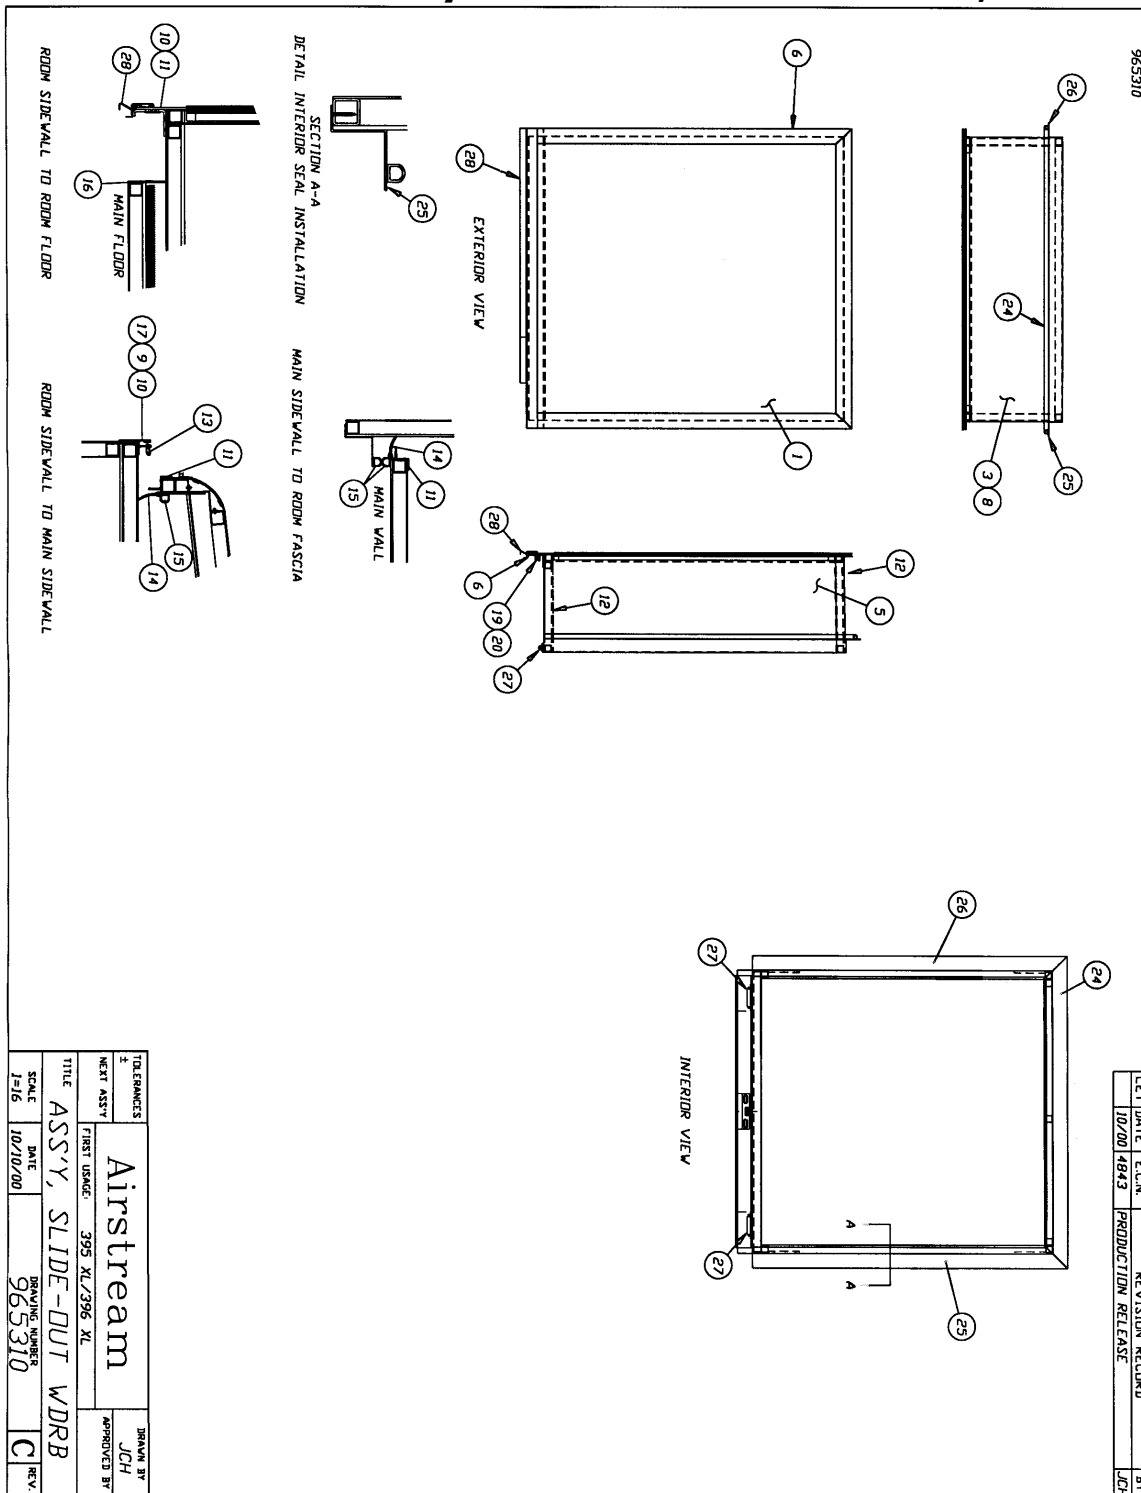

2003 LAND YACHT 390 XL SERIES DIESEL

965310 Assembly Slide-out Wardrobe 395, 396

SEE NEXT PAGE FOR P/N