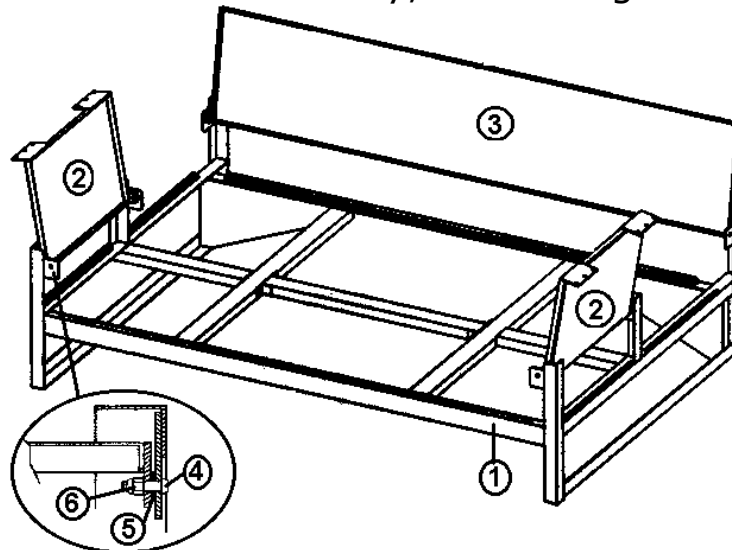

454059 Assembly, Sun Lounger

1. 454059-01 Frame, Sun Lounger
2. 454059-02 Lid, Sun Lounge, RH-LH
3. 454059-03 Back-Lid, Sun Lounger
4. 345420 3/8" x 1 1/4", S.S. shoulder bolt
5. 300138 3/8" ID nylon flat washer
6. 350174 5/16" x 18 S.S. Nylox nut