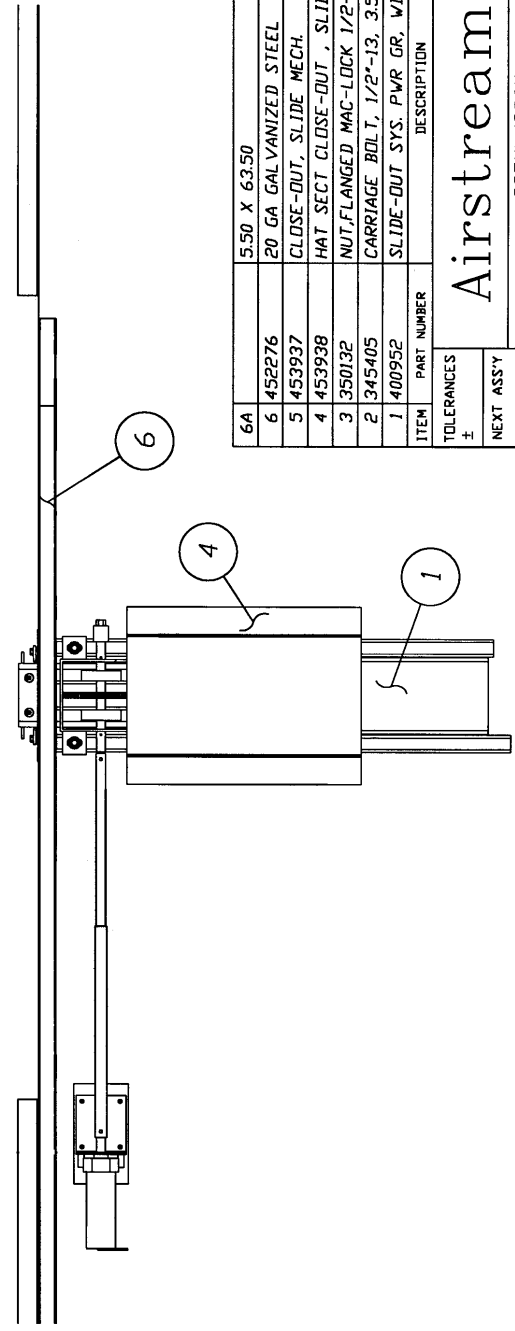

2003 LAND YACHT 390/395/396 DIESEL

LET DATE	E.C.N.	REVISION RECORD	BY
9/00	4843	PRODUCTION RELEASE	JCH

ITEM	PART NUMBER	DESCRIPTION	QTY	UM
6A		5.50 X 63.50	1	EA
6	452276	20 GA GALVANIZED STEEL	3.00	SF
5	453937	CLOSE-OUT, SLIDE MECH.	1	EA
4	453938	HAT SECT CLOSE-OUT, SLIDE MECH	1	EA
3	350132	NUT, FLANGED MAC-LOCK 1/2-13	6	EA
2	345405	CARRIAGE BOLT, 1/2"-13, 3.5" LONG	6	EA
1	400952	SLIDE-OUT SYS. PWR GR. WDRB	1	EA

TOLERANCES	±	DRAWN BY Airstream	JCH
NEXT ASSY			
FIRST USAGE: 395XL/396XL		APPROVED BY	
TITLE: INSTALL WDRB S/D MECH		REV. A	
SCALE: 1=1	DATE: 09/20/00	DRAWING NUMBER: 110799