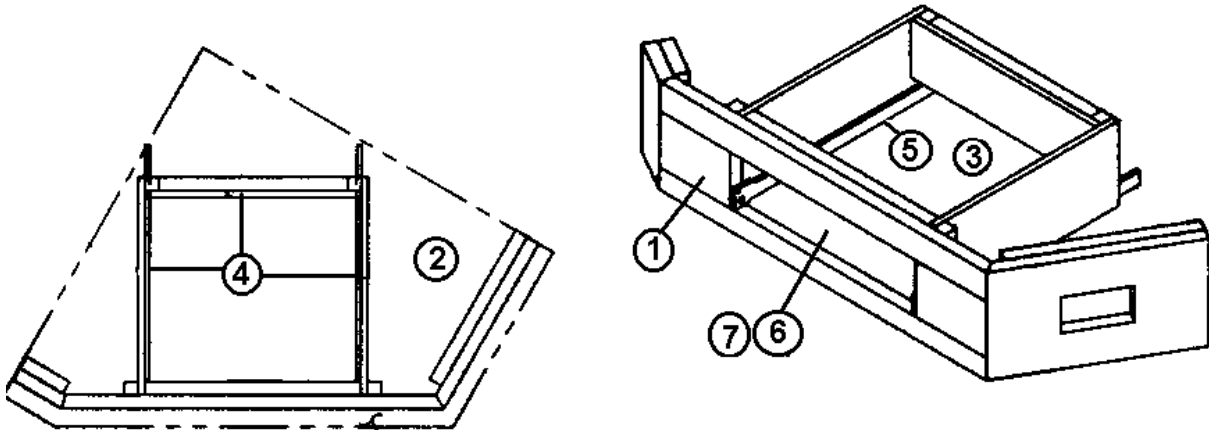

2003 LAND YACHT 390/395/396 DIESEL

965422-01 Vanity Assembly,

1. 965421-00z	VANITY FRONT-BEDROOM, 395/396
2. 965364-01	SHELF-TOP TV BEDROOM
3. 964906-18	DRAWER BOX ASSEMBLY-2.75" X 11.00" X 11.00"
4. 800507-03	LAUAN, 3/8" X 4' X 8'
5. 381526-01	DRAWER SLIDE, 14"
6. 801254-164	DRAWER FACE - 4.75 X 14.25 OAK
7. *381795	PULL OPEN ARCH 3"CTR SATIN CHROME

*381681 Brass/Acrylic handles used on Sky Deck

*Beginning with unit 810864 use 381599 in place of 381795.