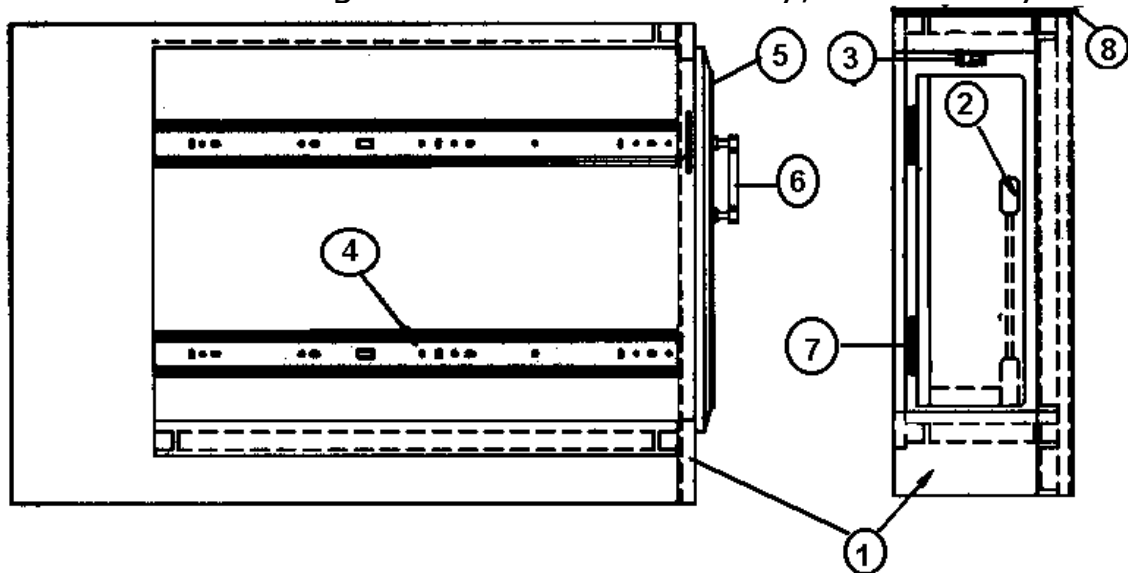

2003 LAND YACHT 390 XL SERIES DIESEL

965001-01 Magazine Cabinet Assembly, 390/395/396 XL

965001-02 Magazine Cabinet Assembly, 390 XL Skydeck

1. 964886-00z	Face frame, magazine cabinet
2. 964885-00z	Face frame, magazine rack
3. 381228-01	Door grabber catch
4. 381090	Drawer slide, 22"
5. 801254-13z	Drawer face, 6.50" x 16"
6. *381795	Door/Drawer handle, 3", Satin/Chrome
7. 381683	Door hinges
8. 964888-01	Top assembly, magazine rack
8a. 965696	Top assembly, magazine rack, Skydeck
9. 964889-01	Shelf top, magazine rack assembly, (Not shown)

*381681 Brass/Acrylic handles used on Sky Deck

*Beginning with unit 810864 use 381599 in place of 381795.