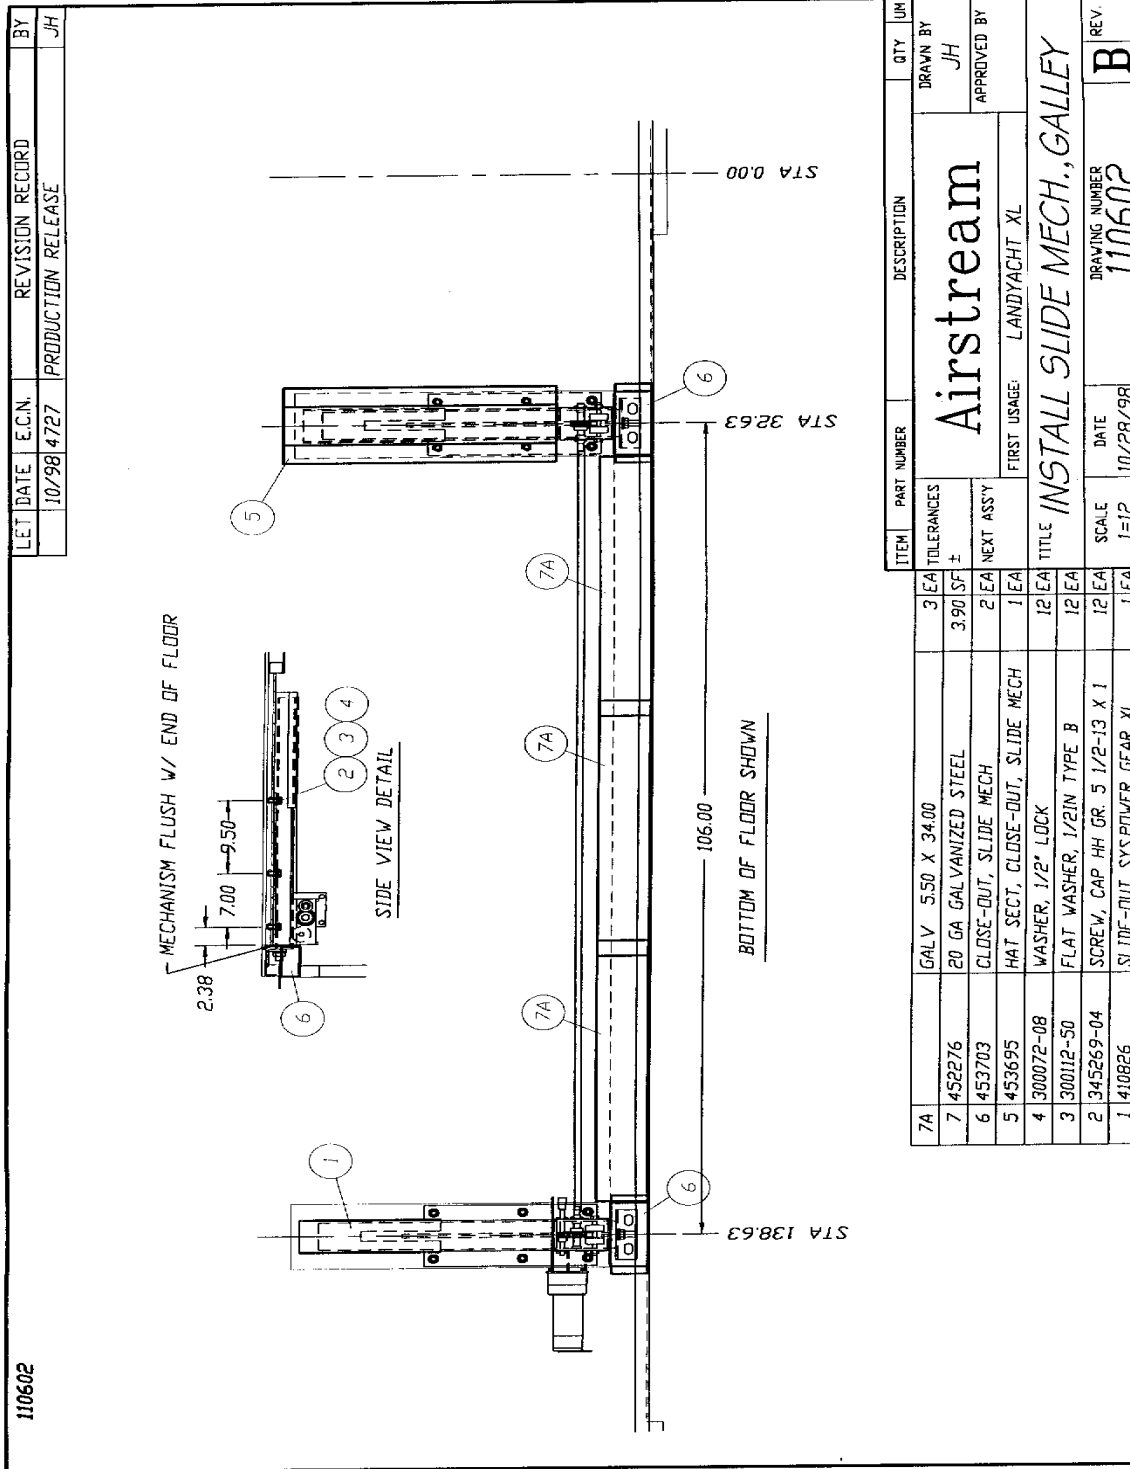

2003 LAND YACHT 390/395/396 DIESEL

HARDWARE GALLEY SLIDE MECHANISM