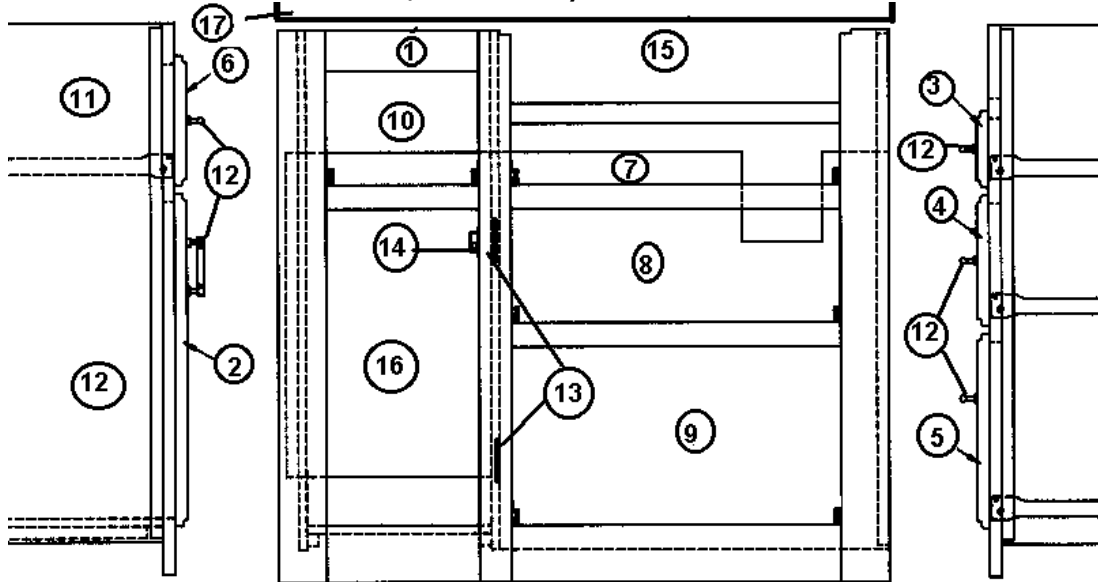

- | | |
|--|---|
| 1. 964762-00z | Face frame, Galley, cook top section |
| 2. 801253-05z | Door, raised panel, 10.50" x 20.5" |
| 3. 801254-03z | Drawer face, 4.75" x 21.50" |
| 4. 801254-04z | Drawer face, 8.00" x 21.50" |
| 5. 801254-05z | Drawer face, 12.00" x 21.50" |
| 6. 801254-07z | Drawer face, 8.00" x 10.50" |
| 7. 964906-02 | Drawer box, 2.75" x 19.50" x 18.00" |
| 8. 964907-03 | Drawer box, 6.00" x 19.50" x 18.00" |
| 9. 964909-02 | Drawer box, 10.00" x 19.50" x 18.00" |
| 10. 964907-02 | Drawer box, 6.00" x 8.50" x 18.00" |
| 11. 381526-03 | Drawer slide, 18", pair |
| 12. *381795 | Drawer/Door handle, 3", Satin/Chrome |
| 13. 381683 | Door hinges |
| 14. 381228-01 | Door grabber catch |
| 15. 690396-08 | Cooktop, 3-burner, Amana |
| 16. 381491 | Trash can, roll out |
| 17. 964859-01 | Corian galley top |
| *381681 | Brass/Acrylic handles used on Sky Deck. |
| *Beginning with unit 810864 use 381599 in place of 381795. | |