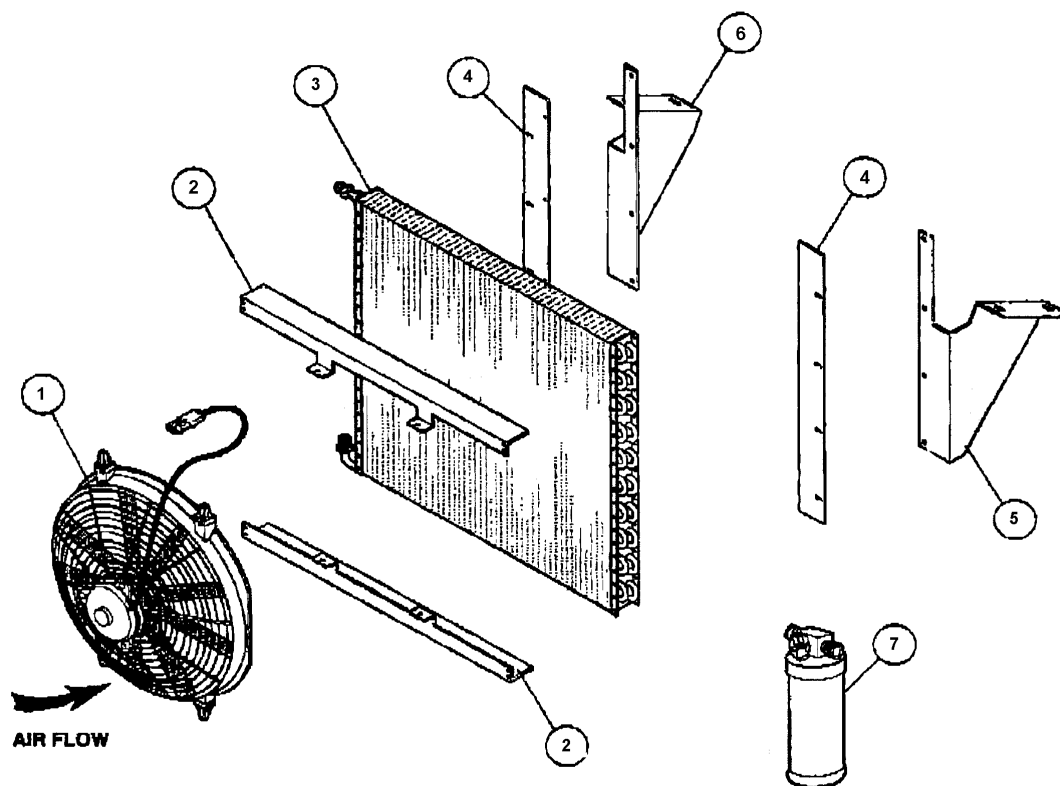

VACUUM DIAGRAM

PAGE
F-04

7/28/97

2003 LAND YACHT 390 XL SERIES DIESEL

DASH AIR CONDITIONER/HEATER

SCS/Frigette MOTORHOME HVAC SYSTEMS

- 1. 086-00329 FAN ASSEMBLY
- 2. 070-00638 BRACKET
- 3. 040-00096 CONDENSER COIL