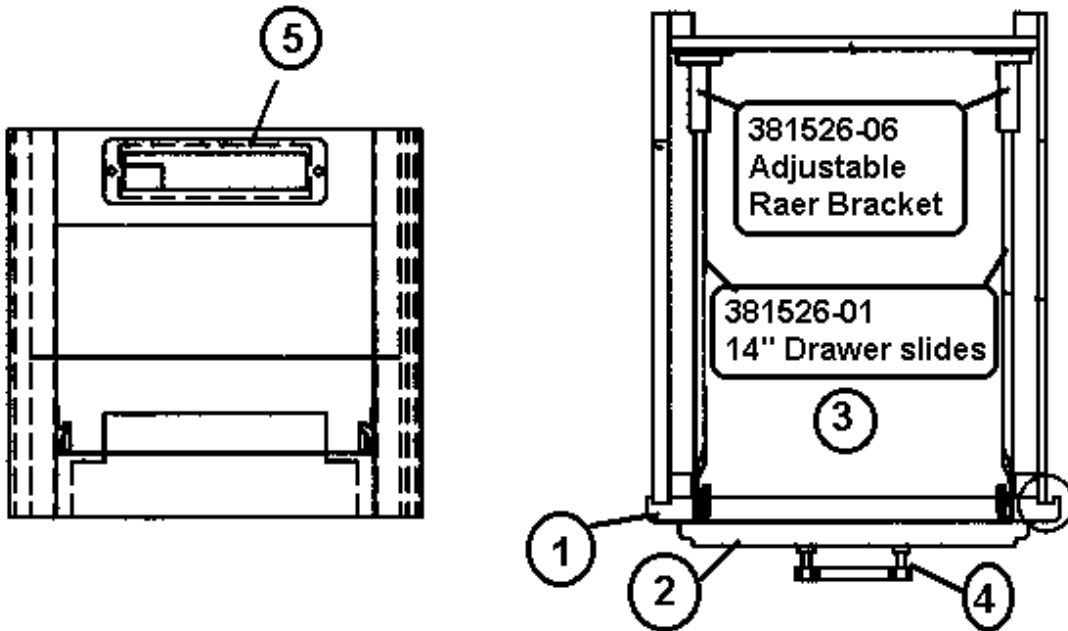

*381726 Brass/Acrylic knob used on Sky Deck

*Beginning with unit 810864 use 381576 in place of 381796

2003 LAND YACHT 390/395/396 DIESEL

965071-01 Cab Cabinet Assembly 390/395/396 XL

- | | |
|---------------|--------------------------------------|
| 1. 965086-00z | Face frame, cab cabinet |
| 2. 801254-07z | Drawer face, 8.00" x 10.50" |
| 3. 964907-10 | Drawer box, 6.00" x 14.00" x 8.50" |
| 4. *381795 | Door/Drawer handle, 3", Satin/Chrome |
| 5. 203234 | Pop up cup holder, black |