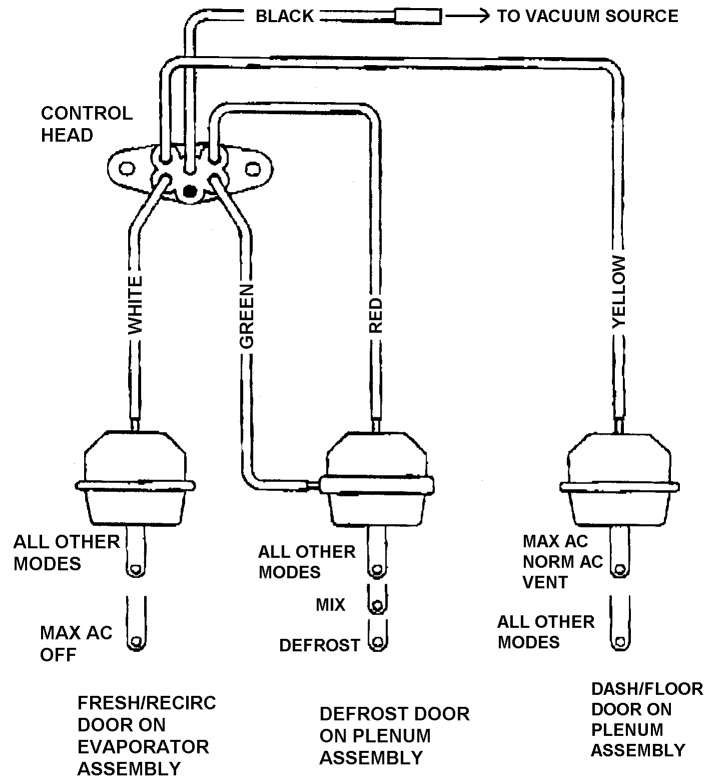

2003 LAND YACHT 390 XL SERIES DIESEL

DASH AIR CONDITIONER/HEATER

SCS/Frigette

MOTORHOME HVAC SYSTEMS

SPECIFIC CLIMATE SYSTEMS, INC.
1200 WEST RISINGER ROAD
FORT WORTH, TEXAS 76134
TEL. 817-293-5315

MASTER SERVICE MANUAL

VACUUM DIAGRAM

PAGE
F-04

7/28/97