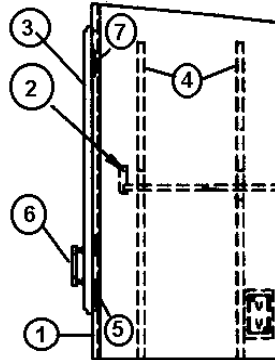

2003 LAND YACHT 390/395/396 DIESEL

964922-01 Laundry Cabinet, Upper 390/395 XL
965709 Laundry cabinet, upper 390 Sky Deck

1. 964904-00z Face frame, laundry cabinet
2. 964834-00z Shelf facer laundry cabinet
3. 801253-11z Door, raised panel, 12.75" x 27.00'
4. 381527 Speedy shelf strips
5. 381228-01 Door grabber catch
6. *381795 Drawer/Door handle, 3", Satin/Chrome
7. 381683 Door hinges, hidden
8. 800573-00Z Molding, door edge, 1 3/32" x 80"
- *381681 Brass/Acrylic handles used on Sky Deck
- 964867 Storage Cabinet Assembly, Stool Room