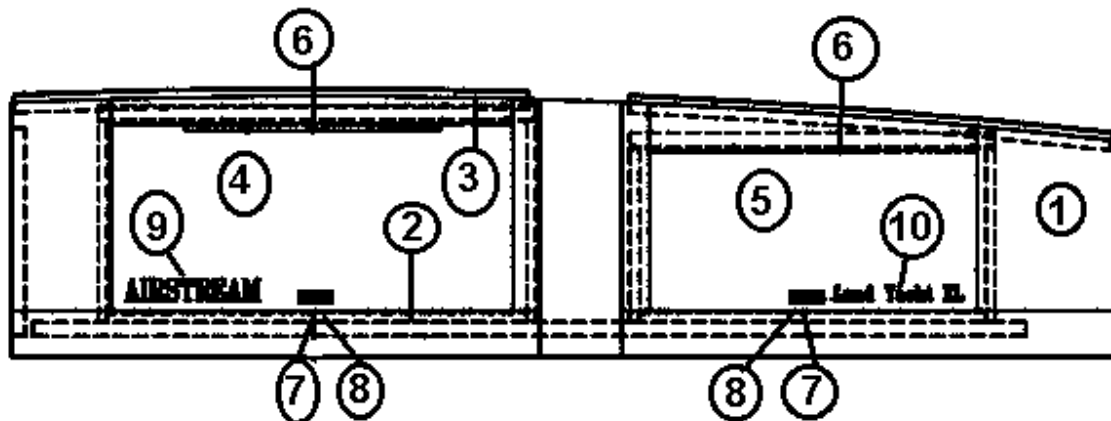

2003 LAND YACHT 390 XL SERIES DIESEL

965069 Front Liner Locker Assembly, 390/395/396 XL

1. 965061-00z	Face frame, front liner locker
2. 701538	Velour black carpet
3. 702992	Headliner, vinyl
4. 371374-01	Glass, 3/16" Tint, 9.88" x 21.56"
5. 371375-02	Glass, 3/16" Tint, 8.38" x 17.81"
6. 381654	Glass door hinge, non-bore, black XL
7. 381653	Latch, single touch black
8. 381707	Strike, w/pull, glass door, black
9. 386034	Decal, AIRSTREAM 7.5"
10. 386033	Decal, Land Yacht, 7.5"