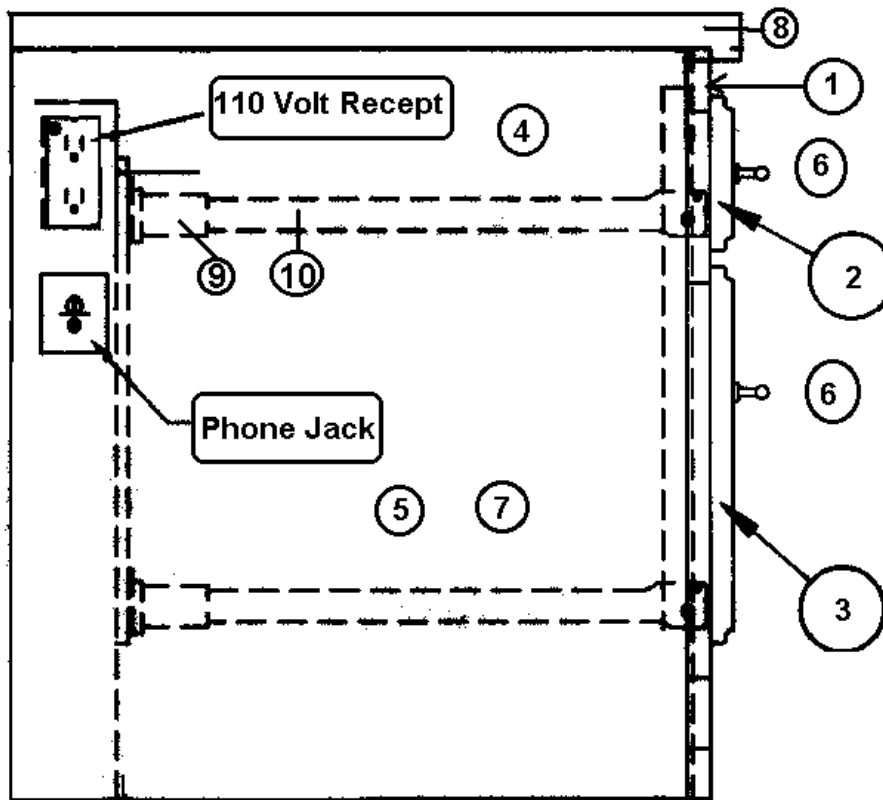

2003 LAND YACHT 390 XL SERIES DIESEL

965083-02 End table assembly, 390/395/396 XL

1. 965084-00z	Face frame, End Table
2. 801254-16z	Drawer face, 4.75" x 14.25"
3. 801254-02z	Drawer face, 12.00" x 14.25"
4. 964906-15	Drawer box, 12.25" x 18.00" x 2.75"
5. 964909-03	Drawer box, 12.25" x 18.00" x 10.75"
6. *381795	Door/Drawer handle, 3", Satin/Chrome
7. 114961	Hanger, file folder, Not shown
8. 965059-01	Top assembly, end table
9. 381526-03	Drawer slide, 18"
10. 381526-06	Bracket, adjustable, rear

*381681 Brass/Acrylic handles used on Sky Deck

*Beginning with unit 810864 use 381599 in place of 381795.