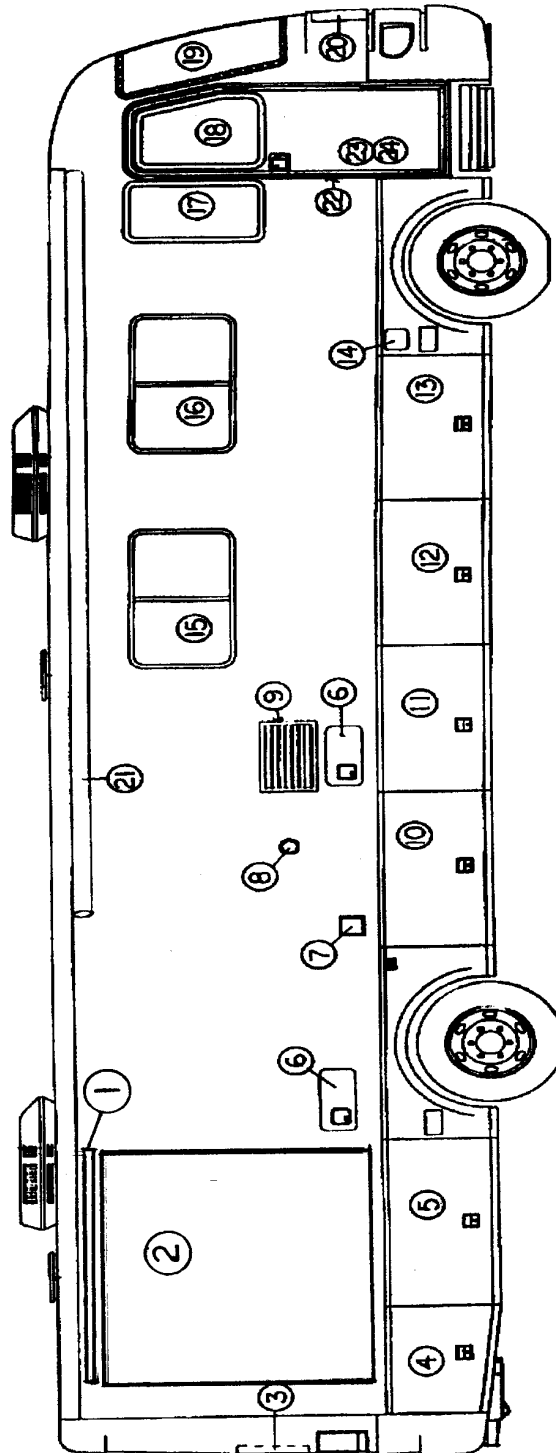

2003 LAND YACHT 390 XL SERIES DIESEL

Doors/Windows CS
395-396 ONLY

See next page for P/N