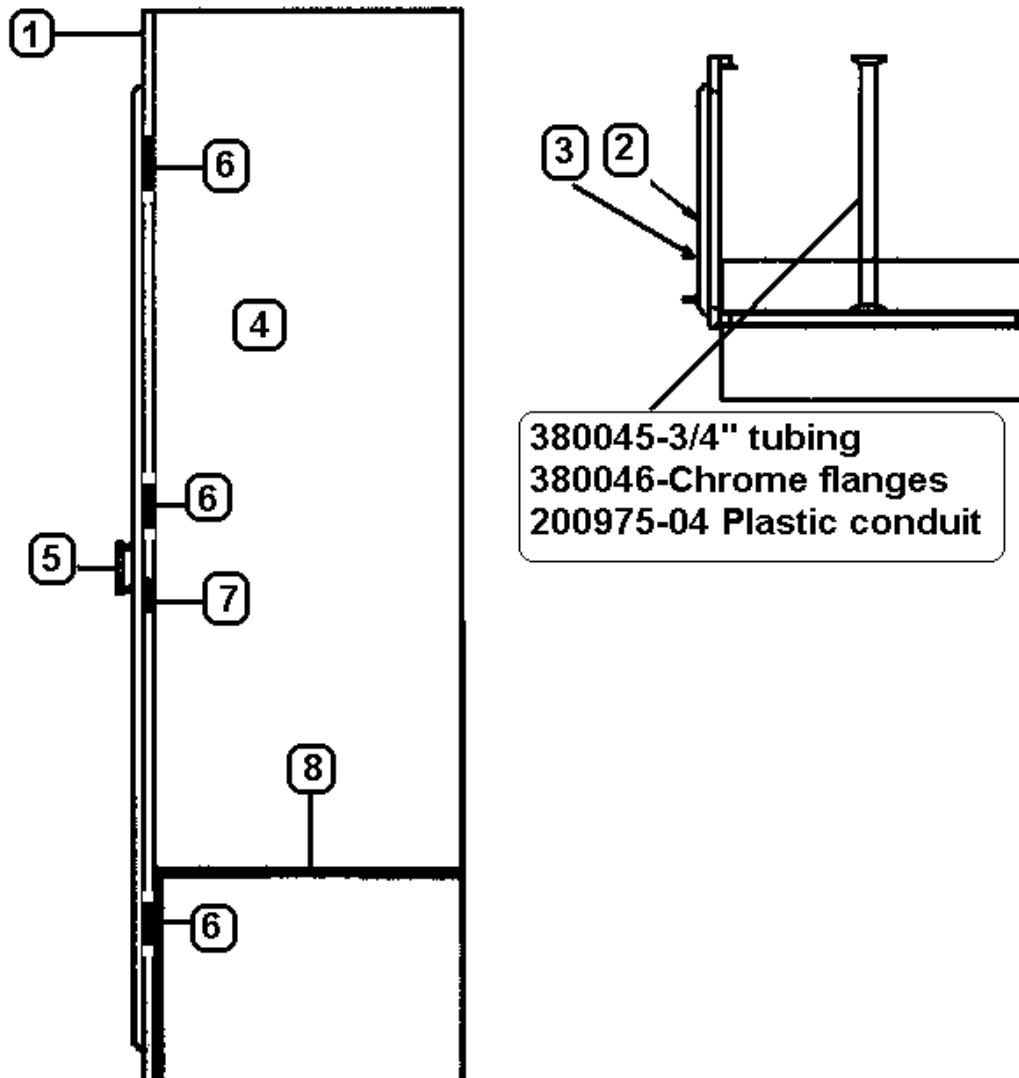

2003 LAND YACHT 390/395/396 DIESEL

964846-01 Wardrobe Assembly, CS Rear-390 XL

1. 964782-00z	Face frame, CS closet
2. 801256-01z	Door, frame only, 16.5" x 69.00"
3. 372210-15	Glass, beveled 13.62" x 32.62"
4. 381754	Mirror retaining clips, Not Shown
5. *381795	Door/Drawer handle, 3", Satin/Chrome
6. 381683	Door hinges, hidden
7. 381228	Door grabber catch
8. 701538	Carpet liner, black

2. *381681 Brass/Acrylic handles used on Sky Deck
   *Beginning with unit 810864 use 381599 in place of 381795.