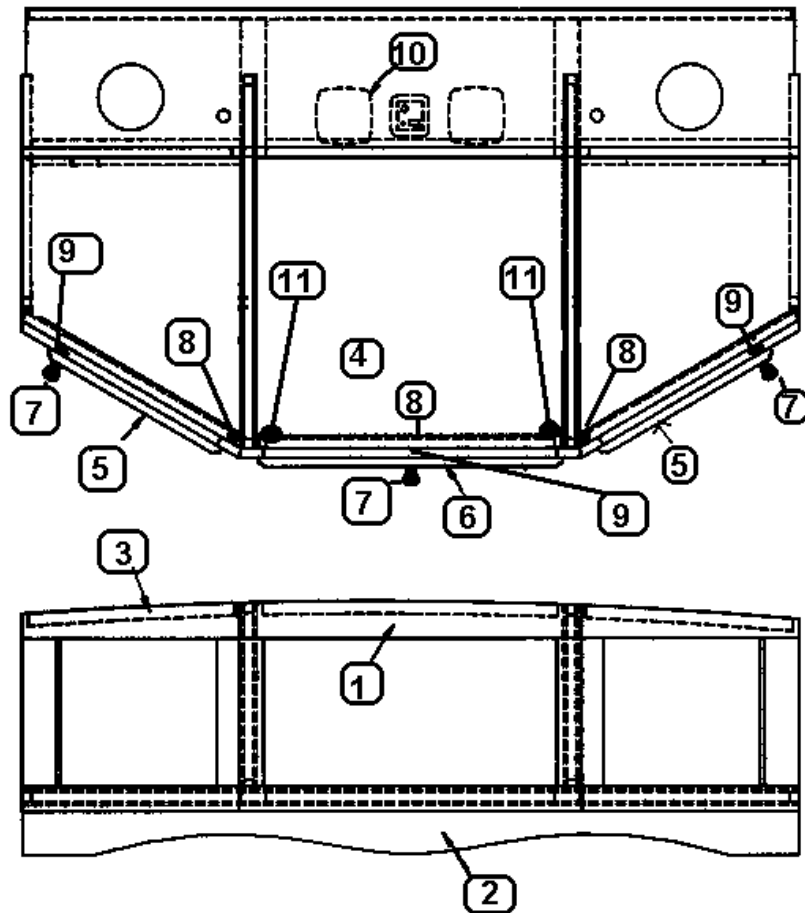

2003 LAND YACHT 390/395/396 DIESEL

964848-01 Roof locker Assembly, RS rear, 390/395/396

1. 964784-00z	Face frame, Rear liner locker
2. 964796-00z	Rail, rear roof locker, light cover
3. 114812	Aluminum angle, 1" x 1"
4. 701538	Carpet liner, black
5. 801253-09z	Door, raised panel, 16" x 12.75"
6. 801253-10z	Door, raised panel, 24.5" x 12.75"
7. *381796	Door knob, hollow, 1.25" diameter
8. 391683	Door hinges, hidden
9. 381228-01	Door grabber catch
10. 511464-07	Speaker/Headphone system
11. 381147	Door support
*381726	Brass/Acrylic knob used on Sky Deck
*Beginning with unit 810864 use 381576 in place of 381796