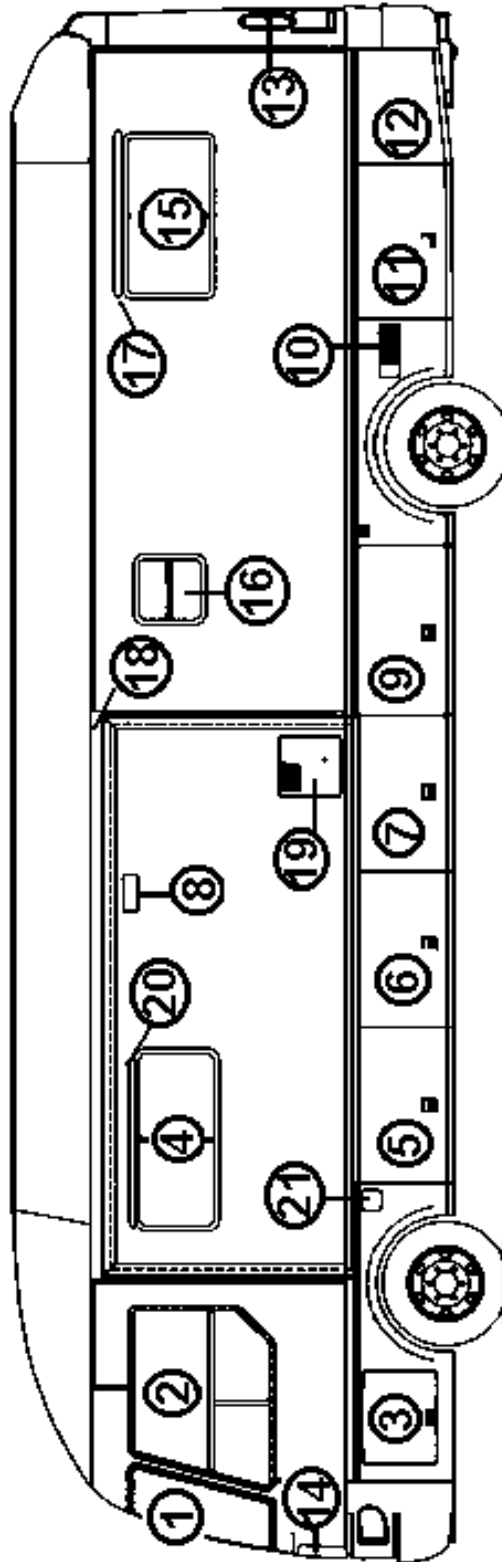

2003 LAND YACHT 390 XL SERIES DIESEL

DOORS/WINDOWS 390 Skydeck Roadside