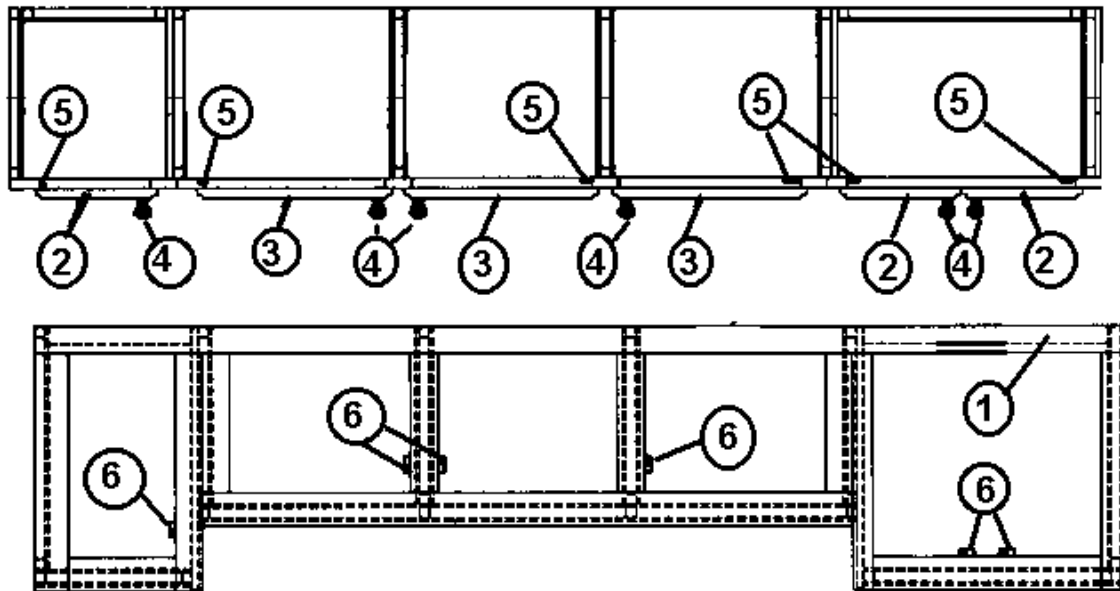

2003 LAND YACHT 390/395/396 DIESEL

964864-01 Locker Assembly, CS Lounge, 390/395/396 XL

- | | |
|---------------|------------------------------------|
| 1. 964769-00z | Face frame, CS lounge, roof locker |
| 2. 801253-01z | Door, raised panel, 9.00' x 16.25" |
| 3. 801253-02z | Door, raised panel, 14.5" x 11.25" |
| 4. *381796 | Door knob, hollow, 1.25" diameter |
| 5. 381683 | Door hinges |
| 6. 381228-01 | Door grabber catch |