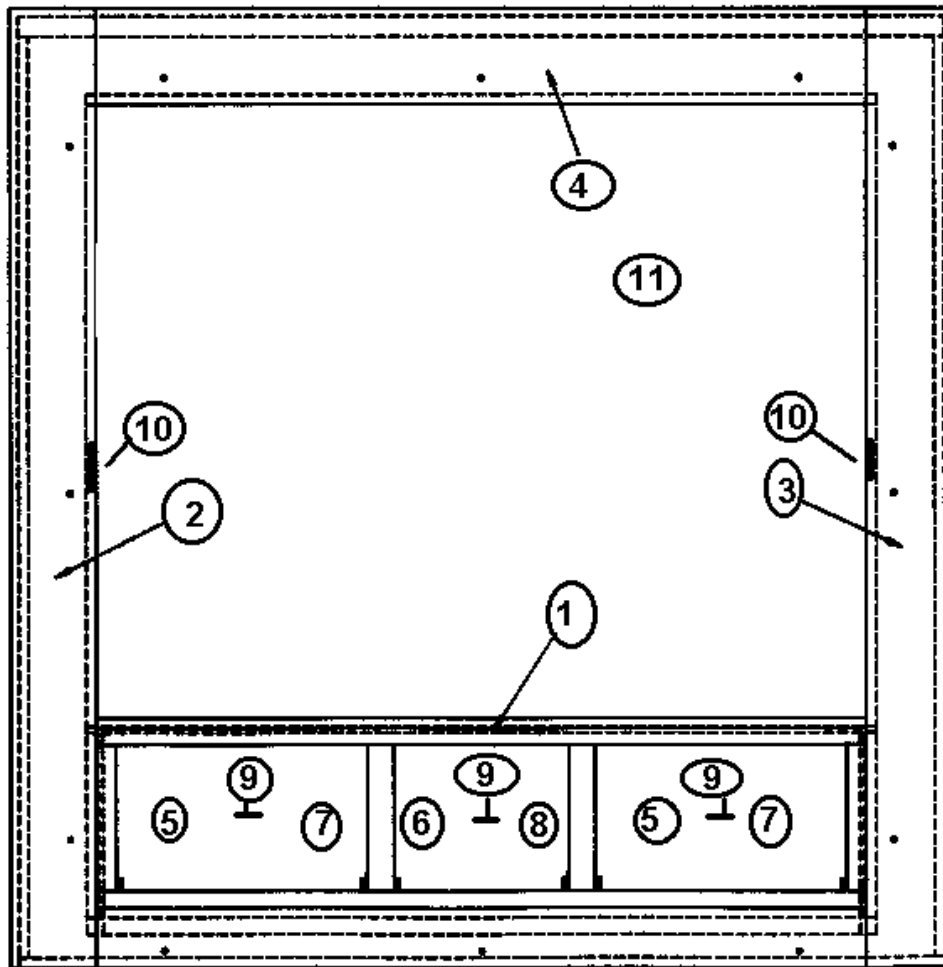

2003 LAND YACHT 390 XL SERIES DIESEL

965173-01 Wardrobe Assembly, Slide out, CS Rear, 395/396 XL

1. 965166-00z	Face frame, wardrobe, slide out, 395/396 XL
2. 965176-01z	Stile, wardrobe, LH
3. 965176-02z	Stile, wardrobe, RH
4. 965177-00z	Header, wardrobe
5. 801254-10z	Drawer face, 12.00" x 20.00"
6. 801254-02z	Drawer face, 12.00" x 14.25"
7. 964909-04	Drawer box, 18.00" x 18.00" x 10.00"
8. 964909-03	Drawer box, 12.25" x 18.00" x 10.00"
9.*381795	Door/Drawer handle, 3", Satin/Chrome
10. 381228-01	Door grabber catch
11. 381727-02	Wardrobe door, mirrored, sliding

2. *381681 Brass/Acrylic handles used on Sky Deck
   *Beginning with unit 810864 use 381599 in place of 381795.