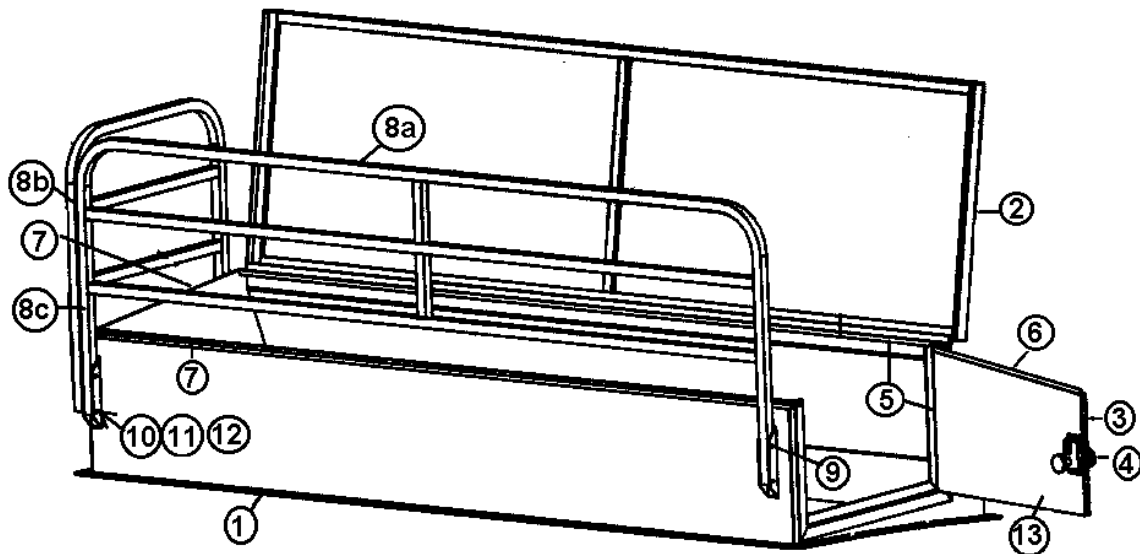

2003 LAND YACHT 390 XL SERIES DIESEL

454056 Hatch Assembly, 390 XL Skydeck

1. 454056-01	Assembly, hatch frame
2. 454056-02	Assembly, hatch lid
3. 454056-03	Assembly, hatch door
4. 381793	Latch, hatch door
5. 380203	Aluminum hinge, continuous
6. 381786	Seal, extrusion, hatch door
7. 381785	Bulb seal hatch lid
8a. 454079-01	Safety rail, side
8b. 454079-02	Safety Rail, end
8c. 381811	Safety Rail, hinge, .040 x 1 x 14"
9. 385982	Safety locking pin
10. 345366-08	1/4 x 20 x 1.625 bolt
11. 300125	Washer, flat
12. 345377	1/4 x 20, stainless steel Nylock nut
13. 381791	Weather seal, hatch door
381021	Rubber T-Handle latch
381789	Knob, chrome