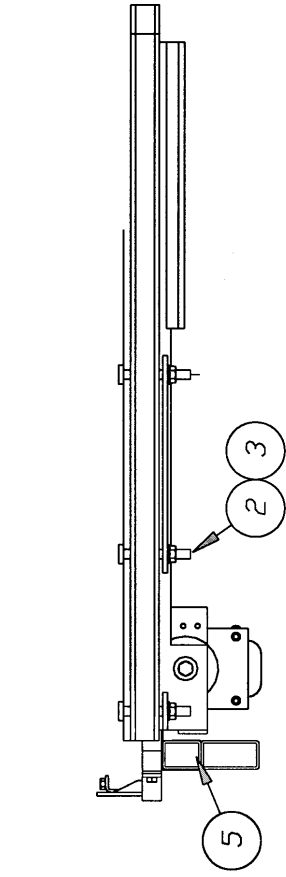

2003 LAND YACHT 390/395/396 DIESEL

LET DATE	E.C.N.	REVISION RECORD	BY
9/00	4843	PRODUCTION RELEASE	JCH

ITEM	PART NUMBER	DESCRIPTION	QTY	UM
6A		5.50 X 63.50	1	EA
6	452276	20 GA GALVANIZED STEEL	3.00	SF
5	453937	CLOSE-OUT, SLIDE MECH.	1	EA
4	453938	HAT SECT CLOSE-OUT, SLIDE MECH	1	EA
3	350132	NUT, FLANGED MAC-LOCK 1/2-13	6	EA
2	345405	CARRIAGE BOLT, 1/2"-13, 3.5" LONG	6	EA
1	400952	SLIDE-OUT SYS. PWR GR. WDRB	1	EA

TOLERANCES	±	DRAWN BY Airstream	JCH
NEXT ASSY			
FIRST USAGE: 395XL/396XL		APPROVED BY	
TITLE: INSTALL WDRB S/D MECH		REV. A	
SCALE: 1=1	DATE: 09/20/00	DRAWING NUMBER: 110799