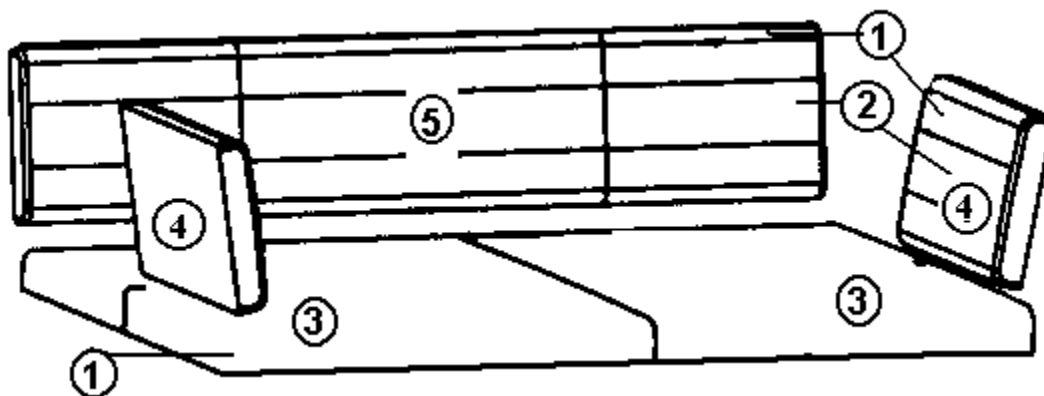

965712 Cushion Assemblies, Sun Lounger, Sky deck

1. 801426	Marine fabric, Gray Dawn
2. 801427	Marine fabric, Blue Berry
3. 801430-09	Cushion assembly, LH/RH seat (2)
4. 801430-06	Cushion assembly, backrest sides
5. 801430-05	Cushion assembly, backrest