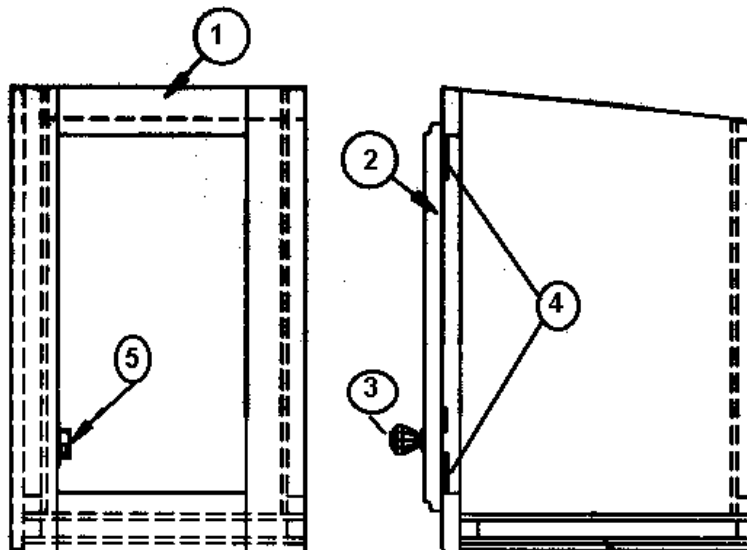

2003 LAND YACHT 390 XL SERIES DIESEL

964866-01 Locker Assembly, Dinette RH, 390/395/396 XL

1. 964787-00z Face frame, dinette overhead
2. 801253-01z Door, raised panel, 9.00" x 16.25"
3. *381796 Door knob, hollow, 1.25" diameter
4. 381683 Door hinges
5. 381228-01 Door grabber catch

*381681 Brass/Acrylic handles used on Sky Deck

*Beginning with unit 810864 use 381576 in place of 381796