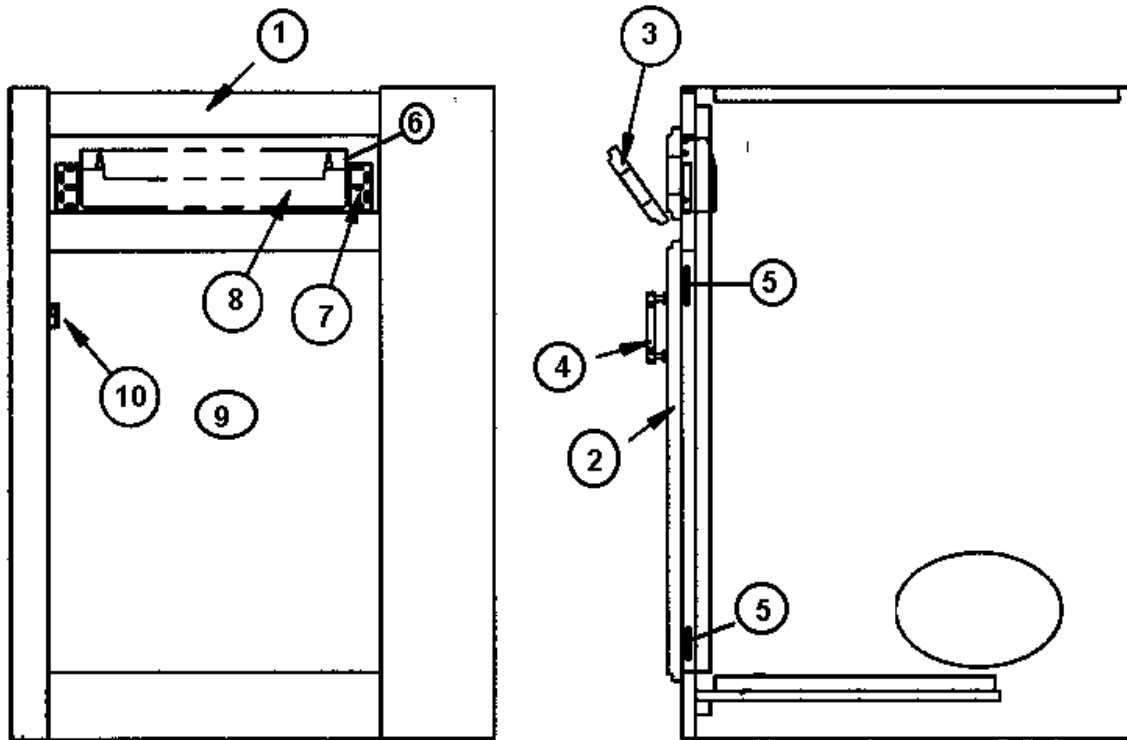

2003 LAND YACHT 390 XL SERIES DIESEL

964855-01 Galley Assembly, Sink Section 390/395/396 XL

1. 964764-00z	Face frame, galley sink section
2. 801253-07z	Door raised panel, 18.38" x 23.00"
3. 801254-11z	Drawer face, 4.75' x 18.38"
4. *381795	Drawer/Door handle, 3", Satin/Chrome
5. 381683	Door hinges
6. 385940	Mirror pull, brass
7. 381685	Scissor hinge, sink tip-out tray
8. 381686	Tray, plastic, 14"
9. 964911	Shelf insert assembly
10. 381228-01	Door grabber catch
*381681	Brass/Acrylic handles used on Sky Deck
*Beginning with unit 810864 use 381599 in place of 381795.