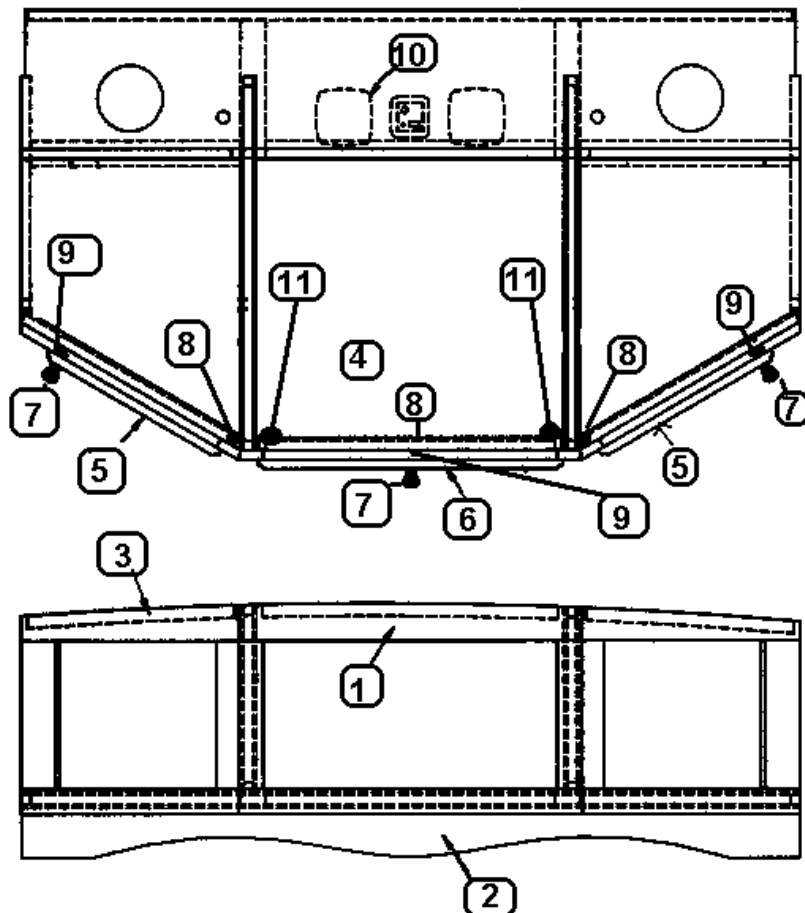

2003 LAND YACHT 390 XL SERIES DIESEL

964848 Roof locker Assembly, RS rear, 390 Sky Deck

1. 964784-00z	Face frame, Rear liner locker
2. 964796-00z	Rail, rear roof locker, light cover
3. 114812	Aluminum angle, 1" x 1"
4. 701538	Carpet liner, black
5. 801253-09z	Door, raised panel, 16" x 12.75"
6. 801253-10z	Door, raised panel, 24.5" x 12.75"
7. 381682	Door knob, Acrylic/Brass
8. 391683	Door hinges, hidden
9. 381228-01	Door grabber catch
10. 511464-07	Speaker/Headphone system
11. 381147	Door support