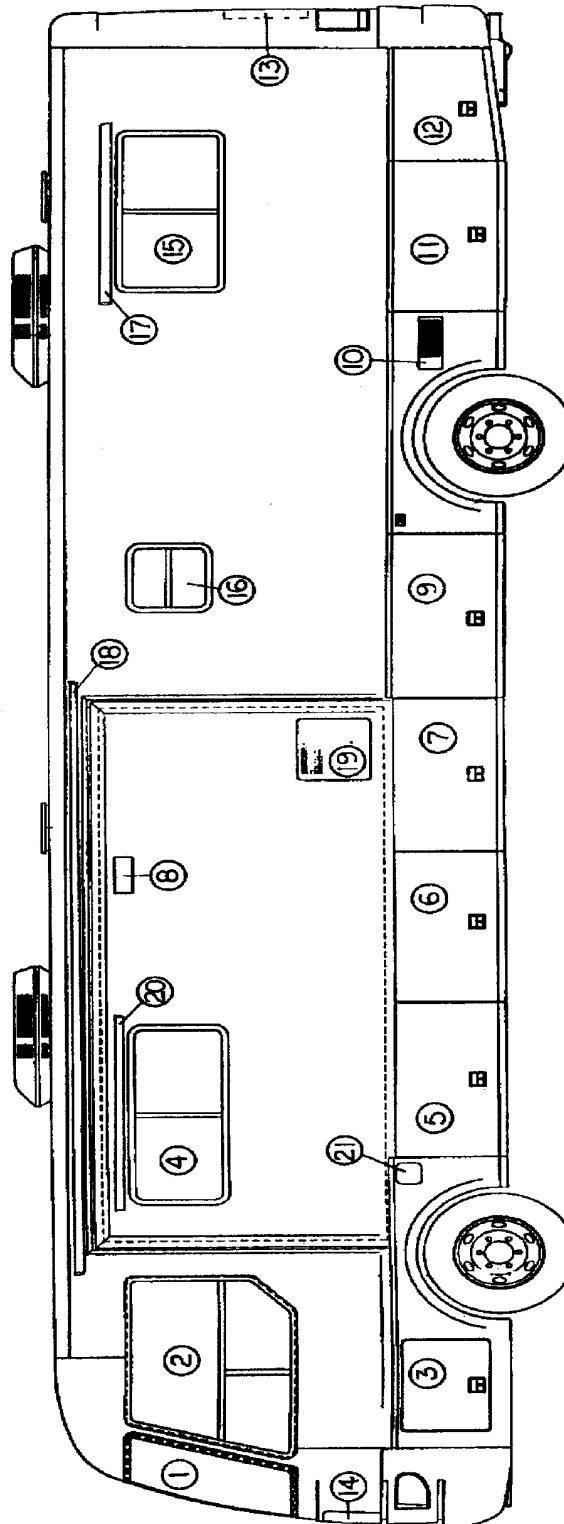

2003 LAND YACHT 390 XL SERIES DIESEL

390-395-396
DOORS/WINDOWS-R/S

See next page for P/N