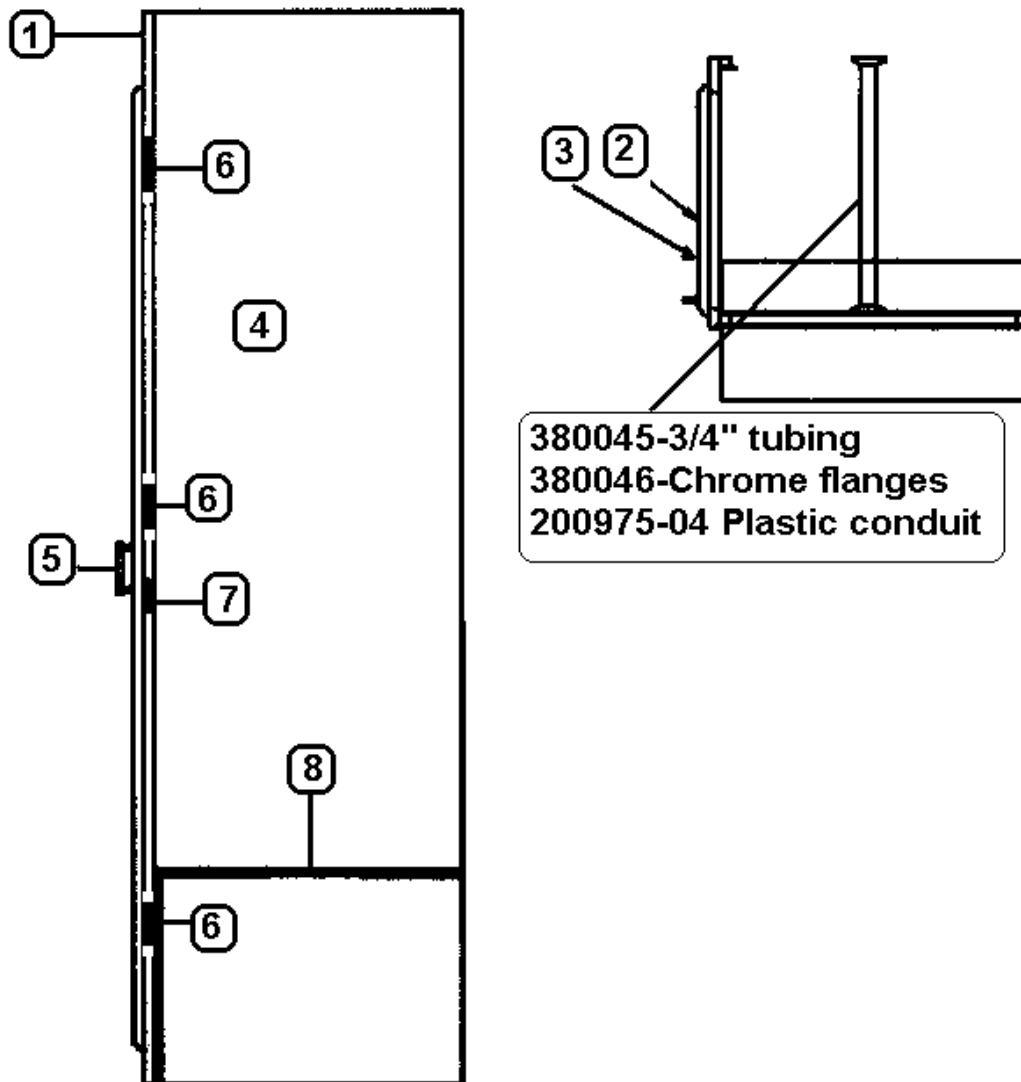

2003 LAND YACHT 390 XL SERIES DIESEL

965170-01 Wardrobe Assembly, CS rear, 395/396 XL

1. 965160-00z	Face frame, CS closet
2. 801256-05z	Door, frame only, 14.5" x 69.00"
3. 372210-21	Glass, beveled 11.62" x 32.62"
4. 381754	Mirror retaining clips, Not Shown
5. *381795	Door/Drawer handle, 3", Satin/Chrome
6. 381683	Door hinges, hidden
7. 381228	Door grabber catch
8. 701538	Carpet liner, black
9. 800573-00Z	Door edge molding, 1 3/32" x 80", not shown
*381681	Brass/Acrylic handles used on Sky Deck
*Beginning with unit 810864 use 381599 in place of 381795.