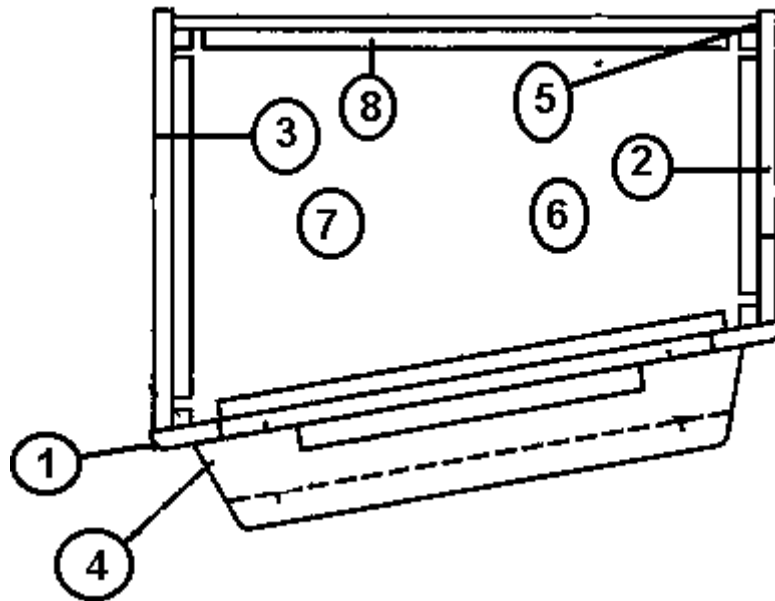

2003 LAND YACHT 390/395/396 DIESEL

965271 TV Cabinet Assembly, Overhead, 390/395/396 XL

1. 965272-00z	Face frame, TV cabinet, overhead
2. 965063-00z	RH side, TV cabinet
3. 965064-00z	LH side, TV cabinet
4. 965262-00z	Shelf front, TV cabinet
5. 800571-01z	Flat molding, .52" Wide x 80"
6. 690457	Grille, return air
7. 114909-01	TV mounting bracket, RH bedroom
8. 114909-02	TV mounting bracket, LH bedroom