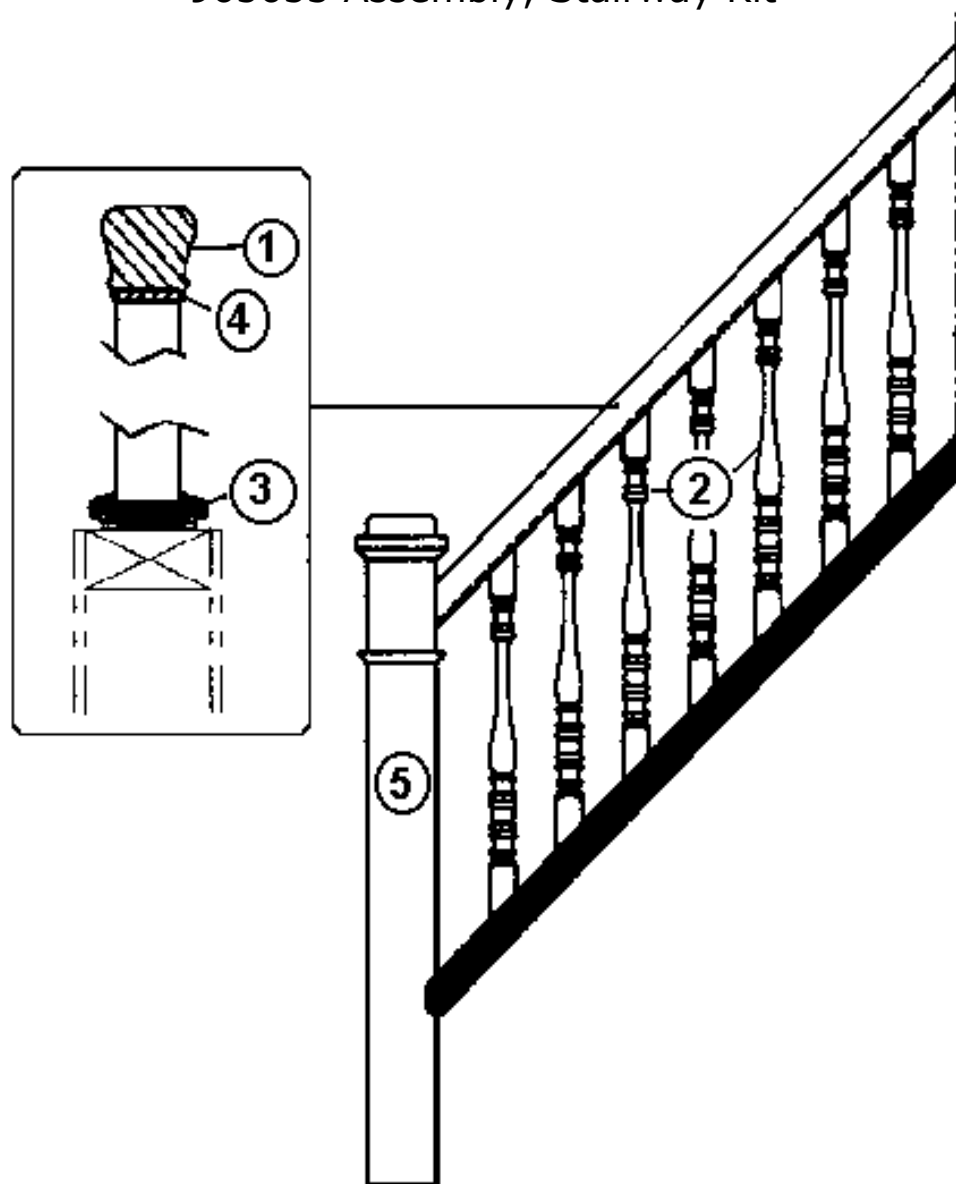

2003 LAND YACHT 390 XL SERIES DIESEL

965653 Assembly, Stairway Kit

1. 801417	Handrail, Natural oak
2. 801419	Baluster, Natural oak
3. 801418	Shoe rail, Natural Oak
4. 801420	¼" fillet, Natural oak
5. 801421	Box, newel, natural Oak