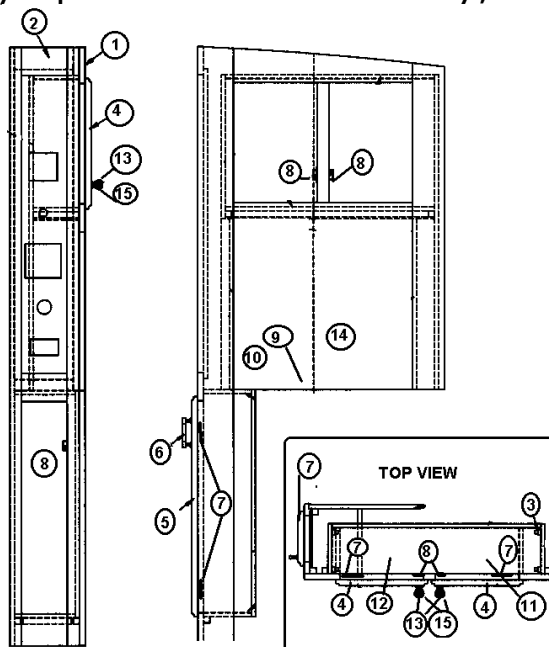

2003 LAND YACHT 390 XL SERIES DIESEL

964854-01 Galley Spice Cabinet Assembly, 390/395/396 XL

964854-02 Galley Spice Cabinet Assembly, 390 XL Skydeck

1. 964766-00z	Face frame, galley spice cabinet
2. 964788-00z	Face frame, galley control panel
3. 381527	Speedy shelf strips
4. 801256-03z	Door, frame
5. 801254-12z	Drawer face, 6.75" x 27.50"
6. *381795	Drawer/Door handle, 3",
Satin/Chrome	
7. 381683	Door hinges
8. 381228-01	Door grabber catch
9. 964860-01	Corian, galley shelf assembly
9a. 965698	Galley shelf assembly, Skydeck
10. 371377-01	Glass shelf, 1/4" x 5.75" x 25.38"
11. 381687-01	Glass Dec RH, 8.62" x 13.38"
12. 381687-02	Glass Dec LH, 8.62" x 13.38"
13. *381796	Door knob, hollow, 1.25"
14. 372210-17	Mirror, 15.25" x 22.92"
14a. 381754	Mirror clip
*381681	Brass/Acrylic handles used on Sky Deck

*Beginning with unit 810864 use 381599 in place of 381795 and 381576 in place of 381796