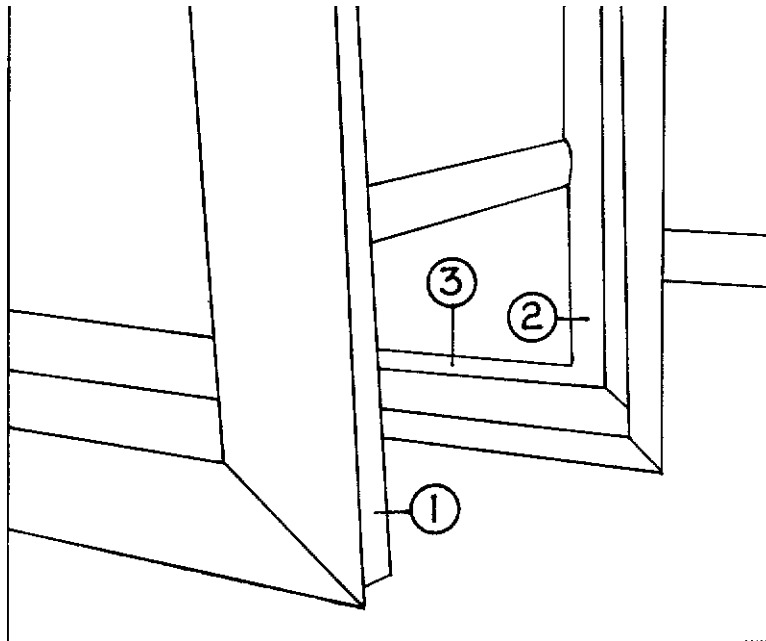

4)114726 Extrusion, slide out frame

*This trim is slotted to allow adjustment to the sidewall Cutout. Fitting will be required.

2003 LAND YACHT 390 XL SERIES DIESEL

* SLIDE OUT GASKETS

Lower rear corner, extended