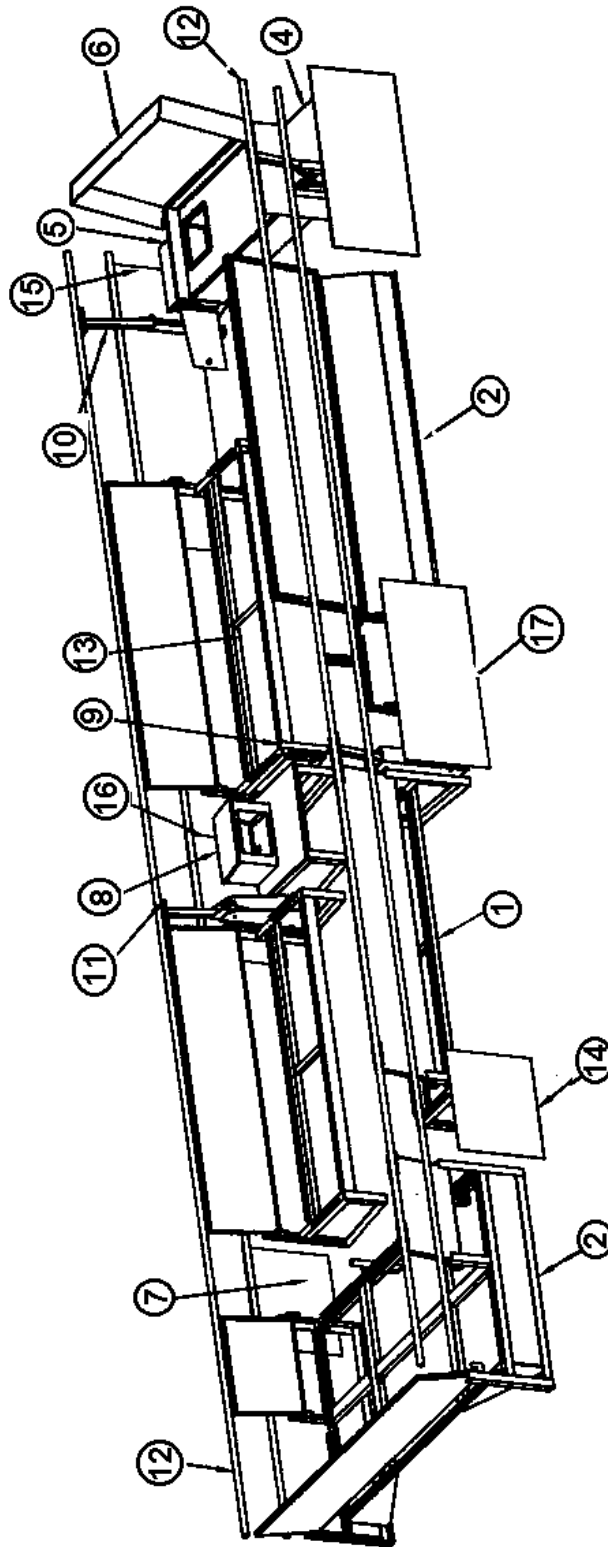

2003 LAND YACHT 390/395/396 DIESEL

390 XL Skydeck Roof Furniture

Assembly Numbers on Next Page