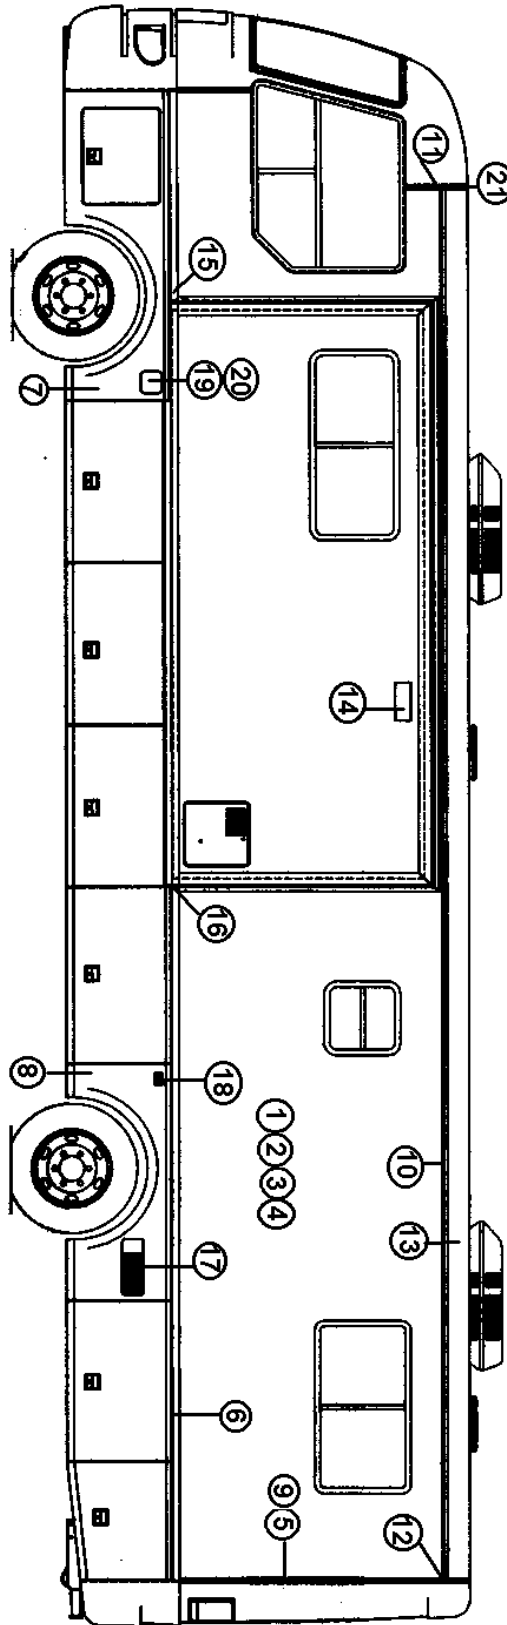

2003 LAND YACHT 390 XL SERIES DIESEL

R/S WALL 390-395-396

See next page for P/N