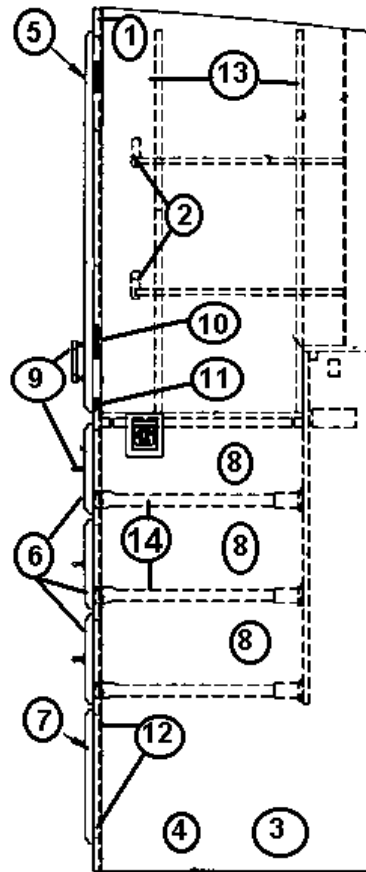

2003 LAND YACHT 390/395/396 DIESEL

965168-01 Linen Cabinet Assembly 395/396 XL

1. 965158-00z	Face frame, linen cabinet
2. 965159-00z	Facer shelf, linen cabinet
3. 801273-14	Panel, forward linen cabinet
4. 801273-16	Panel, aft, linen cabinet
5. 801253-12z	Door, raised panel, 14.25" x 34.00"
6. 801254-01z	Drawer face, 8.00" x 14.25"
7. 801255-04z	Door, louvered, 14.25" x 12.00"
8. 964907-04	Drawer box, 12.25" x 18.00" x 6.00"
9.*381795	Drawer/Door handle, 3", Satin/Chrome
10. 381683	Door hinges
11. 381228-01	Door grabber catches
12. 381074	Bull dog catch
13. 381527	Speedy shelf strips
14. 381526-03	Drawer slide, 18", pair
*381681	Brass/Acrylic handles used on Sky Deck
*Beginning with unit 810864 use 381599 in place of 381795.