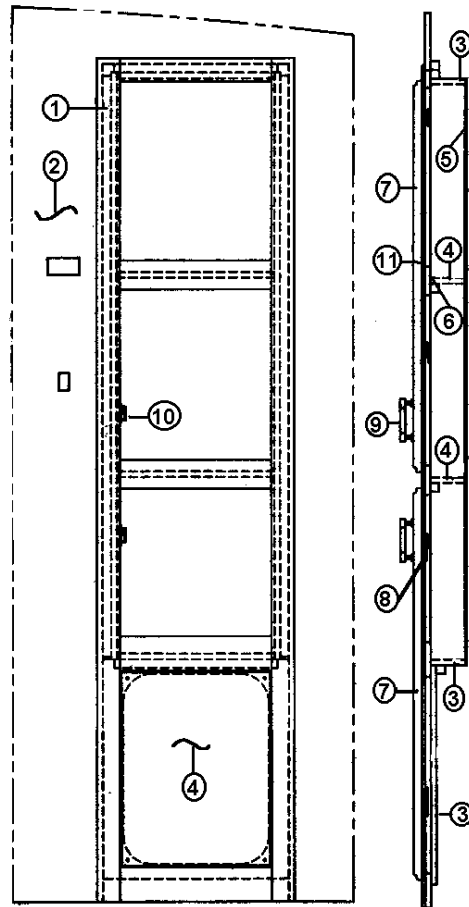

2003 LAND YACHT 390 XL SERIES DIESEL

965167-01 Stool Room Cabinet Assembly, 395

- | | |
|----------------|--|
| 1. 965163-00Z | FACE FRAME-STOOL ROOM CABINET OAK |
| 2. 801388 | PANEL, SPRING FOREST/RAW, G1S |
| 3. 801259-00Z | PANEL-.5" S. OAK/RAW G1S |
| 4. 801258-00Z | PANEL 1/2" S. OAK/SOAK G2S |
| 5. 801260-00Z | PANEL-.156" S. OAK/RAW G1S |
| 6. 365250-00Z | EDGE BANDING 5/8", S. OAK |
| 7. 801253-124 | DOOR-RAISED PANEL 14.25" X 34.00" |
| 8. 381683 | DOOR HINGES - HIDDEN |
| 9. *381795 | PULL OPEN ARCH 3"CTR SATIN CHROME |
| 10. 381228-01 | CATCH GRABBER DOOR |
| 11. 381688 | BUMP ON |
| 12. 801270-00z | MOLDING-PANEL, END TRIM, S. OAK, NOT SHOWN |