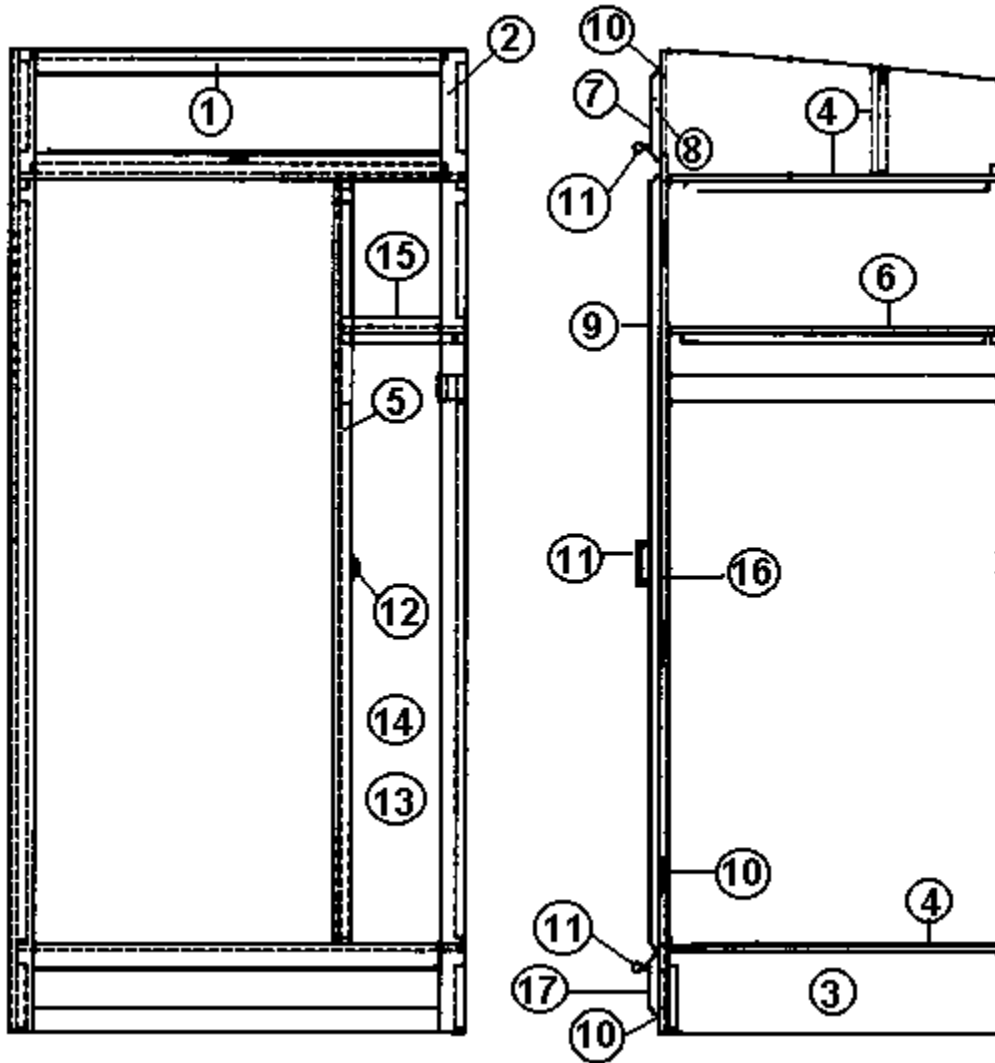

2003 LAND YACHT 390/395/396 DIESEL

965968 Refrigerator Cabinet Assembly

See P/N on the next page.