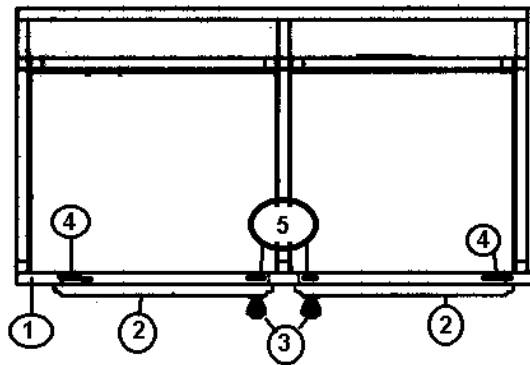

964862-01 Locker Assembly, LH Galley

1. 964771-00z	Face frame, LH Galley
2. 801253-03z	Door, raised panel, 14.50" x 16.25"
3. 381726	Door knob, hollow, 1.25" diameter
4. 381683	Door hinges
5. 381228-01	Door grabber catch