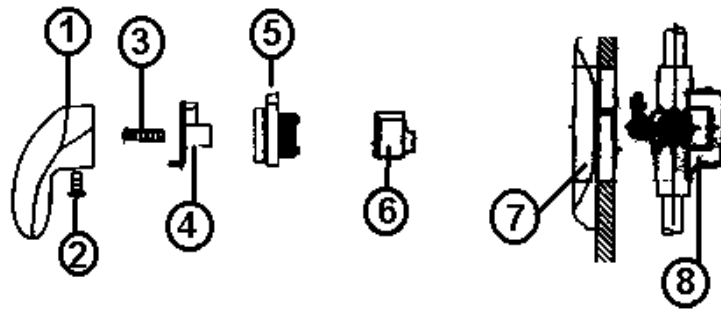

PLUMBING FRESH WATER-FAUCETS

Contact Moen at 1-800-BUY-MOEN for warranty and local parts distributor.

601830 Brass shower faucet trim kit, Moen Valetta MDL
TL2391CP

Includes:

1. Lever handle
2. Set screw
3. Handle screw
4. Handle adaptor
5. Brake
6. Key stop
7. Escutcheon
8. 601831, sold separately, 4-port posi-temp valve