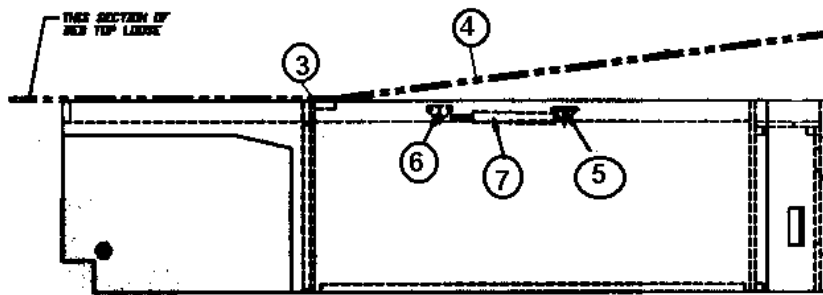

2003 LAND YACHT 390 XL SERIES DIESEL

965172 Bed Assembly, 390/395/396

- | | |
|---------------|---------------------------------|
| 1. 800254-05z | Drawer face, 12" x 21.50" |
| 2. 800254-02z | Drawer face, 12" x 14.25" |
| 3. 381601 | Hinge, Antique Brass |
| 4. 965180 | Bed top assembly |
| 5. 381262 | Bracket, prop, w/ball, straight |
| 6. 381263 | Bracket, prop, w/ball, angled |
| 7. 381549 | Gas spring, 150 lbs. |
| Not shown | |
| 385940 | Mirror pull, brass |
| 380203 | HINGE PIANO 1/8" PIN |
| 381228-01 | CATCH GRABBER DOOR |