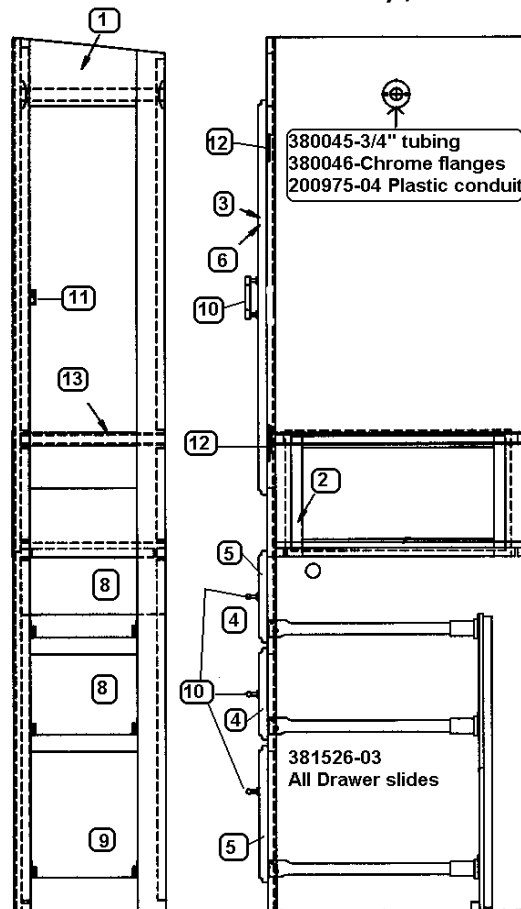

2003 LAND YACHT 390 XL SERIES DIESEL

964847-01 Wardrobe Assembly, RS rear, 390 XL

1. 964783-00z	Face frame, RS corner wardrobe
2. 964799-00z	Face frame, Nightstand pocket
3. 801256-02z	Door, frame only, 10.5" x 34.5"
4. 801254-07z	Drawer face, 8.00" x 10.5"
5. 801254-08z	Drawer face, 12.00" x 10.5"
6. 372210-14	Mirror, beveled, 7.62" x 31.62"
7. 381754	Mirror clips, not shown
8. 964907-02	Drawer box, 6" x 8.5" x 18"
9. 964907-01	Drawer box, 10" x 8.5" x 18"
10. *381795	Door/Drawer handle, 3", Satin/Chrome
11. 381228-01	Door grabber catch
12. 381683	Door hinges, hidden
13. 800573-60	Molding, door edge

2. *381681 Brass/Acrylic handles used on Sky Deck
   *Beginning with unit 810864 use 381599 in place of 381795.