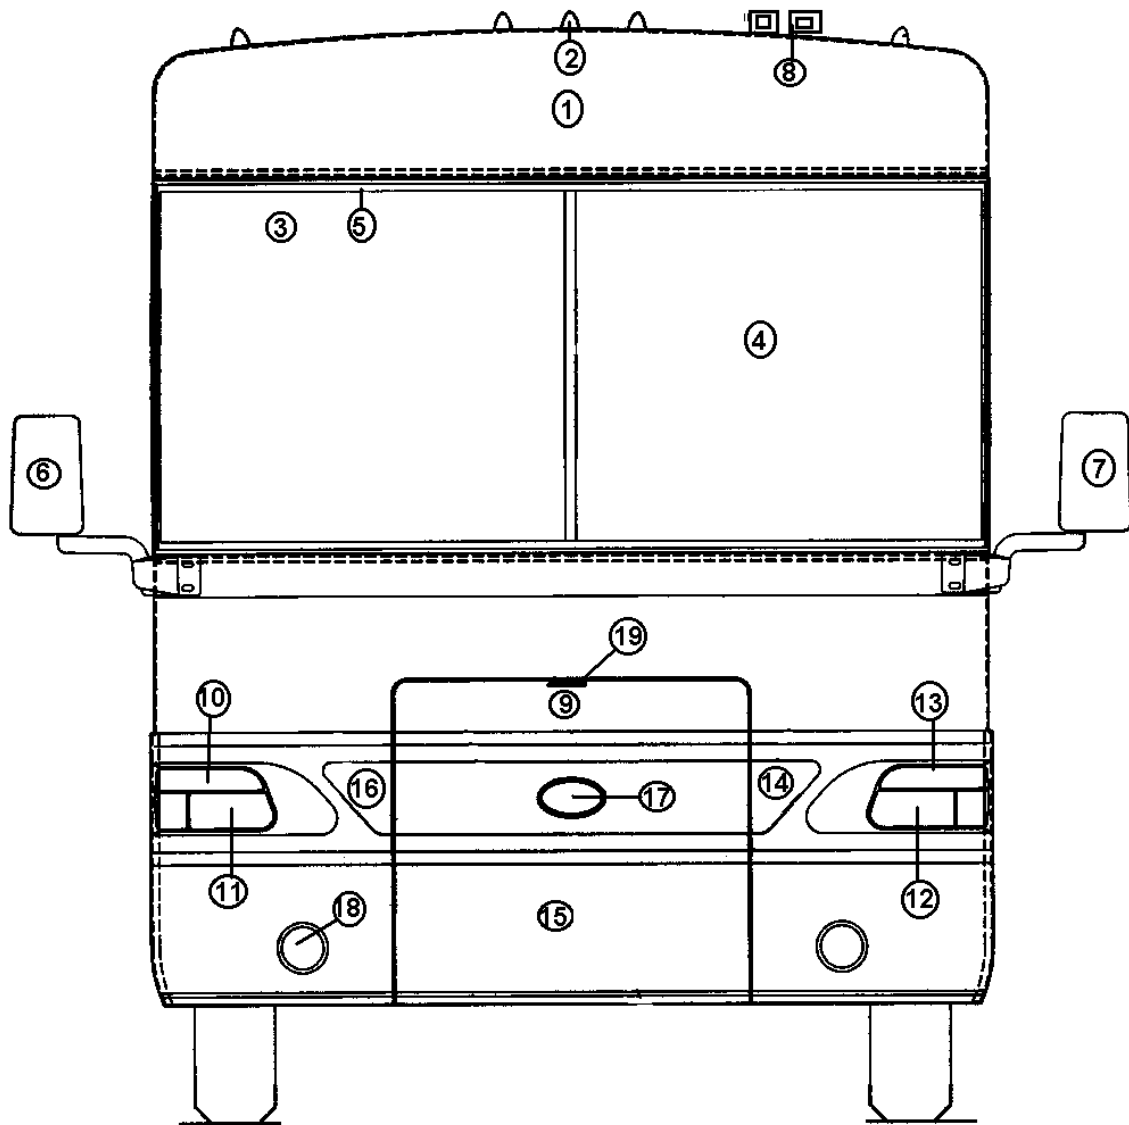

2003 LAND YACHT 390 XL SERIES DIESEL

FRONT END

See next page for P/N